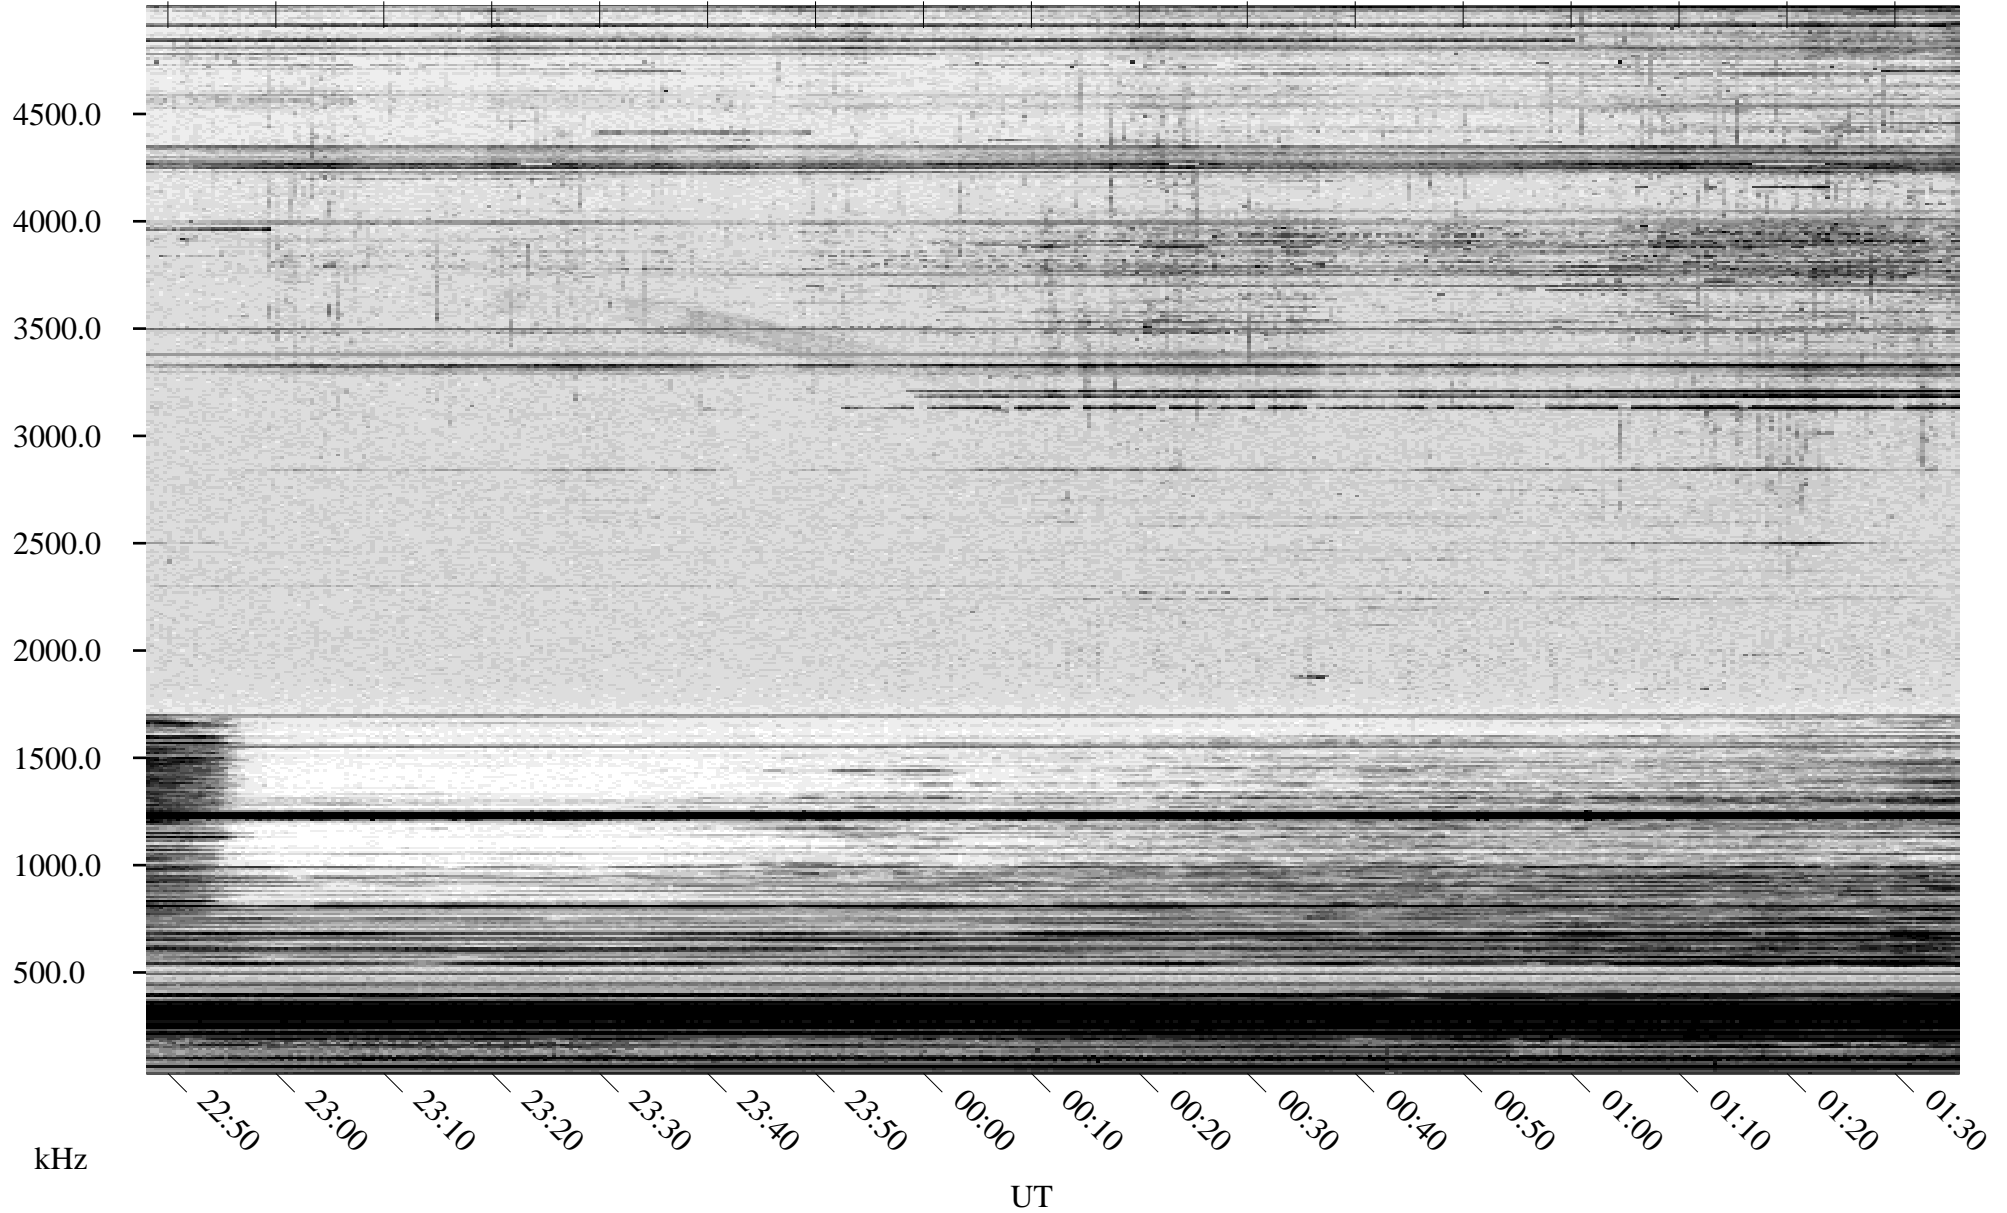

03/03/2005 Churchill, Manitoba

Linear Scale Black = 161 White = 15

ch05062l.r00m max_12

Page 1

03/03/2005 Churchill, Manitoba

Linear Scale Black = 161 White = 15

ch05062l.r00m max_12

Page 2

03/04/2005 Churchill, Manitoba

Linear Scale Black = 161 White = 15

ch05062l.r00m max_12

Page 3

03/04/2005 Churchill, Manitoba

Linear Scale Black = 161 White = 15

ch05062l.r00m max_12

Page 4

03/04/2005 Churchill, Manitoba

Linear Scale Black = 161 White = 15

ch05062l.r00m max_12

Page 5

03/04/2005 Churchill, Manitoba

Linear Scale Black = 161 White = 15

ch05062l.r00m max_12

Page 6

03/04/2005 Churchill, Manitoba

Linear Scale Black = 161 White = 15

ch05062l.r00m max_12

Page 7

03/04/2005 Churchill, Manitoba

Linear Scale Black = 161 White = 15

ch05062l.r00m max_12