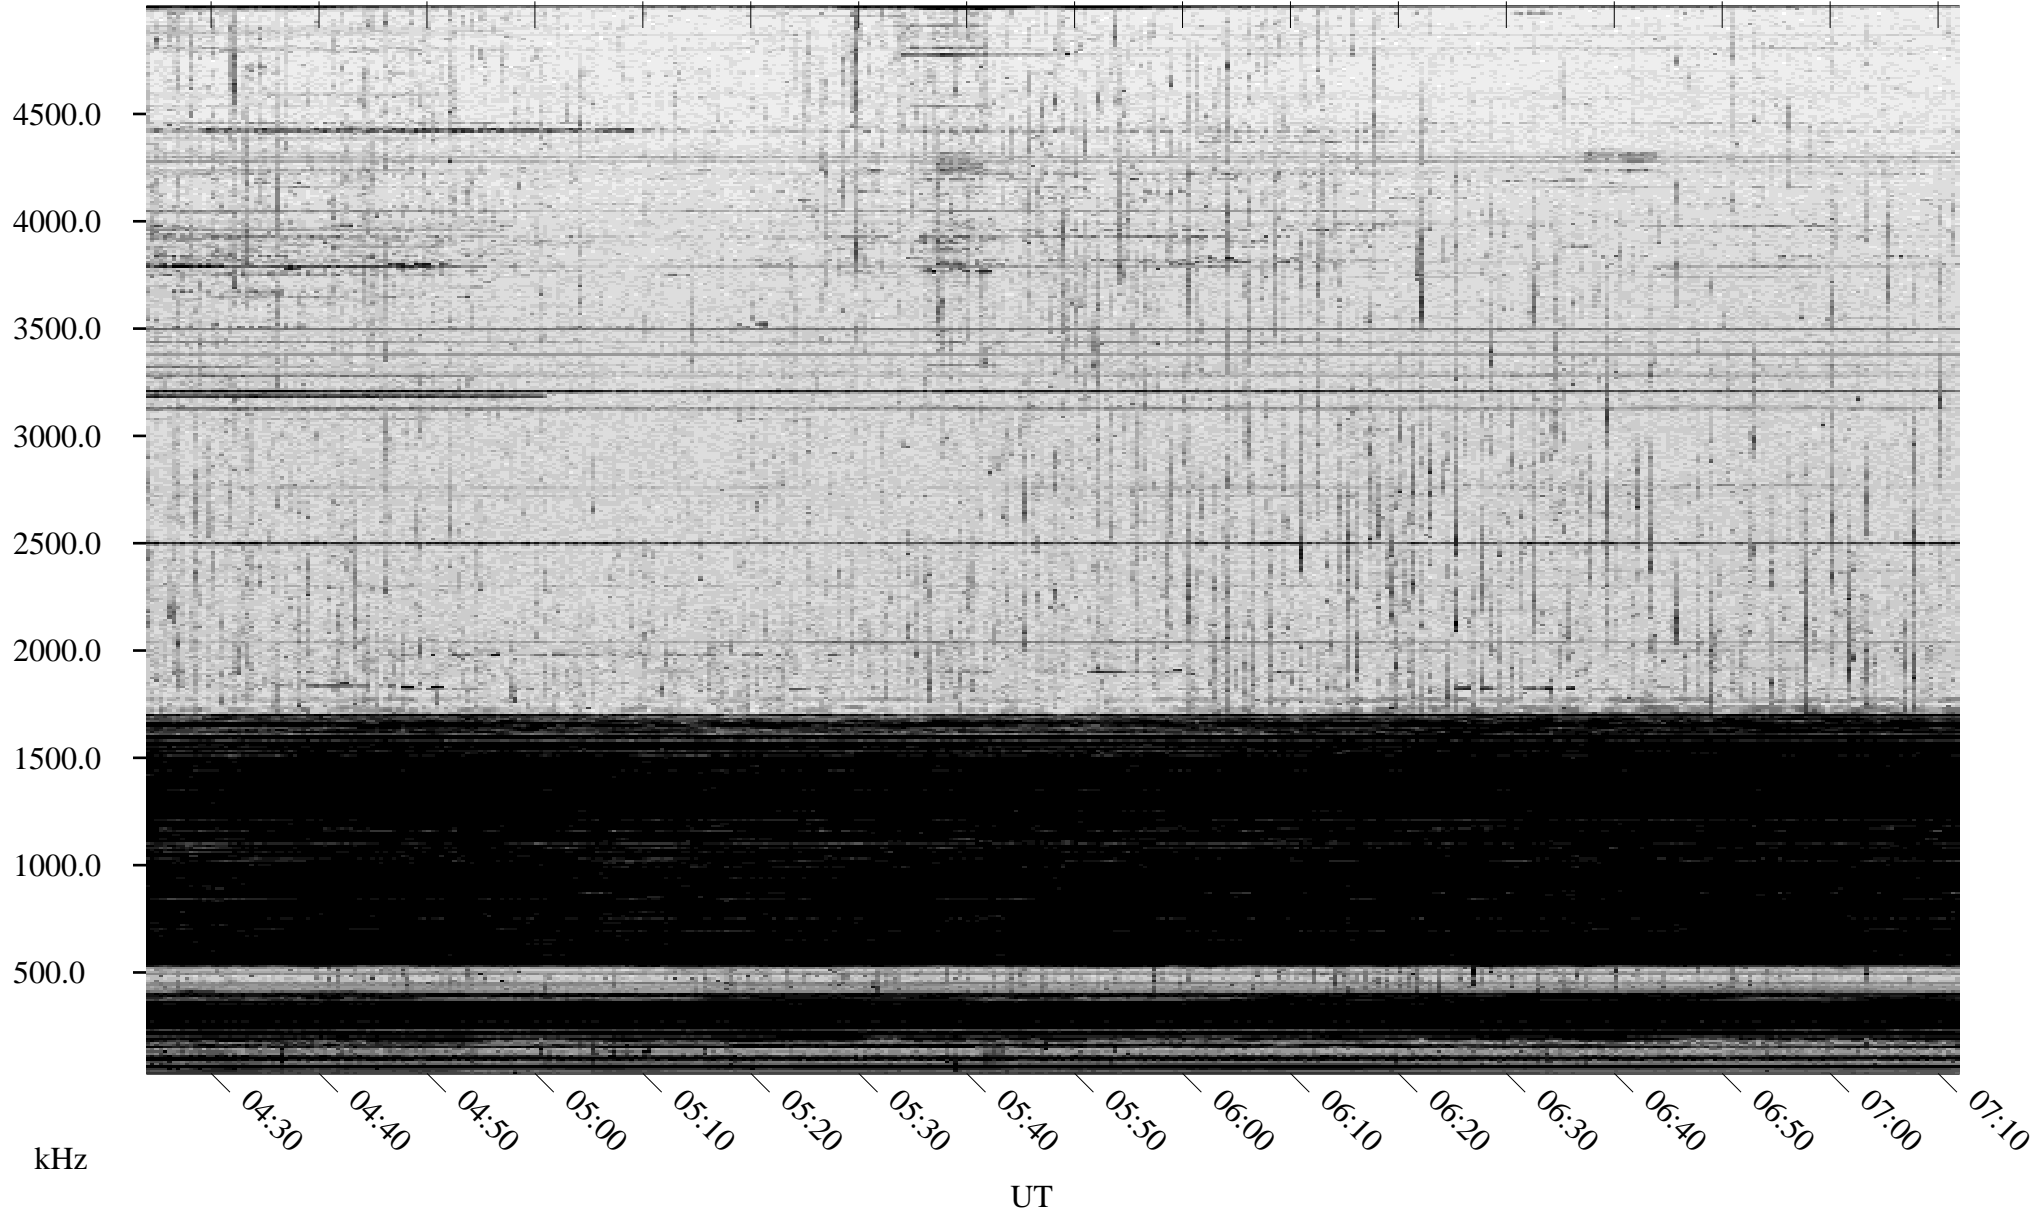

03/03/2005 Churchill, Manitoba

Linear Scale Black = 161 White = 15

ch05062l.r00m max_12

Page 1

03/03/2005 Churchill, Manitoba

Linear Scale Black = 161 White = 15

ch05062l.r00m max_12

Page 2

03/04/2005 Churchill, Manitoba

Linear Scale Black = 161 White = 15

ch05062l.r00m max_12

Page 3

03/04/2005 Churchill, Manitoba

Linear Scale Black = 161 White = 15

ch05062l.r00m max_12

Page 4

03/04/2005 Churchill, Manitoba

Linear Scale Black = 161 White = 15

ch05062l.r00m max_12

Page 5

03/04/2005 Churchill, Manitoba

Linear Scale Black = 161 White = 15

ch05062l.r00m max_12

Page 6

03/04/2005 Churchill, Manitoba

Linear Scale Black = 161 White = 15

ch05062l.r00m max_12

Page 7

03/04/2005 Churchill, Manitoba

Linear Scale Black = 161 White = 15

ch05062l.r00m max_12