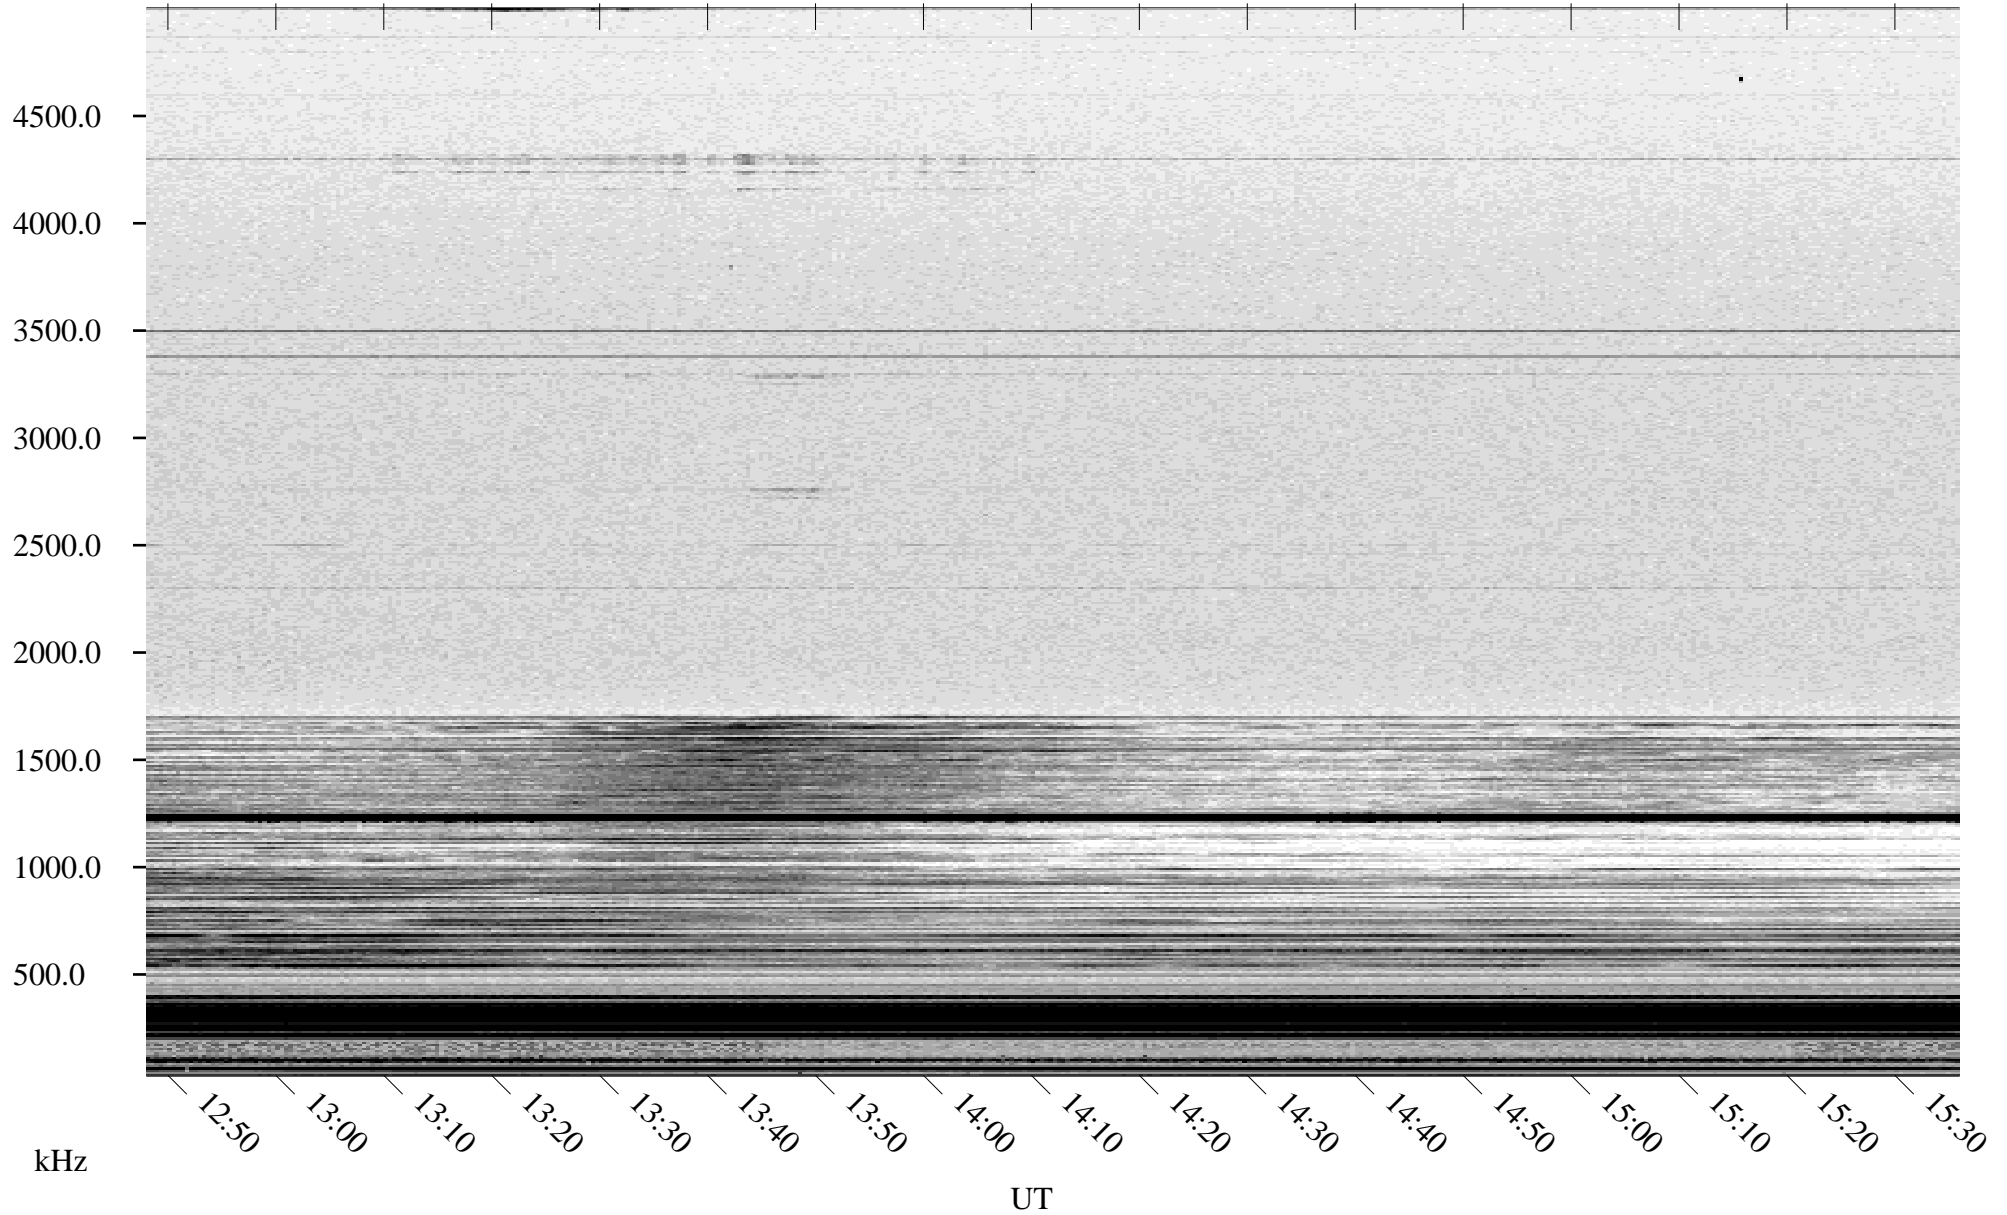

03/03/2005 Churchill, Manitoba

Linear Scale Black = 161 White = 15

ch05062l.r00m max_12

Page 1

03/03/2005 Churchill, Manitoba

Linear Scale Black = 161 White = 15

ch05062l.r00m max_12

Page 2

03/04/2005 Churchill, Manitoba

Linear Scale Black = 161 White = 15

ch05062l.r00m max_12

Page 3

03/04/2005 Churchill, Manitoba

Linear Scale Black = 161 White = 15

ch05062l.r00m max_12

Page 4

03/04/2005 Churchill, Manitoba

Linear Scale Black = 161 White = 15

ch05062l.r00m max_12

Page 5

03/04/2005 Churchill, Manitoba

Linear Scale Black = 161 White = 15

ch05062l.r00m max_12

Page 6

03/04/2005 Churchill, Manitoba

Linear Scale Black = 161 White = 15

ch05062l.r00m max_12

Page 7

03/04/2005 Churchill, Manitoba

Linear Scale Black = 161 White = 15

ch05062l.r00m max_12