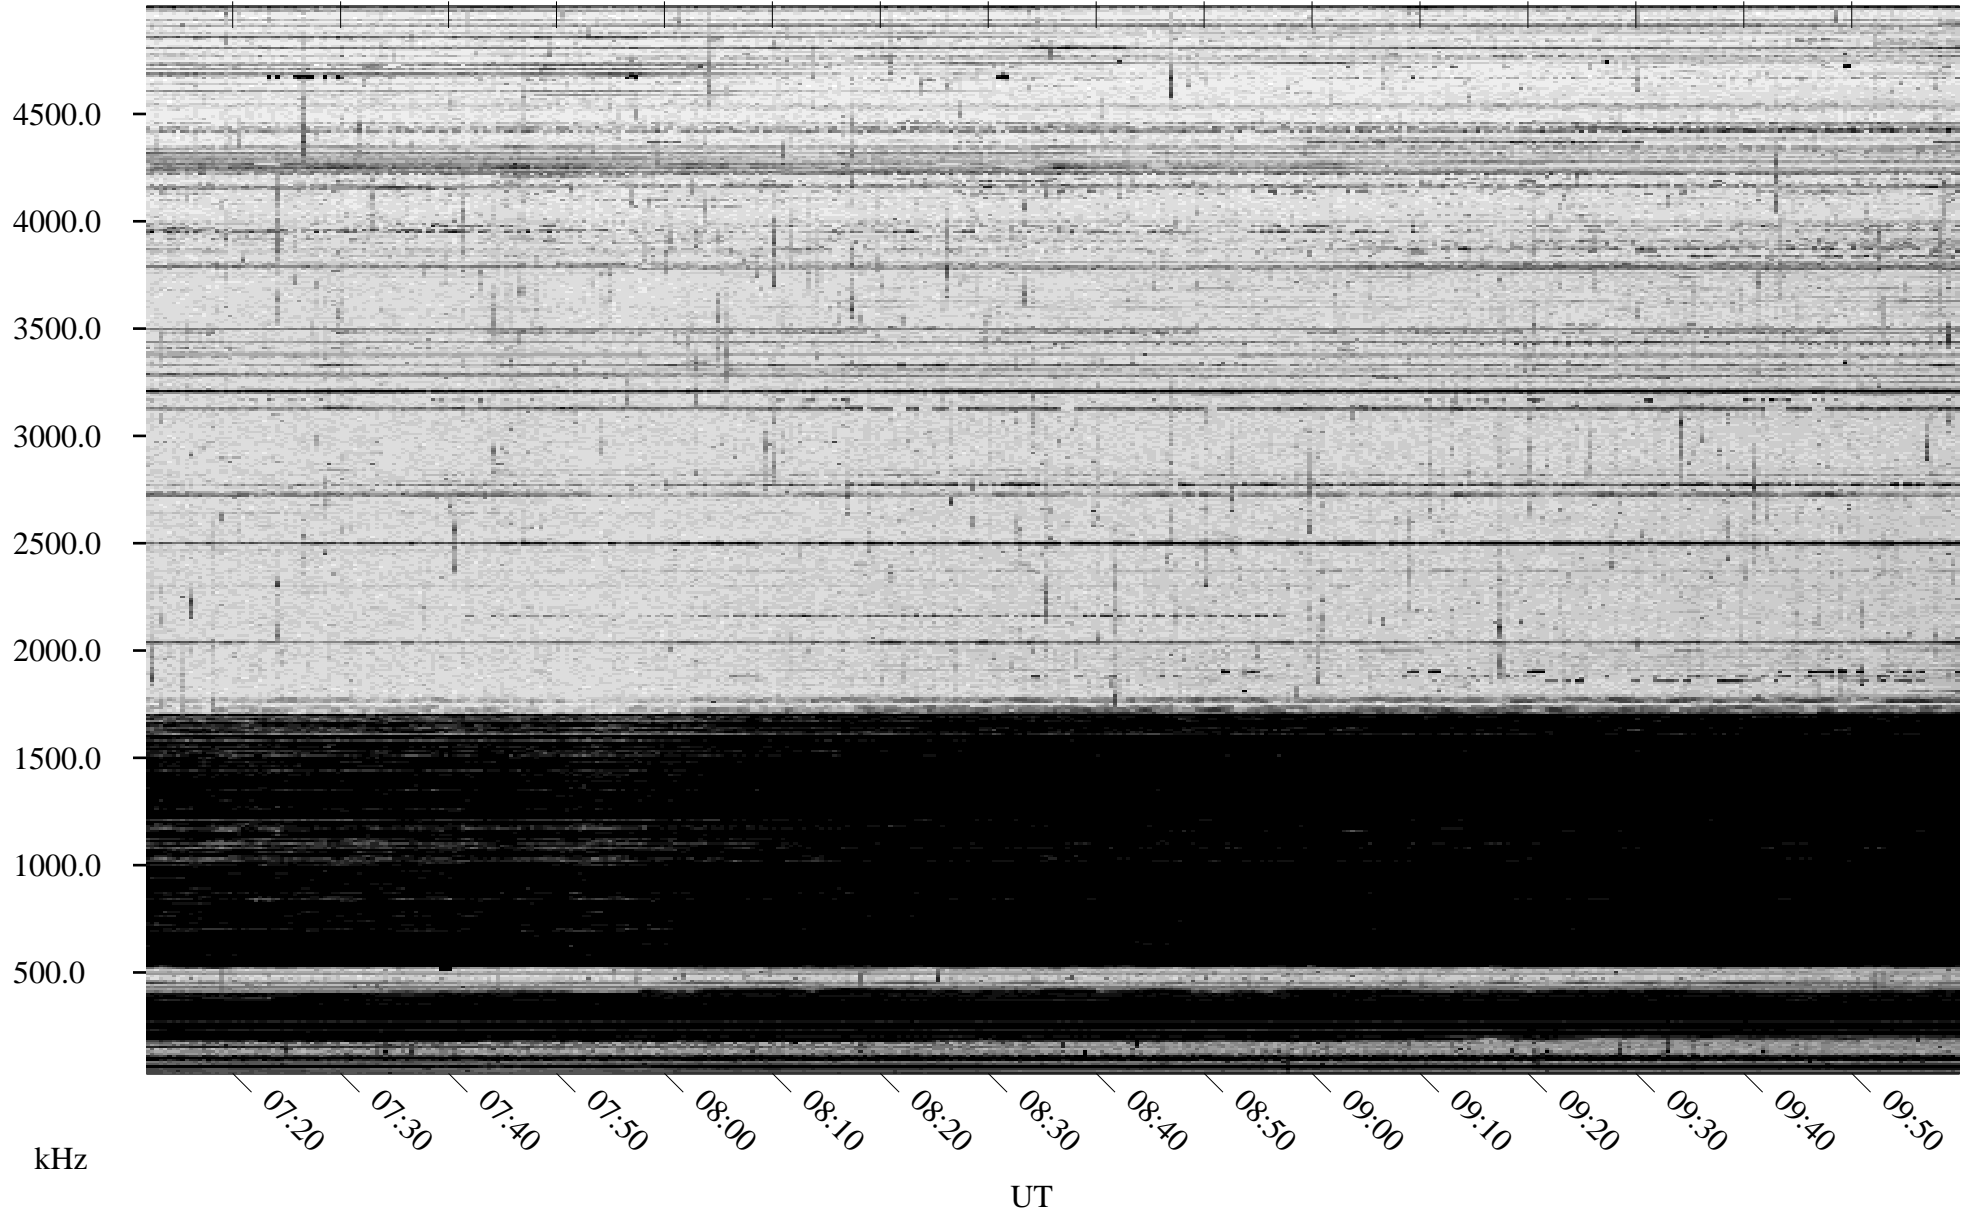

03/04/2005 Churchill, Manitoba

Linear Scale Black = 161 White = 15

ch05063l.r00m max_12

Page 1

03/04/2005 Churchill, Manitoba

Linear Scale Black = 161 White = 15

ch05063l.r00m max_12

Page 2

03/05/2005 Churchill, Manitoba

Linear Scale Black = 161 White = 15

ch05063l.r00m max_12

Page 3

03/05/2005 Churchill, Manitoba

Linear Scale Black = 161 White = 15

ch05063l.r00m max_12

Page 4

03/05/2005 Churchill, Manitoba

Linear Scale Black = 161 White = 15

ch05063l.r00m max_12

Page 5

03/05/2005 Churchill, Manitoba

Linear Scale Black = 161 White = 15

ch05063l.r00m max_12

Page 6

03/05/2005 Churchill, Manitoba

Linear Scale Black = 161 White = 15

ch05063l.r00m max_12

Page 7

03/05/2005 Churchill, Manitoba

Linear Scale Black = 161 White = 15

ch05063l.r00m max_12