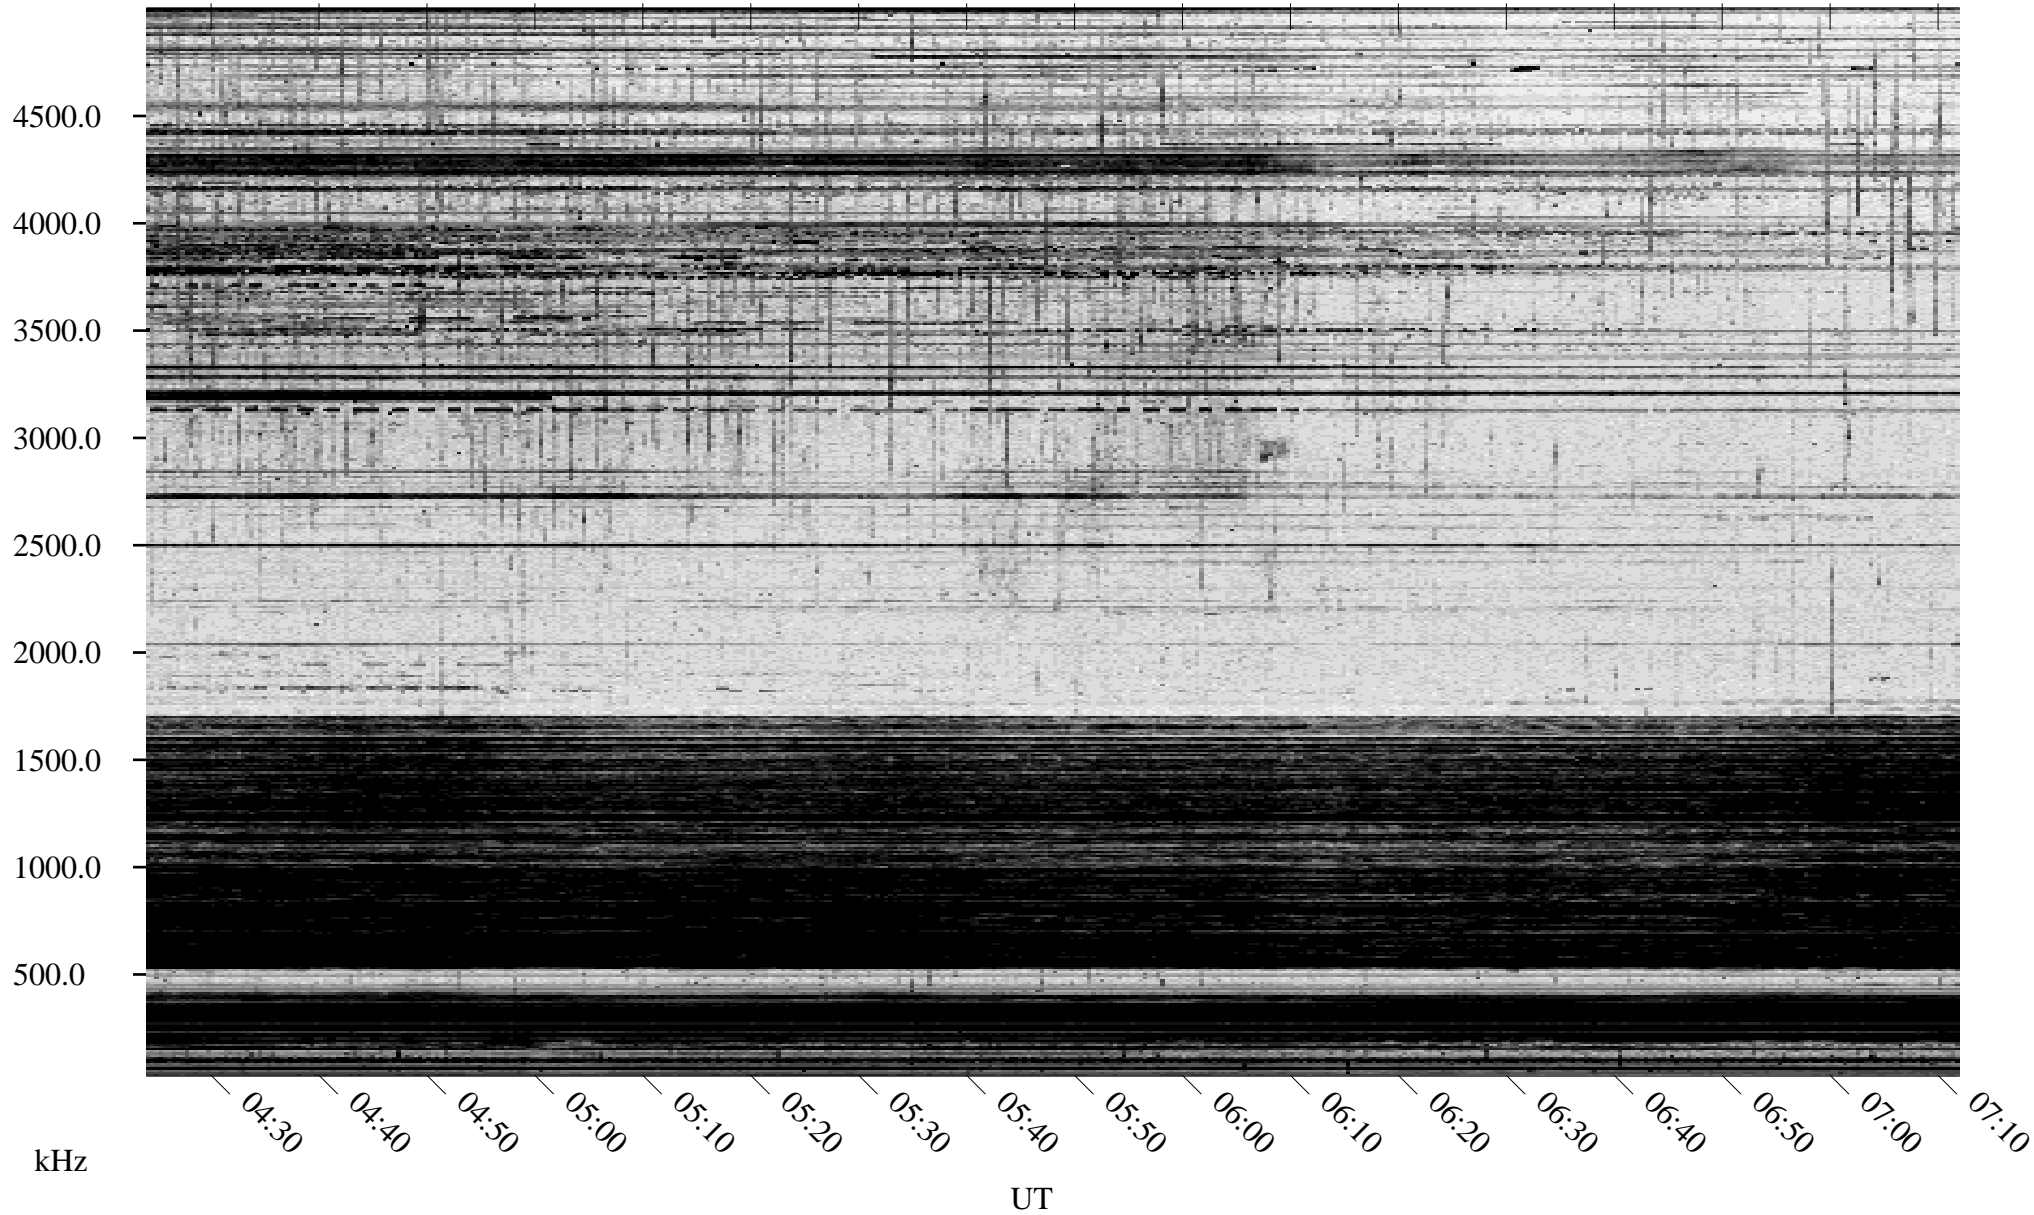

03/04/2005 Churchill, Manitoba

Linear Scale Black = 161 White = 15

ch05063l.r00m max_12

Page 1

03/04/2005 Churchill, Manitoba

Linear Scale Black = 161 White = 15

ch05063l.r00m max_12

Page 2

03/05/2005 Churchill, Manitoba

Linear Scale Black = 161 White = 15

ch05063l.r00m max_12

Page 3

03/05/2005 Churchill, Manitoba

Linear Scale Black = 161 White = 15

ch05063l.r00m max_12

Page 4

03/05/2005 Churchill, Manitoba

Linear Scale Black = 161 White = 15

ch05063l.r00m max_12

Page 5

03/05/2005 Churchill, Manitoba

Linear Scale Black = 161 White = 15

ch05063l.r00m max_12

Page 6

03/05/2005 Churchill, Manitoba

Linear Scale Black = 161 White = 15

ch05063l.r00m max_12

Page 7

03/05/2005 Churchill, Manitoba

Linear Scale Black = 161 White = 15

ch05063l.r00m max_12