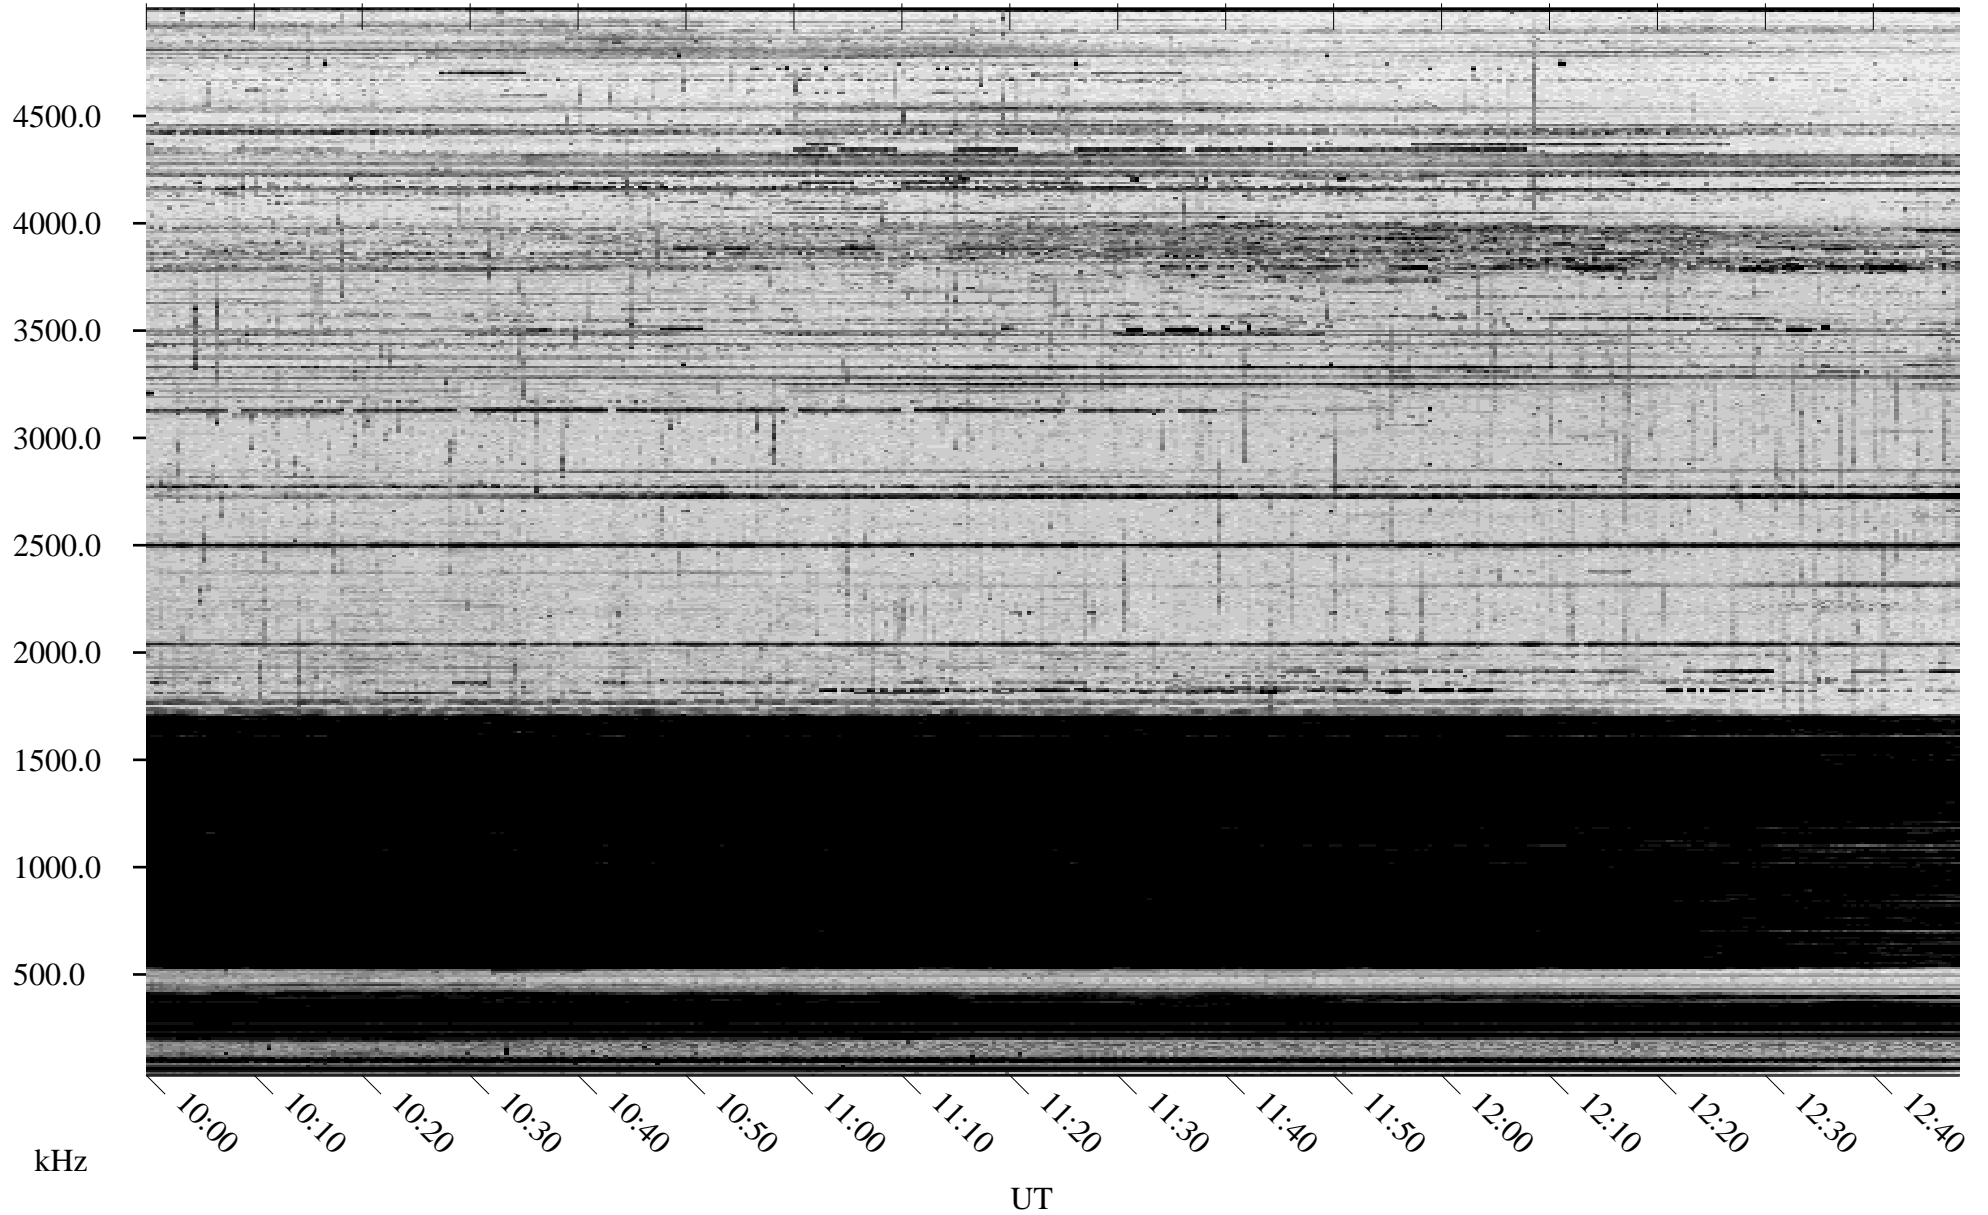

03/04/2005 Churchill, Manitoba

Linear Scale Black = 161 White = 15

ch05063l.r00m max_12

Page 1

03/04/2005 Churchill, Manitoba

Linear Scale Black = 161 White = 15

ch05063l.r00m max_12

Page 2

03/05/2005 Churchill, Manitoba

Linear Scale Black = 161 White = 15

ch05063l.r00m max_12

Page 3

03/05/2005 Churchill, Manitoba

Linear Scale Black = 161 White = 15

ch05063l.r00m max_12

Page 4

03/05/2005 Churchill, Manitoba

Linear Scale Black = 161 White = 15

ch05063l.r00m max_12

Page 5

03/05/2005 Churchill, Manitoba

Linear Scale Black = 161 White = 15

ch05063l.r00m max_12

Page 6

03/05/2005 Churchill, Manitoba

Linear Scale Black = 161 White = 15

ch05063l.r00m max_12

Page 7

03/05/2005 Churchill, Manitoba

Linear Scale Black = 161 White = 15

ch05063l.r00m max_12