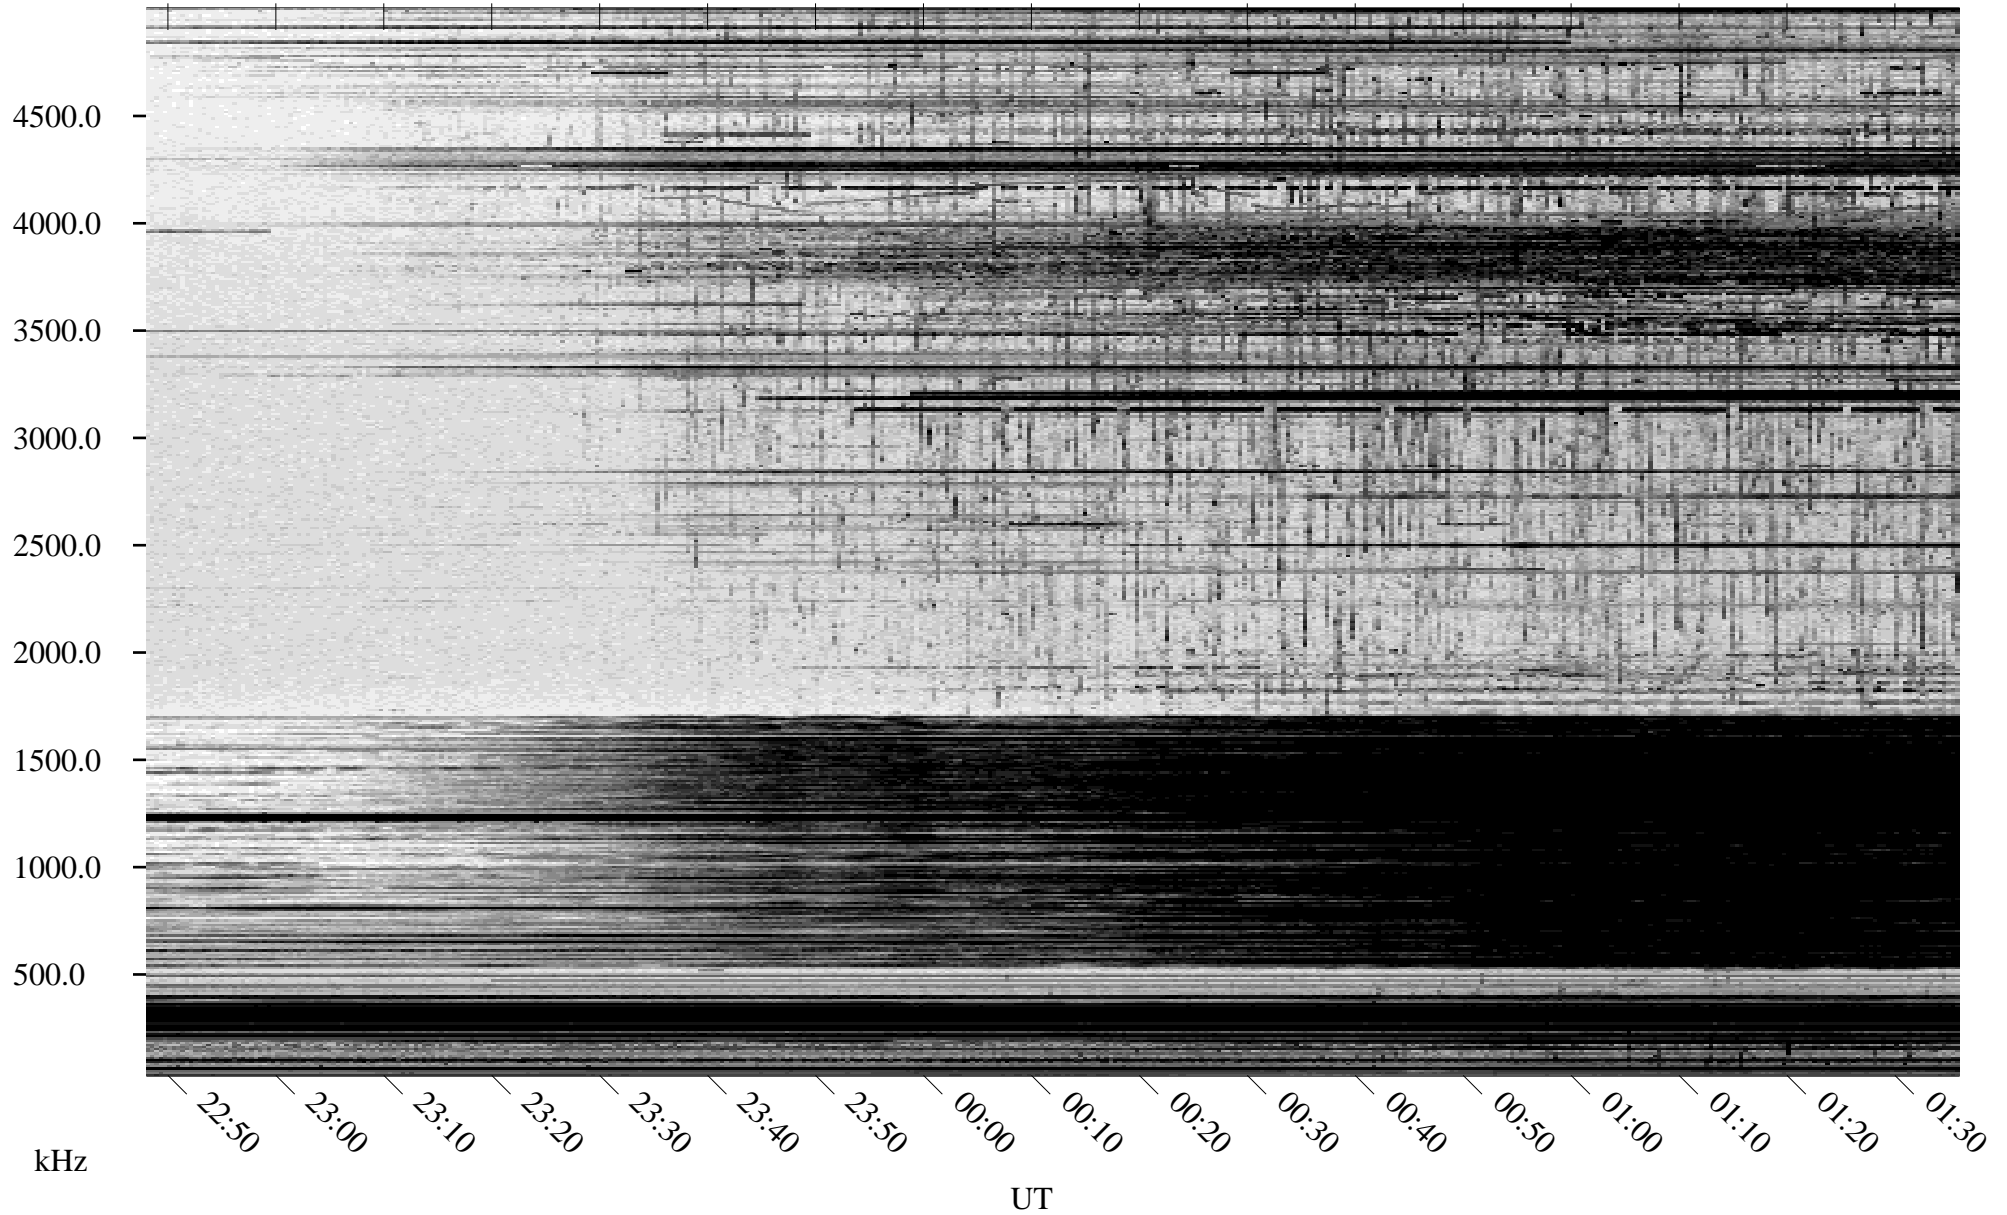

03/04/2005 Churchill, Manitoba

Linear Scale Black = 161 White = 15

ch05063l.r00m max_12

Page 1

03/04/2005 Churchill, Manitoba

Linear Scale Black = 161 White = 15

ch05063l.r00m max_12

Page 2

03/05/2005 Churchill, Manitoba

Linear Scale Black = 161 White = 15

ch05063l.r00m max_12

Page 3

03/05/2005 Churchill, Manitoba

Linear Scale Black = 161 White = 15

ch05063l.r00m max_12

Page 4

03/05/2005 Churchill, Manitoba

Linear Scale Black = 161 White = 15

ch05063l.r00m max_12

Page 5

03/05/2005 Churchill, Manitoba

Linear Scale Black = 161 White = 15

ch05063l.r00m max_12

Page 6

03/05/2005 Churchill, Manitoba

Linear Scale Black = 161 White = 15

ch05063l.r00m max_12

Page 7

03/05/2005 Churchill, Manitoba

Linear Scale Black = 161 White = 15

ch05063l.r00m max_12