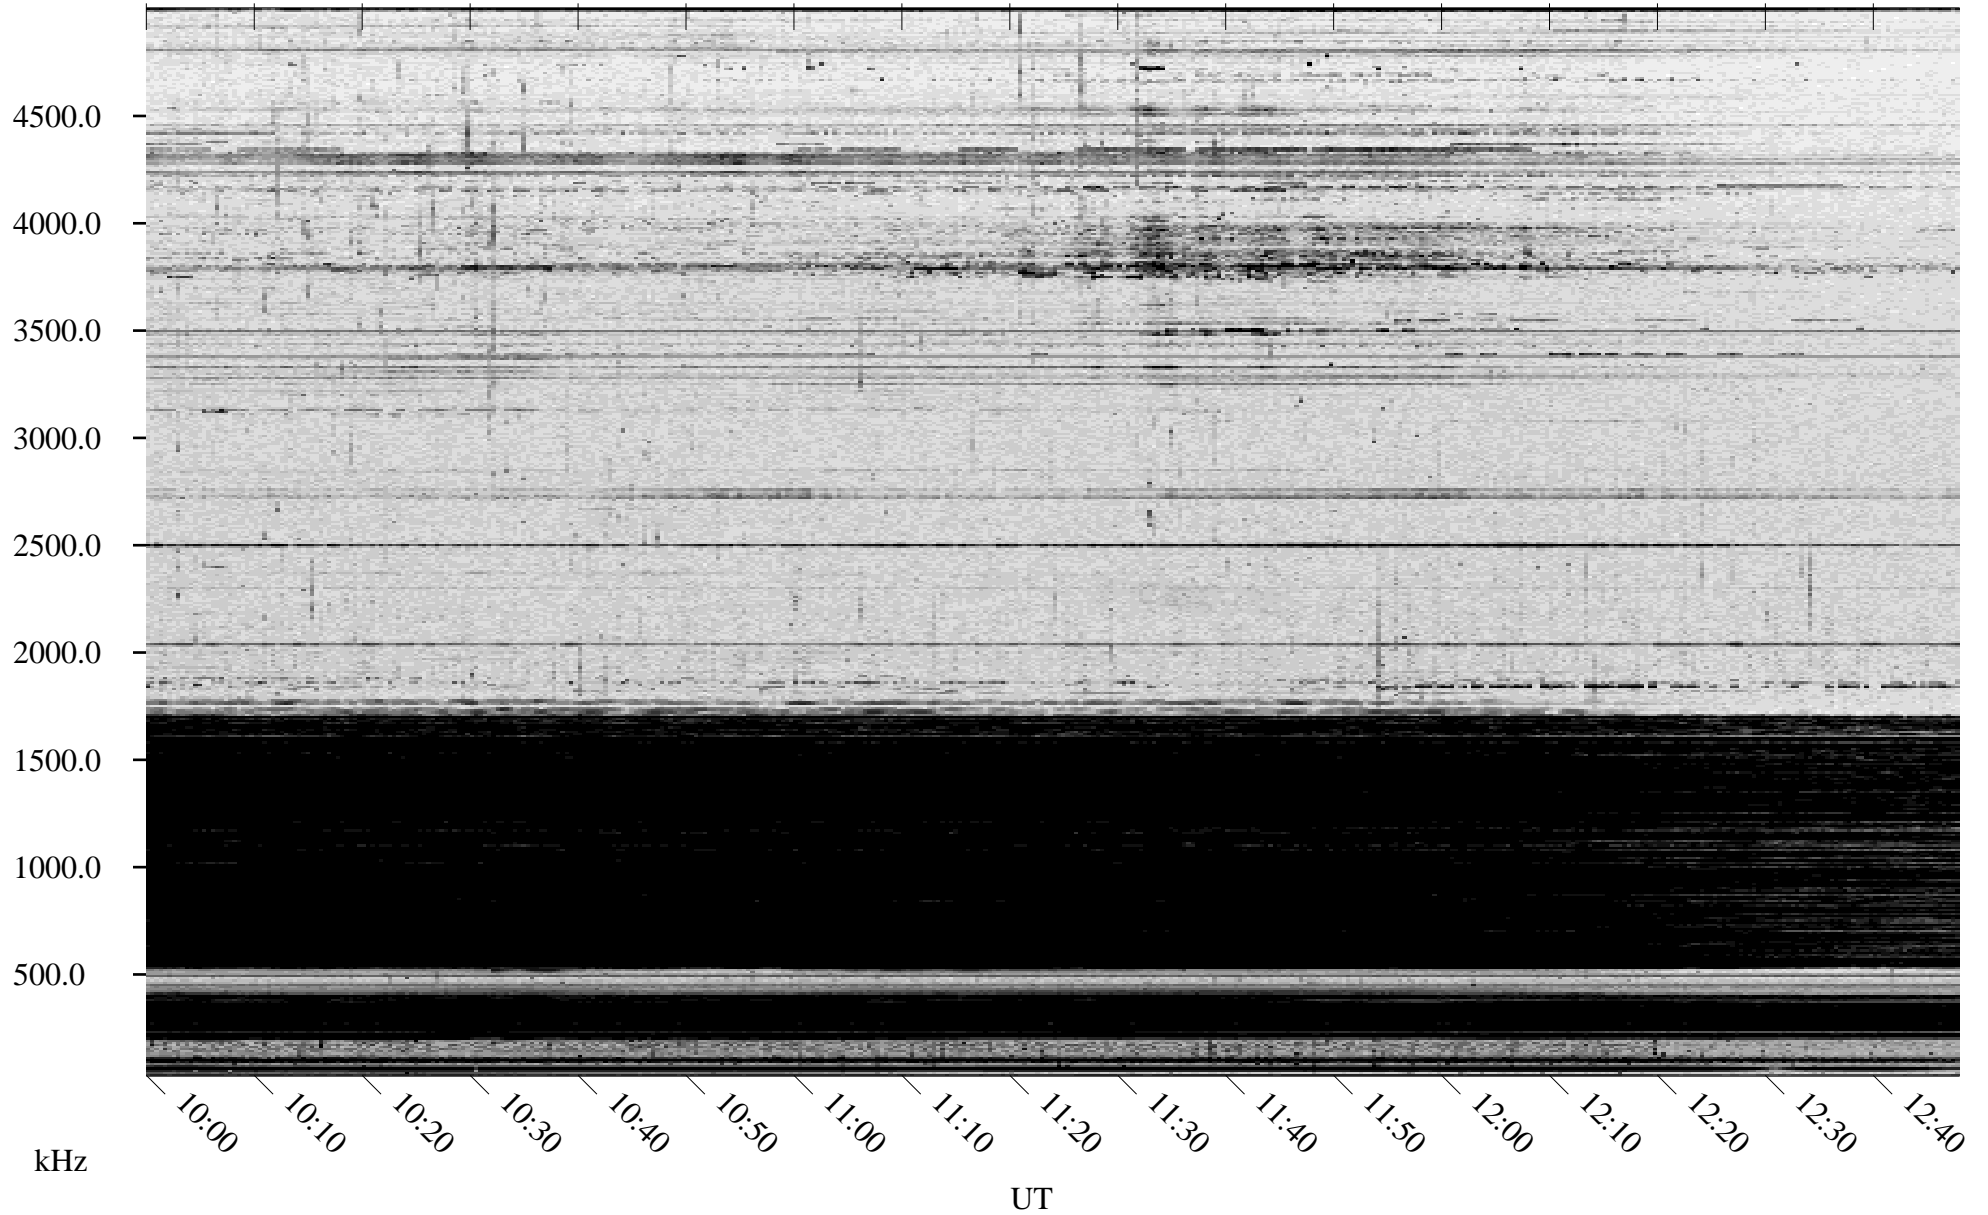

03/06/2005 Churchill, Manitoba

Linear Scale Black = 161 White = 15

ch050651.r00m max_12

Page 1

03/06/2005 Churchill, Manitoba

Linear Scale Black = 161 White = 15

ch050651.r00m max_12

Page 2

03/07/2005 Churchill, Manitoba

Linear Scale Black = 161 White = 15

ch050651.r00m max_12

Page 3

03/07/2005 Churchill, Manitoba

Linear Scale Black = 161 White = 15

ch050651.r00m max_12

Page 4

03/07/2005 Churchill, Manitoba

Linear Scale Black = 161 White = 15

ch050651.r00m max_12

Page 5

03/07/2005 Churchill, Manitoba

Linear Scale Black = 161 White = 15

ch050651.r00m max_12

Page 6

03/07/2005 Churchill, Manitoba

Linear Scale Black = 161 White = 15

ch050651.r00m max_12

Page 7

03/07/2005 Churchill, Manitoba

Linear Scale Black = 161 White = 15

ch050651.r00m max_12