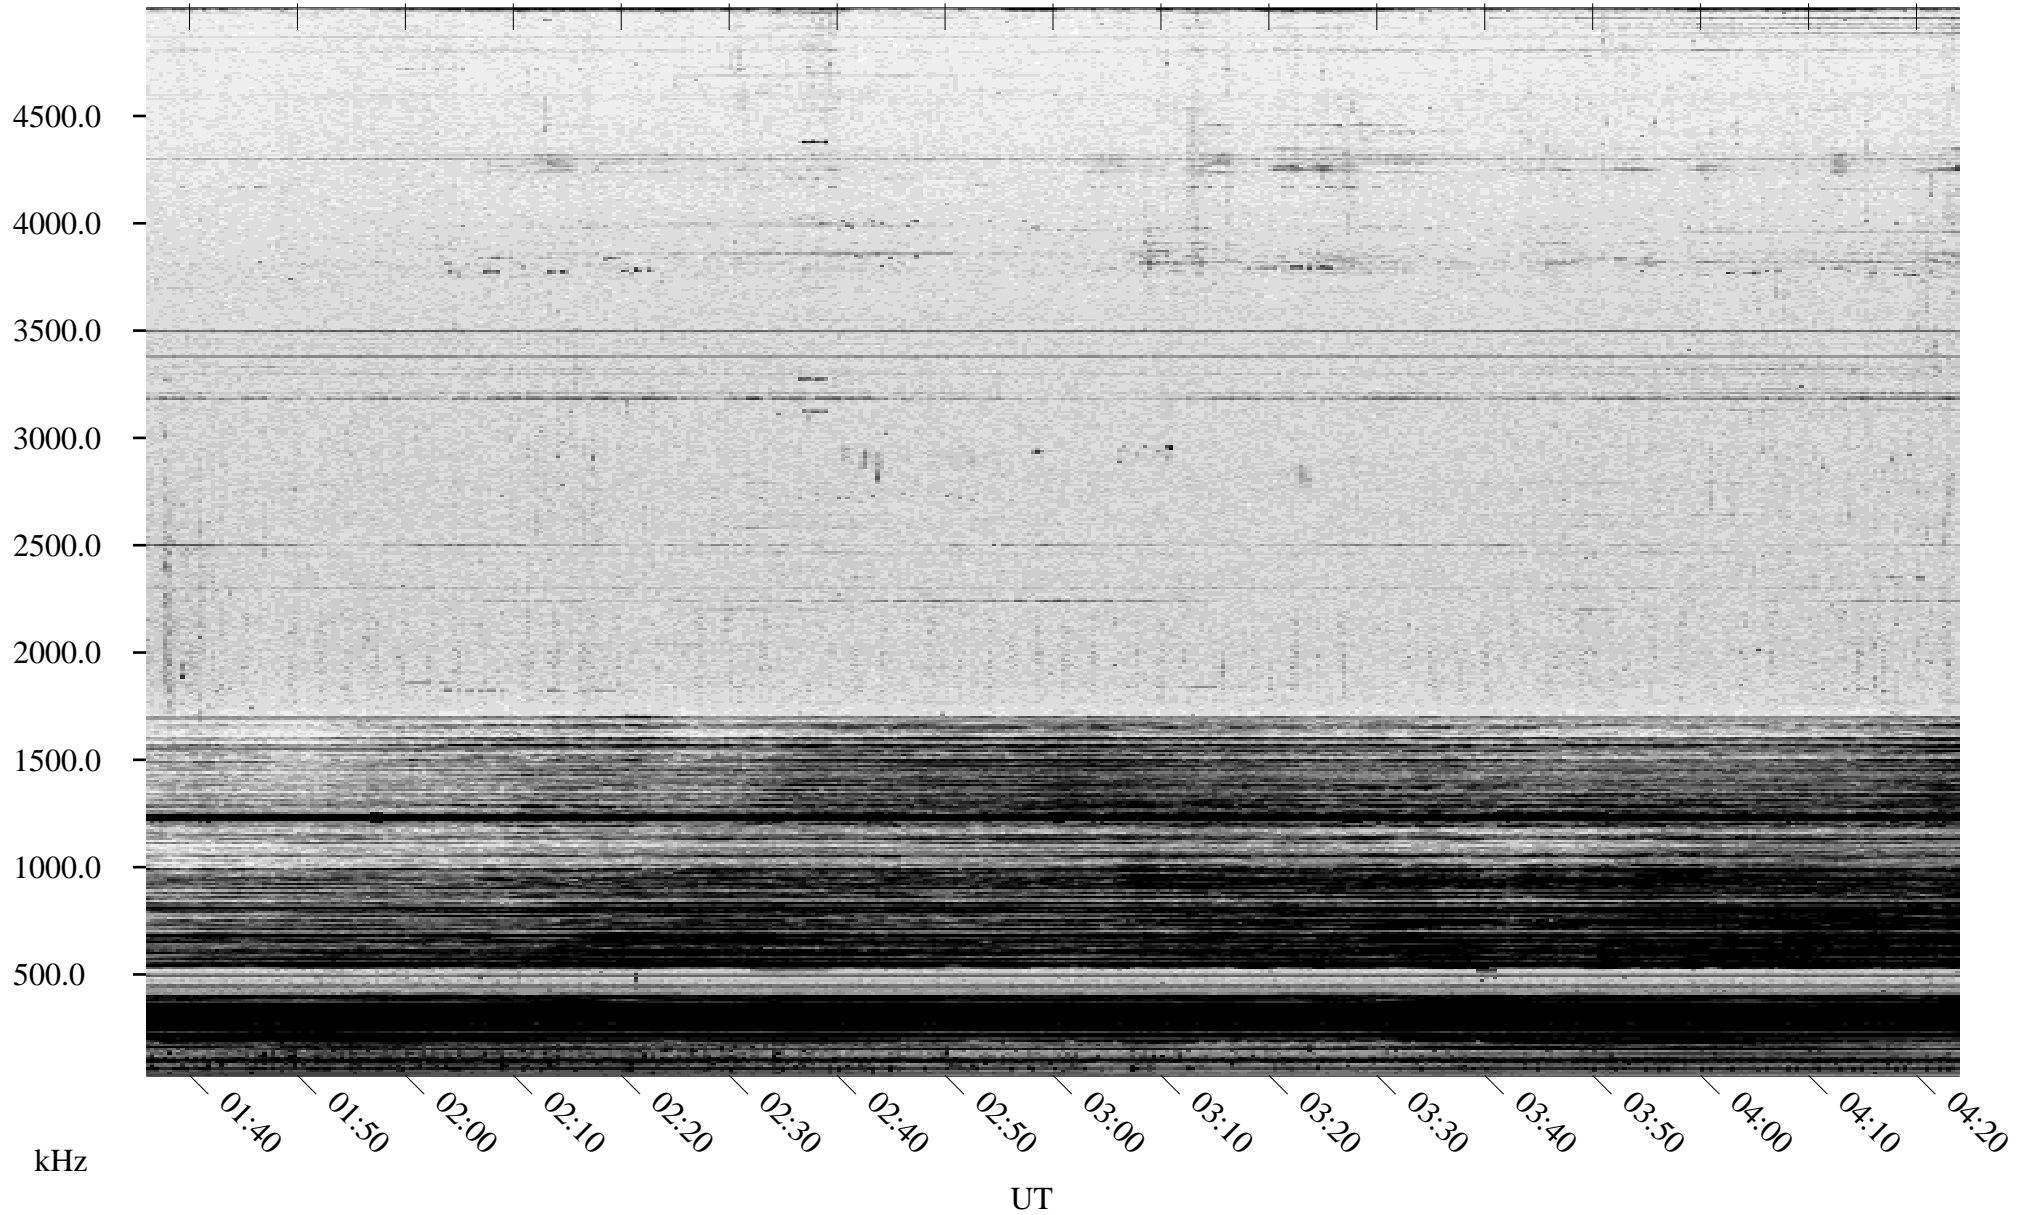

03/07/2005 Churchill, Manitoba

Linear Scale Black = 161 White = 15

ch05066l.r00m max_12

Page 1

03/07/2005 Churchill, Manitoba

Linear Scale Black = 161 White = 15

ch05066l.r00m max_12

Page 2

03/08/2005 Churchill, Manitoba

Linear Scale Black = 161 White = 15

ch05066l.r00m max_12

Page 3

03/08/2005 Churchill, Manitoba

Linear Scale Black = 161 White = 15

ch05066l.r00m max_12

Page 4

03/08/2005 Churchill, Manitoba

Linear Scale Black = 161 White = 15

ch05066l.r00m max_12

Page 5

03/08/2005 Churchill, Manitoba

Linear Scale Black = 161 White = 15

ch05066l.r00m max_12

Page 6

03/08/2005 Churchill, Manitoba

Linear Scale Black = 161 White = 15

ch05066l.r00m max_12

Page 7

03/08/2005 Churchill, Manitoba

Linear Scale Black = 161 White = 15

ch05066l.r00m max_12

Page 8