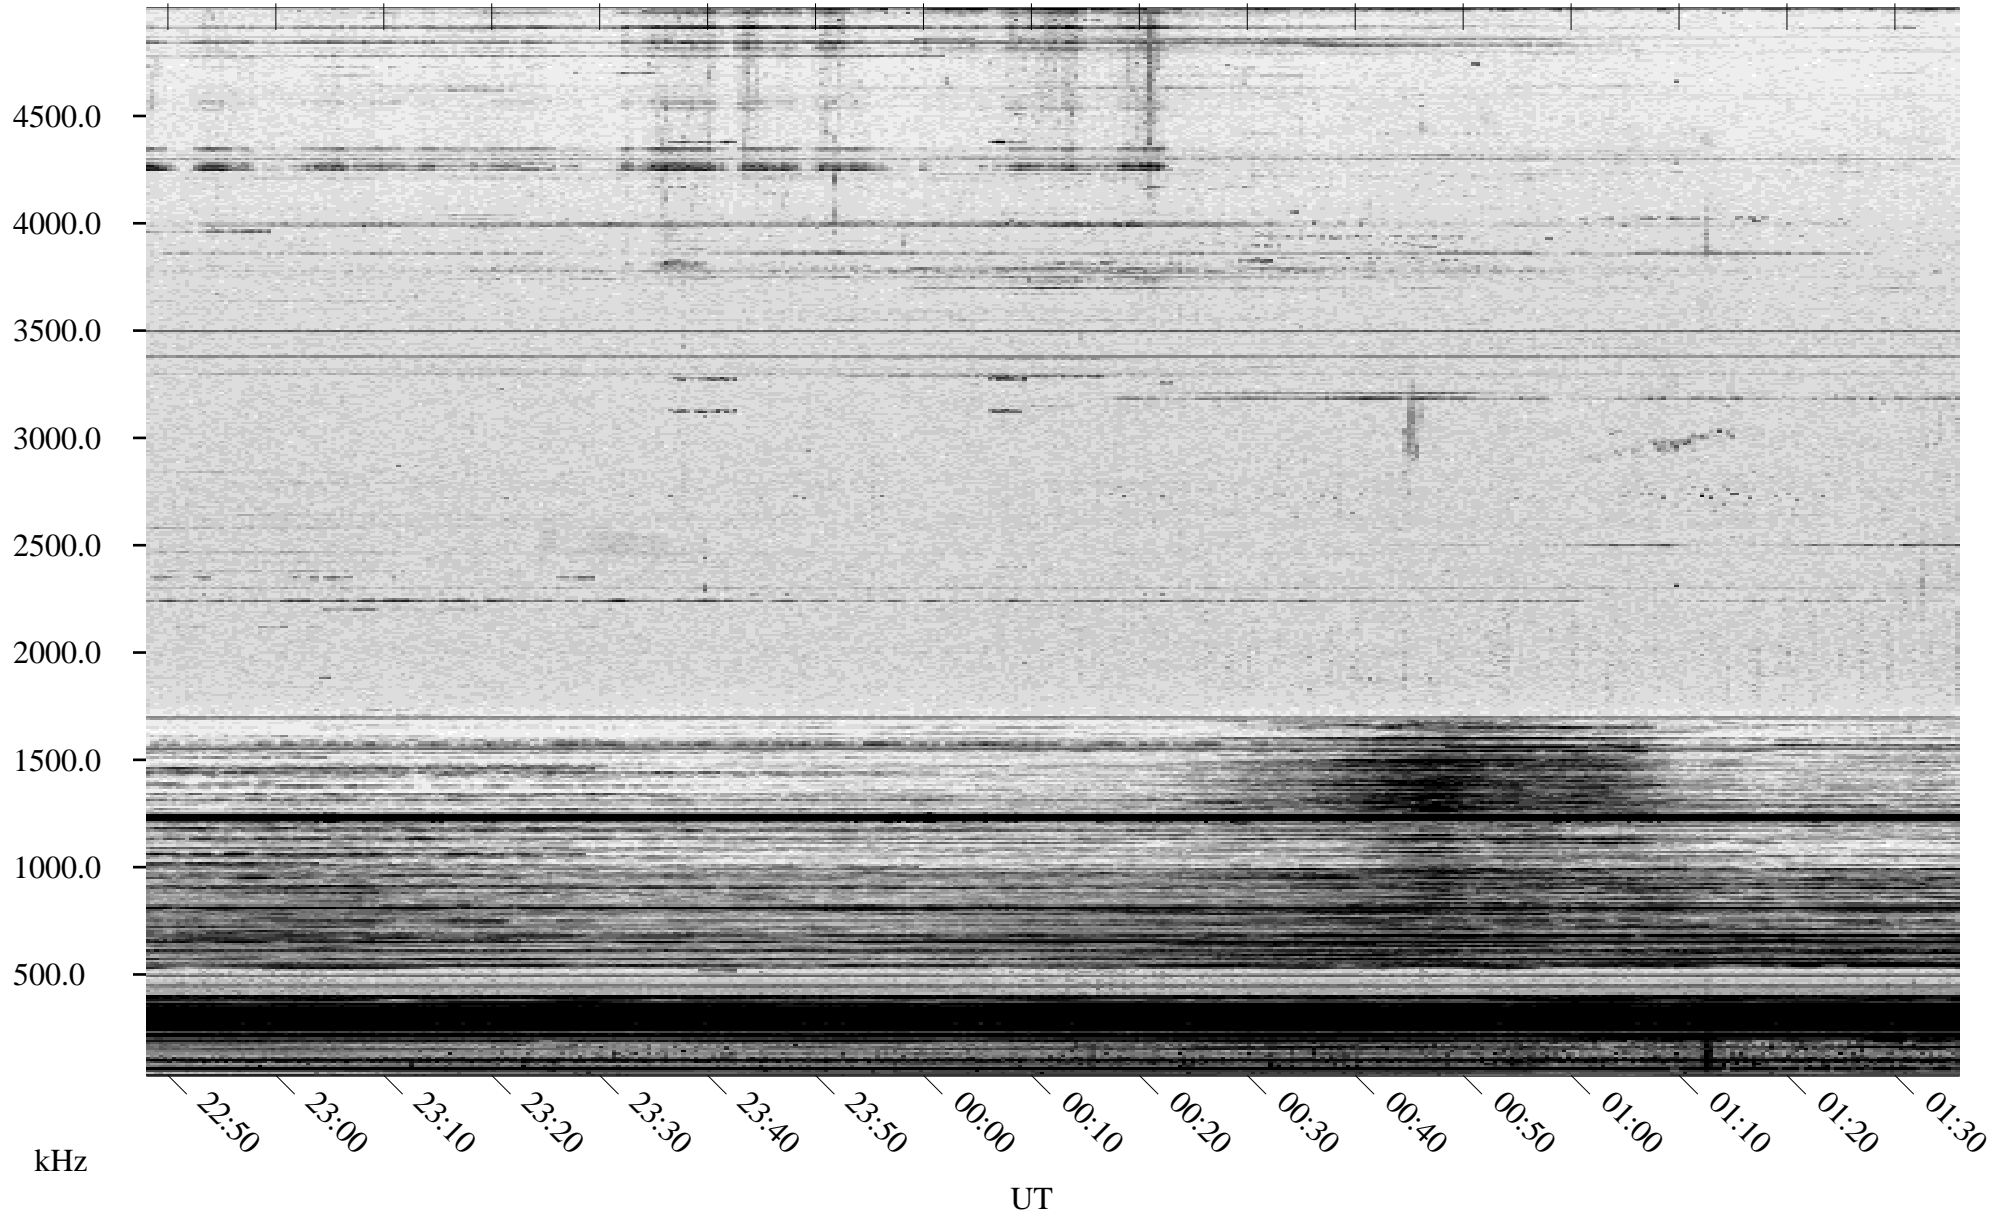

03/07/2005 Churchill, Manitoba

Linear Scale Black = 161 White = 15

ch05066l.r00m max_12

Page 1

03/07/2005 Churchill, Manitoba

Linear Scale Black = 161 White = 15

ch05066l.r00m max_12

Page 2

03/08/2005 Churchill, Manitoba

Linear Scale Black = 161 White = 15

ch05066l.r00m max_12

Page 3

03/08/2005 Churchill, Manitoba

Linear Scale Black = 161 White = 15

ch05066l.r00m max_12

Page 4

03/08/2005 Churchill, Manitoba

Linear Scale Black = 161 White = 15

ch05066l.r00m max_12

Page 5

03/08/2005 Churchill, Manitoba

Linear Scale Black = 161 White = 15

ch05066l.r00m max_12

Page 6

03/08/2005 Churchill, Manitoba

Linear Scale Black = 161 White = 15

ch05066l.r00m max_12

Page 7

03/08/2005 Churchill, Manitoba

Linear Scale Black = 161 White = 15

ch05066l.r00m max_12

Page 8