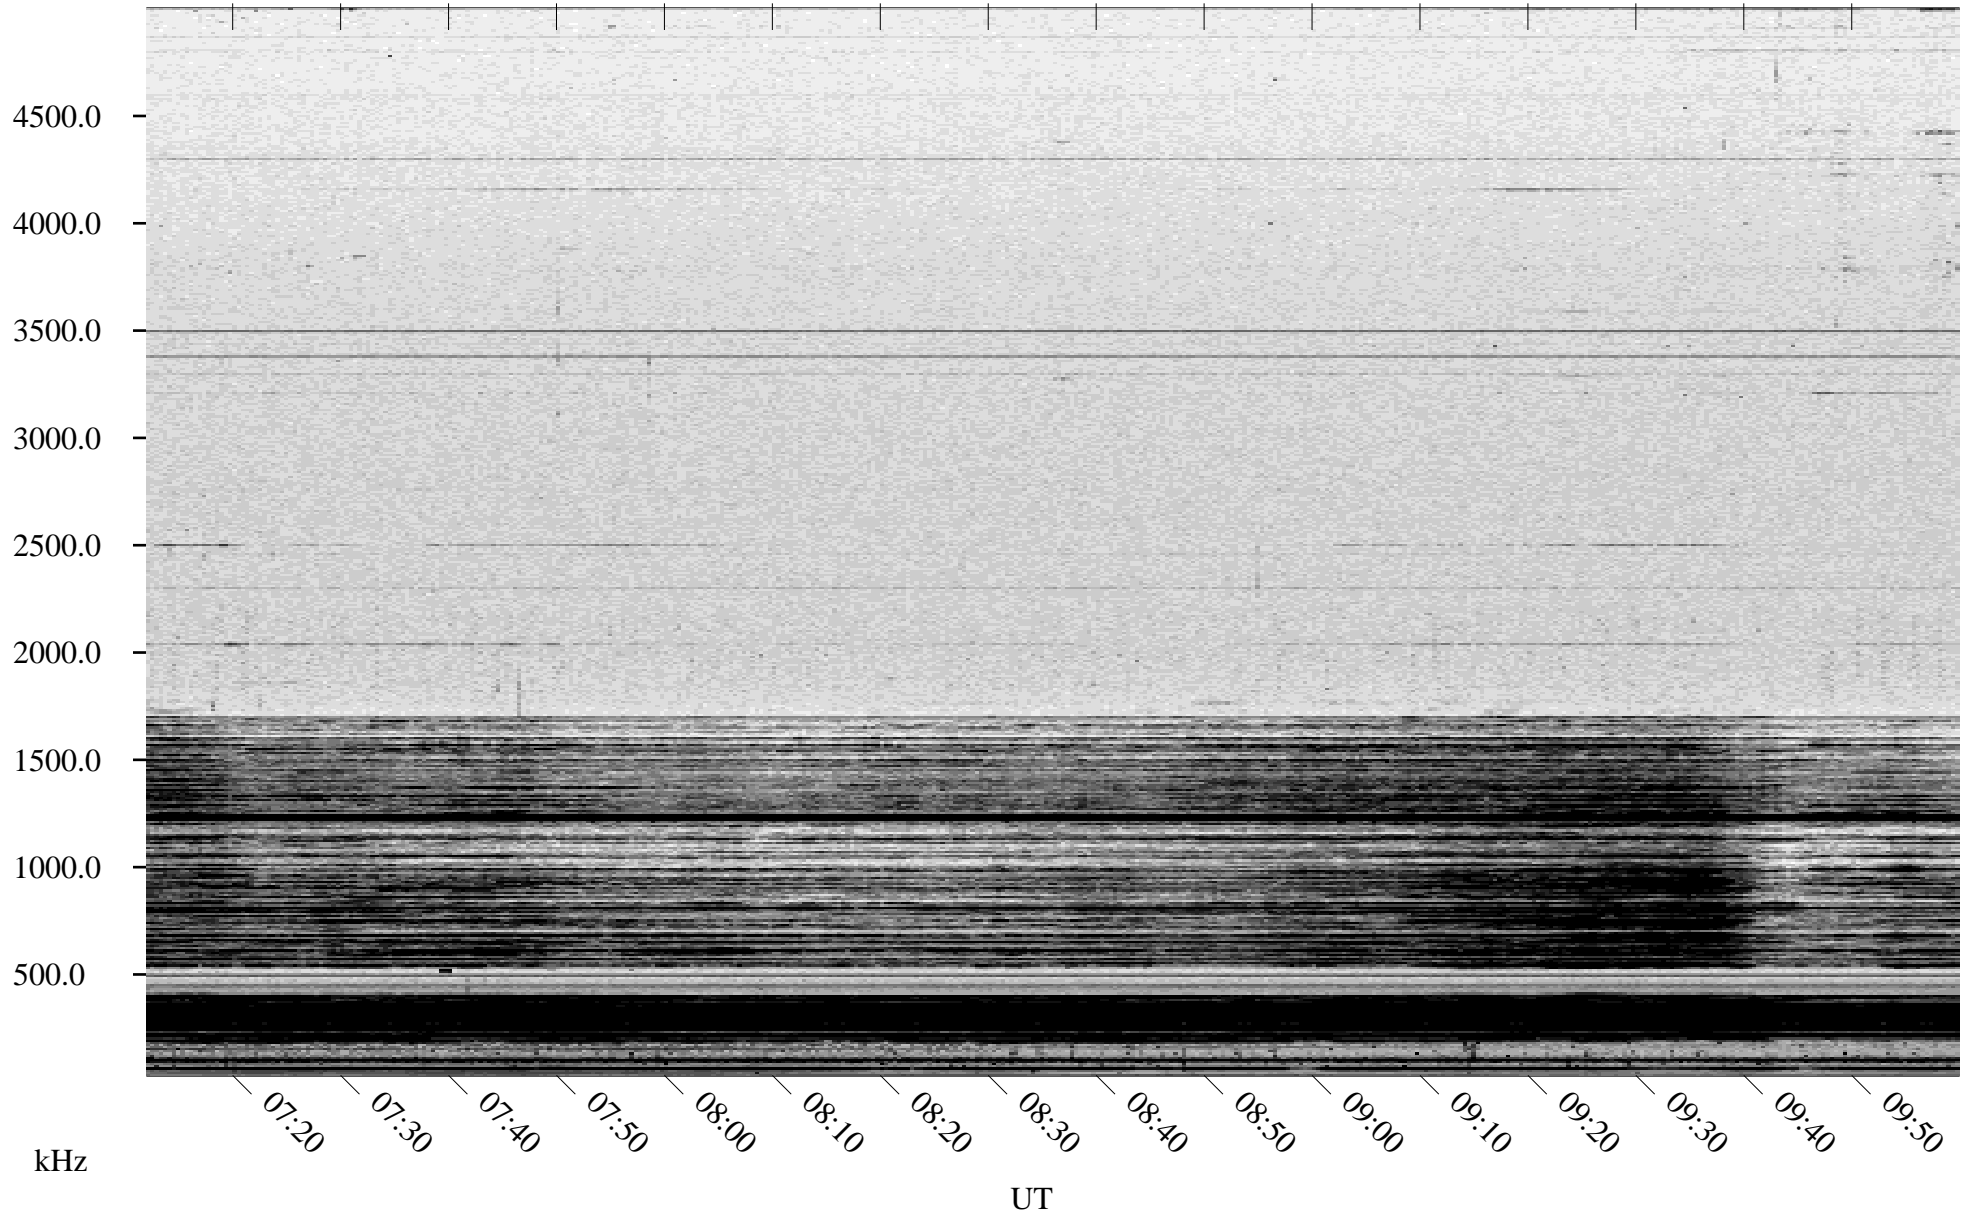

03/07/2005 Churchill, Manitoba

Linear Scale Black = 161 White = 15

ch05066l.r00m max_12

Page 1

03/07/2005 Churchill, Manitoba

Linear Scale Black = 161 White = 15

ch05066l.r00m max_12

Page 2

03/08/2005 Churchill, Manitoba

Linear Scale Black = 161 White = 15

ch05066l.r00m max_12

Page 3

03/08/2005 Churchill, Manitoba

Linear Scale Black = 161 White = 15

ch05066l.r00m max_12

Page 4

03/08/2005 Churchill, Manitoba

Linear Scale Black = 161 White = 15

ch05066l.r00m max_12

Page 5

03/08/2005 Churchill, Manitoba

Linear Scale Black = 161 White = 15

ch05066l.r00m max_12

Page 6

03/08/2005 Churchill, Manitoba

Linear Scale Black = 161 White = 15

ch05066l.r00m max_12

Page 7

03/08/2005 Churchill, Manitoba

Linear Scale Black = 161 White = 15

ch05066l.r00m max_12

Page 8