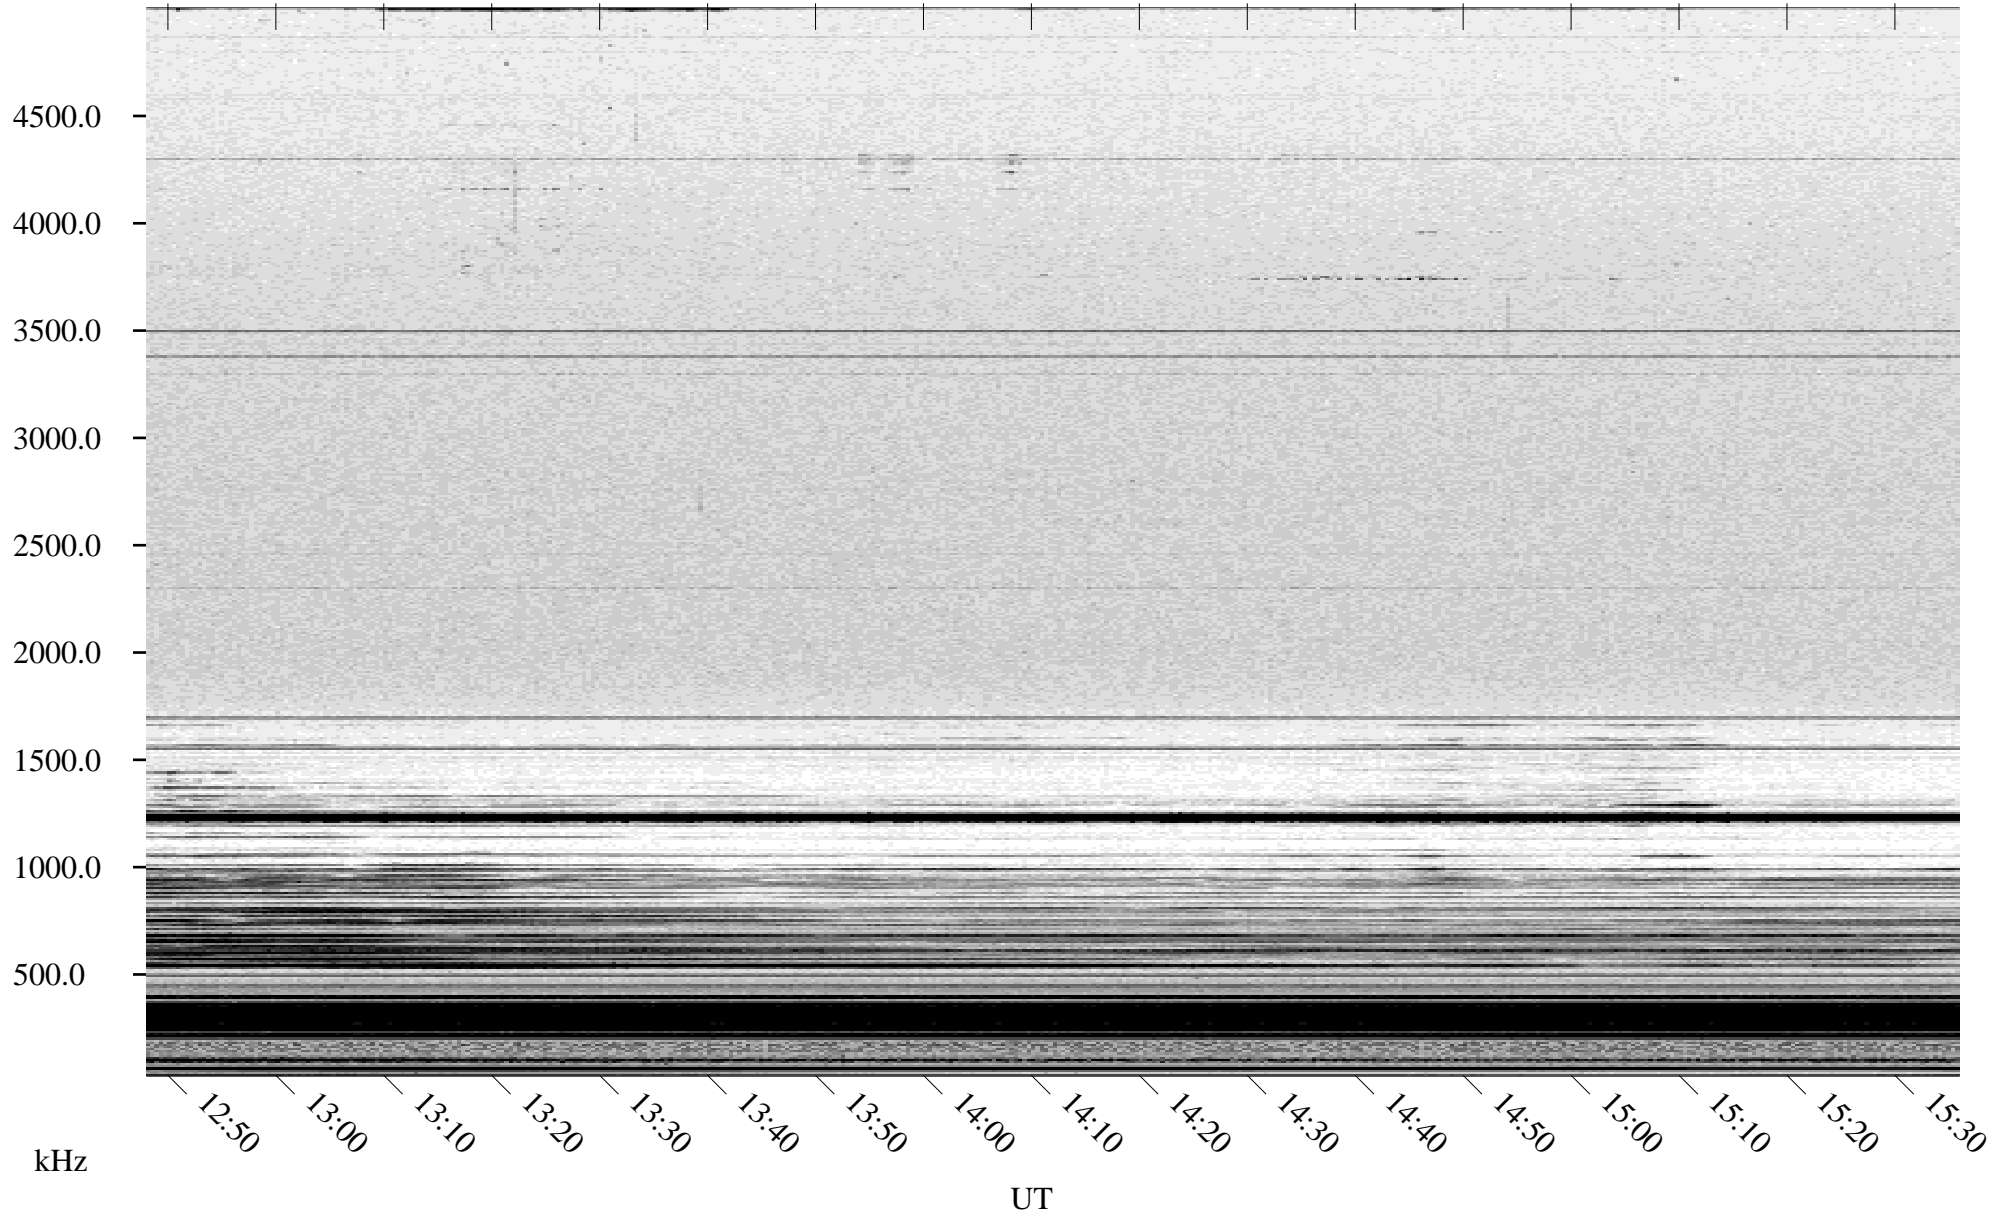

03/07/2005 Churchill, Manitoba

Linear Scale Black = 161 White = 15

ch05066l.r00m max_12

Page 1

03/07/2005 Churchill, Manitoba

Linear Scale Black = 161 White = 15

ch05066l.r00m max_12

Page 2

03/08/2005 Churchill, Manitoba

Linear Scale Black = 161 White = 15

ch05066l.r00m max_12

Page 3

03/08/2005 Churchill, Manitoba

Linear Scale Black = 161 White = 15

ch05066l.r00m max_12

Page 4

03/08/2005 Churchill, Manitoba

Linear Scale Black = 161 White = 15

ch05066l.r00m max_12

Page 5

03/08/2005 Churchill, Manitoba

Linear Scale Black = 161 White = 15

ch05066l.r00m max_12

Page 6

03/08/2005 Churchill, Manitoba

Linear Scale Black = 161 White = 15

ch05066l.r00m max_12

Page 7

03/08/2005 Churchill, Manitoba

Linear Scale Black = 161 White = 15

ch05066l.r00m max_12

Page 8