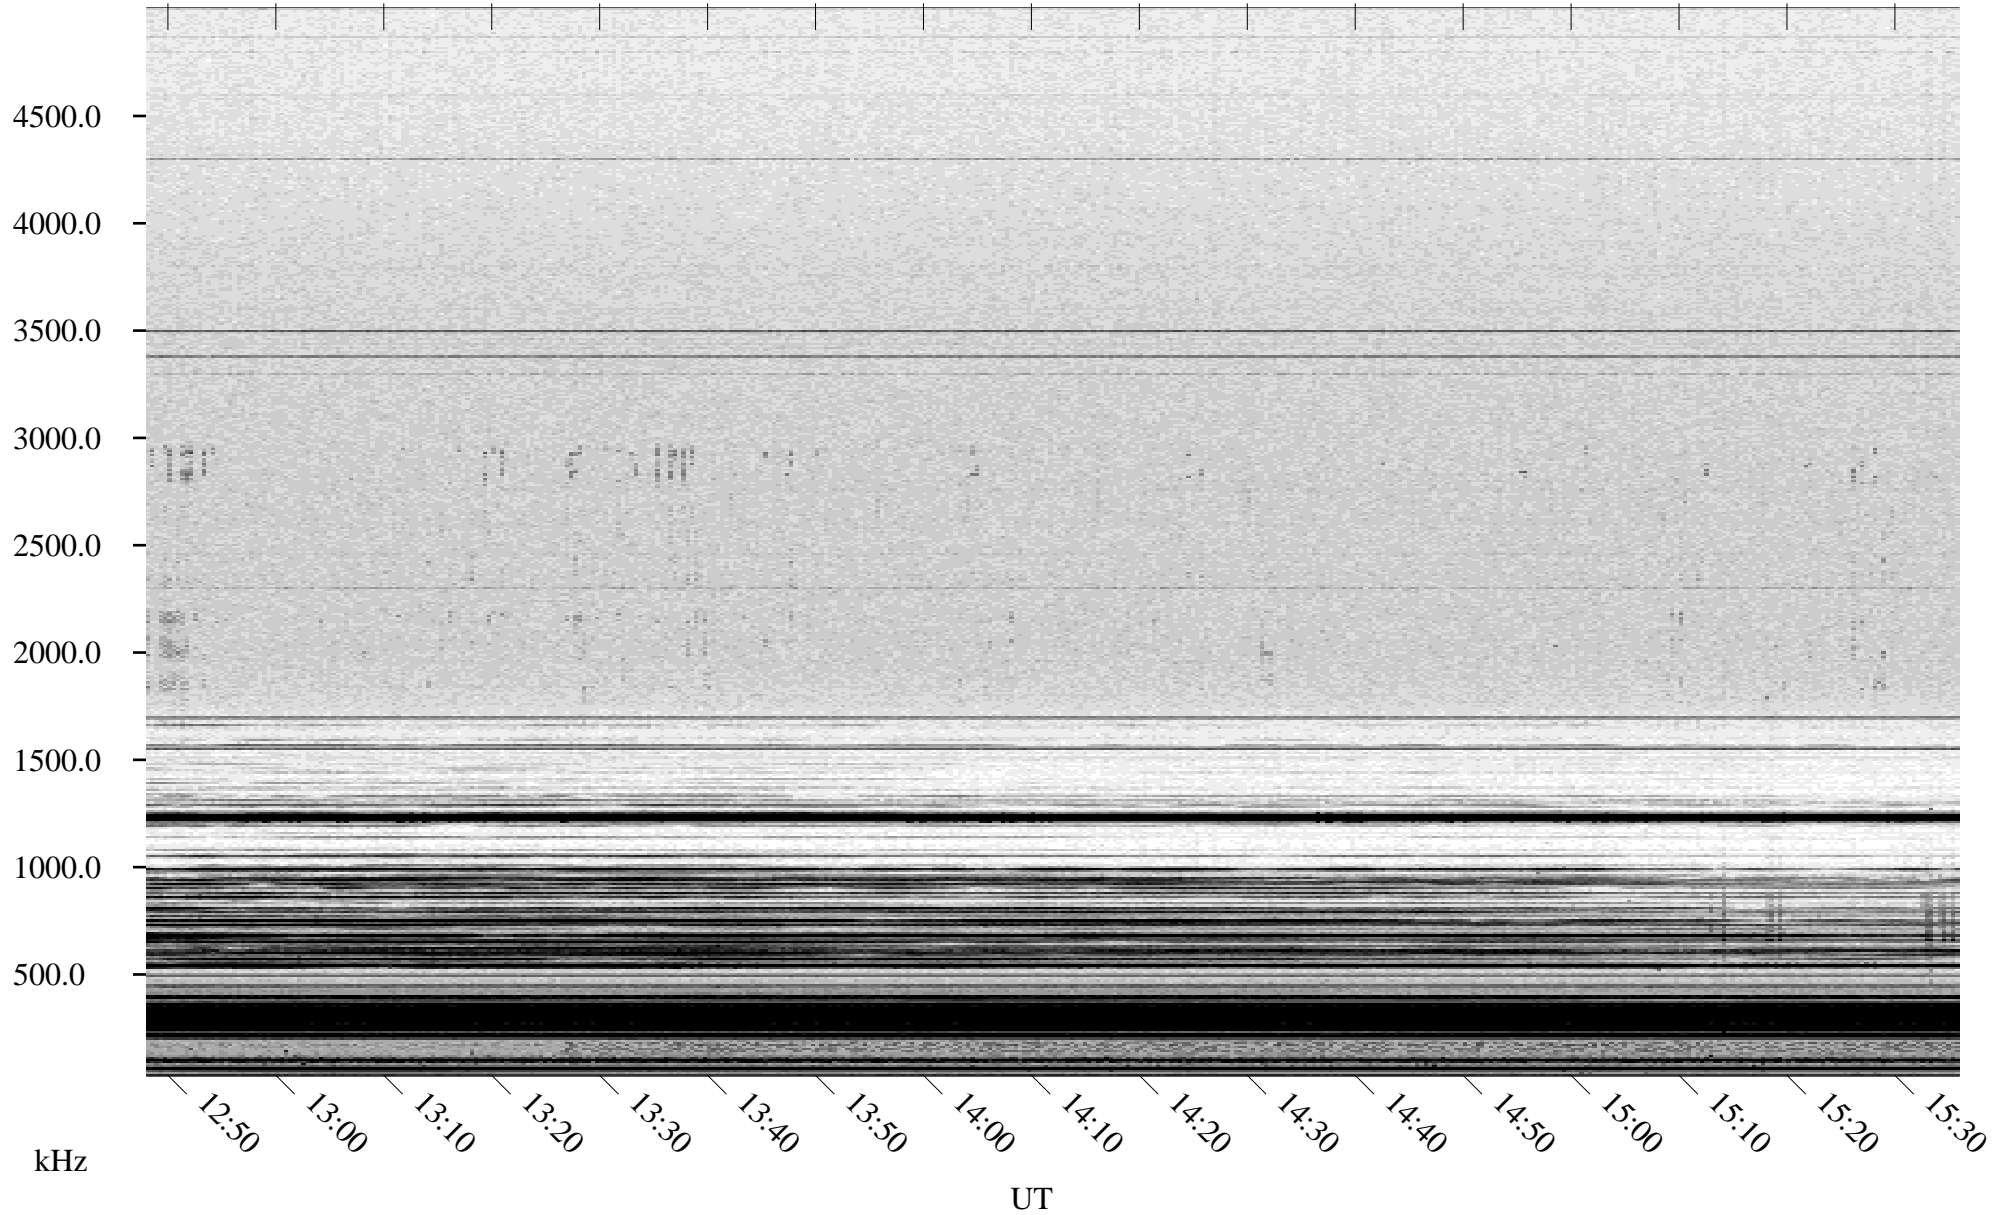

03/08/2005 Churchill, Manitoba

Linear Scale Black = 161 White = 15

ch05067l.r00m max_12

Page 1

03/08/2005 Churchill, Manitoba

Linear Scale Black = 161 White = 15

ch05067l.r00m max_12

Page 2

03/09/2005 Churchill, Manitoba

Linear Scale Black = 161 White = 15

ch05067l.r00m max_12

Page 3

03/09/2005 Churchill, Manitoba

Linear Scale Black = 161 White = 15

ch050671.r00m max_12

Page 4

03/09/2005 Churchill, Manitoba

Linear Scale Black = 161 White = 15

ch050671.r00m max_12

Page 5

03/09/2005 Churchill, Manitoba

Linear Scale Black = 161 White = 15

ch05067l.r00m max_12

Page 6

03/09/2005 Churchill, Manitoba

Linear Scale Black = 161 White = 15

ch05067l.r00m max_12

Page 7

03/09/2005 Churchill, Manitoba

Linear Scale Black = 161 White = 15

ch05067l.r00m max_12