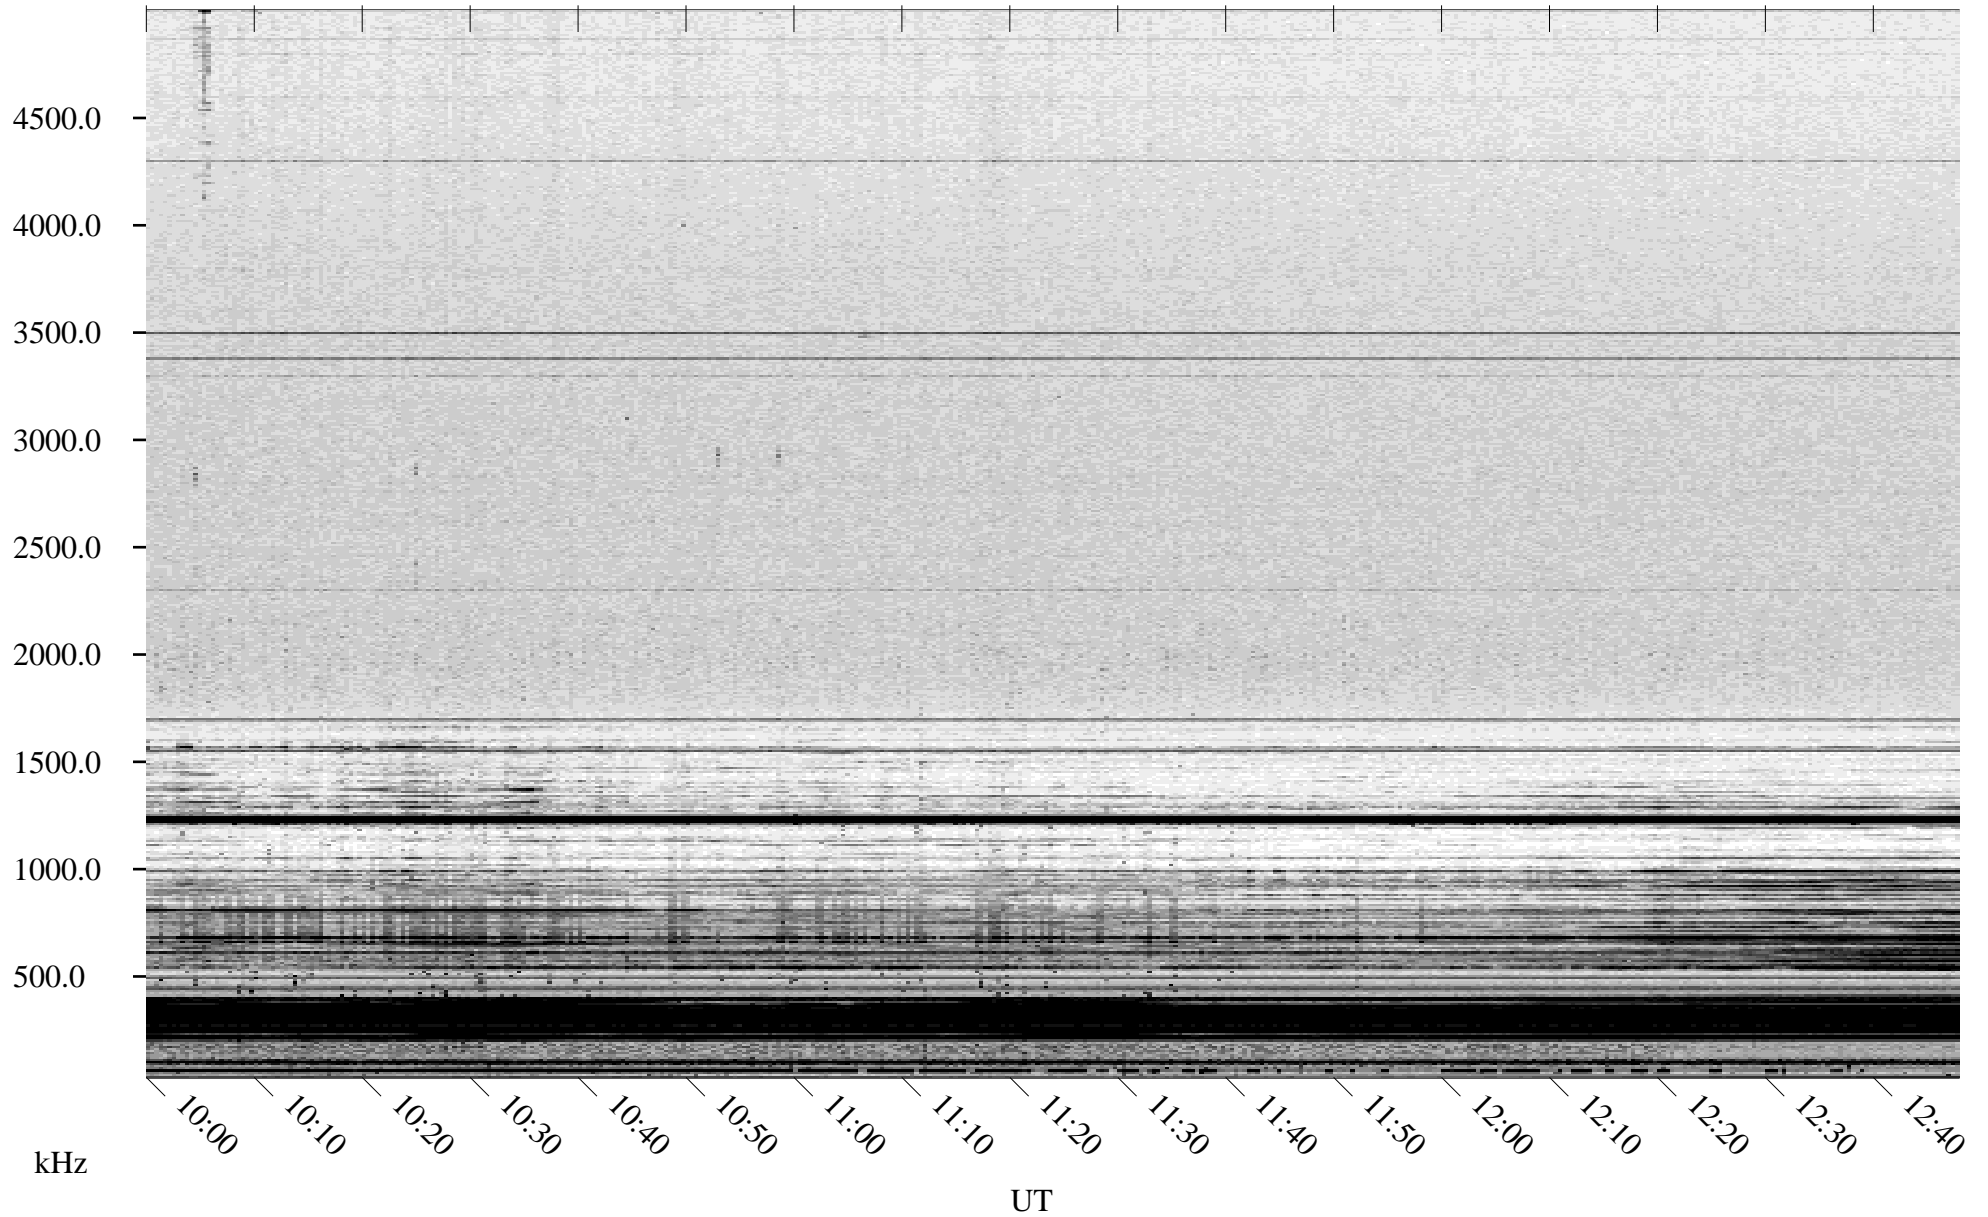

03/09/2005 Churchill, Manitoba

Linear Scale Black = 161 White = 15

ch05068l.r00m max_12

Page 1

03/09/2005 Churchill, Manitoba

Linear Scale Black = 161 White = 15

ch05068l.r00m max_12

Page 2

03/10/2005 Churchill, Manitoba

Linear Scale Black = 161 White = 15

ch05068l.r00m max_12

Page 3

03/10/2005 Churchill, Manitoba

Linear Scale Black = 161 White = 15

ch05068l.r00m max_12

Page 4

03/10/2005 Churchill, Manitoba

Linear Scale Black = 161 White = 15

ch05068l.r00m max_12

Page 5

03/10/2005 Churchill, Manitoba

Linear Scale Black = 161 White = 15

ch05068l.r00m max_12

Page 6

03/10/2005 Churchill, Manitoba

Linear Scale Black = 161 White = 15

ch05068l.r00m max_12

Page 7

03/10/2005 Churchill, Manitoba

Linear Scale Black = 161 White = 15

ch05068l.r00m max_12