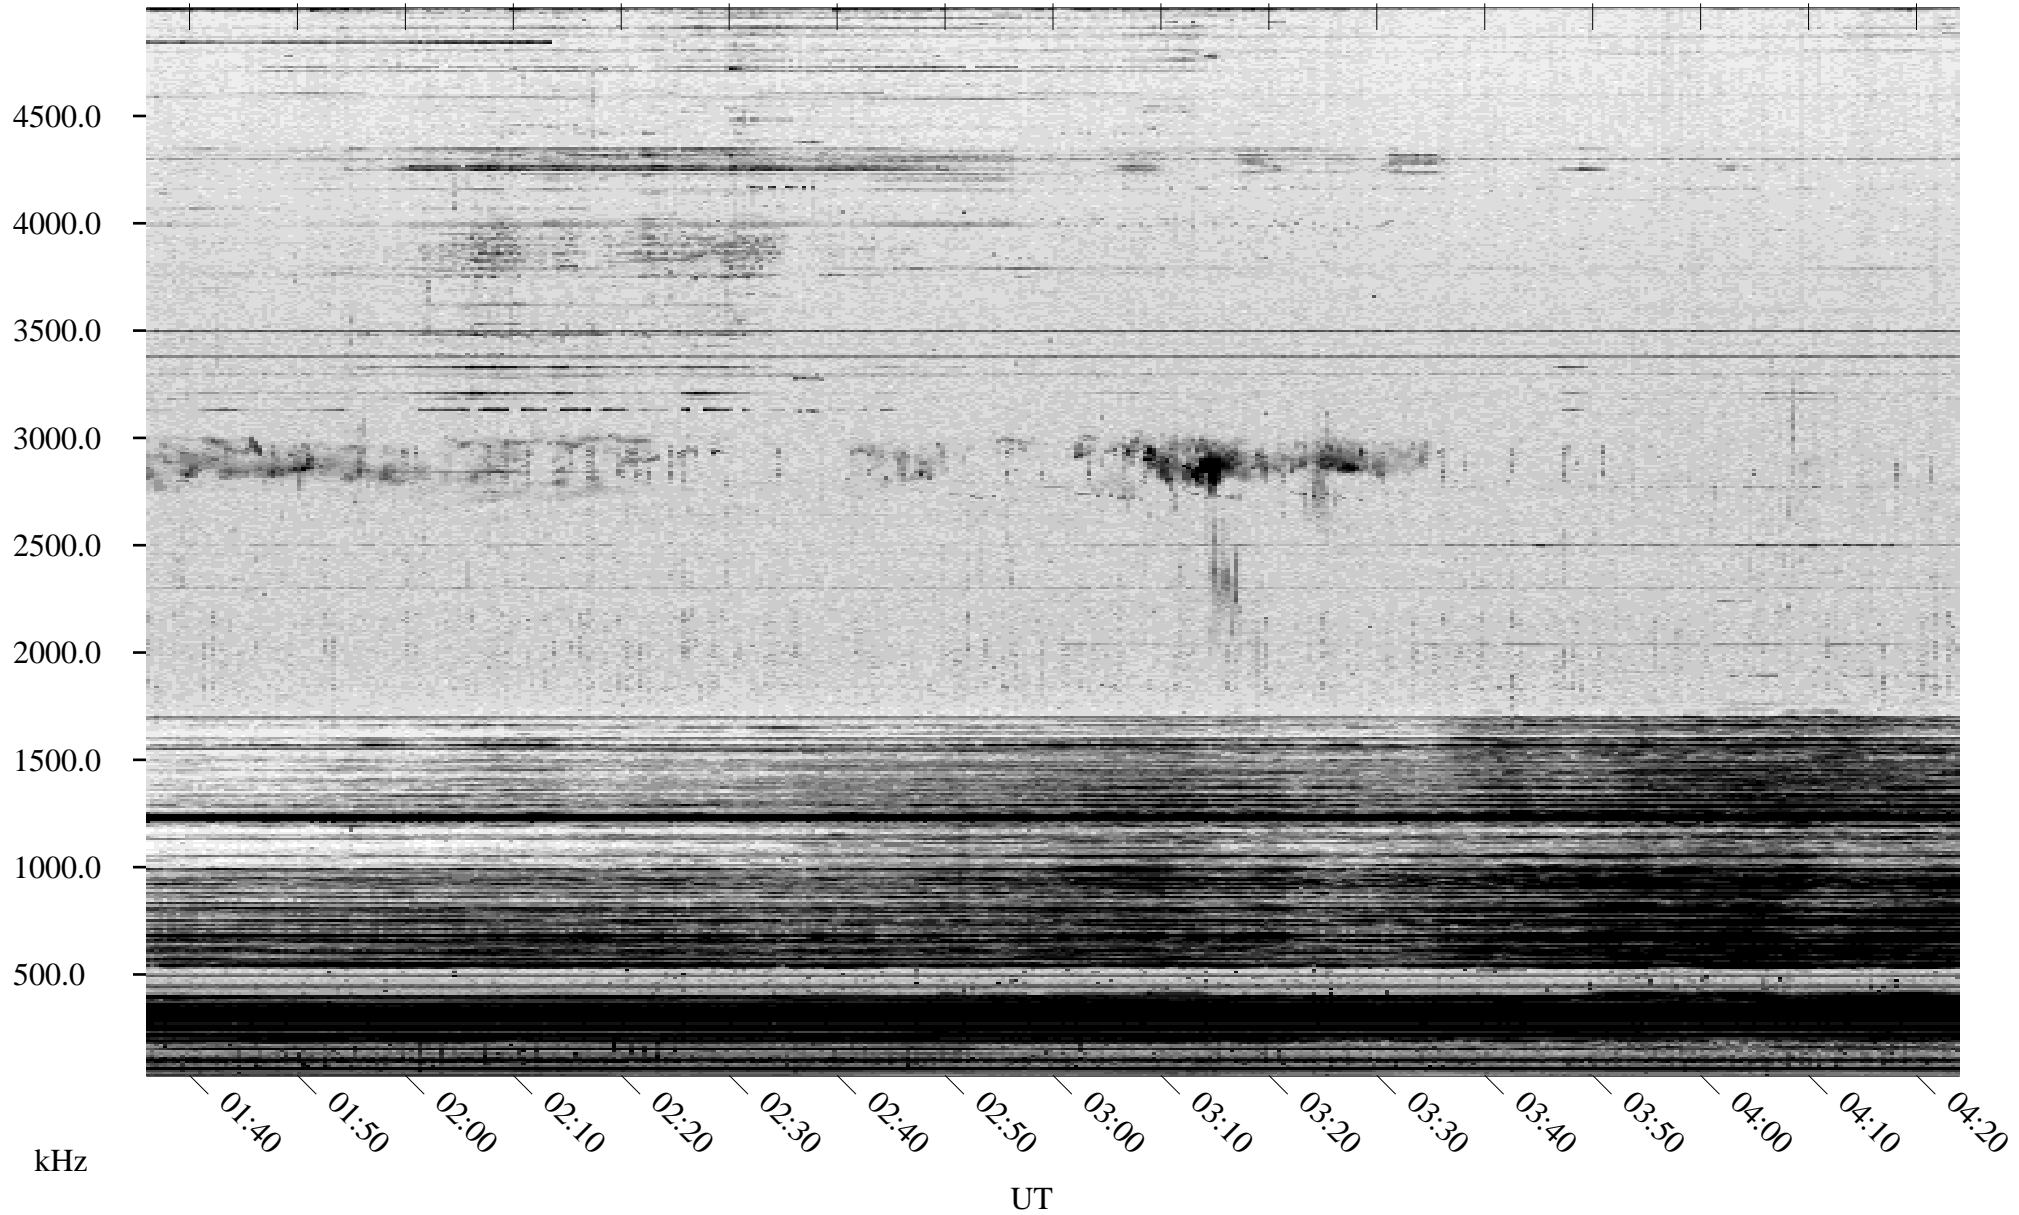

03/09/2005 Churchill, Manitoba

Linear Scale Black = 161 White = 15

ch05068l.r00m max_12

Page 1

03/09/2005 Churchill, Manitoba

Linear Scale Black = 161 White = 15

ch05068l.r00m max_12

Page 2

03/10/2005 Churchill, Manitoba

Linear Scale Black = 161 White = 15

ch05068l.r00m max_12

Page 3

03/10/2005 Churchill, Manitoba

Linear Scale Black = 161 White = 15

ch05068l.r00m max_12

Page 4

03/10/2005 Churchill, Manitoba

Linear Scale Black = 161 White = 15

ch05068l.r00m max_12

Page 5

03/10/2005 Churchill, Manitoba

Linear Scale Black = 161 White = 15

ch05068l.r00m max_12

Page 6

03/10/2005 Churchill, Manitoba

Linear Scale Black = 161 White = 15

ch05068l.r00m max_12

Page 7

03/10/2005 Churchill, Manitoba

Linear Scale Black = 161 White = 15

ch05068l.r00m max_12