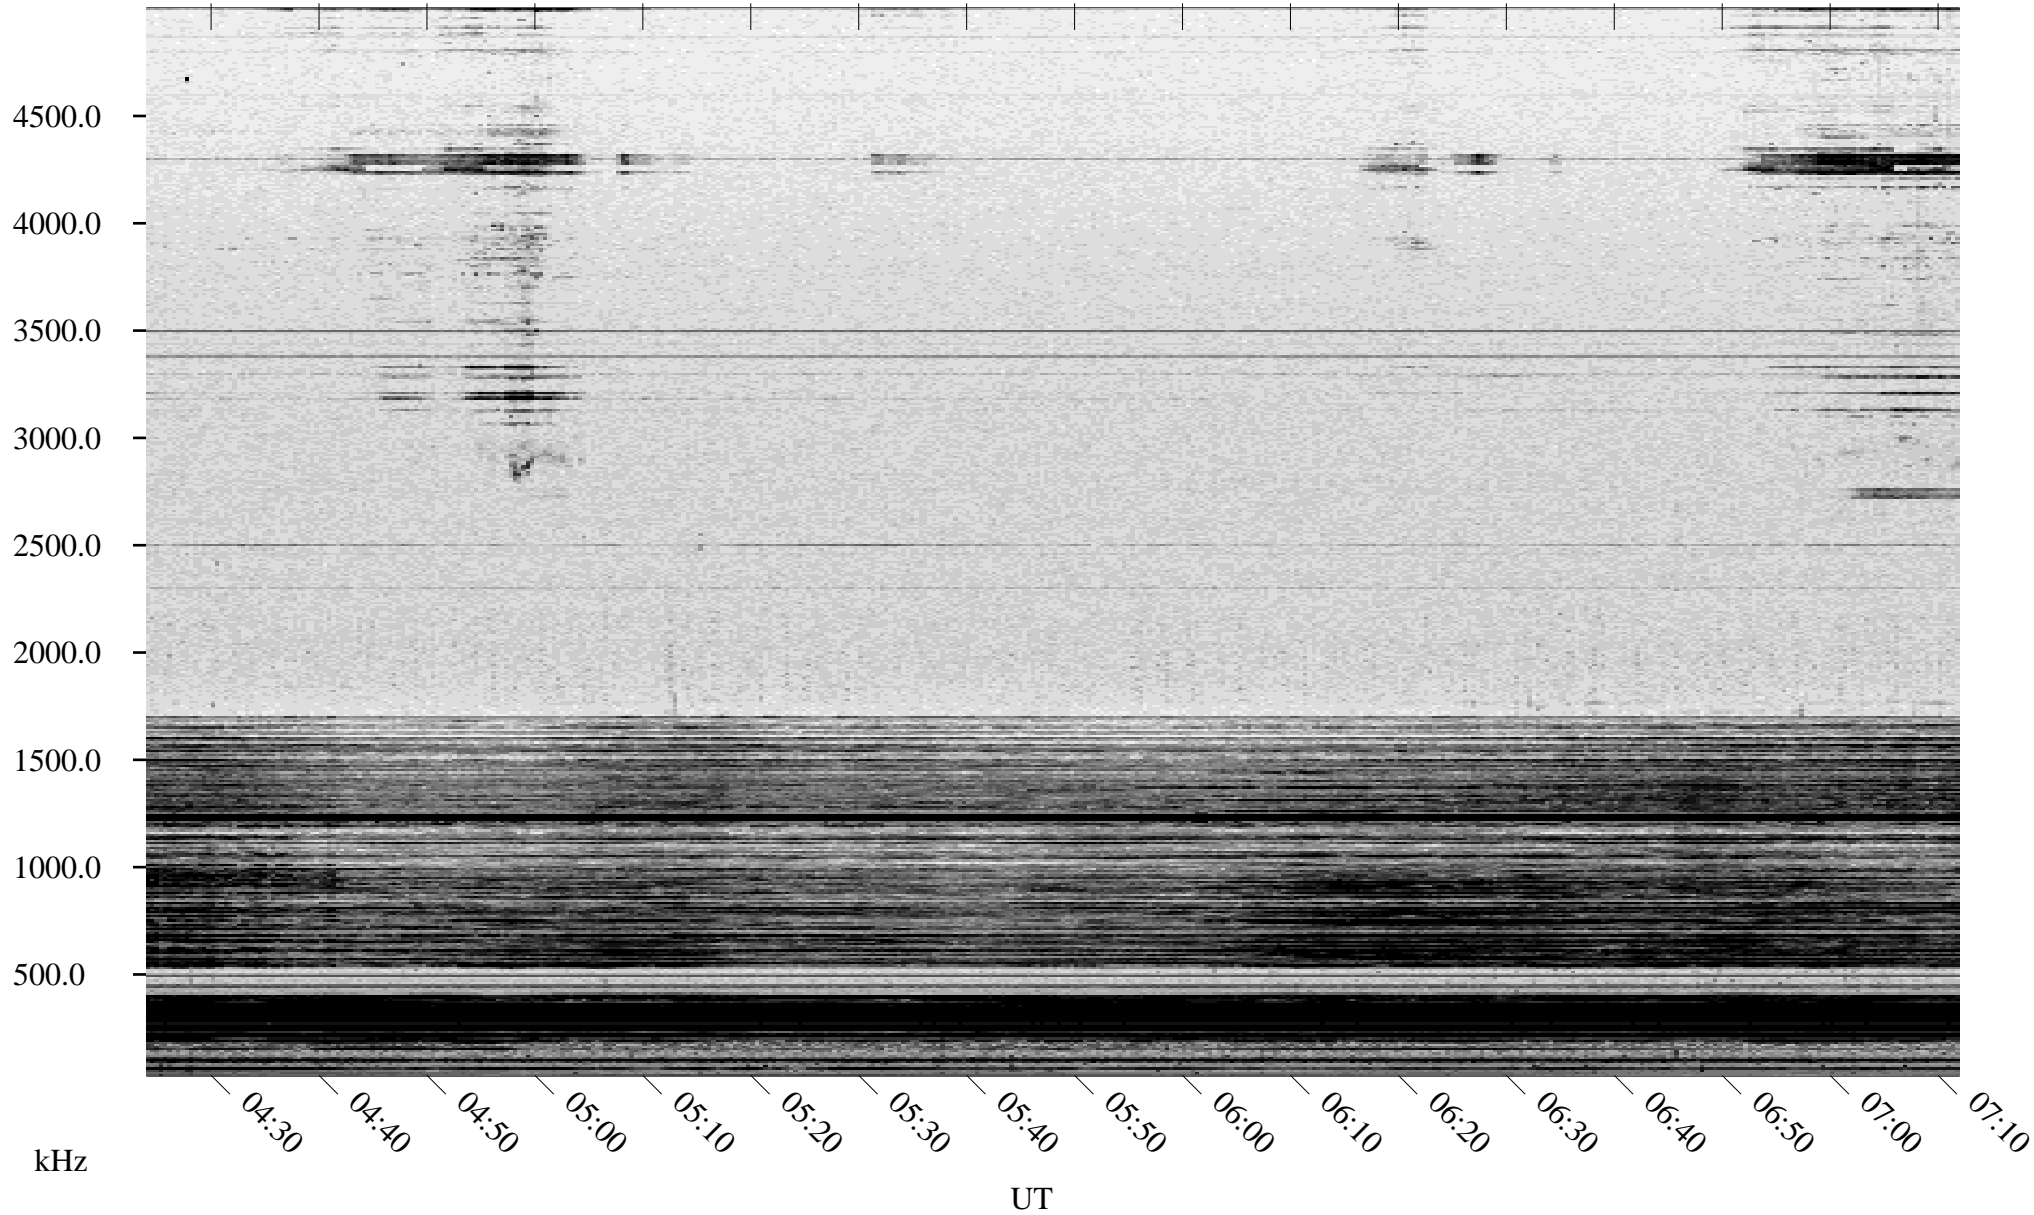

03/10/2005 Churchill, Manitoba

Linear Scale Black = 161 White = 15

ch05069l.r00m max_12

Page 1

03/10/2005 Churchill, Manitoba

Linear Scale Black = 161 White = 15

ch05069l.r00m max_12

Page 2

03/11/2005 Churchill, Manitoba

Linear Scale Black = 161 White = 15

ch05069l.r00m max_12

Page 3

03/11/2005 Churchill, Manitoba

Linear Scale Black = 161 White = 15

ch05069l.r00m max_12

Page 4

03/11/2005 Churchill, Manitoba

Linear Scale Black = 161 White = 15

ch05069l.r00m max_12

03/11/2005 Churchill, Manitoba

Linear Scale Black = 161 White = 15

ch05069l.r00m max_12

Page 6

03/11/2005 Churchill, Manitoba

Linear Scale Black = 161 White = 15

ch05069l.r00m max_12

Page 7

03/11/2005 Churchill, Manitoba

Linear Scale Black = 161 White = 15

ch05069l.r00m max_12

Page 8