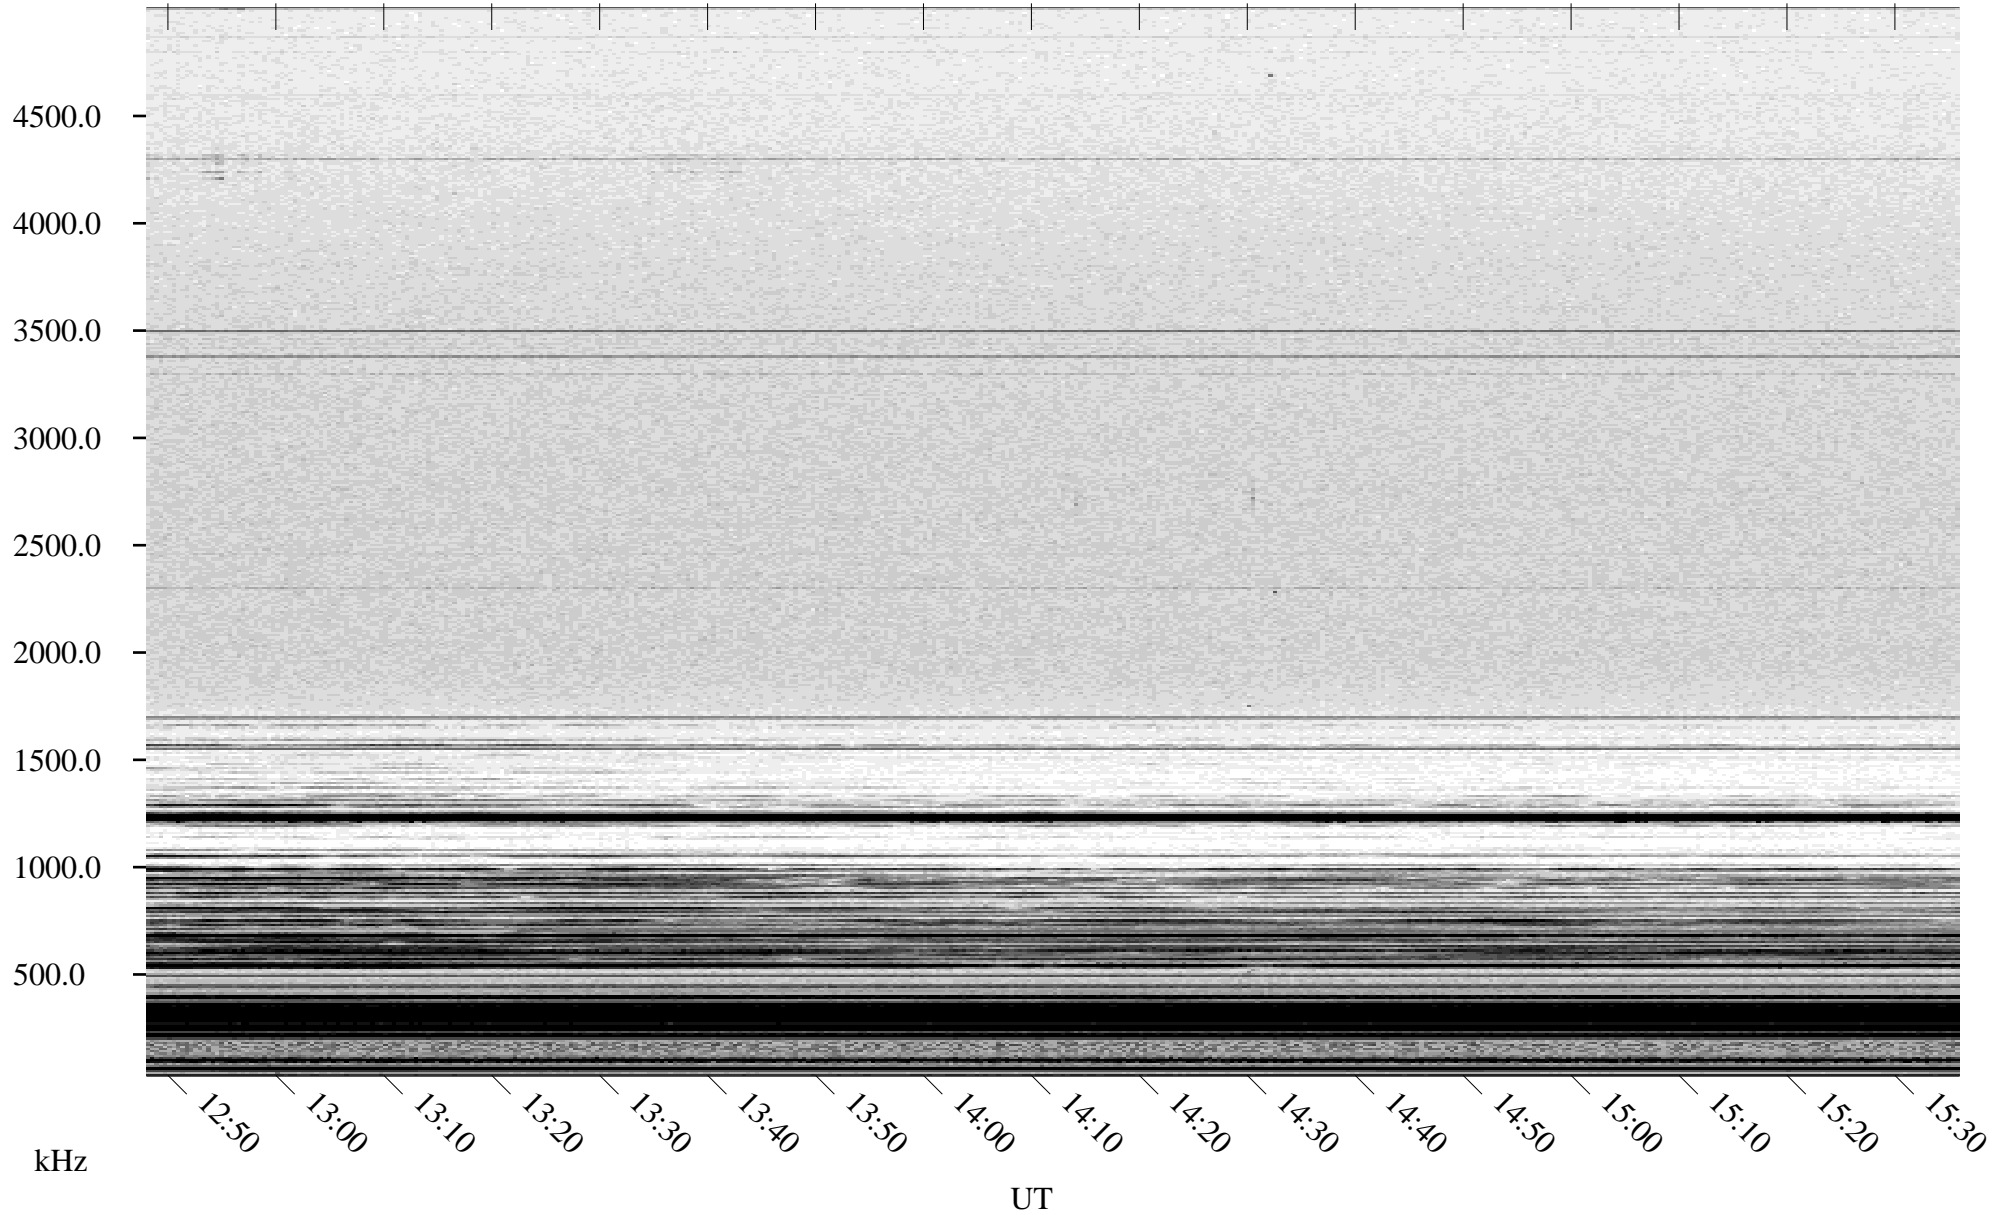

03/10/2005 Churchill, Manitoba

Linear Scale Black = 161 White = 15

ch05069l.r00m max_12

Page 1

03/10/2005 Churchill, Manitoba

Linear Scale Black = 161 White = 15

ch05069l.r00m max_12

Page 2

03/11/2005 Churchill, Manitoba

Linear Scale Black = 161 White = 15

ch05069l.r00m max_12

Page 3

03/11/2005 Churchill, Manitoba

Linear Scale Black = 161 White = 15

ch05069l.r00m max_12

Page 4

03/11/2005 Churchill, Manitoba

Linear Scale Black = 161 White = 15

ch05069l.r00m max_12

03/11/2005 Churchill, Manitoba

Linear Scale Black = 161 White = 15

ch05069l.r00m max_12

Page 6

03/11/2005 Churchill, Manitoba

Linear Scale Black = 161 White = 15

ch05069l.r00m max_12

Page 7

03/11/2005 Churchill, Manitoba

Linear Scale Black = 161 White = 15

ch05069l.r00m max_12

Page 8