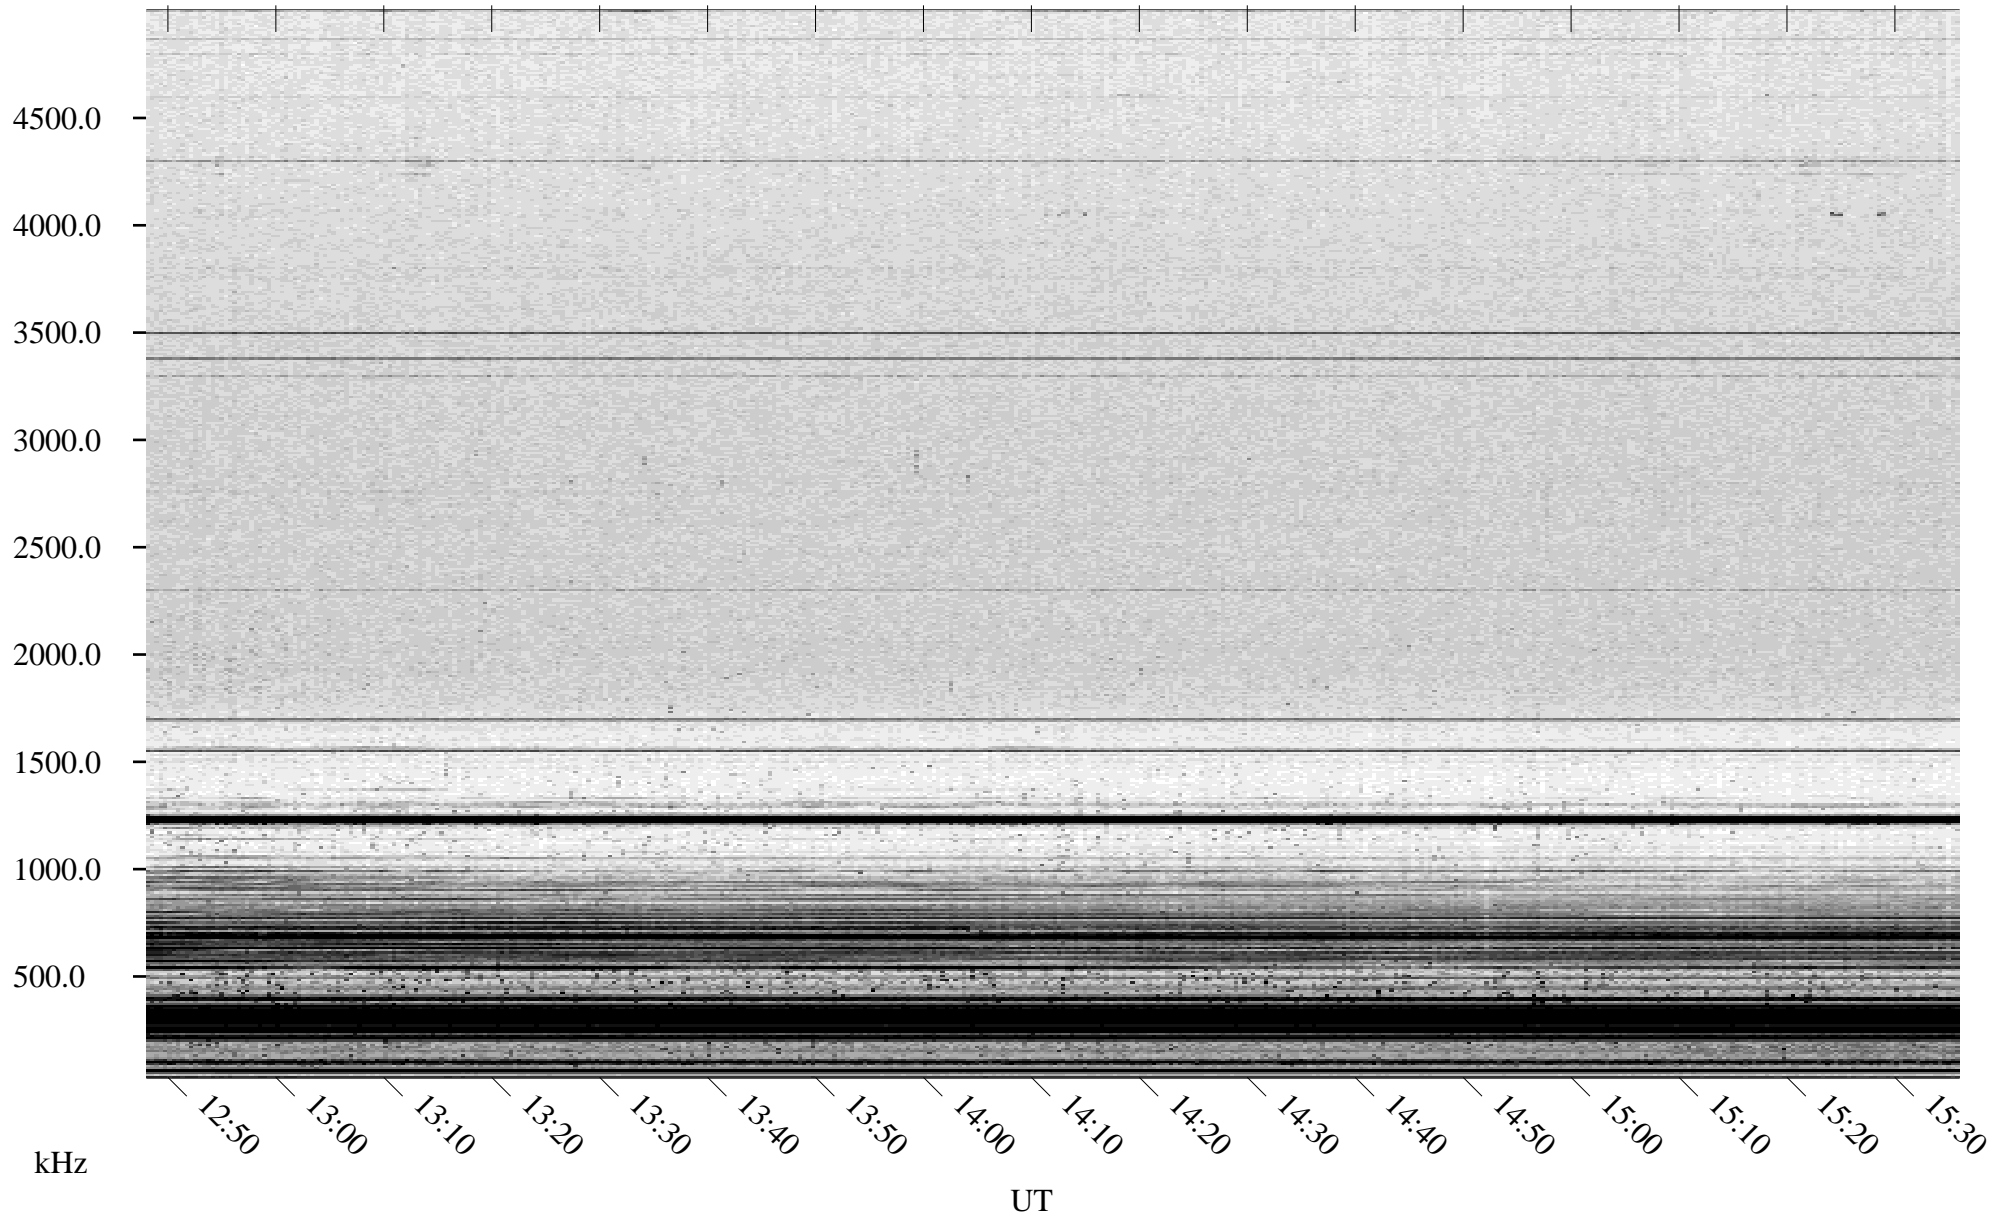

03/12/2005 Churchill, Manitoba

Linear Scale Black = 161 White = 15

ch050711.r00m max_12

Page 1

03/12/2005 Churchill, Manitoba

Linear Scale Black = 161 White = 15

ch050711.r00m max_12

Page 2

03/13/2005 Churchill, Manitoba

Linear Scale Black = 161 White = 15

ch050711.r00m max_12

Page 3

03/13/2005 Churchill, Manitoba

Linear Scale Black = 161 White = 15

ch050711.r00m max_12

Page 4

03/13/2005 Churchill, Manitoba

Linear Scale Black = 161 White = 15

ch050711.r00m max_12

Page 5

03/13/2005 Churchill, Manitoba

Linear Scale Black = 161 White = 15

ch050711.r00m max_12

Page 6

03/13/2005 Churchill, Manitoba

Linear Scale Black = 161 White = 15

ch050711.r00m max_12

Page 7

03/13/2005 Churchill, Manitoba

Linear Scale Black = 161 White = 15

ch050711.r00m max_12

Page 8