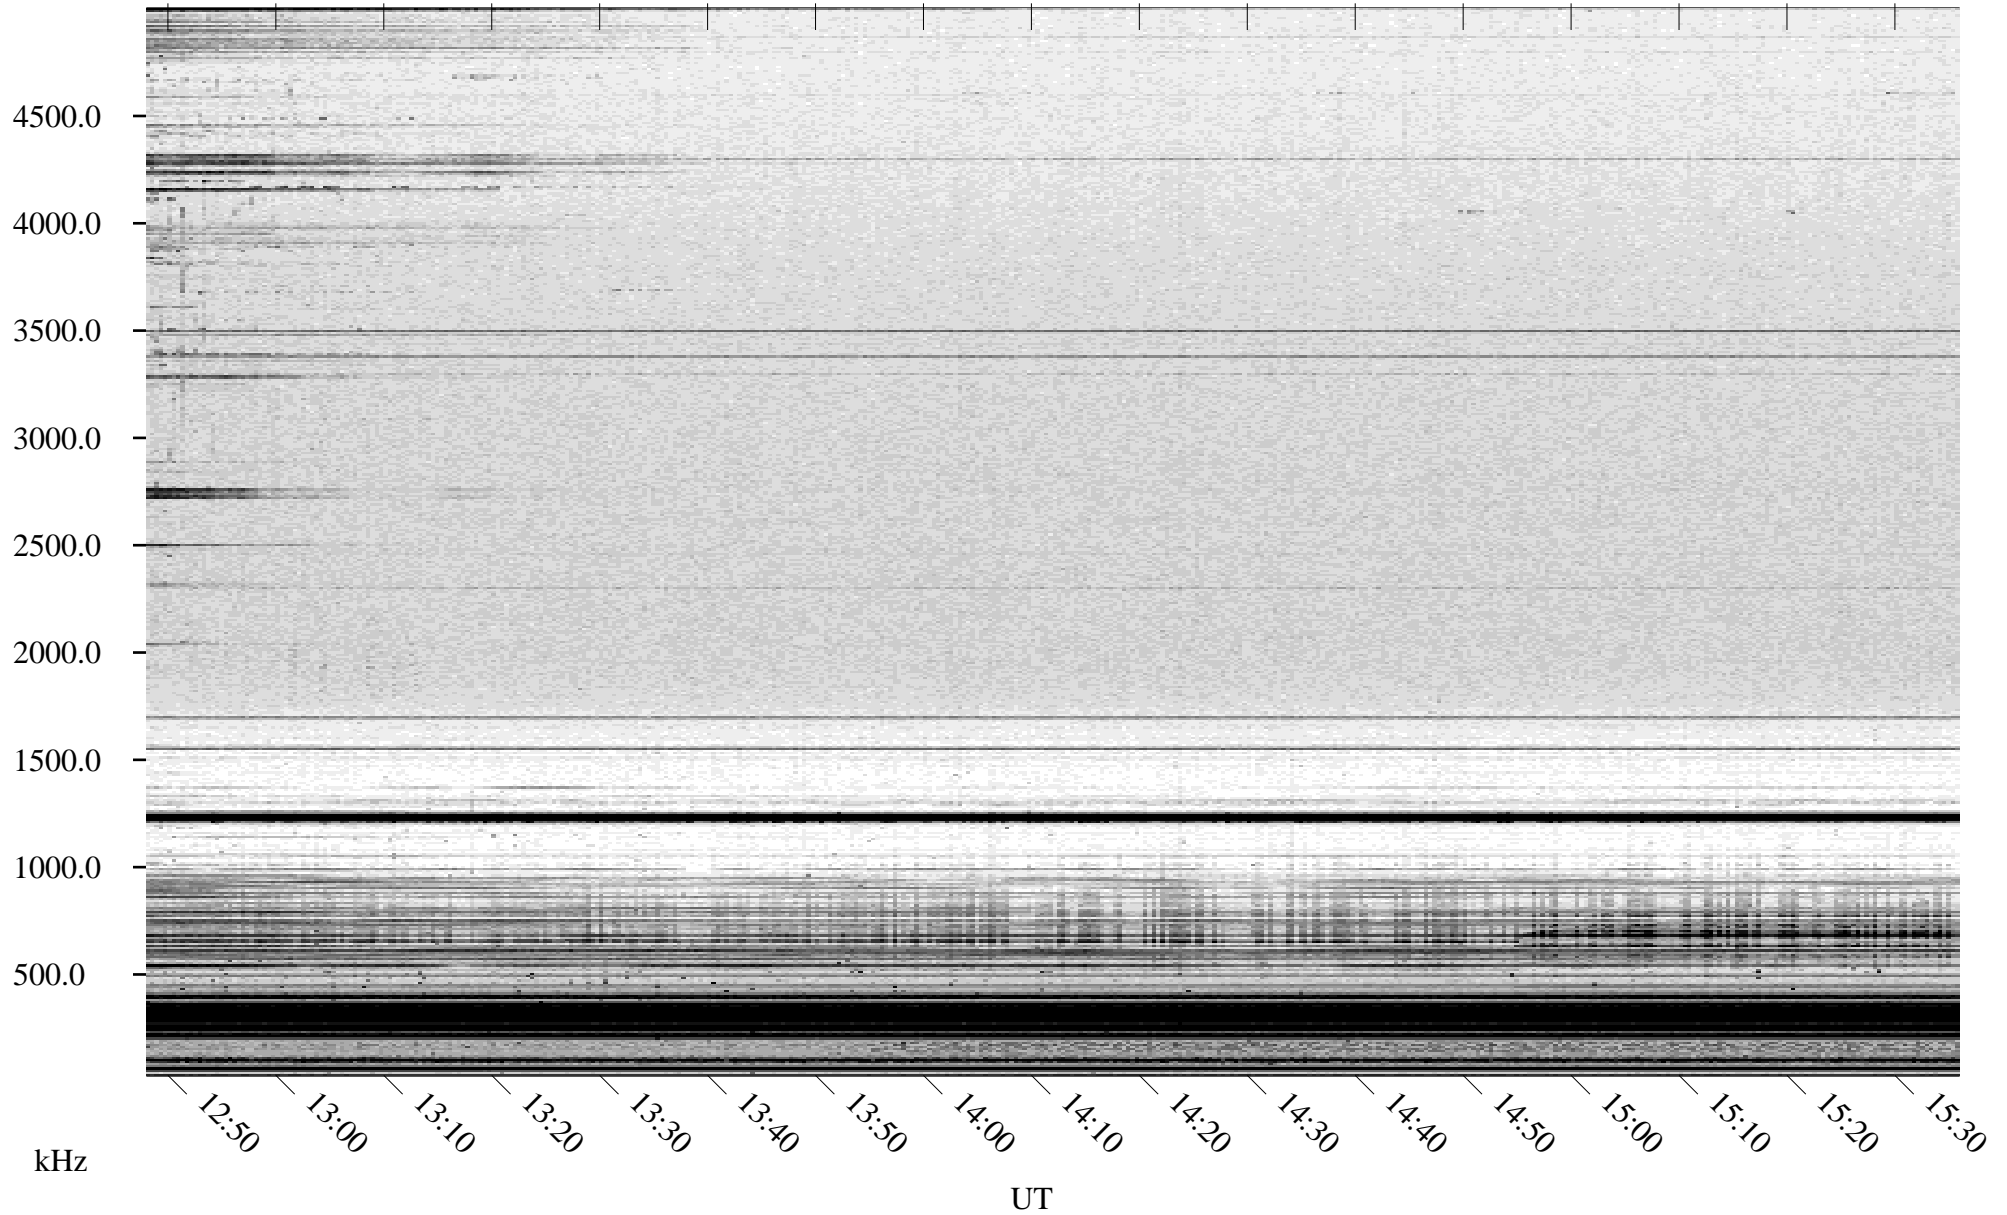

03/13/2005 Churchill, Manitoba

Linear Scale Black = 161 White = 15

ch05072l.r00m max_12

Page 1

03/13/2005 Churchill, Manitoba

Linear Scale Black = 161 White = 15

ch05072l.r00m max_12

Page 2

03/14/2005 Churchill, Manitoba

Linear Scale Black = 161 White = 15

ch05072l.r00m max_12

Page 3

03/14/2005 Churchill, Manitoba

Linear Scale Black = 161 White = 15

ch05072l.r00m max_12

Page 4

03/14/2005 Churchill, Manitoba

Linear Scale Black = 161 White = 15

ch05072l.r00m max_12

Page 5

03/14/2005 Churchill, Manitoba

Linear Scale Black = 161 White = 15

ch05072l.r00m max_12

Page 6

03/14/2005 Churchill, Manitoba

Linear Scale Black = 161 White = 15

ch05072l.r00m max_12

Page 7

03/14/2005 Churchill, Manitoba

Linear Scale Black = 161 White = 15

ch05072l.r00m max_12

Page 8