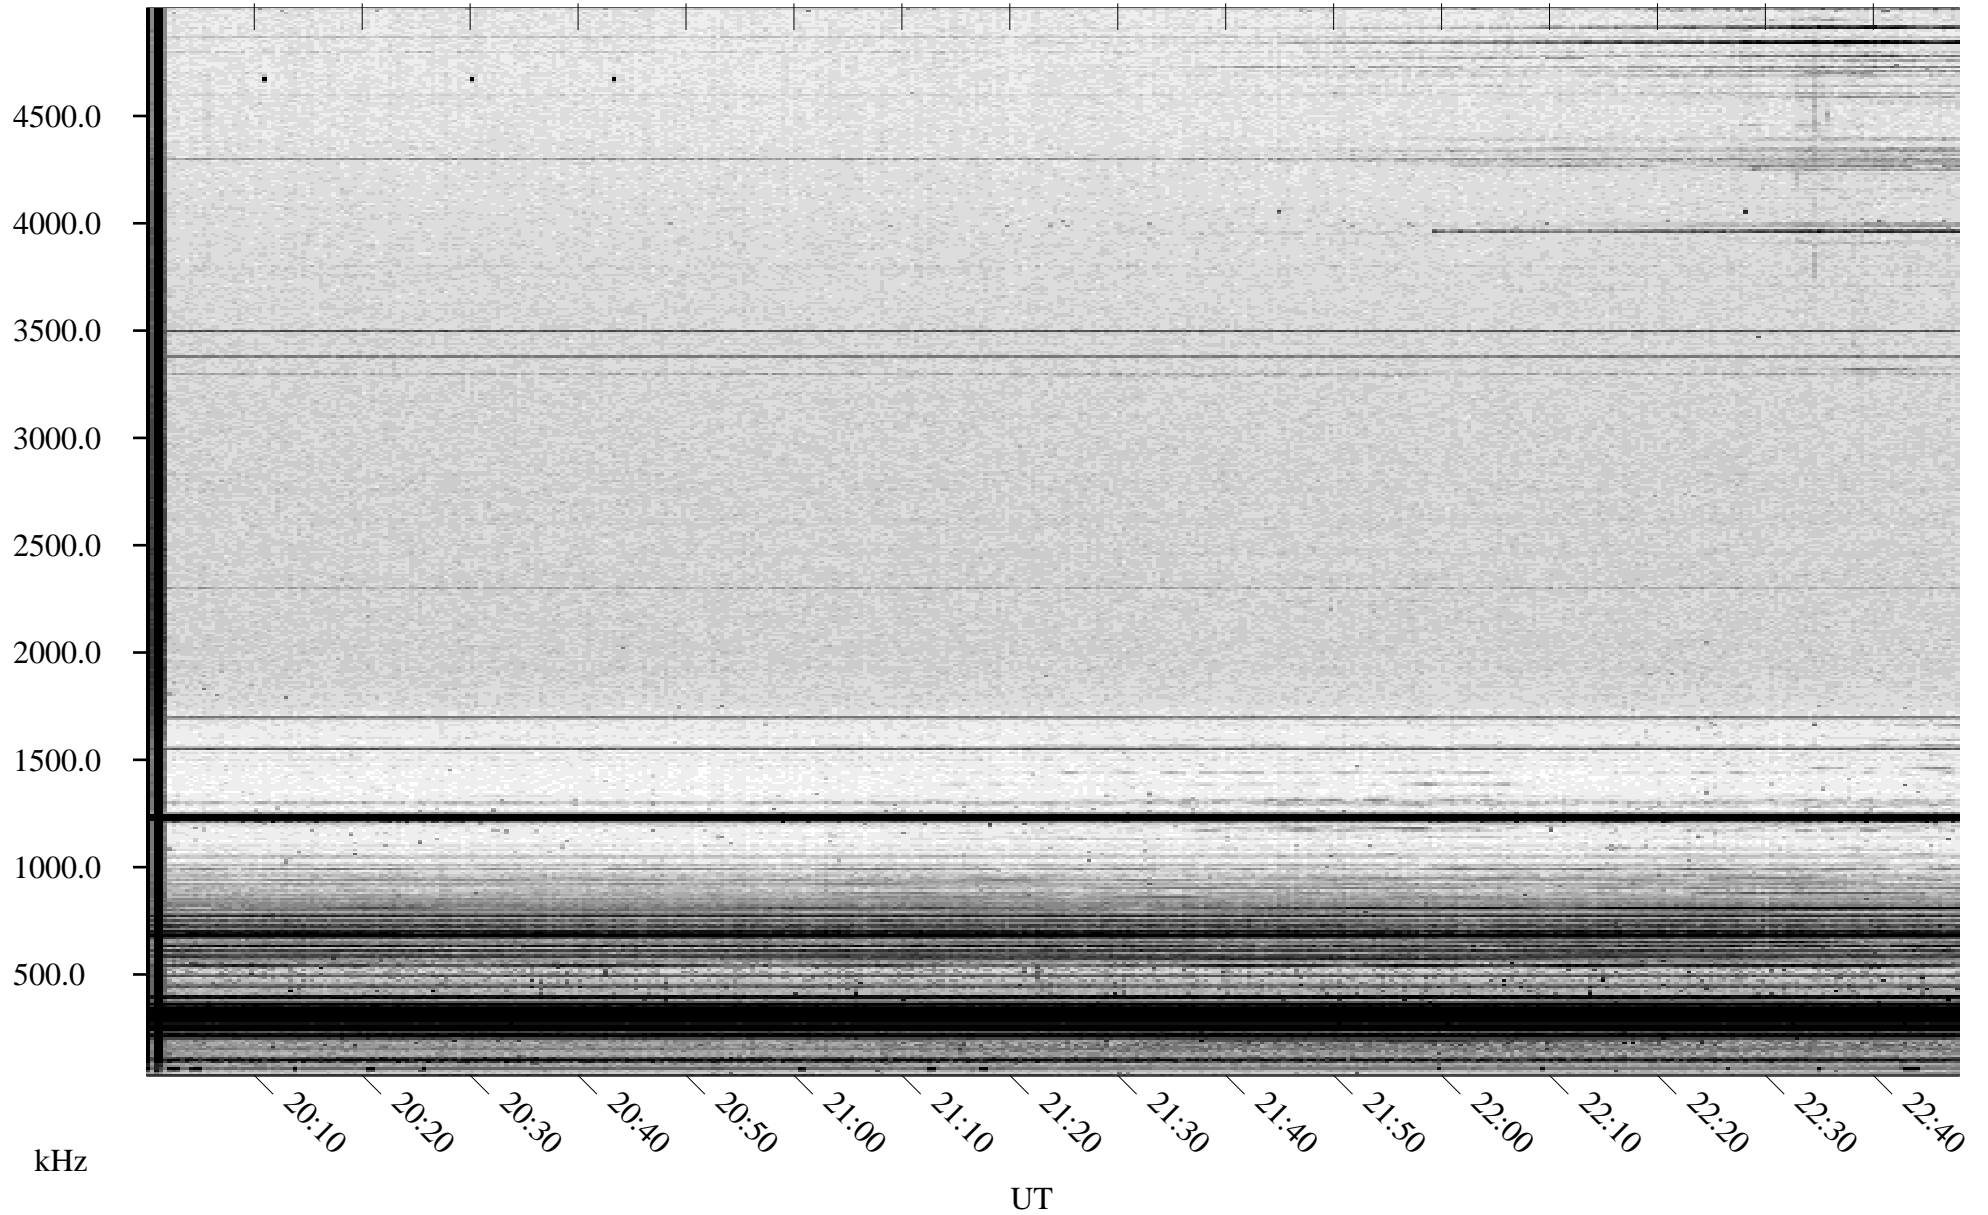

03/13/2005 Churchill, Manitoba

Linear Scale Black = 161 White = 15

ch05072l.r00m max_12

Page 1

03/13/2005 Churchill, Manitoba

Linear Scale Black = 161 White = 15

ch05072l.r00m max_12

Page 2

03/14/2005 Churchill, Manitoba

Linear Scale Black = 161 White = 15

ch05072l.r00m max_12

Page 3

03/14/2005 Churchill, Manitoba

Linear Scale Black = 161 White = 15

ch05072l.r00m max_12

Page 4

03/14/2005 Churchill, Manitoba

Linear Scale Black = 161 White = 15

ch05072l.r00m max_12

Page 5

03/14/2005 Churchill, Manitoba

Linear Scale Black = 161 White = 15

ch05072l.r00m max_12

Page 6

03/14/2005 Churchill, Manitoba

Linear Scale Black = 161 White = 15

ch05072l.r00m max_12

Page 7

03/14/2005 Churchill, Manitoba

Linear Scale Black = 161 White = 15

ch05072l.r00m max_12

Page 8