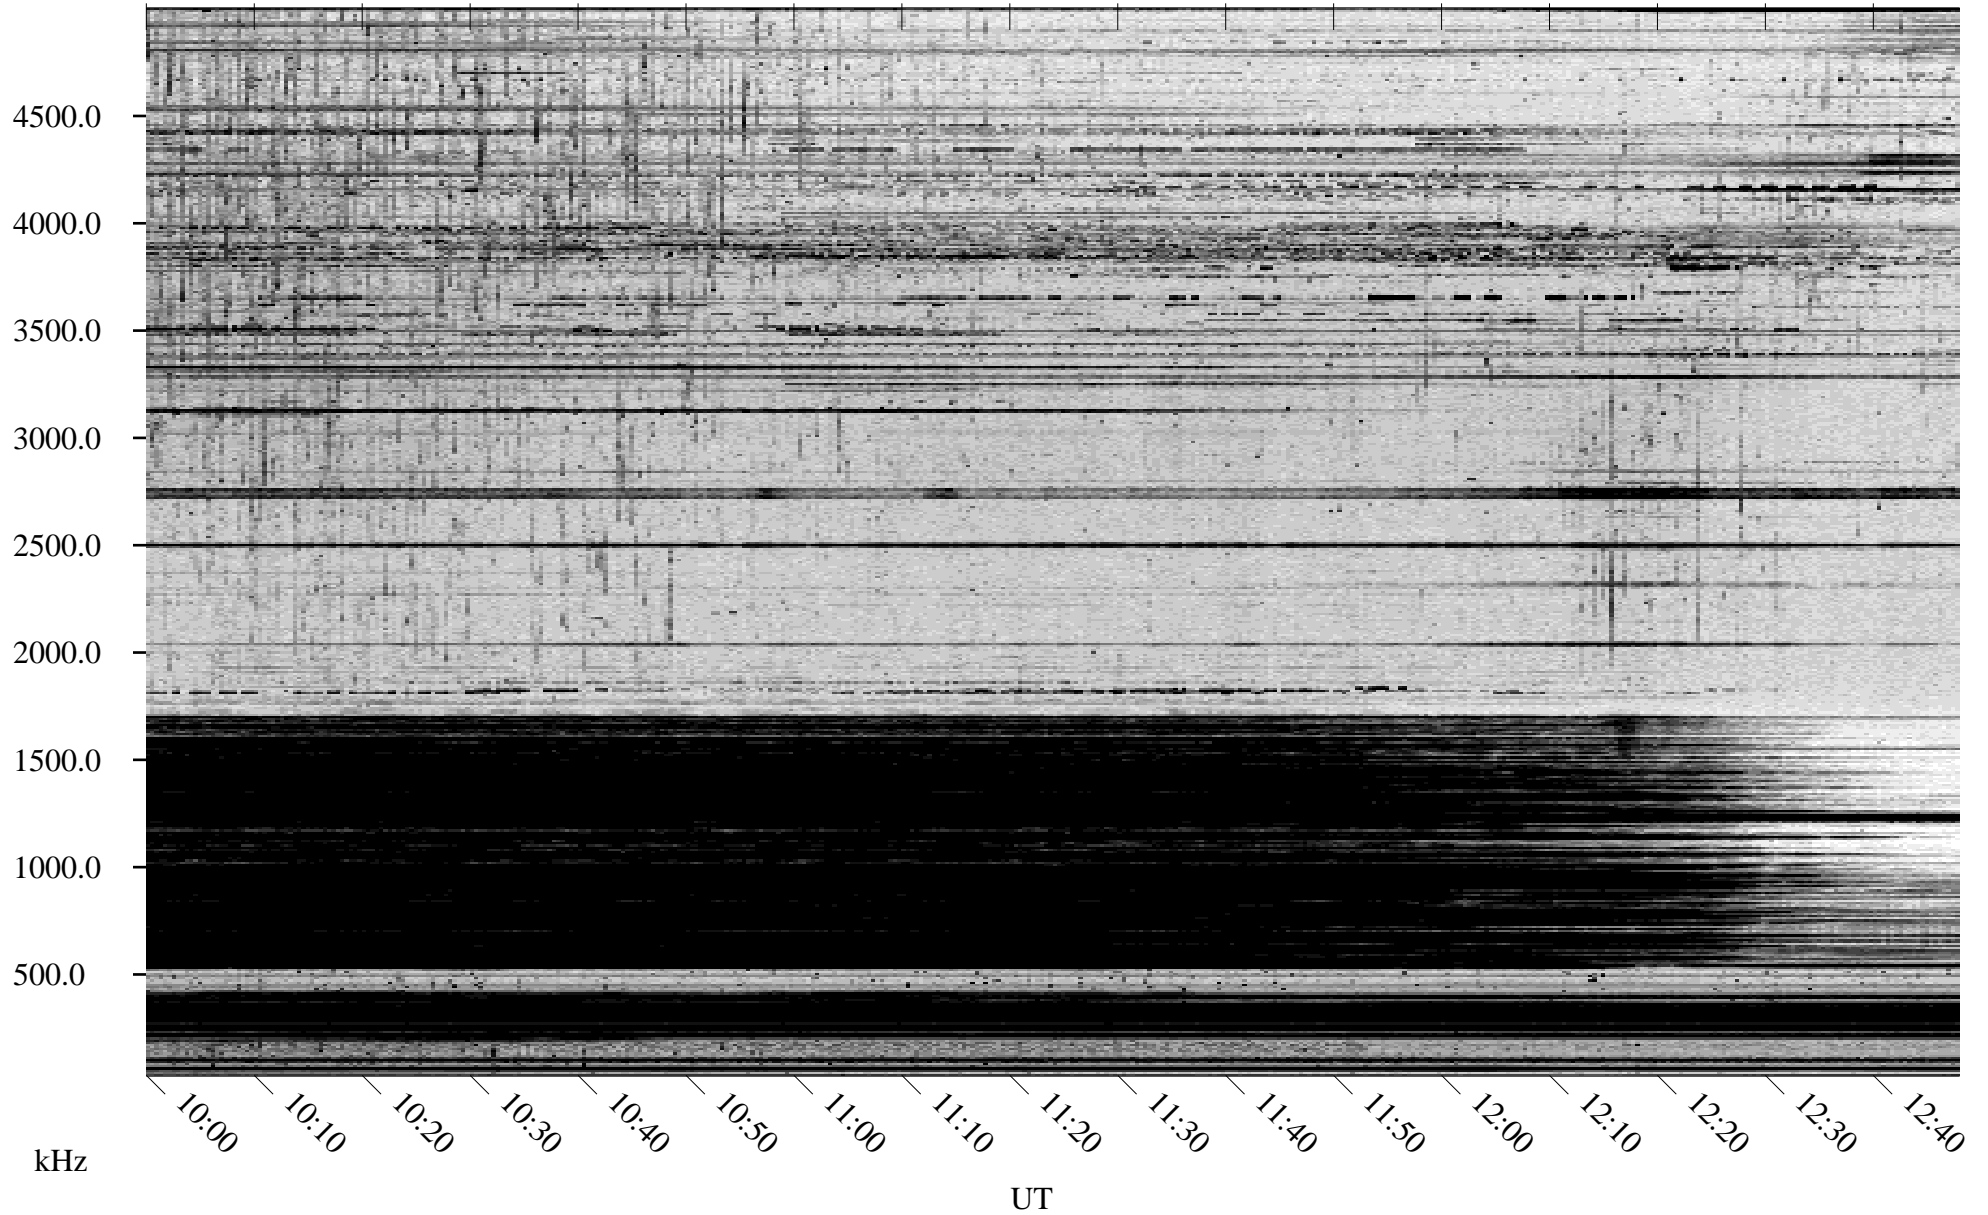

03/13/2005 Churchill, Manitoba

Linear Scale Black = 161 White = 15

ch05072l.r00m max_12

Page 1

03/13/2005 Churchill, Manitoba

Linear Scale Black = 161 White = 15

ch05072l.r00m max_12

Page 2

03/14/2005 Churchill, Manitoba

Linear Scale Black = 161 White = 15

ch05072l.r00m max_12

Page 3

03/14/2005 Churchill, Manitoba

Linear Scale Black = 161 White = 15

ch05072l.r00m max_12

Page 4

03/14/2005 Churchill, Manitoba

Linear Scale Black = 161 White = 15

ch05072l.r00m max_12

Page 5

03/14/2005 Churchill, Manitoba

Linear Scale Black = 161 White = 15

ch05072l.r00m max_12

Page 6

03/14/2005 Churchill, Manitoba

Linear Scale Black = 161 White = 15

ch05072l.r00m max_12

Page 7

03/14/2005 Churchill, Manitoba

Linear Scale Black = 161 White = 15

ch05072l.r00m max_12

Page 8