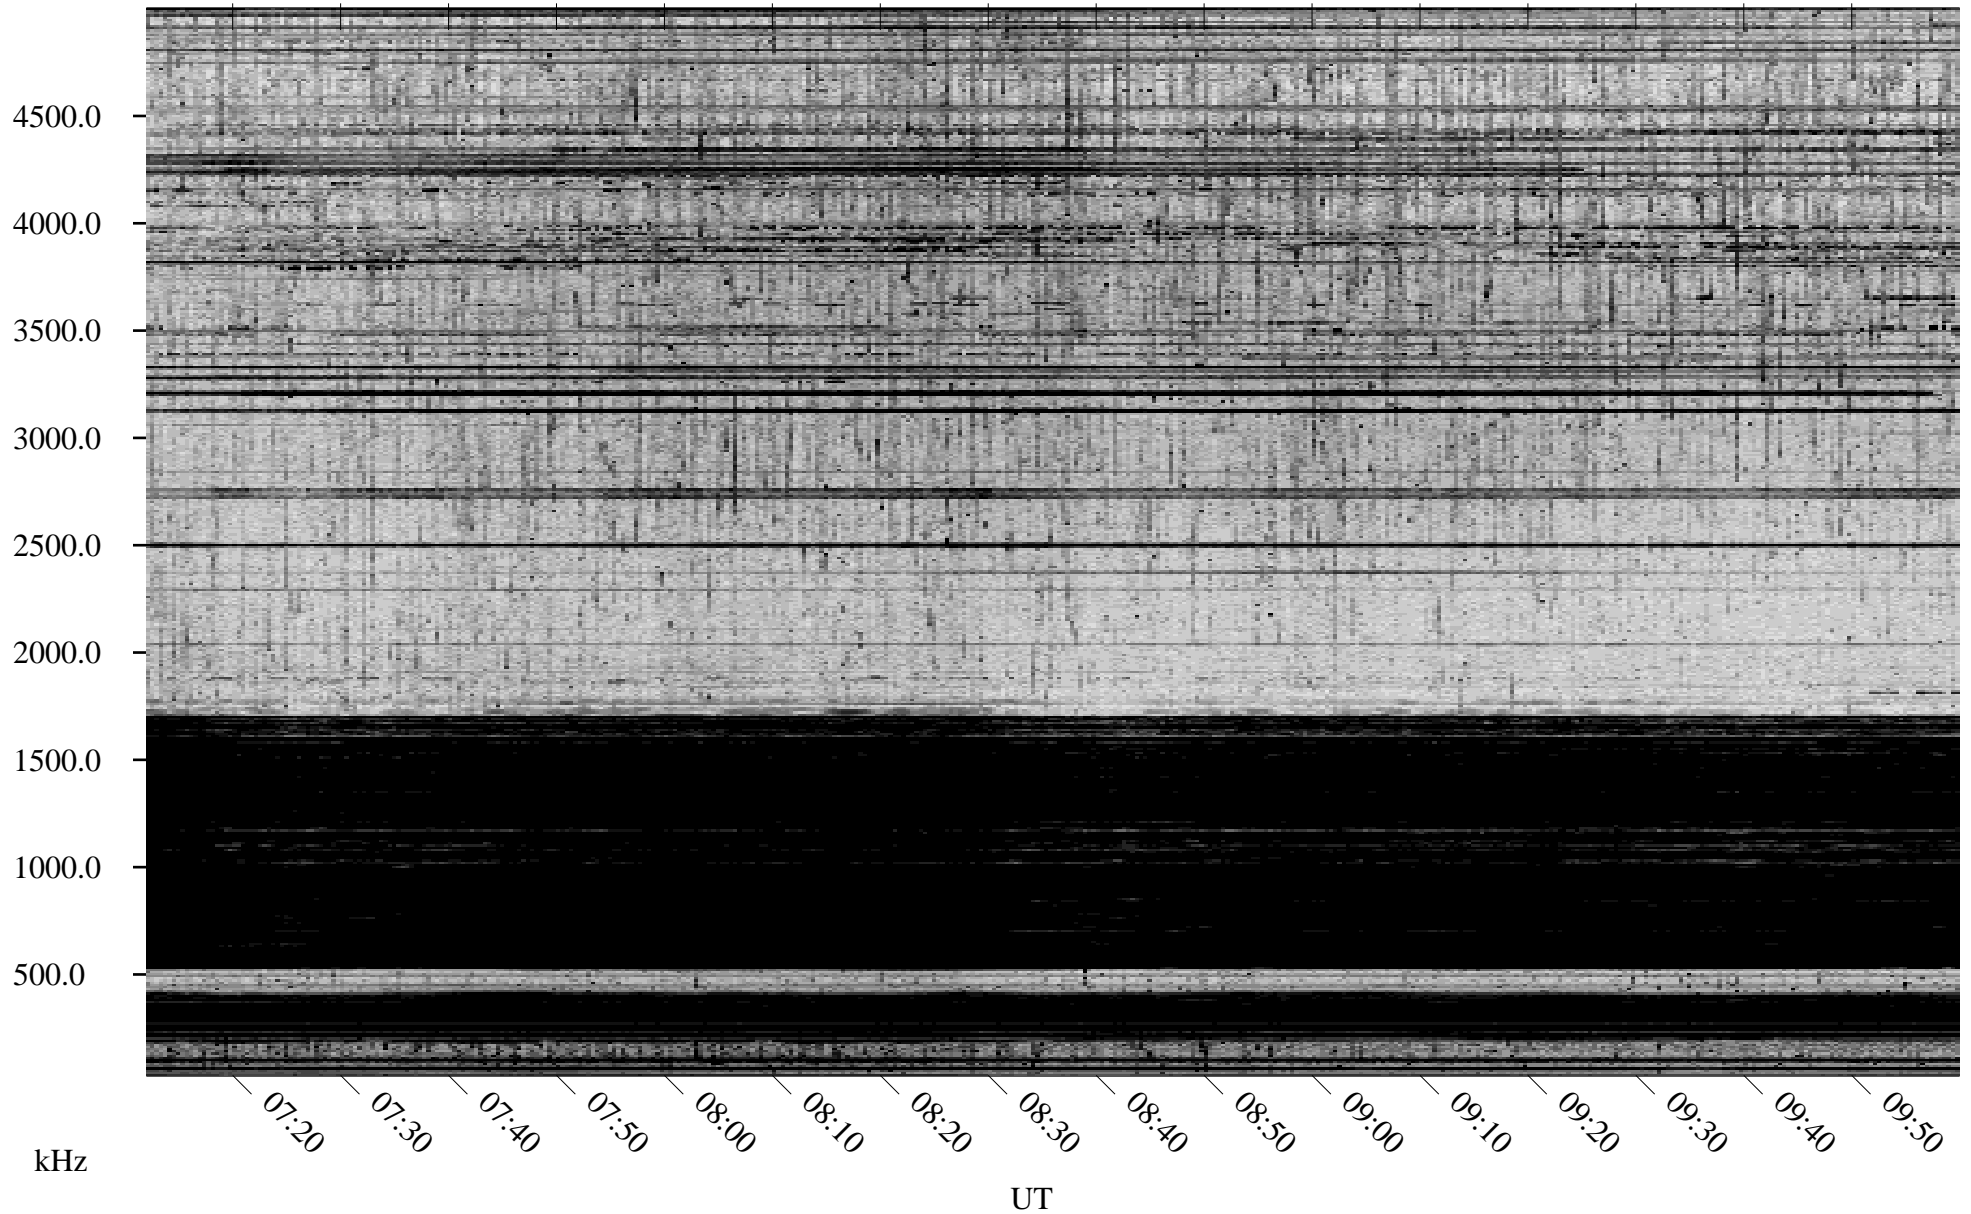

03/13/2005 Churchill, Manitoba

Linear Scale Black = 161 White = 15

ch05072l.r00m max_12

Page 1

03/13/2005 Churchill, Manitoba

Linear Scale Black = 161 White = 15

ch05072l.r00m max_12

Page 2

03/14/2005 Churchill, Manitoba

Linear Scale Black = 161 White = 15

ch05072l.r00m max_12

Page 3

03/14/2005 Churchill, Manitoba

Linear Scale Black = 161 White = 15

ch05072l.r00m max_12

Page 4

03/14/2005 Churchill, Manitoba

Linear Scale Black = 161 White = 15

ch05072l.r00m max_12

Page 5

03/14/2005 Churchill, Manitoba

Linear Scale Black = 161 White = 15

ch05072l.r00m max_12

Page 6

03/14/2005 Churchill, Manitoba

Linear Scale Black = 161 White = 15

ch05072l.r00m max_12

Page 7

03/14/2005 Churchill, Manitoba

Linear Scale Black = 161 White = 15

ch05072l.r00m max_12

Page 8