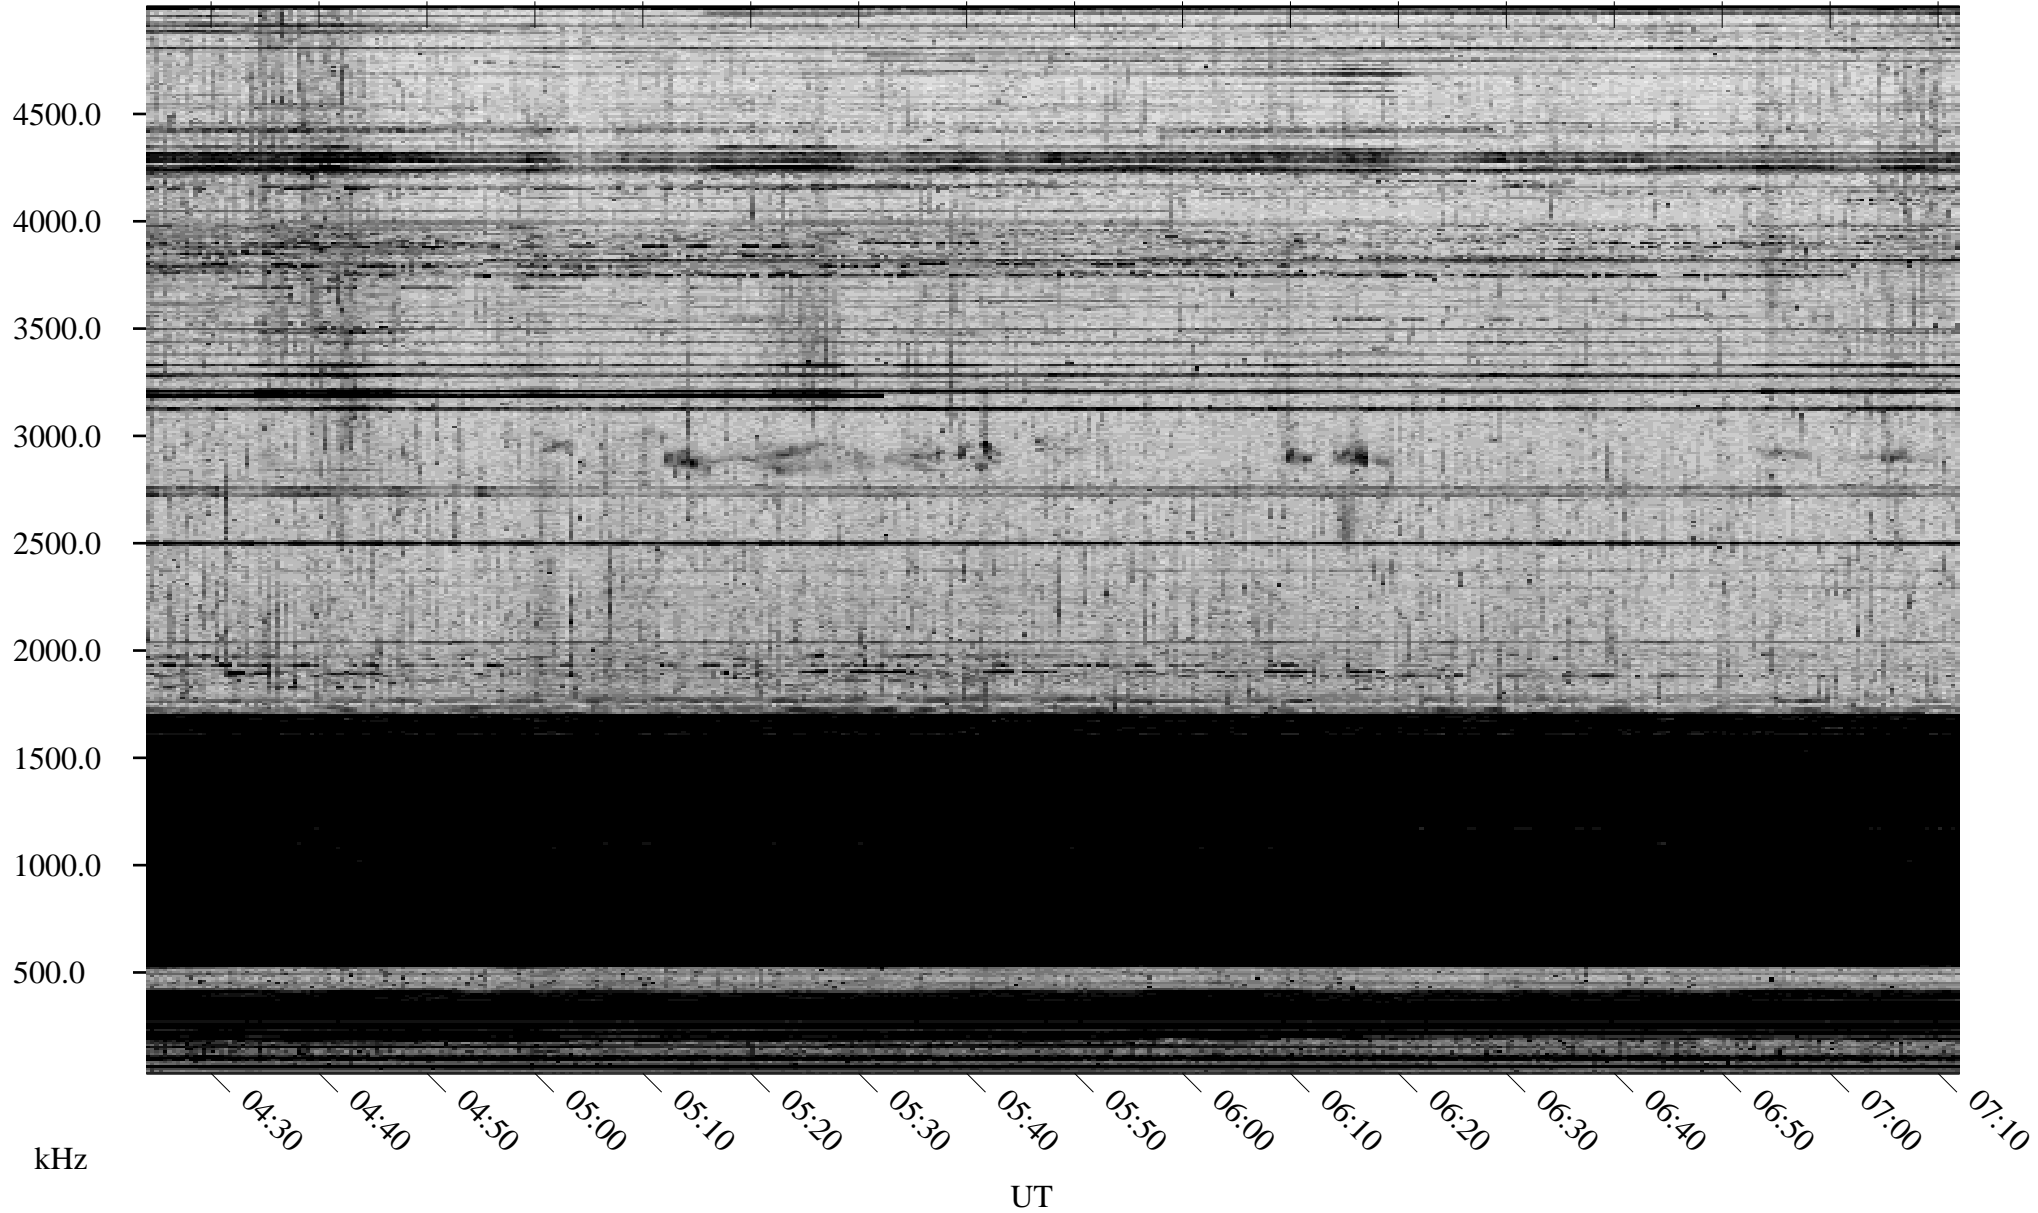

03/13/2005 Churchill, Manitoba

Linear Scale Black = 161 White = 15

ch05072l.r00m max_12

Page 1

03/13/2005 Churchill, Manitoba

Linear Scale Black = 161 White = 15

ch05072l.r00m max_12

Page 2

03/14/2005 Churchill, Manitoba

Linear Scale Black = 161 White = 15

ch05072l.r00m max_12

Page 3

03/14/2005 Churchill, Manitoba

Linear Scale Black = 161 White = 15

ch05072l.r00m max_12

Page 4

03/14/2005 Churchill, Manitoba

Linear Scale Black = 161 White = 15

ch05072l.r00m max_12

Page 5

03/14/2005 Churchill, Manitoba

Linear Scale Black = 161 White = 15

ch05072l.r00m max_12

Page 6

03/14/2005 Churchill, Manitoba

Linear Scale Black = 161 White = 15

ch05072l.r00m max_12

Page 7

03/14/2005 Churchill, Manitoba

Linear Scale Black = 161 White = 15

ch05072l.r00m max_12

Page 8