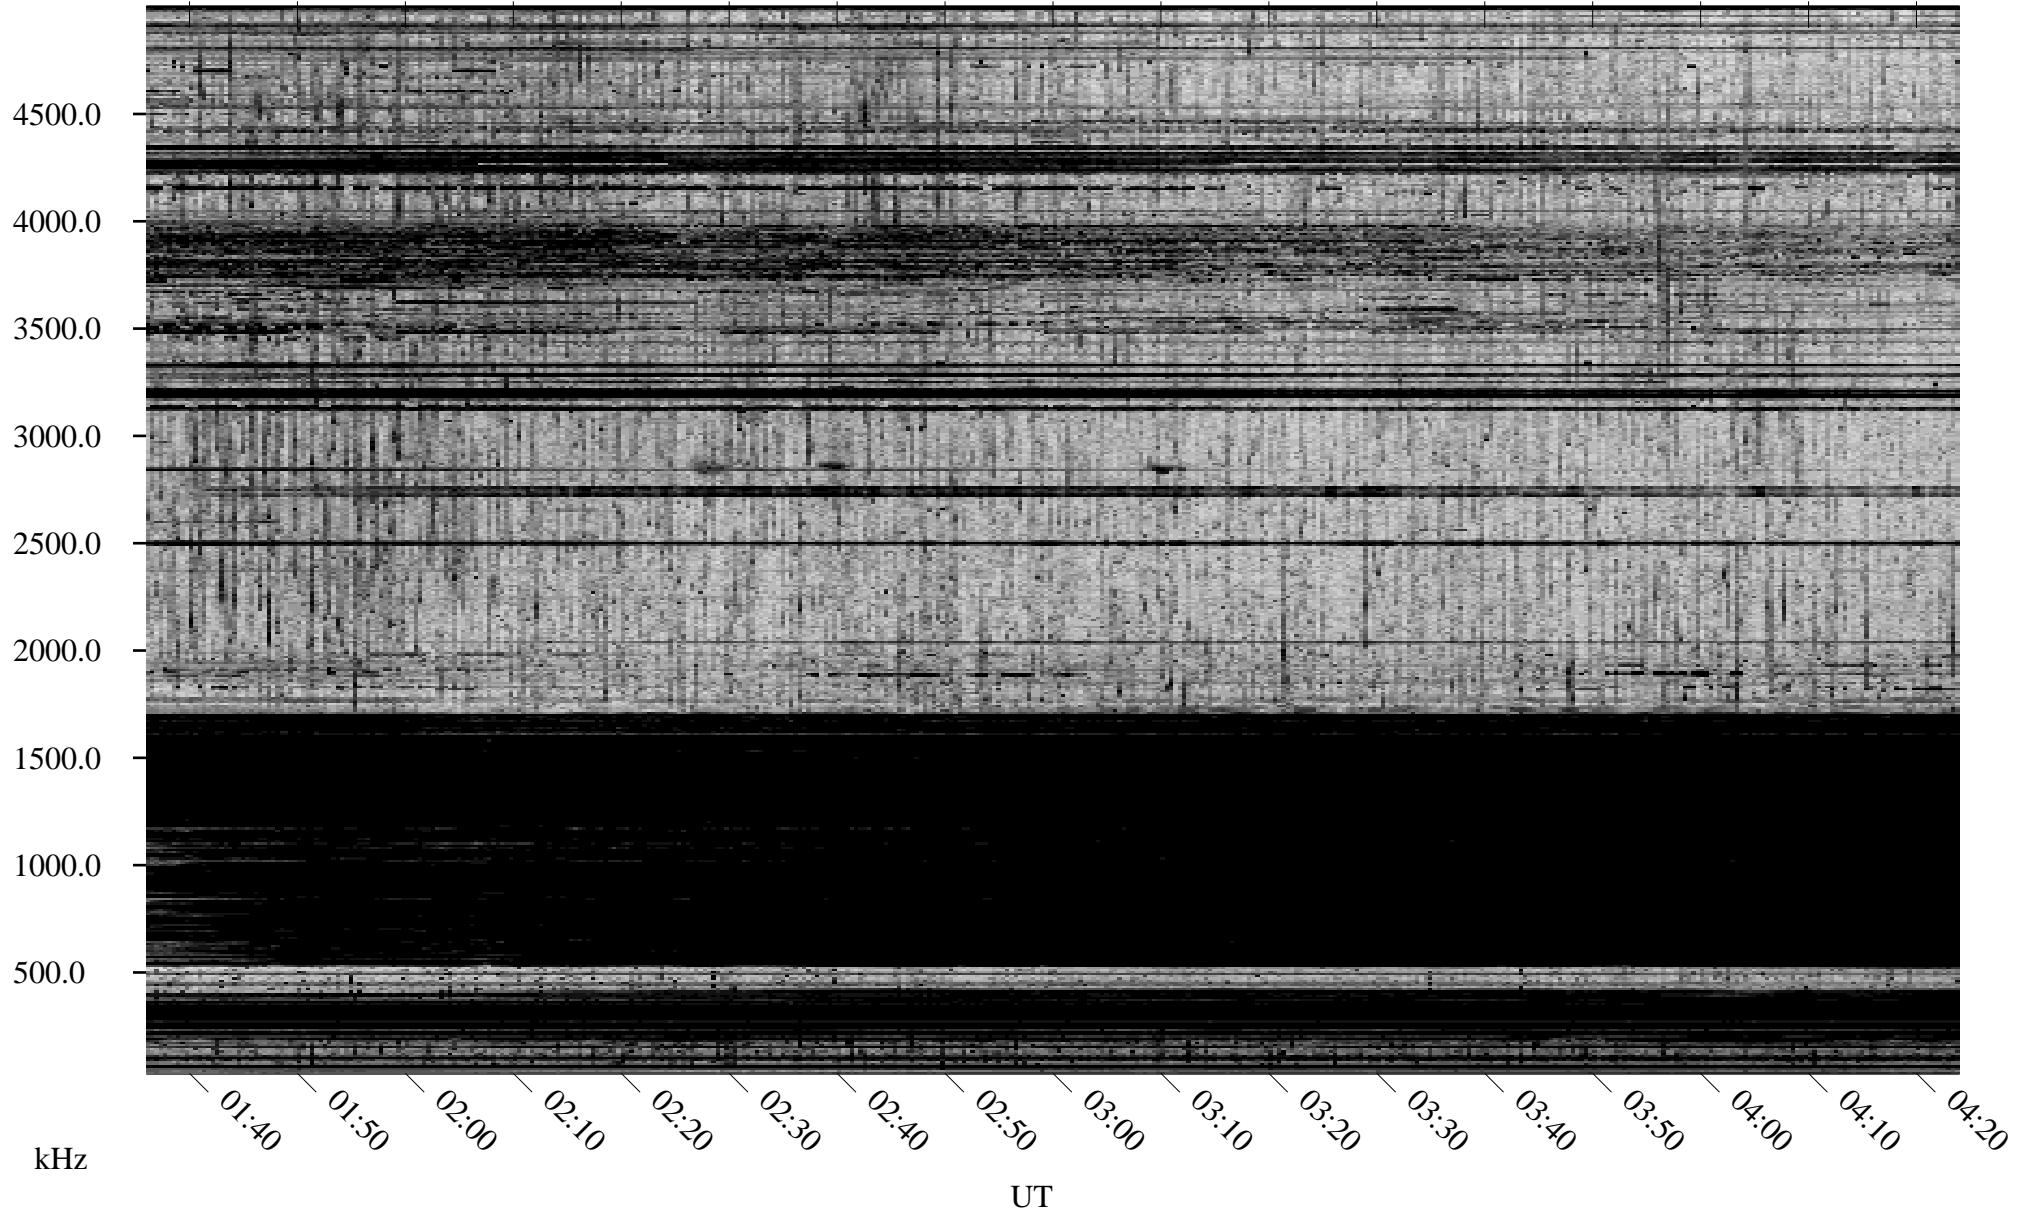

03/13/2005 Churchill, Manitoba

Linear Scale Black = 161 White = 15

ch05072l.r00m max_12

Page 1

03/13/2005 Churchill, Manitoba

Linear Scale Black = 161 White = 15

ch05072l.r00m max_12

Page 2

03/14/2005 Churchill, Manitoba

Linear Scale Black = 161 White = 15

ch05072l.r00m max_12

Page 3

03/14/2005 Churchill, Manitoba

Linear Scale Black = 161 White = 15

ch05072l.r00m max_12

Page 4

03/14/2005 Churchill, Manitoba

Linear Scale Black = 161 White = 15

ch05072l.r00m max_12

Page 5

03/14/2005 Churchill, Manitoba

Linear Scale Black = 161 White = 15

ch05072l.r00m max_12

Page 6

03/14/2005 Churchill, Manitoba

Linear Scale Black = 161 White = 15

ch05072l.r00m max_12

Page 7

03/14/2005 Churchill, Manitoba

Linear Scale Black = 161 White = 15

ch05072l.r00m max_12

Page 8