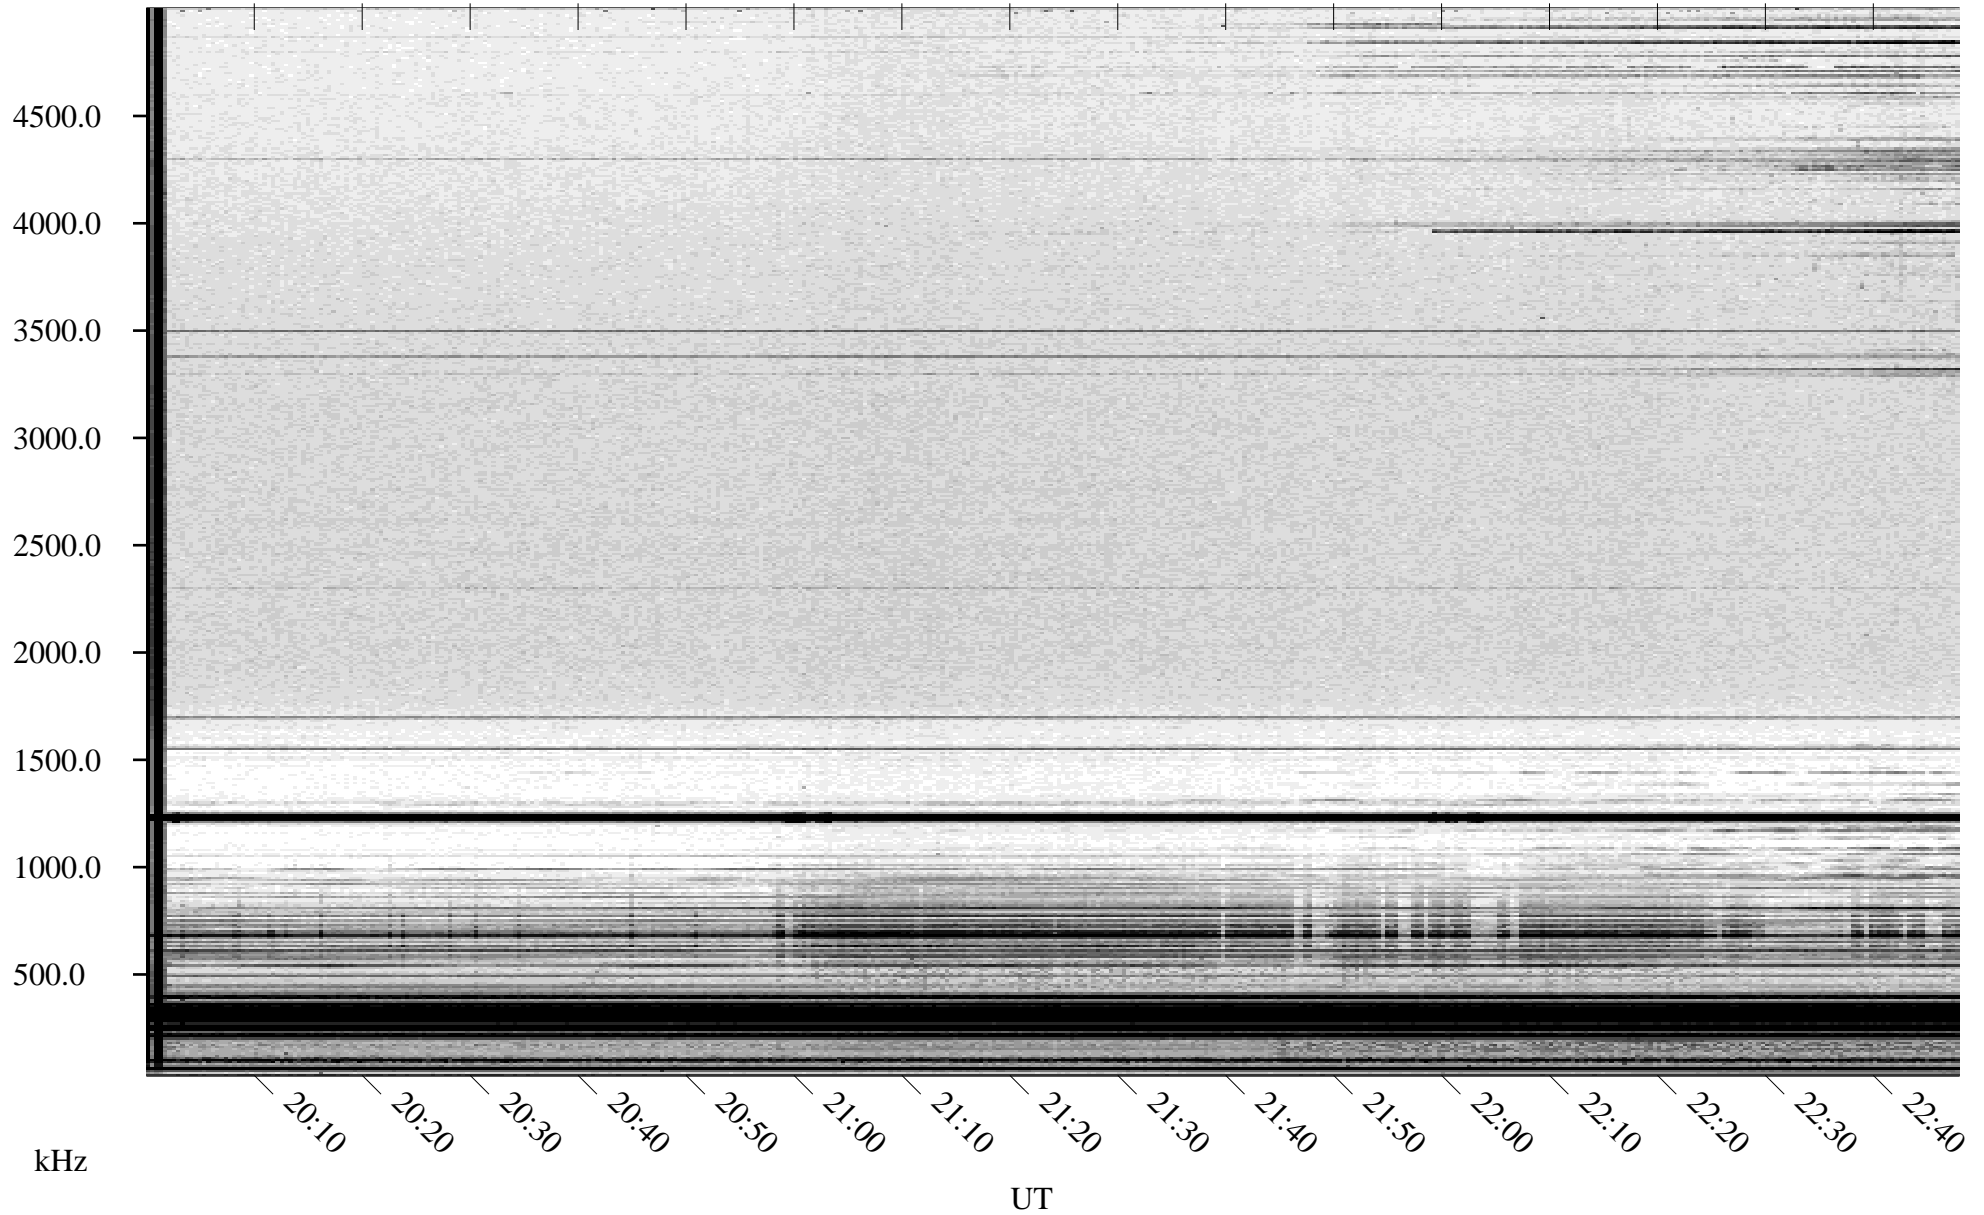

03/14/2005 Churchill, Manitoba

Linear Scale Black = 161 White = 15

ch05073l.r00m max_12

Page 1

03/14/2005 Churchill, Manitoba

Linear Scale Black = 161 White = 15

ch05073l.r00m max_12

Page 2

03/15/2005 Churchill, Manitoba

Linear Scale Black = 161 White = 15

ch05073l.r00m max_12

Page 3

03/15/2005 Churchill, Manitoba

Linear Scale Black = 161 White = 15

ch050731.r00m max_12

Page 4

03/15/2005 Churchill, Manitoba

Linear Scale Black = 161 White = 15

ch050731l.r00m max_12

Page 5

03/15/2005 Churchill, Manitoba

Linear Scale Black = 161 White = 15

ch05073l.r00m max_12

Page 6

03/15/2005 Churchill, Manitoba

Linear Scale Black = 161 White = 15

ch05073l.r00m max_12

Page 7

03/15/2005 Churchill, Manitoba

Linear Scale Black = 161 White = 15

ch05073l.r00m max_12