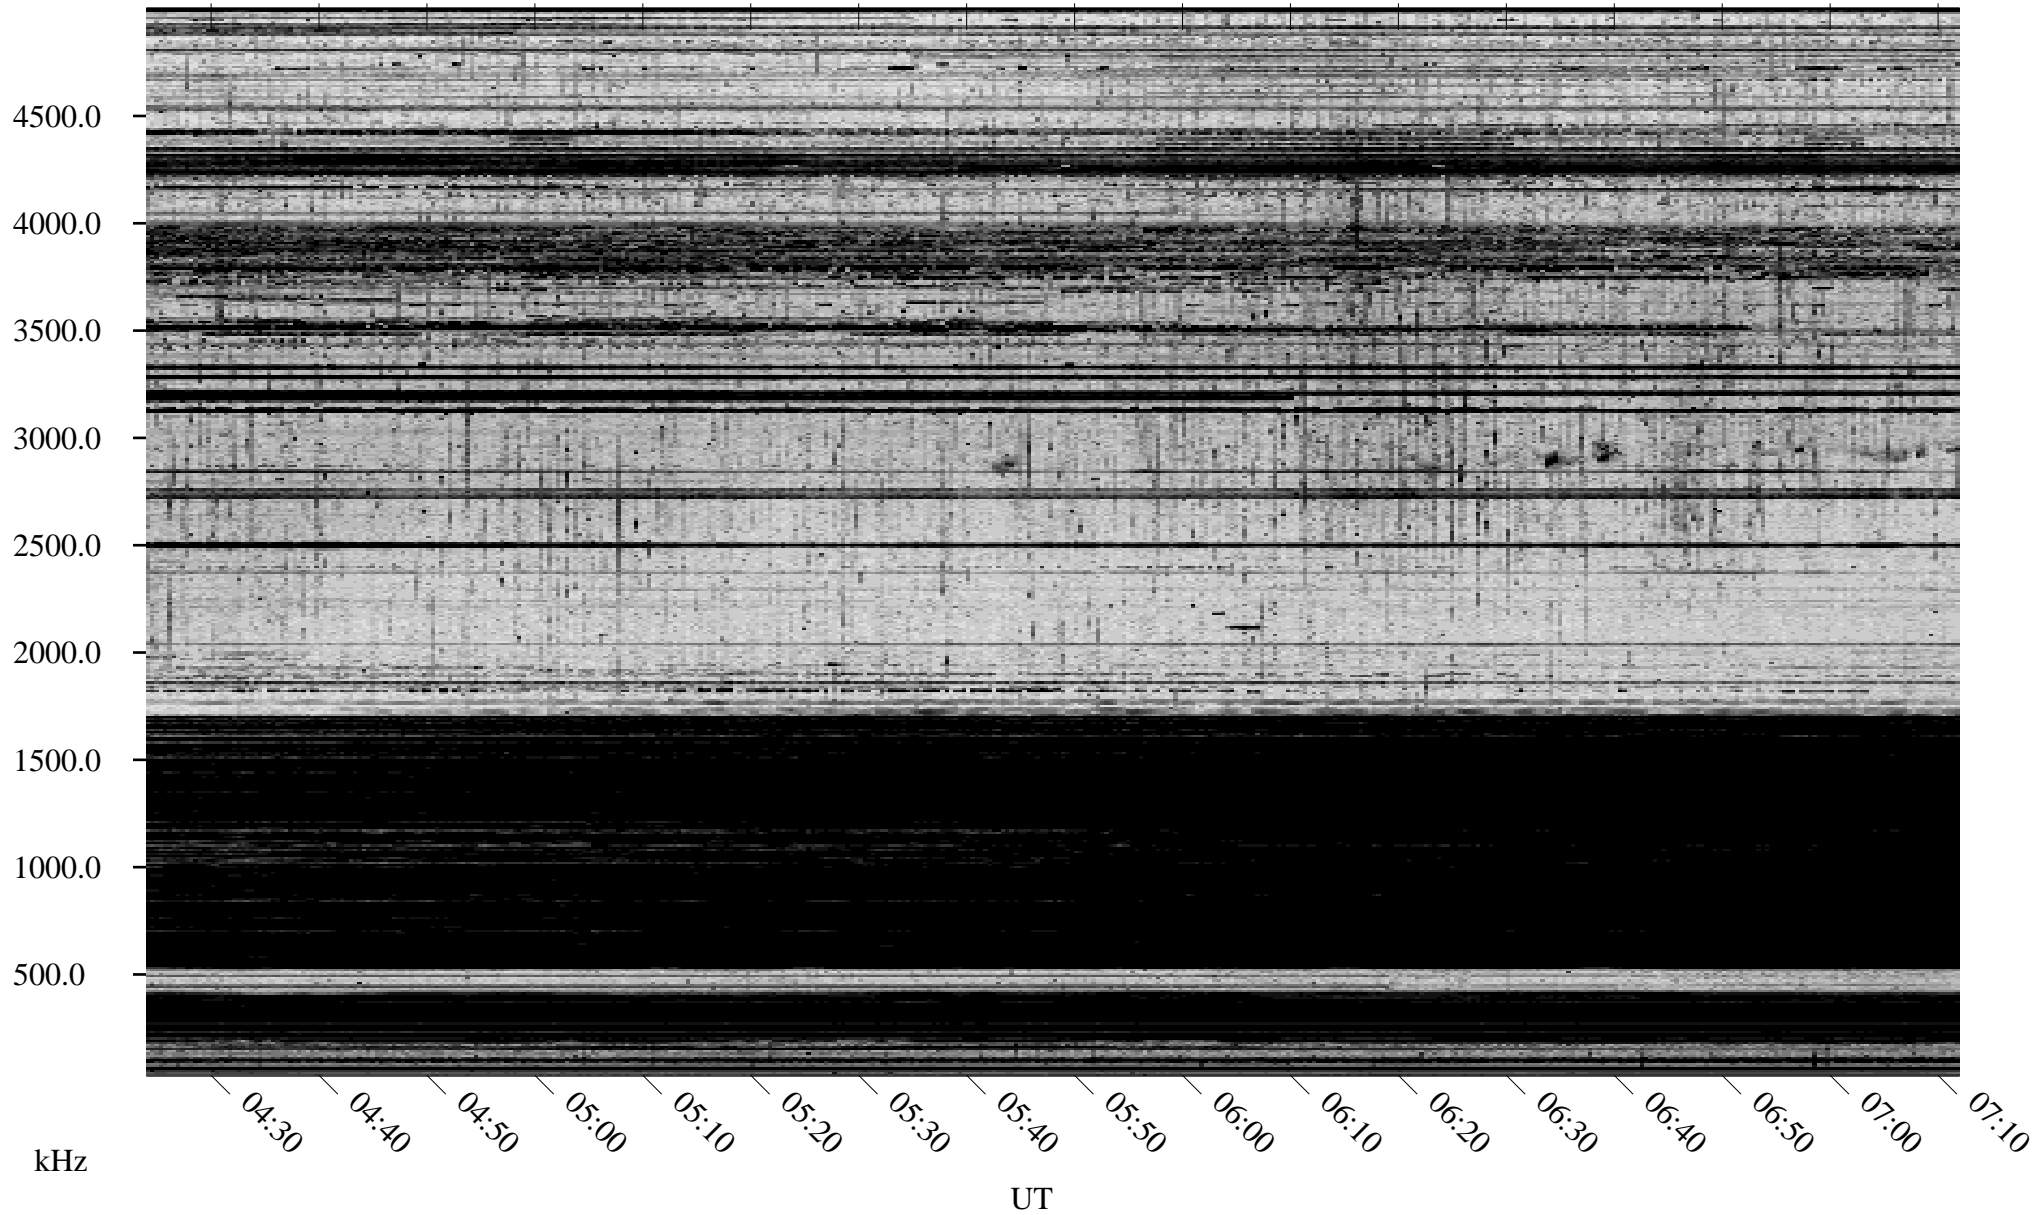

03/14/2005 Churchill, Manitoba

Linear Scale Black = 161 White = 15

ch05073l.r00m max_12

Page 1

03/14/2005 Churchill, Manitoba

Linear Scale Black = 161 White = 15

ch05073l.r00m max_12

Page 2

03/15/2005 Churchill, Manitoba

Linear Scale Black = 161 White = 15

ch05073l.r00m max_12

Page 3

03/15/2005 Churchill, Manitoba

Linear Scale Black = 161 White = 15

ch050731.r00m max_12

Page 4

03/15/2005 Churchill, Manitoba

Linear Scale Black = 161 White = 15

ch050731l.r00m max_12

Page 5

03/15/2005 Churchill, Manitoba

Linear Scale Black = 161 White = 15

ch05073l.r00m max_12

Page 6

03/15/2005 Churchill, Manitoba

Linear Scale Black = 161 White = 15

ch05073l.r00m max_12

Page 7

03/15/2005 Churchill, Manitoba

Linear Scale Black = 161 White = 15

ch05073l.r00m max_12