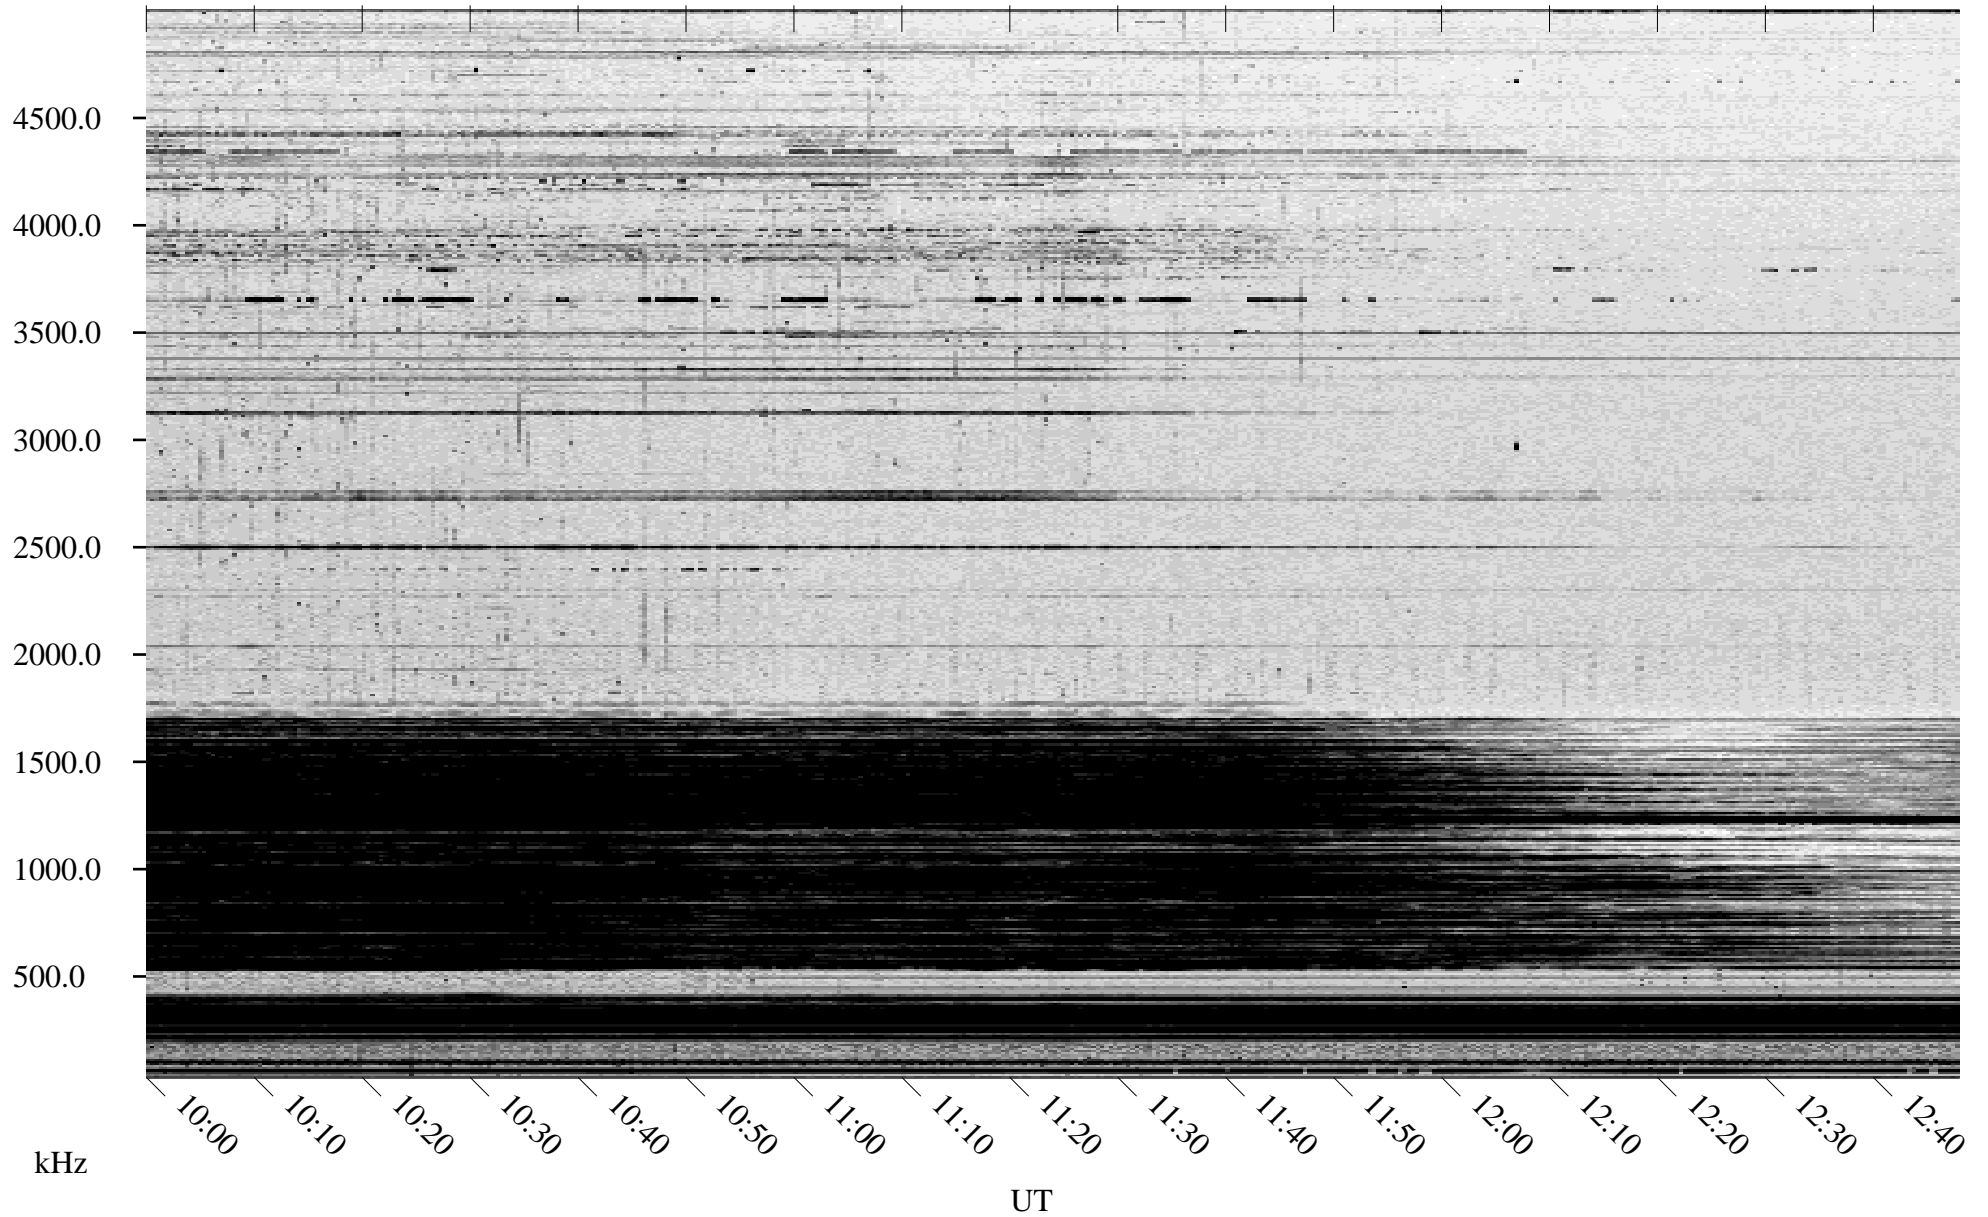

03/14/2005 Churchill, Manitoba

Linear Scale Black = 161 White = 15

ch05073l.r00m max_12

Page 1

03/14/2005 Churchill, Manitoba

Linear Scale Black = 161 White = 15

ch05073l.r00m max_12

Page 2

03/15/2005 Churchill, Manitoba

Linear Scale Black = 161 White = 15

ch05073l.r00m max_12

Page 3

03/15/2005 Churchill, Manitoba

Linear Scale Black = 161 White = 15

ch050731.r00m max_12

Page 4

03/15/2005 Churchill, Manitoba

Linear Scale Black = 161 White = 15

ch050731l.r00m max_12

Page 5

03/15/2005 Churchill, Manitoba

Linear Scale Black = 161 White = 15

ch05073l.r00m max_12

Page 6

03/15/2005 Churchill, Manitoba

Linear Scale Black = 161 White = 15

ch05073l.r00m max_12

Page 7

03/15/2005 Churchill, Manitoba

Linear Scale Black = 161 White = 15

ch05073l.r00m max_12