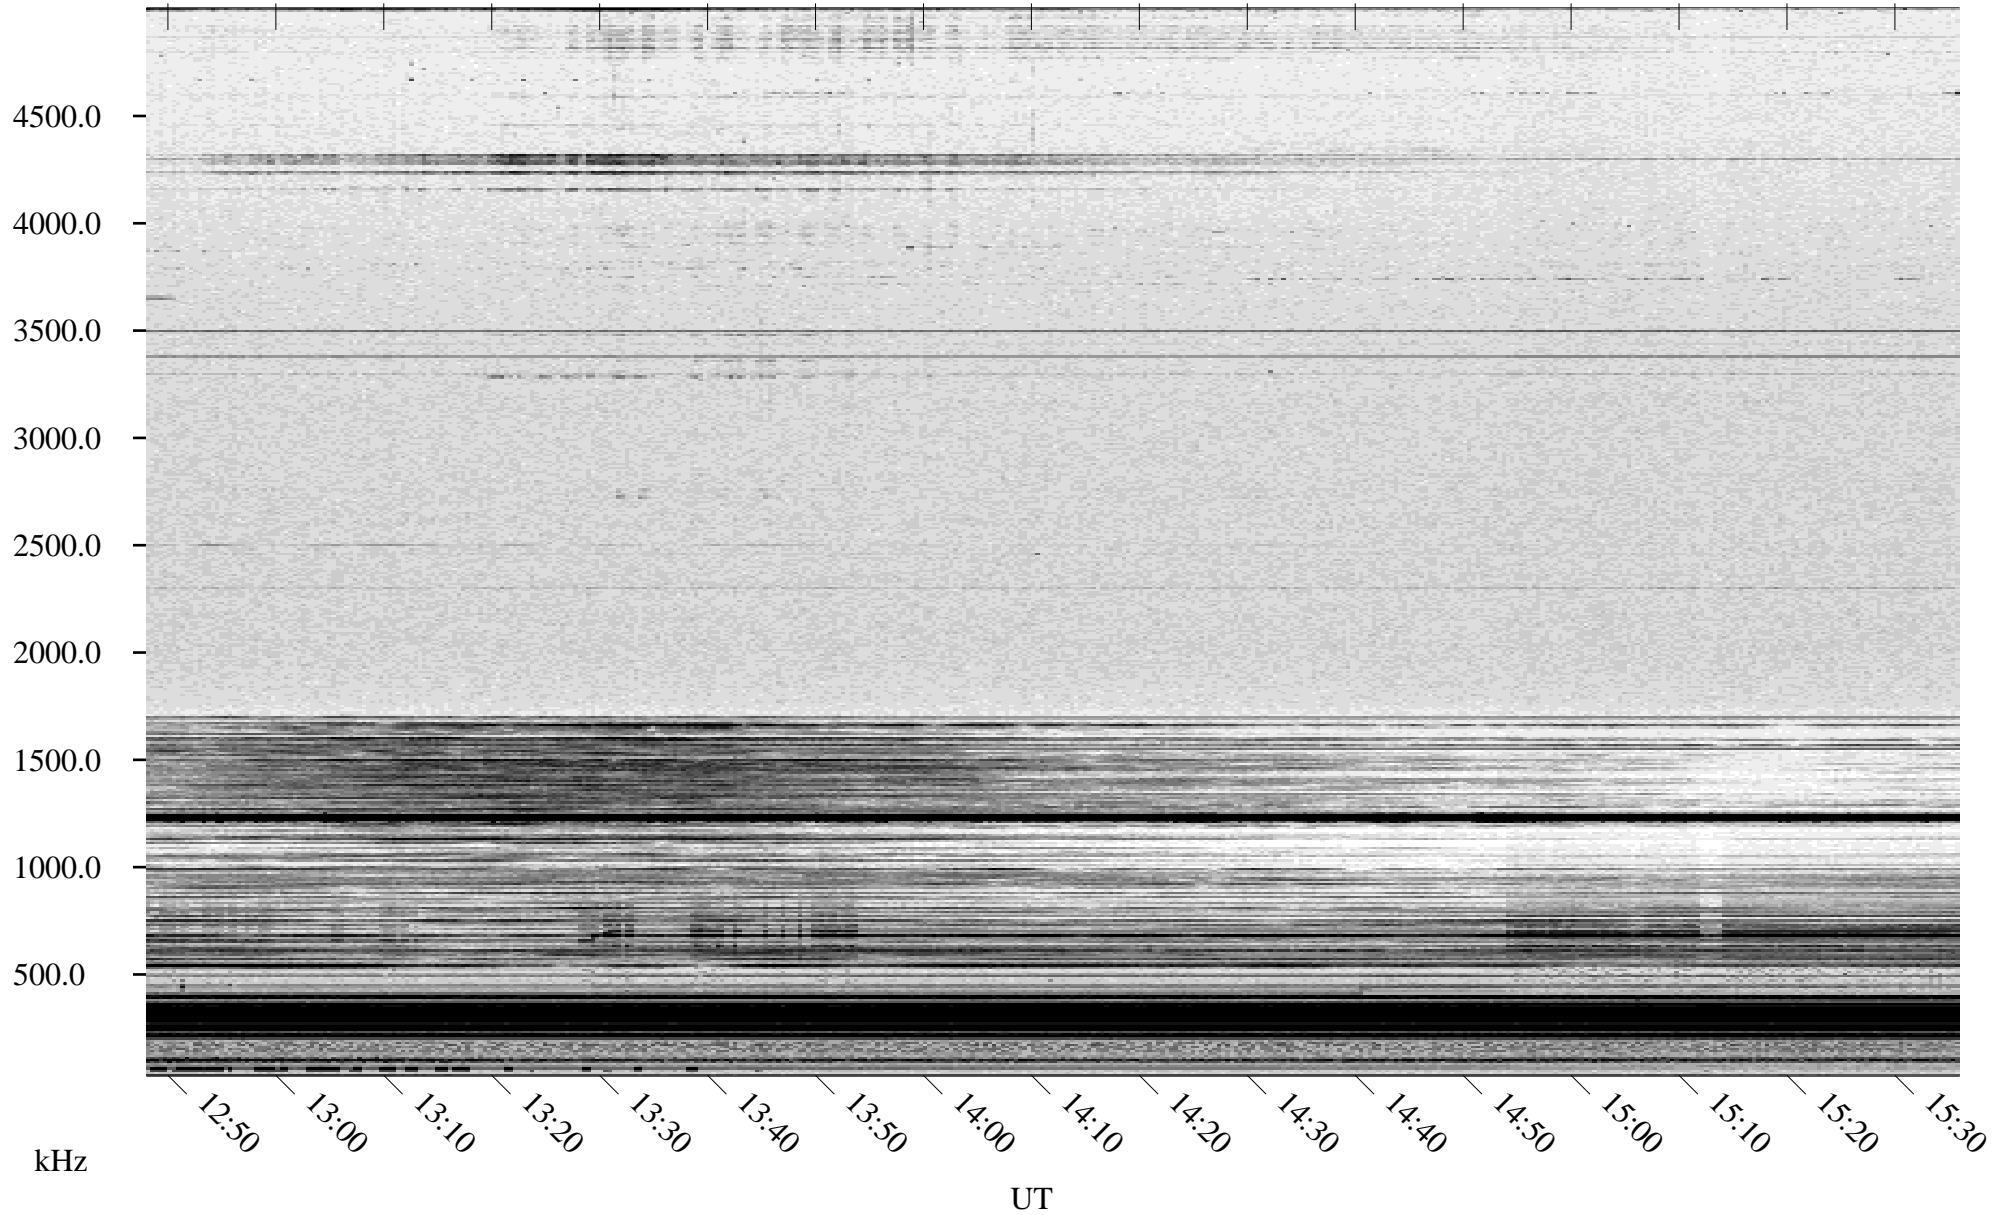

03/14/2005 Churchill, Manitoba

Linear Scale Black = 161 White = 15

ch05073l.r00m max_12

Page 1

03/14/2005 Churchill, Manitoba

Linear Scale Black = 161 White = 15

ch05073l.r00m max_12

Page 2

03/15/2005 Churchill, Manitoba

Linear Scale Black = 161 White = 15

ch05073l.r00m max_12

Page 3

03/15/2005 Churchill, Manitoba

Linear Scale Black = 161 White = 15

ch050731.r00m max_12

Page 4

03/15/2005 Churchill, Manitoba

Linear Scale Black = 161 White = 15

ch050731l.r00m max_12

Page 5

03/15/2005 Churchill, Manitoba

Linear Scale Black = 161 White = 15

ch05073l.r00m max_12

Page 6

03/15/2005 Churchill, Manitoba

Linear Scale Black = 161 White = 15

ch05073l.r00m max_12

Page 7

03/15/2005 Churchill, Manitoba

Linear Scale Black = 161 White = 15

ch05073l.r00m max_12