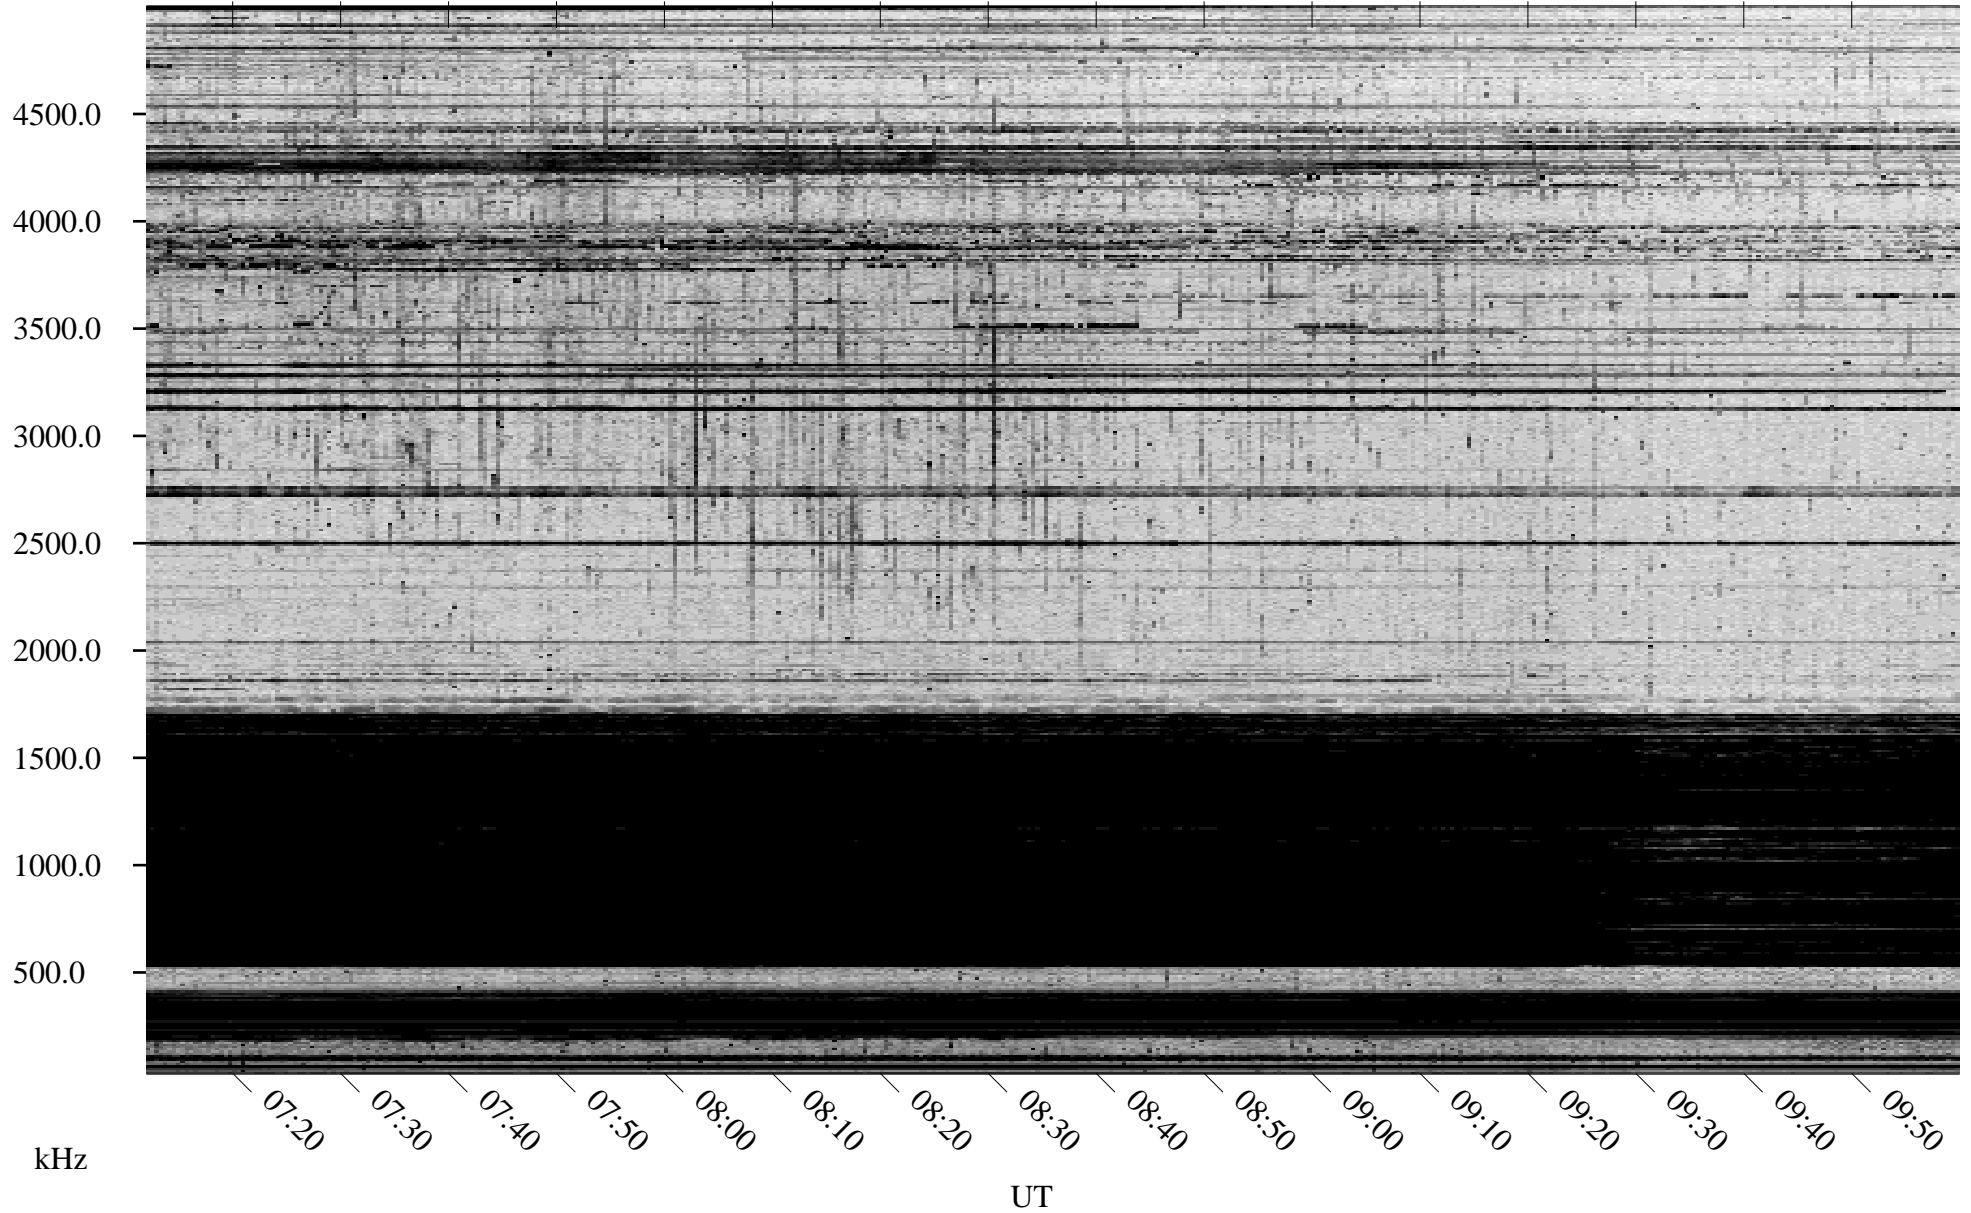

03/14/2005 Churchill, Manitoba

Linear Scale Black = 161 White = 15

ch05073l.r00m max_12

Page 1

03/14/2005 Churchill, Manitoba

Linear Scale Black = 161 White = 15

ch05073l.r00m max_12

Page 2

03/15/2005 Churchill, Manitoba

Linear Scale Black = 161 White = 15

ch05073l.r00m max_12

Page 3

03/15/2005 Churchill, Manitoba

Linear Scale Black = 161 White = 15

ch050731.r00m max_12

Page 4

03/15/2005 Churchill, Manitoba

Linear Scale Black = 161 White = 15

ch050731l.r00m max_12

Page 5

03/15/2005 Churchill, Manitoba

Linear Scale Black = 161 White = 15

ch05073l.r00m max_12

Page 6

03/15/2005 Churchill, Manitoba

Linear Scale Black = 161 White = 15

ch05073l.r00m max_12

Page 7

03/15/2005 Churchill, Manitoba

Linear Scale Black = 161 White = 15

ch05073l.r00m max_12