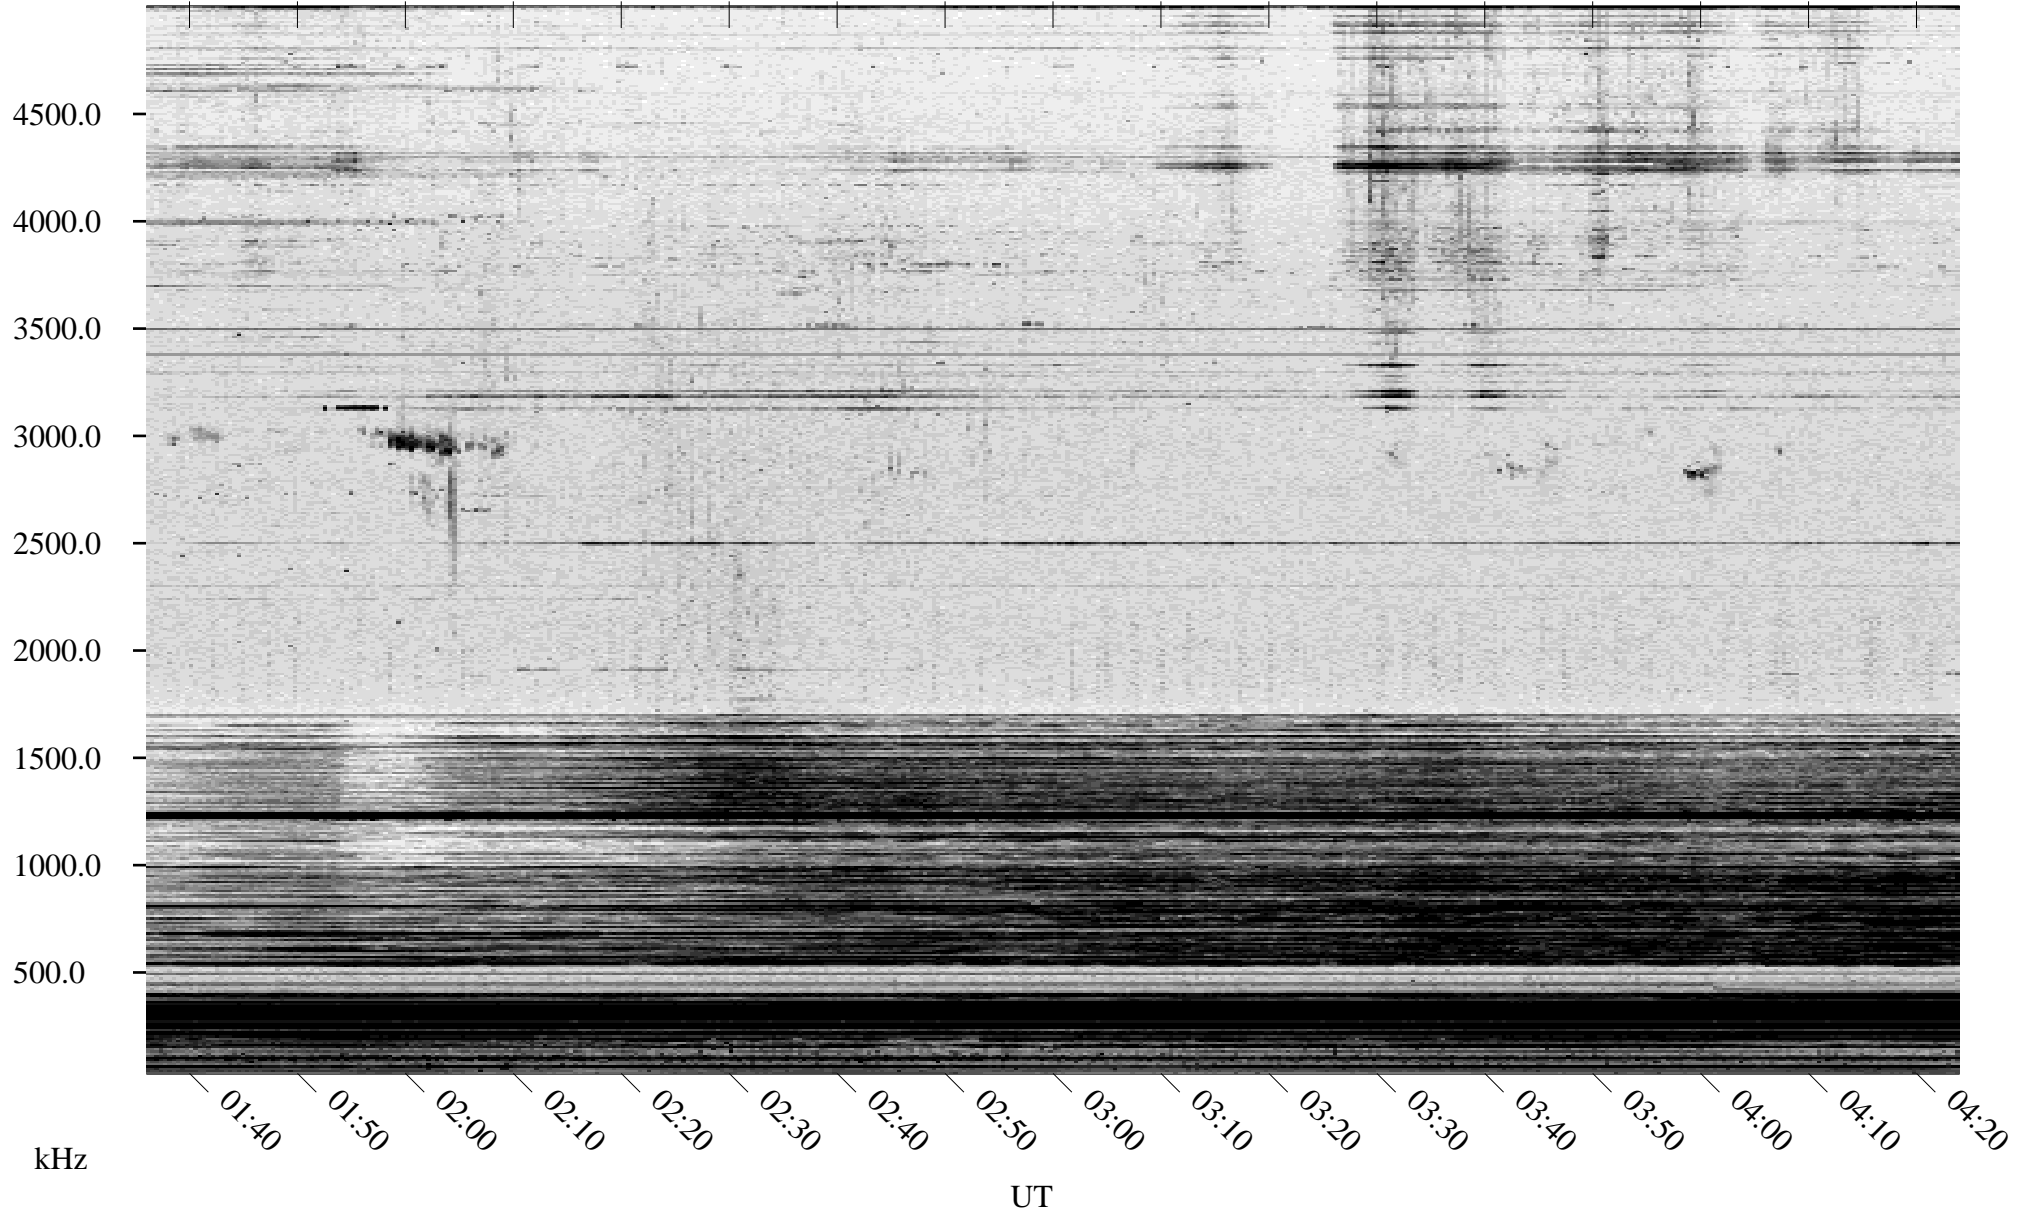

03/15/2005 Churchill, Manitoba

Linear Scale Black = 161 White = 15

ch05074l.r00m max_12

Page 1

03/15/2005 Churchill, Manitoba

Linear Scale Black = 161 White = 15

ch05074l.r00m max_12

Page 2

03/16/2005 Churchill, Manitoba

Linear Scale Black = 161 White = 15

ch05074l.r00m max_12

Page 3

03/16/2005 Churchill, Manitoba

Linear Scale Black = 161 White = 15

ch05074l.r00m max_12

Page 4

03/16/2005 Churchill, Manitoba

Linear Scale Black = 161 White = 15

ch05074l.r00m max_12

Page 5

03/16/2005 Churchill, Manitoba

Linear Scale Black = 161 White = 15

ch05074l.r00m max_12

Page 6

03/16/2005 Churchill, Manitoba

Linear Scale Black = 161 White = 15

ch05074l.r00m max_12

Page 7

03/16/2005 Churchill, Manitoba

Linear Scale Black = 161 White = 15

ch05074l.r00m max_12