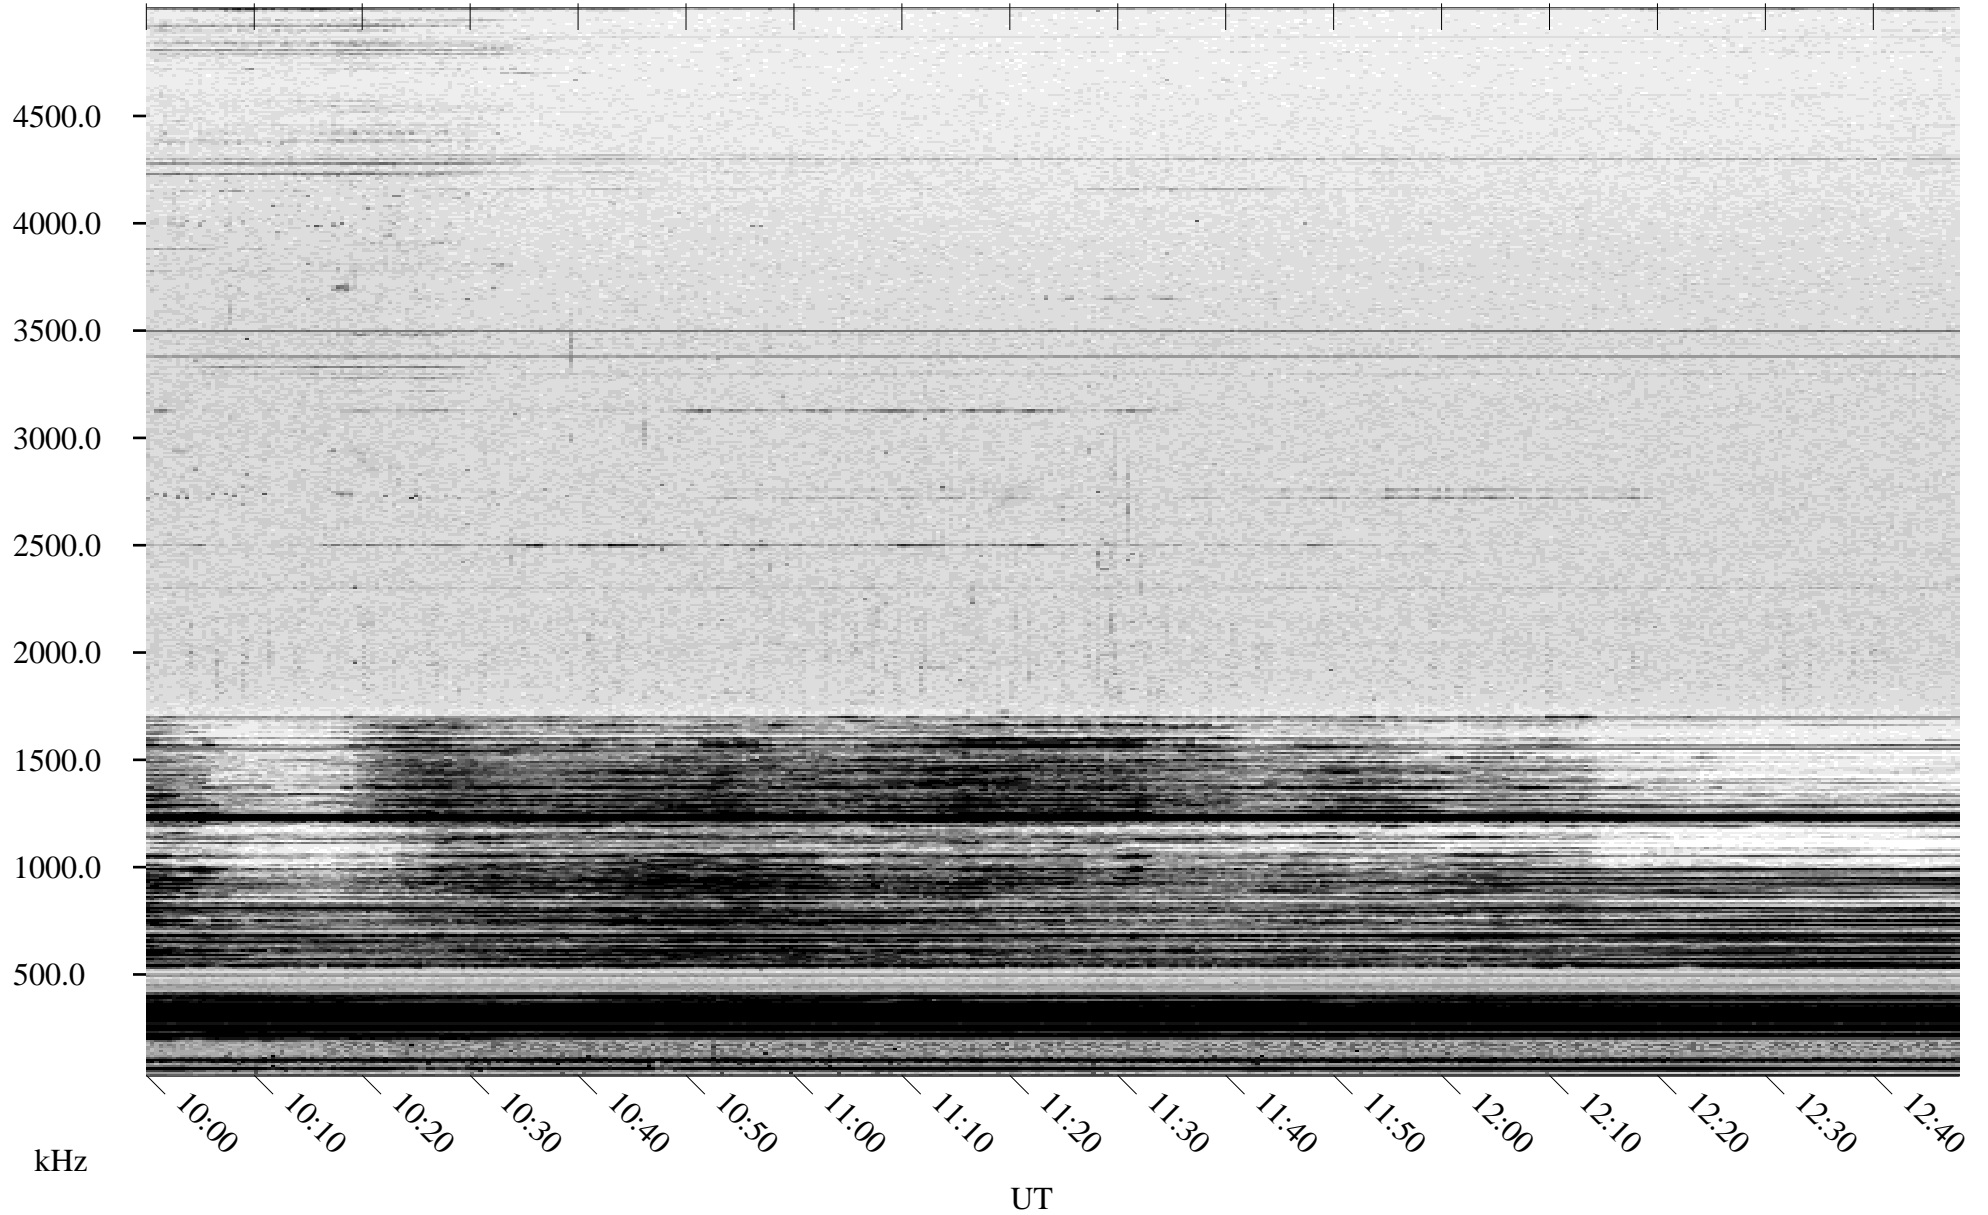

03/15/2005 Churchill, Manitoba

Linear Scale Black = 161 White = 15

ch05074l.r00m max_12

Page 1

03/15/2005 Churchill, Manitoba

Linear Scale Black = 161 White = 15

ch05074l.r00m max_12

Page 2

03/16/2005 Churchill, Manitoba

Linear Scale Black = 161 White = 15

ch05074l.r00m max_12

Page 3

03/16/2005 Churchill, Manitoba

Linear Scale Black = 161 White = 15

ch05074l.r00m max_12

Page 4

03/16/2005 Churchill, Manitoba

Linear Scale Black = 161 White = 15

ch05074l.r00m max_12

Page 5

03/16/2005 Churchill, Manitoba

Linear Scale Black = 161 White = 15

ch05074l.r00m max_12

Page 6

03/16/2005 Churchill, Manitoba

Linear Scale Black = 161 White = 15

ch05074l.r00m max_12

Page 7

03/16/2005 Churchill, Manitoba

Linear Scale Black = 161 White = 15

ch05074l.r00m max_12