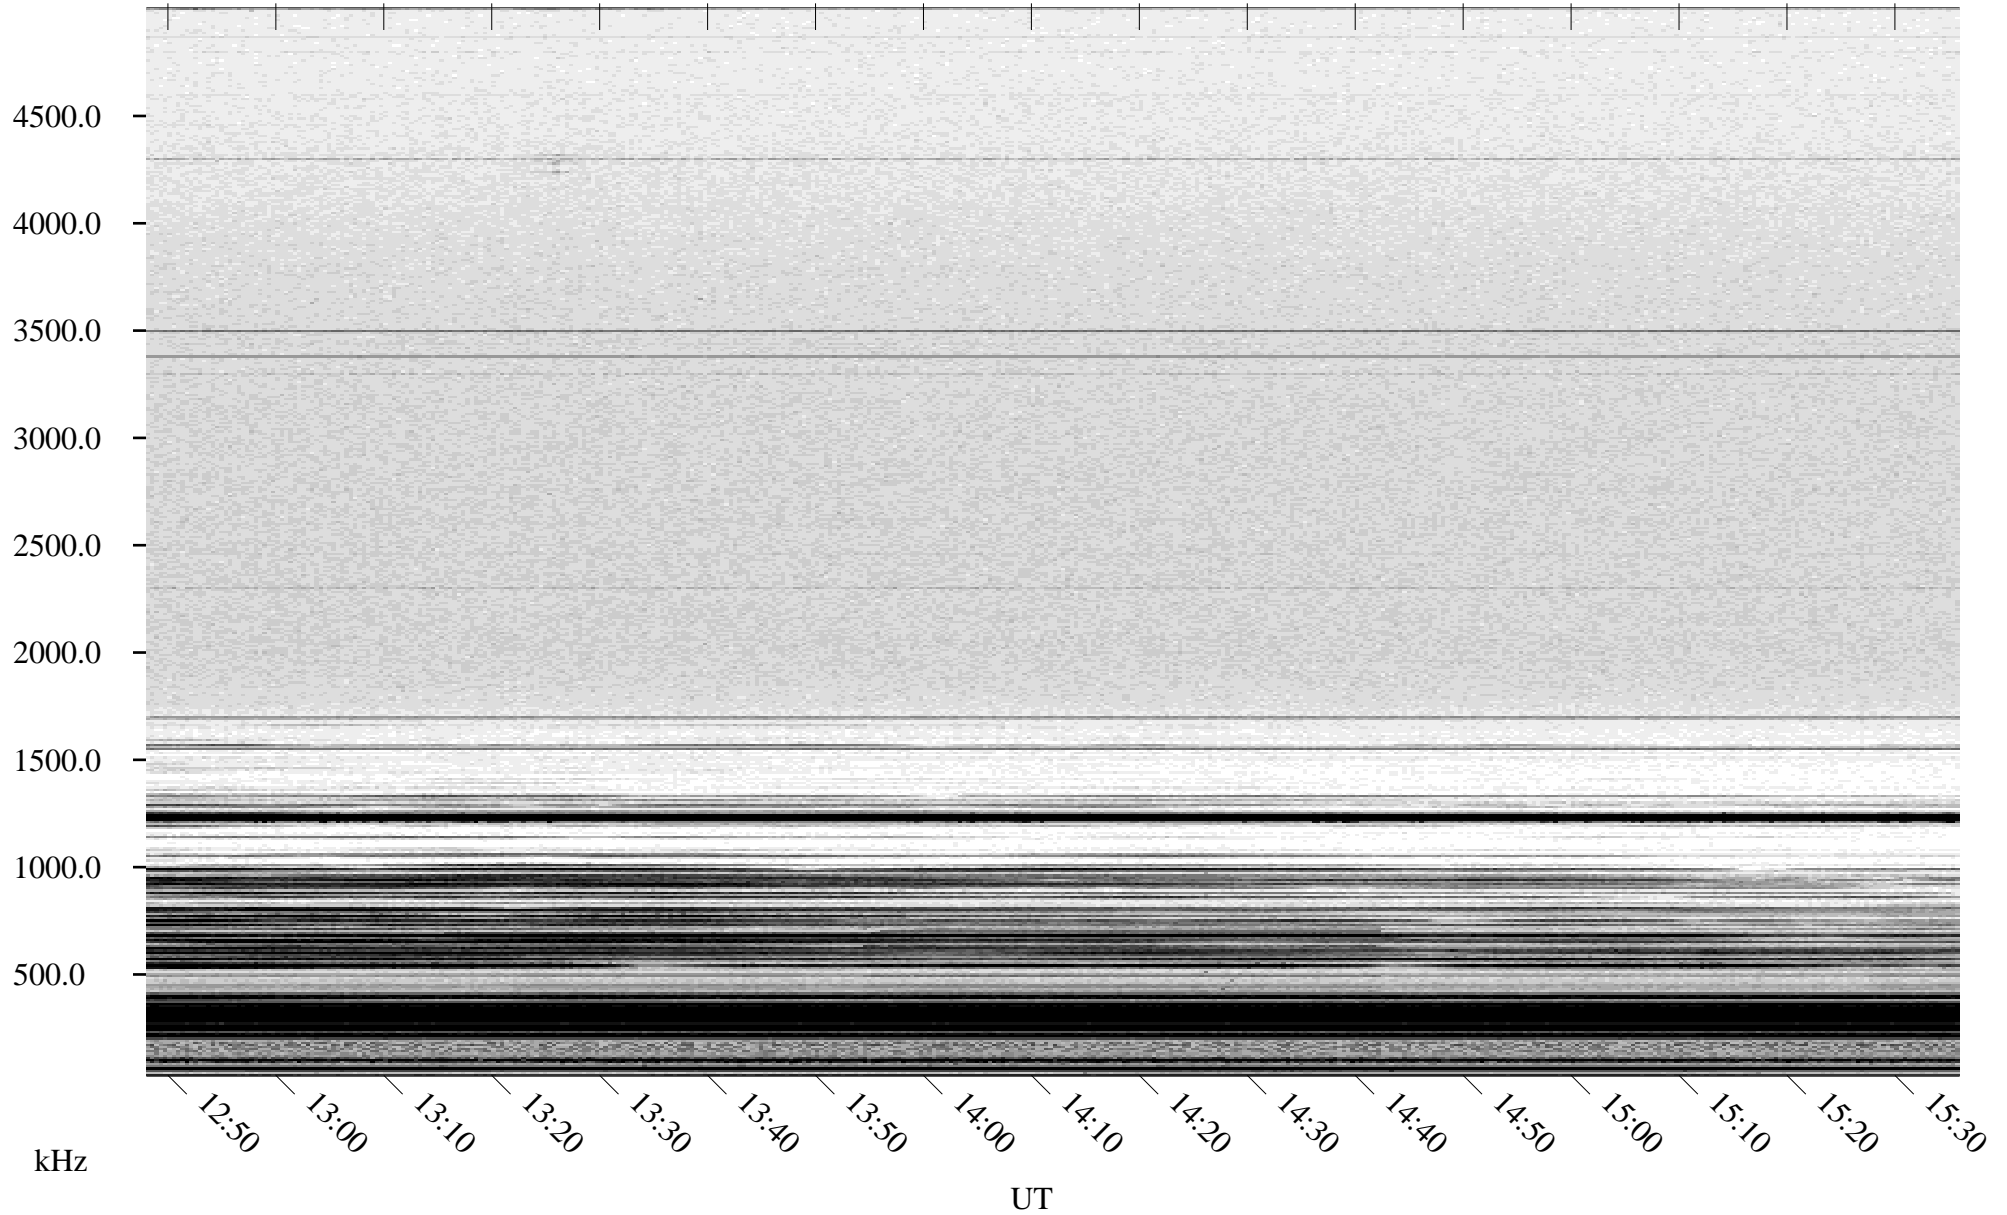

03/15/2005 Churchill, Manitoba

Linear Scale Black = 161 White = 15

ch05074l.r00m max_12

Page 1

03/15/2005 Churchill, Manitoba

Linear Scale Black = 161 White = 15

ch05074l.r00m max_12

Page 2

03/16/2005 Churchill, Manitoba

Linear Scale Black = 161 White = 15

ch05074l.r00m max_12

Page 3

03/16/2005 Churchill, Manitoba

Linear Scale Black = 161 White = 15

ch05074l.r00m max_12

Page 4

03/16/2005 Churchill, Manitoba

Linear Scale Black = 161 White = 15

ch05074l.r00m max_12

Page 5

03/16/2005 Churchill, Manitoba

Linear Scale Black = 161 White = 15

ch05074l.r00m max_12

Page 6

03/16/2005 Churchill, Manitoba

Linear Scale Black = 161 White = 15

ch05074l.r00m max_12

Page 7

03/16/2005 Churchill, Manitoba

Linear Scale Black = 161 White = 15

ch05074l.r00m max_12