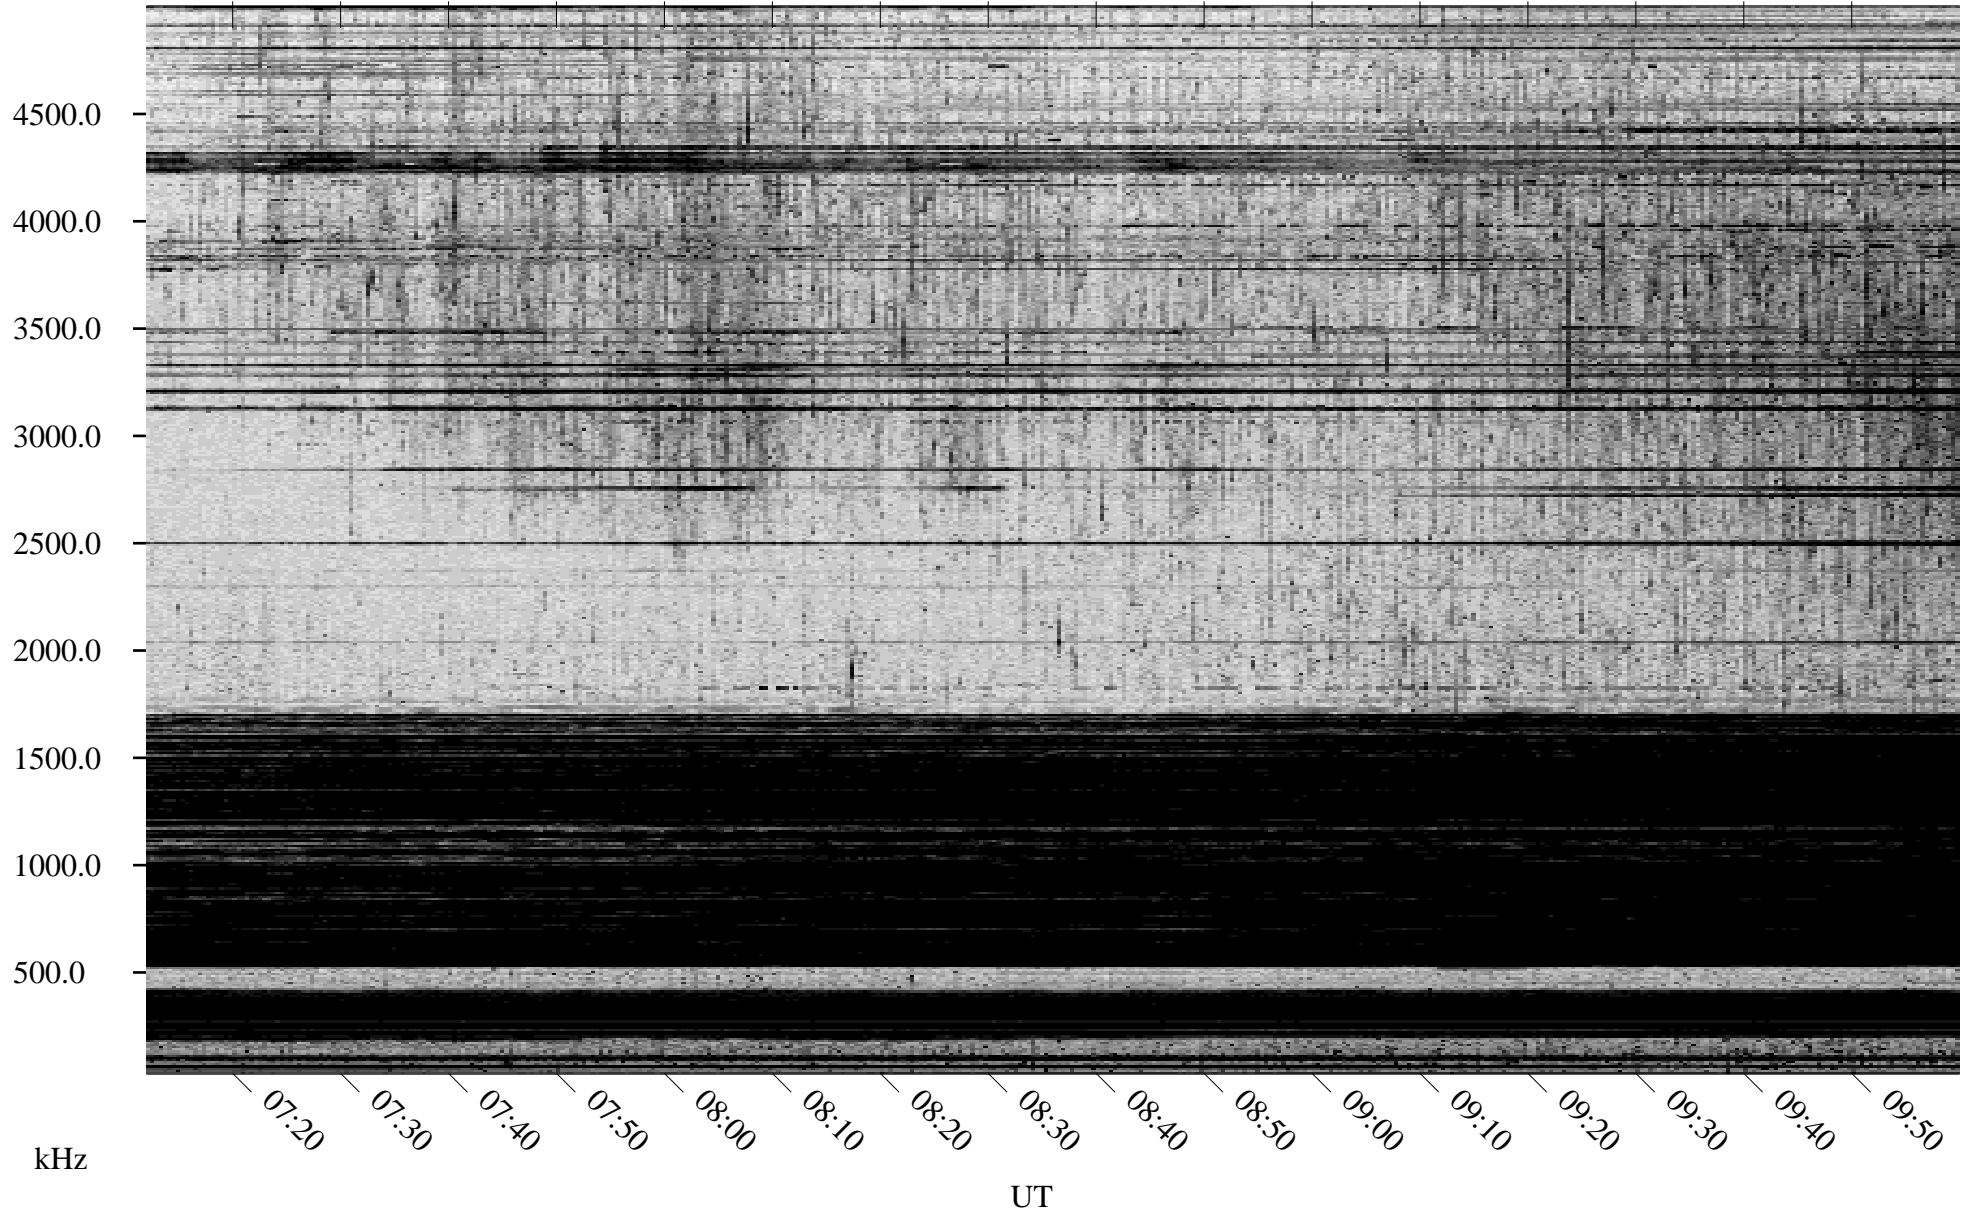

03/16/2005 Churchill, Manitoba

Linear Scale Black = 161 White = 15

ch050751.r00m max_12

Page 1

03/16/2005 Churchill, Manitoba

Linear Scale Black = 161 White = 15

ch050751.r00m max_12

Page 2

03/17/2005 Churchill, Manitoba

Linear Scale Black = 161 White = 15

ch050751.r00m max_12

Page 3

03/17/2005 Churchill, Manitoba

Linear Scale Black = 161 White = 15

ch050751l.r00m max_12

Page 4

03/17/2005 Churchill, Manitoba

Linear Scale Black = 161 White = 15

ch050751.r00m max_12

Page 5

03/17/2005 Churchill, Manitoba

Linear Scale Black = 161 White = 15

ch050751.r00m max_12

Page 6

03/17/2005 Churchill, Manitoba

Linear Scale Black = 161 White = 15

ch050751.r00m max_12

Page 7

03/17/2005 Churchill, Manitoba

Linear Scale Black = 161 White = 15

ch050751.r00m max_12