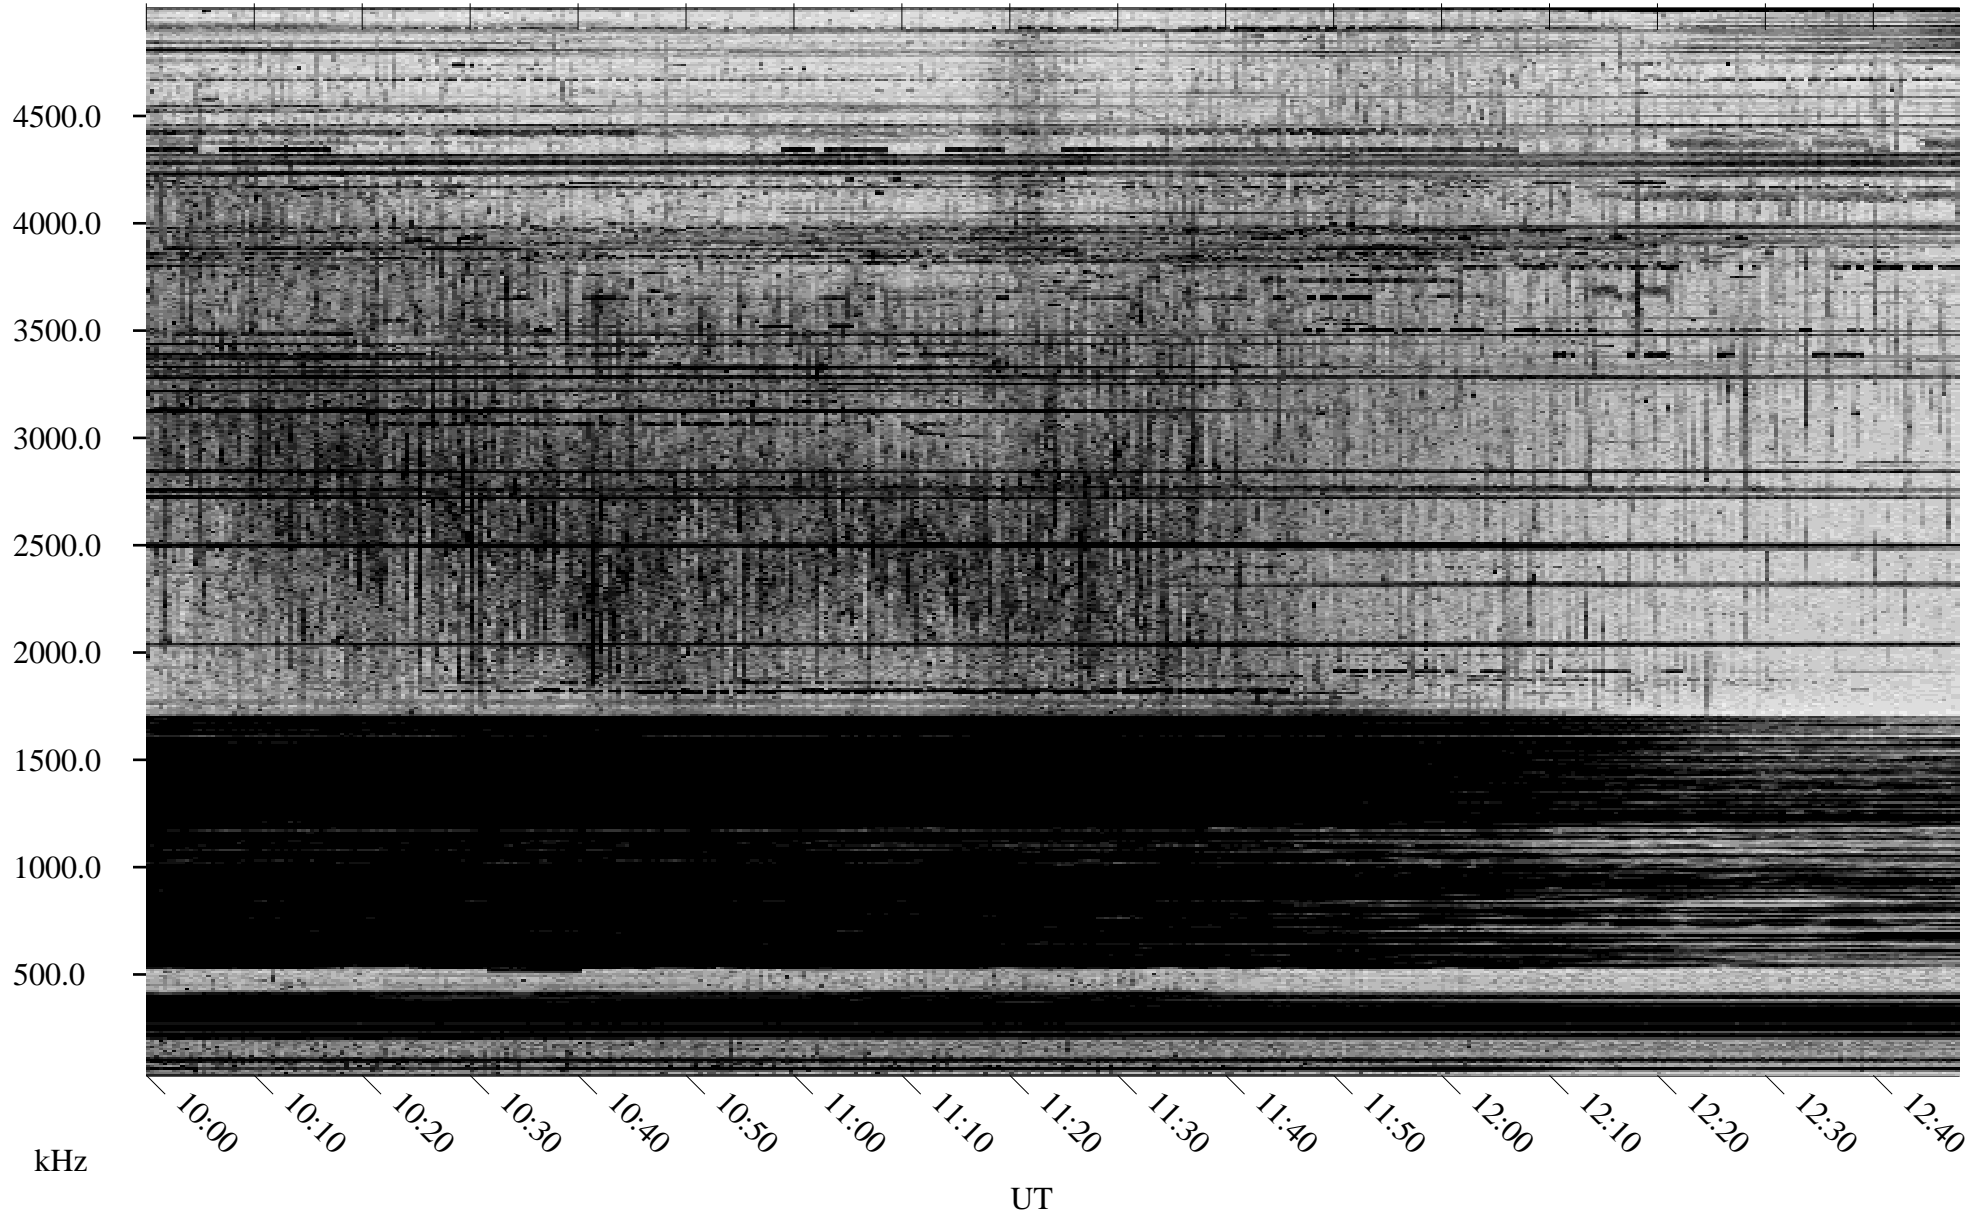

03/16/2005 Churchill, Manitoba

Linear Scale Black = 161 White = 15

ch050751.r00m max_12

Page 1

03/16/2005 Churchill, Manitoba

Linear Scale Black = 161 White = 15

ch050751.r00m max_12

Page 2

03/17/2005 Churchill, Manitoba

Linear Scale Black = 161 White = 15

ch050751.r00m max_12

Page 3

03/17/2005 Churchill, Manitoba

Linear Scale Black = 161 White = 15

ch050751l.r00m max_12

Page 4

03/17/2005 Churchill, Manitoba

Linear Scale Black = 161 White = 15

ch050751.r00m max_12

Page 5

03/17/2005 Churchill, Manitoba

Linear Scale Black = 161 White = 15

ch050751.r00m max_12

Page 6

03/17/2005 Churchill, Manitoba

Linear Scale Black = 161 White = 15

ch050751.r00m max_12

Page 7

03/17/2005 Churchill, Manitoba

Linear Scale Black = 161 White = 15

ch050751.r00m max_12