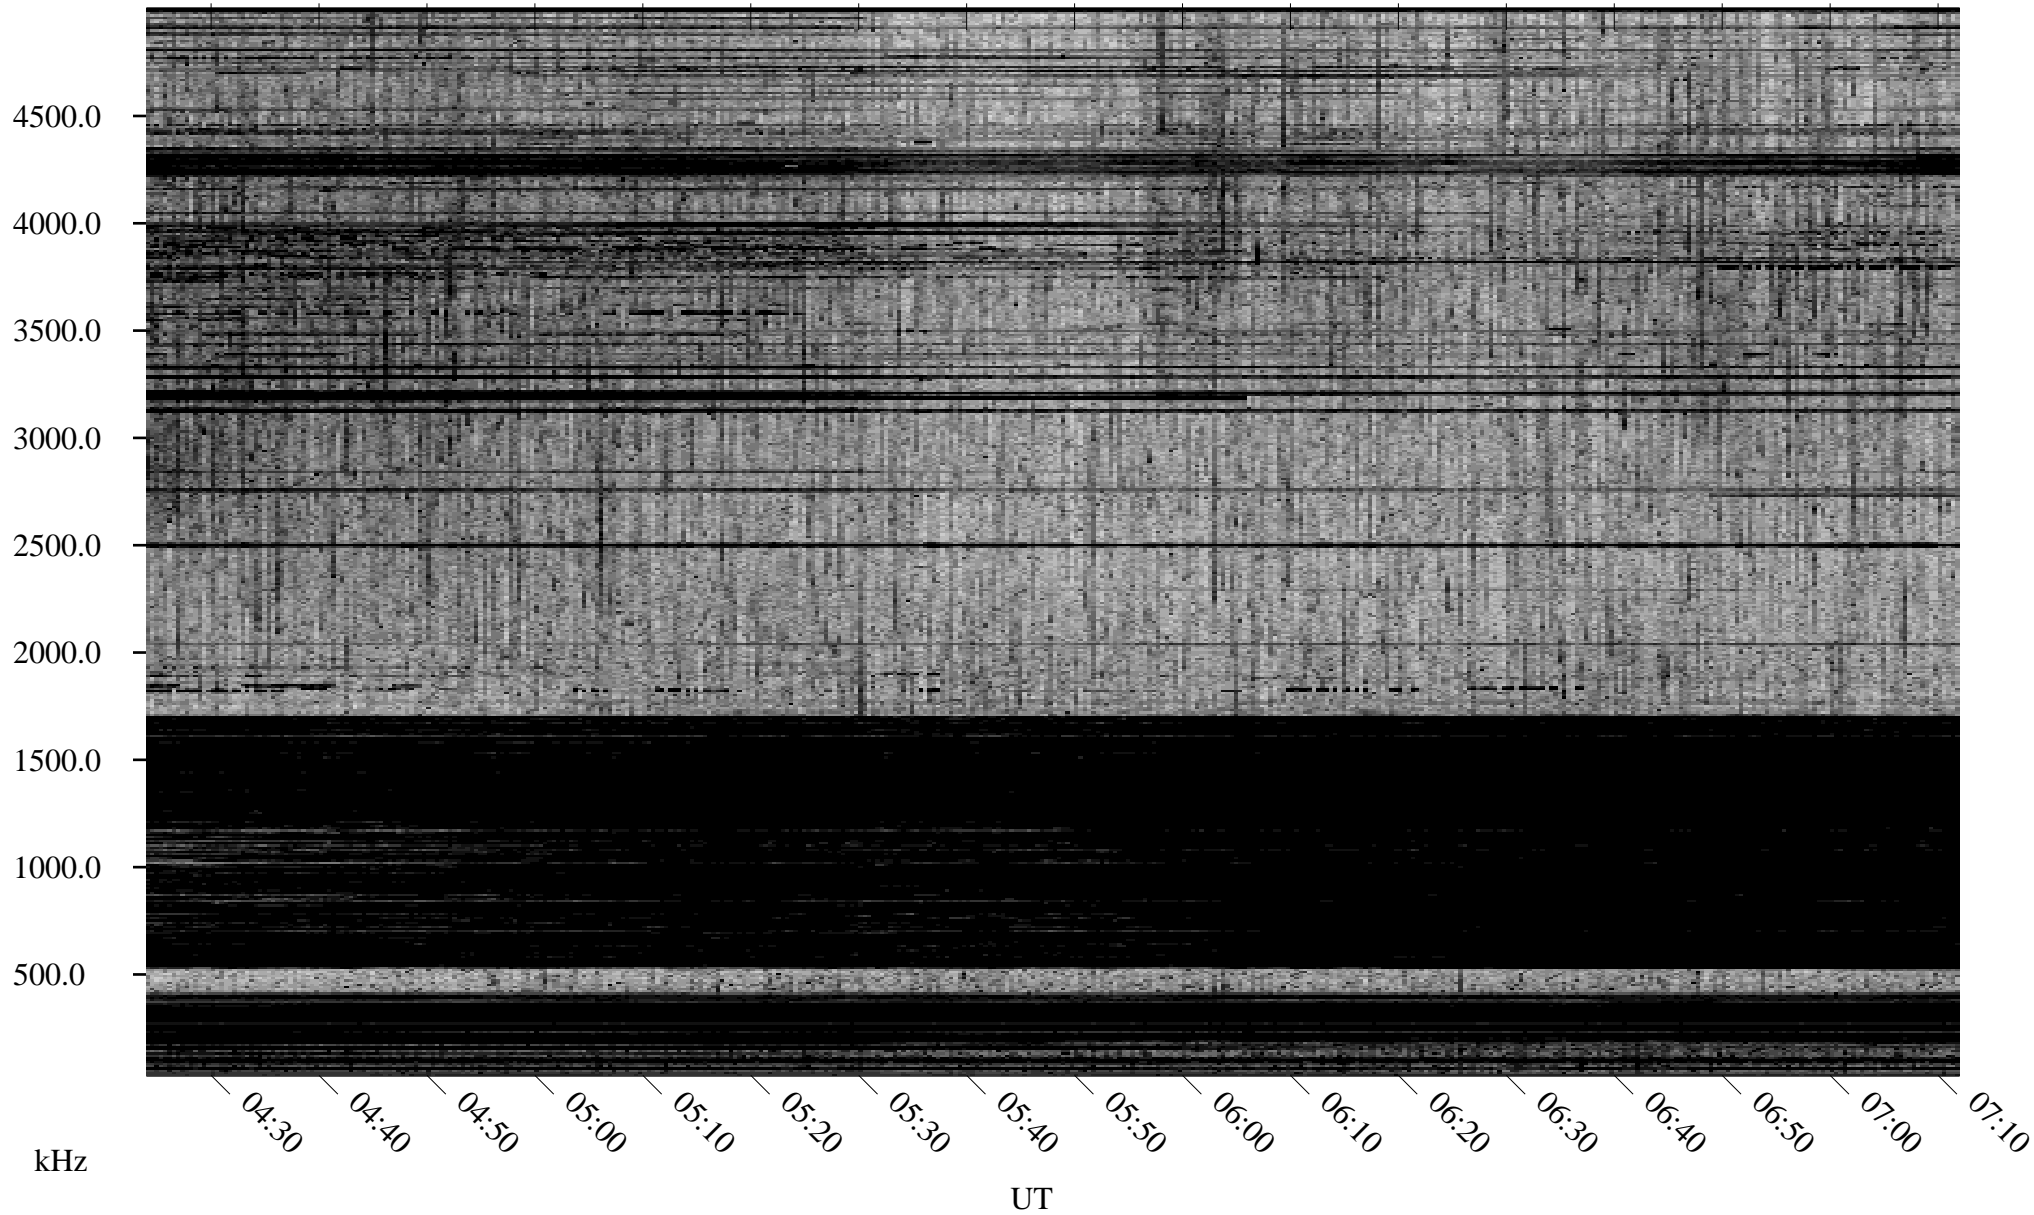

03/17/2005 Churchill, Manitoba

Linear Scale Black = 161 White = 15

ch05076l.r00m max_12

Page 1

03/17/2005 Churchill, Manitoba

Linear Scale Black = 161 White = 15

ch05076l.r00m max_12

Page 2

03/18/2005 Churchill, Manitoba

Linear Scale Black = 161 White = 15

ch05076l.r00m max_12

Page 3

03/18/2005 Churchill, Manitoba

Linear Scale Black = 161 White = 15

ch05076l.r00m max_12

Page 4

03/18/2005 Churchill, Manitoba

Linear Scale Black = 161 White = 15

ch05076l.r00m max_12

Page 5

03/18/2005 Churchill, Manitoba

Linear Scale Black = 161 White = 15

ch05076l.r00m max_12

Page 6

03/18/2005 Churchill, Manitoba

Linear Scale Black = 161 White = 15

ch05076l.r00m max_12

Page 7

03/18/2005 Churchill, Manitoba

Linear Scale Black = 161 White = 15

ch05076l.r00m max_12