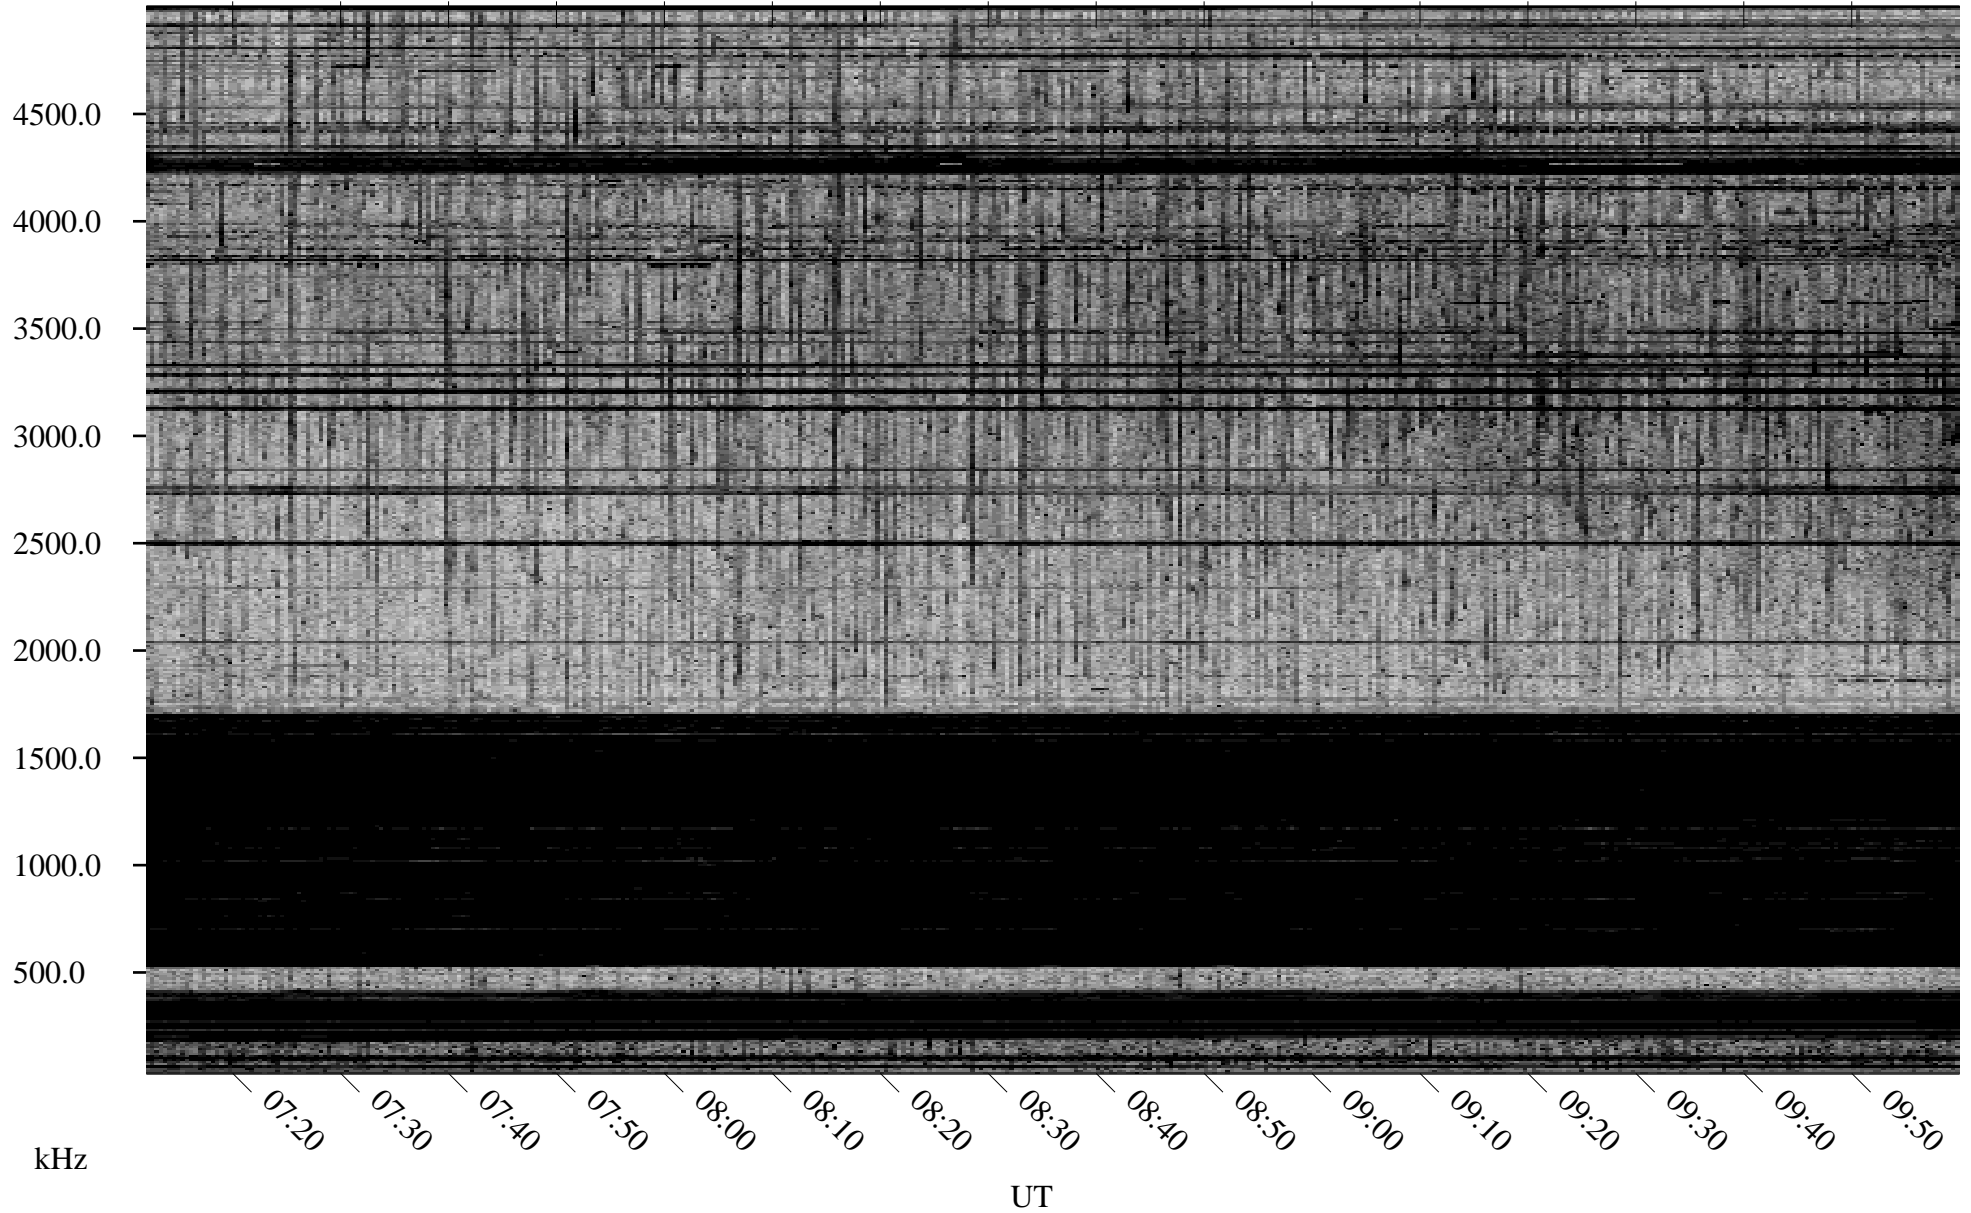

03/17/2005 Churchill, Manitoba

Linear Scale Black = 161 White = 15

ch05076l.r00m max_12

Page 1

03/17/2005 Churchill, Manitoba

Linear Scale Black = 161 White = 15

ch05076l.r00m max_12

Page 2

03/18/2005 Churchill, Manitoba

Linear Scale Black = 161 White = 15

ch05076l.r00m max_12

Page 3

03/18/2005 Churchill, Manitoba

Linear Scale Black = 161 White = 15

ch05076l.r00m max_12

Page 4

03/18/2005 Churchill, Manitoba

Linear Scale Black = 161 White = 15

ch05076l.r00m max_12

Page 5

03/18/2005 Churchill, Manitoba

Linear Scale Black = 161 White = 15

ch05076l.r00m max_12

Page 6

03/18/2005 Churchill, Manitoba

Linear Scale Black = 161 White = 15

ch05076l.r00m max_12

Page 7

03/18/2005 Churchill, Manitoba

Linear Scale Black = 161 White = 15

ch05076l.r00m max_12