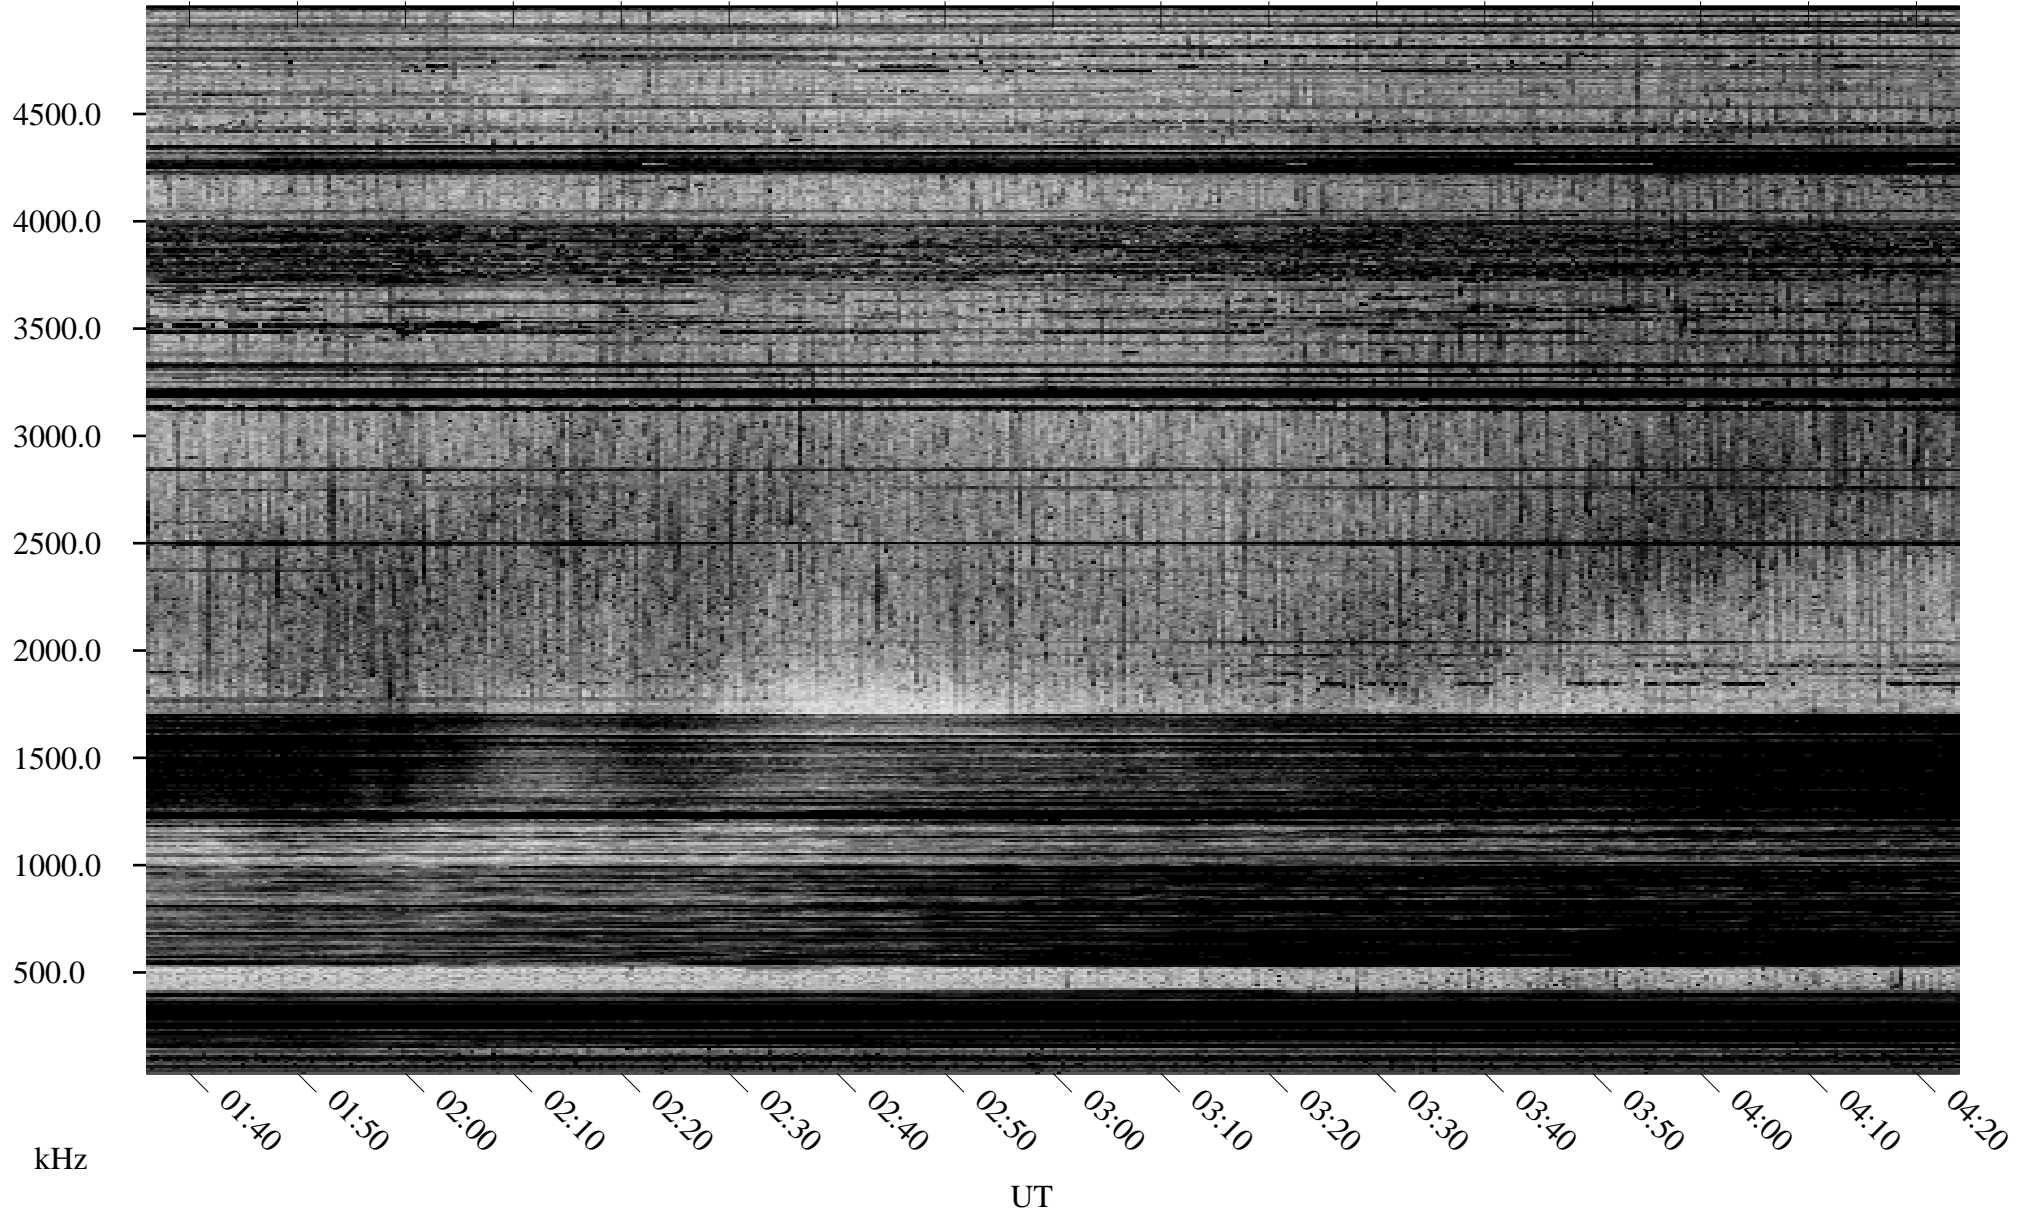

03/17/2005 Churchill, Manitoba

Linear Scale Black = 161 White = 15

ch05076l.r00m max_12

Page 1

03/17/2005 Churchill, Manitoba

Linear Scale Black = 161 White = 15

ch05076l.r00m max_12

Page 2

03/18/2005 Churchill, Manitoba

Linear Scale Black = 161 White = 15

ch05076l.r00m max_12

Page 3

03/18/2005 Churchill, Manitoba

Linear Scale Black = 161 White = 15

ch05076l.r00m max_12

Page 4

03/18/2005 Churchill, Manitoba

Linear Scale Black = 161 White = 15

ch05076l.r00m max_12

Page 5

03/18/2005 Churchill, Manitoba

Linear Scale Black = 161 White = 15

ch05076l.r00m max_12

Page 6

03/18/2005 Churchill, Manitoba

Linear Scale Black = 161 White = 15

ch05076l.r00m max_12

Page 7

03/18/2005 Churchill, Manitoba

Linear Scale Black = 161 White = 15

ch05076l.r00m max_12