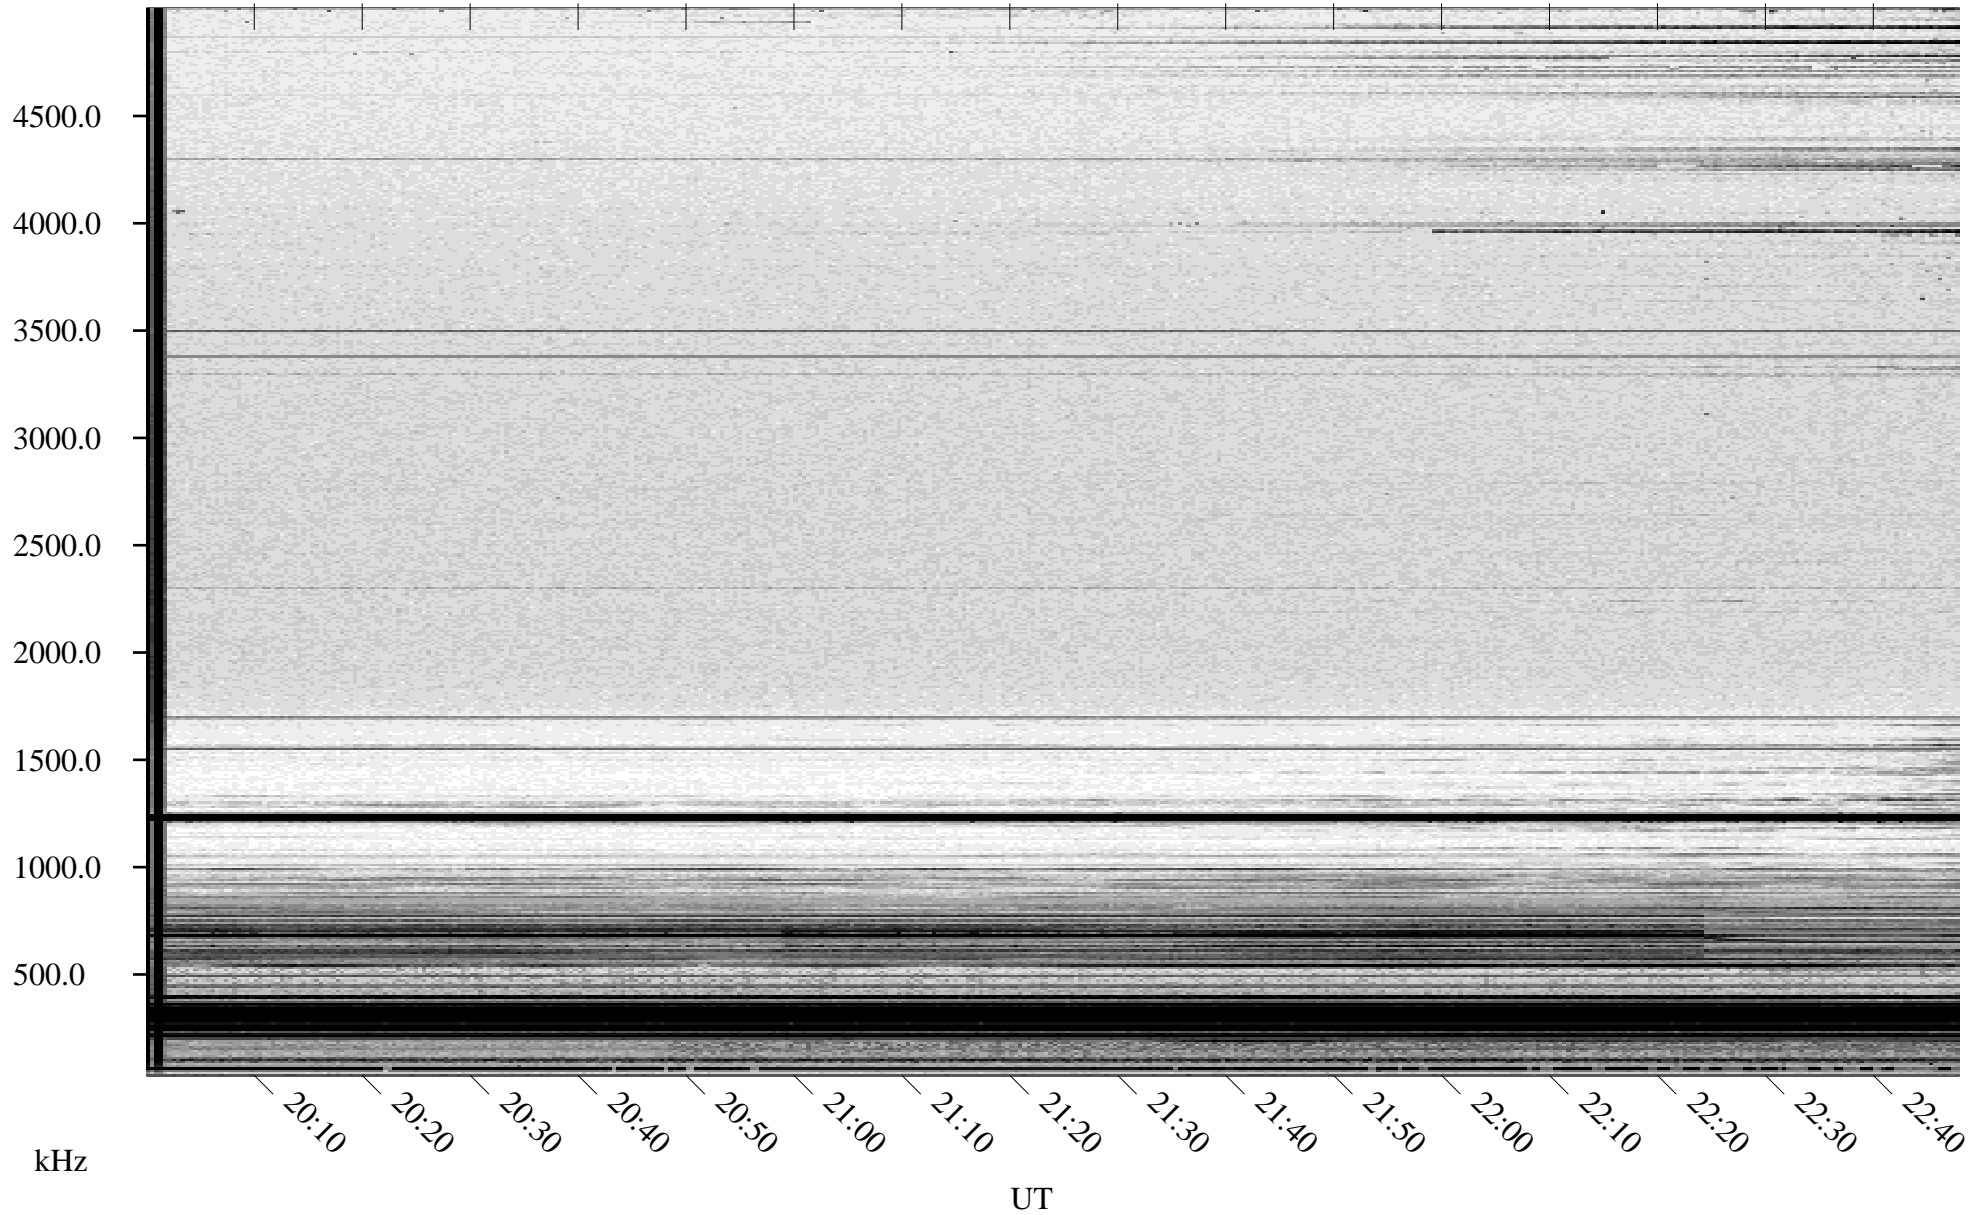

03/17/2005 Churchill, Manitoba

Linear Scale Black = 161 White = 15

ch05076l.r00m max_12

Page 1

03/17/2005 Churchill, Manitoba

Linear Scale Black = 161 White = 15

ch05076l.r00m max_12

Page 2

03/18/2005 Churchill, Manitoba

Linear Scale Black = 161 White = 15

ch05076l.r00m max_12

Page 3

03/18/2005 Churchill, Manitoba

Linear Scale Black = 161 White = 15

ch05076l.r00m max_12

Page 4

03/18/2005 Churchill, Manitoba

Linear Scale Black = 161 White = 15

ch05076l.r00m max_12

Page 5

03/18/2005 Churchill, Manitoba

Linear Scale Black = 161 White = 15

ch05076l.r00m max_12

Page 6

03/18/2005 Churchill, Manitoba

Linear Scale Black = 161 White = 15

ch05076l.r00m max_12

Page 7

03/18/2005 Churchill, Manitoba

Linear Scale Black = 161 White = 15

ch05076l.r00m max_12