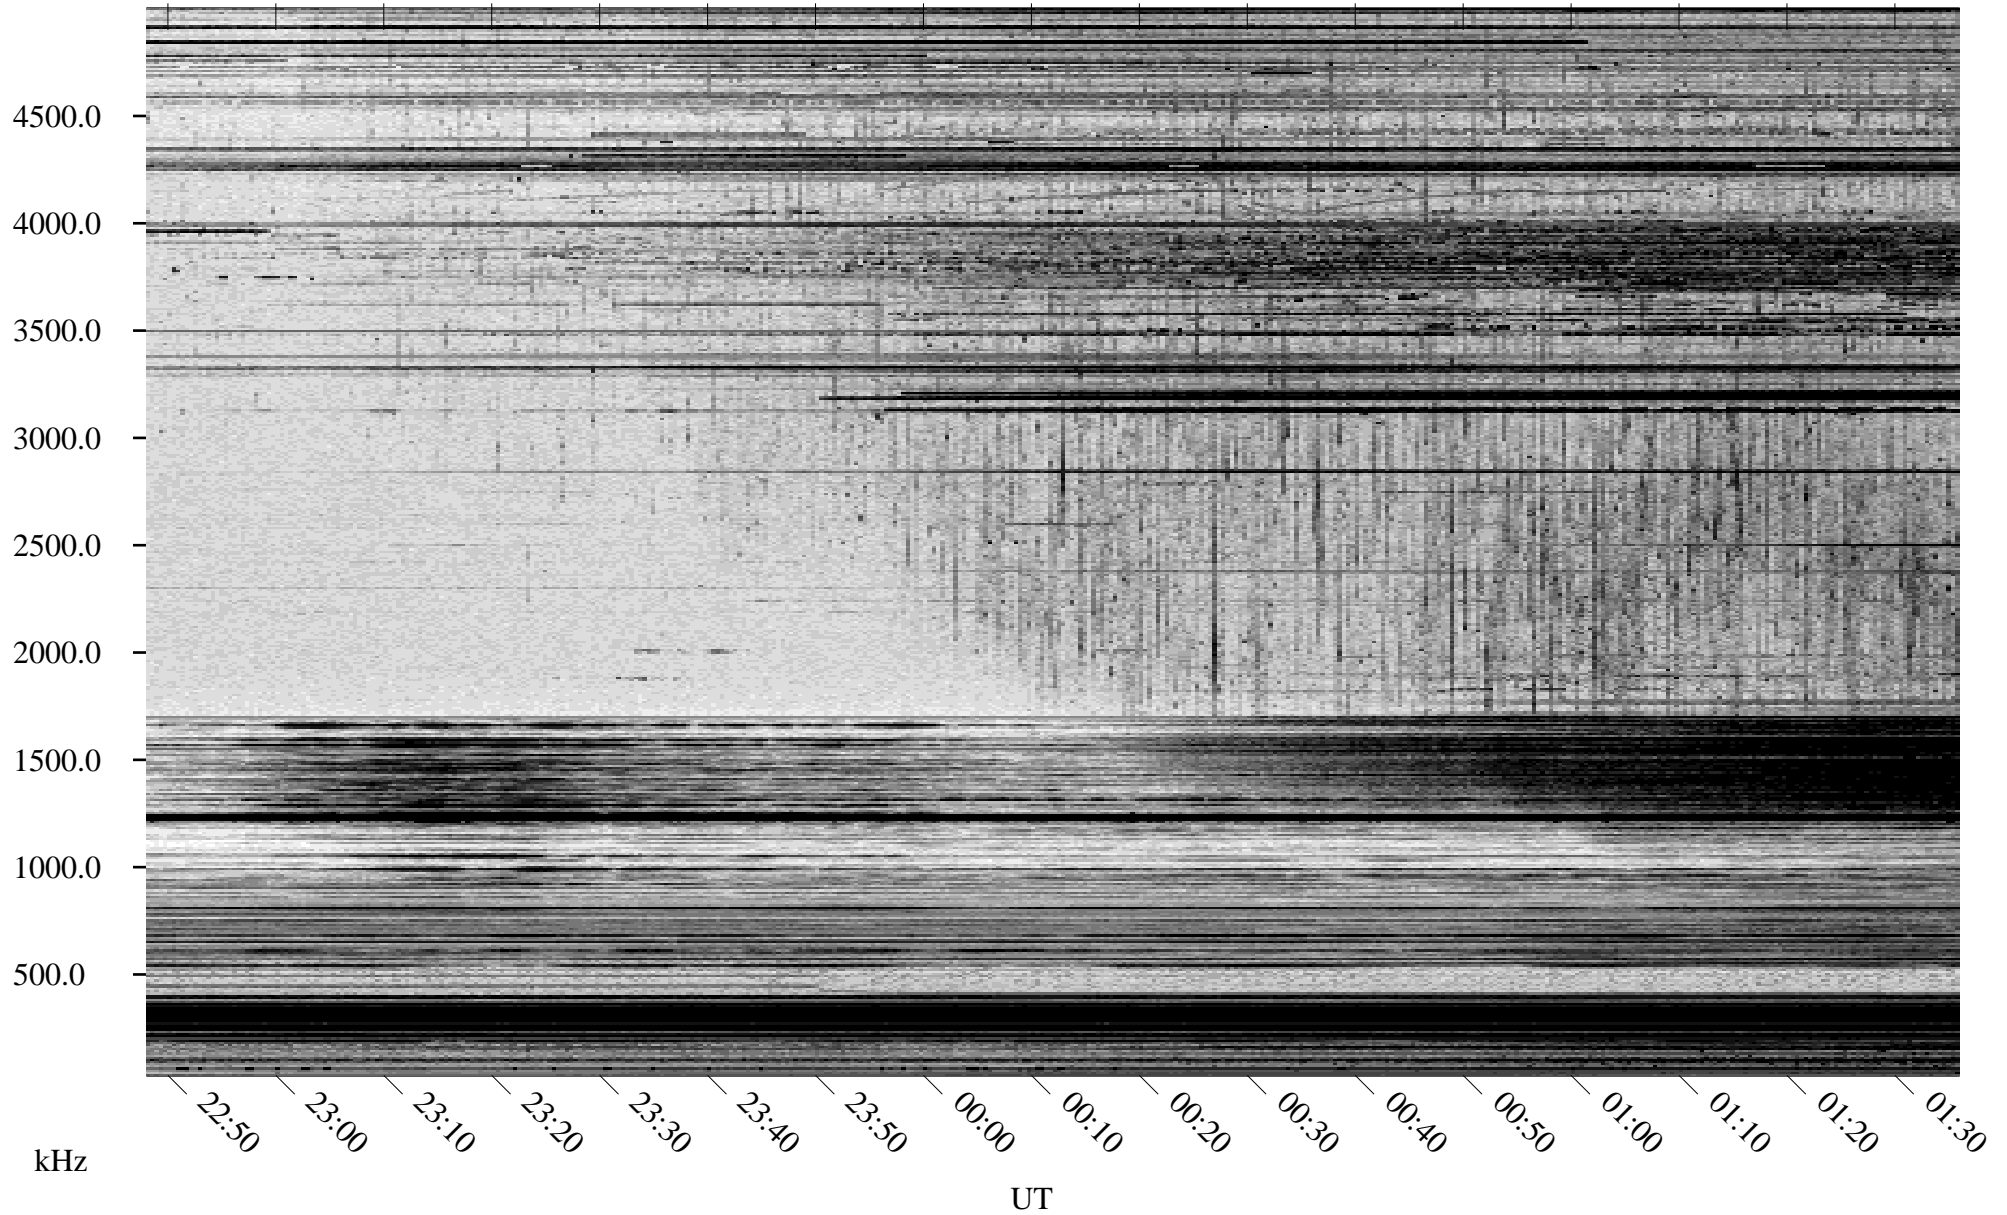

03/17/2005 Churchill, Manitoba

Linear Scale Black = 161 White = 15

ch05076l.r00m max_12

Page 1

03/17/2005 Churchill, Manitoba

Linear Scale Black = 161 White = 15

ch05076l.r00m max_12

Page 2

03/18/2005 Churchill, Manitoba

Linear Scale Black = 161 White = 15

ch05076l.r00m max_12

Page 3

03/18/2005 Churchill, Manitoba

Linear Scale Black = 161 White = 15

ch05076l.r00m max_12

Page 4

03/18/2005 Churchill, Manitoba

Linear Scale Black = 161 White = 15

ch05076l.r00m max_12

Page 5

03/18/2005 Churchill, Manitoba

Linear Scale Black = 161 White = 15

ch05076l.r00m max_12

Page 6

03/18/2005 Churchill, Manitoba

Linear Scale Black = 161 White = 15

ch05076l.r00m max_12

Page 7

03/18/2005 Churchill, Manitoba

Linear Scale Black = 161 White = 15

ch05076l.r00m max_12