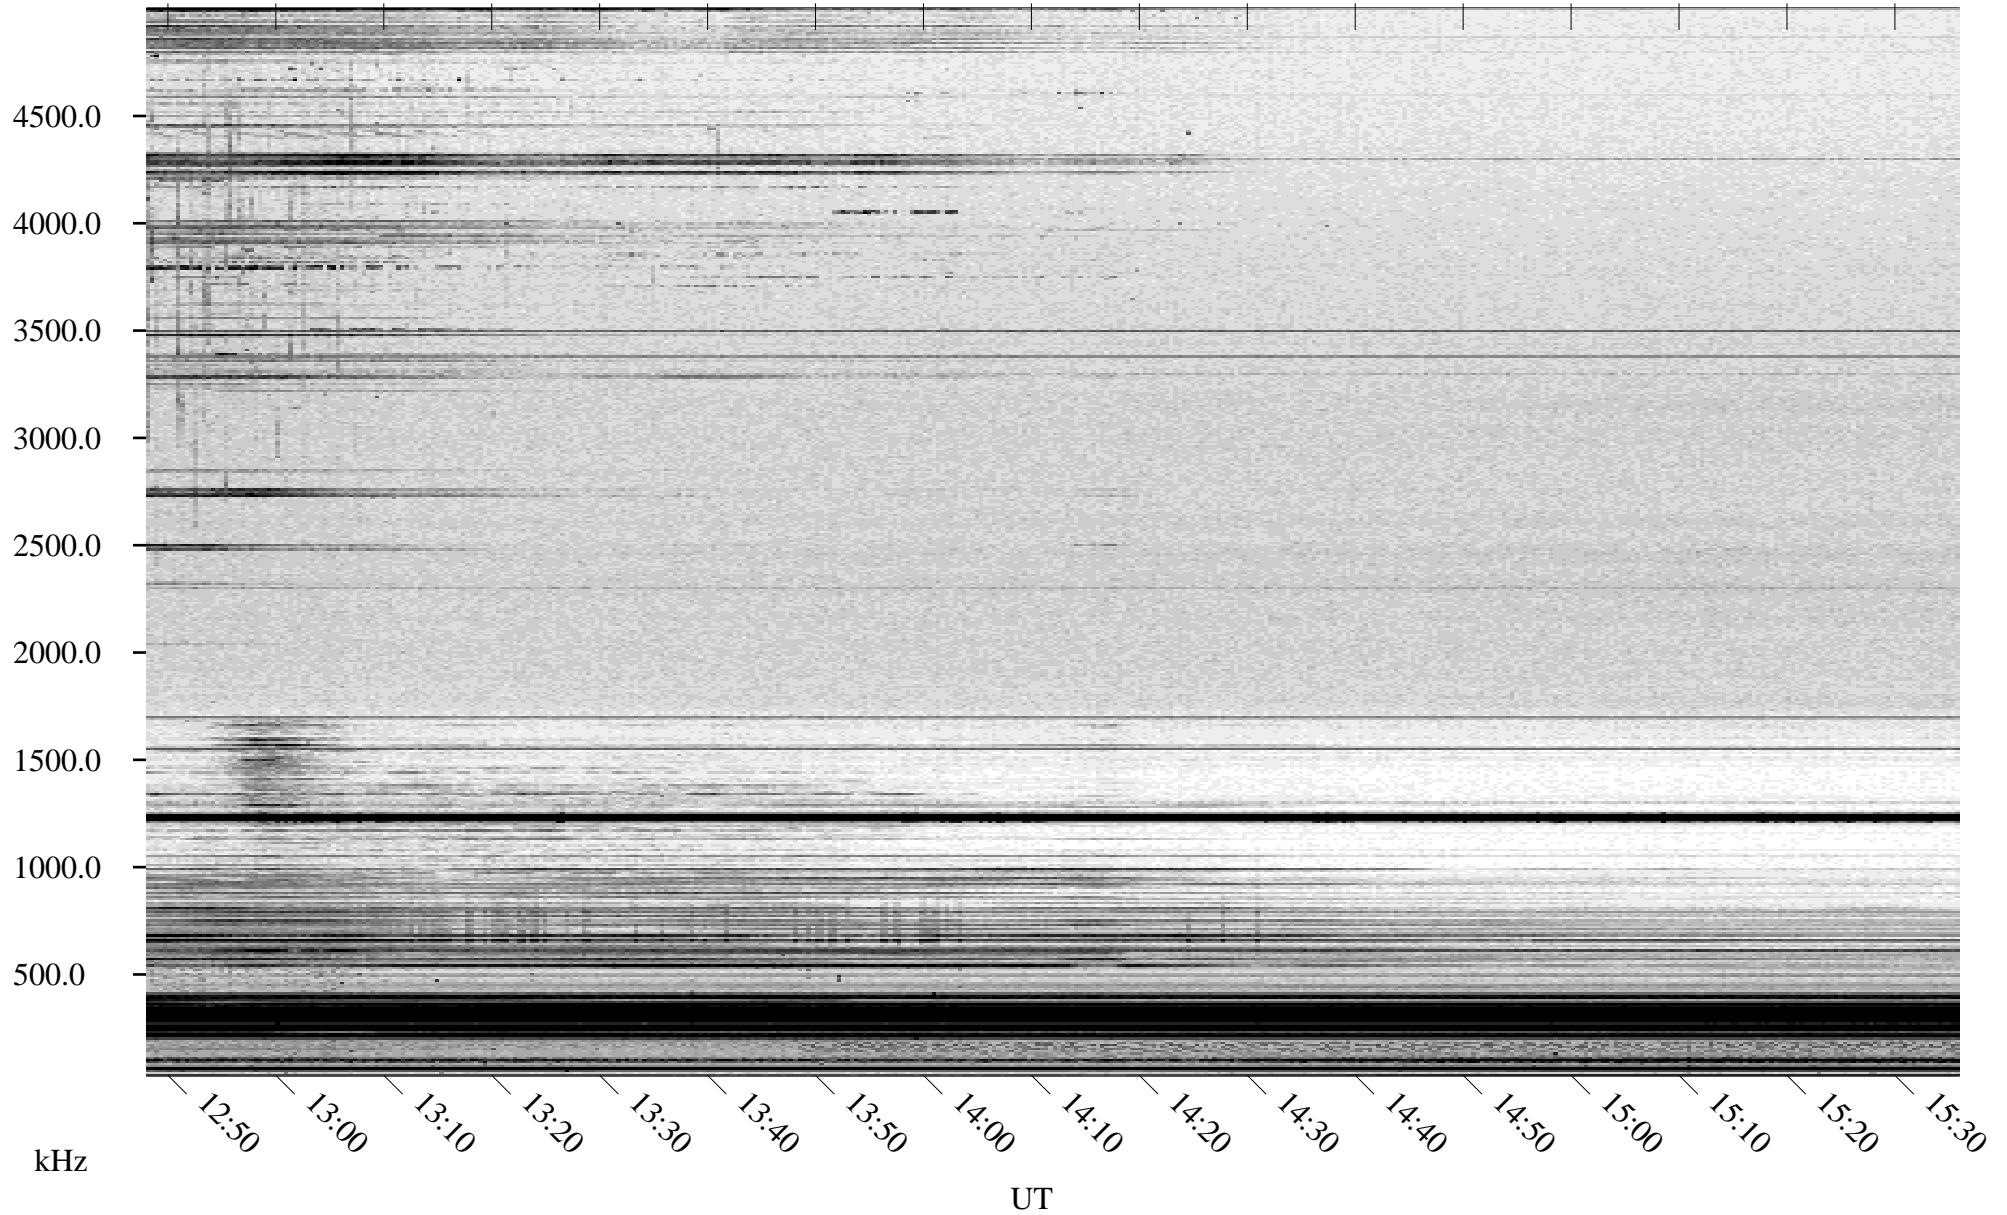

03/17/2005 Churchill, Manitoba

Linear Scale Black = 161 White = 15

ch05076l.r00m max_12

Page 1

03/17/2005 Churchill, Manitoba

Linear Scale Black = 161 White = 15

ch05076l.r00m max_12

Page 2

03/18/2005 Churchill, Manitoba

Linear Scale Black = 161 White = 15

ch05076l.r00m max_12

Page 3

03/18/2005 Churchill, Manitoba

Linear Scale Black = 161 White = 15

ch05076l.r00m max_12

Page 4

03/18/2005 Churchill, Manitoba

Linear Scale Black = 161 White = 15

ch05076l.r00m max_12

Page 5

03/18/2005 Churchill, Manitoba

Linear Scale Black = 161 White = 15

ch05076l.r00m max_12

Page 6

03/18/2005 Churchill, Manitoba

Linear Scale Black = 161 White = 15

ch05076l.r00m max_12

Page 7

03/18/2005 Churchill, Manitoba

Linear Scale Black = 161 White = 15

ch05076l.r00m max_12