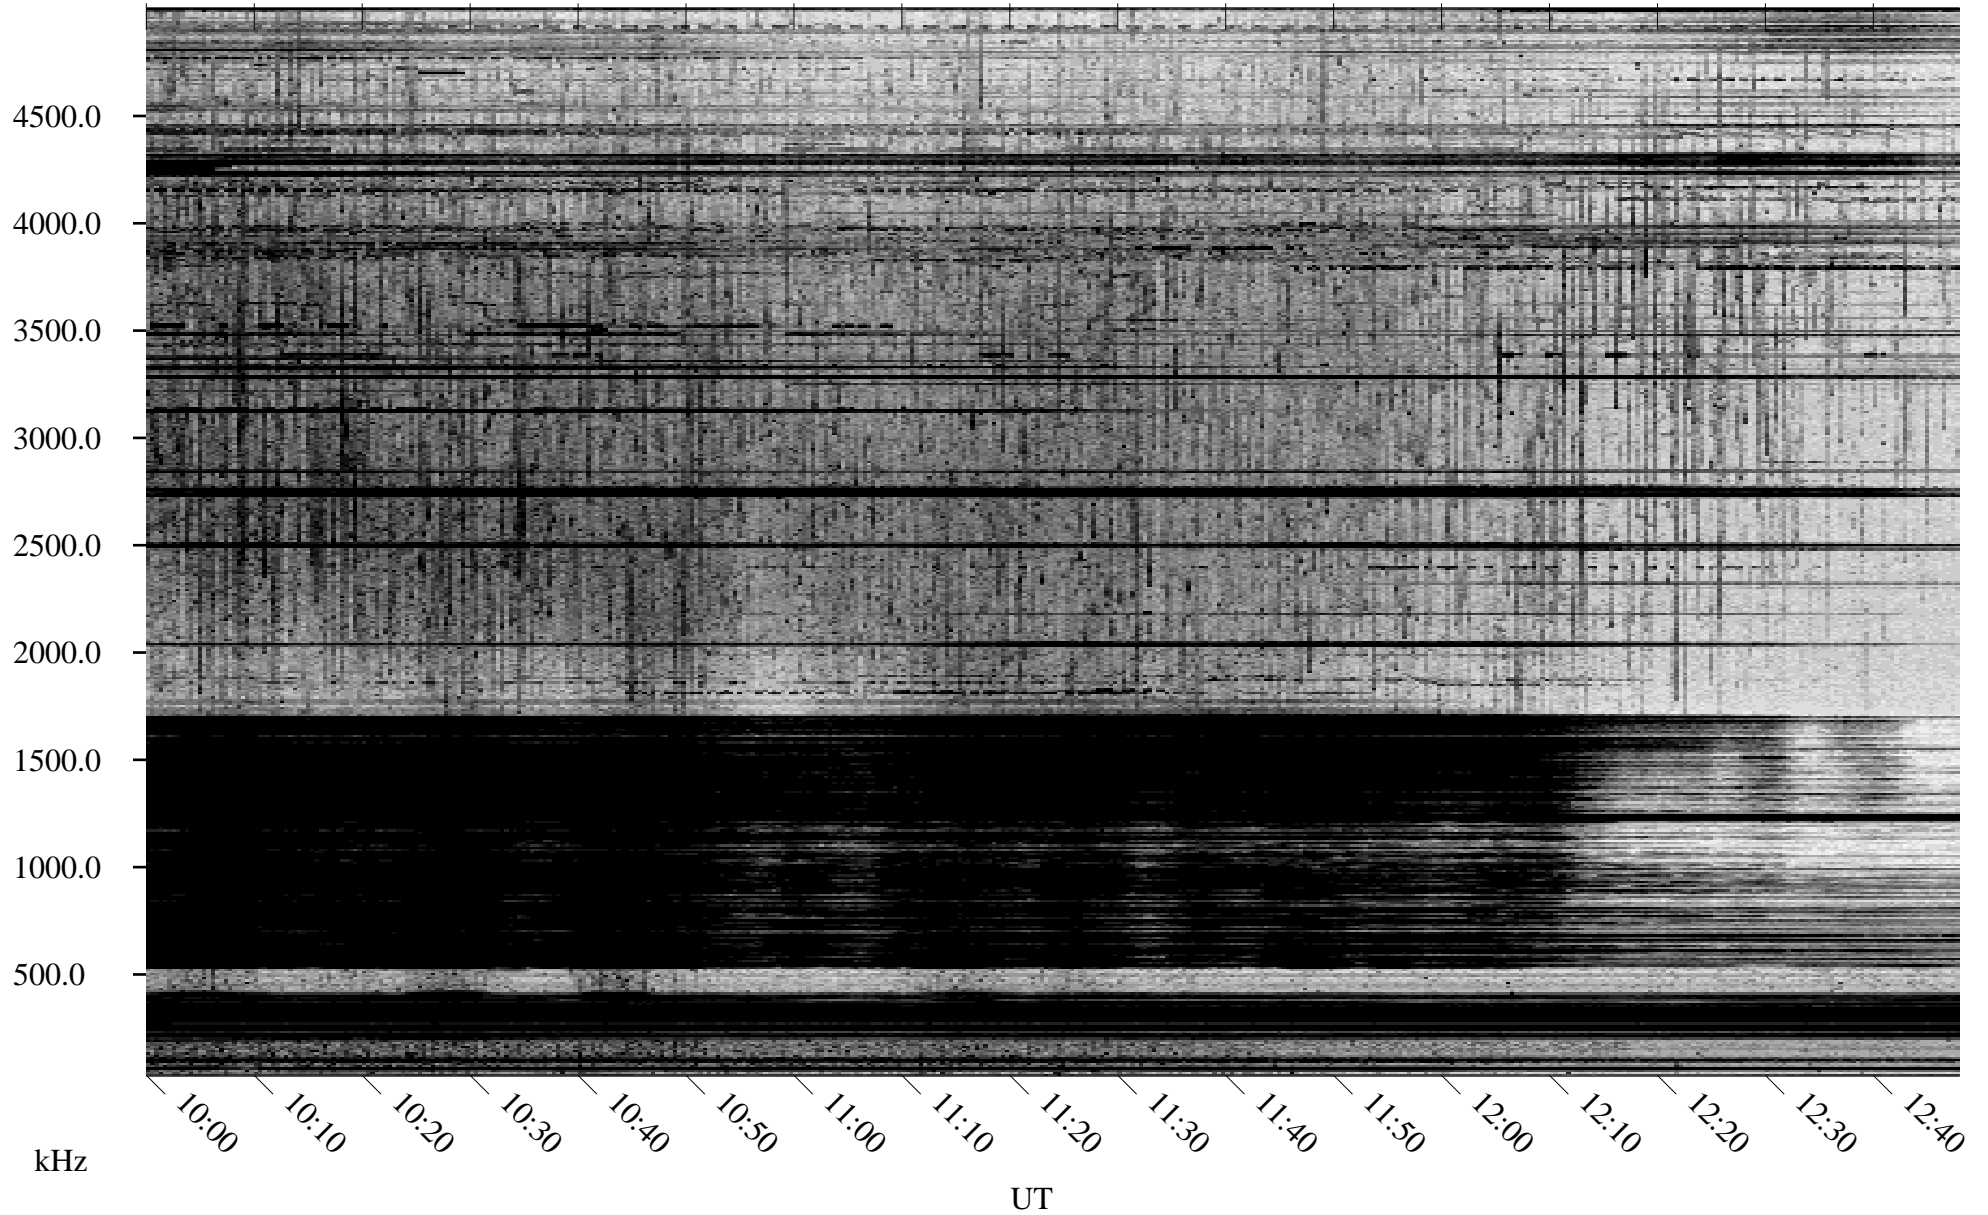

03/17/2005 Churchill, Manitoba

Linear Scale Black = 161 White = 15

ch05076l.r00m max_12

Page 1

03/17/2005 Churchill, Manitoba

Linear Scale Black = 161 White = 15

ch05076l.r00m max_12

Page 2

03/18/2005 Churchill, Manitoba

Linear Scale Black = 161 White = 15

ch05076l.r00m max_12

Page 3

03/18/2005 Churchill, Manitoba

Linear Scale Black = 161 White = 15

ch05076l.r00m max_12

Page 4

03/18/2005 Churchill, Manitoba

Linear Scale Black = 161 White = 15

ch05076l.r00m max_12

Page 5

03/18/2005 Churchill, Manitoba

Linear Scale Black = 161 White = 15

ch05076l.r00m max_12

Page 6

03/18/2005 Churchill, Manitoba

Linear Scale Black = 161 White = 15

ch05076l.r00m max_12

Page 7

03/18/2005 Churchill, Manitoba

Linear Scale Black = 161 White = 15

ch05076l.r00m max_12