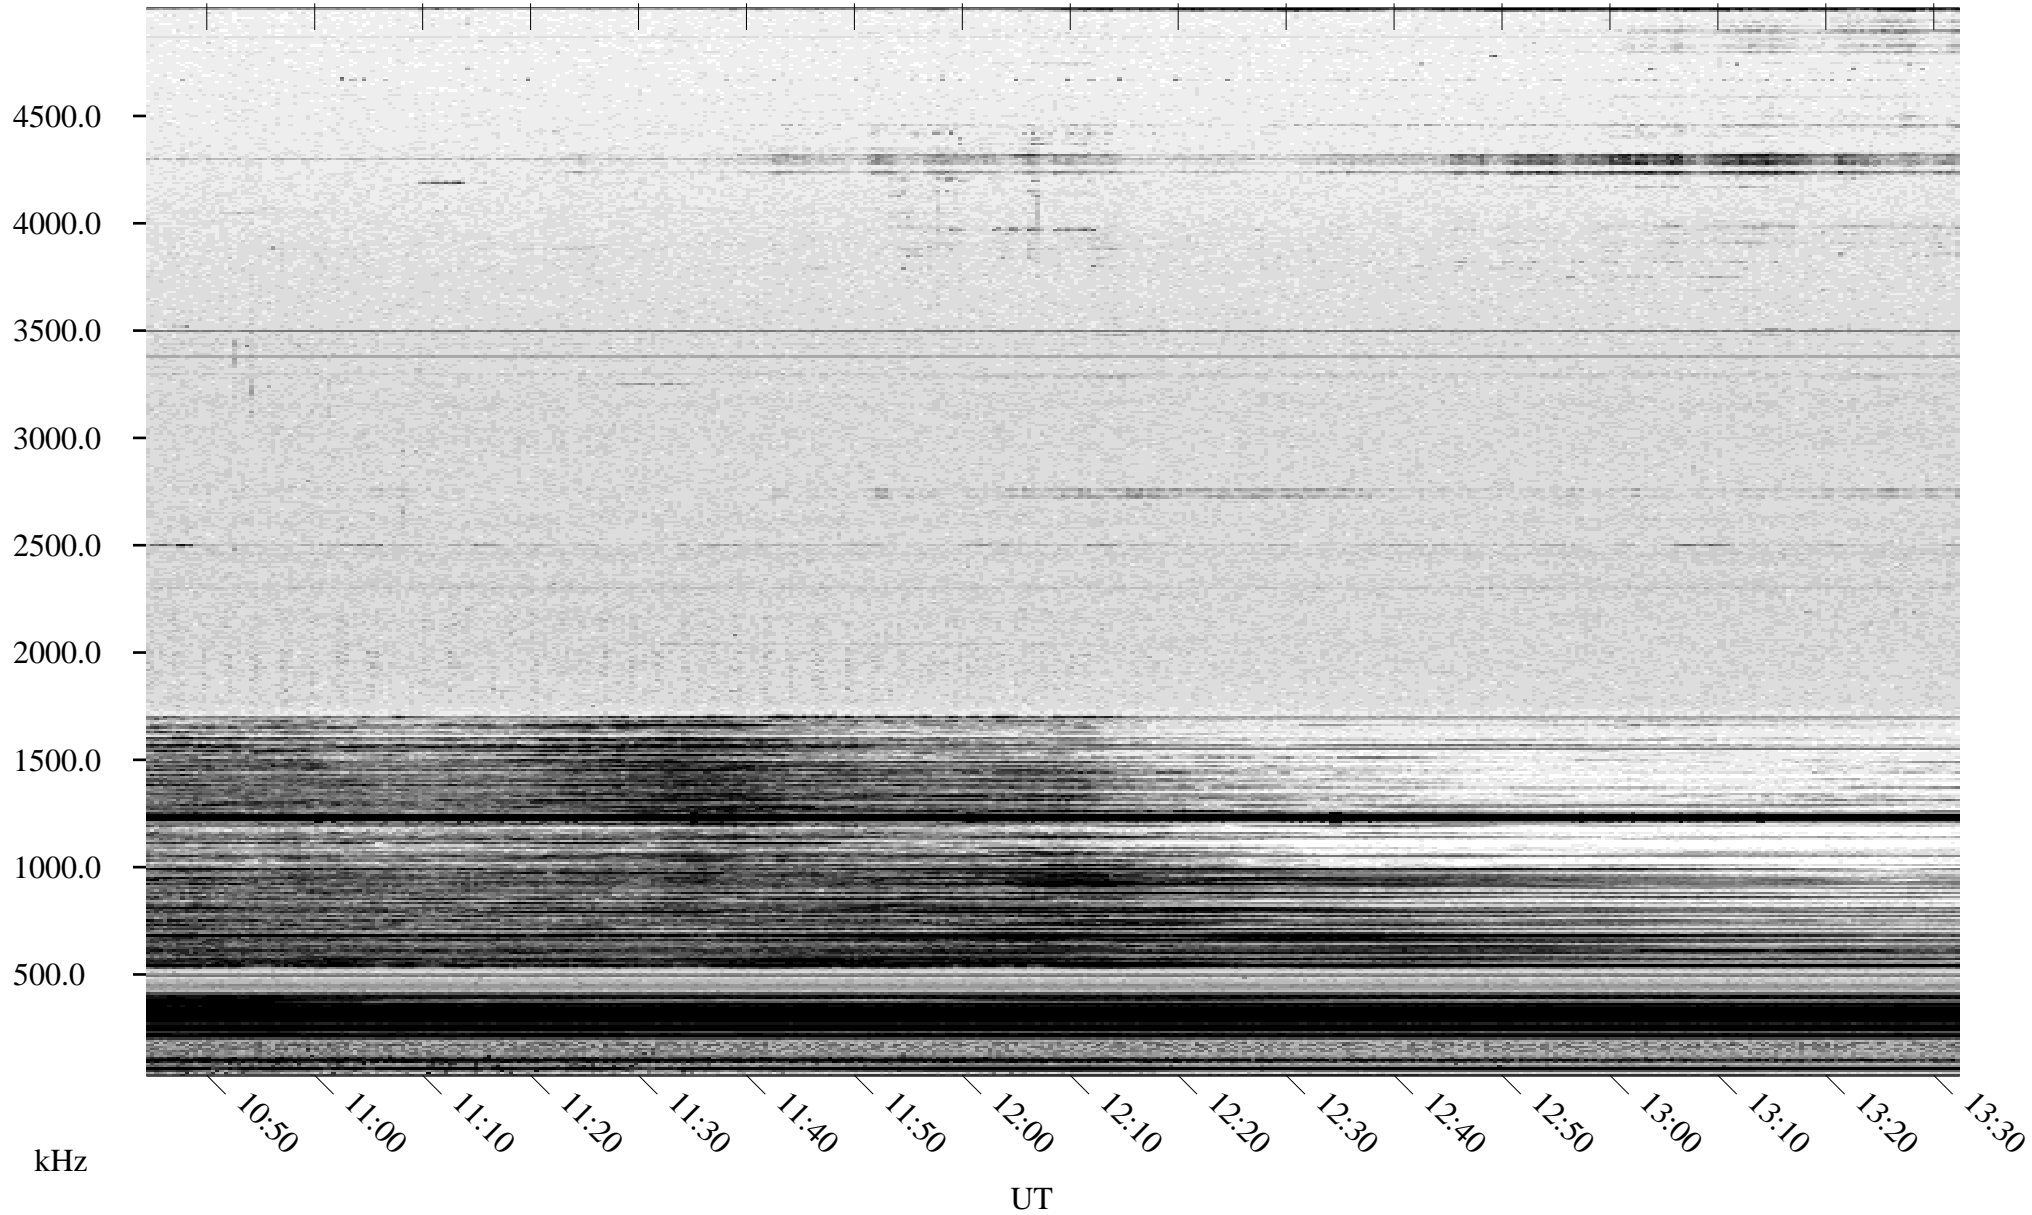

# 03/19/2005 Churchill, Manitoba

Linear Scale    Black = 161    White = 15

ch050771.r01m max\_12

Page 5

# 03/19/2005 Churchill, Manitoba

Linear Scale    Black = 161    White = 15

ch050771l.r01m max\_12

Page 6

# 03/19/2005 Churchill, Manitoba

Linear Scale    Black = 161    White = 15

ch050771l.r01m max\_12

Page 7

# 03/19/2005 Churchill, Manitoba

Linear Scale    Black = 161    White = 15

ch050771l.r01m max\_12