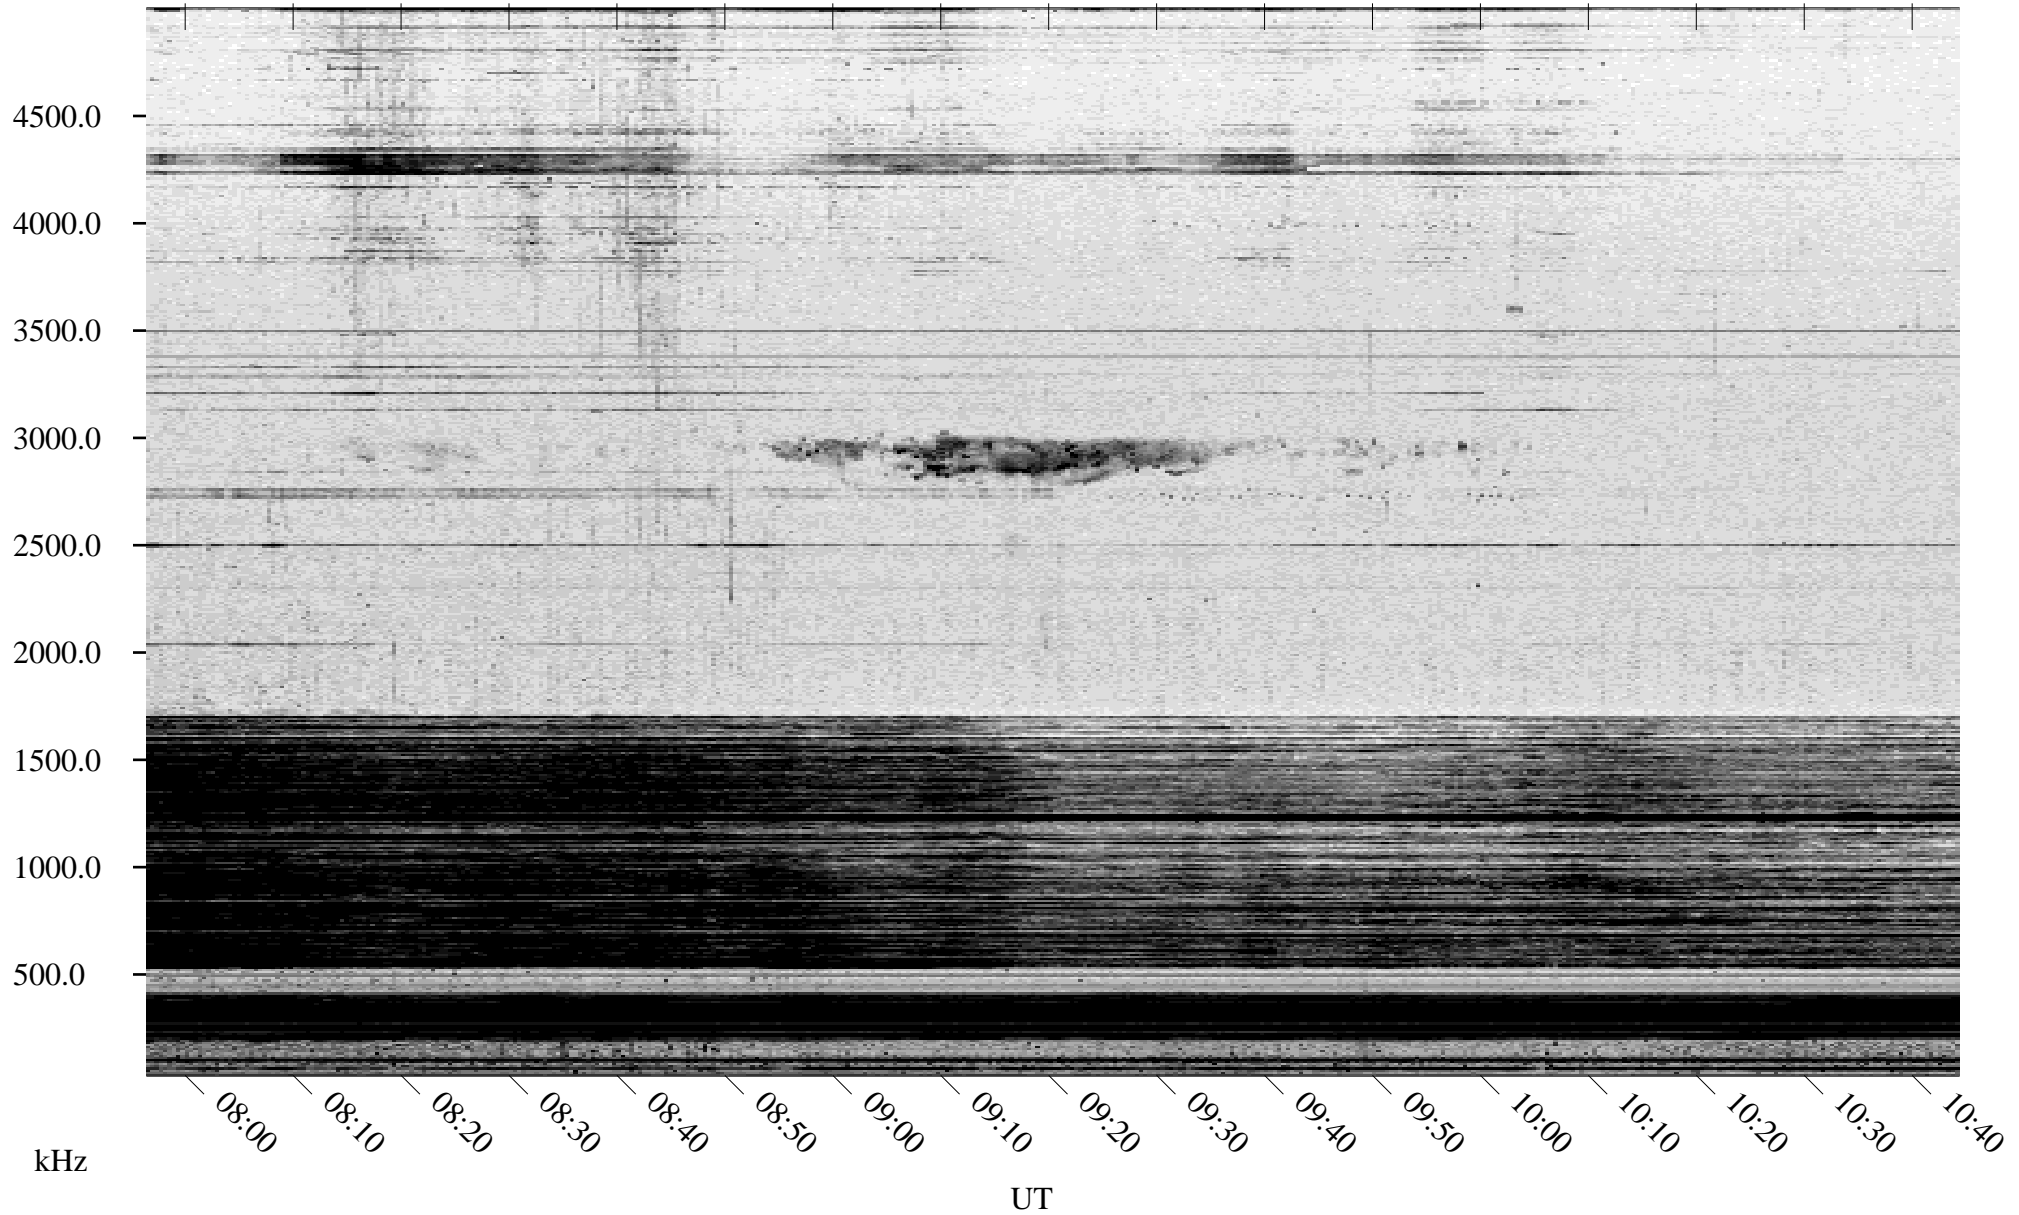

# 03/19/2005 Churchill, Manitoba

Linear Scale    Black = 161    White = 15

ch050771l.r01m max\_12

Page 4

# 03/19/2005 Churchill, Manitoba

Linear Scale    Black = 161    White = 15

ch050771.r01m max\_12

Page 5

# 03/19/2005 Churchill, Manitoba

Linear Scale    Black = 161    White = 15

ch050771l.r01m max\_12

Page 6