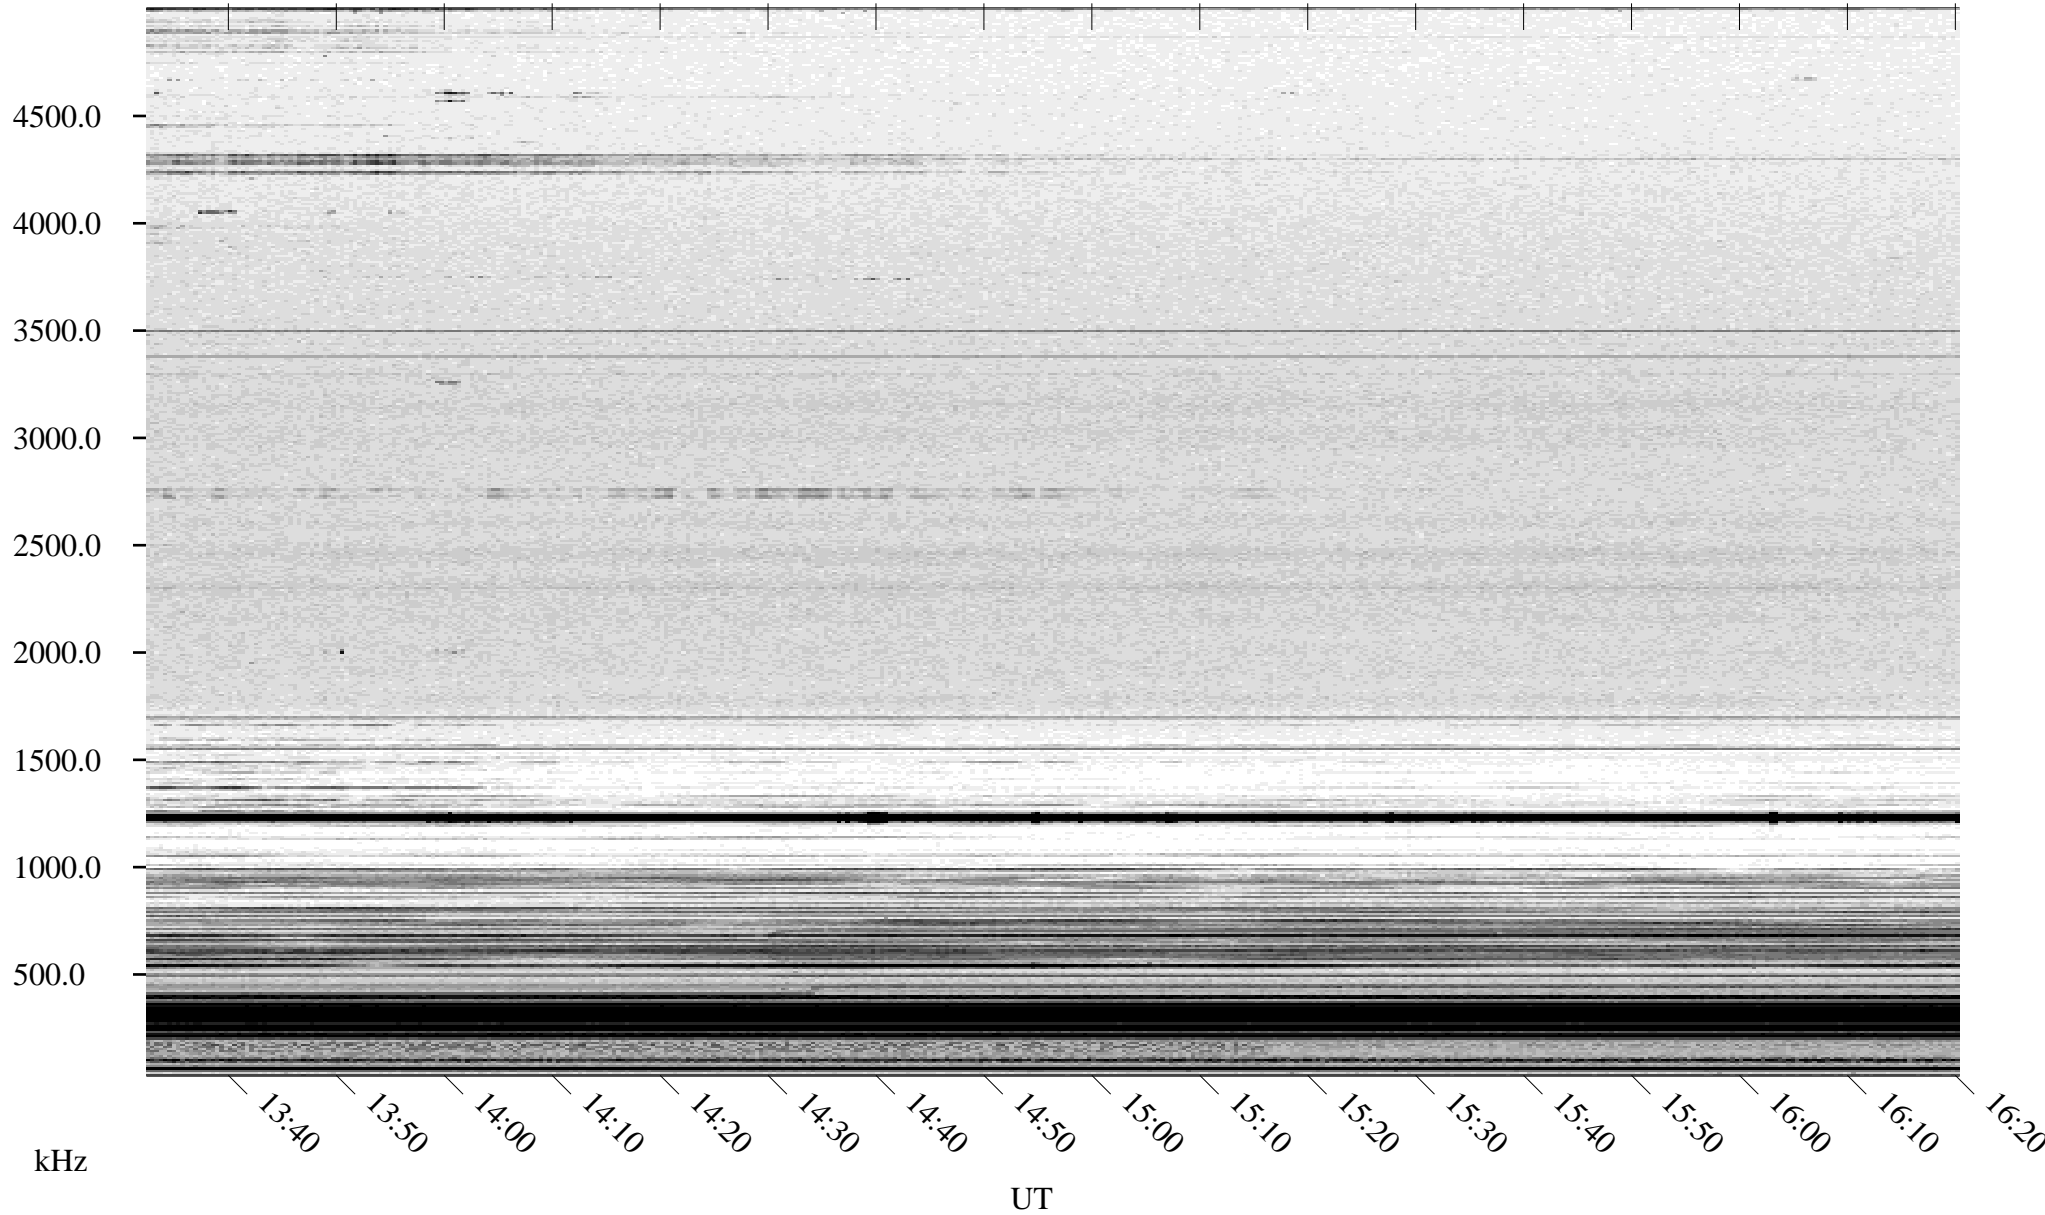

# 03/19/2005 Churchill, Manitoba

Linear Scale    Black = 161    White = 15

ch050771.r01m max\_12

Page 5

# 03/19/2005 Churchill, Manitoba

Linear Scale    Black = 161    White = 15

ch050771l.r01m max\_12

Page 6

# 03/19/2005 Churchill, Manitoba

Linear Scale    Black = 161    White = 15

ch050771l.r01m max\_12

Page 7

# 03/19/2005 Churchill, Manitoba

Linear Scale    Black = 161    White = 15

ch050771l.r01m max\_12