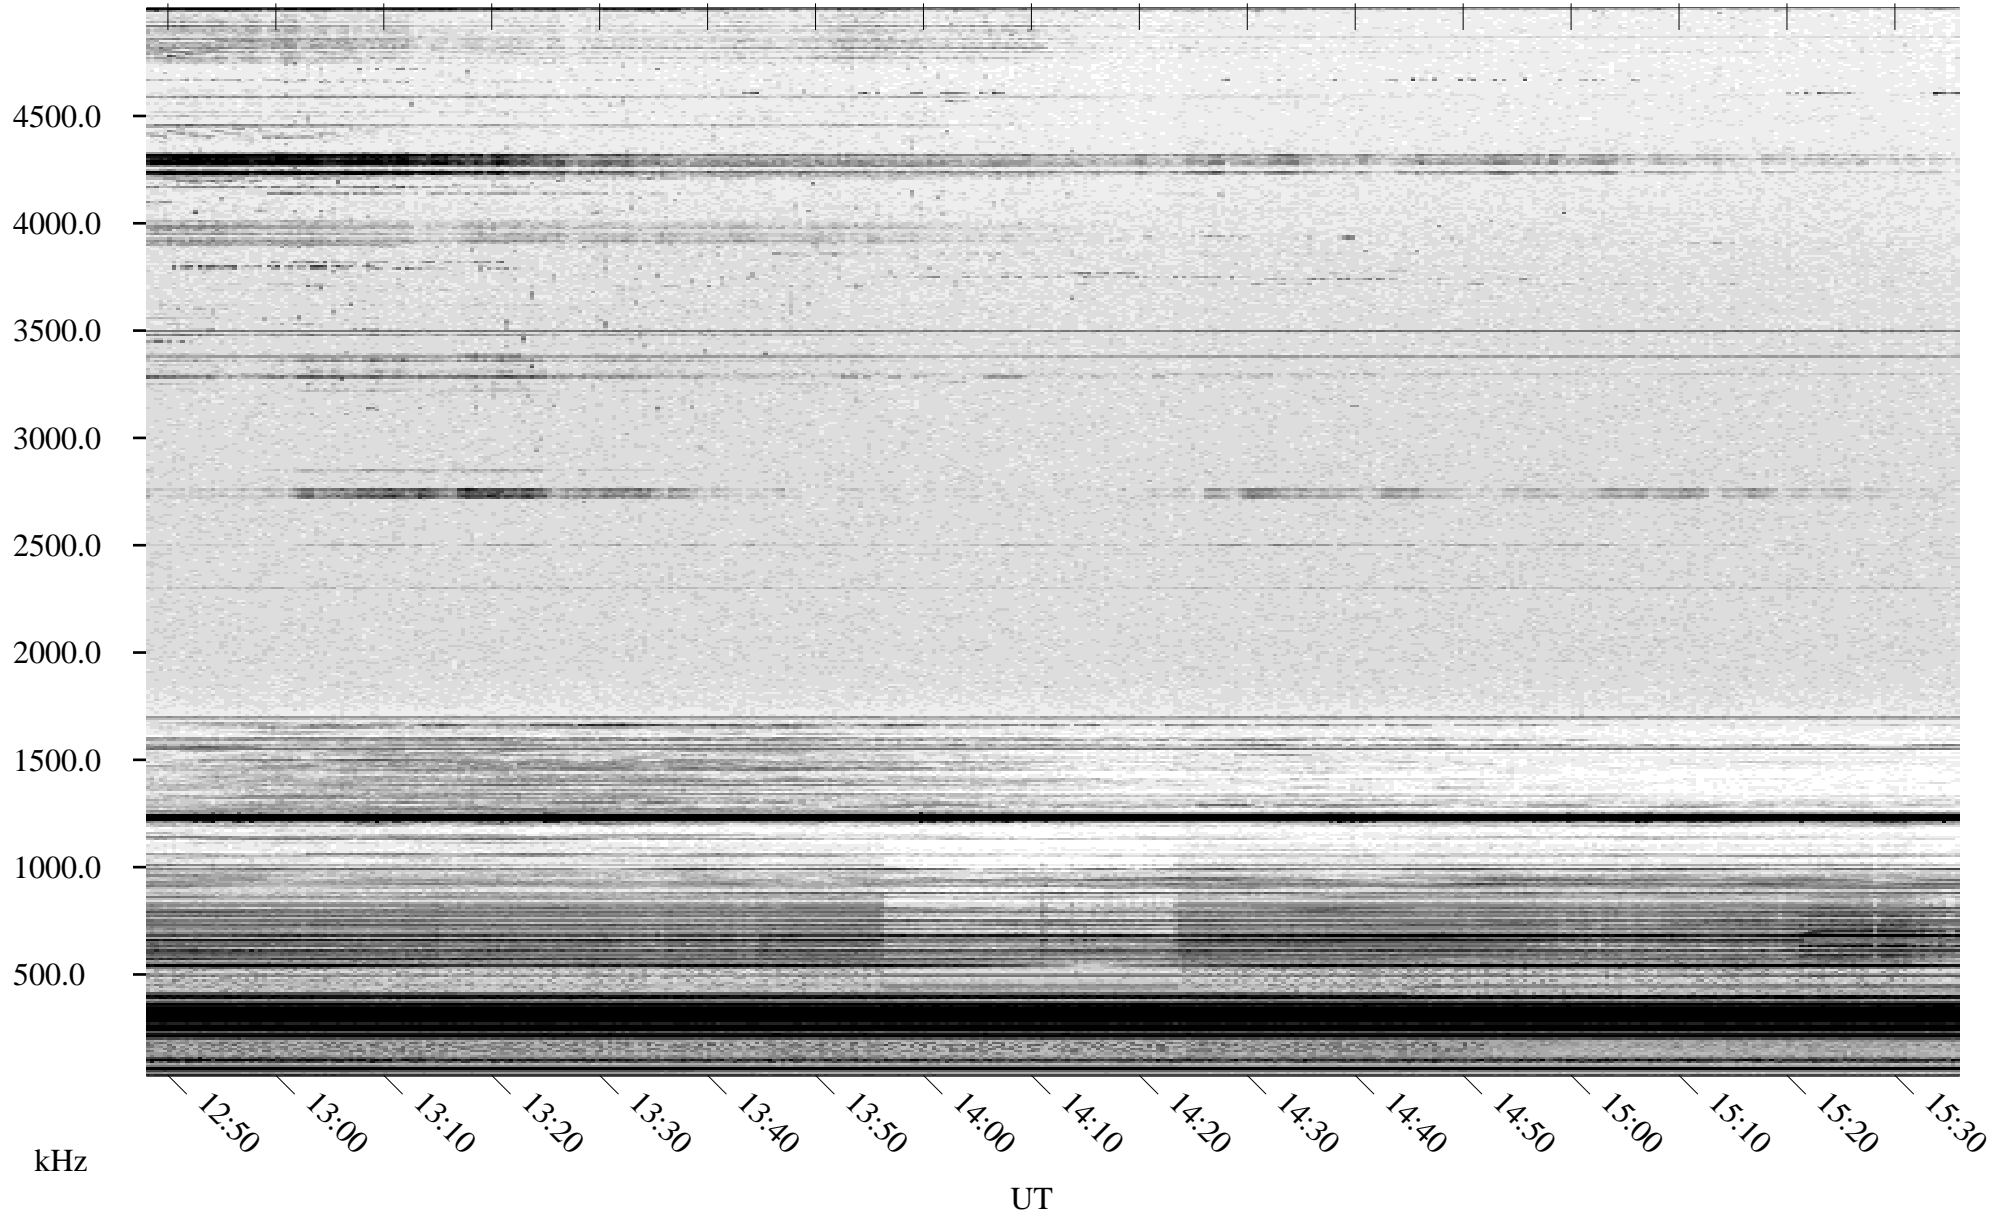

# 03/20/2005 Churchill, Manitoba

Linear Scale    Black = 161    White = 15

ch05078l.r00m max\_12

Page 5

# 03/20/2005 Churchill, Manitoba

Linear Scale    Black = 161    White = 15

ch05078l.r00m max\_12

Page 6

# 03/20/2005 Churchill, Manitoba

Linear Scale    Black = 161    White = 15

ch05078l.r00m max\_12

Page 7

# 03/20/2005 Churchill, Manitoba

Linear Scale    Black = 161    White = 15

ch05078l.r00m max\_12

Page 8