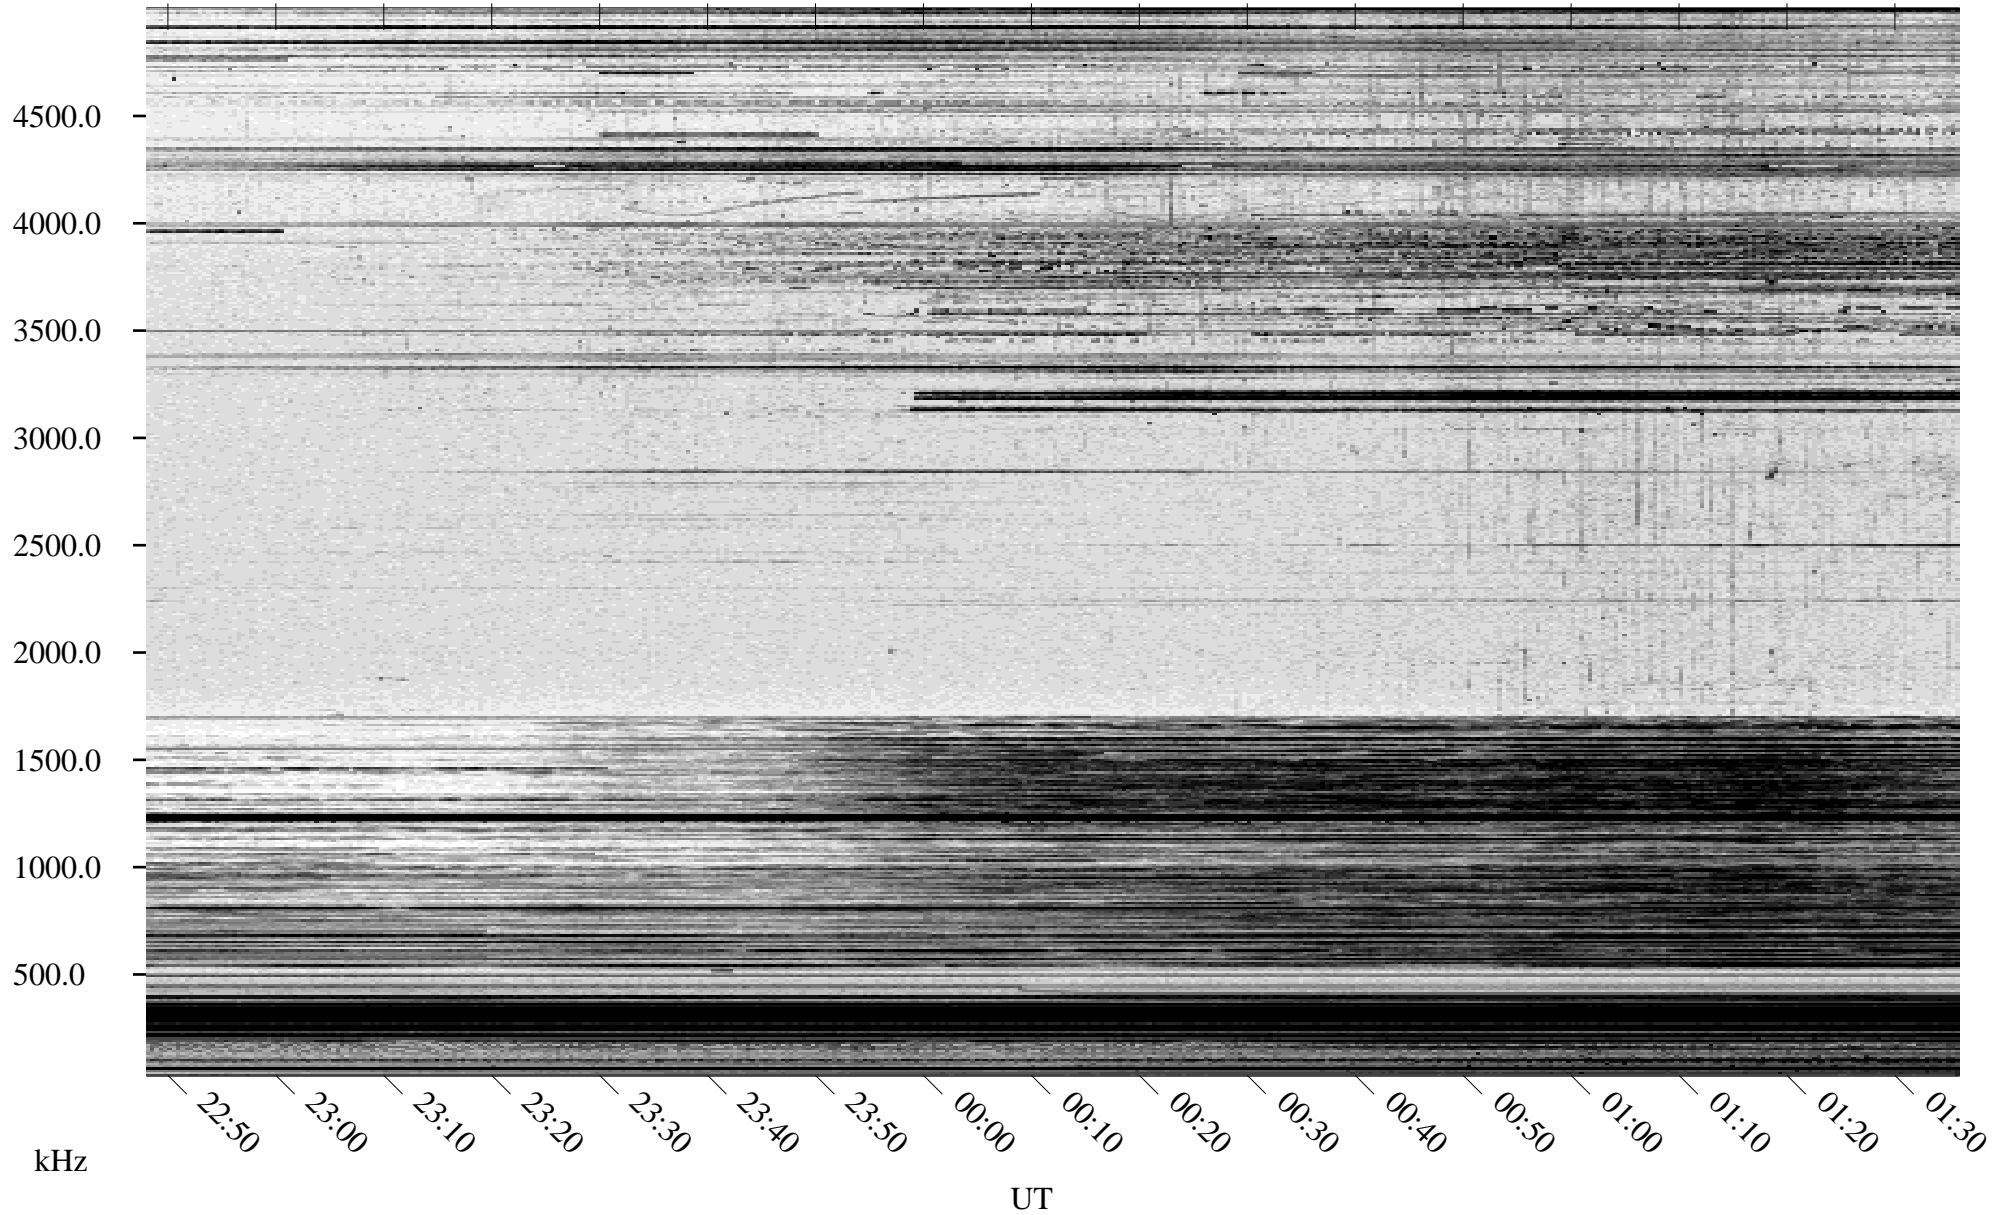

# 03/19/2005 Churchill, Manitoba

Linear Scale    Black = 161    White = 15

ch05078l.r00m max\_12

Page 1

# 03/19/2005 Churchill, Manitoba

Linear Scale    Black = 161    White = 15

ch05078l.r00m max\_12

Page 2

# 03/20/2005 Churchill, Manitoba

Linear Scale    Black = 161    White = 15

ch05078l.r00m max\_12

Page 3

# 03/20/2005 Churchill, Manitoba

Linear Scale    Black = 161    White = 15

ch05078l.r00m max\_12

Page 4