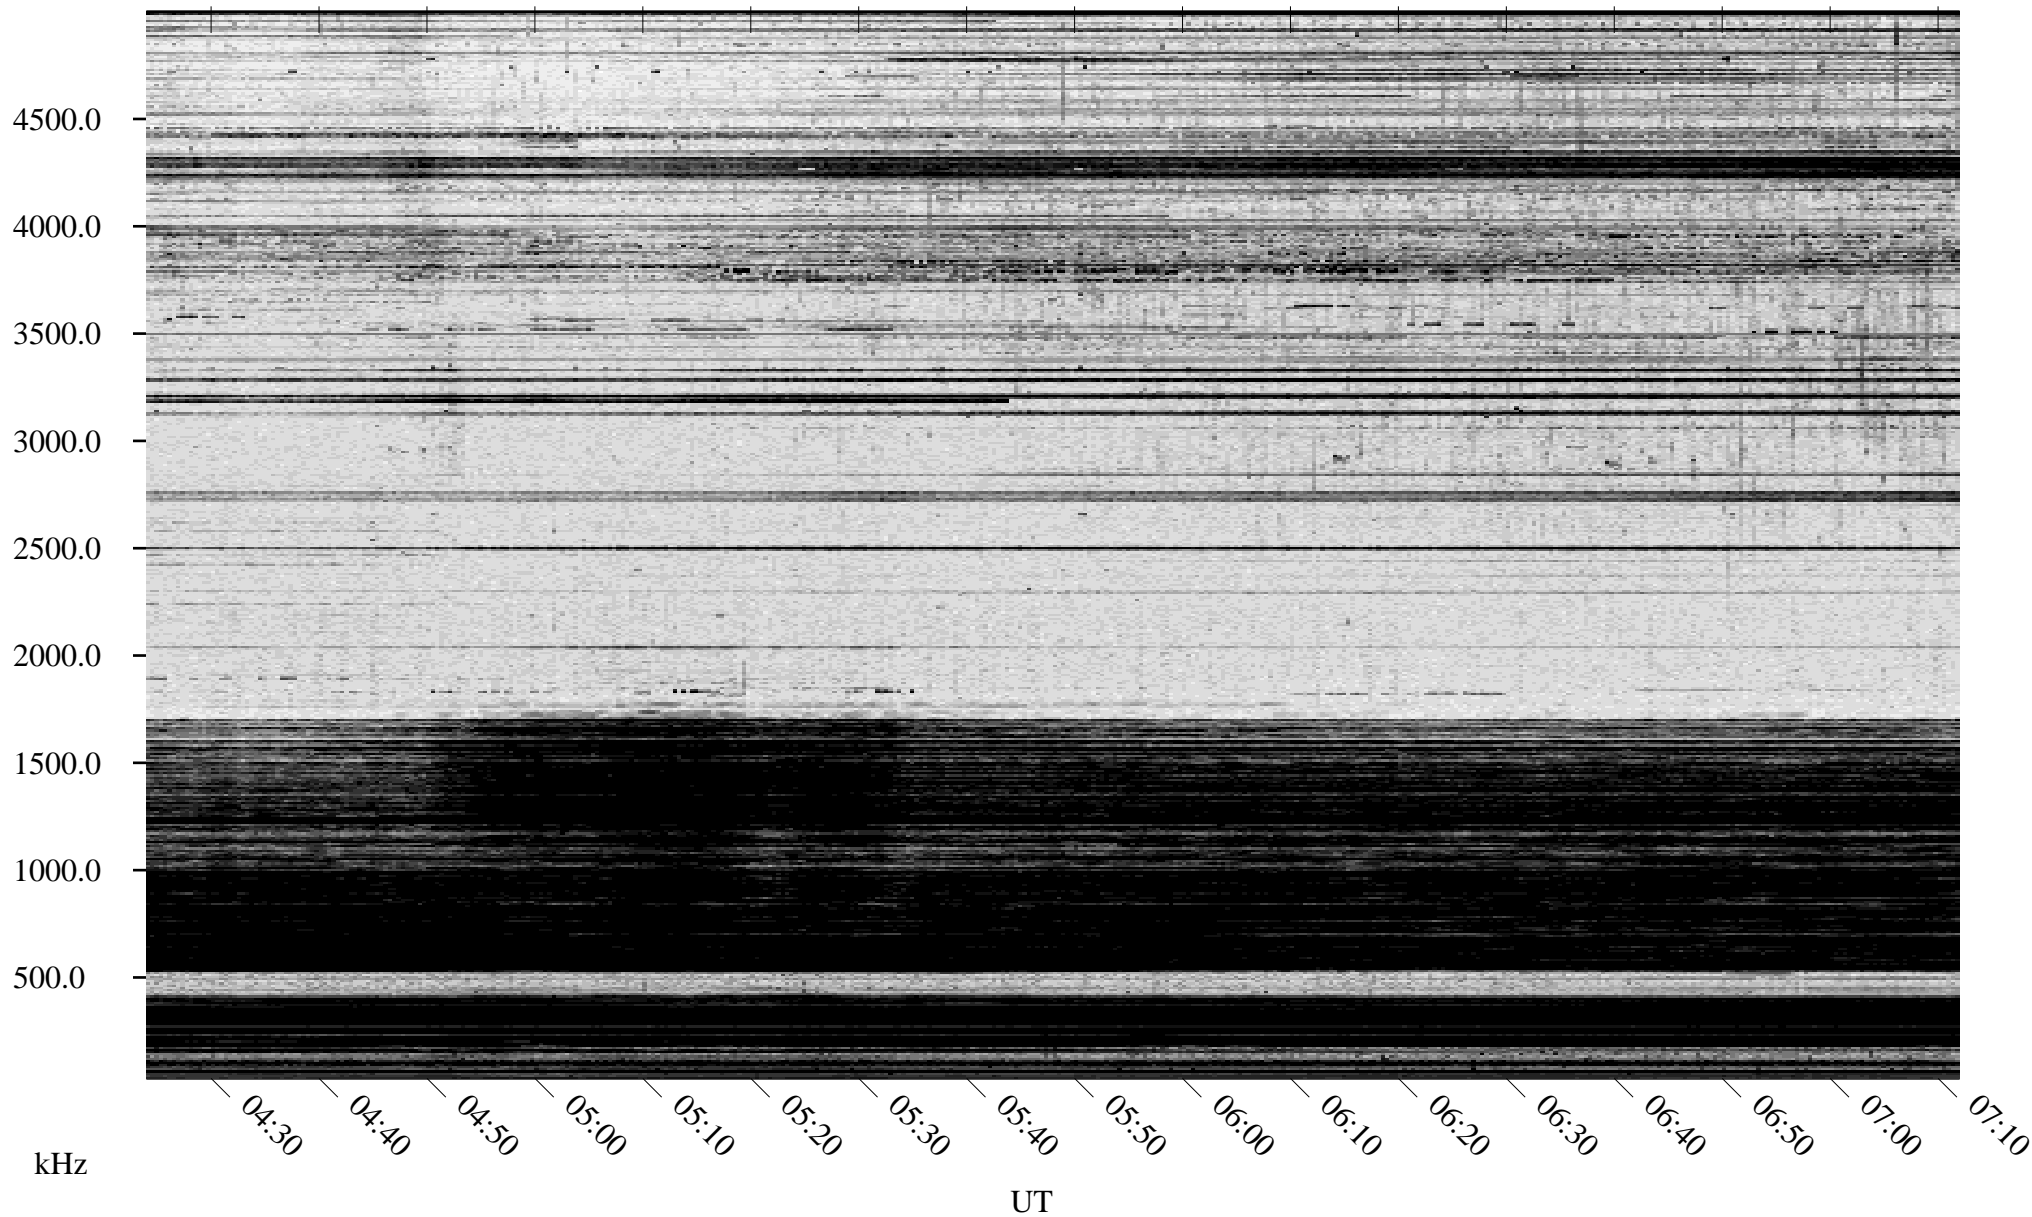

# 03/19/2005 Churchill, Manitoba

Linear Scale    Black = 161    White = 15

ch05078l.r00m max\_12

Page 1

# 03/19/2005 Churchill, Manitoba

Linear Scale    Black = 161    White = 15

ch05078l.r00m max\_12

Page 2

# 03/20/2005 Churchill, Manitoba

Linear Scale    Black = 161    White = 15

ch05078l.r00m max\_12

Page 3

# 03/20/2005 Churchill, Manitoba

Linear Scale    Black = 161    White = 15

ch05078l.r00m max\_12

Page 4