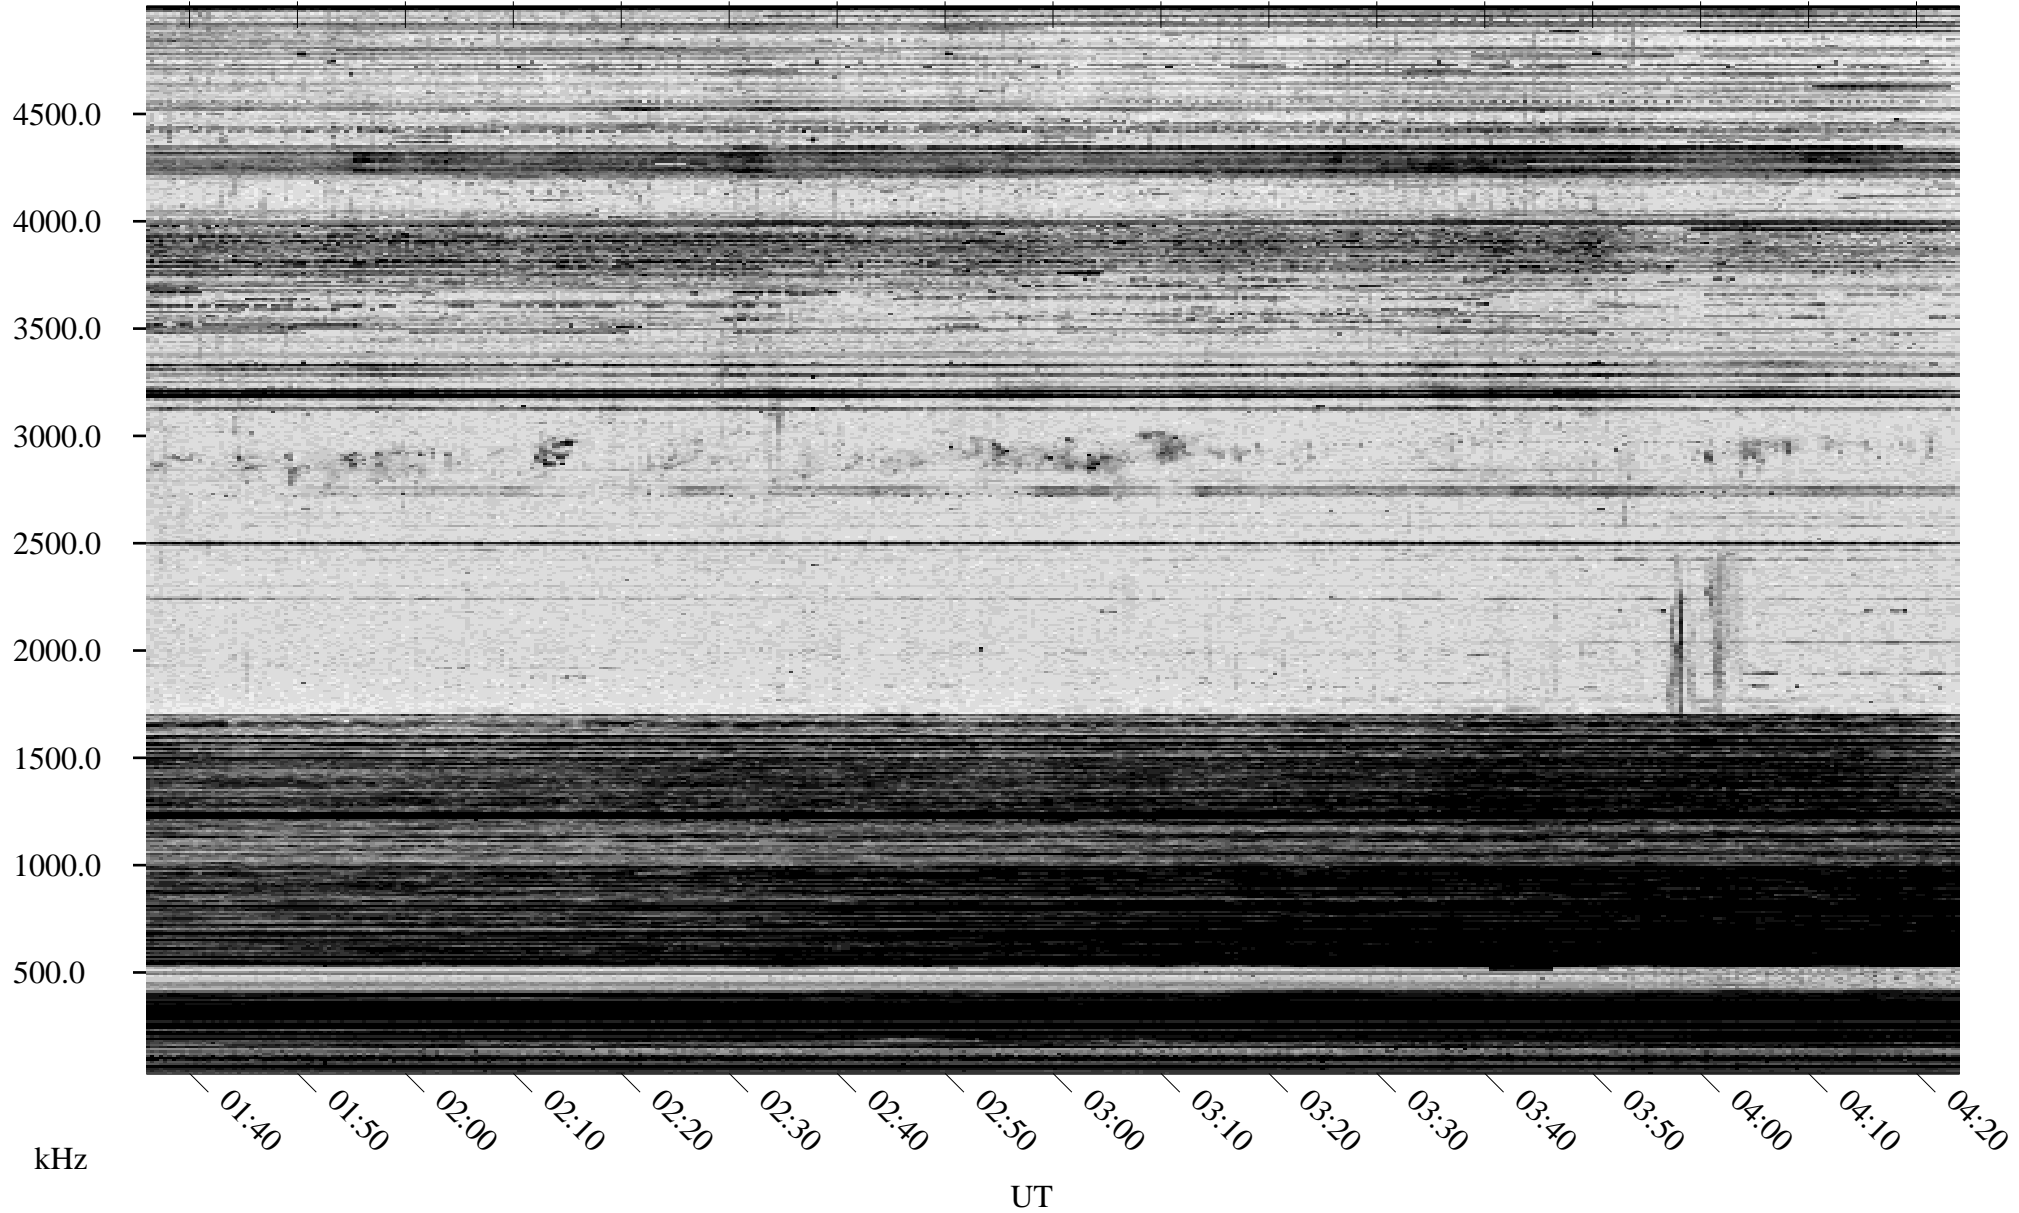

# 03/19/2005 Churchill, Manitoba

Linear Scale    Black = 161    White = 15

ch05078l.r00m max\_12

Page 1

# 03/19/2005 Churchill, Manitoba

Linear Scale    Black = 161    White = 15

ch05078l.r00m max\_12

Page 2

# 03/20/2005 Churchill, Manitoba

Linear Scale    Black = 161    White = 15

ch05078l.r00m max\_12

Page 3

# 03/20/2005 Churchill, Manitoba

Linear Scale    Black = 161    White = 15

ch05078l.r00m max\_12

Page 4