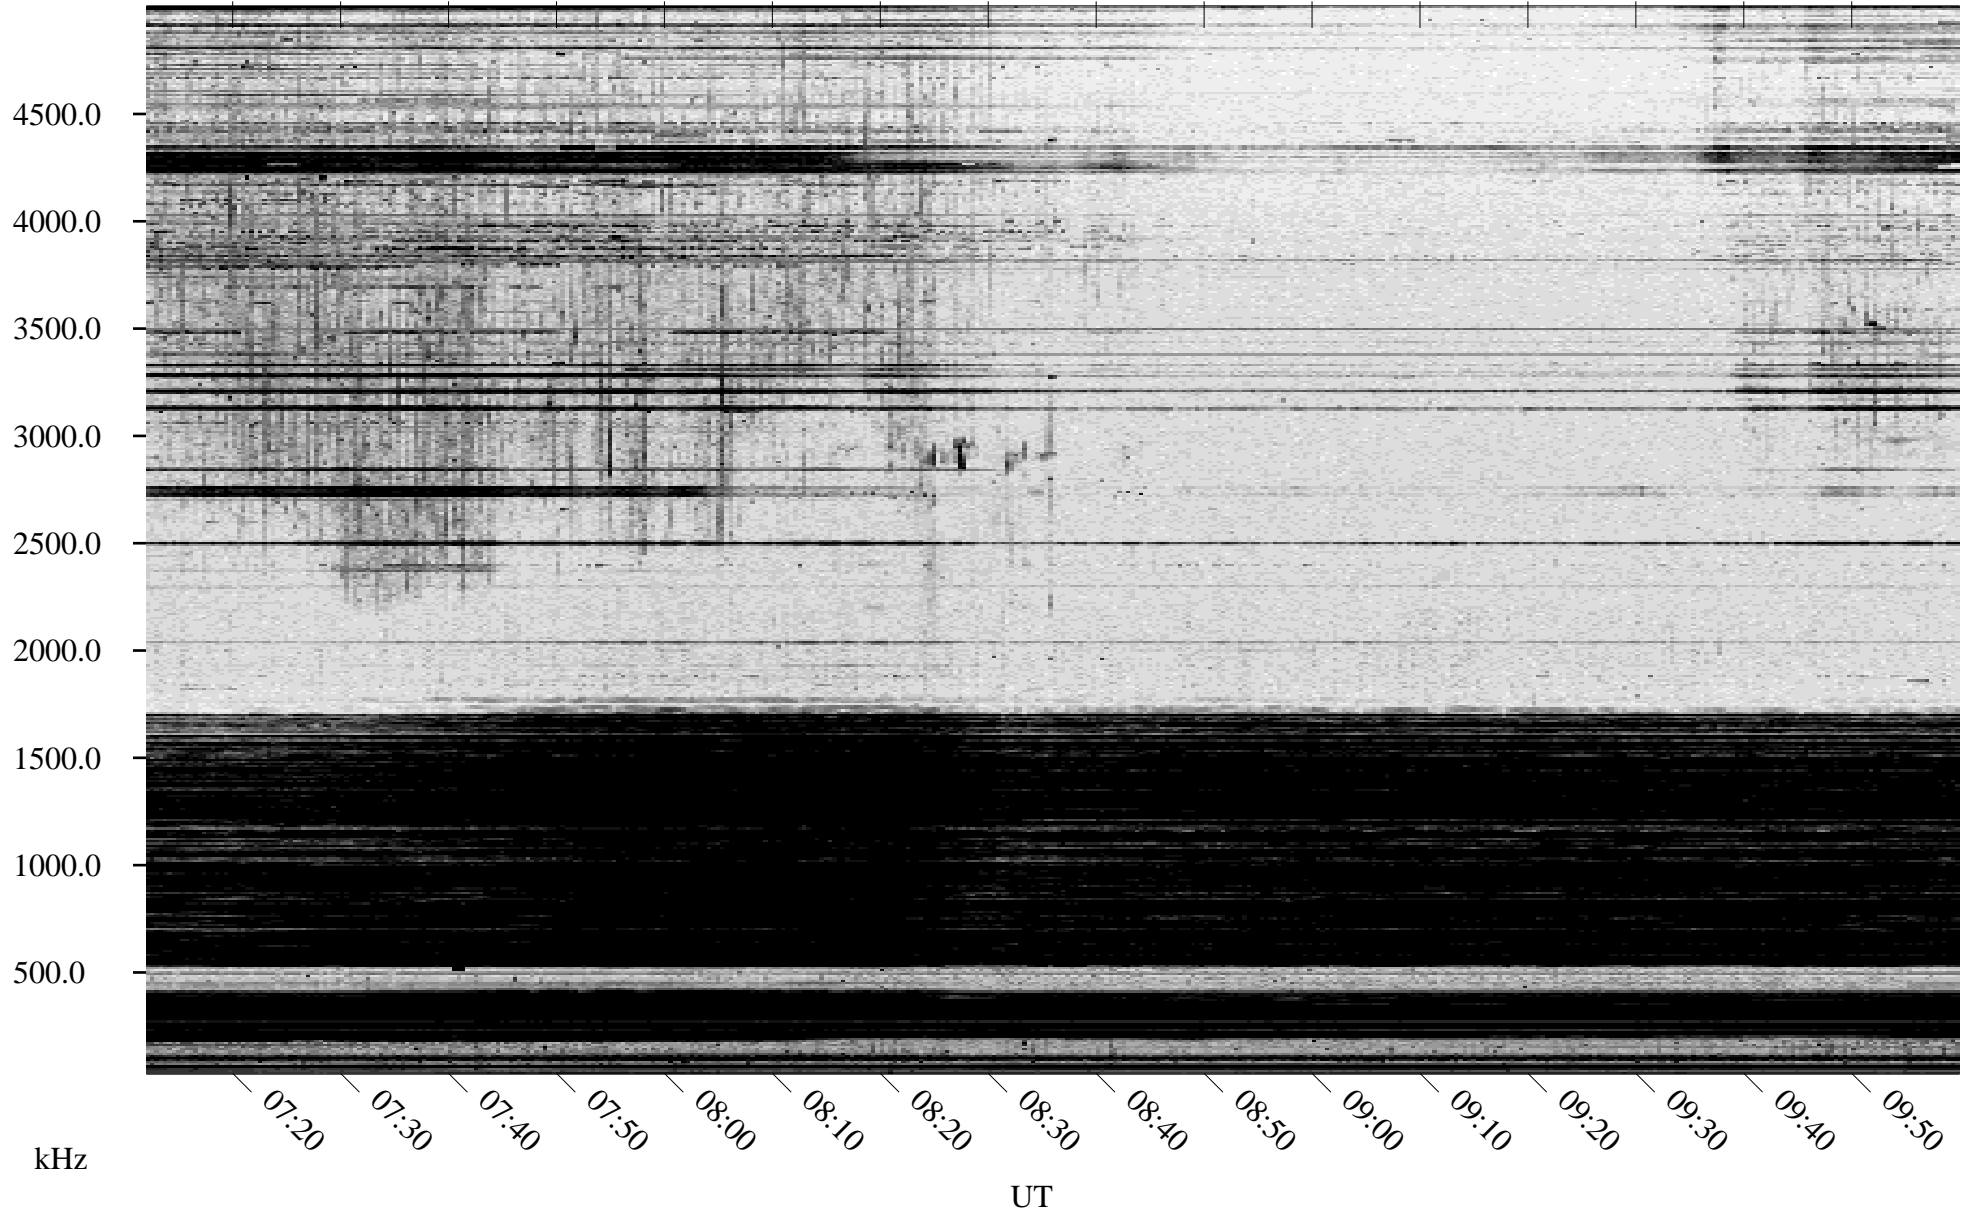

# 03/19/2005 Churchill, Manitoba

Linear Scale    Black = 161    White = 15

ch05078l.r00m max\_12

Page 1

# 03/20/2005 Churchill, Manitoba

Linear Scale    Black = 161    White = 15

ch05078l.r00m max\_12

Page 4

# 03/20/2005 Churchill, Manitoba

Linear Scale    Black = 161    White = 15

ch05078l.r00m max\_12

Page 5

# 03/20/2005 Churchill, Manitoba

Linear Scale    Black = 161    White = 15

ch05078l.r00m max\_12

Page 6