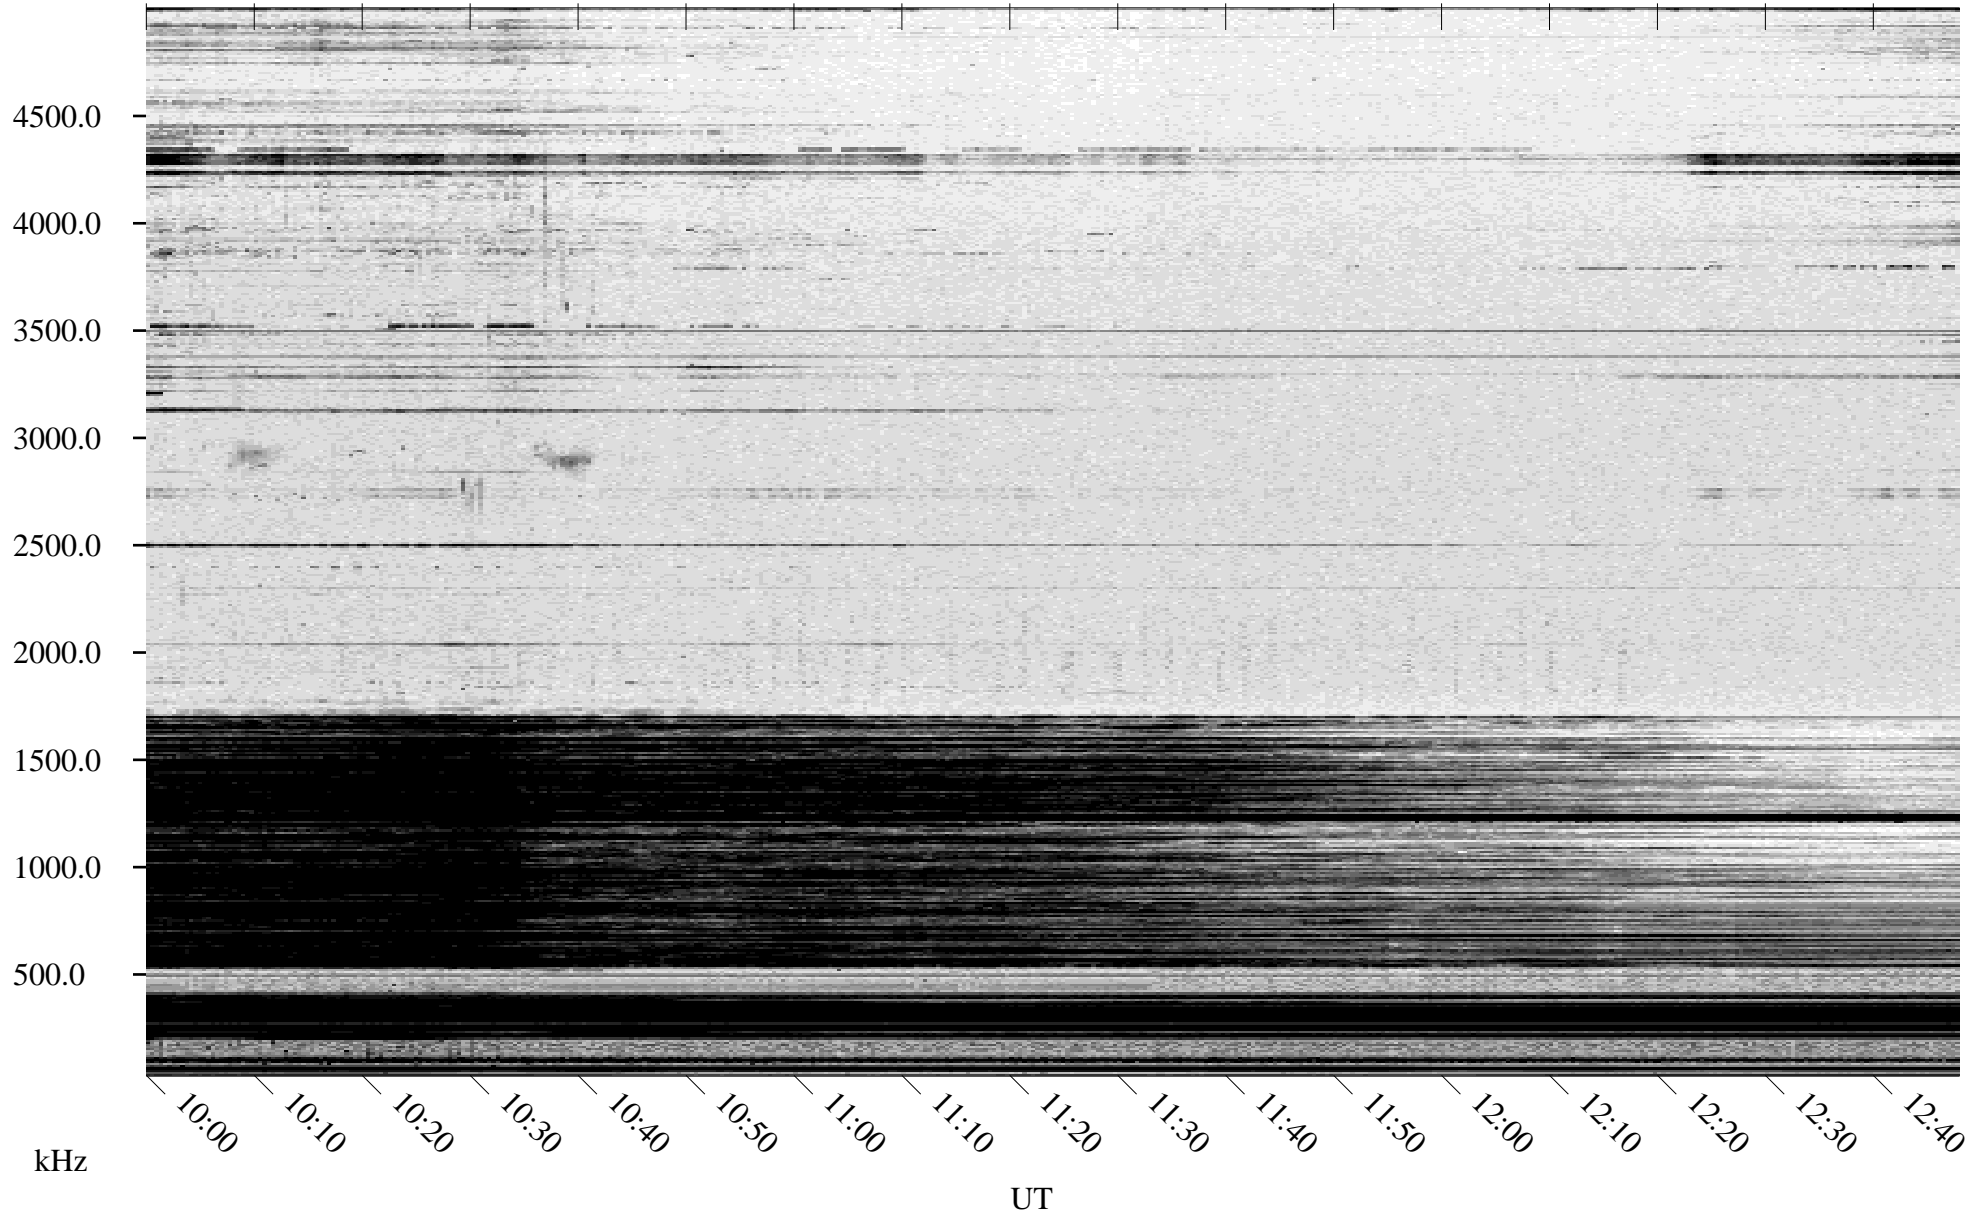

# 03/20/2005 Churchill, Manitoba

Linear Scale    Black = 161    White = 15

ch05078l.r00m max\_12

Page 4

# 03/20/2005 Churchill, Manitoba

Linear Scale    Black = 161    White = 15

ch05078l.r00m max\_12

Page 5

# 03/20/2005 Churchill, Manitoba

Linear Scale    Black = 161    White = 15

ch05078l.r00m max\_12

Page 6

# 03/20/2005 Churchill, Manitoba

Linear Scale    Black = 161    White = 15

ch05078l.r00m max\_12

Page 7