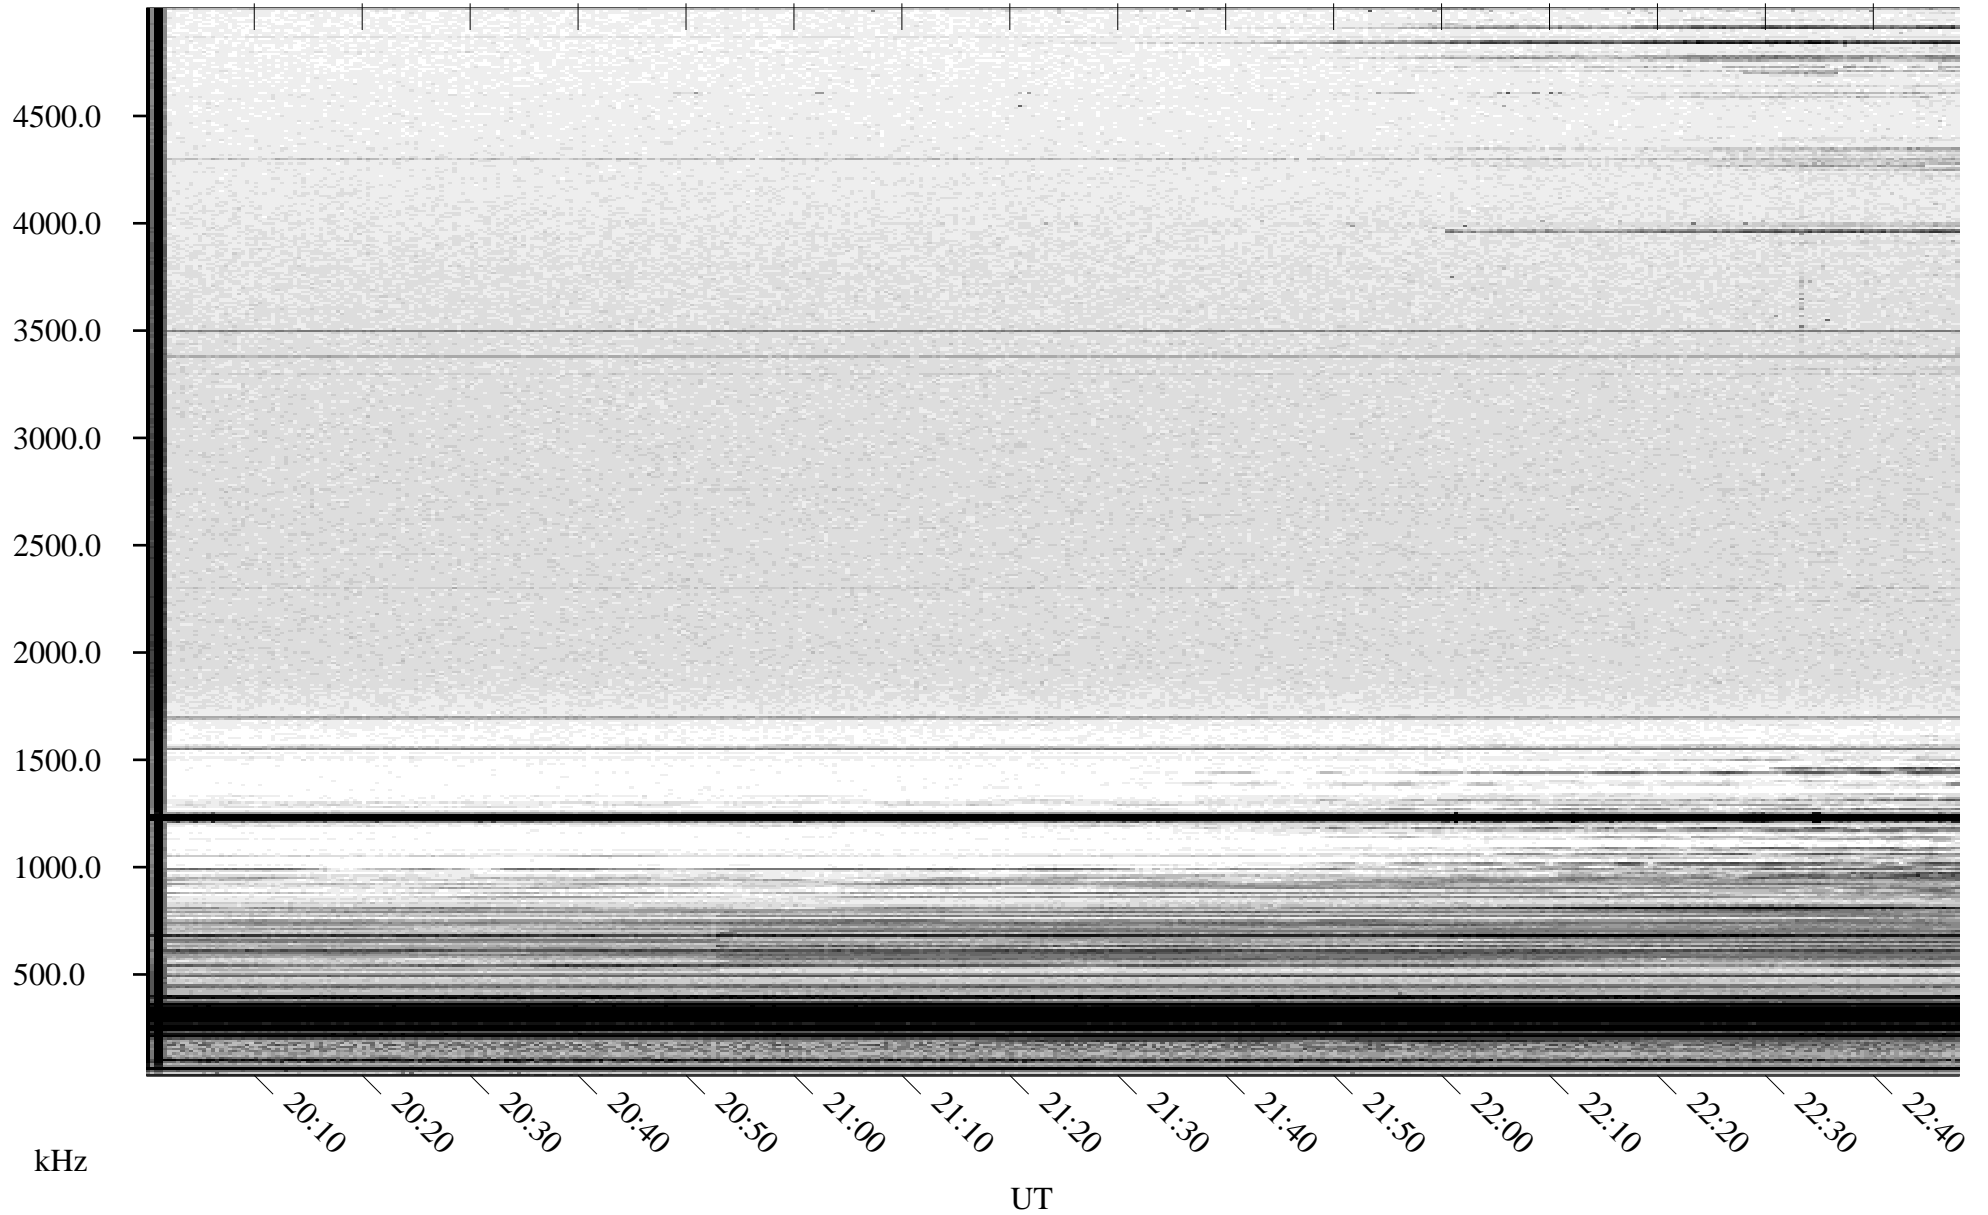

# 03/19/2005 Churchill, Manitoba

Linear Scale    Black = 161    White = 15

ch05078l.r00m max\_12

Page 1

# 03/19/2005 Churchill, Manitoba

Linear Scale    Black = 161    White = 15

ch05078l.r00m max\_12

Page 2

# 03/20/2005 Churchill, Manitoba

Linear Scale    Black = 161    White = 15

ch05078l.r00m max\_12

Page 3

# 03/20/2005 Churchill, Manitoba

Linear Scale    Black = 161    White = 15

ch05078l.r00m max\_12

Page 4