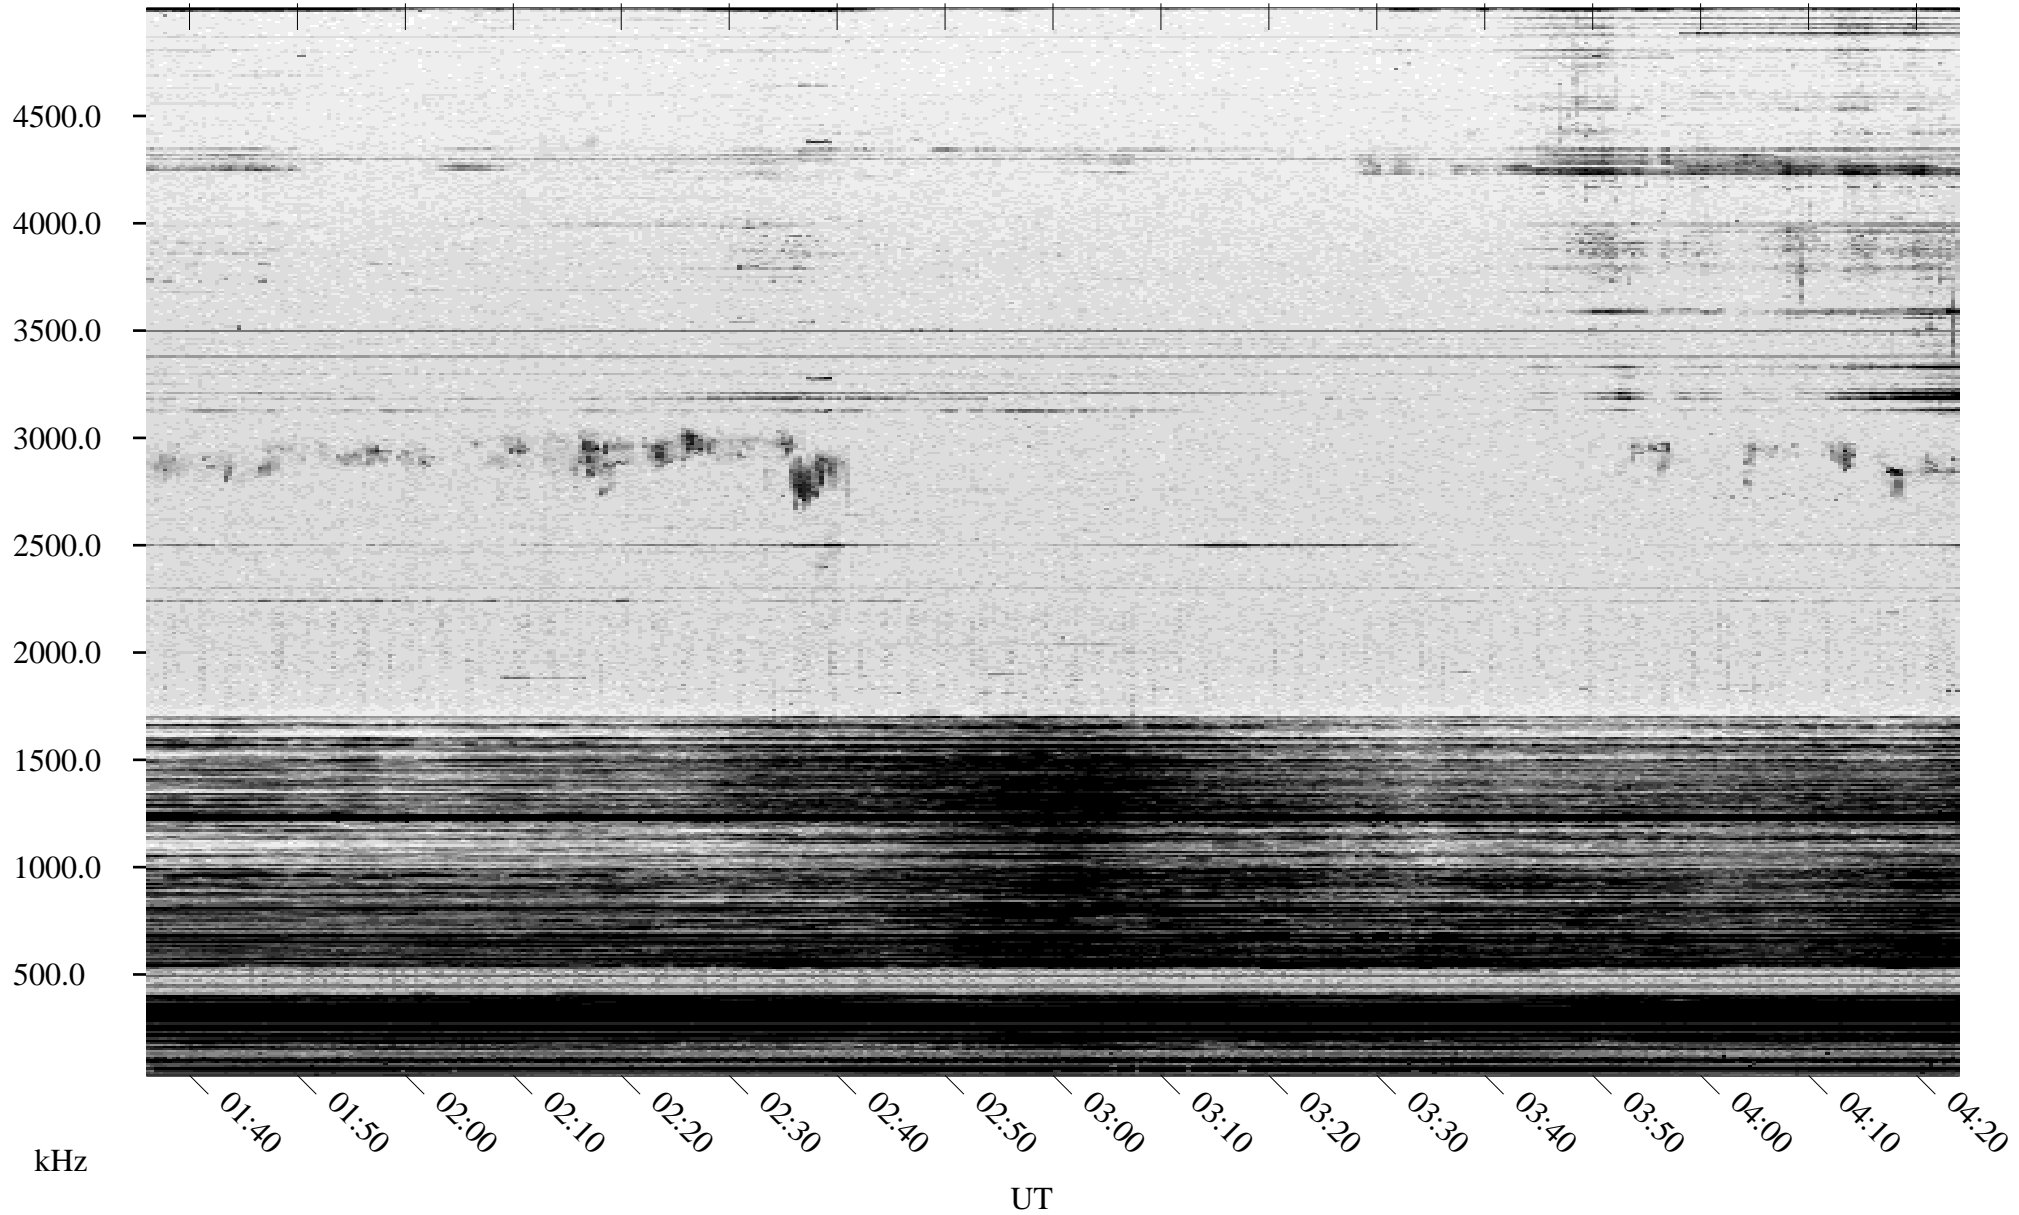

# 03/20/2005 Churchill, Manitoba

Linear Scale    Black = 161    White = 15

ch05079l.r00m max\_12

Page 1

# 03/20/2005 Churchill, Manitoba

Linear Scale    Black = 161    White = 15

ch05079l.r00m max\_12

Page 2

# 03/21/2005 Churchill, Manitoba

Linear Scale    Black = 161    White = 15

ch05079l.r00m max\_12

Page 3

# 03/21/2005 Churchill, Manitoba

Linear Scale    Black = 161    White = 15

ch05079l.r00m max\_12

Page 4