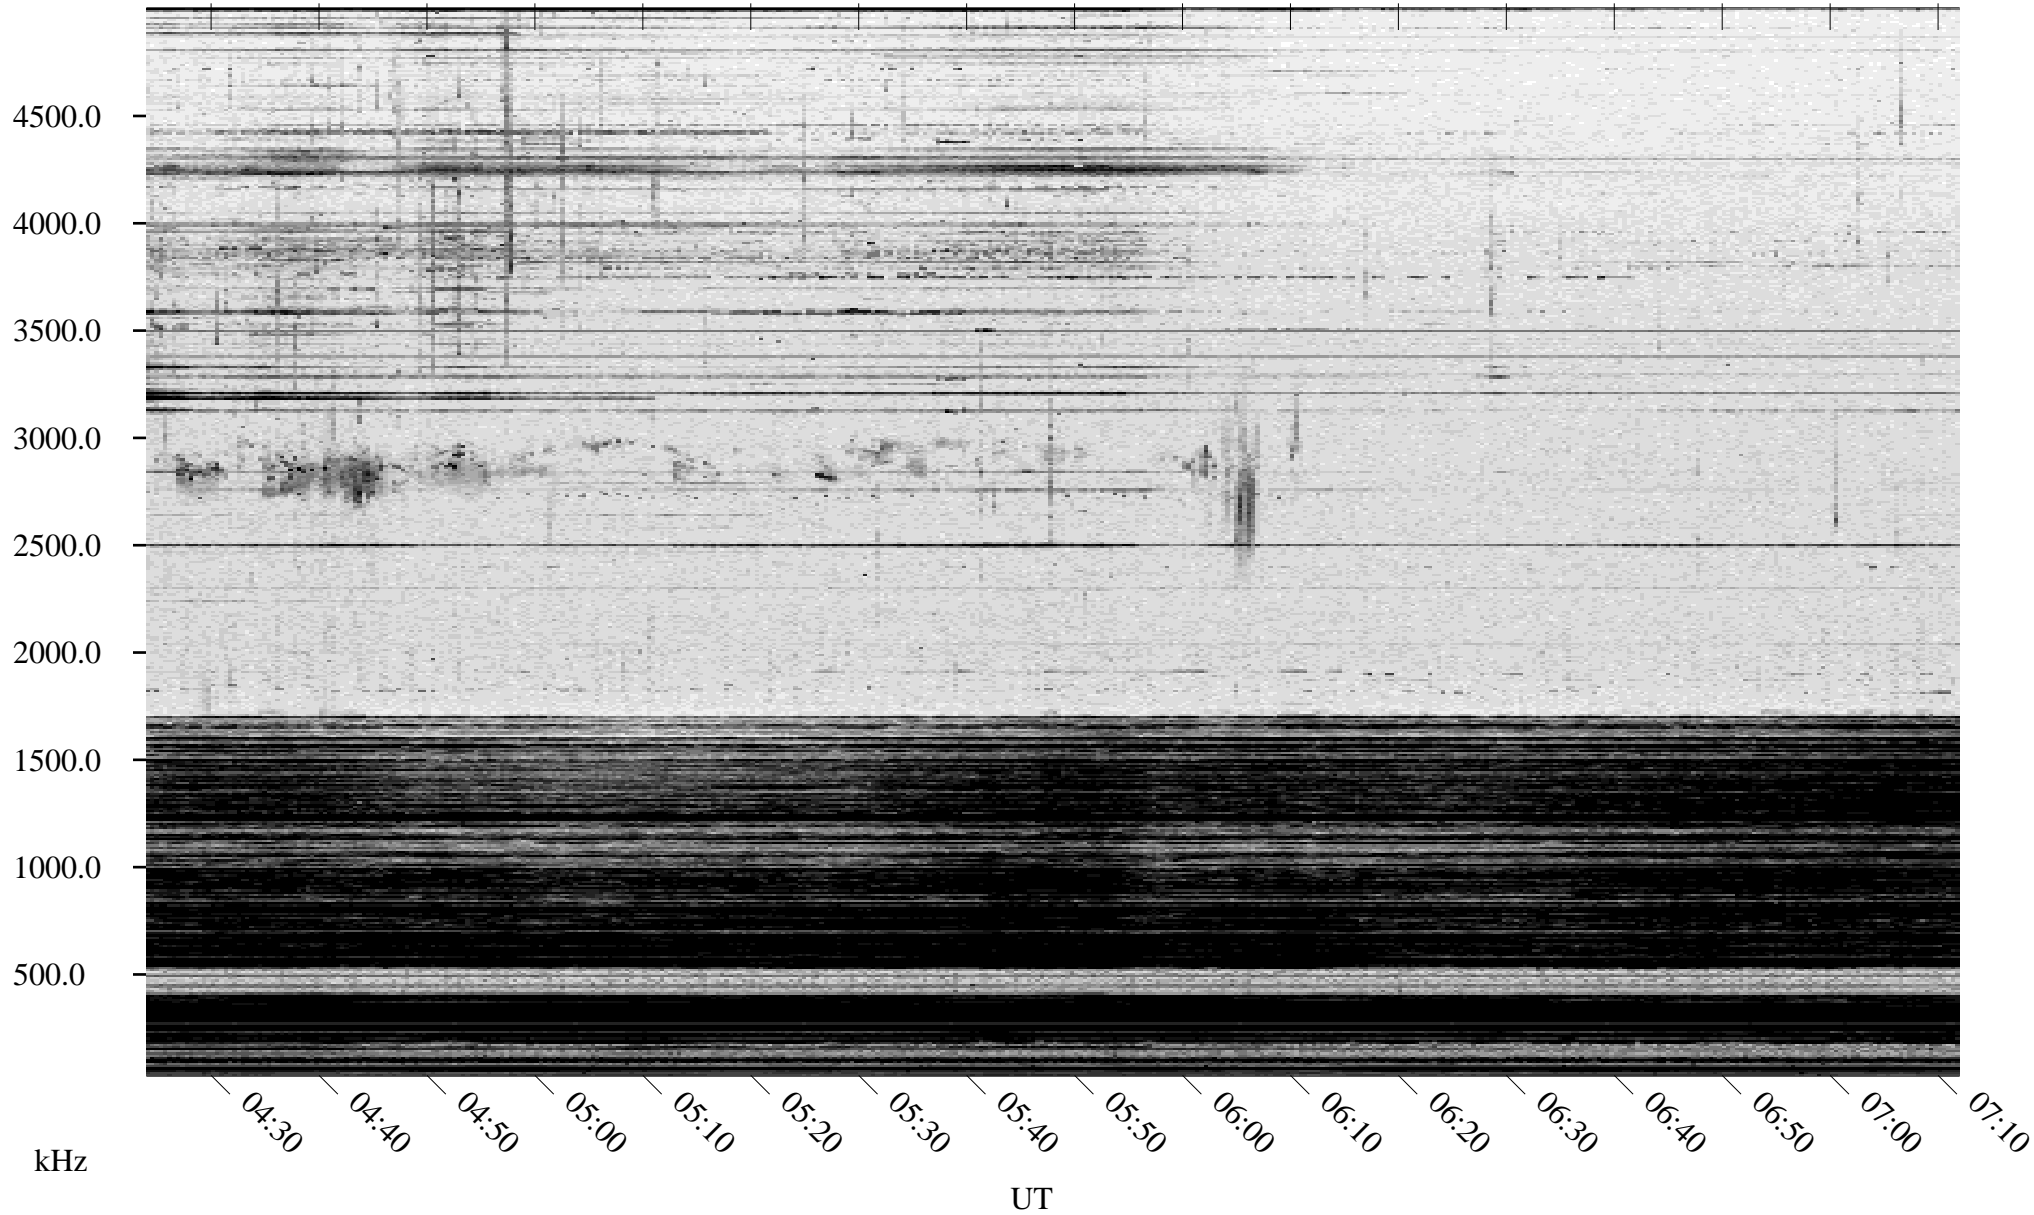

# 03/20/2005 Churchill, Manitoba

Linear Scale    Black = 161    White = 15

ch05079l.r00m max\_12

Page 1

# 03/20/2005 Churchill, Manitoba

Linear Scale    Black = 161    White = 15

ch05079l.r00m max\_12

Page 2

# 03/21/2005 Churchill, Manitoba

Linear Scale    Black = 161    White = 15

ch05079l.r00m max\_12

Page 3

# 03/21/2005 Churchill, Manitoba

Linear Scale    Black = 161    White = 15

ch05079l.r00m max\_12

Page 4