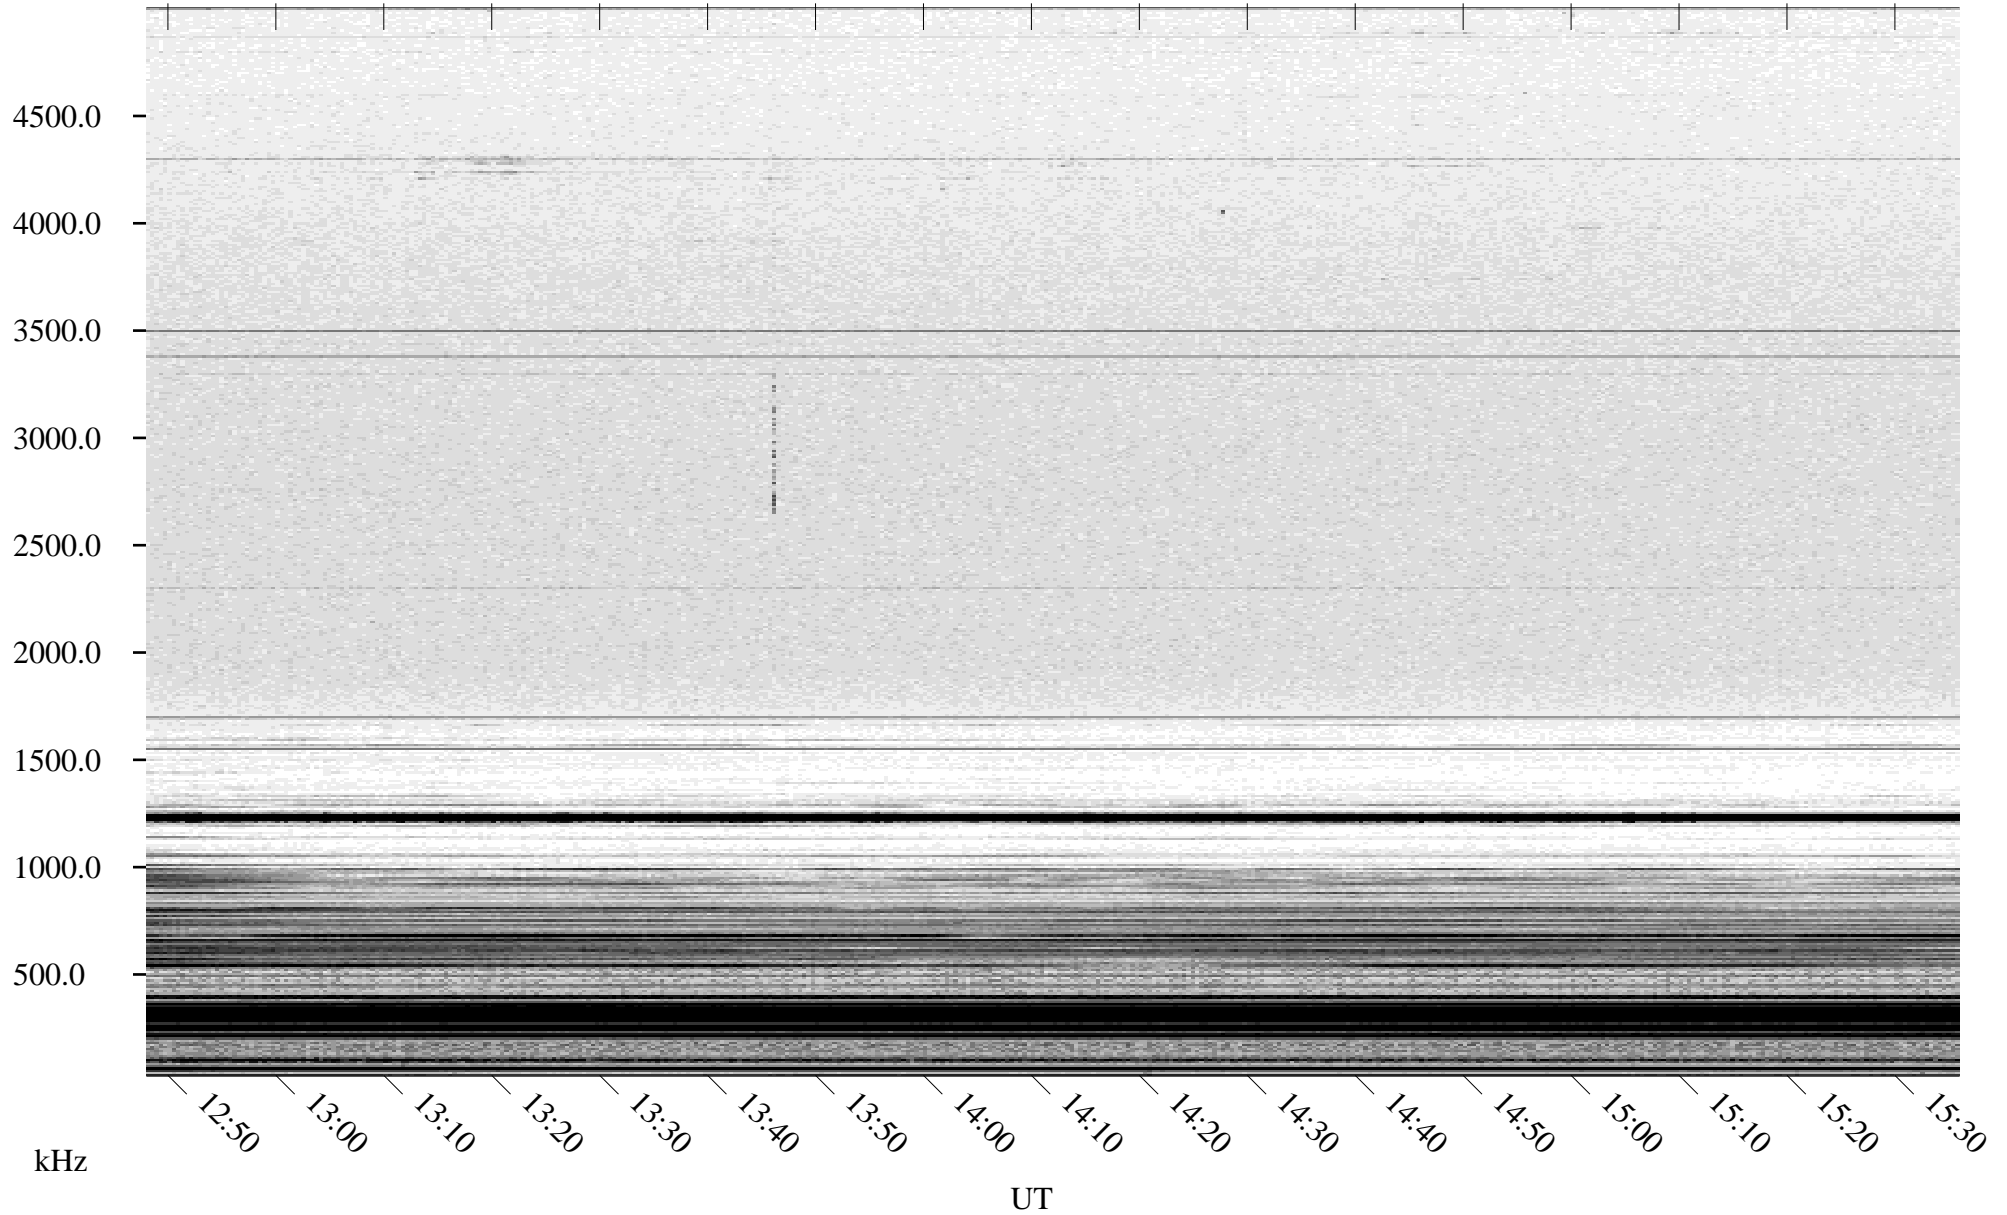

# 03/21/2005 Churchill, Manitoba

Linear Scale    Black = 161    White = 15

ch05079l.r00m max\_12

Page 5

# 03/21/2005 Churchill, Manitoba

Linear Scale    Black = 161    White = 15

ch05079l.r00m max\_12

Page 6

# 03/21/2005 Churchill, Manitoba

Linear Scale    Black = 161    White = 15

ch05079l.r00m max\_12

Page 7

# 03/21/2005 Churchill, Manitoba

Linear Scale    Black = 161    White = 15

ch05079l.r00m max\_12