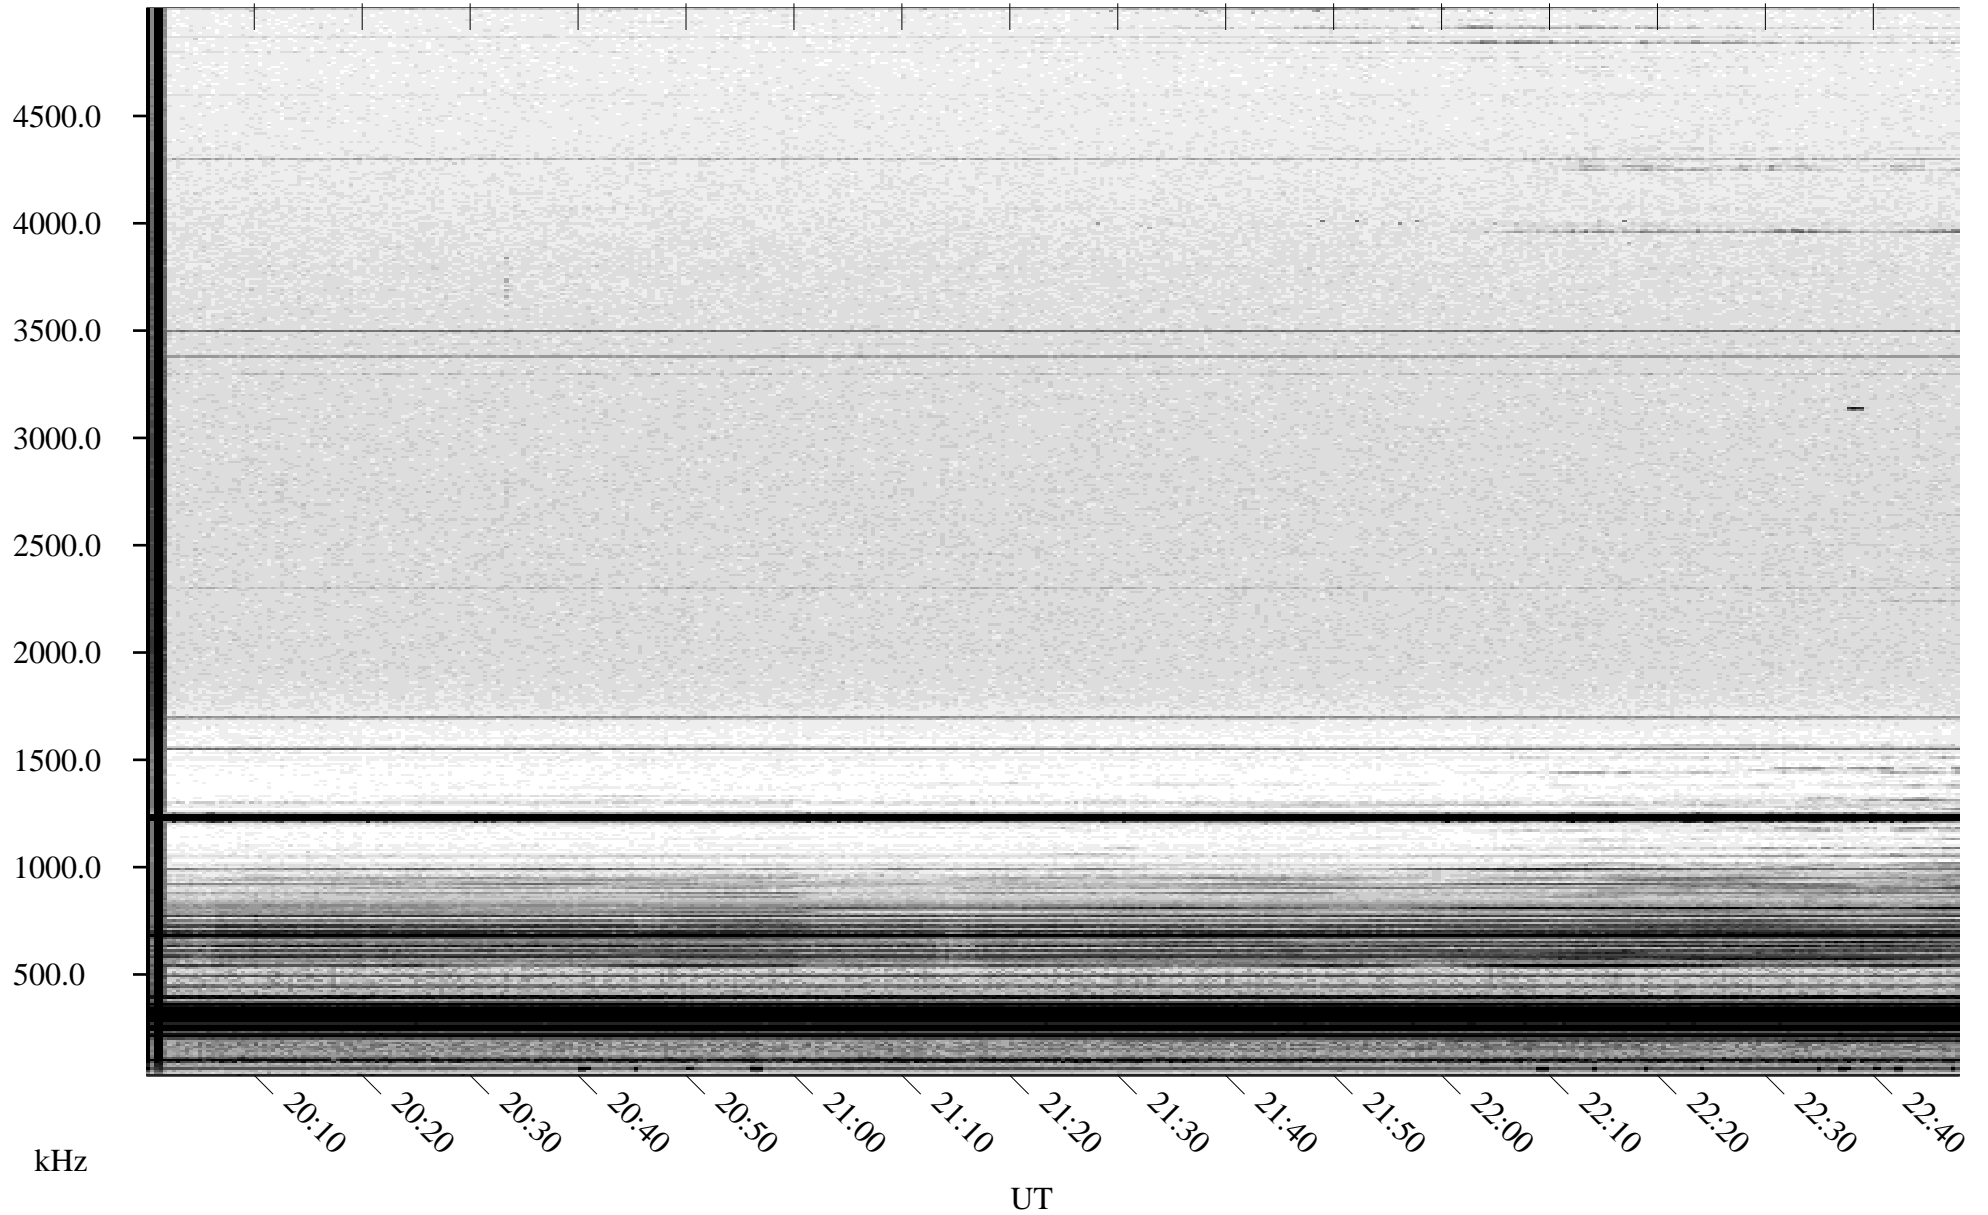

# 03/20/2005 Churchill, Manitoba

Linear Scale    Black = 161    White = 15

ch05079l.r00m max\_12

Page 1

# 03/20/2005 Churchill, Manitoba

Linear Scale    Black = 161    White = 15

ch05079l.r00m max\_12

Page 2

# 03/21/2005 Churchill, Manitoba

Linear Scale    Black = 161    White = 15

ch05079l.r00m max\_12

Page 3

# 03/21/2005 Churchill, Manitoba

Linear Scale    Black = 161    White = 15

ch05079l.r00m max\_12

Page 4