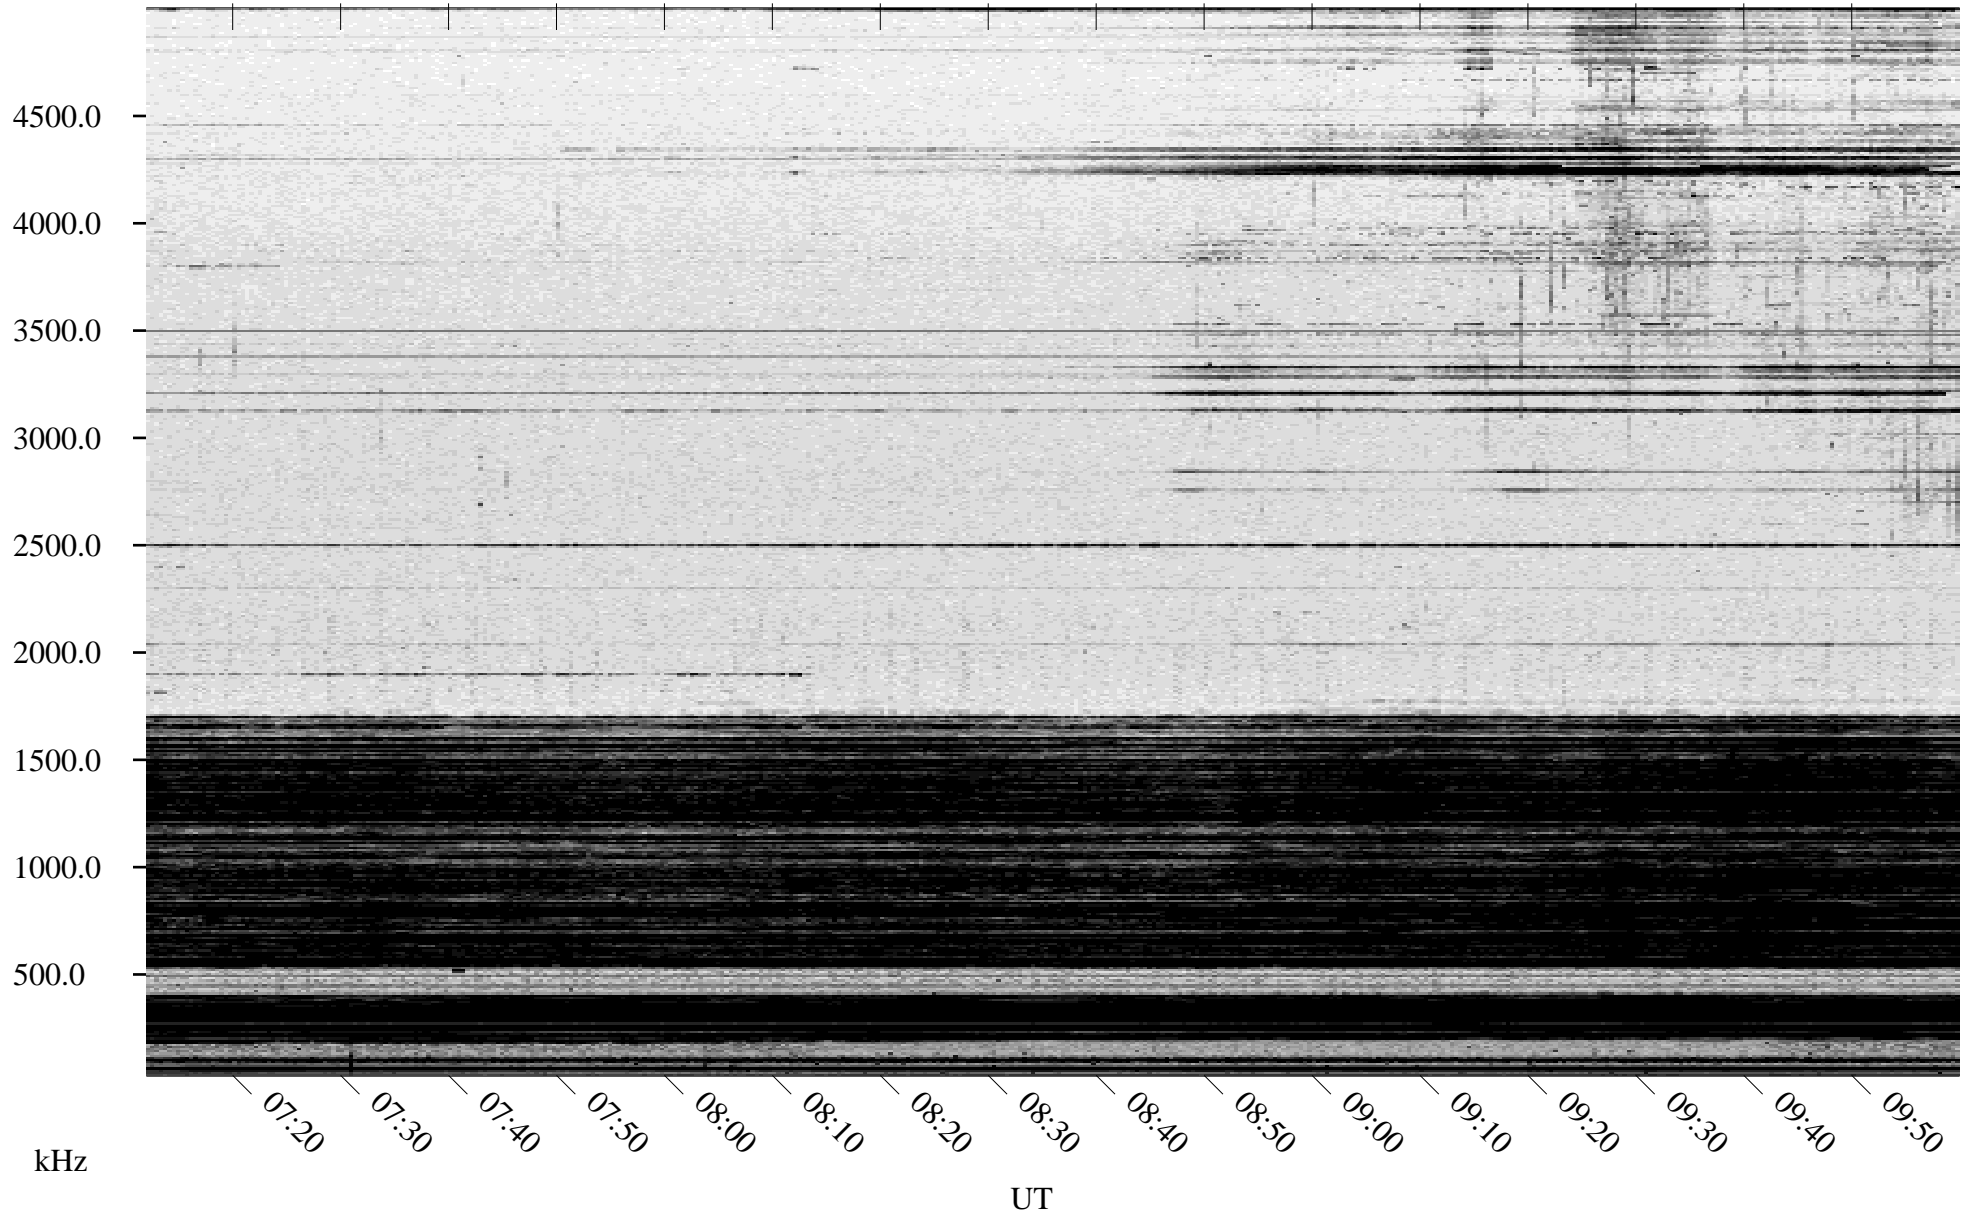

# 03/21/2005 Churchill, Manitoba

Linear Scale    Black = 161    White = 15

ch05079l.r00m max\_12

Page 3

# 03/21/2005 Churchill, Manitoba

Linear Scale    Black = 161    White = 15

ch05079l.r00m max\_12

Page 4

# 03/21/2005 Churchill, Manitoba

Linear Scale    Black = 161    White = 15

ch05079l.r00m max\_12

Page 5

# 03/21/2005 Churchill, Manitoba

Linear Scale    Black = 161    White = 15

ch05079l.r00m max\_12

Page 6