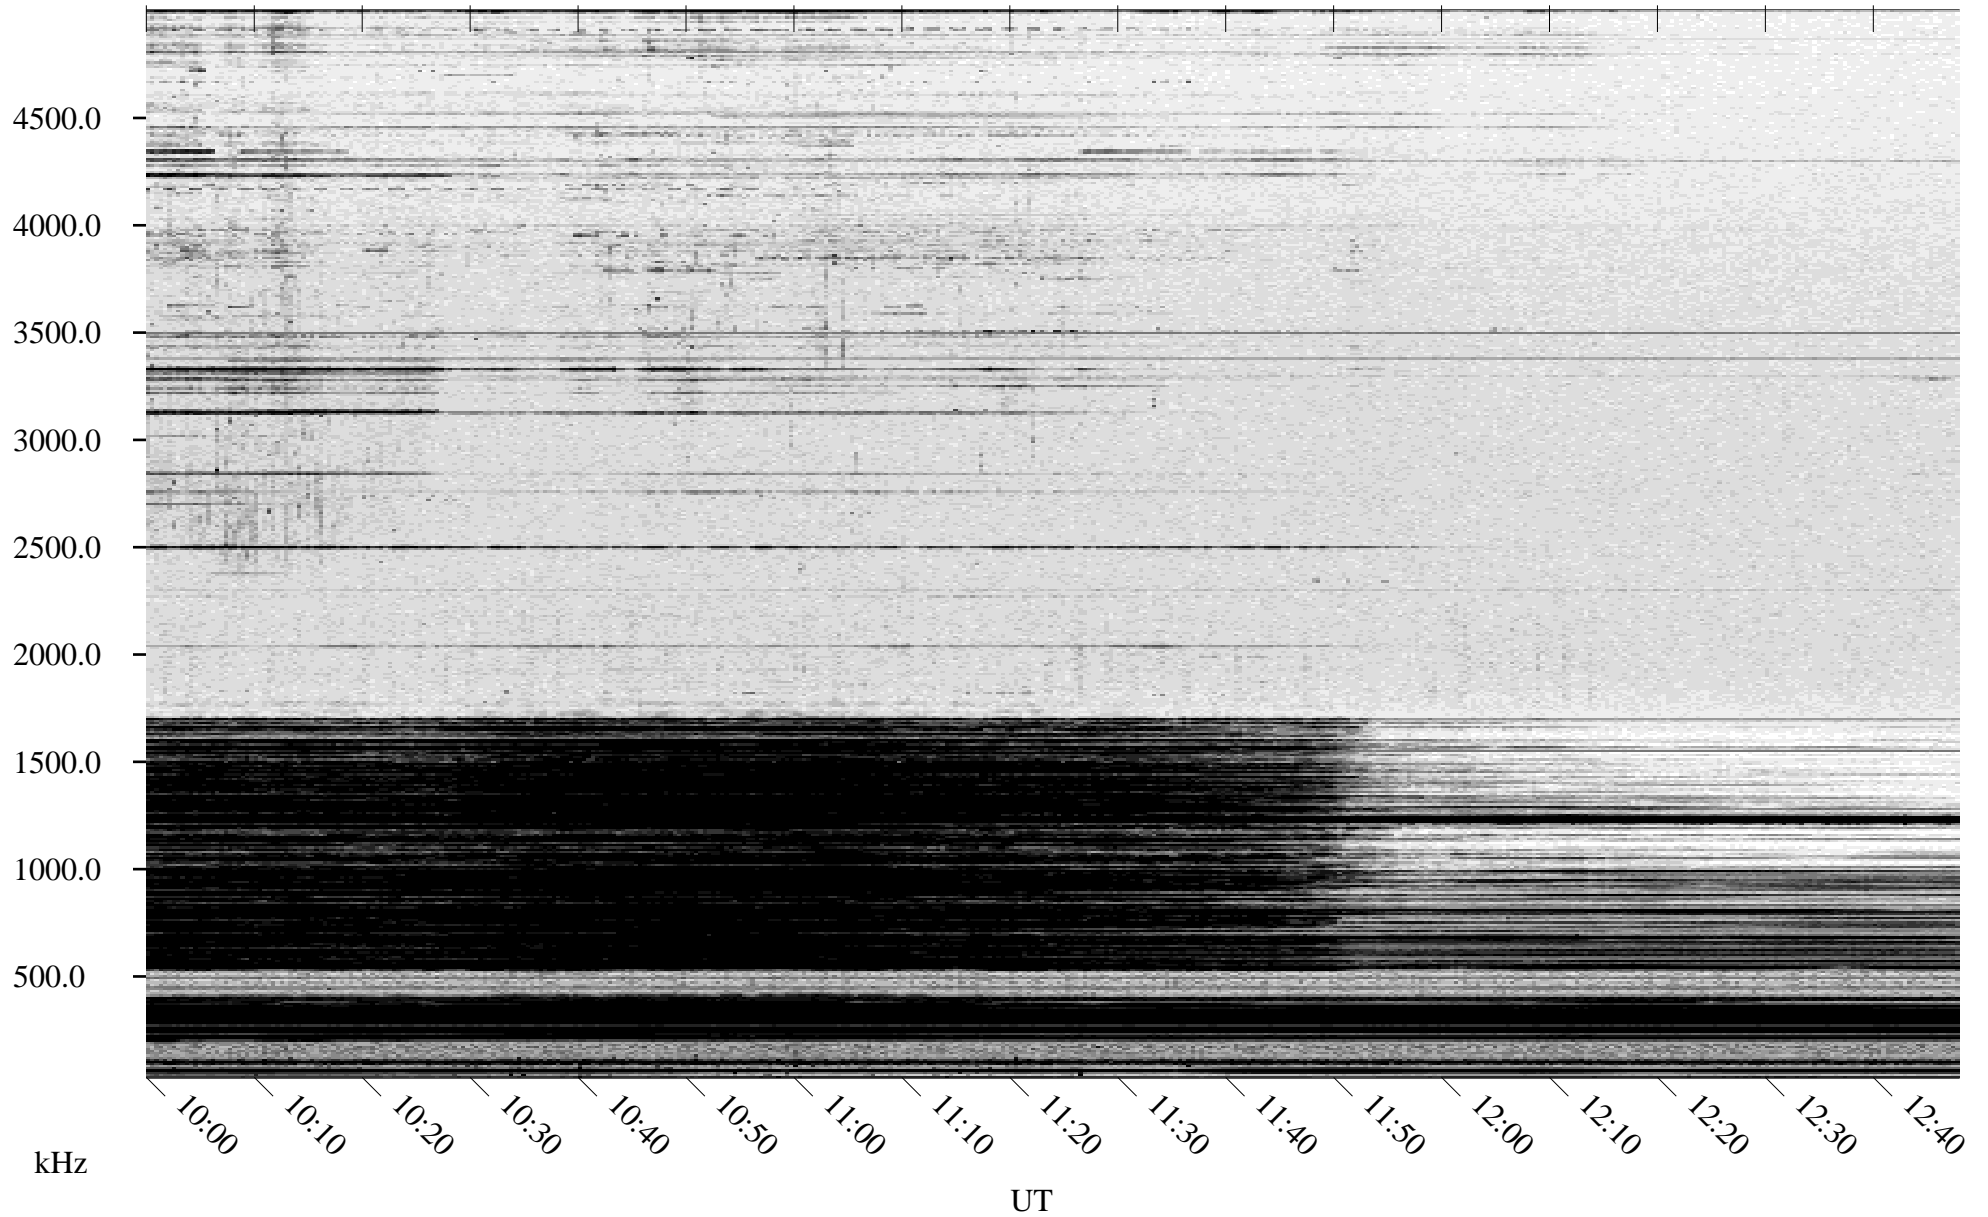

# 03/21/2005 Churchill, Manitoba

Linear Scale    Black = 161    White = 15

ch05079l.r00m max\_12

Page 5

# 03/21/2005 Churchill, Manitoba

Linear Scale    Black = 161    White = 15

ch05079l.r00m max\_12

Page 6

# 03/21/2005 Churchill, Manitoba

Linear Scale    Black = 161    White = 15

ch05079l.r00m max\_12

Page 7

# 03/21/2005 Churchill, Manitoba

Linear Scale    Black = 161    White = 15

ch05079l.r00m max\_12