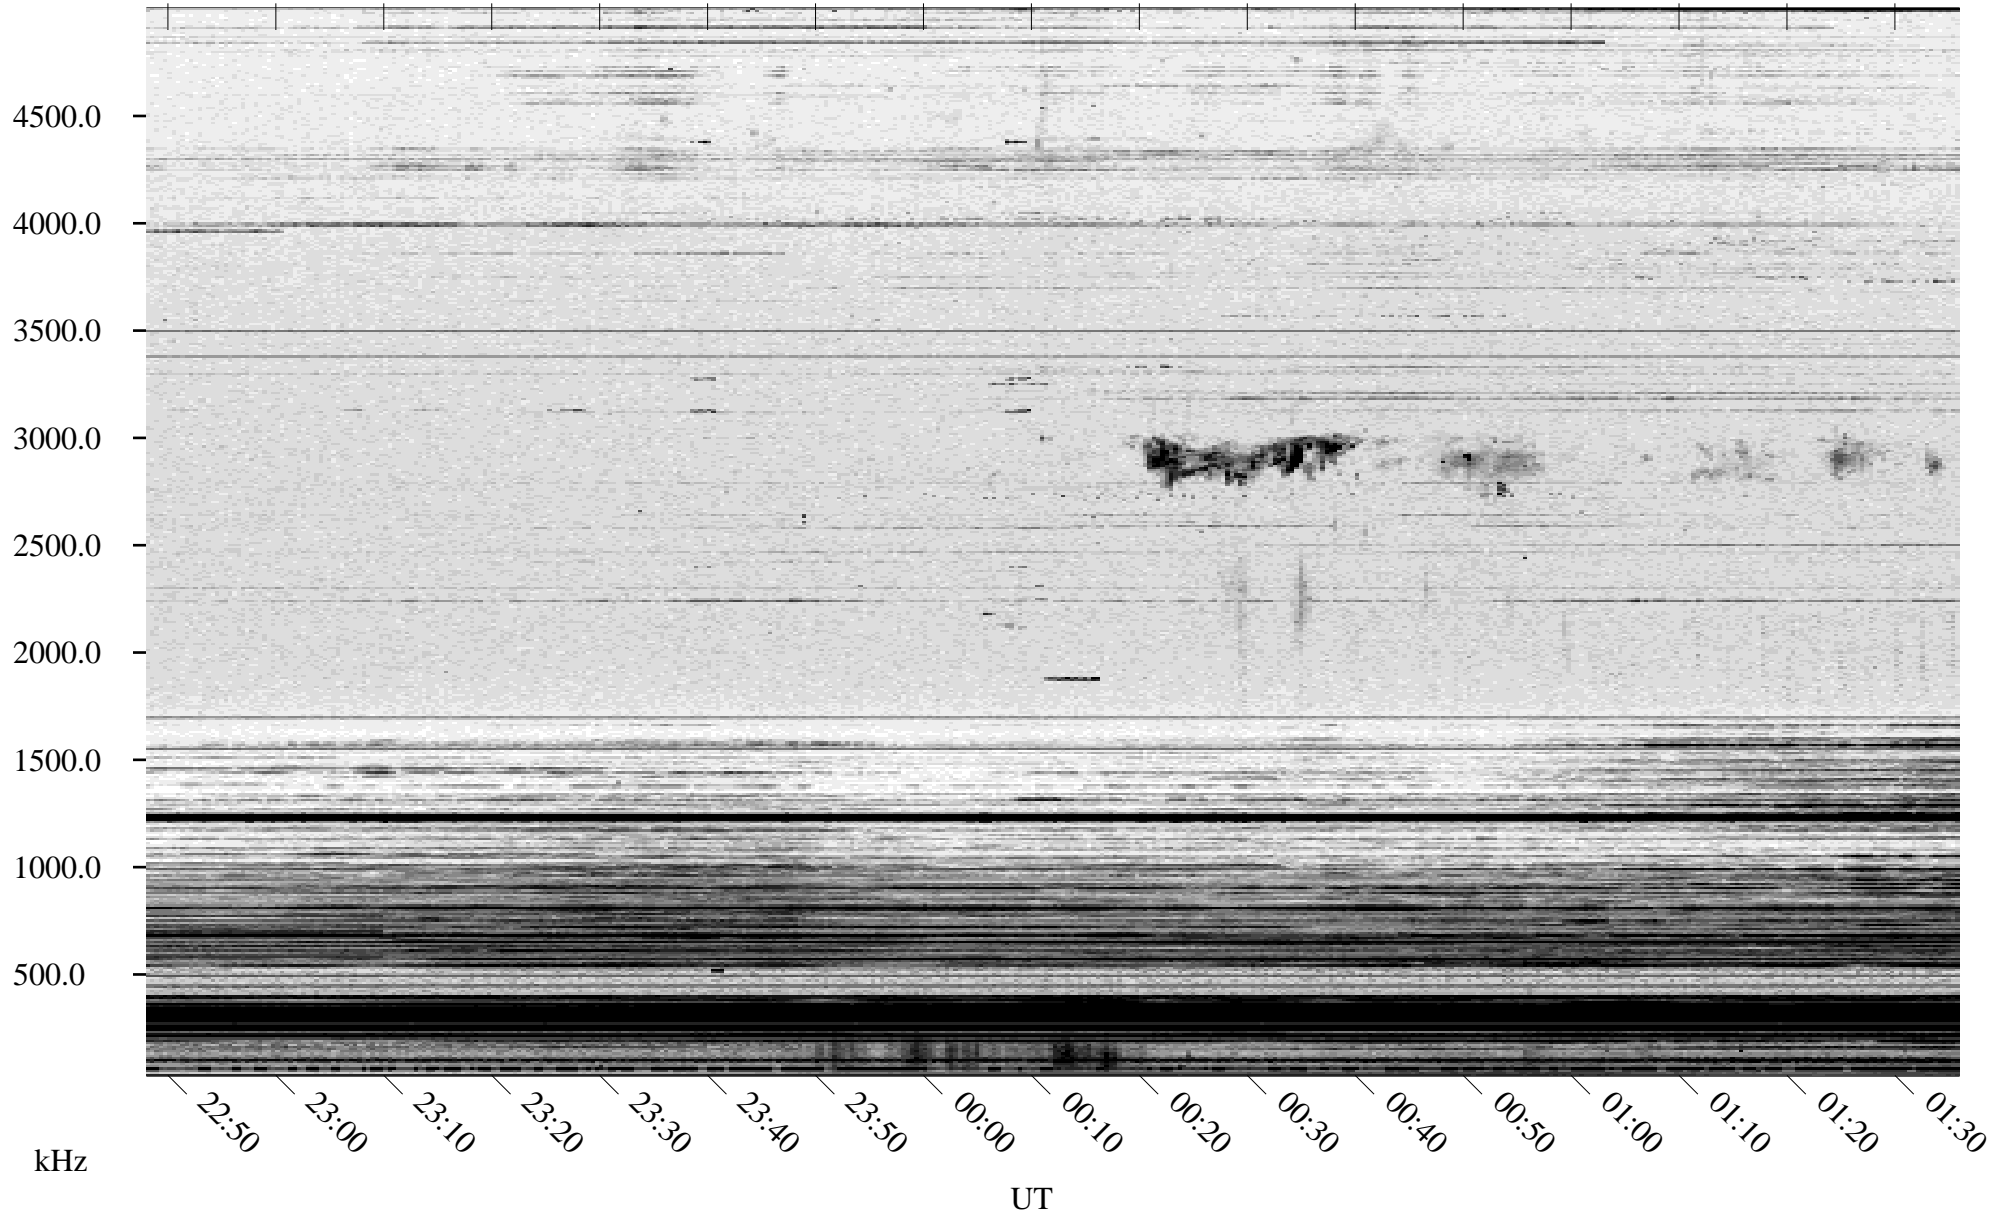

# 03/20/2005 Churchill, Manitoba

Linear Scale    Black = 161    White = 15

ch05079l.r00m max\_12

Page 1

# 03/20/2005 Churchill, Manitoba

Linear Scale    Black = 161    White = 15

ch05079l.r00m max\_12

Page 2

# 03/21/2005 Churchill, Manitoba

Linear Scale    Black = 161    White = 15

ch05079l.r00m max\_12

Page 3

# 03/21/2005 Churchill, Manitoba

Linear Scale    Black = 161    White = 15

ch05079l.r00m max\_12

Page 4