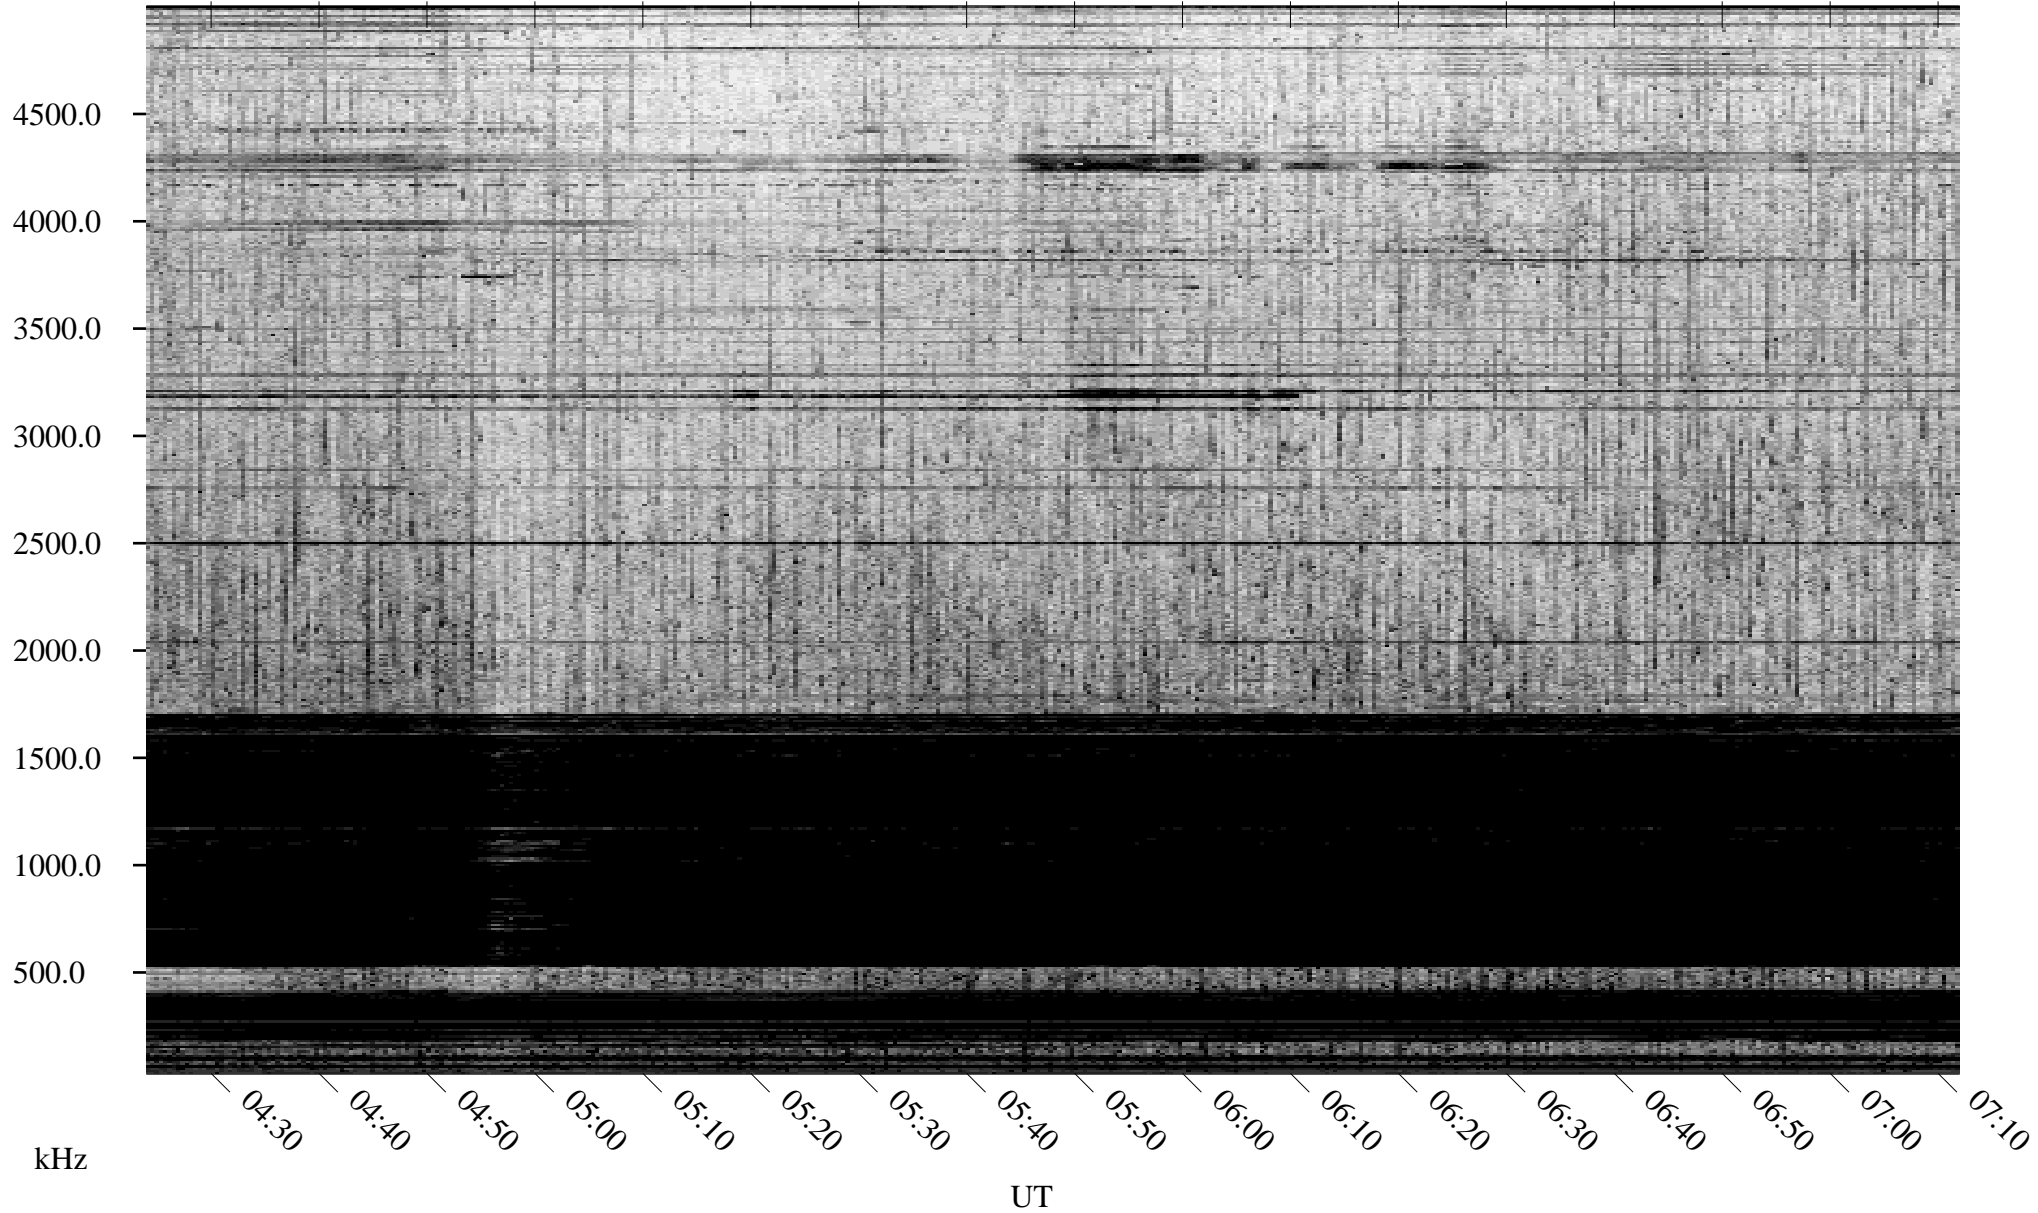

03/21/2005 Churchill, Manitoba

Linear Scale Black = 161 White = 15

ch05080l.r00m max_12

Page 1

03/21/2005 Churchill, Manitoba

Linear Scale Black = 161 White = 15

ch05080l.r00m max_12

Page 2

03/22/2005 Churchill, Manitoba

Linear Scale Black = 161 White = 15

ch05080l.r00m max_12

Page 3

03/22/2005 Churchill, Manitoba

Linear Scale Black = 161 White = 15

ch05080l.r00m max_12

Page 4

03/22/2005 Churchill, Manitoba

Linear Scale Black = 161 White = 15

ch05080l.r00m max_12

Page 5

03/22/2005 Churchill, Manitoba

Linear Scale Black = 161 White = 15

ch05080l.r00m max_12

Page 6

03/22/2005 Churchill, Manitoba

Linear Scale Black = 161 White = 15

ch05080l.r00m max_12

Page 7

03/22/2005 Churchill, Manitoba

Linear Scale Black = 161 White = 15

ch05080l.r00m max_12