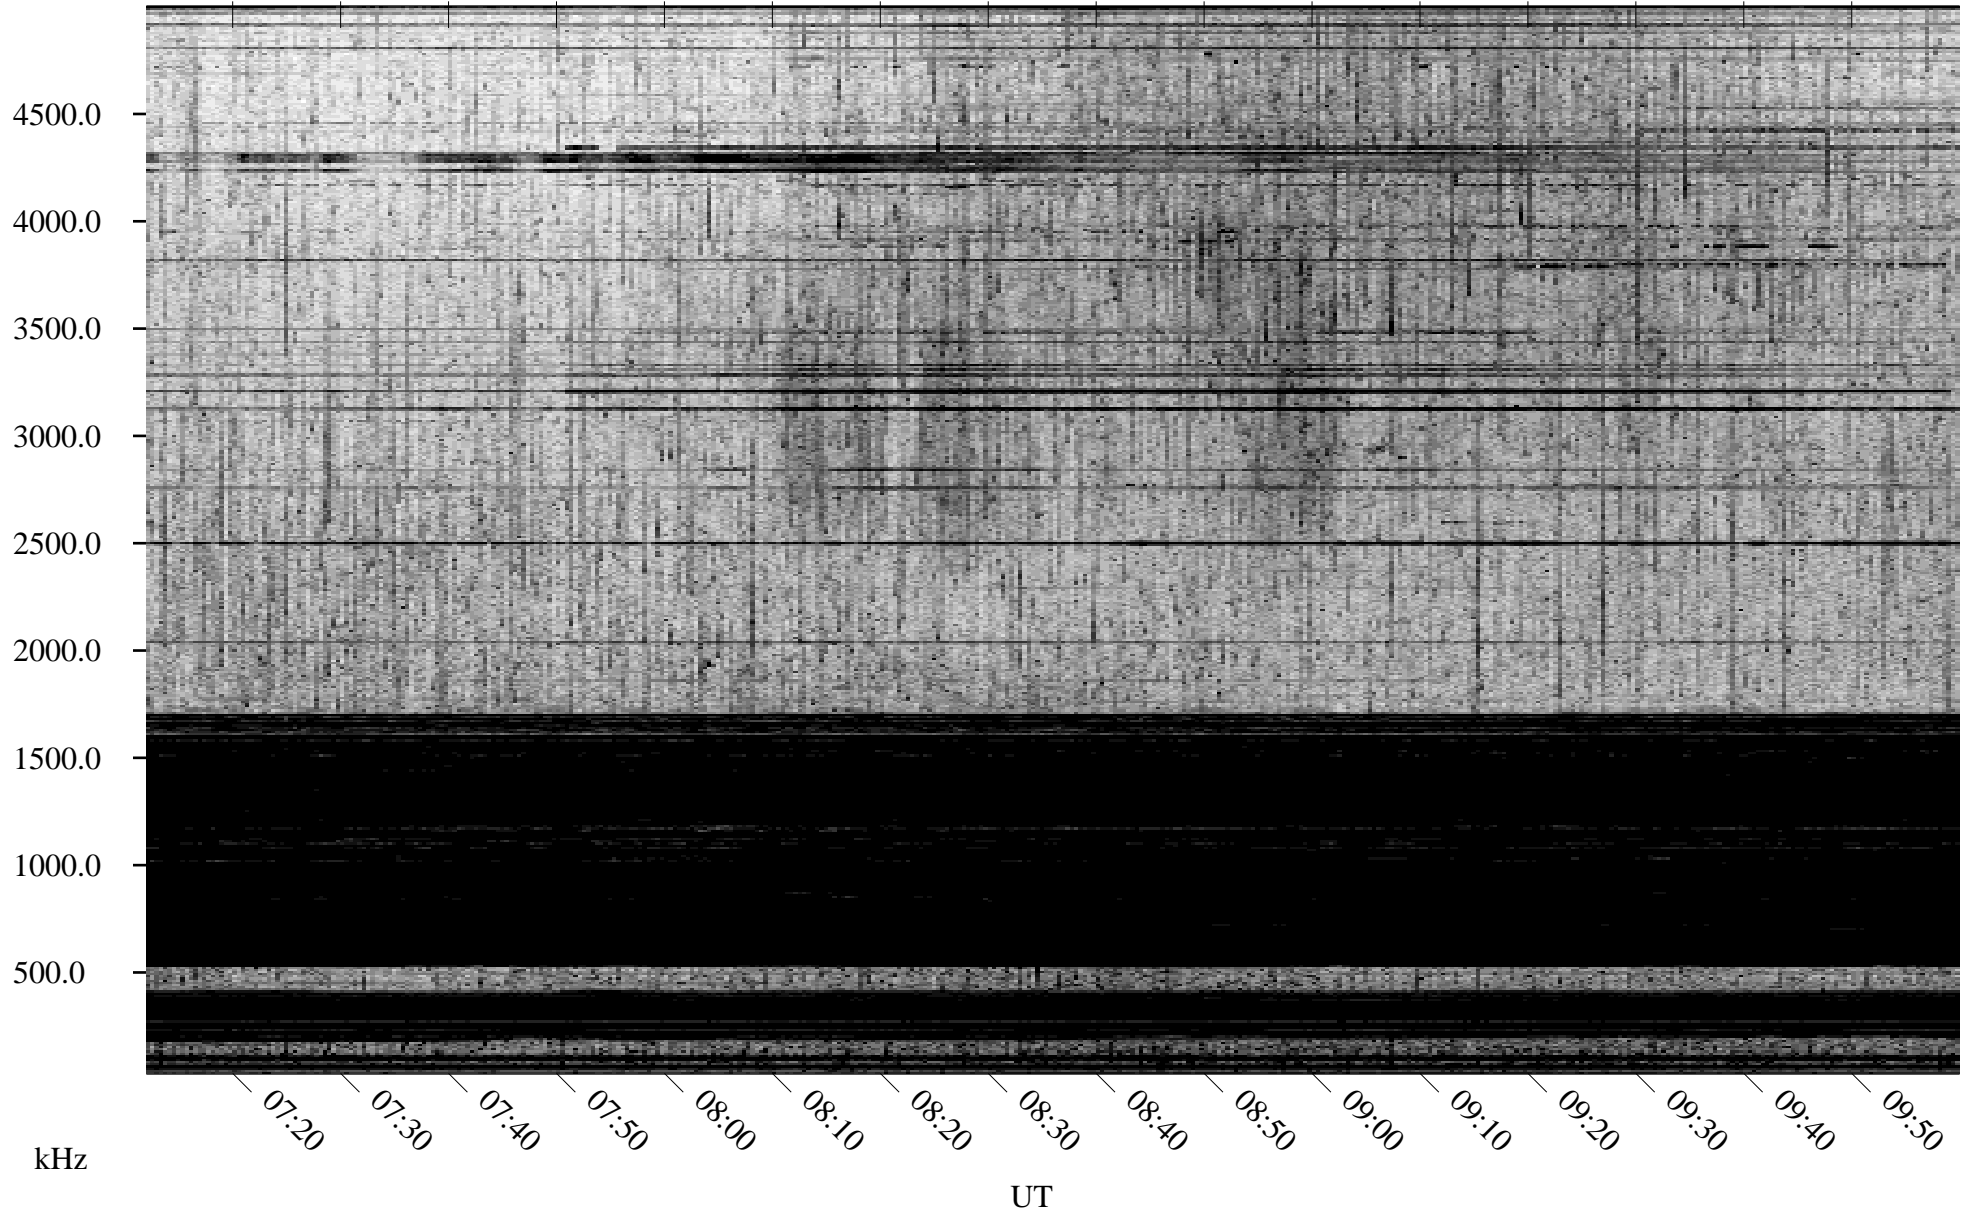

03/21/2005 Churchill, Manitoba

Linear Scale Black = 161 White = 15

ch05080l.r00m max_12

Page 1

03/21/2005 Churchill, Manitoba

Linear Scale Black = 161 White = 15

ch05080l.r00m max_12

Page 2

03/22/2005 Churchill, Manitoba

Linear Scale Black = 161 White = 15

ch05080l.r00m max_12

Page 3

03/22/2005 Churchill, Manitoba

Linear Scale Black = 161 White = 15

ch05080l.r00m max_12

Page 4

03/22/2005 Churchill, Manitoba

Linear Scale Black = 161 White = 15

ch05080l.r00m max_12

Page 5

03/22/2005 Churchill, Manitoba

Linear Scale Black = 161 White = 15

ch05080l.r00m max_12

Page 6

03/22/2005 Churchill, Manitoba

Linear Scale Black = 161 White = 15

ch05080l.r00m max_12

Page 7

03/22/2005 Churchill, Manitoba

Linear Scale Black = 161 White = 15

ch05080l.r00m max_12