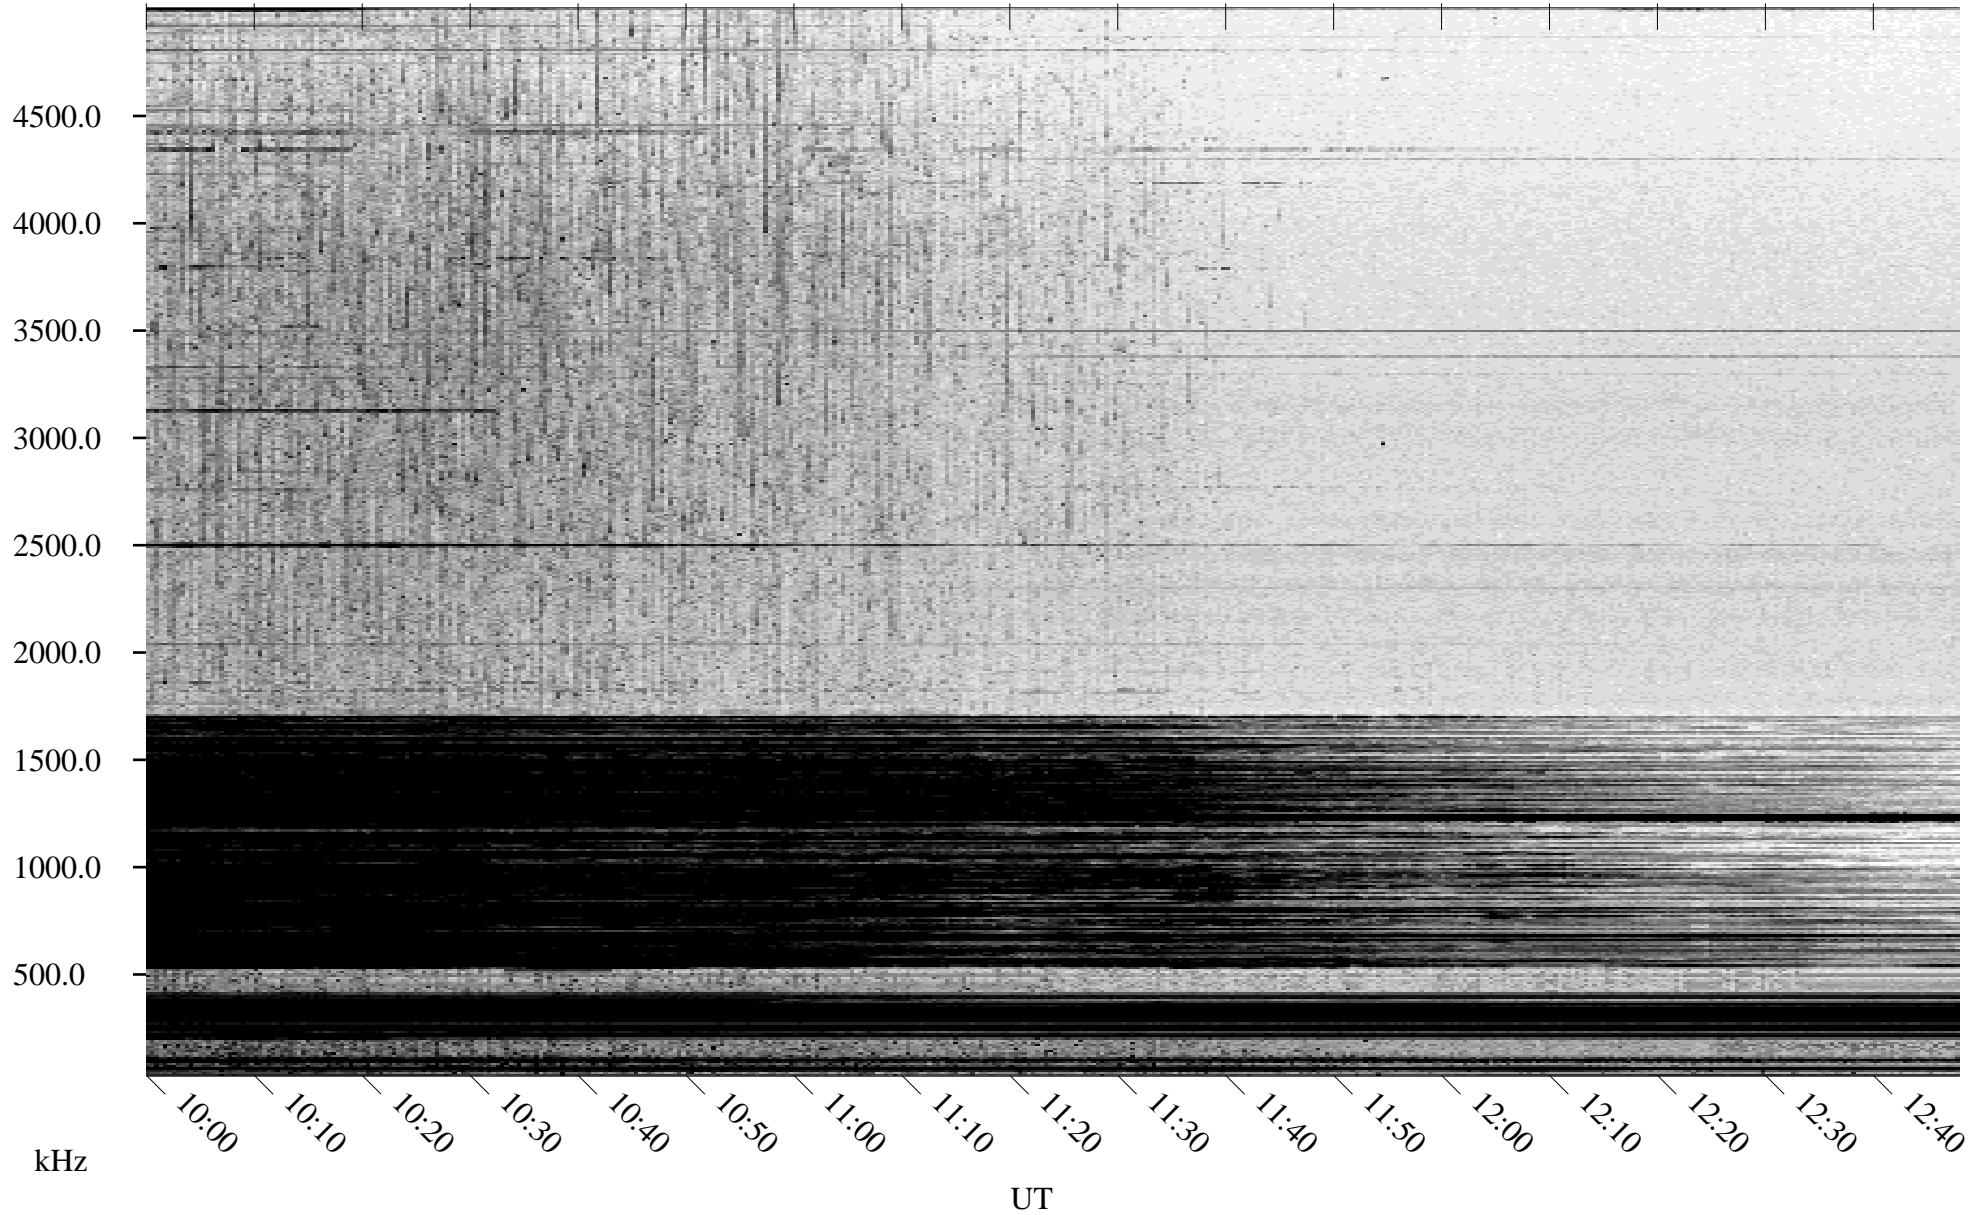

03/21/2005 Churchill, Manitoba

Linear Scale Black = 161 White = 15

ch05080l.r00m max_12

Page 1

03/21/2005 Churchill, Manitoba

Linear Scale Black = 161 White = 15

ch05080l.r00m max_12

Page 2

03/22/2005 Churchill, Manitoba

Linear Scale Black = 161 White = 15

ch05080l.r00m max_12

Page 3

03/22/2005 Churchill, Manitoba

Linear Scale Black = 161 White = 15

ch05080l.r00m max_12

Page 4

03/22/2005 Churchill, Manitoba

Linear Scale Black = 161 White = 15

ch05080l.r00m max_12

Page 5

03/22/2005 Churchill, Manitoba

Linear Scale Black = 161 White = 15

ch05080l.r00m max_12

Page 6

03/22/2005 Churchill, Manitoba

Linear Scale Black = 161 White = 15

ch05080l.r00m max_12

Page 7

03/22/2005 Churchill, Manitoba

Linear Scale Black = 161 White = 15

ch05080l.r00m max_12