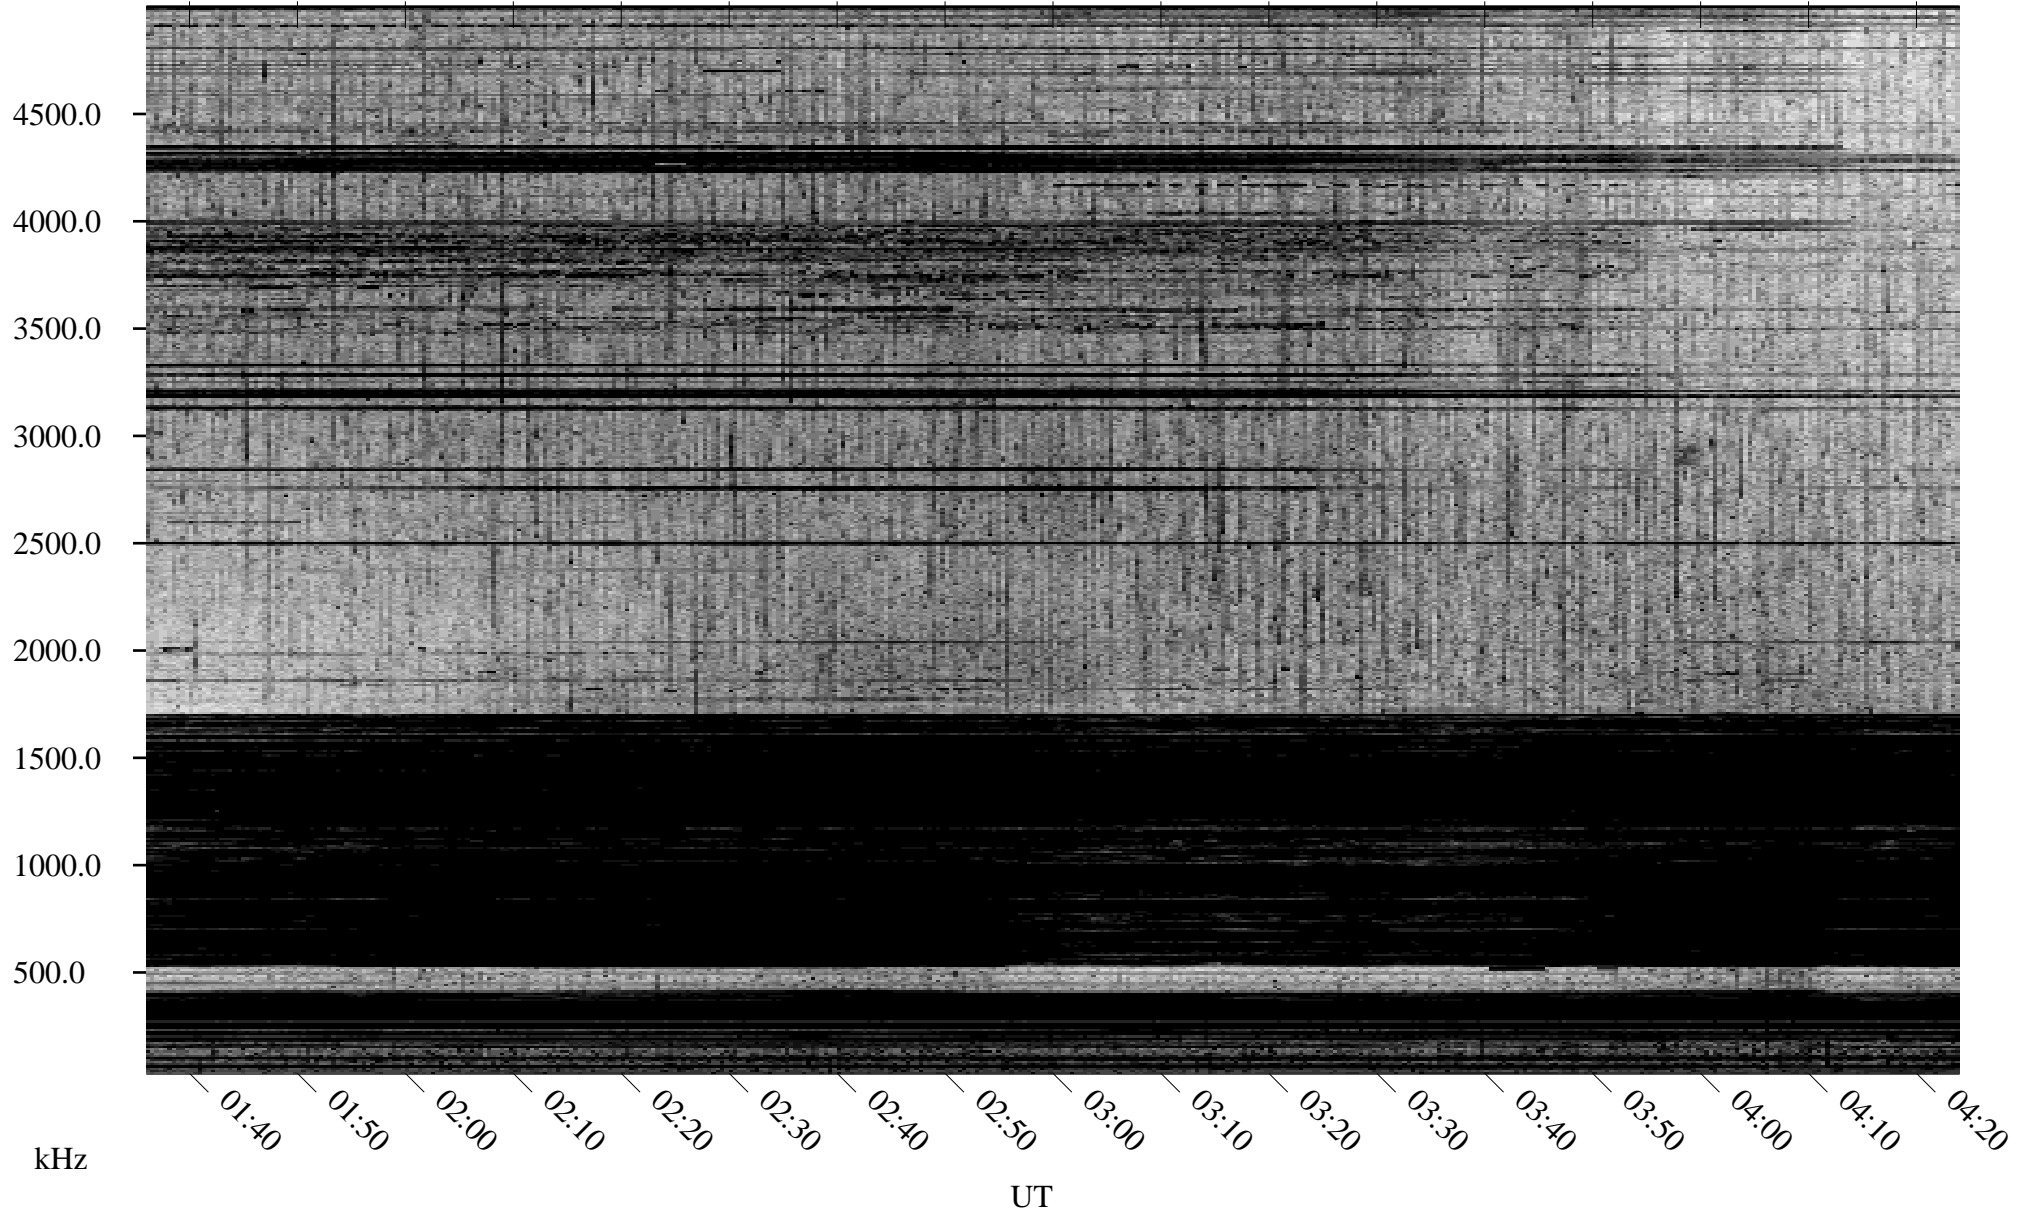

03/21/2005 Churchill, Manitoba

Linear Scale Black = 161 White = 15

ch05080l.r00m max_12

Page 1

03/21/2005 Churchill, Manitoba

Linear Scale Black = 161 White = 15

ch05080l.r00m max_12

Page 2

03/22/2005 Churchill, Manitoba

Linear Scale Black = 161 White = 15

ch05080l.r00m max_12

Page 3

03/22/2005 Churchill, Manitoba

Linear Scale Black = 161 White = 15

ch05080l.r00m max_12

Page 4

03/22/2005 Churchill, Manitoba

Linear Scale Black = 161 White = 15

ch05080l.r00m max_12

Page 5

03/22/2005 Churchill, Manitoba

Linear Scale Black = 161 White = 15

ch05080l.r00m max_12

Page 6

03/22/2005 Churchill, Manitoba

Linear Scale Black = 161 White = 15

ch05080l.r00m max_12

Page 7

03/22/2005 Churchill, Manitoba

Linear Scale Black = 161 White = 15

ch05080l.r00m max_12