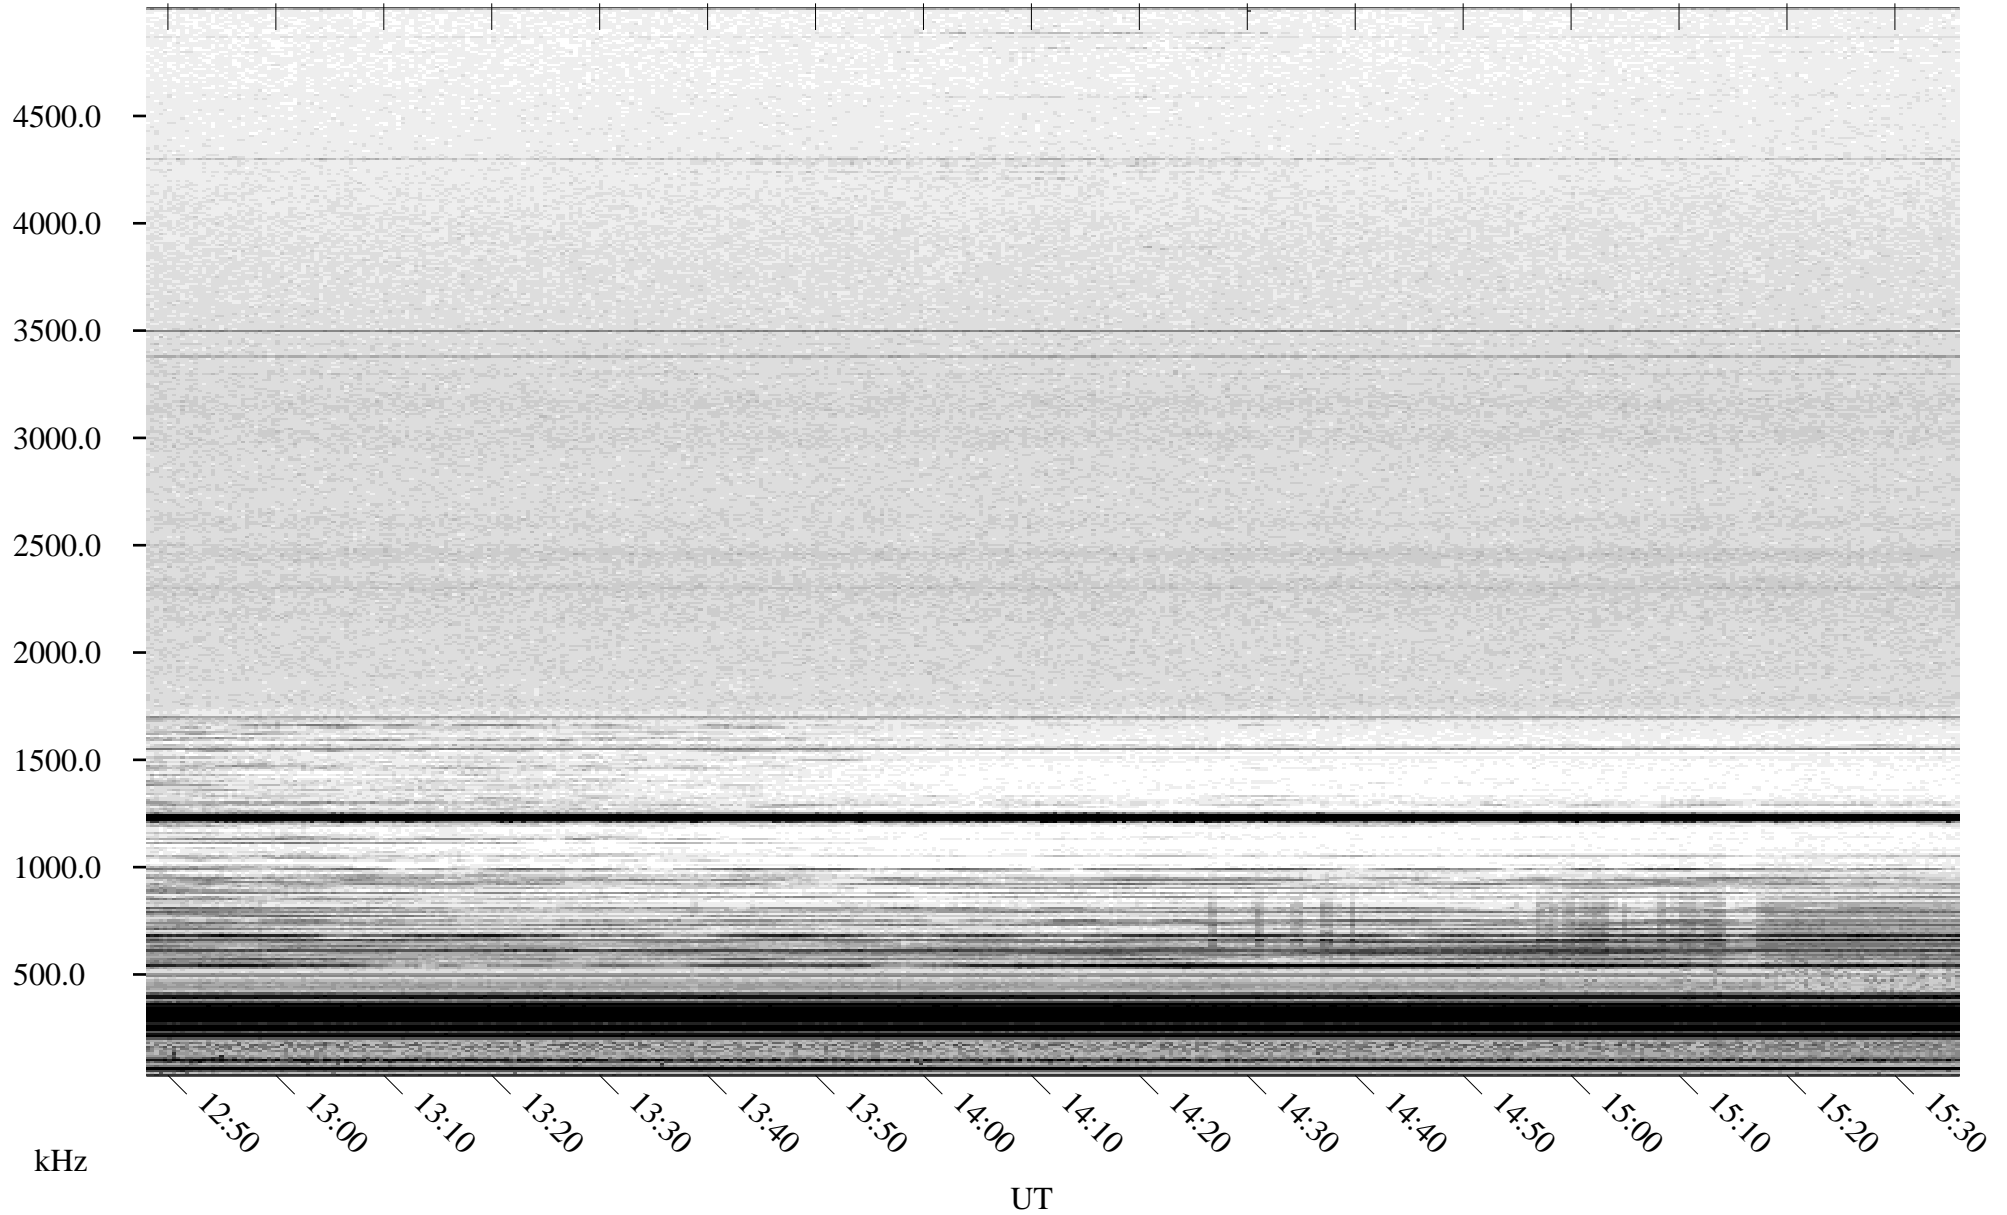

03/21/2005 Churchill, Manitoba

Linear Scale Black = 161 White = 15

ch05080l.r00m max_12

Page 1

03/21/2005 Churchill, Manitoba

Linear Scale Black = 161 White = 15

ch05080l.r00m max_12

Page 2

03/22/2005 Churchill, Manitoba

Linear Scale Black = 161 White = 15

ch05080l.r00m max_12

Page 3

03/22/2005 Churchill, Manitoba

Linear Scale Black = 161 White = 15

ch05080l.r00m max_12

Page 4

03/22/2005 Churchill, Manitoba

Linear Scale Black = 161 White = 15

ch05080l.r00m max_12

Page 5

03/22/2005 Churchill, Manitoba

Linear Scale Black = 161 White = 15

ch05080l.r00m max_12

Page 6

03/22/2005 Churchill, Manitoba

Linear Scale Black = 161 White = 15

ch05080l.r00m max_12

Page 7

03/22/2005 Churchill, Manitoba

Linear Scale Black = 161 White = 15

ch05080l.r00m max_12