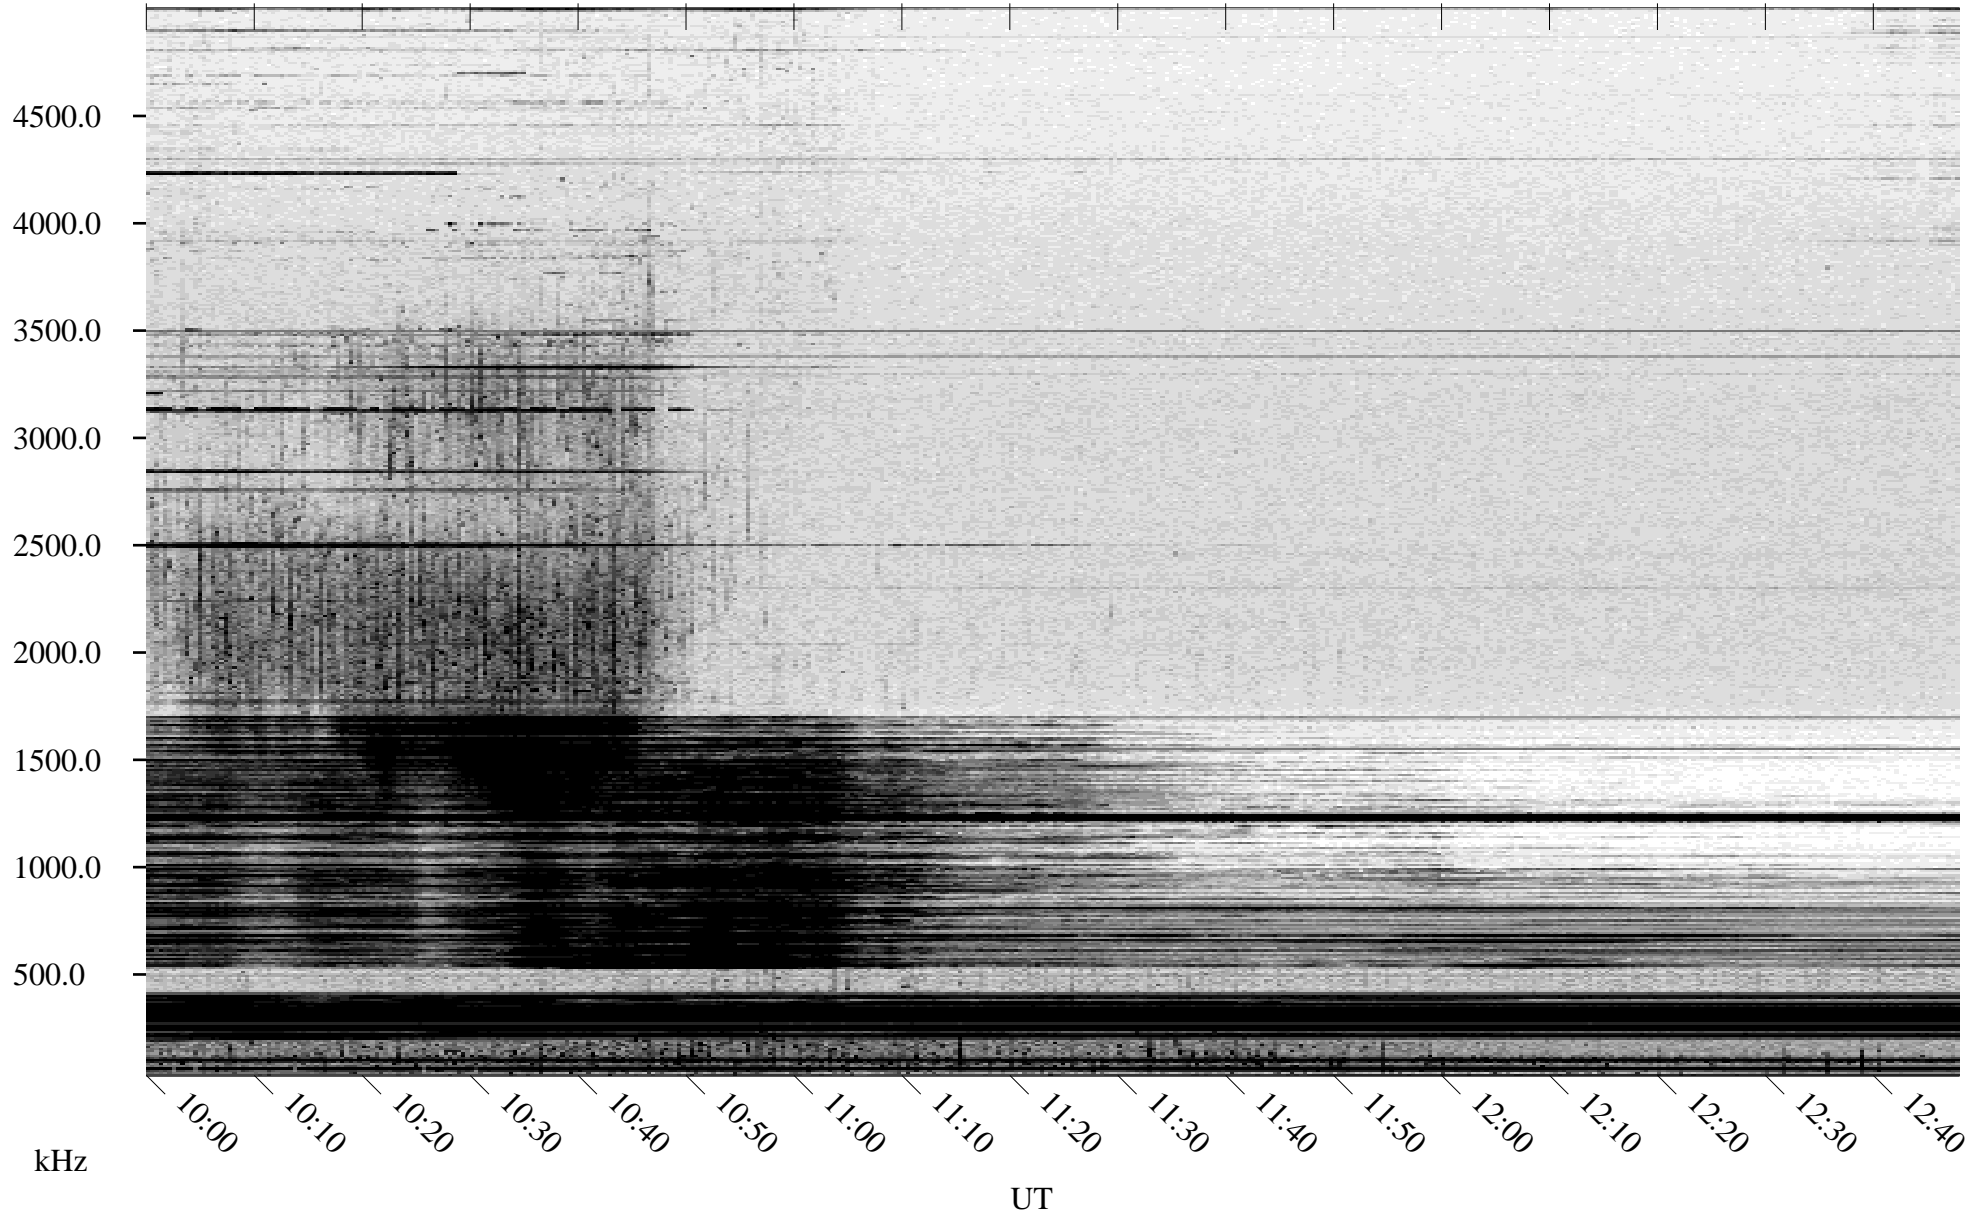

03/22/2005 Churchill, Manitoba

Linear Scale Black = 161 White = 15

ch050811.r00m max_12

Page 1

03/22/2005 Churchill, Manitoba

Linear Scale Black = 161 White = 15

ch050811.r00m max_12

Page 2

03/23/2005 Churchill, Manitoba

Linear Scale Black = 161 White = 15

ch050811.r00m max_12

Page 3

03/23/2005 Churchill, Manitoba

Linear Scale Black = 161 White = 15

ch050811.r00m max_12

Page 4

03/23/2005 Churchill, Manitoba

Linear Scale Black = 161 White = 15

ch050811.r00m max_12

Page 5

03/23/2005 Churchill, Manitoba

Linear Scale Black = 161 White = 15

ch050811.r00m max_12

Page 6

03/23/2005 Churchill, Manitoba

Linear Scale Black = 161 White = 15

ch050811.r00m max_12

Page 7

03/23/2005 Churchill, Manitoba

Linear Scale Black = 161 White = 15

ch050811.r00m max_12

Page 8