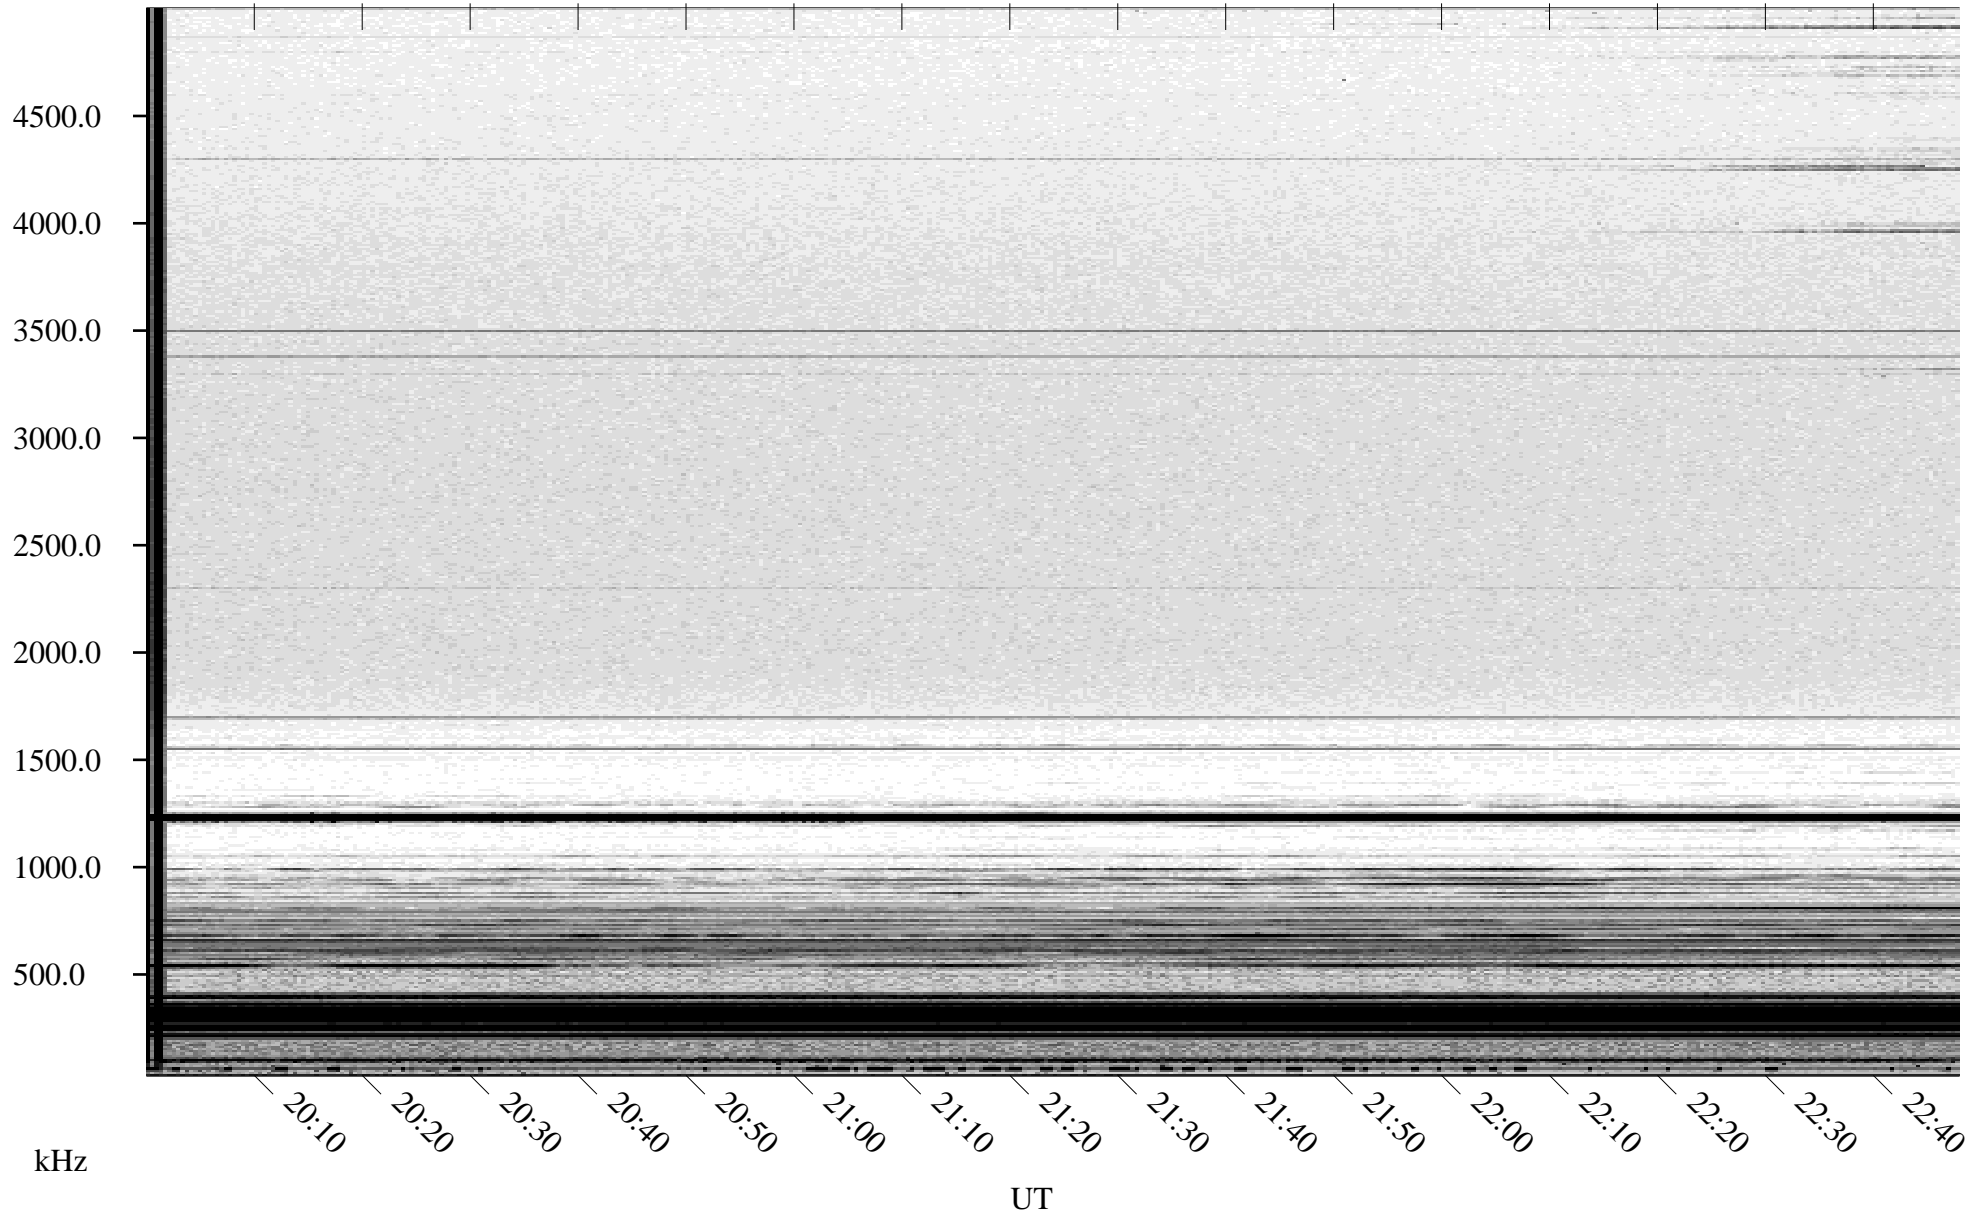

03/22/2005 Churchill, Manitoba

Linear Scale Black = 161 White = 15

ch050811.r00m max_12

Page 1

03/22/2005 Churchill, Manitoba

Linear Scale Black = 161 White = 15

ch050811.r00m max_12

Page 2

03/23/2005 Churchill, Manitoba

Linear Scale Black = 161 White = 15

ch050811.r00m max_12

Page 3

03/23/2005 Churchill, Manitoba

Linear Scale Black = 161 White = 15

ch050811.r00m max_12

Page 4

03/23/2005 Churchill, Manitoba

Linear Scale Black = 161 White = 15

ch050811.r00m max_12

Page 5

03/23/2005 Churchill, Manitoba

Linear Scale Black = 161 White = 15

ch050811.r00m max_12

Page 6

03/23/2005 Churchill, Manitoba

Linear Scale Black = 161 White = 15

ch050811.r00m max_12

Page 7

03/23/2005 Churchill, Manitoba

Linear Scale Black = 161 White = 15

ch050811.r00m max_12

Page 8