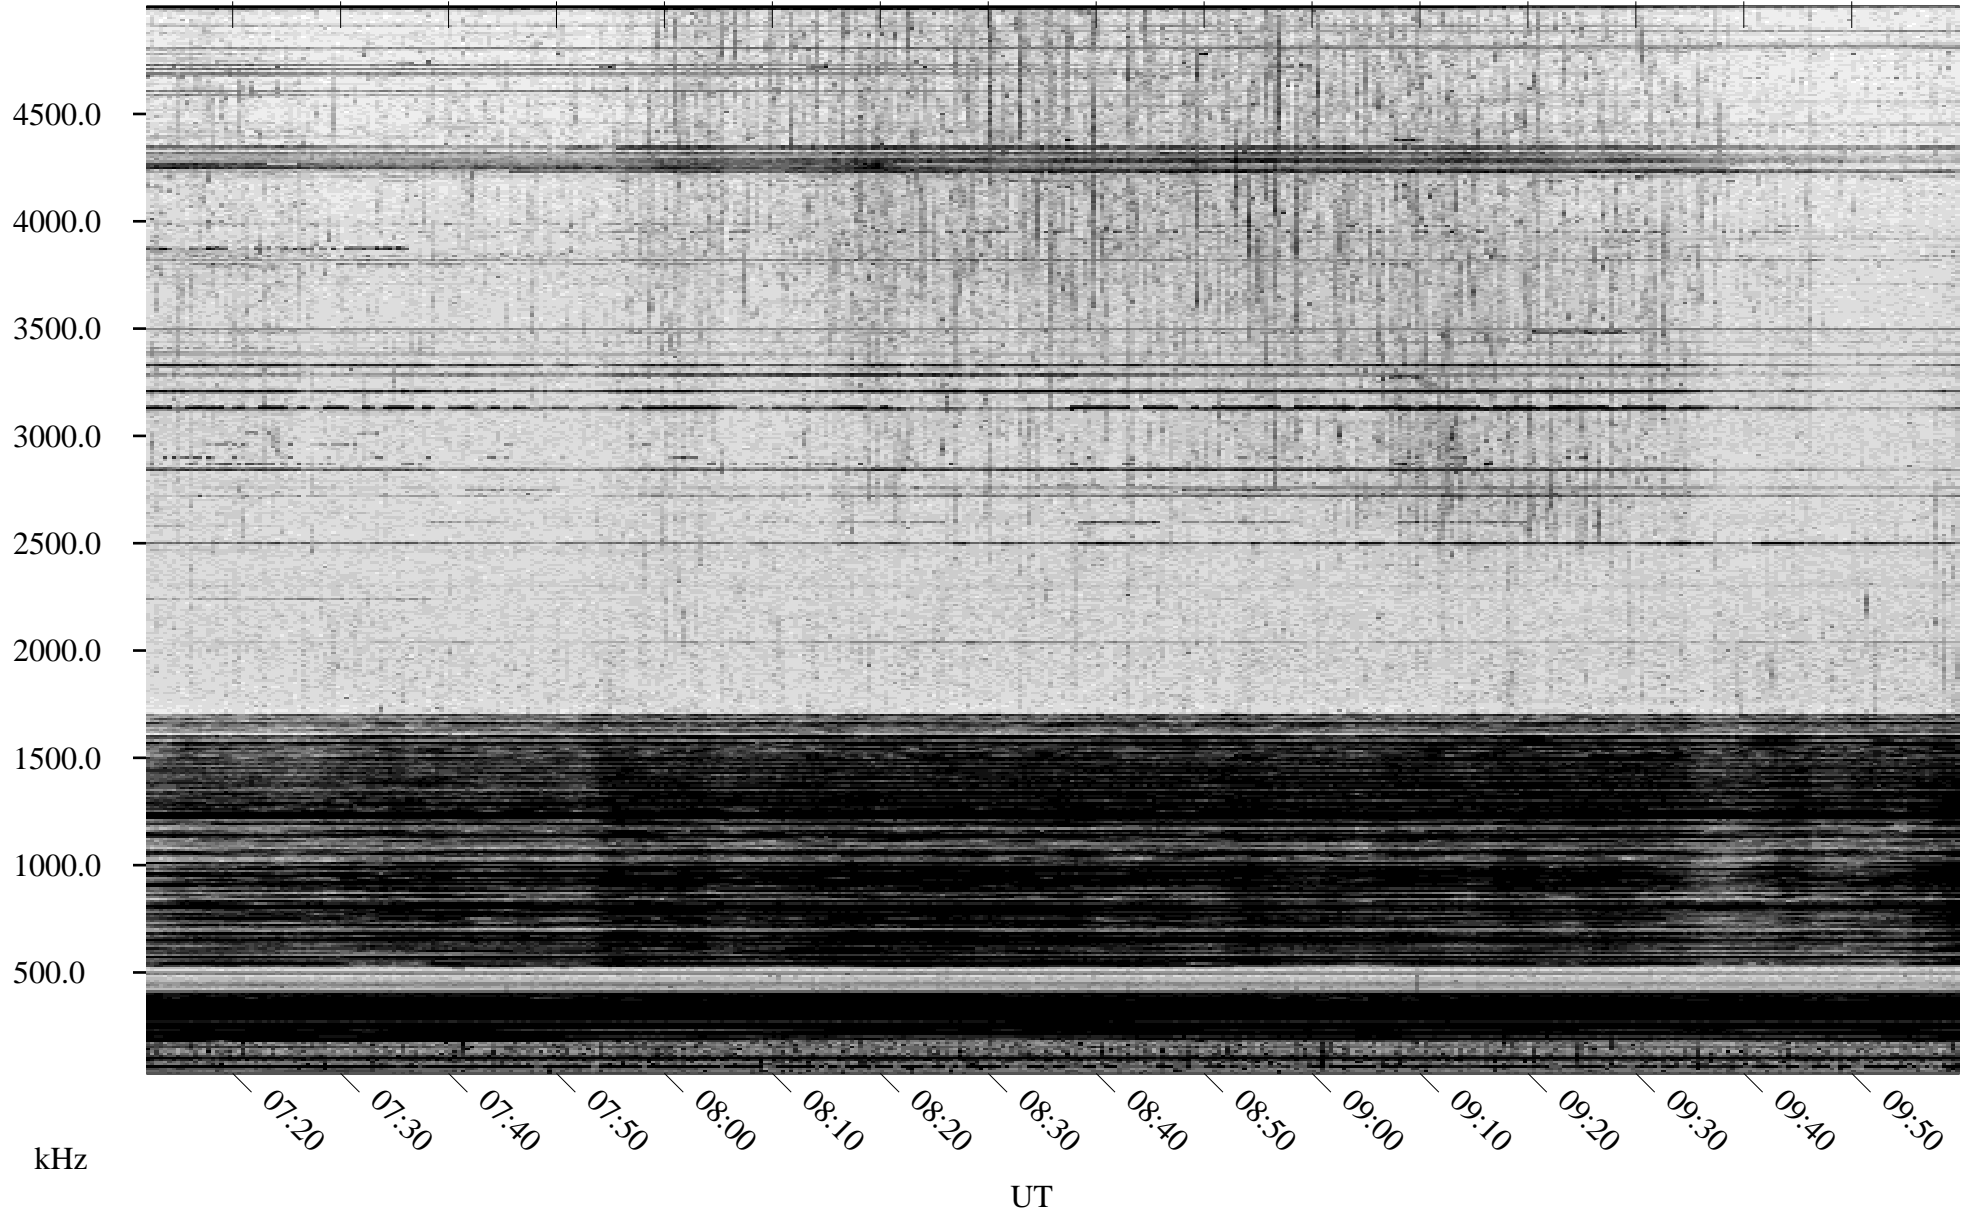

03/23/2005 Churchill, Manitoba

Linear Scale Black = 161 White = 15

ch05082l.r00m max_12

Page 1

03/23/2005 Churchill, Manitoba

Linear Scale Black = 161 White = 15

ch05082l.r00m max_12

Page 2

03/24/2005 Churchill, Manitoba

Linear Scale Black = 161 White = 15

ch05082l.r00m max_12

Page 3

03/24/2005 Churchill, Manitoba

Linear Scale Black = 161 White = 15

ch05082l.r00m max_12

Page 4

03/24/2005 Churchill, Manitoba

Linear Scale Black = 161 White = 15

ch050821.r00m max_12

Page 5

03/24/2005 Churchill, Manitoba

Linear Scale Black = 161 White = 15

ch05082l.r00m max_12

Page 6

03/24/2005 Churchill, Manitoba

Linear Scale Black = 161 White = 15

ch05082l.r00m max_12

Page 7

03/24/2005 Churchill, Manitoba

Linear Scale Black = 161 White = 15

ch05082l.r00m max_12