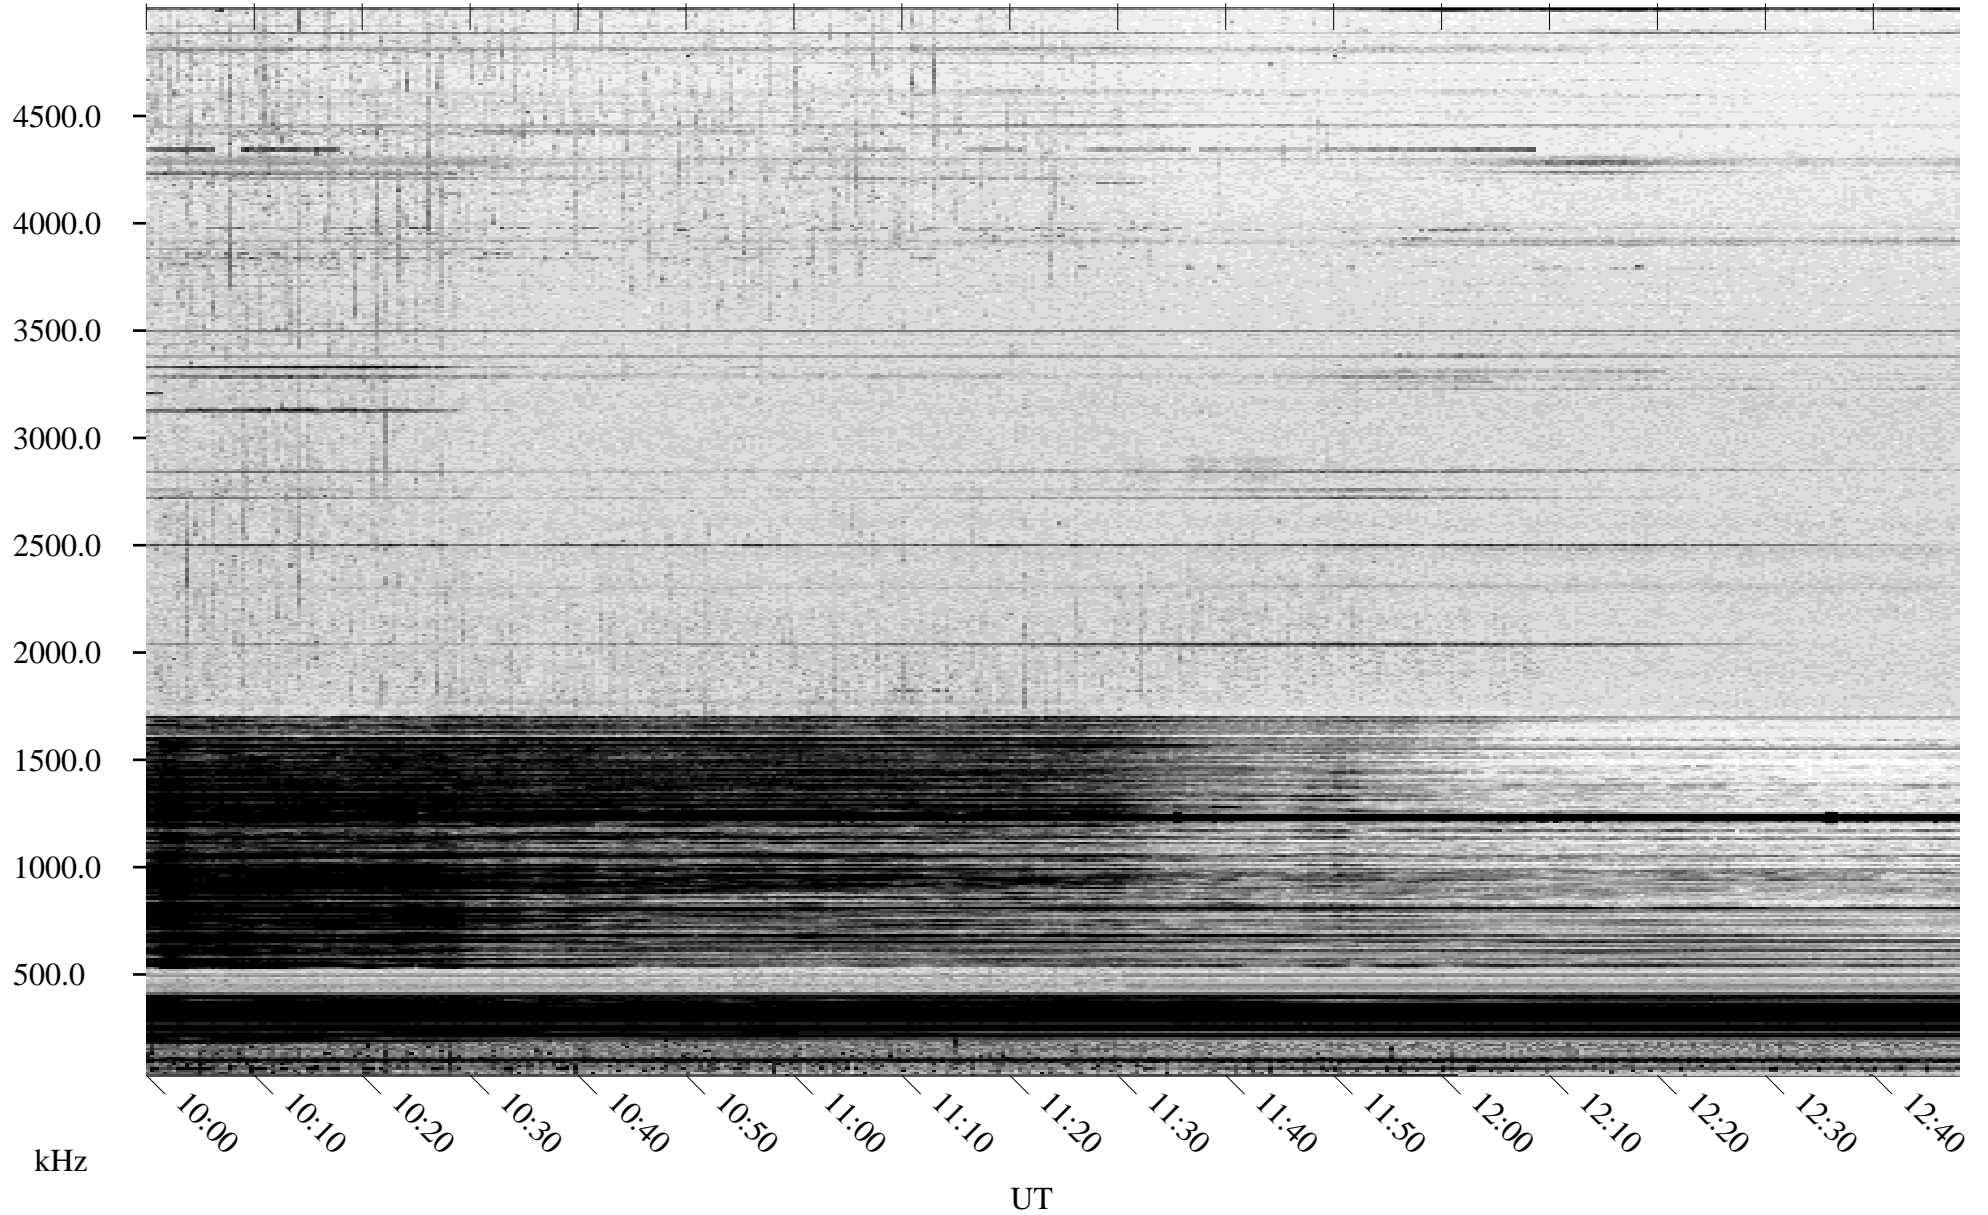

03/23/2005 Churchill, Manitoba

Linear Scale Black = 161 White = 15

ch05082l.r00m max_12

Page 1

03/23/2005 Churchill, Manitoba

Linear Scale Black = 161 White = 15

ch05082l.r00m max_12

Page 2

03/24/2005 Churchill, Manitoba

Linear Scale Black = 161 White = 15

ch05082l.r00m max_12

Page 3

03/24/2005 Churchill, Manitoba

Linear Scale Black = 161 White = 15

ch05082l.r00m max_12

Page 4

03/24/2005 Churchill, Manitoba

Linear Scale Black = 161 White = 15

ch050821.r00m max_12

Page 5

03/24/2005 Churchill, Manitoba

Linear Scale Black = 161 White = 15

ch05082l.r00m max_12

Page 6

03/24/2005 Churchill, Manitoba

Linear Scale Black = 161 White = 15

ch05082l.r00m max_12

Page 7

03/24/2005 Churchill, Manitoba

Linear Scale Black = 161 White = 15

ch05082l.r00m max_12