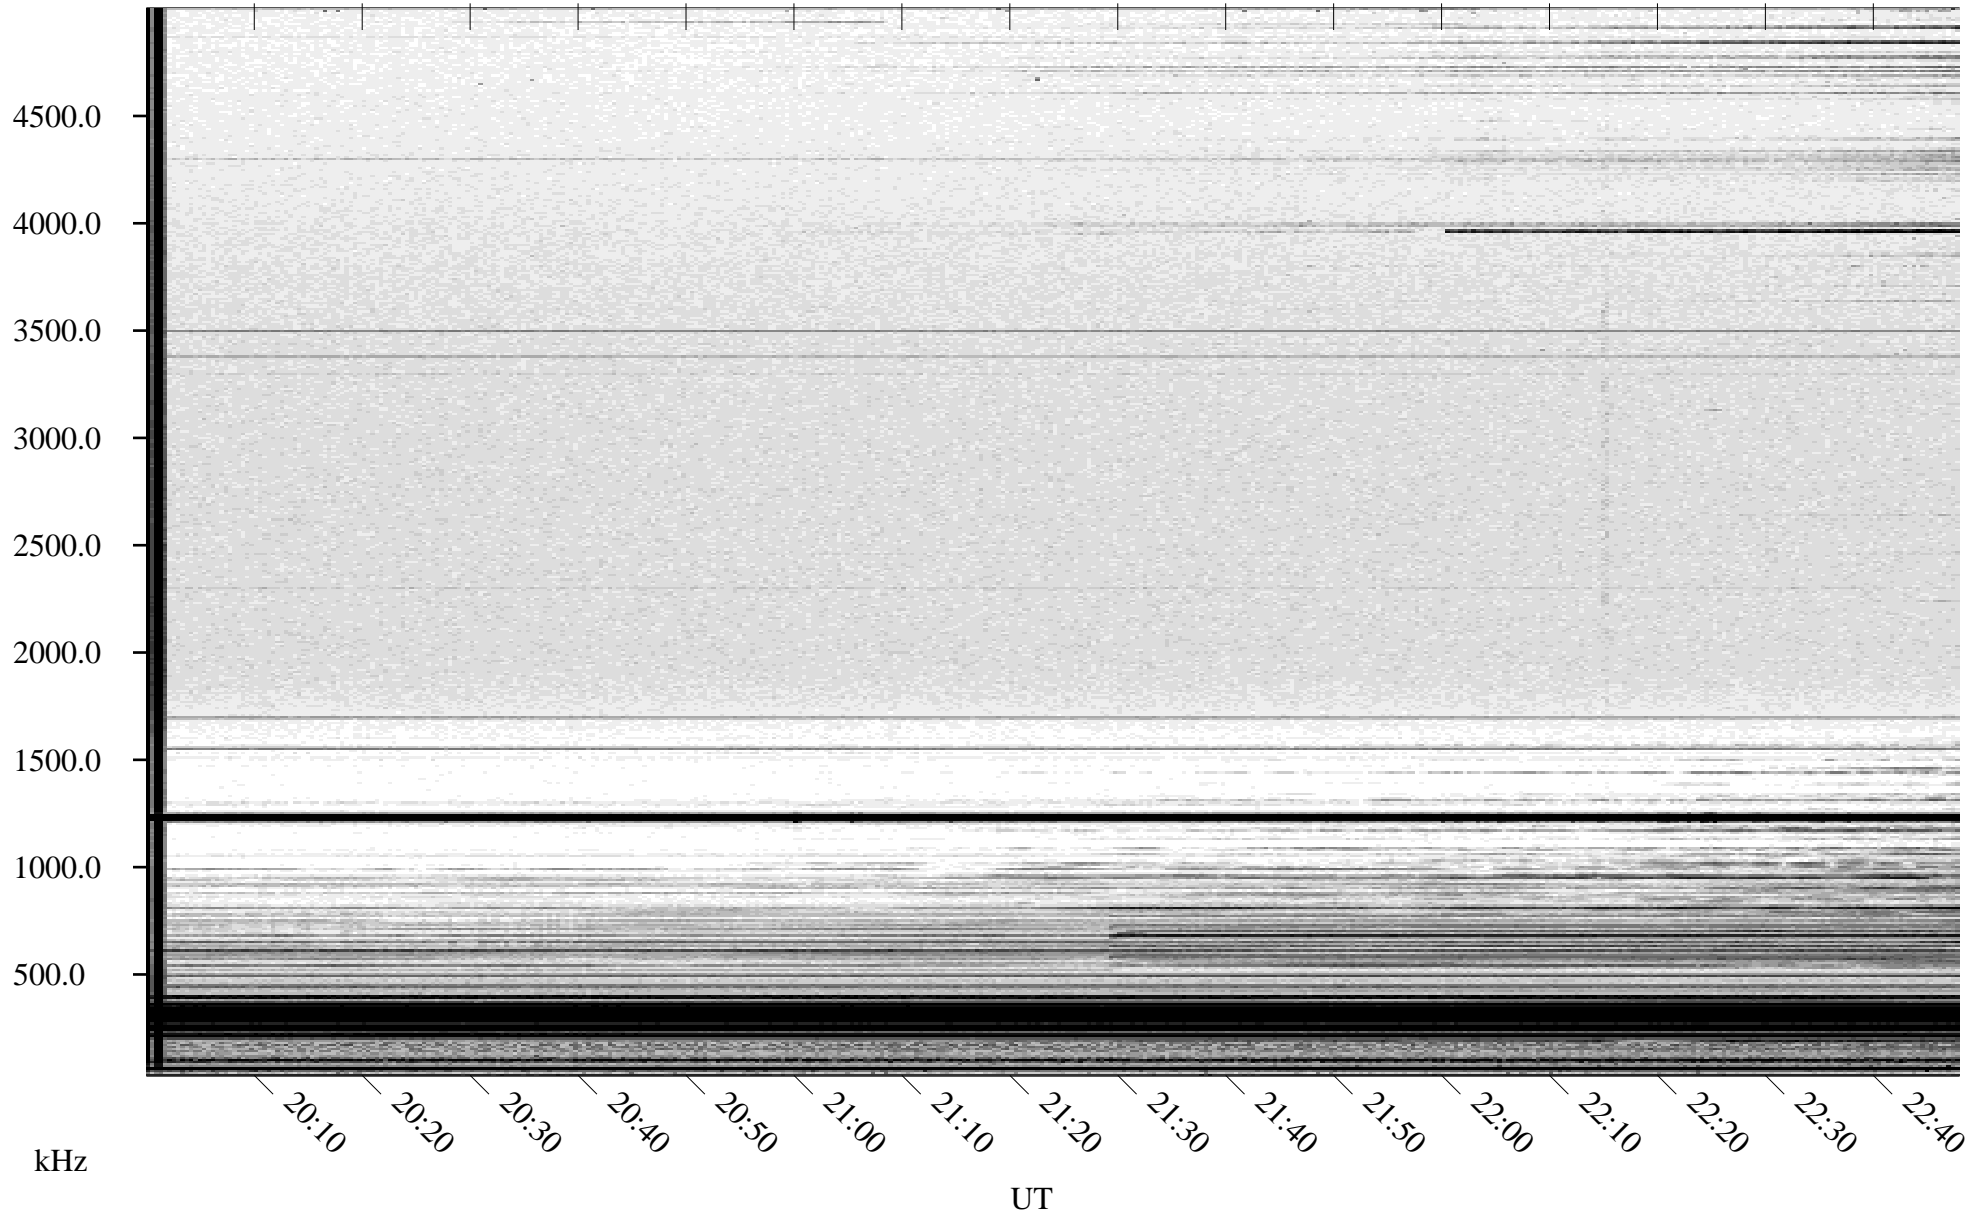

# 03/24/2005 Churchill, Manitoba

Linear Scale    Black = 161    White = 15

ch05083l.r00m max\_12

Page 1

# 03/24/2005 Churchill, Manitoba

Linear Scale    Black = 161    White = 15

ch05083l.r00m max\_12

Page 2

# 03/25/2005 Churchill, Manitoba

Linear Scale    Black = 161    White = 15

ch05083l.r00m max\_12

Page 3

# 03/25/2005 Churchill, Manitoba

Linear Scale    Black = 161    White = 15

ch05083l.r00m max\_12

Page 4