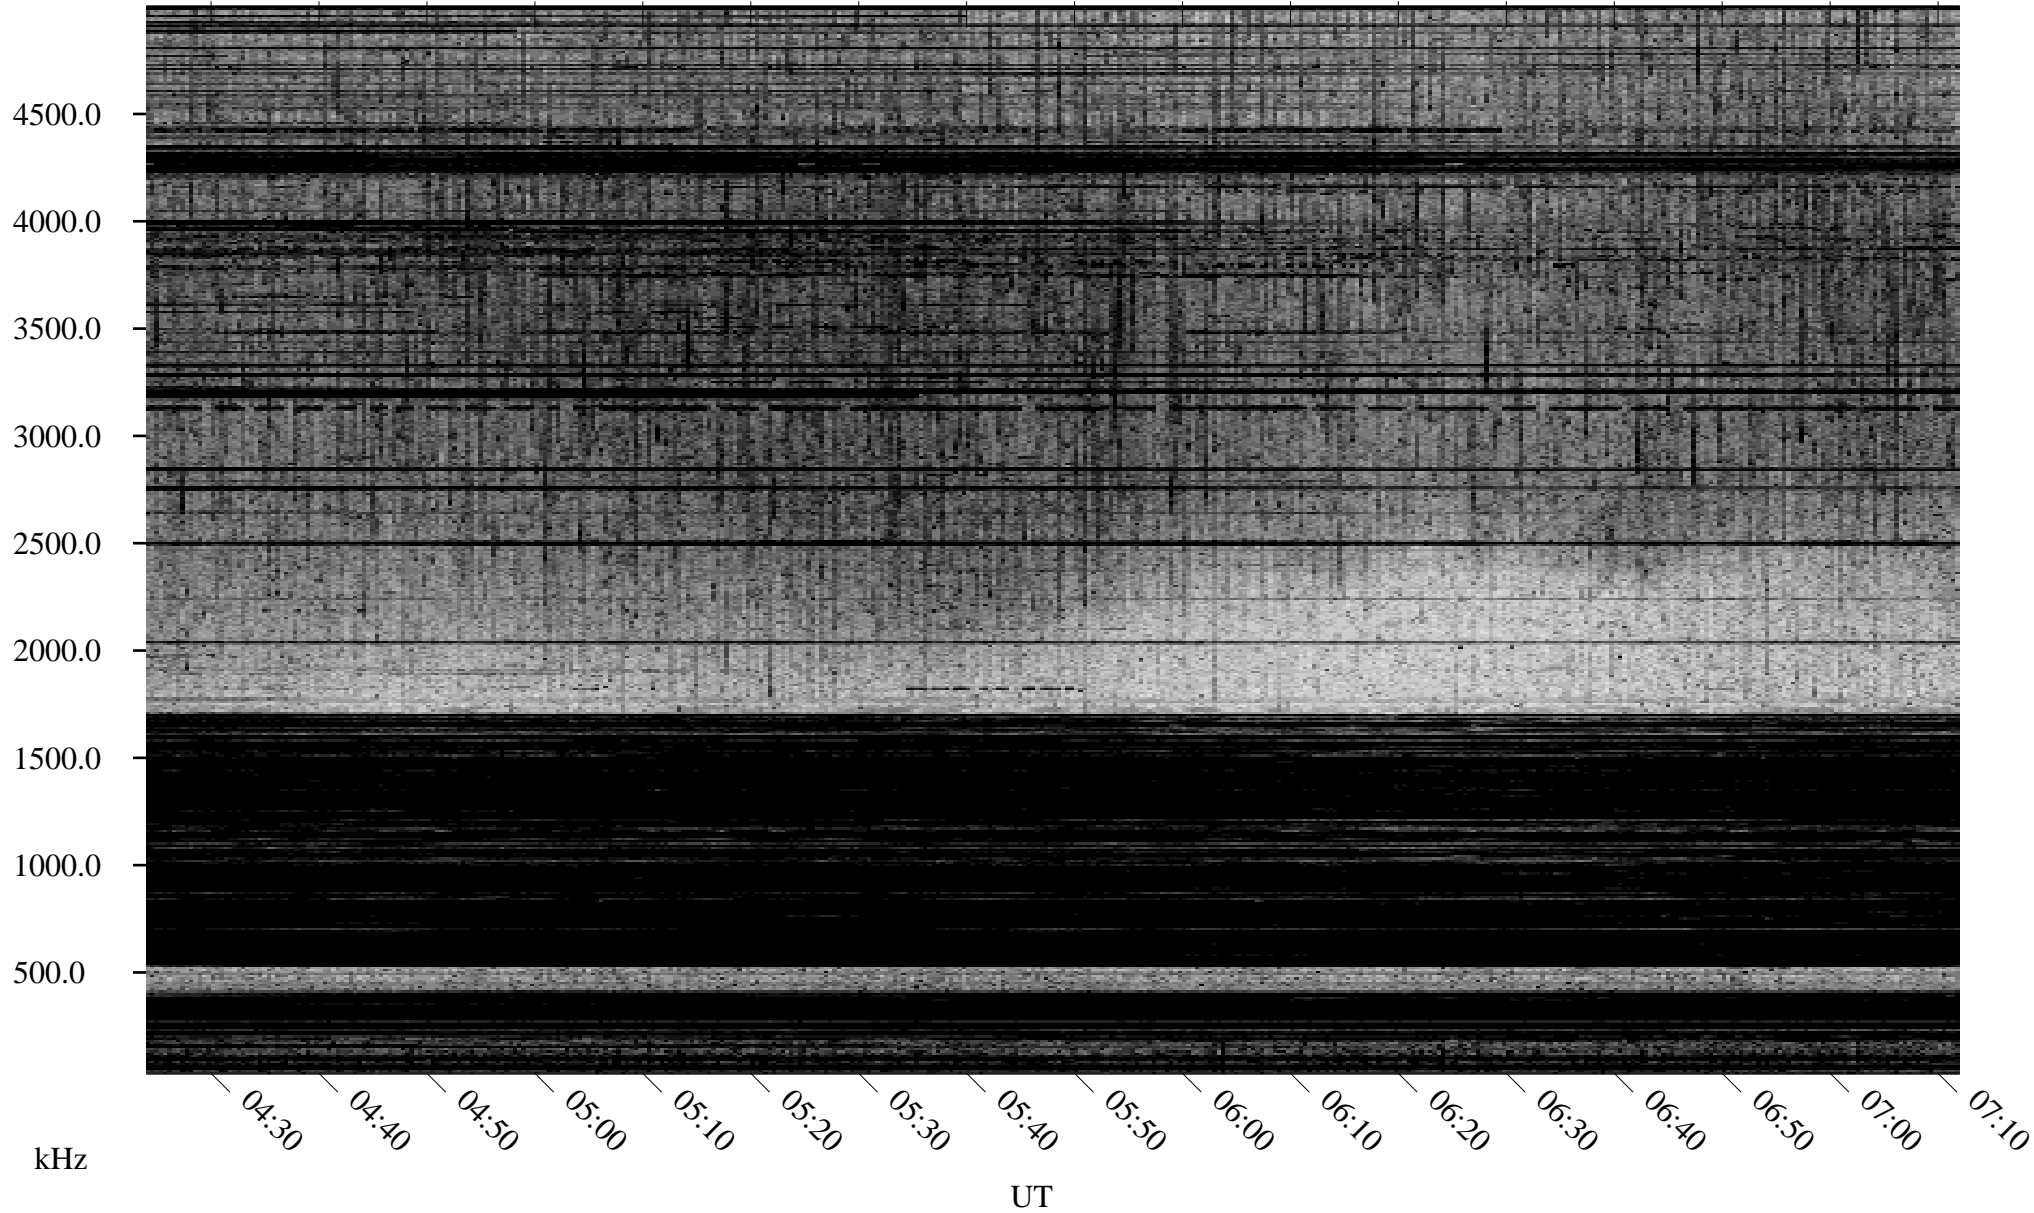

# 03/24/2005 Churchill, Manitoba

Linear Scale    Black = 161    White = 15

ch05083l.r00m max\_12

Page 2

# 03/25/2005 Churchill, Manitoba

Linear Scale    Black = 161    White = 15

ch05083l.r00m max\_12

Page 3

# 03/25/2005 Churchill, Manitoba

Linear Scale    Black = 161    White = 15

ch05083l.r00m max\_12

Page 4

# 03/25/2005 Churchill, Manitoba

Linear Scale    Black = 161    White = 15

ch05083l.r00m max\_12

Page 5

03/25/2005 Churchill, Manitoba

Linear Scale Black = 161 White = 15

ch05083l.r00m max\_12

Page 6