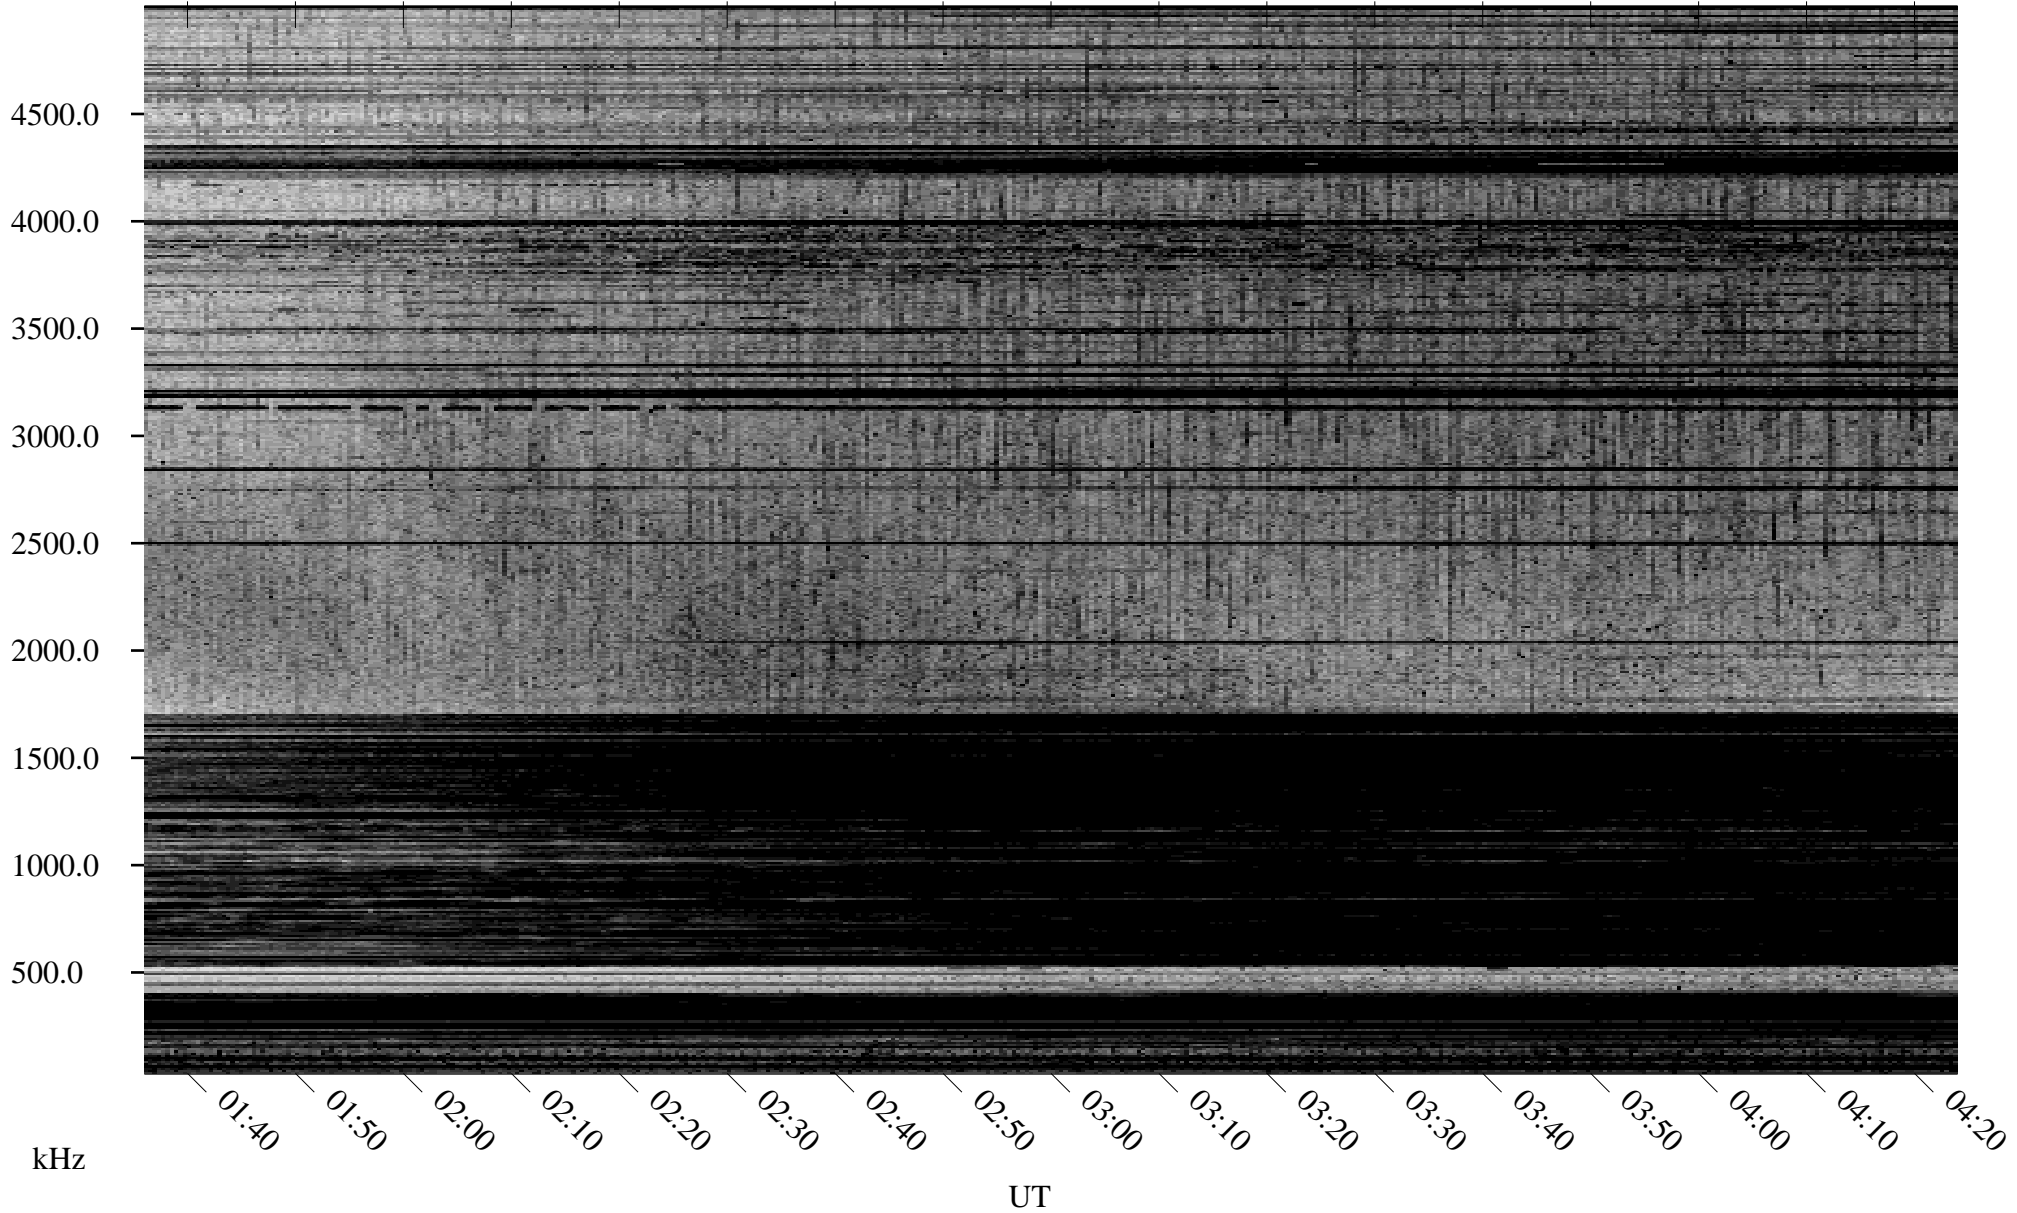

# 03/24/2005 Churchill, Manitoba

Linear Scale    Black = 161    White = 15

ch05083l.r00m max\_12

Page 1

# 03/24/2005 Churchill, Manitoba

Linear Scale    Black = 161    White = 15

ch05083l.r00m max\_12

Page 2

# 03/25/2005 Churchill, Manitoba

Linear Scale    Black = 161    White = 15

ch05083l.r00m max\_12

Page 3

# 03/25/2005 Churchill, Manitoba

Linear Scale    Black = 161    White = 15

ch05083l.r00m max\_12

Page 4