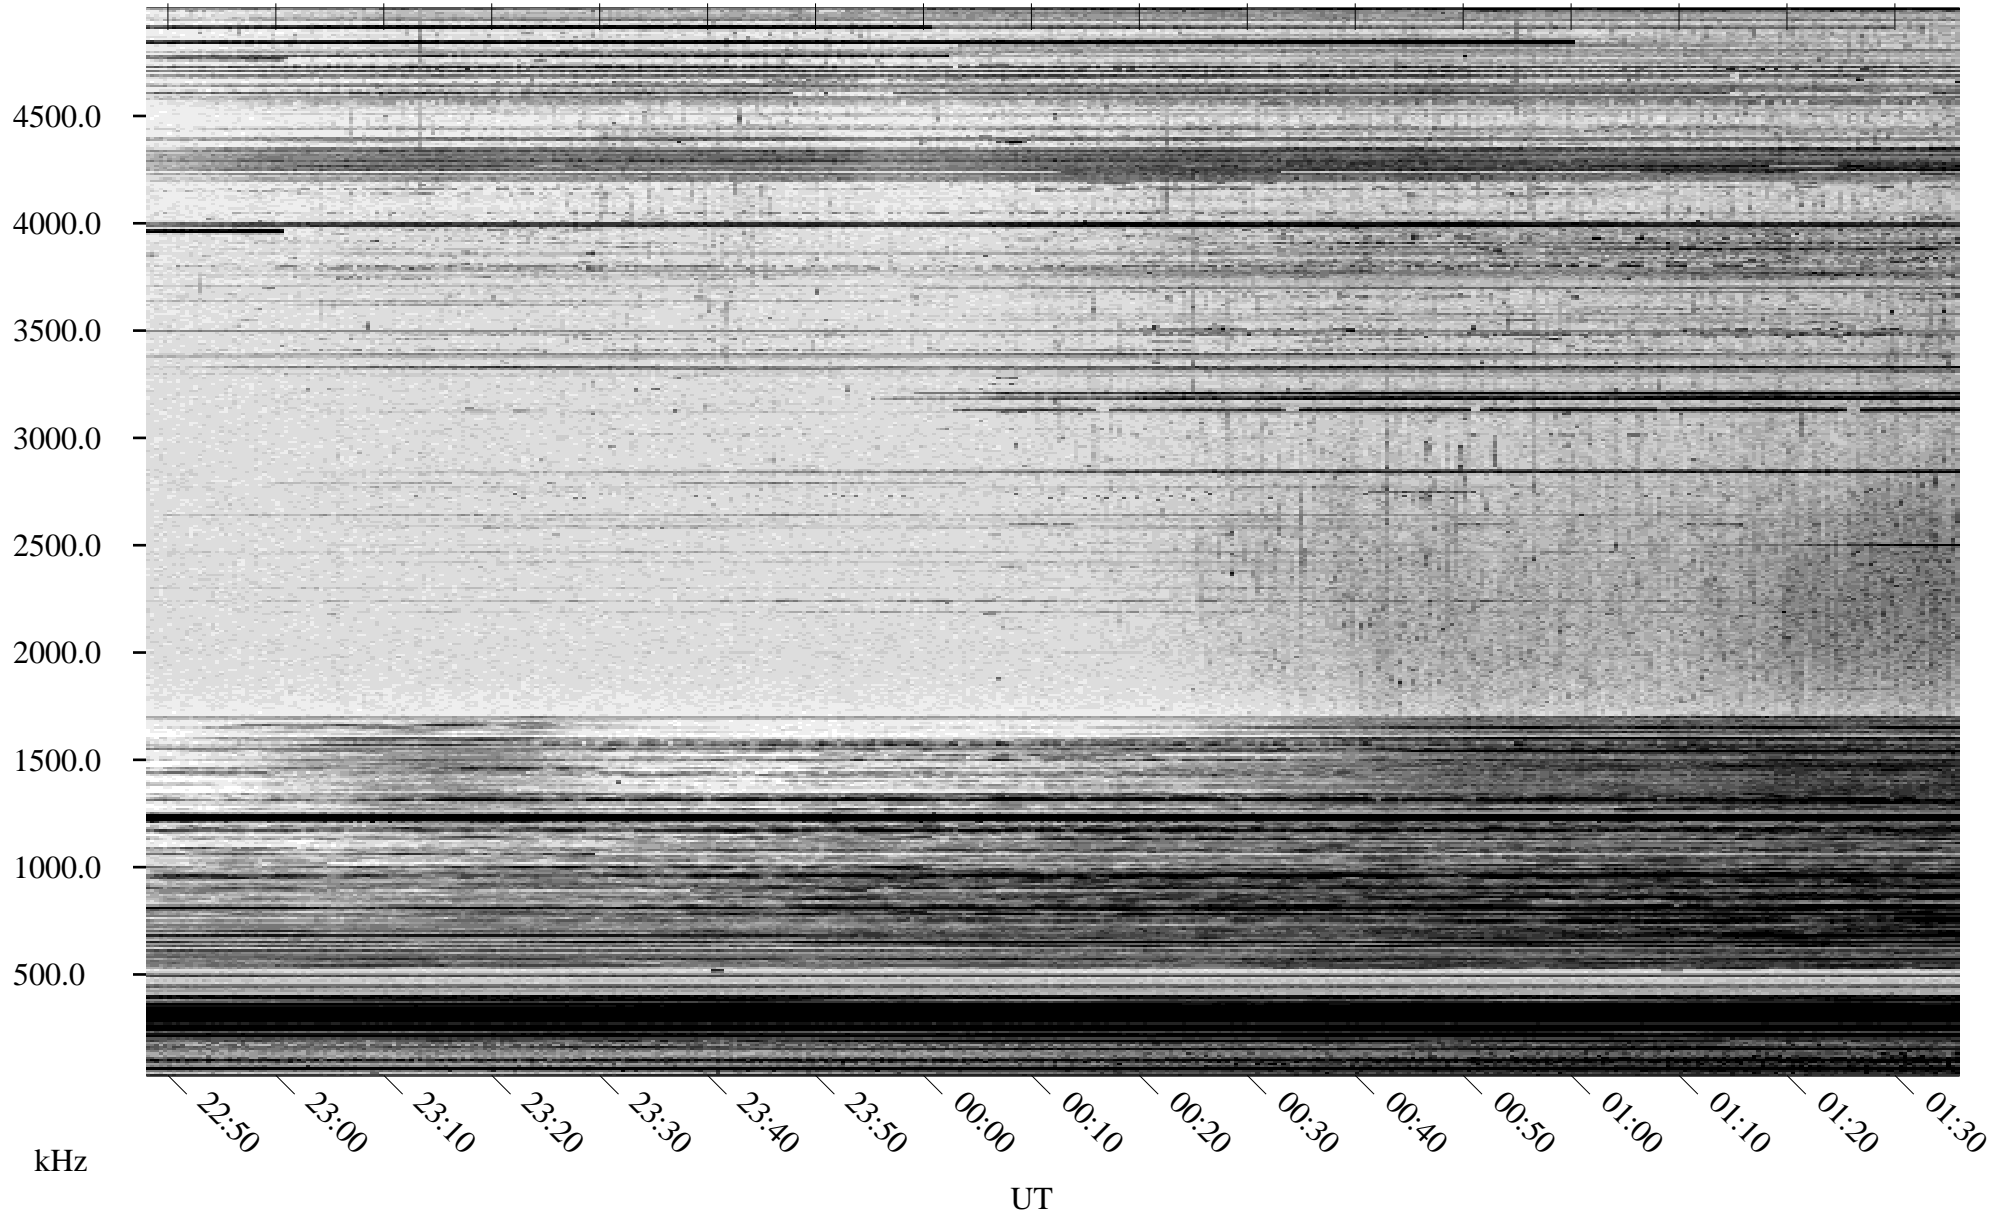

# 03/24/2005 Churchill, Manitoba

Linear Scale    Black = 161    White = 15

ch05083l.r00m max\_12

Page 1

# 03/24/2005 Churchill, Manitoba

Linear Scale    Black = 161    White = 15

ch05083l.r00m max\_12

Page 2

# 03/25/2005 Churchill, Manitoba

Linear Scale    Black = 161    White = 15

ch05083l.r00m max\_12

Page 3

# 03/25/2005 Churchill, Manitoba

Linear Scale    Black = 161    White = 15

ch05083l.r00m max\_12

Page 4