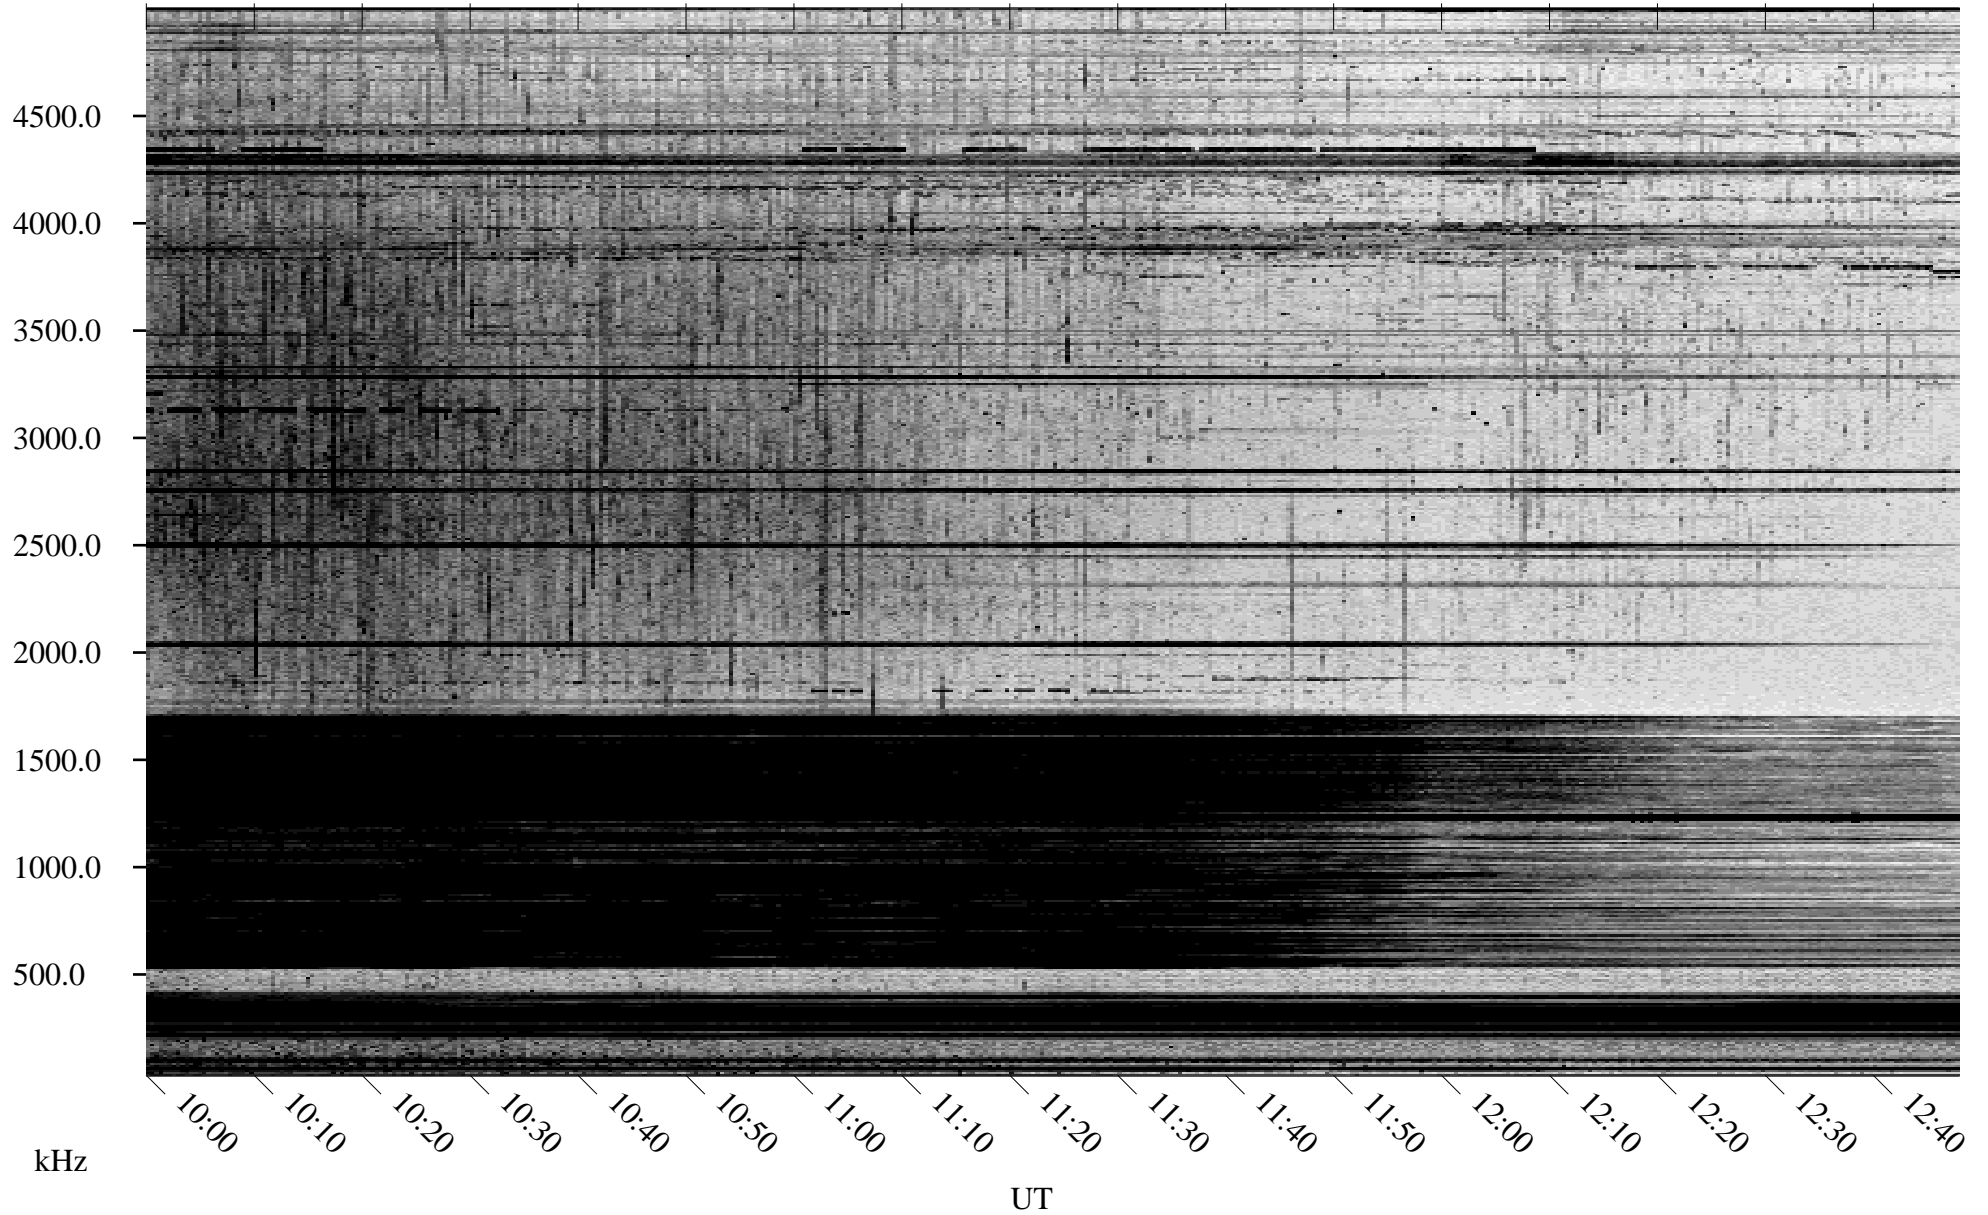

# 03/25/2005 Churchill, Manitoba

Linear Scale    Black = 161    White = 15

ch05083l.r00m max\_12

Page 5

03/25/2005 Churchill, Manitoba

Linear Scale Black = 161 White = 15

ch05083l.r00m max\_12

Page 6

# 03/25/2005 Churchill, Manitoba

Linear Scale    Black = 161    White = 15

ch05083l.r00m max\_12

Page 7

# 03/25/2005 Churchill, Manitoba

Linear Scale    Black = 161    White = 15

ch05083l.r00m max\_12

Page 8