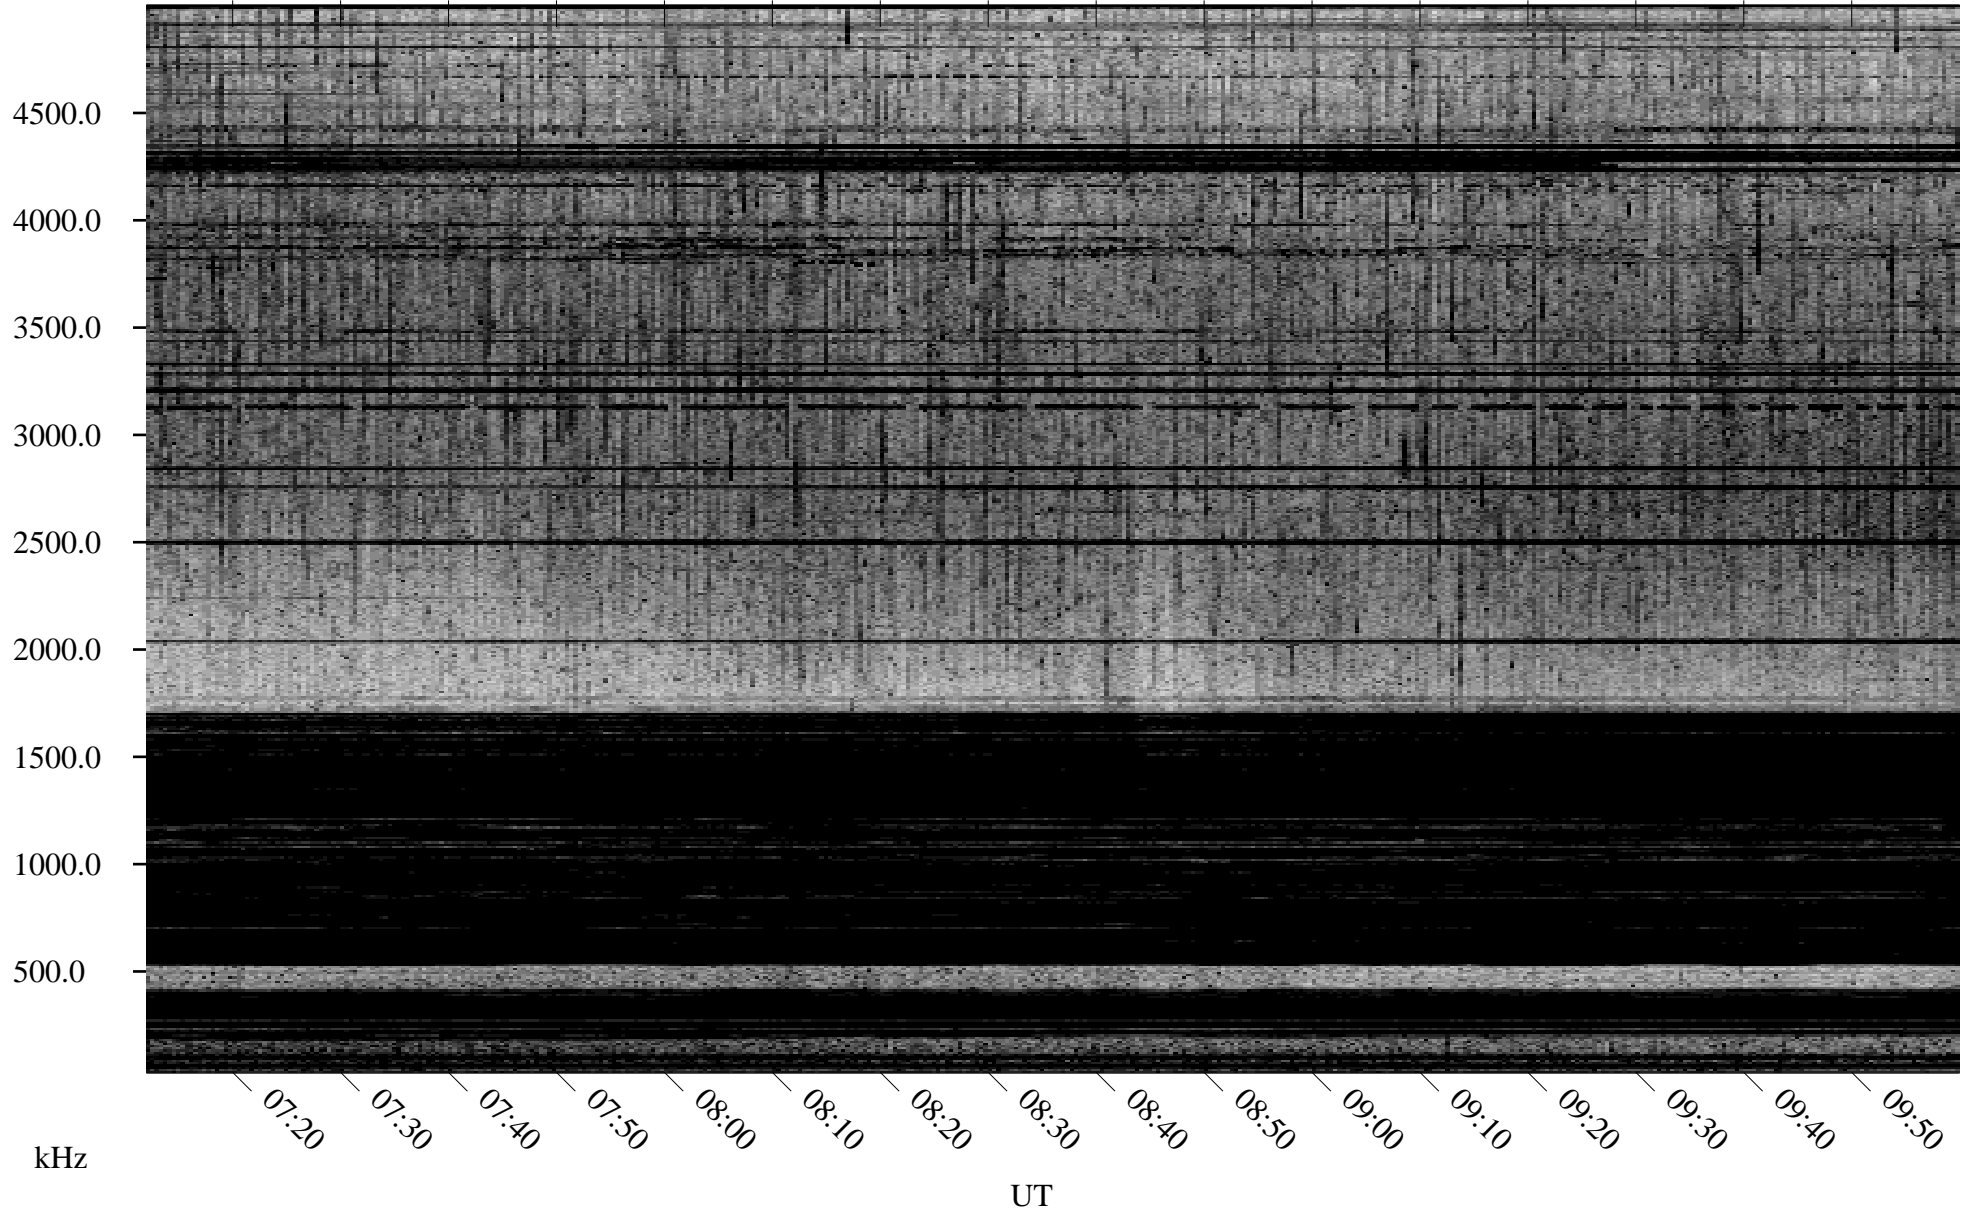

# 03/25/2005 Churchill, Manitoba

Linear Scale    Black = 161    White = 15

ch05083l.r00m max\_12

Page 3

# 03/25/2005 Churchill, Manitoba

Linear Scale    Black = 161    White = 15

ch05083l.r00m max\_12

Page 4

# 03/25/2005 Churchill, Manitoba

Linear Scale    Black = 161    White = 15

ch05083l.r00m max\_12

Page 5

03/25/2005 Churchill, Manitoba

Linear Scale Black = 161 White = 15

ch05083l.r00m max\_12

Page 6

# 03/25/2005 Churchill, Manitoba

Linear Scale    Black = 161    White = 15

ch05083l.r00m max\_12

Page 7