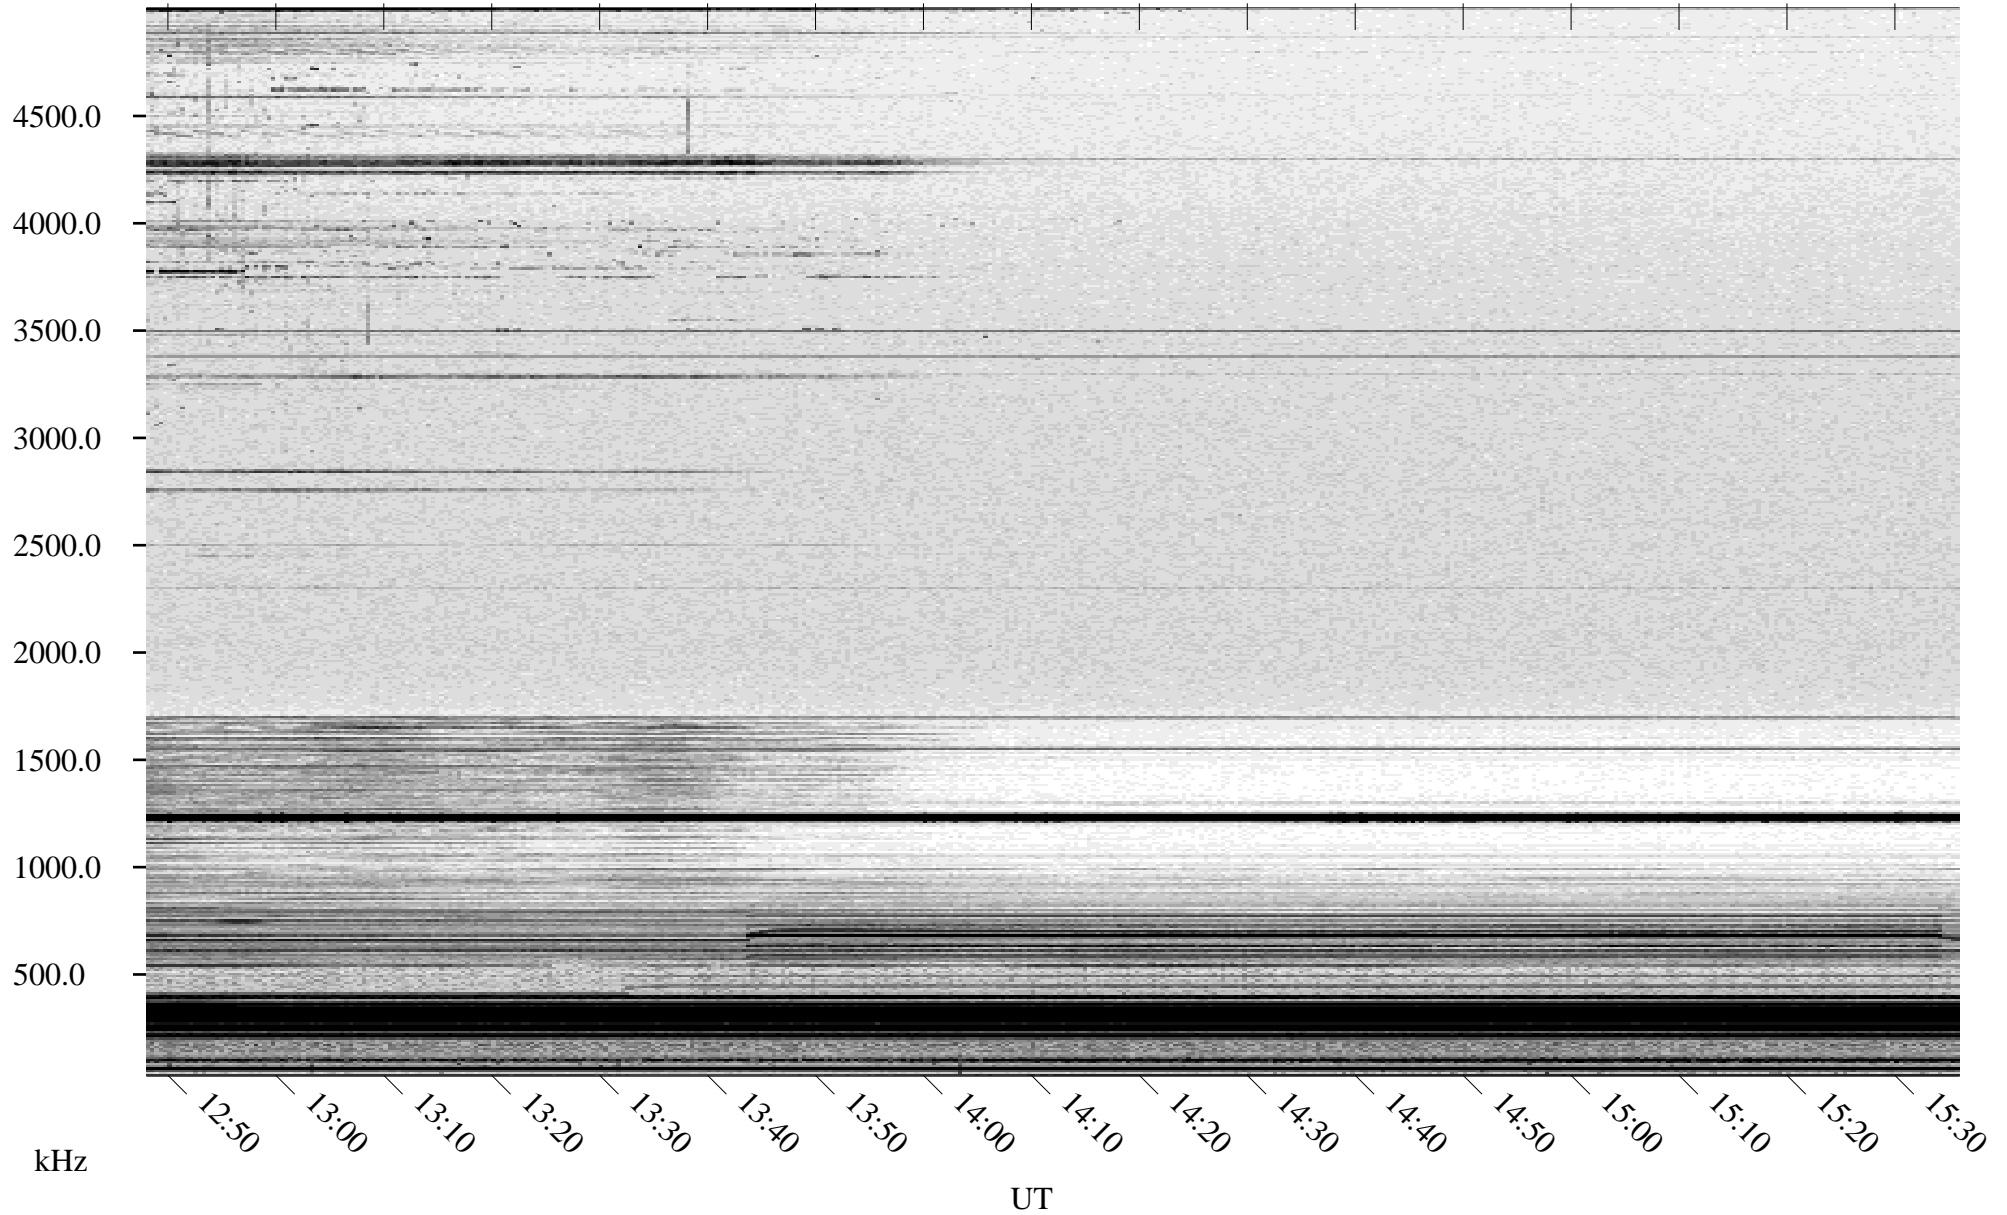

# 03/25/2005 Churchill, Manitoba

Linear Scale    Black = 161    White = 15

ch05083l.r00m max\_12

Page 4

# 03/25/2005 Churchill, Manitoba

Linear Scale    Black = 161    White = 15

ch05083l.r00m max\_12

Page 5

03/25/2005 Churchill, Manitoba

Linear Scale Black = 161 White = 15

ch05083l.r00m max\_12

Page 6

# 03/25/2005 Churchill, Manitoba

Linear Scale    Black = 161    White = 15

ch05083l.r00m max\_12

Page 7

# 03/25/2005 Churchill, Manitoba

Linear Scale    Black = 161    White = 15

ch05083l.r00m max\_12

Page 8