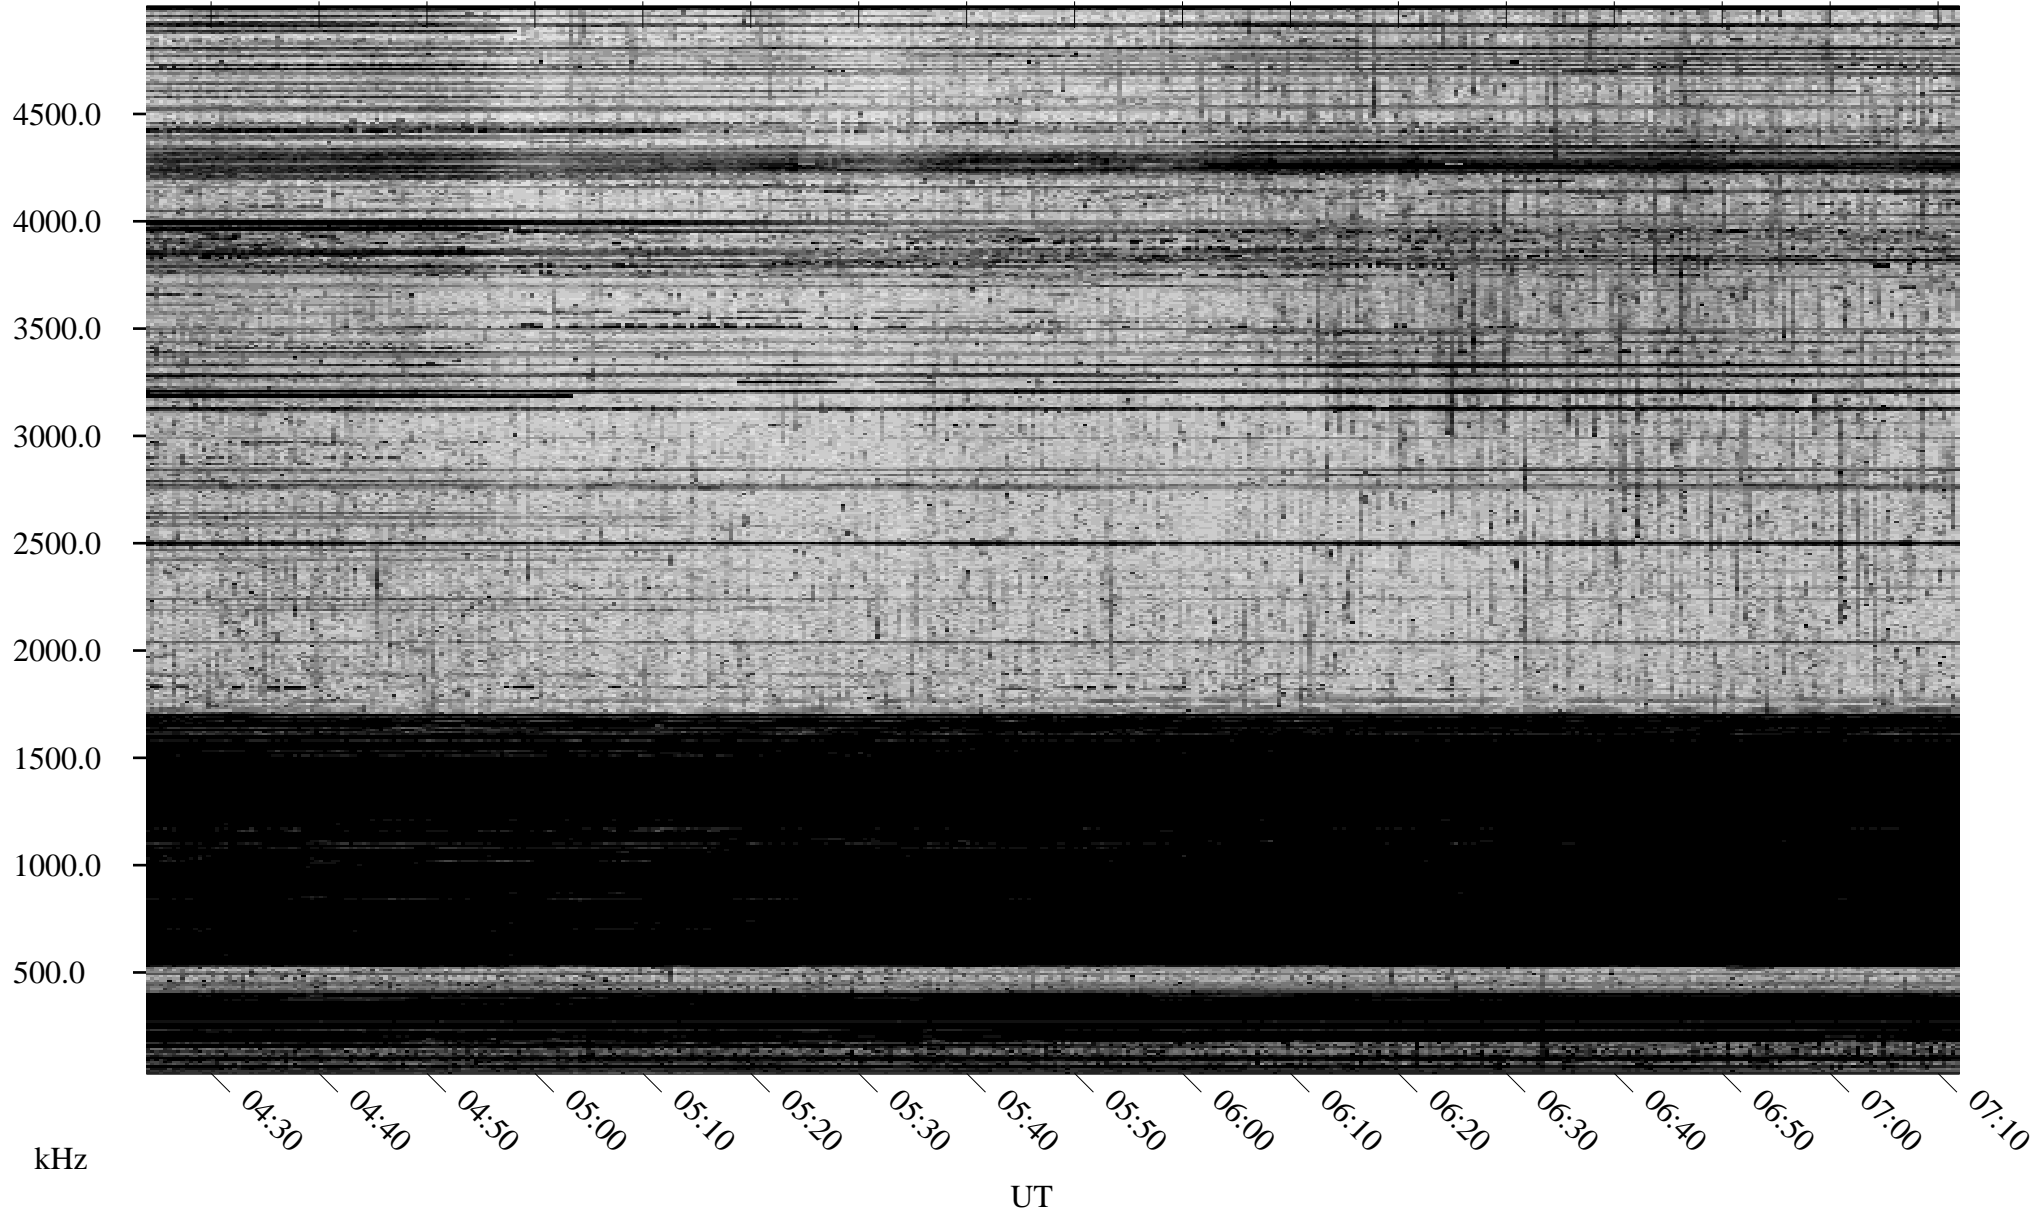

03/25/2005 Churchill, Manitoba

Linear Scale Black = 161 White = 15

ch05084l.r00m max_12

Page 1

03/25/2005 Churchill, Manitoba

Linear Scale Black = 161 White = 15

ch05084l.r00m max_12

Page 2

03/26/2005 Churchill, Manitoba

Linear Scale Black = 161 White = 15

ch05084l.r00m max_12

03/26/2005 Churchill, Manitoba

Linear Scale Black = 161 White = 15

ch05084l.r00m max_12

Page 4

03/26/2005 Churchill, Manitoba

Linear Scale Black = 161 White = 15

ch05084l.r00m max_12

Page 5

03/26/2005 Churchill, Manitoba

Linear Scale Black = 161 White = 15

ch05084l.r00m max_12

Page 6

03/26/2005 Churchill, Manitoba

Linear Scale Black = 161 White = 15

ch05084l.r00m max_12

03/26/2005 Churchill, Manitoba

Linear Scale Black = 161 White = 15

ch05084l.r00m max_12