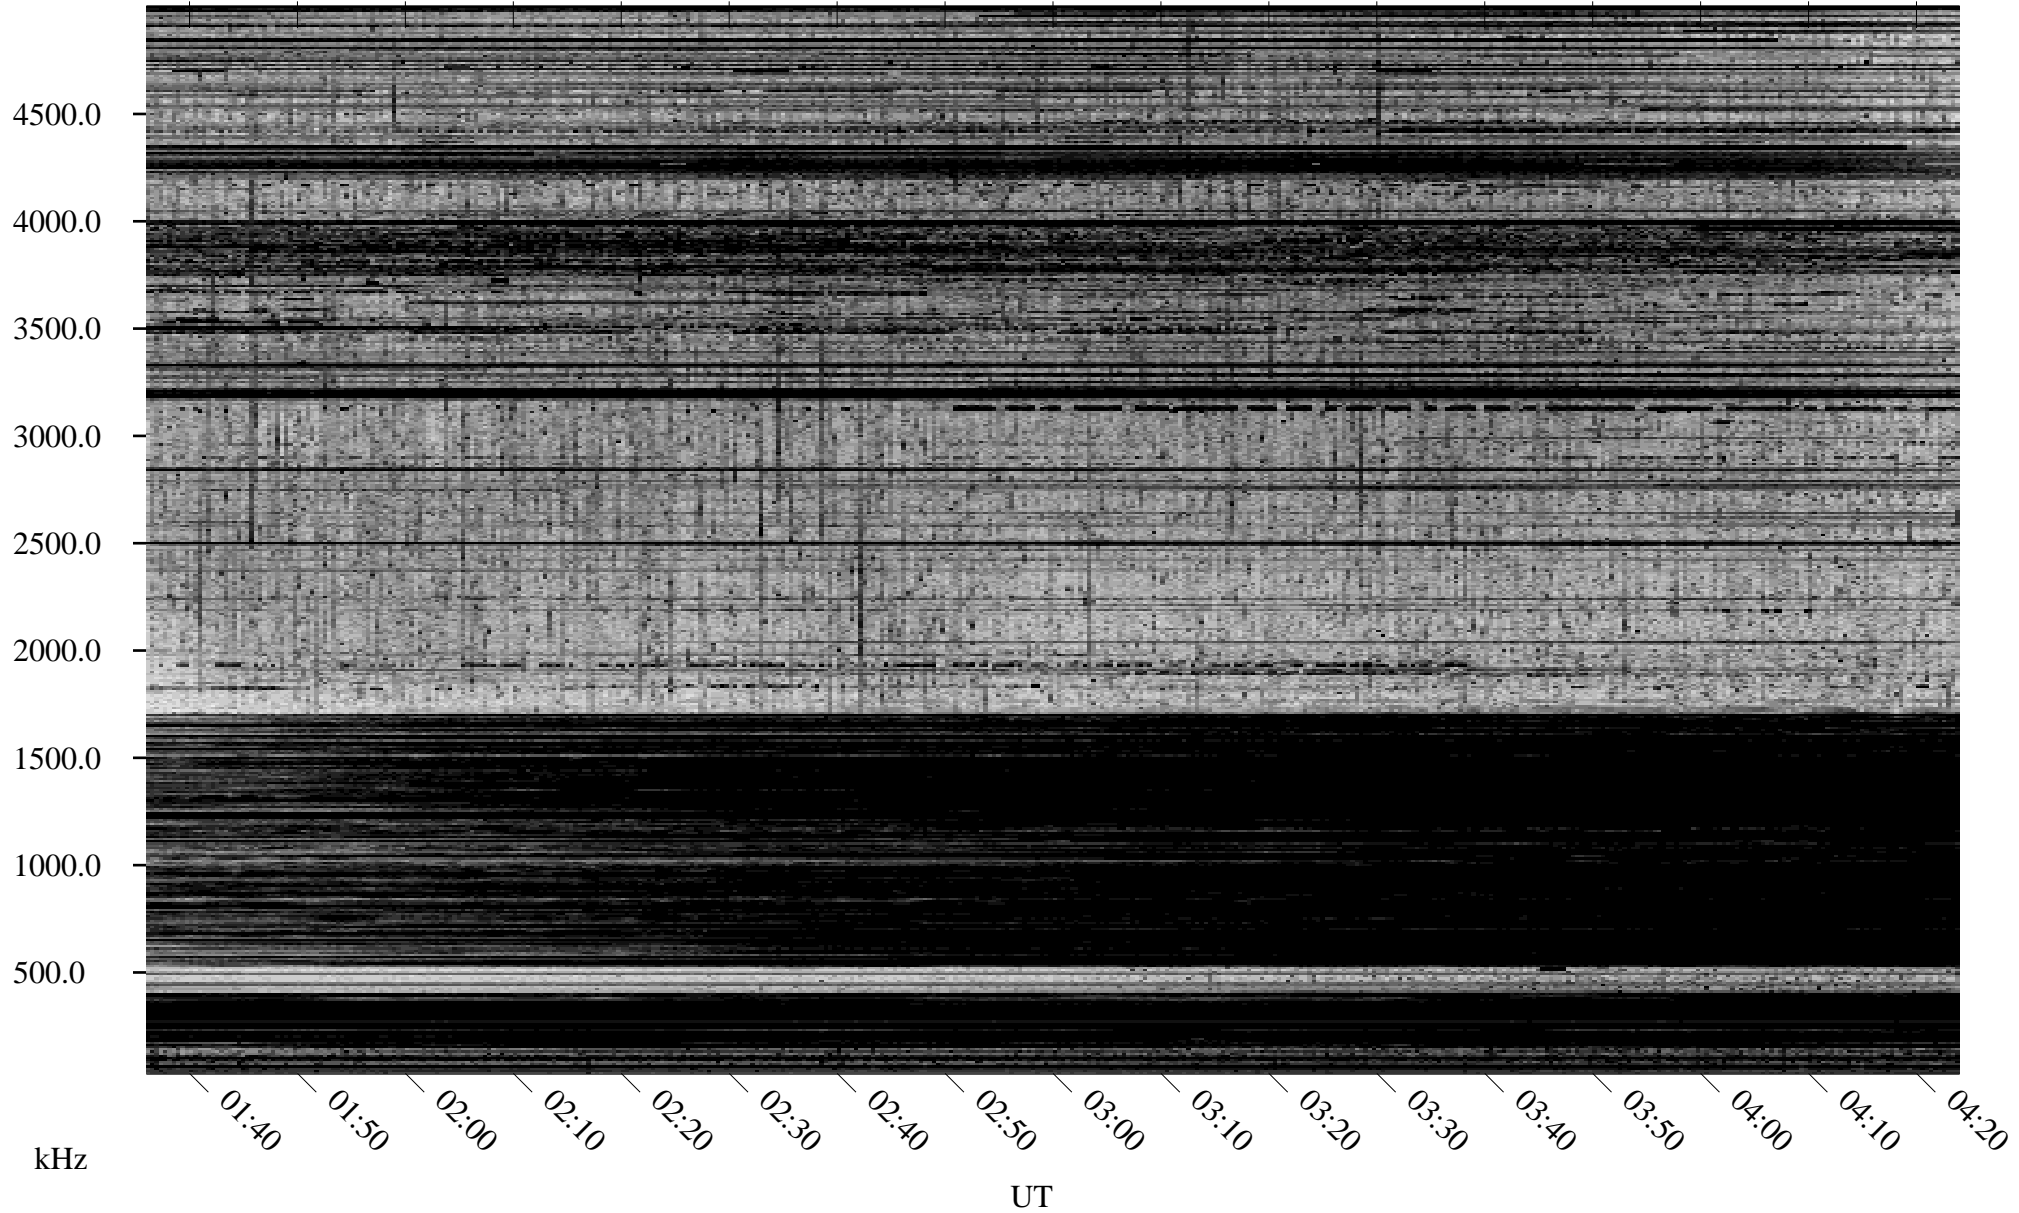

03/25/2005 Churchill, Manitoba

Linear Scale Black = 161 White = 15

ch05084l.r00m max_12

Page 1

03/25/2005 Churchill, Manitoba

Linear Scale Black = 161 White = 15

ch05084l.r00m max_12

Page 2

03/26/2005 Churchill, Manitoba

Linear Scale Black = 161 White = 15

ch05084l.r00m max_12

03/26/2005 Churchill, Manitoba

Linear Scale Black = 161 White = 15

ch05084l.r00m max_12

Page 4

03/26/2005 Churchill, Manitoba

Linear Scale Black = 161 White = 15

ch05084l.r00m max_12

Page 5

03/26/2005 Churchill, Manitoba

Linear Scale Black = 161 White = 15

ch05084l.r00m max_12

Page 6

03/26/2005 Churchill, Manitoba

Linear Scale Black = 161 White = 15

ch05084l.r00m max_12

03/26/2005 Churchill, Manitoba

Linear Scale Black = 161 White = 15

ch05084l.r00m max_12