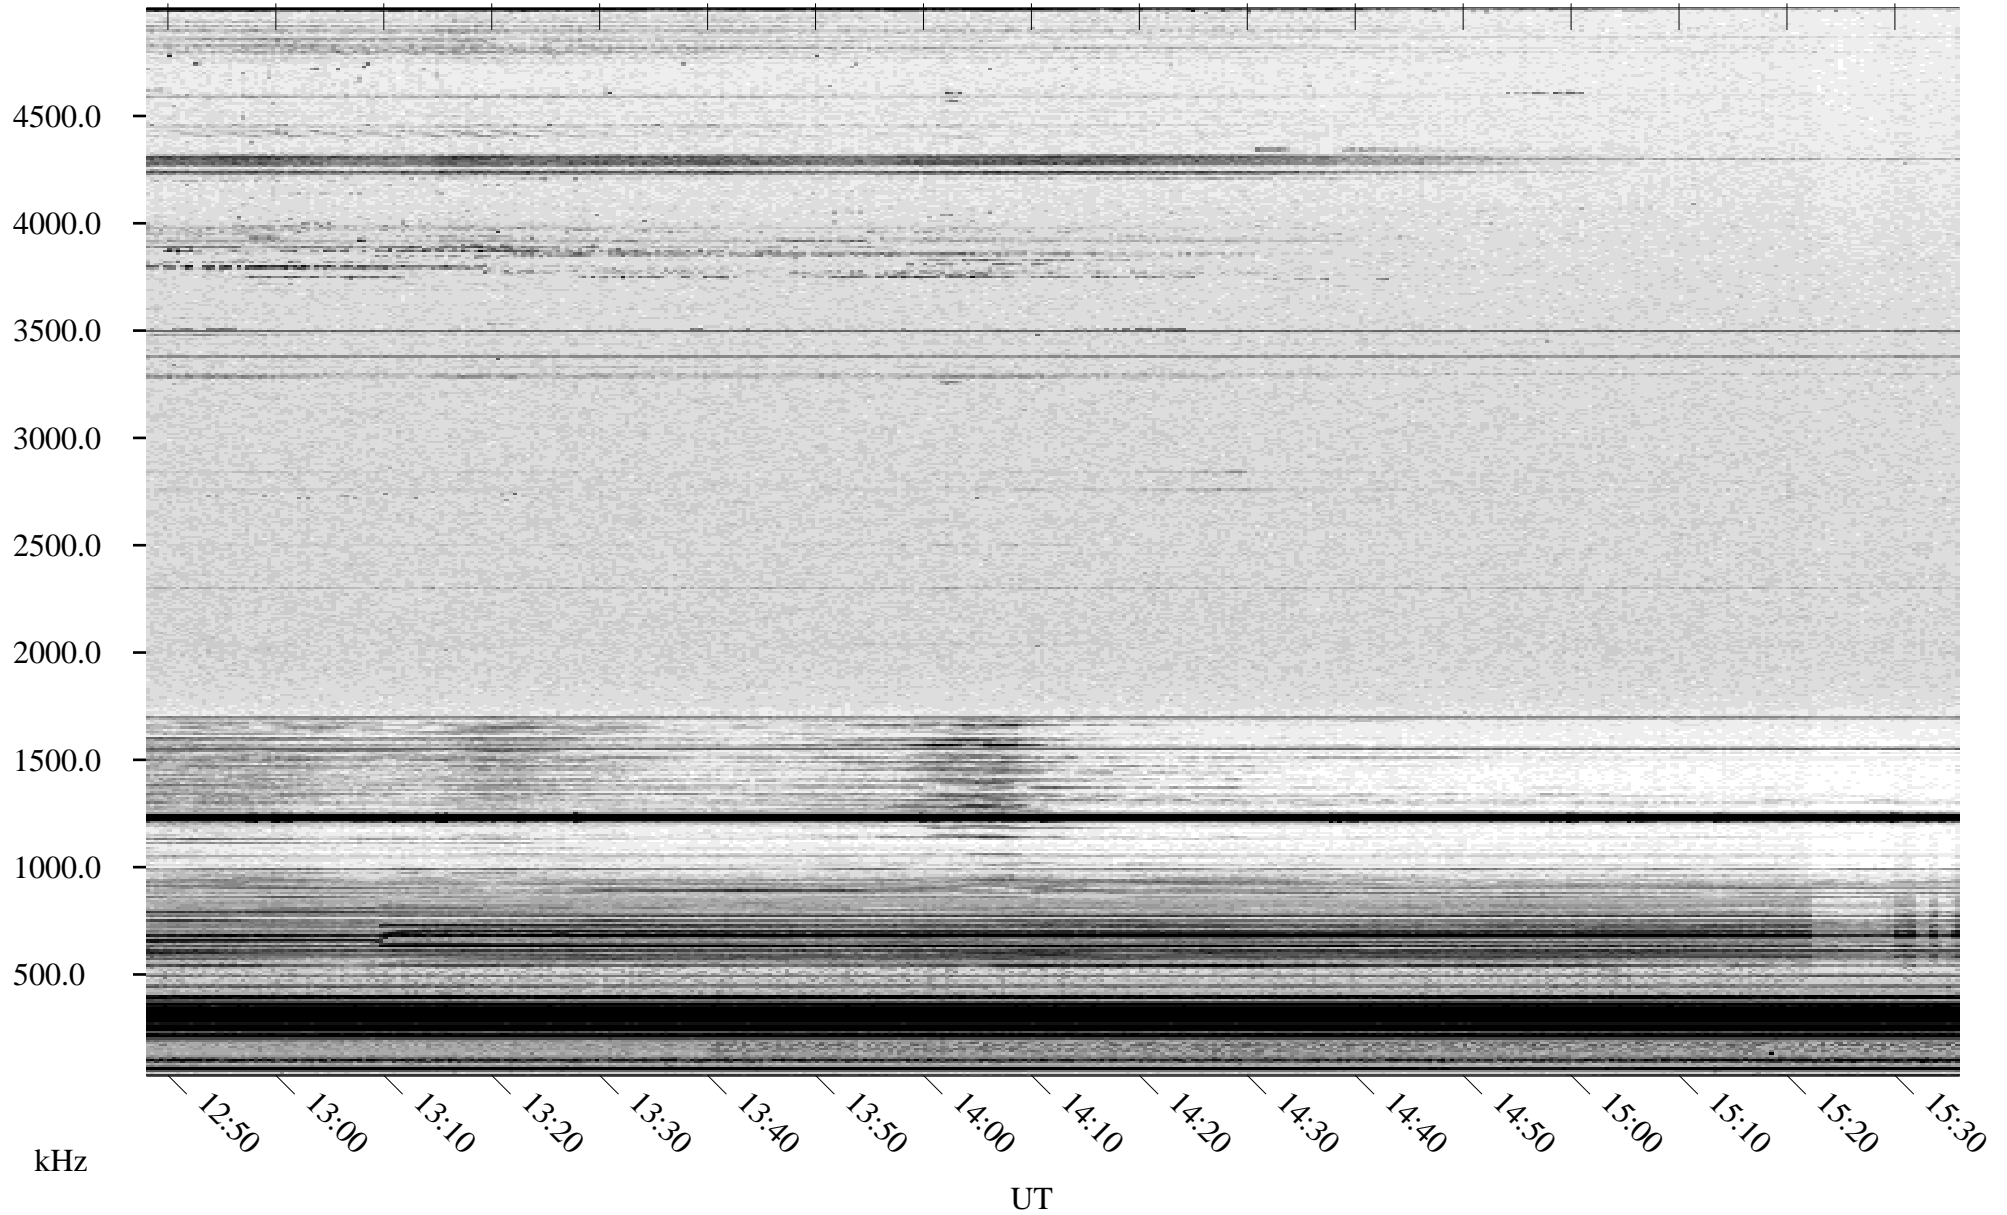

03/25/2005 Churchill, Manitoba

Linear Scale Black = 161 White = 15

ch05084l.r00m max_12

Page 1

03/25/2005 Churchill, Manitoba

Linear Scale Black = 161 White = 15

ch05084l.r00m max_12

Page 2

03/26/2005 Churchill, Manitoba

Linear Scale Black = 161 White = 15

ch05084l.r00m max_12

03/26/2005 Churchill, Manitoba

Linear Scale Black = 161 White = 15

ch05084l.r00m max_12

Page 4

03/26/2005 Churchill, Manitoba

Linear Scale Black = 161 White = 15

ch05084l.r00m max_12

Page 5

03/26/2005 Churchill, Manitoba

Linear Scale Black = 161 White = 15

ch05084l.r00m max_12

Page 6

03/26/2005 Churchill, Manitoba

Linear Scale Black = 161 White = 15

ch05084l.r00m max_12

03/26/2005 Churchill, Manitoba

Linear Scale Black = 161 White = 15

ch05084l.r00m max_12