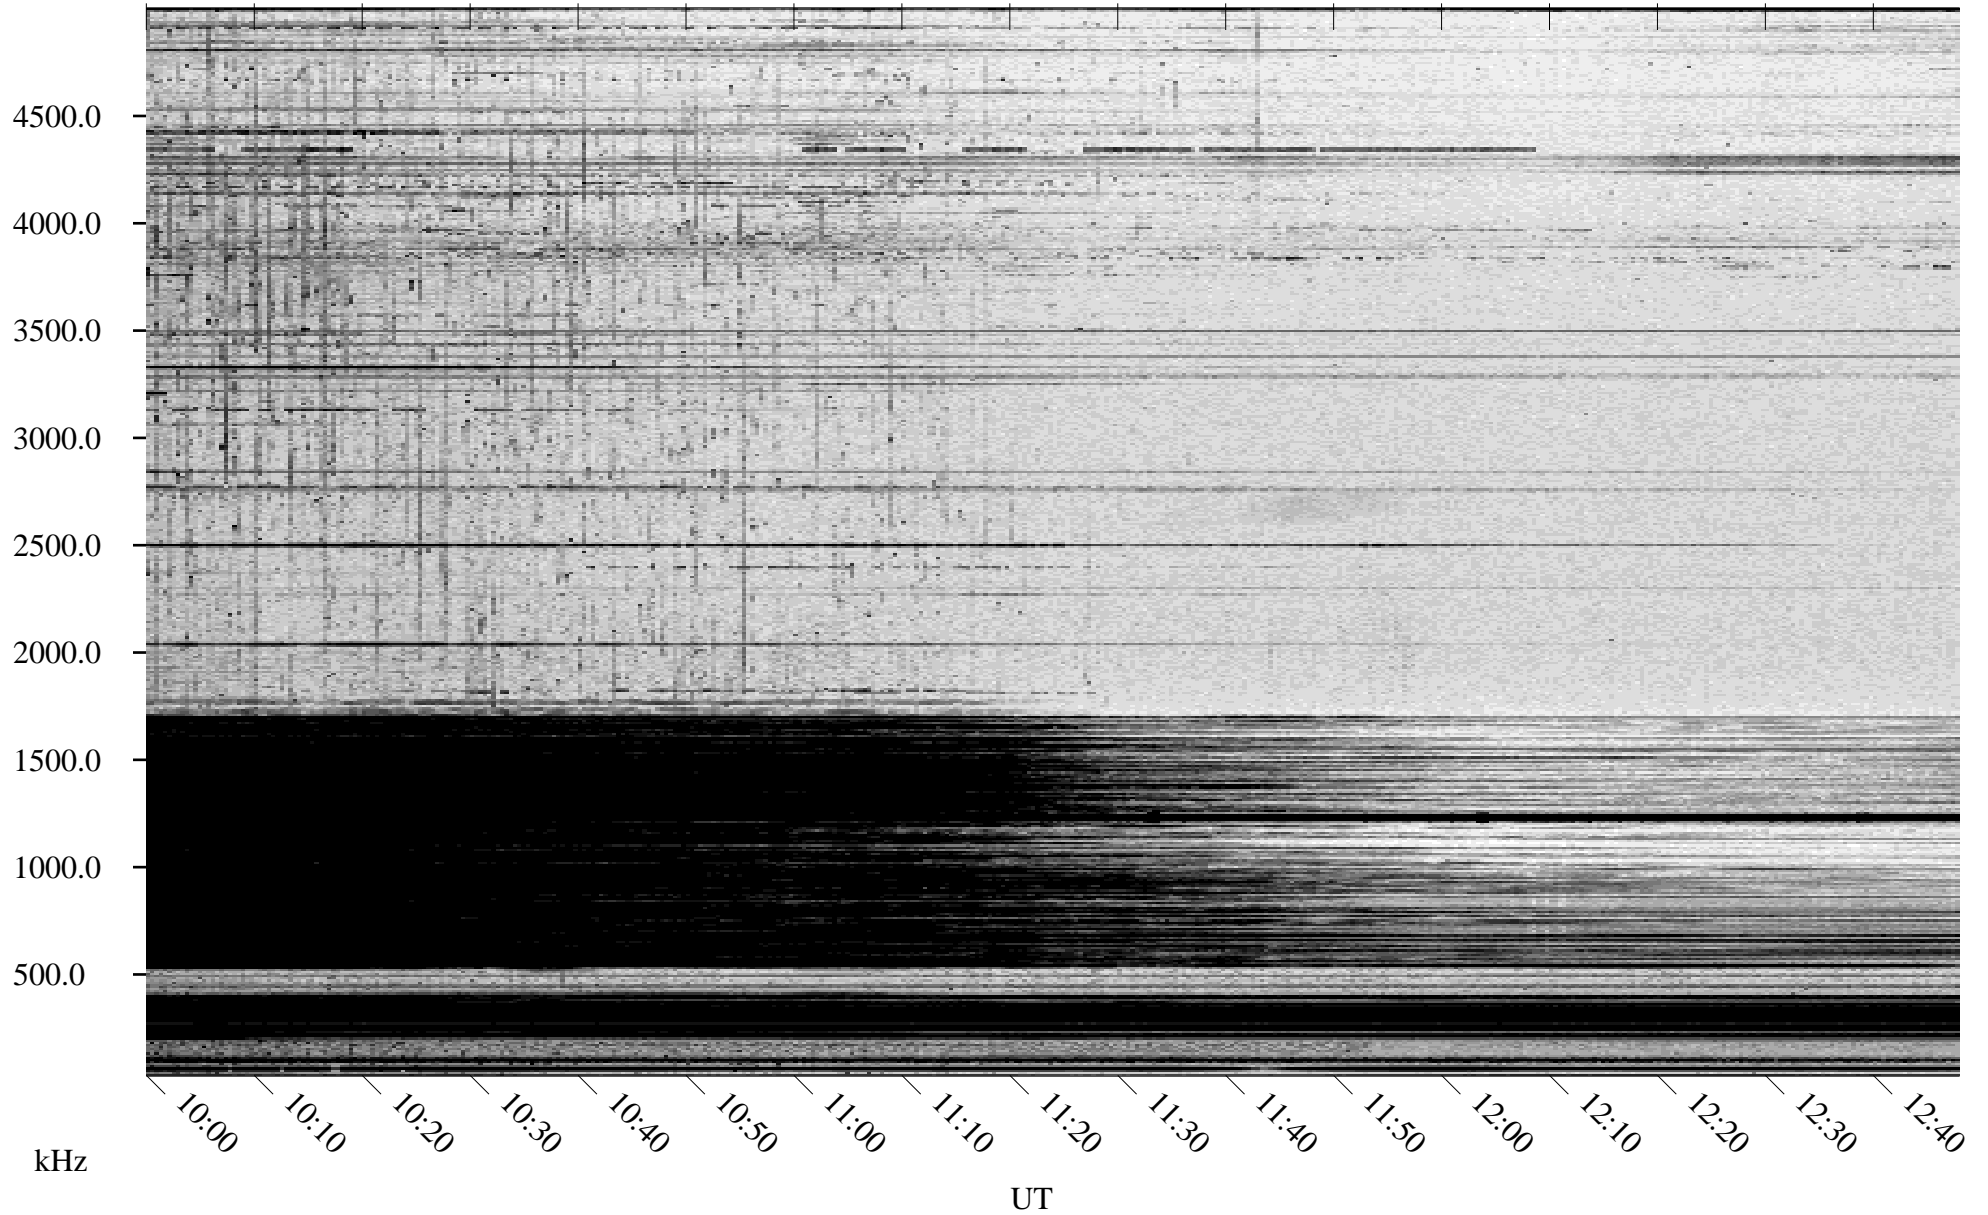

03/25/2005 Churchill, Manitoba

Linear Scale Black = 161 White = 15

ch05084l.r00m max_12

Page 1

03/25/2005 Churchill, Manitoba

Linear Scale Black = 161 White = 15

ch05084l.r00m max_12

Page 2

03/26/2005 Churchill, Manitoba

Linear Scale Black = 161 White = 15

ch05084l.r00m max_12

03/26/2005 Churchill, Manitoba

Linear Scale Black = 161 White = 15

ch05084l.r00m max_12

Page 4

03/26/2005 Churchill, Manitoba

Linear Scale Black = 161 White = 15

ch05084l.r00m max_12

Page 5

03/26/2005 Churchill, Manitoba

Linear Scale Black = 161 White = 15

ch05084l.r00m max_12

Page 6

03/26/2005 Churchill, Manitoba

Linear Scale Black = 161 White = 15

ch05084l.r00m max_12

03/26/2005 Churchill, Manitoba

Linear Scale Black = 161 White = 15

ch05084l.r00m max_12