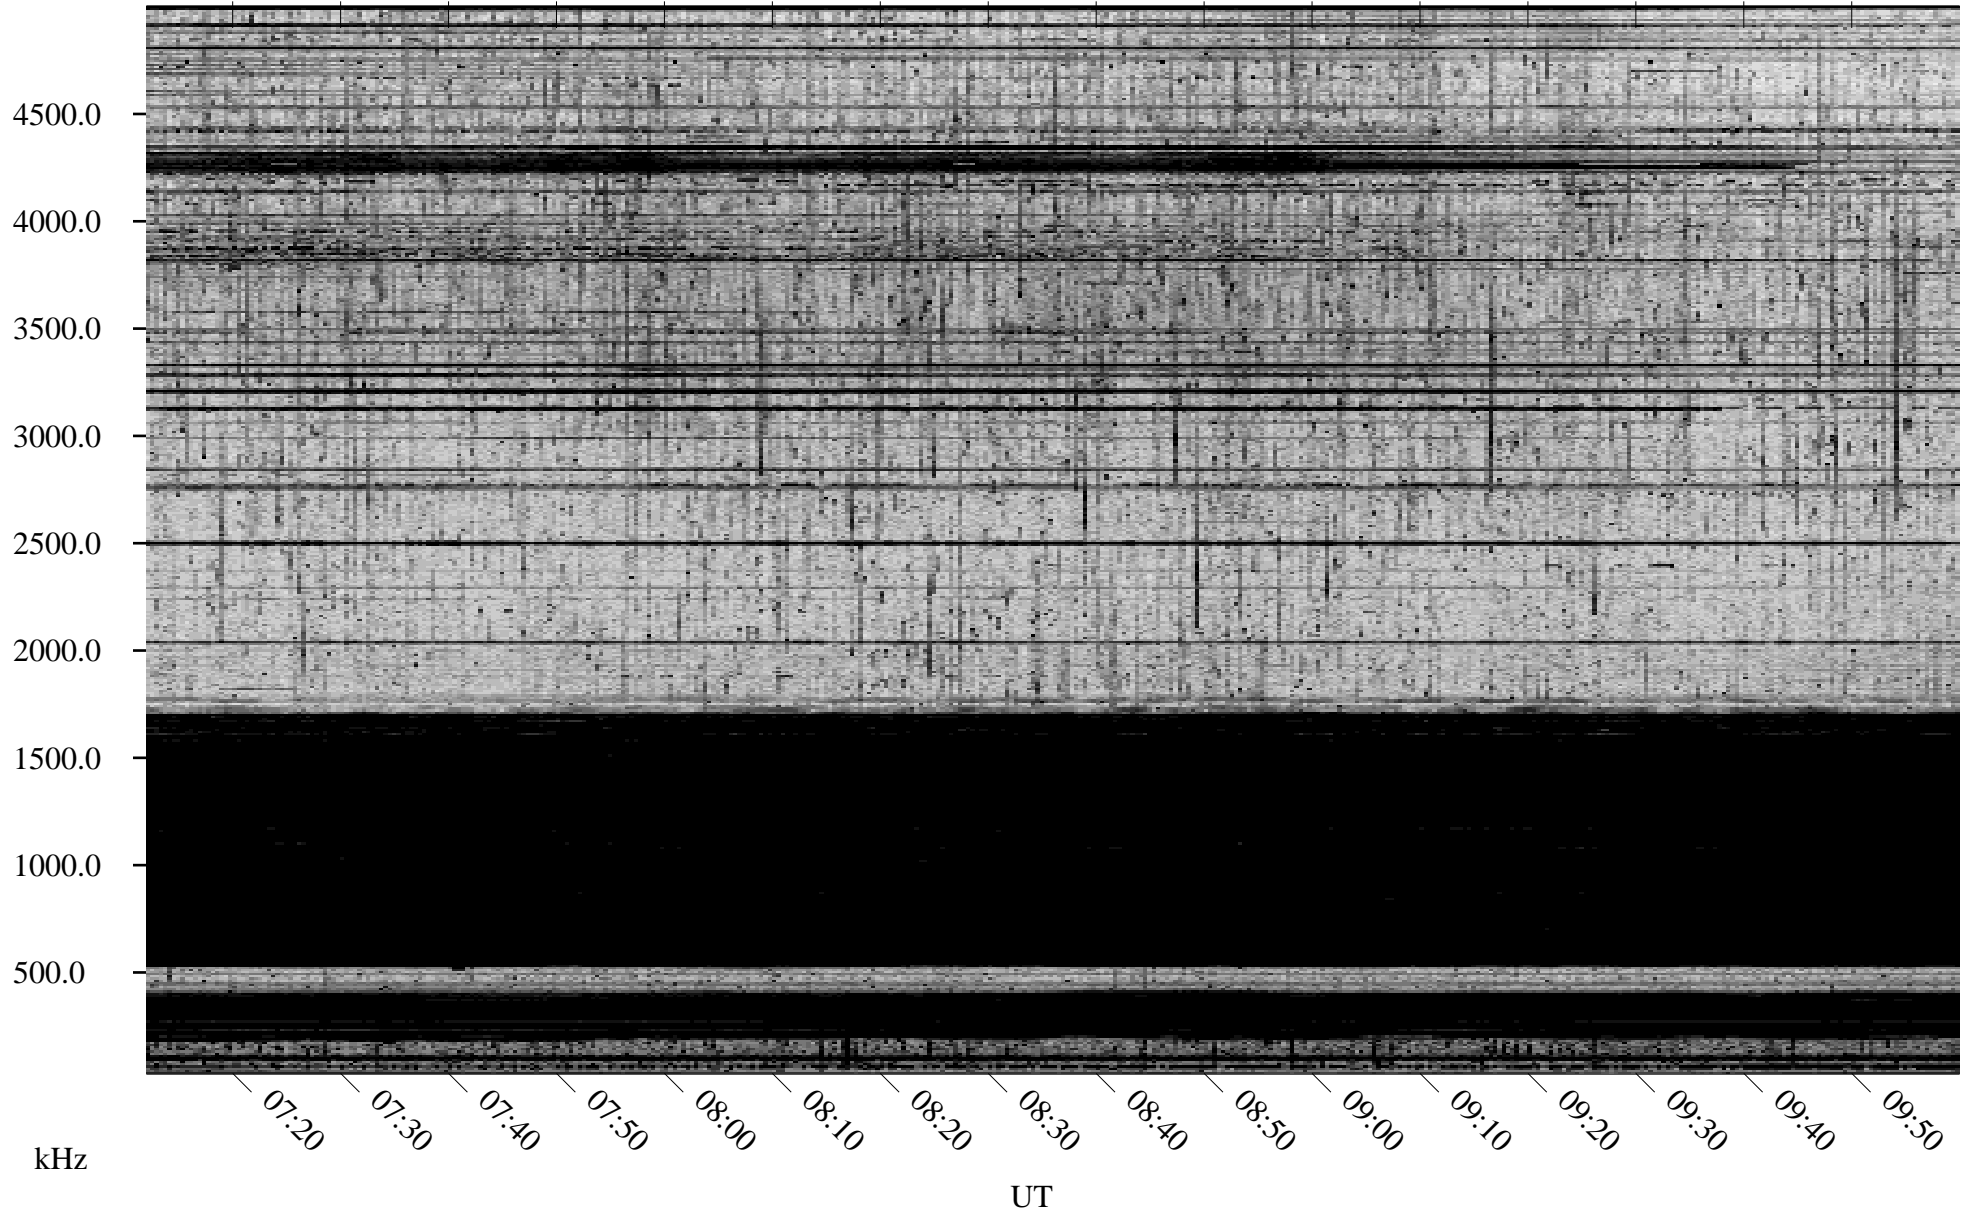

03/25/2005 Churchill, Manitoba

Linear Scale Black = 161 White = 15

ch05084l.r00m max_12

Page 1

03/25/2005 Churchill, Manitoba

Linear Scale Black = 161 White = 15

ch05084l.r00m max_12

Page 2

03/26/2005 Churchill, Manitoba

Linear Scale Black = 161 White = 15

ch05084l.r00m max_12

03/26/2005 Churchill, Manitoba

Linear Scale Black = 161 White = 15

ch05084l.r00m max_12

Page 4

03/26/2005 Churchill, Manitoba

Linear Scale Black = 161 White = 15

ch05084l.r00m max_12

Page 5

03/26/2005 Churchill, Manitoba

Linear Scale Black = 161 White = 15

ch05084l.r00m max_12

Page 6

03/26/2005 Churchill, Manitoba

Linear Scale Black = 161 White = 15

ch05084l.r00m max_12

03/26/2005 Churchill, Manitoba

Linear Scale Black = 161 White = 15

ch05084l.r00m max_12