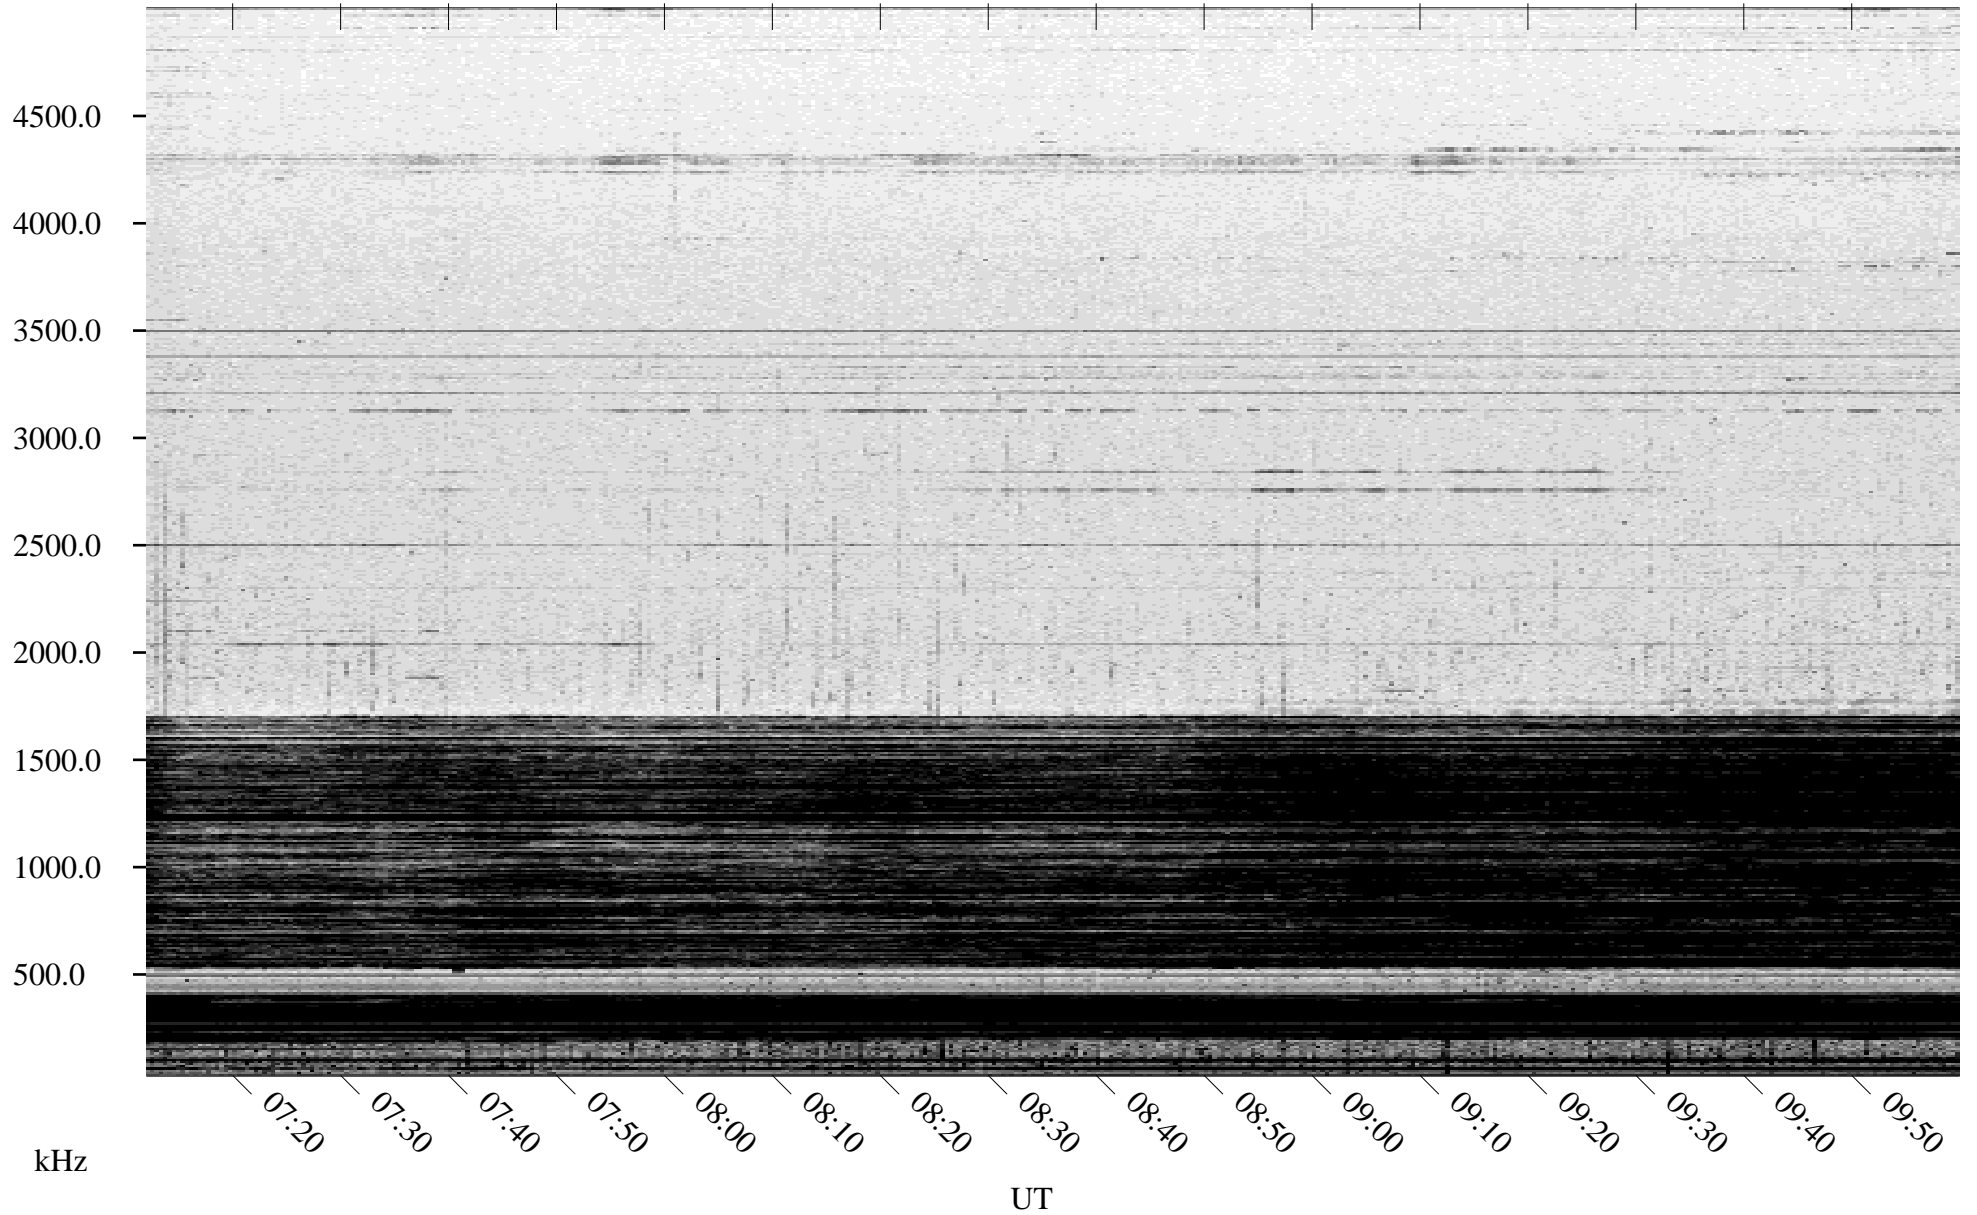

# 03/27/2005 Churchill, Manitoba

Linear Scale    Black = 161    White = 15

ch050851.r00m max\_12

Page 3

# 03/27/2005 Churchill, Manitoba

Linear Scale    Black = 161    White = 15

ch050851.r00m max\_12

Page 4

# 03/27/2005 Churchill, Manitoba

Linear Scale    Black = 161    White = 15

ch050851.r00m max\_12

# 03/27/2005 Churchill, Manitoba

Linear Scale    Black = 161    White = 15

ch050851.r00m max\_12

Page 6