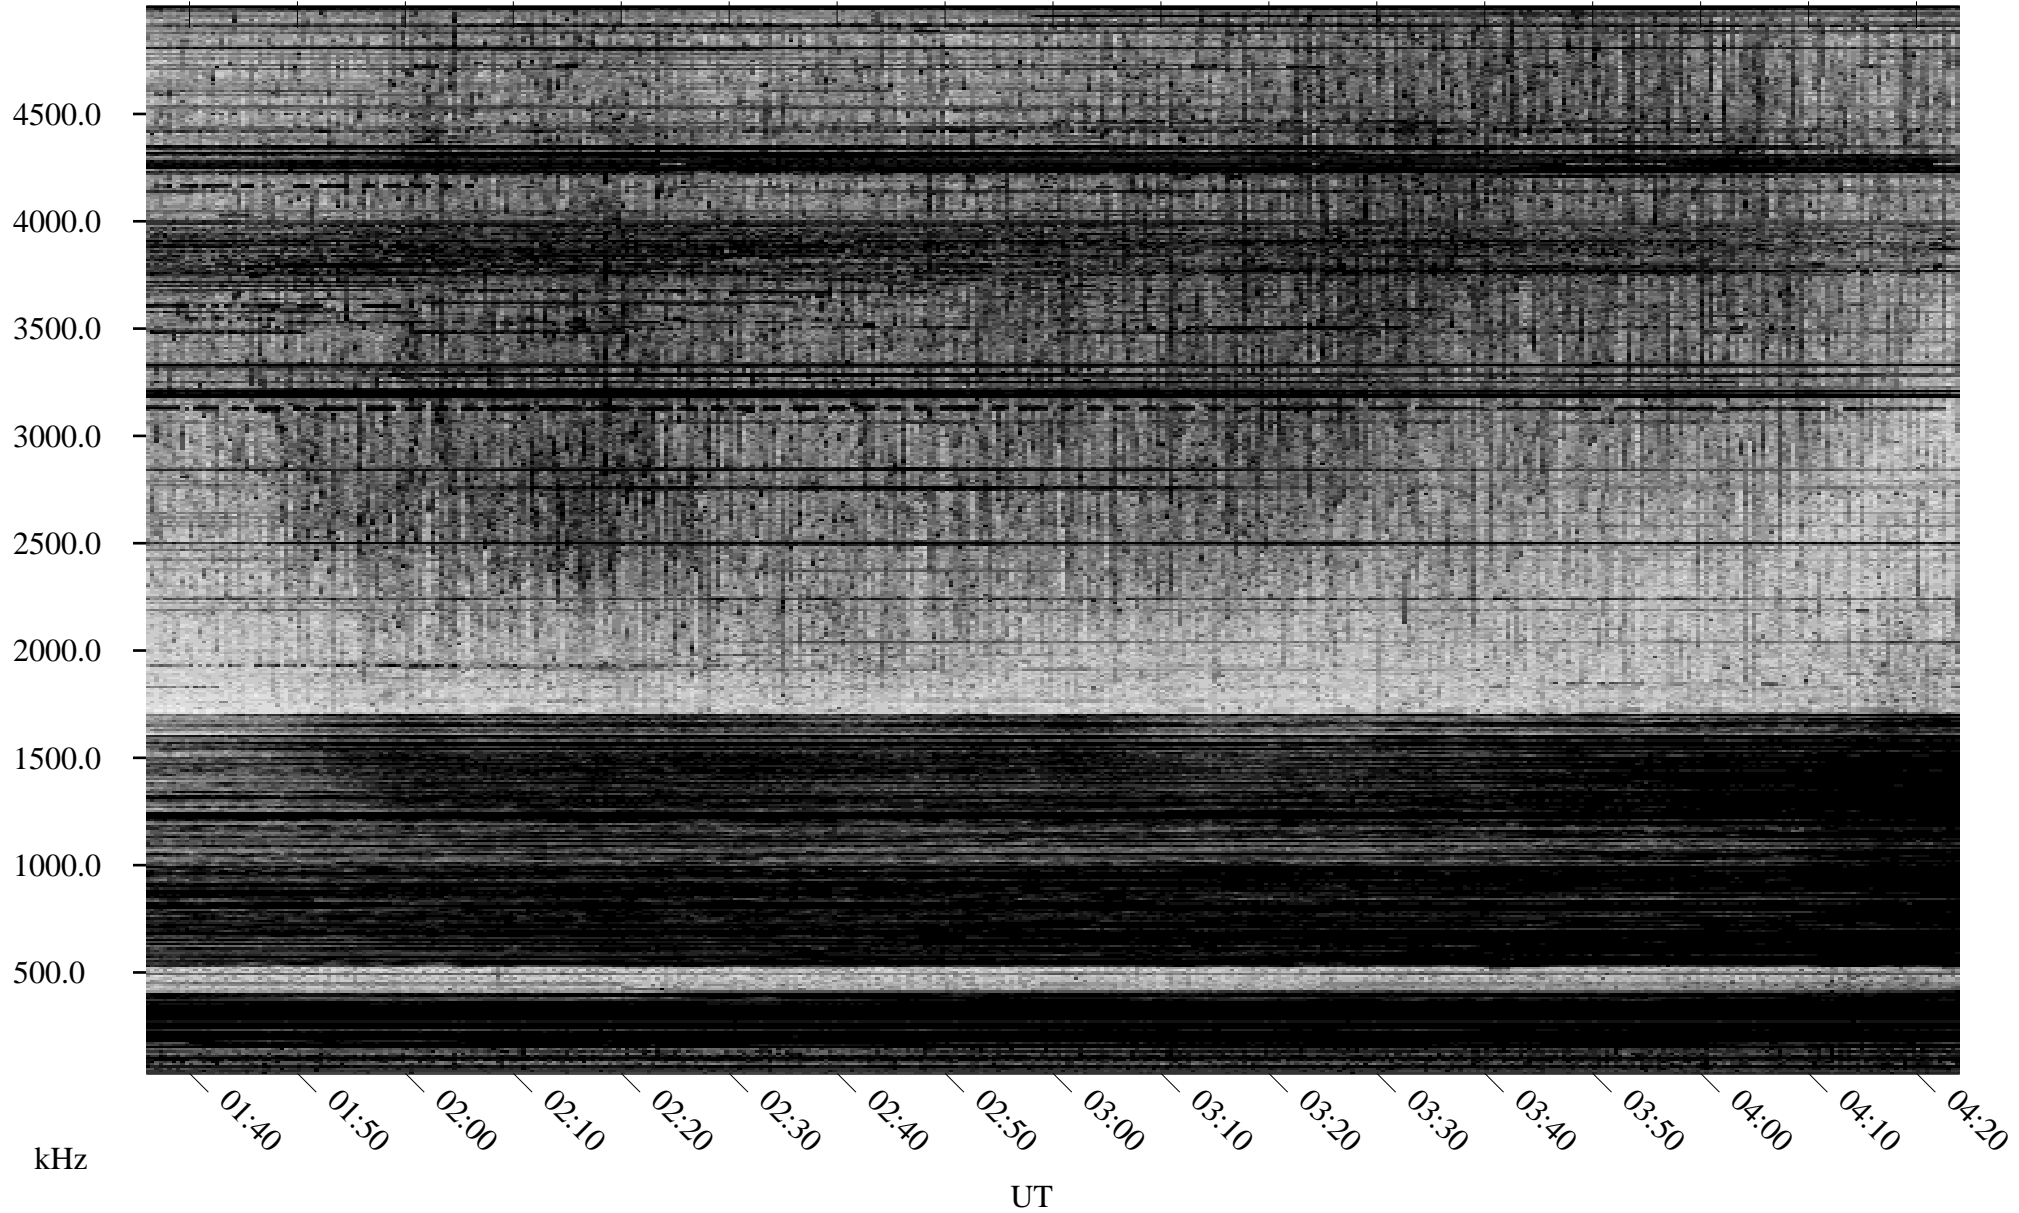

# 03/26/2005 Churchill, Manitoba

Linear Scale    Black = 161    White = 15

ch050851.r00m max\_12

Page 1

# 03/26/2005 Churchill, Manitoba

Linear Scale    Black = 161    White = 15

ch050851.r00m max\_12

Page 2

# 03/27/2005 Churchill, Manitoba

Linear Scale    Black = 161    White = 15

ch050851.r00m max\_12

Page 3

# 03/27/2005 Churchill, Manitoba

Linear Scale    Black = 161    White = 15

ch050851.r00m max\_12