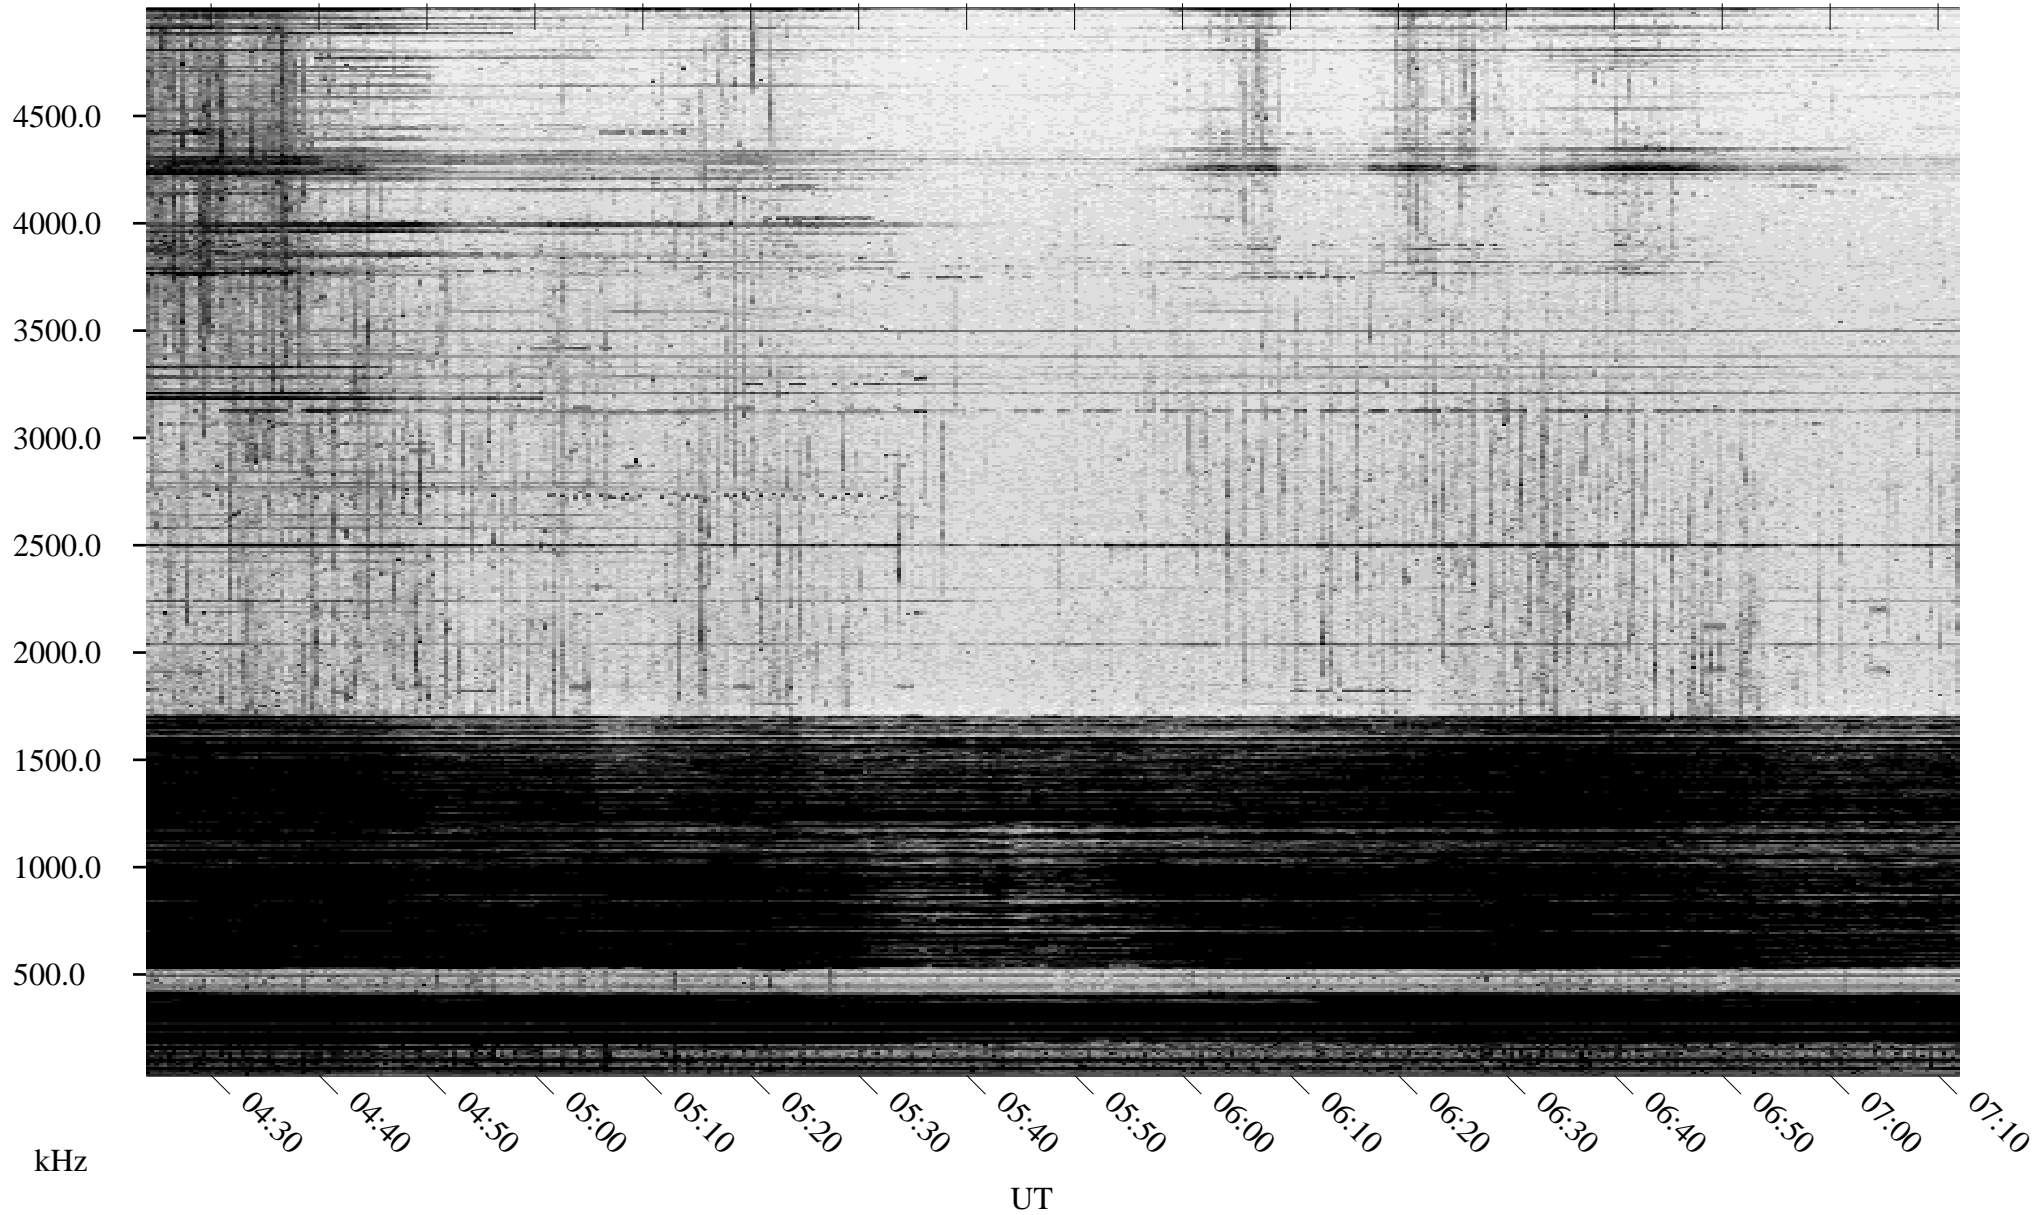

# 03/26/2005 Churchill, Manitoba

Linear Scale    Black = 161    White = 15

ch050851.r00m max\_12

Page 1

# 03/27/2005 Churchill, Manitoba

Linear Scale    Black = 161    White = 15

ch050851.r00m max\_12

Page 3

# 03/27/2005 Churchill, Manitoba

Linear Scale    Black = 161    White = 15

ch050851.r00m max\_12

Page 4

# 03/27/2005 Churchill, Manitoba

Linear Scale    Black = 161    White = 15

ch050851.r00m max\_12