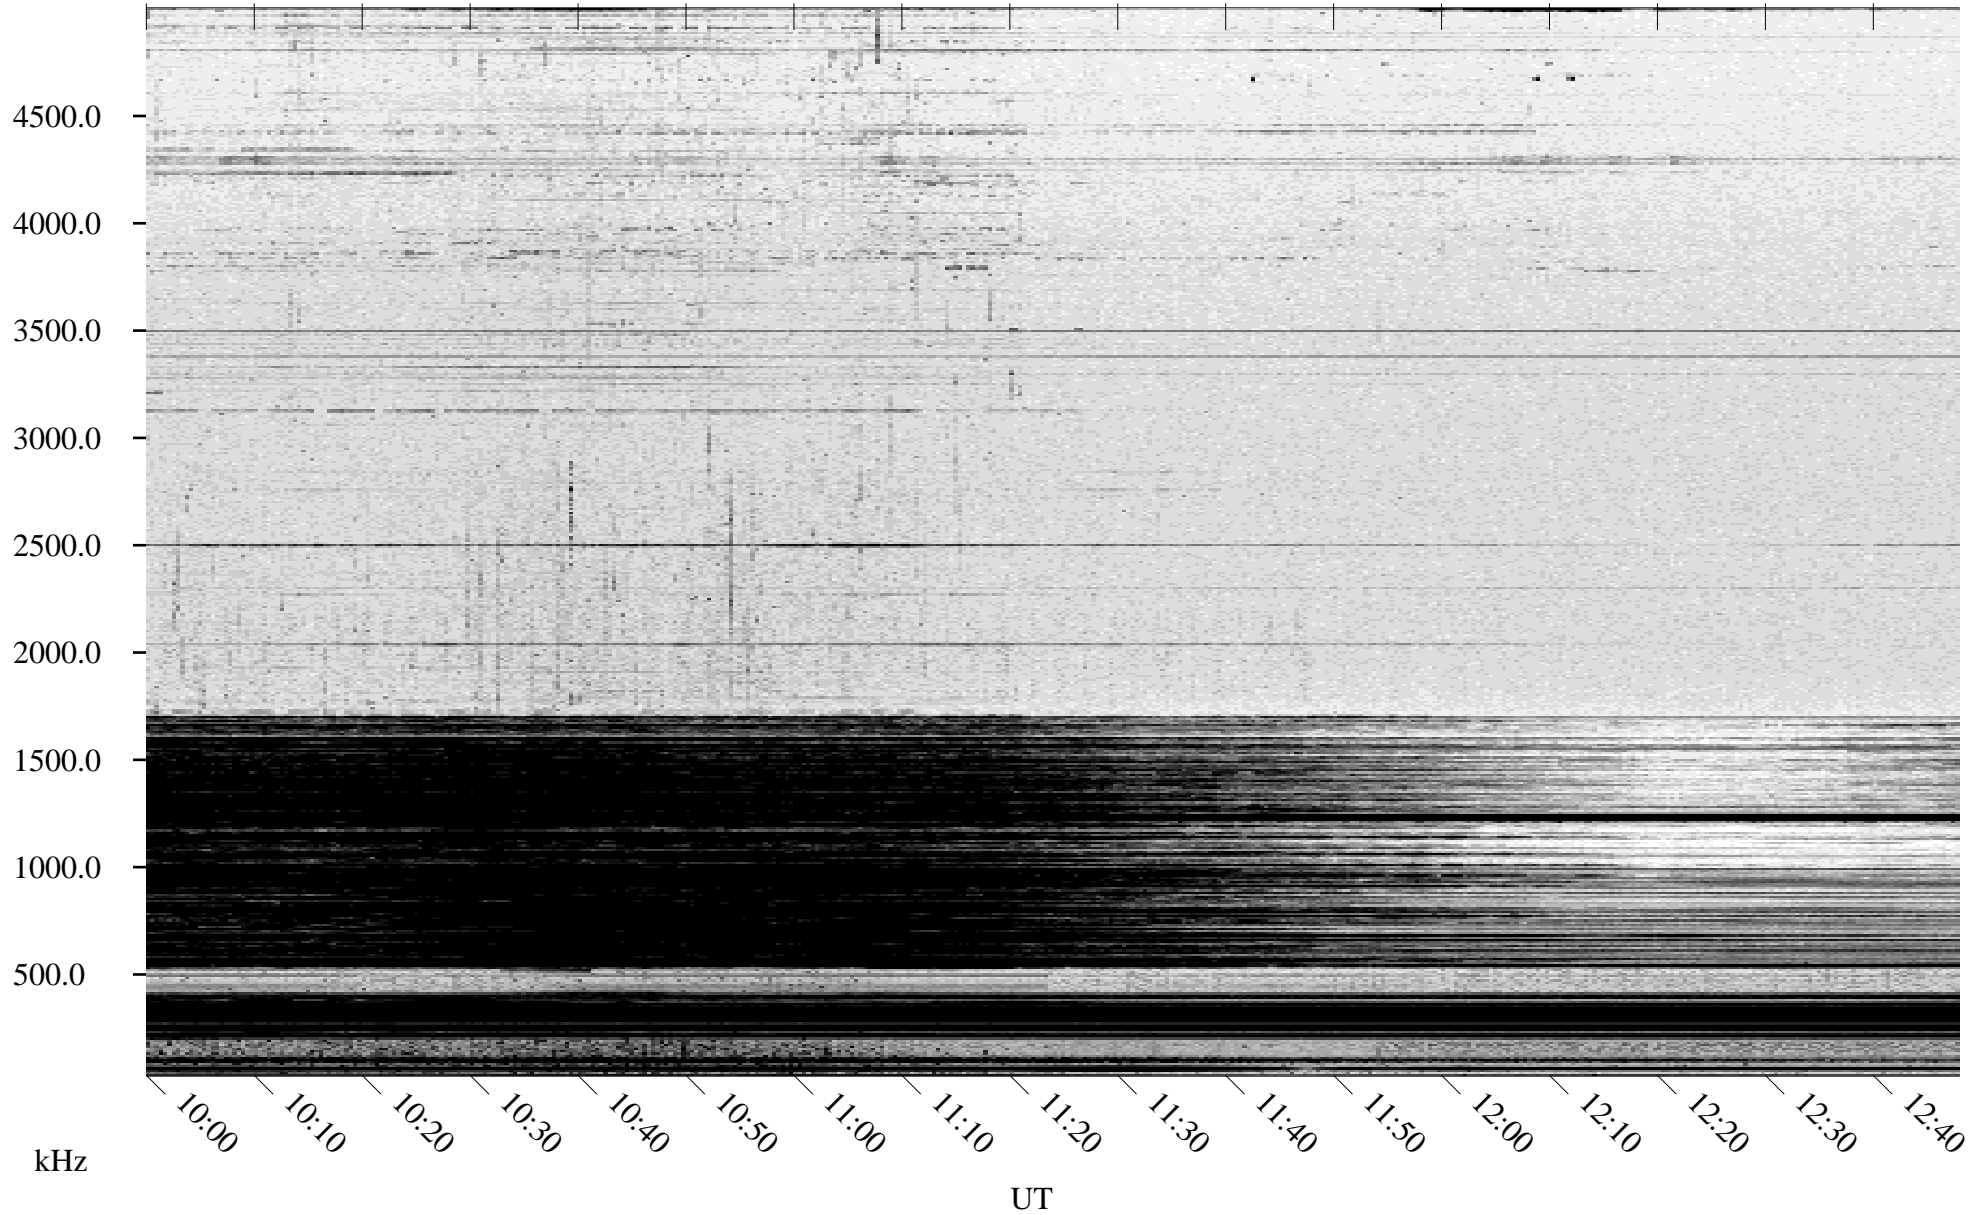

# 03/27/2005 Churchill, Manitoba

Linear Scale    Black = 161    White = 15

ch050851.r00m max\_12

Page 4

# 03/27/2005 Churchill, Manitoba

Linear Scale    Black = 161    White = 15

ch050851.r00m max\_12

# 03/27/2005 Churchill, Manitoba

Linear Scale    Black = 161    White = 15

ch050851.r00m max\_12

Page 6

# 03/27/2005 Churchill, Manitoba

Linear Scale    Black = 161    White = 15

ch050851.r00m max\_12

Page 7