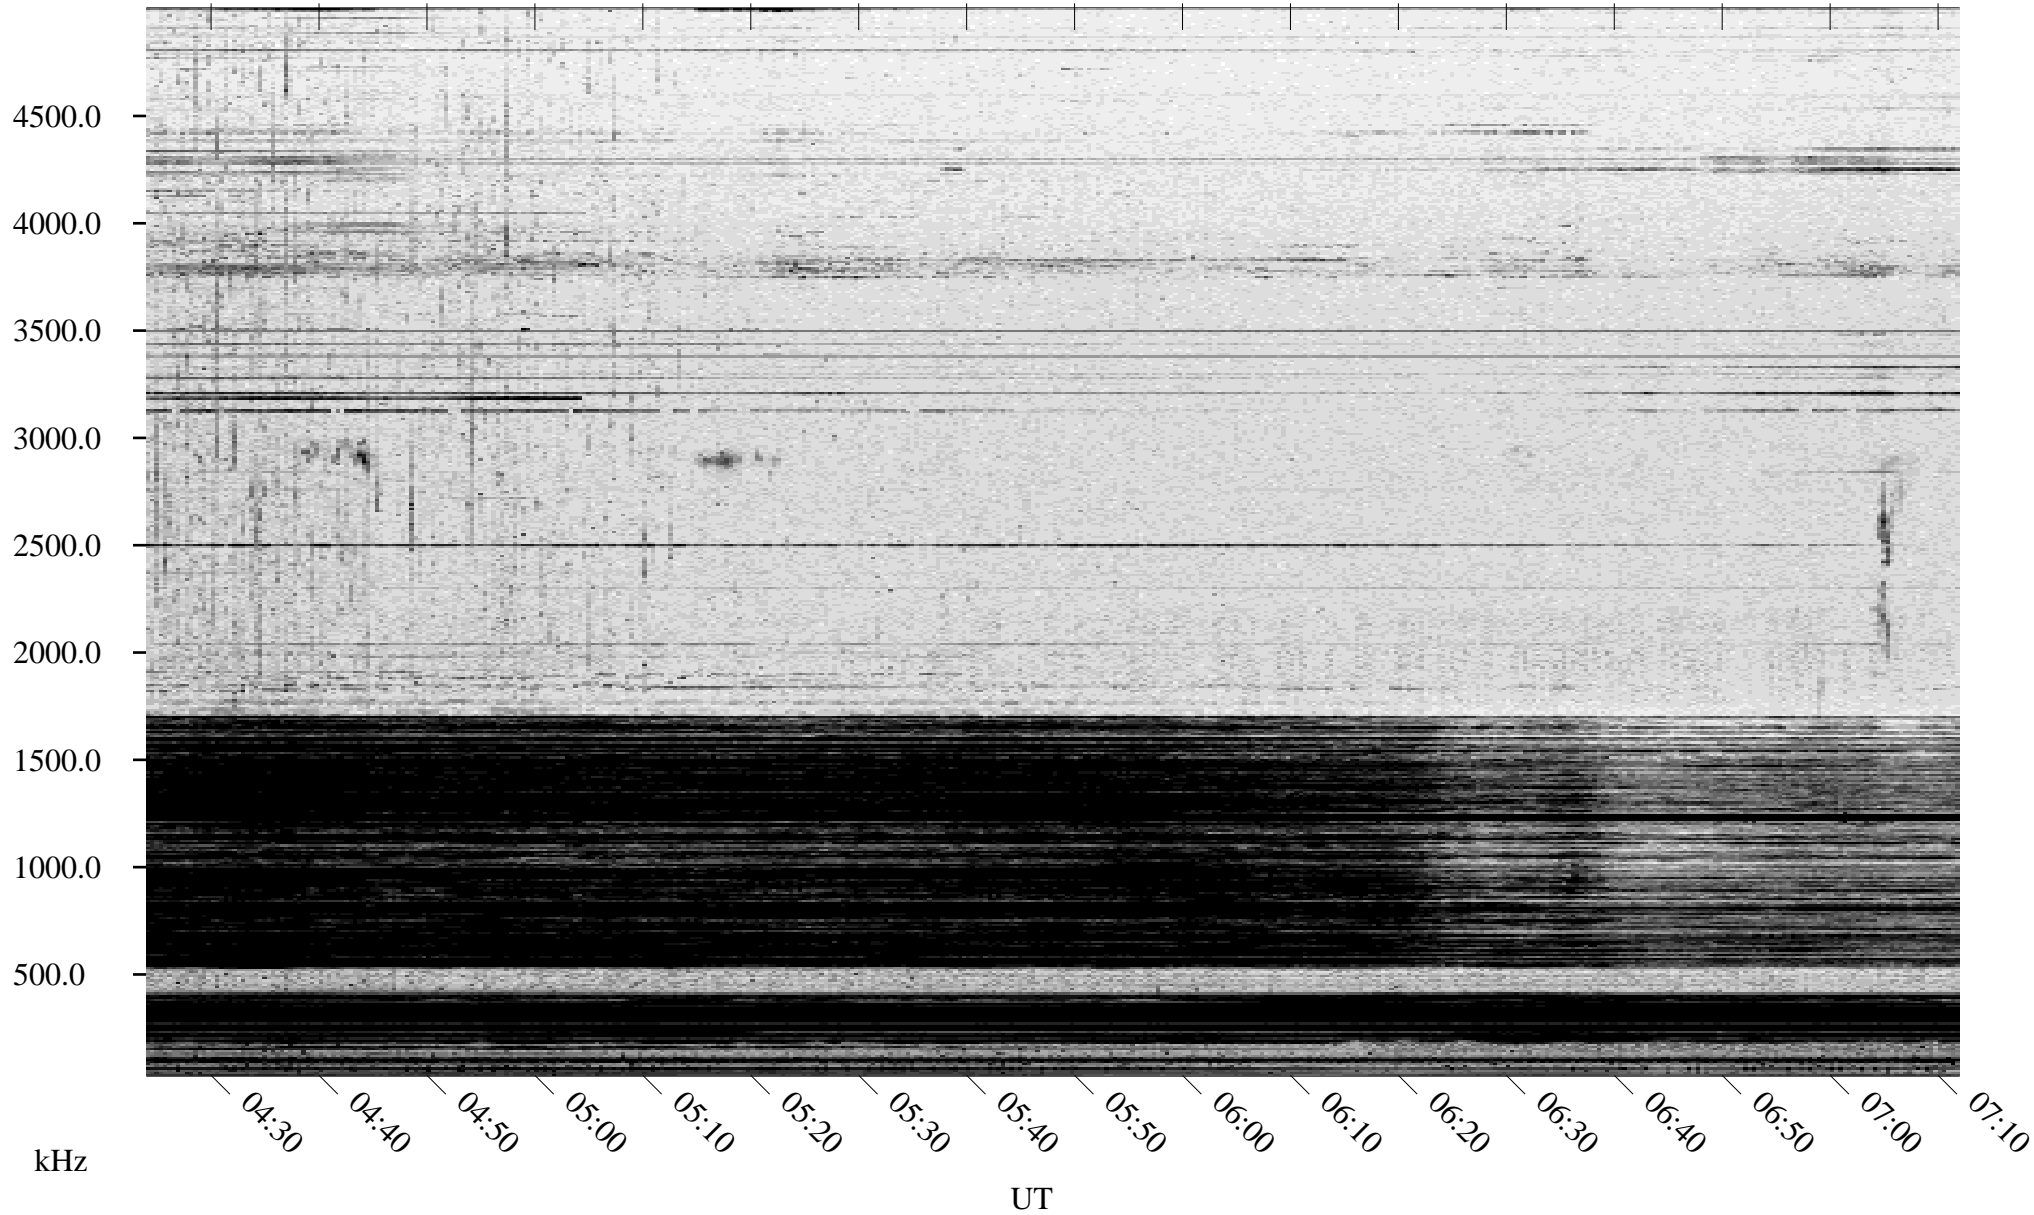

03/27/2005 Churchill, Manitoba

Linear Scale Black = 161 White = 15

ch05086l.r00m max_12

Page 1

03/27/2005 Churchill, Manitoba

Linear Scale Black = 161 White = 15

ch05086l.r00m max_12

Page 2

03/28/2005 Churchill, Manitoba

Linear Scale Black = 161 White = 15

ch05086l.r00m max_12

Page 3

03/28/2005 Churchill, Manitoba

Linear Scale Black = 161 White = 15

ch05086l.r00m max_12

Page 4

03/28/2005 Churchill, Manitoba

Linear Scale Black = 161 White = 15

ch05086l.r00m max_12

Page 5

03/28/2005 Churchill, Manitoba

Linear Scale Black = 161 White = 15

ch05086l.r00m max_12

Page 6

03/28/2005 Churchill, Manitoba

Linear Scale Black = 161 White = 15

ch05086l.r00m max_12

Page 7

03/28/2005 Churchill, Manitoba

Linear Scale Black = 161 White = 15

ch05086l.r00m max_12