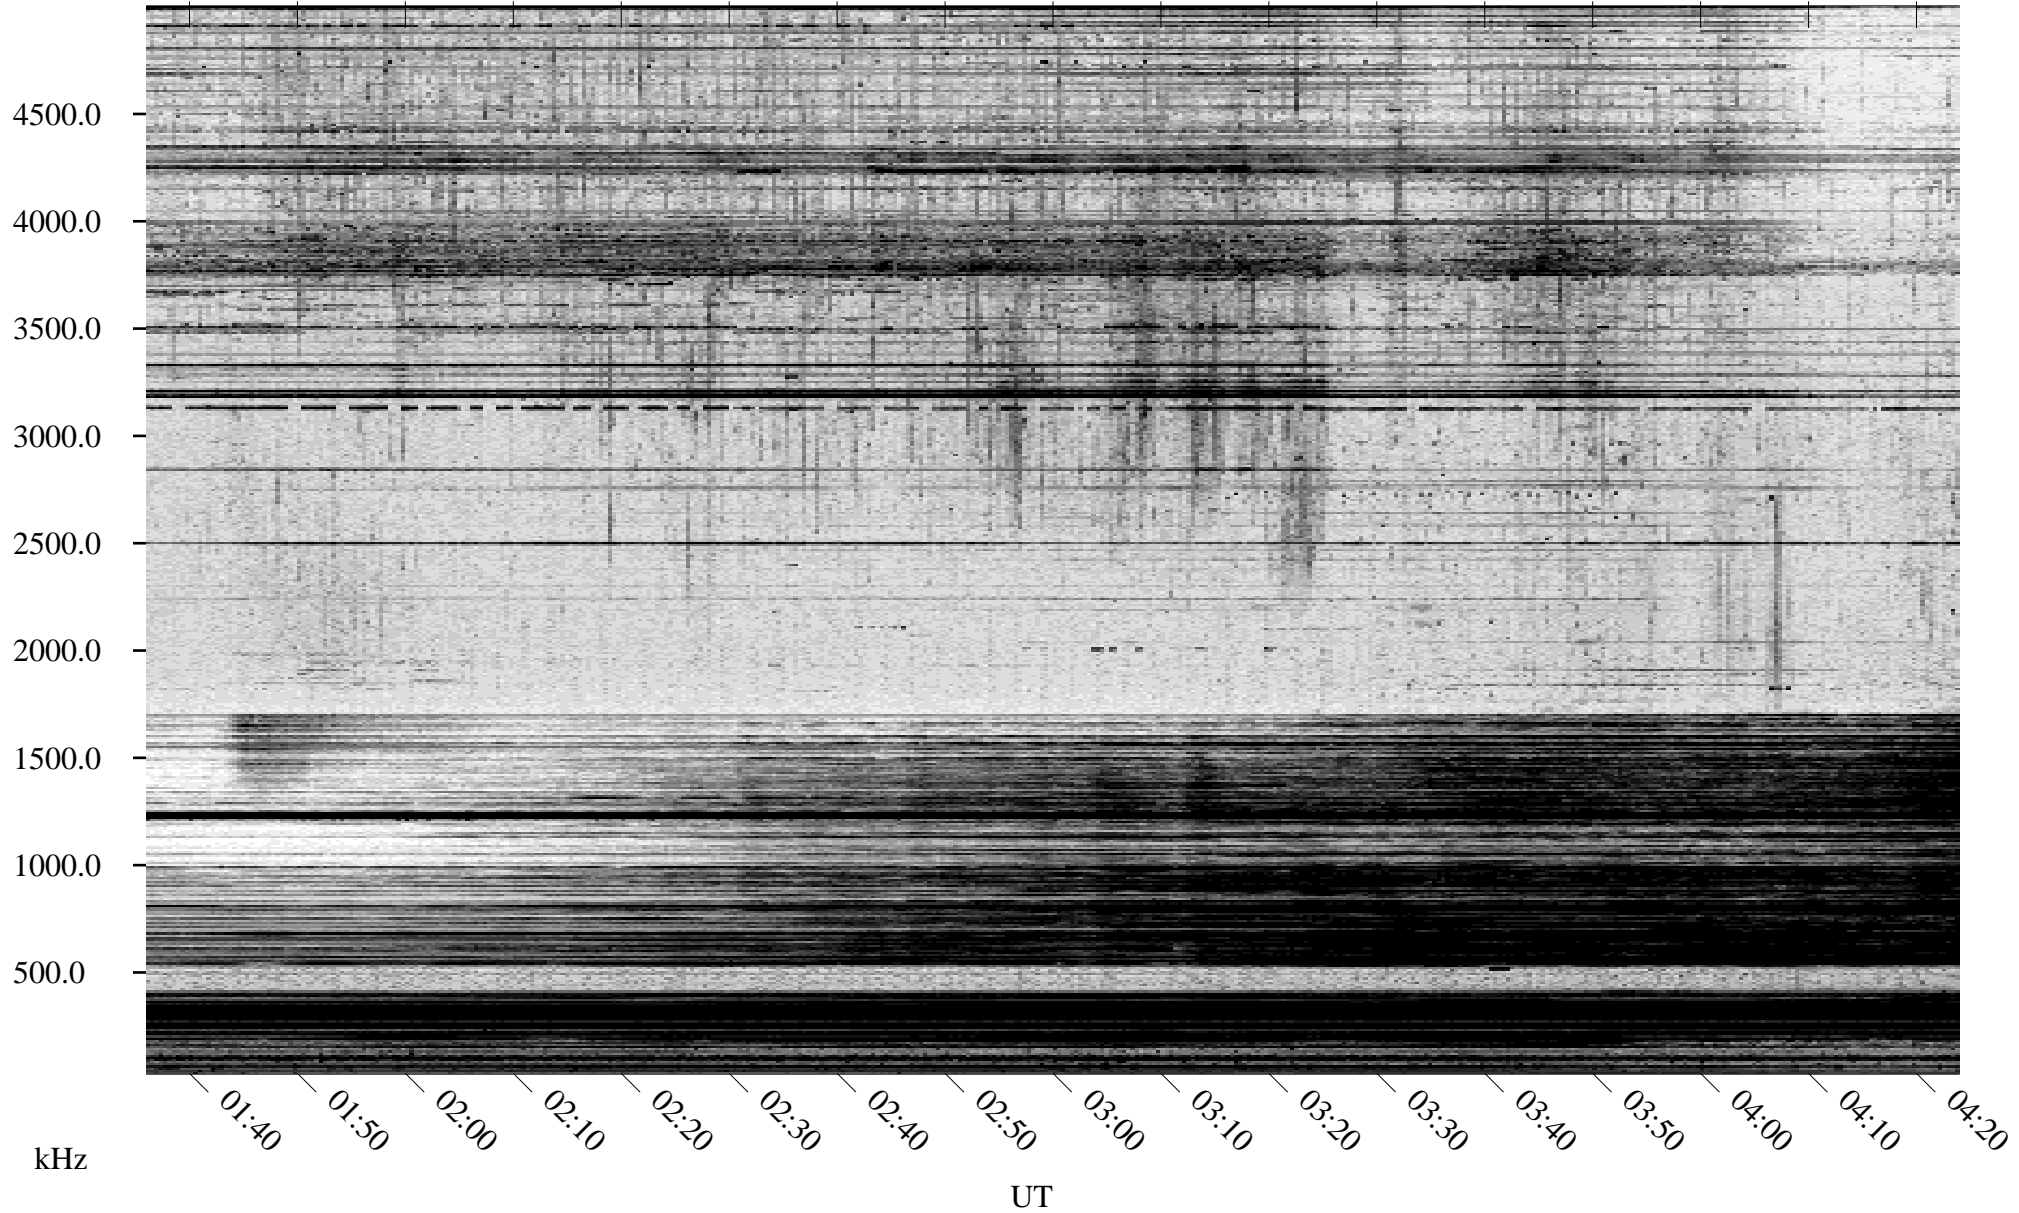

03/27/2005 Churchill, Manitoba

Linear Scale Black = 161 White = 15

ch05086l.r00m max_12

Page 1

03/27/2005 Churchill, Manitoba

Linear Scale Black = 161 White = 15

ch05086l.r00m max_12

Page 2

03/28/2005 Churchill, Manitoba

Linear Scale Black = 161 White = 15

ch05086l.r00m max_12

Page 3

03/28/2005 Churchill, Manitoba

Linear Scale Black = 161 White = 15

ch05086l.r00m max_12

Page 4

03/28/2005 Churchill, Manitoba

Linear Scale Black = 161 White = 15

ch05086l.r00m max_12

Page 5

03/28/2005 Churchill, Manitoba

Linear Scale Black = 161 White = 15

ch05086l.r00m max_12

Page 6

03/28/2005 Churchill, Manitoba

Linear Scale Black = 161 White = 15

ch05086l.r00m max_12

Page 7

03/28/2005 Churchill, Manitoba

Linear Scale Black = 161 White = 15

ch05086l.r00m max_12