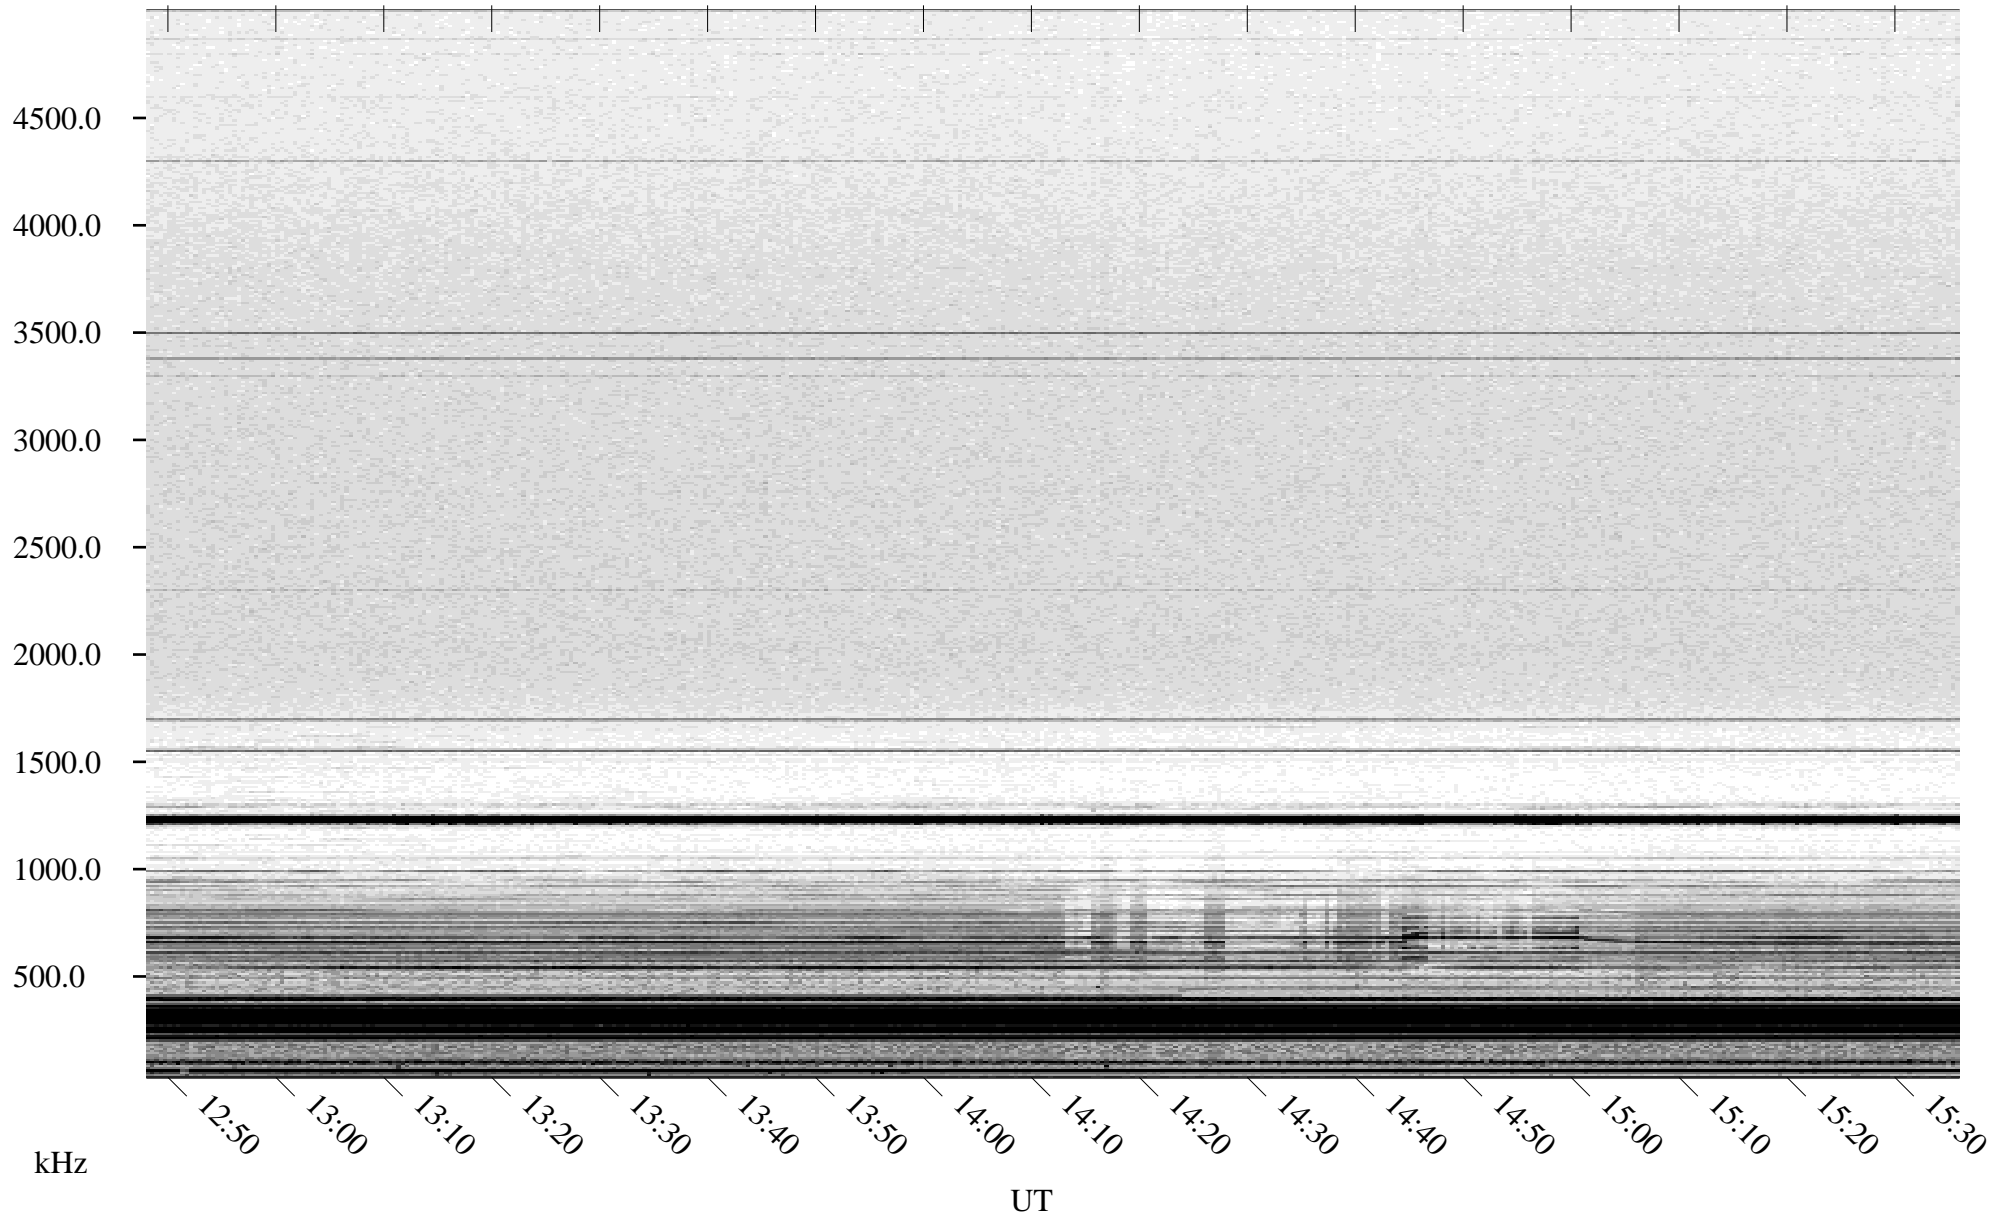

03/27/2005 Churchill, Manitoba

Linear Scale Black = 161 White = 15

ch05086l.r00m max_12

Page 1

03/27/2005 Churchill, Manitoba

Linear Scale Black = 161 White = 15

ch05086l.r00m max_12

Page 2

03/28/2005 Churchill, Manitoba

Linear Scale Black = 161 White = 15

ch05086l.r00m max_12

Page 3

03/28/2005 Churchill, Manitoba

Linear Scale Black = 161 White = 15

ch05086l.r00m max_12

Page 4

03/28/2005 Churchill, Manitoba

Linear Scale Black = 161 White = 15

ch05086l.r00m max_12

Page 5

03/28/2005 Churchill, Manitoba

Linear Scale Black = 161 White = 15

ch05086l.r00m max_12

Page 6

03/28/2005 Churchill, Manitoba

Linear Scale Black = 161 White = 15

ch05086l.r00m max_12

Page 7

03/28/2005 Churchill, Manitoba

Linear Scale Black = 161 White = 15

ch05086l.r00m max_12