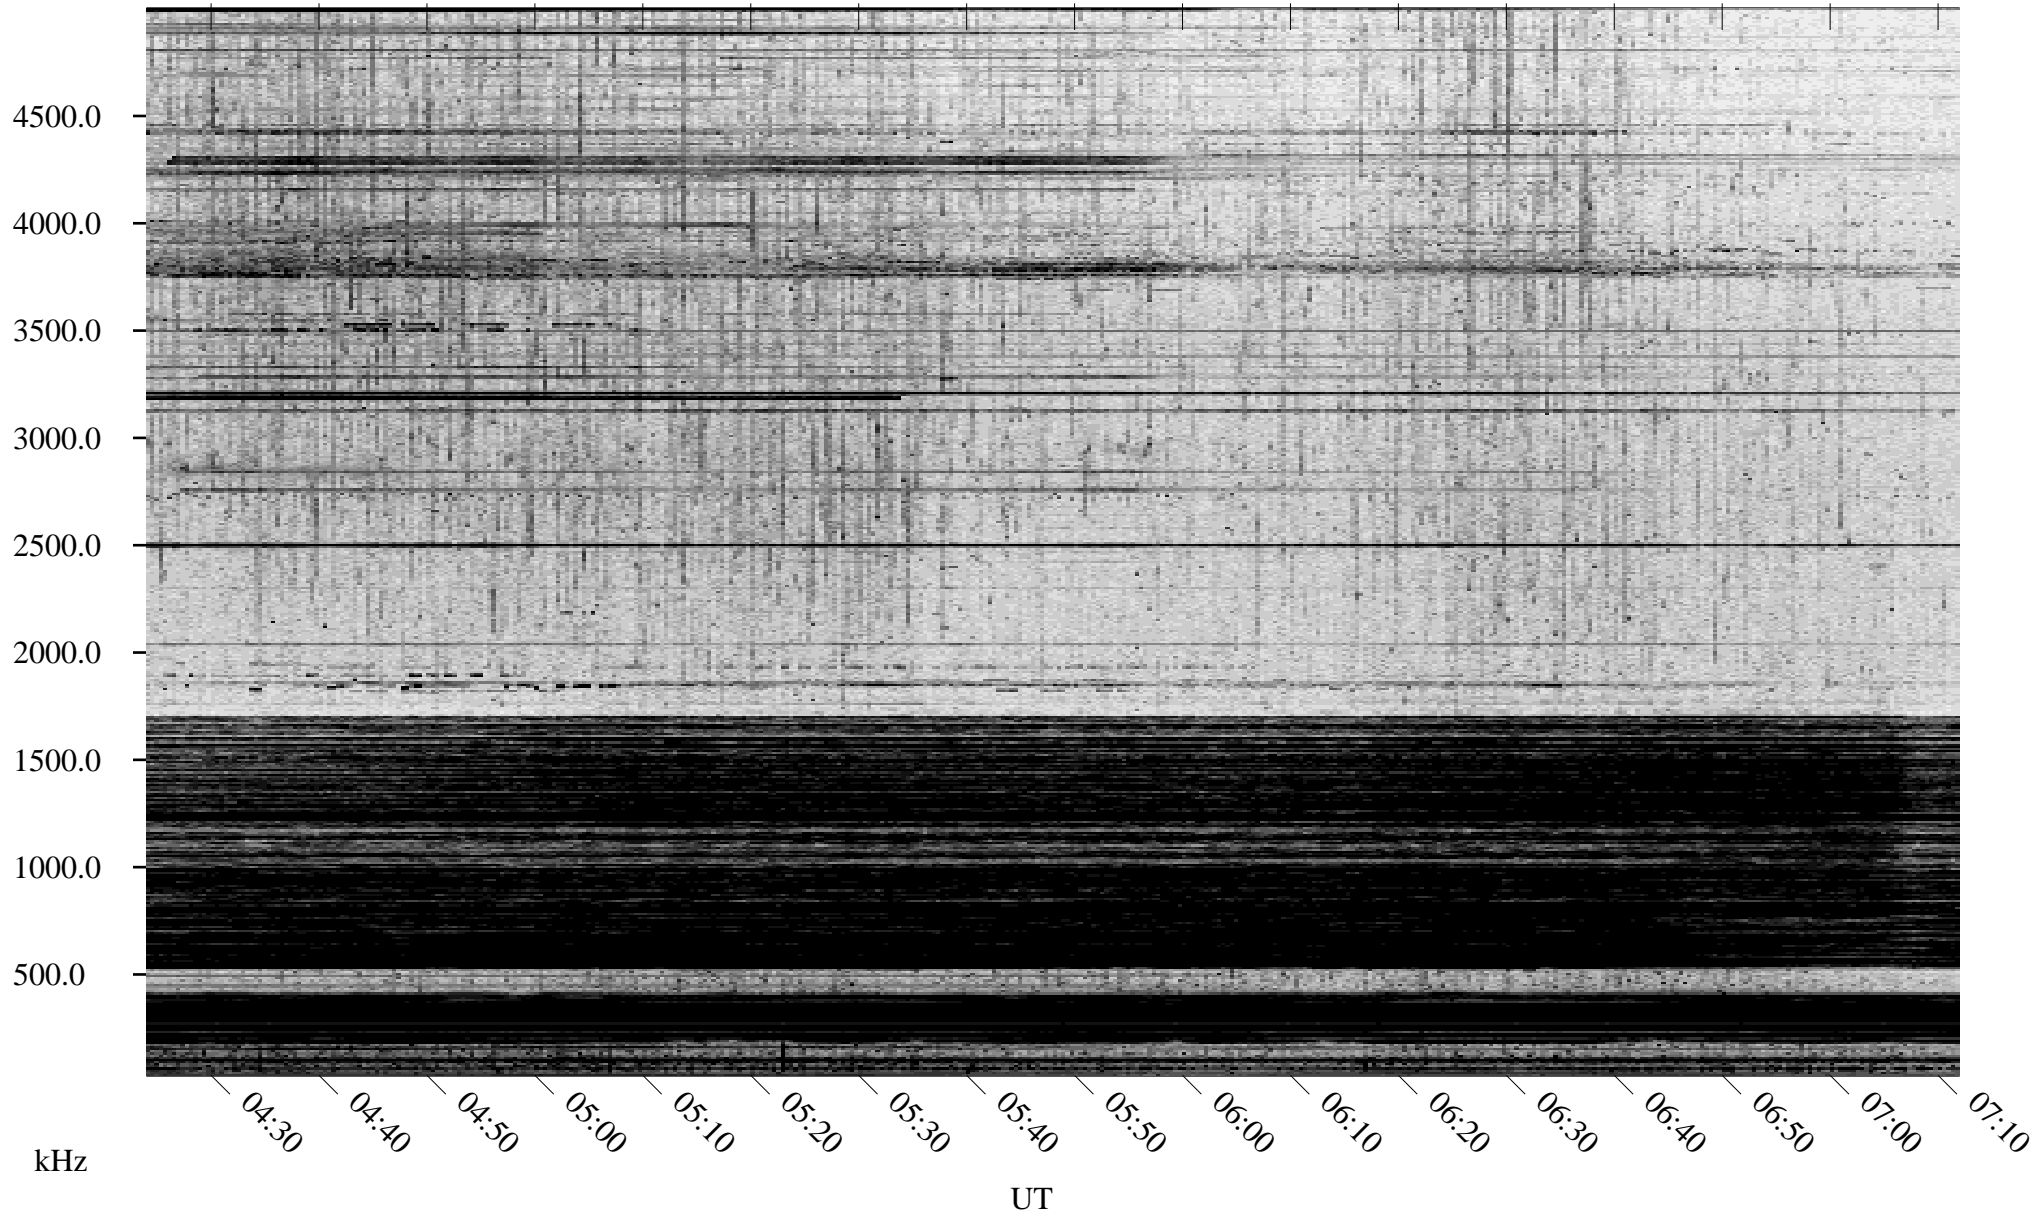

03/28/2005 Churchill, Manitoba

Linear Scale Black = 161 White = 15

ch05087l.r00m max_12

Page 1

03/28/2005 Churchill, Manitoba

Linear Scale Black = 161 White = 15

ch05087l.r00m max_12

Page 2

03/29/2005 Churchill, Manitoba

Linear Scale Black = 161 White = 15

ch05087l.r00m max_12

Page 3

03/29/2005 Churchill, Manitoba

Linear Scale Black = 161 White = 15

ch05087l.r00m max_12

Page 4

03/29/2005 Churchill, Manitoba

Linear Scale Black = 161 White = 15

ch050871.r00m max_12

Page 5

03/29/2005 Churchill, Manitoba

Linear Scale Black = 161 White = 15

ch050871.r00m max_12

Page 6

03/29/2005 Churchill, Manitoba

Linear Scale Black = 161 White = 15

ch05087l.r00m max_12

Page 7

03/29/2005 Churchill, Manitoba

Linear Scale Black = 161 White = 15

ch05087l.r00m max_12