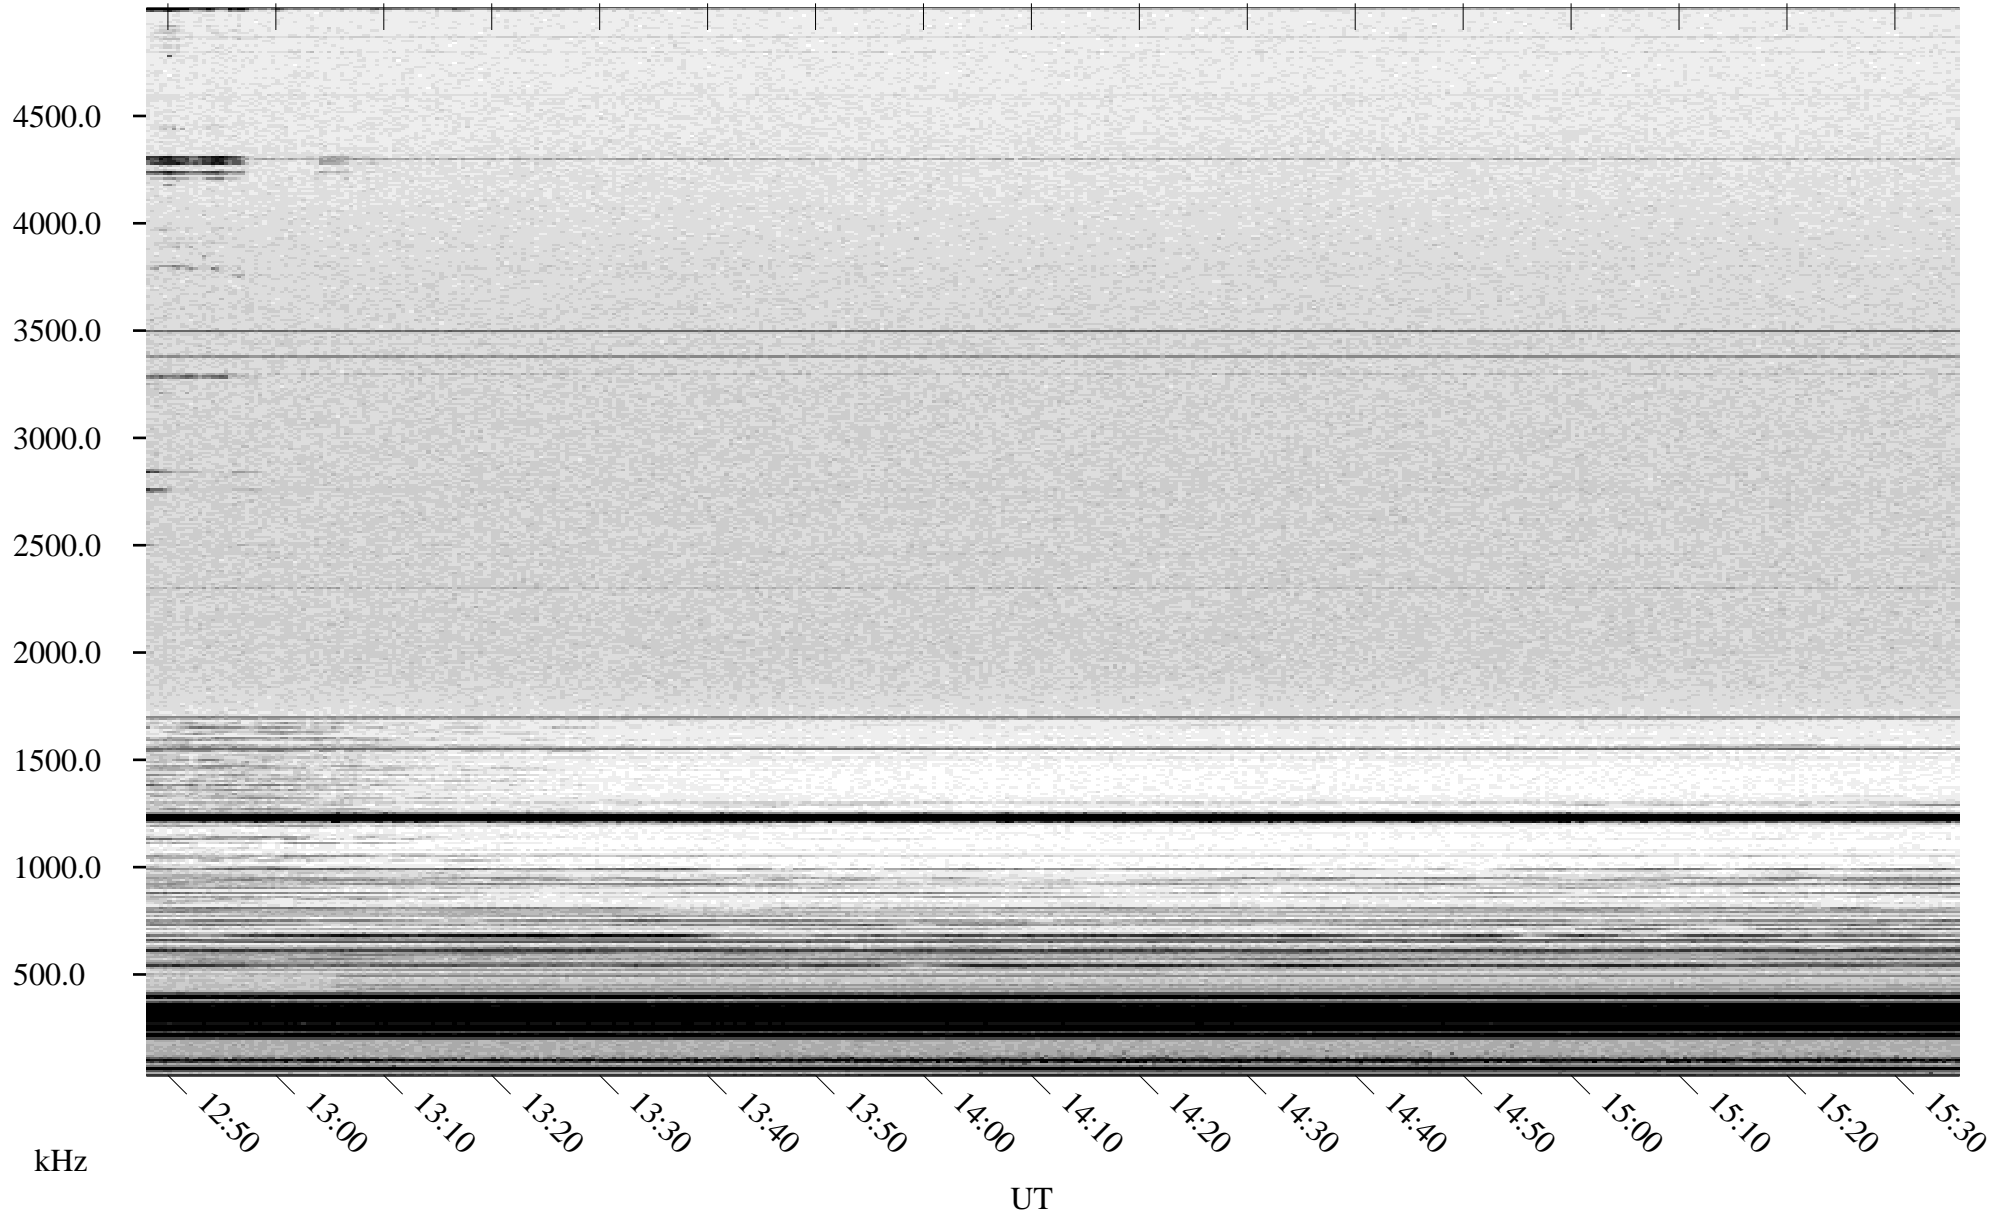

03/28/2005 Churchill, Manitoba

Linear Scale Black = 161 White = 15

ch05087l.r00m max_12

Page 1

03/28/2005 Churchill, Manitoba

Linear Scale Black = 161 White = 15

ch05087l.r00m max_12

Page 2

03/29/2005 Churchill, Manitoba

Linear Scale Black = 161 White = 15

ch05087l.r00m max_12

Page 3

03/29/2005 Churchill, Manitoba

Linear Scale Black = 161 White = 15

ch05087l.r00m max_12

Page 4

03/29/2005 Churchill, Manitoba

Linear Scale Black = 161 White = 15

ch050871.r00m max_12

Page 5

03/29/2005 Churchill, Manitoba

Linear Scale Black = 161 White = 15

ch050871.r00m max_12

Page 6

03/29/2005 Churchill, Manitoba

Linear Scale Black = 161 White = 15

ch05087l.r00m max_12

Page 7

03/29/2005 Churchill, Manitoba

Linear Scale Black = 161 White = 15

ch05087l.r00m max_12