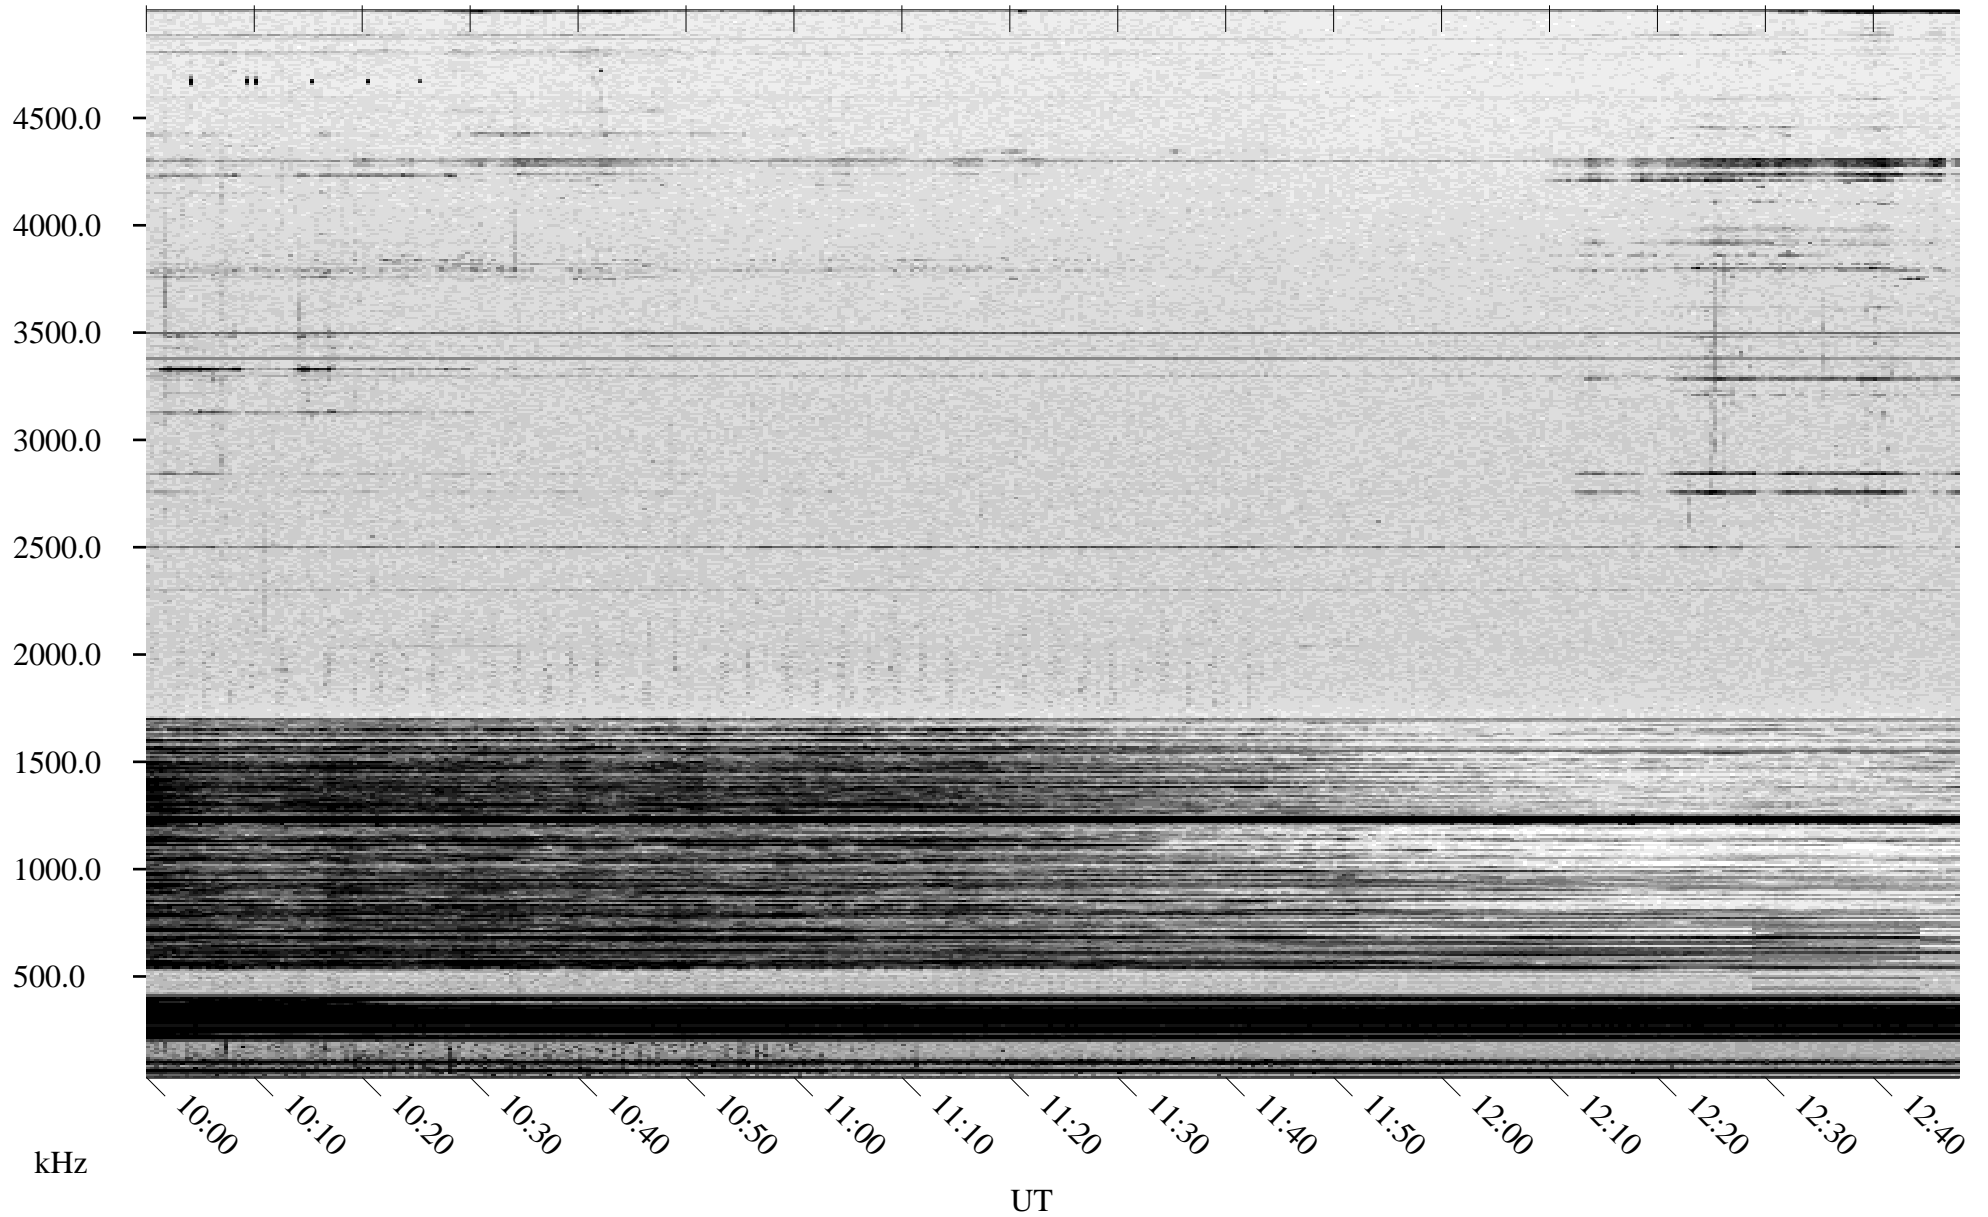

03/28/2005 Churchill, Manitoba

Linear Scale Black = 161 White = 15

ch05087l.r00m max_12

Page 1

03/28/2005 Churchill, Manitoba

Linear Scale Black = 161 White = 15

ch05087l.r00m max_12

Page 2

03/29/2005 Churchill, Manitoba

Linear Scale Black = 161 White = 15

ch05087l.r00m max_12

Page 3

03/29/2005 Churchill, Manitoba

Linear Scale Black = 161 White = 15

ch05087l.r00m max_12

Page 4

03/29/2005 Churchill, Manitoba

Linear Scale Black = 161 White = 15

ch050871.r00m max_12

Page 5

03/29/2005 Churchill, Manitoba

Linear Scale Black = 161 White = 15

ch050871.r00m max_12

Page 6

03/29/2005 Churchill, Manitoba

Linear Scale Black = 161 White = 15

ch05087l.r00m max_12

Page 7

03/29/2005 Churchill, Manitoba

Linear Scale Black = 161 White = 15

ch05087l.r00m max_12