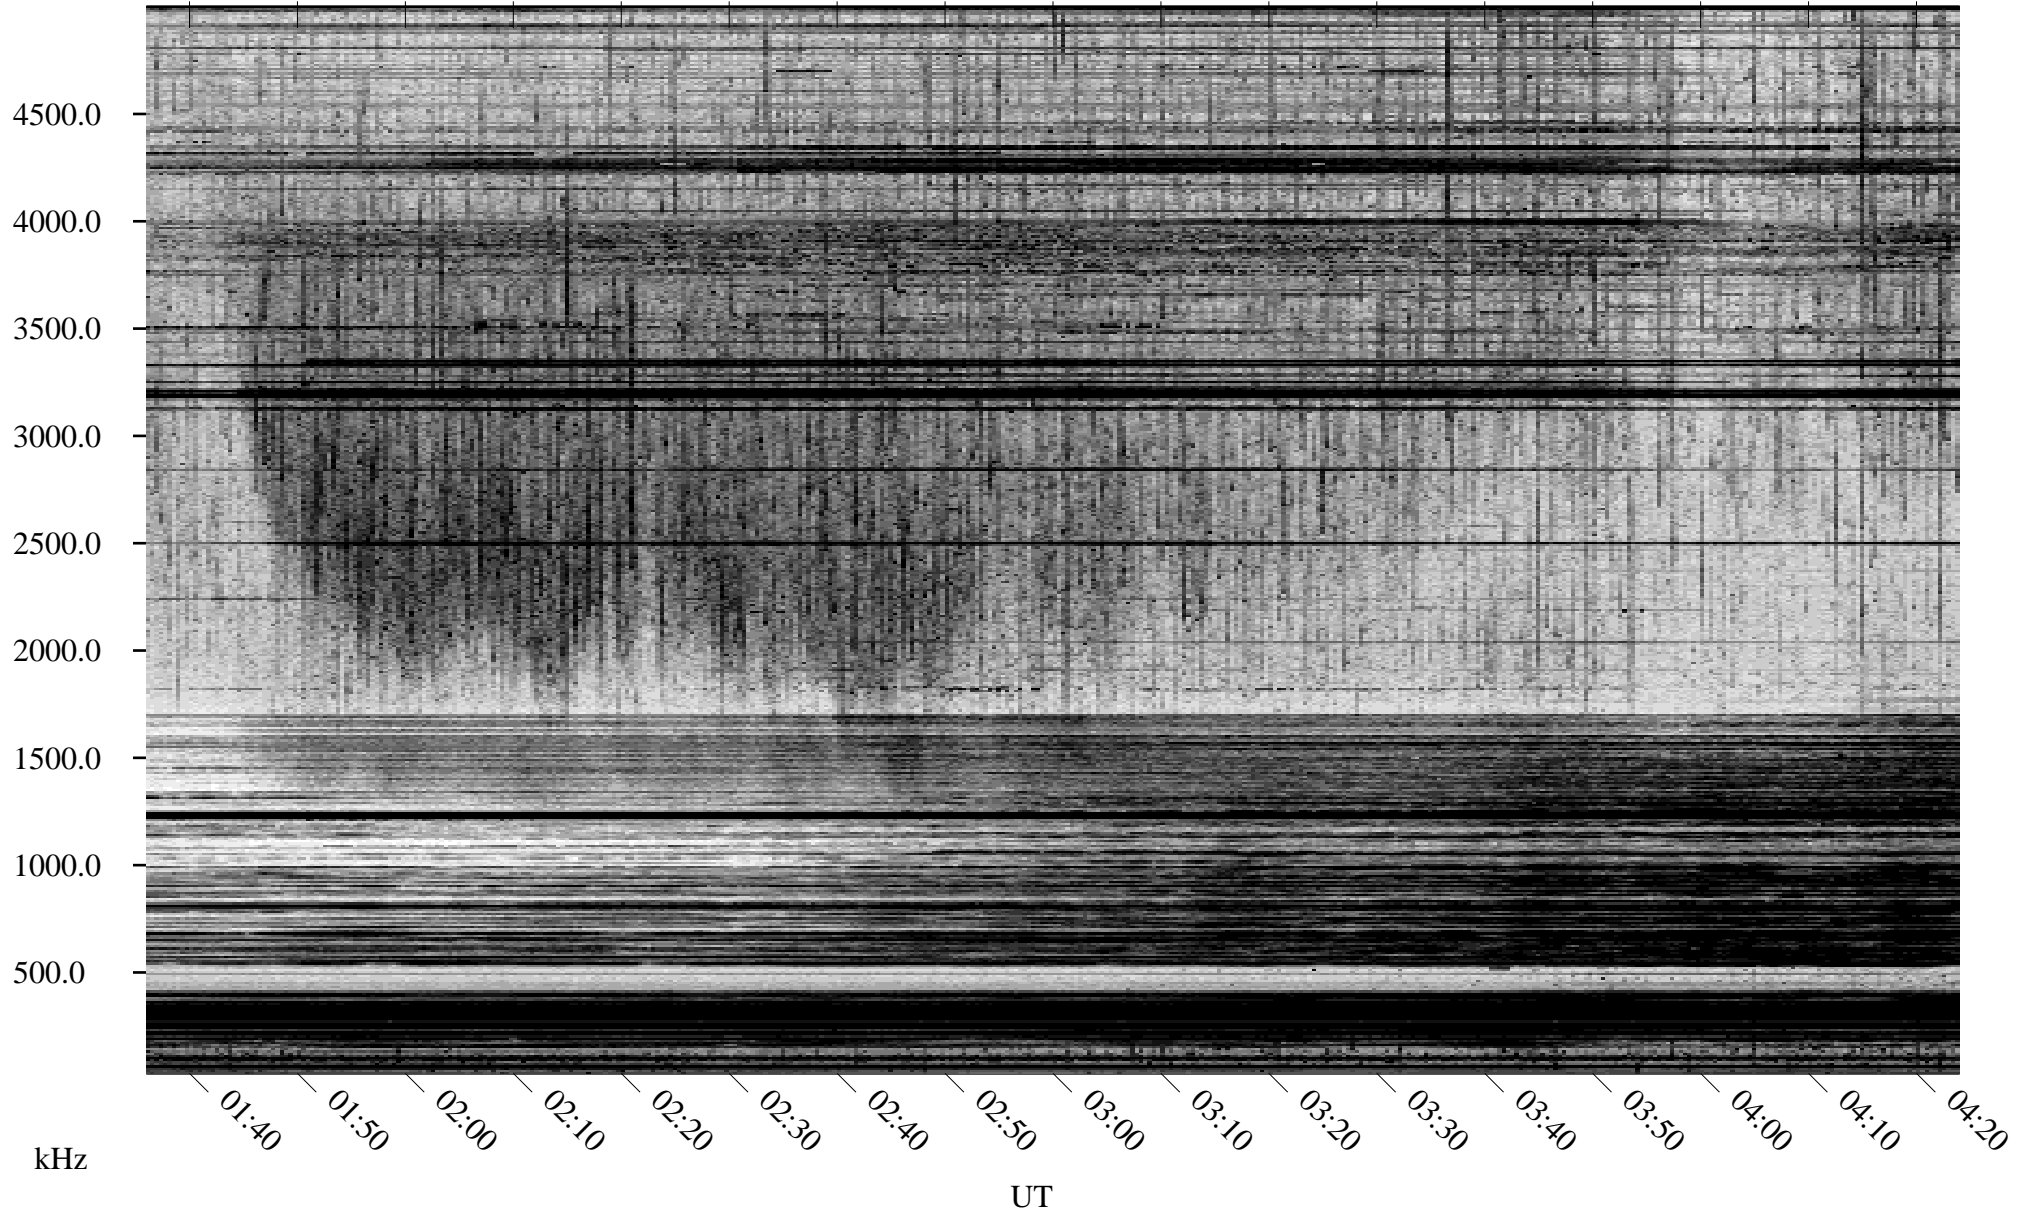

# 03/29/2005 Churchill, Manitoba

Linear Scale    Black = 161    White = 15

ch05088l.r00m max\_12

Page 1

# 03/29/2005 Churchill, Manitoba

Linear Scale    Black = 161    White = 15

ch05088l.r00m max\_12

Page 2

# 03/30/2005 Churchill, Manitoba

Linear Scale    Black = 161    White = 15

ch05088l.r00m max\_12

Page 3

# 03/30/2005 Churchill, Manitoba

Linear Scale    Black = 161    White = 15

ch05088l.r00m max\_12