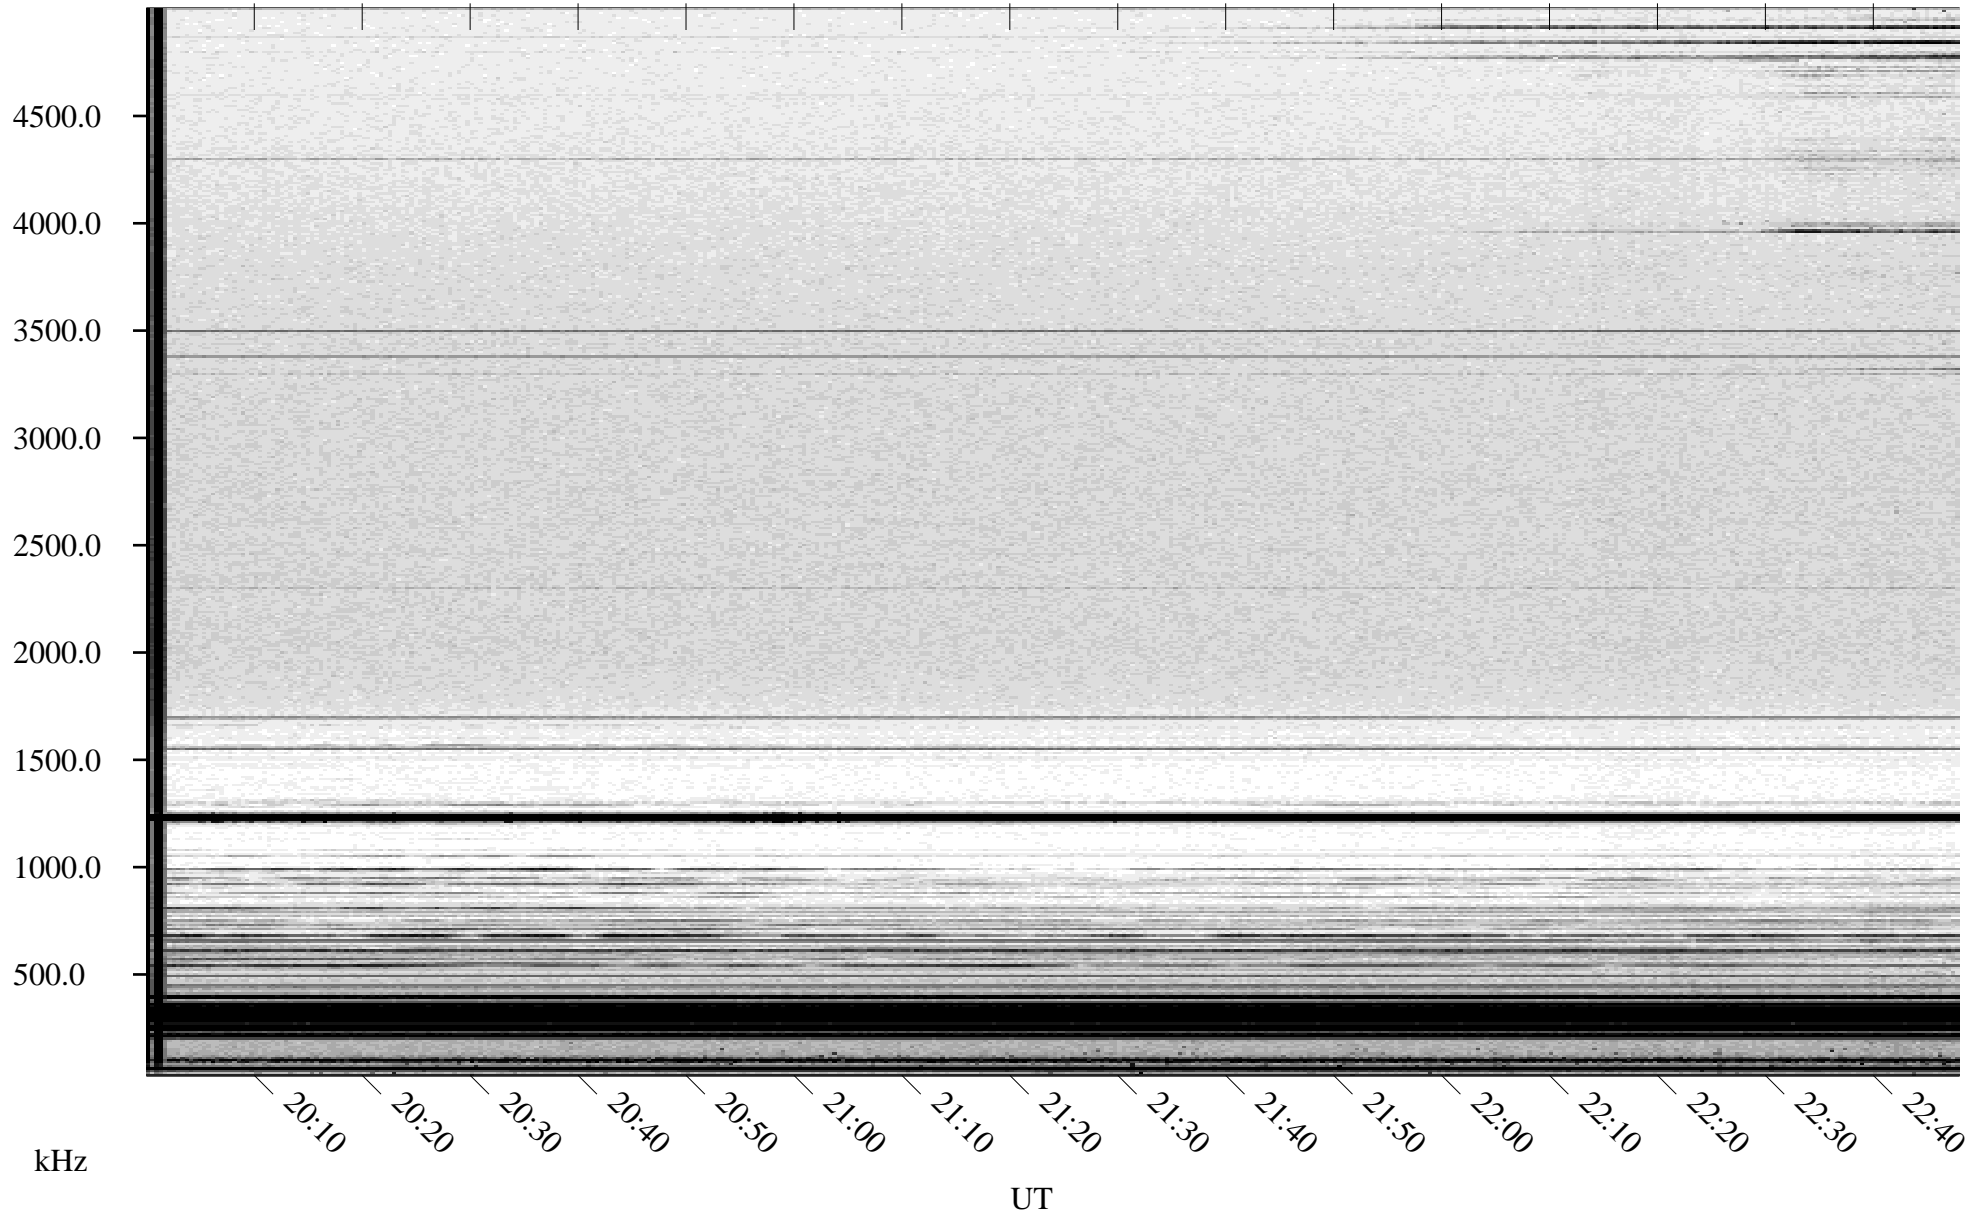

# 03/29/2005 Churchill, Manitoba

Linear Scale    Black = 161    White = 15

ch05088l.r00m max\_12

Page 1

# 03/29/2005 Churchill, Manitoba

Linear Scale    Black = 161    White = 15

ch05088l.r00m max\_12

Page 2

# 03/30/2005 Churchill, Manitoba

Linear Scale    Black = 161    White = 15

ch05088l.r00m max\_12

Page 3

# 03/30/2005 Churchill, Manitoba

Linear Scale    Black = 161    White = 15

ch05088l.r00m max\_12

Page 4