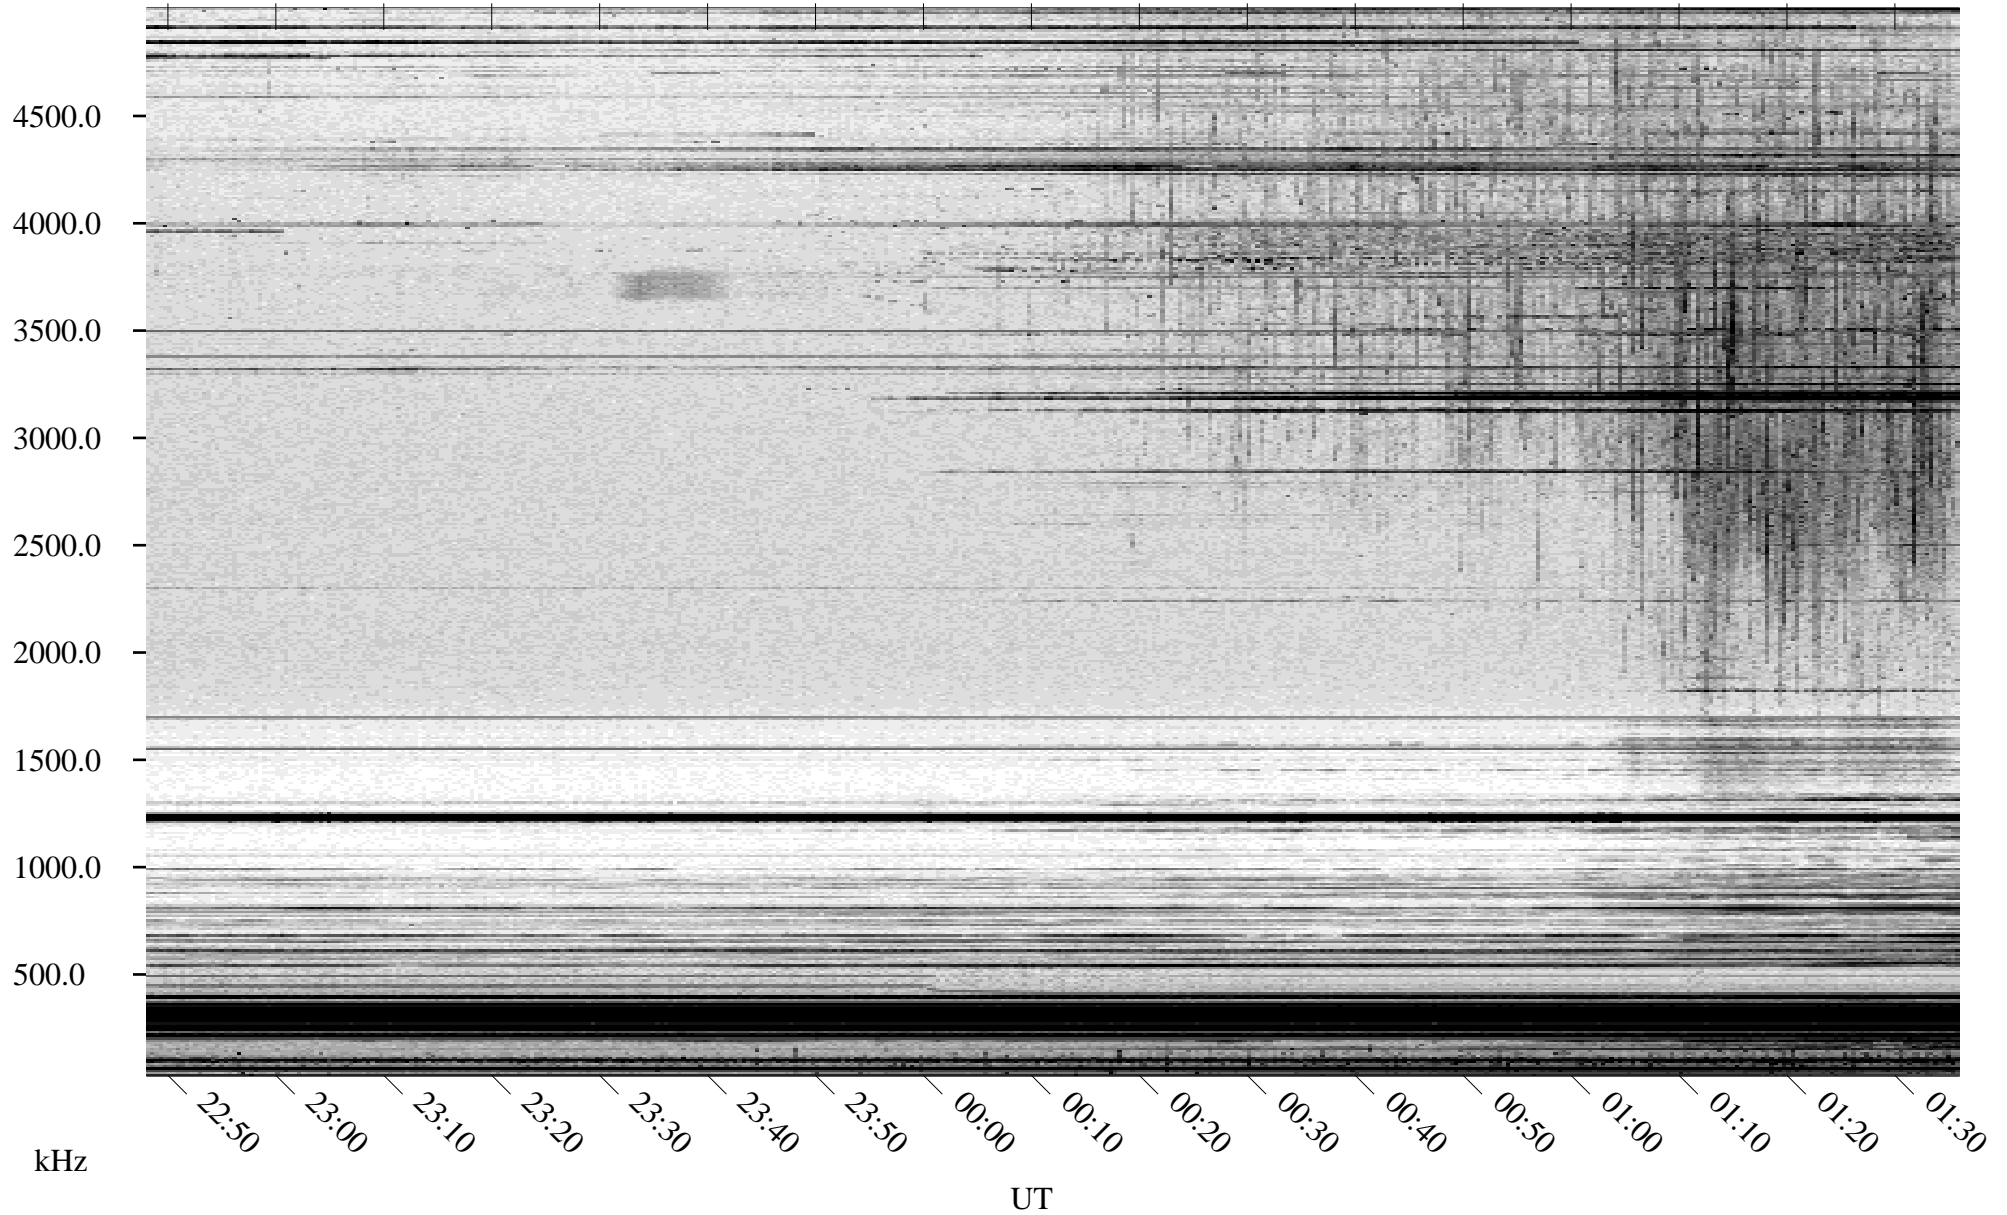

# 03/29/2005 Churchill, Manitoba

Linear Scale    Black = 161    White = 15

ch05088l.r00m max\_12

Page 1

# 03/29/2005 Churchill, Manitoba

Linear Scale    Black = 161    White = 15

ch05088l.r00m max\_12

Page 2

# 03/30/2005 Churchill, Manitoba

Linear Scale    Black = 161    White = 15

ch05088l.r00m max\_12

Page 3

# 03/30/2005 Churchill, Manitoba

Linear Scale    Black = 161    White = 15

ch05088l.r00m max\_12