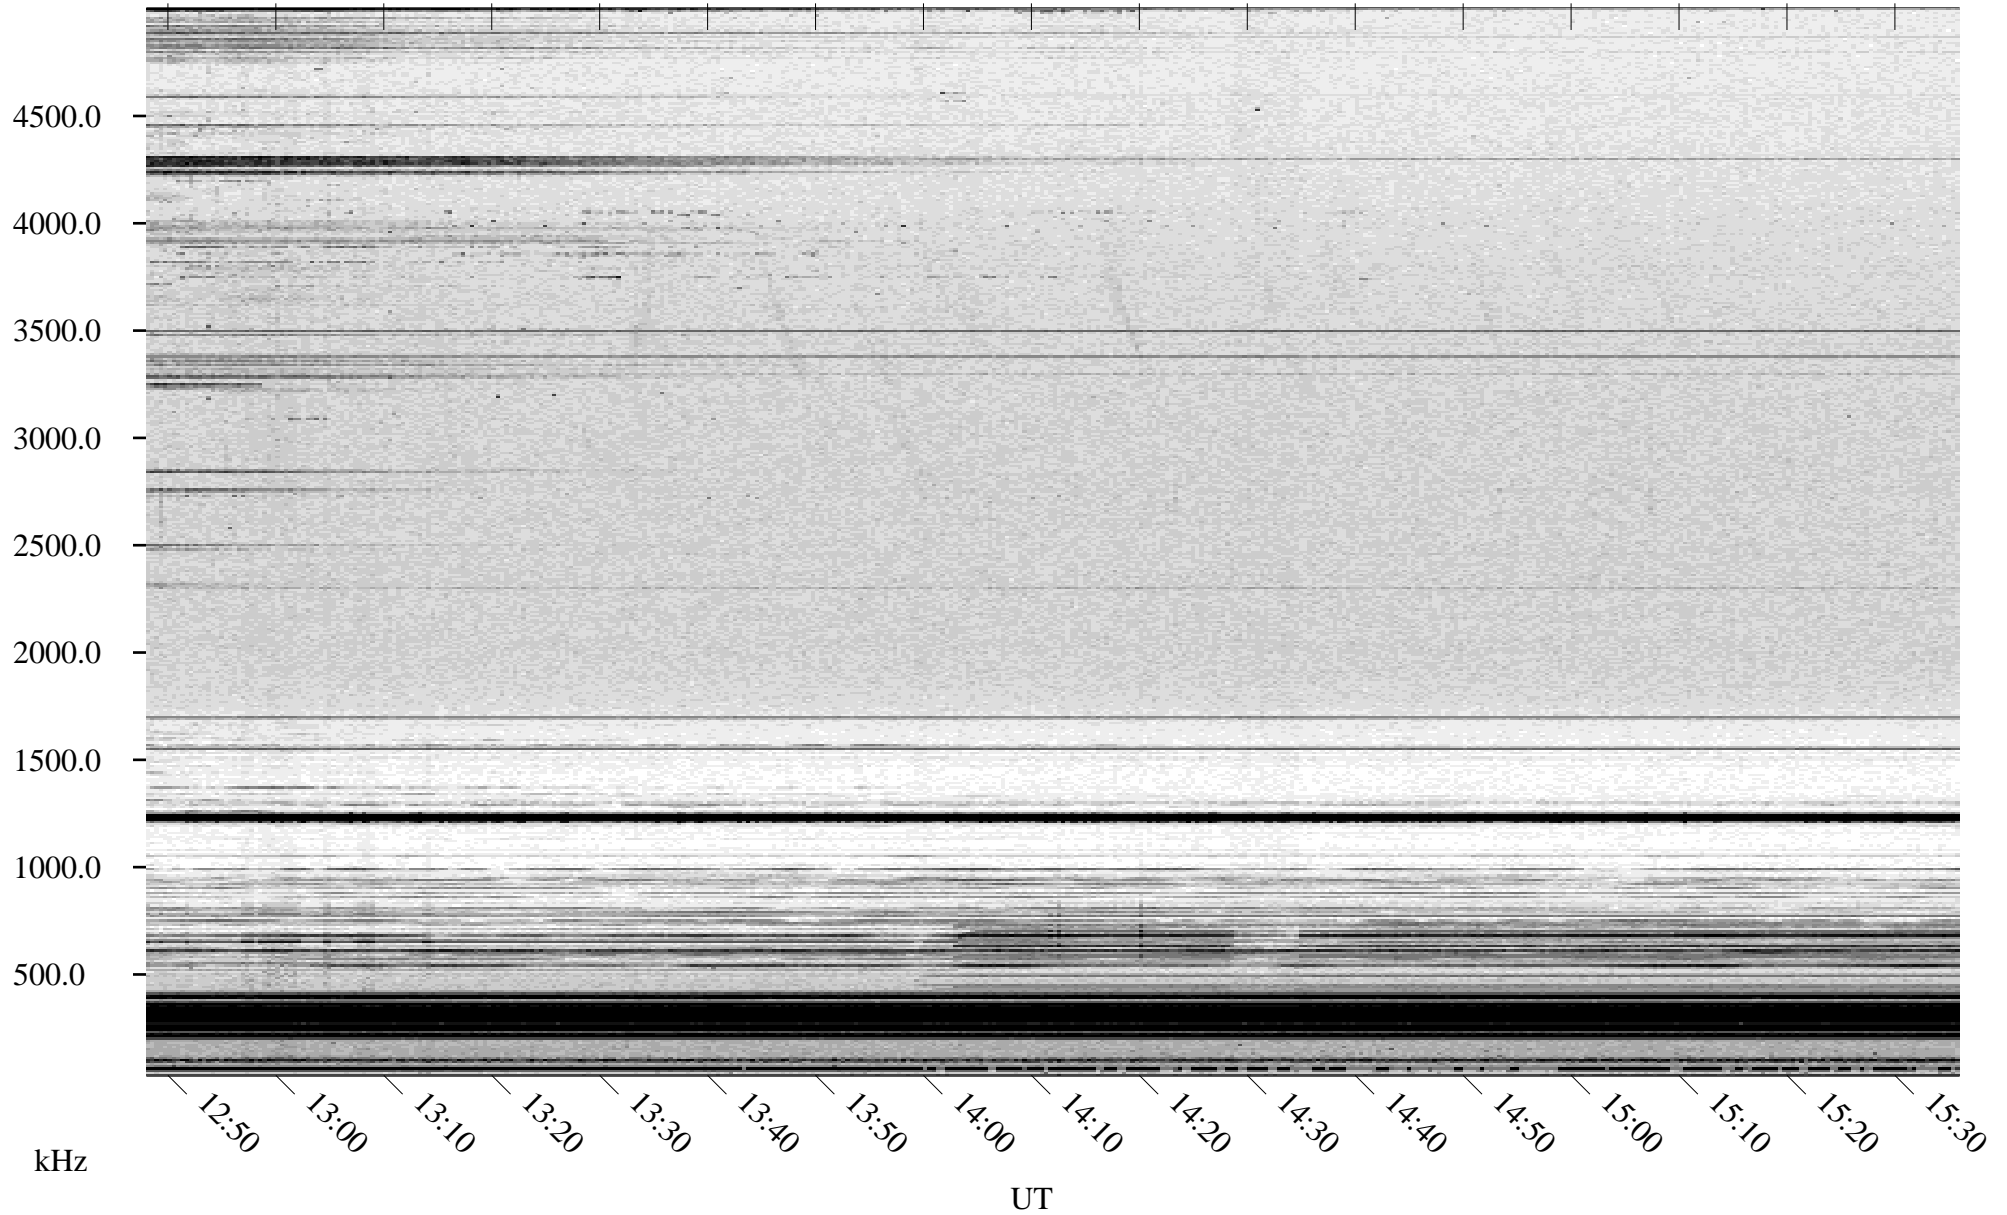

# 03/30/2005 Churchill, Manitoba

Linear Scale    Black = 161    White = 15

ch05088l.r00m max\_12

# 03/30/2005 Churchill, Manitoba

Linear Scale    Black = 161    White = 15

ch05088l.r00m max\_12

Page 6

# 03/30/2005 Churchill, Manitoba

Linear Scale    Black = 161    White = 15

ch05088l.r00m max\_12

Page 7