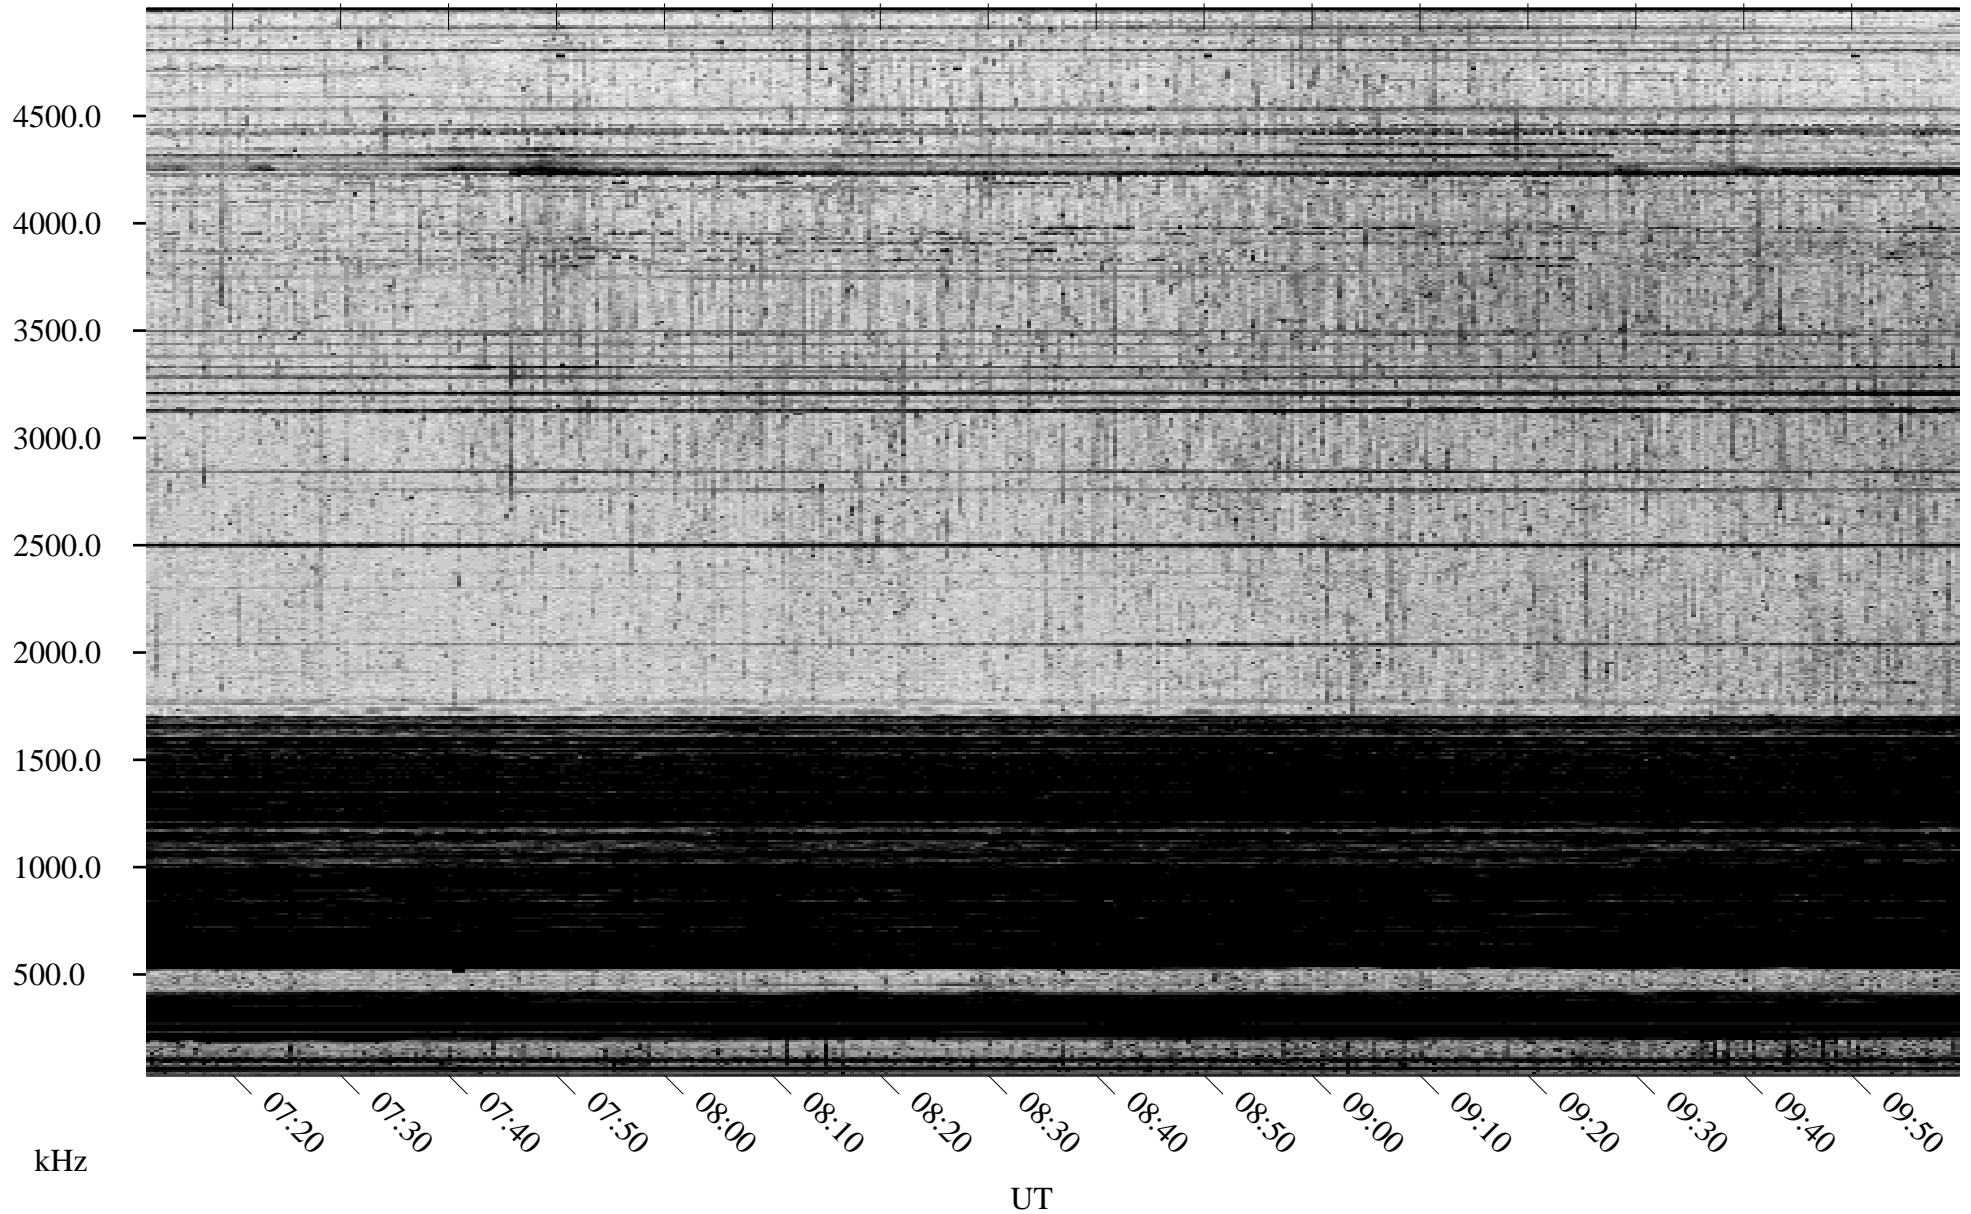

# 03/30/2005 Churchill, Manitoba

Linear Scale    Black = 161    White = 15

ch05088l.r00m max\_12

Page 3

# 03/30/2005 Churchill, Manitoba

Linear Scale    Black = 161    White = 15

ch05088l.r00m max\_12

Page 4

# 03/30/2005 Churchill, Manitoba

Linear Scale    Black = 161    White = 15

ch05088l.r00m max\_12

# 03/30/2005 Churchill, Manitoba

Linear Scale    Black = 161    White = 15

ch05088l.r00m max\_12

Page 6