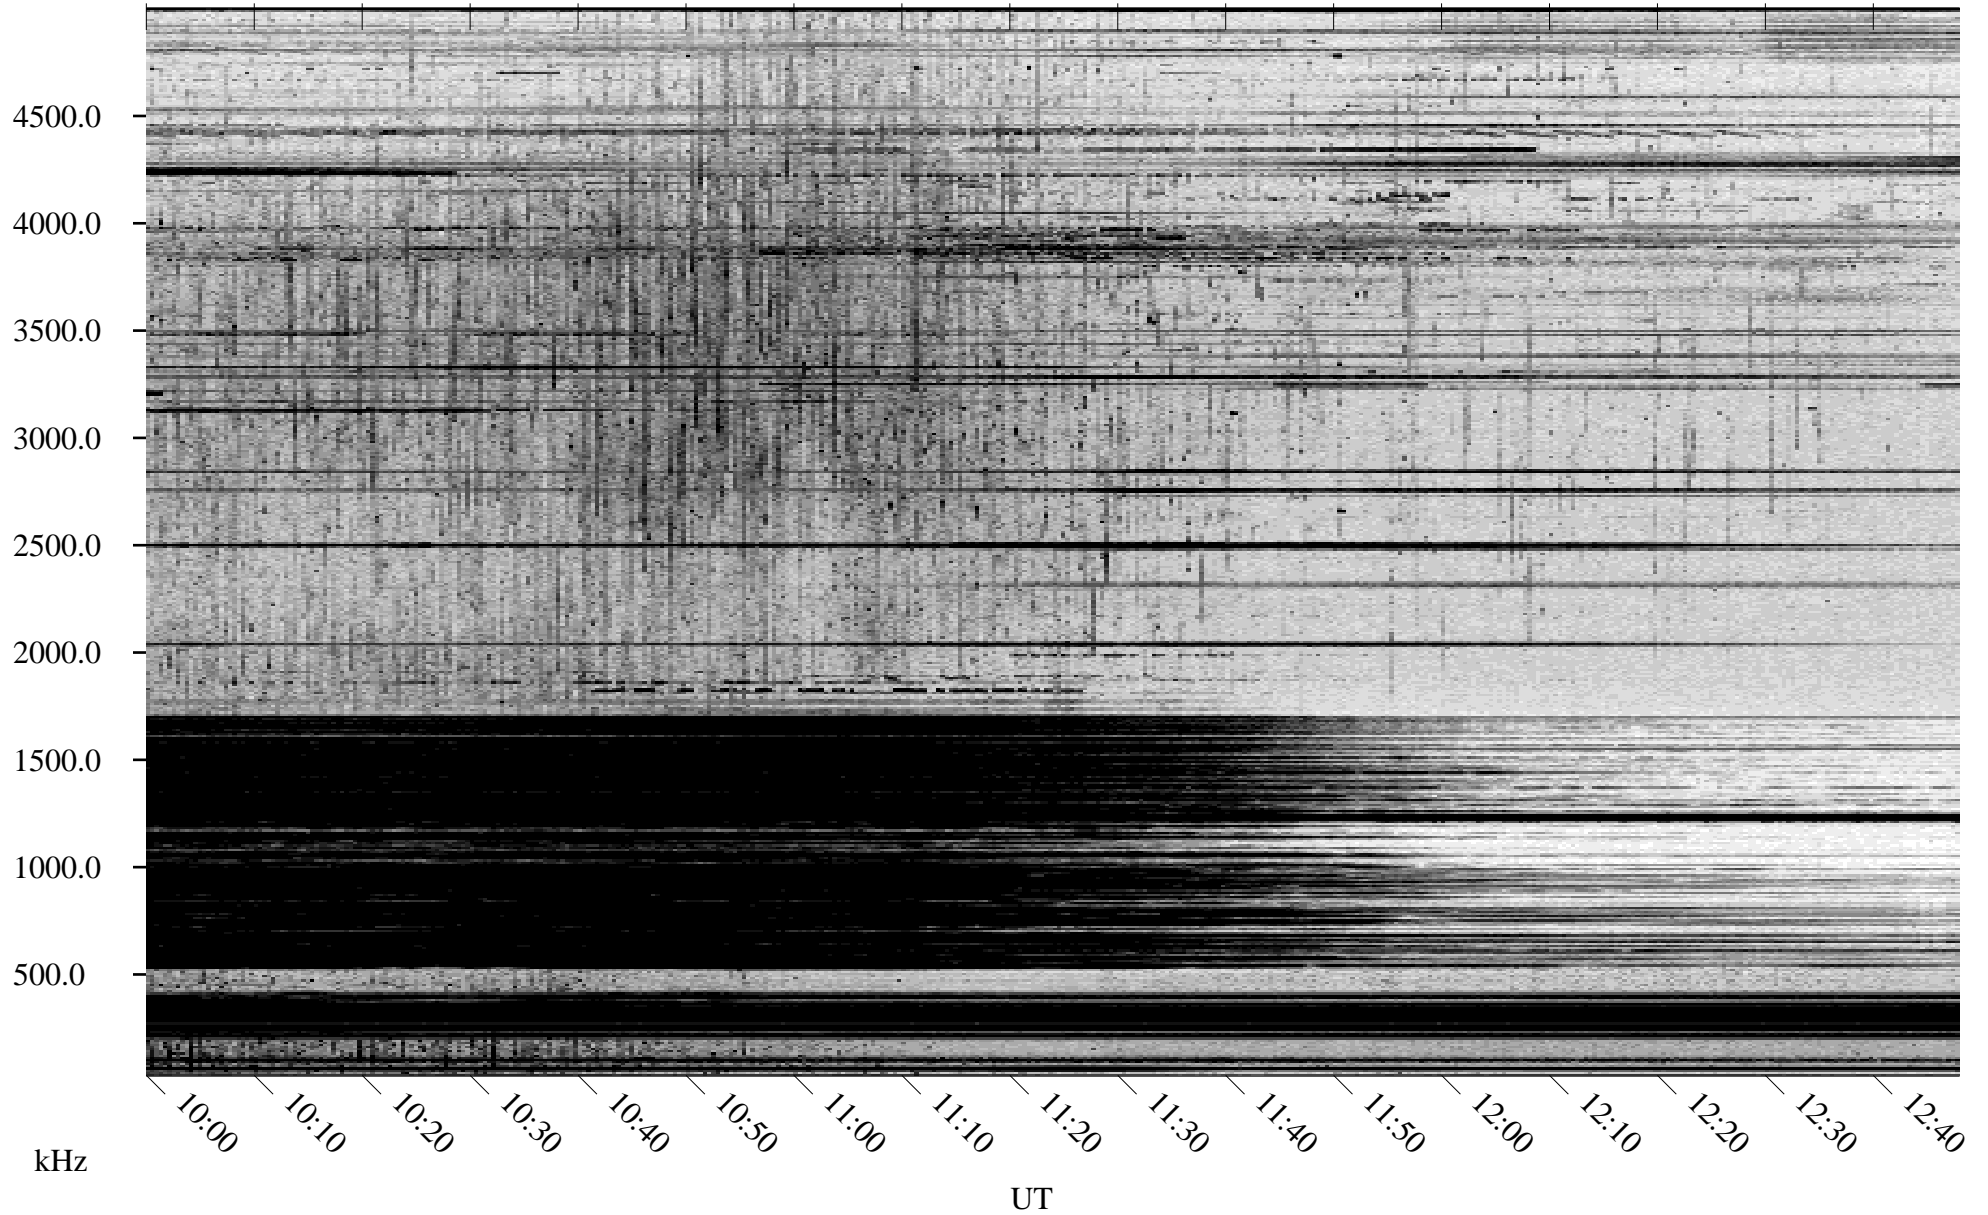

# 03/30/2005 Churchill, Manitoba

Linear Scale    Black = 161    White = 15

ch05088l.r00m max\_12

# 03/30/2005 Churchill, Manitoba

Linear Scale    Black = 161    White = 15

ch05088l.r00m max\_12

Page 6