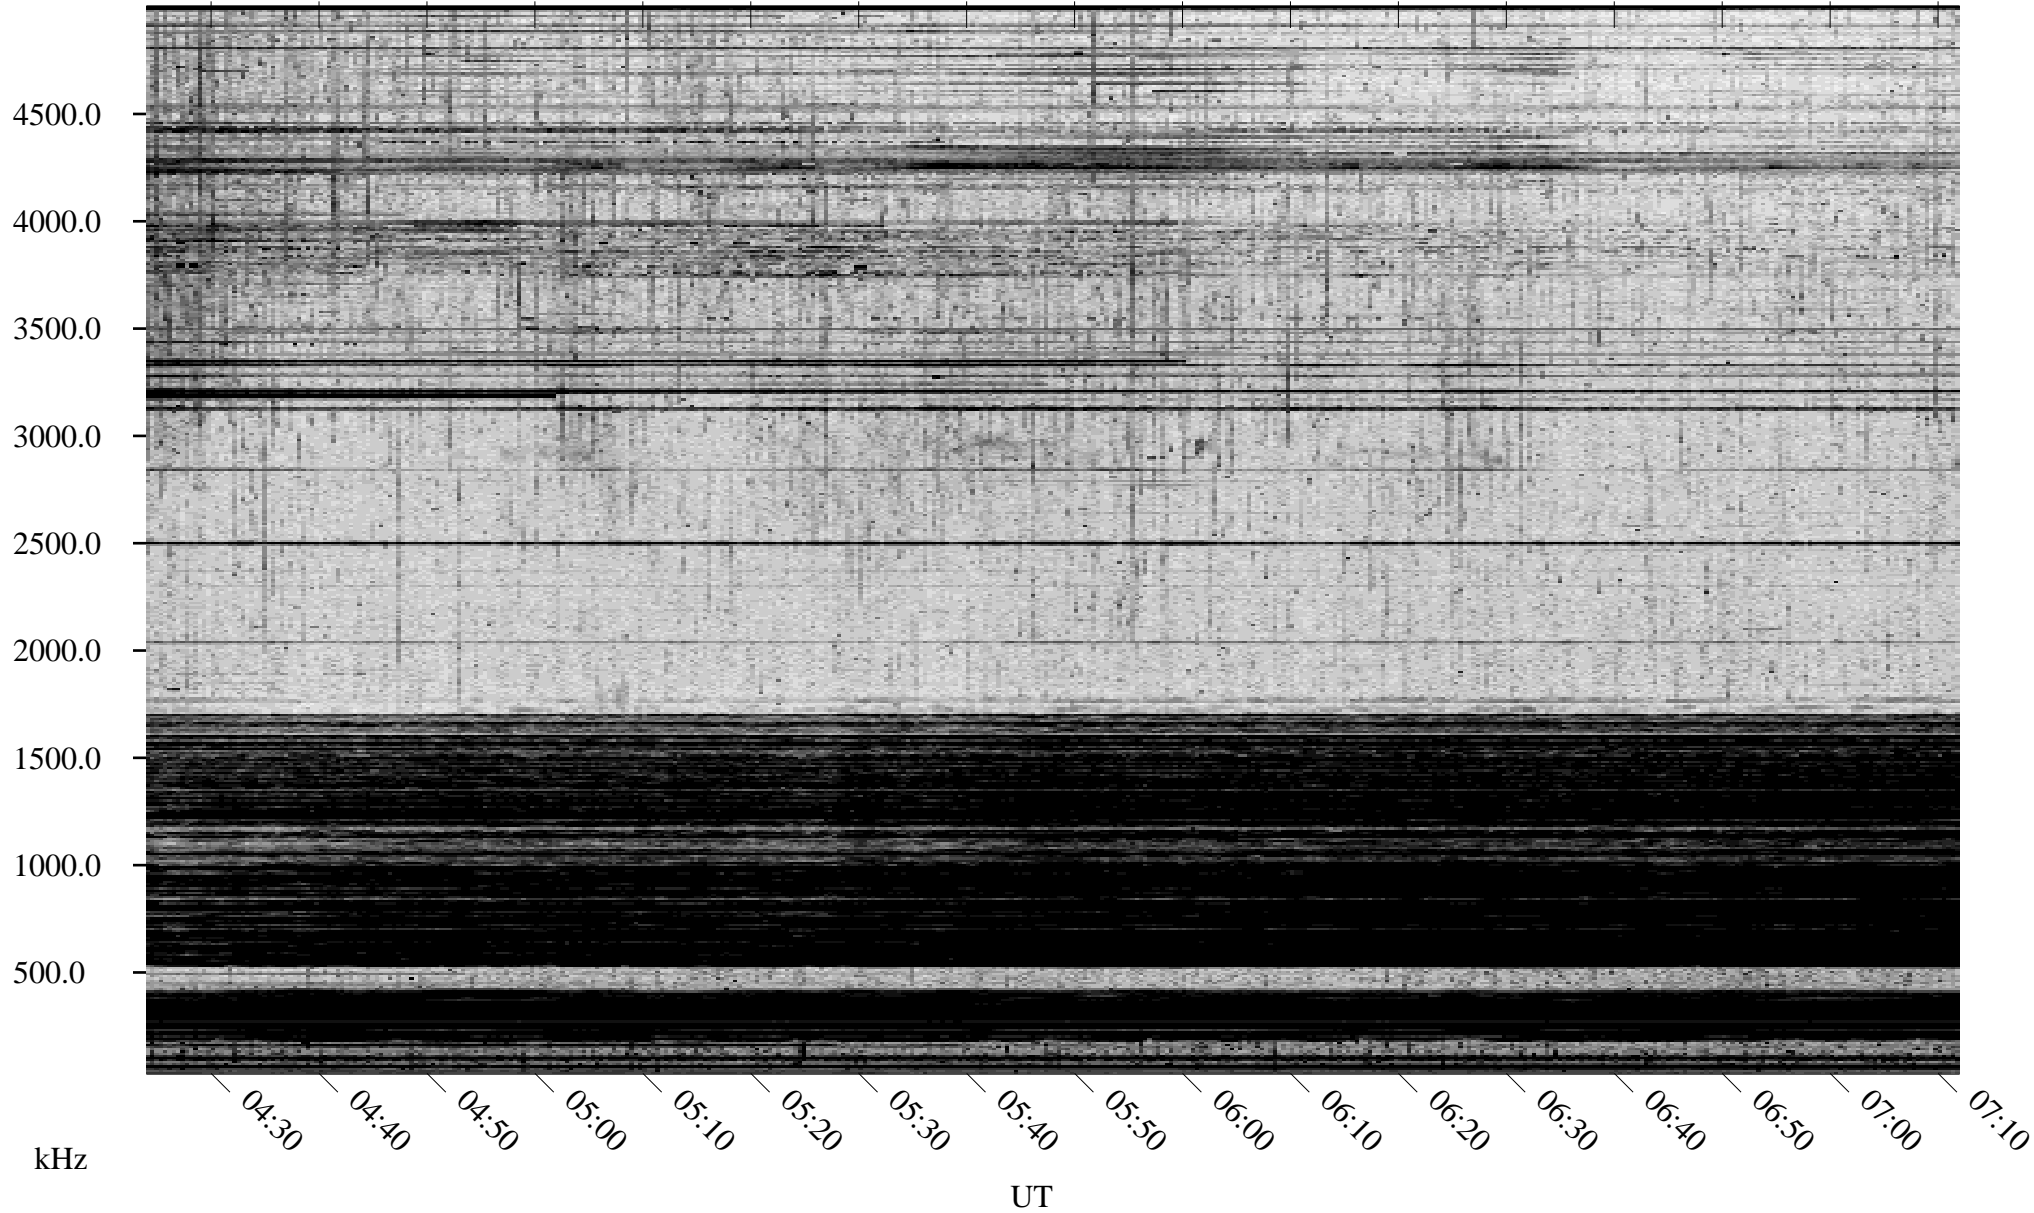

# 03/29/2005 Churchill, Manitoba

Linear Scale    Black = 161    White = 15

ch05088l.r00m max\_12

Page 1

# 03/30/2005 Churchill, Manitoba

Linear Scale    Black = 161    White = 15

ch05088l.r00m max\_12

Page 3

# 03/30/2005 Churchill, Manitoba

Linear Scale    Black = 161    White = 15

ch05088l.r00m max\_12

Page 4

# 03/30/2005 Churchill, Manitoba

Linear Scale    Black = 161    White = 15

ch05088l.r00m max\_12