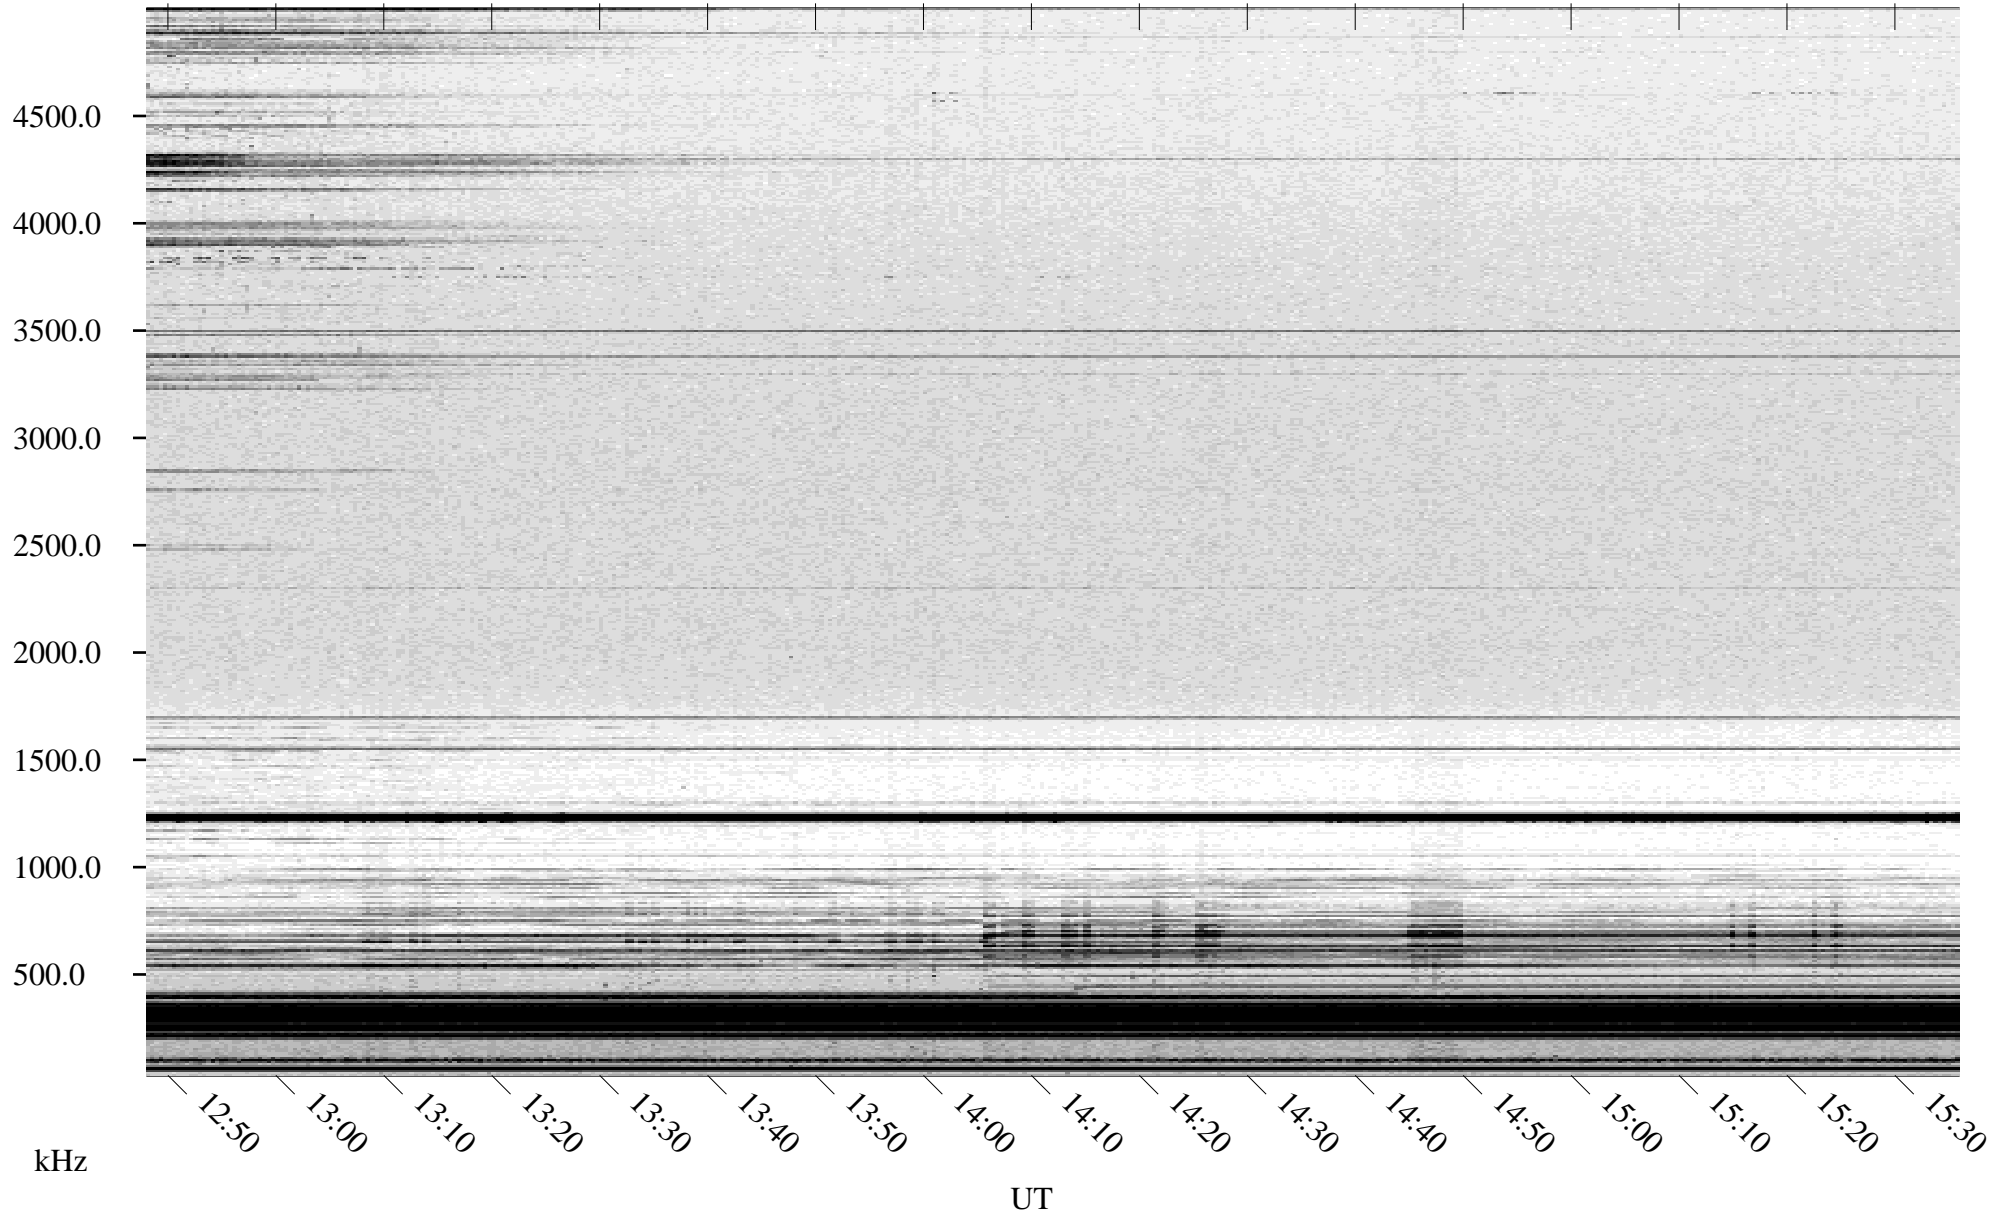

# 03/31/2005 Churchill, Manitoba

Linear Scale    Black = 161    White = 15

ch05089l.r00m max\_12

# 03/31/2005 Churchill, Manitoba

Linear Scale    Black = 161    White = 15

ch05089l.r00m max\_12

Page 6

# 03/31/2005 Churchill, Manitoba

Linear Scale    Black = 161    White = 15

ch05089l.r00m max\_12

Page 7