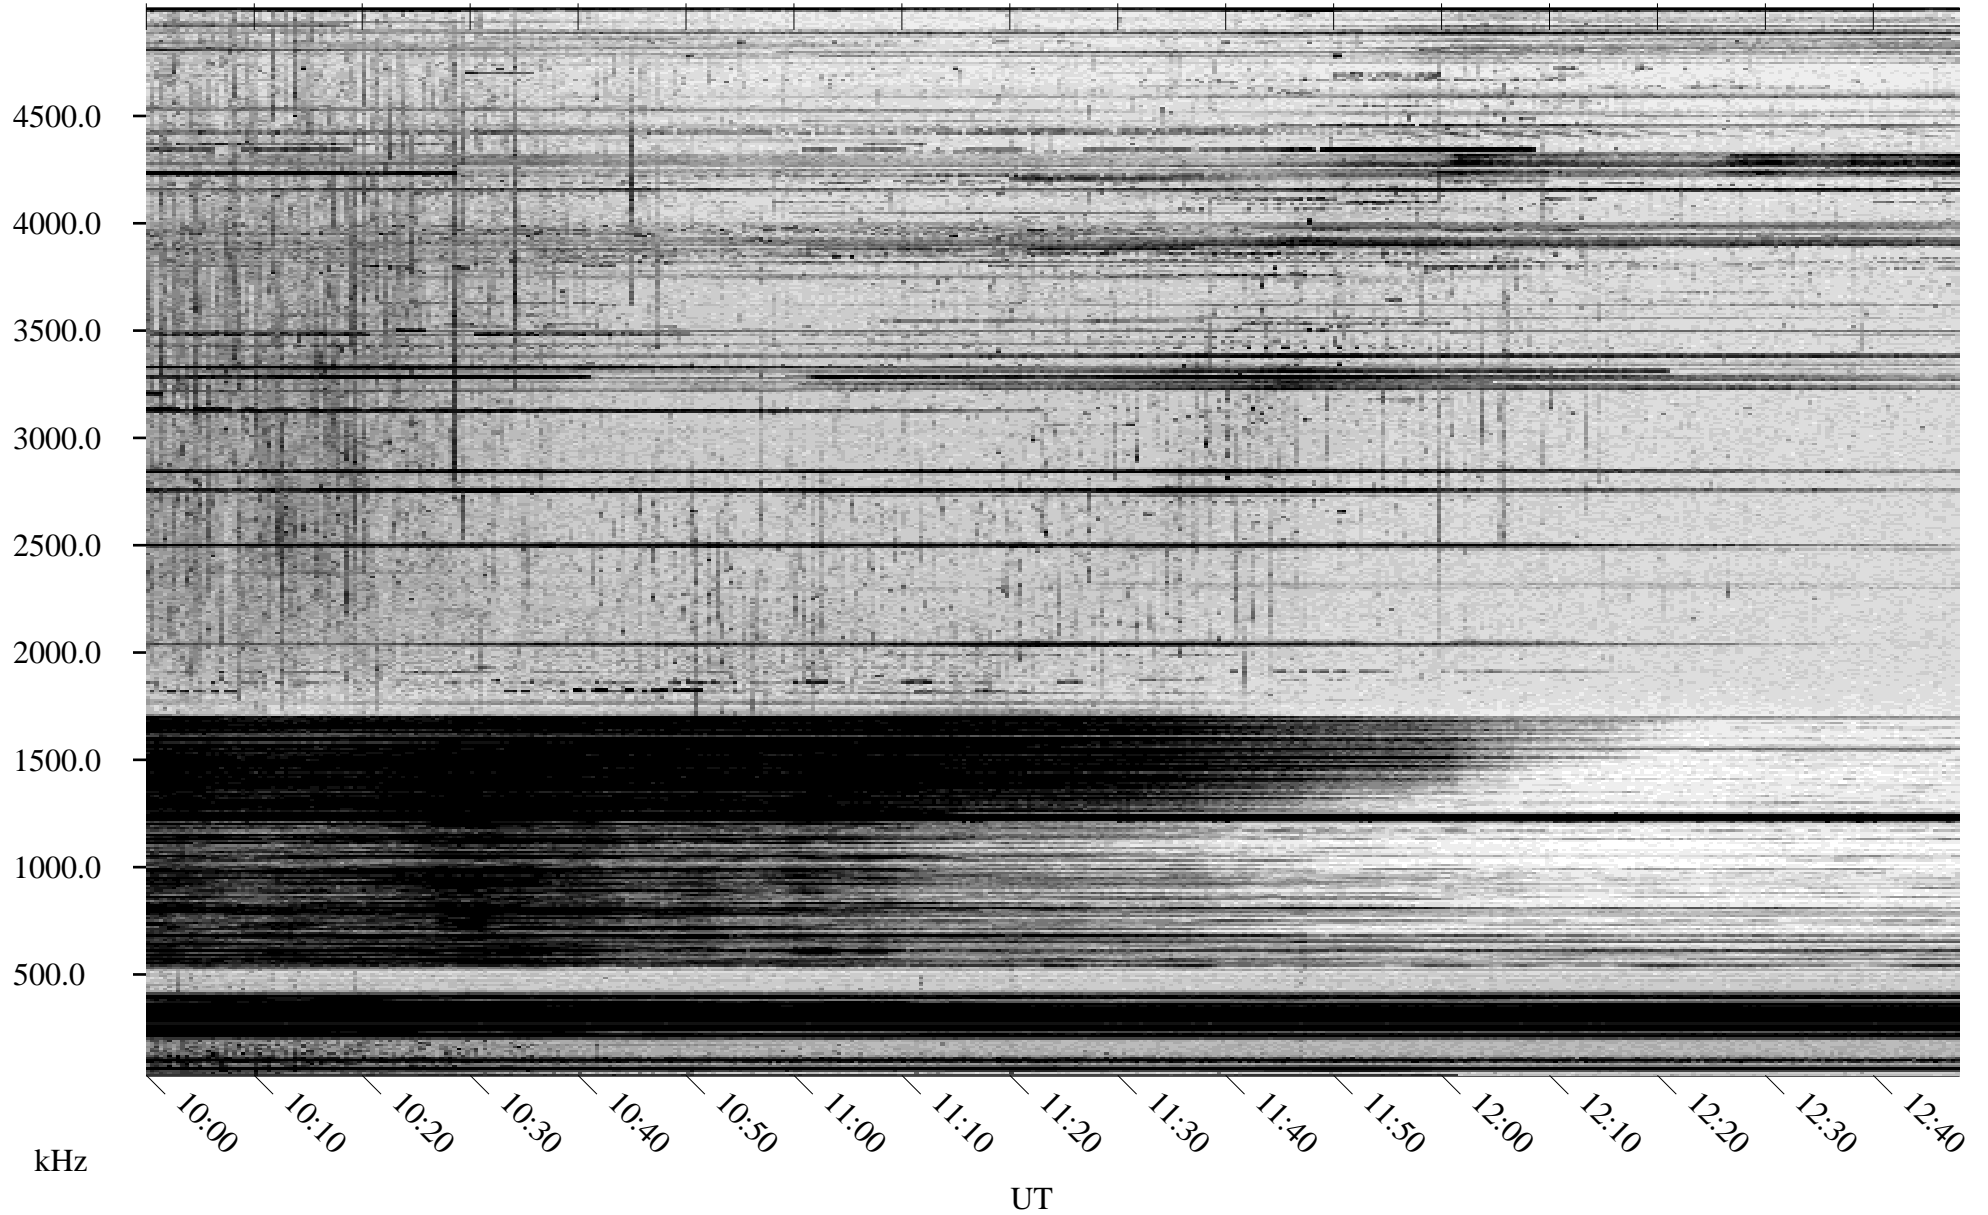

# 03/31/2005 Churchill, Manitoba

Linear Scale    Black = 161    White = 15

ch05089l.r00m max\_12

# 03/31/2005 Churchill, Manitoba

Linear Scale    Black = 161    White = 15

ch05089l.r00m max\_12

Page 6

# 03/31/2005 Churchill, Manitoba

Linear Scale    Black = 161    White = 15

ch05089l.r00m max\_12

Page 7