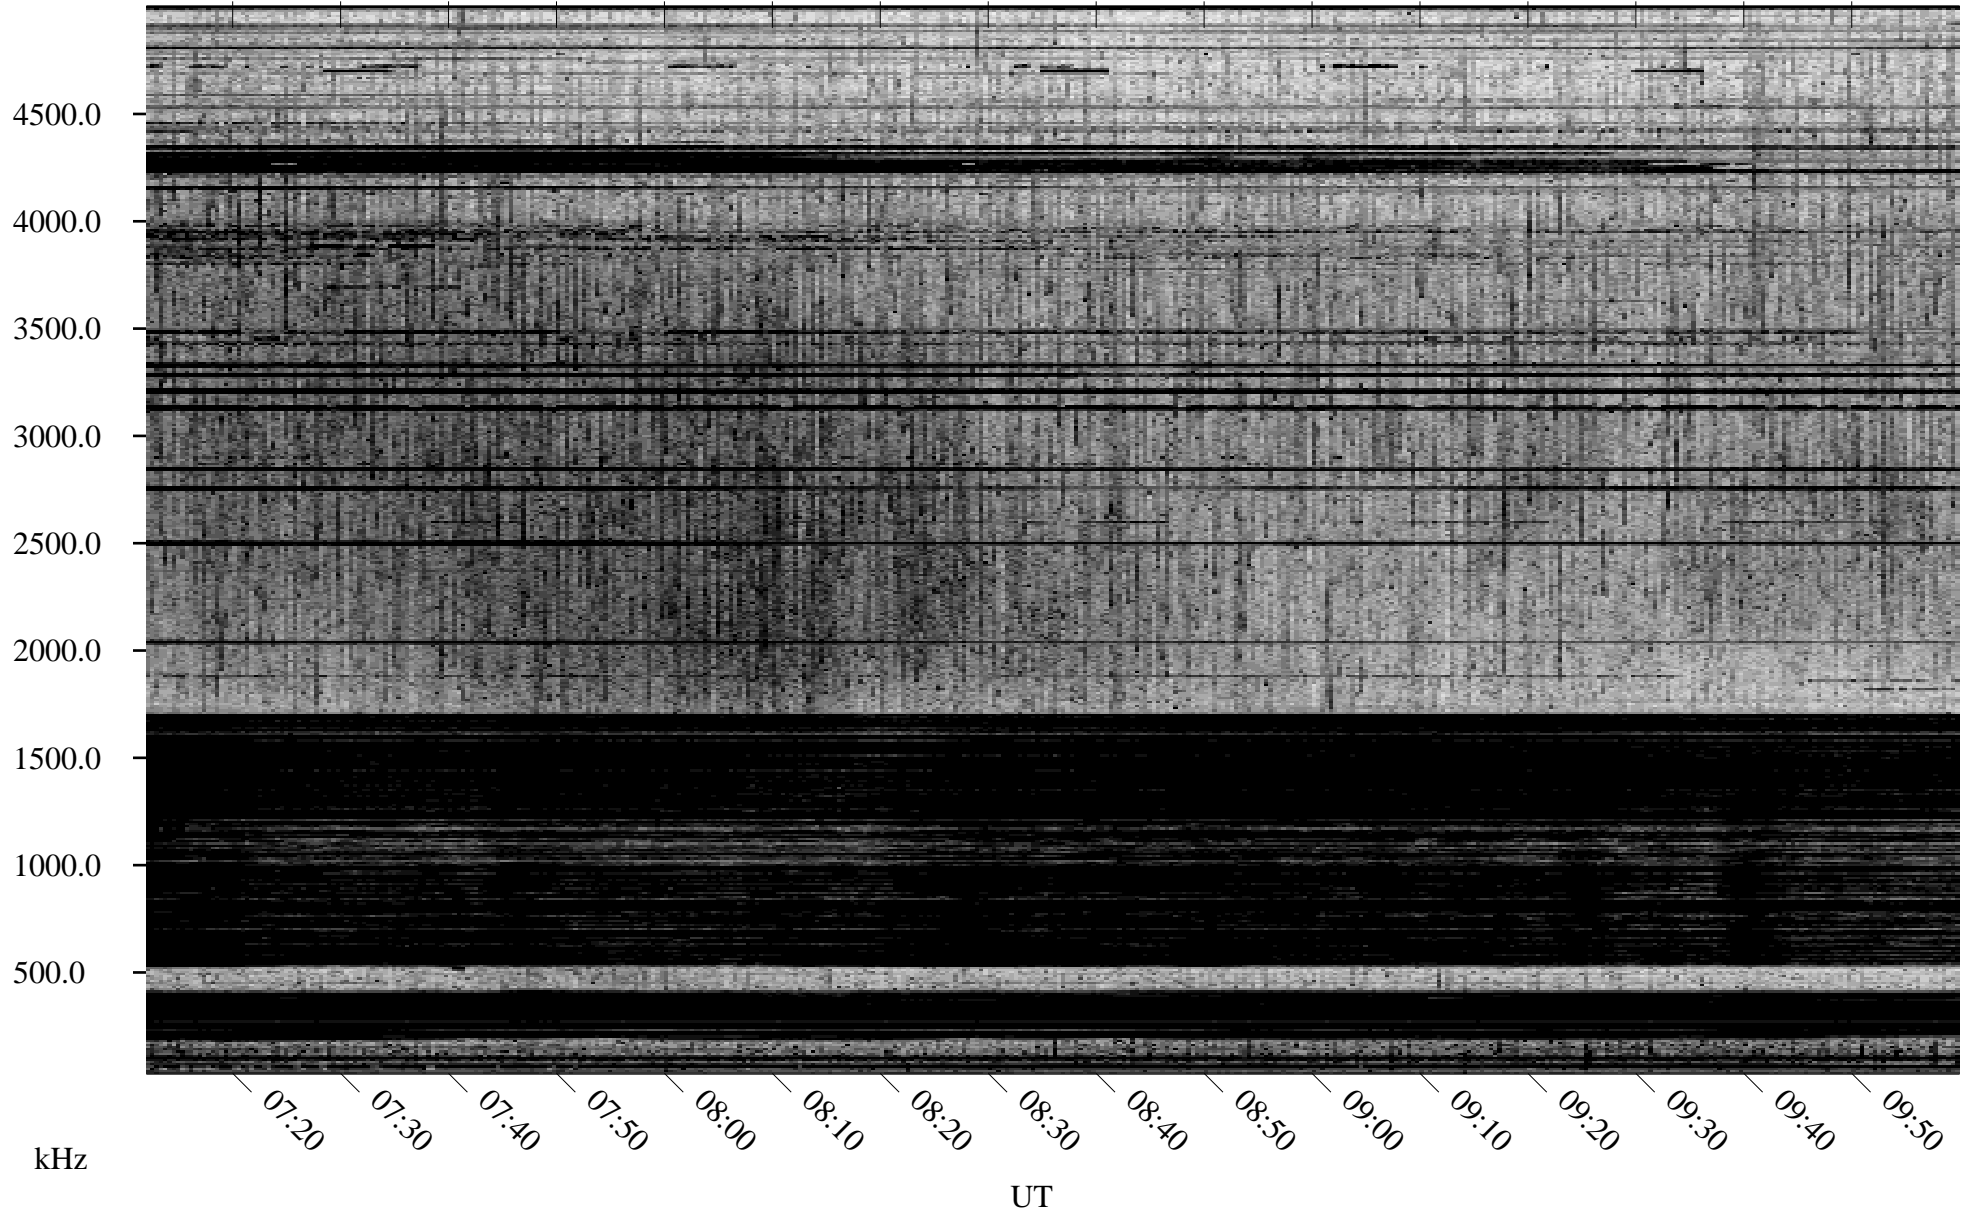

# 03/31/2005 Churchill, Manitoba

Linear Scale    Black = 161    White = 15

ch05089l.r00m max\_12

Page 4

# 03/31/2005 Churchill, Manitoba

Linear Scale    Black = 161    White = 15

ch05089l.r00m max\_12

# 03/31/2005 Churchill, Manitoba

Linear Scale    Black = 161    White = 15

ch05089l.r00m max\_12

Page 6