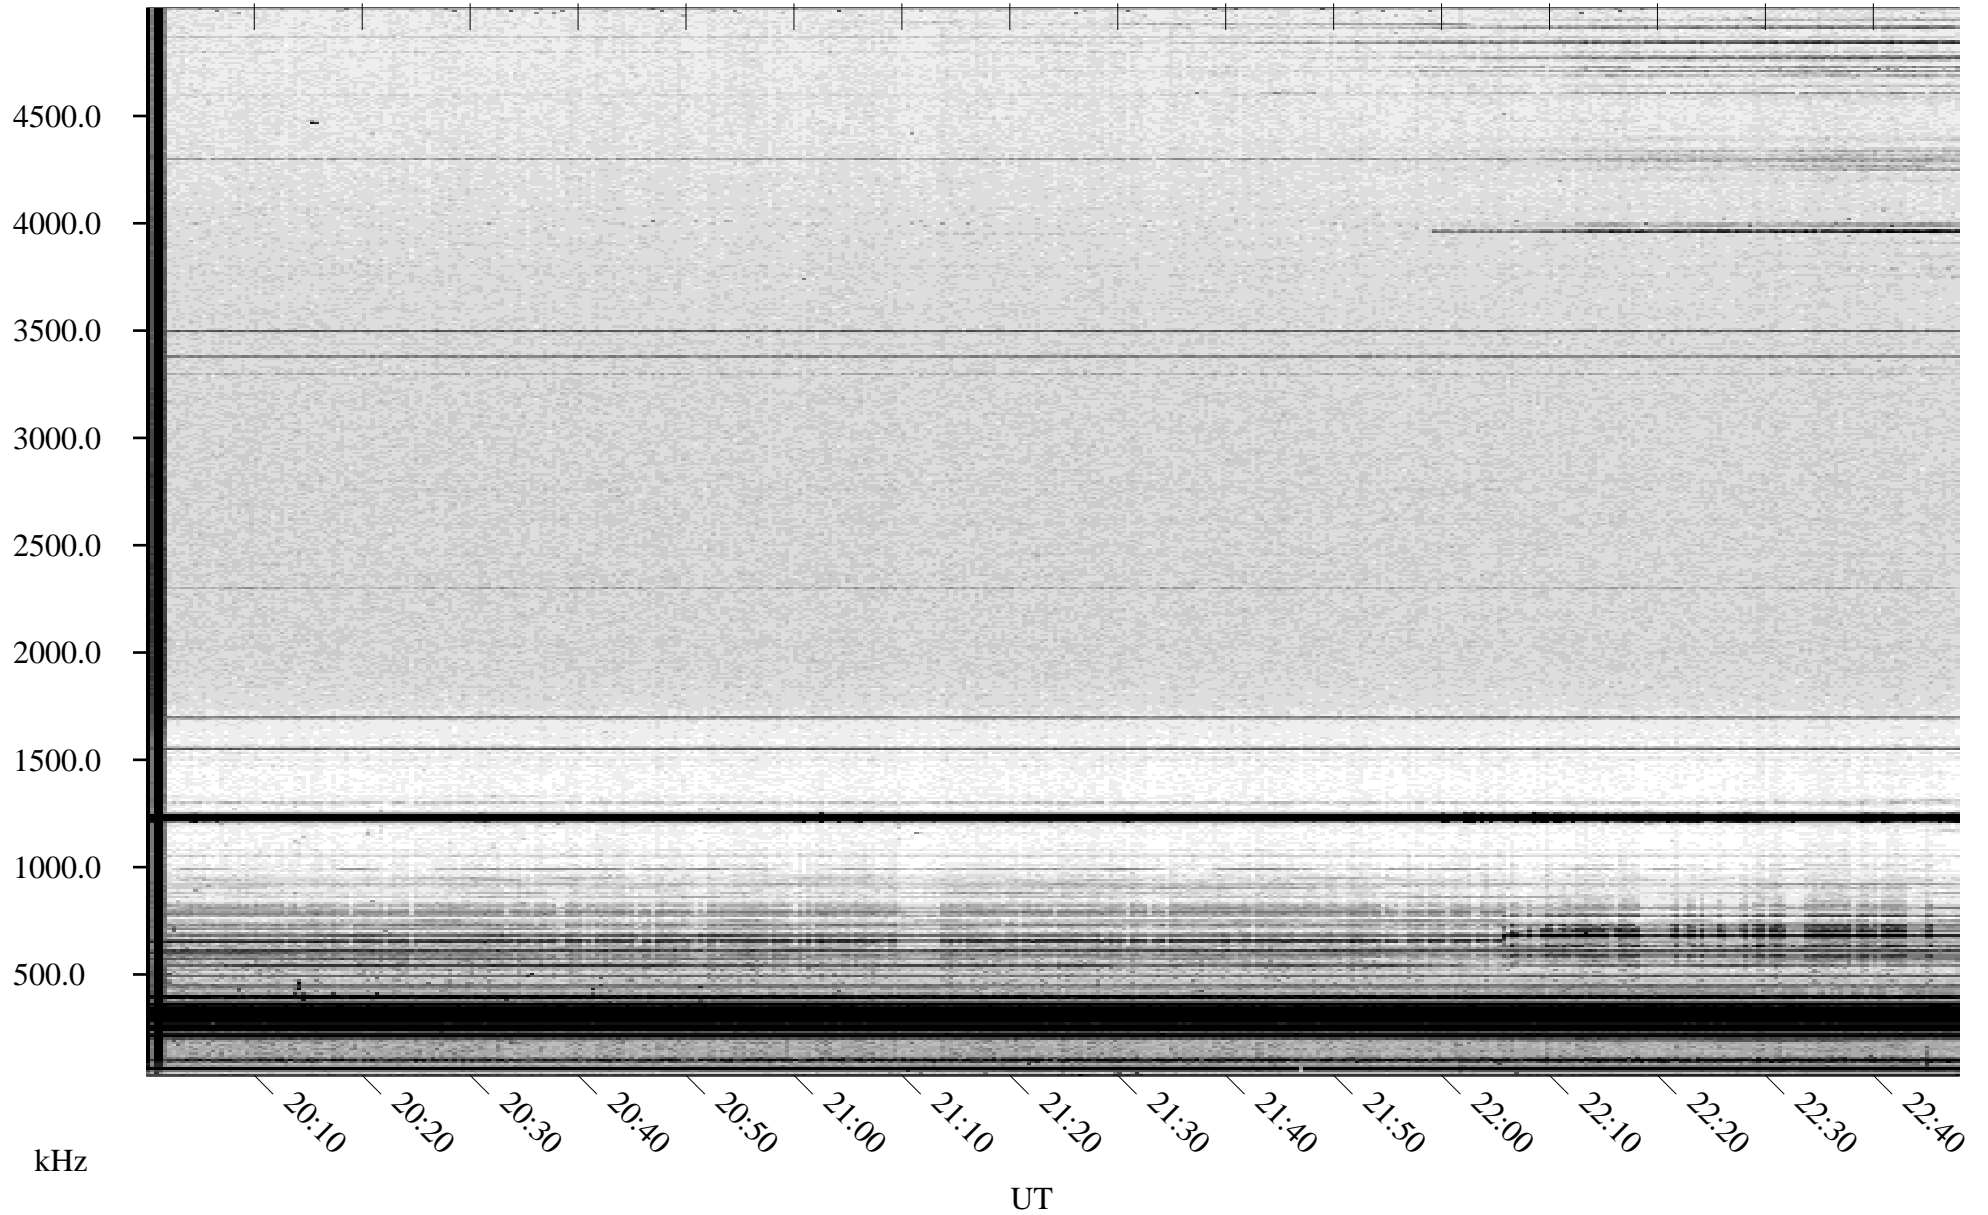

# 03/30/2005 Churchill, Manitoba

Linear Scale    Black = 161    White = 15

ch05089l.r00m max\_12

Page 1

# 03/30/2005 Churchill, Manitoba

Linear Scale    Black = 161    White = 15

ch05089l.r00m max\_12

Page 2

# 03/31/2005 Churchill, Manitoba

Linear Scale    Black = 161    White = 15

ch05089l.r00m max\_12

Page 3

# 03/31/2005 Churchill, Manitoba

Linear Scale    Black = 161    White = 15

ch05089l.r00m max\_12