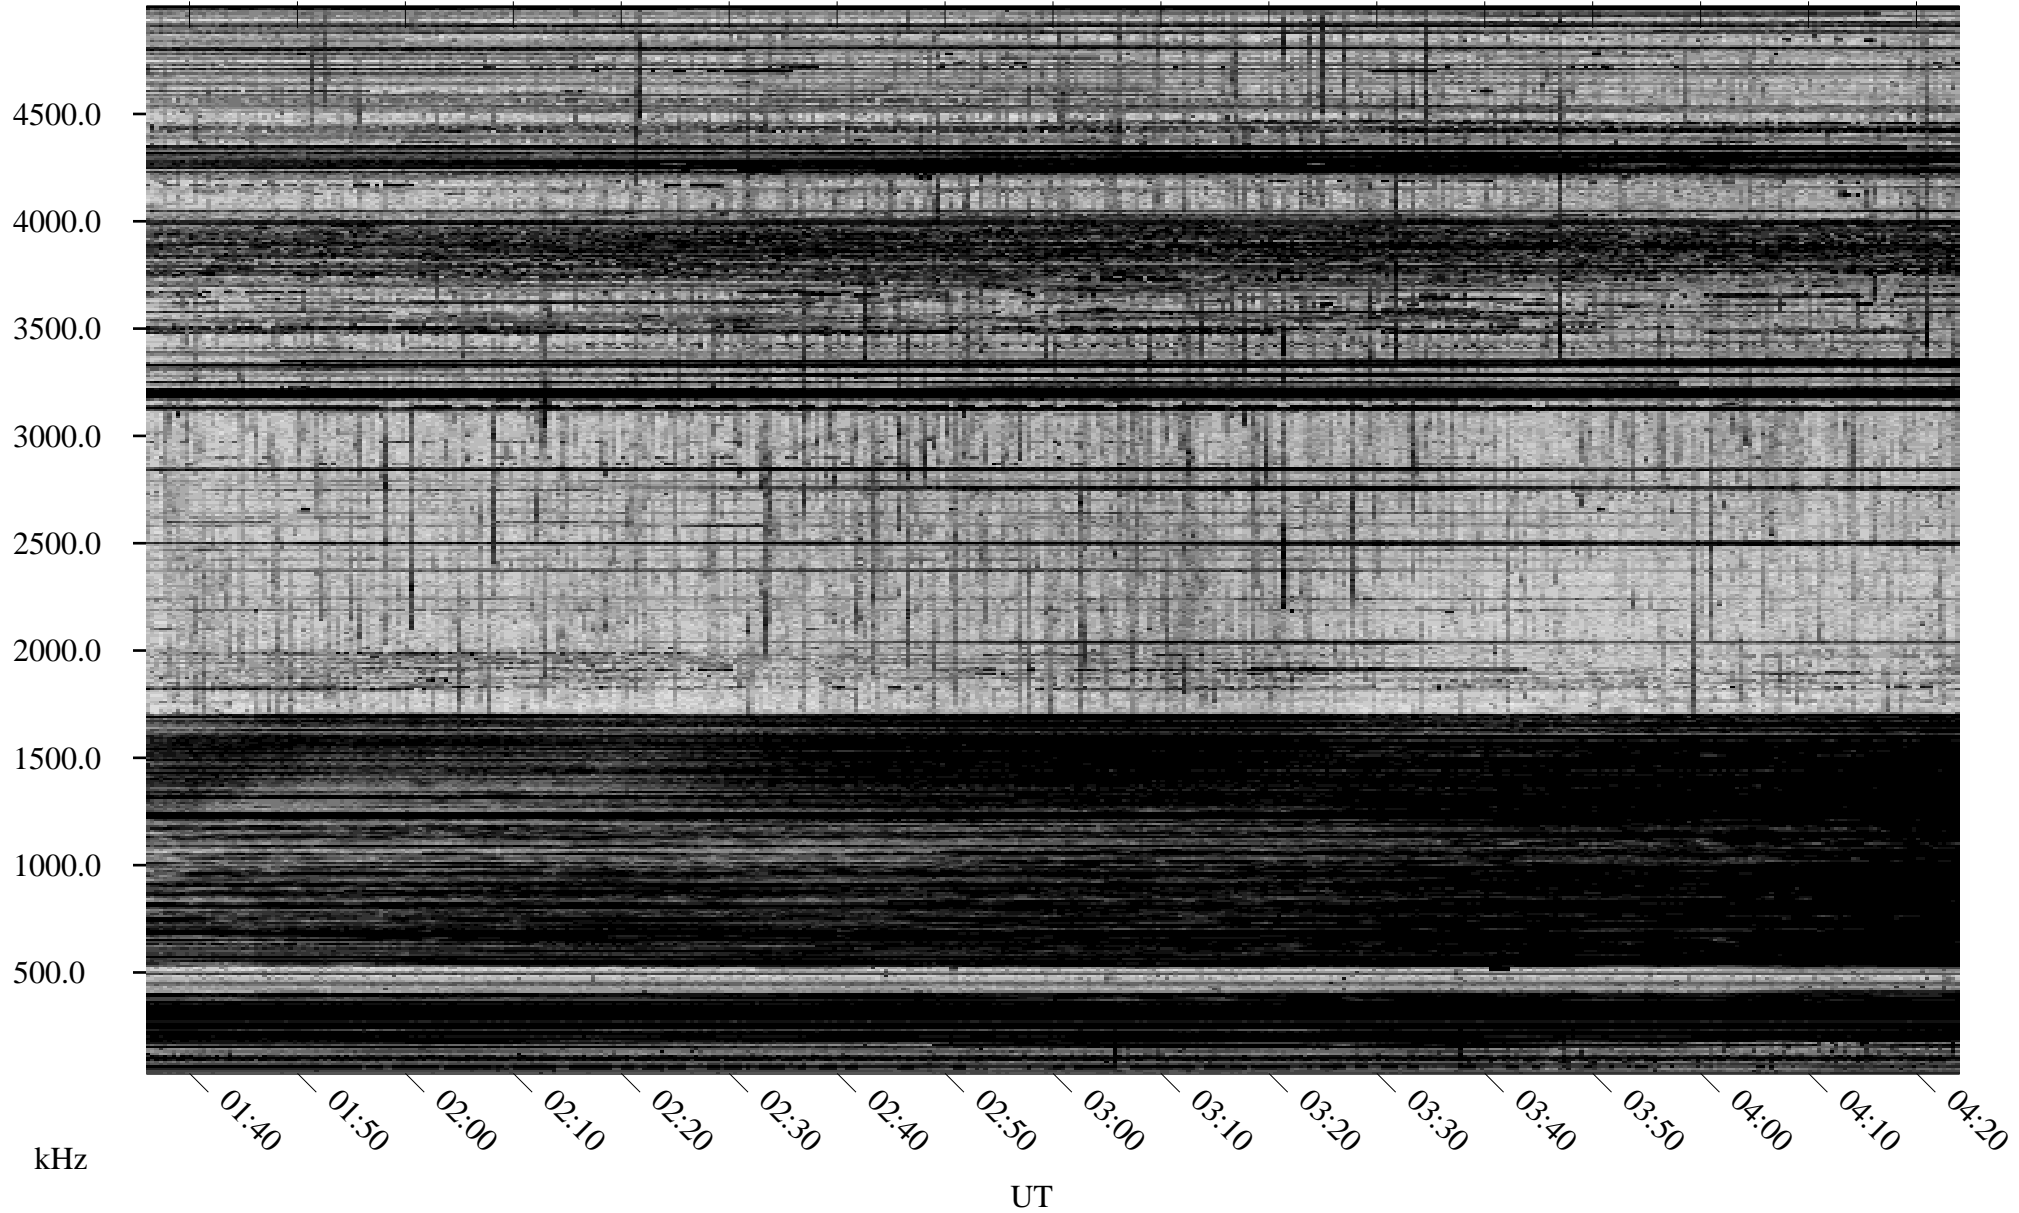

# 03/30/2005 Churchill, Manitoba

Linear Scale    Black = 161    White = 15

ch05089l.r00m max\_12

Page 1

# 03/30/2005 Churchill, Manitoba

Linear Scale    Black = 161    White = 15

ch05089l.r00m max\_12

Page 2

# 03/31/2005 Churchill, Manitoba

Linear Scale    Black = 161    White = 15

ch05089l.r00m max\_12

Page 3

# 03/31/2005 Churchill, Manitoba

Linear Scale    Black = 161    White = 15

ch05089l.r00m max\_12