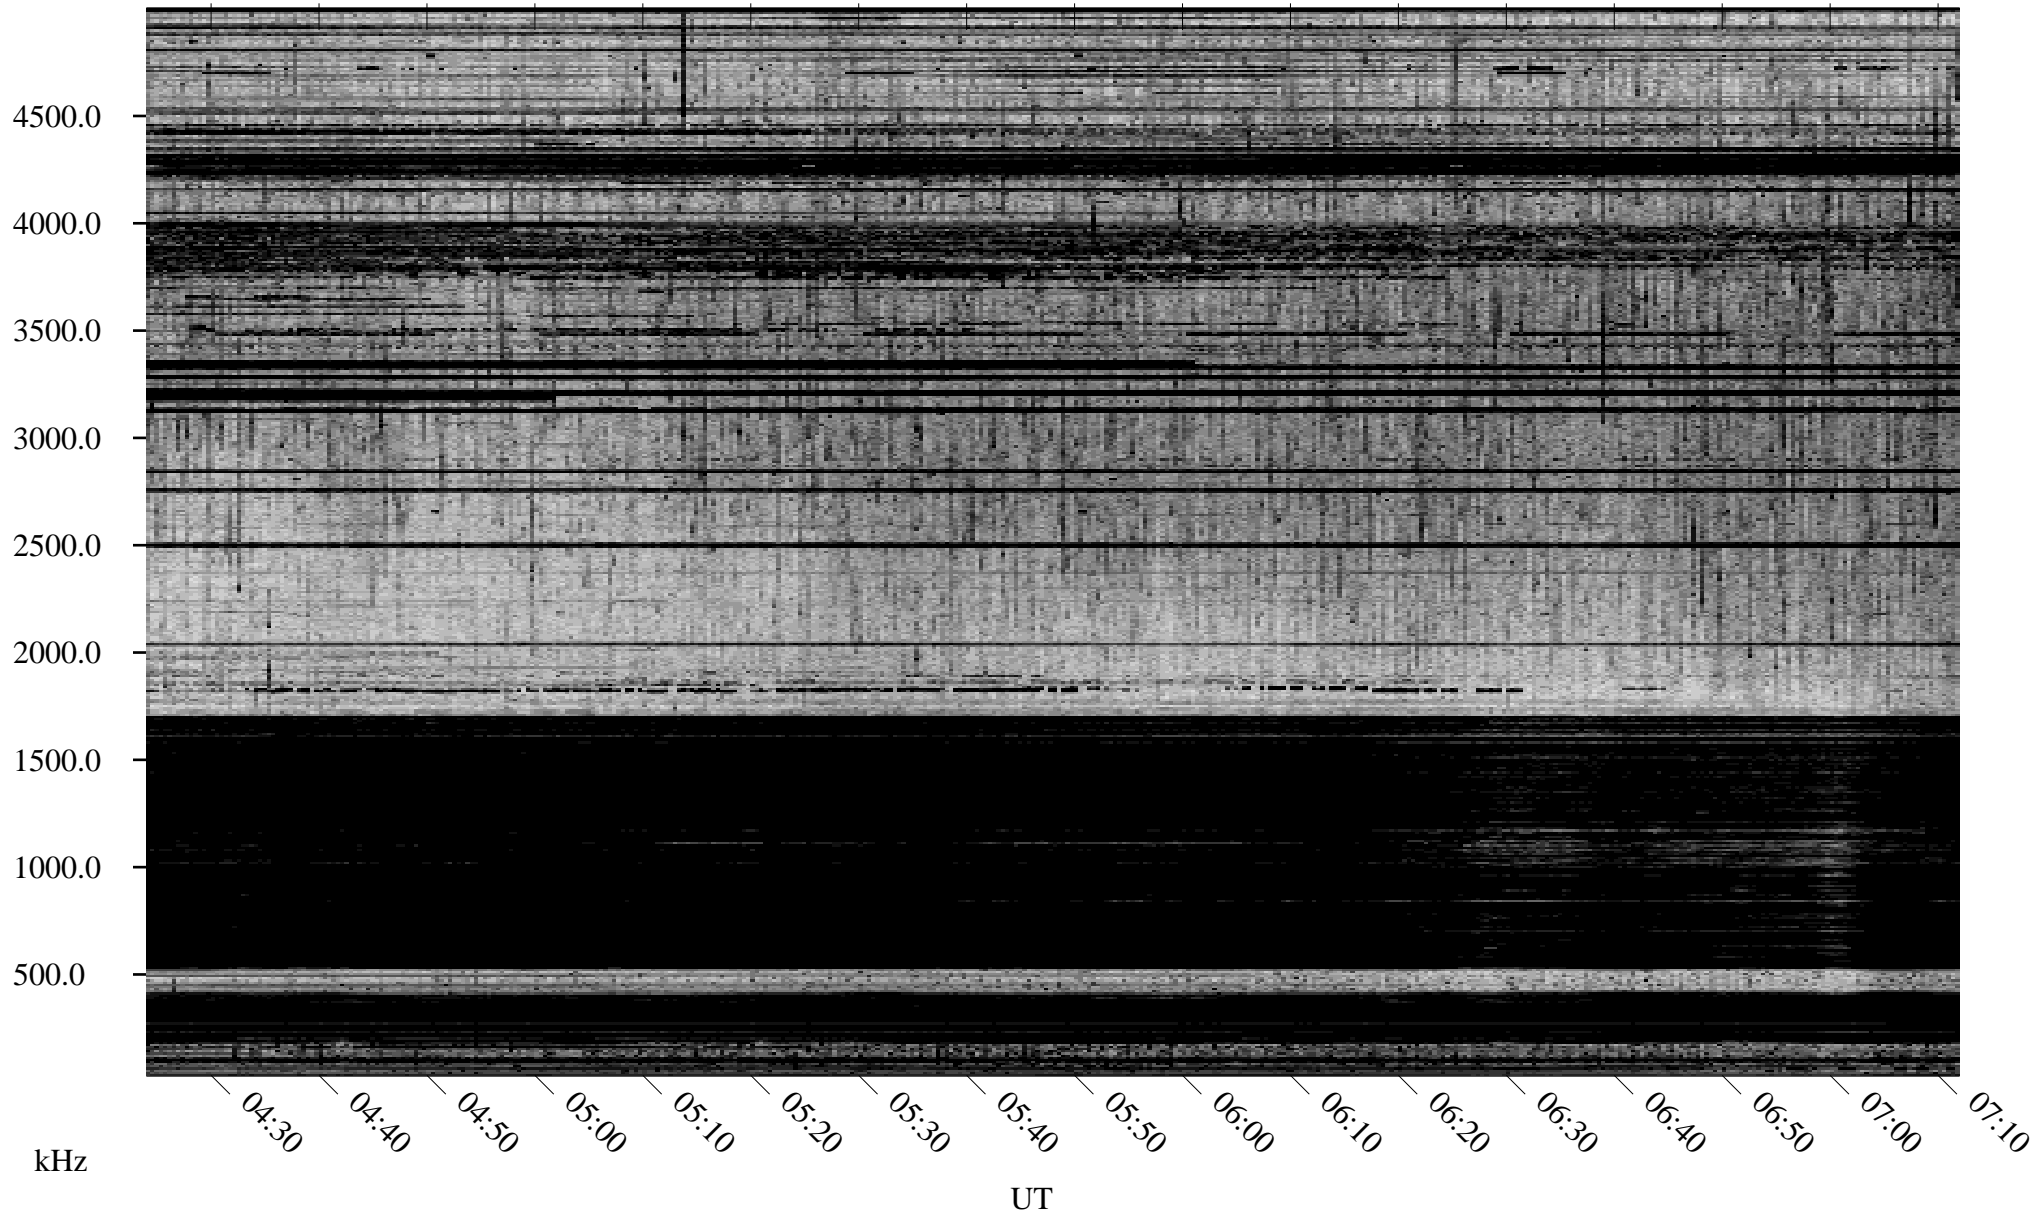

# 03/30/2005 Churchill, Manitoba

Linear Scale    Black = 161    White = 15

ch05089l.r00m max\_12

Page 1

# 03/31/2005 Churchill, Manitoba

Linear Scale    Black = 161    White = 15

ch05089l.r00m max\_12

Page 3

# 03/31/2005 Churchill, Manitoba

Linear Scale    Black = 161    White = 15

ch05089l.r00m max\_12

Page 4

# 03/31/2005 Churchill, Manitoba

Linear Scale    Black = 161    White = 15

ch05089l.r00m max\_12