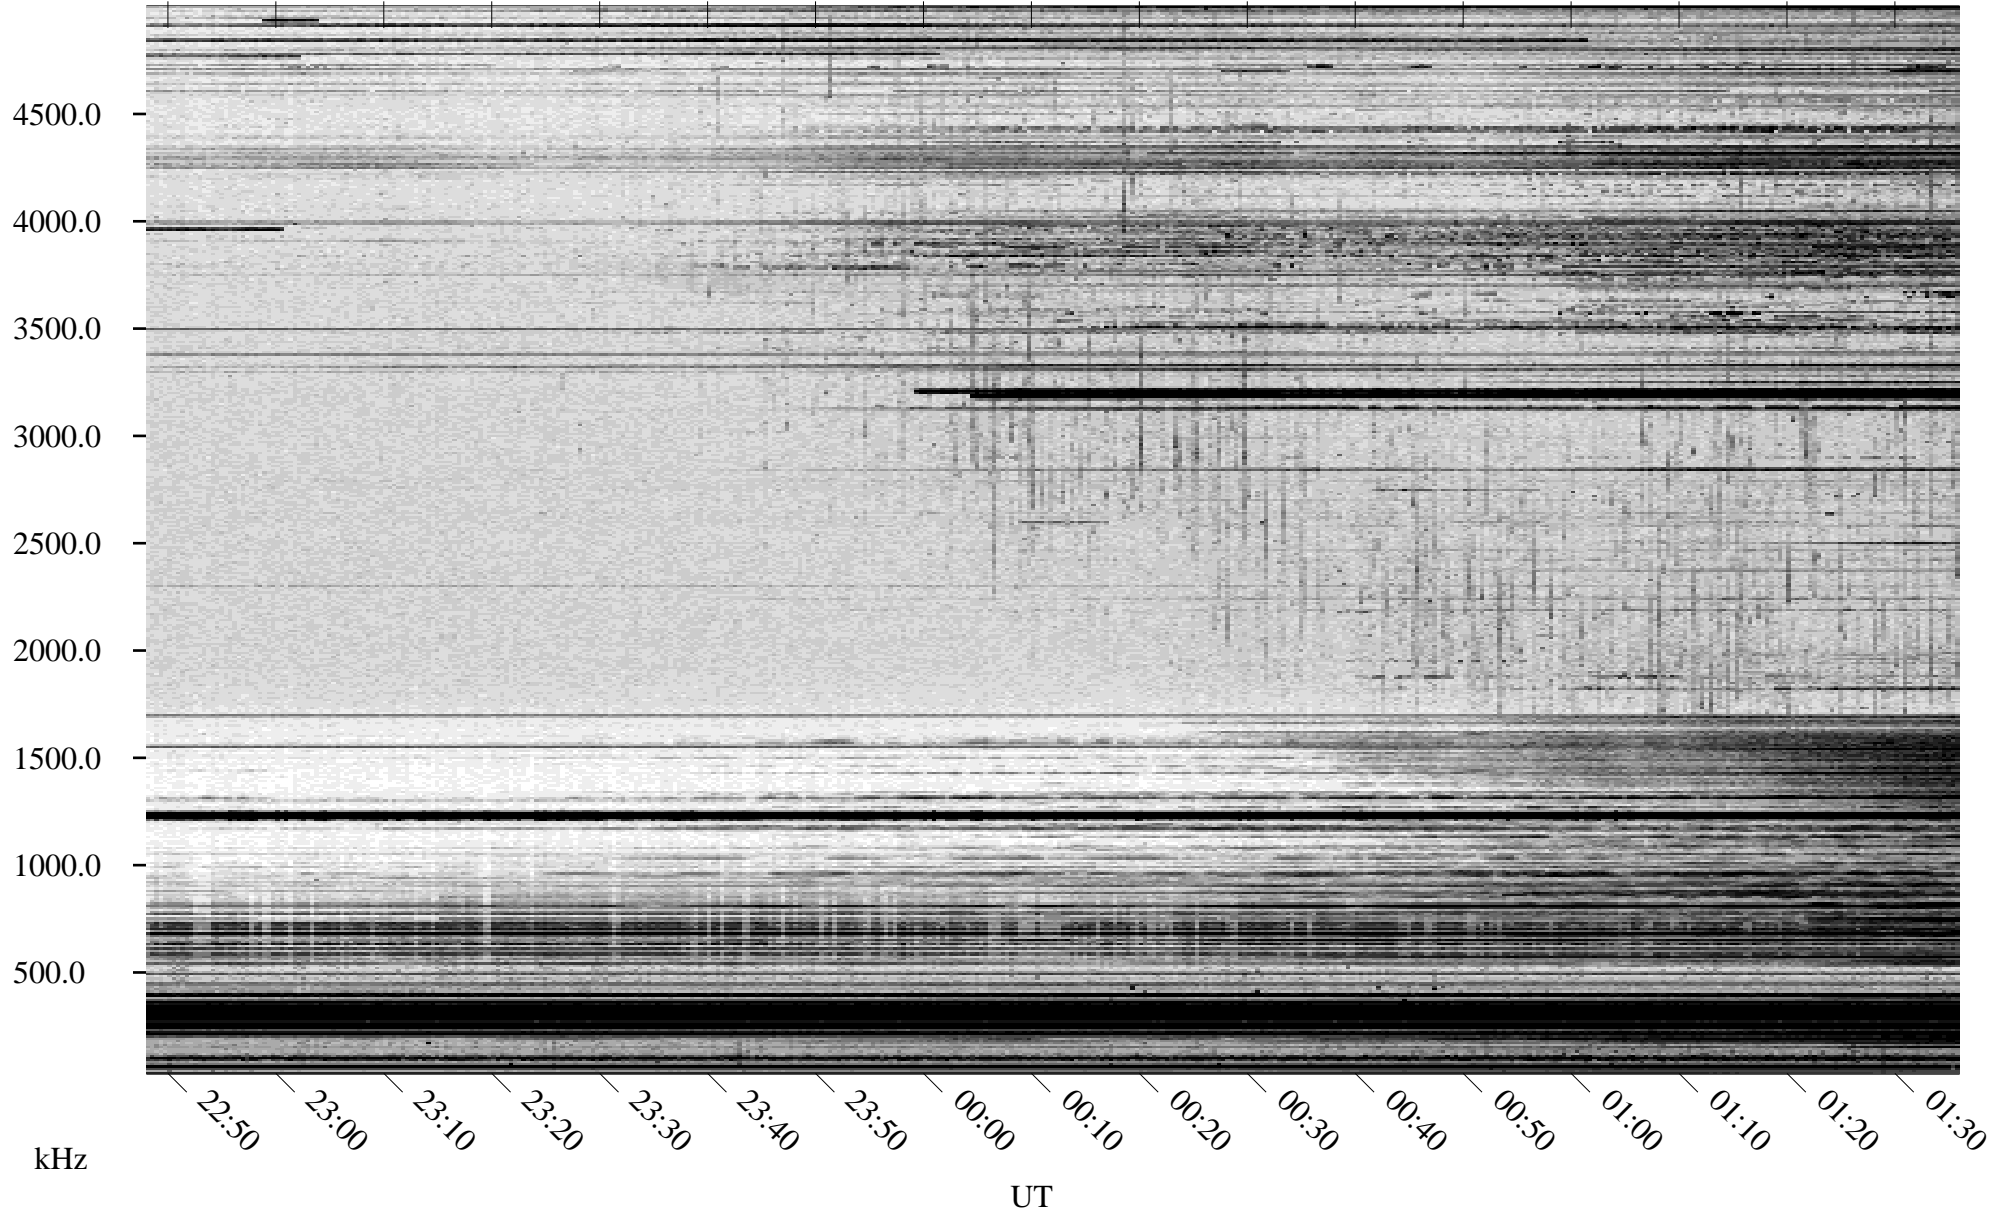

# 03/30/2005 Churchill, Manitoba

Linear Scale    Black = 161    White = 15

ch05089l.r00m max\_12

Page 1

# 03/30/2005 Churchill, Manitoba

Linear Scale    Black = 161    White = 15

ch05089l.r00m max\_12

Page 2

# 03/31/2005 Churchill, Manitoba

Linear Scale    Black = 161    White = 15

ch05089l.r00m max\_12

Page 3

# 03/31/2005 Churchill, Manitoba

Linear Scale    Black = 161    White = 15

ch05089l.r00m max\_12