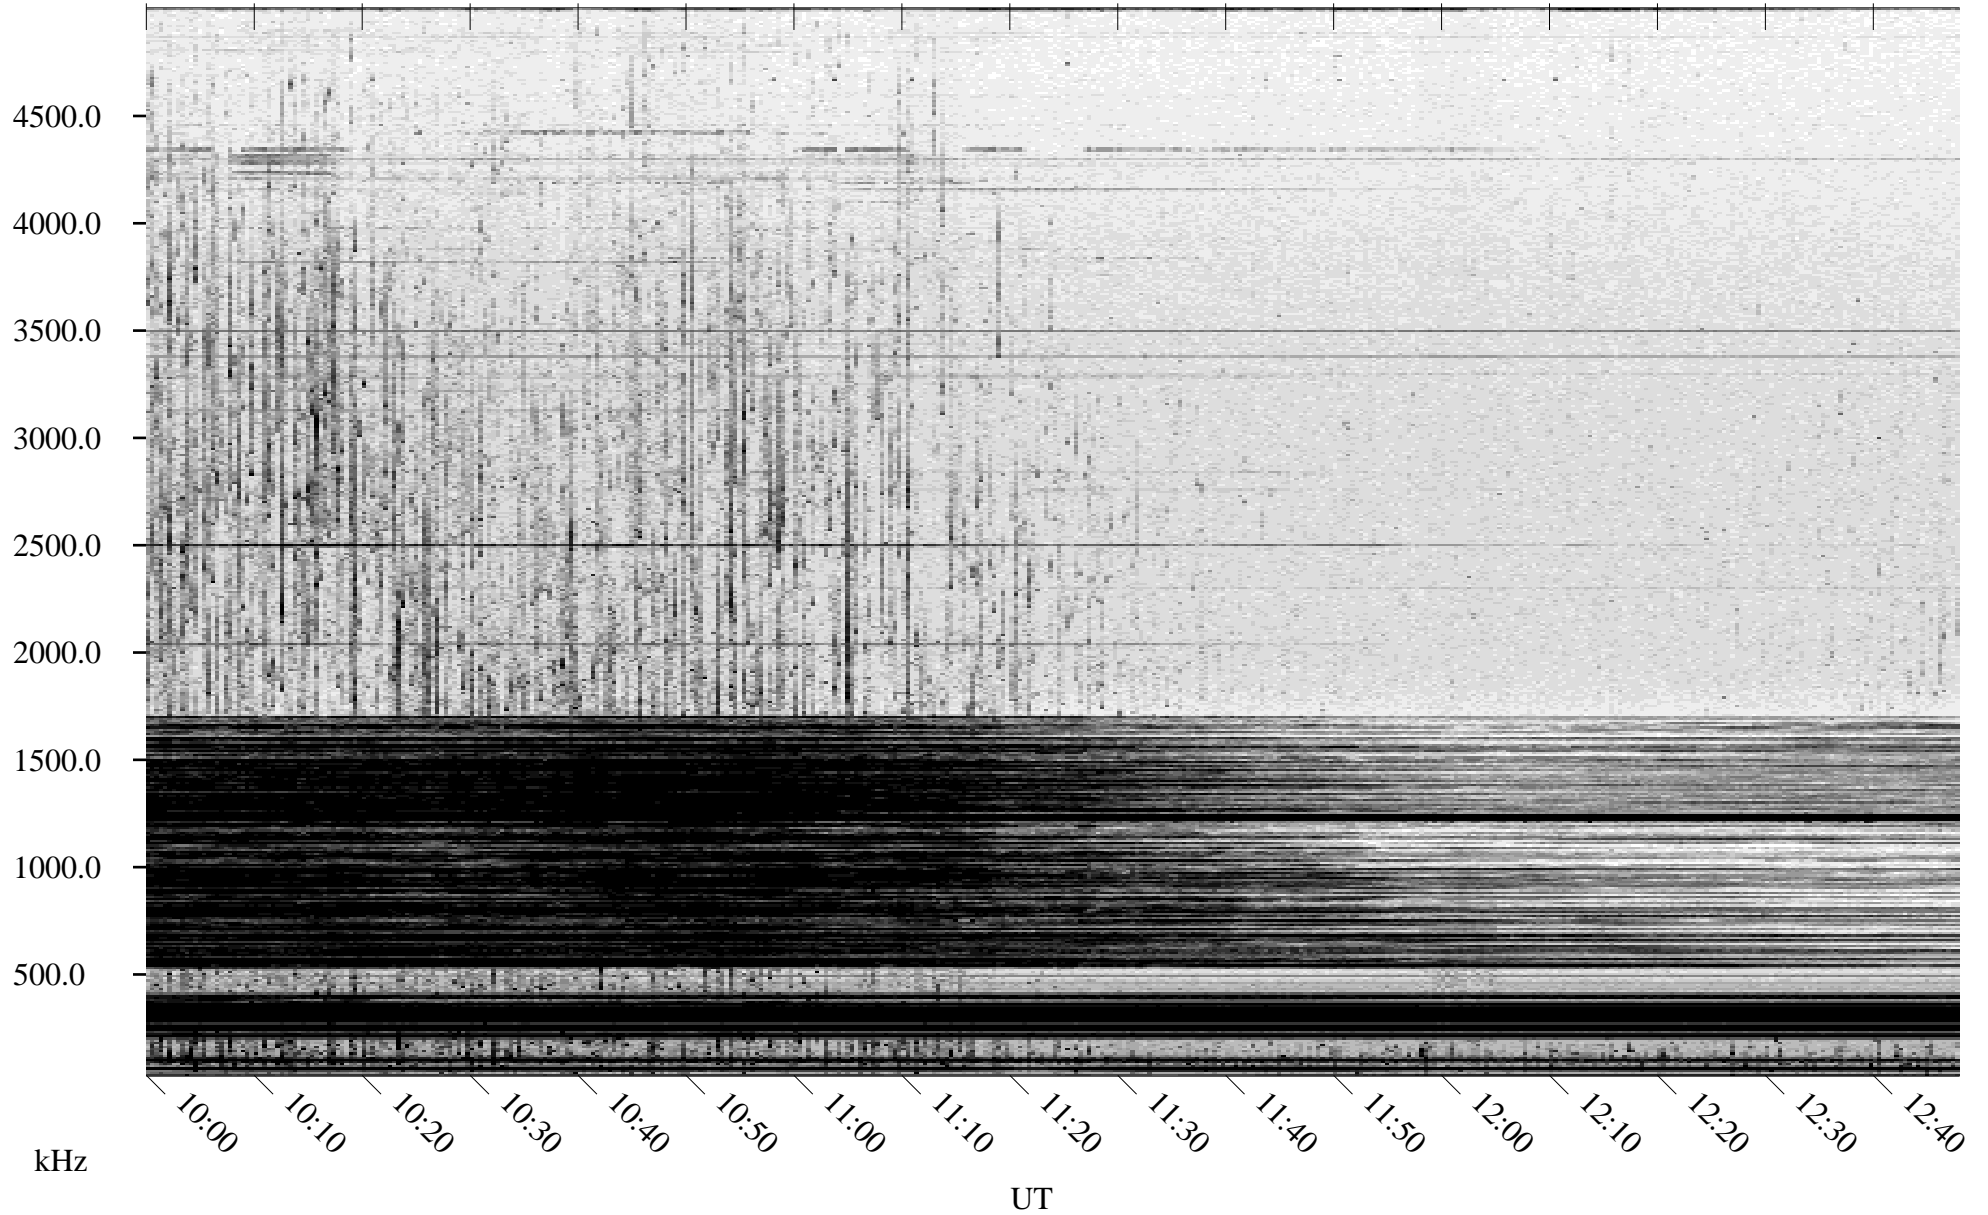

03/31/2005 Churchill, Manitoba

Linear Scale Black = 161 White = 15

ch05090l.r00m max_12

Page 1

03/31/2005 Churchill, Manitoba

Linear Scale Black = 161 White = 15

ch05090l.r00m max_12

Page 2

04/01/2005 Churchill, Manitoba

Linear Scale Black = 161 White = 15

ch05090l.r00m max_12

Page 3

04/01/2005 Churchill, Manitoba

Linear Scale Black = 161 White = 15

ch05090l.r00m max_12

Page 4

04/01/2005 Churchill, Manitoba

Linear Scale Black = 161 White = 15

ch05090l.r00m max_12

Page 5

04/01/2005 Churchill, Manitoba

Linear Scale Black = 161 White = 15

ch05090l.r00m max_12

Page 6

04/01/2005 Churchill, Manitoba

Linear Scale Black = 161 White = 15

ch05090l.r00m max_12

Page 7

04/01/2005 Churchill, Manitoba

Linear Scale Black = 161 White = 15

ch05090l.r00m max_12

Page 8