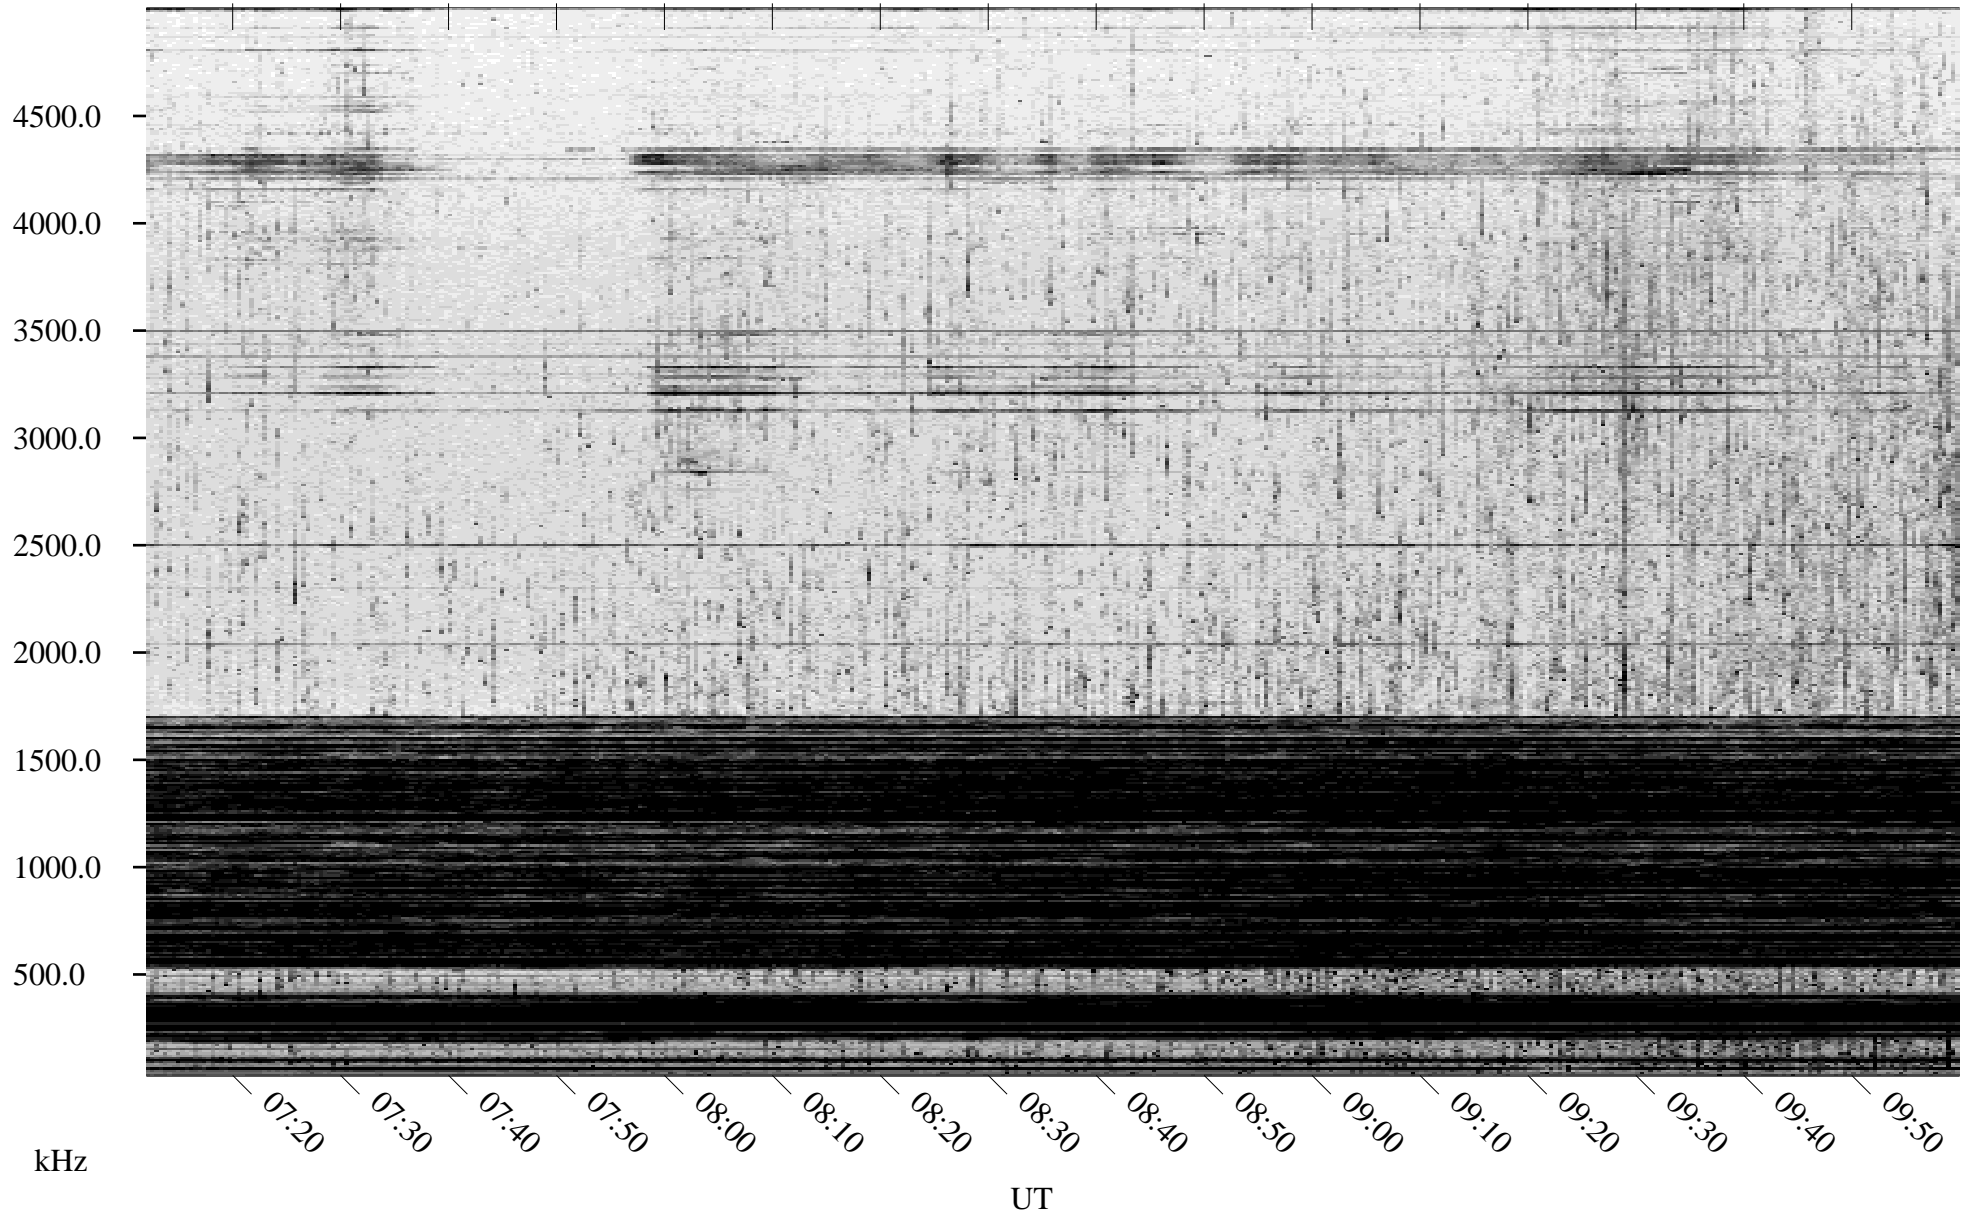

03/31/2005 Churchill, Manitoba

Linear Scale Black = 161 White = 15

ch05090l.r00m max_12

Page 1

03/31/2005 Churchill, Manitoba

Linear Scale Black = 161 White = 15

ch05090l.r00m max_12

Page 2

04/01/2005 Churchill, Manitoba

Linear Scale Black = 161 White = 15

ch05090l.r00m max_12

Page 3

04/01/2005 Churchill, Manitoba

Linear Scale Black = 161 White = 15

ch05090l.r00m max_12

Page 4

04/01/2005 Churchill, Manitoba

Linear Scale Black = 161 White = 15

ch05090l.r00m max_12

Page 5

04/01/2005 Churchill, Manitoba

Linear Scale Black = 161 White = 15

ch05090l.r00m max_12

Page 6

04/01/2005 Churchill, Manitoba

Linear Scale Black = 161 White = 15

ch05090l.r00m max_12

Page 7

04/01/2005 Churchill, Manitoba

Linear Scale Black = 161 White = 15

ch05090l.r00m max_12

Page 8