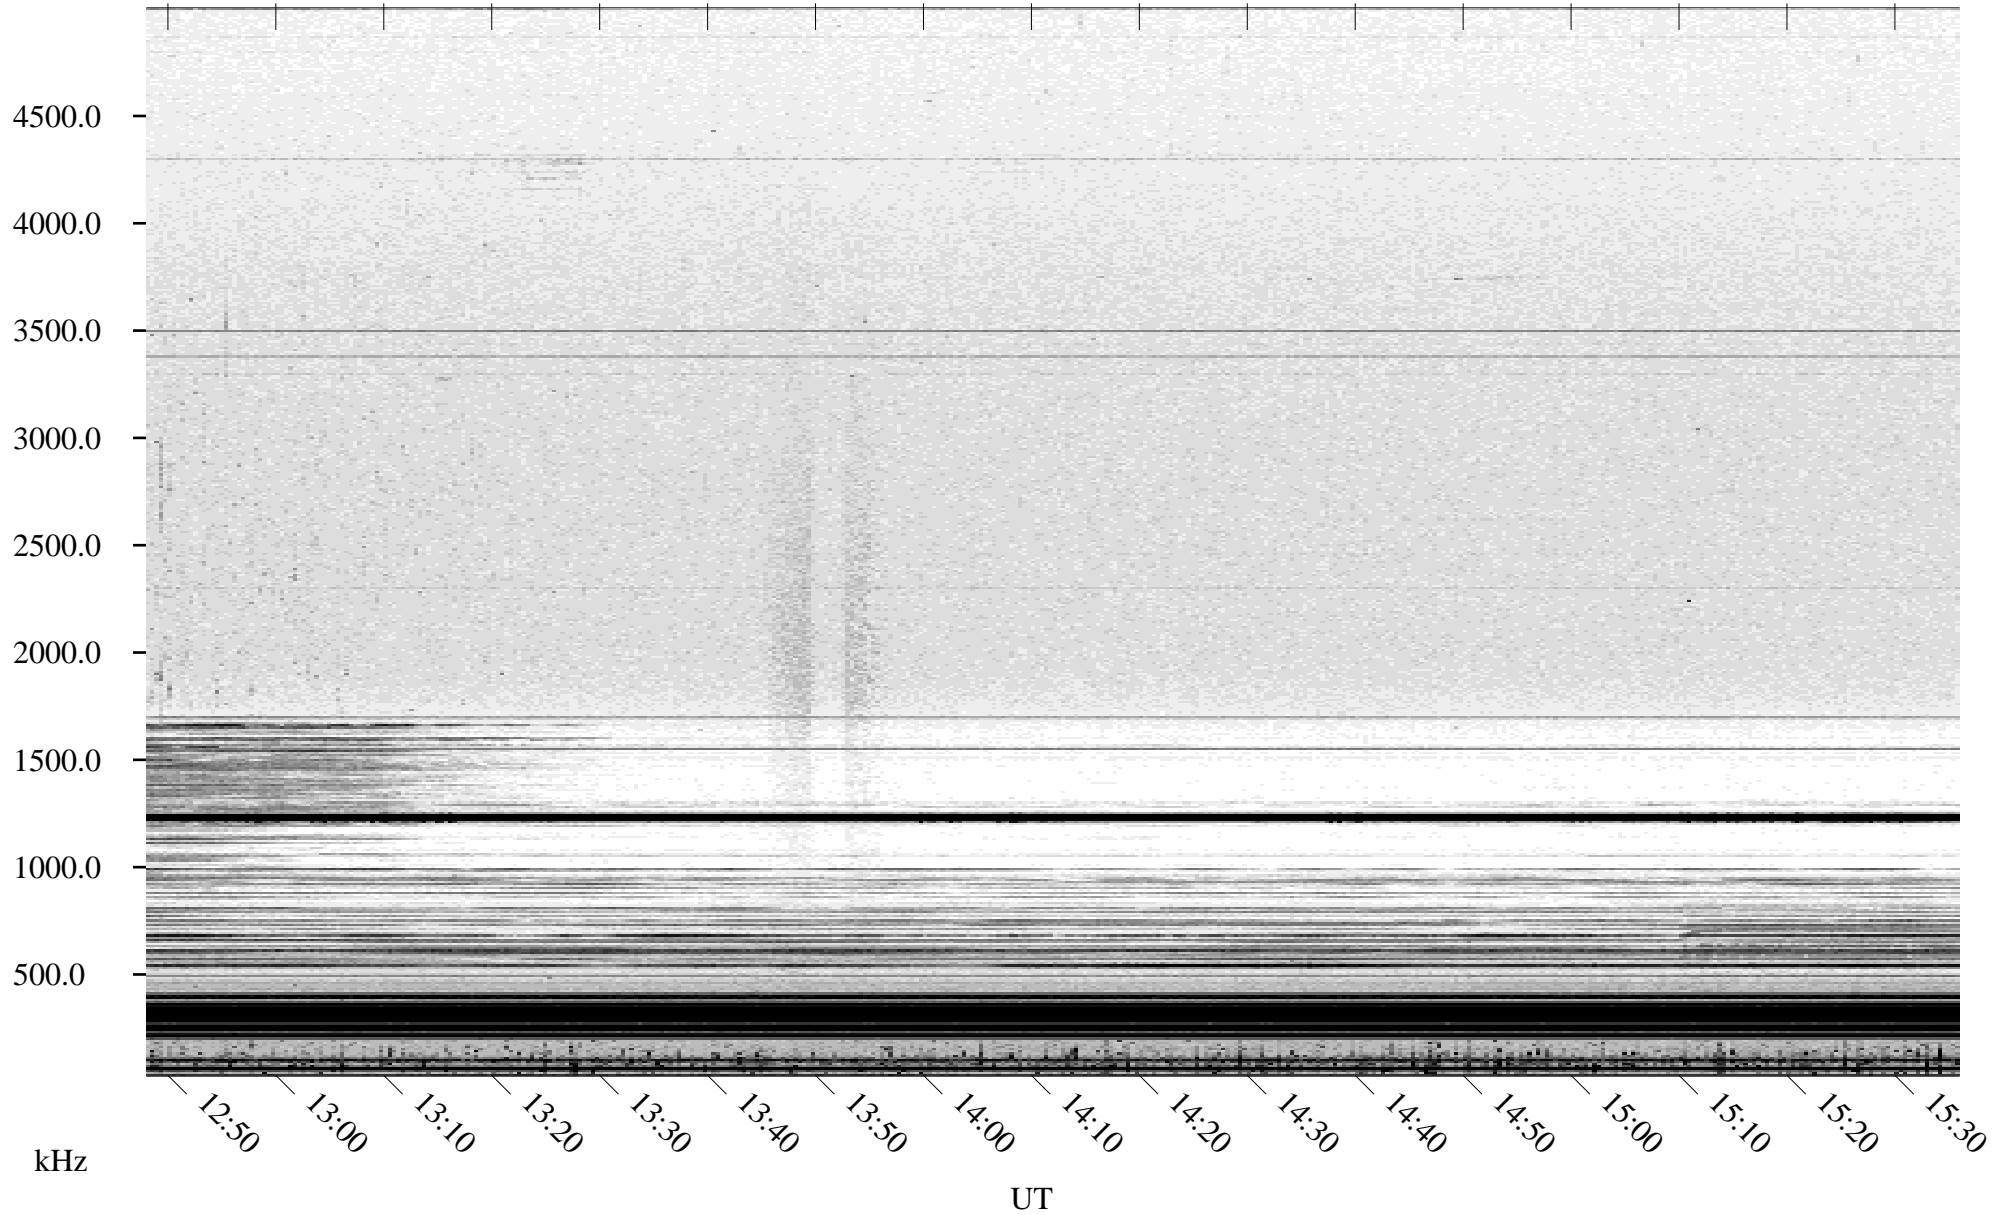

03/31/2005 Churchill, Manitoba

Linear Scale Black = 161 White = 15

ch05090l.r00m max_12

Page 1

03/31/2005 Churchill, Manitoba

Linear Scale Black = 161 White = 15

ch05090l.r00m max_12

Page 2

04/01/2005 Churchill, Manitoba

Linear Scale Black = 161 White = 15

ch05090l.r00m max_12

Page 3

04/01/2005 Churchill, Manitoba

Linear Scale Black = 161 White = 15

ch05090l.r00m max_12

Page 4

04/01/2005 Churchill, Manitoba

Linear Scale Black = 161 White = 15

ch05090l.r00m max_12

Page 5

04/01/2005 Churchill, Manitoba

Linear Scale Black = 161 White = 15

ch05090l.r00m max_12

Page 6

04/01/2005 Churchill, Manitoba

Linear Scale Black = 161 White = 15

ch05090l.r00m max_12

Page 7

04/01/2005 Churchill, Manitoba

Linear Scale Black = 161 White = 15

ch05090l.r00m max_12

Page 8