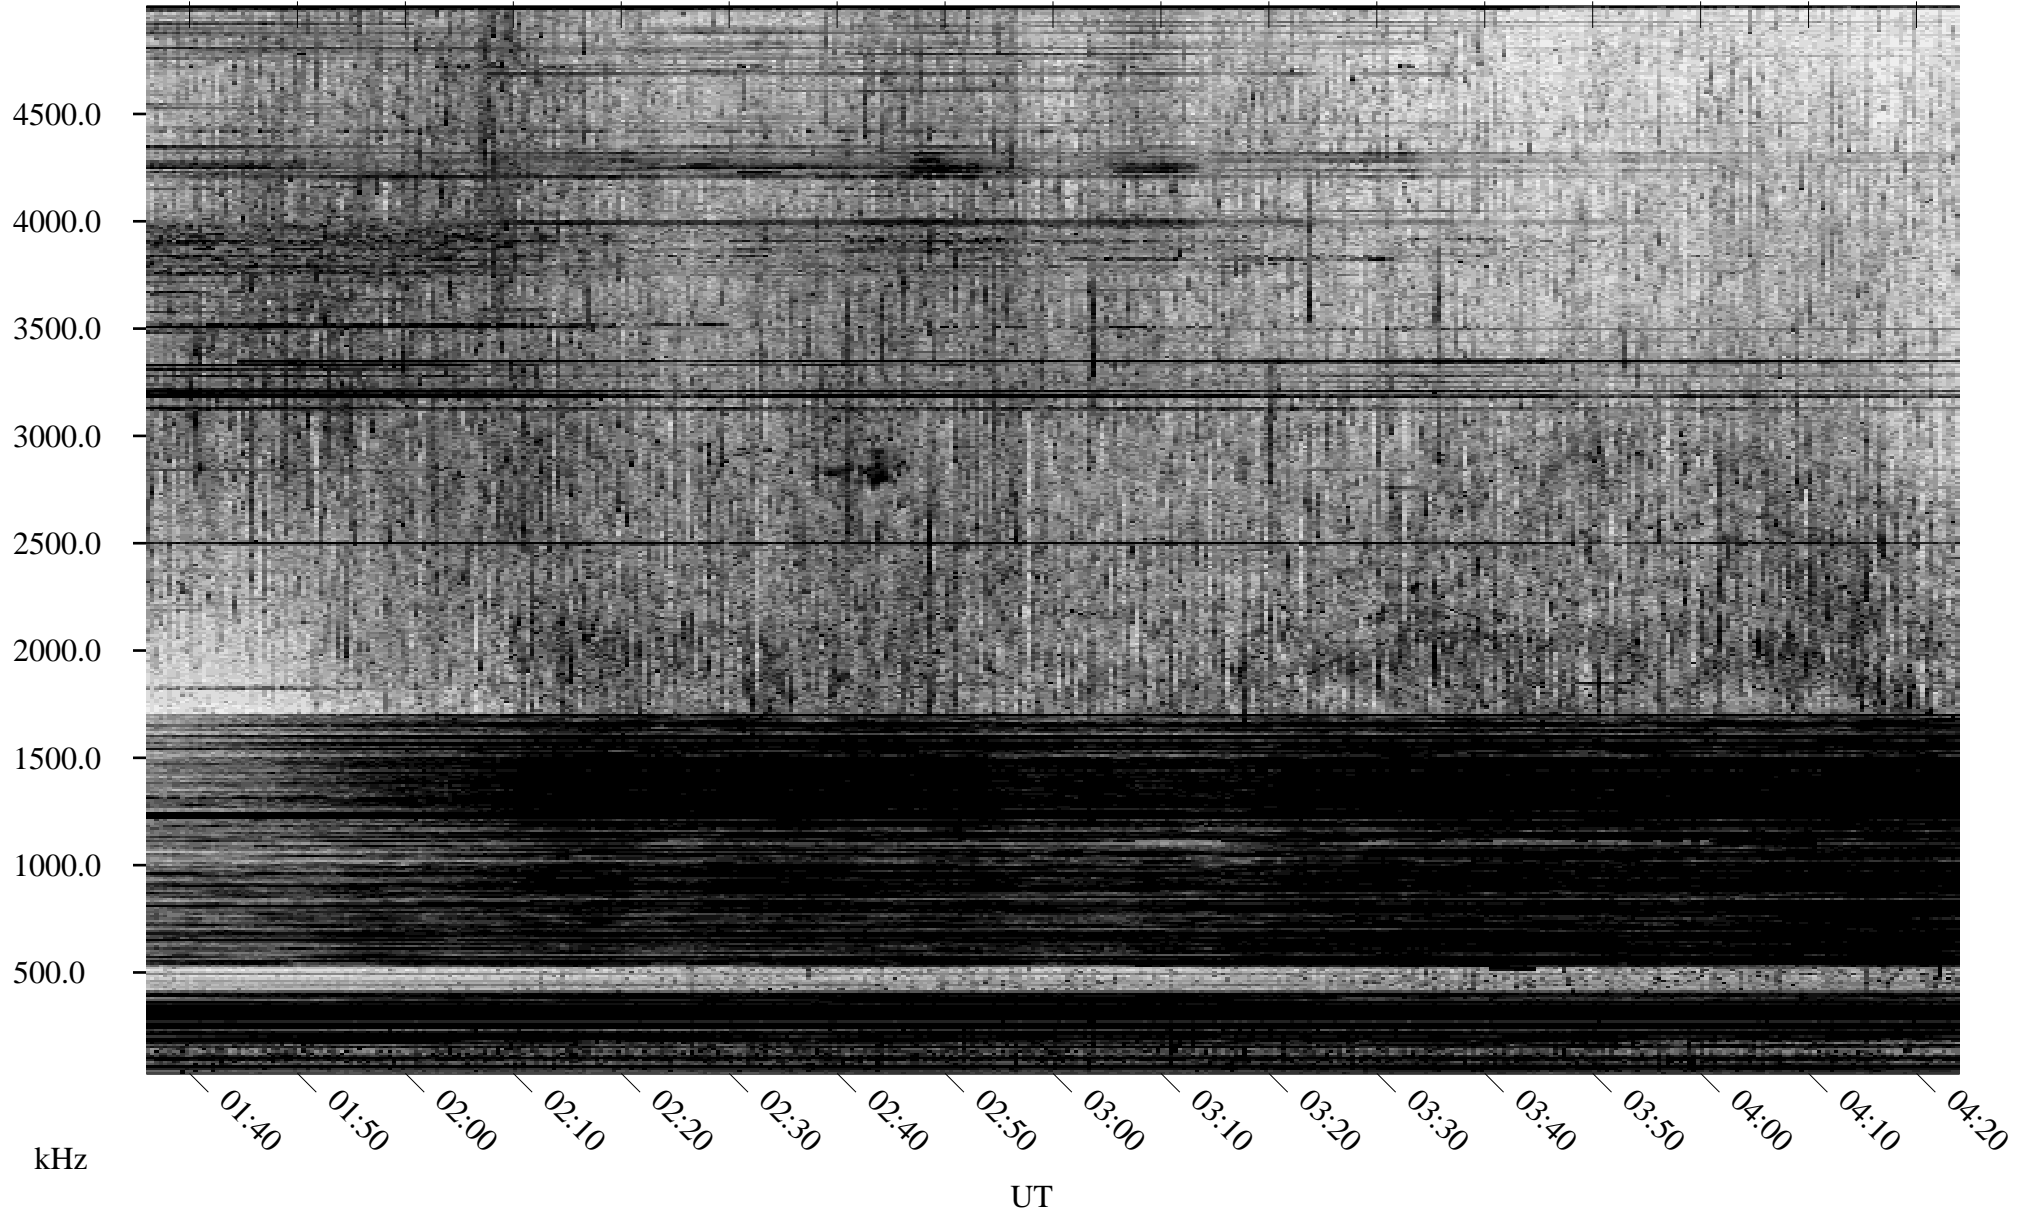

03/31/2005 Churchill, Manitoba

Linear Scale Black = 161 White = 15

ch05090l.r00m max_12

Page 1

03/31/2005 Churchill, Manitoba

Linear Scale Black = 161 White = 15

ch05090l.r00m max_12

Page 2

04/01/2005 Churchill, Manitoba

Linear Scale Black = 161 White = 15

ch05090l.r00m max_12

Page 3

04/01/2005 Churchill, Manitoba

Linear Scale Black = 161 White = 15

ch05090l.r00m max_12

Page 4

04/01/2005 Churchill, Manitoba

Linear Scale Black = 161 White = 15

ch05090l.r00m max_12

Page 5

04/01/2005 Churchill, Manitoba

Linear Scale Black = 161 White = 15

ch05090l.r00m max_12

Page 6

04/01/2005 Churchill, Manitoba

Linear Scale Black = 161 White = 15

ch05090l.r00m max_12

Page 7

04/01/2005 Churchill, Manitoba

Linear Scale Black = 161 White = 15

ch05090l.r00m max_12

Page 8