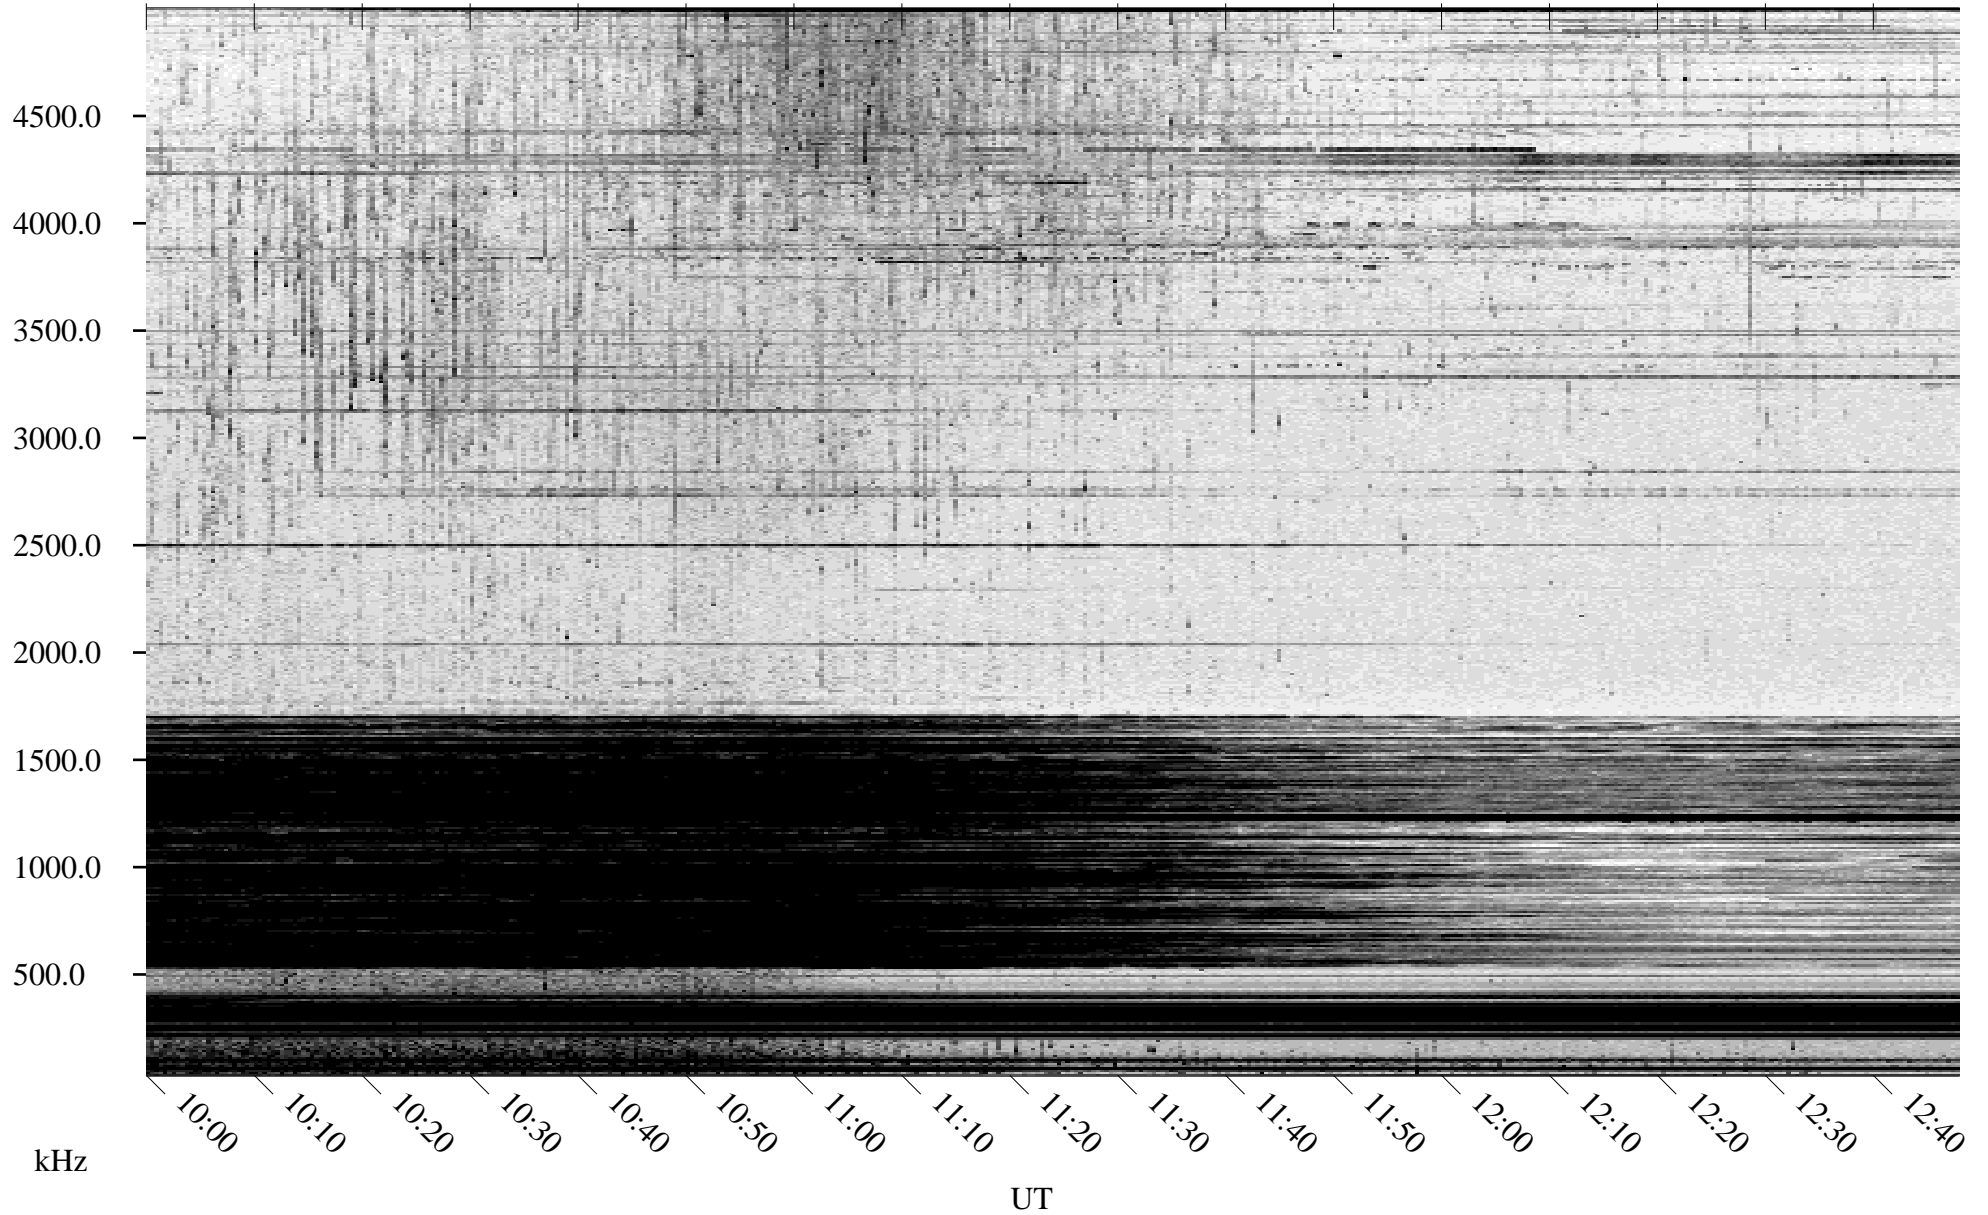

04/01/2005 Churchill, Manitoba

Linear Scale Black = 161 White = 15

ch050911.r00m max_12

Page 1

04/01/2005 Churchill, Manitoba

Linear Scale Black = 161 White = 15

ch050911.r00m max_12

Page 2

04/02/2005 Churchill, Manitoba

Linear Scale Black = 161 White = 15

ch050911.r00m max_12

Page 3

04/02/2005 Churchill, Manitoba

Linear Scale Black = 161 White = 15

ch050911.r00m max_12

Page 4

04/02/2005 Churchill, Manitoba

Linear Scale Black = 161 White = 15

ch050911.r00m max_12

Page 5

04/02/2005 Churchill, Manitoba

Linear Scale Black = 161 White = 15

ch050911.r00m max_12

Page 6

04/02/2005 Churchill, Manitoba

Linear Scale Black = 161 White = 15

ch050911.r00m max_12

Page 7

04/02/2005 Churchill, Manitoba

Linear Scale Black = 161 White = 15

ch050911.r00m max_12