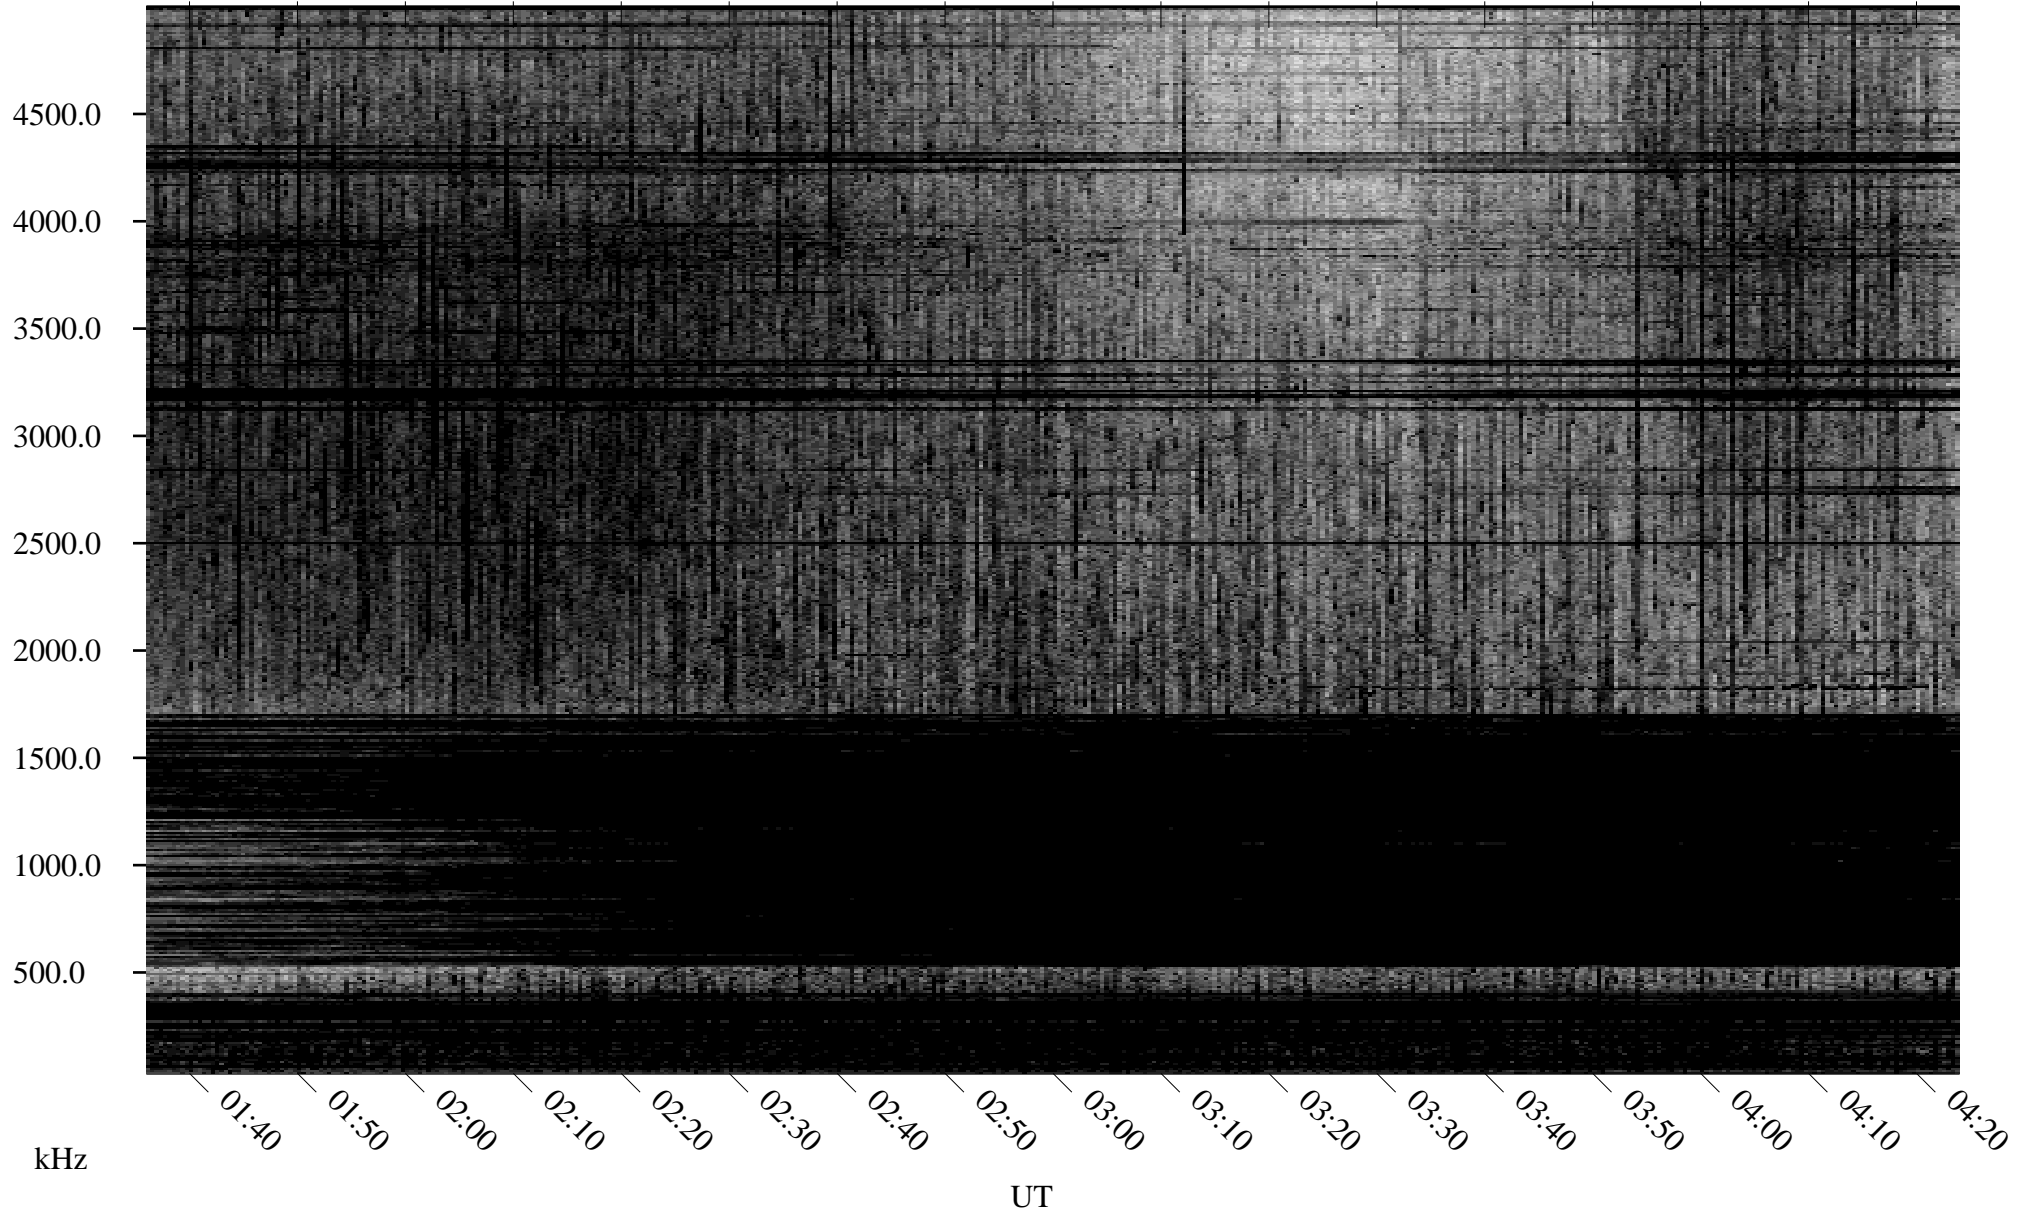

04/01/2005 Churchill, Manitoba

Linear Scale Black = 161 White = 15

ch050911.r00m max_12

Page 1

04/01/2005 Churchill, Manitoba

Linear Scale Black = 161 White = 15

ch050911.r00m max_12

Page 2

04/02/2005 Churchill, Manitoba

Linear Scale Black = 161 White = 15

ch050911.r00m max_12

Page 3

04/02/2005 Churchill, Manitoba

Linear Scale Black = 161 White = 15

ch050911.r00m max_12

Page 4

04/02/2005 Churchill, Manitoba

Linear Scale Black = 161 White = 15

ch050911.r00m max_12

Page 5

04/02/2005 Churchill, Manitoba

Linear Scale Black = 161 White = 15

ch050911.r00m max_12

Page 6

04/02/2005 Churchill, Manitoba

Linear Scale Black = 161 White = 15

ch050911.r00m max_12

Page 7

04/02/2005 Churchill, Manitoba

Linear Scale Black = 161 White = 15

ch050911.r00m max_12