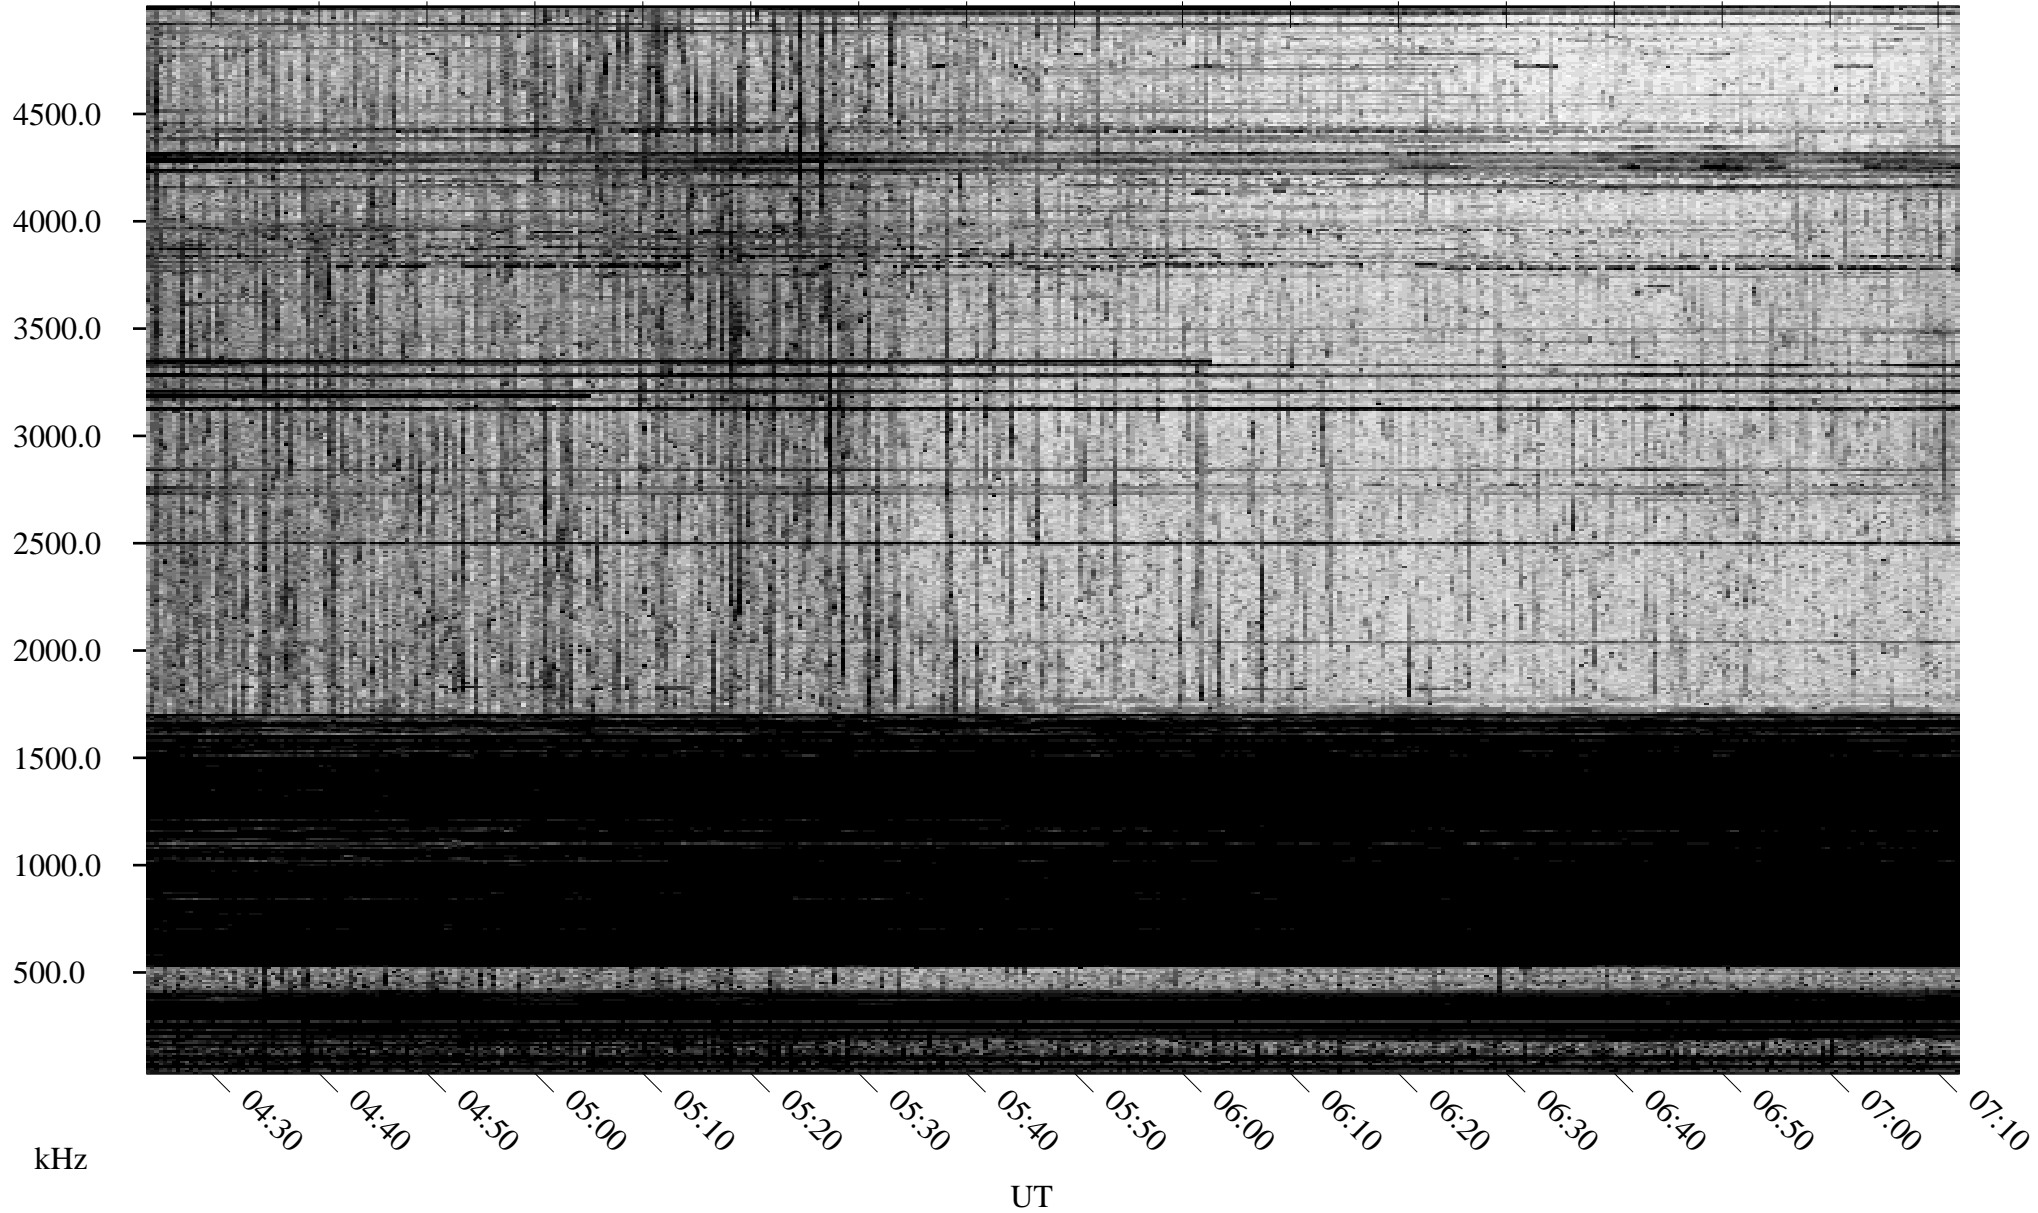

04/01/2005 Churchill, Manitoba

Linear Scale Black = 161 White = 15

ch050911.r00m max_12

Page 1

04/01/2005 Churchill, Manitoba

Linear Scale Black = 161 White = 15

ch050911.r00m max_12

Page 2

04/02/2005 Churchill, Manitoba

Linear Scale Black = 161 White = 15

ch050911.r00m max_12

Page 3

04/02/2005 Churchill, Manitoba

Linear Scale Black = 161 White = 15

ch050911.r00m max_12

Page 4

04/02/2005 Churchill, Manitoba

Linear Scale Black = 161 White = 15

ch050911.r00m max_12

Page 5

04/02/2005 Churchill, Manitoba

Linear Scale Black = 161 White = 15

ch050911.r00m max_12

Page 6

04/02/2005 Churchill, Manitoba

Linear Scale Black = 161 White = 15

ch050911.r00m max_12

Page 7

04/02/2005 Churchill, Manitoba

Linear Scale Black = 161 White = 15

ch050911.r00m max_12