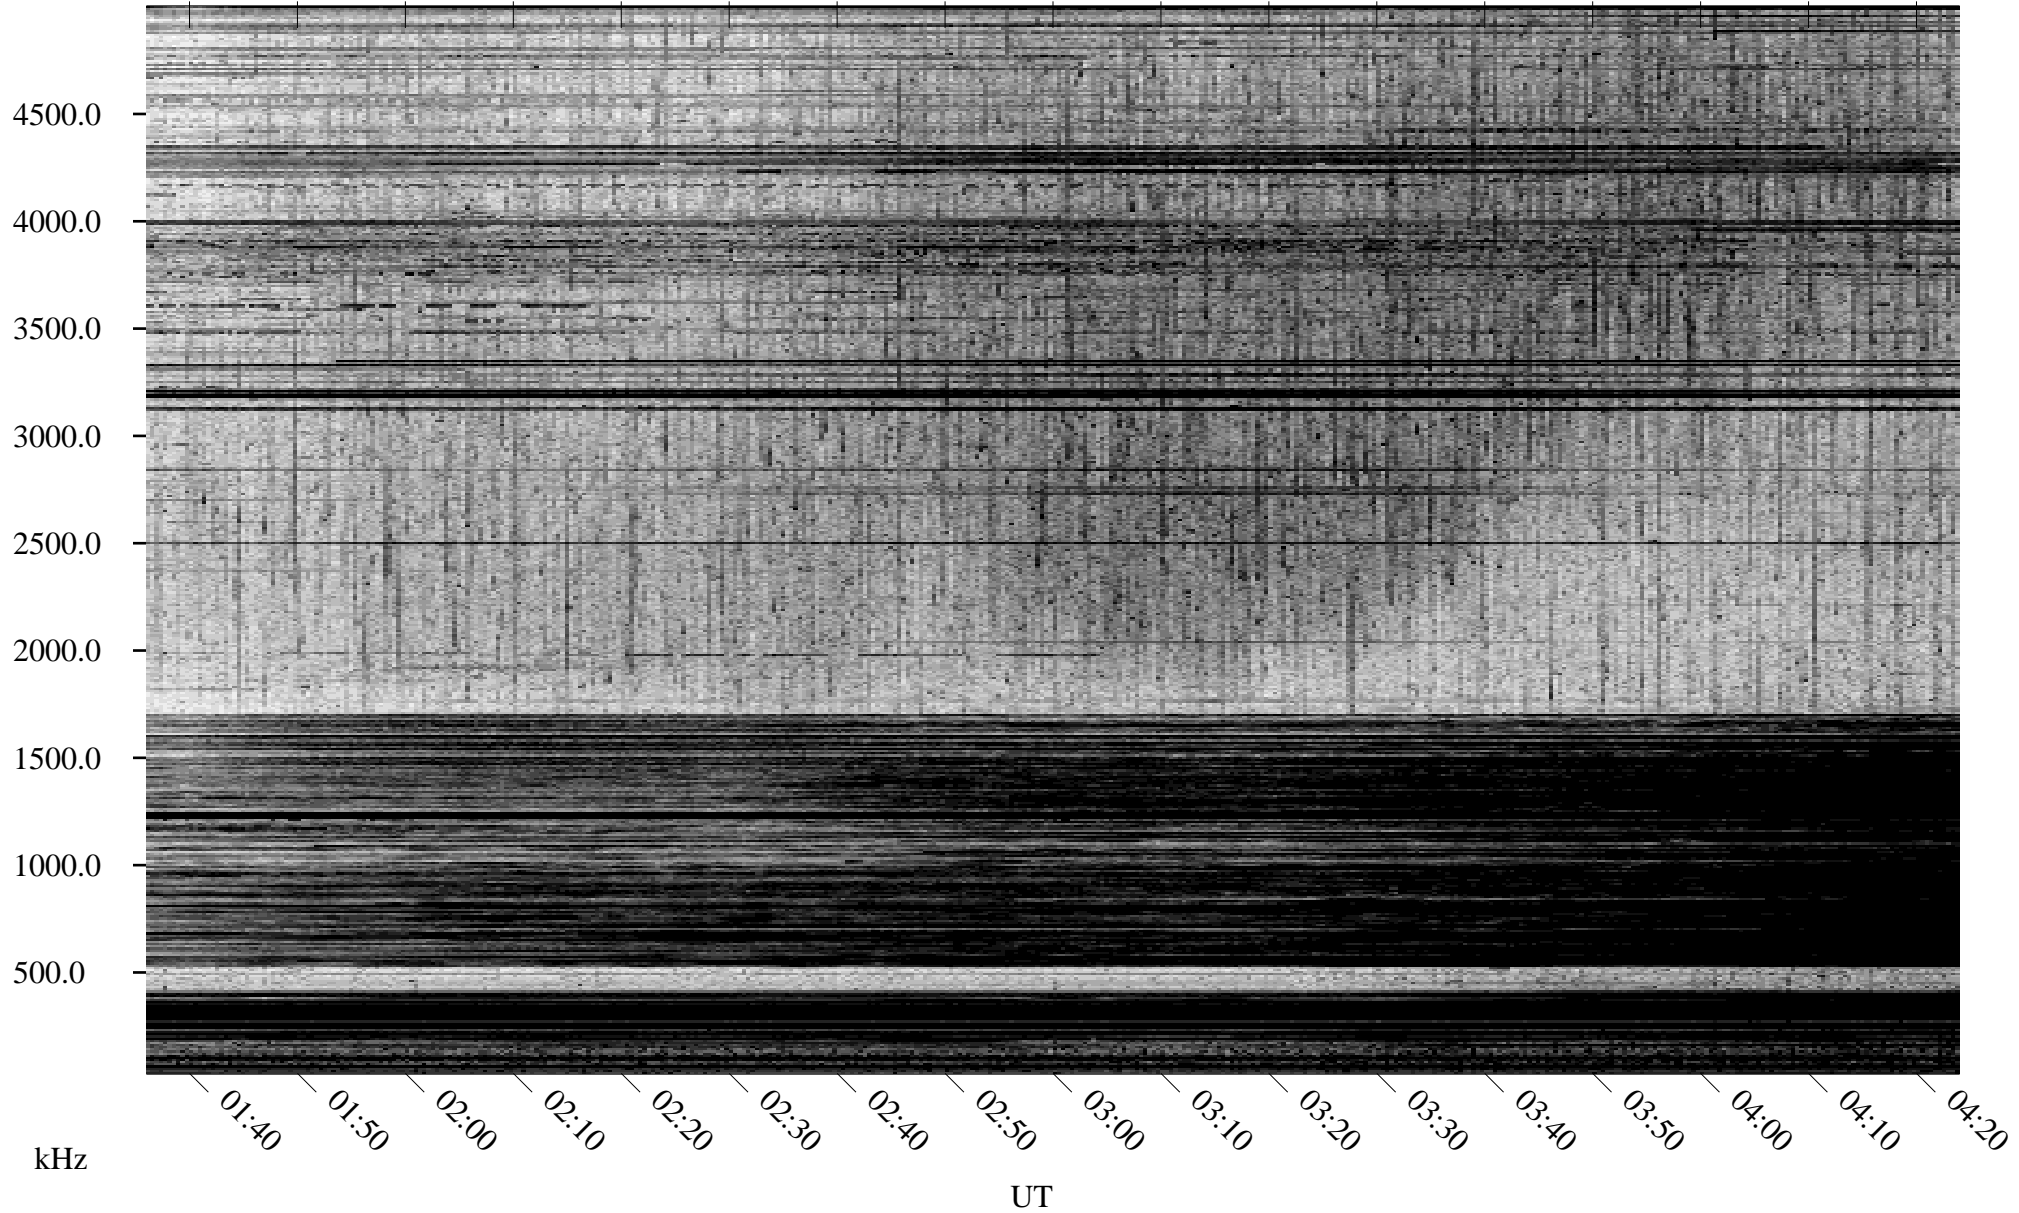

04/02/2005 Churchill, Manitoba

Linear Scale Black = 161 White = 15

ch05092l.r00m max_12

Page 1

04/02/2005 Churchill, Manitoba

Linear Scale Black = 161 White = 15

ch05092l.r00m max_12

Page 2

04/03/2005 Churchill, Manitoba

Linear Scale Black = 161 White = 15

ch05092l.r00m max_12

Page 3

04/03/2005 Churchill, Manitoba

Linear Scale Black = 161 White = 15

ch05092l.r00m max_12

Page 4

04/03/2005 Churchill, Manitoba

Linear Scale Black = 161 White = 15

ch05092l.r00m max_12

04/03/2005 Churchill, Manitoba

Linear Scale Black = 161 White = 15

ch05092l.r00m max_12

Page 6

04/03/2005 Churchill, Manitoba

Linear Scale Black = 161 White = 15

ch05092l.r00m max_12

Page 7

04/03/2005 Churchill, Manitoba

Linear Scale Black = 161 White = 15

ch05092l.r00m max_12