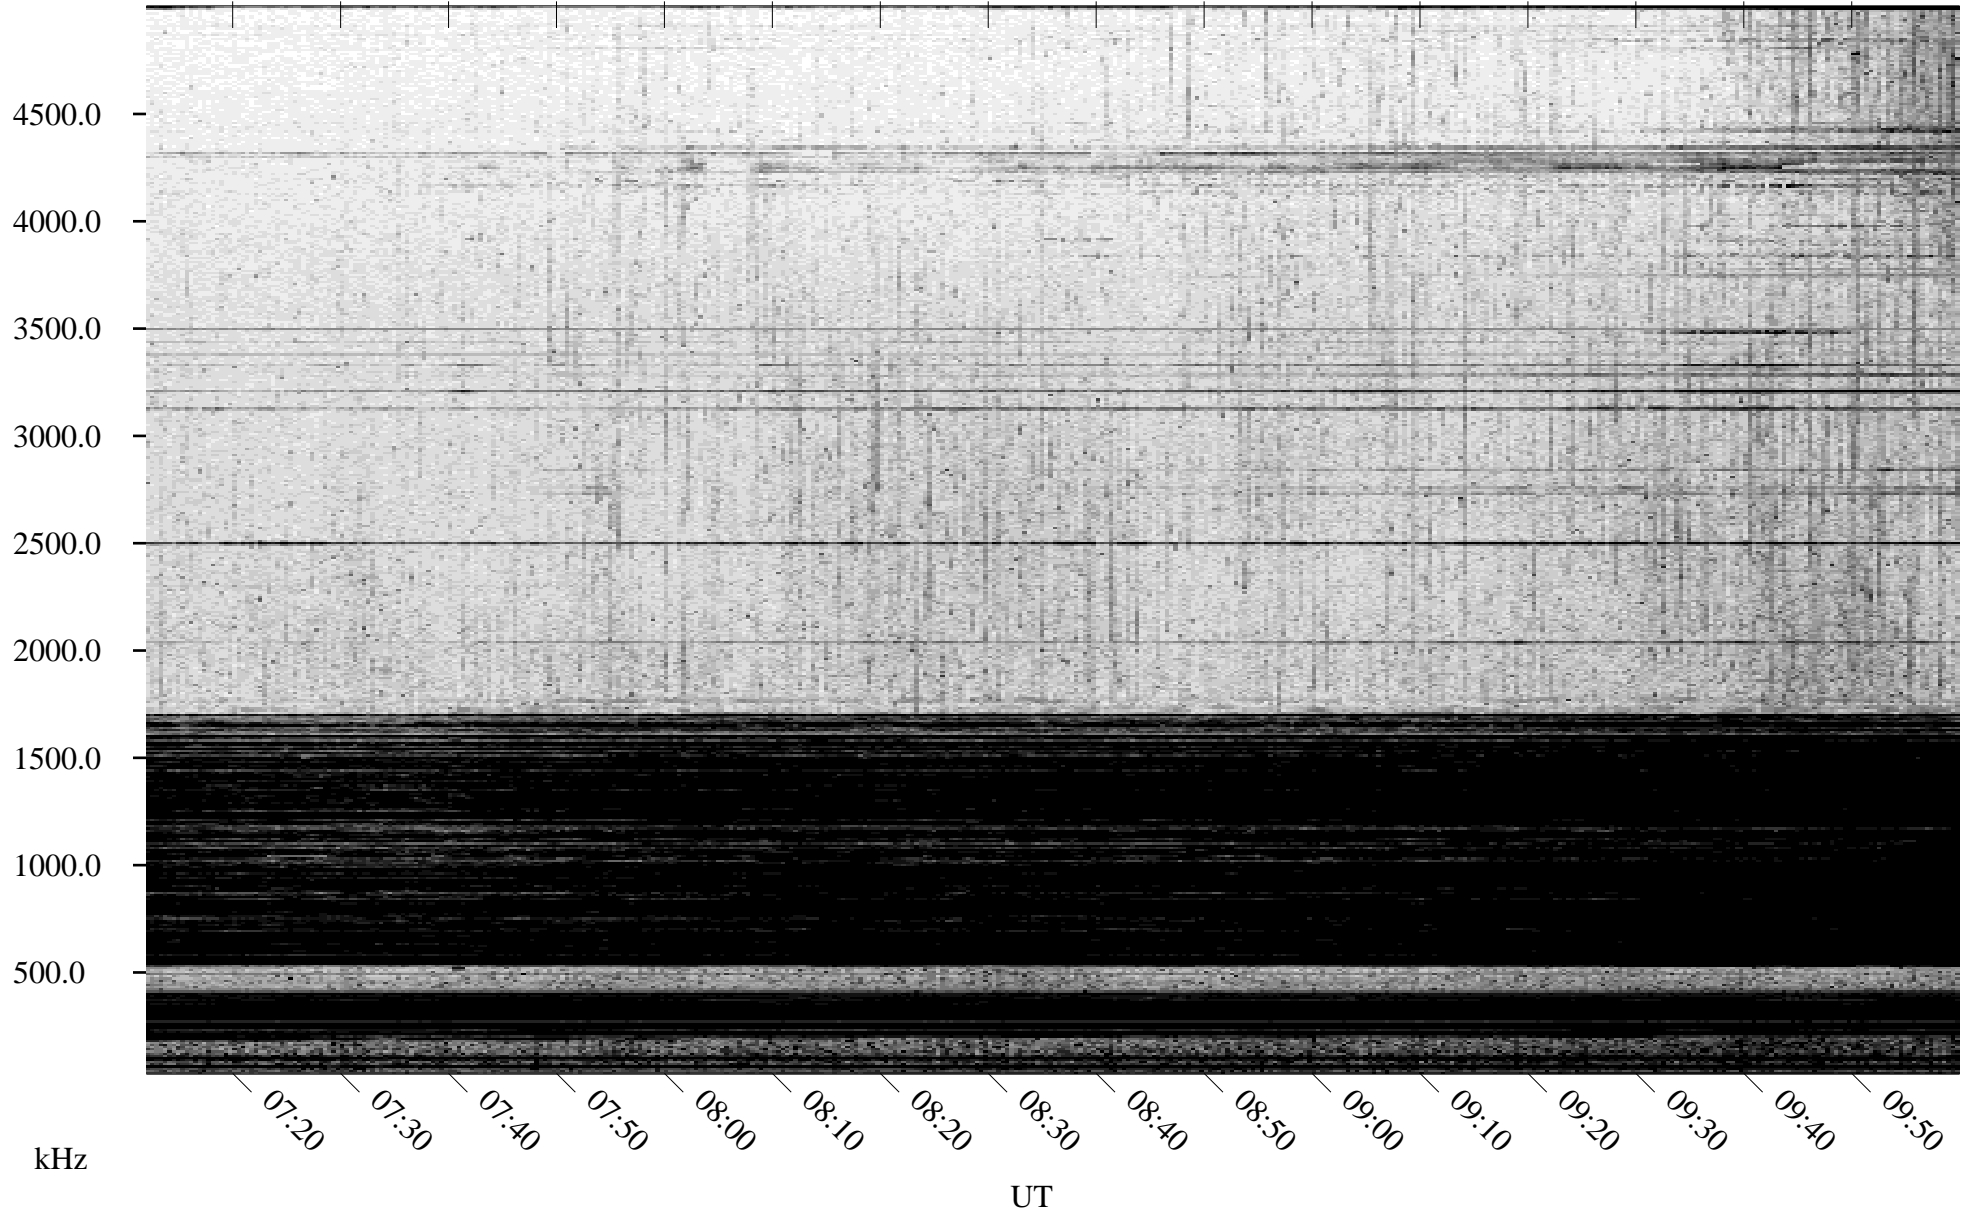

04/02/2005 Churchill, Manitoba

Linear Scale Black = 161 White = 15

ch05092l.r00m max_12

Page 1

04/02/2005 Churchill, Manitoba

Linear Scale Black = 161 White = 15

ch05092l.r00m max_12

Page 2

04/03/2005 Churchill, Manitoba

Linear Scale Black = 161 White = 15

ch05092l.r00m max_12

Page 3

04/03/2005 Churchill, Manitoba

Linear Scale Black = 161 White = 15

ch05092l.r00m max_12

Page 4

04/03/2005 Churchill, Manitoba

Linear Scale Black = 161 White = 15

ch05092l.r00m max_12

04/03/2005 Churchill, Manitoba

Linear Scale Black = 161 White = 15

ch05092l.r00m max_12

Page 6

04/03/2005 Churchill, Manitoba

Linear Scale Black = 161 White = 15

ch05092l.r00m max_12

Page 7

04/03/2005 Churchill, Manitoba

Linear Scale Black = 161 White = 15

ch05092l.r00m max_12