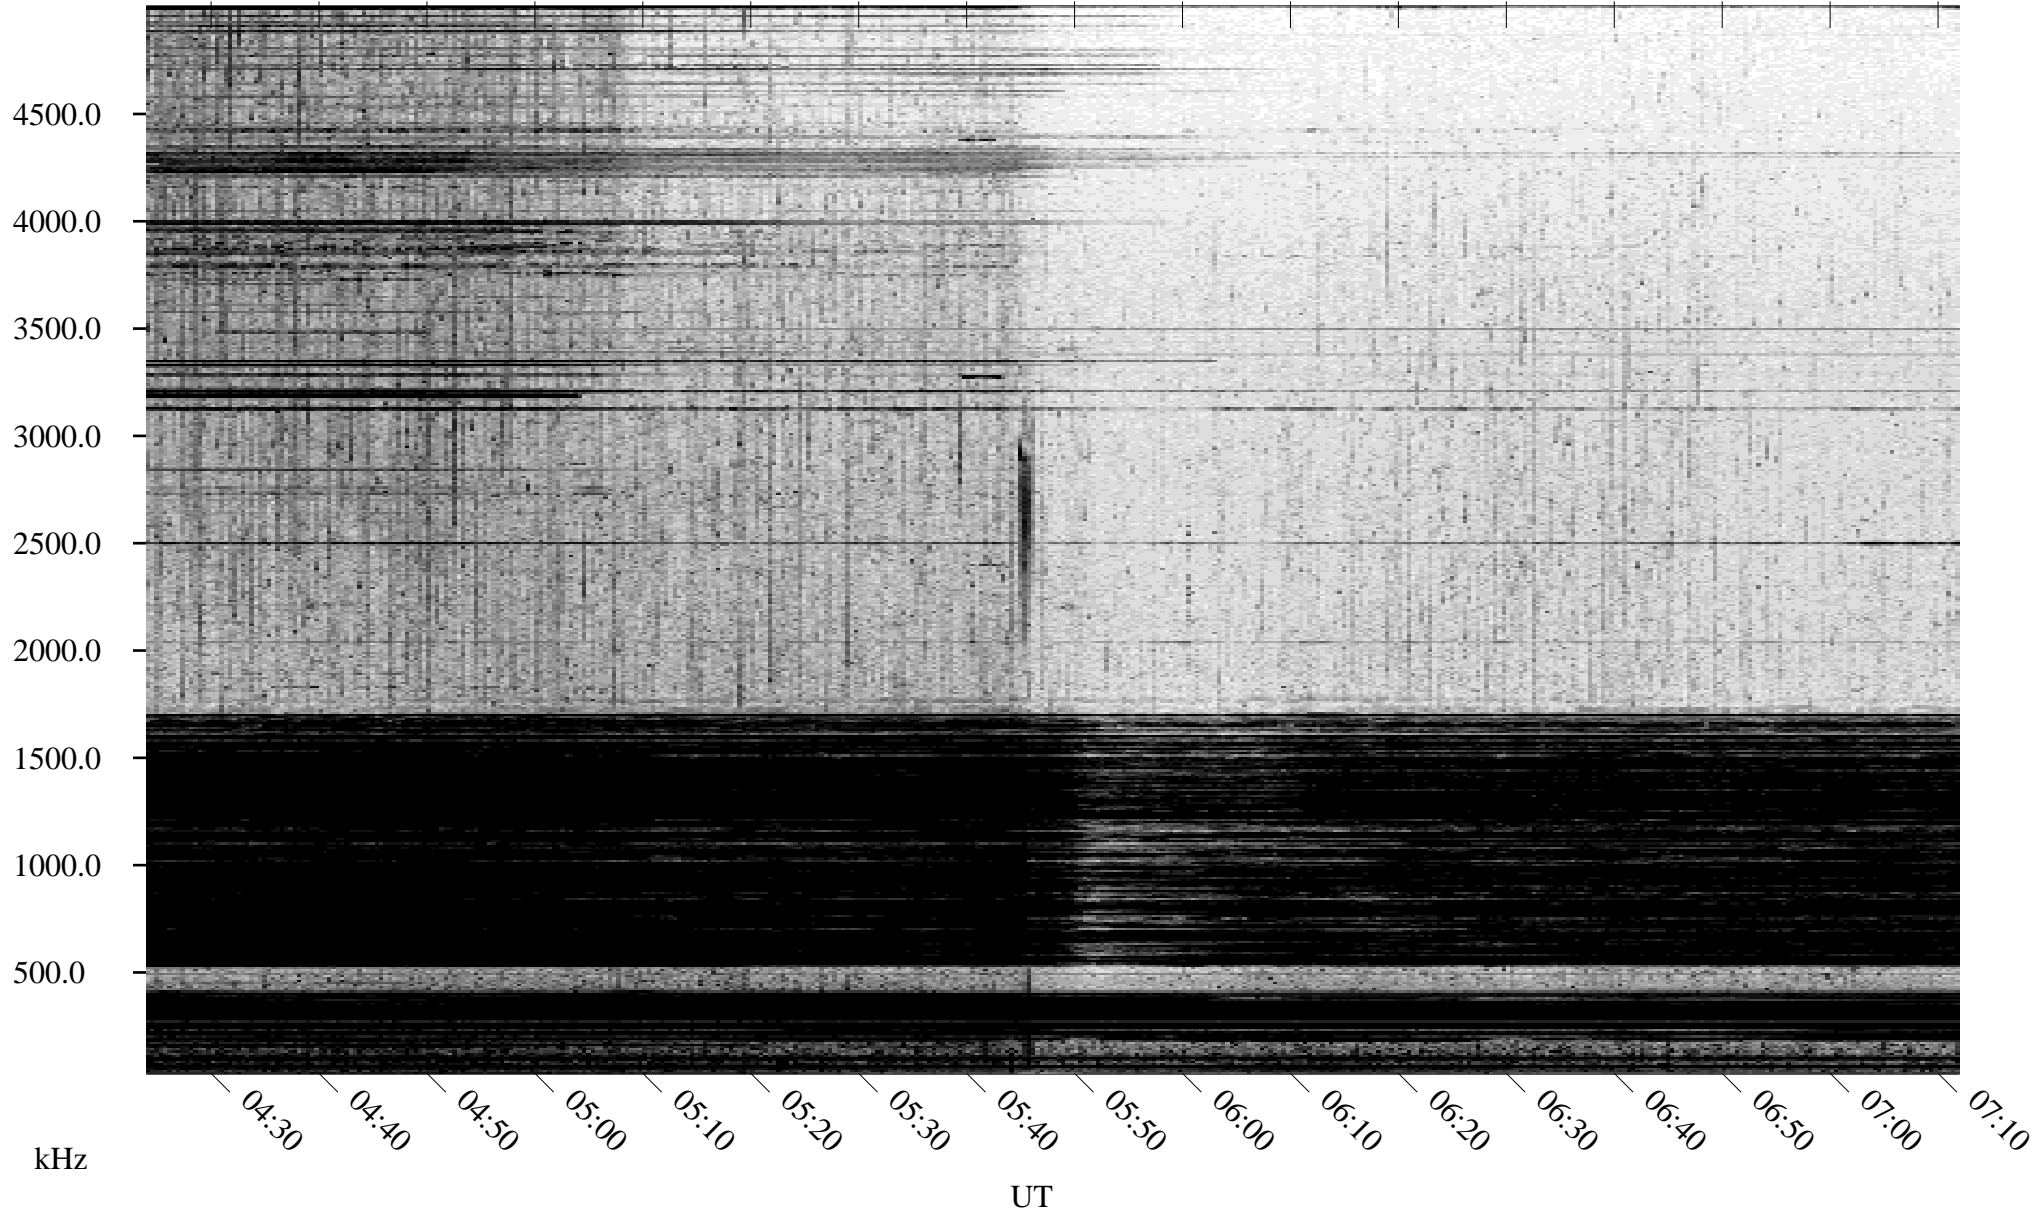

04/02/2005 Churchill, Manitoba

Linear Scale Black = 161 White = 15

ch05092l.r00m max_12

Page 1

04/02/2005 Churchill, Manitoba

Linear Scale Black = 161 White = 15

ch05092l.r00m max_12

Page 2

04/03/2005 Churchill, Manitoba

Linear Scale Black = 161 White = 15

ch05092l.r00m max_12

Page 3

04/03/2005 Churchill, Manitoba

Linear Scale Black = 161 White = 15

ch05092l.r00m max_12

Page 4

04/03/2005 Churchill, Manitoba

Linear Scale Black = 161 White = 15

ch05092l.r00m max_12

04/03/2005 Churchill, Manitoba

Linear Scale Black = 161 White = 15

ch05092l.r00m max_12

Page 6

04/03/2005 Churchill, Manitoba

Linear Scale Black = 161 White = 15

ch05092l.r00m max_12

Page 7

04/03/2005 Churchill, Manitoba

Linear Scale Black = 161 White = 15

ch05092l.r00m max_12