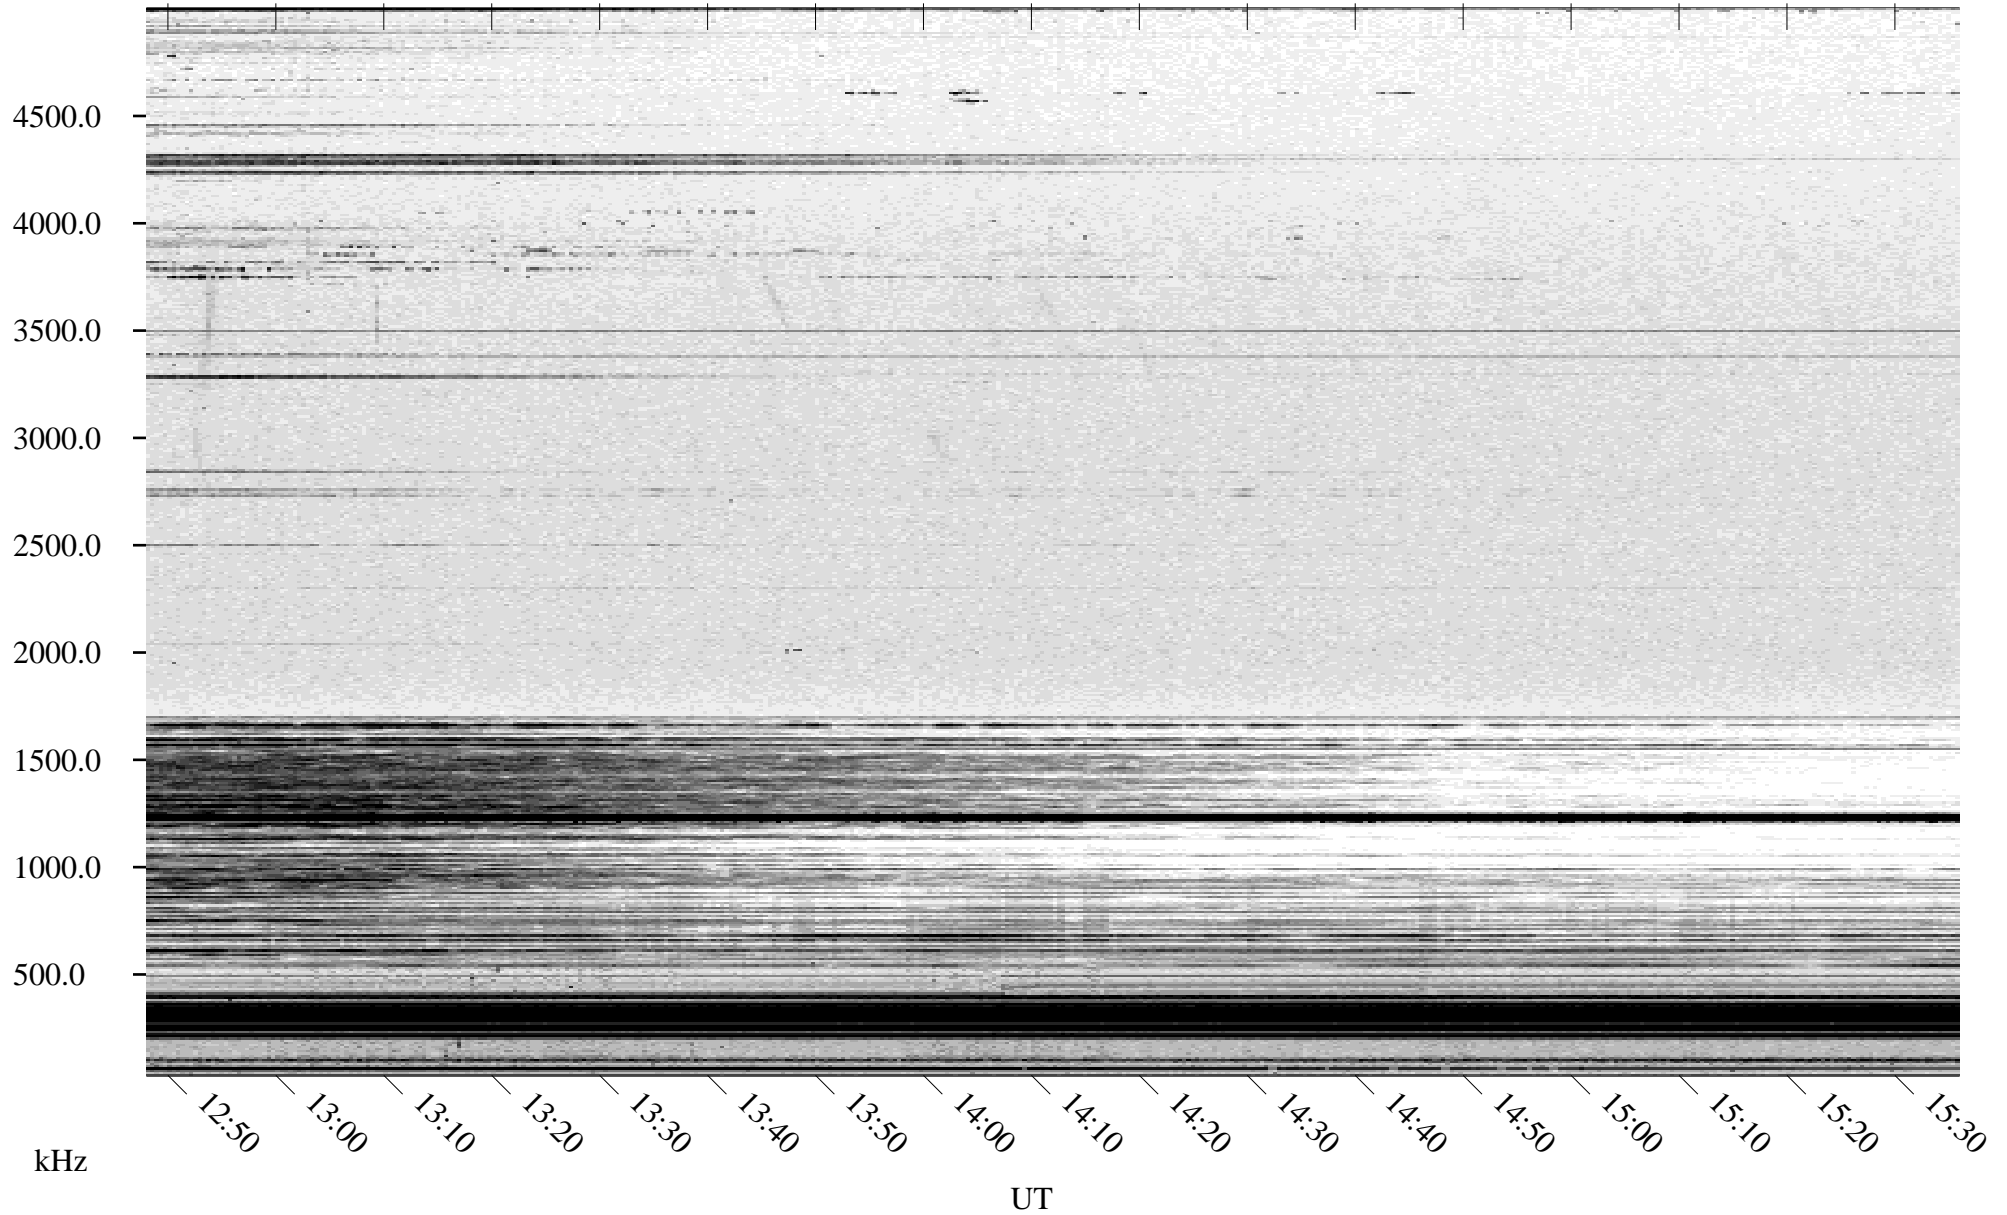

04/02/2005 Churchill, Manitoba

Linear Scale Black = 161 White = 15

ch05092l.r00m max_12

Page 1

04/02/2005 Churchill, Manitoba

Linear Scale Black = 161 White = 15

ch05092l.r00m max_12

Page 2

04/03/2005 Churchill, Manitoba

Linear Scale Black = 161 White = 15

ch05092l.r00m max_12

Page 3

04/03/2005 Churchill, Manitoba

Linear Scale Black = 161 White = 15

ch05092l.r00m max_12

Page 4

04/03/2005 Churchill, Manitoba

Linear Scale Black = 161 White = 15

ch05092l.r00m max_12

04/03/2005 Churchill, Manitoba

Linear Scale Black = 161 White = 15

ch05092l.r00m max_12

Page 6

04/03/2005 Churchill, Manitoba

Linear Scale Black = 161 White = 15

ch05092l.r00m max_12

Page 7

04/03/2005 Churchill, Manitoba

Linear Scale Black = 161 White = 15

ch05092l.r00m max_12