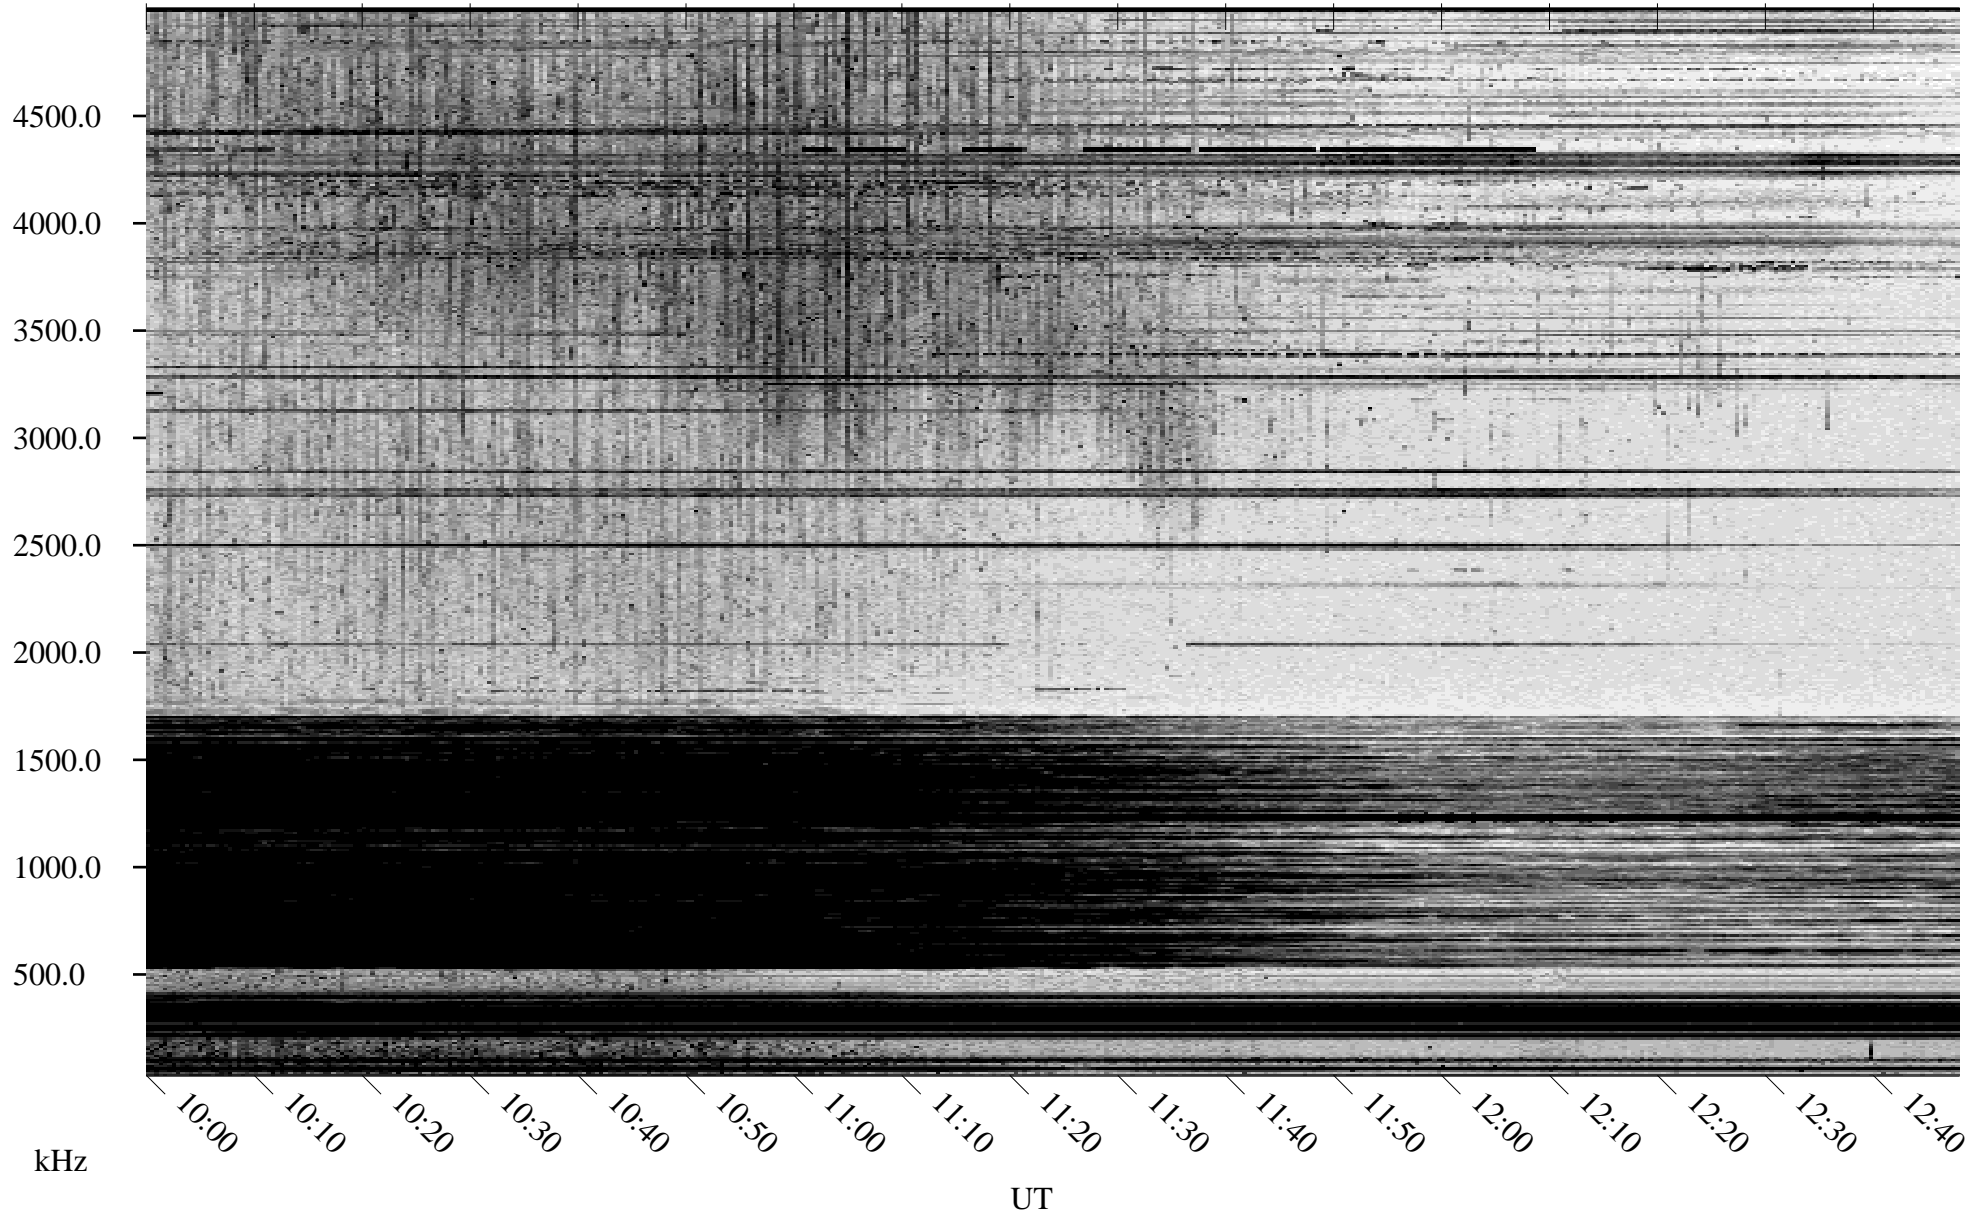

04/02/2005 Churchill, Manitoba

Linear Scale Black = 161 White = 15

ch05092l.r00m max_12

Page 1

04/02/2005 Churchill, Manitoba

Linear Scale Black = 161 White = 15

ch05092l.r00m max_12

Page 2

04/03/2005 Churchill, Manitoba

Linear Scale Black = 161 White = 15

ch05092l.r00m max_12

Page 3

04/03/2005 Churchill, Manitoba

Linear Scale Black = 161 White = 15

ch05092l.r00m max_12

Page 4

04/03/2005 Churchill, Manitoba

Linear Scale Black = 161 White = 15

ch05092l.r00m max_12

04/03/2005 Churchill, Manitoba

Linear Scale Black = 161 White = 15

ch05092l.r00m max_12

Page 6

04/03/2005 Churchill, Manitoba

Linear Scale Black = 161 White = 15

ch05092l.r00m max_12

Page 7

04/03/2005 Churchill, Manitoba

Linear Scale Black = 161 White = 15

ch05092l.r00m max_12