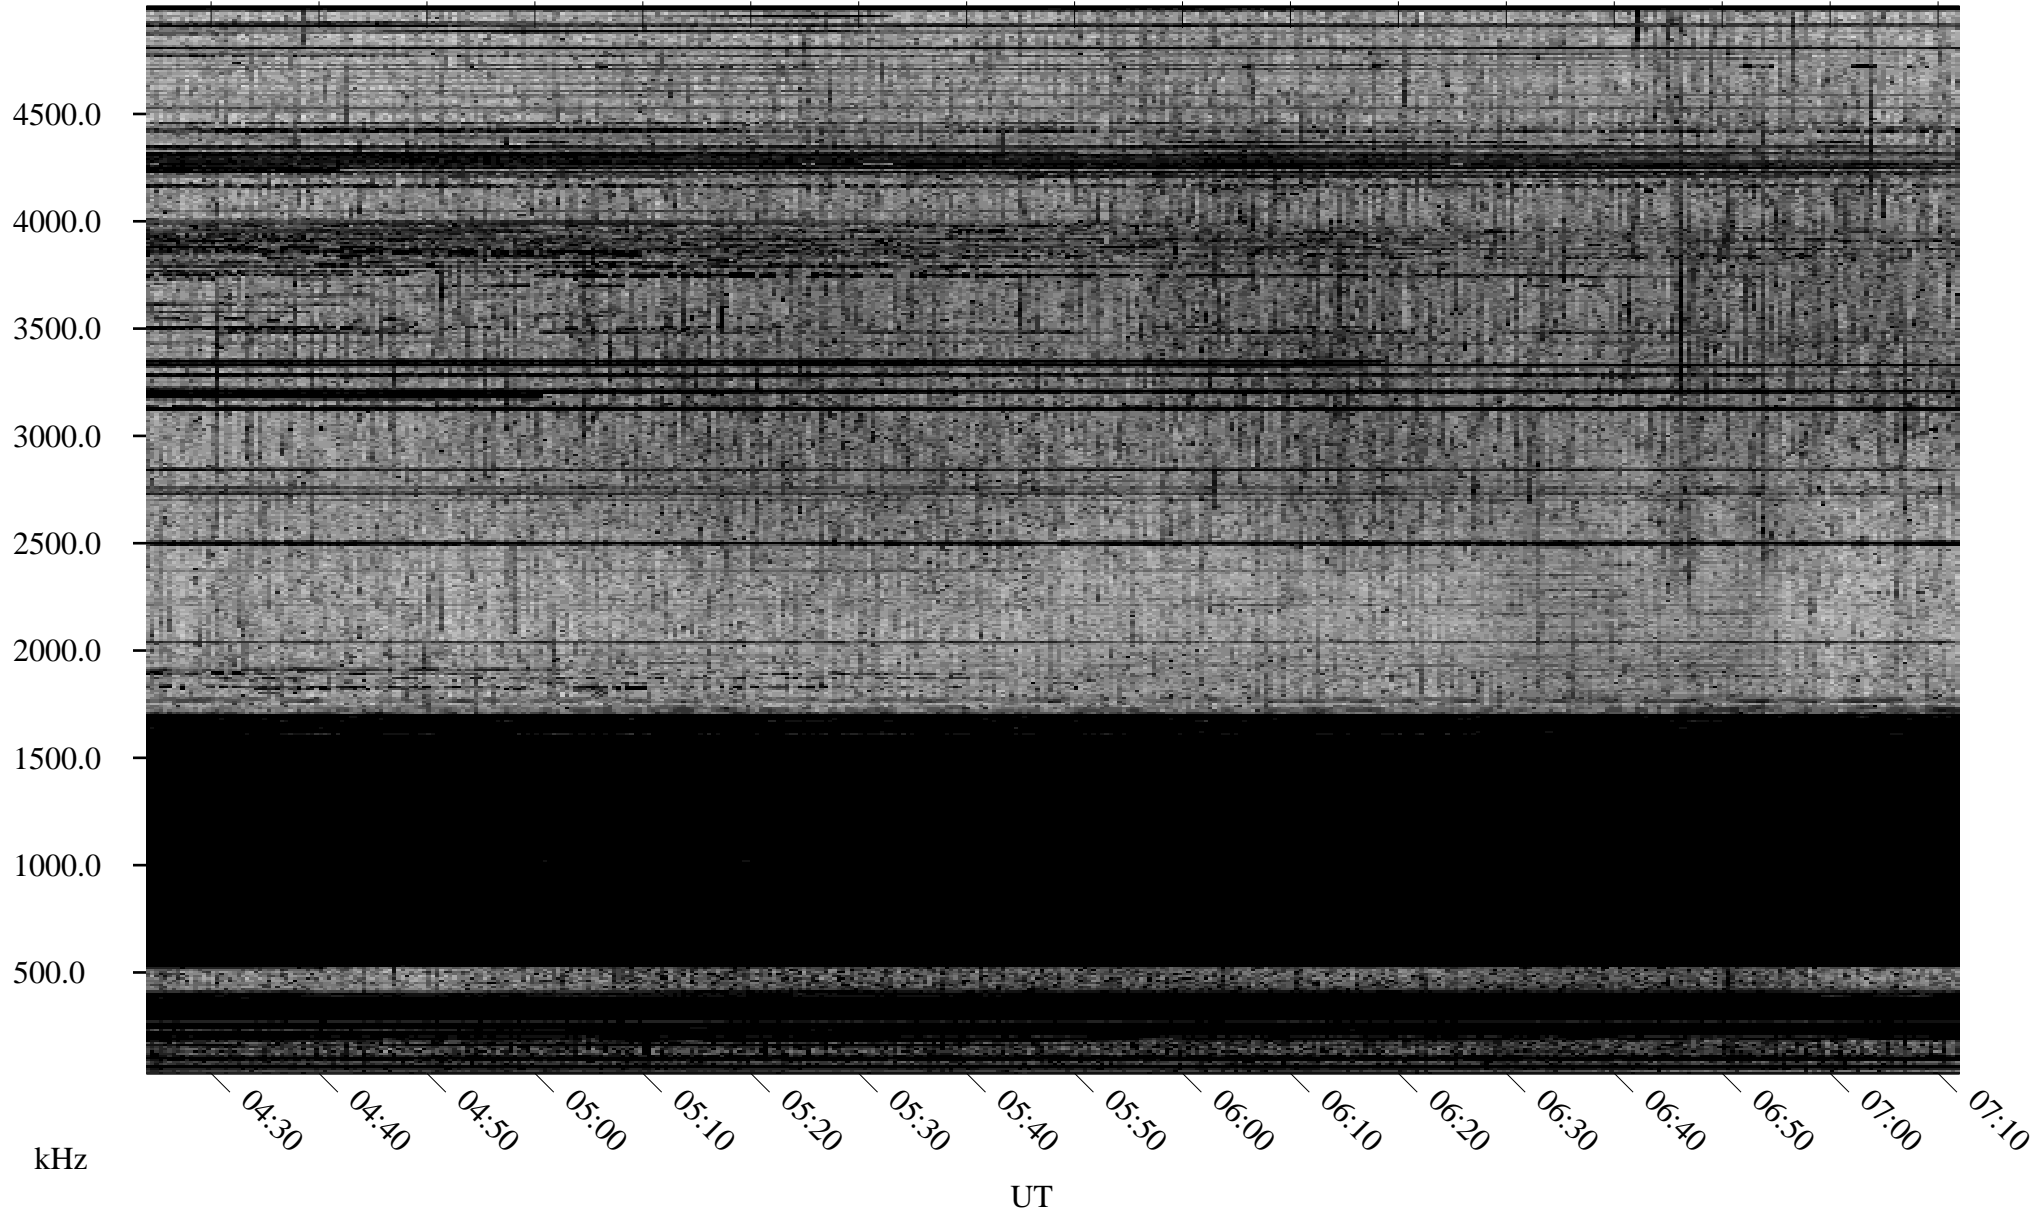

04/03/2005 Churchill, Manitoba

Linear Scale Black = 161 White = 15

ch05093l.r00m max_12

Page 1

04/03/2005 Churchill, Manitoba

Linear Scale Black = 161 White = 15

ch05093l.r00m max_12

Page 2

04/04/2005 Churchill, Manitoba

Linear Scale Black = 161 White = 15

ch05093l.r00m max_12

Page 3

04/04/2005 Churchill, Manitoba

Linear Scale Black = 161 White = 15

ch05093l.r00m max_12

Page 4

04/04/2005 Churchill, Manitoba

Linear Scale Black = 161 White = 15

ch05093l.r00m max_12

Page 5

04/04/2005 Churchill, Manitoba

Linear Scale Black = 161 White = 15

ch05093l.r00m max_12

Page 6

04/04/2005 Churchill, Manitoba

Linear Scale Black = 161 White = 15

ch05093l.r00m max_12

Page 7

04/04/2005 Churchill, Manitoba

Linear Scale Black = 161 White = 15

ch05093l.r00m max_12