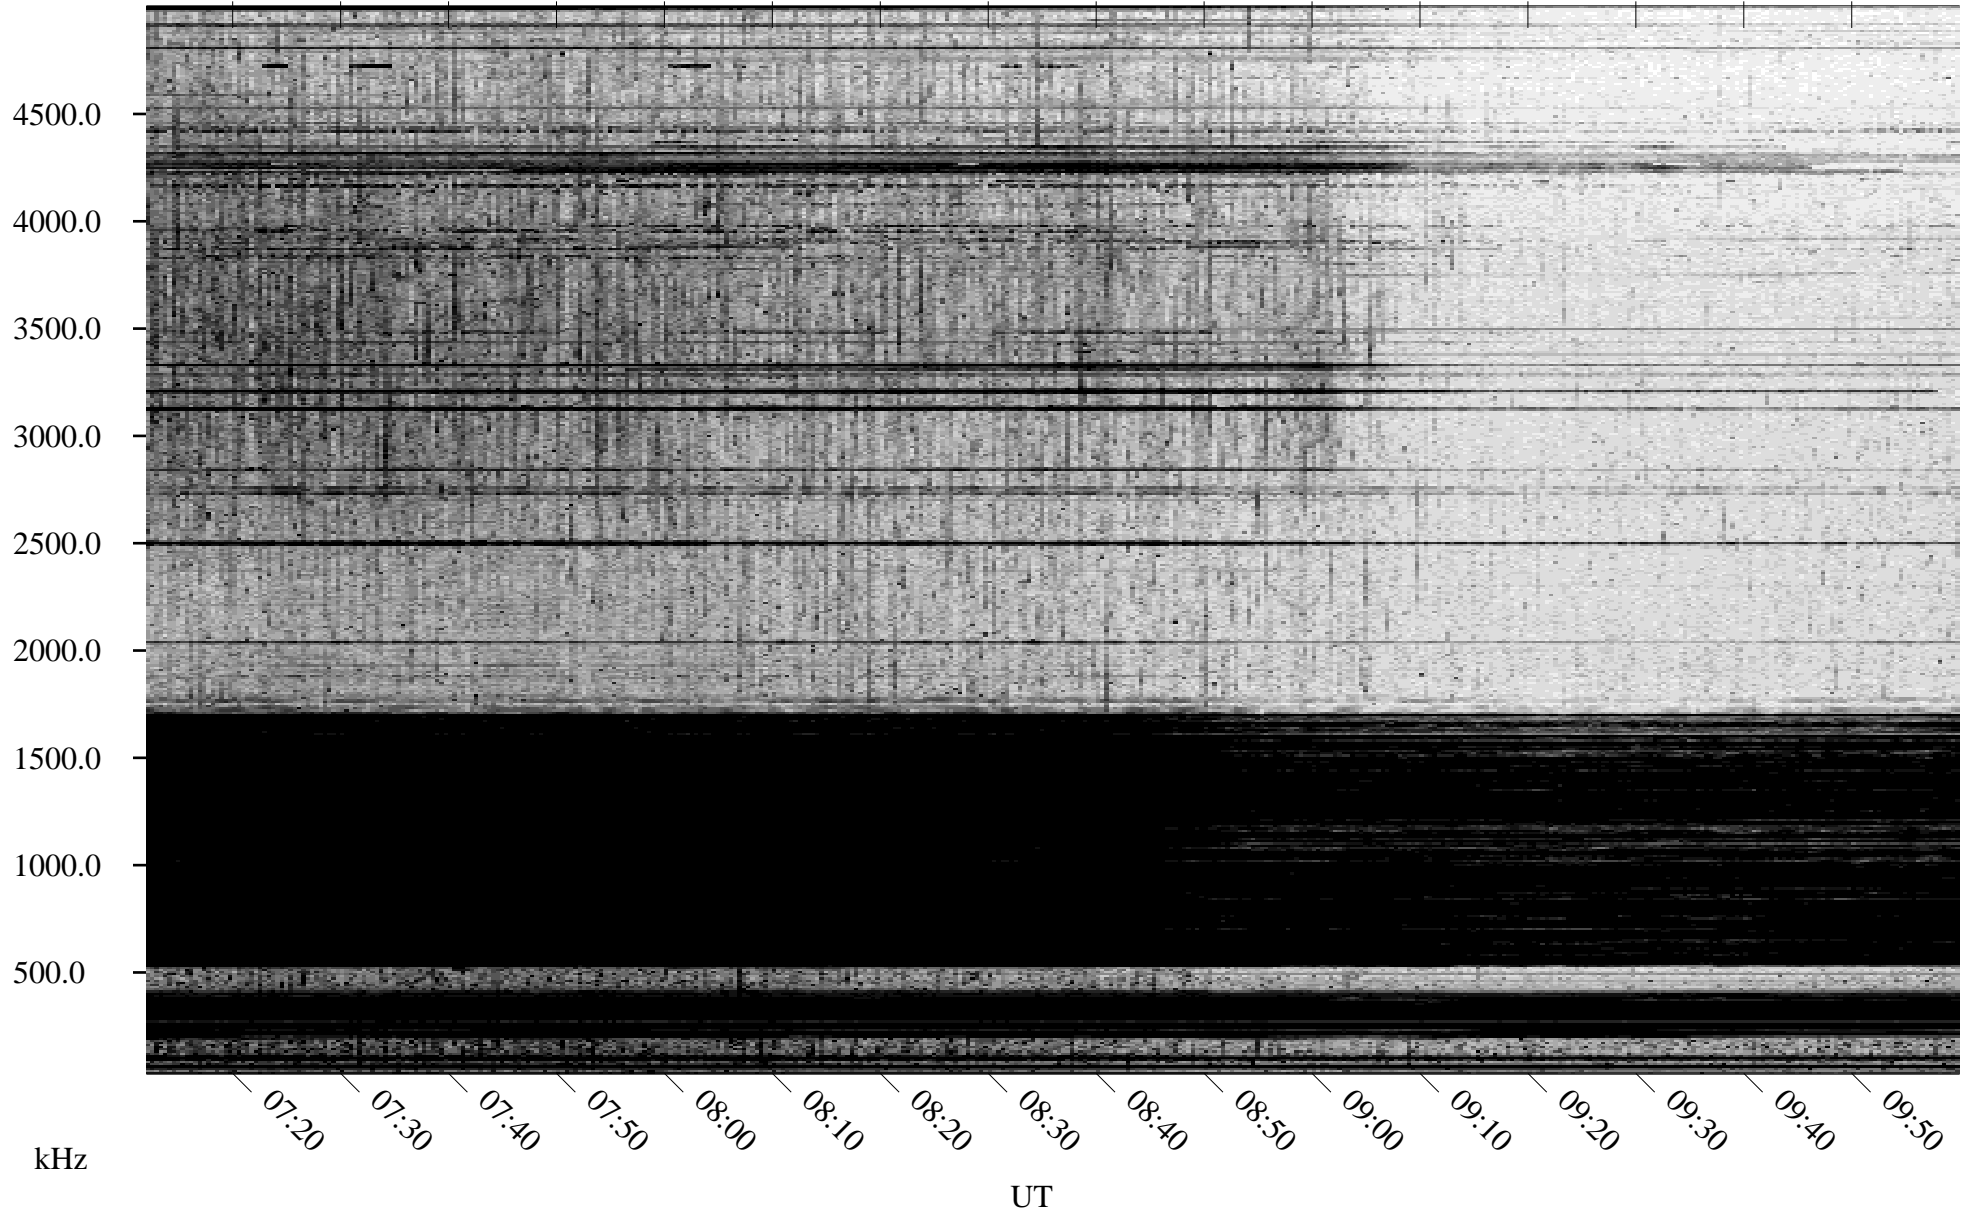

04/03/2005 Churchill, Manitoba

Linear Scale Black = 161 White = 15

ch05093l.r00m max_12

Page 1

04/03/2005 Churchill, Manitoba

Linear Scale Black = 161 White = 15

ch05093l.r00m max_12

Page 2

04/04/2005 Churchill, Manitoba

Linear Scale Black = 161 White = 15

ch05093l.r00m max_12

Page 3

04/04/2005 Churchill, Manitoba

Linear Scale Black = 161 White = 15

ch05093l.r00m max_12

Page 4

04/04/2005 Churchill, Manitoba

Linear Scale Black = 161 White = 15

ch05093l.r00m max_12

Page 5

04/04/2005 Churchill, Manitoba

Linear Scale Black = 161 White = 15

ch05093l.r00m max_12

Page 6

04/04/2005 Churchill, Manitoba

Linear Scale Black = 161 White = 15

ch05093l.r00m max_12

Page 7

04/04/2005 Churchill, Manitoba

Linear Scale Black = 161 White = 15

ch05093l.r00m max_12