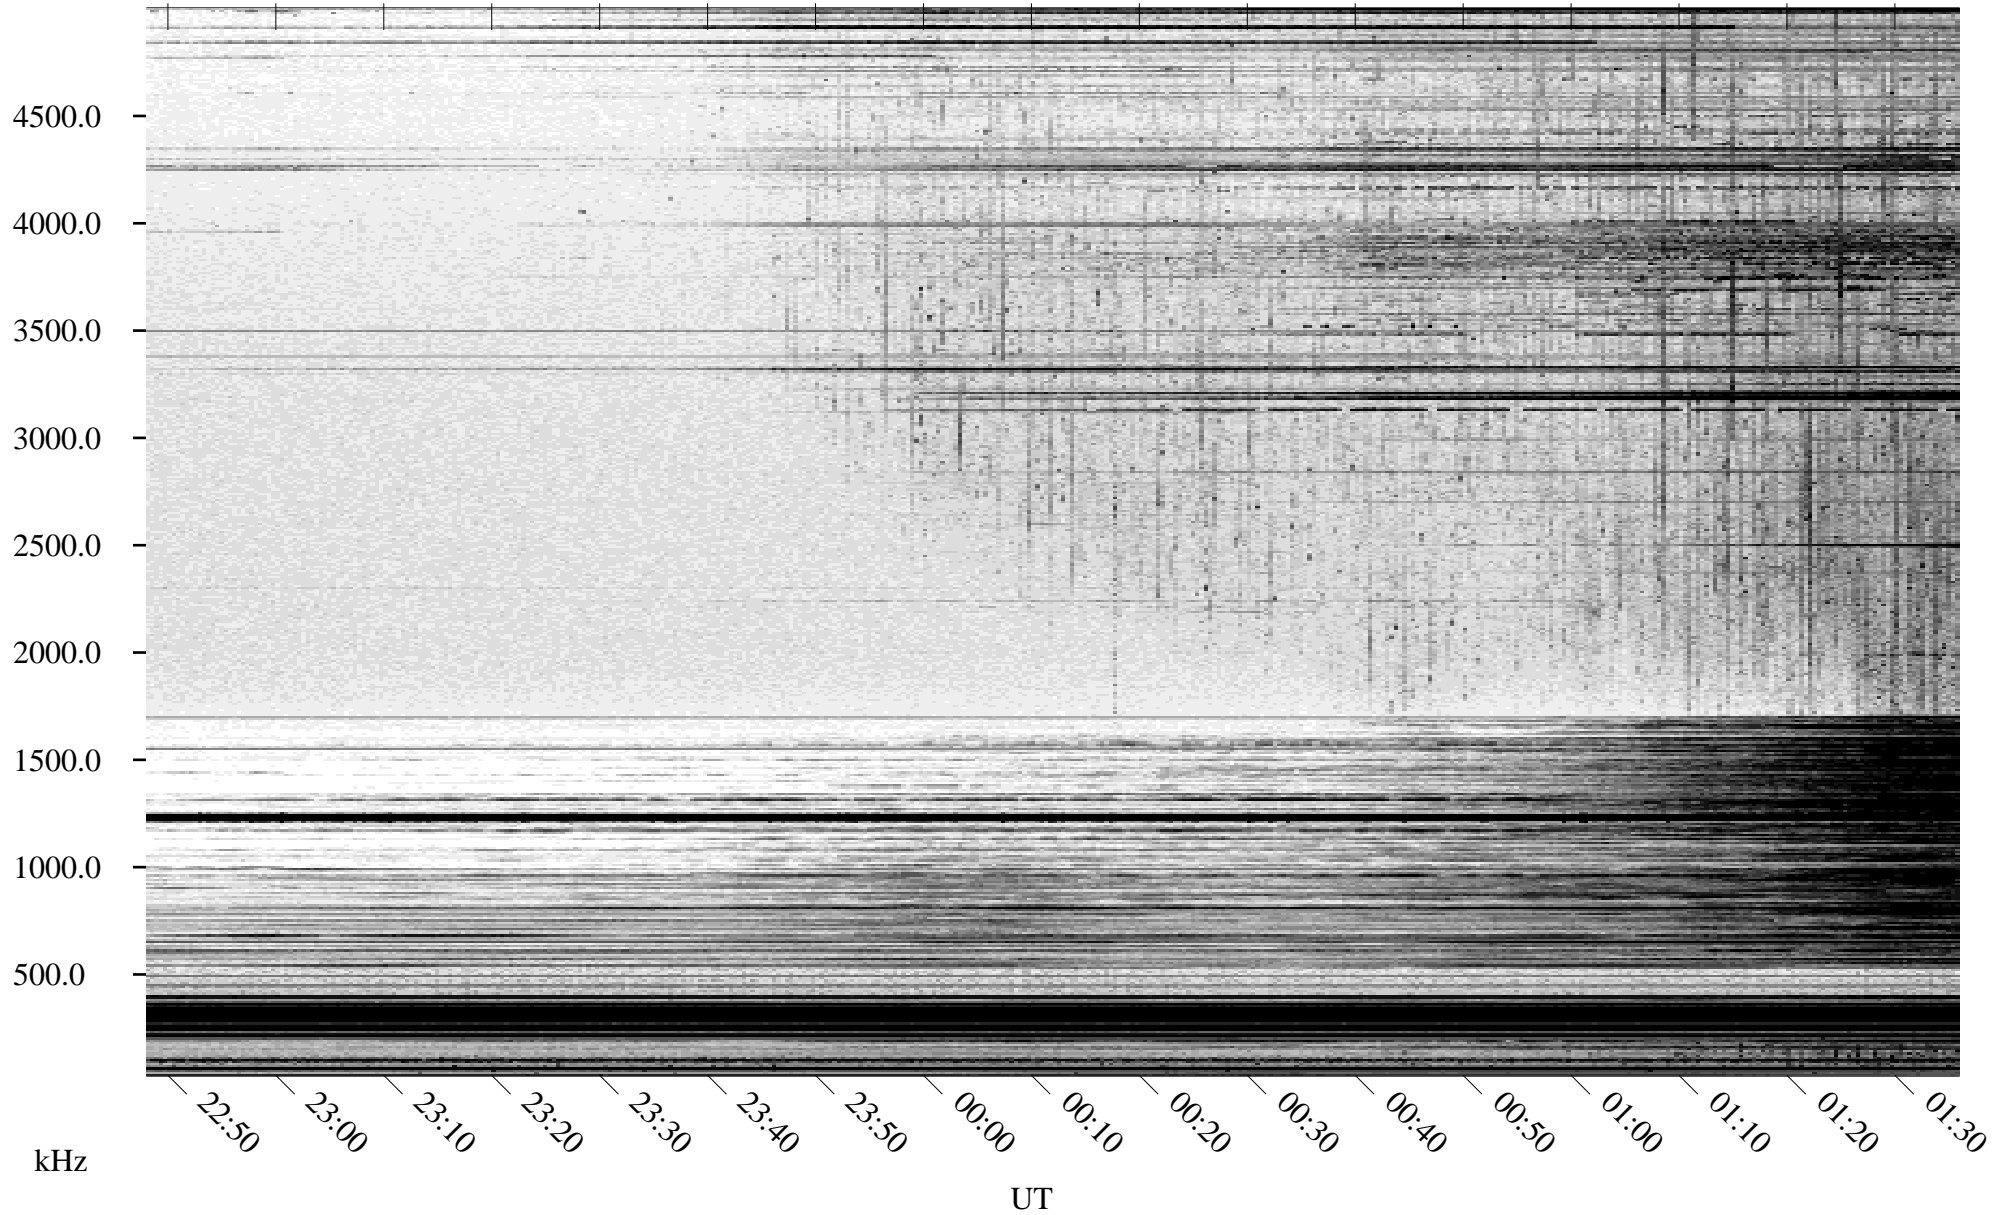

04/03/2005 Churchill, Manitoba

Linear Scale Black = 161 White = 15

ch05093l.r00m max_12

Page 1

04/03/2005 Churchill, Manitoba

Linear Scale Black = 161 White = 15

ch05093l.r00m max_12

Page 2

04/04/2005 Churchill, Manitoba

Linear Scale Black = 161 White = 15

ch05093l.r00m max_12

Page 3

04/04/2005 Churchill, Manitoba

Linear Scale Black = 161 White = 15

ch05093l.r00m max_12

Page 4

04/04/2005 Churchill, Manitoba

Linear Scale Black = 161 White = 15

ch05093l.r00m max_12

Page 5

04/04/2005 Churchill, Manitoba

Linear Scale Black = 161 White = 15

ch05093l.r00m max_12

Page 6

04/04/2005 Churchill, Manitoba

Linear Scale Black = 161 White = 15

ch05093l.r00m max_12

Page 7

04/04/2005 Churchill, Manitoba

Linear Scale Black = 161 White = 15

ch05093l.r00m max_12