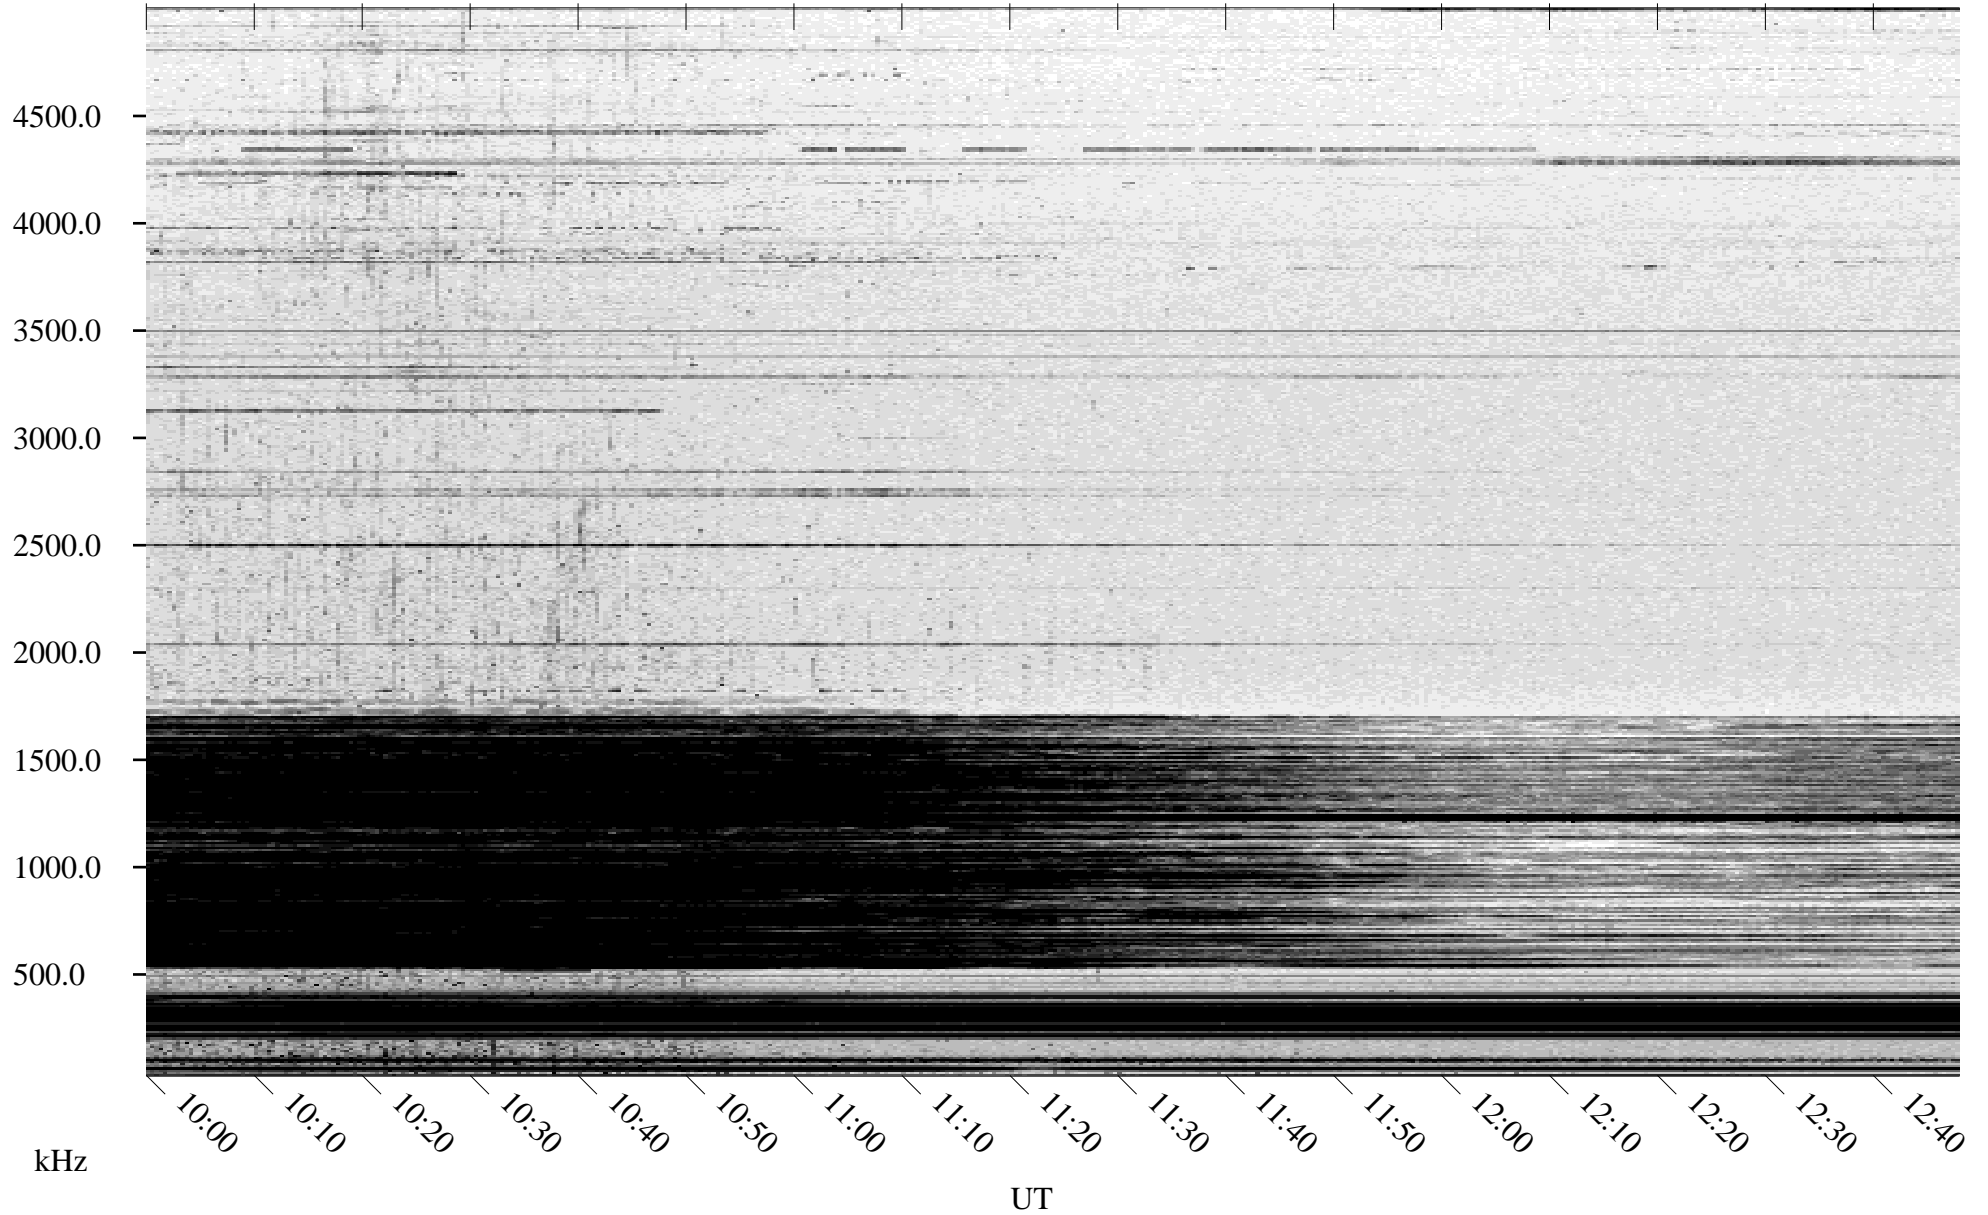

04/03/2005 Churchill, Manitoba

Linear Scale Black = 161 White = 15

ch05093l.r00m max_12

Page 1

04/03/2005 Churchill, Manitoba

Linear Scale Black = 161 White = 15

ch05093l.r00m max_12

Page 2

04/04/2005 Churchill, Manitoba

Linear Scale Black = 161 White = 15

ch05093l.r00m max_12

Page 3

04/04/2005 Churchill, Manitoba

Linear Scale Black = 161 White = 15

ch05093l.r00m max_12

Page 4

04/04/2005 Churchill, Manitoba

Linear Scale Black = 161 White = 15

ch05093l.r00m max_12

Page 5

04/04/2005 Churchill, Manitoba

Linear Scale Black = 161 White = 15

ch05093l.r00m max_12

Page 6

04/04/2005 Churchill, Manitoba

Linear Scale Black = 161 White = 15

ch05093l.r00m max_12

Page 7

04/04/2005 Churchill, Manitoba

Linear Scale Black = 161 White = 15

ch05093l.r00m max_12