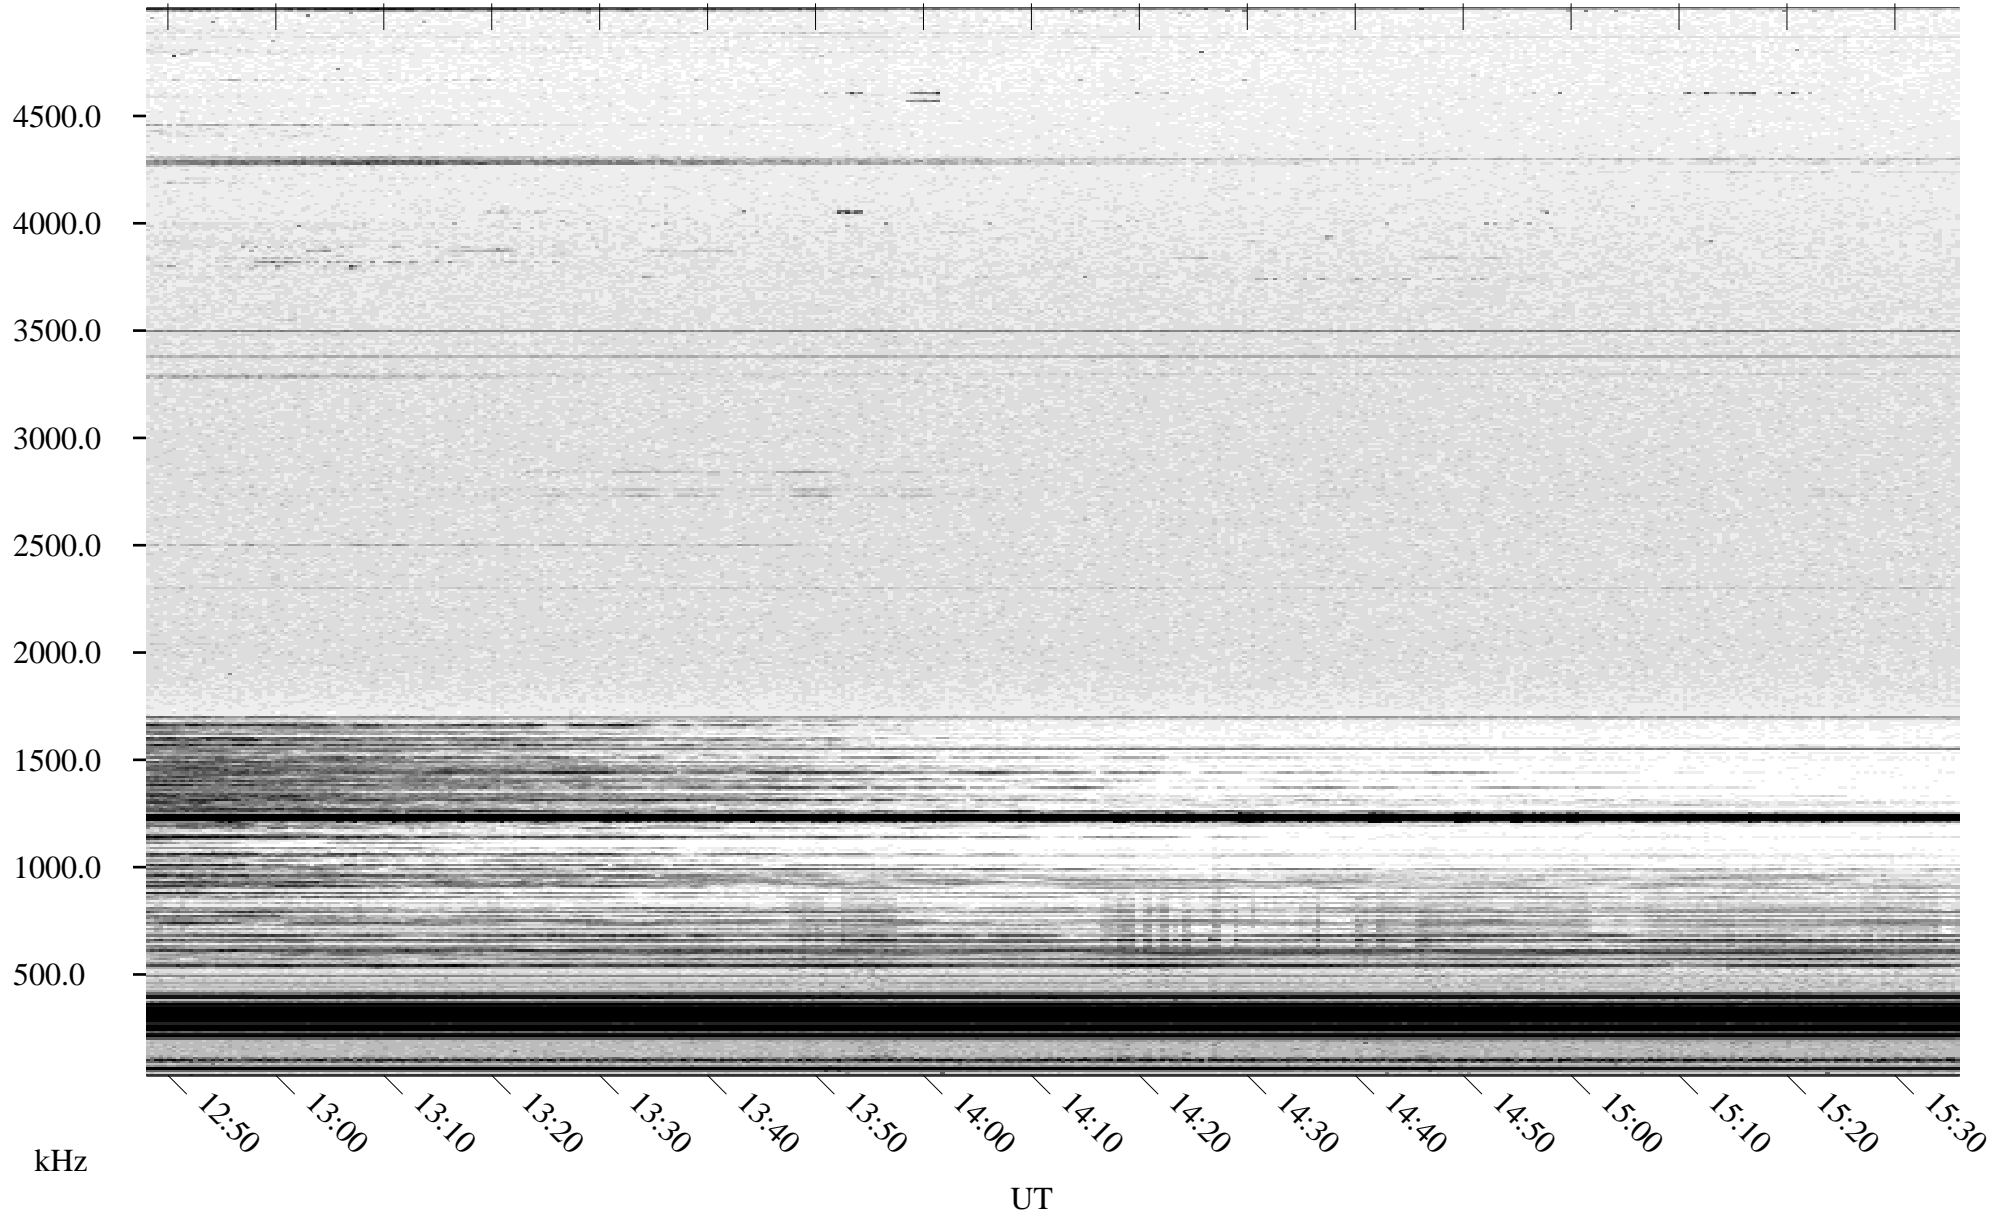

04/03/2005 Churchill, Manitoba

Linear Scale Black = 161 White = 15

ch05093l.r00m max_12

Page 1

04/03/2005 Churchill, Manitoba

Linear Scale Black = 161 White = 15

ch05093l.r00m max_12

Page 2

04/04/2005 Churchill, Manitoba

Linear Scale Black = 161 White = 15

ch05093l.r00m max_12

Page 3

04/04/2005 Churchill, Manitoba

Linear Scale Black = 161 White = 15

ch05093l.r00m max_12

Page 4

04/04/2005 Churchill, Manitoba

Linear Scale Black = 161 White = 15

ch05093l.r00m max_12

Page 5

04/04/2005 Churchill, Manitoba

Linear Scale Black = 161 White = 15

ch05093l.r00m max_12

Page 6

04/04/2005 Churchill, Manitoba

Linear Scale Black = 161 White = 15

ch05093l.r00m max_12

Page 7

04/04/2005 Churchill, Manitoba

Linear Scale Black = 161 White = 15

ch05093l.r00m max_12