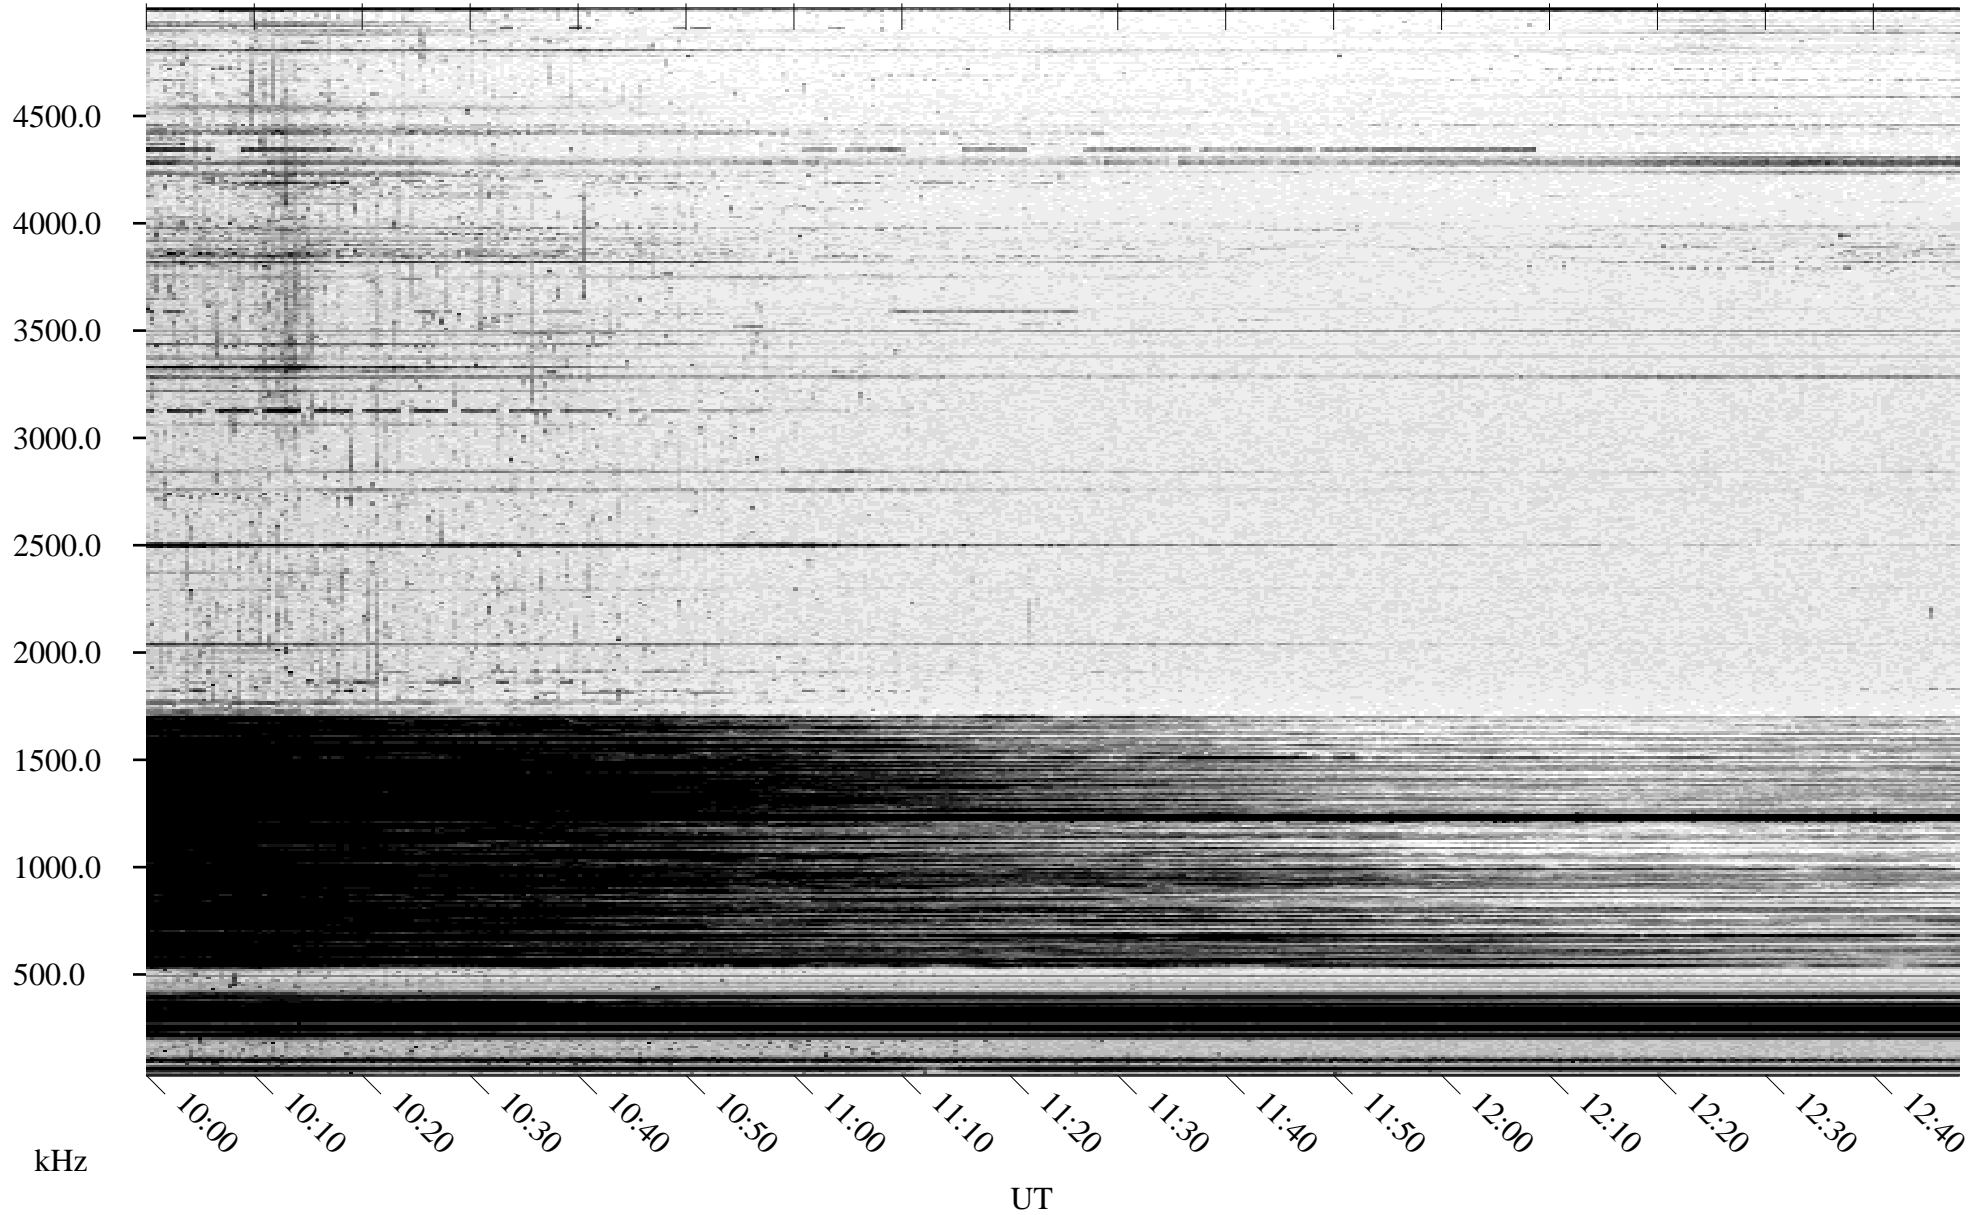

04/04/2005 Churchill, Manitoba

Linear Scale Black = 161 White = 15

ch05094l.r00m max_12

Page 1

04/04/2005 Churchill, Manitoba

Linear Scale Black = 161 White = 15

ch05094l.r00m max_12

Page 2

04/05/2005 Churchill, Manitoba

Linear Scale Black = 161 White = 15

ch05094l.r00m max_12

Page 3

04/05/2005 Churchill, Manitoba

Linear Scale Black = 161 White = 15

ch05094l.r00m max_12

Page 4

04/05/2005 Churchill, Manitoba

Linear Scale Black = 161 White = 15

ch05094l.r00m max_12

Page 5

04/05/2005 Churchill, Manitoba

Linear Scale Black = 161 White = 15

ch05094l.r00m max_12

Page 6

04/05/2005 Churchill, Manitoba

Linear Scale Black = 161 White = 15

ch05094l.r00m max_12

Page 7

04/05/2005 Churchill, Manitoba

Linear Scale Black = 161 White = 15

ch05094l.r00m max_12