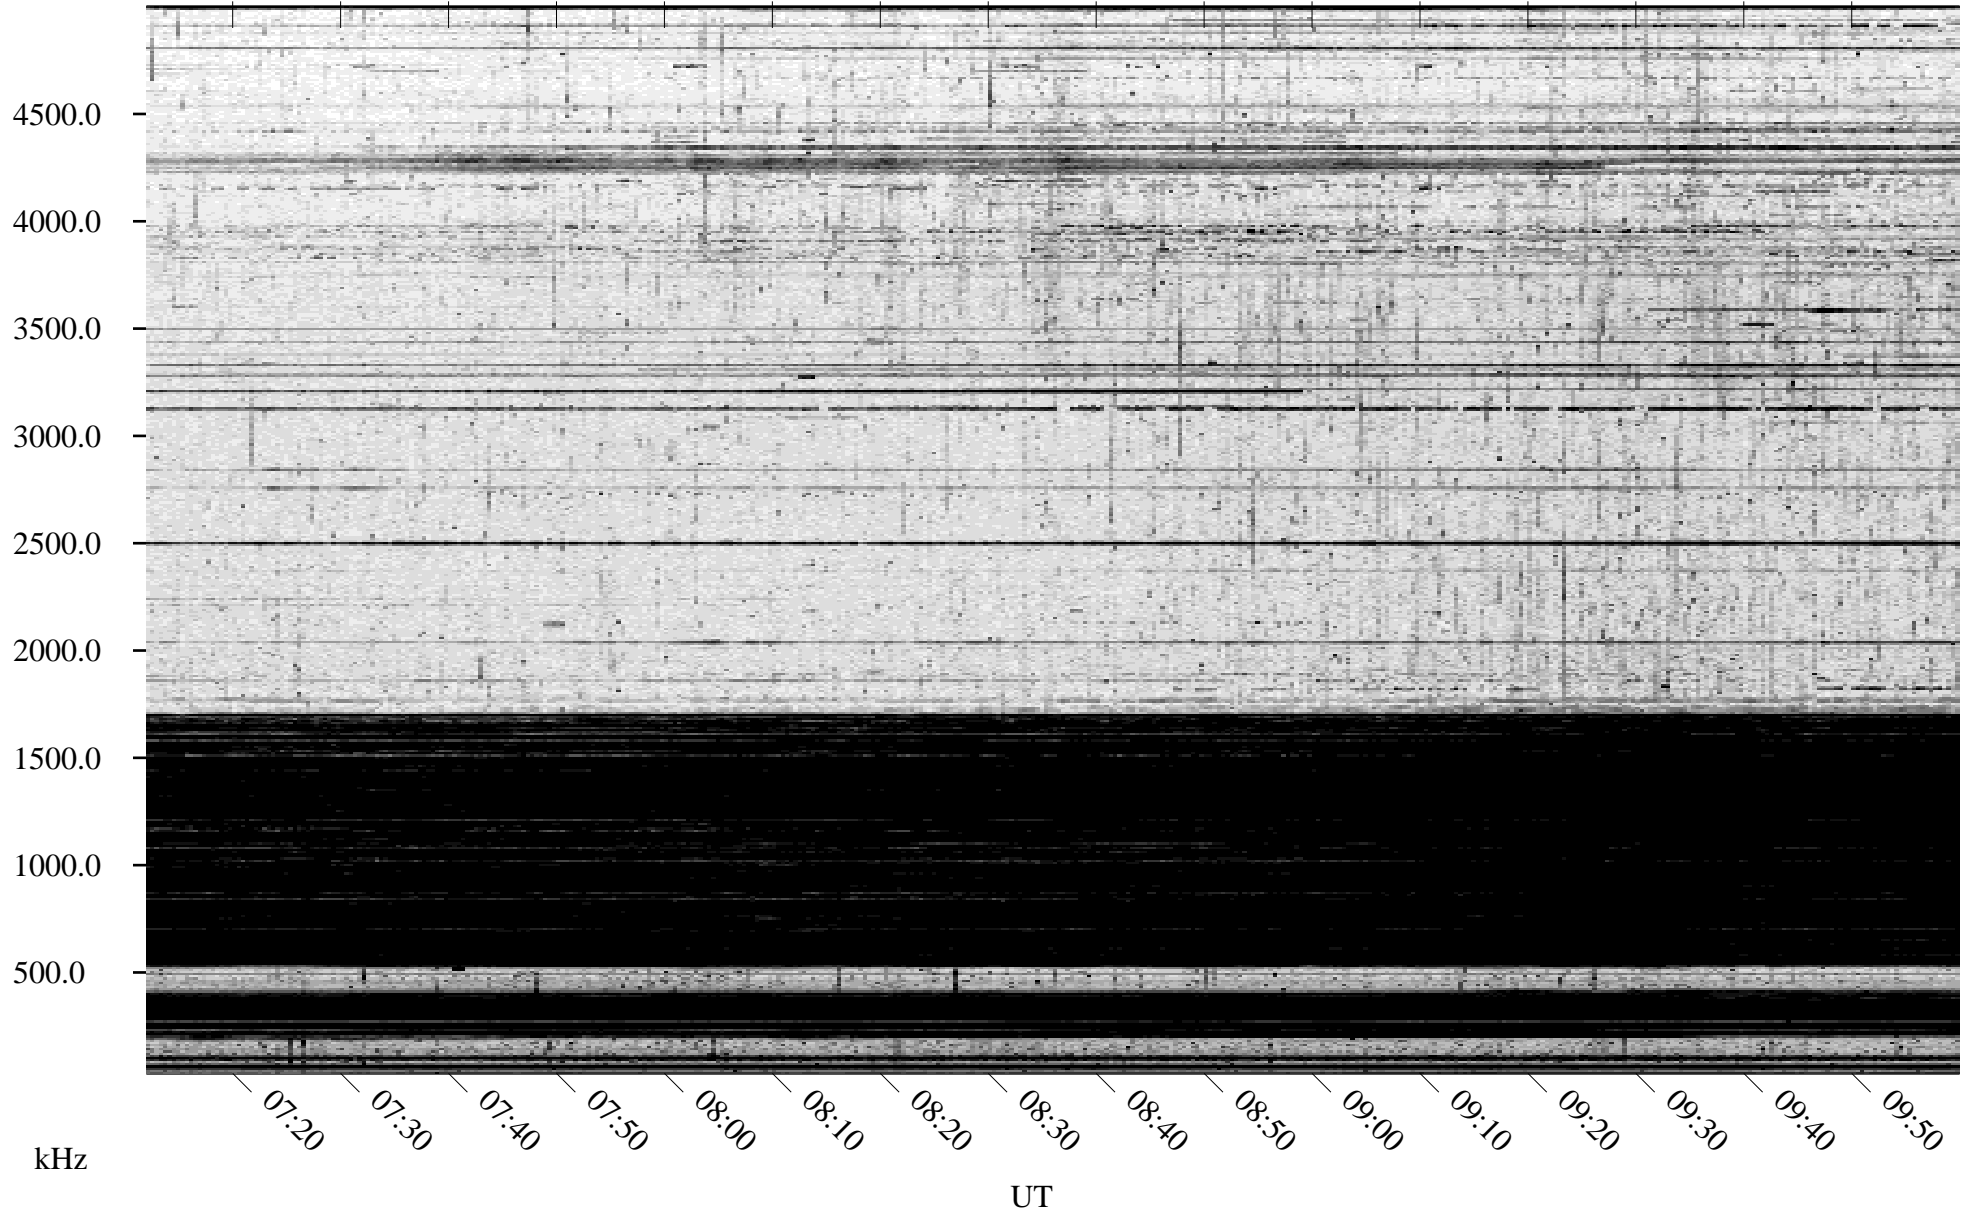

04/04/2005 Churchill, Manitoba

Linear Scale Black = 161 White = 15

ch05094l.r00m max_12

Page 1

04/04/2005 Churchill, Manitoba

Linear Scale Black = 161 White = 15

ch05094l.r00m max_12

Page 2

04/05/2005 Churchill, Manitoba

Linear Scale Black = 161 White = 15

ch05094l.r00m max_12

Page 3

04/05/2005 Churchill, Manitoba

Linear Scale Black = 161 White = 15

ch05094l.r00m max_12

Page 4

04/05/2005 Churchill, Manitoba

Linear Scale Black = 161 White = 15

ch05094l.r00m max_12

Page 5

04/05/2005 Churchill, Manitoba

Linear Scale Black = 161 White = 15

ch05094l.r00m max_12

Page 6

04/05/2005 Churchill, Manitoba

Linear Scale Black = 161 White = 15

ch05094l.r00m max_12

Page 7

04/05/2005 Churchill, Manitoba

Linear Scale Black = 161 White = 15

ch05094l.r00m max_12