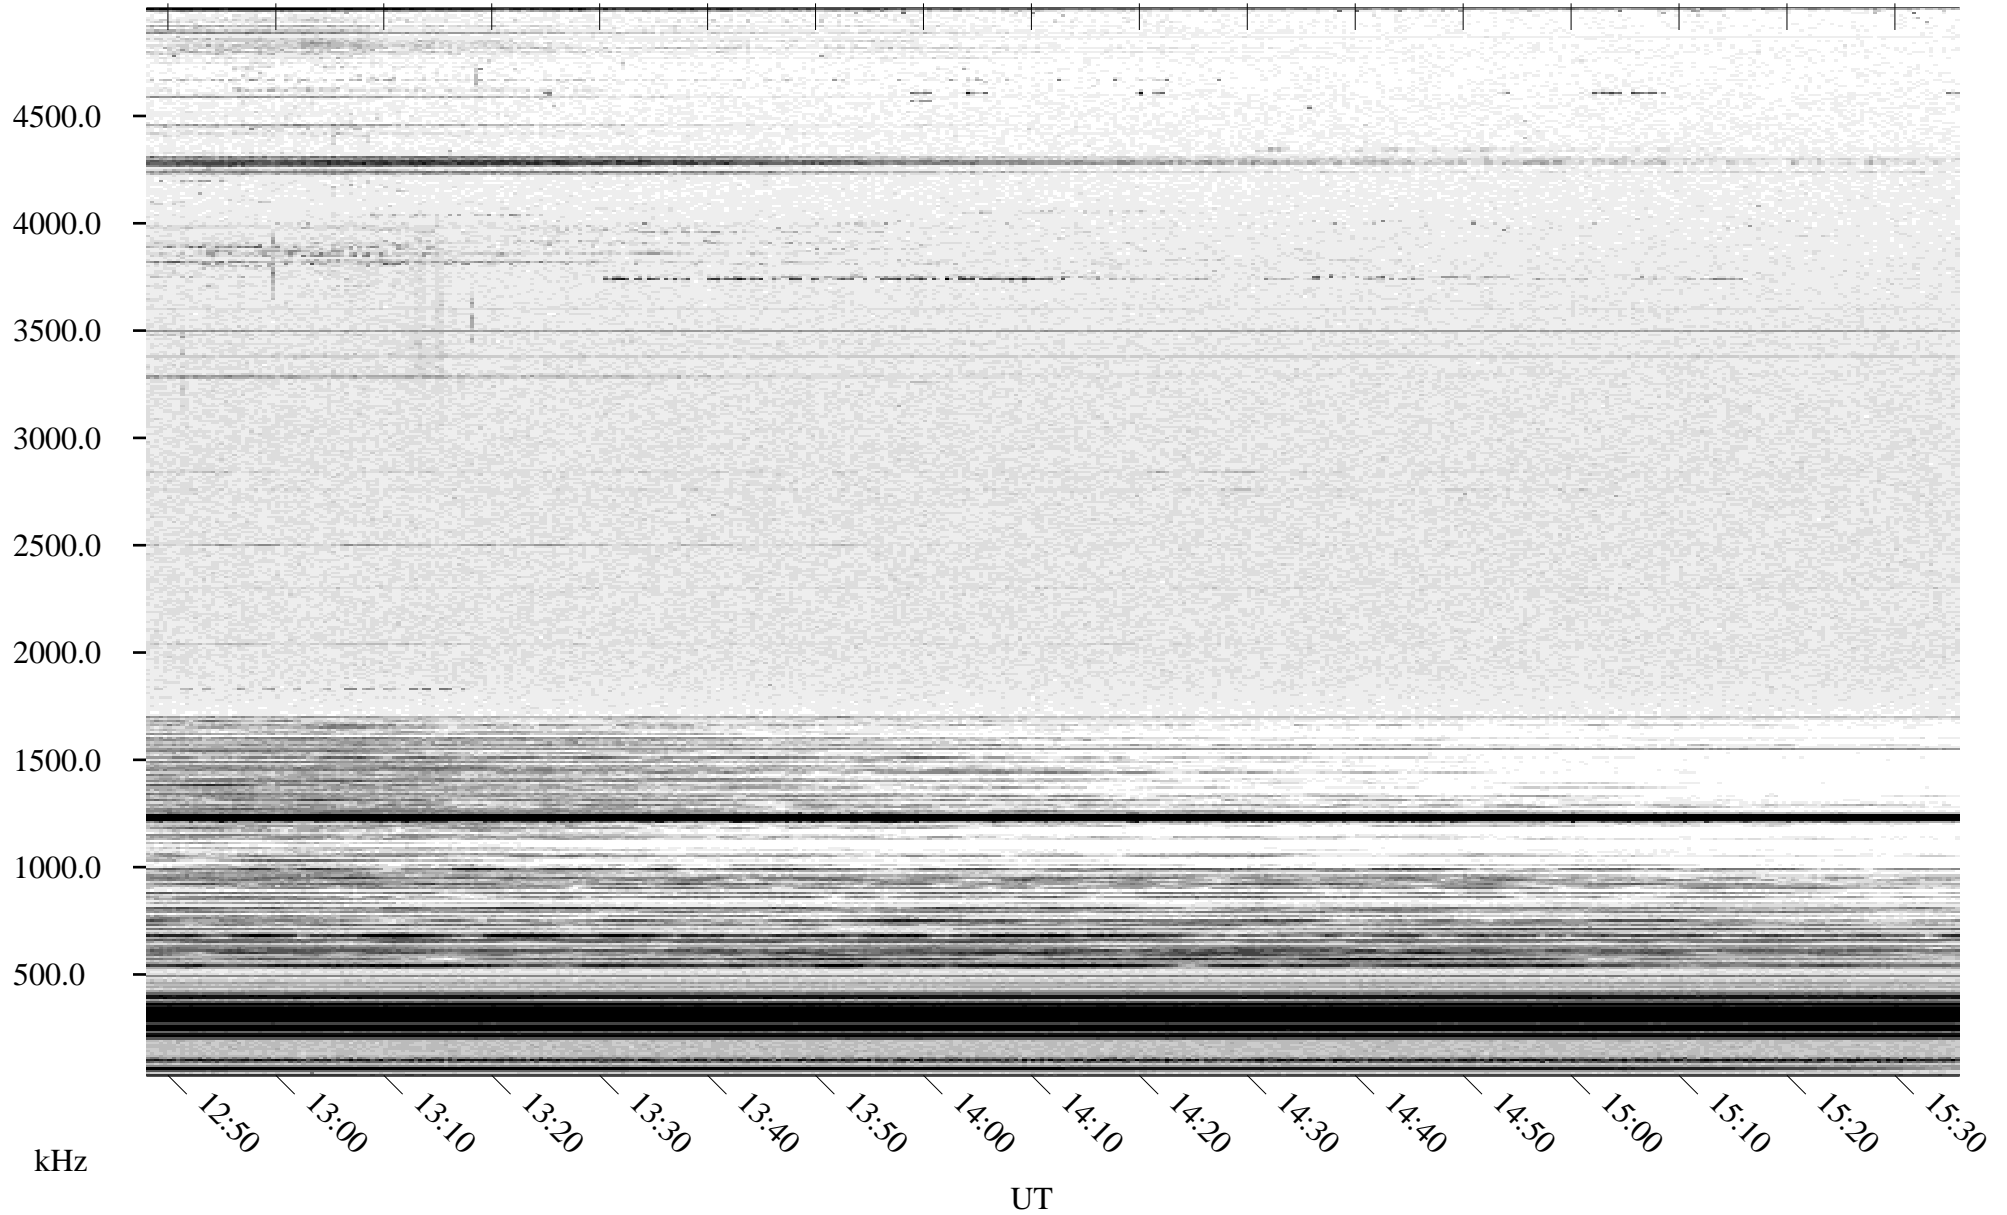

04/04/2005 Churchill, Manitoba

Linear Scale Black = 161 White = 15

ch05094l.r00m max_12

Page 1

04/04/2005 Churchill, Manitoba

Linear Scale Black = 161 White = 15

ch05094l.r00m max_12

Page 2

04/05/2005 Churchill, Manitoba

Linear Scale Black = 161 White = 15

ch05094l.r00m max_12

Page 3

04/05/2005 Churchill, Manitoba

Linear Scale Black = 161 White = 15

ch05094l.r00m max_12

Page 4

04/05/2005 Churchill, Manitoba

Linear Scale Black = 161 White = 15

ch05094l.r00m max_12

Page 5

04/05/2005 Churchill, Manitoba

Linear Scale Black = 161 White = 15

ch05094l.r00m max_12

Page 6

04/05/2005 Churchill, Manitoba

Linear Scale Black = 161 White = 15

ch05094l.r00m max_12

Page 7

04/05/2005 Churchill, Manitoba

Linear Scale Black = 161 White = 15

ch05094l.r00m max_12