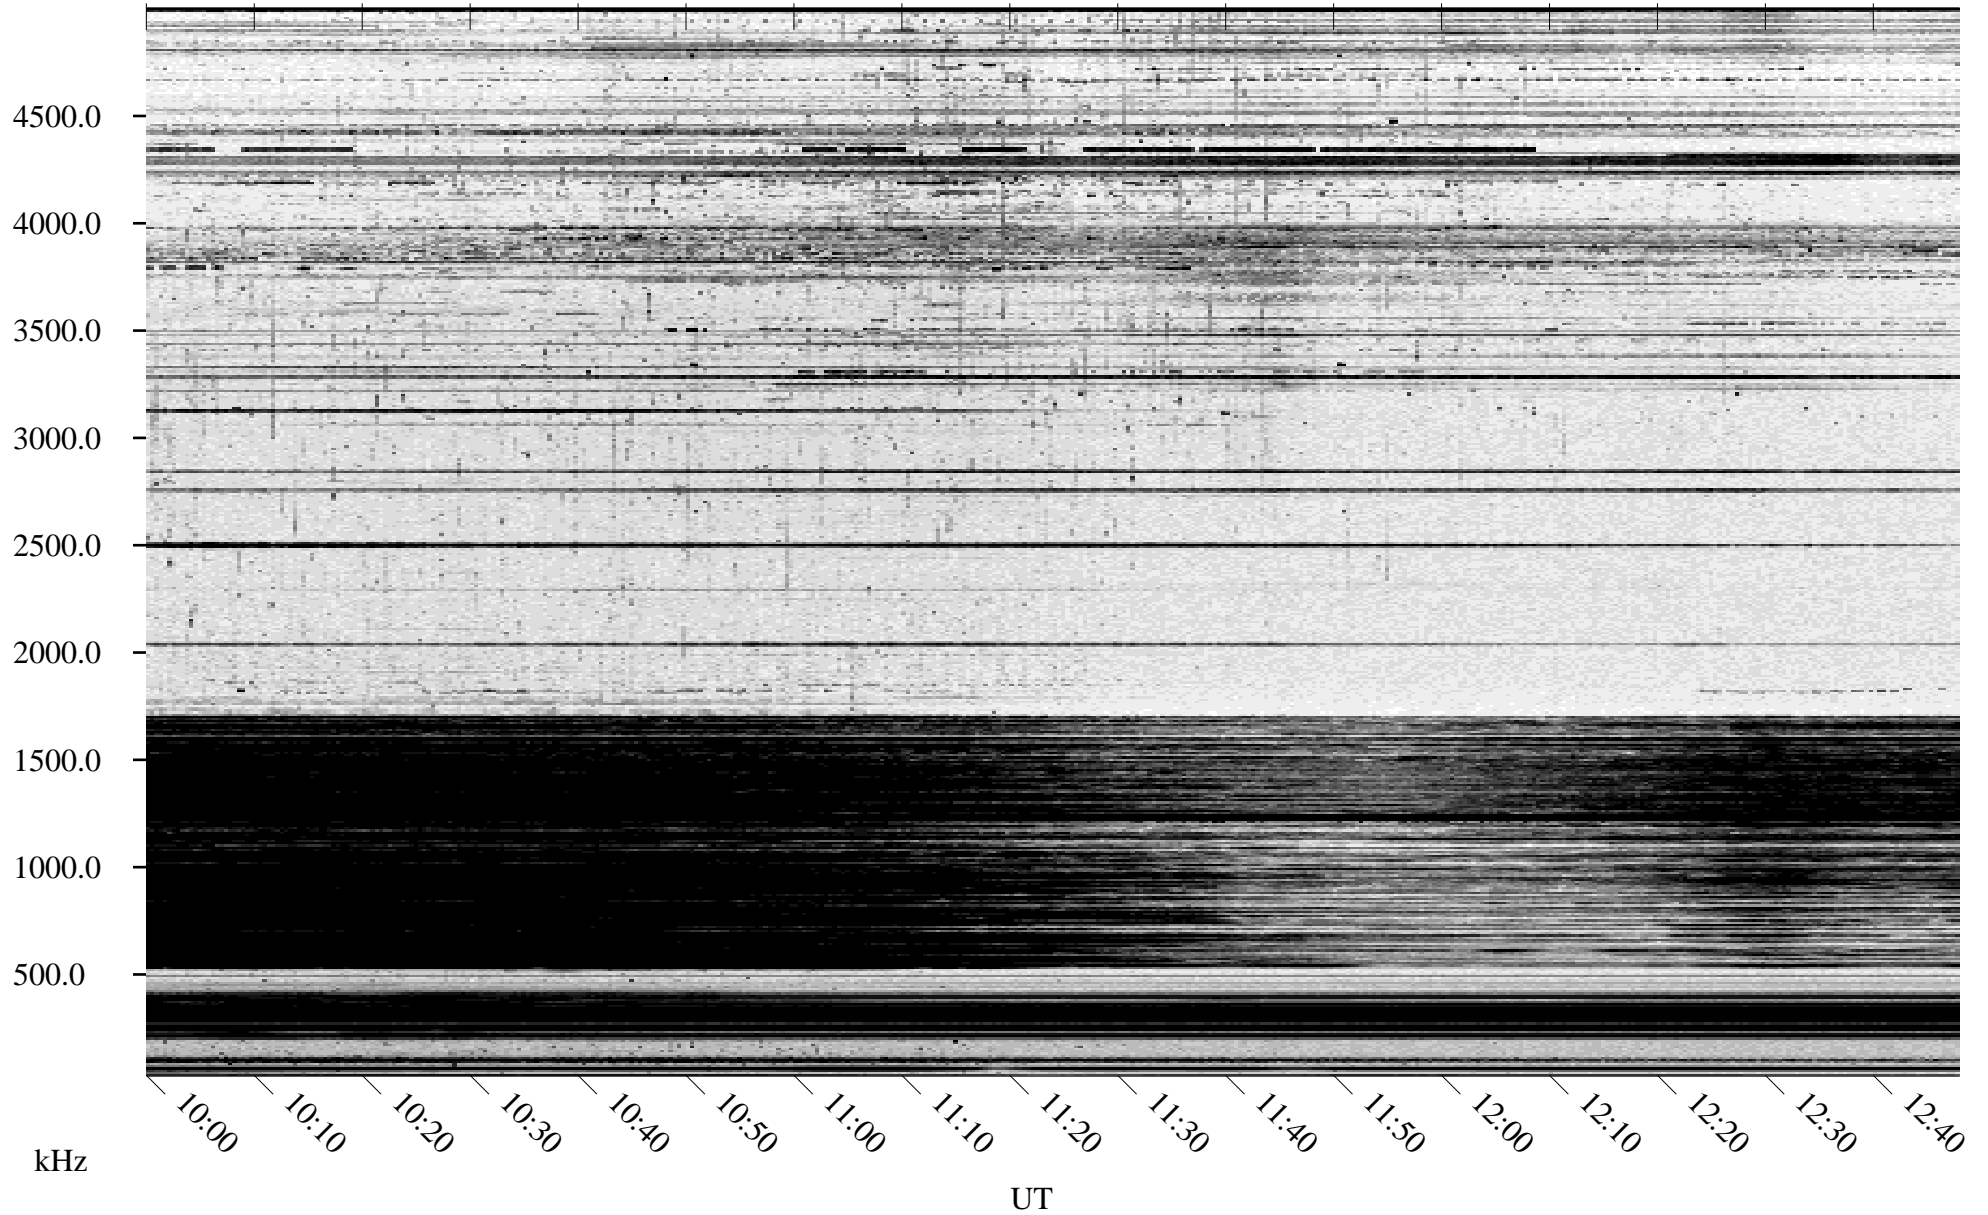

04/05/2005 Churchill, Manitoba

Linear Scale Black = 161 White = 15

ch050951.r00m max_12

Page 1

04/05/2005 Churchill, Manitoba

Linear Scale Black = 161 White = 15

ch050951.r00m max_12

Page 2

04/06/2005 Churchill, Manitoba

Linear Scale Black = 161 White = 15

ch050951.r00m max_12

Page 3

04/06/2005 Churchill, Manitoba

Linear Scale Black = 161 White = 15

ch050951.r00m max_12

Page 4

04/06/2005 Churchill, Manitoba

Linear Scale Black = 161 White = 15

ch050951.r00m max_12

Page 5

04/06/2005 Churchill, Manitoba

Linear Scale Black = 161 White = 15

ch050951.r00m max_12

Page 6

04/06/2005 Churchill, Manitoba

Linear Scale Black = 161 White = 15

ch050951.r00m max_12

Page 7

04/06/2005 Churchill, Manitoba

Linear Scale Black = 161 White = 15

ch050951.r00m max_12