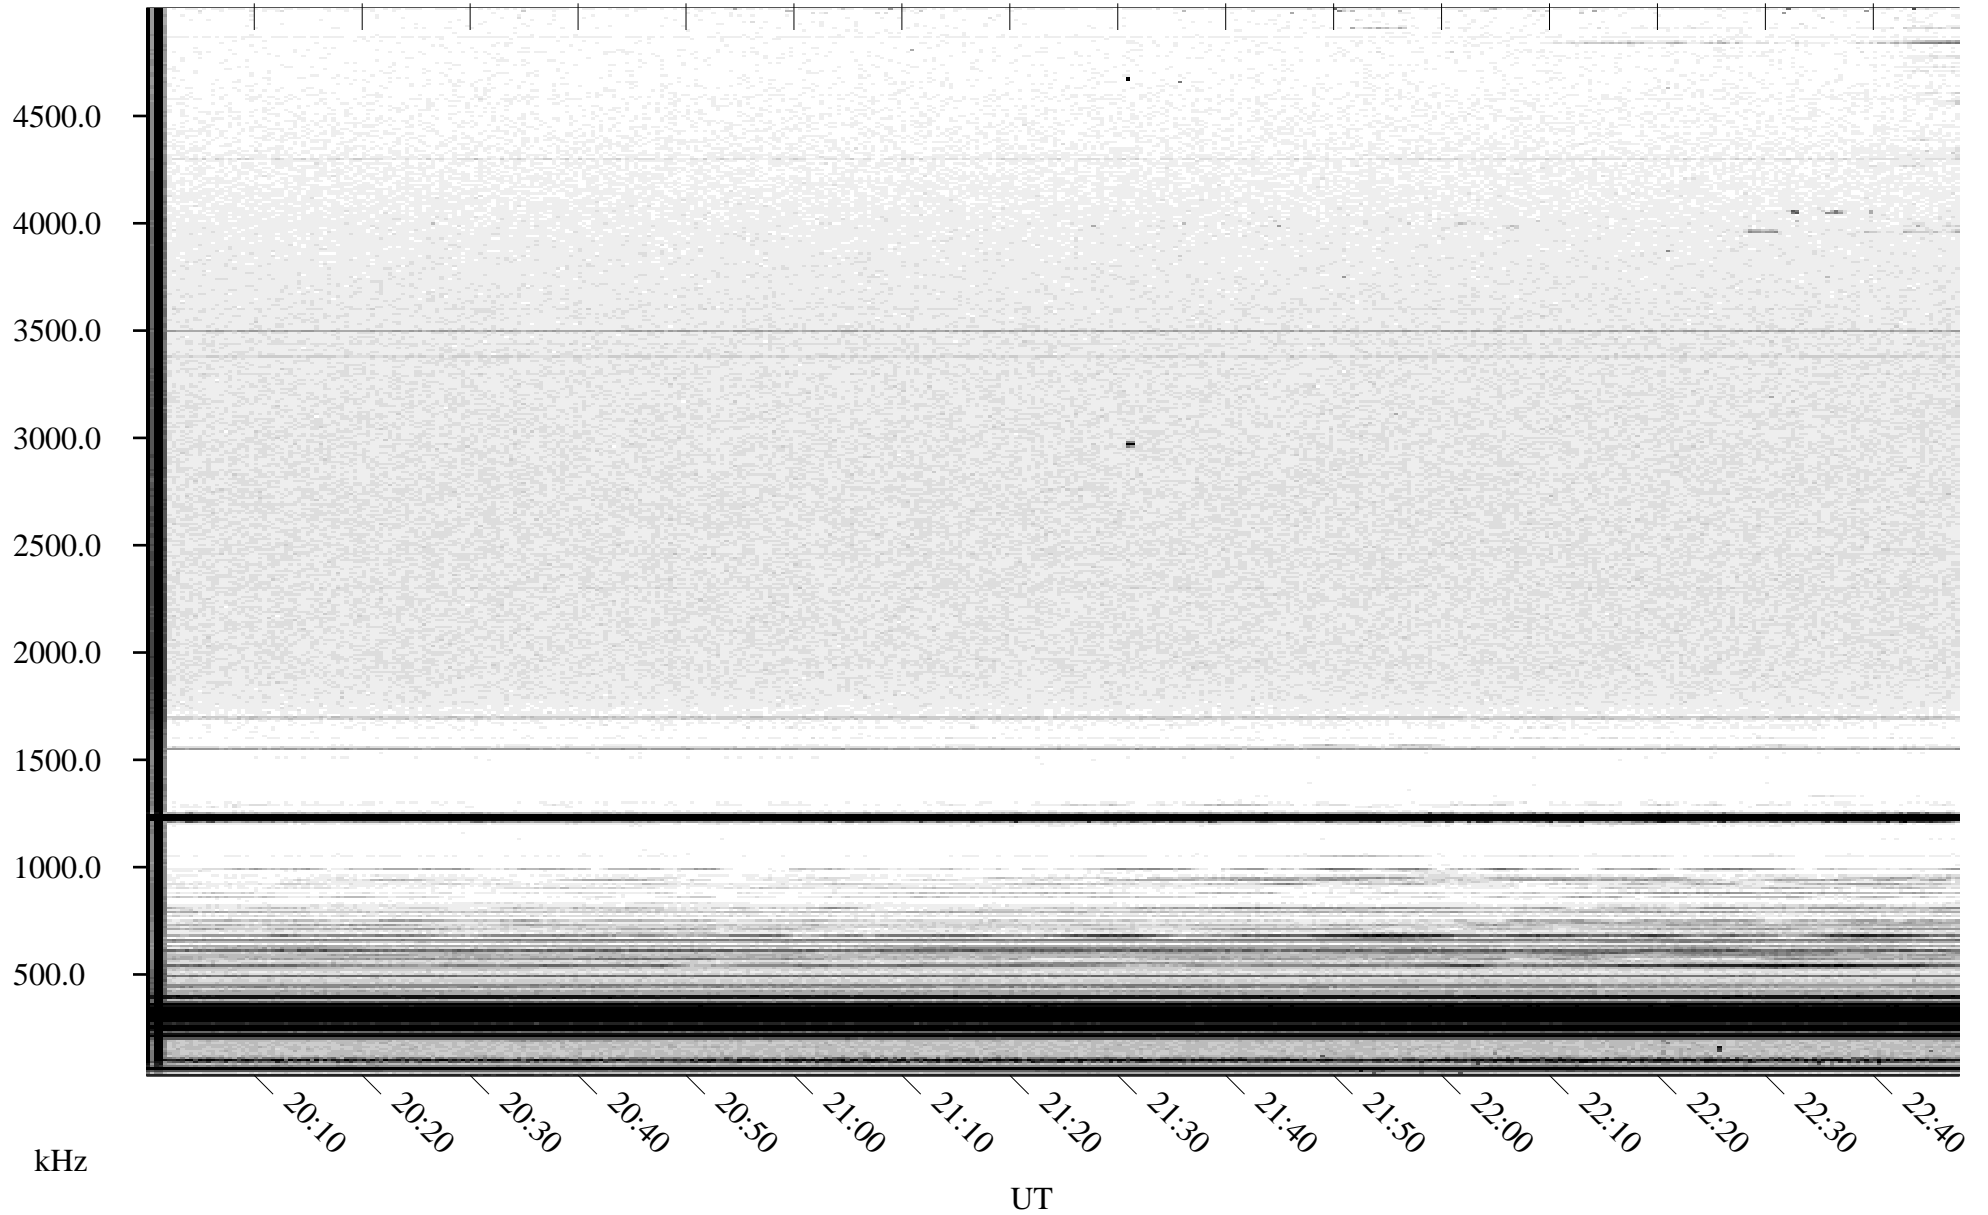

# 04/06/2005 Churchill, Manitoba

Linear Scale    Black = 161    White = 15

ch05096l.r00m max\_12

Page 1

# 04/06/2005 Churchill, Manitoba

Linear Scale    Black = 161    White = 15

ch05096l.r00m max\_12

Page 2

# 04/07/2005 Churchill, Manitoba

Linear Scale    Black = 161    White = 15

ch05096l.r00m max\_12

Page 3

# 04/07/2005 Churchill, Manitoba

Linear Scale    Black = 161    White = 15

ch05096l.r00m max\_12

Page 4