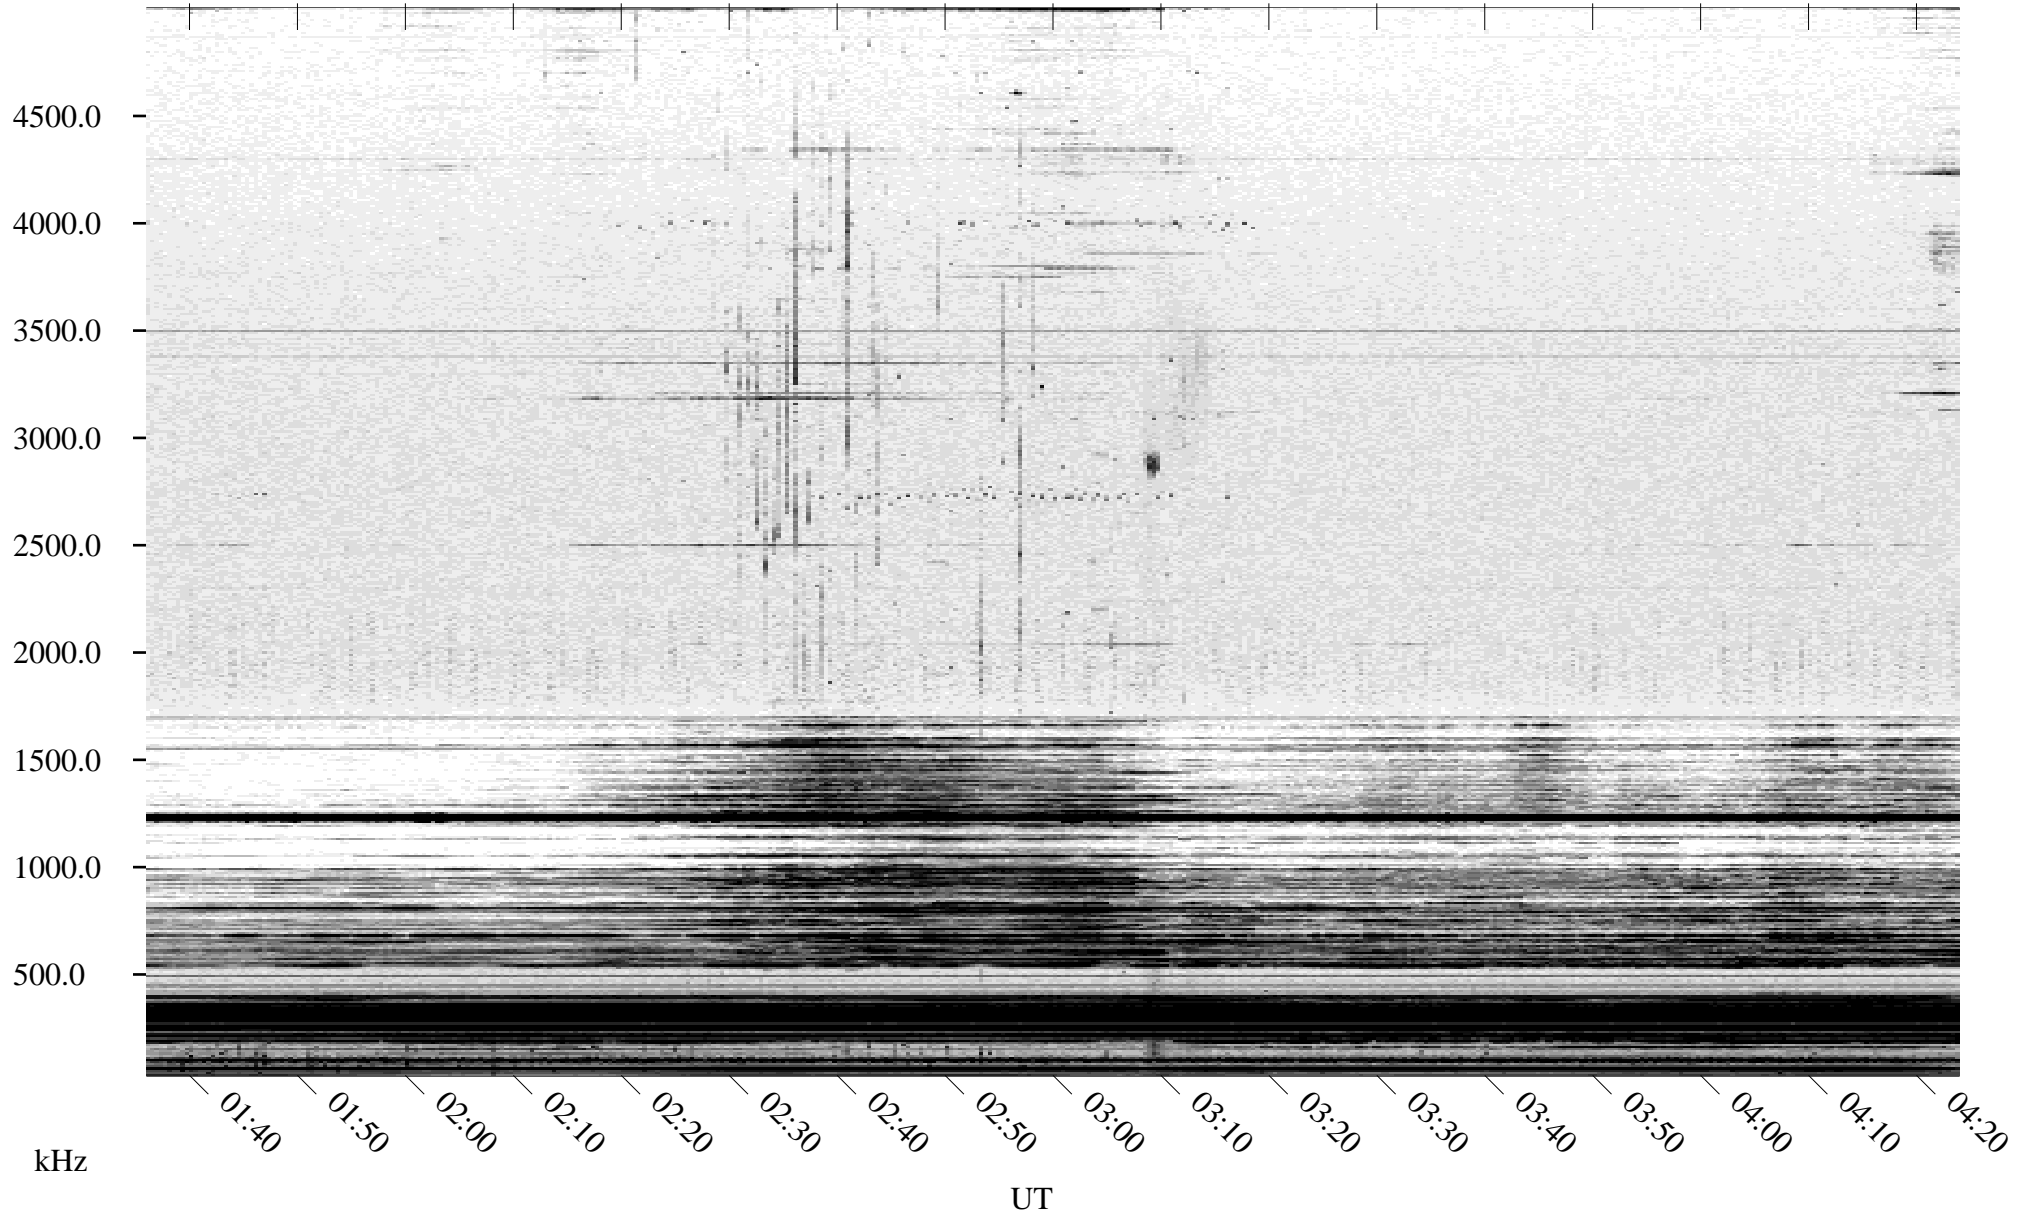

# 04/06/2005 Churchill, Manitoba

Linear Scale    Black = 161    White = 15

ch05096l.r00m max\_12

Page 1

# 04/06/2005 Churchill, Manitoba

Linear Scale    Black = 161    White = 15

ch05096l.r00m max\_12

Page 2

# 04/07/2005 Churchill, Manitoba

Linear Scale    Black = 161    White = 15

ch05096l.r00m max\_12

Page 3

# 04/07/2005 Churchill, Manitoba

Linear Scale    Black = 161    White = 15

ch05096l.r00m max\_12

Page 4