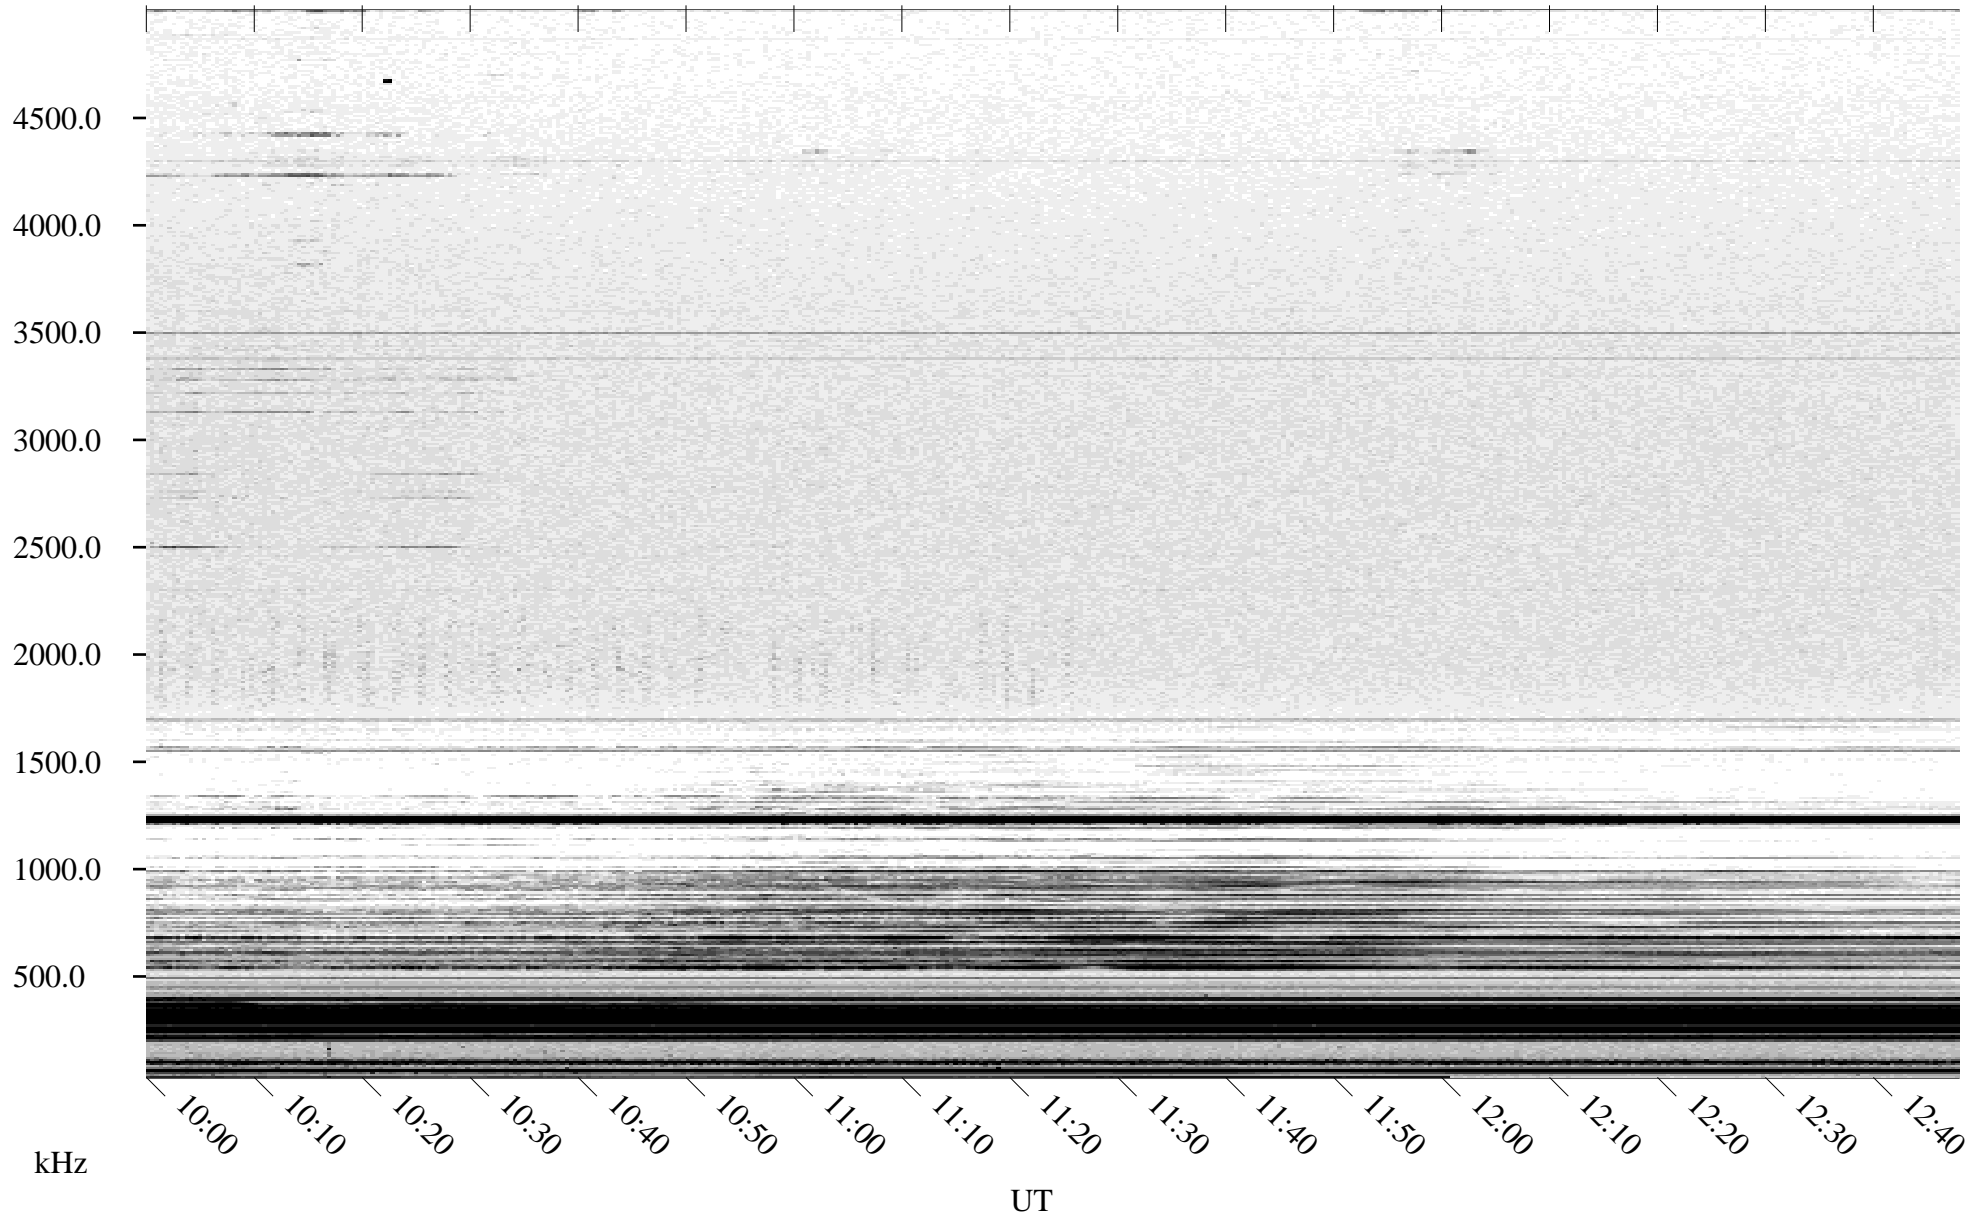

# 04/07/2005 Churchill, Manitoba

Linear Scale    Black = 161    White = 15

ch05096l.r00m max\_12

Page 4

# 04/07/2005 Churchill, Manitoba

Linear Scale    Black = 161    White = 15

ch05096l.r00m max\_12

Page 5

# 04/07/2005 Churchill, Manitoba

Linear Scale    Black = 161    White = 15

ch05096l.r00m max\_12

Page 6

# 04/07/2005 Churchill, Manitoba

Linear Scale    Black = 161    White = 15

ch05096l.r00m max\_12

Page 7

04/07/2005 Churchill, Manitoba

Linear Scale

Black = 161

White = 15