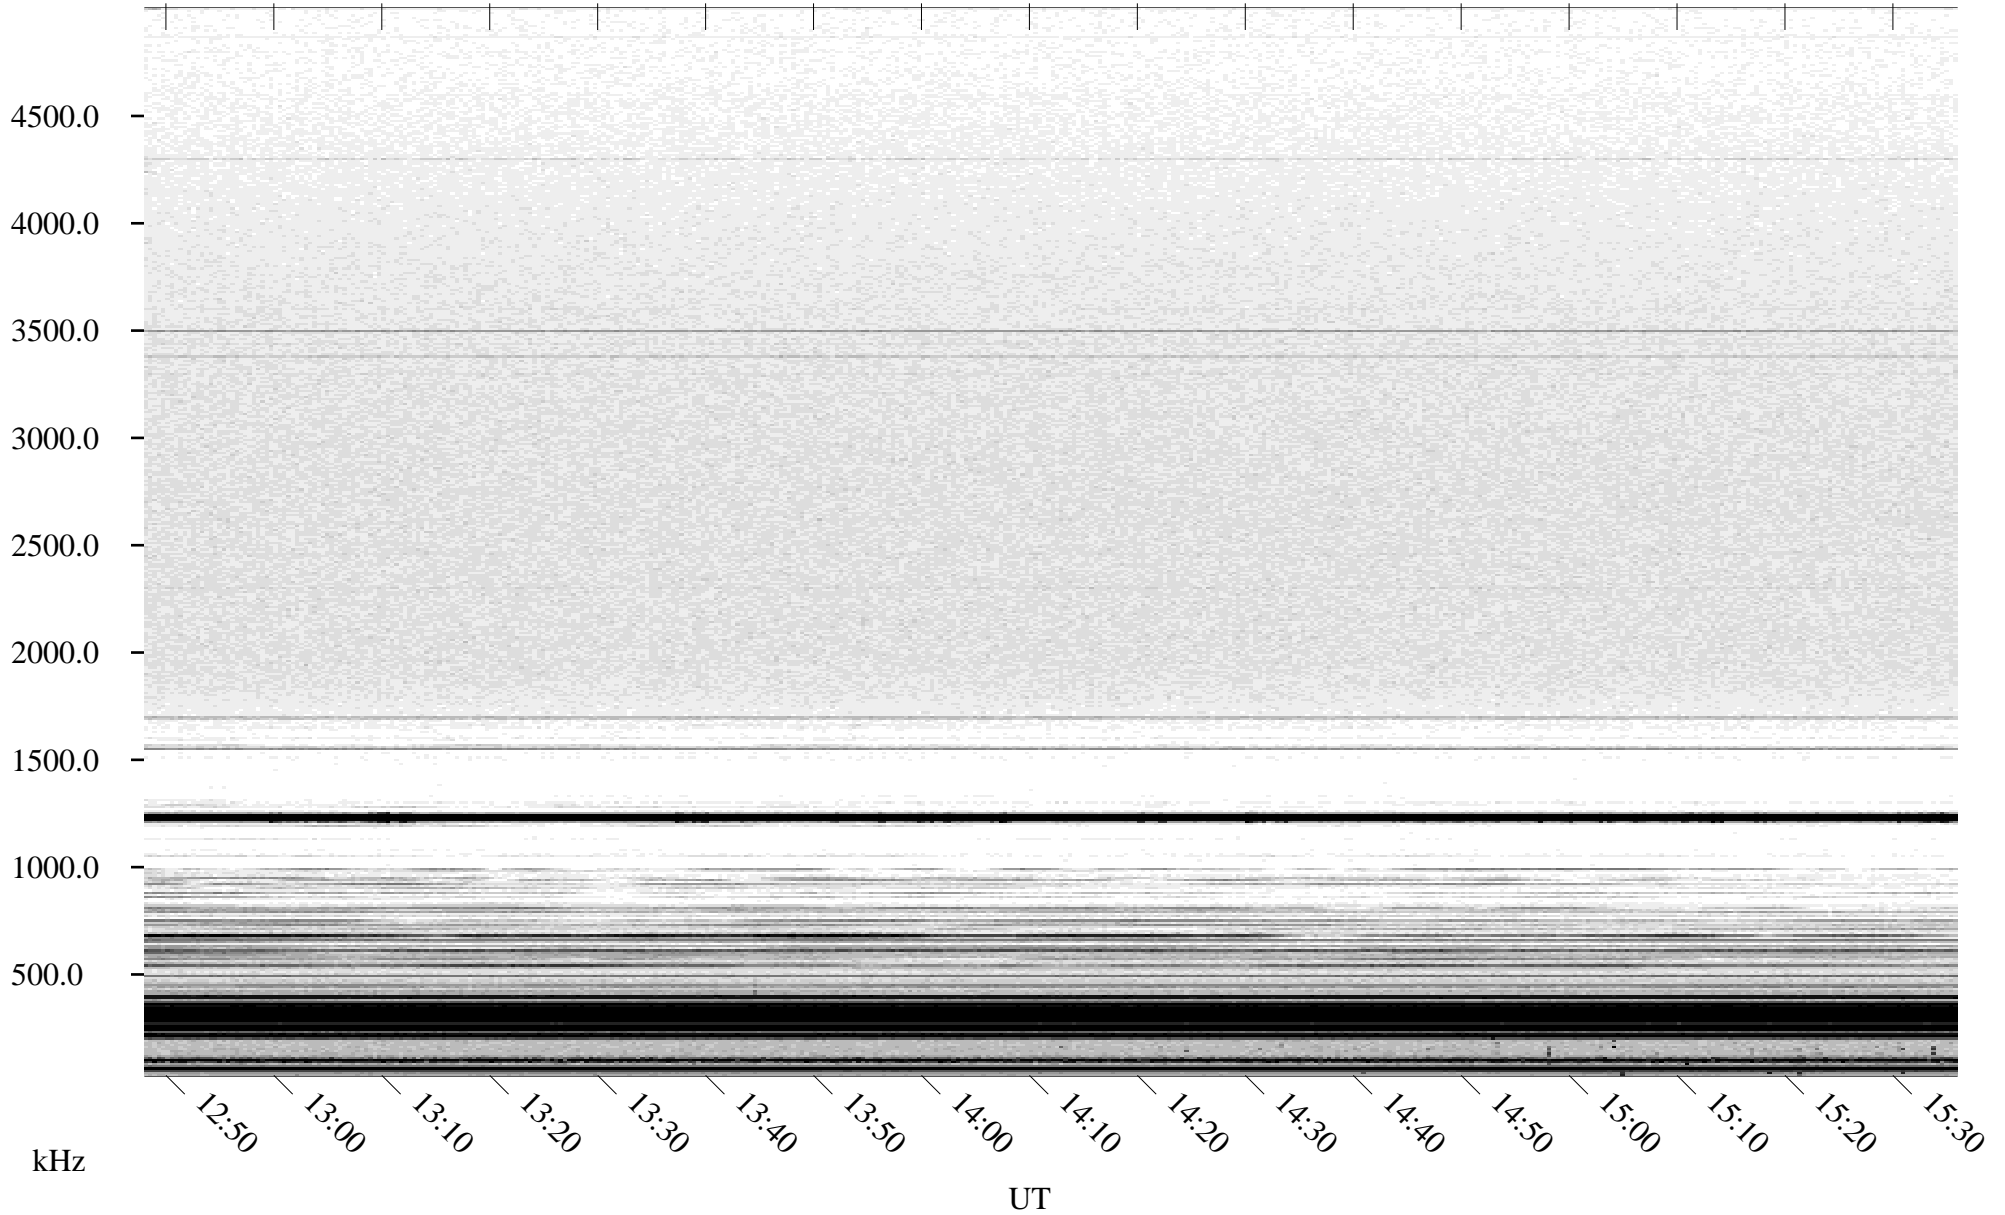

# 04/07/2005 Churchill, Manitoba

Linear Scale    Black = 161    White = 15

ch05096l.r00m max\_12

Page 5

# 04/07/2005 Churchill, Manitoba

Linear Scale    Black = 161    White = 15

ch05096l.r00m max\_12

Page 6

# 04/07/2005 Churchill, Manitoba

Linear Scale    Black = 161    White = 15

ch05096l.r00m max\_12

Page 7

04/07/2005 Churchill, Manitoba

Linear Scale

Black = 161

White = 15