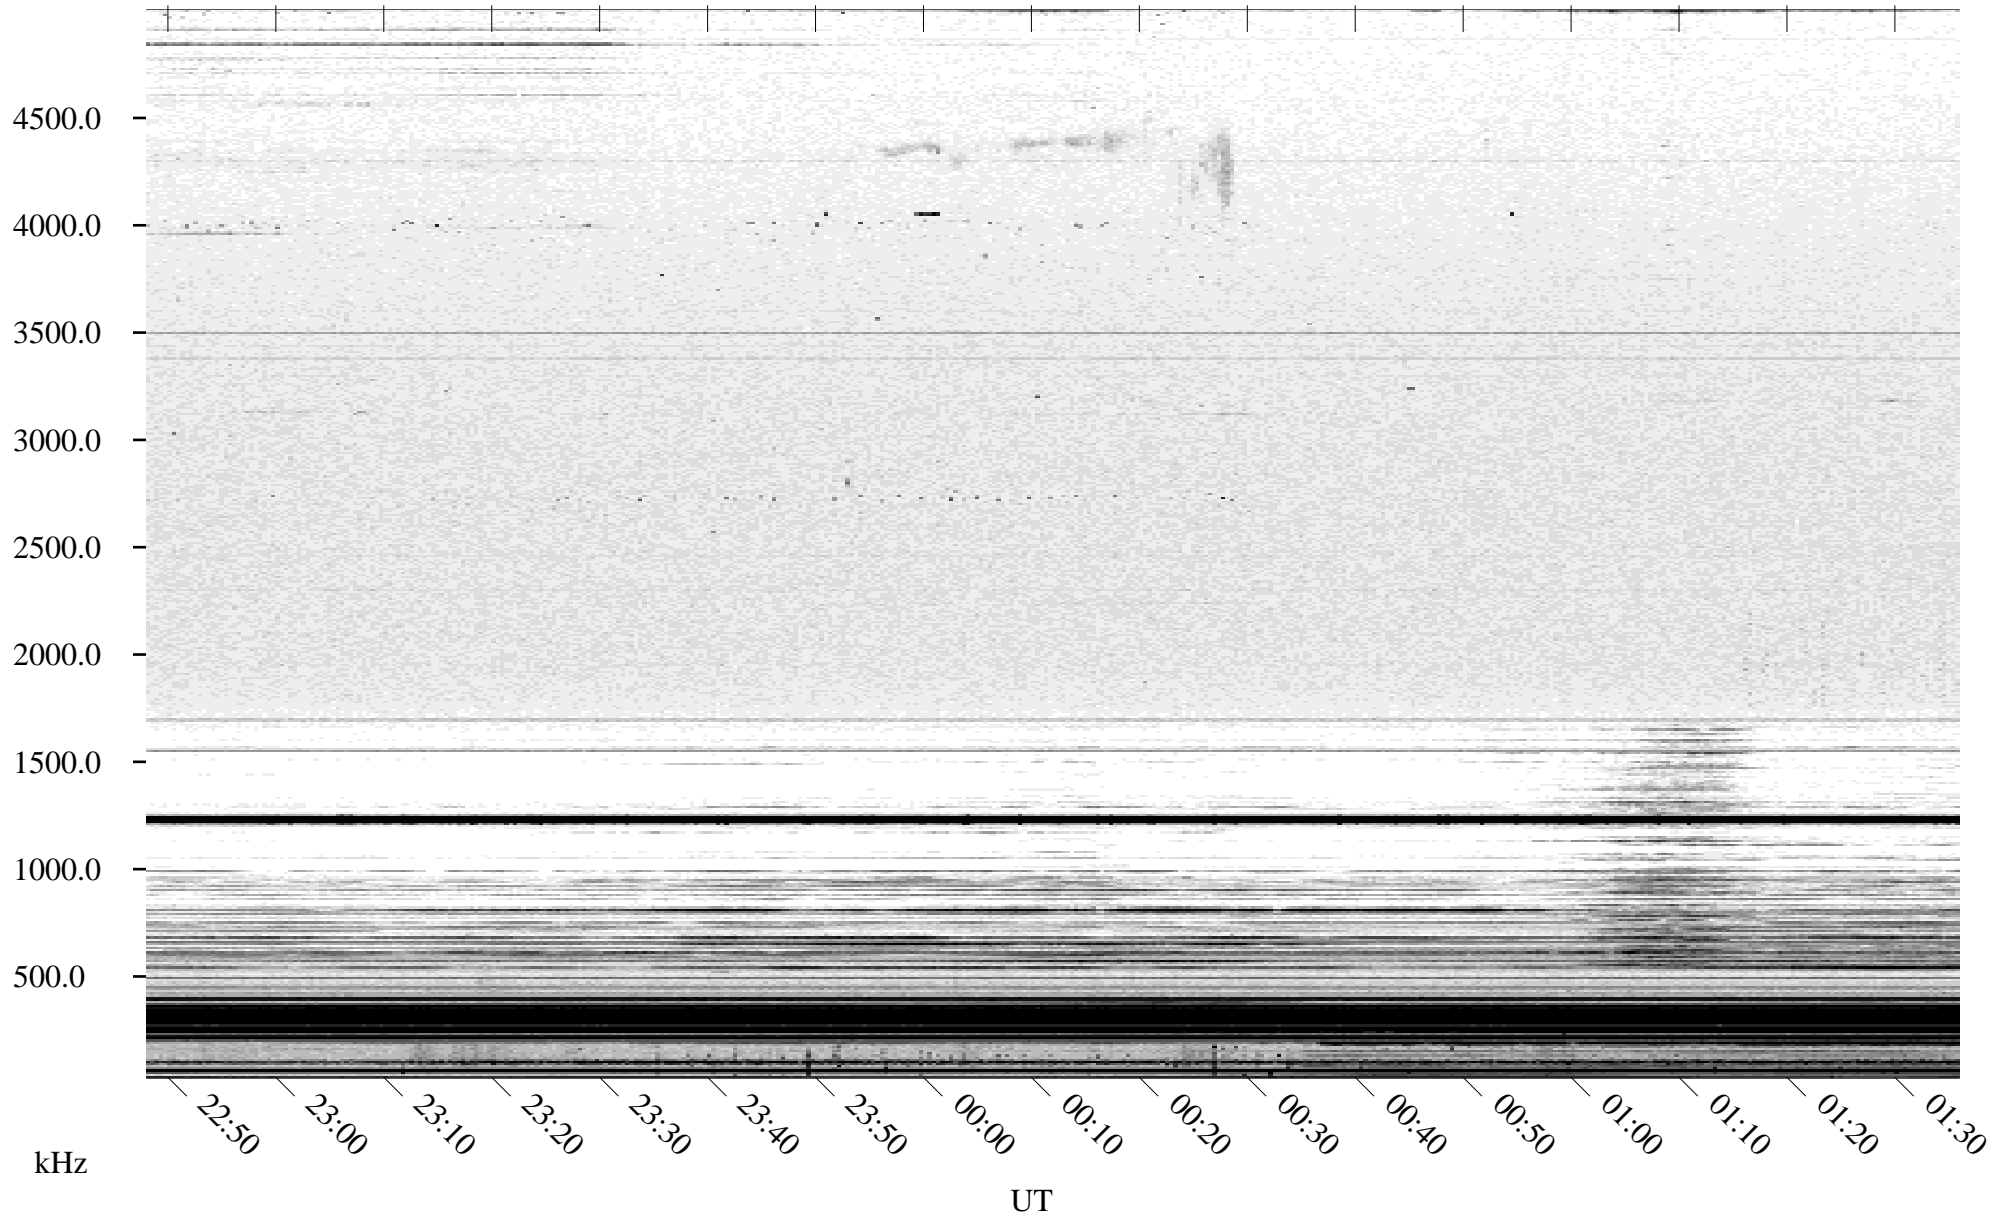

# 04/06/2005 Churchill, Manitoba

Linear Scale    Black = 161    White = 15

ch05096l.r00m max\_12

Page 1

# 04/06/2005 Churchill, Manitoba

Linear Scale    Black = 161    White = 15

ch05096l.r00m max\_12

Page 2

# 04/07/2005 Churchill, Manitoba

Linear Scale    Black = 161    White = 15

ch05096l.r00m max\_12

Page 3

# 04/07/2005 Churchill, Manitoba

Linear Scale    Black = 161    White = 15

ch05096l.r00m max\_12

Page 4