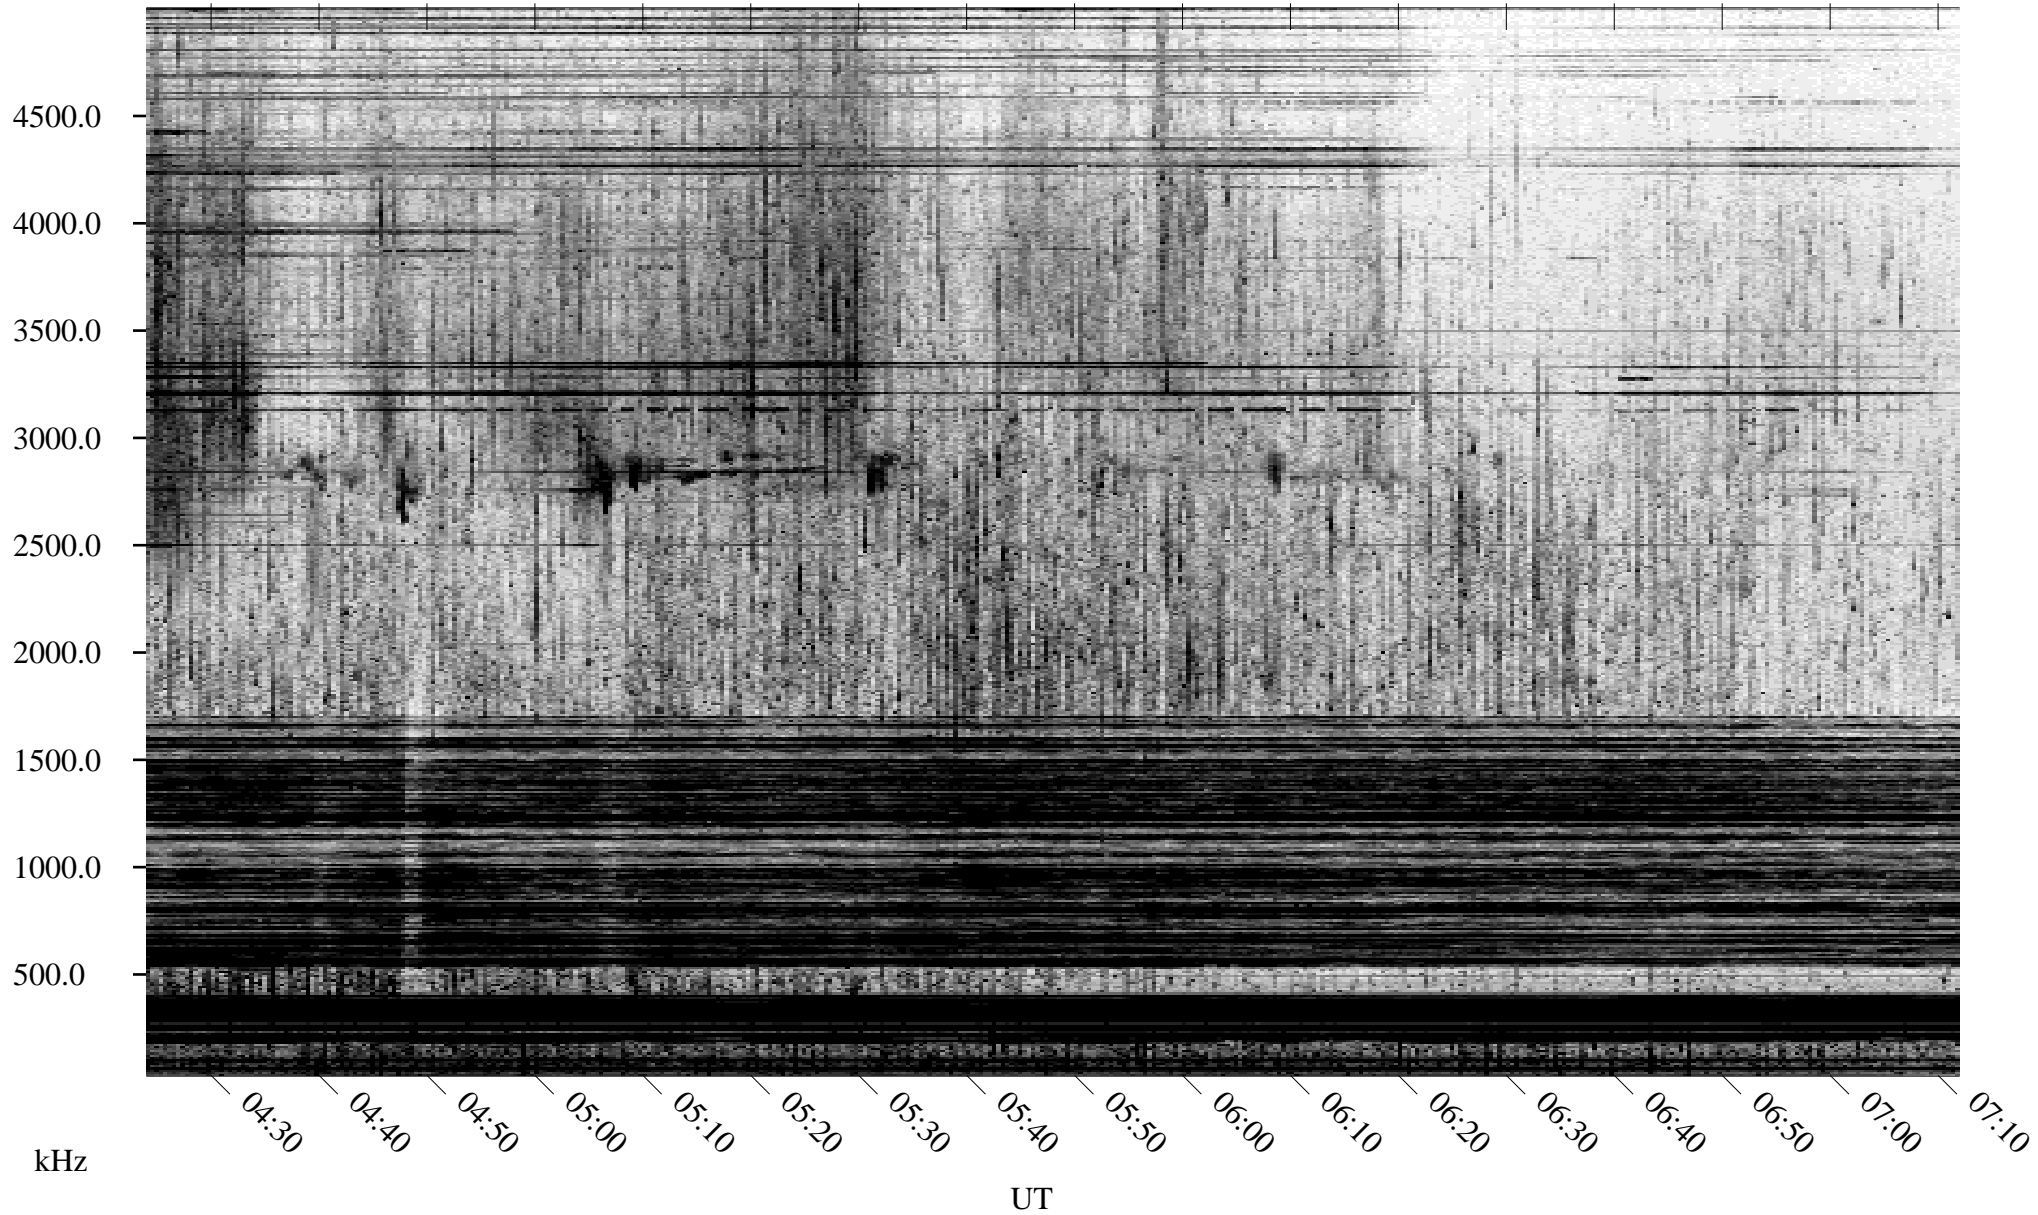

04/07/2005 Churchill, Manitoba

Linear Scale Black = 161 White = 15

ch05097l.r00m max_12

Page 1

04/07/2005 Churchill, Manitoba

Linear Scale Black = 161 White = 15

ch050971.r00m max_12

Page 2

04/08/2005 Churchill, Manitoba

Linear Scale Black = 161 White = 15

ch05097l.r00m max_12

Page 3

04/08/2005 Churchill, Manitoba

Linear Scale Black = 161 White = 15

ch050971.r00m max_12

Page 4

04/08/2005 Churchill, Manitoba

Linear Scale Black = 161 White = 15

ch05097l.r00m max_12

Page 5

04/08/2005 Churchill, Manitoba

Linear Scale Black = 161 White = 15

ch050971.r00m max_12

Page 6

04/08/2005 Churchill, Manitoba

Linear Scale Black = 161 White = 15

ch05097l.r00m max_12

Page 7

04/08/2005 Churchill, Manitoba

Linear Scale Black = 161 White = 15

ch050971.r00m max_12

Page 8