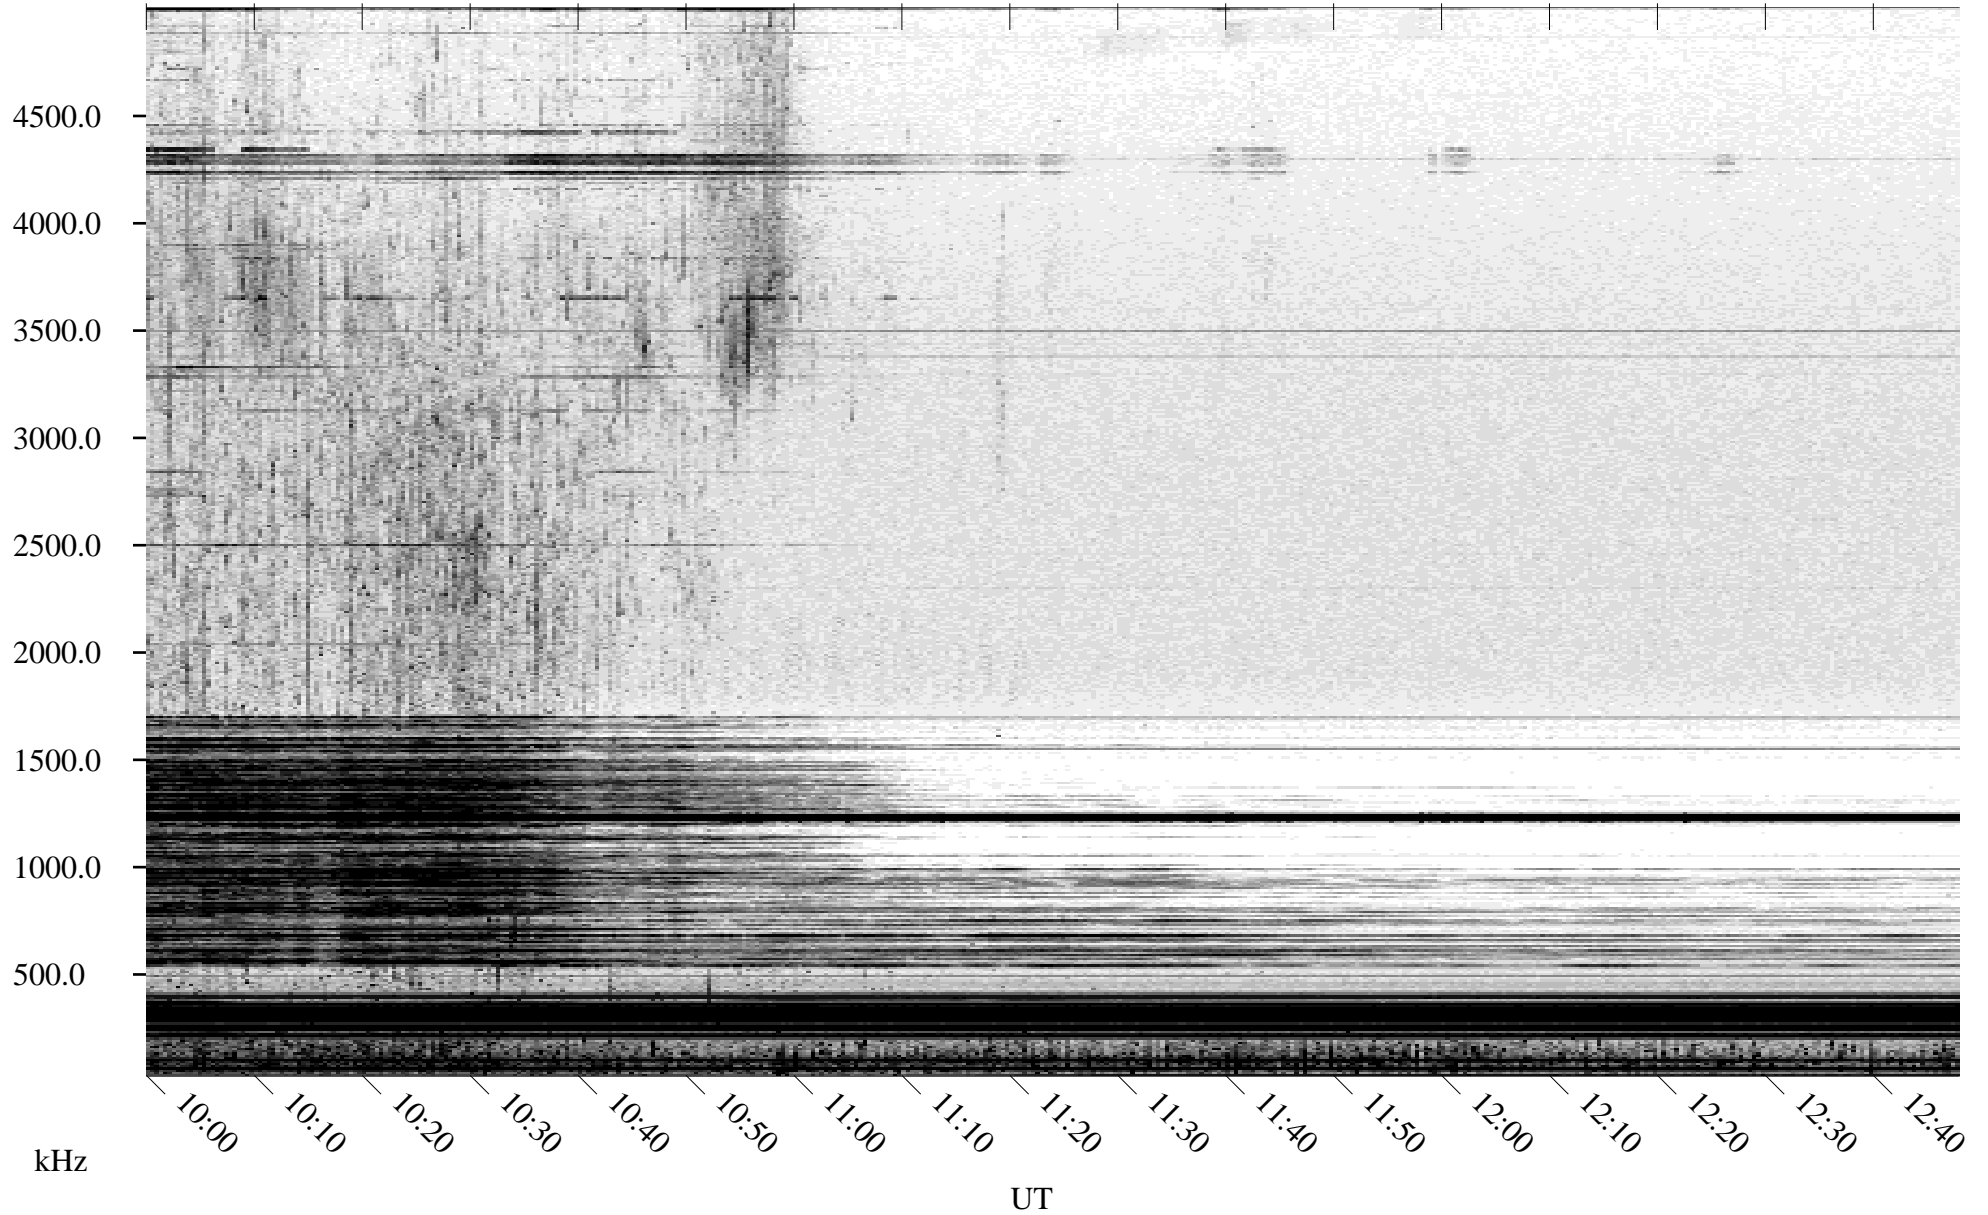

04/07/2005 Churchill, Manitoba

Linear Scale Black = 161 White = 15

ch05097l.r00m max_12

Page 1

04/07/2005 Churchill, Manitoba

Linear Scale Black = 161 White = 15

ch050971.r00m max_12

Page 2

04/08/2005 Churchill, Manitoba

Linear Scale Black = 161 White = 15

ch05097l.r00m max_12

Page 3

04/08/2005 Churchill, Manitoba

Linear Scale Black = 161 White = 15

ch050971.r00m max_12

Page 4

04/08/2005 Churchill, Manitoba

Linear Scale Black = 161 White = 15

ch05097l.r00m max_12

Page 5

04/08/2005 Churchill, Manitoba

Linear Scale Black = 161 White = 15

ch050971.r00m max_12

Page 6

04/08/2005 Churchill, Manitoba

Linear Scale Black = 161 White = 15

ch05097l.r00m max_12

Page 7

04/08/2005 Churchill, Manitoba

Linear Scale Black = 161 White = 15

ch050971.r00m max_12

Page 8