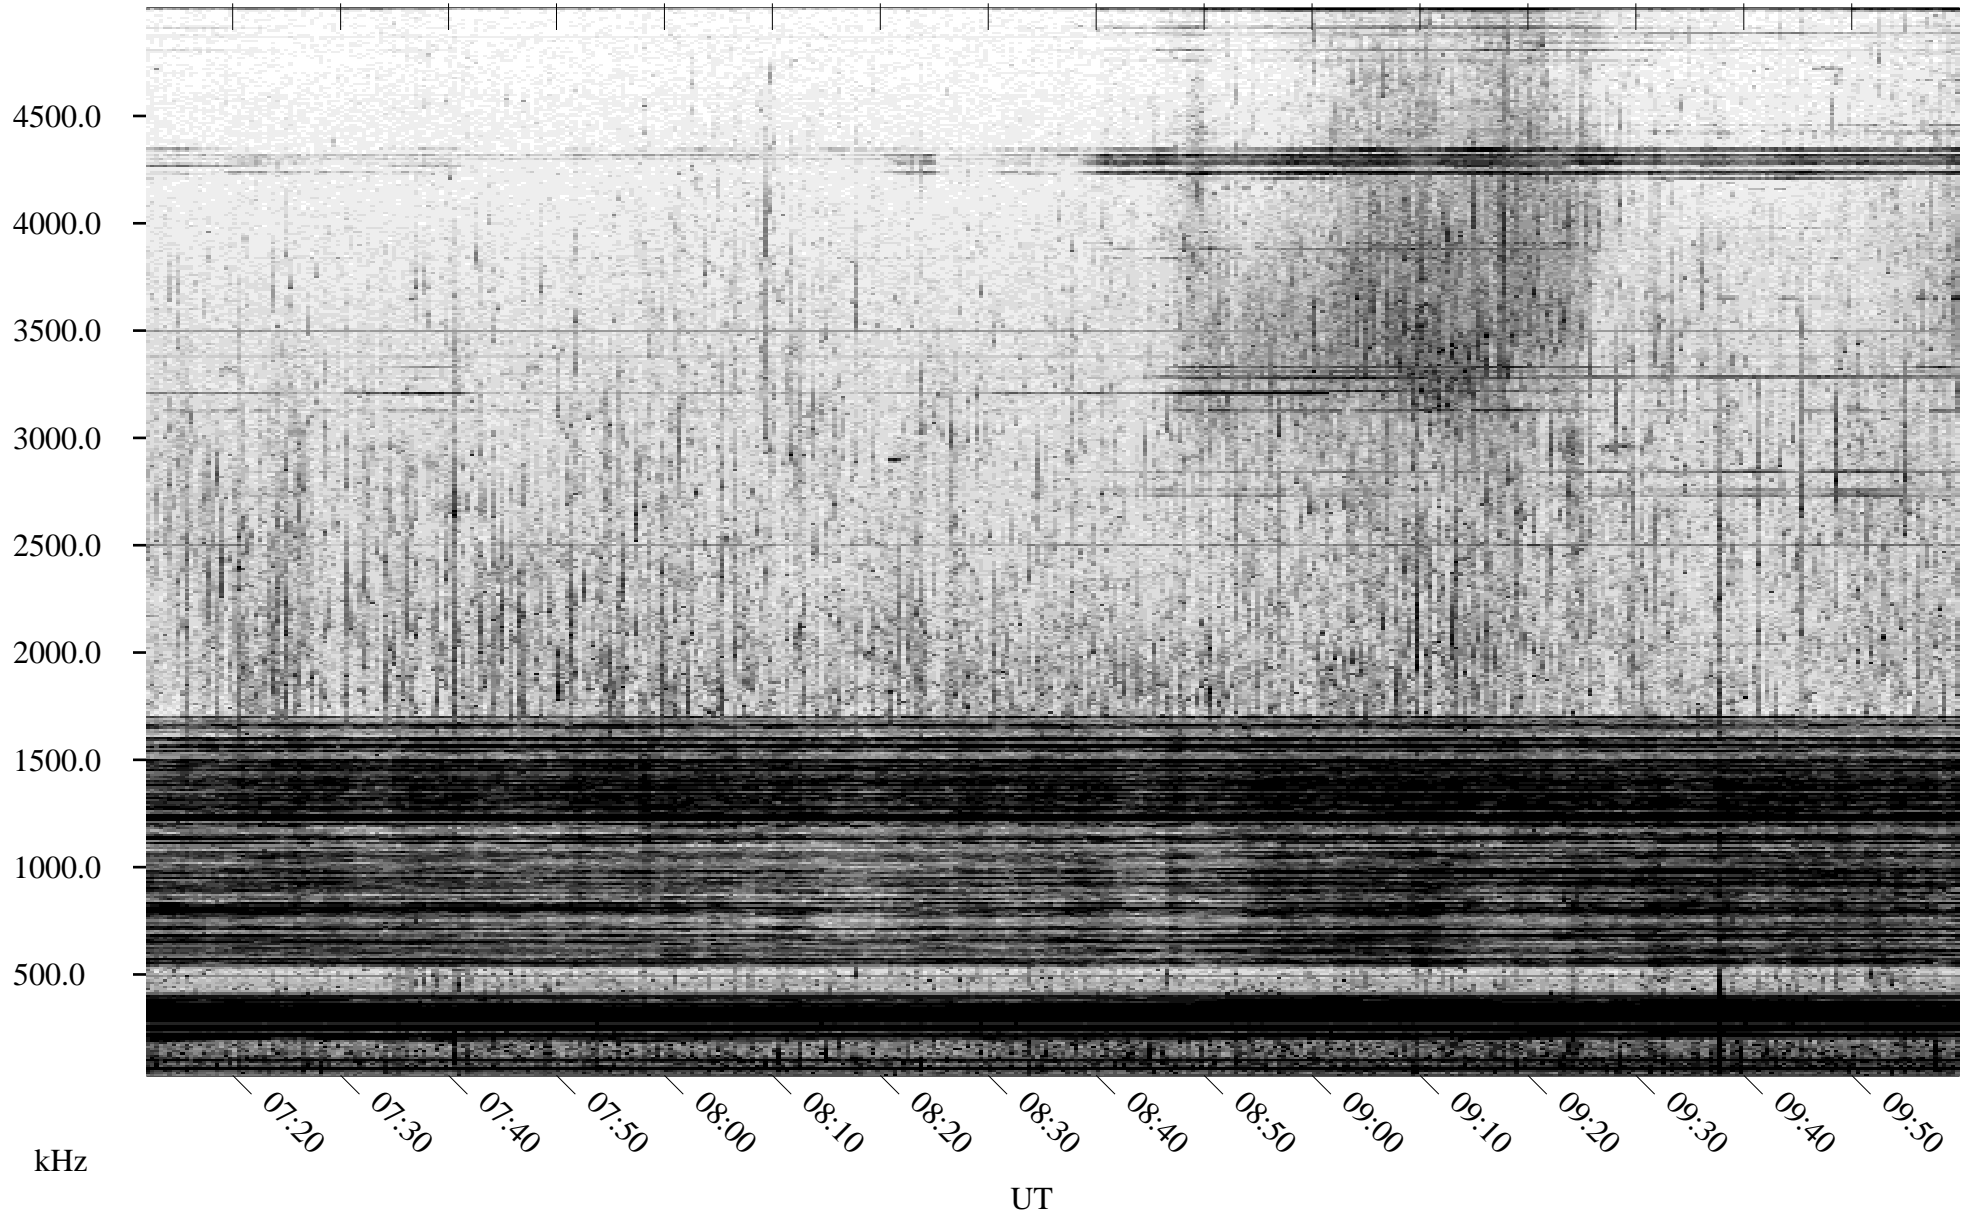

04/07/2005 Churchill, Manitoba

Linear Scale Black = 161 White = 15

ch05097l.r00m max_12

Page 1

04/07/2005 Churchill, Manitoba

Linear Scale Black = 161 White = 15

ch050971.r00m max_12

Page 2

04/08/2005 Churchill, Manitoba

Linear Scale Black = 161 White = 15

ch05097l.r00m max_12

Page 3

04/08/2005 Churchill, Manitoba

Linear Scale Black = 161 White = 15

ch050971.r00m max_12

Page 4

04/08/2005 Churchill, Manitoba

Linear Scale Black = 161 White = 15

ch05097l.r00m max_12

Page 5

04/08/2005 Churchill, Manitoba

Linear Scale Black = 161 White = 15

ch050971.r00m max_12

Page 6

04/08/2005 Churchill, Manitoba

Linear Scale Black = 161 White = 15

ch05097l.r00m max_12

Page 7

04/08/2005 Churchill, Manitoba

Linear Scale Black = 161 White = 15

ch050971.r00m max_12

Page 8