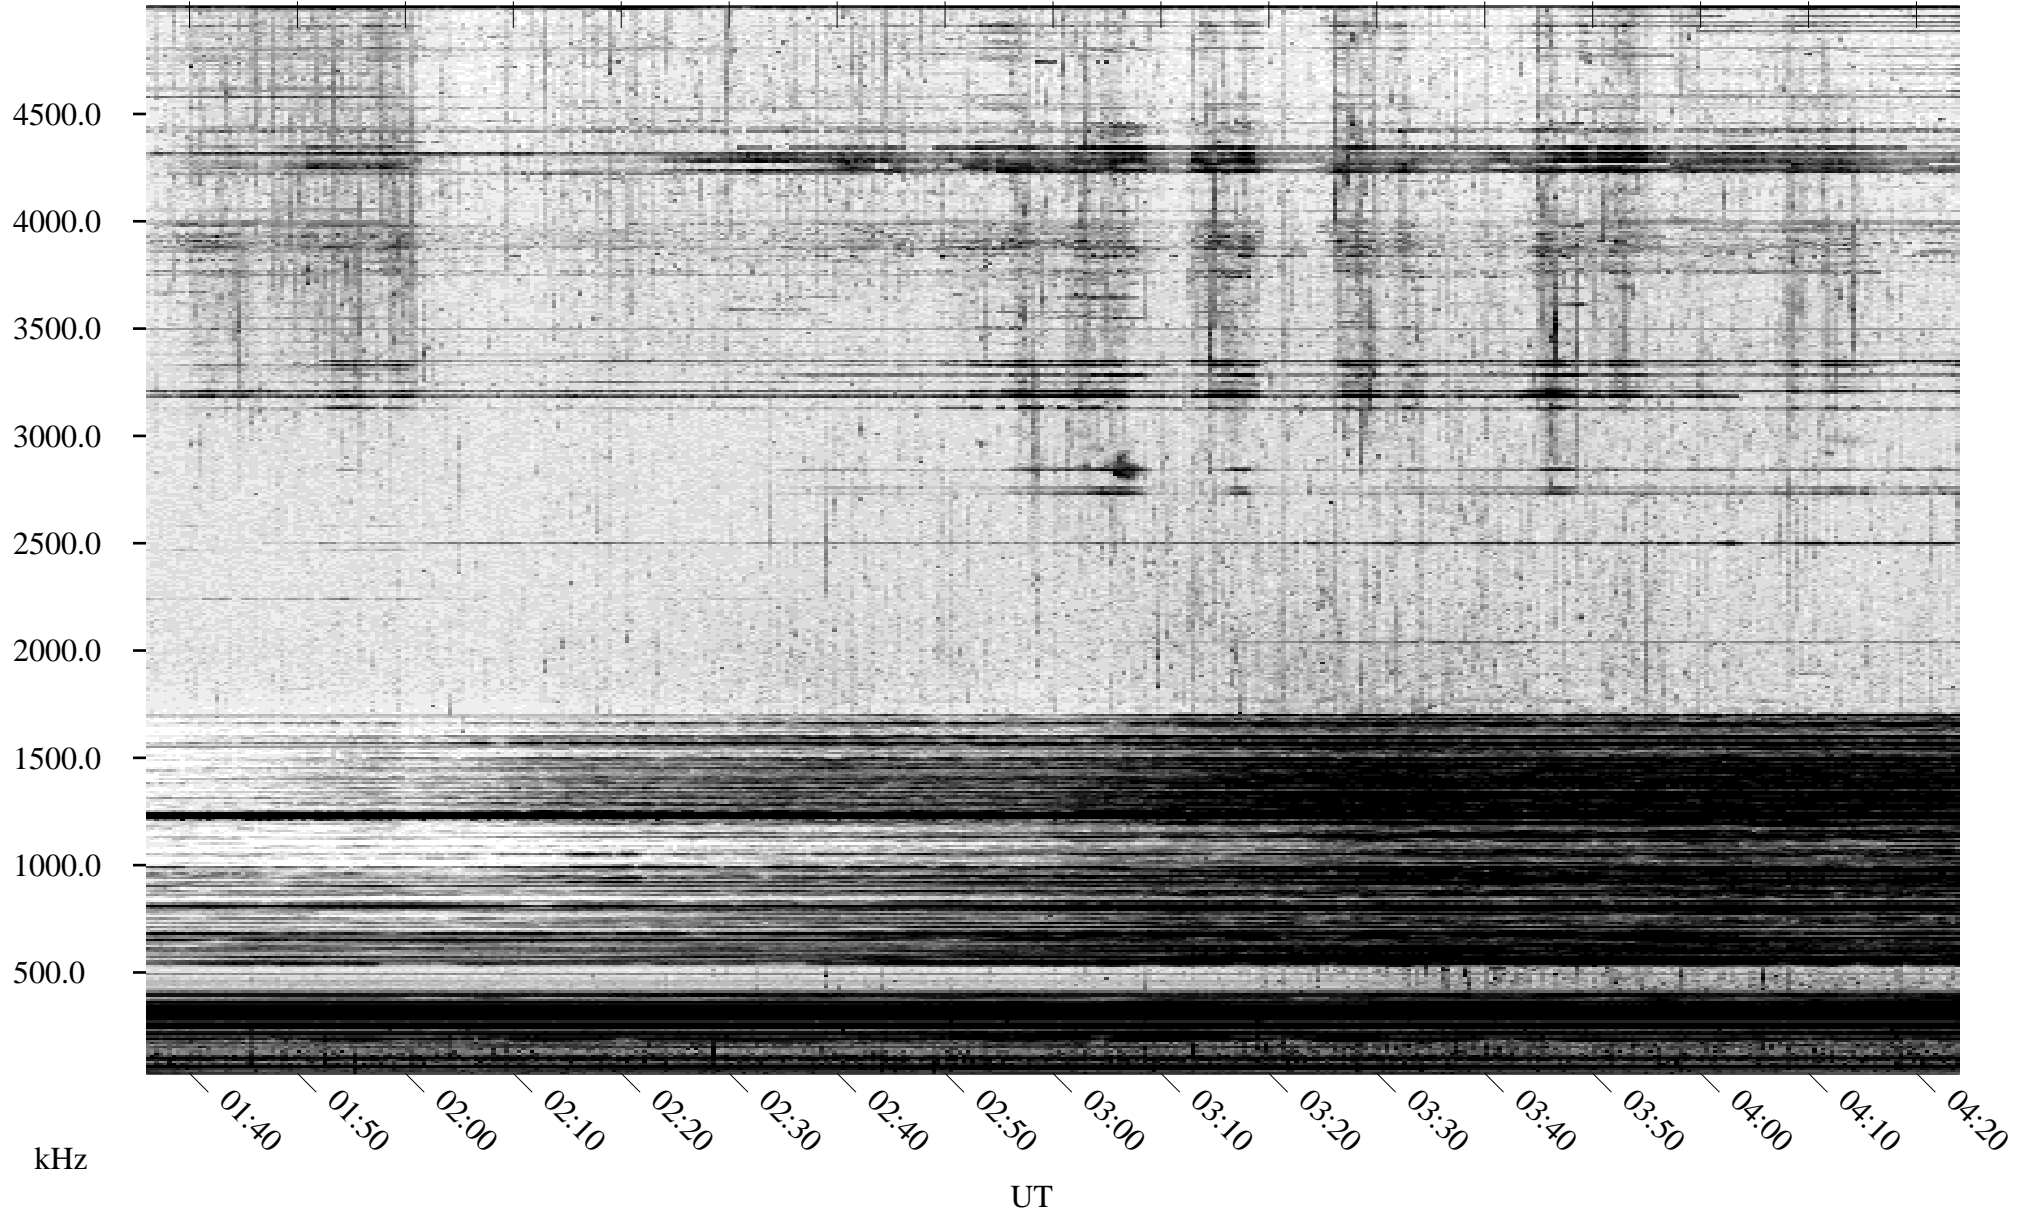

04/08/2005 Churchill, Manitoba

Linear Scale Black = 161 White = 15

ch05098l.r01m max_12

Page 1

04/08/2005 Churchill, Manitoba

Linear Scale Black = 161 White = 15

ch05098l.r01m max_12

Page 2

04/09/2005 Churchill, Manitoba

Linear Scale Black = 161 White = 15

ch05098l.r01m max_12

Page 3

04/09/2005 Churchill, Manitoba

Linear Scale Black = 161 White = 15

ch05098l.r01m max_12

Page 4

04/09/2005 Churchill, Manitoba

Linear Scale Black = 161 White = 15

ch05098l.r01m max_12

Page 5

04/09/2005 Churchill, Manitoba

Linear Scale Black = 161 White = 15

ch05098l.r01m max_12

Page 6

04/09/2005 Churchill, Manitoba

Linear Scale Black = 161 White = 15

ch05098l.r01m max_12

Page 7

04/09/2005 Churchill, Manitoba

Linear Scale Black = 161 White = 15

ch05098l.r01m max_12