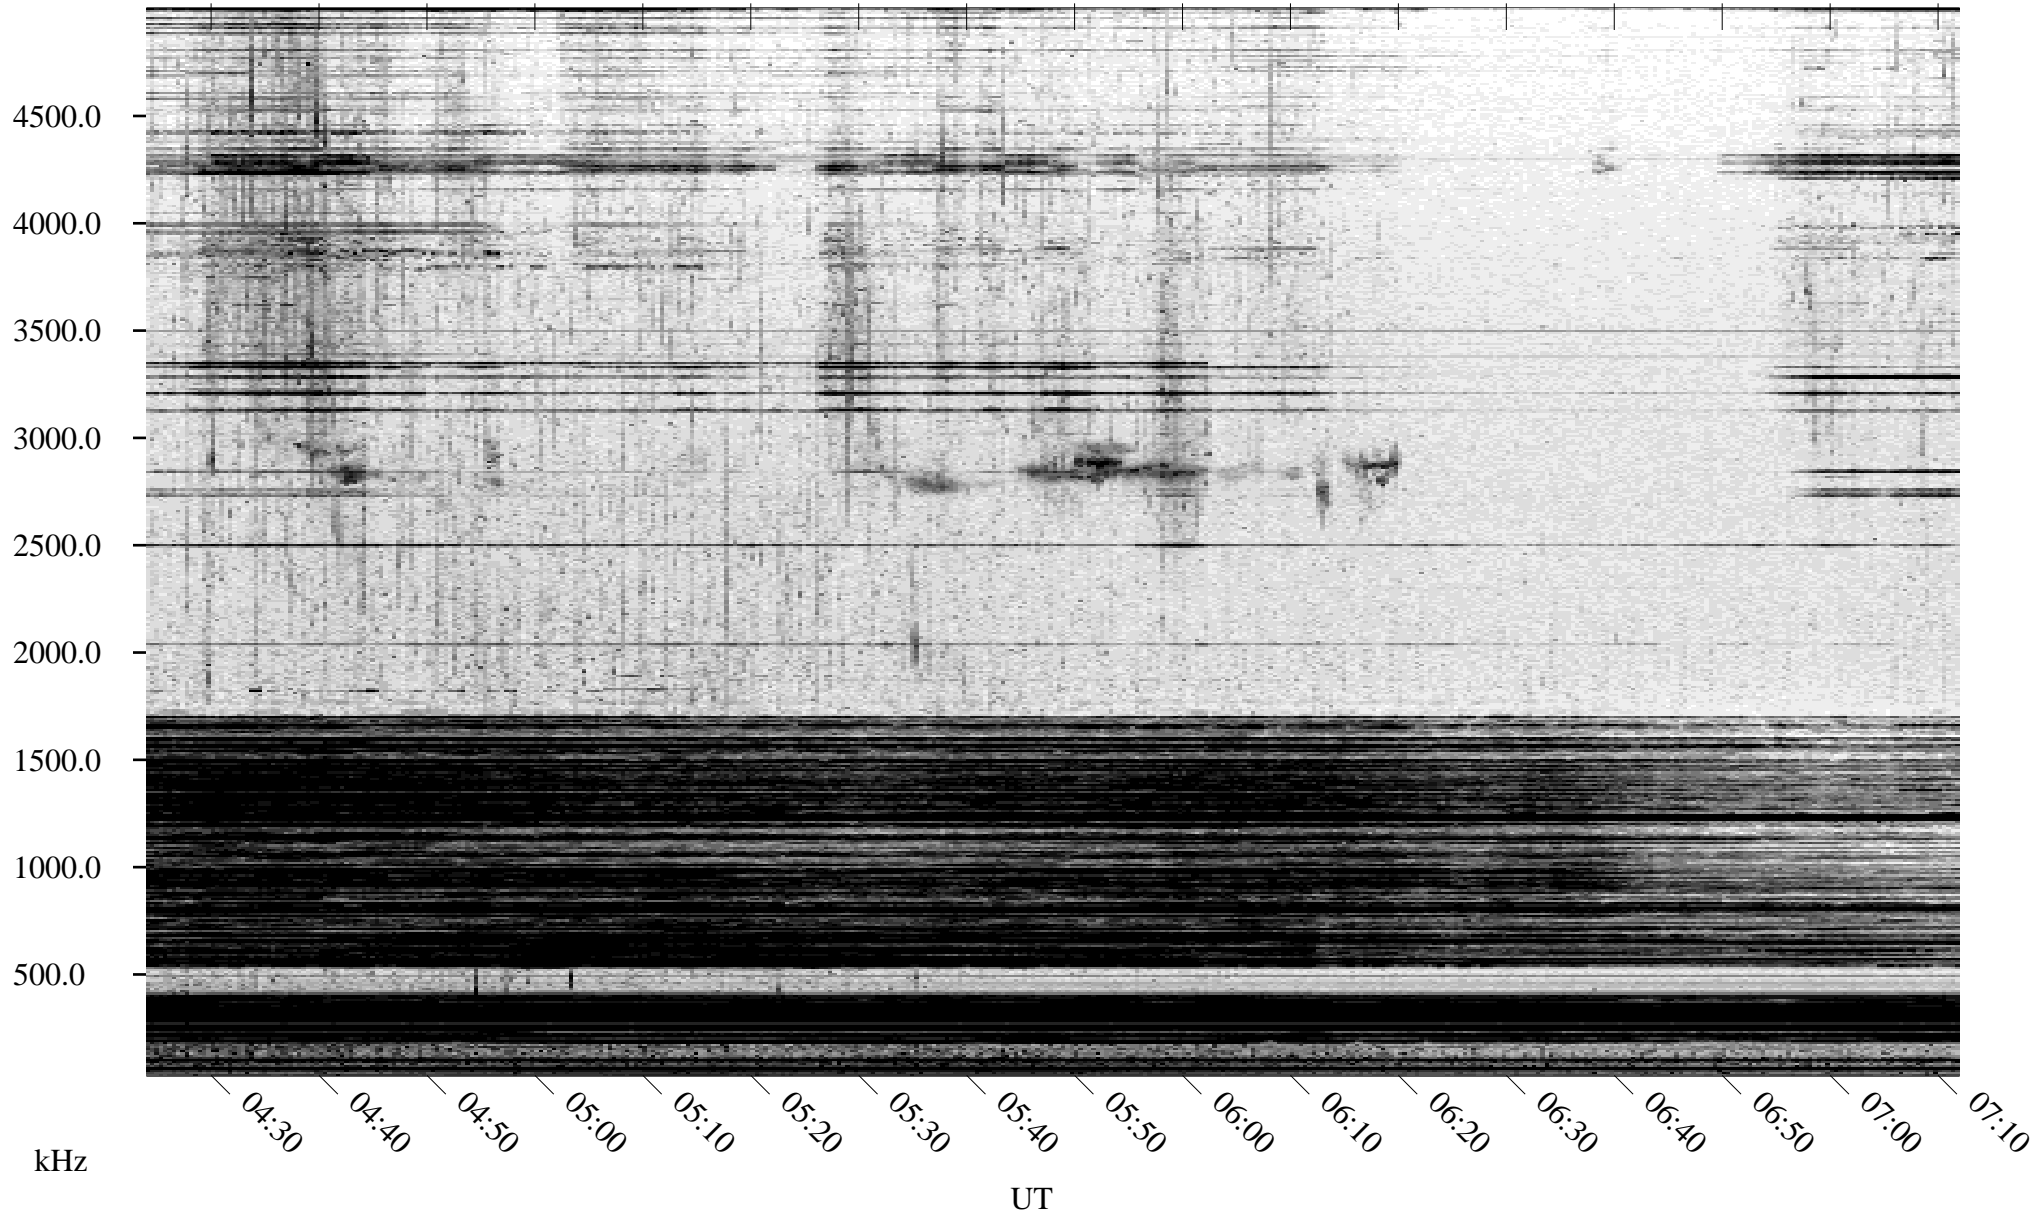

04/08/2005 Churchill, Manitoba

Linear Scale Black = 161 White = 15

ch05098l.r01m max_12

Page 1

04/08/2005 Churchill, Manitoba

Linear Scale Black = 161 White = 15

ch05098l.r01m max_12

Page 2

04/09/2005 Churchill, Manitoba

Linear Scale Black = 161 White = 15

ch05098l.r01m max_12

Page 3

04/09/2005 Churchill, Manitoba

Linear Scale Black = 161 White = 15

ch05098l.r01m max_12

Page 4

04/09/2005 Churchill, Manitoba

Linear Scale Black = 161 White = 15

ch05098l.r01m max_12

Page 5

04/09/2005 Churchill, Manitoba

Linear Scale Black = 161 White = 15

ch05098l.r01m max_12

Page 6

04/09/2005 Churchill, Manitoba

Linear Scale Black = 161 White = 15

ch05098l.r01m max_12

Page 7

04/09/2005 Churchill, Manitoba

Linear Scale Black = 161 White = 15

ch05098l.r01m max_12