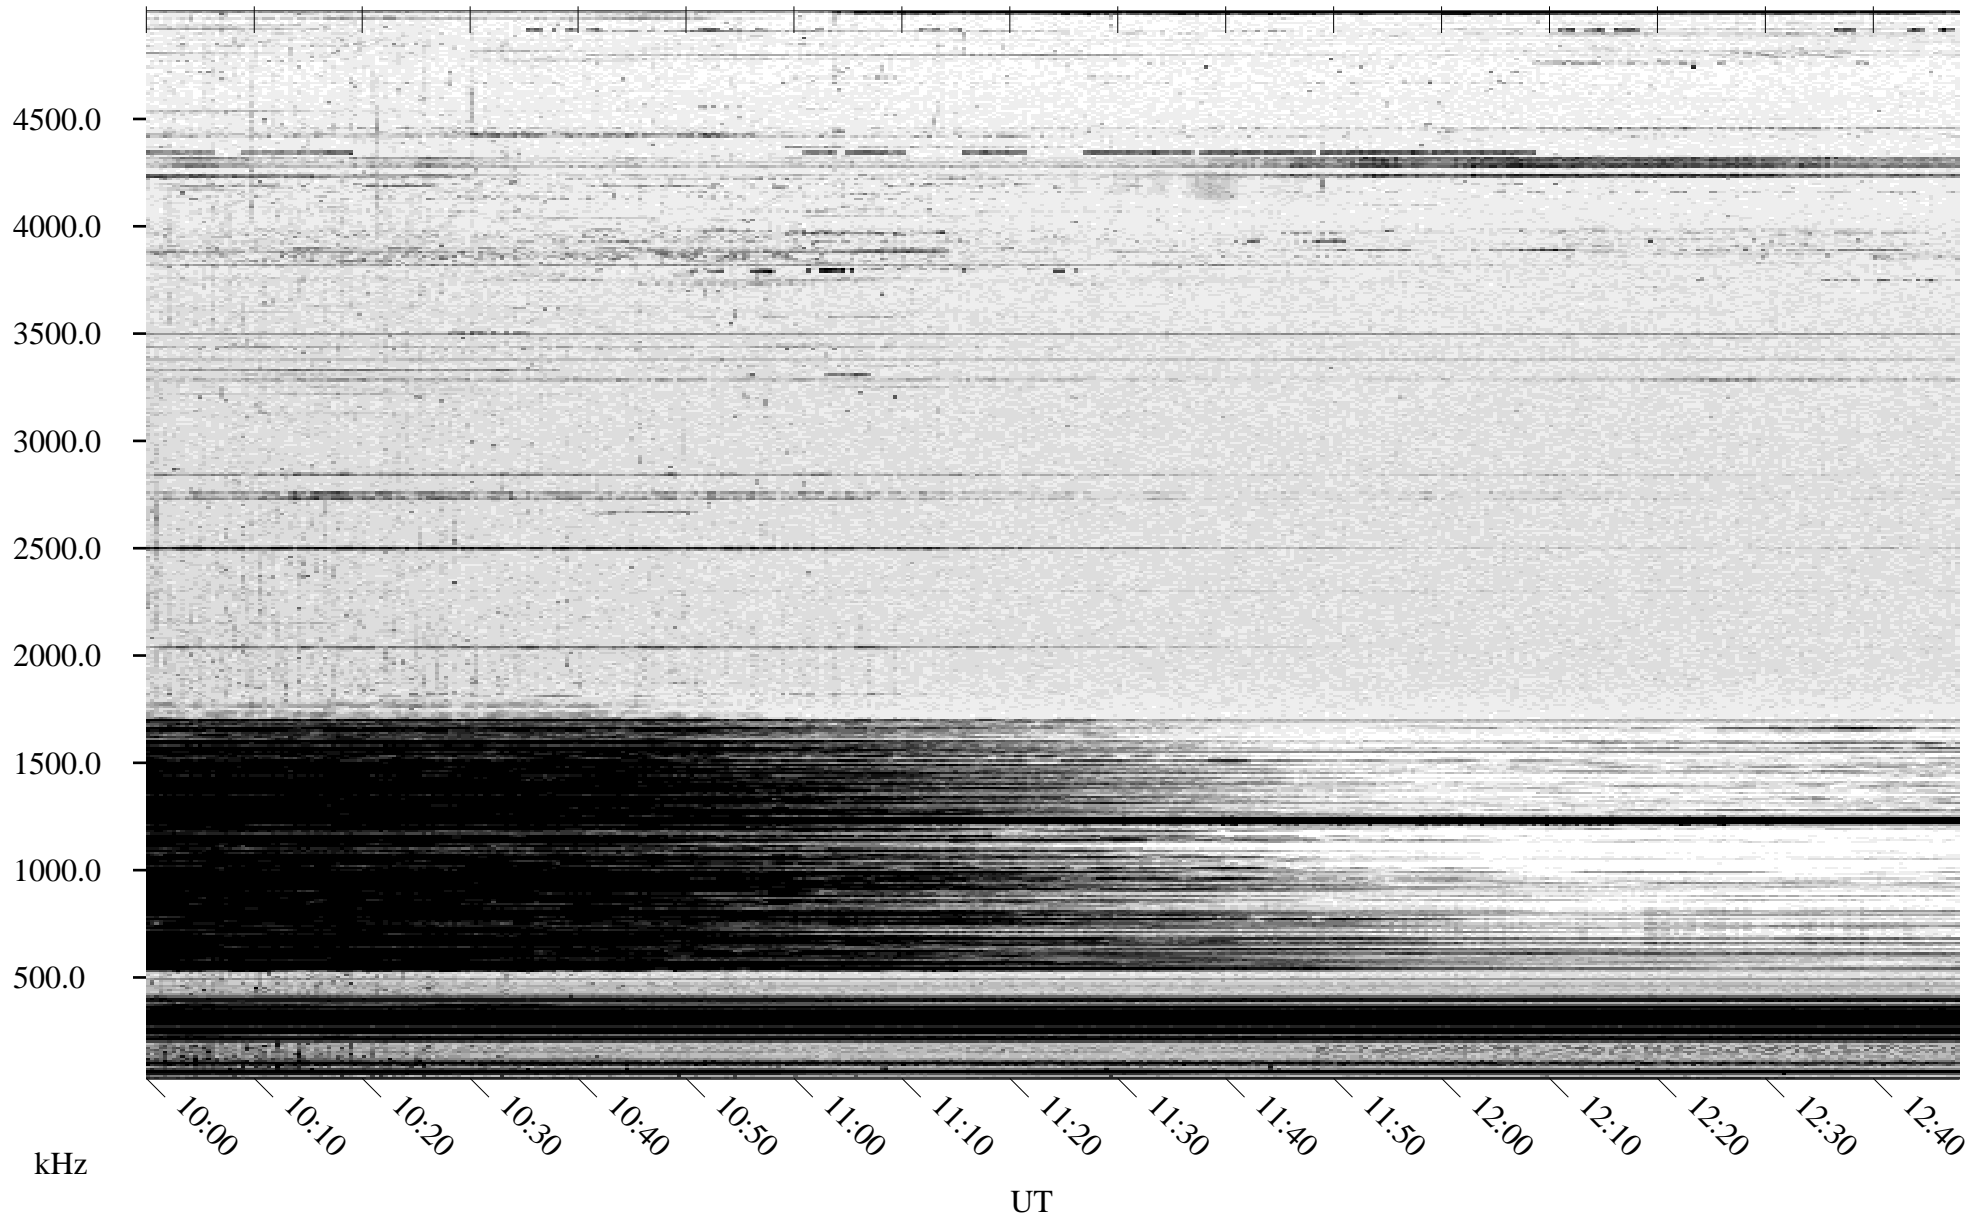

# 04/10/2005 Churchill, Manitoba

Linear Scale    Black = 161    White = 15

ch050991.r00m max\_12

Page 5

# 04/10/2005 Churchill, Manitoba

Linear Scale    Black = 161    White = 15

ch050991.r00m max\_12

Page 6

# 04/10/2005 Churchill, Manitoba

Linear Scale    Black = 161    White = 15

ch050991.r00m max\_12

Page 7

# 04/10/2005 Churchill, Manitoba

Linear Scale    Black = 161    White = 15

ch05099l.r00m max\_12