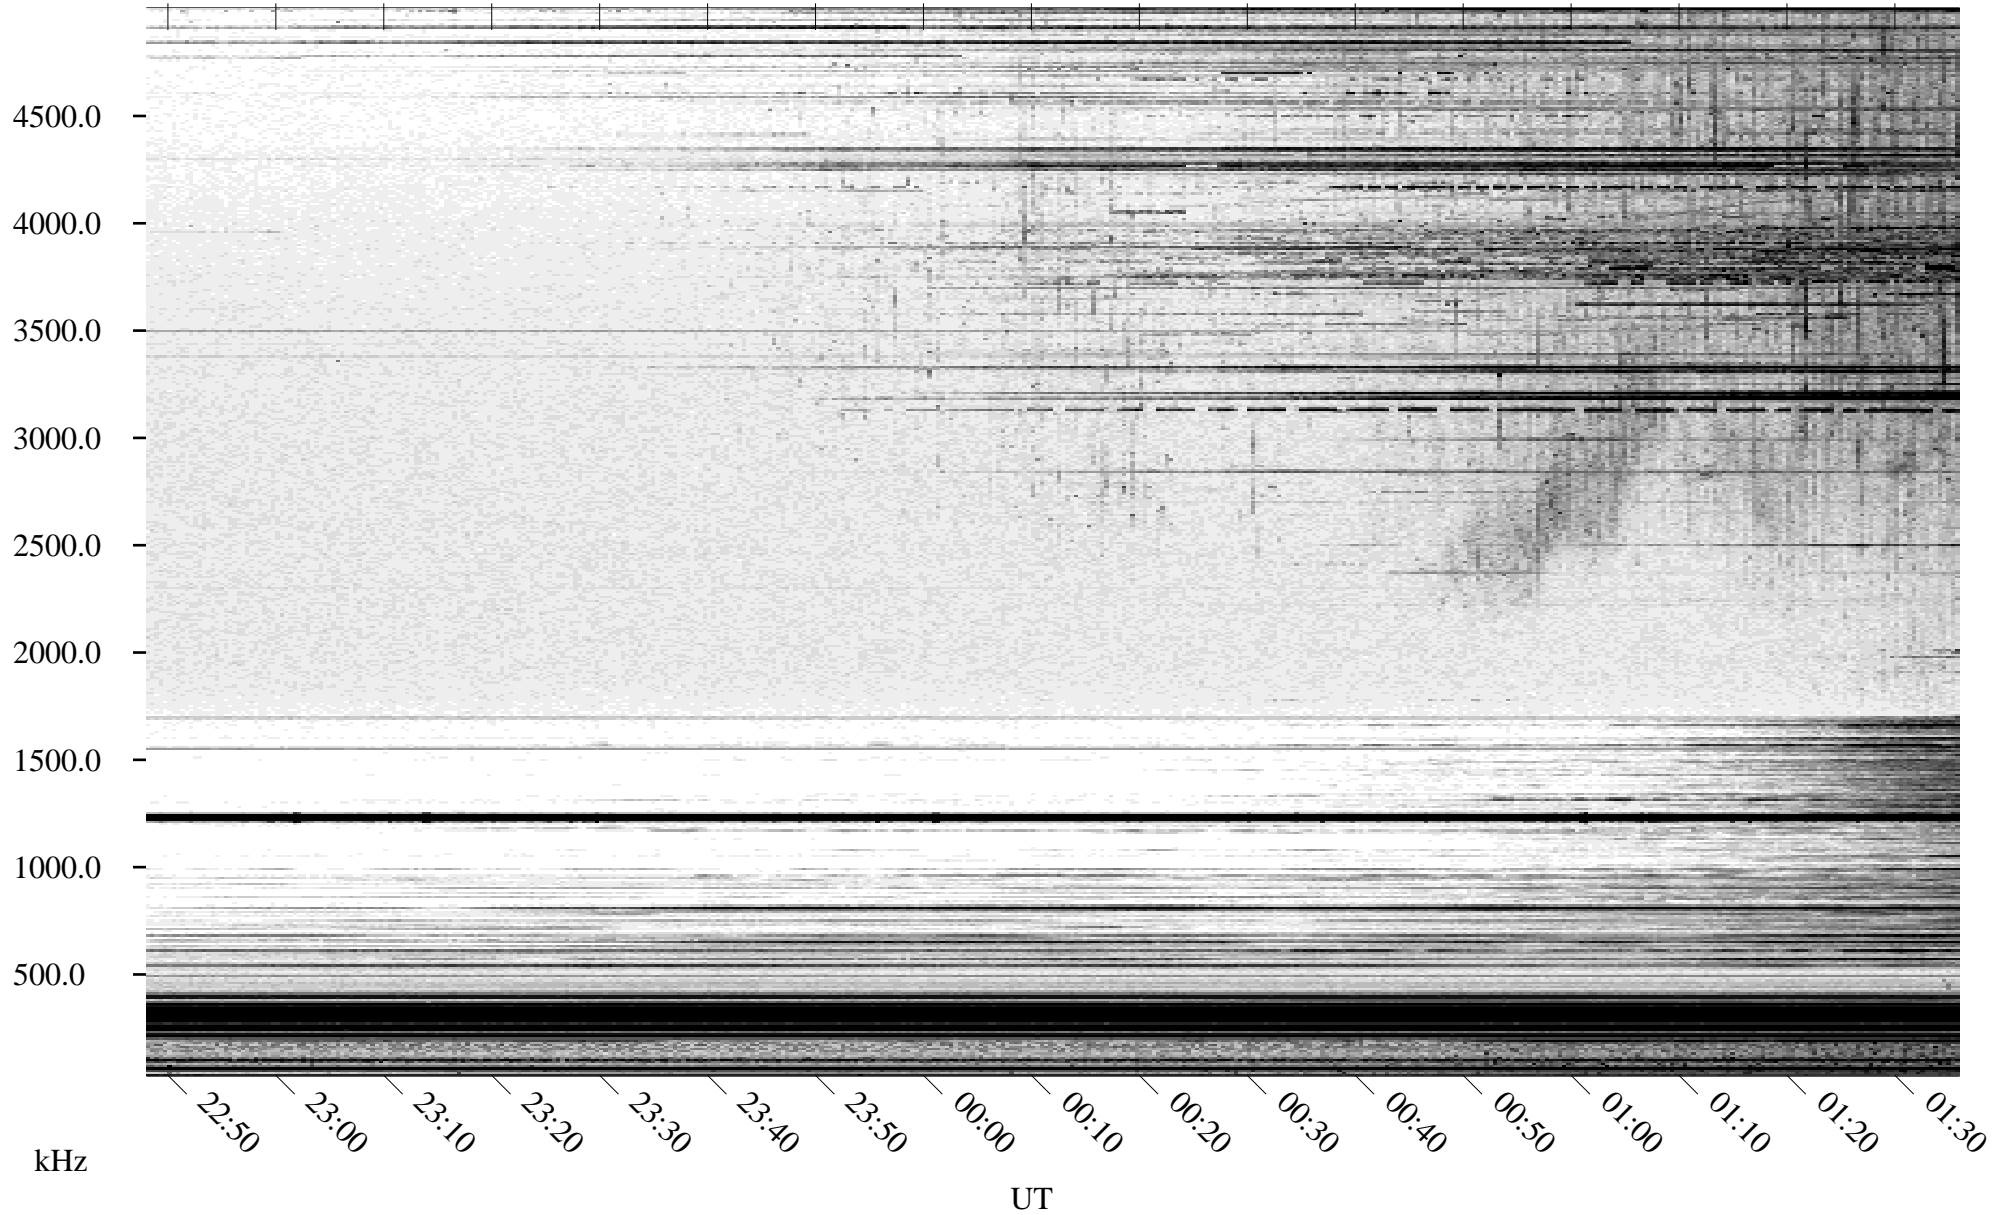

# 04/09/2005 Churchill, Manitoba

Linear Scale    Black = 161    White = 15

ch050991.r00m max\_12

Page 1

# 04/09/2005 Churchill, Manitoba

Linear Scale    Black = 161    White = 15

ch050991.r00m max\_12

Page 2

# 04/10/2005 Churchill, Manitoba

Linear Scale    Black = 161    White = 15

ch05099l.r00m max\_12

Page 3

# 04/10/2005 Churchill, Manitoba

Linear Scale    Black = 161    White = 15

ch050991.r00m max\_12

Page 4