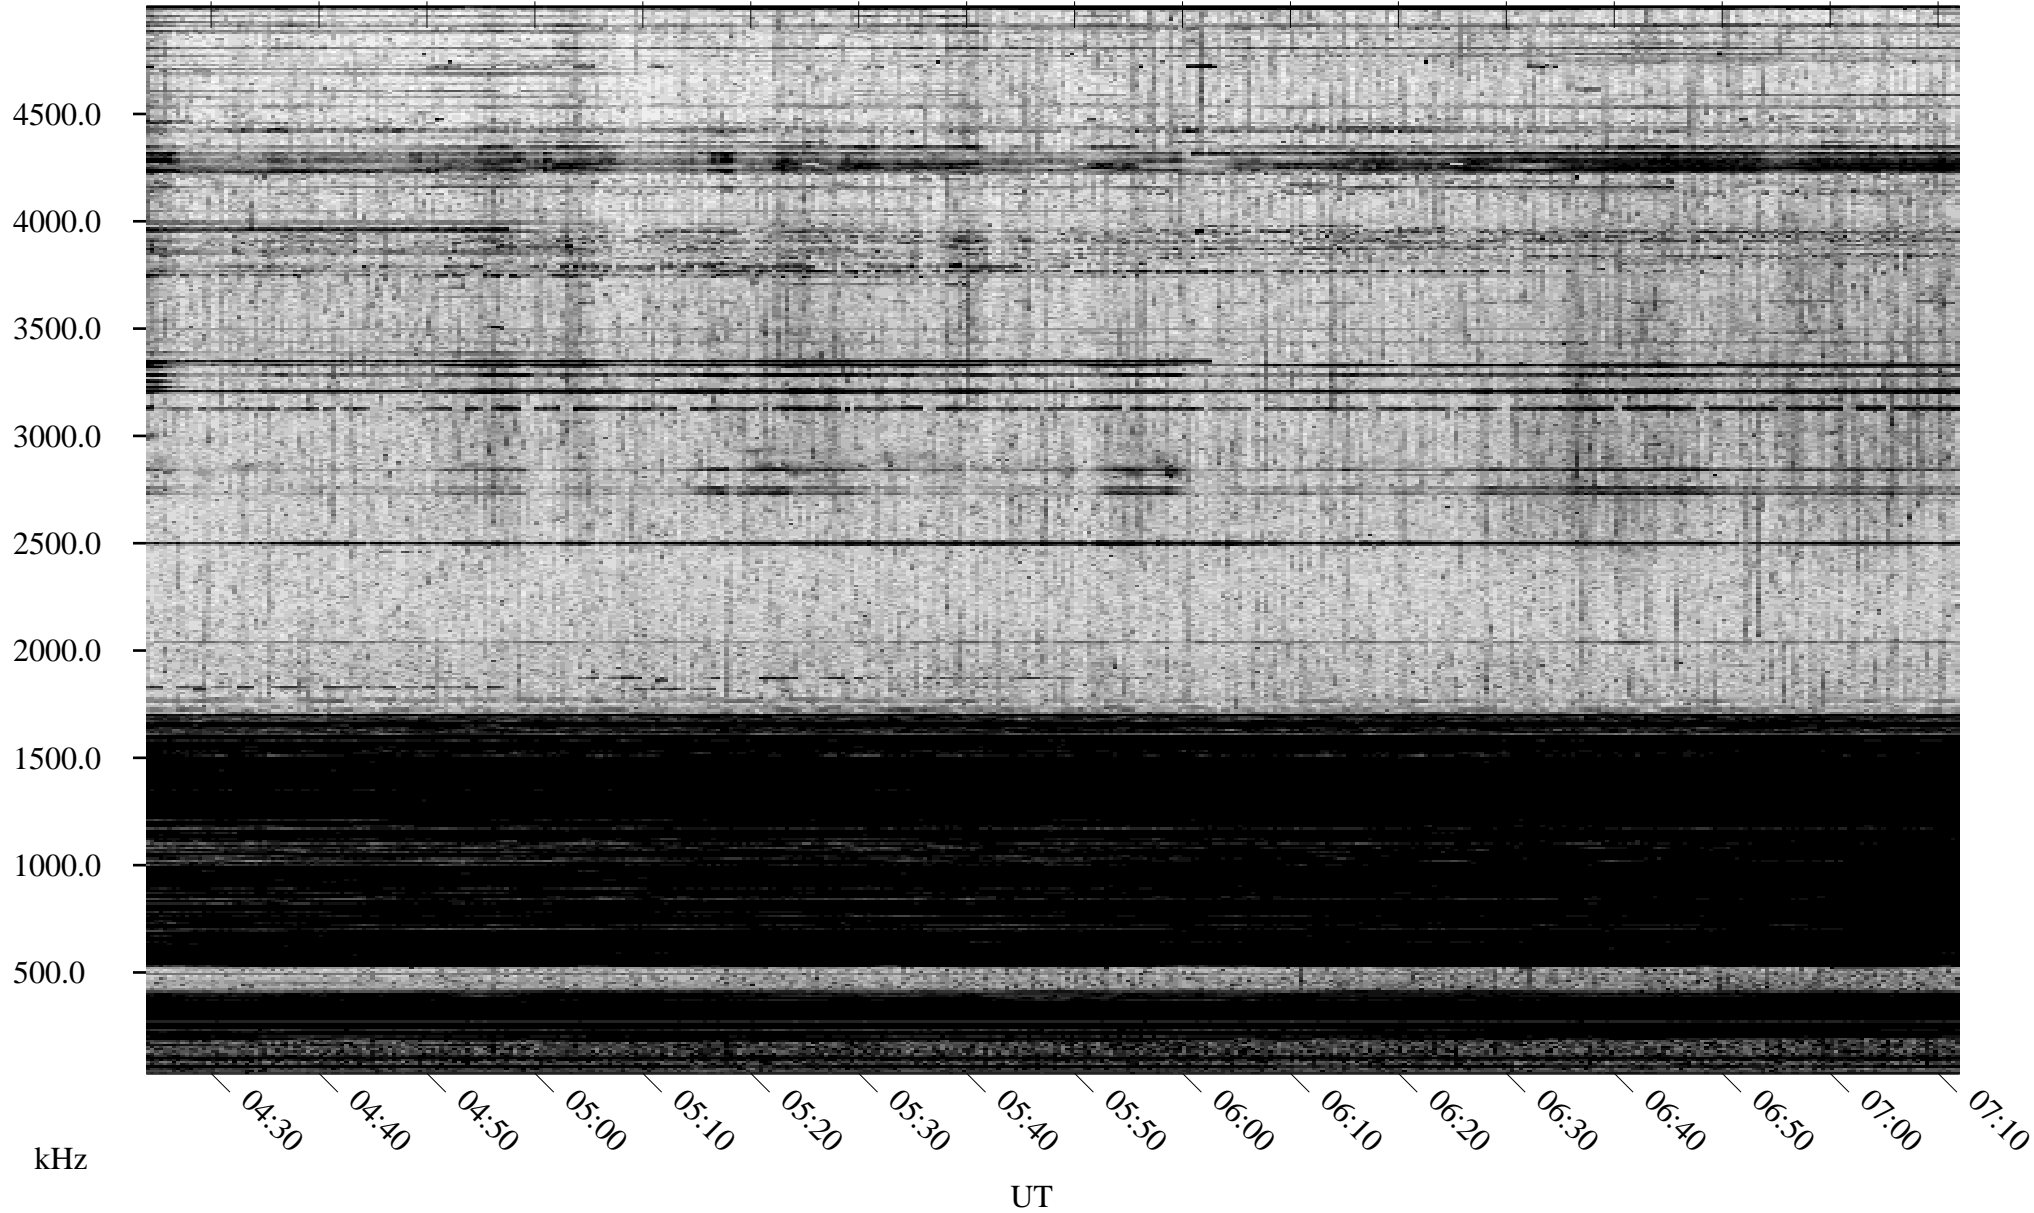

# 04/09/2005 Churchill, Manitoba

Linear Scale    Black = 161    White = 15

ch050991.r00m max\_12

Page 1

# 04/09/2005 Churchill, Manitoba

Linear Scale    Black = 161    White = 15

ch050991.r00m max\_12

Page 2

# 04/10/2005 Churchill, Manitoba

Linear Scale    Black = 161    White = 15

ch05099l.r00m max\_12

Page 3

# 04/10/2005 Churchill, Manitoba

Linear Scale    Black = 161    White = 15

ch050991.r00m max\_12

Page 4