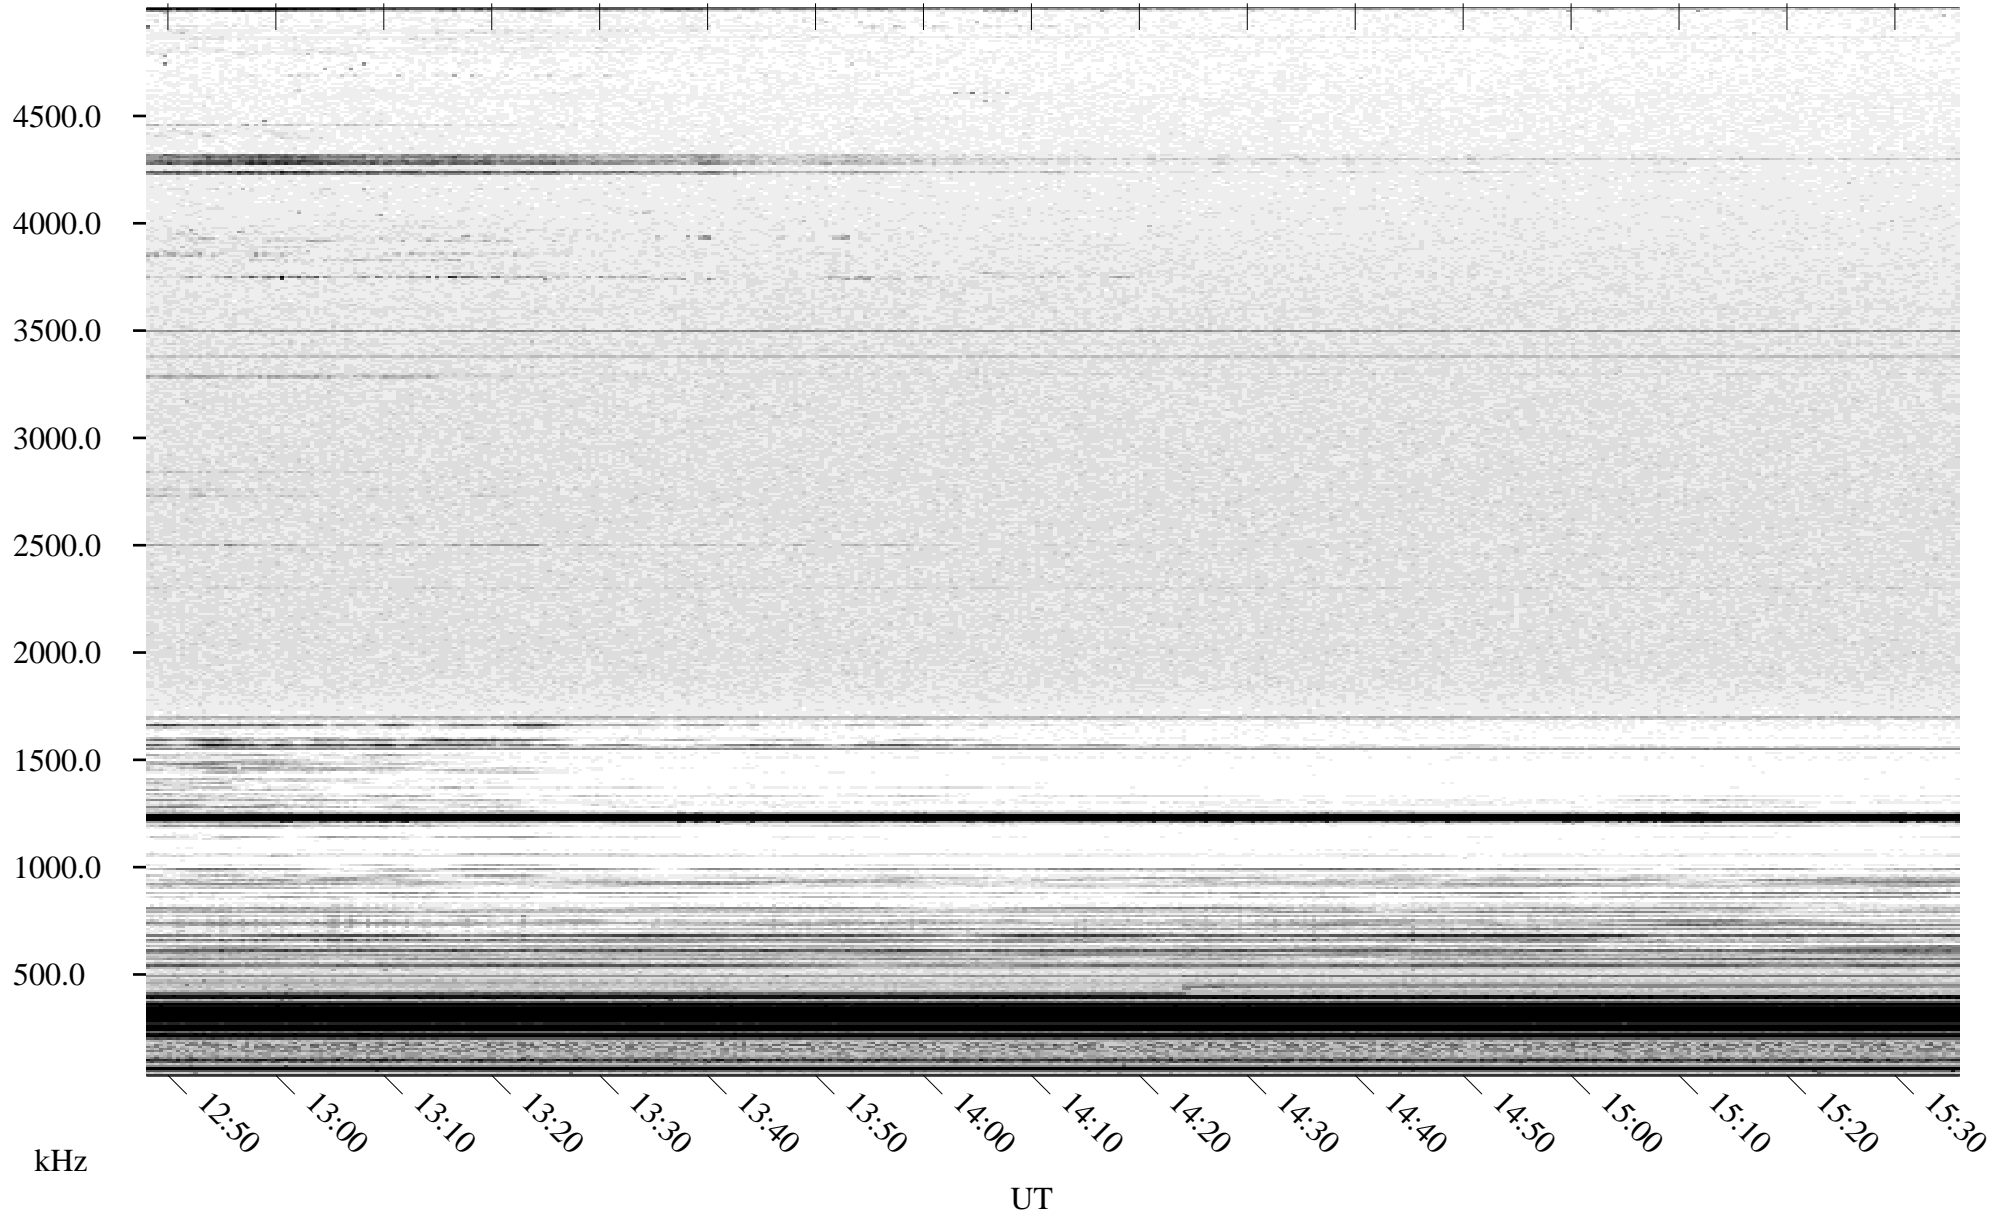

# 04/10/2005 Churchill, Manitoba

Linear Scale    Black = 161    White = 15

ch050991.r00m max\_12

Page 5

# 04/10/2005 Churchill, Manitoba

Linear Scale    Black = 161    White = 15

ch050991.r00m max\_12

Page 6

# 04/10/2005 Churchill, Manitoba

Linear Scale    Black = 161    White = 15

ch050991.r00m max\_12

Page 7

# 04/10/2005 Churchill, Manitoba

Linear Scale    Black = 161    White = 15

ch05099l.r00m max\_12