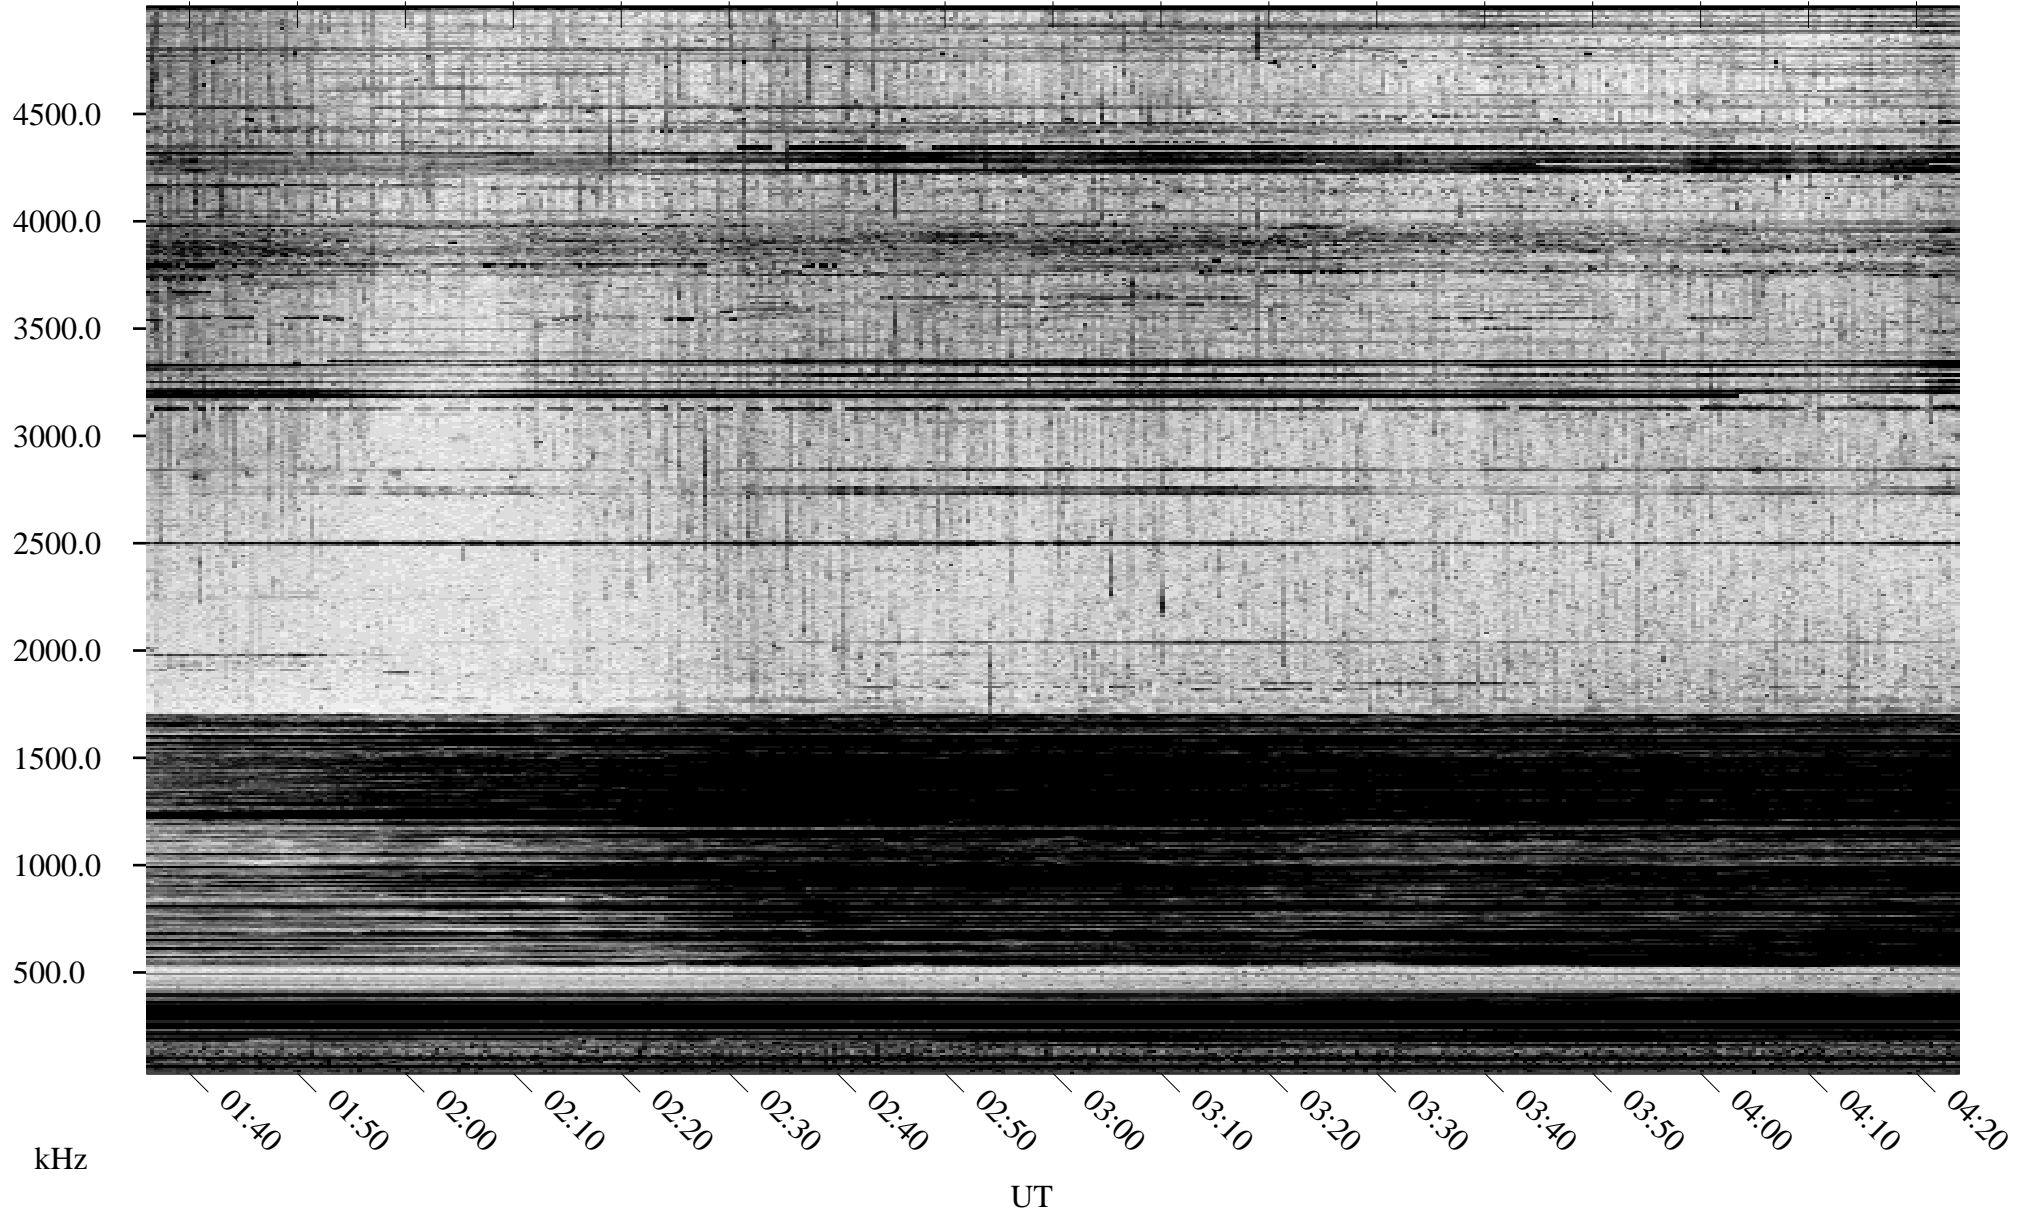

# 04/09/2005 Churchill, Manitoba

Linear Scale    Black = 161    White = 15

ch050991.r00m max\_12

Page 1

# 04/09/2005 Churchill, Manitoba

Linear Scale    Black = 161    White = 15

ch050991.r00m max\_12

Page 2

# 04/10/2005 Churchill, Manitoba

Linear Scale    Black = 161    White = 15

ch05099l.r00m max\_12

Page 3

# 04/10/2005 Churchill, Manitoba

Linear Scale    Black = 161    White = 15

ch050991.r00m max\_12

Page 4