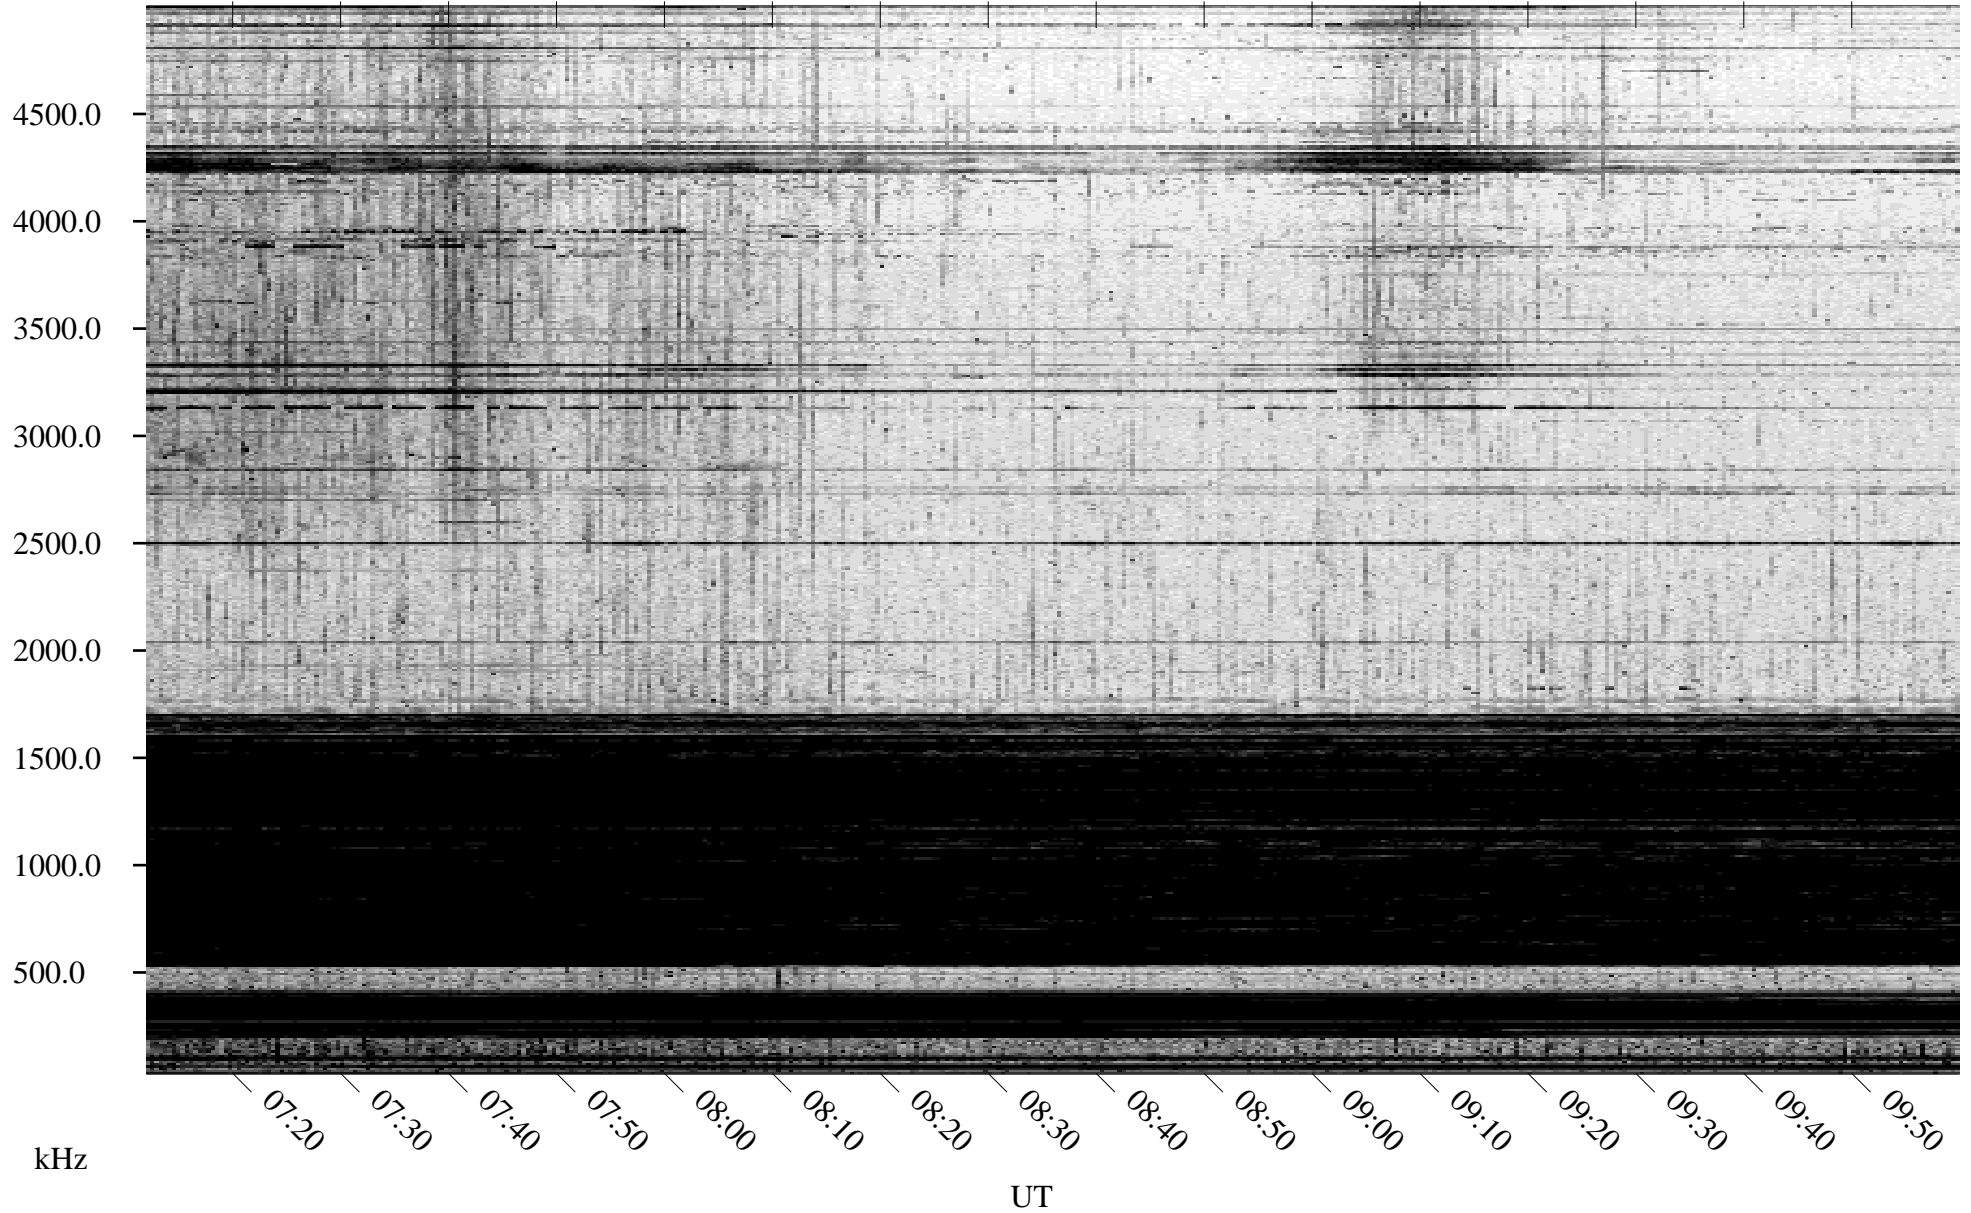

# 04/10/2005 Churchill, Manitoba

Linear Scale    Black = 161    White = 15

ch05099l.r00m max\_12

Page 3

# 04/10/2005 Churchill, Manitoba

Linear Scale    Black = 161    White = 15

ch050991.r00m max\_12

Page 4

# 04/10/2005 Churchill, Manitoba

Linear Scale    Black = 161    White = 15

ch050991.r00m max\_12

Page 5

# 04/10/2005 Churchill, Manitoba

Linear Scale    Black = 161    White = 15

ch050991.r00m max\_12

Page 6