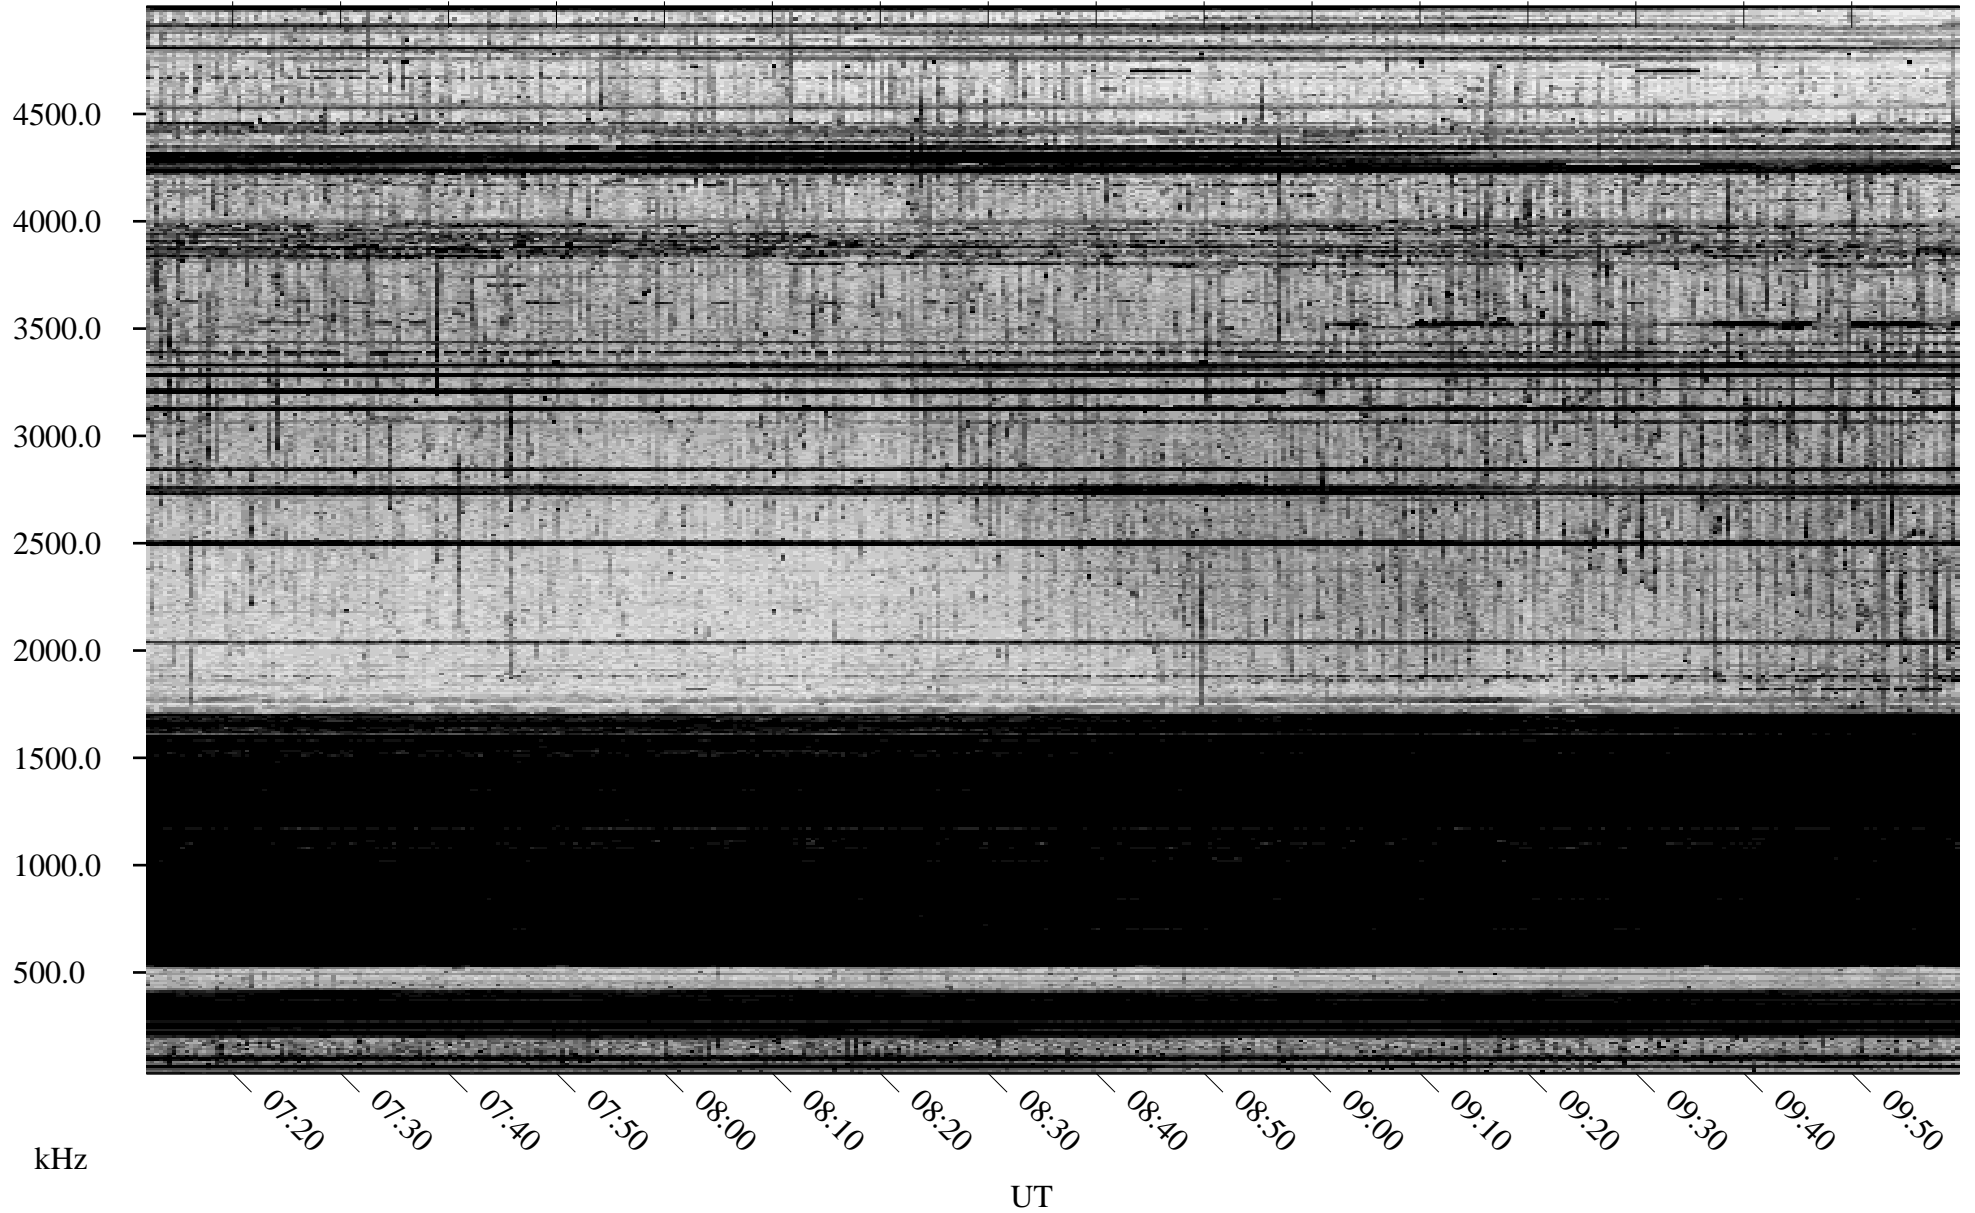

04/10/2005 Churchill, Manitoba

Linear Scale Black = 161 White = 15

ch05100l.r00m max_12

Page 1

04/10/2005 Churchill, Manitoba

Linear Scale Black = 161 White = 15

ch05100l.r00m max_12

Page 2

04/11/2005 Churchill, Manitoba

Linear Scale Black = 161 White = 15

ch05100l.r00m max_12

Page 3

04/11/2005 Churchill, Manitoba

Linear Scale Black = 161 White = 15

ch05100l.r00m max_12

Page 4

04/11/2005 Churchill, Manitoba

Linear Scale Black = 161 White = 15

ch05100l.r00m max_12

Page 5

04/11/2005 Churchill, Manitoba

Linear Scale Black = 161 White = 15

ch05100l.r00m max_12

Page 6

04/11/2005 Churchill, Manitoba

Linear Scale Black = 161 White = 15

ch05100l.r00m max_12

Page 7

04/11/2005 Churchill, Manitoba

Linear Scale Black = 161 White = 15

ch05100l.r00m max_12