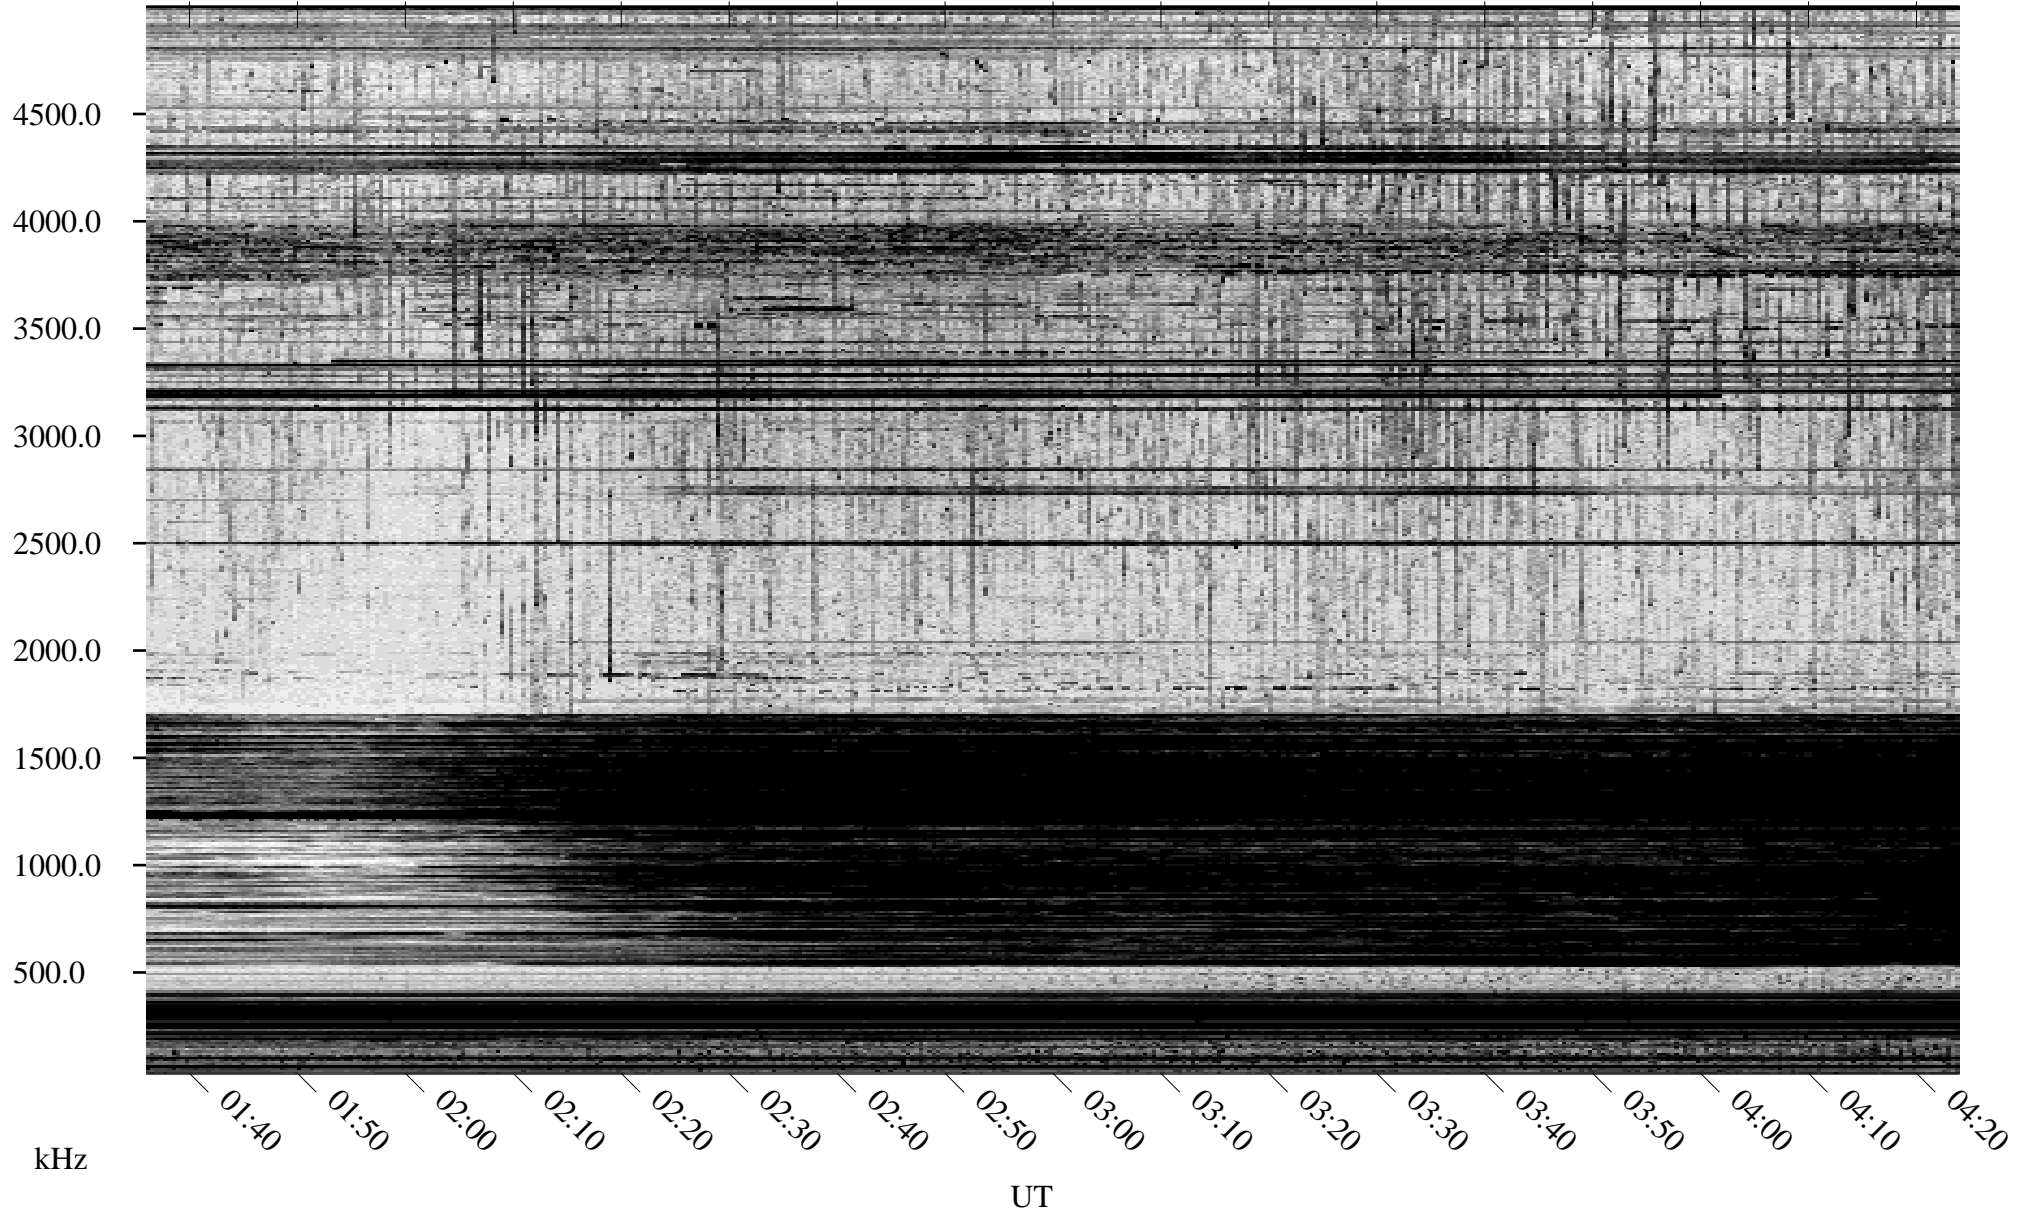

04/10/2005 Churchill, Manitoba

Linear Scale Black = 161 White = 15

ch05100l.r00m max_12

Page 1

04/10/2005 Churchill, Manitoba

Linear Scale Black = 161 White = 15

ch05100l.r00m max_12

Page 2

04/11/2005 Churchill, Manitoba

Linear Scale Black = 161 White = 15

ch05100l.r00m max_12

Page 3

04/11/2005 Churchill, Manitoba

Linear Scale Black = 161 White = 15

ch05100l.r00m max_12

Page 4

04/11/2005 Churchill, Manitoba

Linear Scale Black = 161 White = 15

ch05100l.r00m max_12

Page 5

04/11/2005 Churchill, Manitoba

Linear Scale Black = 161 White = 15

ch05100l.r00m max_12

Page 6

04/11/2005 Churchill, Manitoba

Linear Scale Black = 161 White = 15

ch05100l.r00m max_12

Page 7

04/11/2005 Churchill, Manitoba

Linear Scale Black = 161 White = 15

ch05100l.r00m max_12