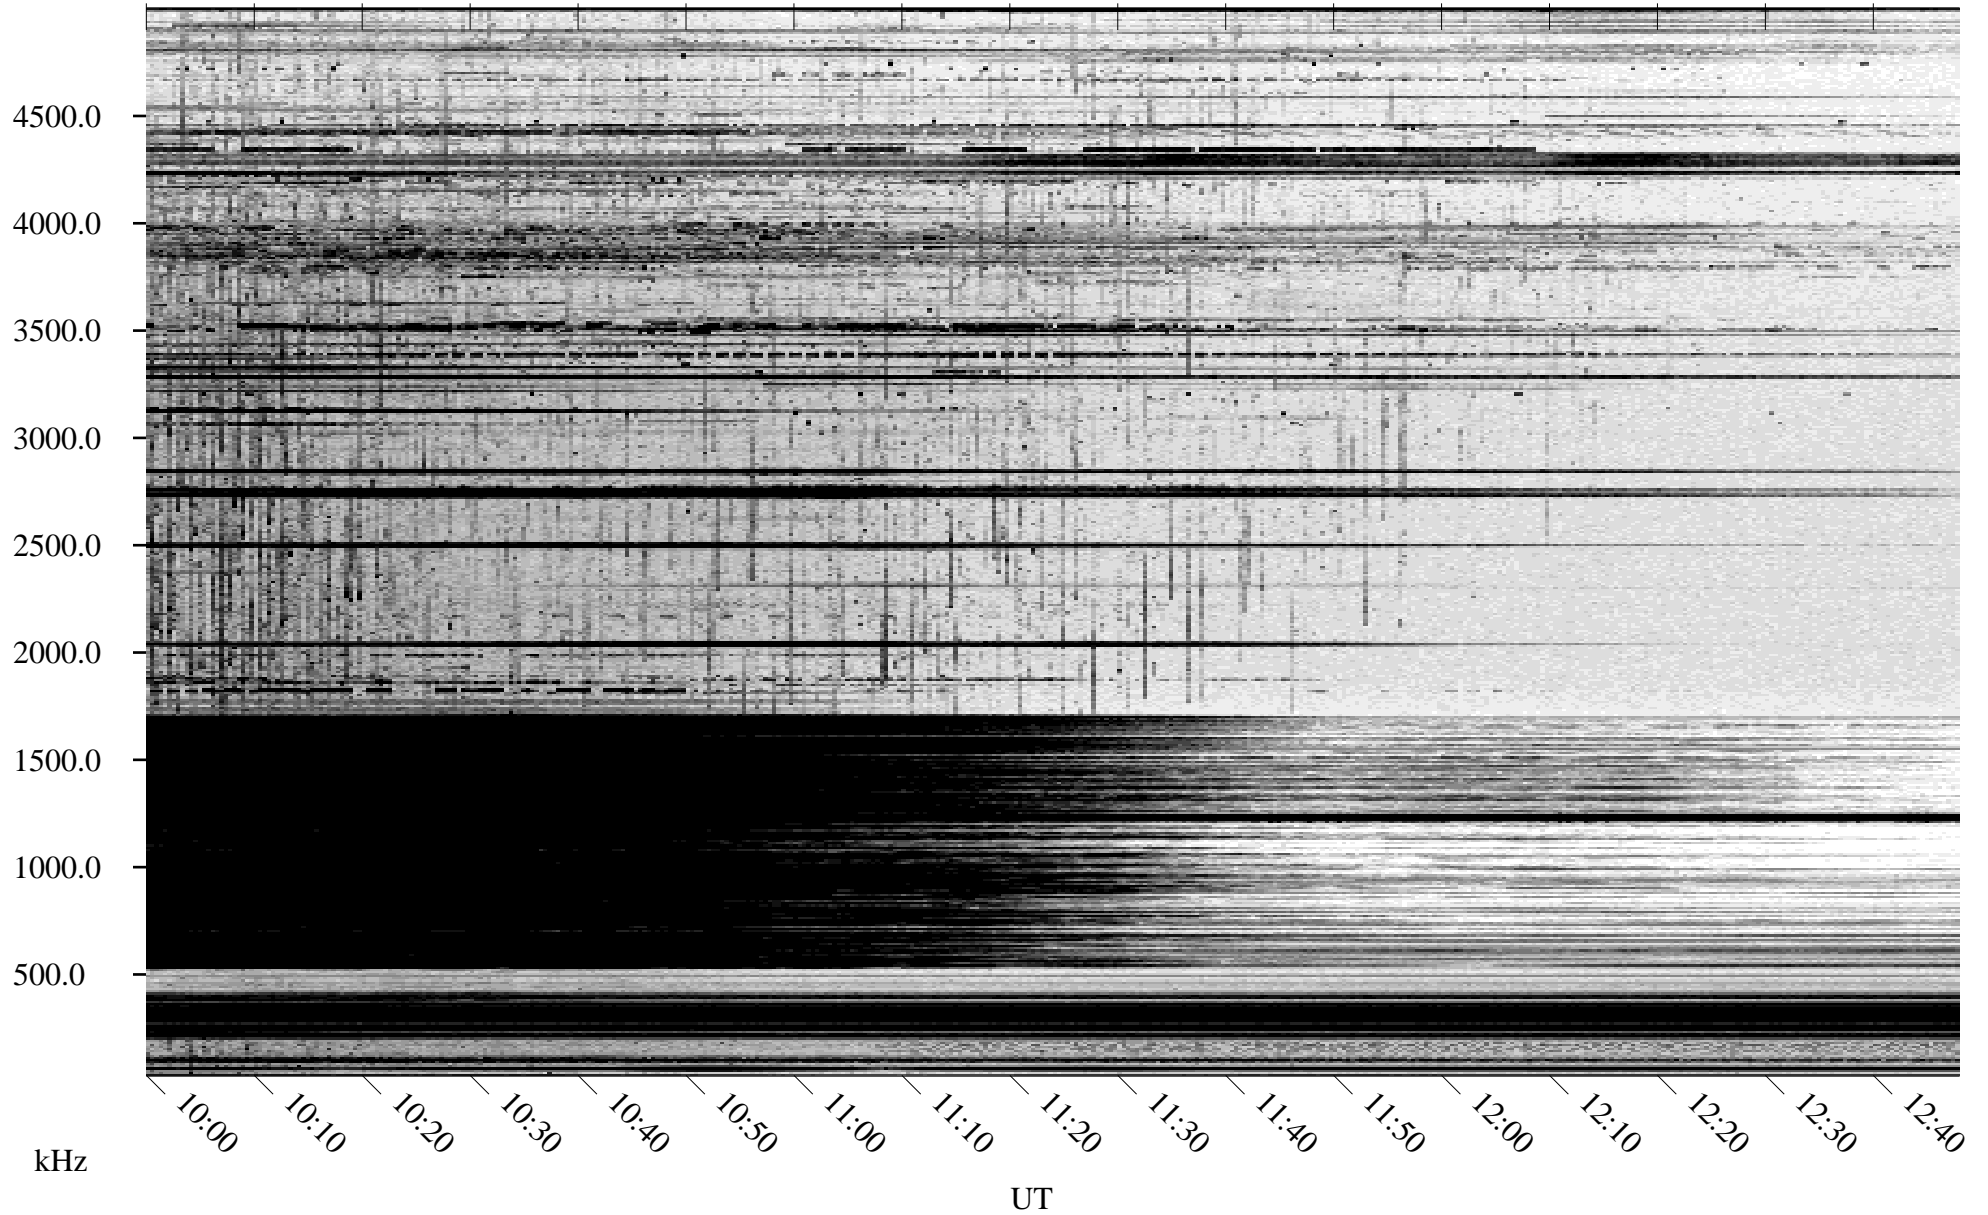

04/10/2005 Churchill, Manitoba

Linear Scale Black = 161 White = 15

ch05100l.r00m max_12

Page 1

04/10/2005 Churchill, Manitoba

Linear Scale Black = 161 White = 15

ch05100l.r00m max_12

Page 2

04/11/2005 Churchill, Manitoba

Linear Scale Black = 161 White = 15

ch05100l.r00m max_12

Page 3

04/11/2005 Churchill, Manitoba

Linear Scale Black = 161 White = 15

ch05100l.r00m max_12

Page 4

04/11/2005 Churchill, Manitoba

Linear Scale Black = 161 White = 15

ch05100l.r00m max_12

Page 5

04/11/2005 Churchill, Manitoba

Linear Scale Black = 161 White = 15

ch05100l.r00m max_12

Page 6

04/11/2005 Churchill, Manitoba

Linear Scale Black = 161 White = 15

ch05100l.r00m max_12

Page 7

04/11/2005 Churchill, Manitoba

Linear Scale Black = 161 White = 15

ch05100l.r00m max_12