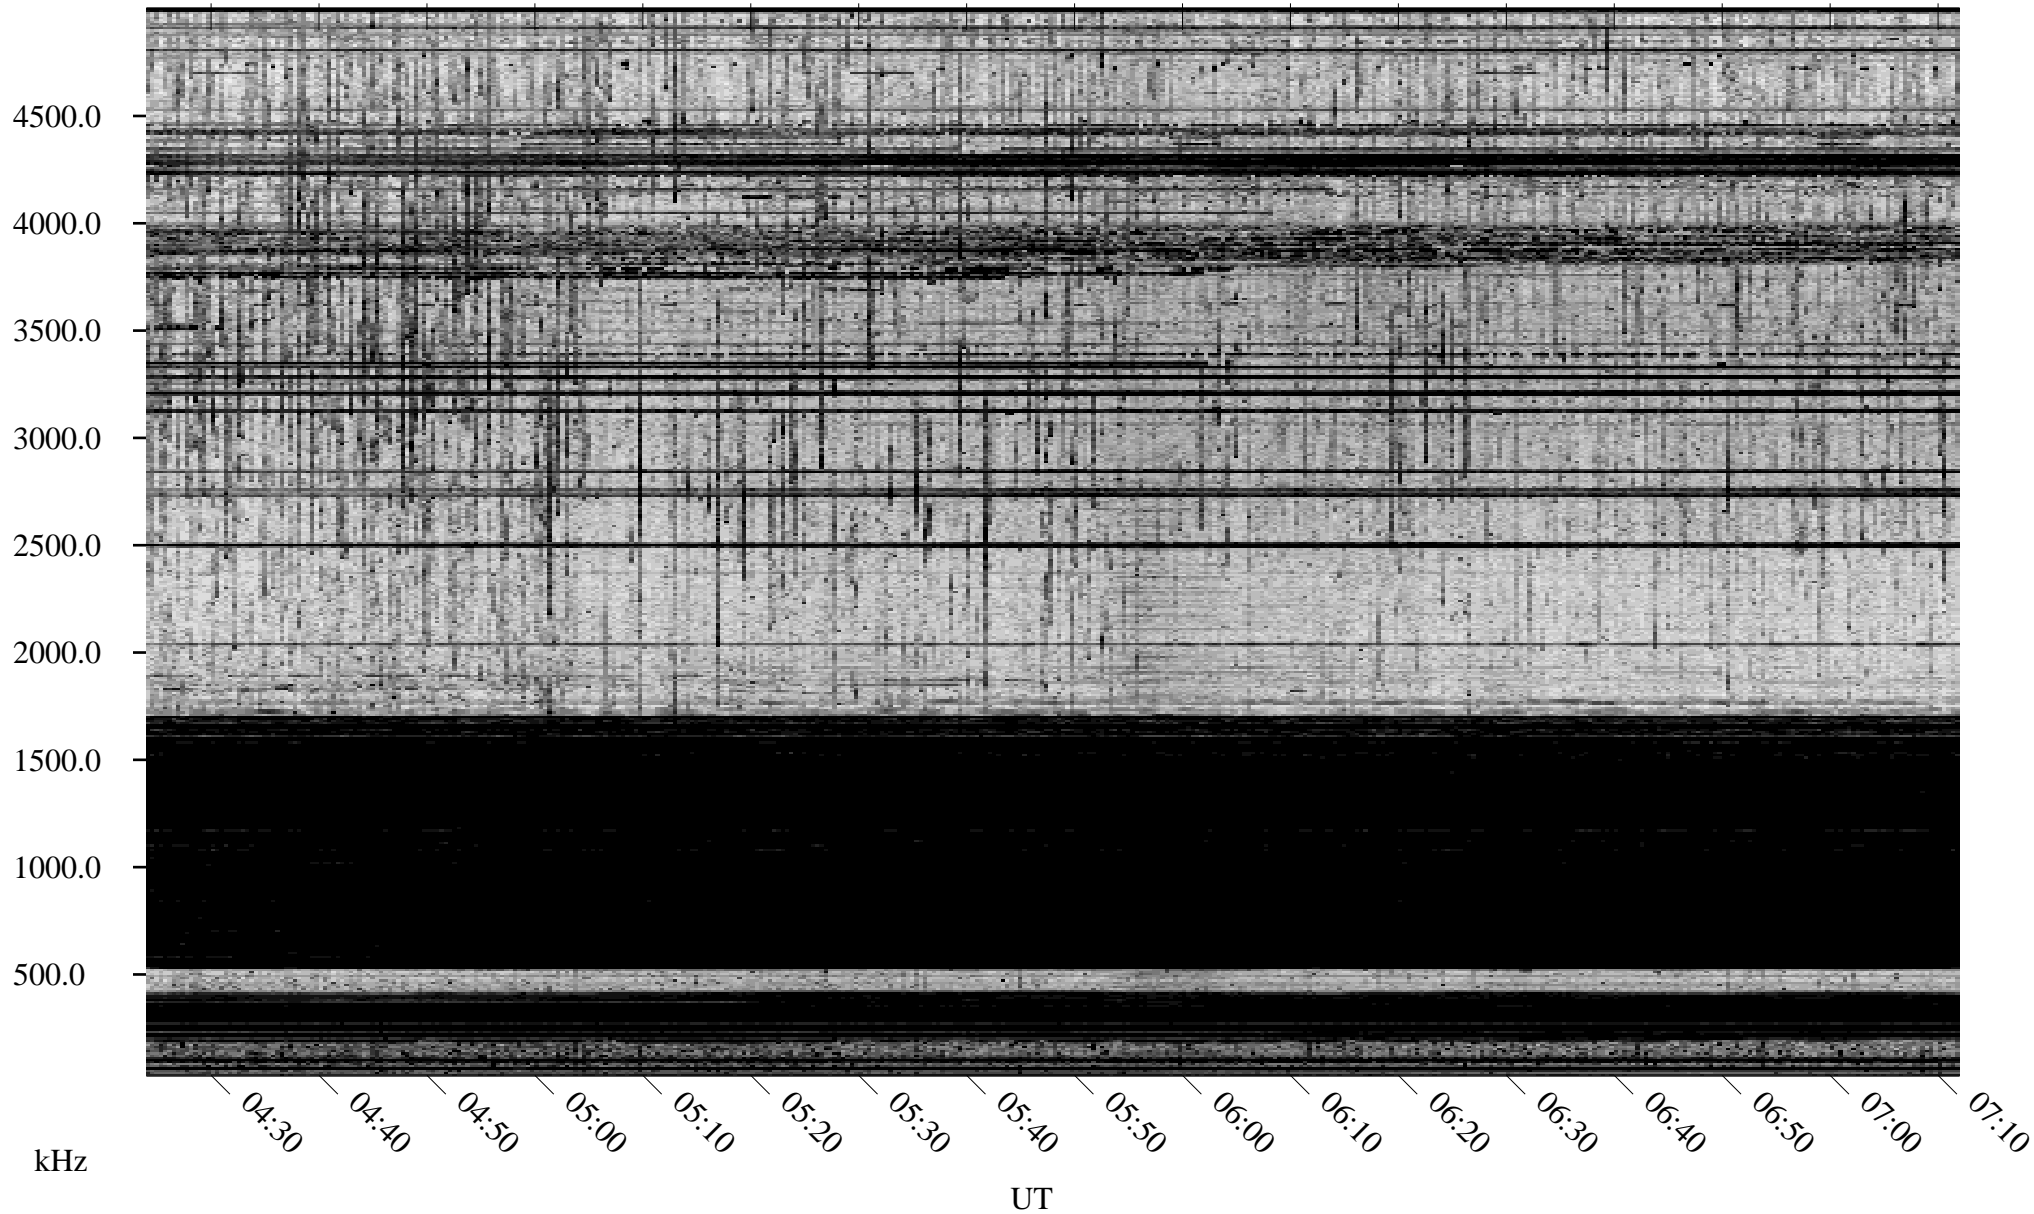

04/10/2005 Churchill, Manitoba

Linear Scale Black = 161 White = 15

ch05100l.r00m max_12

Page 1

04/10/2005 Churchill, Manitoba

Linear Scale Black = 161 White = 15

ch05100l.r00m max_12

Page 2

04/11/2005 Churchill, Manitoba

Linear Scale Black = 161 White = 15

ch05100l.r00m max_12

Page 3

04/11/2005 Churchill, Manitoba

Linear Scale Black = 161 White = 15

ch05100l.r00m max_12

Page 4

04/11/2005 Churchill, Manitoba

Linear Scale Black = 161 White = 15

ch05100l.r00m max_12

Page 5

04/11/2005 Churchill, Manitoba

Linear Scale Black = 161 White = 15

ch05100l.r00m max_12

Page 6

04/11/2005 Churchill, Manitoba

Linear Scale Black = 161 White = 15

ch05100l.r00m max_12

Page 7

04/11/2005 Churchill, Manitoba

Linear Scale Black = 161 White = 15

ch05100l.r00m max_12