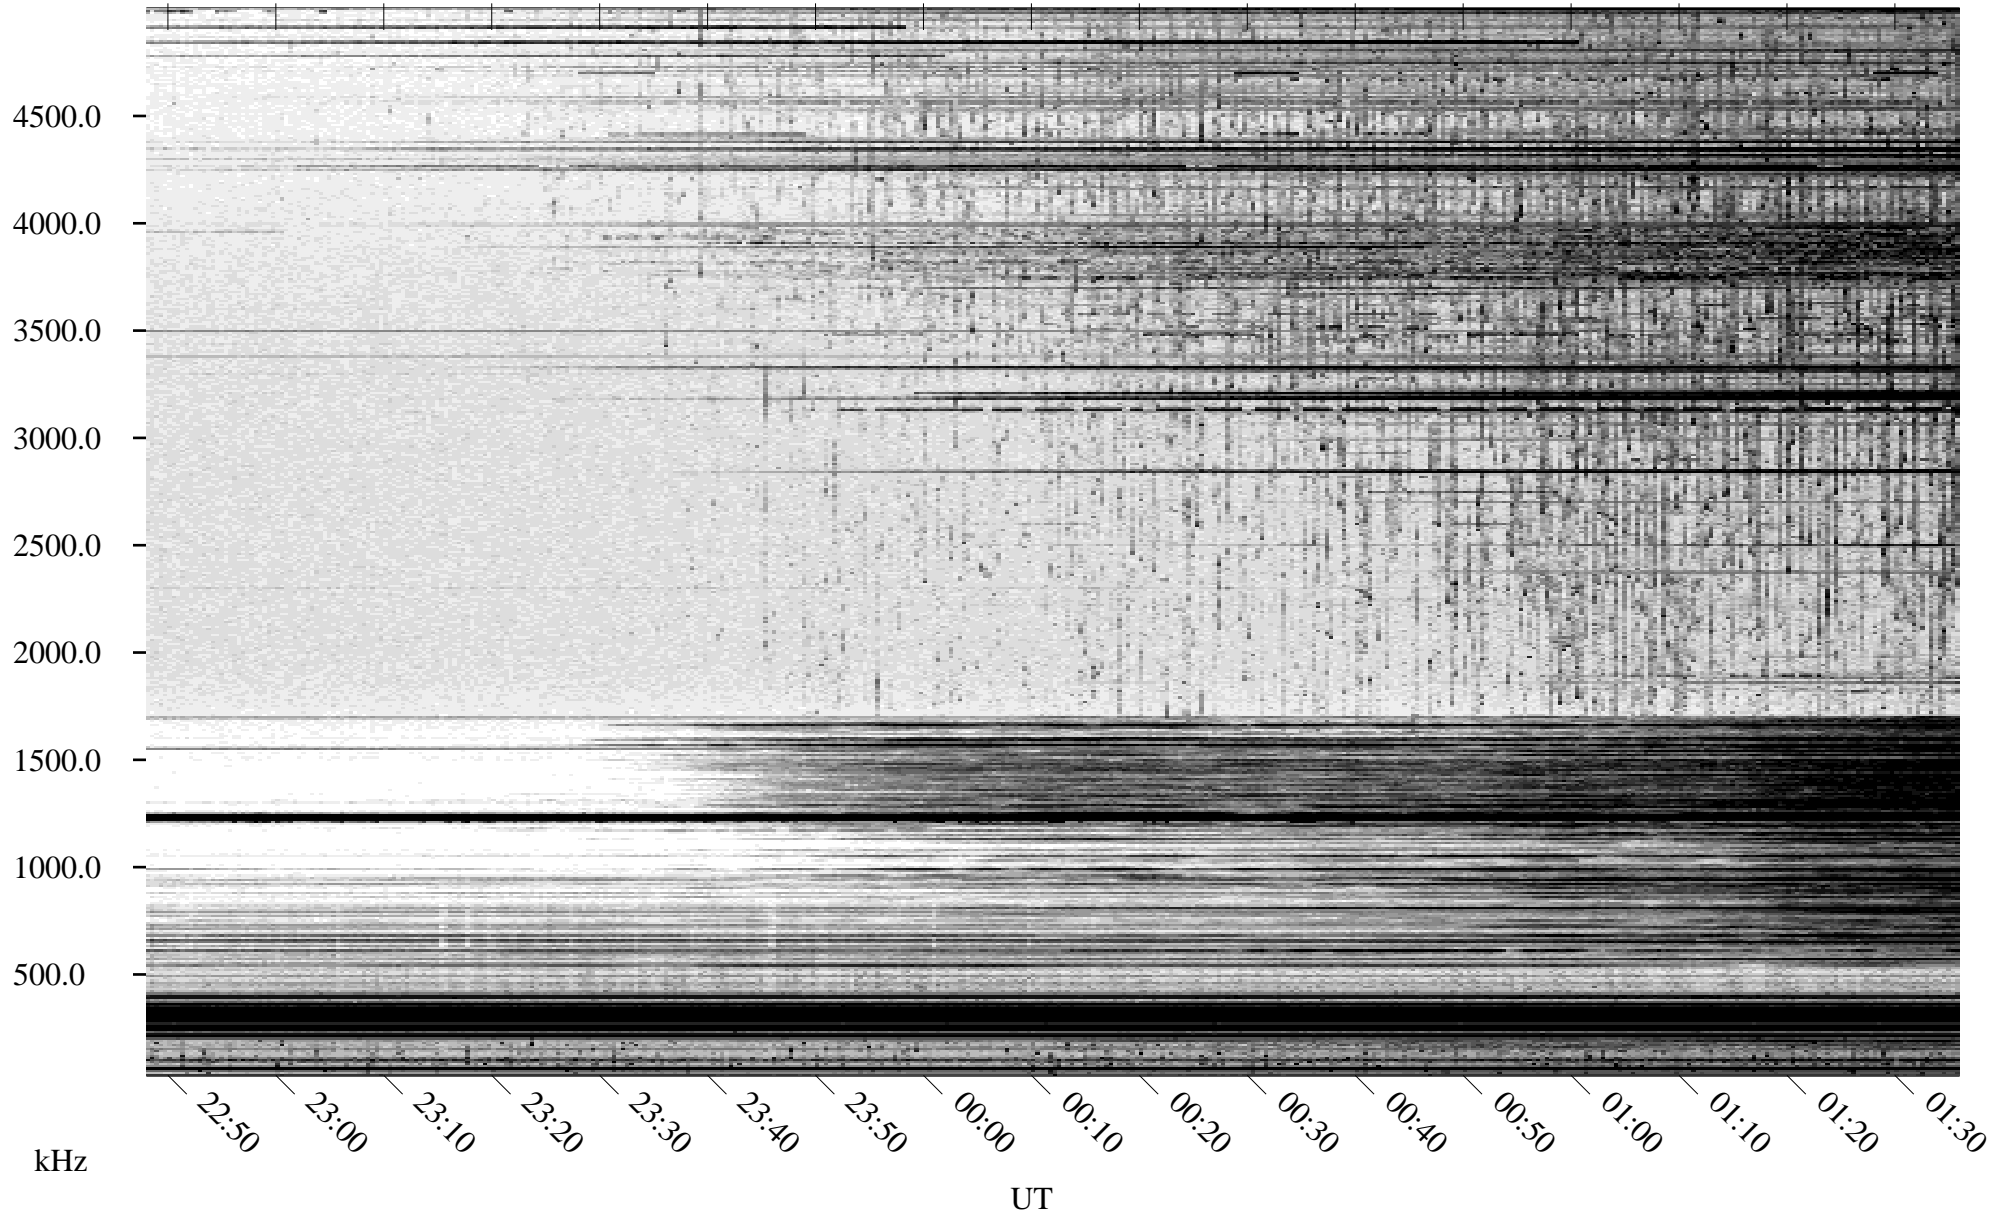

04/11/2005 Churchill, Manitoba

Linear Scale Black = 161 White = 15

ch051011.r00m max_12

Page 1

04/11/2005 Churchill, Manitoba

Linear Scale Black = 161 White = 15

ch051011.r00m max_12

Page 2

04/12/2005 Churchill, Manitoba

Linear Scale Black = 161 White = 15

ch051011.r00m max_12

Page 3

04/12/2005 Churchill, Manitoba

Linear Scale Black = 161 White = 15

ch051011.r00m max_12

Page 4

04/12/2005 Churchill, Manitoba

Linear Scale Black = 161 White = 15

ch051011.r00m max_12

Page 5

04/12/2005 Churchill, Manitoba

Linear Scale Black = 161 White = 15

ch051011.r00m max_12

Page 6

04/12/2005 Churchill, Manitoba

Linear Scale Black = 161 White = 15

ch051011.r00m max_12

Page 7

04/12/2005 Churchill, Manitoba

Linear Scale Black = 161 White = 15

ch051011.r00m max_12

Page 8