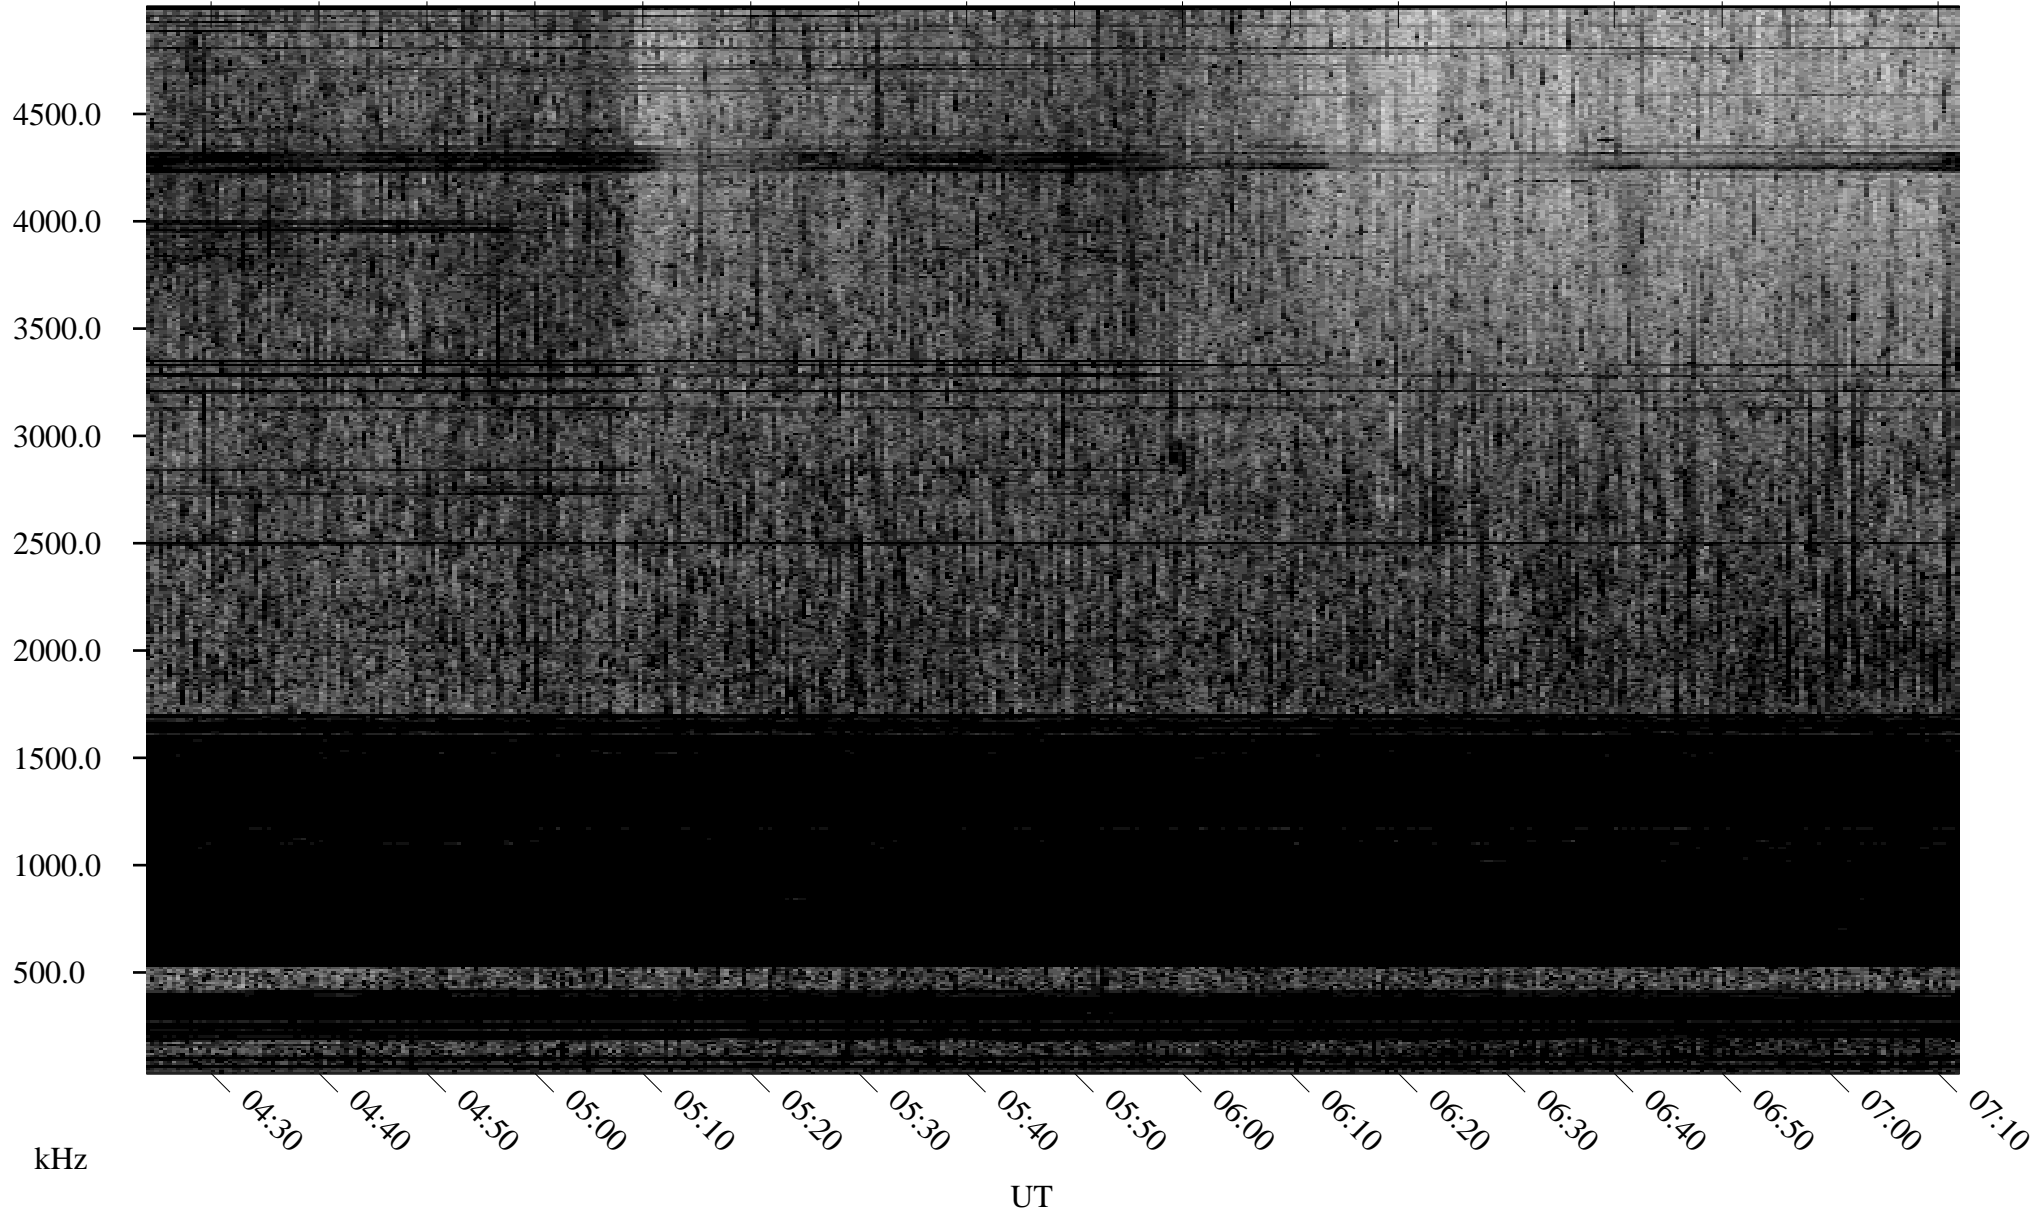

04/11/2005 Churchill, Manitoba

Linear Scale Black = 161 White = 15

ch051011.r00m max_12

Page 1

04/11/2005 Churchill, Manitoba

Linear Scale Black = 161 White = 15

ch051011.r00m max_12

Page 2

04/12/2005 Churchill, Manitoba

Linear Scale Black = 161 White = 15

ch051011.r00m max_12

Page 3

04/12/2005 Churchill, Manitoba

Linear Scale Black = 161 White = 15

ch051011.r00m max_12

Page 4

04/12/2005 Churchill, Manitoba

Linear Scale Black = 161 White = 15

ch051011.r00m max_12

Page 5

04/12/2005 Churchill, Manitoba

Linear Scale Black = 161 White = 15

ch051011.r00m max_12

Page 6

04/12/2005 Churchill, Manitoba

Linear Scale Black = 161 White = 15

ch051011.r00m max_12

Page 7

04/12/2005 Churchill, Manitoba

Linear Scale Black = 161 White = 15

ch051011.r00m max_12

Page 8