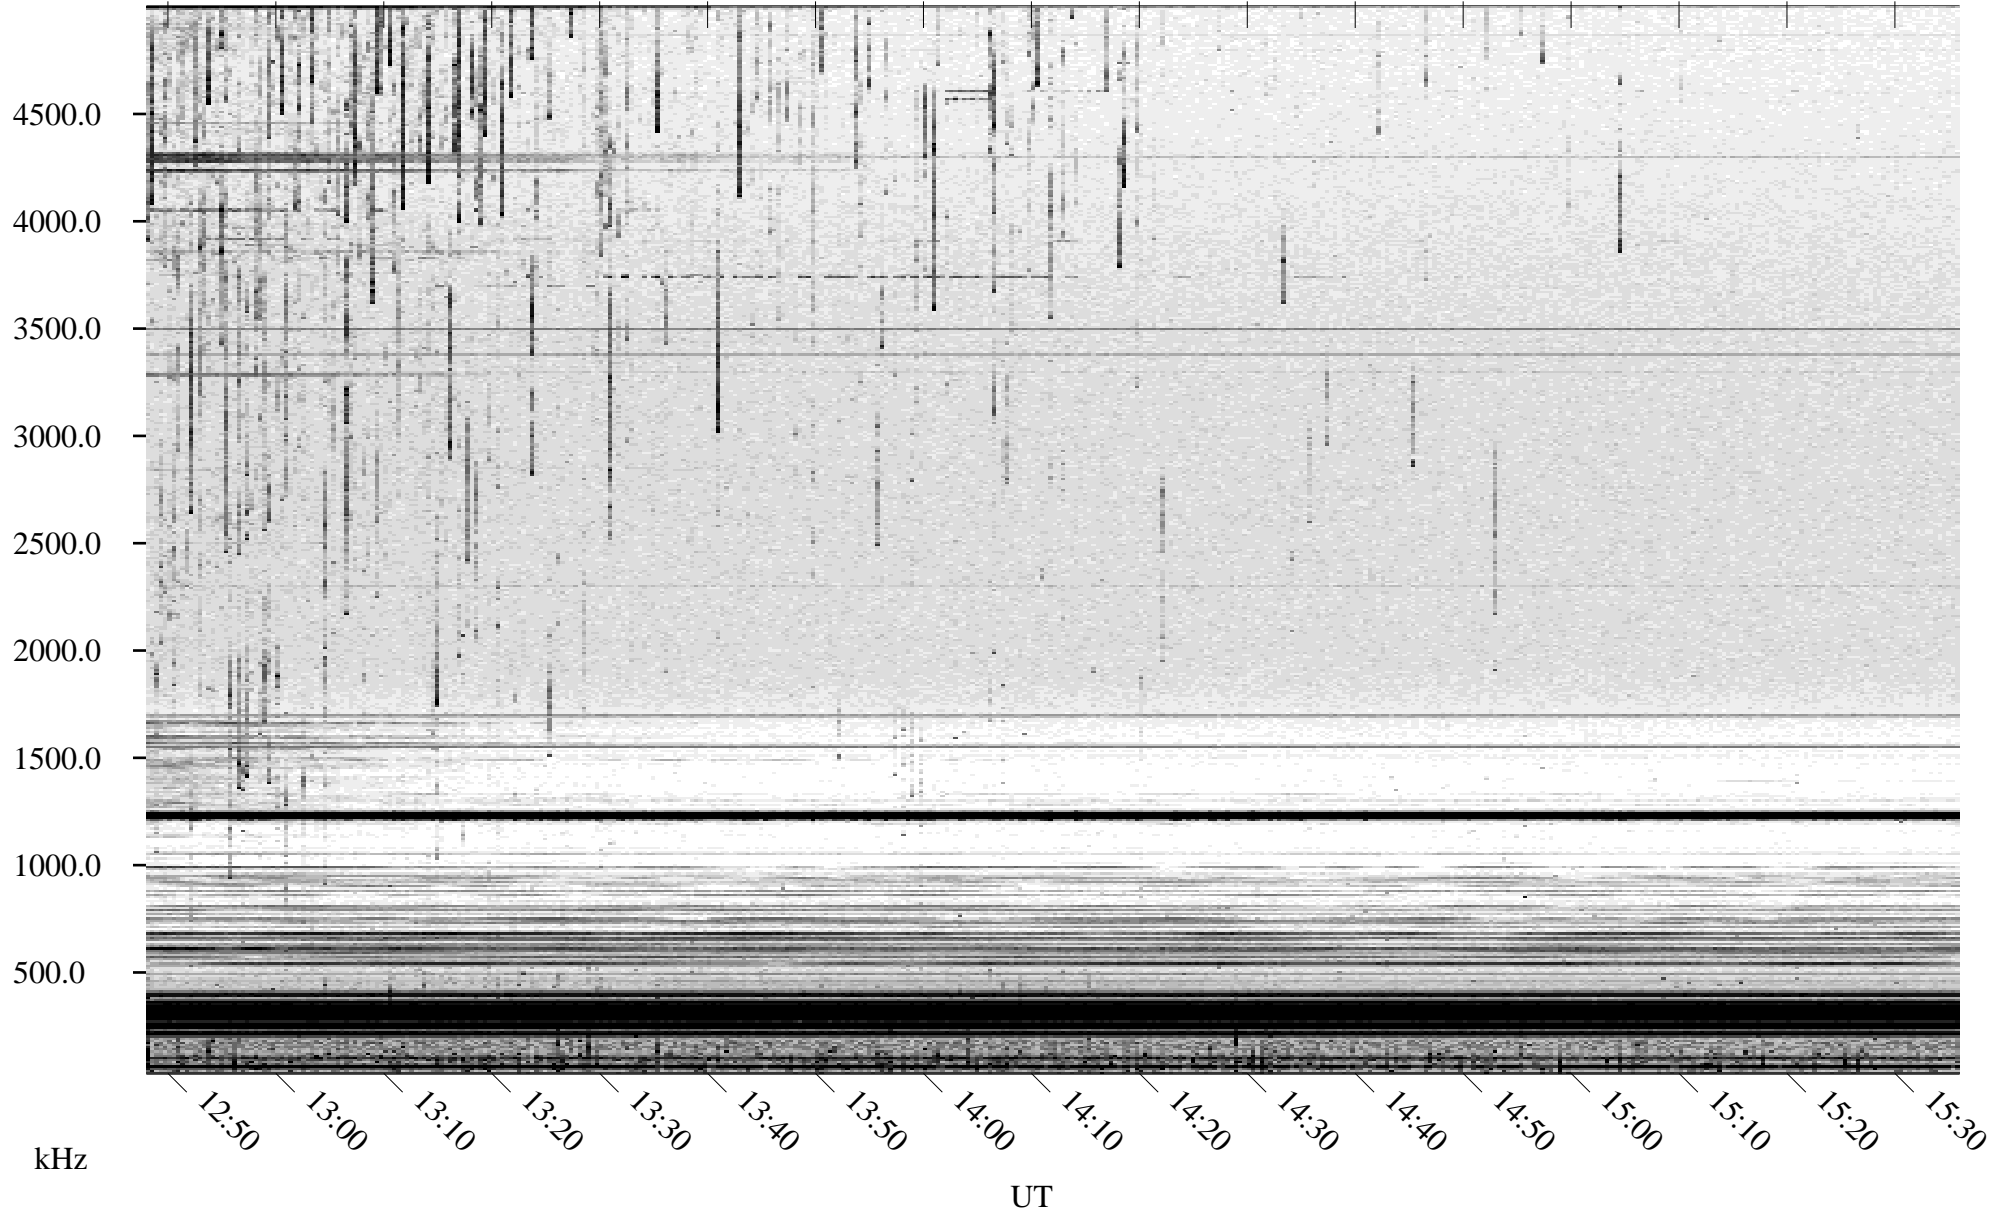

04/11/2005 Churchill, Manitoba

Linear Scale Black = 161 White = 15

ch051011.r00m max_12

Page 1

04/11/2005 Churchill, Manitoba

Linear Scale Black = 161 White = 15

ch051011.r00m max_12

Page 2

04/12/2005 Churchill, Manitoba

Linear Scale Black = 161 White = 15

ch051011.r00m max_12

Page 3

04/12/2005 Churchill, Manitoba

Linear Scale Black = 161 White = 15

ch051011.r00m max_12

Page 4

04/12/2005 Churchill, Manitoba

Linear Scale Black = 161 White = 15

ch051011.r00m max_12

Page 5

04/12/2005 Churchill, Manitoba

Linear Scale Black = 161 White = 15

ch051011.r00m max_12

Page 6

04/12/2005 Churchill, Manitoba

Linear Scale Black = 161 White = 15

ch051011.r00m max_12

Page 7

04/12/2005 Churchill, Manitoba

Linear Scale Black = 161 White = 15

ch051011.r00m max_12

Page 8