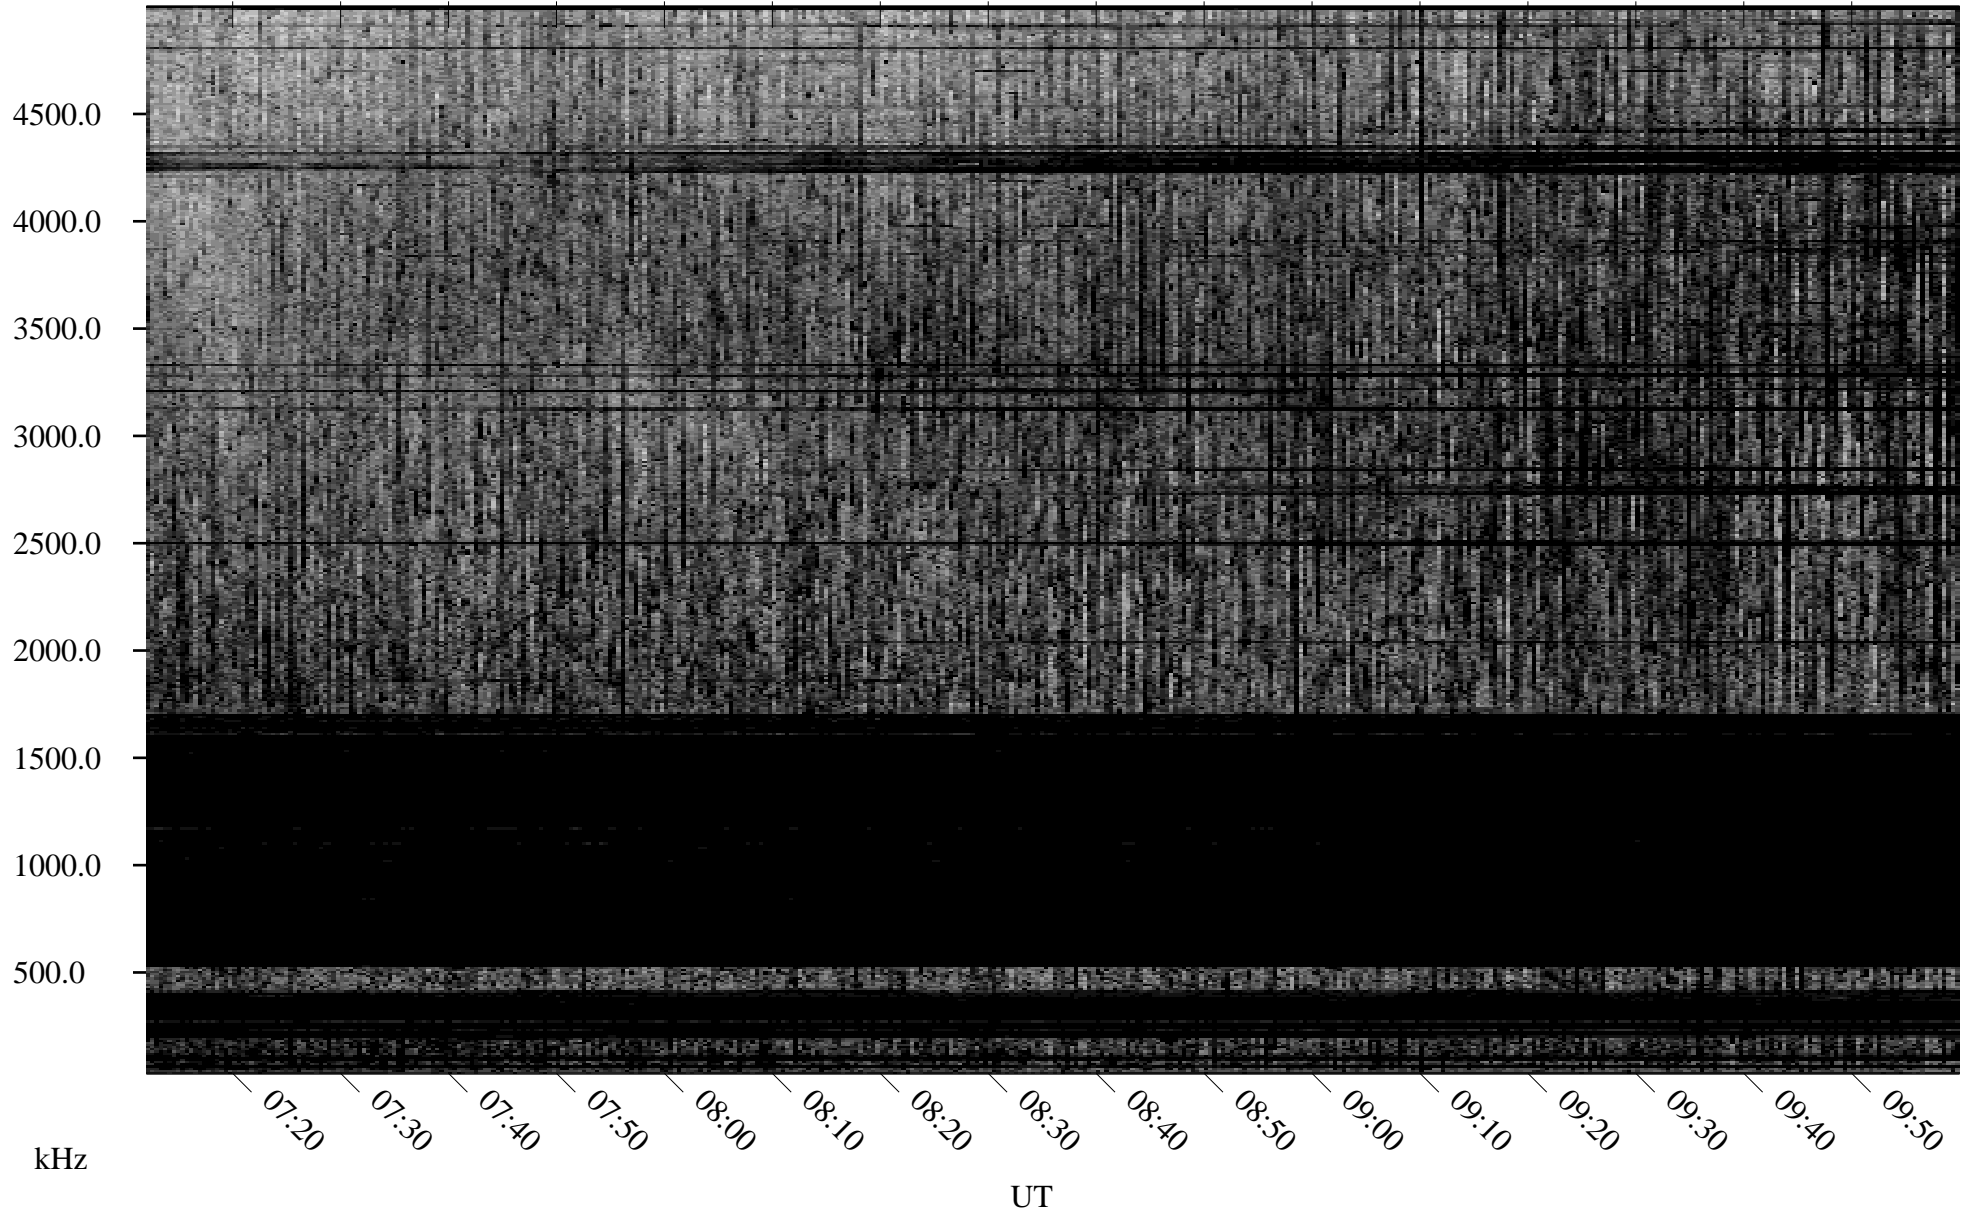

04/11/2005 Churchill, Manitoba

Linear Scale Black = 161 White = 15

ch051011.r00m max_12

Page 1

04/11/2005 Churchill, Manitoba

Linear Scale Black = 161 White = 15

ch051011.r00m max_12

Page 2

04/12/2005 Churchill, Manitoba

Linear Scale Black = 161 White = 15

ch051011.r00m max_12

Page 3

04/12/2005 Churchill, Manitoba

Linear Scale Black = 161 White = 15

ch051011.r00m max_12

Page 4

04/12/2005 Churchill, Manitoba

Linear Scale Black = 161 White = 15

ch051011.r00m max_12

Page 5

04/12/2005 Churchill, Manitoba

Linear Scale Black = 161 White = 15

ch051011.r00m max_12

Page 6

04/12/2005 Churchill, Manitoba

Linear Scale Black = 161 White = 15

ch051011.r00m max_12

Page 7

04/12/2005 Churchill, Manitoba

Linear Scale Black = 161 White = 15

ch051011.r00m max_12

Page 8