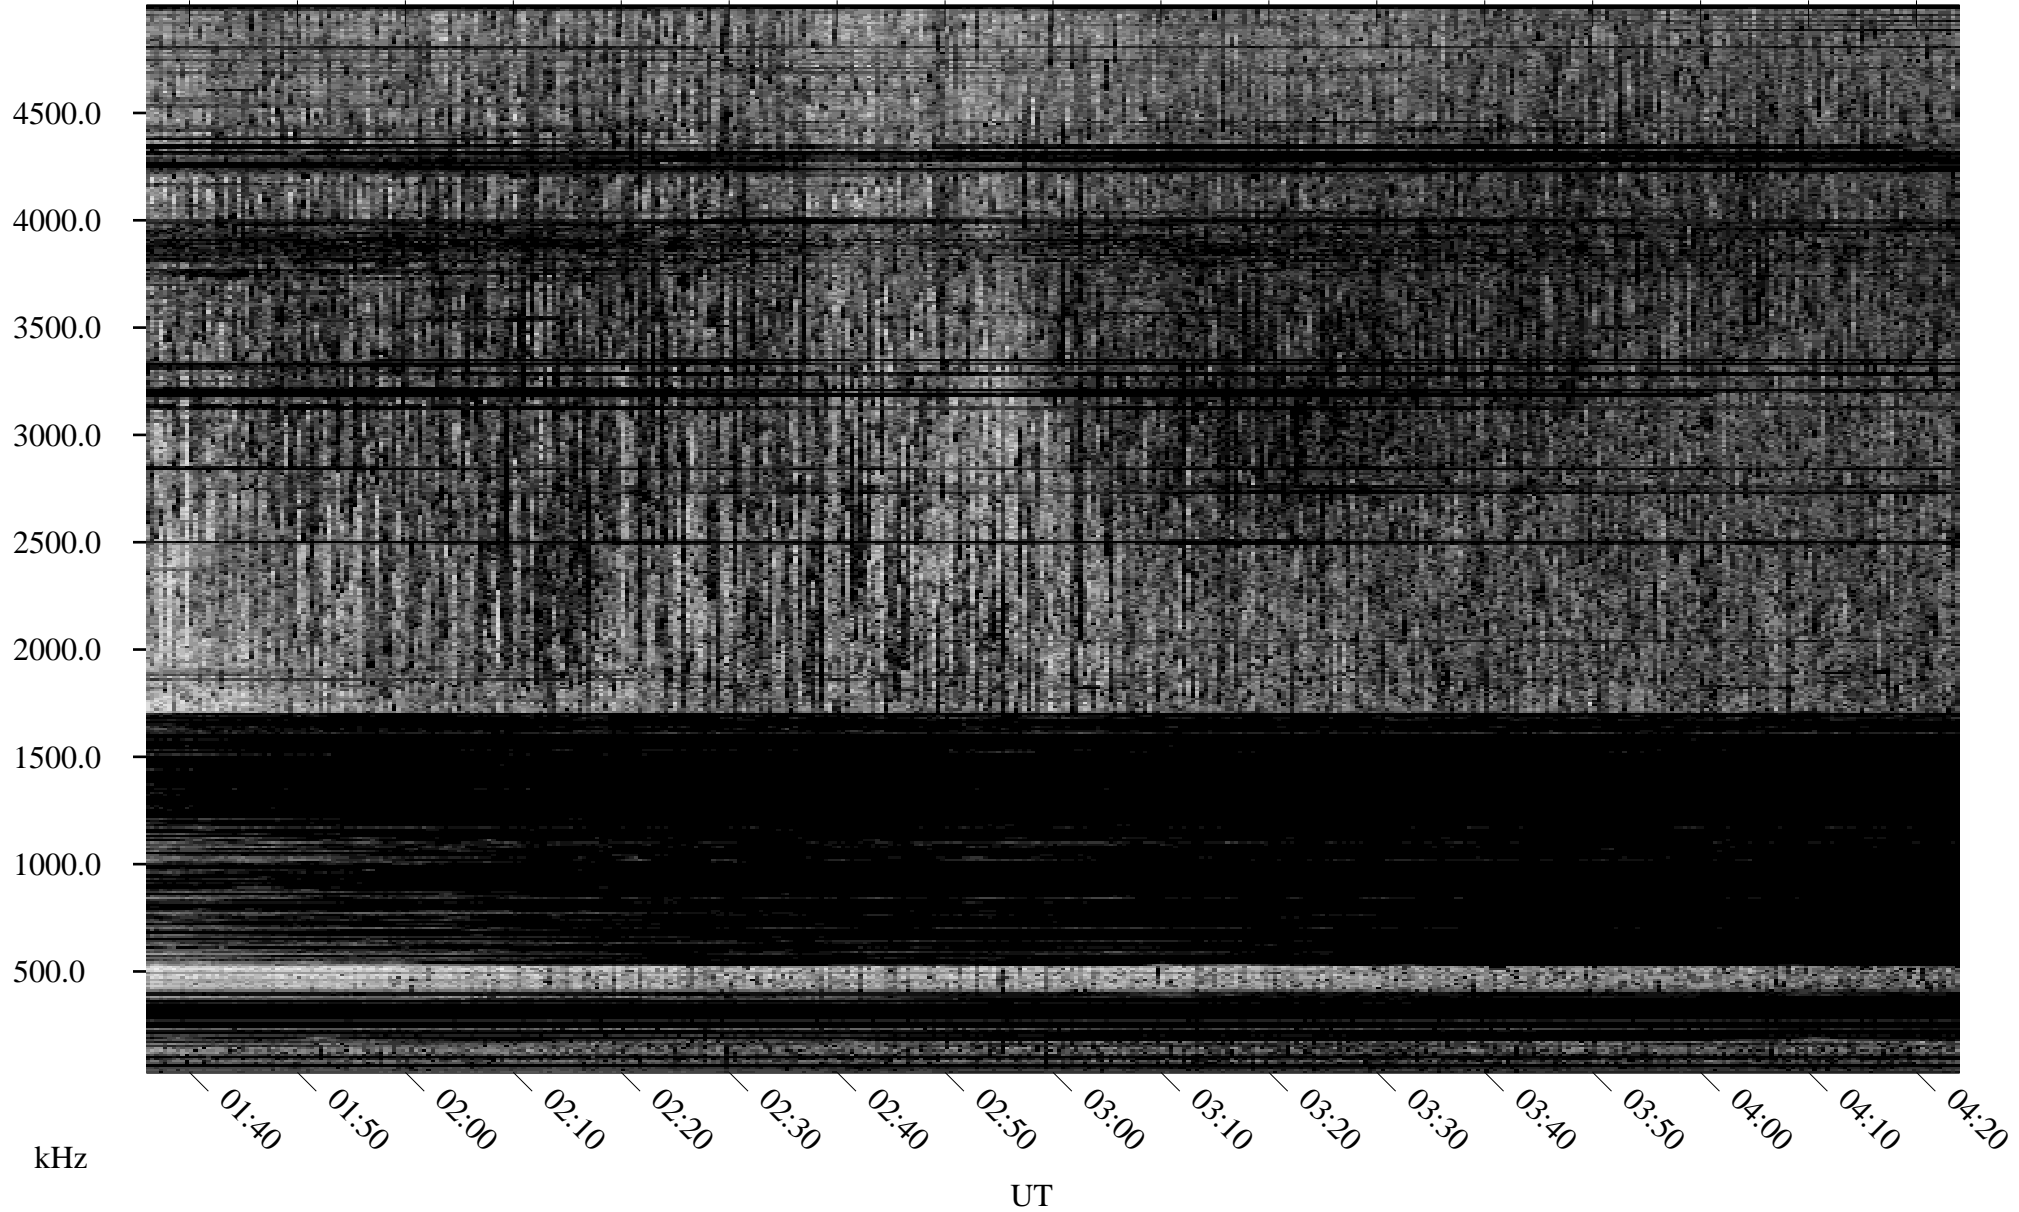

04/11/2005 Churchill, Manitoba

Linear Scale Black = 161 White = 15

ch051011.r00m max_12

Page 1

04/11/2005 Churchill, Manitoba

Linear Scale Black = 161 White = 15

ch051011.r00m max_12

Page 2

04/12/2005 Churchill, Manitoba

Linear Scale Black = 161 White = 15

ch051011.r00m max_12

Page 3

04/12/2005 Churchill, Manitoba

Linear Scale Black = 161 White = 15

ch051011.r00m max_12

Page 4

04/12/2005 Churchill, Manitoba

Linear Scale Black = 161 White = 15

ch051011.r00m max_12

Page 5

04/12/2005 Churchill, Manitoba

Linear Scale Black = 161 White = 15

ch051011.r00m max_12

Page 6

04/12/2005 Churchill, Manitoba

Linear Scale Black = 161 White = 15

ch051011.r00m max_12

Page 7

04/12/2005 Churchill, Manitoba

Linear Scale Black = 161 White = 15

ch051011.r00m max_12

Page 8