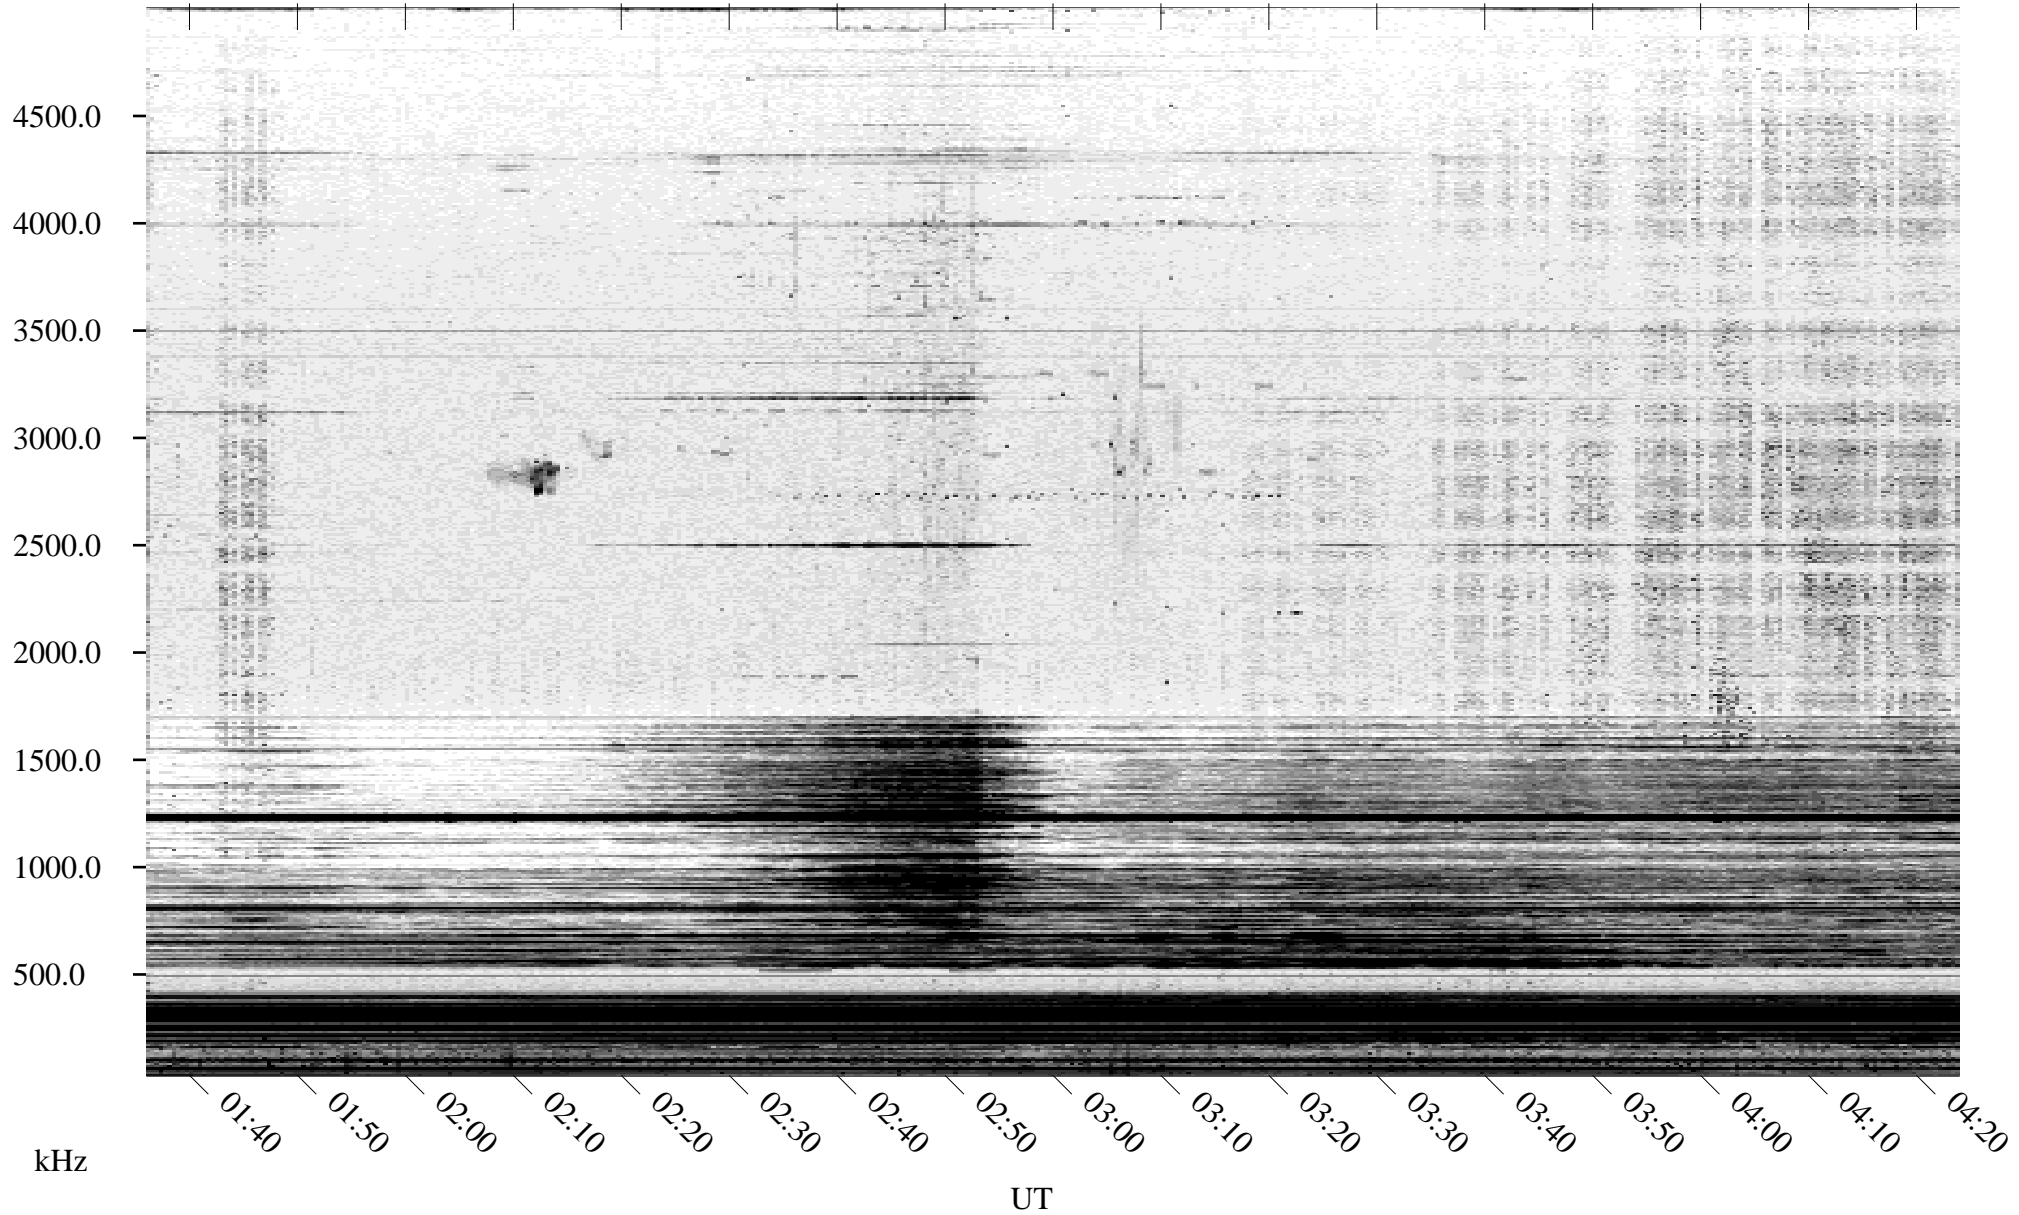

04/13/2005 Churchill, Manitoba

Linear Scale Black = 161 White = 15

ch05103l.r00m max_12

Page 1

04/13/2005 Churchill, Manitoba

Linear Scale Black = 161 White = 15

ch05103l.r00m max_12

Page 2

04/14/2005 Churchill, Manitoba

Linear Scale Black = 161 White = 15

ch05103l.r00m max_12

Page 3

04/14/2005 Churchill, Manitoba

Linear Scale Black = 161 White = 15

ch05103l.r00m max_12

Page 4

04/14/2005 Churchill, Manitoba

Linear Scale Black = 161 White = 15

ch05103l.r00m max_12

Page 5

04/14/2005 Churchill, Manitoba

Linear Scale Black = 161 White = 15

ch05103l.r00m max_12

Page 6

04/14/2005 Churchill, Manitoba

Linear Scale Black = 161 White = 15

ch051031l.r00m max_12

Page 7

04/14/2005 Churchill, Manitoba

Linear Scale Black = 161 White = 15

ch05103l.r00m max_12