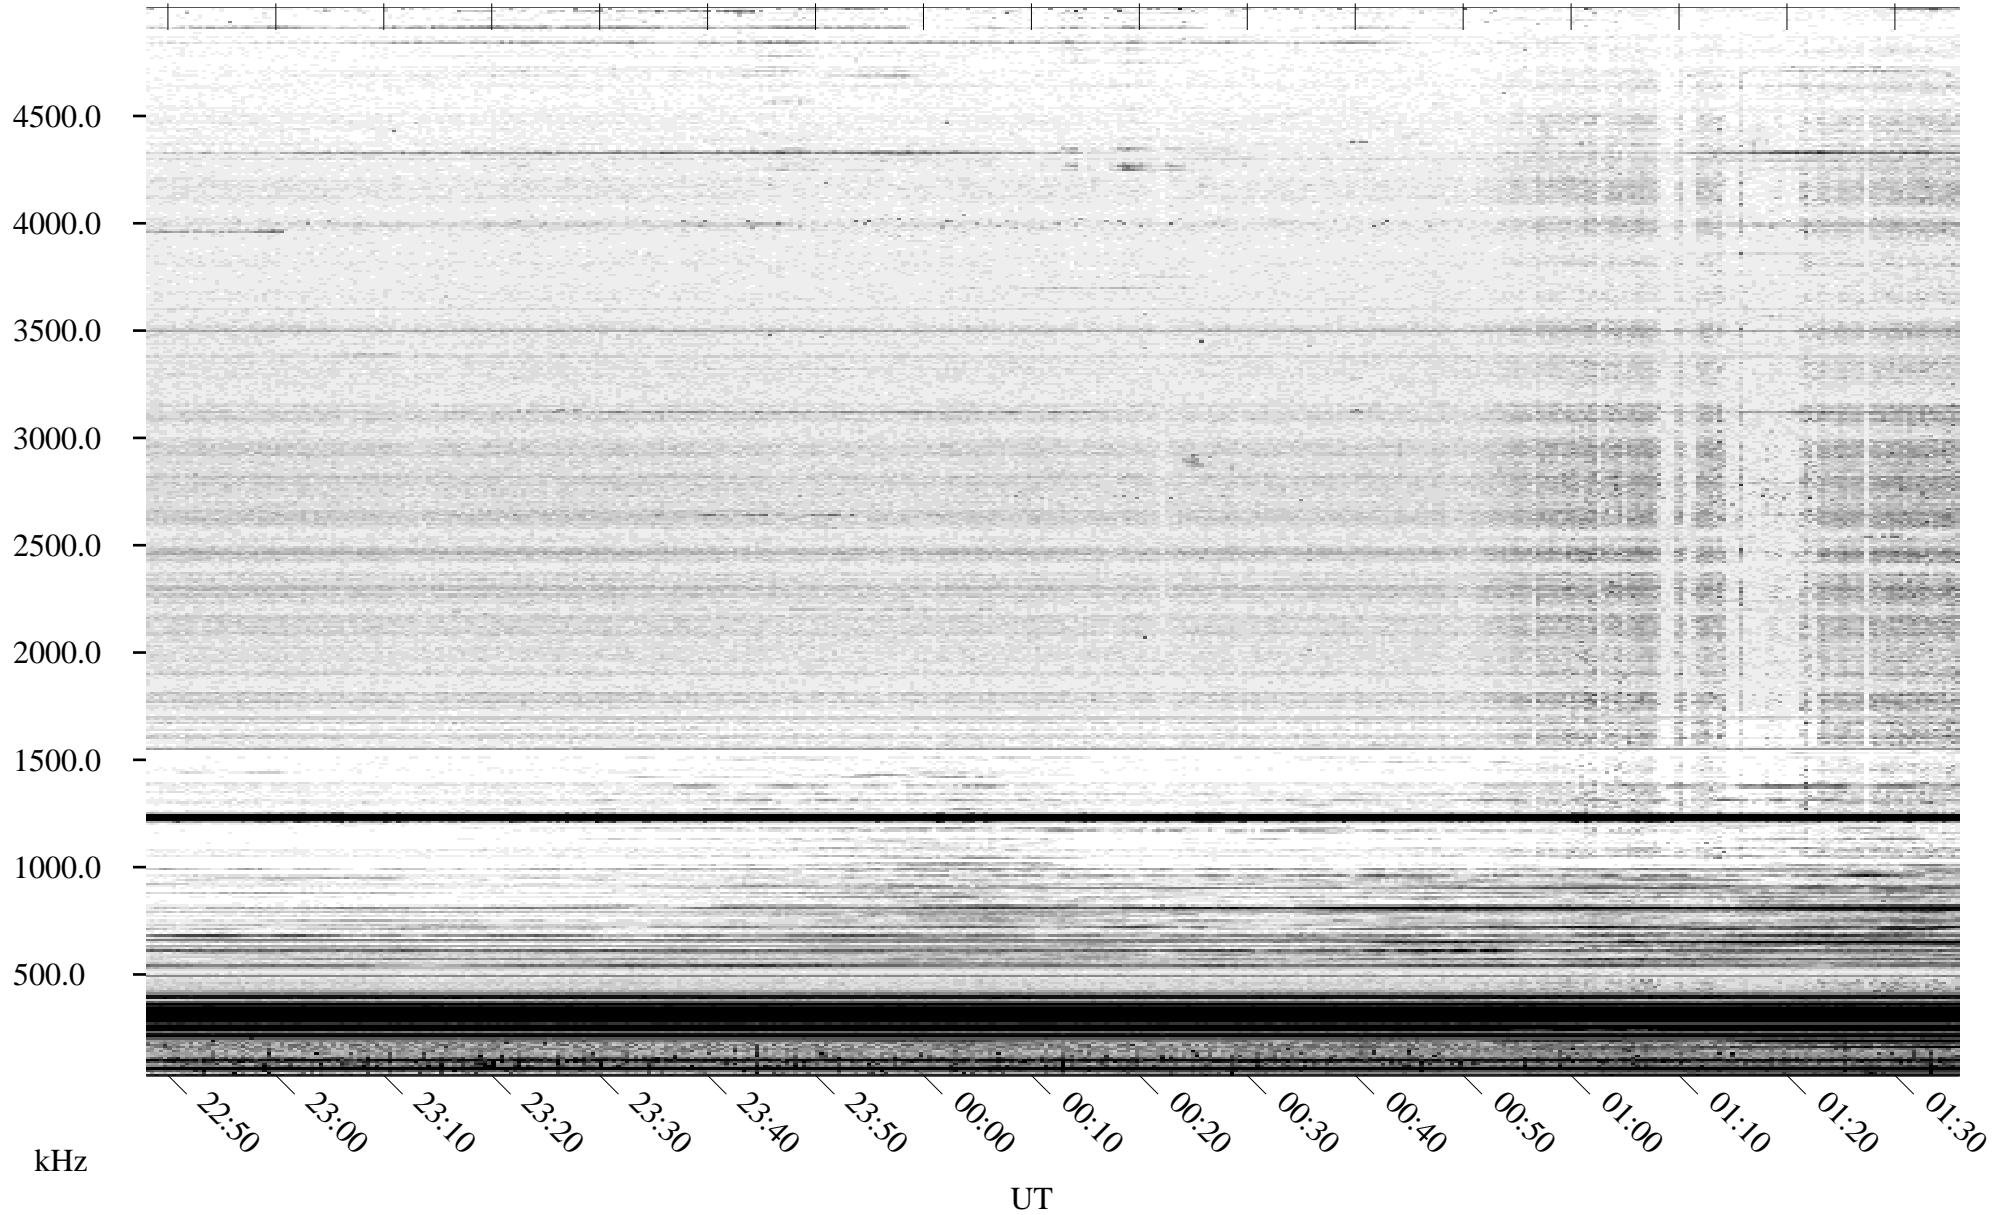

04/13/2005 Churchill, Manitoba

Linear Scale Black = 161 White = 15

ch05103l.r00m max_12

Page 1

04/13/2005 Churchill, Manitoba

Linear Scale Black = 161 White = 15

ch05103l.r00m max_12

Page 2

04/14/2005 Churchill, Manitoba

Linear Scale Black = 161 White = 15

ch05103l.r00m max_12

Page 3

04/14/2005 Churchill, Manitoba

Linear Scale Black = 161 White = 15

ch05103l.r00m max_12

Page 4

04/14/2005 Churchill, Manitoba

Linear Scale Black = 161 White = 15

ch05103l.r00m max_12

Page 5

04/14/2005 Churchill, Manitoba

Linear Scale Black = 161 White = 15

ch05103l.r00m max_12

Page 6

04/14/2005 Churchill, Manitoba

Linear Scale Black = 161 White = 15

ch051031l.r00m max_12

Page 7

04/14/2005 Churchill, Manitoba

Linear Scale Black = 161 White = 15

ch05103l.r00m max_12