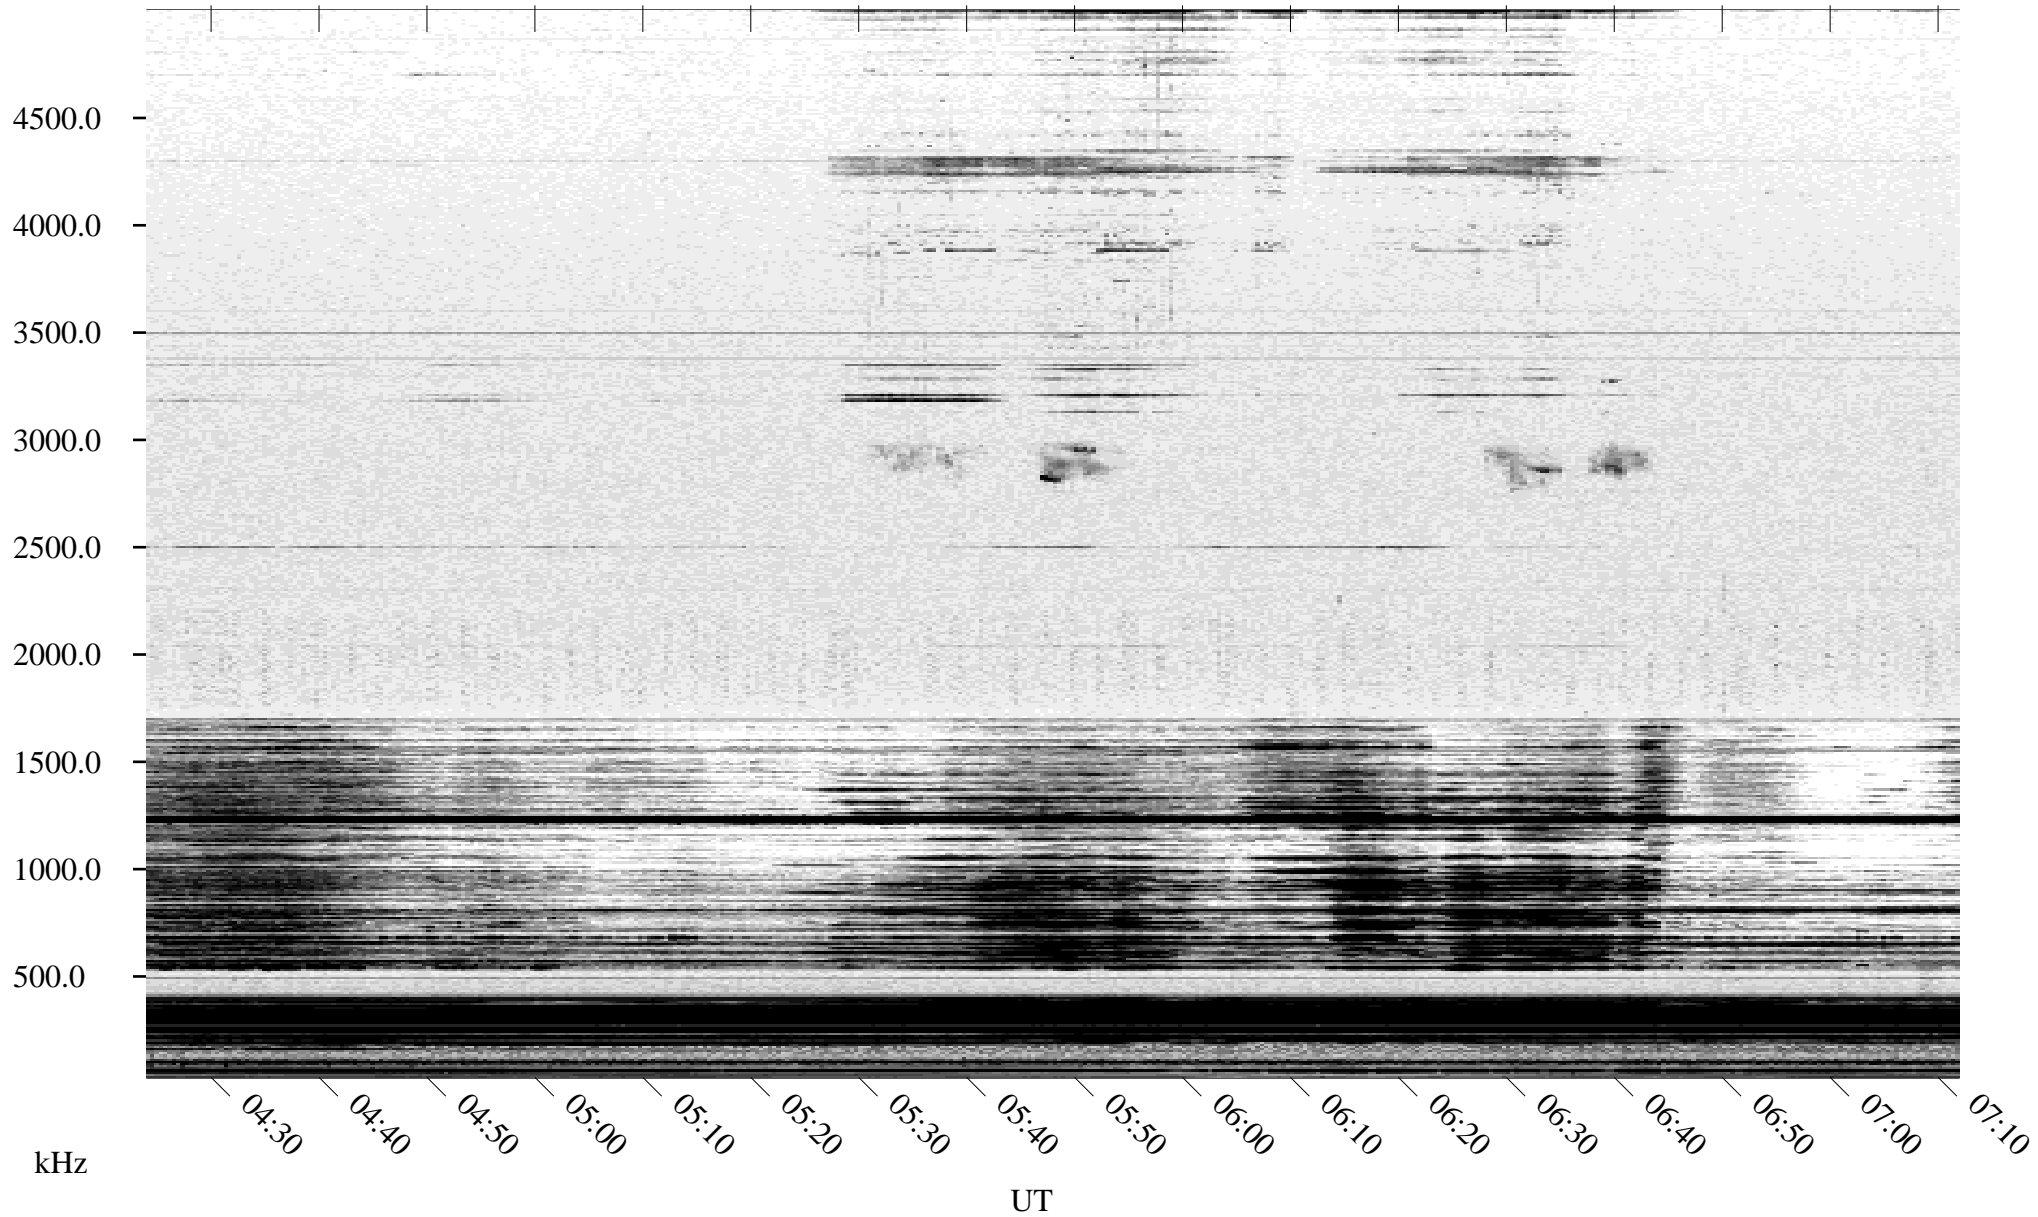

04/14/2005 Churchill, Manitoba

Linear Scale Black = 161 White = 15

ch05104l.r00m max_12

Page 1

04/14/2005 Churchill, Manitoba

Linear Scale Black = 161 White = 15

ch05104l.r00m max_12

Page 2

04/15/2005 Churchill, Manitoba

Linear Scale Black = 161 White = 15

ch05104l.r00m max_12

Page 3

04/15/2005 Churchill, Manitoba

Linear Scale Black = 161 White = 15

ch05104l.r00m max_12

Page 4

04/15/2005 Churchill, Manitoba

Linear Scale Black = 161 White = 15

ch05104l.r00m max_12

Page 5

04/15/2005 Churchill, Manitoba

Linear Scale Black = 161 White = 15

ch05104l.r00m max_12

Page 6

04/15/2005 Churchill, Manitoba

Linear Scale Black = 161 White = 15

ch05104l.r00m max_12

Page 7

04/15/2005 Churchill, Manitoba

Linear Scale Black = 161 White = 15

ch05104l.r00m max_12