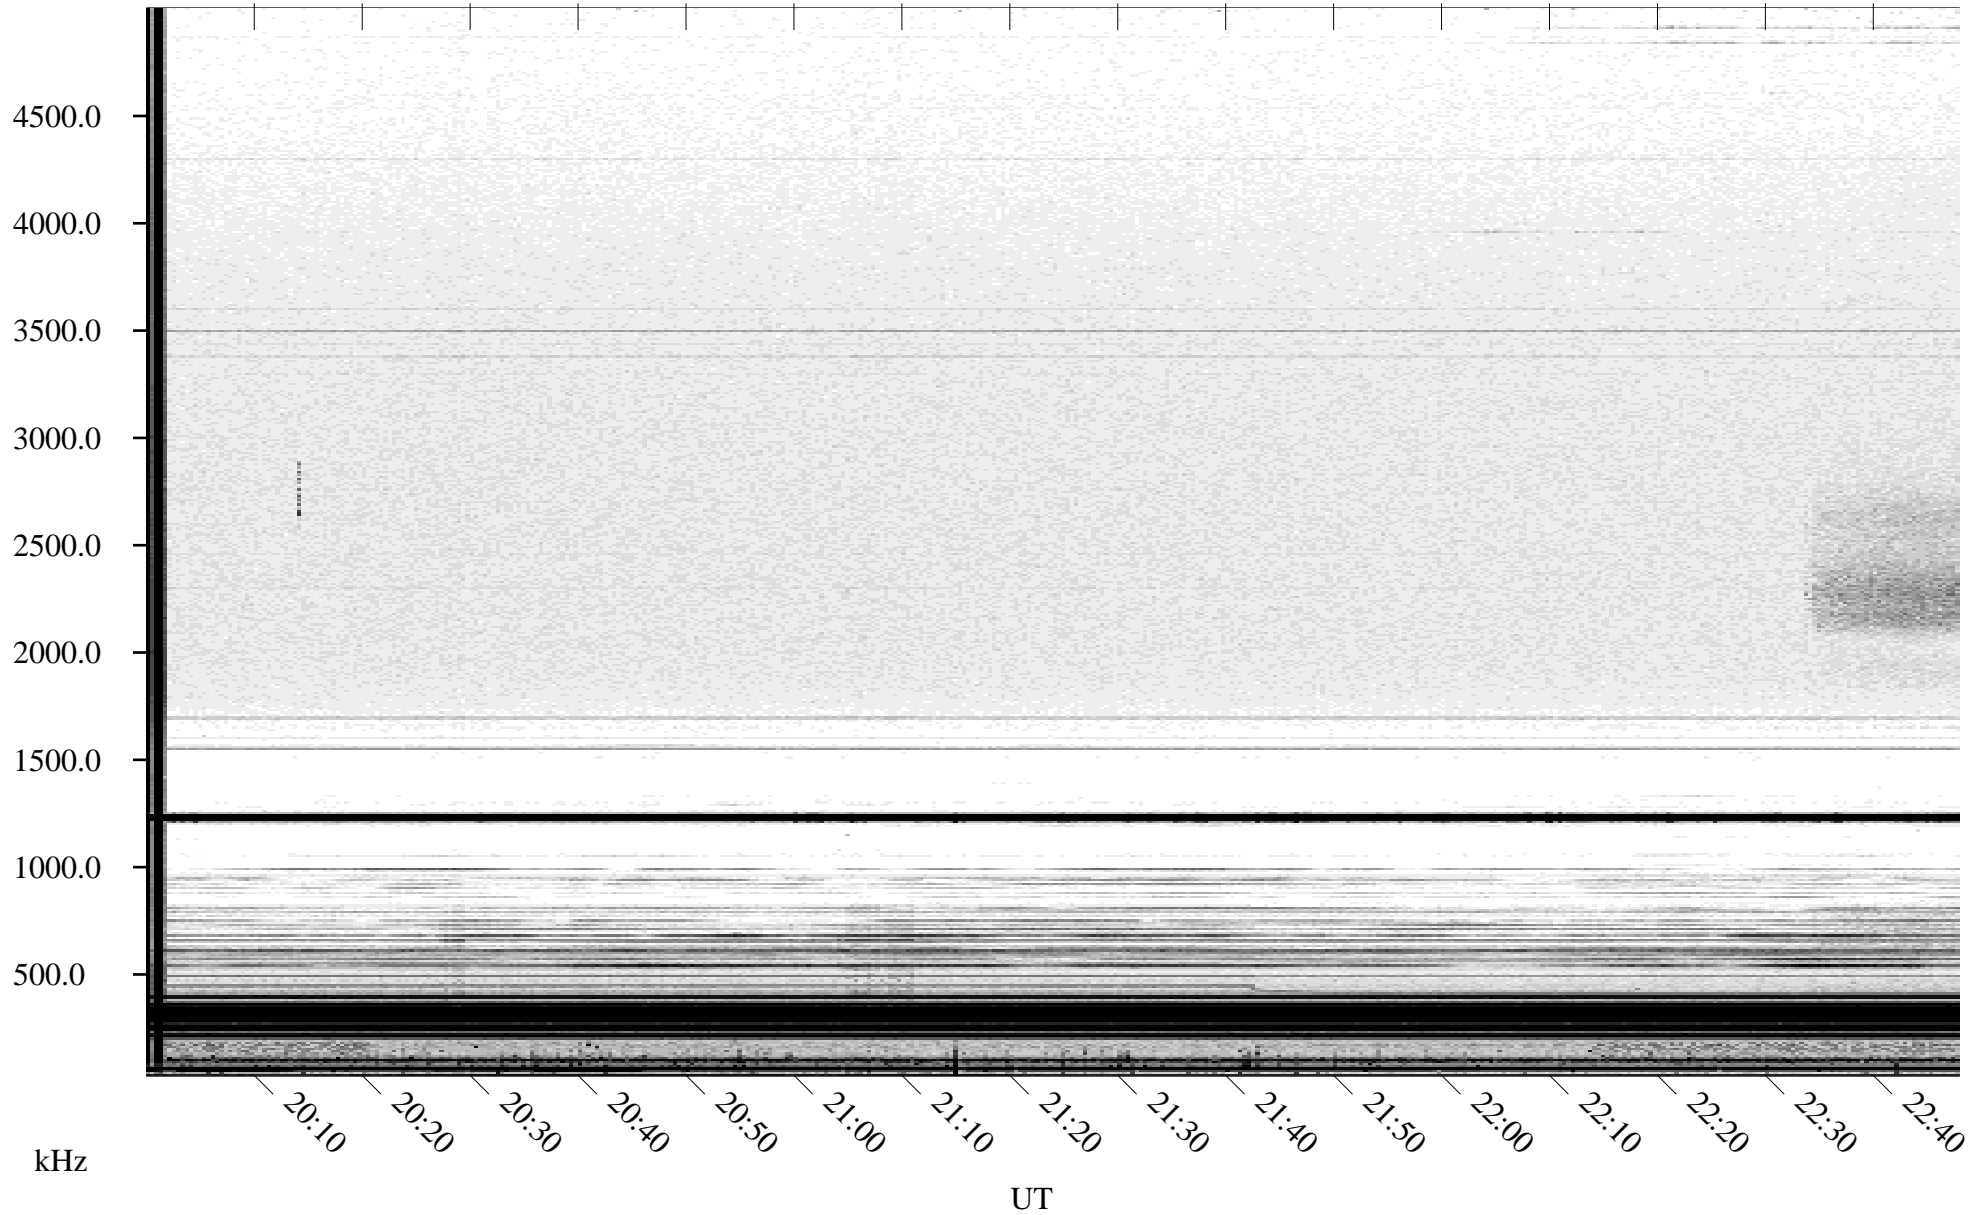

04/14/2005 Churchill, Manitoba

Linear Scale Black = 161 White = 15

ch05104l.r00m max_12

Page 1

04/14/2005 Churchill, Manitoba

Linear Scale Black = 161 White = 15

ch05104l.r00m max_12

Page 2

04/15/2005 Churchill, Manitoba

Linear Scale Black = 161 White = 15

ch05104l.r00m max_12

Page 3

04/15/2005 Churchill, Manitoba

Linear Scale Black = 161 White = 15

ch05104l.r00m max_12

Page 4

04/15/2005 Churchill, Manitoba

Linear Scale Black = 161 White = 15

ch05104l.r00m max_12

Page 5

04/15/2005 Churchill, Manitoba

Linear Scale Black = 161 White = 15

ch05104l.r00m max_12

Page 6

04/15/2005 Churchill, Manitoba

Linear Scale Black = 161 White = 15

ch05104l.r00m max_12

Page 7

04/15/2005 Churchill, Manitoba

Linear Scale Black = 161 White = 15

ch05104l.r00m max_12