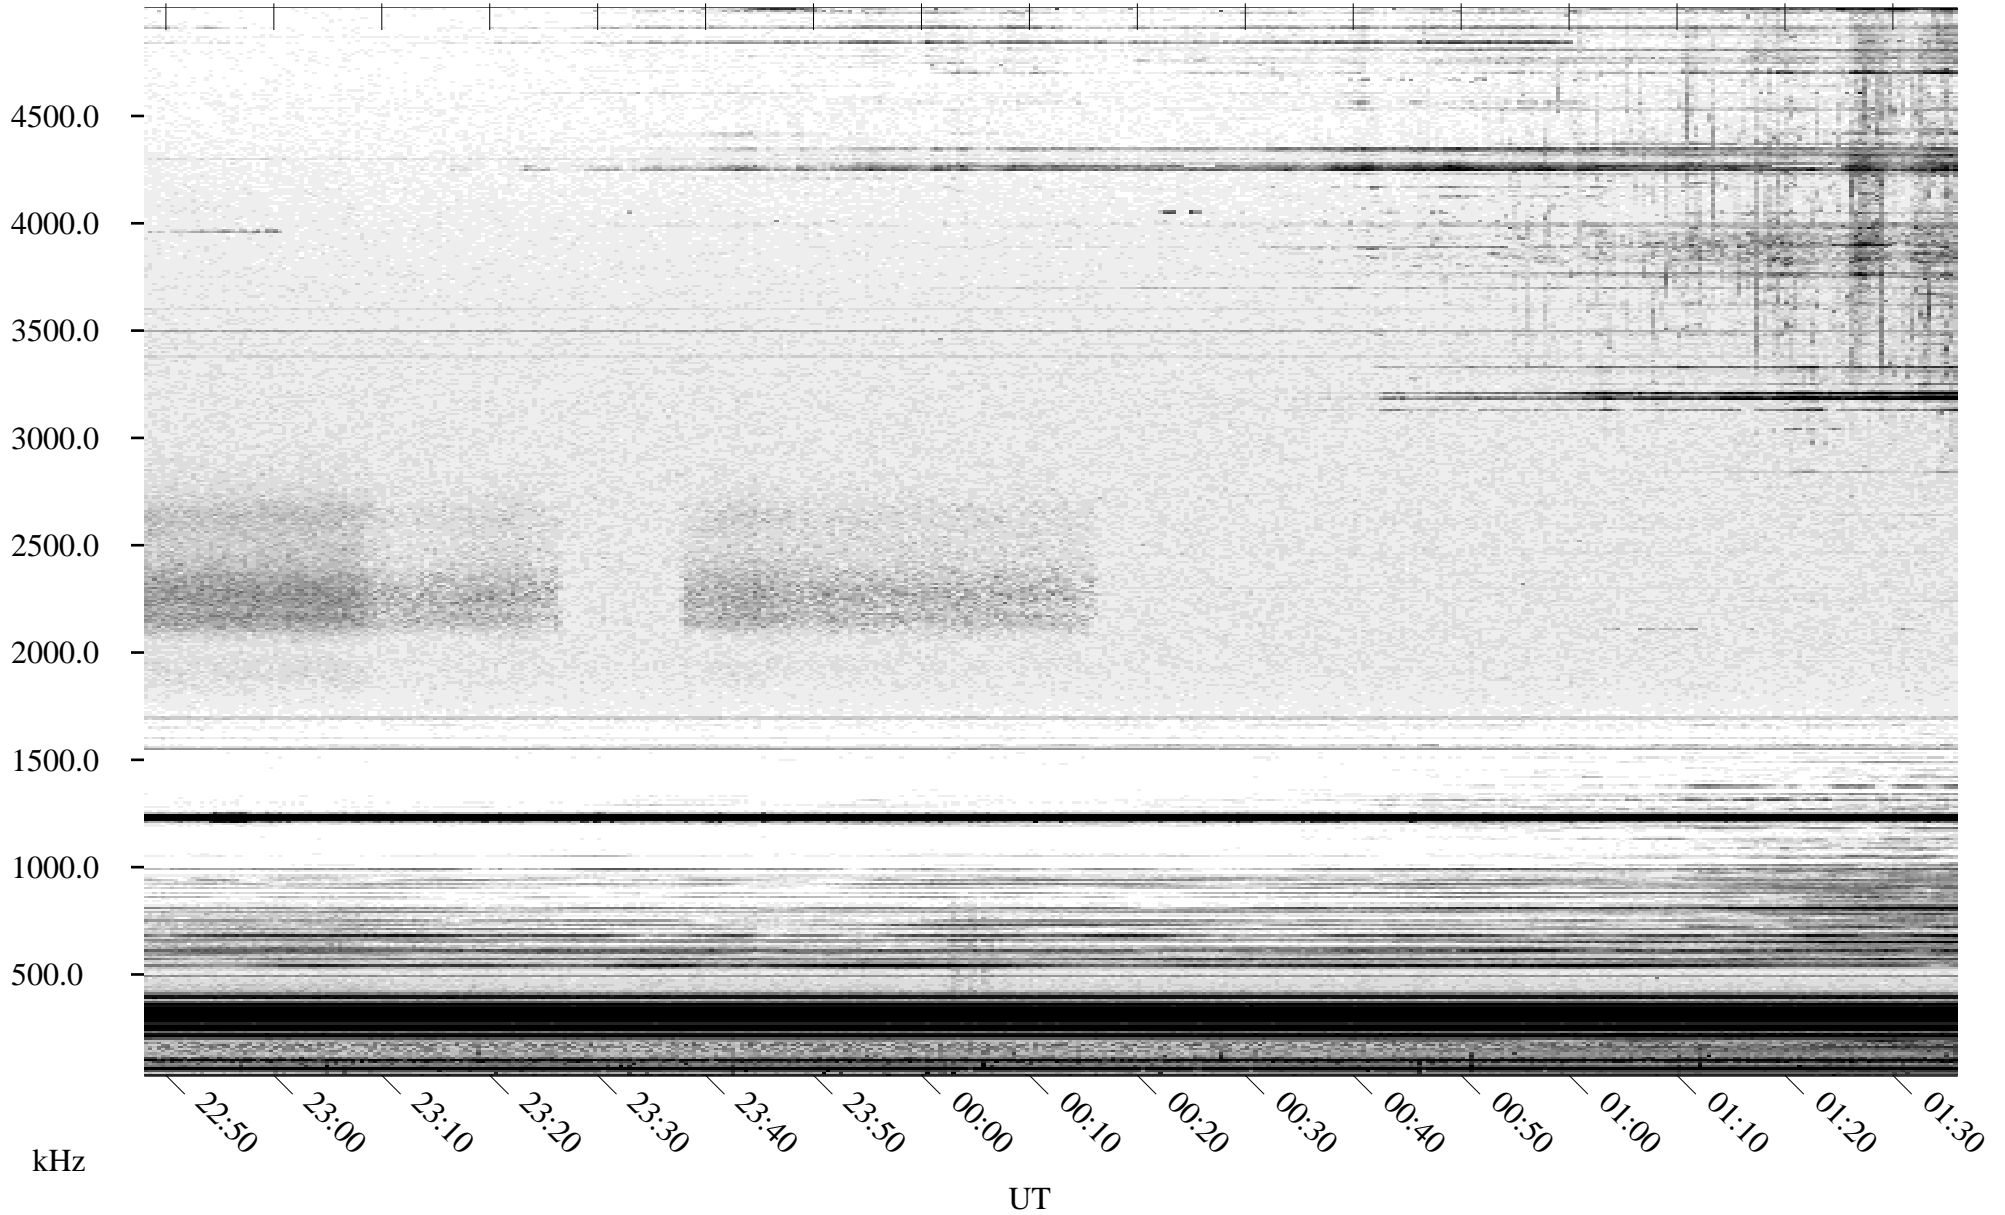

04/14/2005 Churchill, Manitoba

Linear Scale Black = 161 White = 15

ch05104l.r00m max_12

Page 1

04/14/2005 Churchill, Manitoba

Linear Scale Black = 161 White = 15

ch05104l.r00m max_12

Page 2

04/15/2005 Churchill, Manitoba

Linear Scale Black = 161 White = 15

ch05104l.r00m max_12

Page 3

04/15/2005 Churchill, Manitoba

Linear Scale Black = 161 White = 15

ch05104l.r00m max_12

Page 4

04/15/2005 Churchill, Manitoba

Linear Scale Black = 161 White = 15

ch05104l.r00m max_12

Page 5

04/15/2005 Churchill, Manitoba

Linear Scale Black = 161 White = 15

ch05104l.r00m max_12

Page 6

04/15/2005 Churchill, Manitoba

Linear Scale Black = 161 White = 15

ch05104l.r00m max_12

Page 7

04/15/2005 Churchill, Manitoba

Linear Scale Black = 161 White = 15

ch05104l.r00m max_12