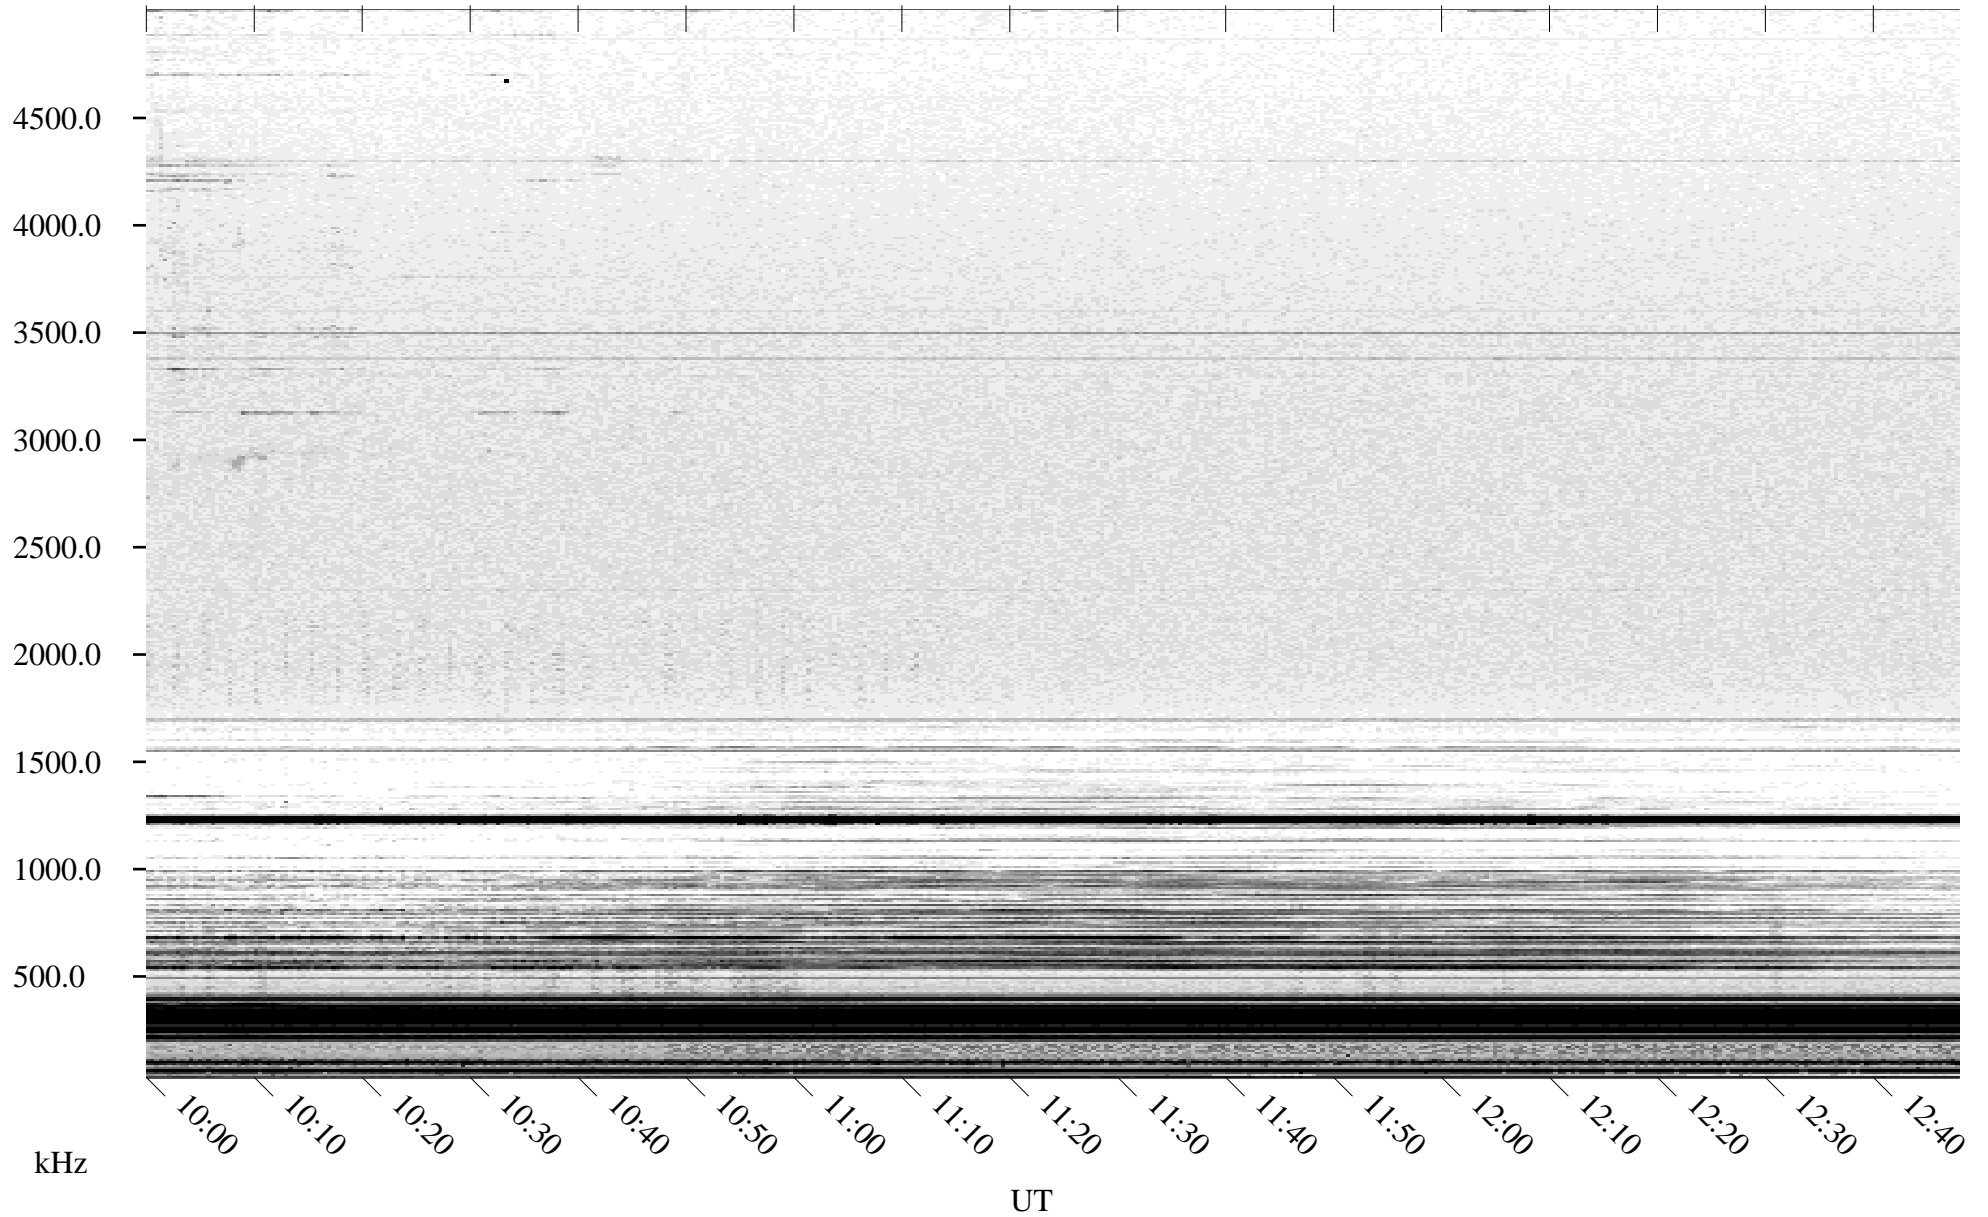

04/14/2005 Churchill, Manitoba

Linear Scale Black = 161 White = 15

ch05104l.r00m max_12

Page 1

04/14/2005 Churchill, Manitoba

Linear Scale Black = 161 White = 15

ch05104l.r00m max_12

Page 2

04/15/2005 Churchill, Manitoba

Linear Scale Black = 161 White = 15

ch05104l.r00m max_12

Page 3

04/15/2005 Churchill, Manitoba

Linear Scale Black = 161 White = 15

ch05104l.r00m max_12

Page 4

04/15/2005 Churchill, Manitoba

Linear Scale Black = 161 White = 15

ch05104l.r00m max_12

Page 5

04/15/2005 Churchill, Manitoba

Linear Scale Black = 161 White = 15

ch05104l.r00m max_12

Page 6

04/15/2005 Churchill, Manitoba

Linear Scale Black = 161 White = 15

ch05104l.r00m max_12

Page 7

04/15/2005 Churchill, Manitoba

Linear Scale Black = 161 White = 15

ch05104l.r00m max_12