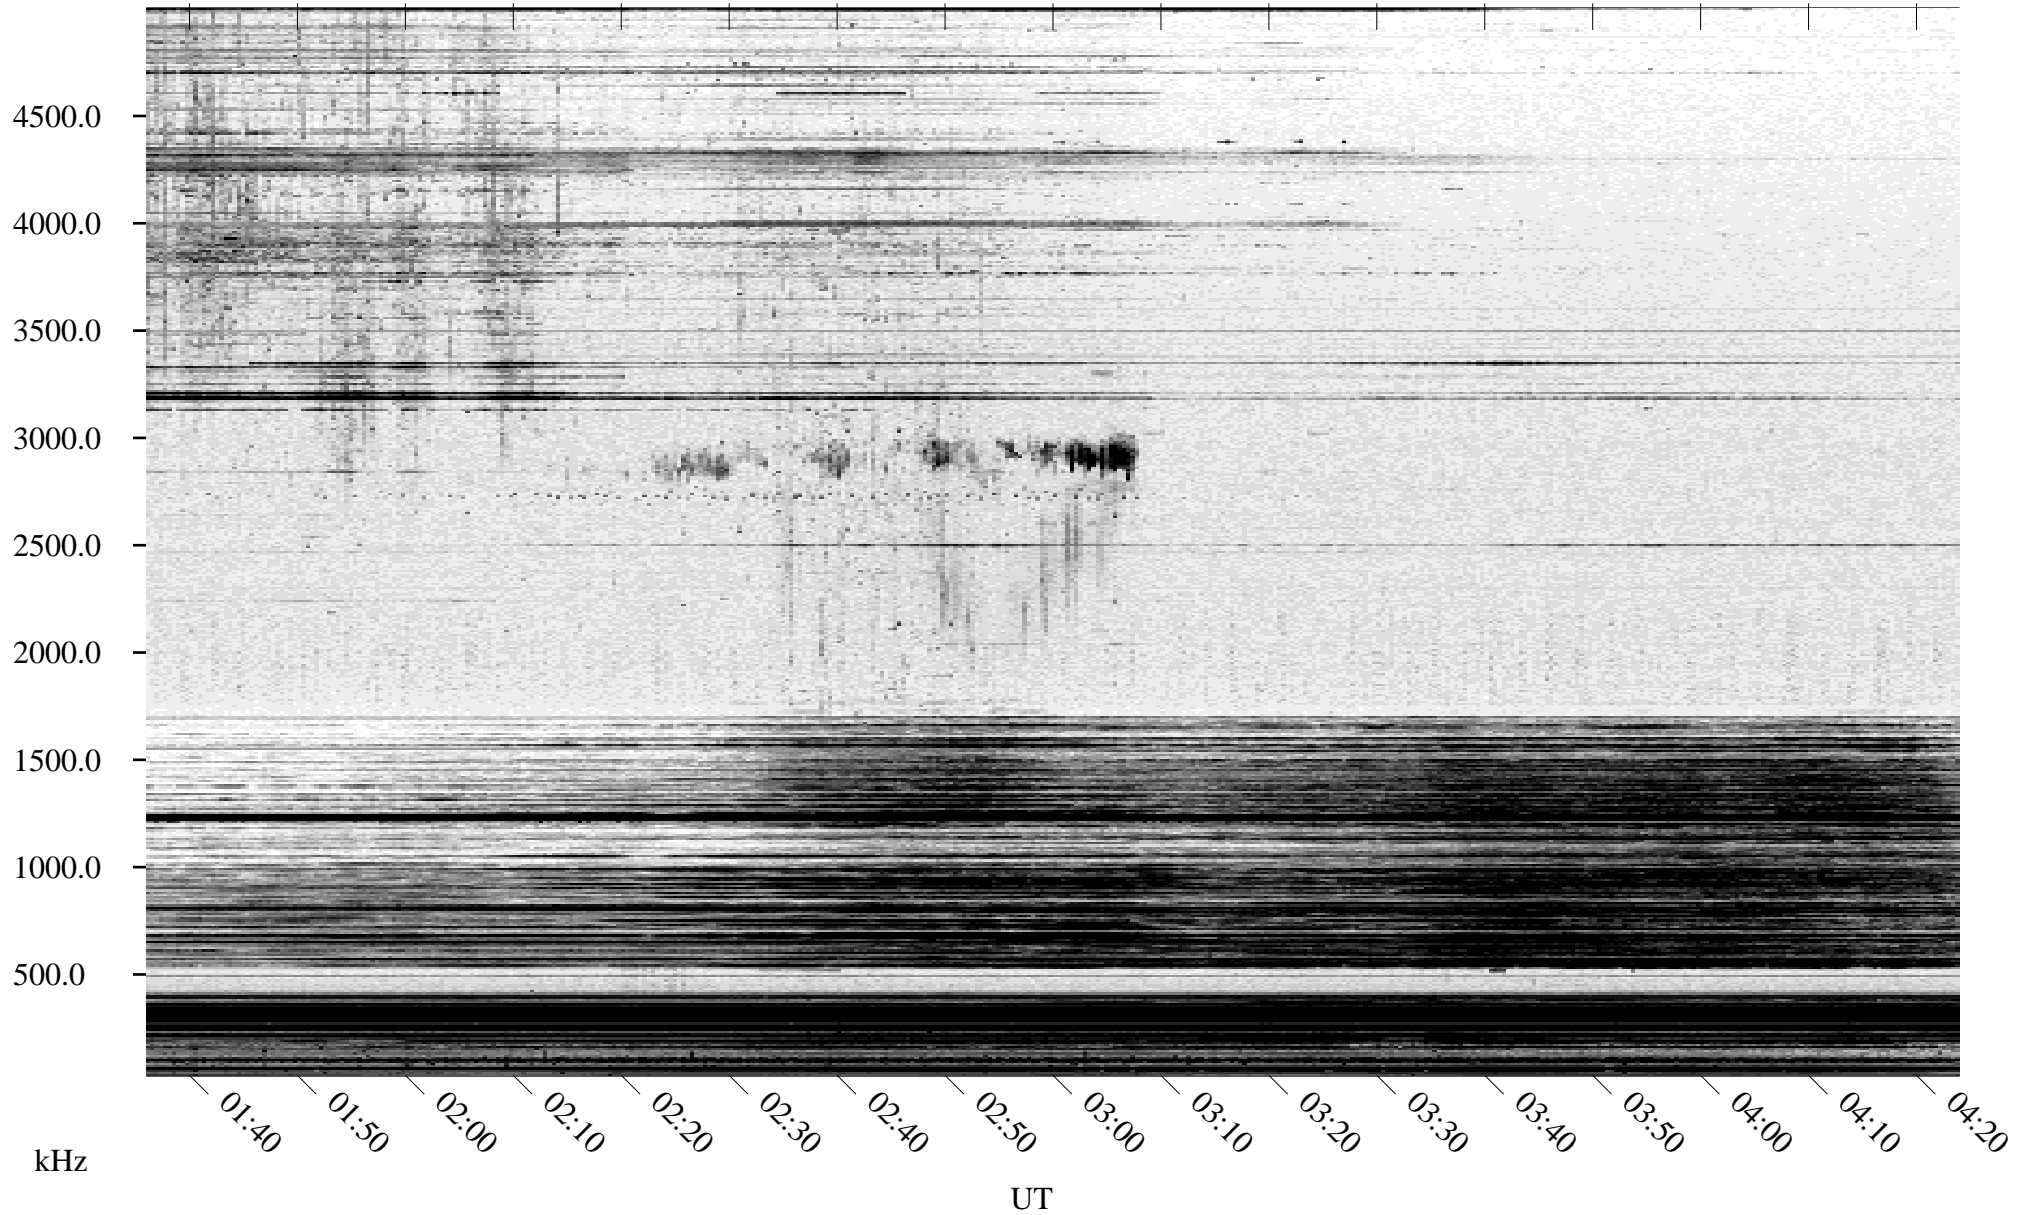

04/14/2005 Churchill, Manitoba

Linear Scale Black = 161 White = 15

ch05104l.r00m max_12

Page 1

04/14/2005 Churchill, Manitoba

Linear Scale Black = 161 White = 15

ch05104l.r00m max_12

Page 2

04/15/2005 Churchill, Manitoba

Linear Scale Black = 161 White = 15

ch05104l.r00m max_12

Page 3

04/15/2005 Churchill, Manitoba

Linear Scale Black = 161 White = 15

ch05104l.r00m max_12

Page 4

04/15/2005 Churchill, Manitoba

Linear Scale Black = 161 White = 15

ch05104l.r00m max_12

Page 5

04/15/2005 Churchill, Manitoba

Linear Scale Black = 161 White = 15

ch05104l.r00m max_12

Page 6

04/15/2005 Churchill, Manitoba

Linear Scale Black = 161 White = 15

ch05104l.r00m max_12

Page 7

04/15/2005 Churchill, Manitoba

Linear Scale Black = 161 White = 15

ch05104l.r00m max_12