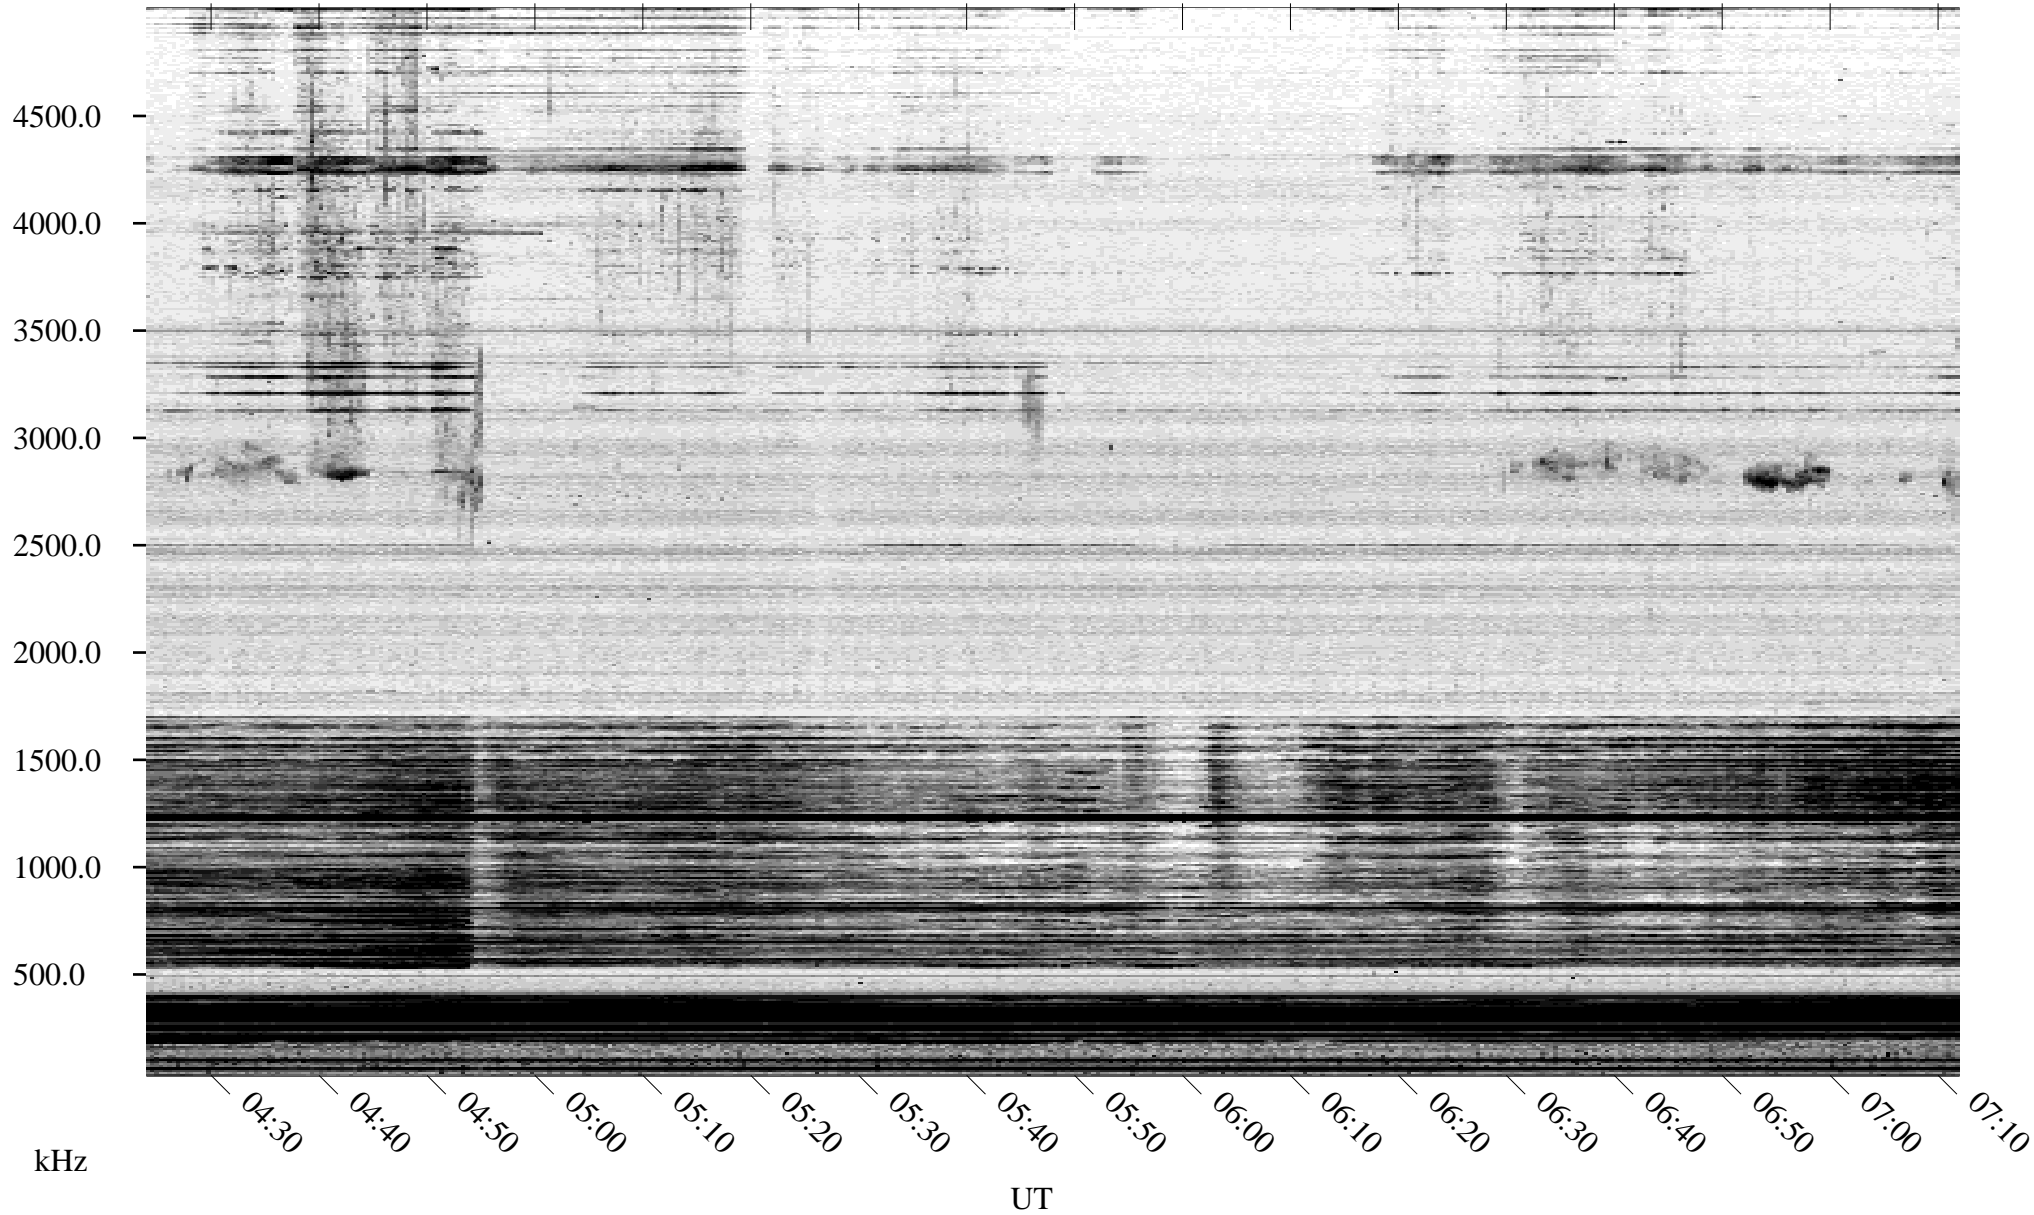

# 04/16/2005 Churchill, Manitoba

Linear Scale    Black = 161    White = 15

ch05106l.r00m max\_12

Page 1

# 04/16/2005 Churchill, Manitoba

Linear Scale    Black = 161    White = 15

ch05106l.r00m max\_12

Page 2

# 04/17/2005 Churchill, Manitoba

Linear Scale    Black = 161    White = 15

ch05106l.r00m max\_12

Page 3

# 04/17/2005 Churchill, Manitoba

Linear Scale Black = 161 White = 15

ch05106l.r00m max\_12

Page 4