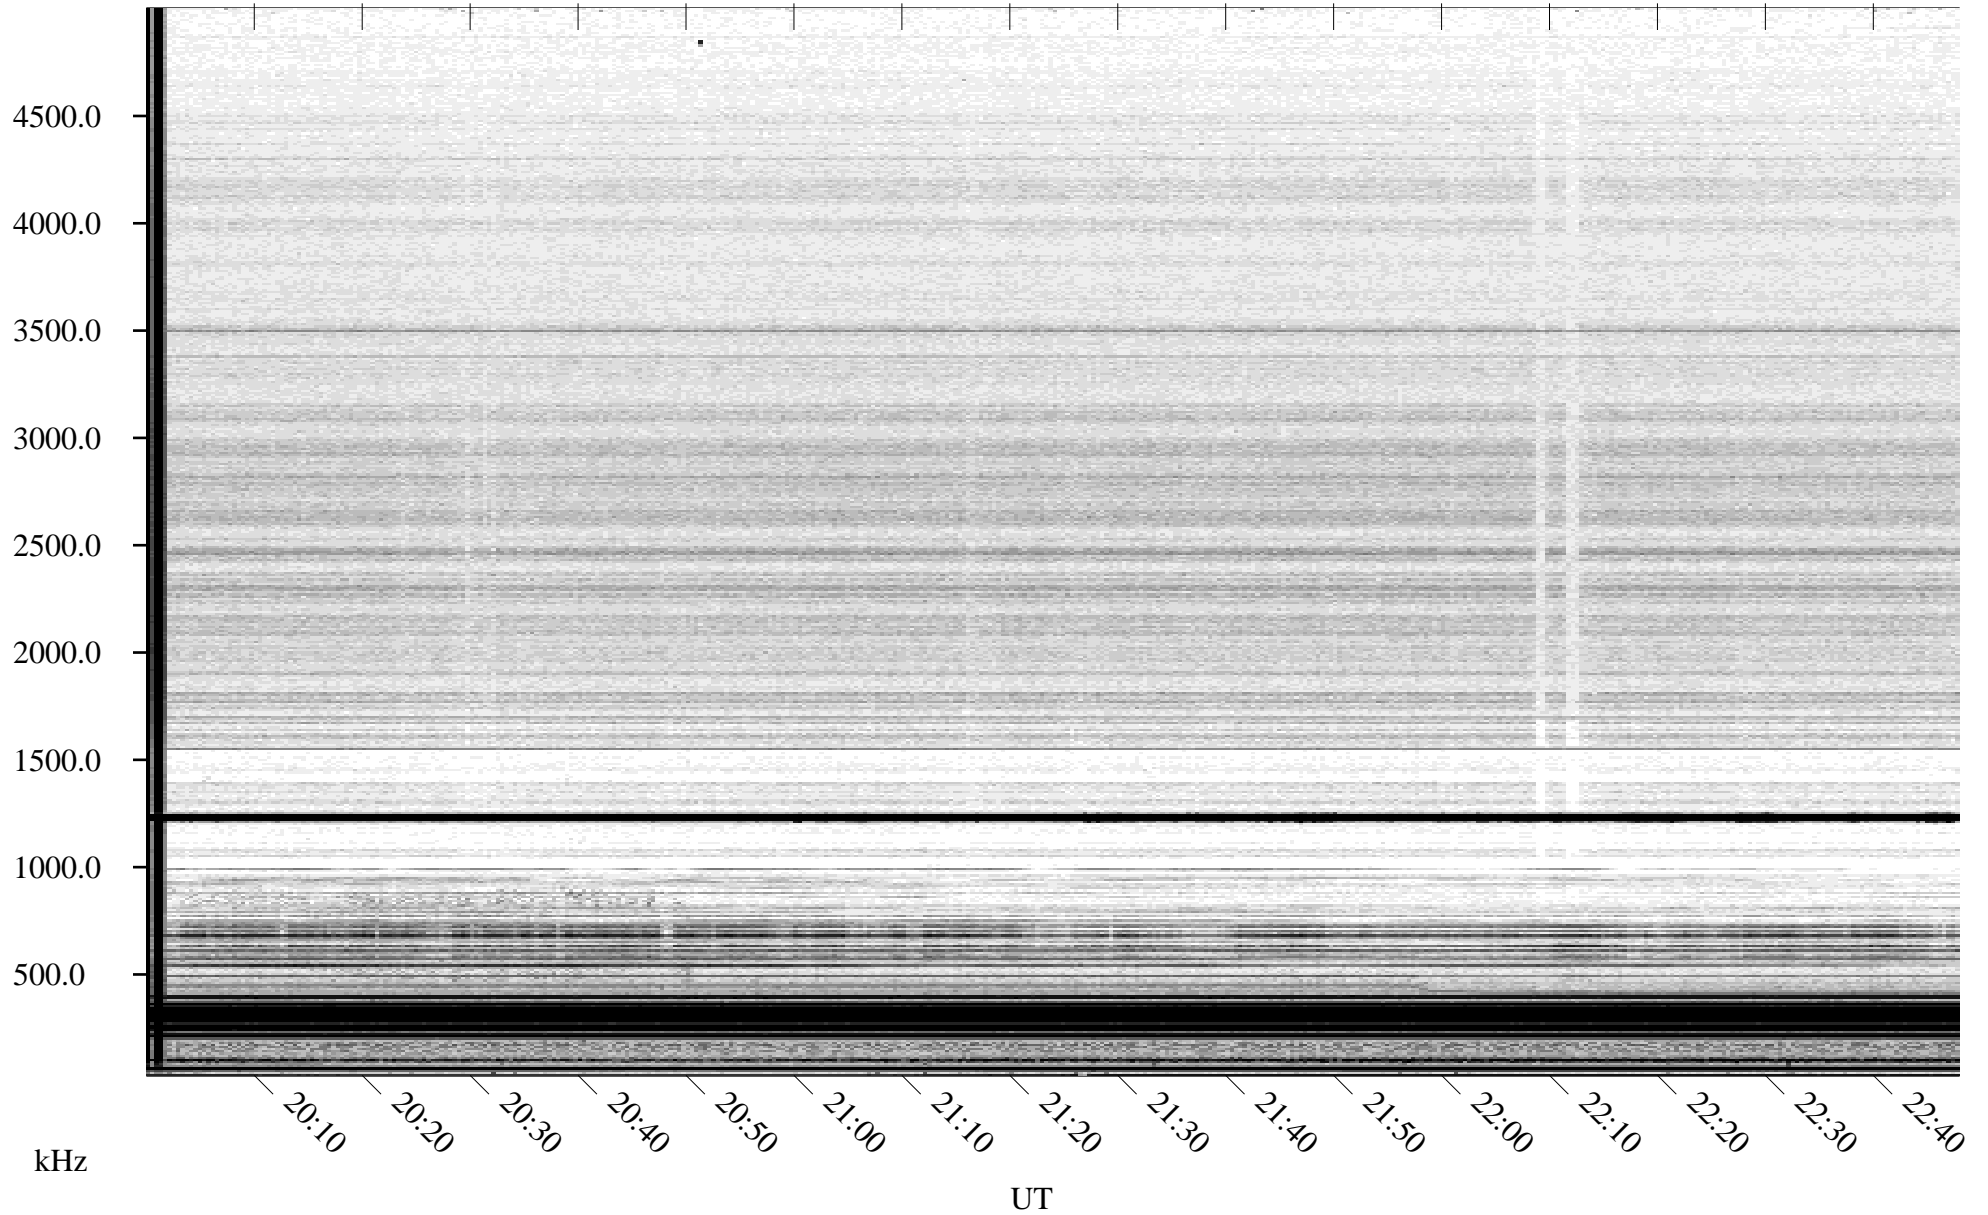

# 04/16/2005 Churchill, Manitoba

Linear Scale    Black = 161    White = 15

ch05106l.r00m max\_12

Page 1

# 04/16/2005 Churchill, Manitoba

Linear Scale    Black = 161    White = 15

ch05106l.r00m max\_12

Page 2

# 04/17/2005 Churchill, Manitoba

Linear Scale    Black = 161    White = 15

ch05106l.r00m max\_12

Page 3

# 04/17/2005 Churchill, Manitoba

Linear Scale Black = 161 White = 15

ch05106l.r00m max\_12

Page 4