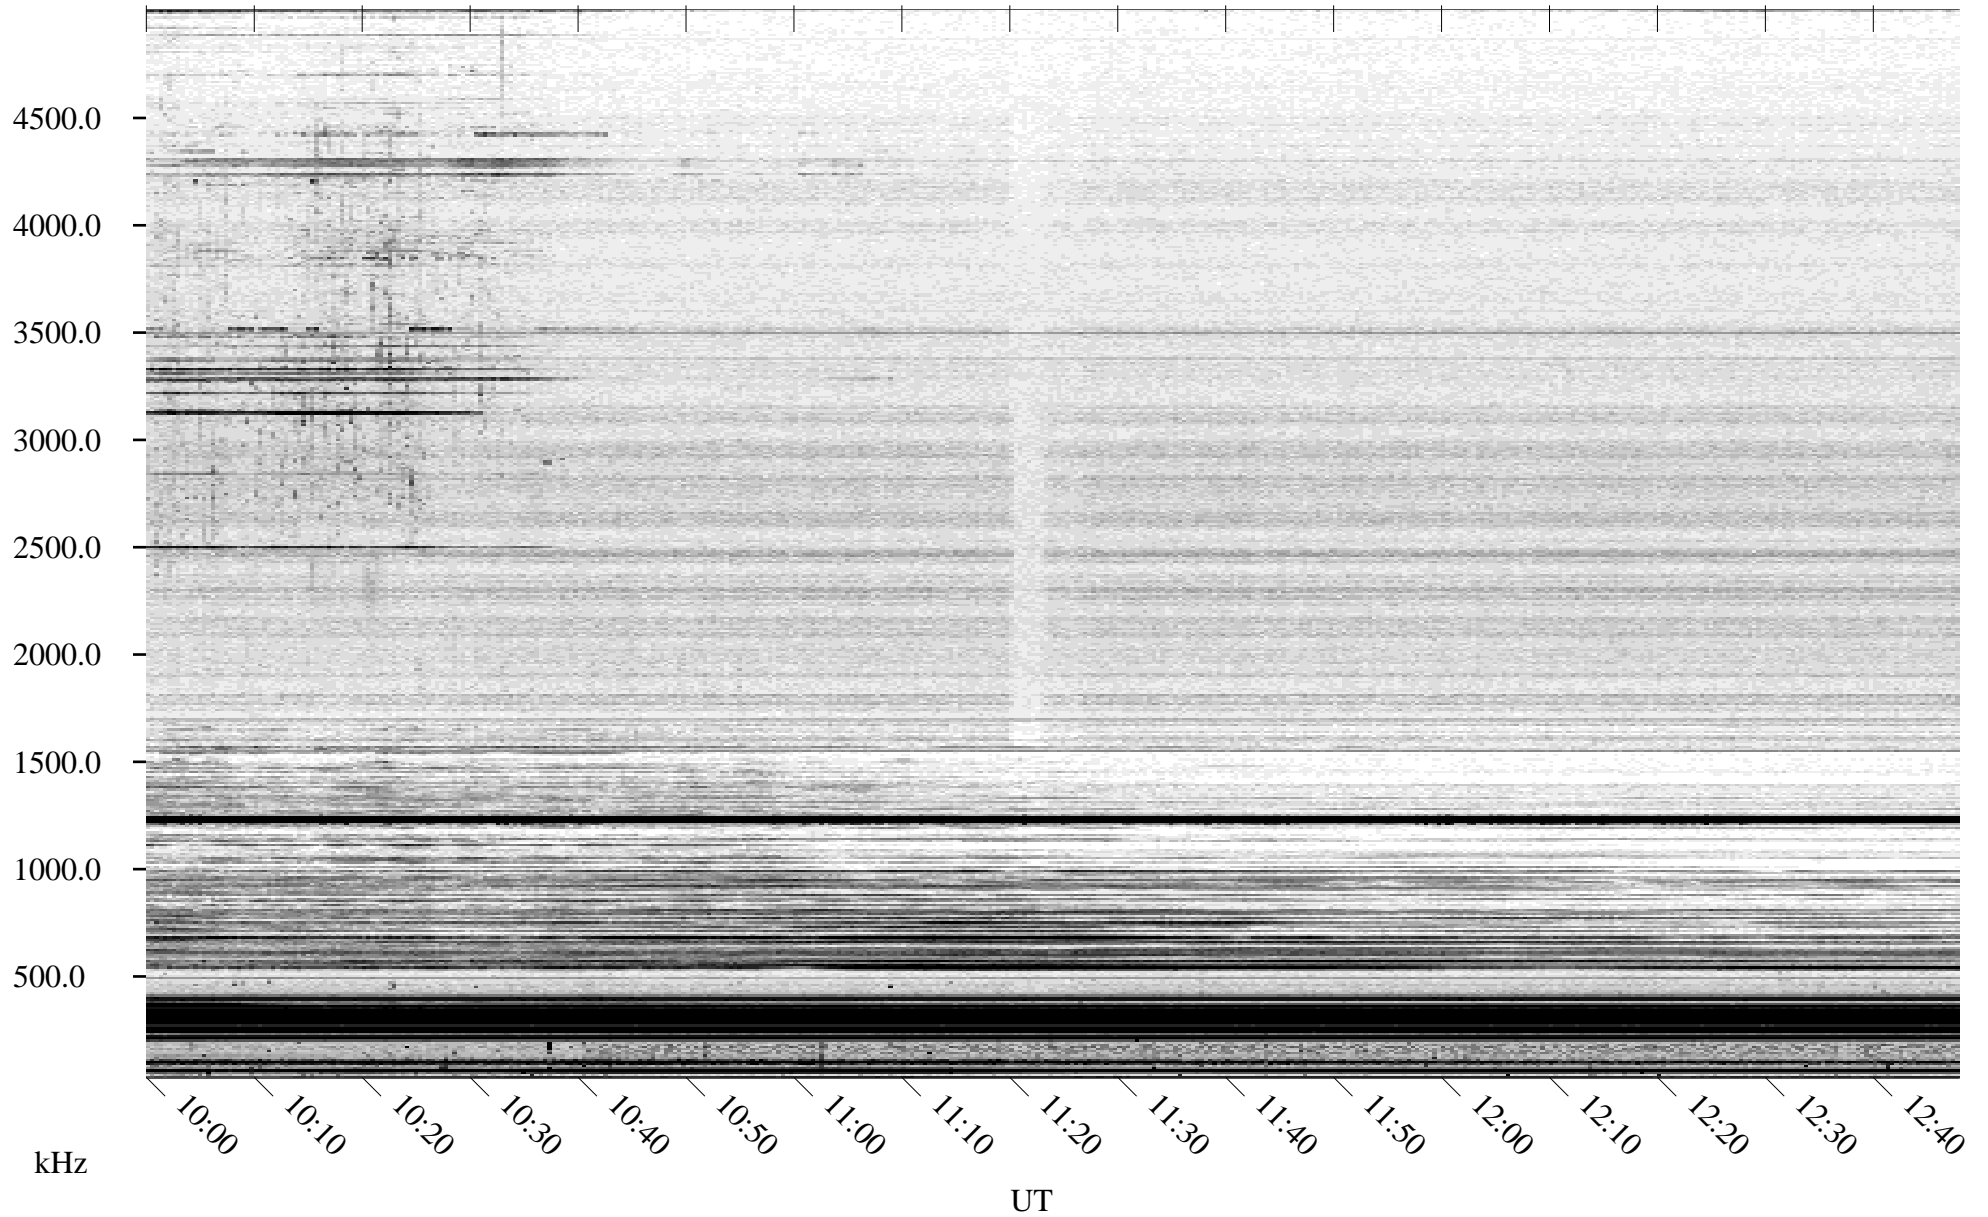

# 04/17/2005 Churchill, Manitoba

Linear Scale Black = 161 White = 15

ch05106l.r00m max\_12

Page 4

# 04/17/2005 Churchill, Manitoba

Linear Scale    Black = 161    White = 15

ch05106l.r00m max\_12

Page 5

# 04/17/2005 Churchill, Manitoba

Linear Scale    Black = 161    White = 15

ch05106l.r00m max\_12

Page 6

# 04/17/2005 Churchill, Manitoba

Linear Scale    Black = 161    White = 15

ch05106l.r00m max\_12

Page 7