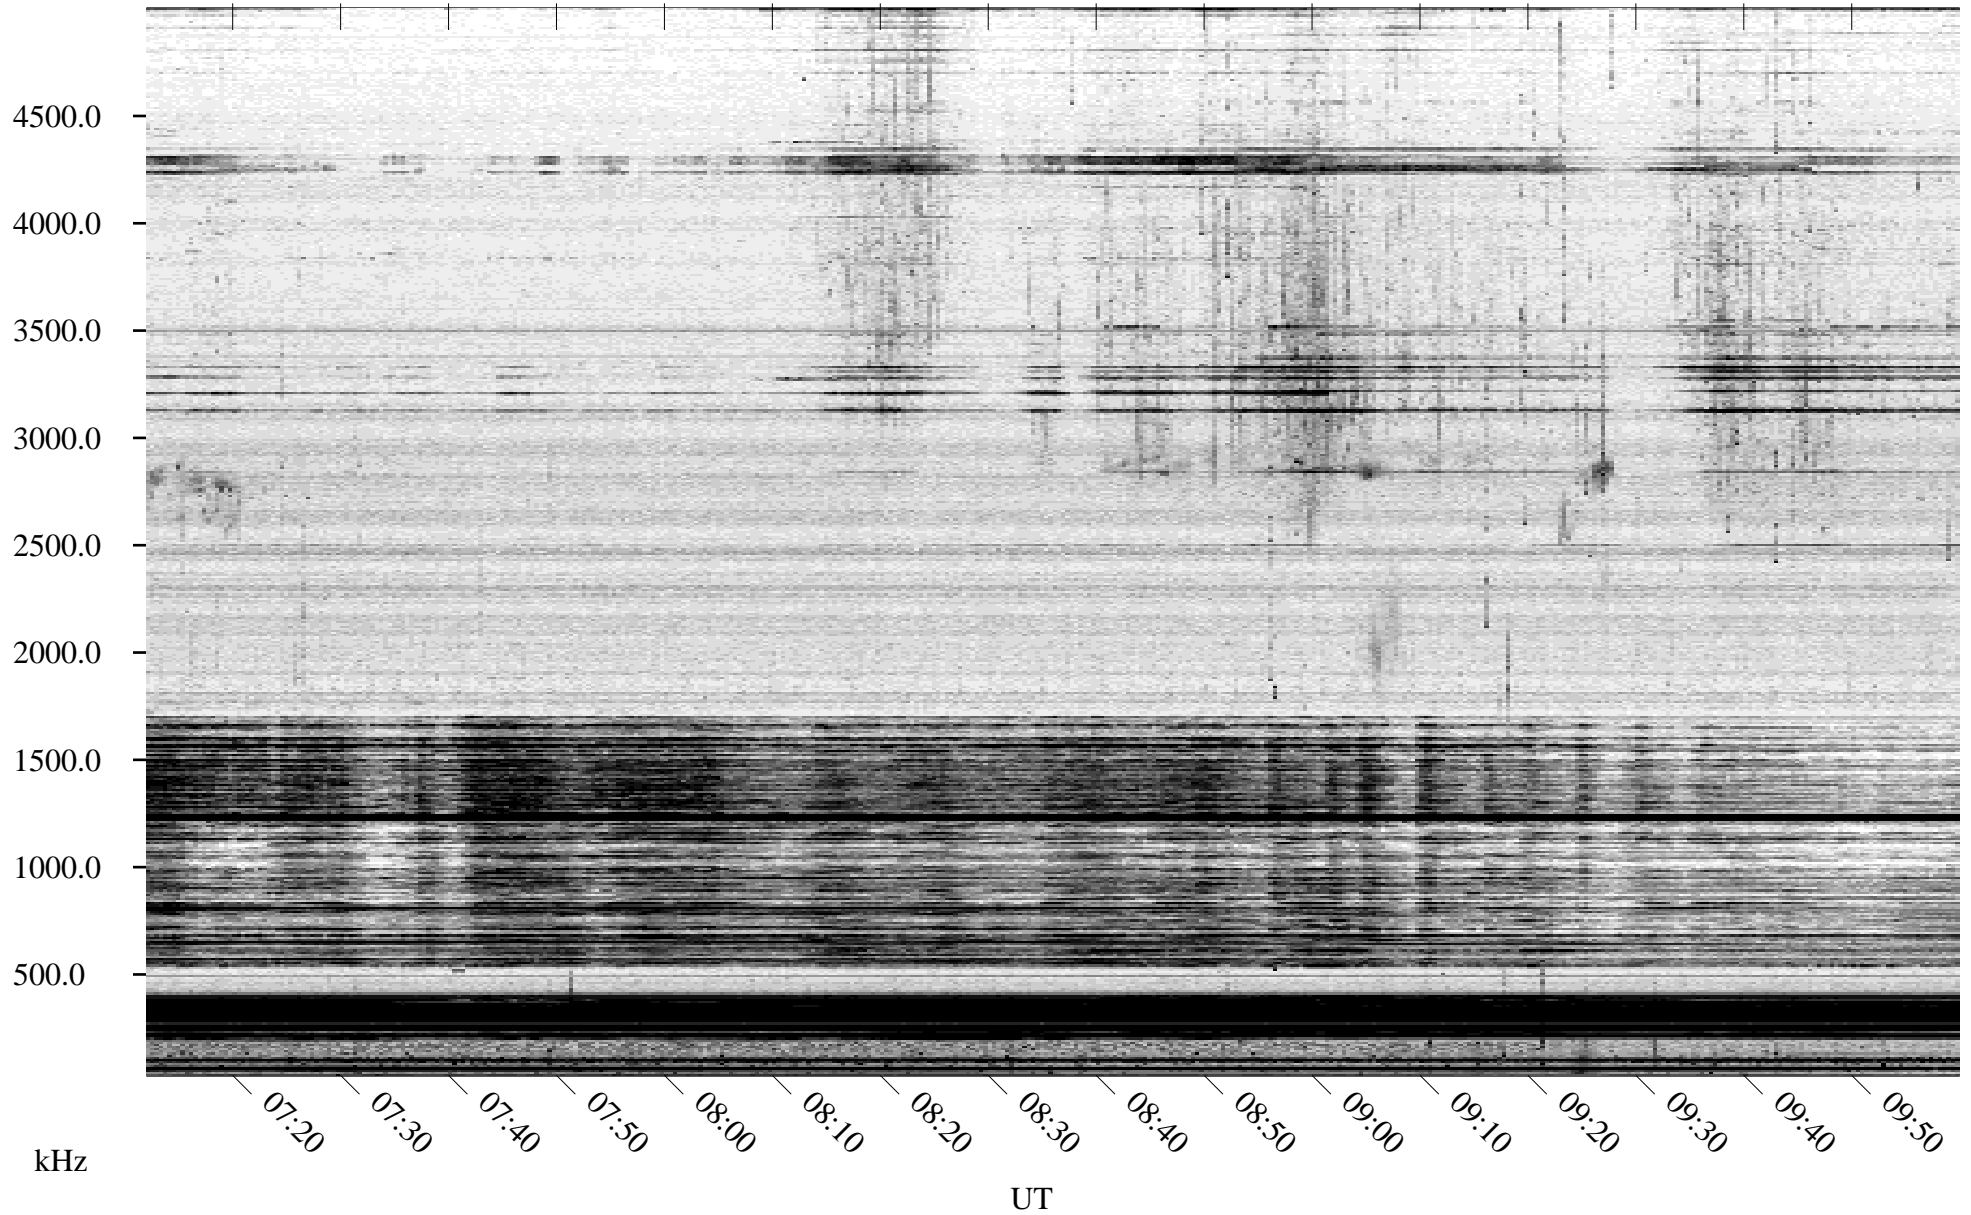

# 04/16/2005 Churchill, Manitoba

Linear Scale    Black = 161    White = 15

ch05106l.r00m max\_12

Page 1

# 04/17/2005 Churchill, Manitoba

Linear Scale    Black = 161    White = 15

ch05106l.r00m max\_12

Page 3

# 04/17/2005 Churchill, Manitoba

Linear Scale Black = 161 White = 15

ch05106l.r00m max\_12

Page 4

# 04/17/2005 Churchill, Manitoba

Linear Scale    Black = 161    White = 15

ch05106l.r00m max\_12

Page 5