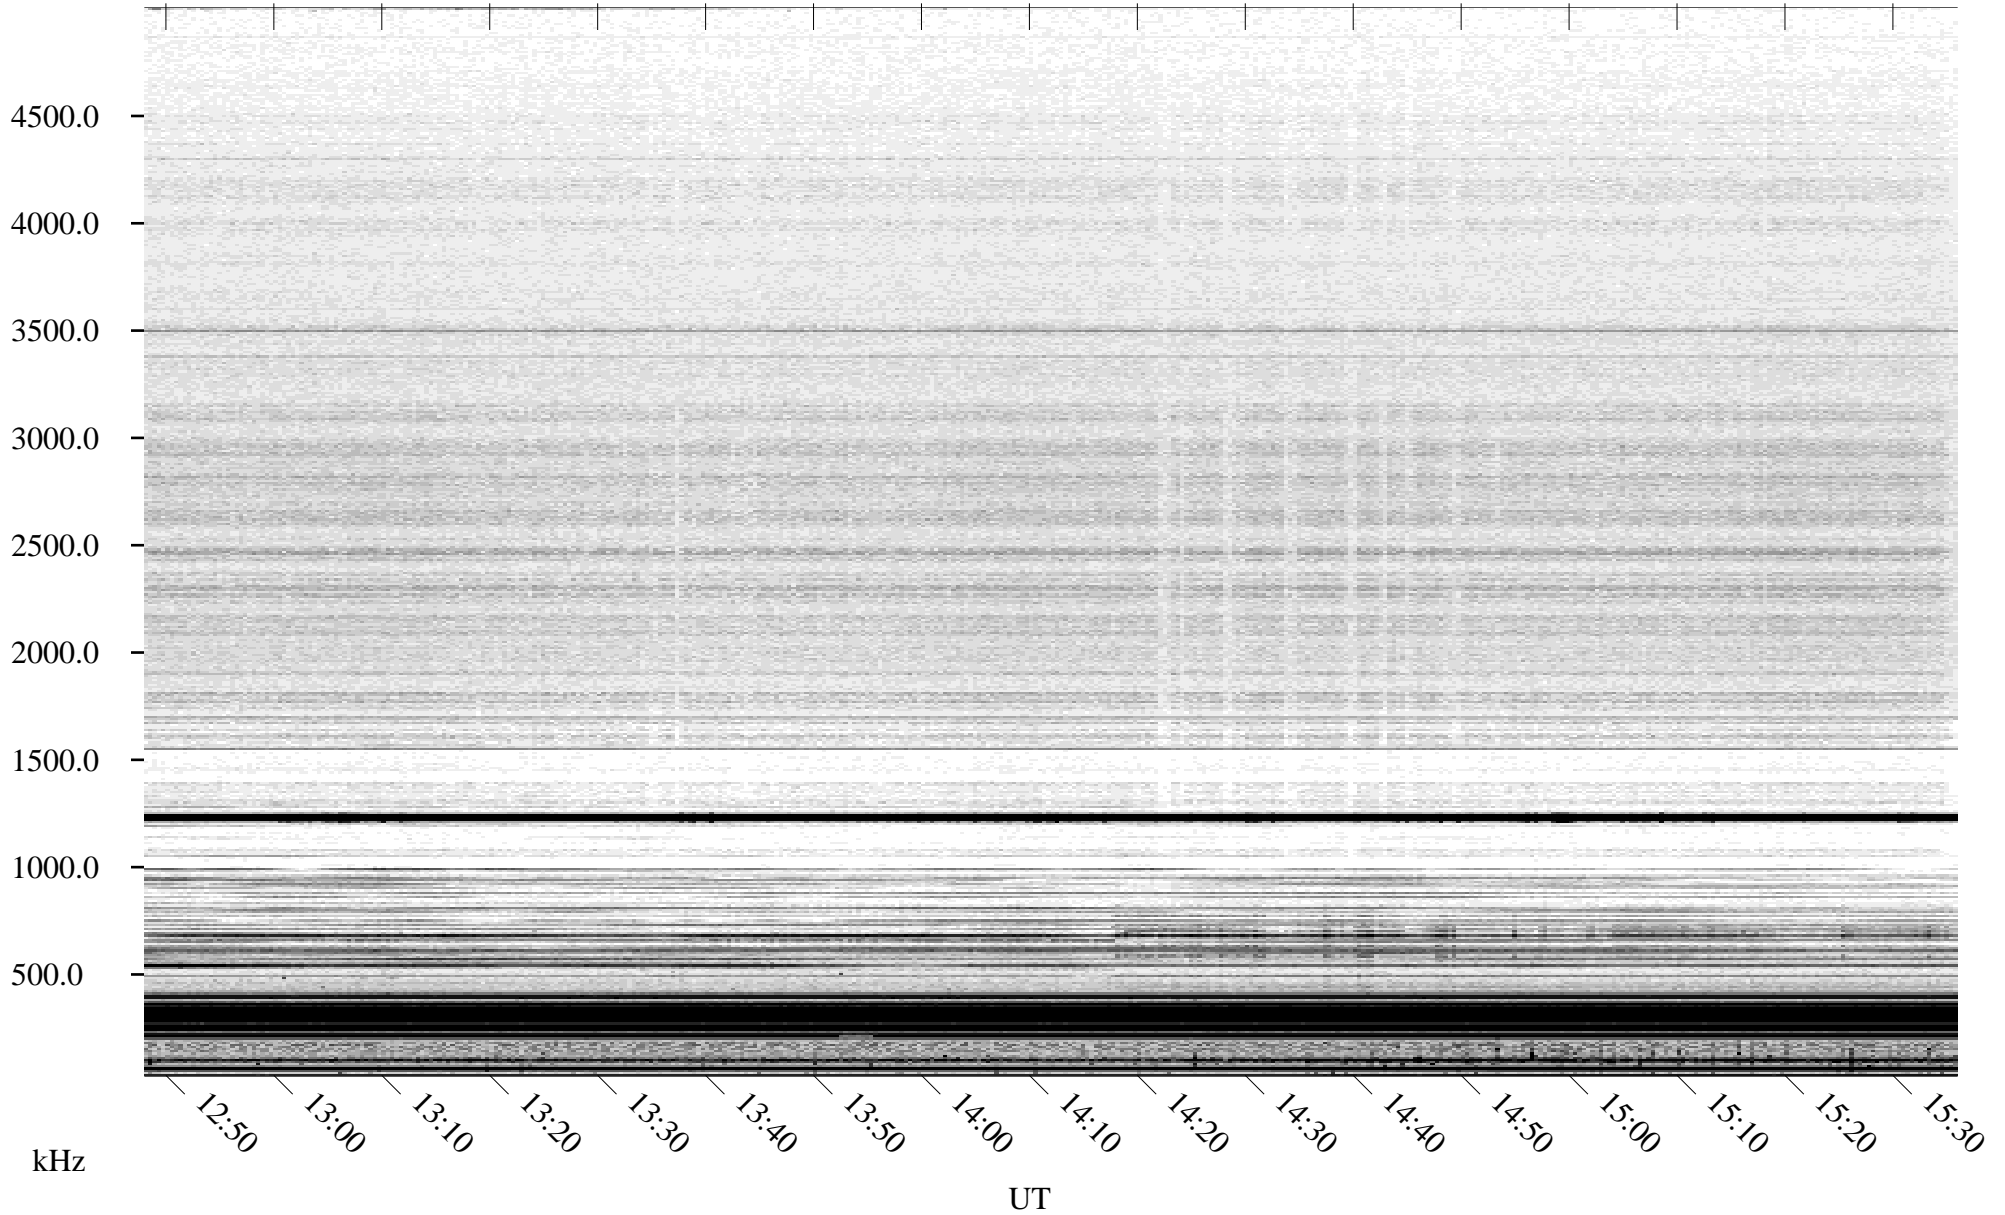

# 04/17/2005 Churchill, Manitoba

Linear Scale    Black = 161    White = 15

ch05106l.r00m max\_12

Page 5

# 04/17/2005 Churchill, Manitoba

Linear Scale    Black = 161    White = 15

ch05106l.r00m max\_12

Page 6

# 04/17/2005 Churchill, Manitoba

Linear Scale    Black = 161    White = 15

ch05106l.r00m max\_12

Page 7

# 04/17/2005 Churchill, Manitoba

Linear Scale    Black = 161    White = 15

ch05106l.r00m max\_12

Page 8