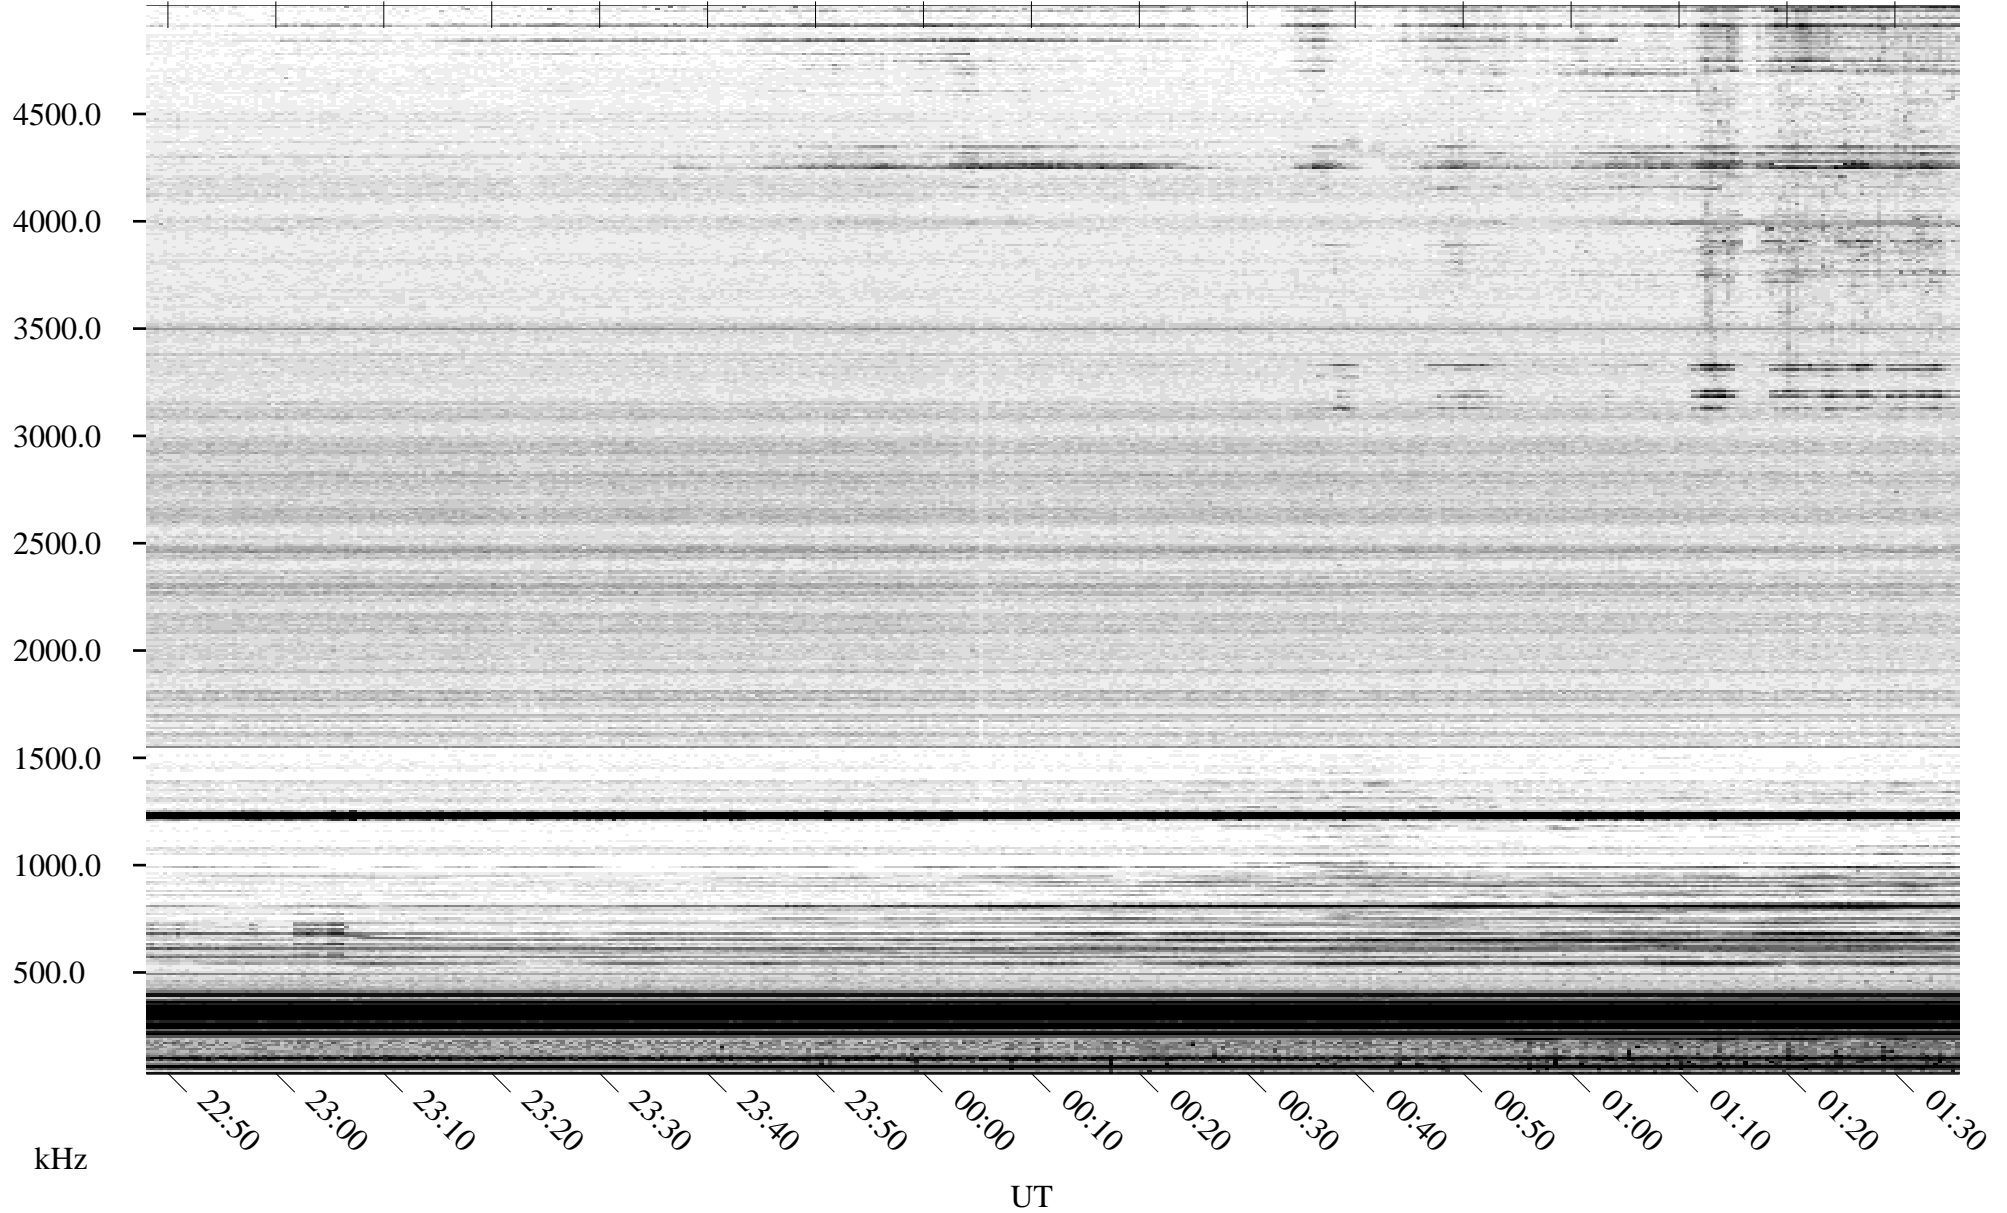

# 04/16/2005 Churchill, Manitoba

Linear Scale    Black = 161    White = 15

ch05106l.r00m max\_12

Page 1

# 04/16/2005 Churchill, Manitoba

Linear Scale    Black = 161    White = 15

ch05106l.r00m max\_12

Page 2

# 04/17/2005 Churchill, Manitoba

Linear Scale    Black = 161    White = 15

ch05106l.r00m max\_12

Page 3

# 04/17/2005 Churchill, Manitoba

Linear Scale Black = 161 White = 15

ch05106l.r00m max\_12

Page 4