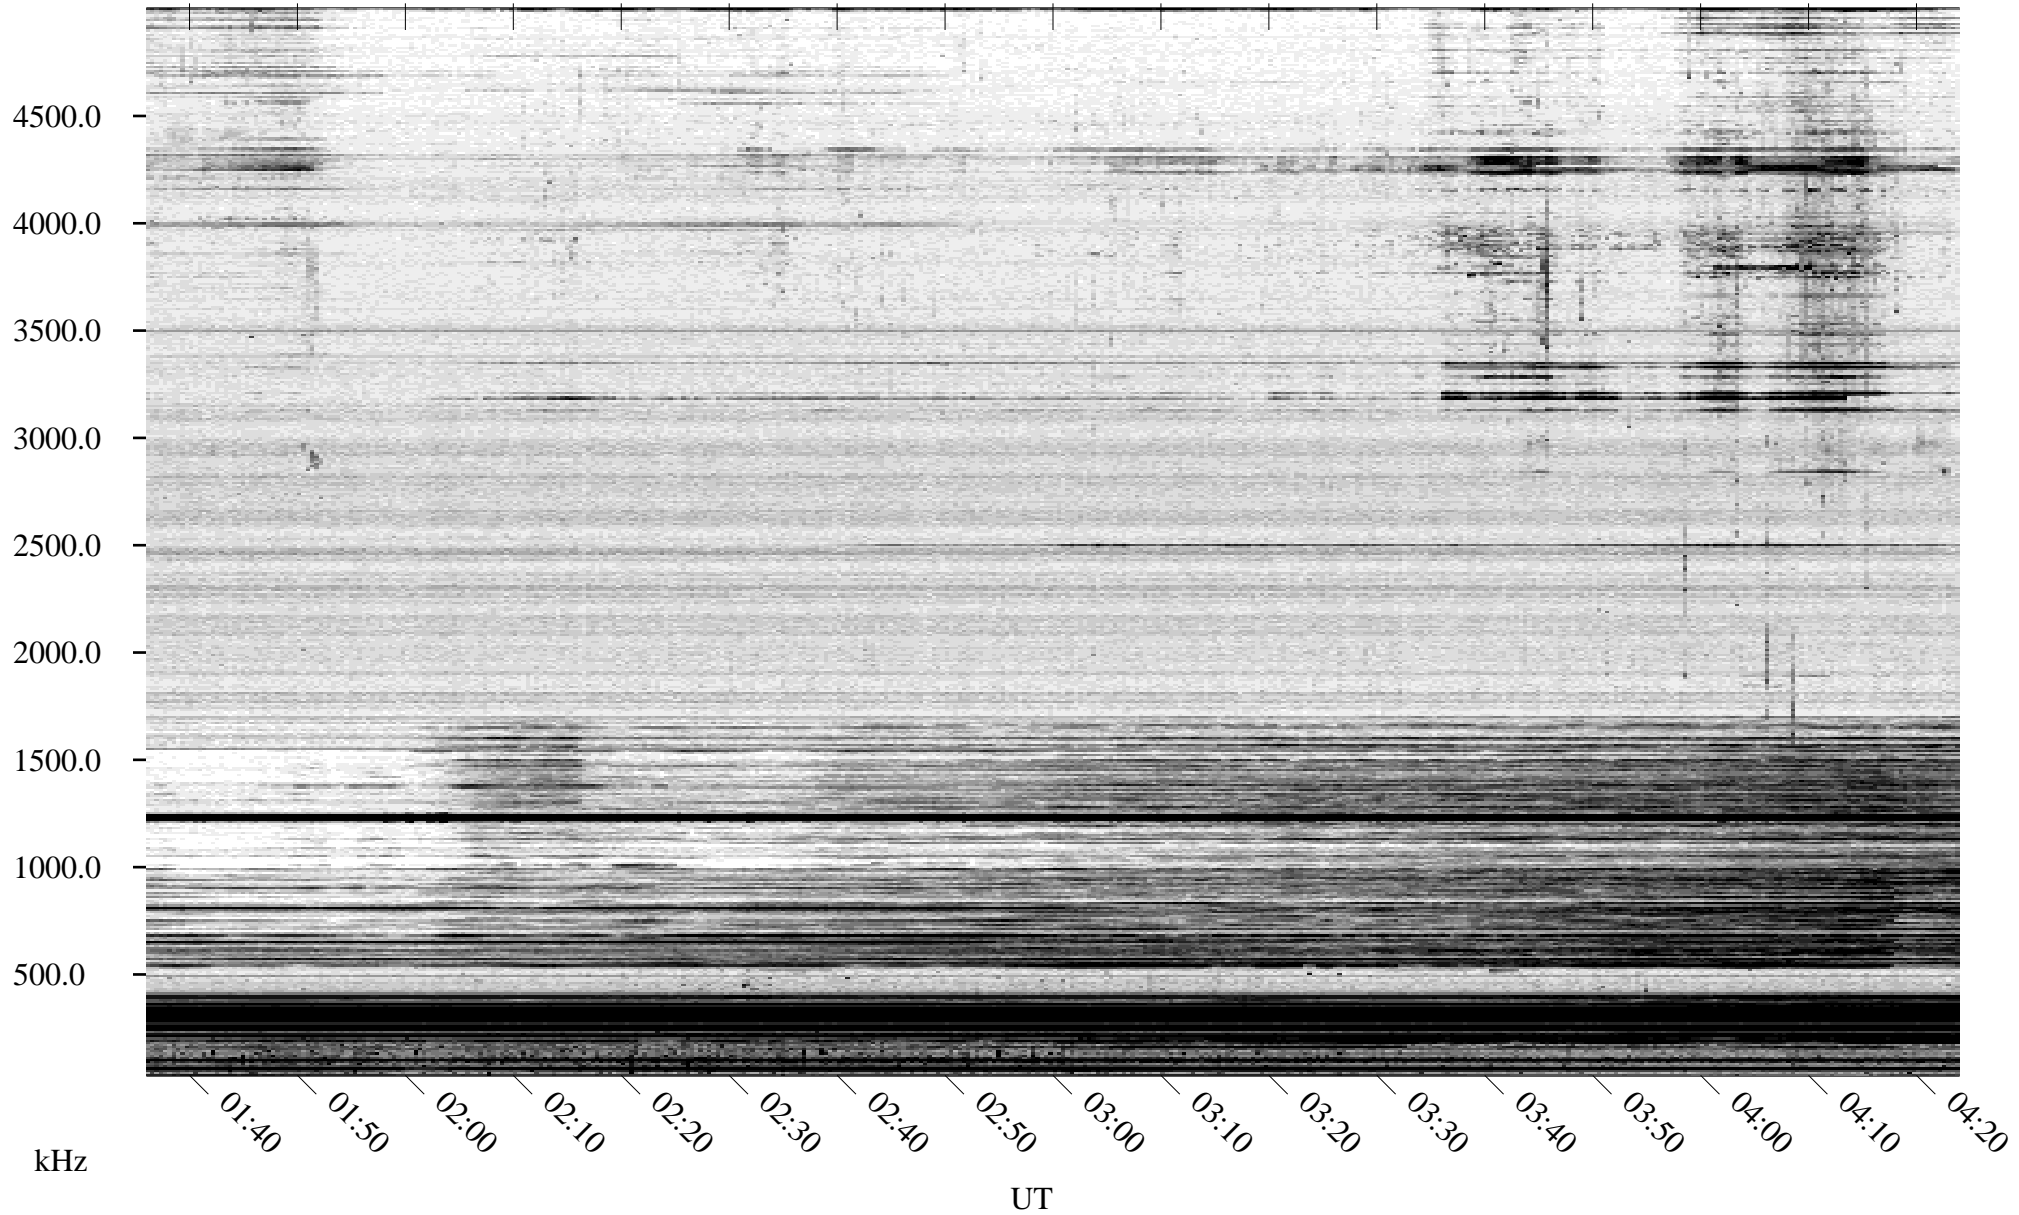

# 04/16/2005 Churchill, Manitoba

Linear Scale    Black = 161    White = 15

ch05106l.r00m max\_12

Page 1

# 04/16/2005 Churchill, Manitoba

Linear Scale    Black = 161    White = 15

ch05106l.r00m max\_12

Page 2

# 04/17/2005 Churchill, Manitoba

Linear Scale    Black = 161    White = 15

ch05106l.r00m max\_12

Page 3

# 04/17/2005 Churchill, Manitoba

Linear Scale Black = 161 White = 15

ch05106l.r00m max\_12

Page 4