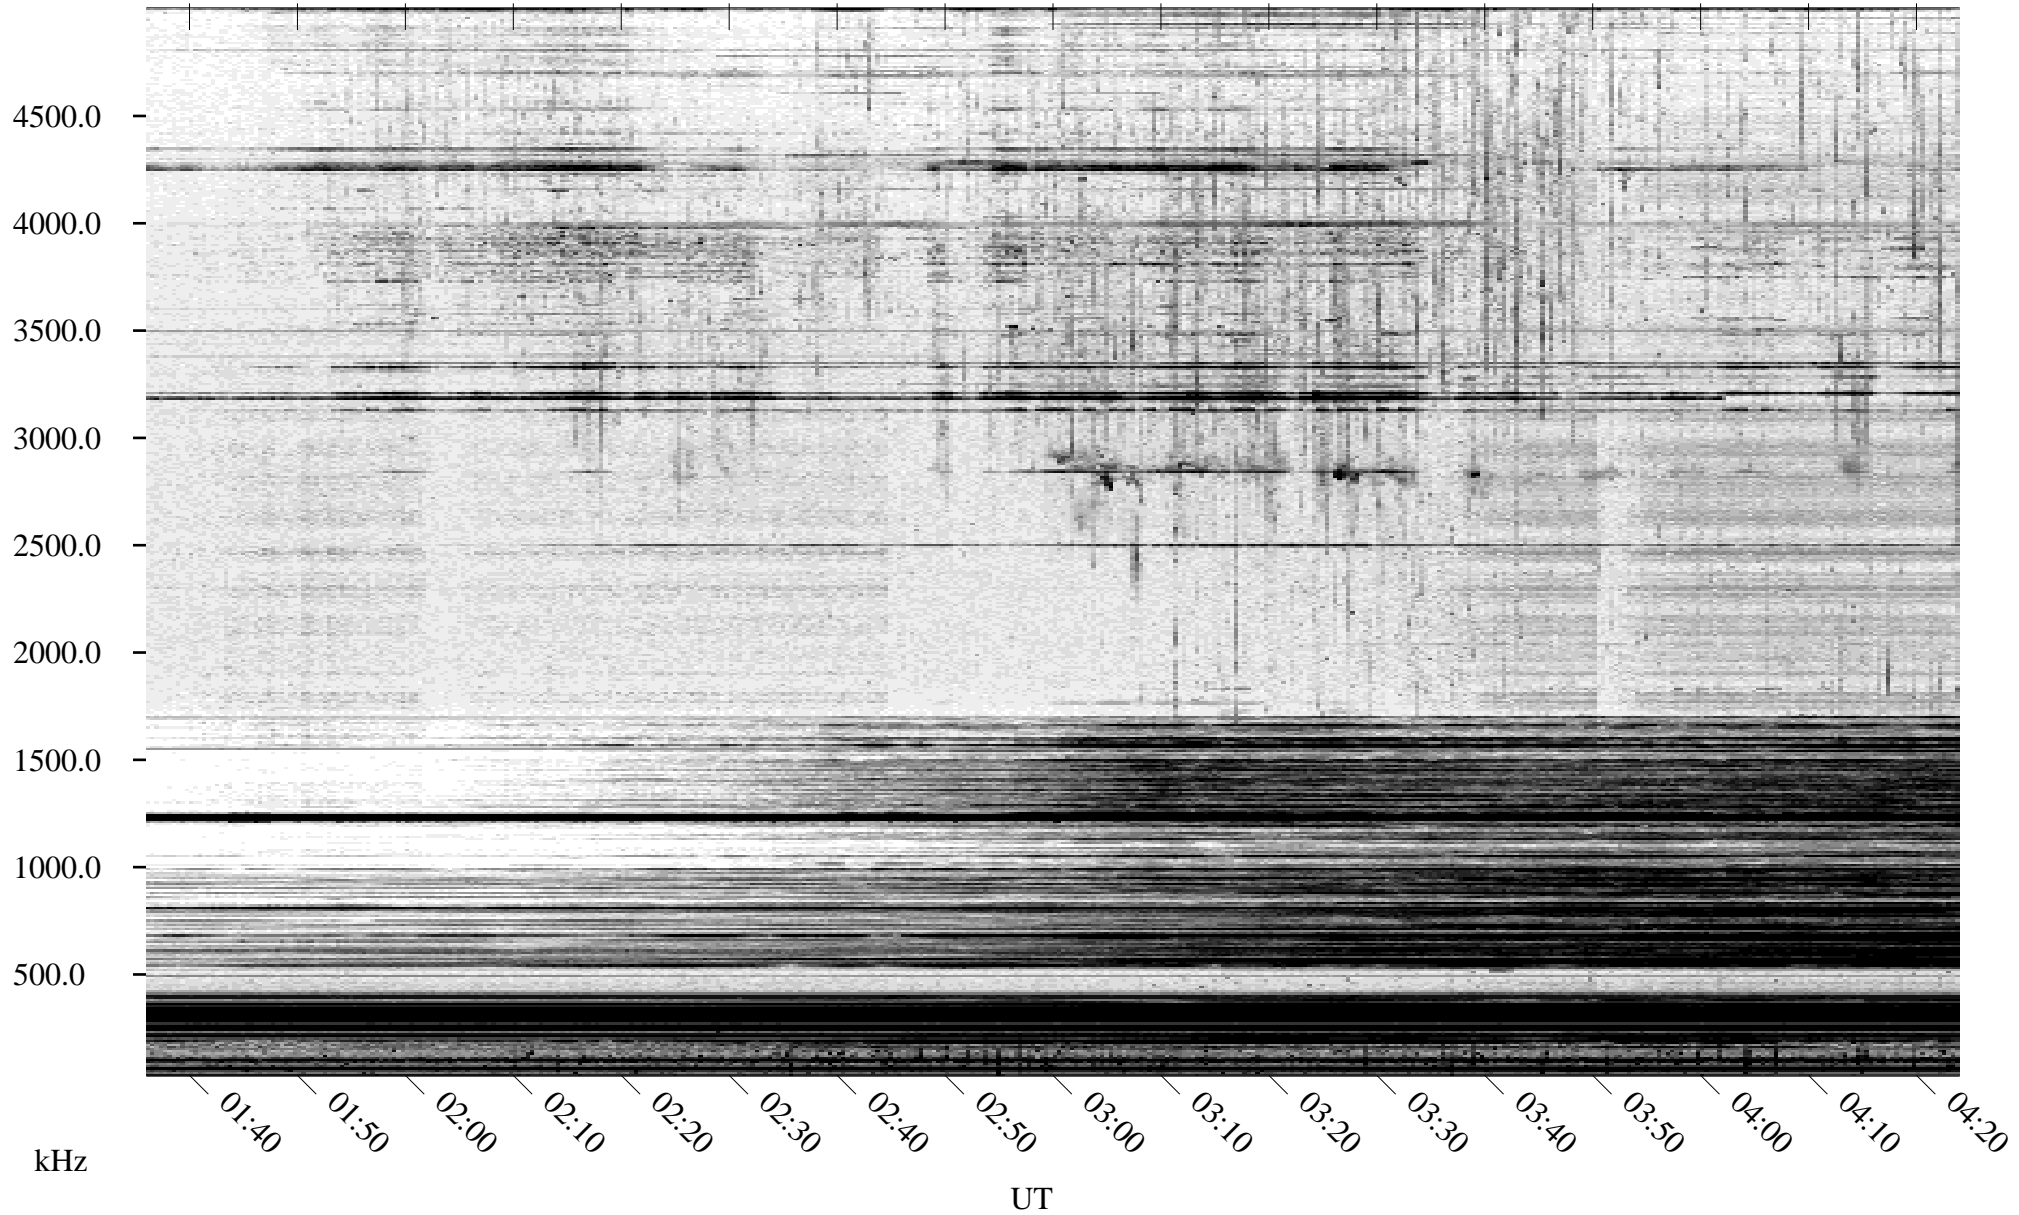

04/17/2005 Churchill, Manitoba

Linear Scale Black = 161 White = 15

ch05107l.r00m max_12

Page 1

04/17/2005 Churchill, Manitoba

Linear Scale Black = 161 White = 15

ch051071.r00m max_12

Page 2

04/18/2005 Churchill, Manitoba

Linear Scale Black = 161 White = 15

ch05107l.r00m max_12

Page 3

04/18/2005 Churchill, Manitoba

Linear Scale Black = 161 White = 15

ch051071.r00m max_12

Page 4

04/18/2005 Churchill, Manitoba

Linear Scale Black = 161 White = 15

ch05107l.r00m max_12

Page 5

04/18/2005 Churchill, Manitoba

Linear Scale Black = 161 White = 15

ch05107l.r00m max_12

Page 6

04/18/2005 Churchill, Manitoba

Linear Scale Black = 161 White = 15

ch051071.r00m max_12

Page 7

04/18/2005 Churchill, Manitoba

Linear Scale Black = 161 White = 15

ch051071.r00m max_12