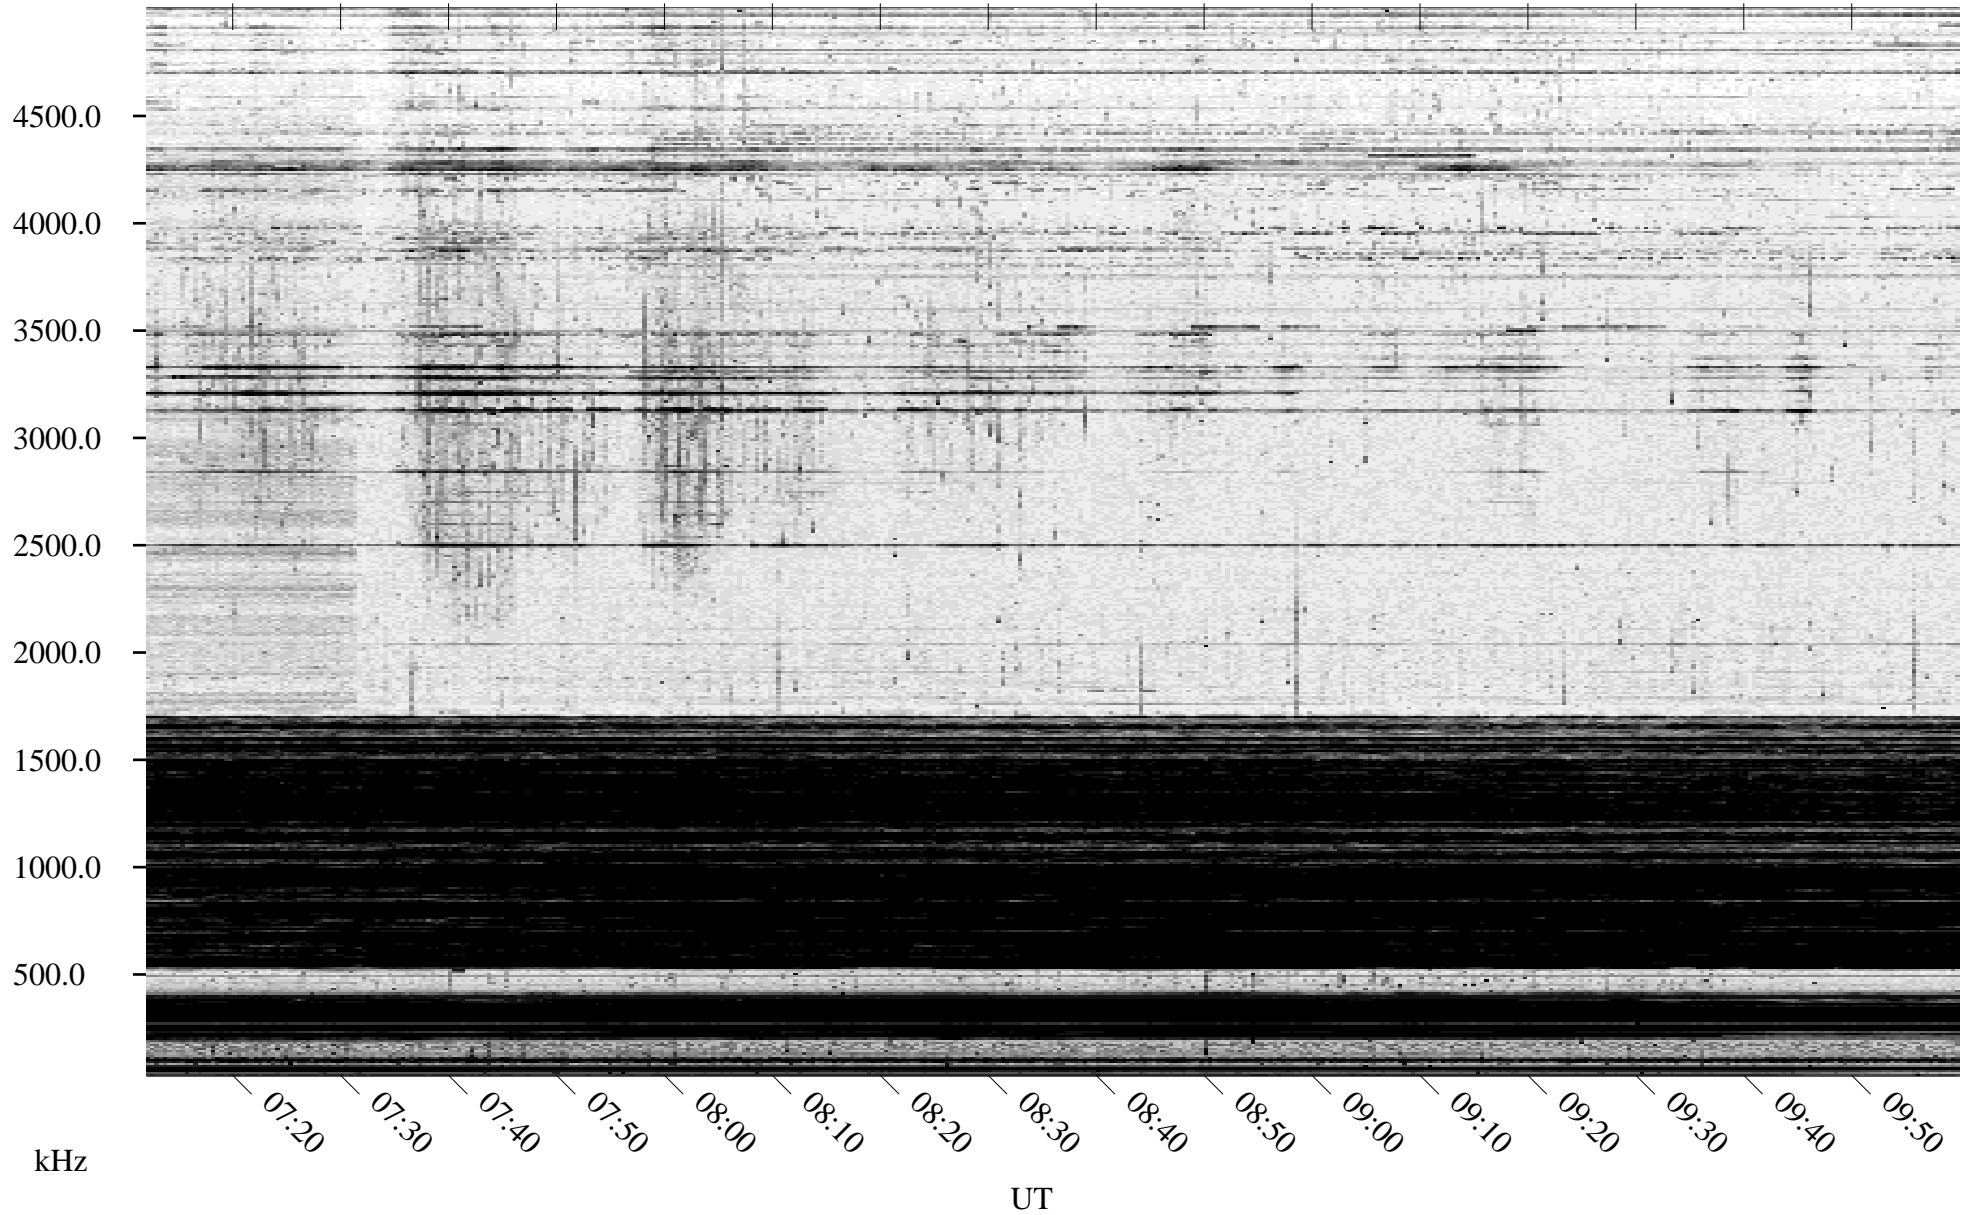

04/17/2005 Churchill, Manitoba

Linear Scale Black = 161 White = 15

ch05107l.r00m max_12

Page 1

04/17/2005 Churchill, Manitoba

Linear Scale Black = 161 White = 15

ch051071.r00m max_12

Page 2

04/18/2005 Churchill, Manitoba

Linear Scale Black = 161 White = 15

ch05107l.r00m max_12

Page 3

04/18/2005 Churchill, Manitoba

Linear Scale Black = 161 White = 15

ch051071.r00m max_12

Page 4

04/18/2005 Churchill, Manitoba

Linear Scale Black = 161 White = 15

ch05107l.r00m max_12

Page 5

04/18/2005 Churchill, Manitoba

Linear Scale Black = 161 White = 15

ch05107l.r00m max_12

Page 6

04/18/2005 Churchill, Manitoba

Linear Scale Black = 161 White = 15

ch051071.r00m max_12

Page 7

04/18/2005 Churchill, Manitoba

Linear Scale Black = 161 White = 15

ch051071.r00m max_12