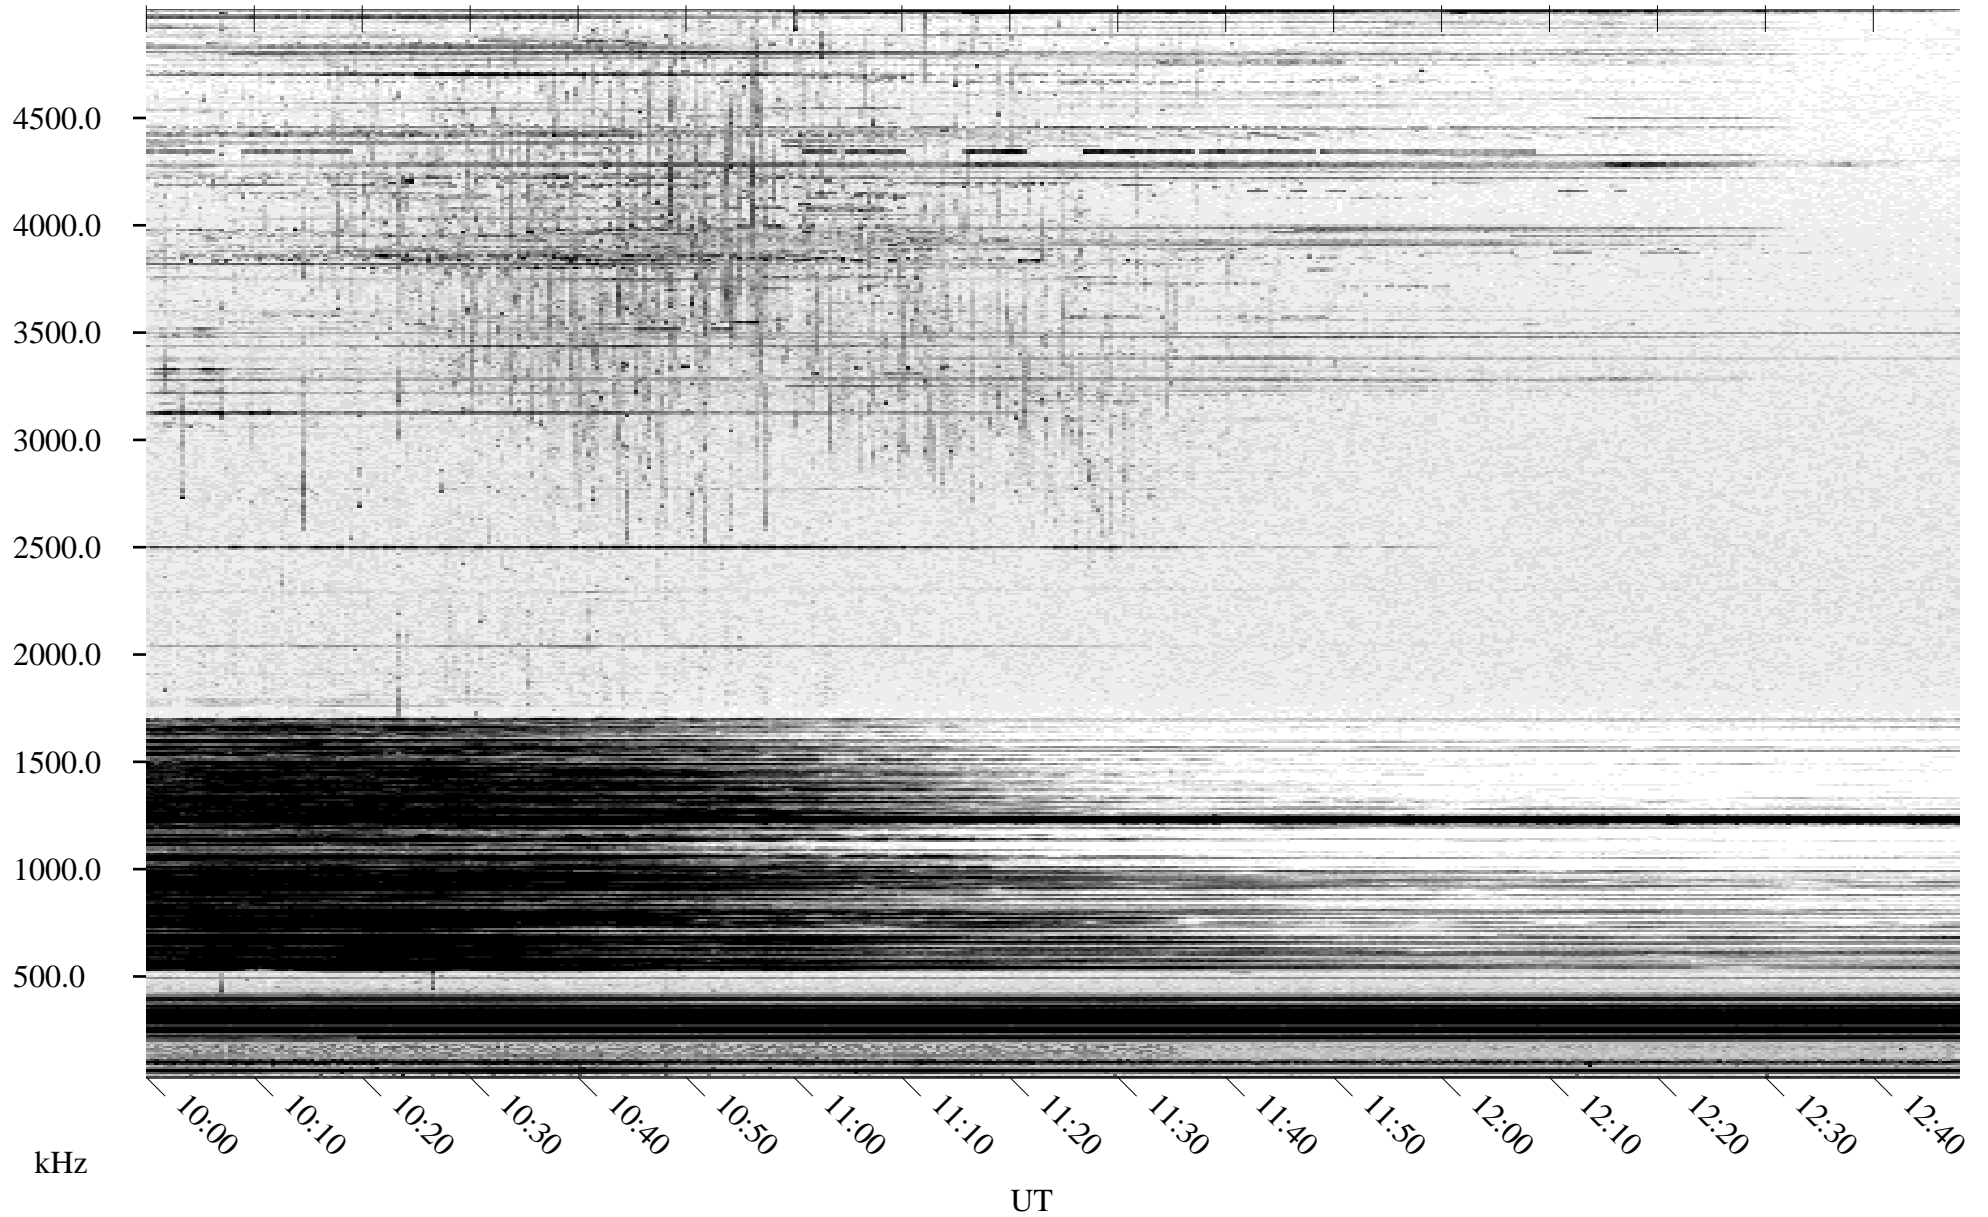

04/17/2005 Churchill, Manitoba

Linear Scale Black = 161 White = 15

ch05107l.r00m max_12

Page 1

04/17/2005 Churchill, Manitoba

Linear Scale Black = 161 White = 15

ch051071.r00m max_12

Page 2

04/18/2005 Churchill, Manitoba

Linear Scale Black = 161 White = 15

ch05107l.r00m max_12

Page 3

04/18/2005 Churchill, Manitoba

Linear Scale Black = 161 White = 15

ch051071.r00m max_12

Page 4

04/18/2005 Churchill, Manitoba

Linear Scale Black = 161 White = 15

ch05107l.r00m max_12

Page 5

04/18/2005 Churchill, Manitoba

Linear Scale Black = 161 White = 15

ch05107l.r00m max_12

Page 6

04/18/2005 Churchill, Manitoba

Linear Scale Black = 161 White = 15

ch051071.r00m max_12

Page 7

04/18/2005 Churchill, Manitoba

Linear Scale Black = 161 White = 15

ch051071.r00m max_12