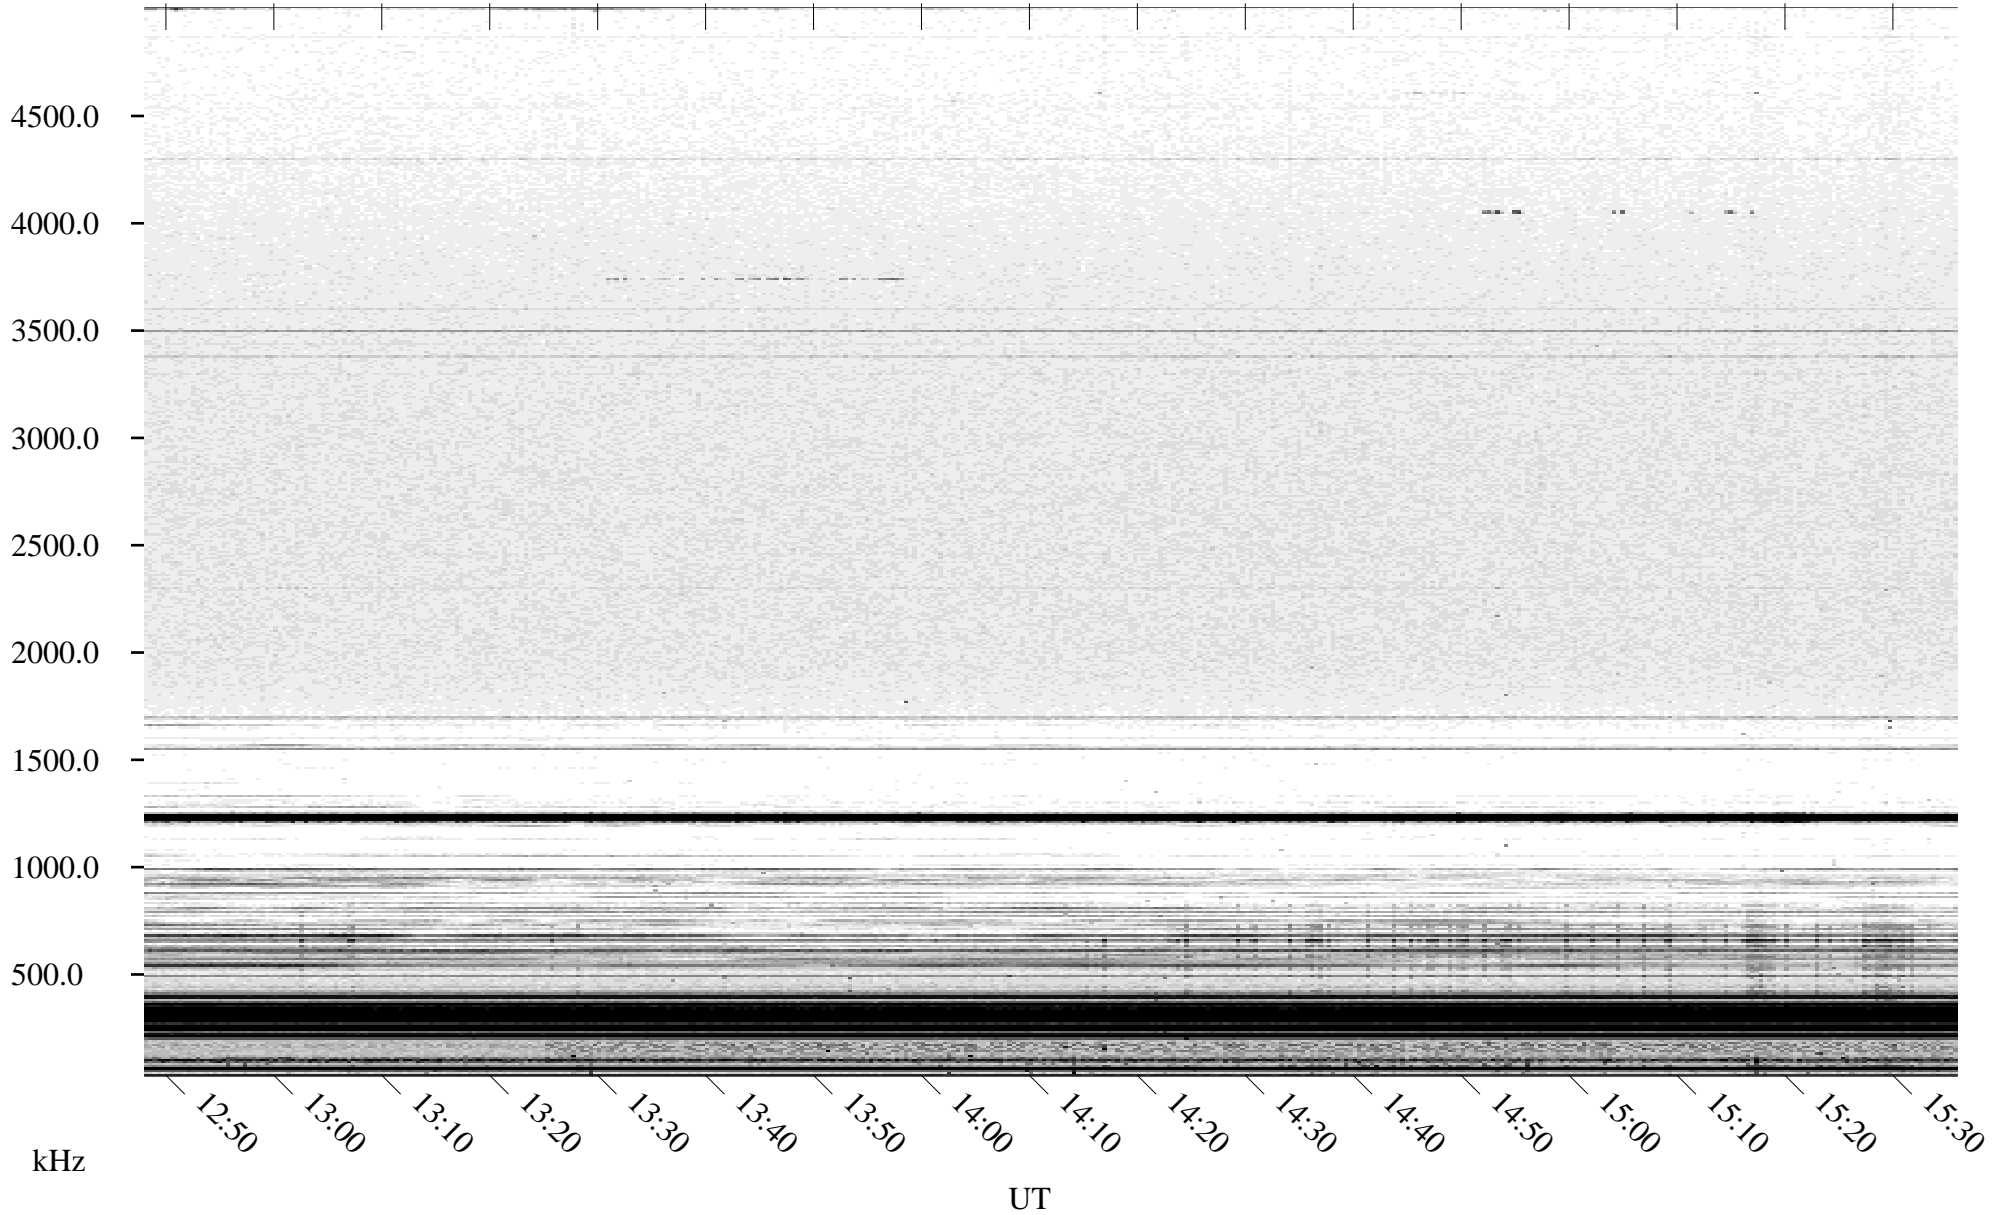

04/17/2005 Churchill, Manitoba

Linear Scale Black = 161 White = 15

ch05107l.r00m max_12

Page 1

04/17/2005 Churchill, Manitoba

Linear Scale Black = 161 White = 15

ch051071.r00m max_12

Page 2

04/18/2005 Churchill, Manitoba

Linear Scale Black = 161 White = 15

ch05107l.r00m max_12

Page 3

04/18/2005 Churchill, Manitoba

Linear Scale Black = 161 White = 15

ch051071.r00m max_12

Page 4

04/18/2005 Churchill, Manitoba

Linear Scale Black = 161 White = 15

ch05107l.r00m max_12

Page 5

04/18/2005 Churchill, Manitoba

Linear Scale Black = 161 White = 15

ch05107l.r00m max_12

Page 6

04/18/2005 Churchill, Manitoba

Linear Scale Black = 161 White = 15

ch051071.r00m max_12

Page 7

04/18/2005 Churchill, Manitoba

Linear Scale Black = 161 White = 15

ch051071.r00m max_12