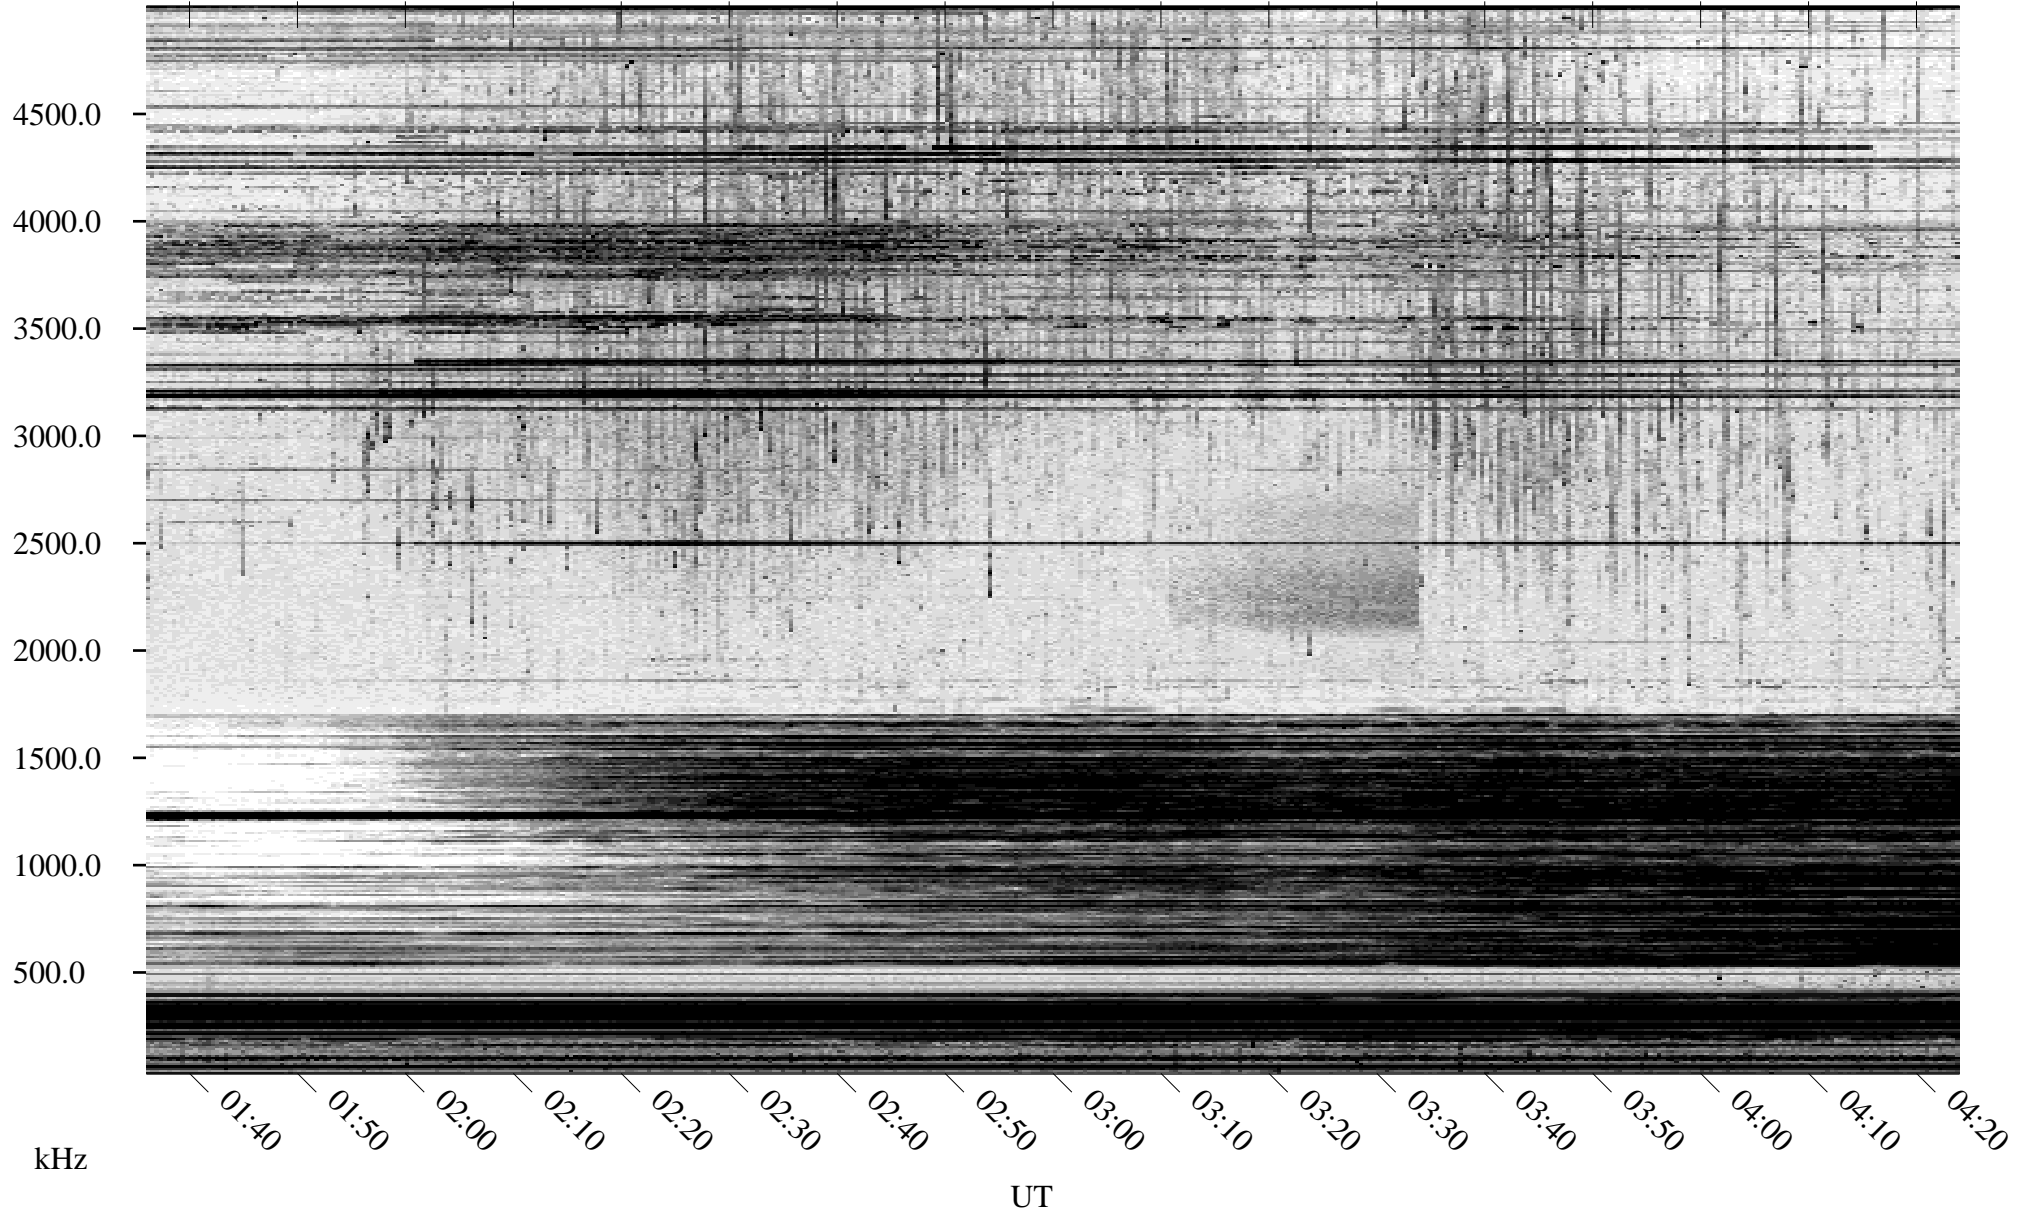

04/18/2005 Churchill, Manitoba

Linear Scale Black = 161 White = 15

ch05108l.r00m max_12

Page 1

04/18/2005 Churchill, Manitoba

Linear Scale Black = 161 White = 15

ch05108l.r00m max_12

Page 2

04/19/2005 Churchill, Manitoba

Linear Scale Black = 161 White = 15

ch05108l.r00m max_12

Page 3

04/19/2005 Churchill, Manitoba

Linear Scale Black = 161 White = 15

ch05108l.r00m max_12

Page 4

04/19/2005 Churchill, Manitoba

Linear Scale Black = 161 White = 15

ch05108l.r00m max_12

Page 5

04/19/2005 Churchill, Manitoba

Linear Scale Black = 161 White = 15

ch05108l.r00m max_12

Page 6

04/19/2005 Churchill, Manitoba

Linear Scale Black = 161 White = 15

ch05108l.r00m max_12

Page 7

04/19/2005 Churchill, Manitoba

Linear Scale Black = 161 White = 15

ch05108l.r00m max_12