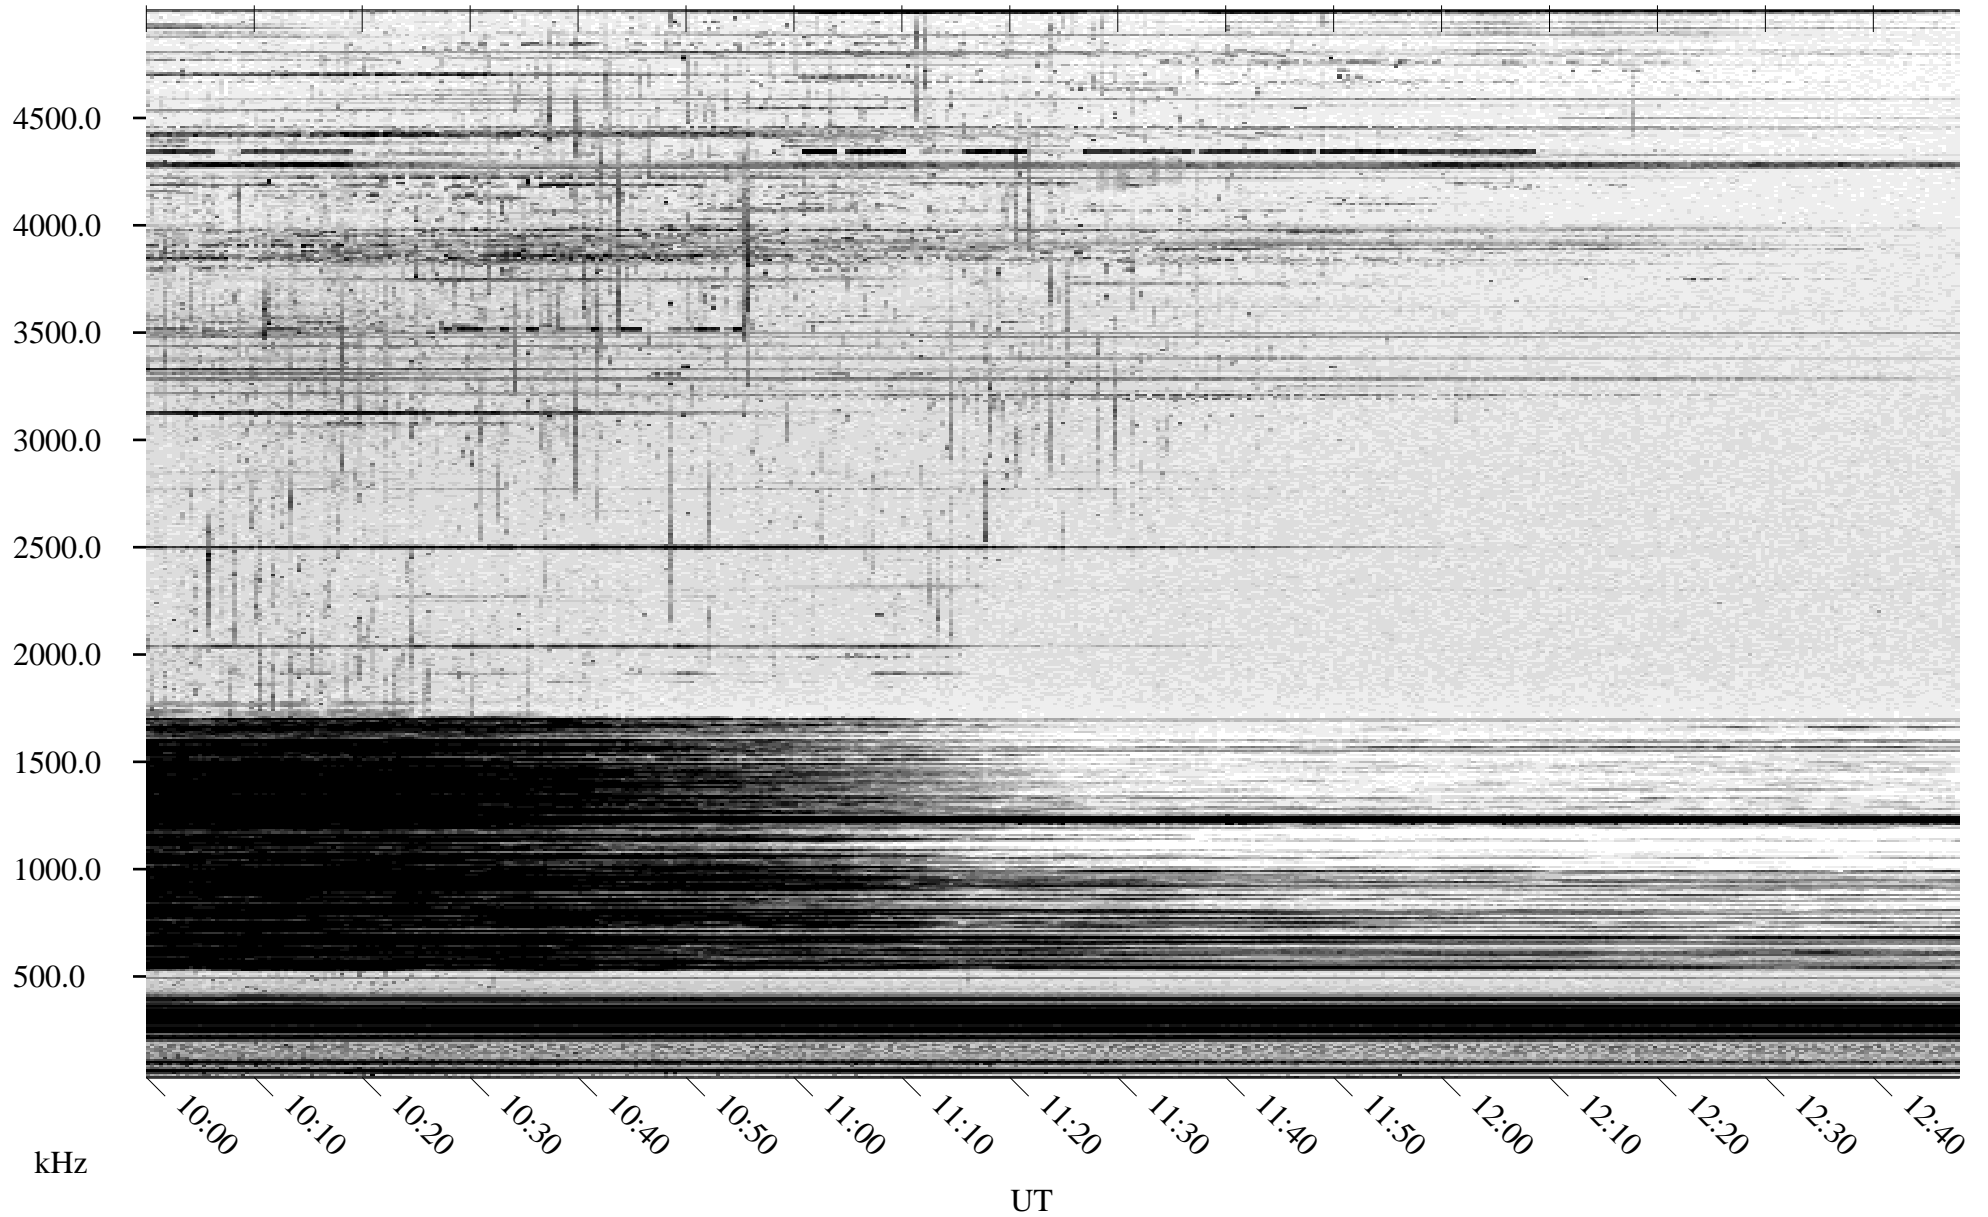

04/18/2005 Churchill, Manitoba

Linear Scale Black = 161 White = 15

ch05108l.r00m max_12

Page 1

04/18/2005 Churchill, Manitoba

Linear Scale Black = 161 White = 15

ch05108l.r00m max_12

Page 2

04/19/2005 Churchill, Manitoba

Linear Scale Black = 161 White = 15

ch05108l.r00m max_12

Page 3

04/19/2005 Churchill, Manitoba

Linear Scale Black = 161 White = 15

ch05108l.r00m max_12

Page 4

04/19/2005 Churchill, Manitoba

Linear Scale Black = 161 White = 15

ch05108l.r00m max_12

Page 5

04/19/2005 Churchill, Manitoba

Linear Scale Black = 161 White = 15

ch05108l.r00m max_12

Page 6

04/19/2005 Churchill, Manitoba

Linear Scale Black = 161 White = 15

ch05108l.r00m max_12

Page 7

04/19/2005 Churchill, Manitoba

Linear Scale Black = 161 White = 15

ch05108l.r00m max_12