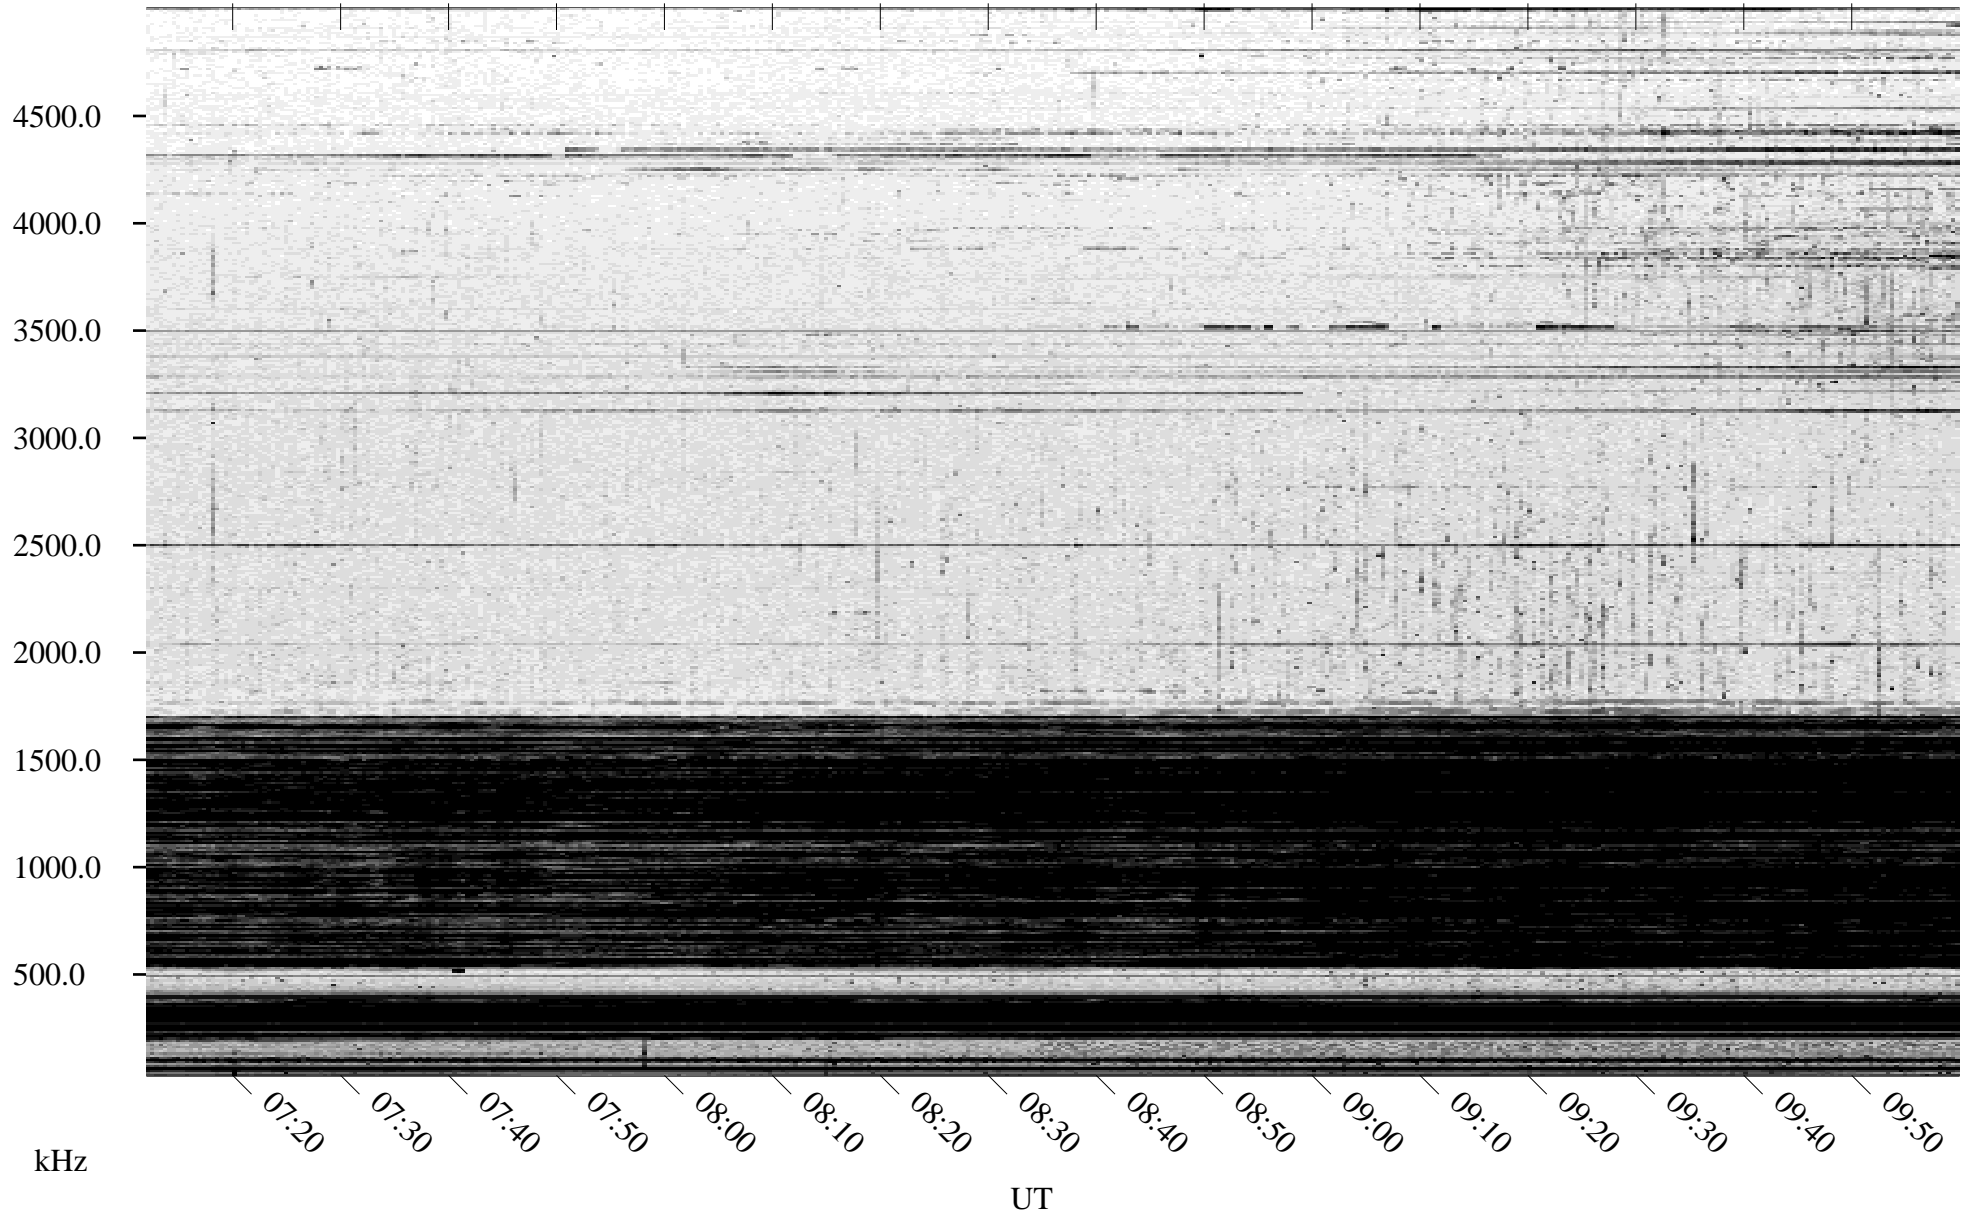

04/18/2005 Churchill, Manitoba

Linear Scale Black = 161 White = 15

ch05108l.r00m max_12

Page 1

04/18/2005 Churchill, Manitoba

Linear Scale Black = 161 White = 15

ch05108l.r00m max_12

Page 2

04/19/2005 Churchill, Manitoba

Linear Scale Black = 161 White = 15

ch05108l.r00m max_12

Page 3

04/19/2005 Churchill, Manitoba

Linear Scale Black = 161 White = 15

ch05108l.r00m max_12

Page 4

04/19/2005 Churchill, Manitoba

Linear Scale Black = 161 White = 15

ch05108l.r00m max_12

Page 5

04/19/2005 Churchill, Manitoba

Linear Scale Black = 161 White = 15

ch05108l.r00m max_12

Page 6

04/19/2005 Churchill, Manitoba

Linear Scale Black = 161 White = 15

ch05108l.r00m max_12

Page 7

04/19/2005 Churchill, Manitoba

Linear Scale Black = 161 White = 15

ch05108l.r00m max_12