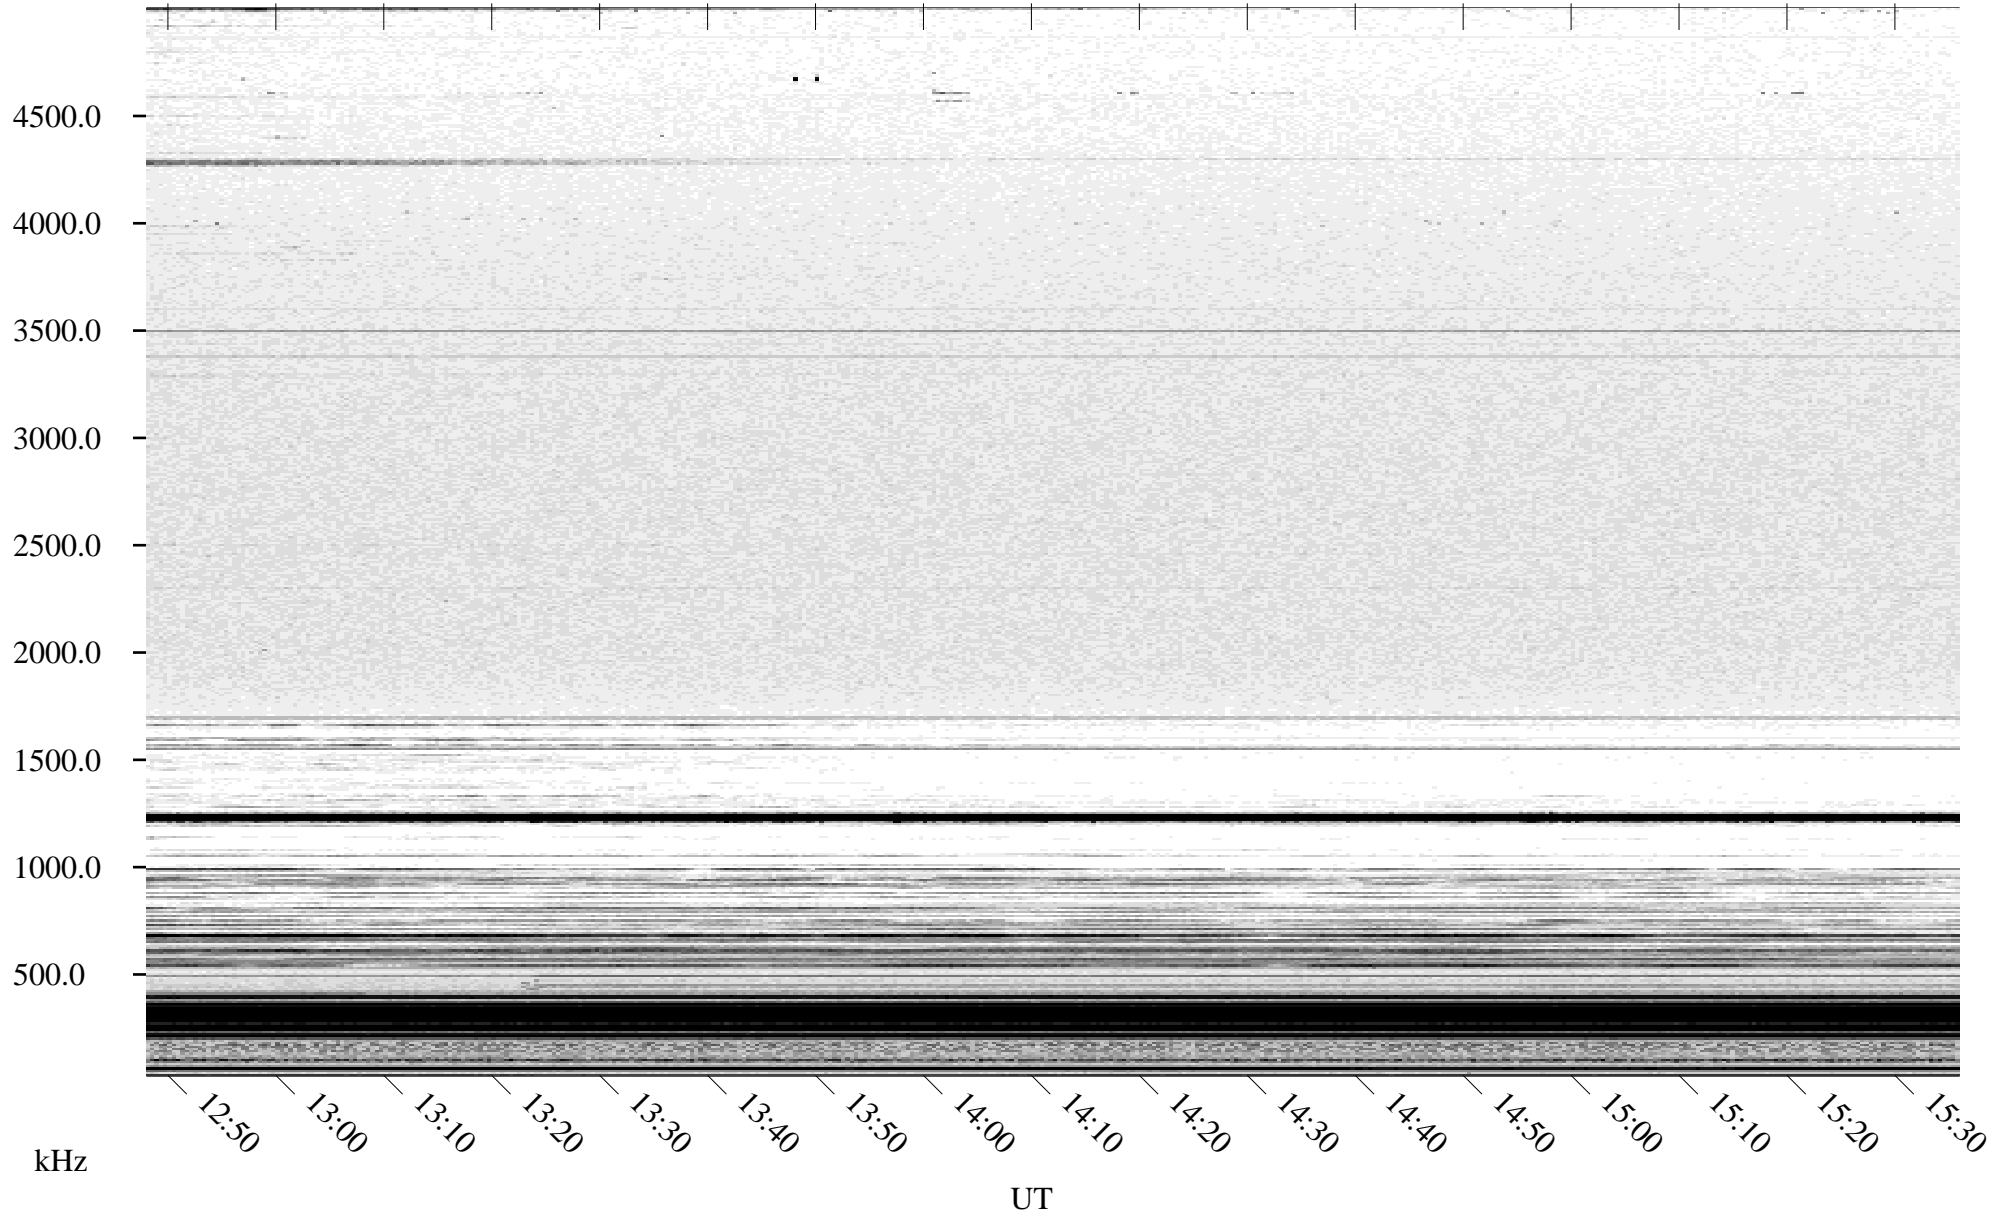

04/18/2005 Churchill, Manitoba

Linear Scale Black = 161 White = 15

ch05108l.r00m max_12

Page 1

04/18/2005 Churchill, Manitoba

Linear Scale Black = 161 White = 15

ch05108l.r00m max_12

Page 2

04/19/2005 Churchill, Manitoba

Linear Scale Black = 161 White = 15

ch05108l.r00m max_12

Page 3

04/19/2005 Churchill, Manitoba

Linear Scale Black = 161 White = 15

ch05108l.r00m max_12

Page 4

04/19/2005 Churchill, Manitoba

Linear Scale Black = 161 White = 15

ch05108l.r00m max_12

Page 5

04/19/2005 Churchill, Manitoba

Linear Scale Black = 161 White = 15

ch05108l.r00m max_12

Page 6

04/19/2005 Churchill, Manitoba

Linear Scale Black = 161 White = 15

ch05108l.r00m max_12

Page 7

04/19/2005 Churchill, Manitoba

Linear Scale Black = 161 White = 15

ch05108l.r00m max_12