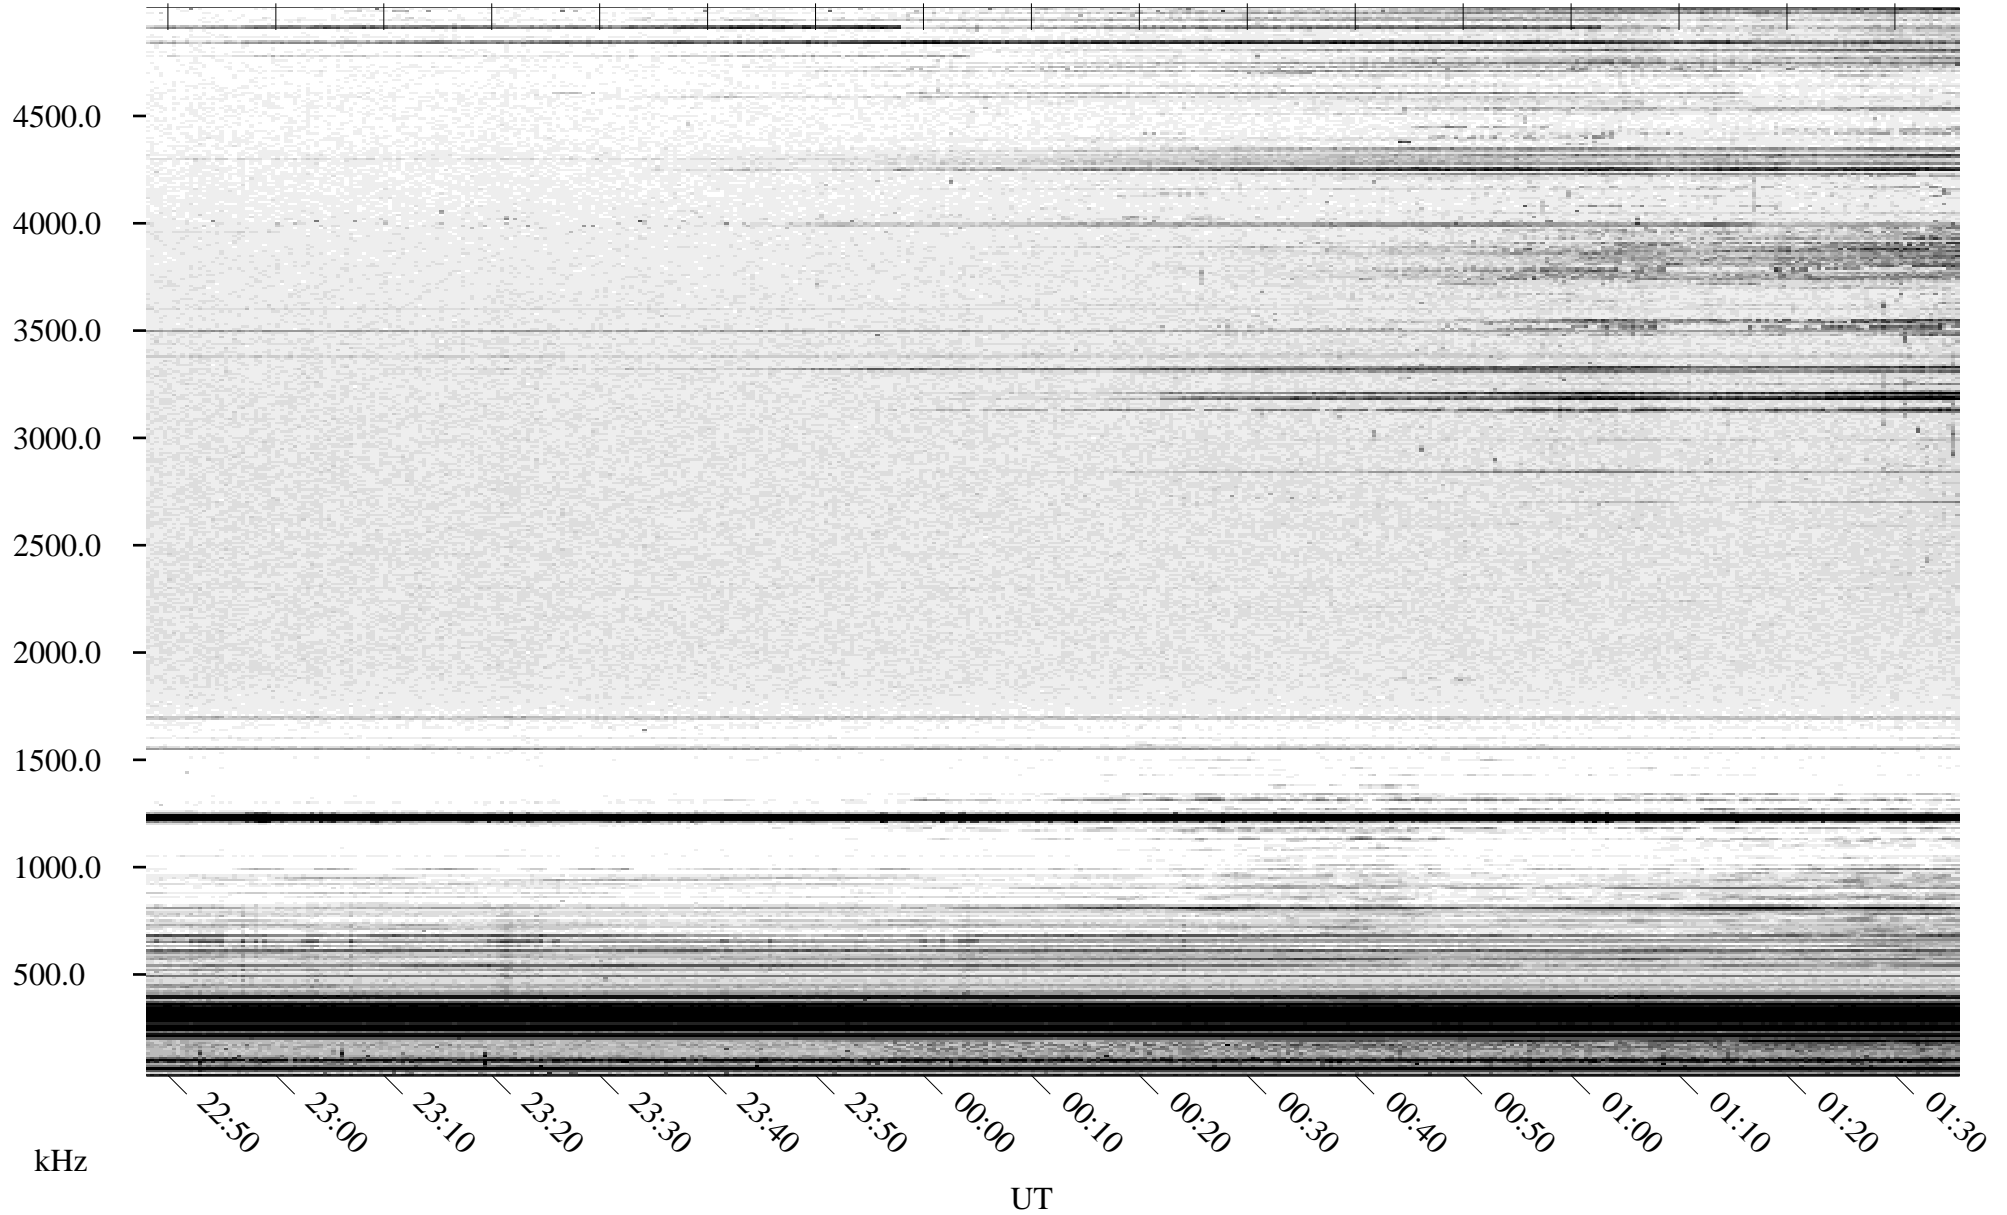

04/18/2005 Churchill, Manitoba

Linear Scale Black = 161 White = 15

ch05108l.r00m max_12

Page 1

04/18/2005 Churchill, Manitoba

Linear Scale Black = 161 White = 15

ch05108l.r00m max_12

Page 2

04/19/2005 Churchill, Manitoba

Linear Scale Black = 161 White = 15

ch05108l.r00m max_12

Page 3

04/19/2005 Churchill, Manitoba

Linear Scale Black = 161 White = 15

ch05108l.r00m max_12

Page 4

04/19/2005 Churchill, Manitoba

Linear Scale Black = 161 White = 15

ch05108l.r00m max_12

Page 5

04/19/2005 Churchill, Manitoba

Linear Scale Black = 161 White = 15

ch05108l.r00m max_12

Page 6

04/19/2005 Churchill, Manitoba

Linear Scale Black = 161 White = 15

ch05108l.r00m max_12

Page 7

04/19/2005 Churchill, Manitoba

Linear Scale Black = 161 White = 15

ch05108l.r00m max_12