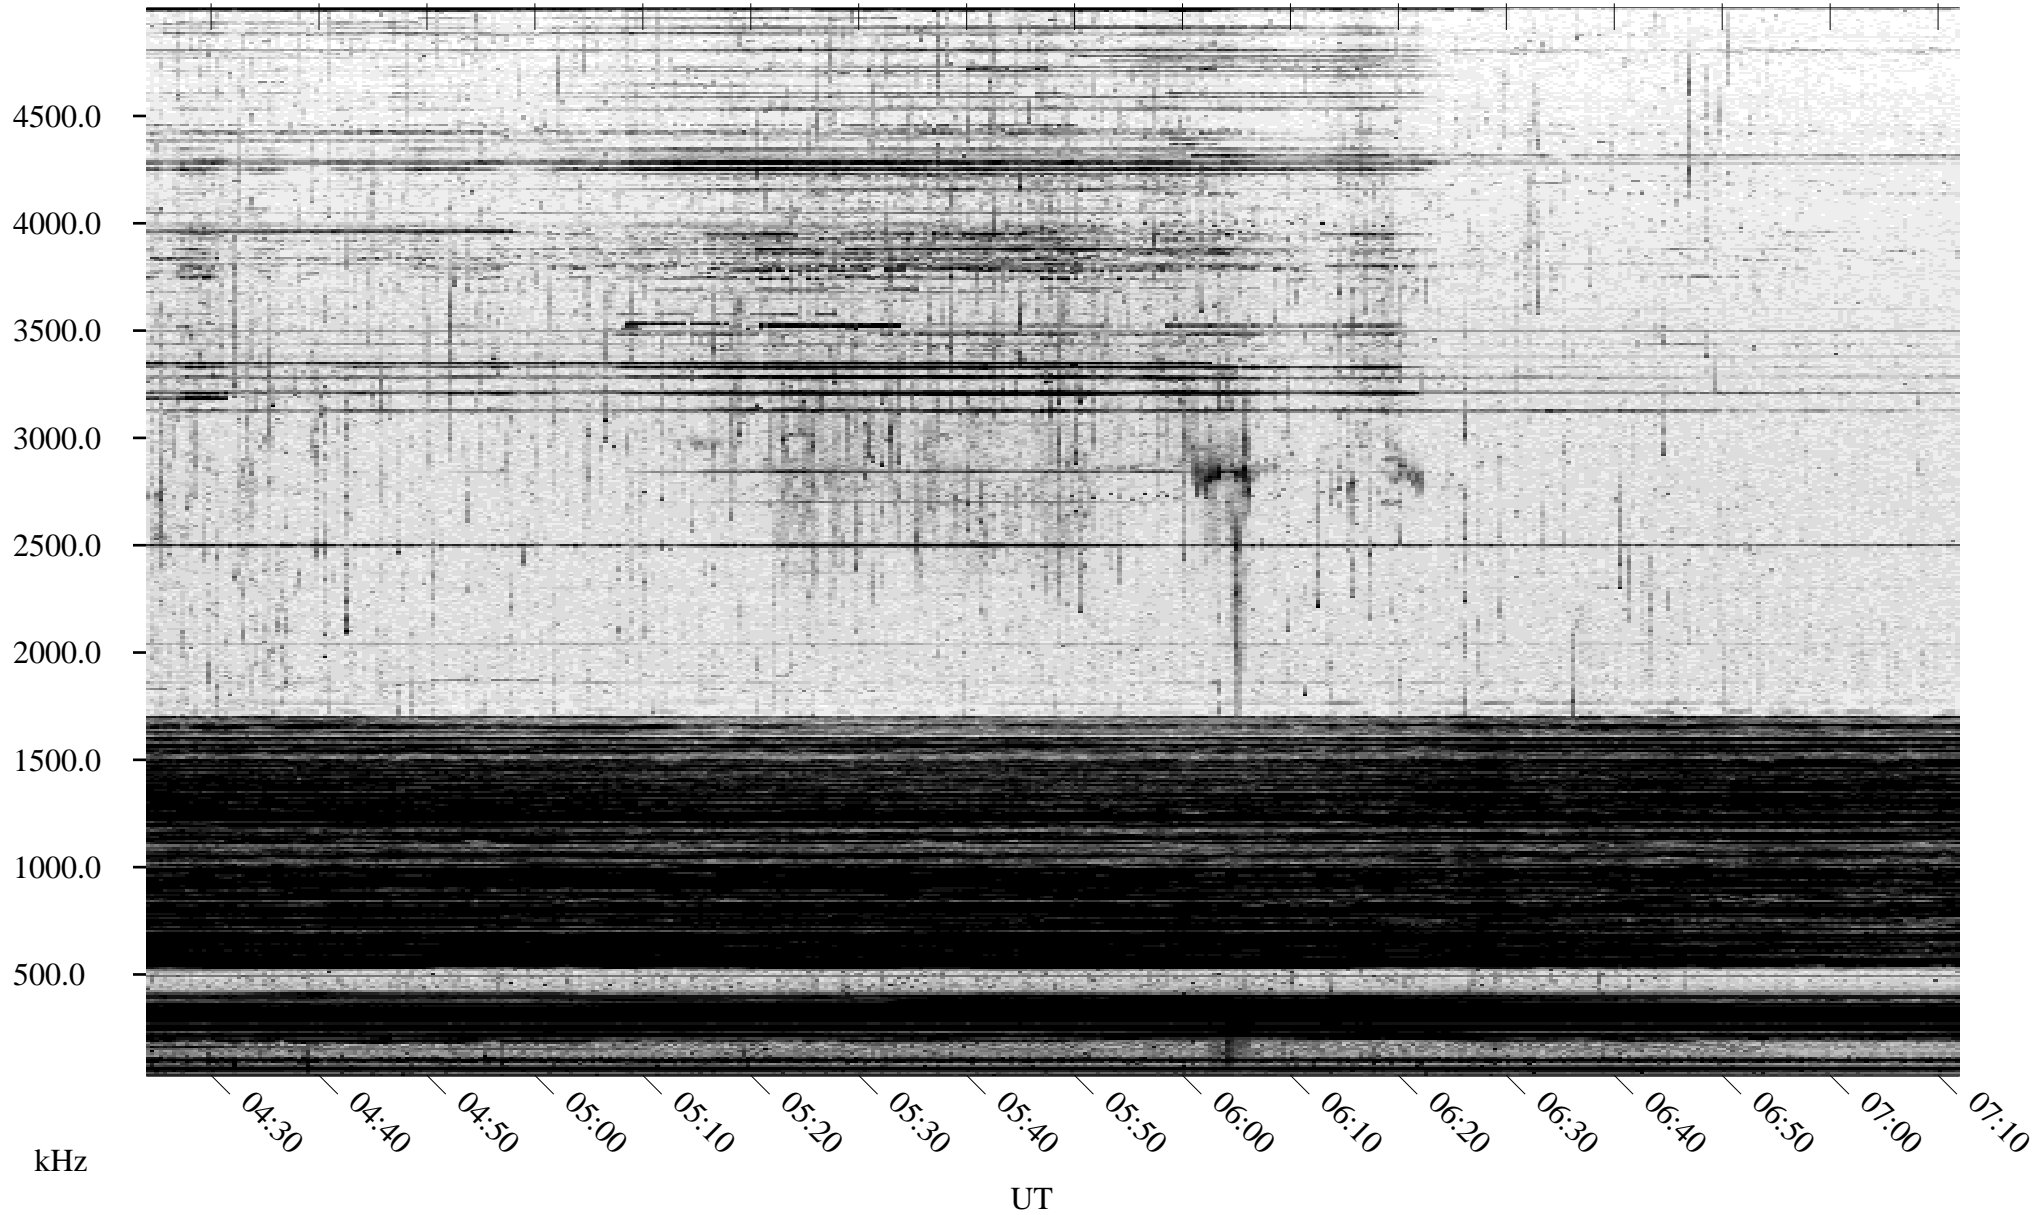

04/18/2005 Churchill, Manitoba

Linear Scale Black = 161 White = 15

ch05108l.r00m max_12

Page 1

04/18/2005 Churchill, Manitoba

Linear Scale Black = 161 White = 15

ch05108l.r00m max_12

Page 2

04/19/2005 Churchill, Manitoba

Linear Scale Black = 161 White = 15

ch05108l.r00m max_12

Page 3

04/19/2005 Churchill, Manitoba

Linear Scale Black = 161 White = 15

ch05108l.r00m max_12

Page 4

04/19/2005 Churchill, Manitoba

Linear Scale Black = 161 White = 15

ch05108l.r00m max_12

Page 5

04/19/2005 Churchill, Manitoba

Linear Scale Black = 161 White = 15

ch05108l.r00m max_12

Page 6

04/19/2005 Churchill, Manitoba

Linear Scale Black = 161 White = 15

ch05108l.r00m max_12

Page 7

04/19/2005 Churchill, Manitoba

Linear Scale Black = 161 White = 15

ch05108l.r00m max_12