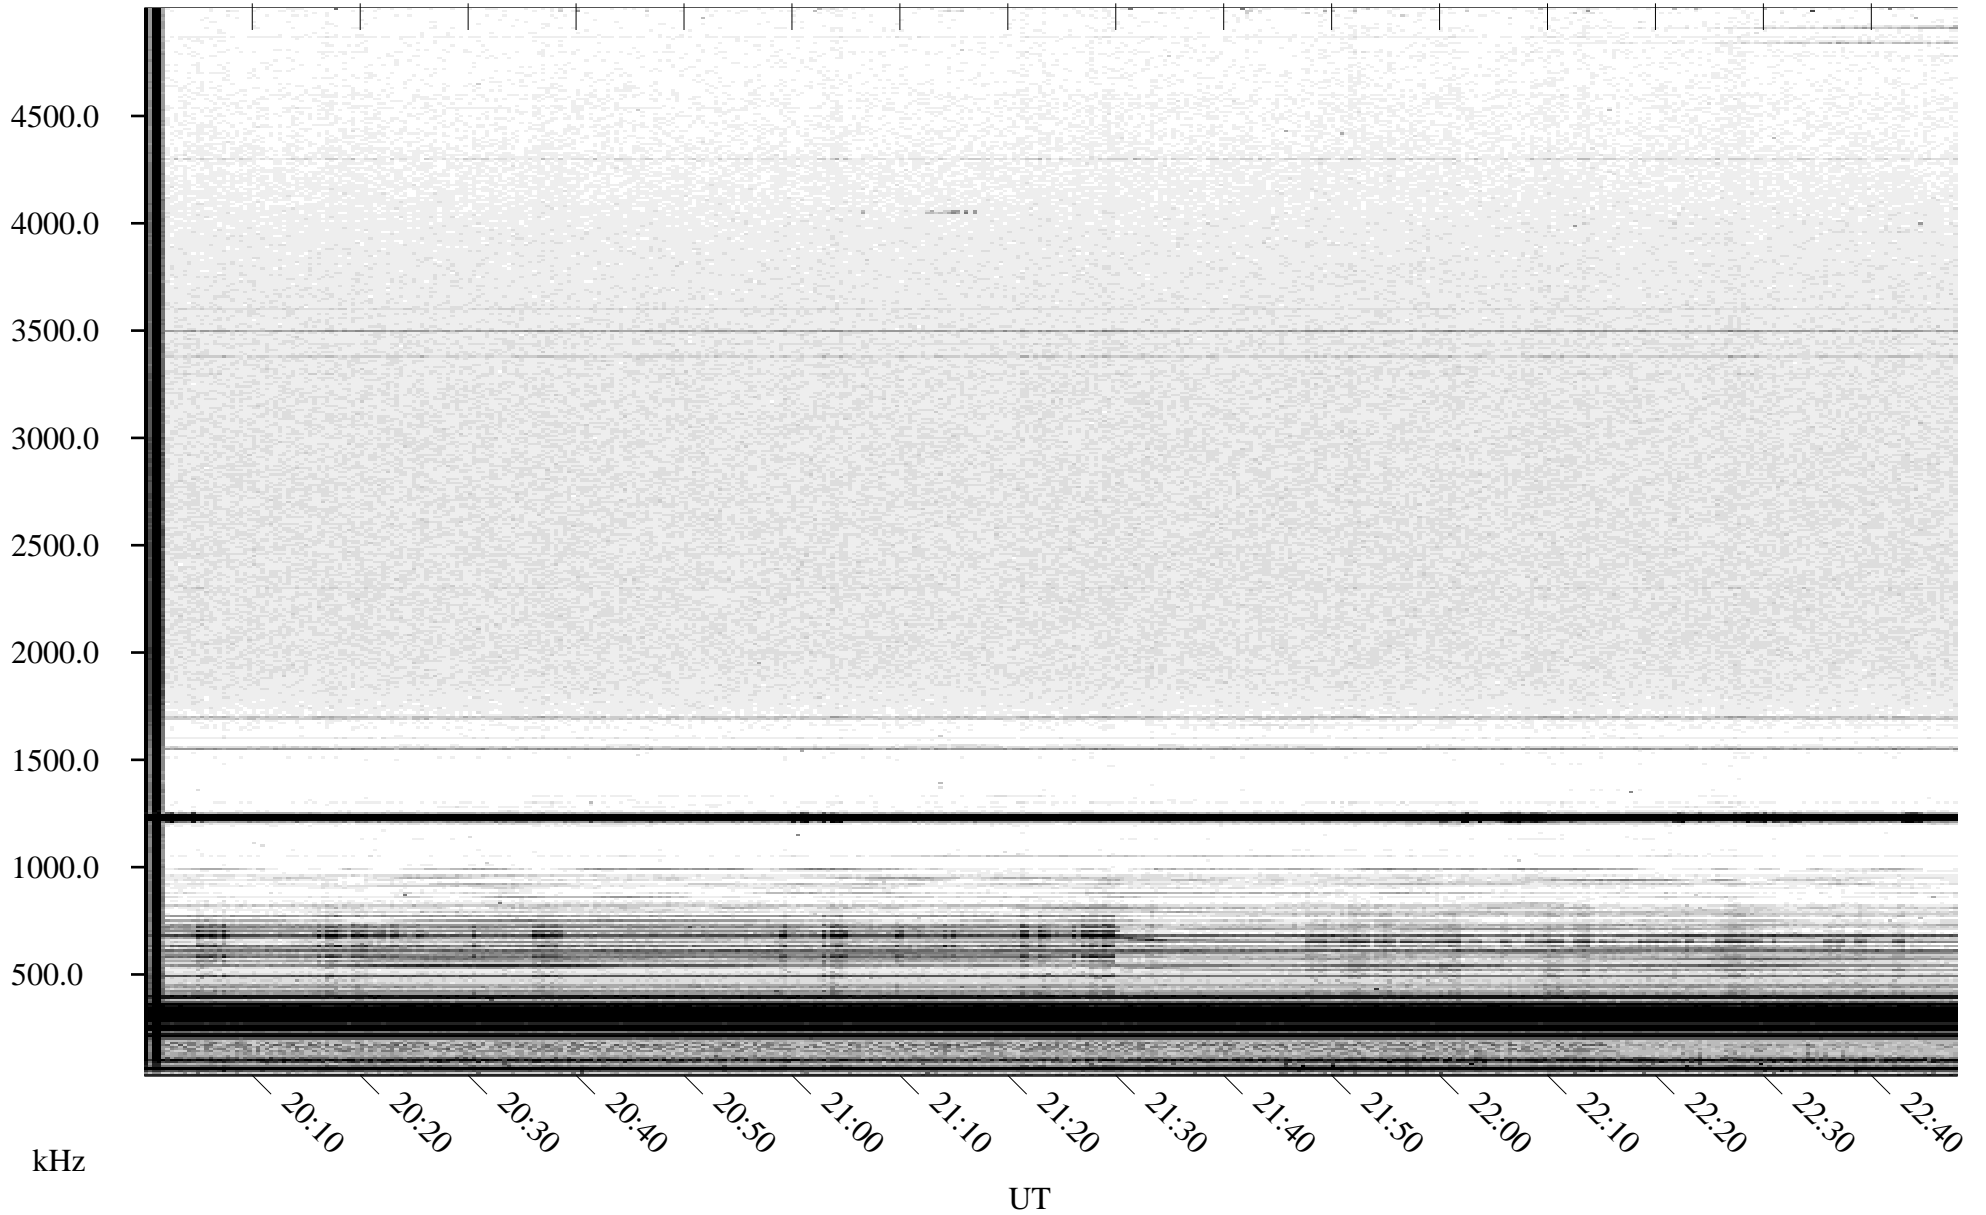

04/18/2005 Churchill, Manitoba

Linear Scale Black = 161 White = 15

ch05108l.r00m max_12

Page 1

04/18/2005 Churchill, Manitoba

Linear Scale Black = 161 White = 15

ch05108l.r00m max_12

Page 2

04/19/2005 Churchill, Manitoba

Linear Scale Black = 161 White = 15

ch05108l.r00m max_12

Page 3

04/19/2005 Churchill, Manitoba

Linear Scale Black = 161 White = 15

ch05108l.r00m max_12

Page 4

04/19/2005 Churchill, Manitoba

Linear Scale Black = 161 White = 15

ch05108l.r00m max_12

Page 5

04/19/2005 Churchill, Manitoba

Linear Scale Black = 161 White = 15

ch05108l.r00m max_12

Page 6

04/19/2005 Churchill, Manitoba

Linear Scale Black = 161 White = 15

ch05108l.r00m max_12

Page 7

04/19/2005 Churchill, Manitoba

Linear Scale Black = 161 White = 15

ch05108l.r00m max_12