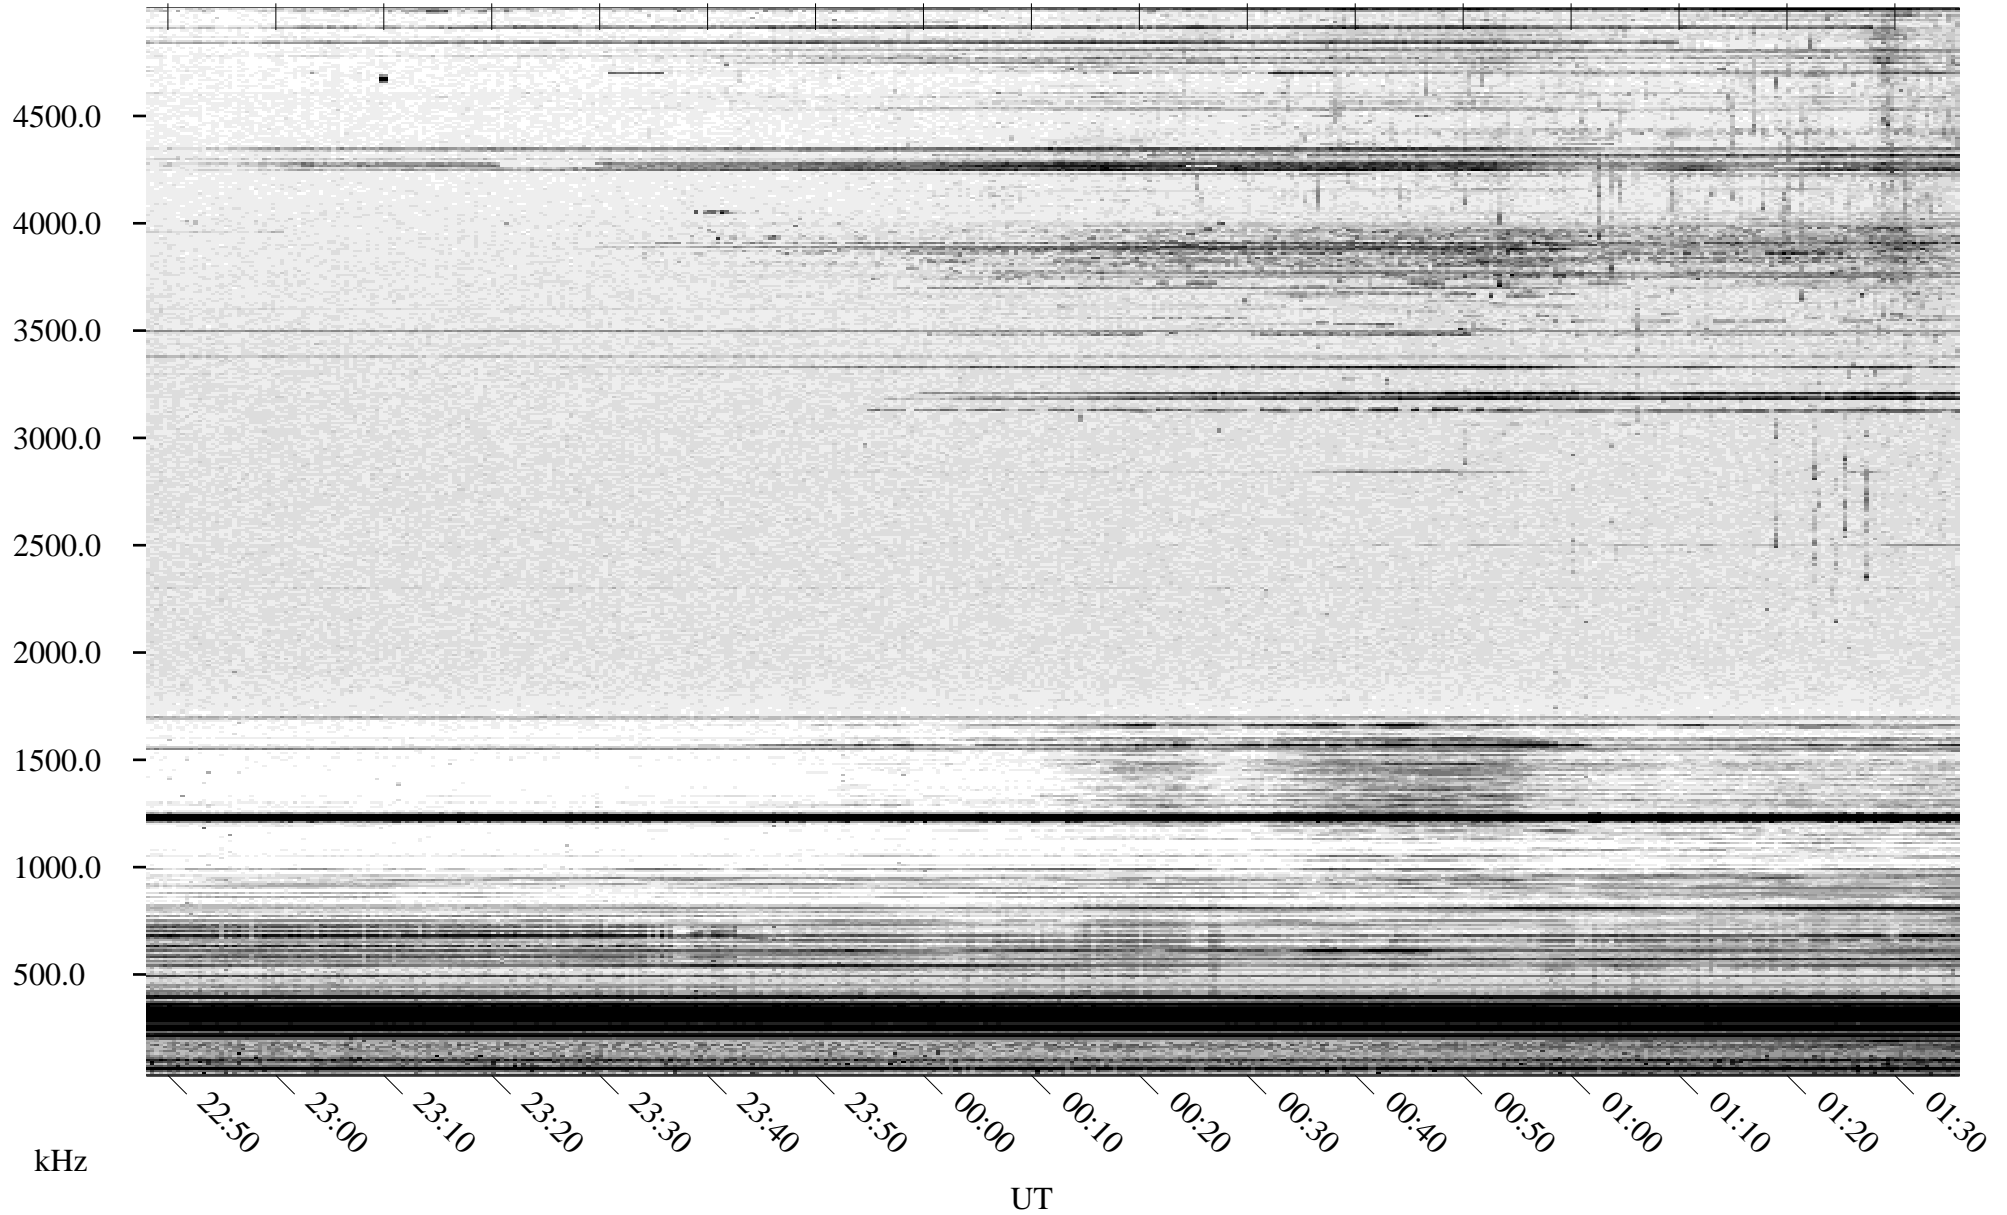

04/19/2005 Churchill, Manitoba

Linear Scale Black = 161 White = 15

ch05109l.r00m max_12

Page 1

04/19/2005 Churchill, Manitoba

Linear Scale Black = 161 White = 15

ch05109l.r00m max_12

Page 2

04/20/2005 Churchill, Manitoba

Linear Scale Black = 161 White = 15

ch05109l.r00m max_12

Page 3

04/20/2005 Churchill, Manitoba

Linear Scale Black = 161 White = 15

ch05109l.r00m max_12

Page 4

04/20/2005 Churchill, Manitoba

Linear Scale Black = 161 White = 15

ch05109l.r00m max_12

Page 5

04/20/2005 Churchill, Manitoba

Linear Scale Black = 161 White = 15

ch05109l.r00m max_12

Page 6

04/20/2005 Churchill, Manitoba

Linear Scale Black = 161 White = 15

ch05109l.r00m max_12

Page 7

04/20/2005 Churchill, Manitoba

Linear Scale Black = 161 White = 15

ch05109l.r00m max_12