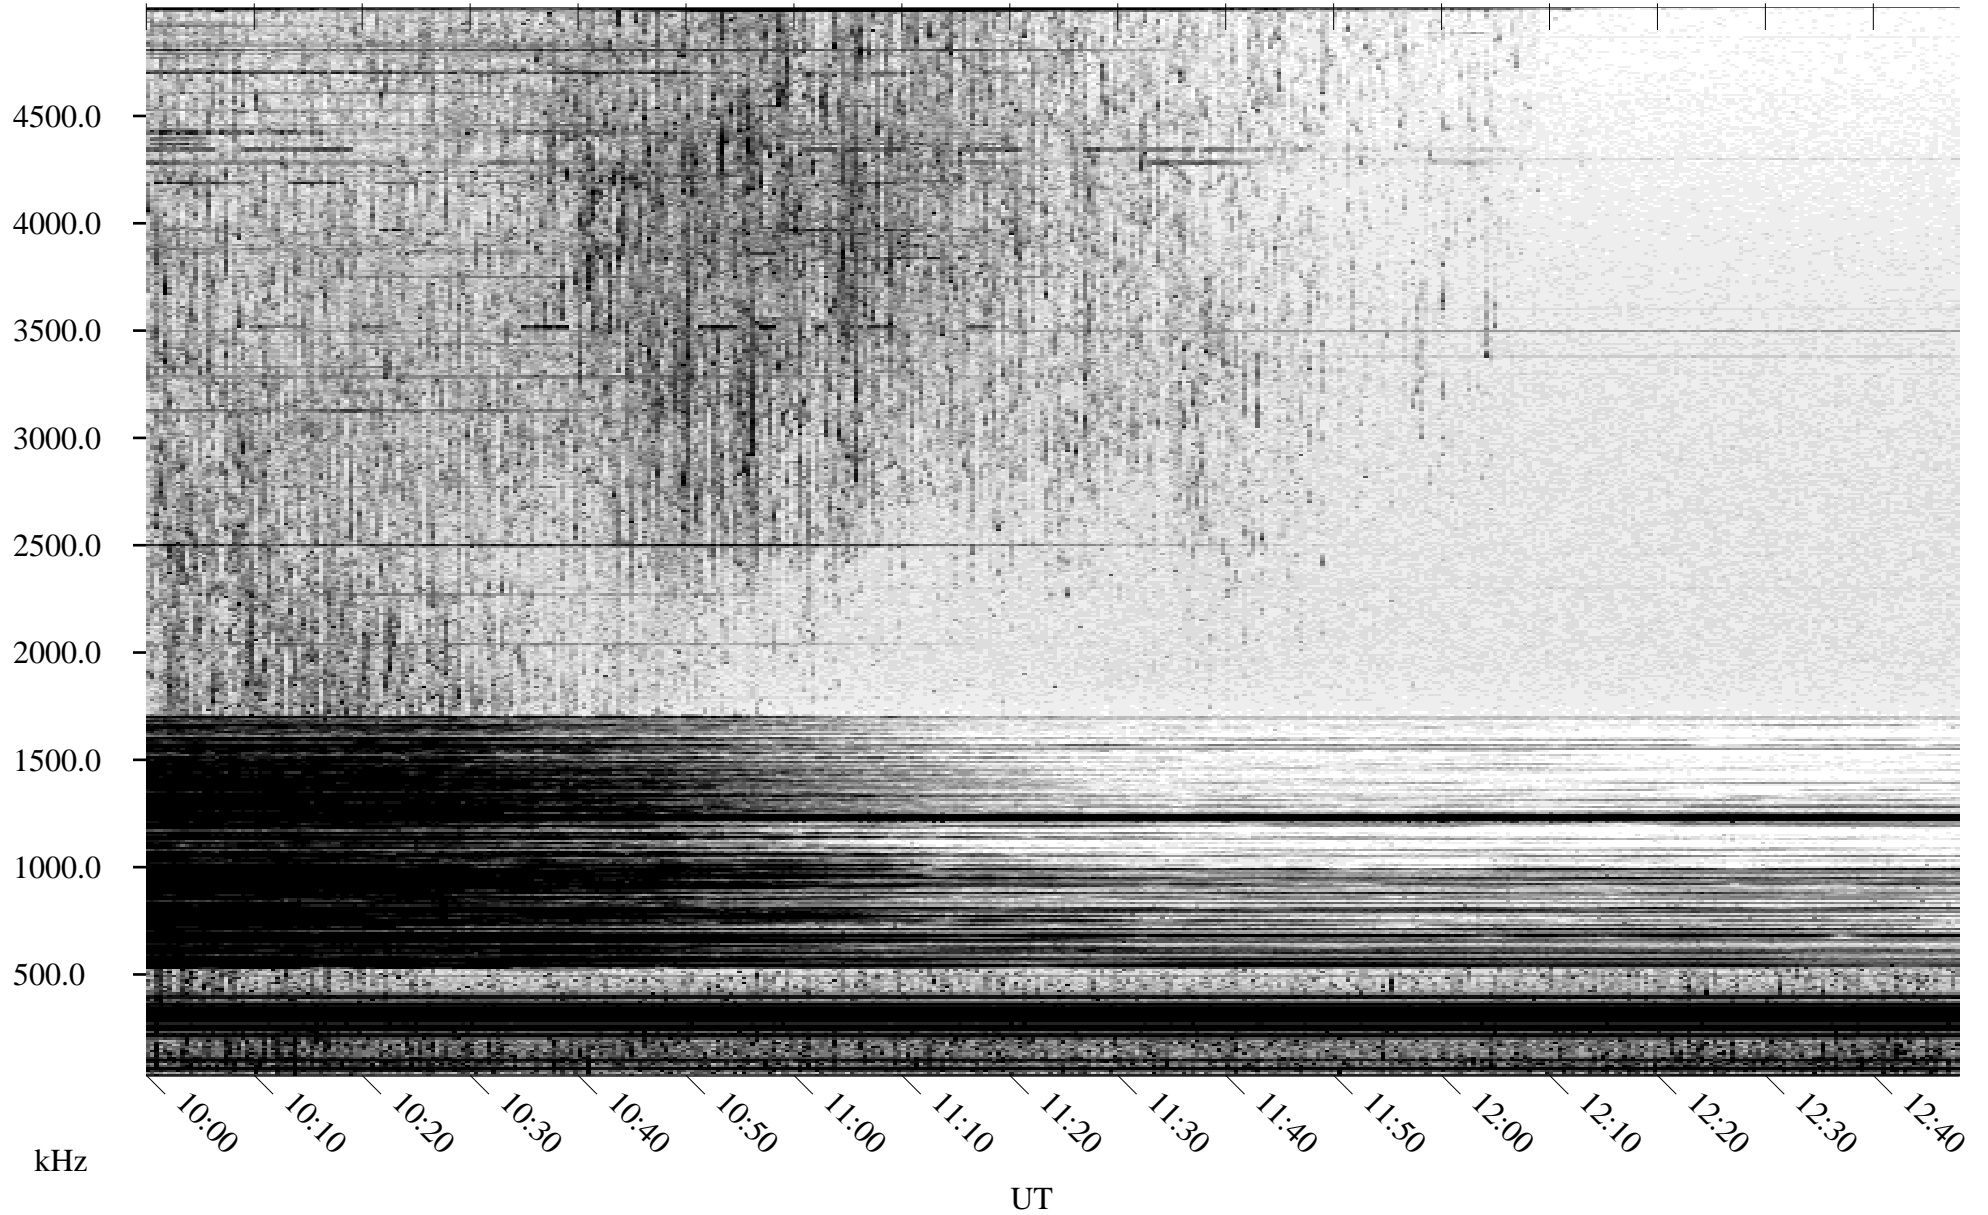

04/19/2005 Churchill, Manitoba

Linear Scale Black = 161 White = 15

ch05109l.r00m max_12

Page 1

04/19/2005 Churchill, Manitoba

Linear Scale Black = 161 White = 15

ch05109l.r00m max_12

Page 2

04/20/2005 Churchill, Manitoba

Linear Scale Black = 161 White = 15

ch05109l.r00m max_12

Page 3

04/20/2005 Churchill, Manitoba

Linear Scale Black = 161 White = 15

ch05109l.r00m max_12

Page 4

04/20/2005 Churchill, Manitoba

Linear Scale Black = 161 White = 15

ch05109l.r00m max_12

Page 5

04/20/2005 Churchill, Manitoba

Linear Scale Black = 161 White = 15

ch05109l.r00m max_12

Page 6

04/20/2005 Churchill, Manitoba

Linear Scale Black = 161 White = 15

ch05109l.r00m max_12

Page 7

04/20/2005 Churchill, Manitoba

Linear Scale Black = 161 White = 15

ch05109l.r00m max_12