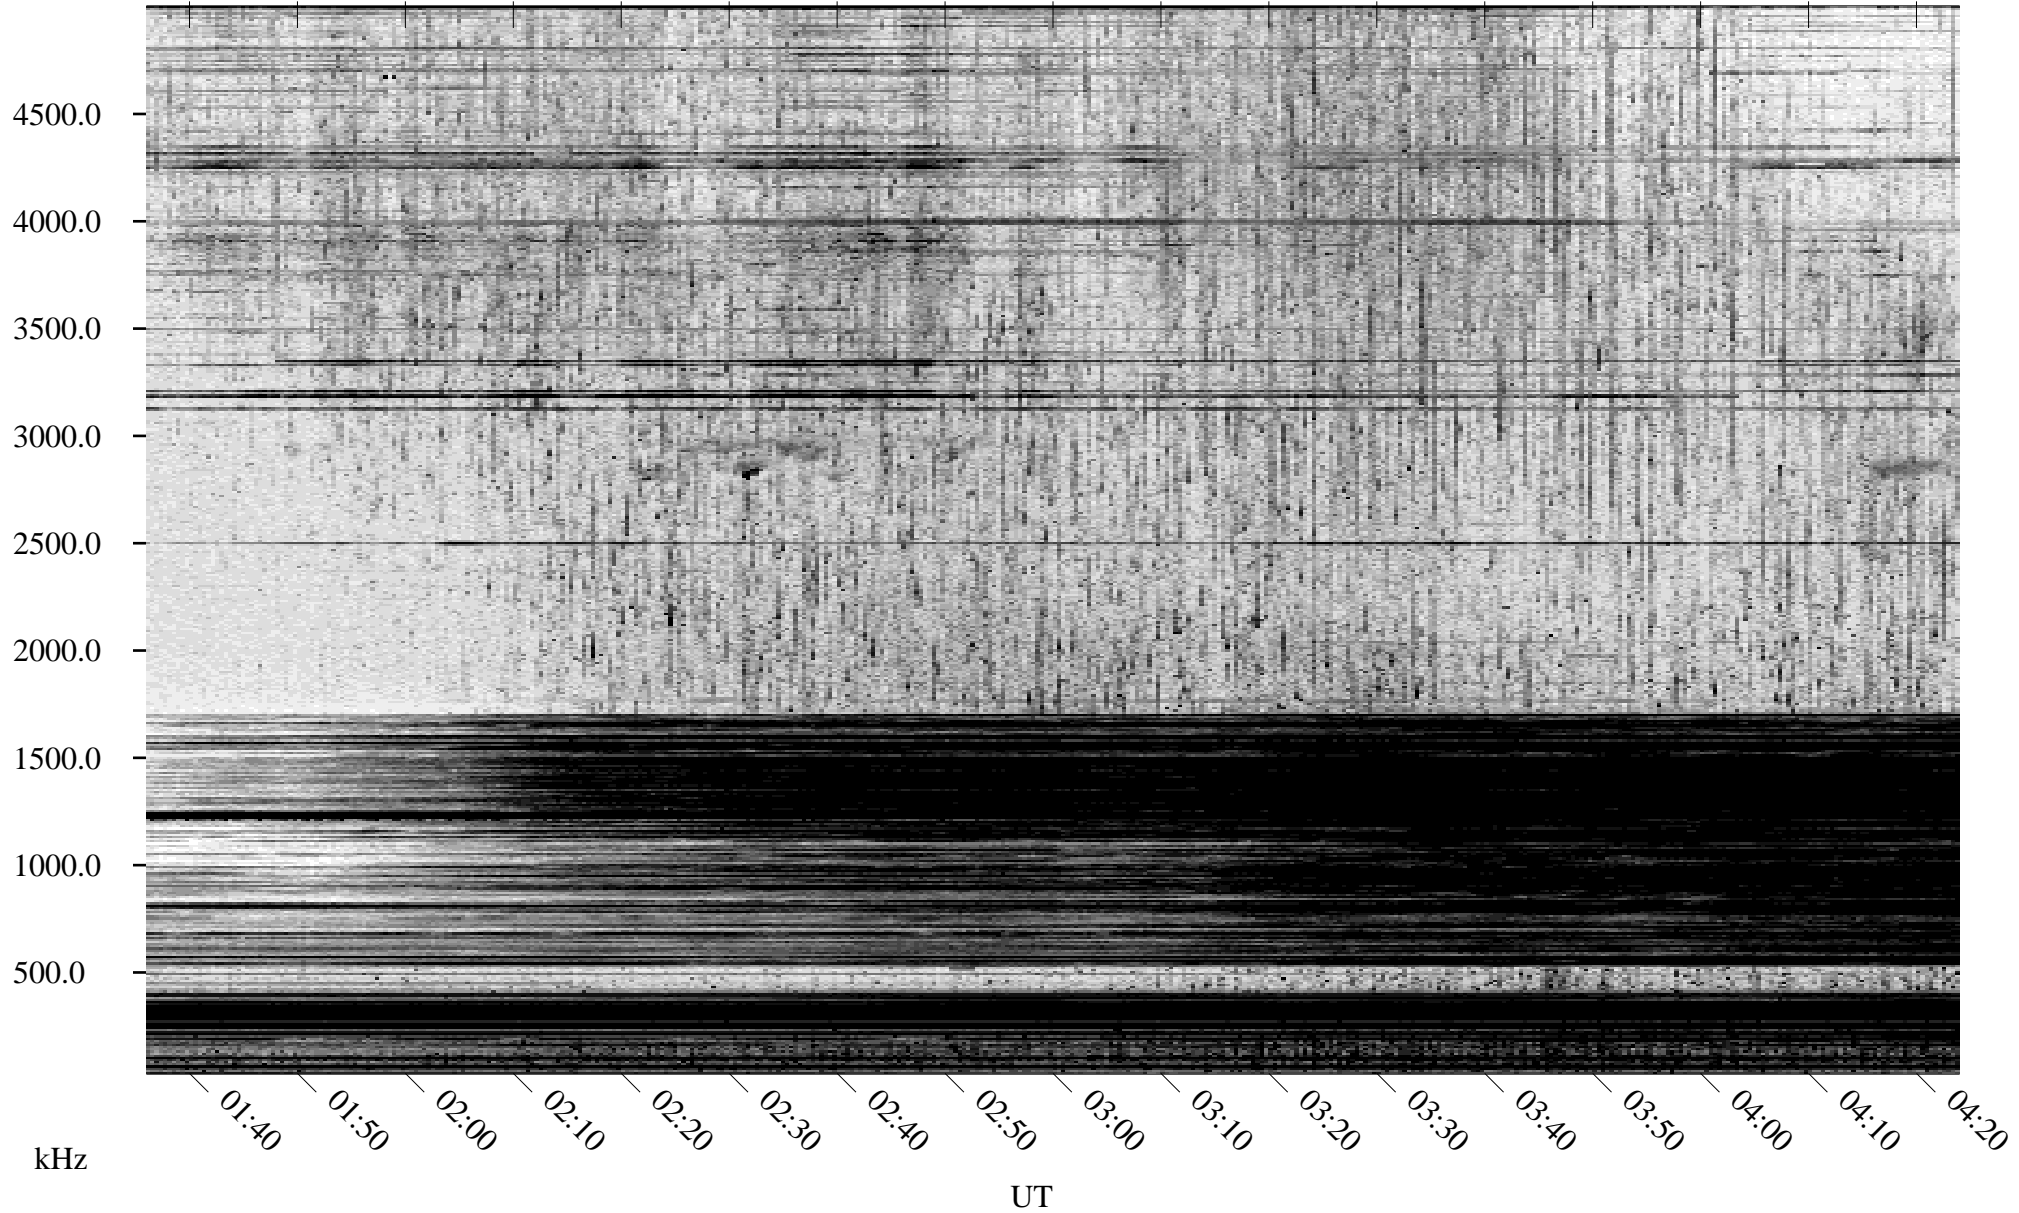

04/19/2005 Churchill, Manitoba

Linear Scale Black = 161 White = 15

ch05109l.r00m max_12

Page 1

04/19/2005 Churchill, Manitoba

Linear Scale Black = 161 White = 15

ch05109l.r00m max_12

Page 2

04/20/2005 Churchill, Manitoba

Linear Scale Black = 161 White = 15

ch05109l.r00m max_12

Page 3

04/20/2005 Churchill, Manitoba

Linear Scale Black = 161 White = 15

ch05109l.r00m max_12

Page 4

04/20/2005 Churchill, Manitoba

Linear Scale Black = 161 White = 15

ch05109l.r00m max_12

Page 5

04/20/2005 Churchill, Manitoba

Linear Scale Black = 161 White = 15

ch05109l.r00m max_12

Page 6

04/20/2005 Churchill, Manitoba

Linear Scale Black = 161 White = 15

ch05109l.r00m max_12

Page 7

04/20/2005 Churchill, Manitoba

Linear Scale Black = 161 White = 15

ch05109l.r00m max_12