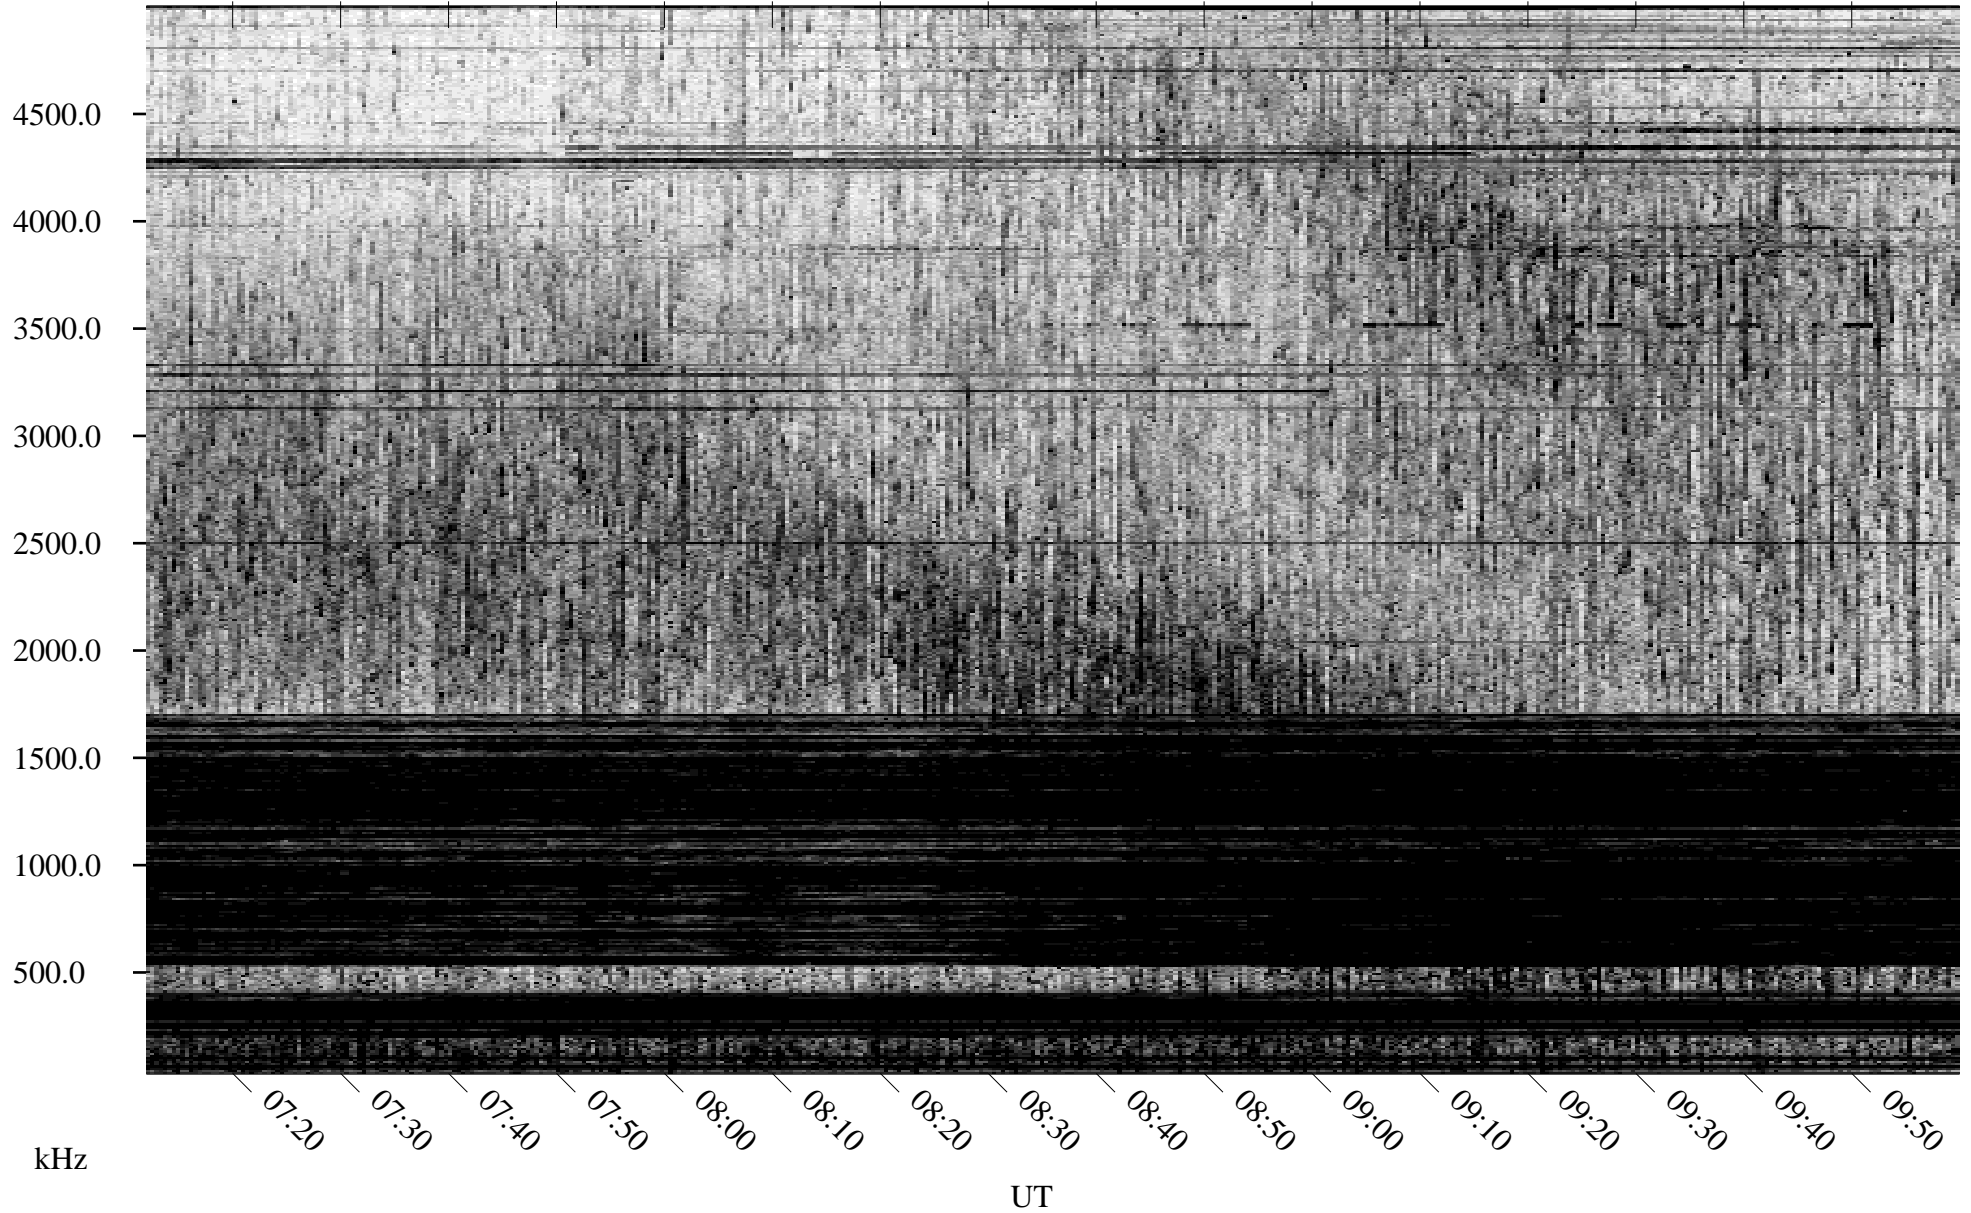

04/19/2005 Churchill, Manitoba

Linear Scale Black = 161 White = 15

ch05109l.r00m max_12

Page 1

04/19/2005 Churchill, Manitoba

Linear Scale Black = 161 White = 15

ch05109l.r00m max_12

Page 2

04/20/2005 Churchill, Manitoba

Linear Scale Black = 161 White = 15

ch05109l.r00m max_12

Page 3

04/20/2005 Churchill, Manitoba

Linear Scale Black = 161 White = 15

ch05109l.r00m max_12

Page 4

04/20/2005 Churchill, Manitoba

Linear Scale Black = 161 White = 15

ch05109l.r00m max_12

Page 5

04/20/2005 Churchill, Manitoba

Linear Scale Black = 161 White = 15

ch05109l.r00m max_12

Page 6

04/20/2005 Churchill, Manitoba

Linear Scale Black = 161 White = 15

ch05109l.r00m max_12

Page 7

04/20/2005 Churchill, Manitoba

Linear Scale Black = 161 White = 15

ch05109l.r00m max_12