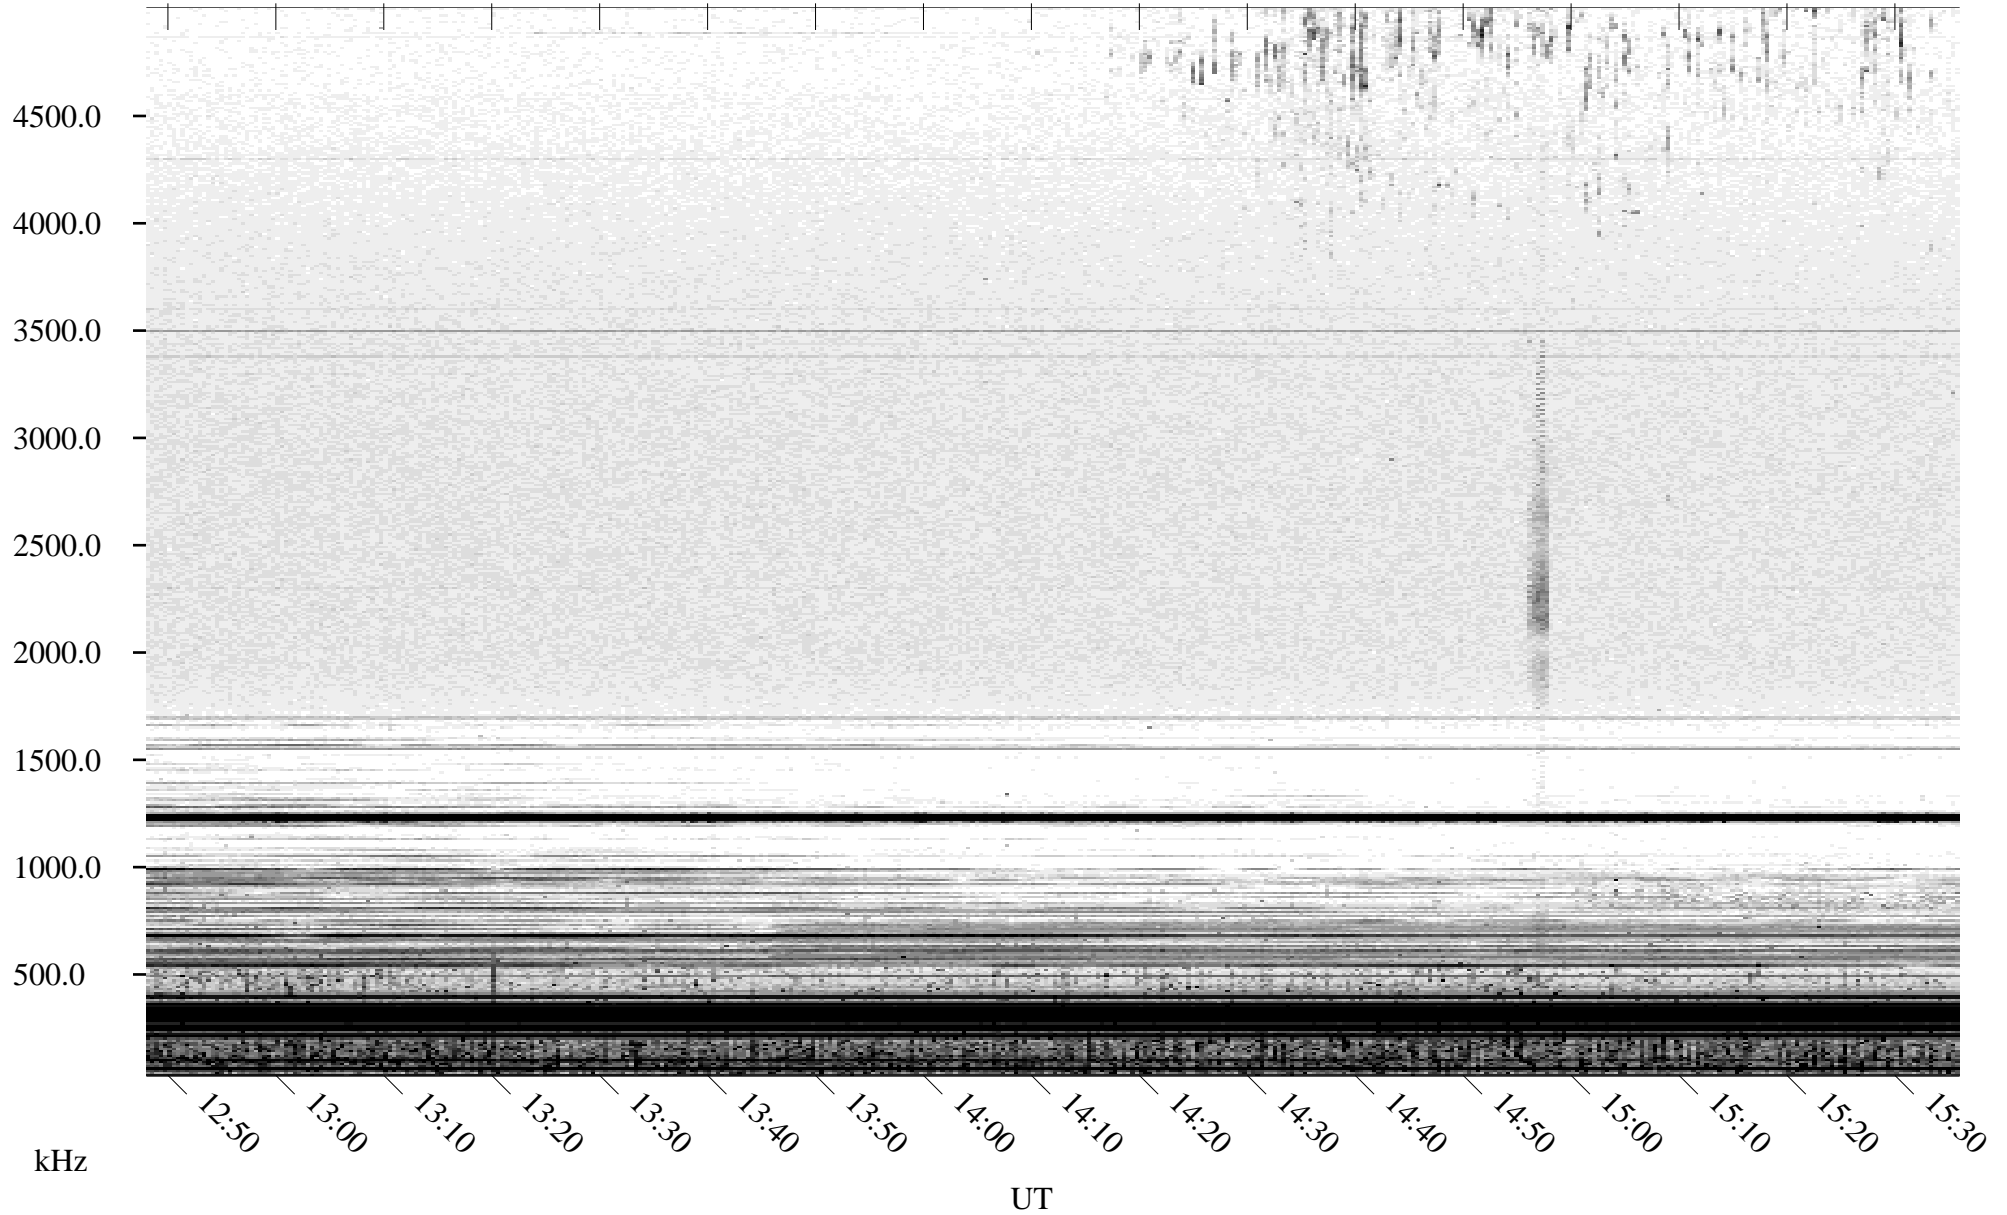

04/19/2005 Churchill, Manitoba

Linear Scale Black = 161 White = 15

ch05109l.r00m max_12

Page 1

04/19/2005 Churchill, Manitoba

Linear Scale Black = 161 White = 15

ch05109l.r00m max_12

Page 2

04/20/2005 Churchill, Manitoba

Linear Scale Black = 161 White = 15

ch05109l.r00m max_12

Page 3

04/20/2005 Churchill, Manitoba

Linear Scale Black = 161 White = 15

ch05109l.r00m max_12

Page 4

04/20/2005 Churchill, Manitoba

Linear Scale Black = 161 White = 15

ch05109l.r00m max_12

Page 5

04/20/2005 Churchill, Manitoba

Linear Scale Black = 161 White = 15

ch05109l.r00m max_12

Page 6

04/20/2005 Churchill, Manitoba

Linear Scale Black = 161 White = 15

ch05109l.r00m max_12

Page 7

04/20/2005 Churchill, Manitoba

Linear Scale Black = 161 White = 15

ch05109l.r00m max_12