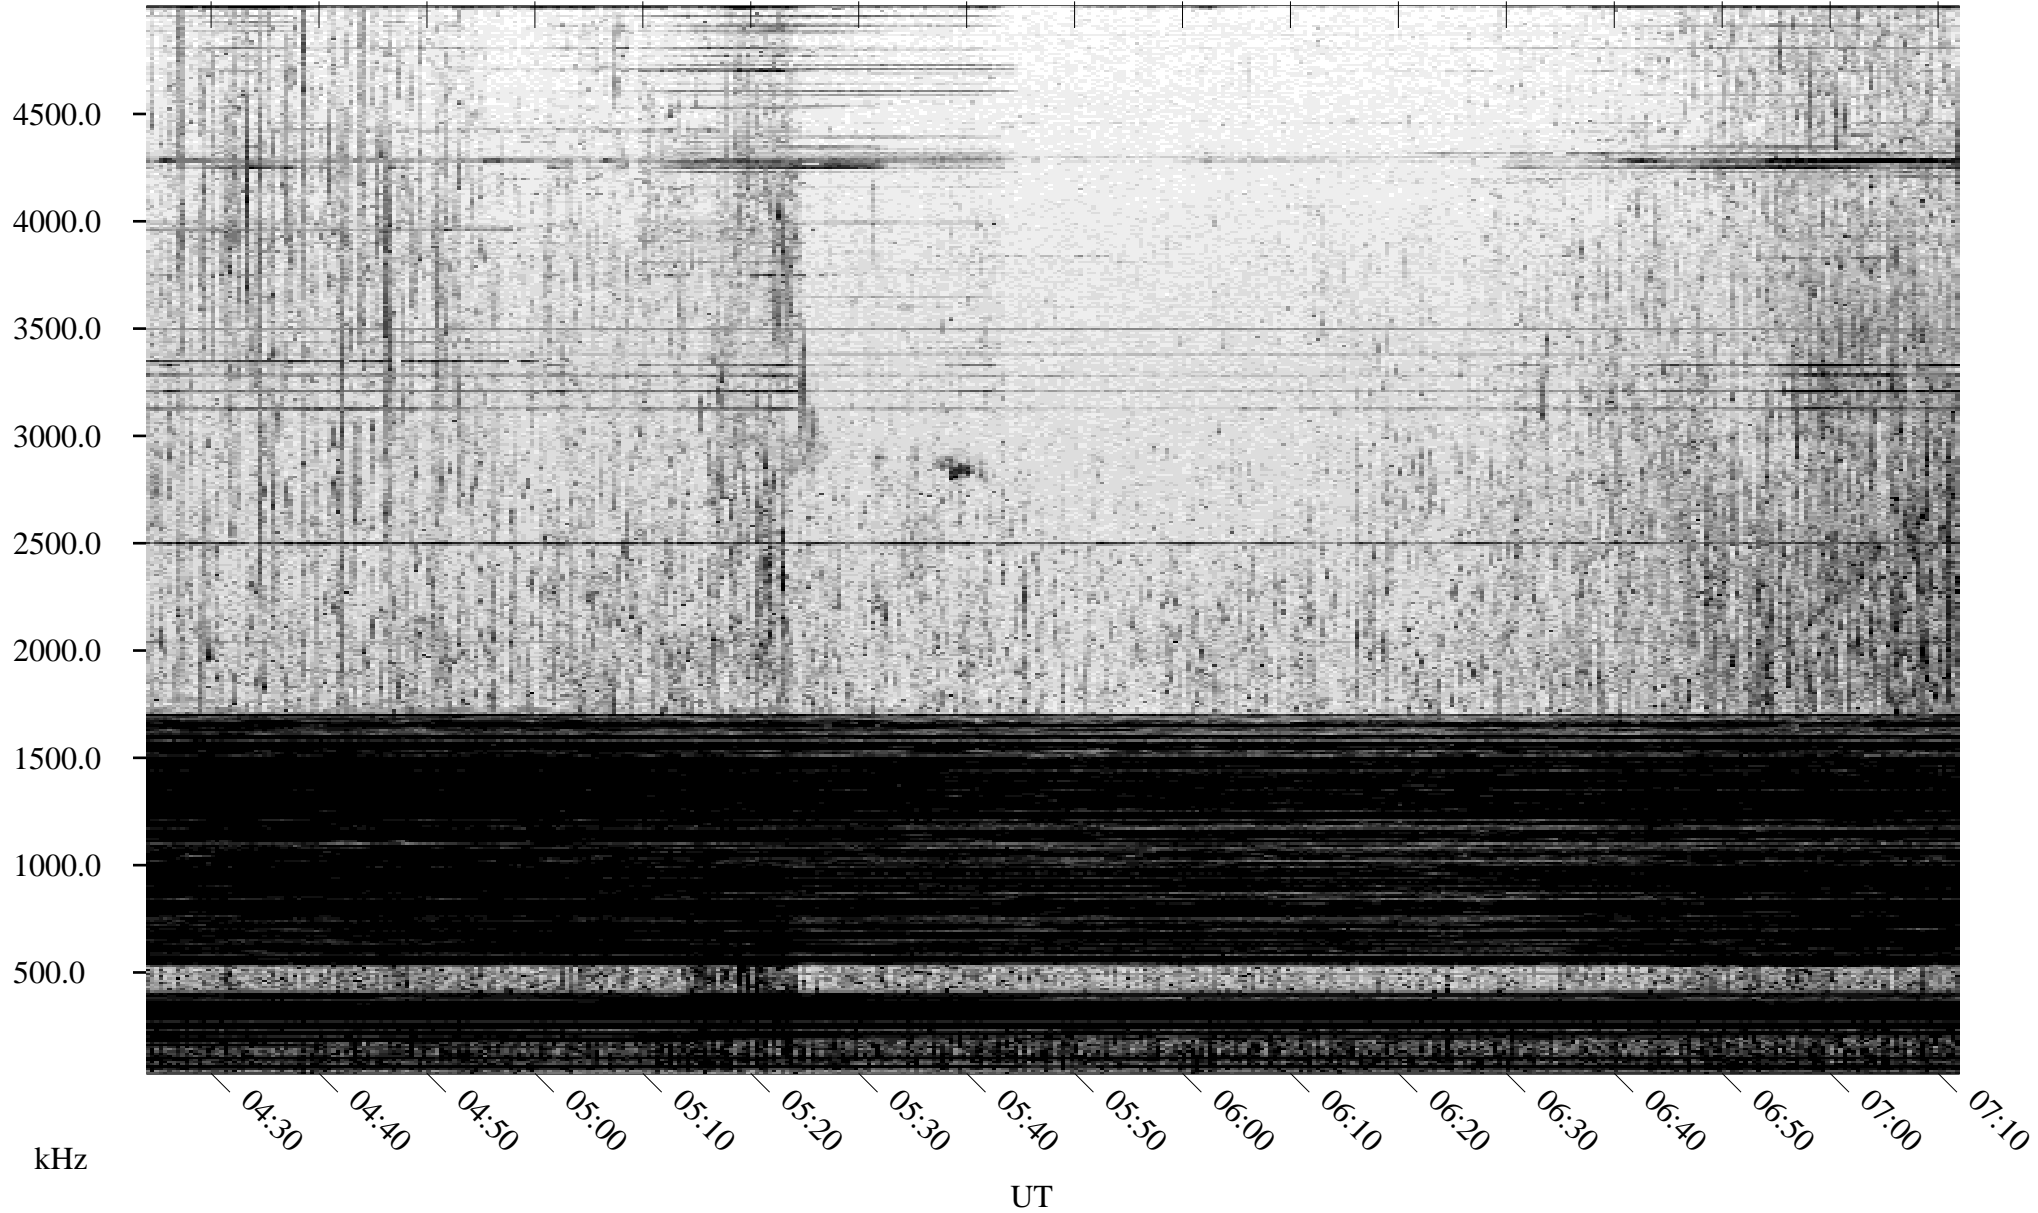

04/19/2005 Churchill, Manitoba

Linear Scale Black = 161 White = 15

ch05109l.r00m max_12

Page 1

04/19/2005 Churchill, Manitoba

Linear Scale Black = 161 White = 15

ch05109l.r00m max_12

Page 2

04/20/2005 Churchill, Manitoba

Linear Scale Black = 161 White = 15

ch05109l.r00m max_12

Page 3

04/20/2005 Churchill, Manitoba

Linear Scale Black = 161 White = 15

ch05109l.r00m max_12

Page 4

04/20/2005 Churchill, Manitoba

Linear Scale Black = 161 White = 15

ch05109l.r00m max_12

Page 5

04/20/2005 Churchill, Manitoba

Linear Scale Black = 161 White = 15

ch05109l.r00m max_12

Page 6

04/20/2005 Churchill, Manitoba

Linear Scale Black = 161 White = 15

ch05109l.r00m max_12

Page 7

04/20/2005 Churchill, Manitoba

Linear Scale Black = 161 White = 15

ch05109l.r00m max_12