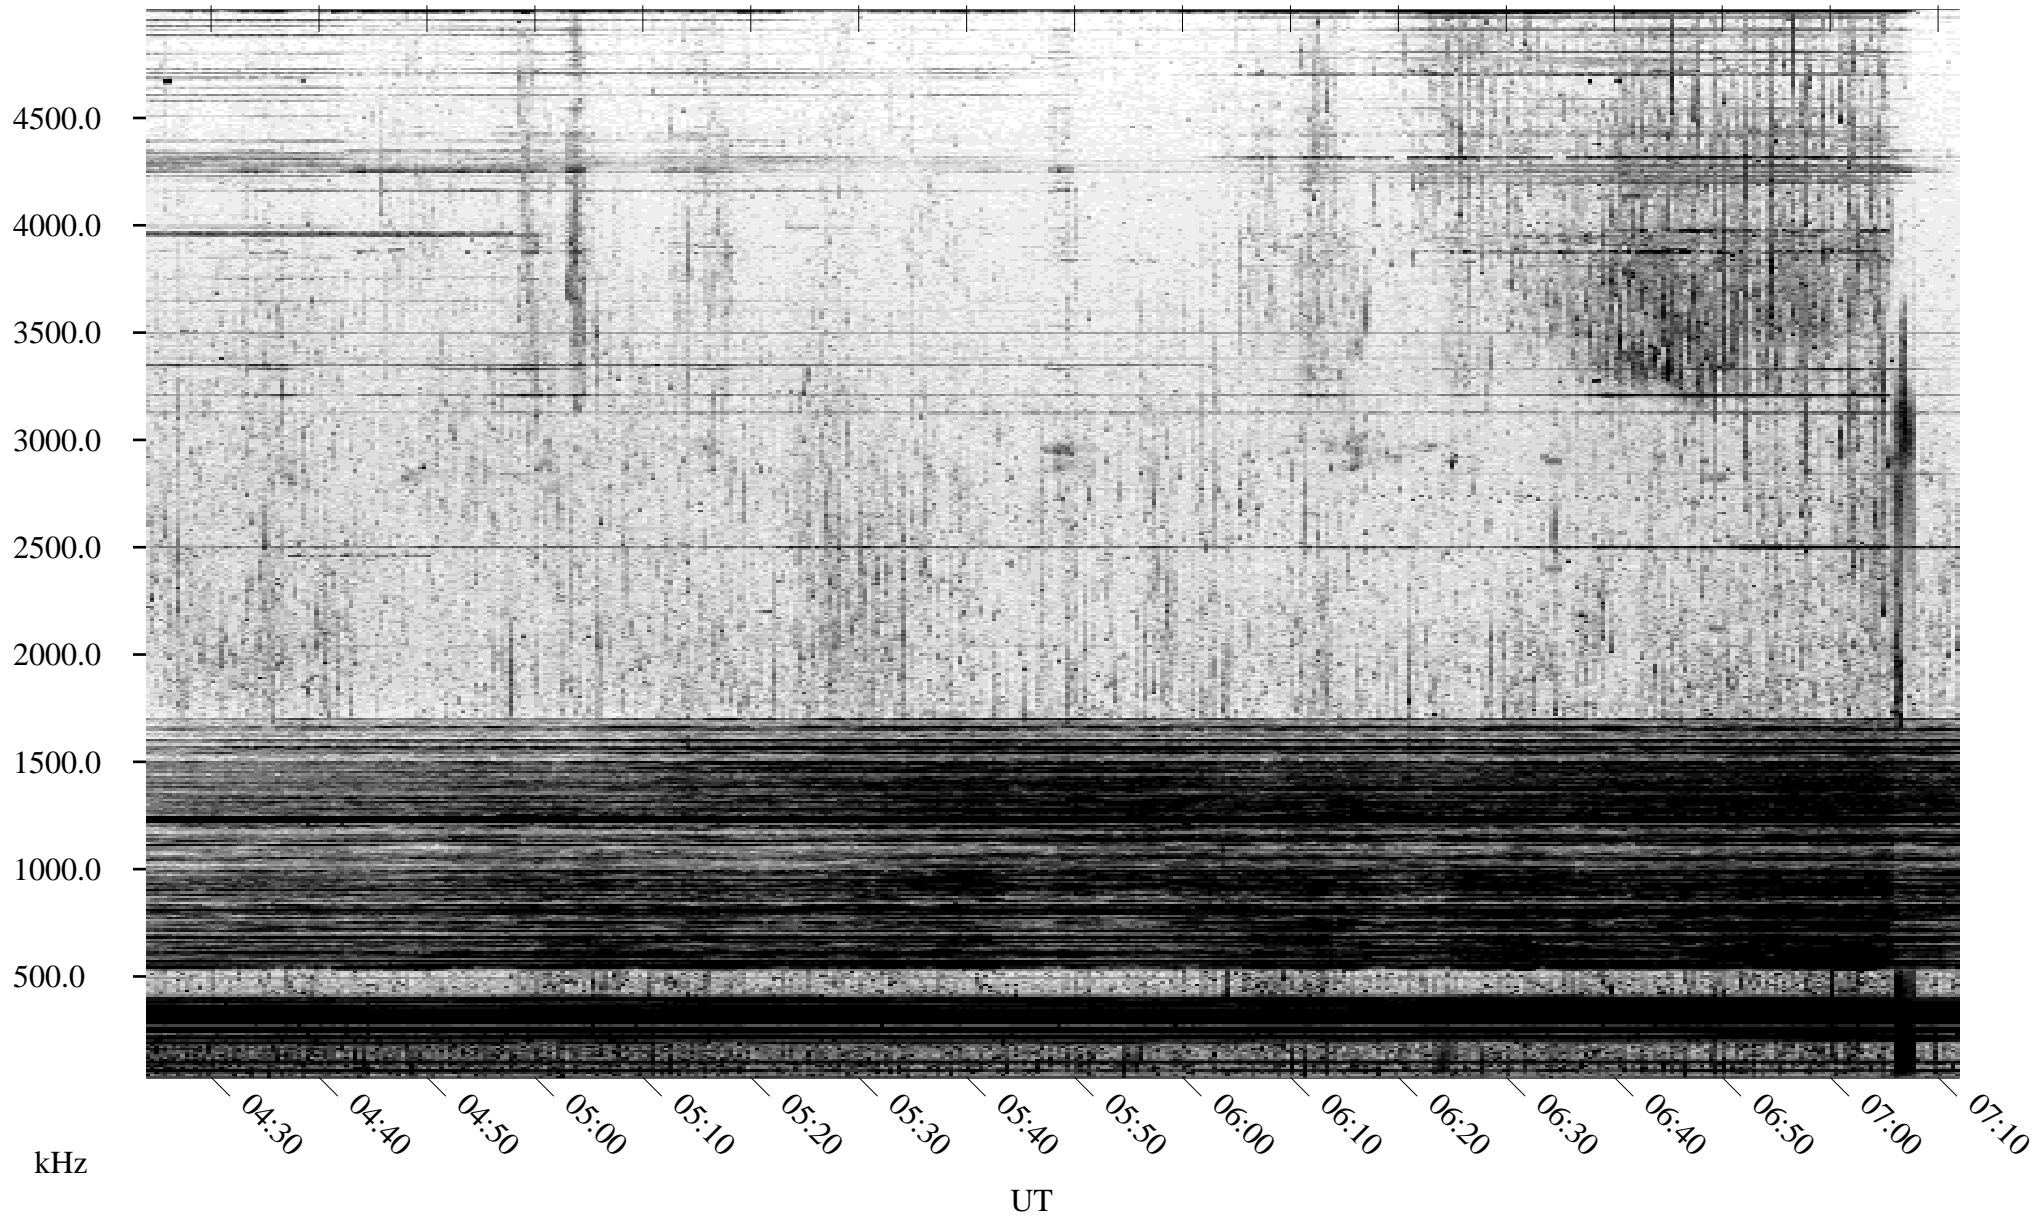

04/20/2005 Churchill, Manitoba

Linear Scale Black = 161 White = 15

ch05110l.r00m max_12

Page 1

04/20/2005 Churchill, Manitoba

Linear Scale Black = 161 White = 15

ch05110l.r00m max_12

Page 2

04/21/2005 Churchill, Manitoba

Linear Scale Black = 161 White = 15

ch05110l.r00m max_12

Page 3

04/21/2005 Churchill, Manitoba

Linear Scale Black = 161 White = 15

ch05110l.r00m max_12

Page 4

04/21/2005 Churchill, Manitoba

Linear Scale Black = 161 White = 15

ch05110l.r00m max_12

Page 5

04/21/2005 Churchill, Manitoba

Linear Scale Black = 161 White = 15

ch05110l.r00m max_12

Page 6

04/21/2005 Churchill, Manitoba

Linear Scale Black = 161 White = 15

ch05110l.r00m max_12

Page 7

04/21/2005 Churchill, Manitoba

Linear Scale Black = 161 White = 15

ch05110l.r00m max_12