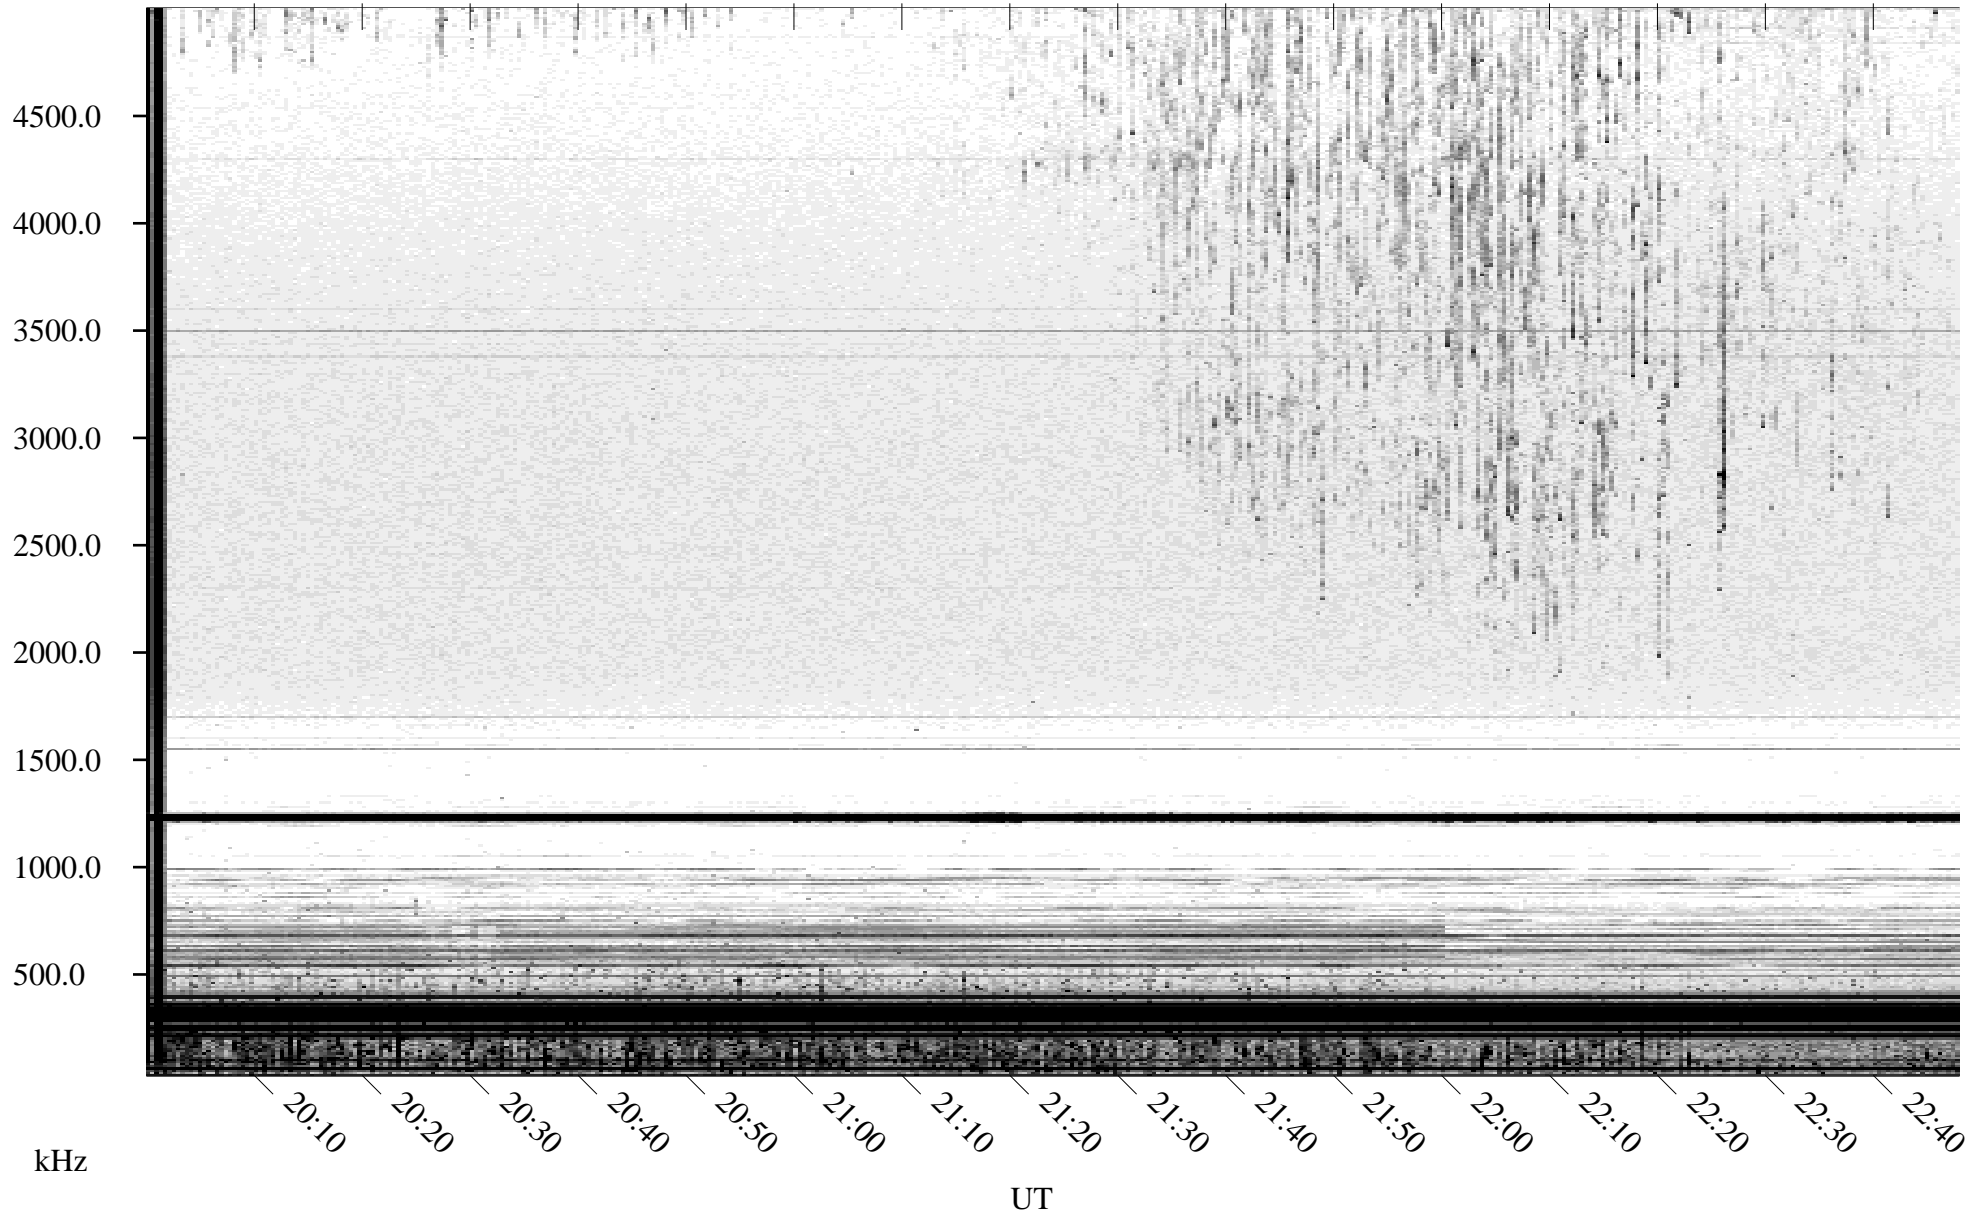

04/20/2005 Churchill, Manitoba

Linear Scale Black = 161 White = 15

ch05110l.r00m max_12

Page 1

04/20/2005 Churchill, Manitoba

Linear Scale Black = 161 White = 15

ch05110l.r00m max_12

Page 2

04/21/2005 Churchill, Manitoba

Linear Scale Black = 161 White = 15

ch05110l.r00m max_12

Page 3

04/21/2005 Churchill, Manitoba

Linear Scale Black = 161 White = 15

ch05110l.r00m max_12

Page 4

04/21/2005 Churchill, Manitoba

Linear Scale Black = 161 White = 15

ch05110l.r00m max_12

Page 5

04/21/2005 Churchill, Manitoba

Linear Scale Black = 161 White = 15

ch05110l.r00m max_12

Page 6

04/21/2005 Churchill, Manitoba

Linear Scale Black = 161 White = 15

ch05110l.r00m max_12

Page 7

04/21/2005 Churchill, Manitoba

Linear Scale Black = 161 White = 15

ch05110l.r00m max_12