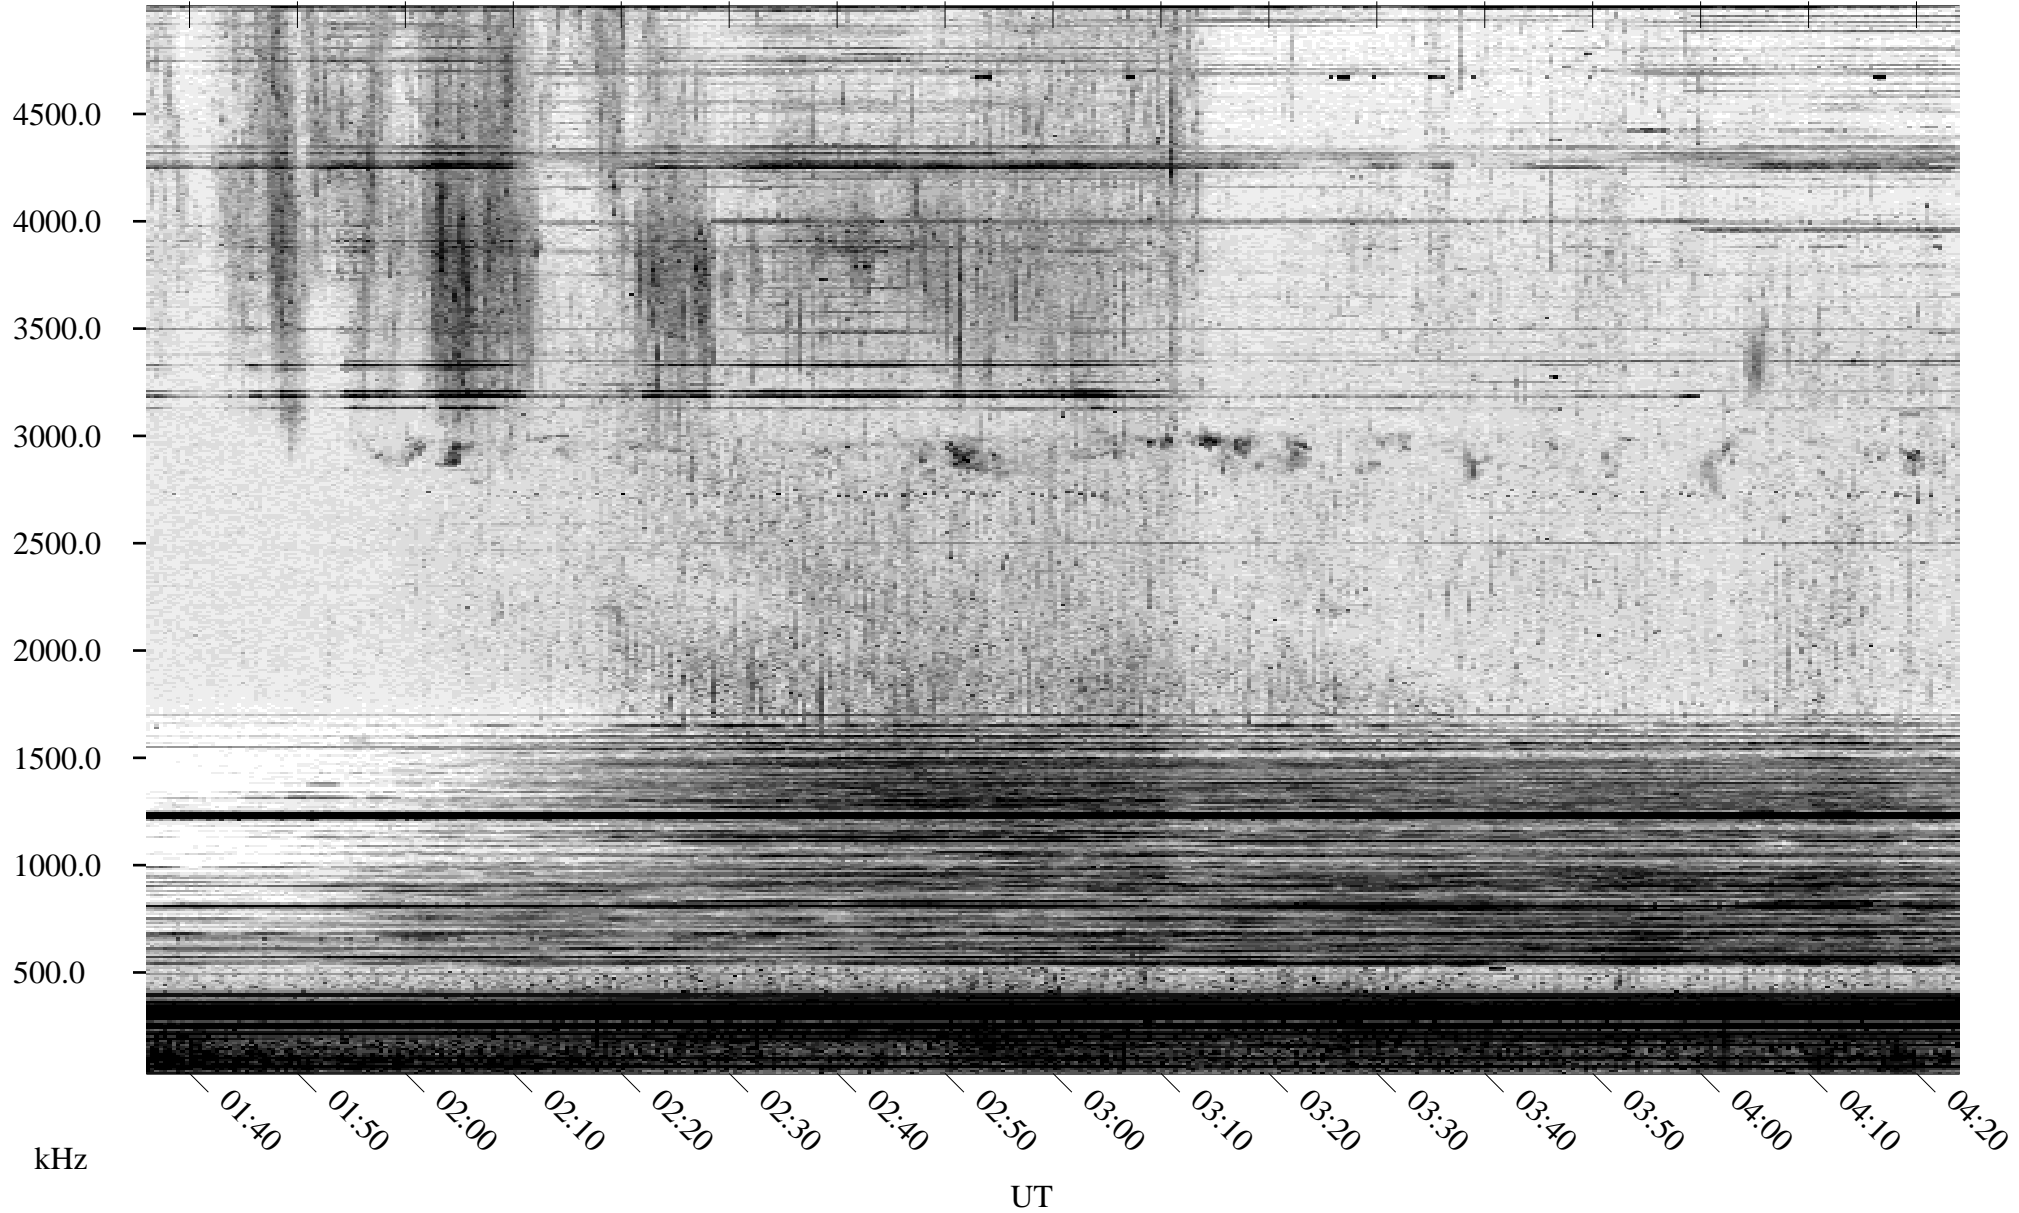

04/20/2005 Churchill, Manitoba

Linear Scale Black = 161 White = 15

ch05110l.r00m max_12

Page 1

04/20/2005 Churchill, Manitoba

Linear Scale Black = 161 White = 15

ch05110l.r00m max_12

Page 2

04/21/2005 Churchill, Manitoba

Linear Scale Black = 161 White = 15

ch05110l.r00m max_12

Page 3

04/21/2005 Churchill, Manitoba

Linear Scale Black = 161 White = 15

ch05110l.r00m max_12

Page 4

04/21/2005 Churchill, Manitoba

Linear Scale Black = 161 White = 15

ch05110l.r00m max_12

Page 5

04/21/2005 Churchill, Manitoba

Linear Scale Black = 161 White = 15

ch05110l.r00m max_12

Page 6

04/21/2005 Churchill, Manitoba

Linear Scale Black = 161 White = 15

ch05110l.r00m max_12

Page 7

04/21/2005 Churchill, Manitoba

Linear Scale Black = 161 White = 15

ch05110l.r00m max_12