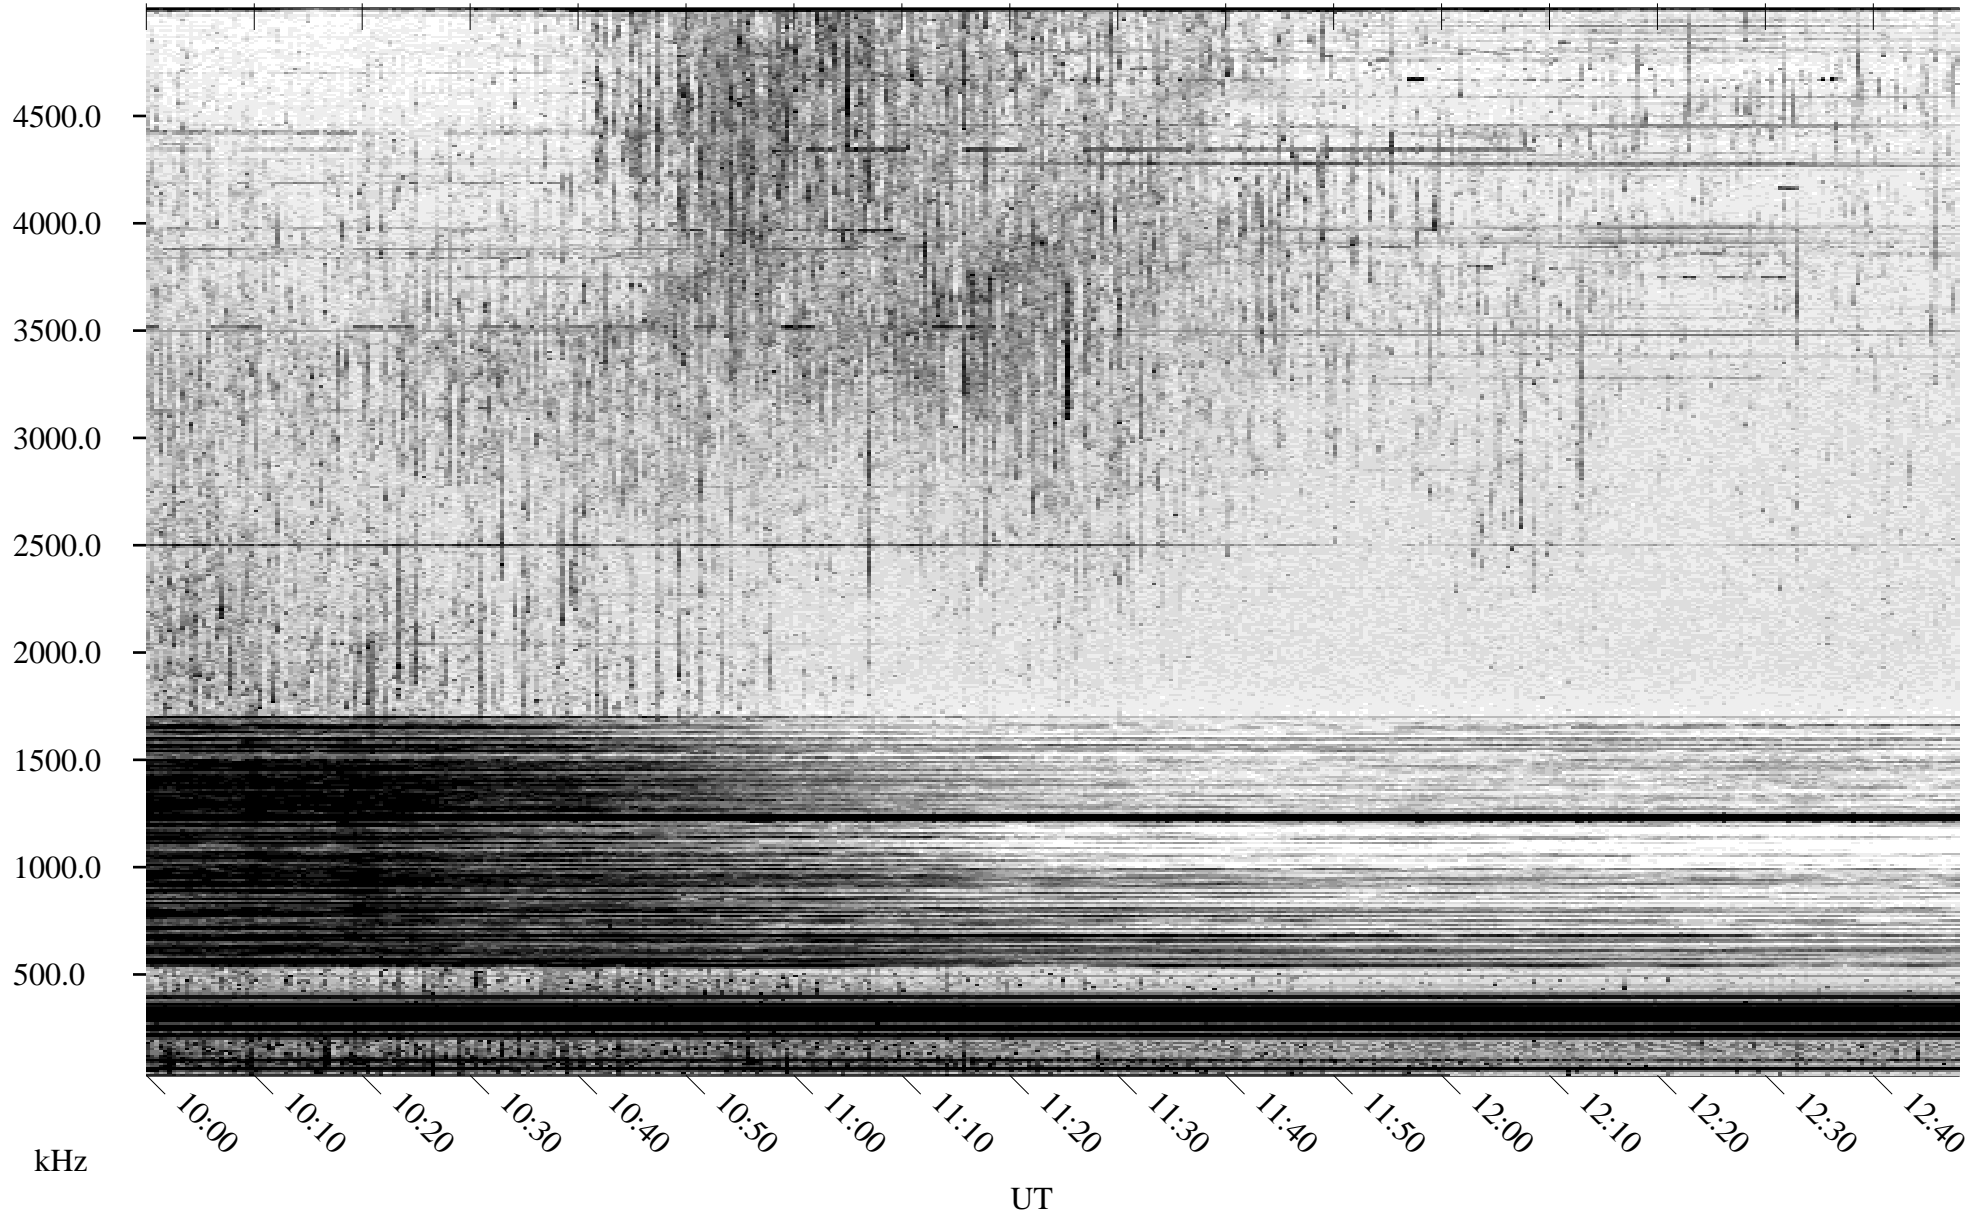

04/20/2005 Churchill, Manitoba

Linear Scale Black = 161 White = 15

ch05110l.r00m max_12

Page 1

04/20/2005 Churchill, Manitoba

Linear Scale Black = 161 White = 15

ch05110l.r00m max_12

Page 2

04/21/2005 Churchill, Manitoba

Linear Scale Black = 161 White = 15

ch05110l.r00m max_12

Page 3

04/21/2005 Churchill, Manitoba

Linear Scale Black = 161 White = 15

ch05110l.r00m max_12

Page 4

04/21/2005 Churchill, Manitoba

Linear Scale Black = 161 White = 15

ch05110l.r00m max_12

Page 5

04/21/2005 Churchill, Manitoba

Linear Scale Black = 161 White = 15

ch05110l.r00m max_12

Page 6

04/21/2005 Churchill, Manitoba

Linear Scale Black = 161 White = 15

ch05110l.r00m max_12

Page 7

04/21/2005 Churchill, Manitoba

Linear Scale Black = 161 White = 15

ch05110l.r00m max_12