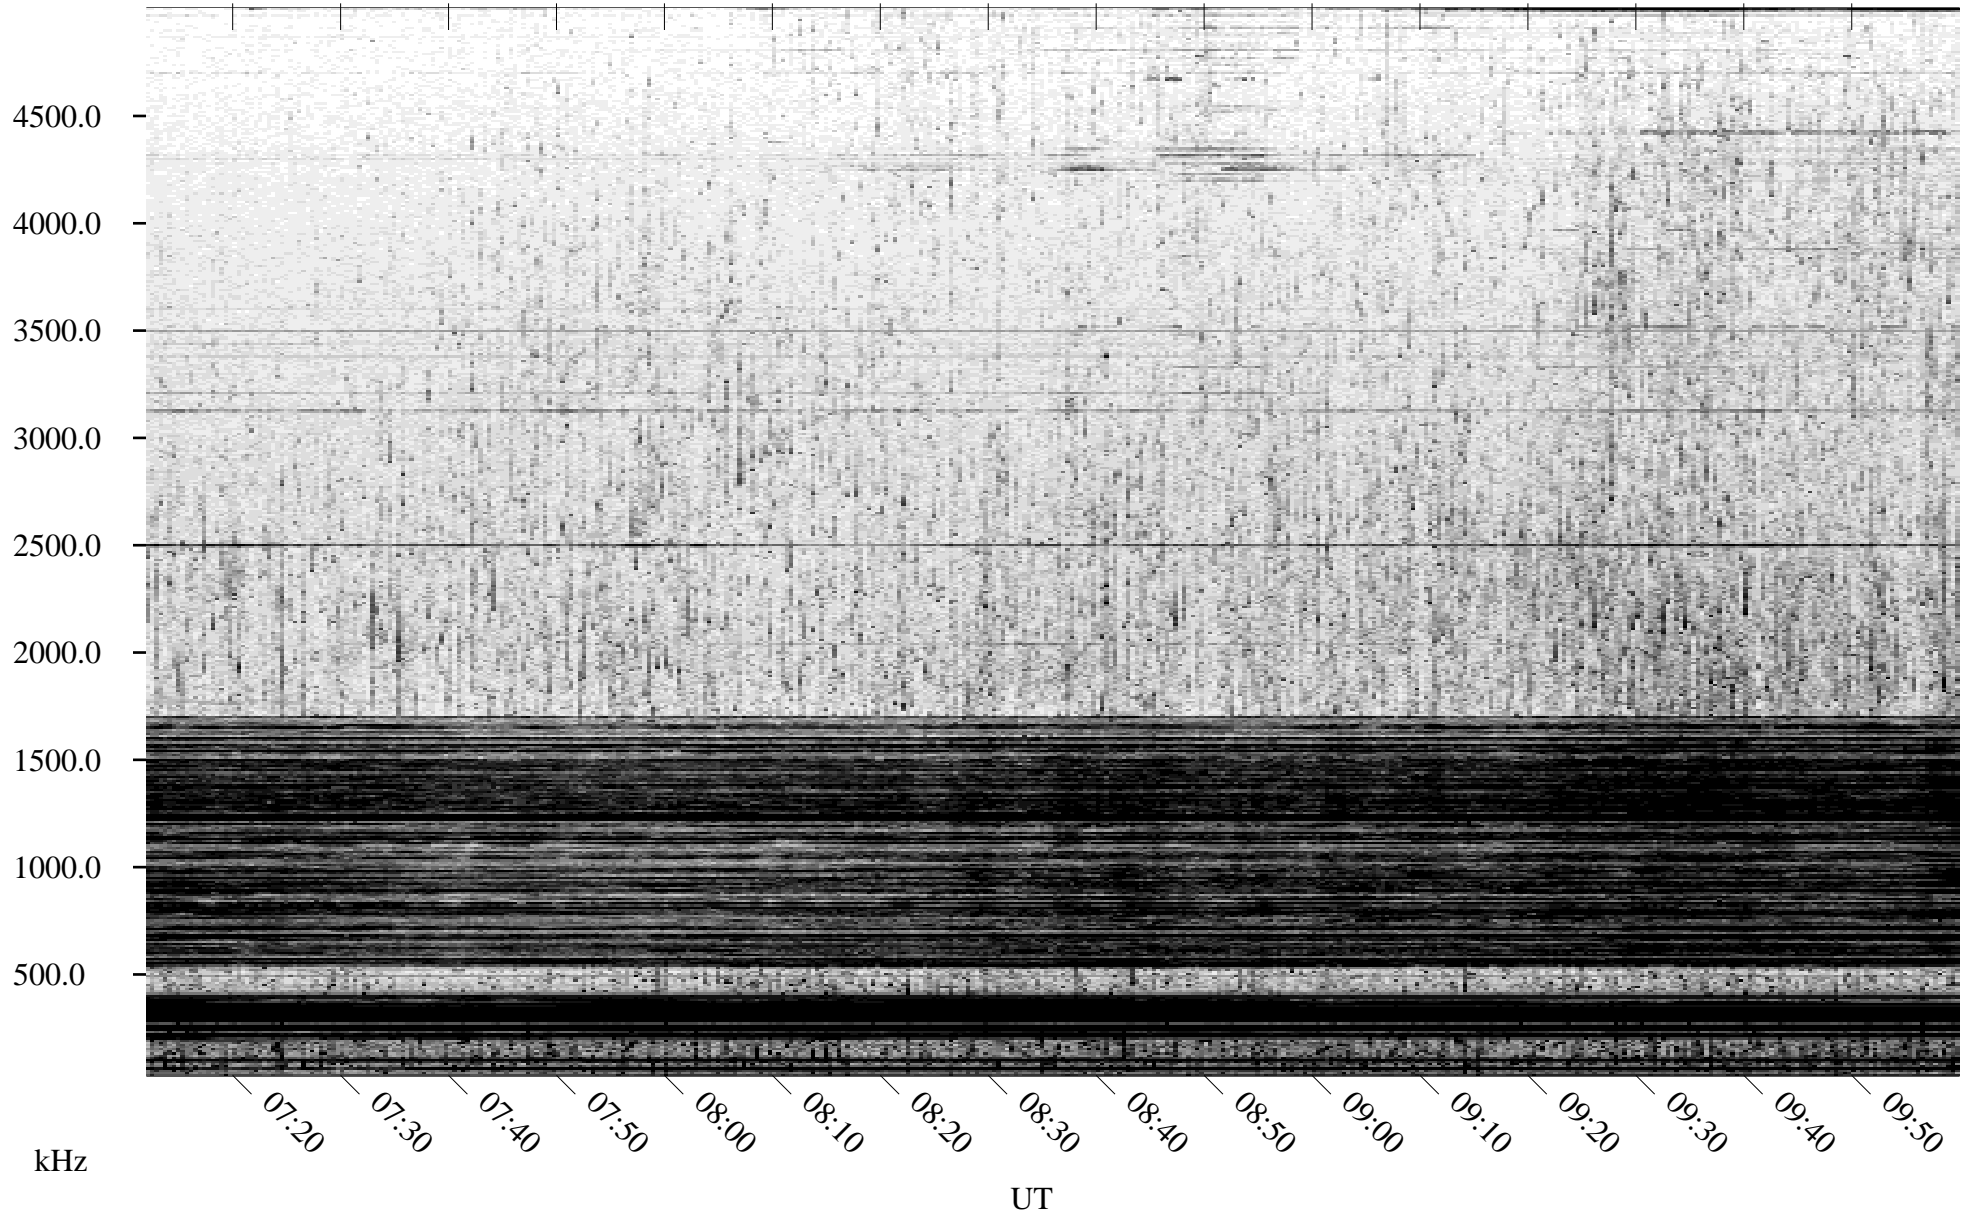

04/20/2005 Churchill, Manitoba

Linear Scale Black = 161 White = 15

ch05110l.r00m max_12

Page 1

04/20/2005 Churchill, Manitoba

Linear Scale Black = 161 White = 15

ch05110l.r00m max_12

Page 2

04/21/2005 Churchill, Manitoba

Linear Scale Black = 161 White = 15

ch05110l.r00m max_12

Page 3

04/21/2005 Churchill, Manitoba

Linear Scale Black = 161 White = 15

ch05110l.r00m max_12

Page 4

04/21/2005 Churchill, Manitoba

Linear Scale Black = 161 White = 15

ch05110l.r00m max_12

Page 5

04/21/2005 Churchill, Manitoba

Linear Scale Black = 161 White = 15

ch05110l.r00m max_12

Page 6

04/21/2005 Churchill, Manitoba

Linear Scale Black = 161 White = 15

ch05110l.r00m max_12

Page 7

04/21/2005 Churchill, Manitoba

Linear Scale Black = 161 White = 15

ch05110l.r00m max_12