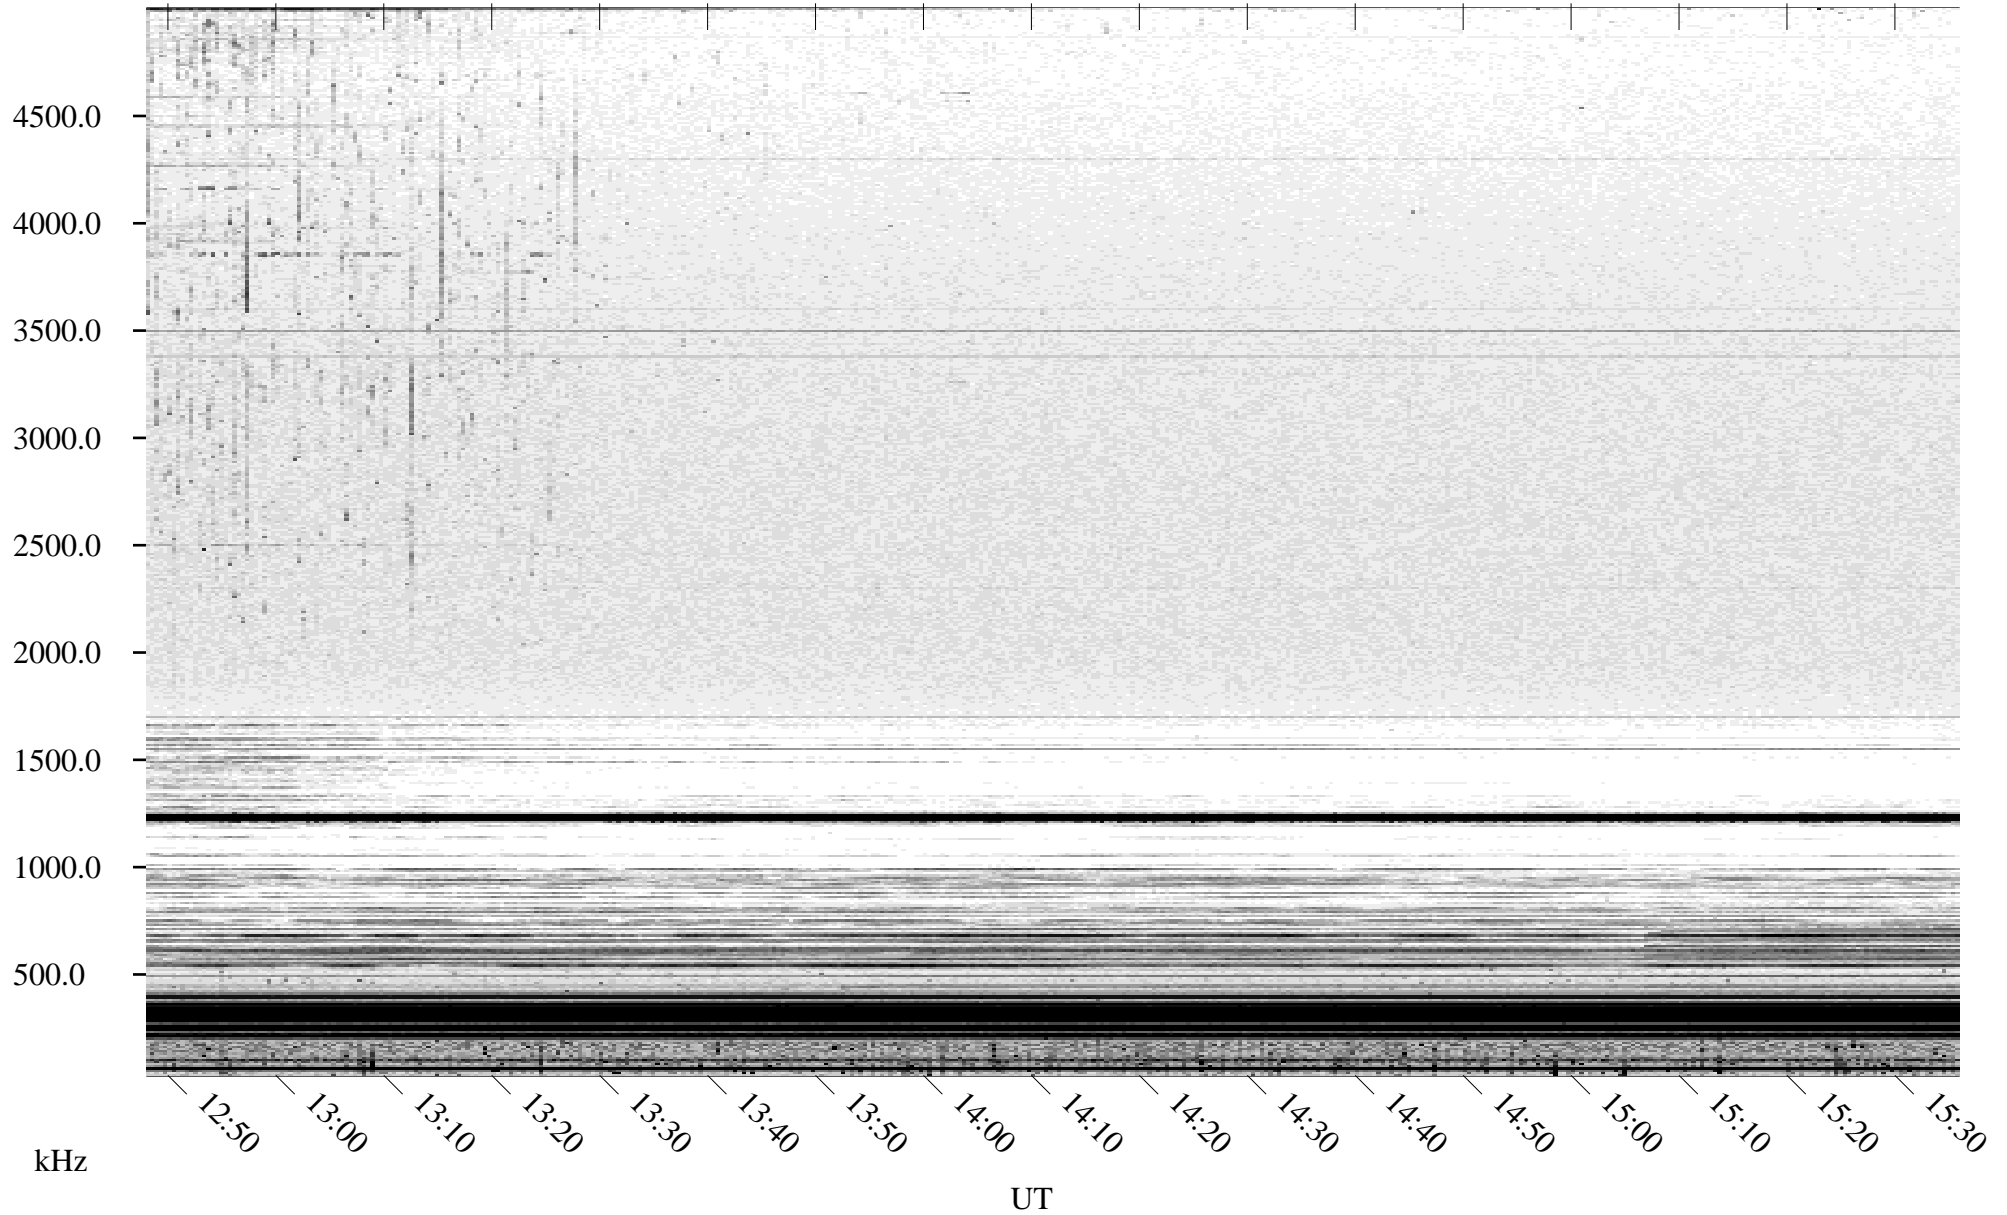

04/20/2005 Churchill, Manitoba

Linear Scale Black = 161 White = 15

ch05110l.r00m max_12

Page 1

04/20/2005 Churchill, Manitoba

Linear Scale Black = 161 White = 15

ch05110l.r00m max_12

Page 2

04/21/2005 Churchill, Manitoba

Linear Scale Black = 161 White = 15

ch05110l.r00m max_12

Page 3

04/21/2005 Churchill, Manitoba

Linear Scale Black = 161 White = 15

ch05110l.r00m max_12

Page 4

04/21/2005 Churchill, Manitoba

Linear Scale Black = 161 White = 15

ch05110l.r00m max_12

Page 5

04/21/2005 Churchill, Manitoba

Linear Scale Black = 161 White = 15

ch05110l.r00m max_12

Page 6

04/21/2005 Churchill, Manitoba

Linear Scale Black = 161 White = 15

ch05110l.r00m max_12

Page 7

04/21/2005 Churchill, Manitoba

Linear Scale Black = 161 White = 15

ch05110l.r00m max_12