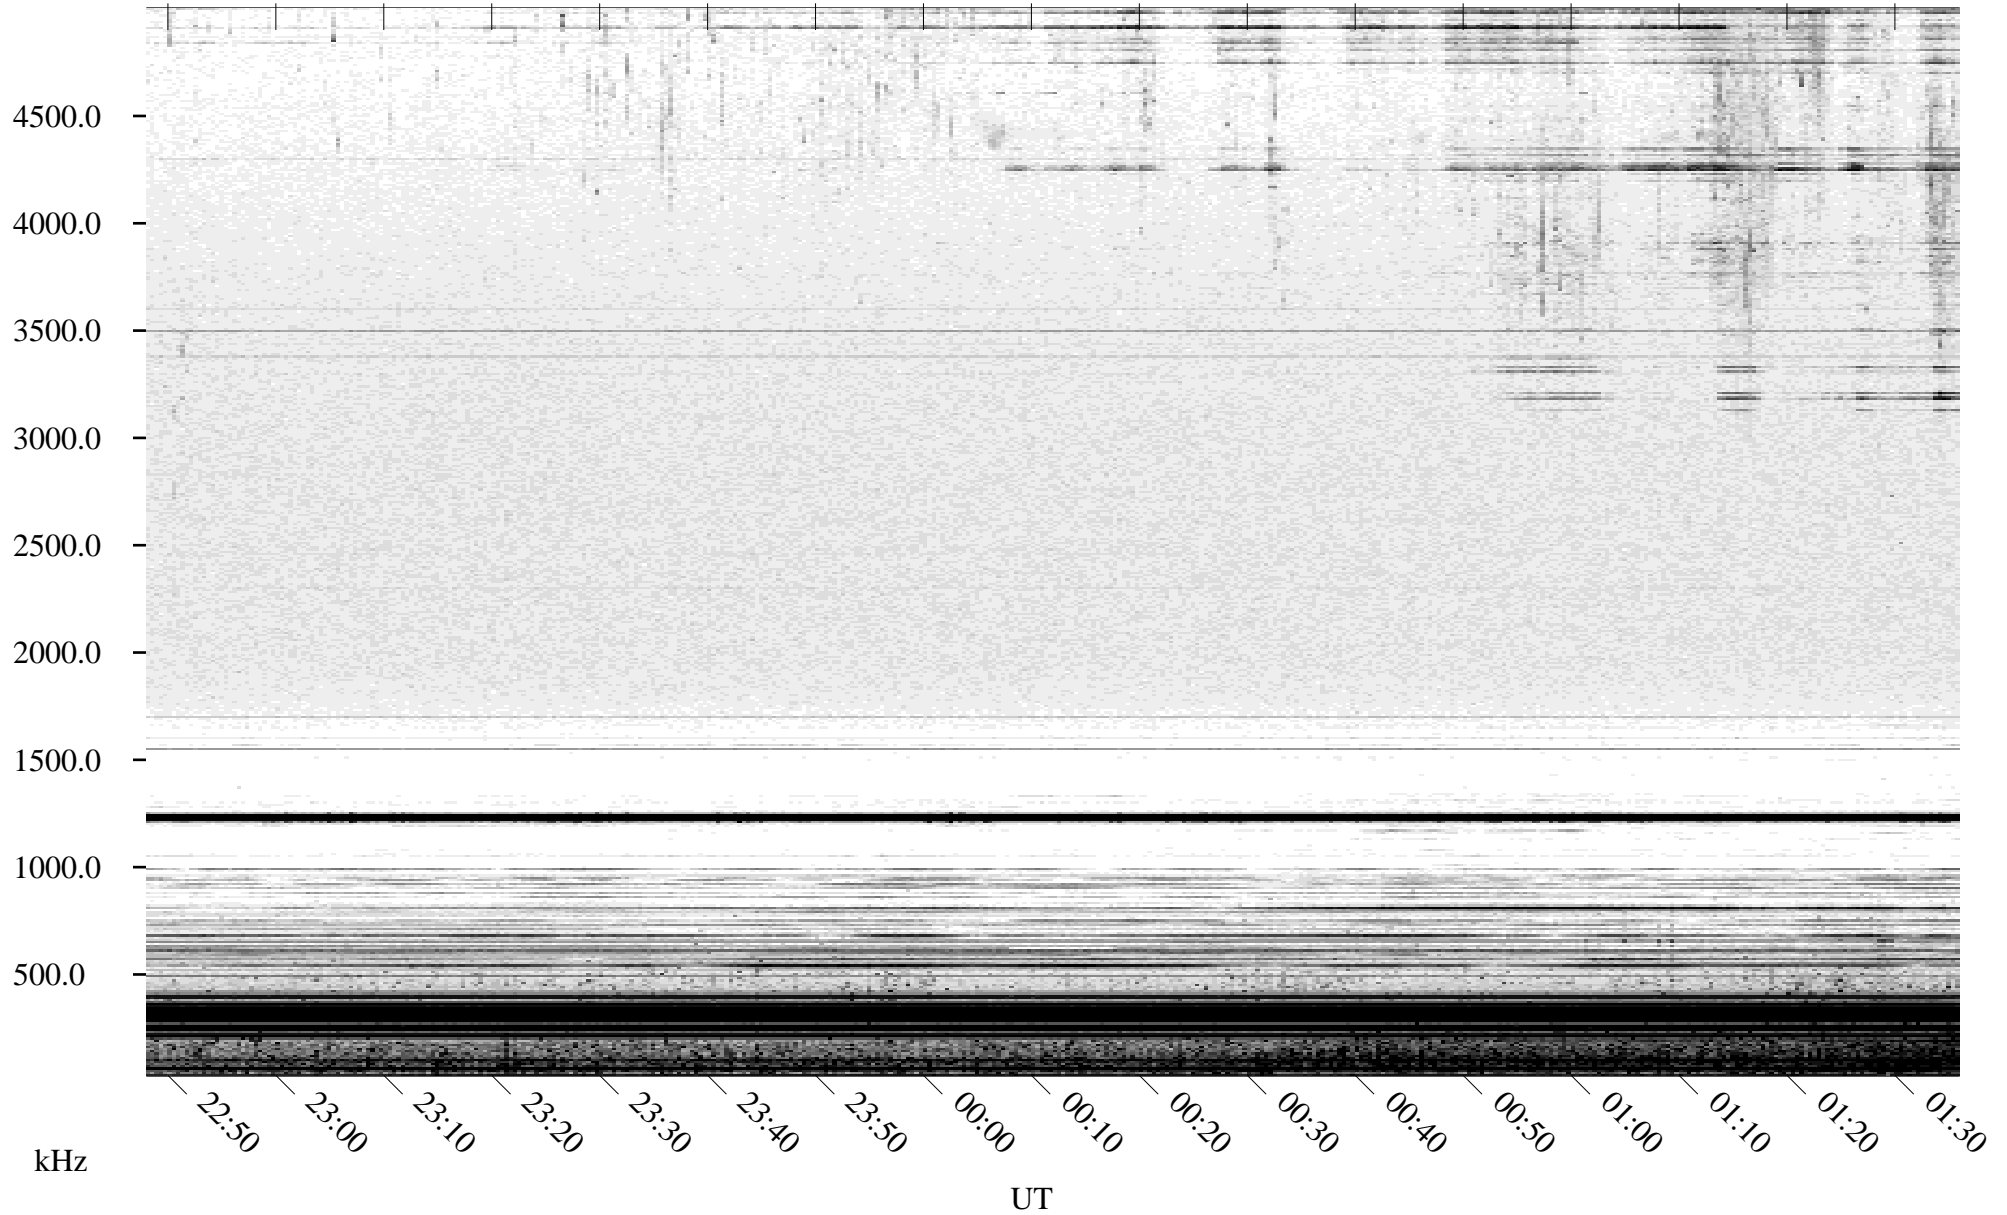

04/20/2005 Churchill, Manitoba

Linear Scale Black = 161 White = 15

ch05110l.r00m max_12

Page 1

04/20/2005 Churchill, Manitoba

Linear Scale Black = 161 White = 15

ch05110l.r00m max_12

Page 2

04/21/2005 Churchill, Manitoba

Linear Scale Black = 161 White = 15

ch05110l.r00m max_12

Page 3

04/21/2005 Churchill, Manitoba

Linear Scale Black = 161 White = 15

ch05110l.r00m max_12

Page 4

04/21/2005 Churchill, Manitoba

Linear Scale Black = 161 White = 15

ch05110l.r00m max_12

Page 5

04/21/2005 Churchill, Manitoba

Linear Scale Black = 161 White = 15

ch05110l.r00m max_12

Page 6

04/21/2005 Churchill, Manitoba

Linear Scale Black = 161 White = 15

ch05110l.r00m max_12

Page 7

04/21/2005 Churchill, Manitoba

Linear Scale Black = 161 White = 15

ch05110l.r00m max_12