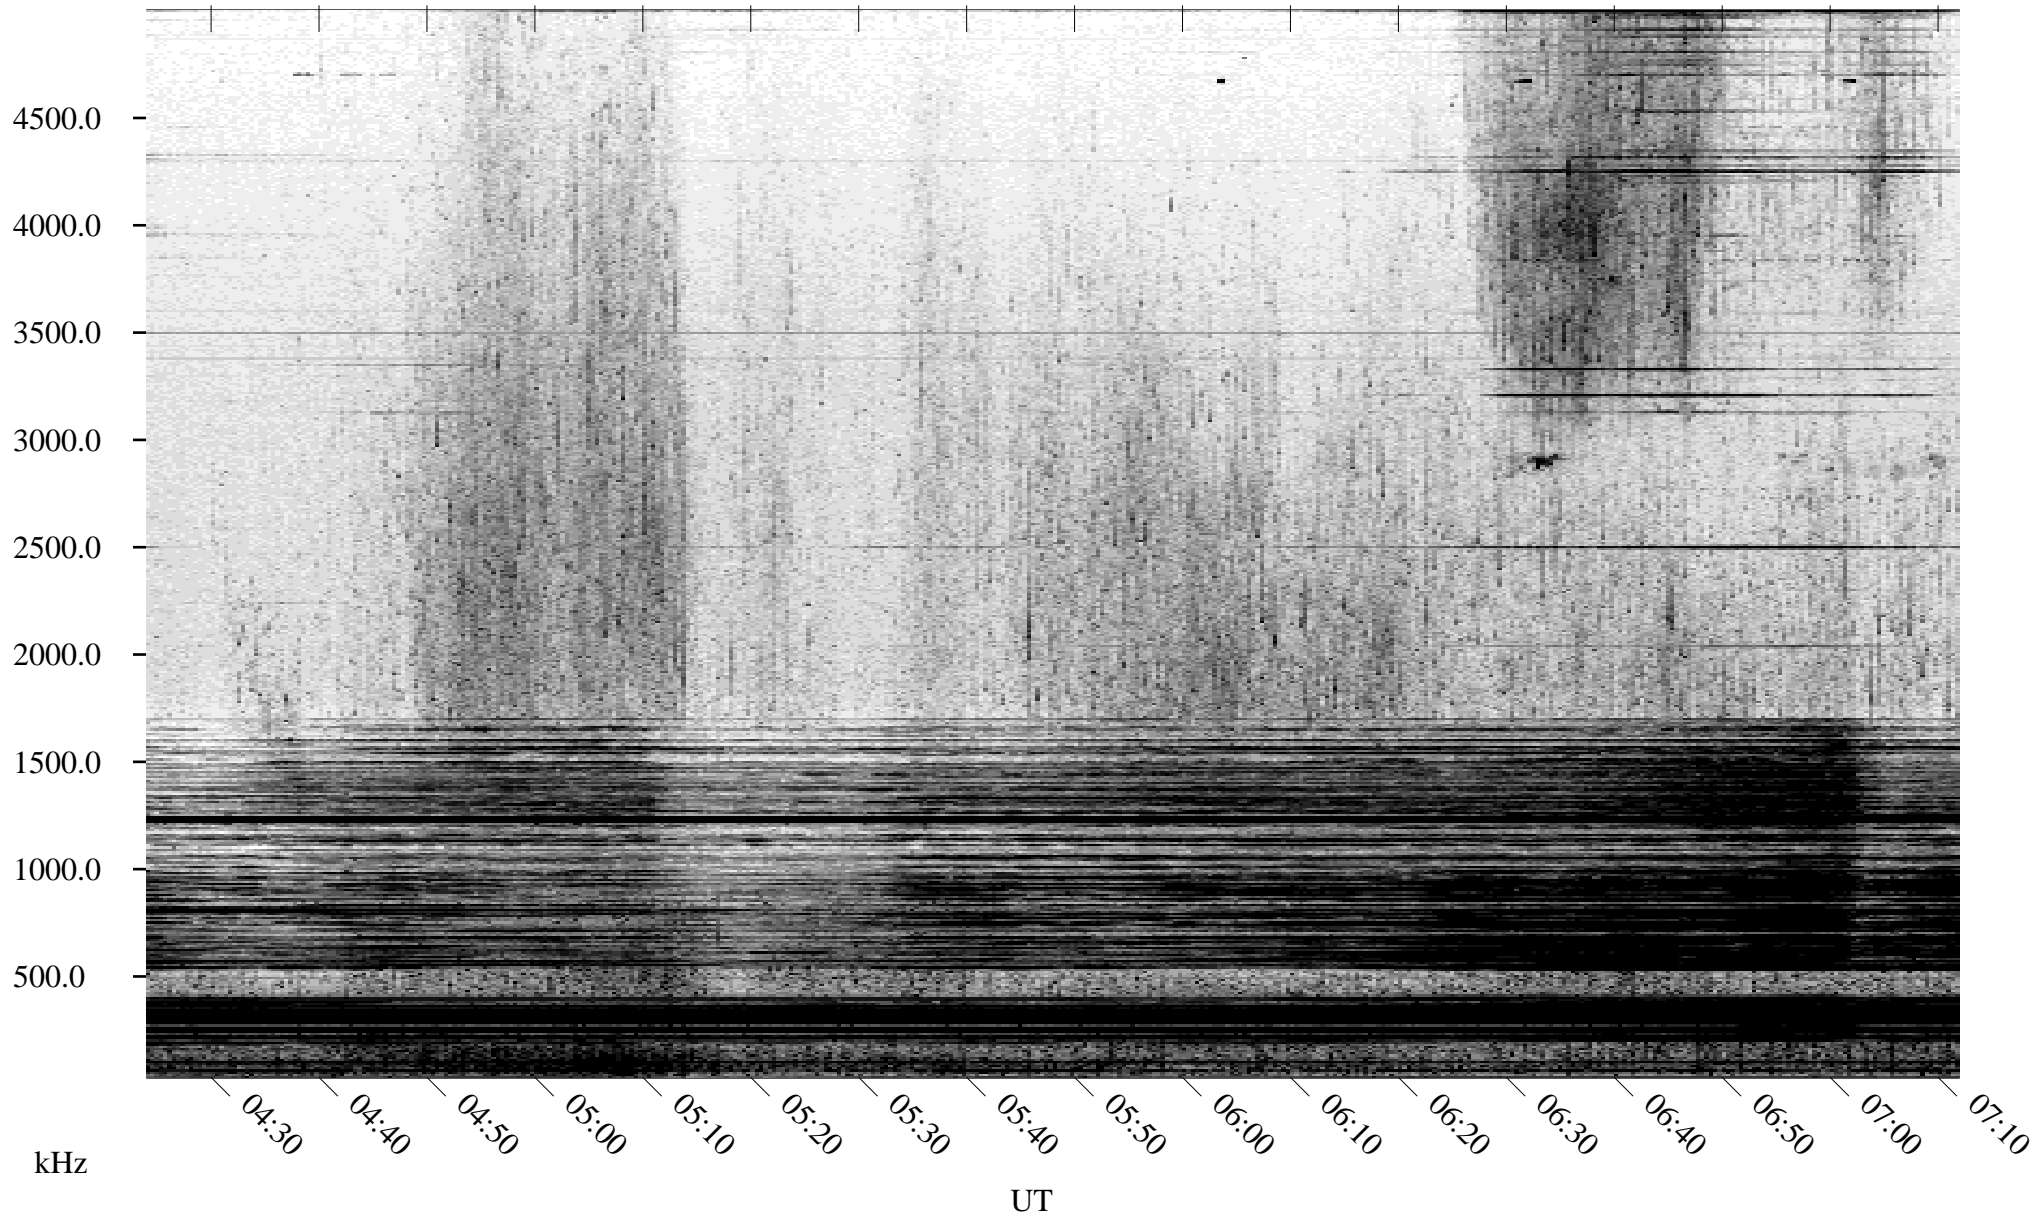

04/21/2005 Churchill, Manitoba

Linear Scale Black = 161 White = 15

ch051111l.r00m max_12

Page 1

04/21/2005 Churchill, Manitoba

Linear Scale Black = 161 White = 15

ch051111l.r00m max_12

Page 2

04/22/2005 Churchill, Manitoba

Linear Scale Black = 161 White = 15

ch051111l.r00m max_12

Page 3

04/22/2005 Churchill, Manitoba

Linear Scale Black = 161 White = 15

ch051111l.r00m max_12

Page 4

04/22/2005 Churchill, Manitoba

Linear Scale Black = 161 White = 15

ch051111l.r00m max_12

Page 5

04/22/2005 Churchill, Manitoba

Linear Scale Black = 161 White = 15

ch051111l.r00m max_12

Page 6

04/22/2005 Churchill, Manitoba

Linear Scale Black = 161 White = 15

ch051111l.r00m max_12

Page 7

04/22/2005 Churchill, Manitoba

Linear Scale Black = 161 White = 15

ch051111l.r00m max_12

Page 8