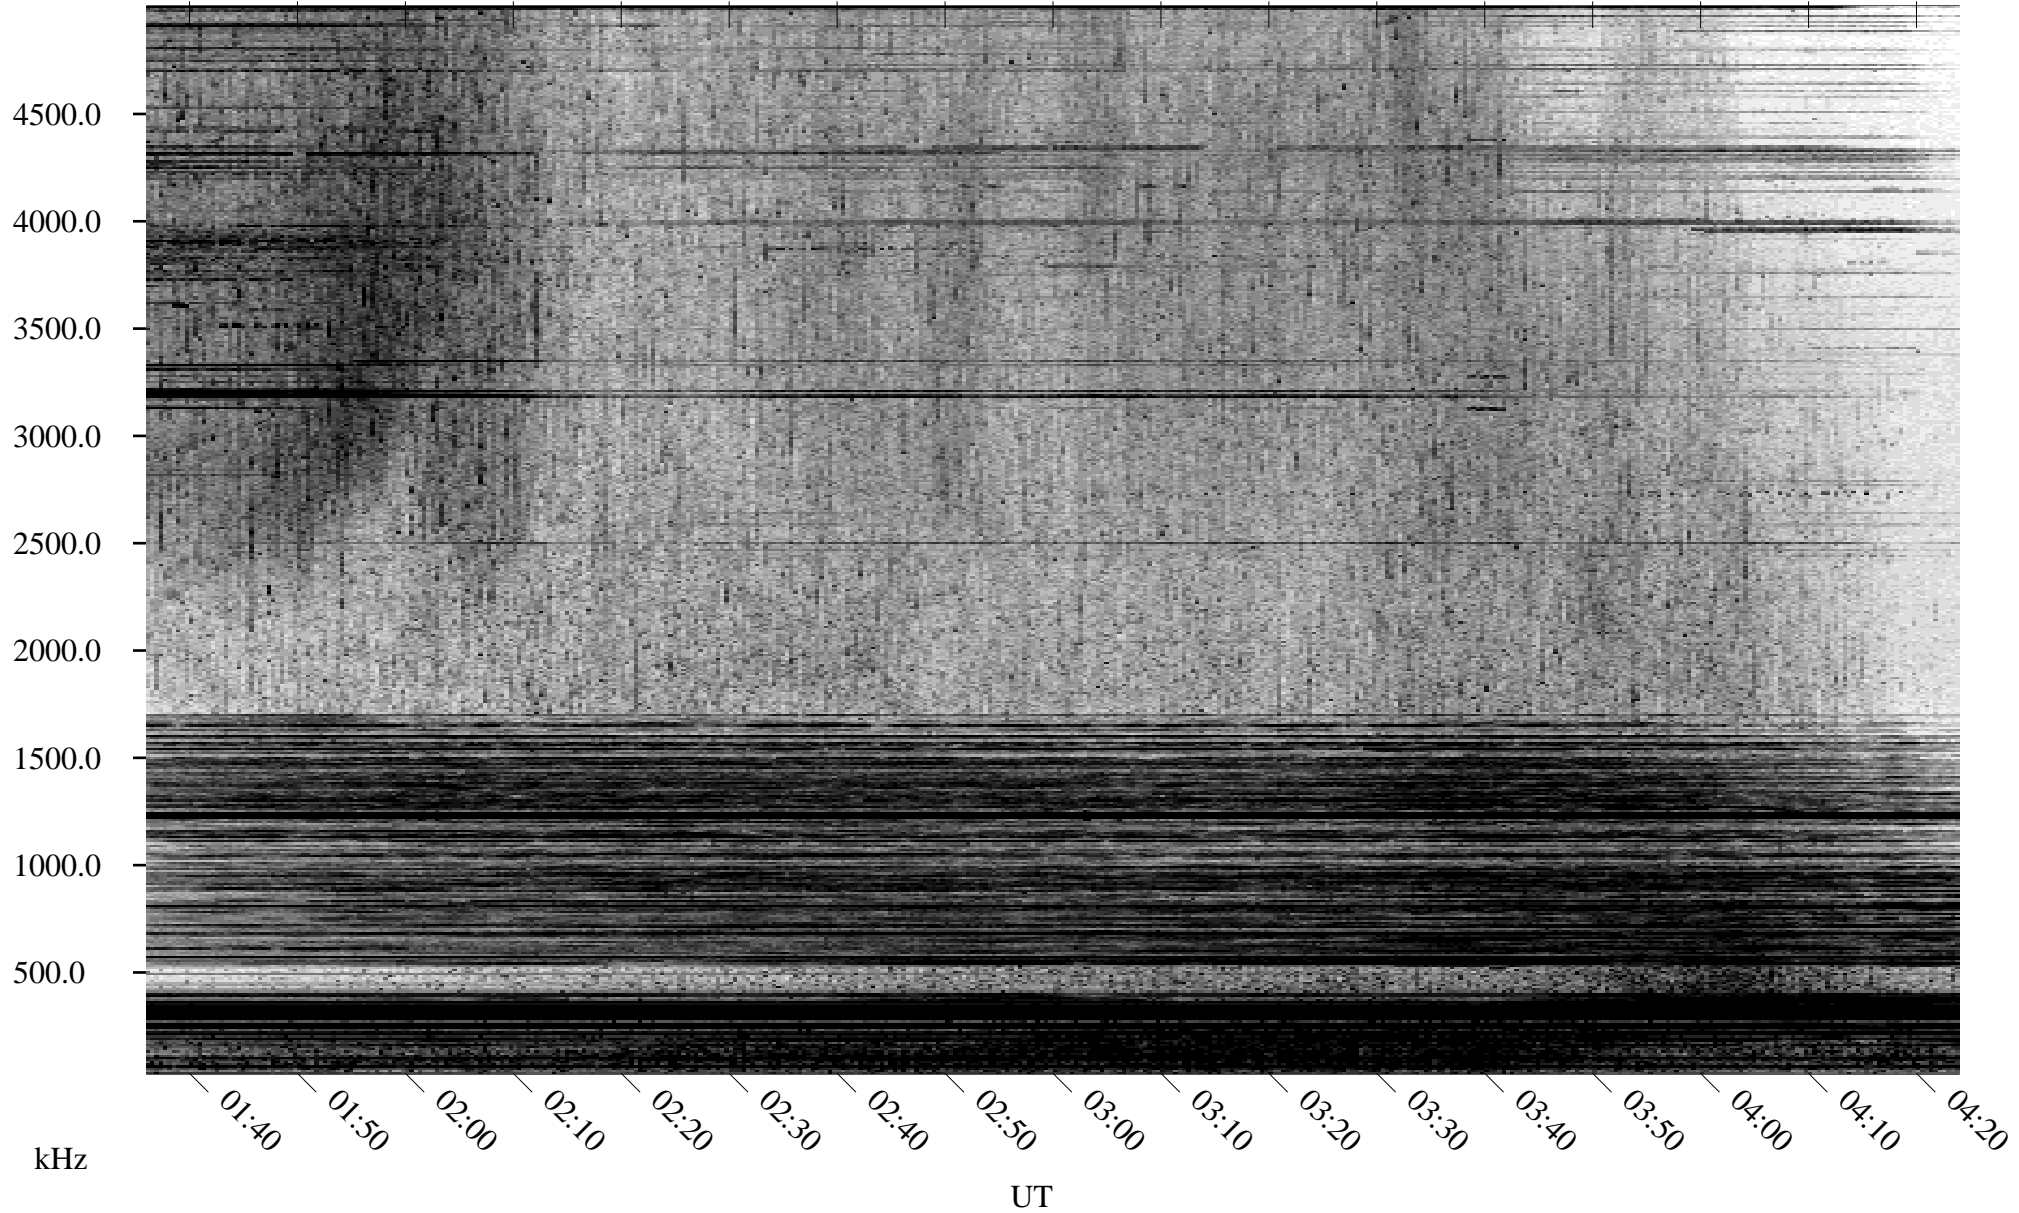

04/21/2005 Churchill, Manitoba

Linear Scale Black = 161 White = 15

ch051111l.r00m max_12

Page 1

04/21/2005 Churchill, Manitoba

Linear Scale Black = 161 White = 15

ch051111l.r00m max_12

Page 2

04/22/2005 Churchill, Manitoba

Linear Scale Black = 161 White = 15

ch051111l.r00m max_12

Page 3

04/22/2005 Churchill, Manitoba

Linear Scale Black = 161 White = 15

ch051111l.r00m max_12

Page 4

04/22/2005 Churchill, Manitoba

Linear Scale Black = 161 White = 15

ch051111l.r00m max_12

Page 5

04/22/2005 Churchill, Manitoba

Linear Scale Black = 161 White = 15

ch051111l.r00m max_12

Page 6

04/22/2005 Churchill, Manitoba

Linear Scale Black = 161 White = 15

ch051111l.r00m max_12

Page 7

04/22/2005 Churchill, Manitoba

Linear Scale Black = 161 White = 15

ch051111l.r00m max_12

Page 8