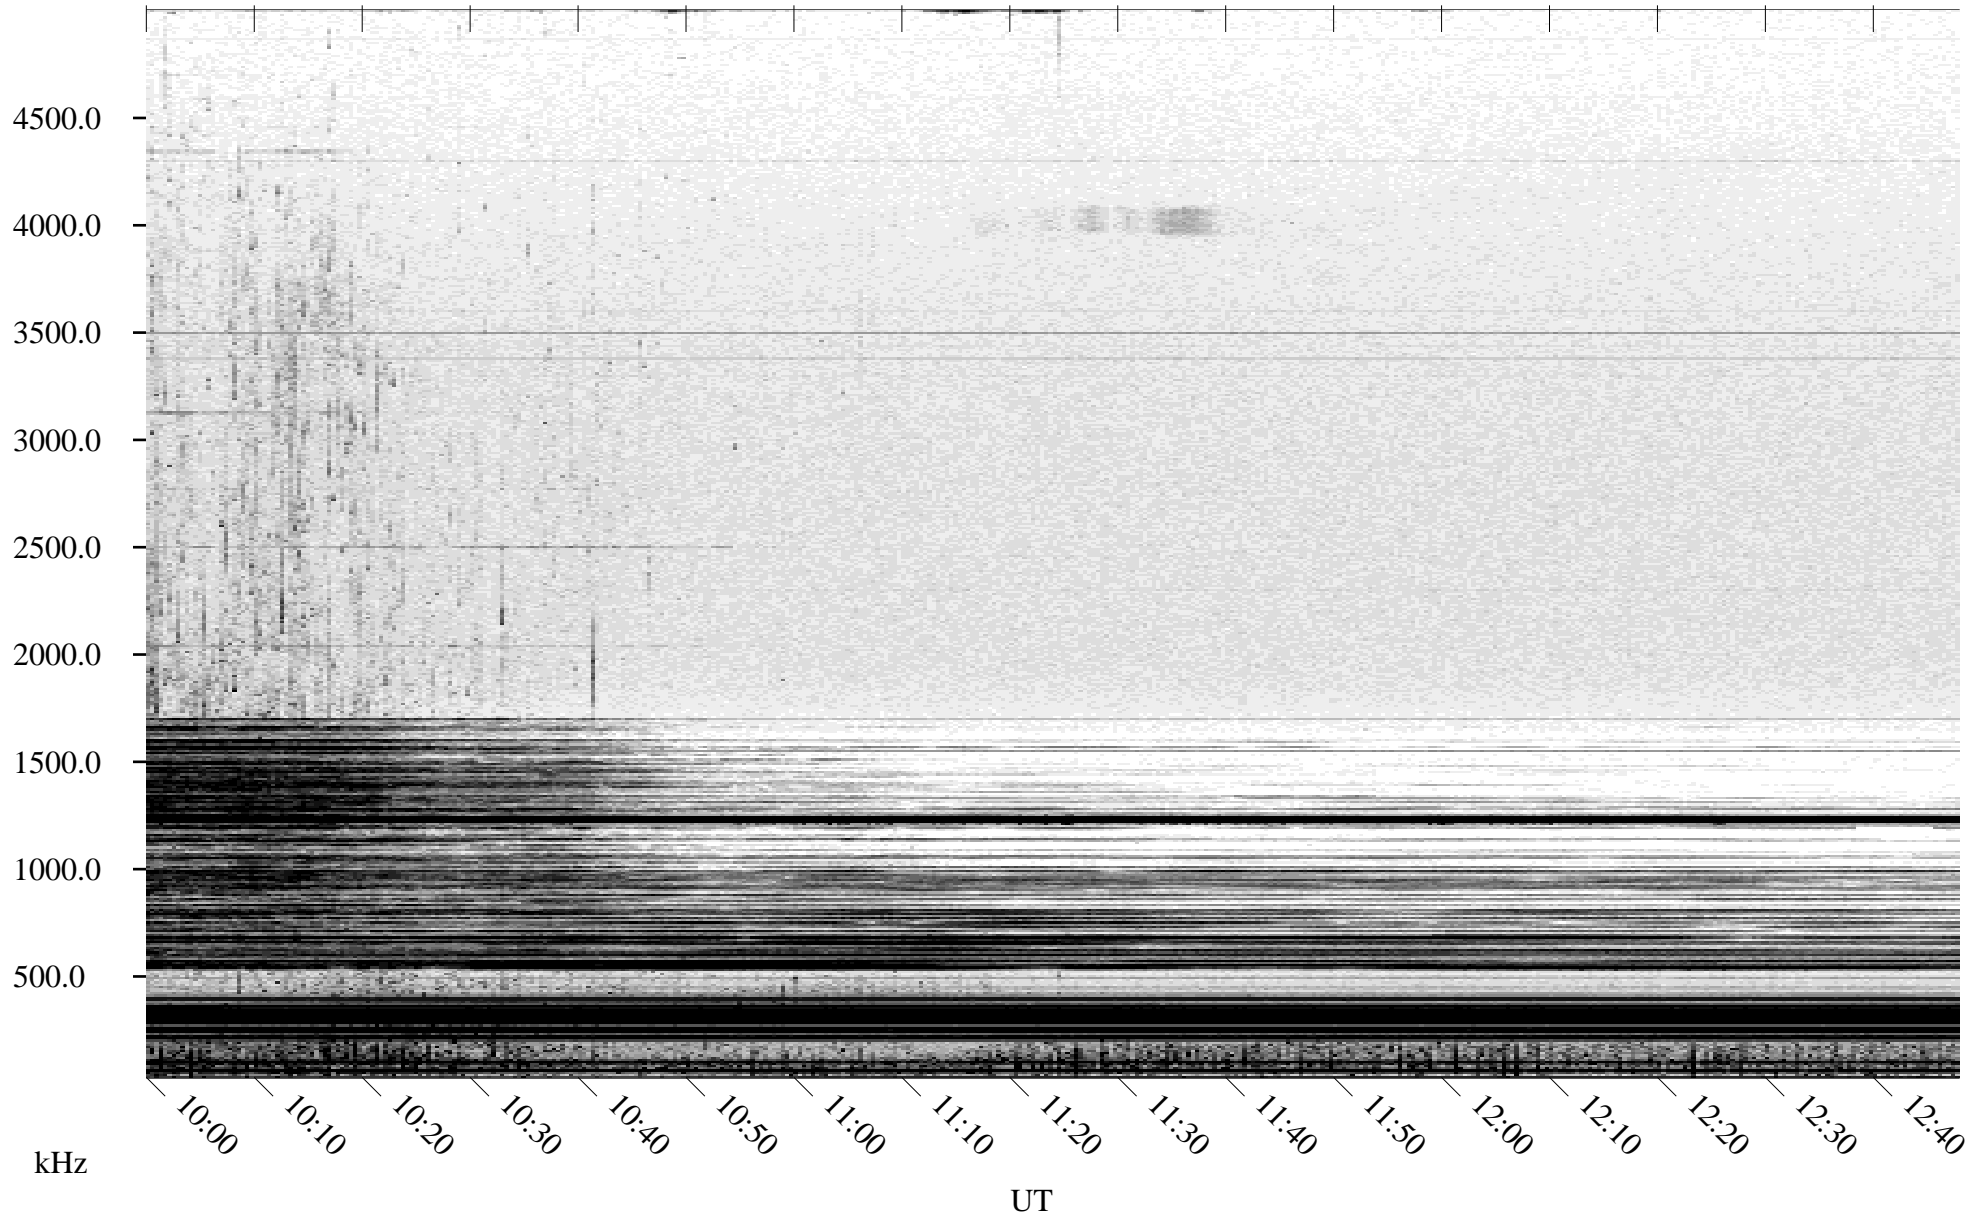

04/21/2005 Churchill, Manitoba

Linear Scale Black = 161 White = 15

ch051111l.r00m max_12

Page 1

04/21/2005 Churchill, Manitoba

Linear Scale Black = 161 White = 15

ch051111l.r00m max_12

Page 2

04/22/2005 Churchill, Manitoba

Linear Scale Black = 161 White = 15

ch051111l.r00m max_12

Page 3

04/22/2005 Churchill, Manitoba

Linear Scale Black = 161 White = 15

ch051111l.r00m max_12

Page 4

04/22/2005 Churchill, Manitoba

Linear Scale Black = 161 White = 15

ch051111l.r00m max_12

Page 5

04/22/2005 Churchill, Manitoba

Linear Scale Black = 161 White = 15

ch051111l.r00m max_12

Page 6

04/22/2005 Churchill, Manitoba

Linear Scale Black = 161 White = 15

ch051111l.r00m max_12

Page 7

04/22/2005 Churchill, Manitoba

Linear Scale Black = 161 White = 15

ch051111l.r00m max_12

Page 8