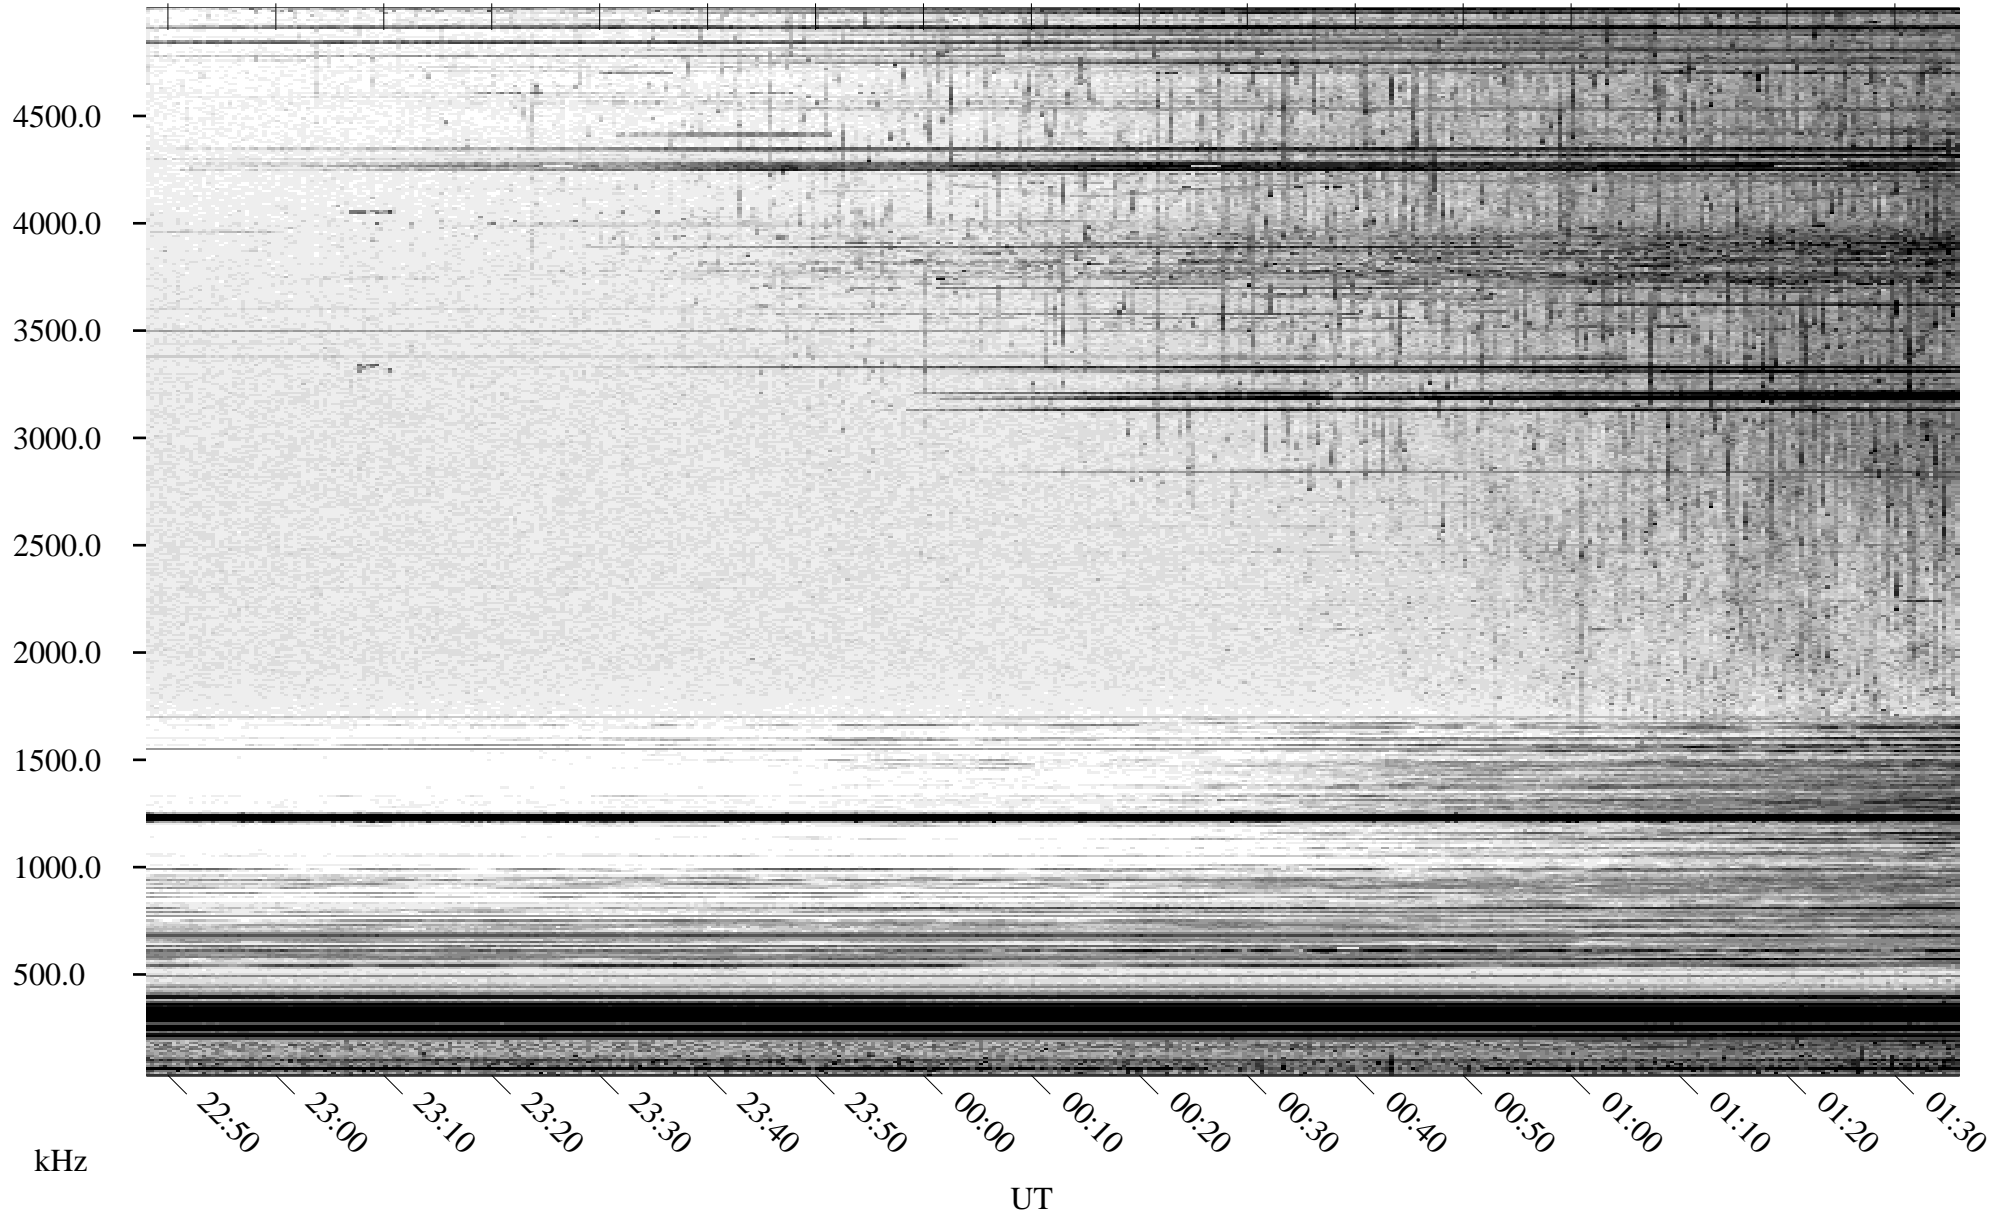

04/21/2005 Churchill, Manitoba

Linear Scale Black = 161 White = 15

ch051111l.r00m max_12

Page 1

04/21/2005 Churchill, Manitoba

Linear Scale Black = 161 White = 15

ch051111l.r00m max_12

Page 2

04/22/2005 Churchill, Manitoba

Linear Scale Black = 161 White = 15

ch051111l.r00m max_12

Page 3

04/22/2005 Churchill, Manitoba

Linear Scale Black = 161 White = 15

ch051111l.r00m max_12

Page 4

04/22/2005 Churchill, Manitoba

Linear Scale Black = 161 White = 15

ch051111l.r00m max_12

Page 5

04/22/2005 Churchill, Manitoba

Linear Scale Black = 161 White = 15

ch051111l.r00m max_12

Page 6

04/22/2005 Churchill, Manitoba

Linear Scale Black = 161 White = 15

ch051111l.r00m max_12

Page 7

04/22/2005 Churchill, Manitoba

Linear Scale Black = 161 White = 15

ch051111l.r00m max_12

Page 8