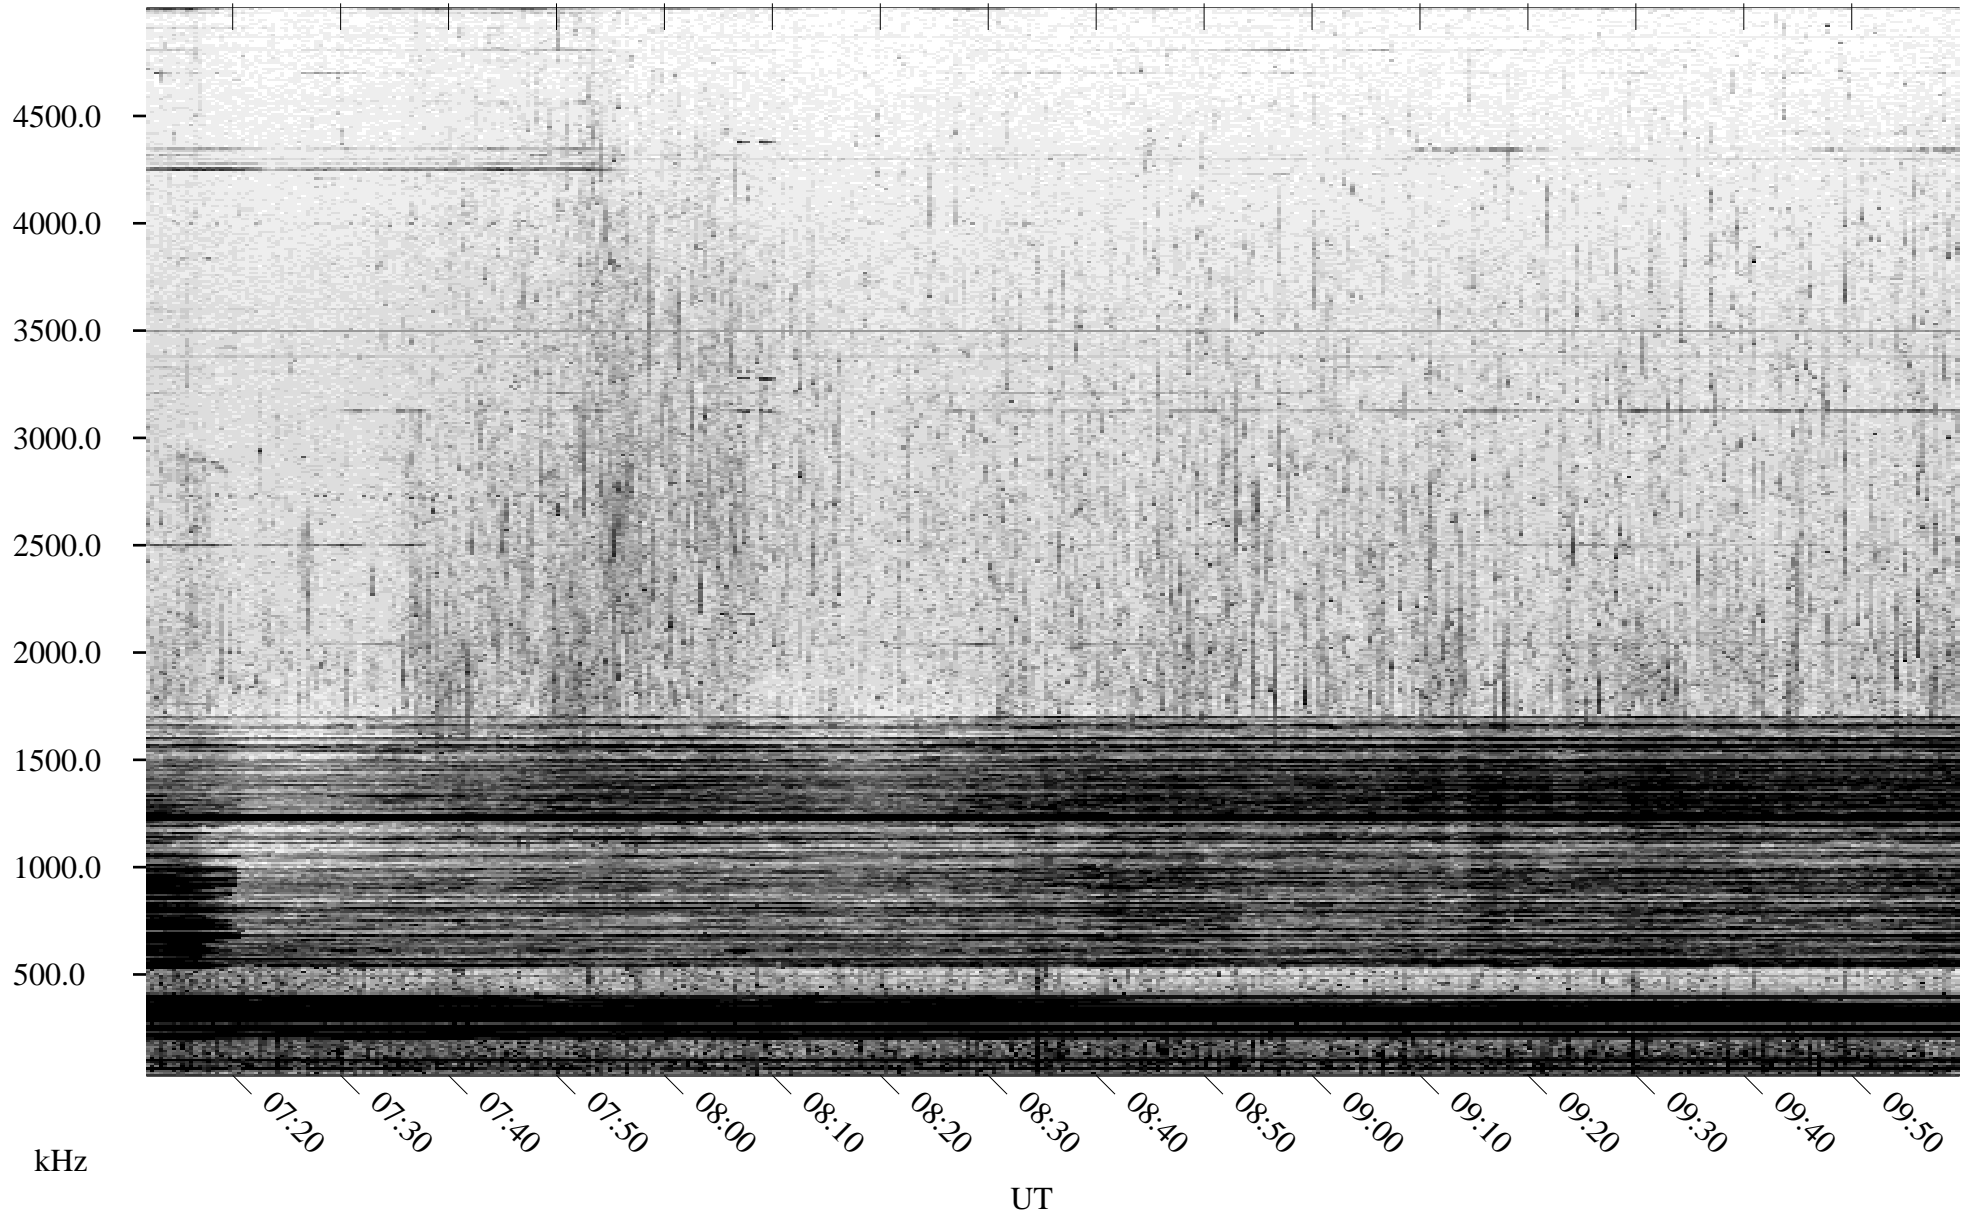

04/21/2005 Churchill, Manitoba

Linear Scale Black = 161 White = 15

ch051111l.r00m max_12

Page 1

04/21/2005 Churchill, Manitoba

Linear Scale Black = 161 White = 15

ch051111l.r00m max_12

Page 2

04/22/2005 Churchill, Manitoba

Linear Scale Black = 161 White = 15

ch051111l.r00m max_12

Page 3

04/22/2005 Churchill, Manitoba

Linear Scale Black = 161 White = 15

ch051111l.r00m max_12

Page 4

04/22/2005 Churchill, Manitoba

Linear Scale Black = 161 White = 15

ch051111l.r00m max_12

Page 5

04/22/2005 Churchill, Manitoba

Linear Scale Black = 161 White = 15

ch051111l.r00m max_12

Page 6

04/22/2005 Churchill, Manitoba

Linear Scale Black = 161 White = 15

ch051111l.r00m max_12

Page 7

04/22/2005 Churchill, Manitoba

Linear Scale Black = 161 White = 15

ch051111l.r00m max_12

Page 8