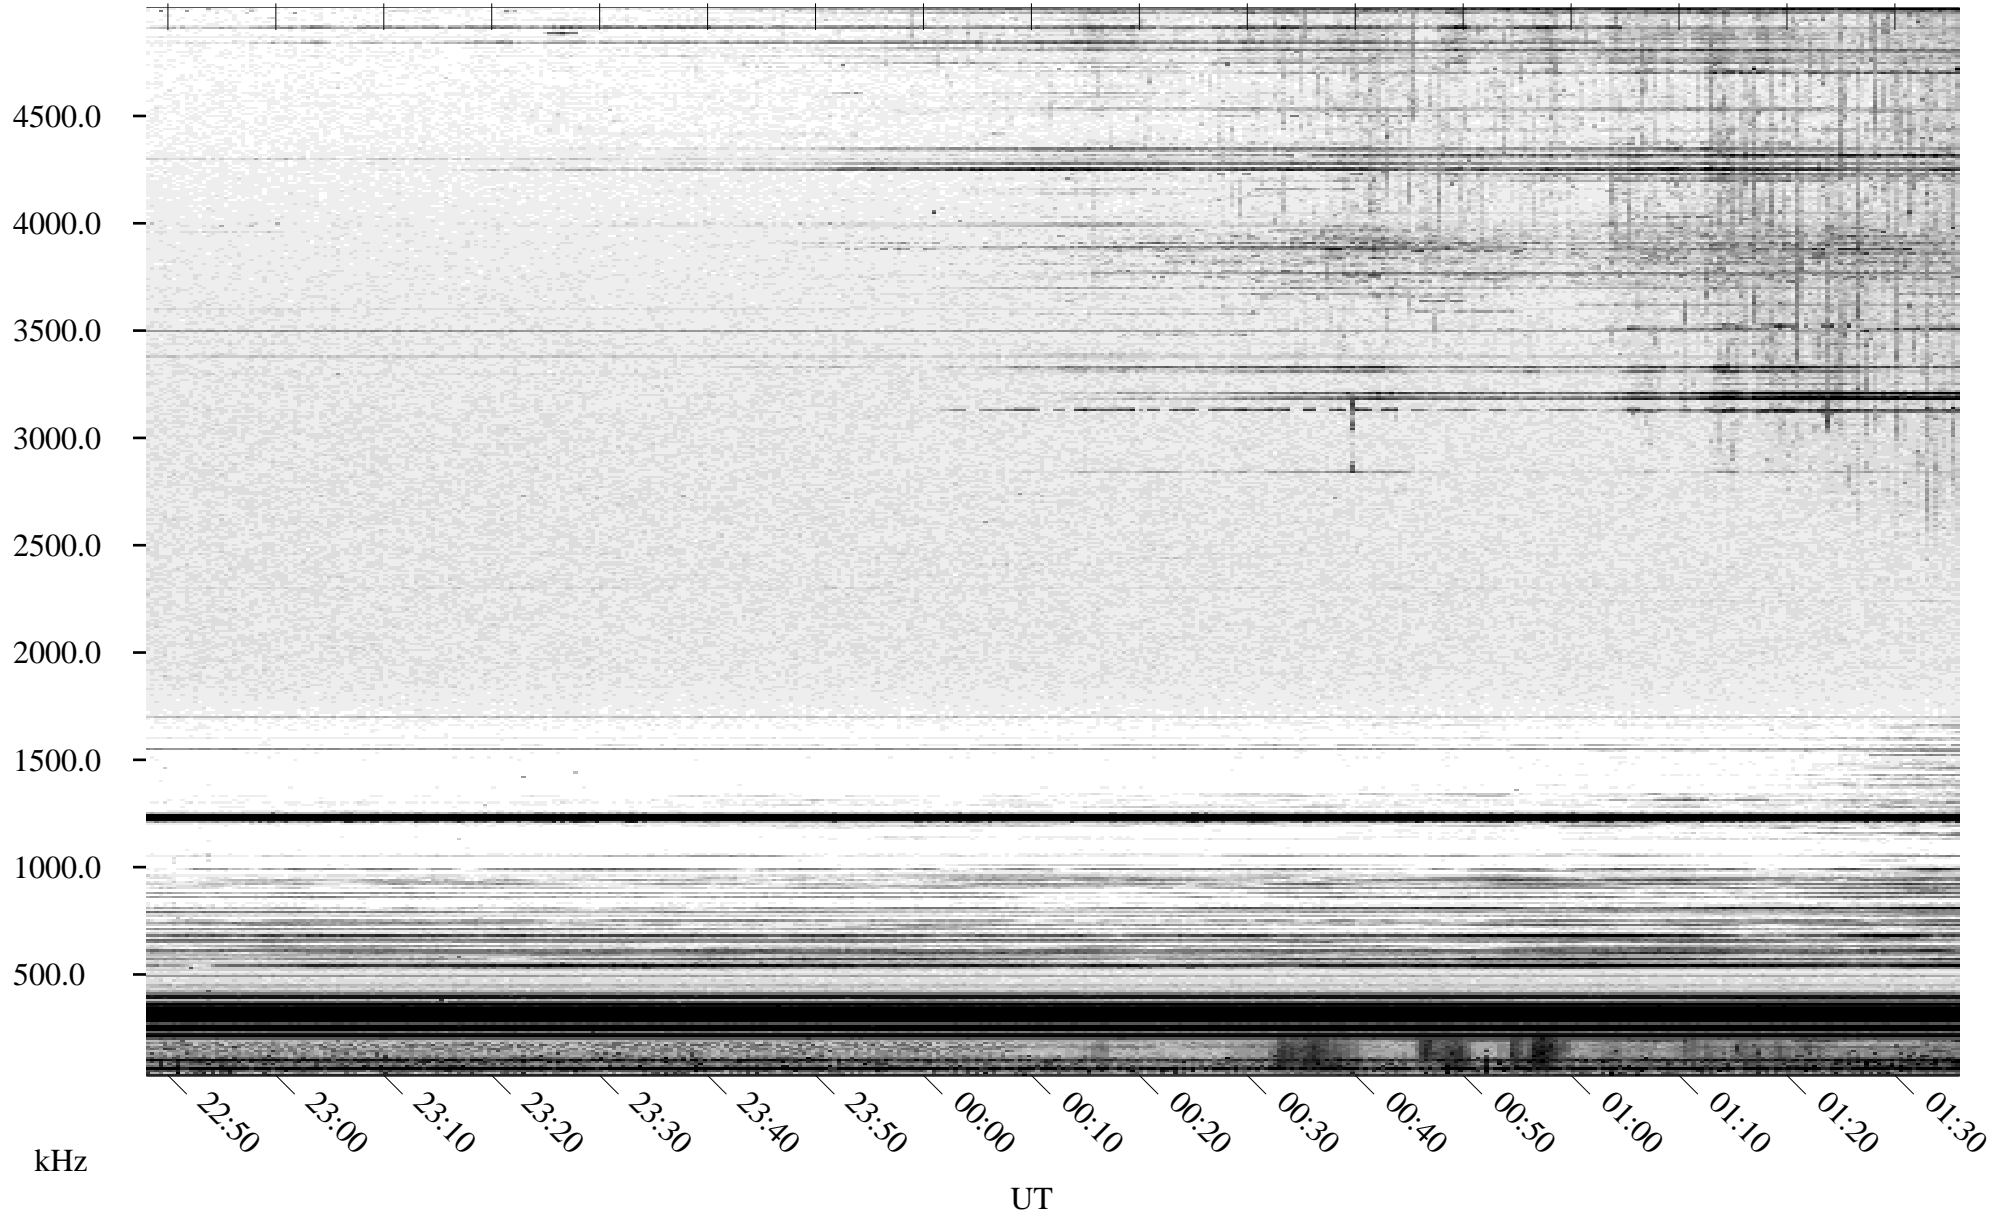

04/22/2005 Churchill, Manitoba

Linear Scale Black = 161 White = 15

ch05112l.r00m max_12

Page 1

04/22/2005 Churchill, Manitoba

Linear Scale Black = 161 White = 15

ch05112l.r00m max_12

Page 2

04/23/2005 Churchill, Manitoba

Linear Scale Black = 161 White = 15

ch05112l.r00m max_12

Page 3

04/23/2005 Churchill, Manitoba

Linear Scale Black = 161 White = 15

ch05112l.r00m max_12

Page 4

04/23/2005 Churchill, Manitoba

Linear Scale Black = 161 White = 15

ch05112l.r00m max_12

Page 5

04/23/2005 Churchill, Manitoba

Linear Scale Black = 161 White = 15

ch05112l.r00m max_12

Page 6

04/23/2005 Churchill, Manitoba

Linear Scale Black = 161 White = 15

ch05112l.r00m max_12

Page 7

04/23/2005 Churchill, Manitoba

Linear Scale Black = 161 White = 15

ch05112l.r00m max_12

Page 8