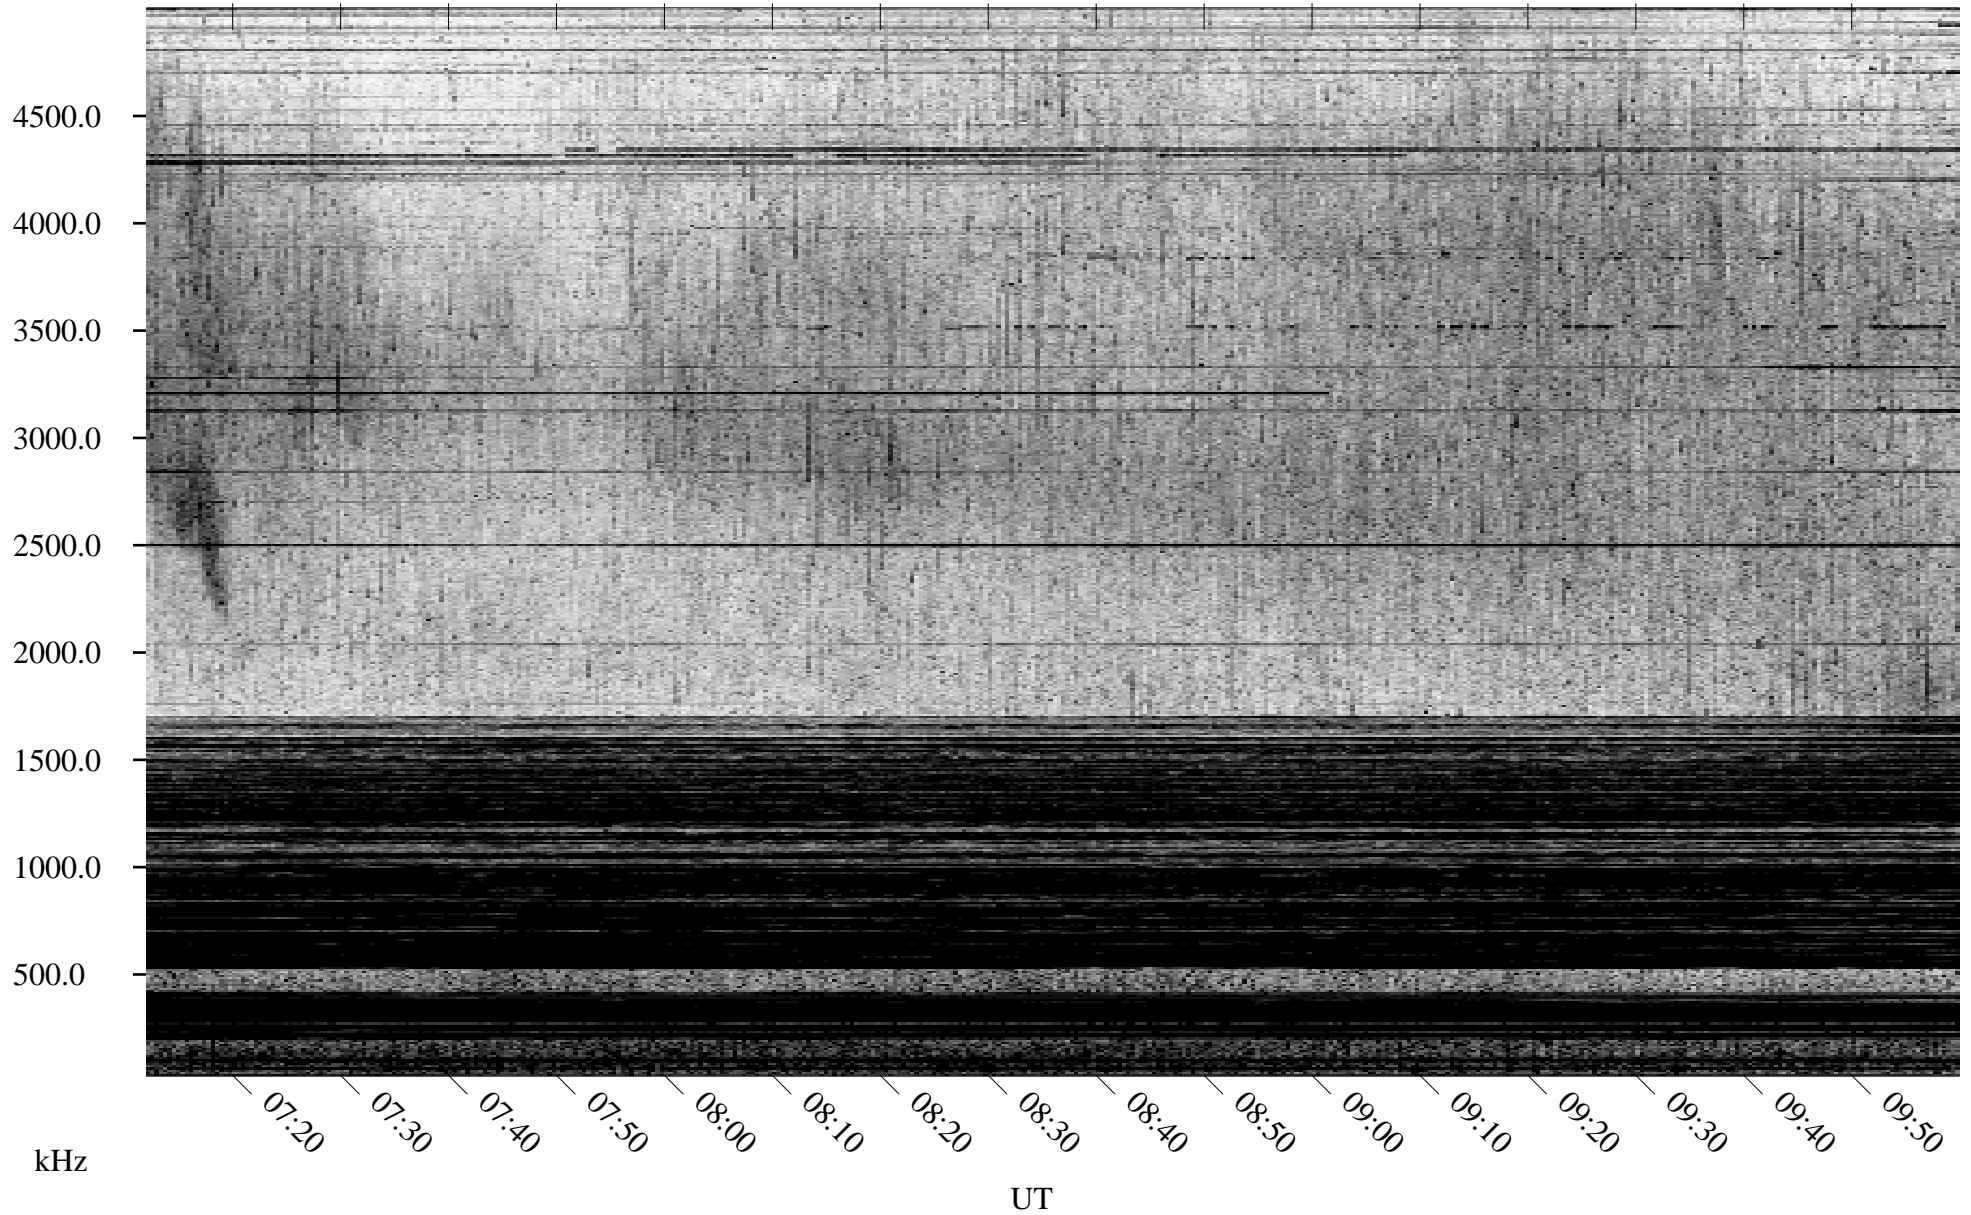

04/22/2005 Churchill, Manitoba

Linear Scale Black = 161 White = 15

ch05112l.r00m max_12

Page 1

04/22/2005 Churchill, Manitoba

Linear Scale Black = 161 White = 15

ch05112l.r00m max_12

Page 2

04/23/2005 Churchill, Manitoba

Linear Scale Black = 161 White = 15

ch05112l.r00m max_12

Page 3

04/23/2005 Churchill, Manitoba

Linear Scale Black = 161 White = 15

ch05112l.r00m max_12

Page 4

04/23/2005 Churchill, Manitoba

Linear Scale Black = 161 White = 15

ch05112l.r00m max_12

Page 5

04/23/2005 Churchill, Manitoba

Linear Scale Black = 161 White = 15

ch05112l.r00m max_12

Page 6

04/23/2005 Churchill, Manitoba

Linear Scale Black = 161 White = 15

ch05112l.r00m max_12

Page 7

04/23/2005 Churchill, Manitoba

Linear Scale Black = 161 White = 15

ch05112l.r00m max_12

Page 8