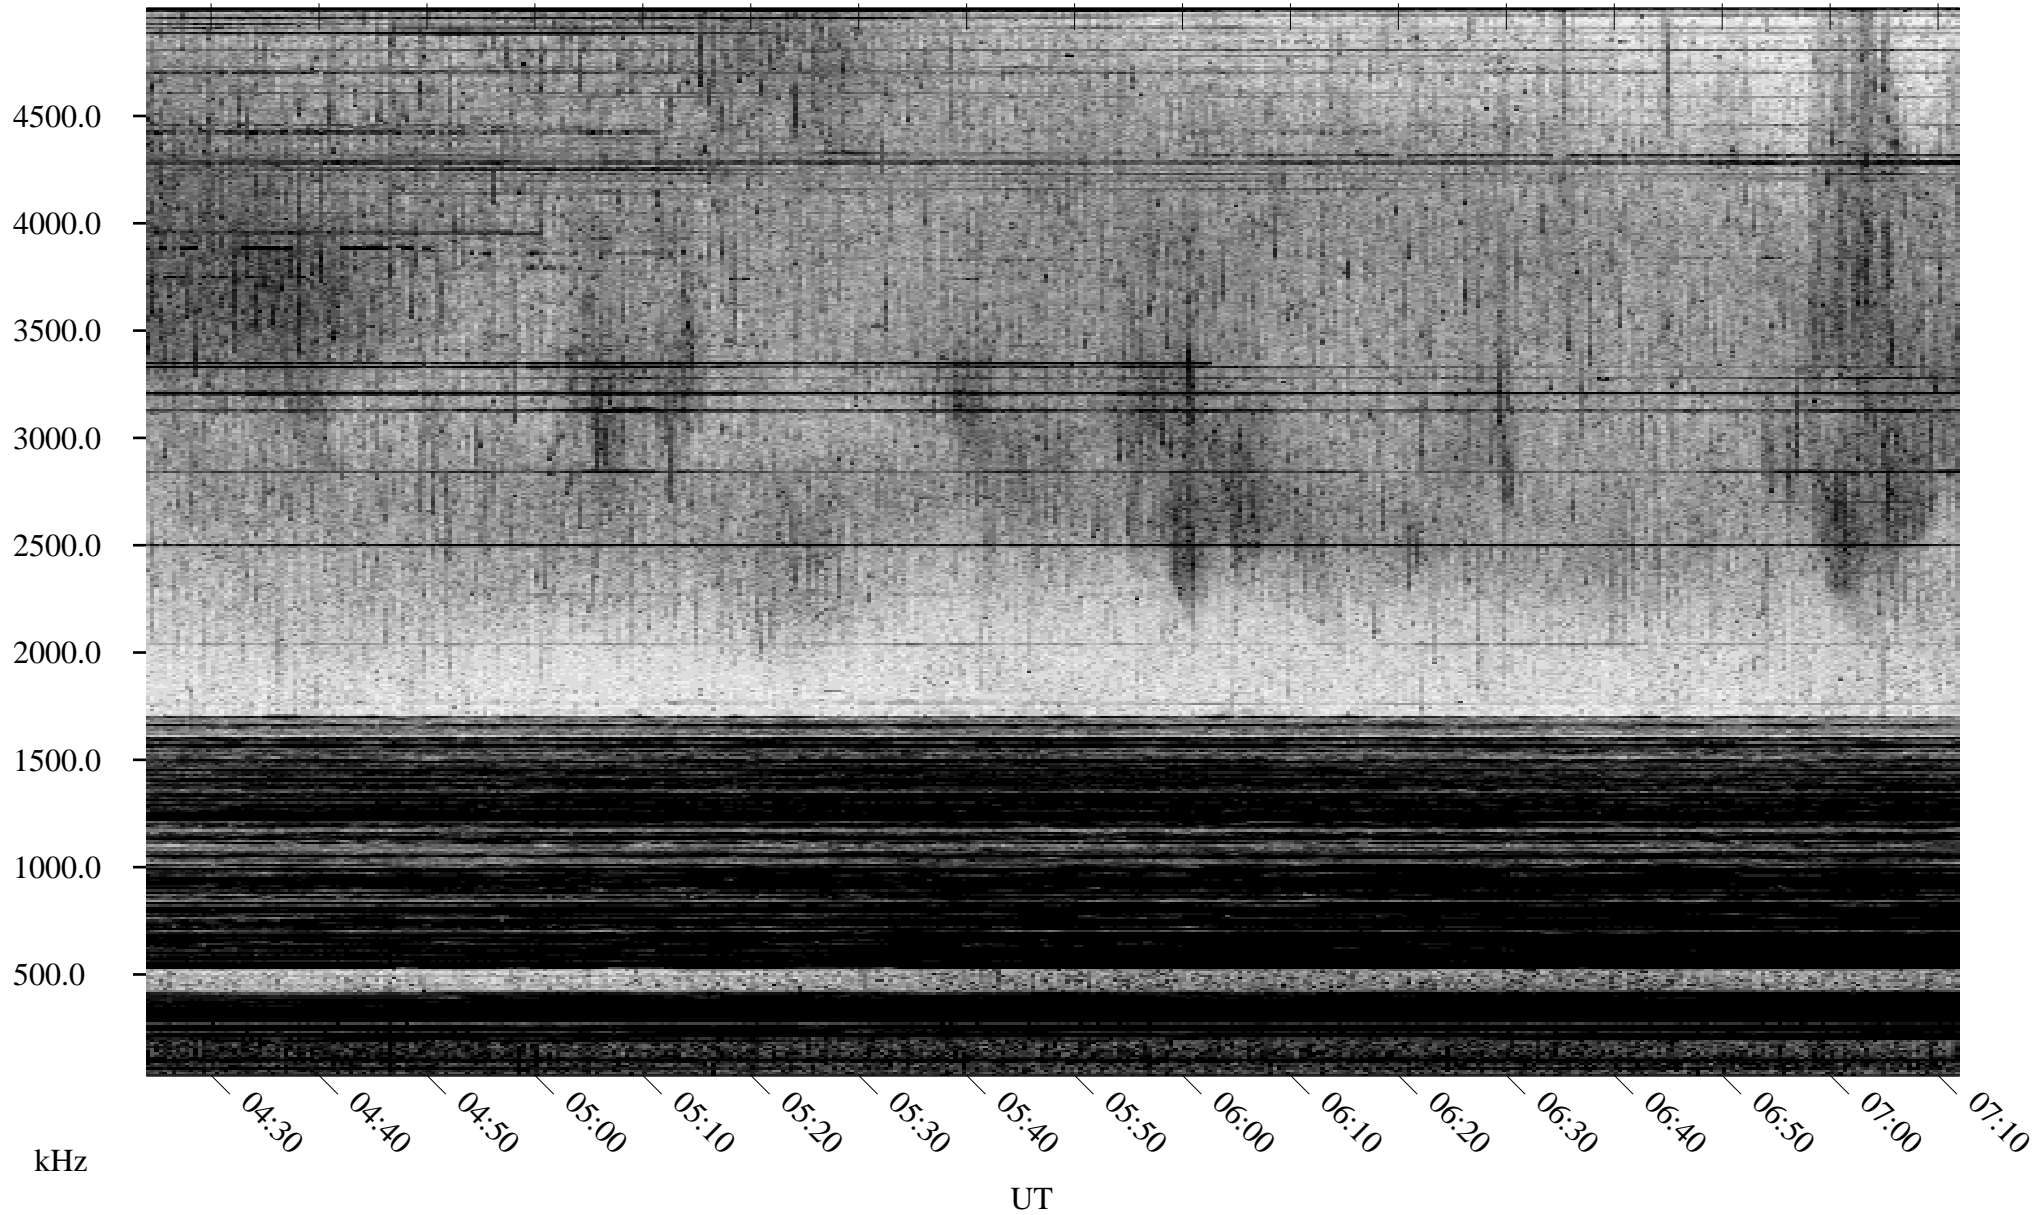

04/22/2005 Churchill, Manitoba

Linear Scale Black = 161 White = 15

ch05112l.r00m max_12

Page 1

04/22/2005 Churchill, Manitoba

Linear Scale Black = 161 White = 15

ch05112l.r00m max_12

Page 2

04/23/2005 Churchill, Manitoba

Linear Scale Black = 161 White = 15

ch05112l.r00m max_12

Page 3

04/23/2005 Churchill, Manitoba

Linear Scale Black = 161 White = 15

ch05112l.r00m max_12

Page 4

04/23/2005 Churchill, Manitoba

Linear Scale Black = 161 White = 15

ch05112l.r00m max_12

Page 5

04/23/2005 Churchill, Manitoba

Linear Scale Black = 161 White = 15

ch05112l.r00m max_12

Page 6

04/23/2005 Churchill, Manitoba

Linear Scale Black = 161 White = 15

ch05112l.r00m max_12

Page 7

04/23/2005 Churchill, Manitoba

Linear Scale Black = 161 White = 15

ch05112l.r00m max_12

Page 8