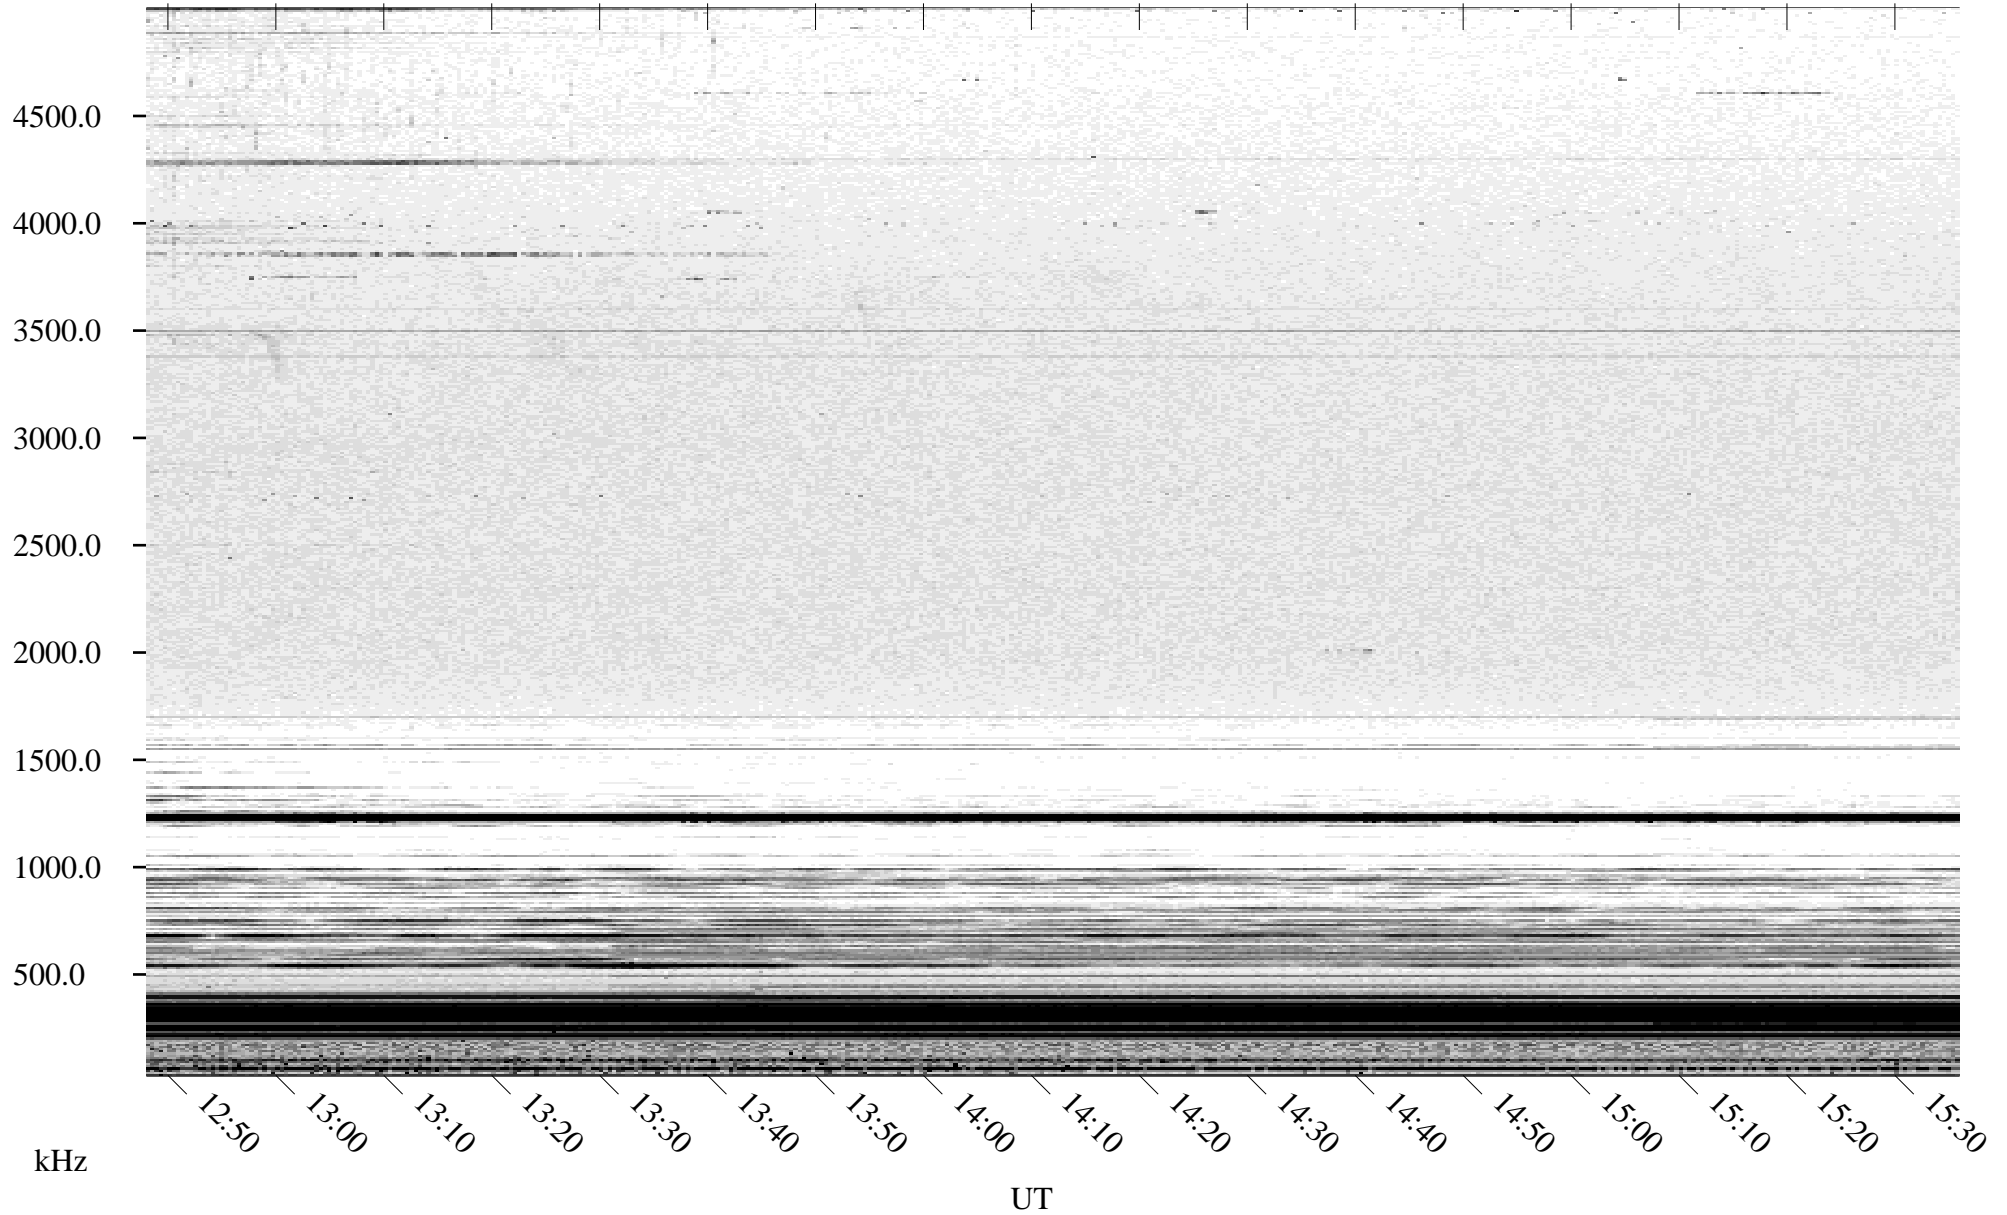

04/22/2005 Churchill, Manitoba

Linear Scale Black = 161 White = 15

ch05112l.r00m max_12

Page 1

04/22/2005 Churchill, Manitoba

Linear Scale Black = 161 White = 15

ch05112l.r00m max_12

Page 2

04/23/2005 Churchill, Manitoba

Linear Scale Black = 161 White = 15

ch05112l.r00m max_12

Page 3

04/23/2005 Churchill, Manitoba

Linear Scale Black = 161 White = 15

ch05112l.r00m max_12

Page 4

04/23/2005 Churchill, Manitoba

Linear Scale Black = 161 White = 15

ch05112l.r00m max_12

Page 5

04/23/2005 Churchill, Manitoba

Linear Scale Black = 161 White = 15

ch05112l.r00m max_12

Page 6

04/23/2005 Churchill, Manitoba

Linear Scale Black = 161 White = 15

ch05112l.r00m max_12

Page 7

04/23/2005 Churchill, Manitoba

Linear Scale Black = 161 White = 15

ch05112l.r00m max_12

Page 8