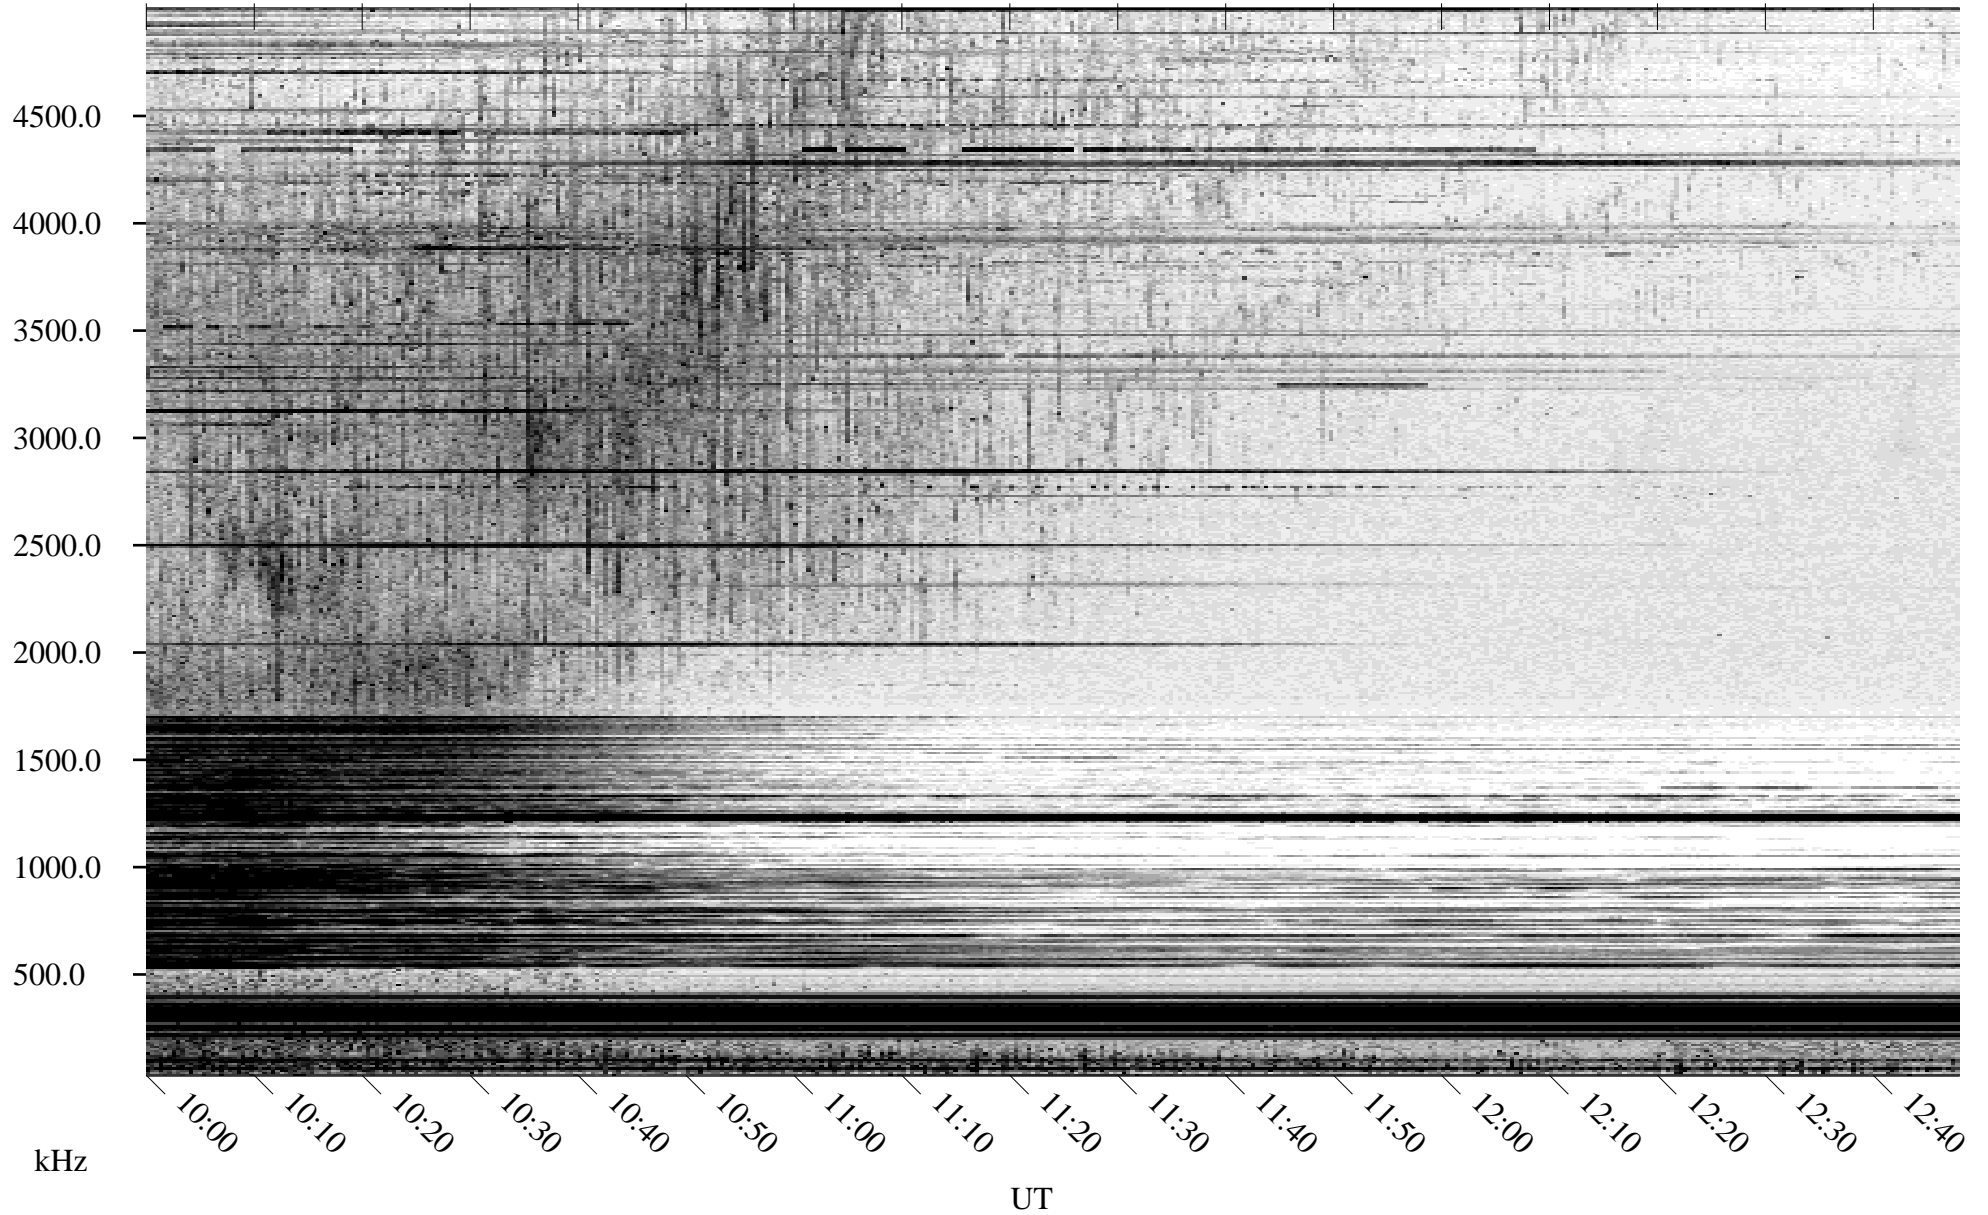

04/22/2005 Churchill, Manitoba

Linear Scale Black = 161 White = 15

ch05112l.r00m max_12

Page 1

04/22/2005 Churchill, Manitoba

Linear Scale Black = 161 White = 15

ch05112l.r00m max_12

Page 2

04/23/2005 Churchill, Manitoba

Linear Scale Black = 161 White = 15

ch05112l.r00m max_12

Page 3

04/23/2005 Churchill, Manitoba

Linear Scale Black = 161 White = 15

ch05112l.r00m max_12

Page 4

04/23/2005 Churchill, Manitoba

Linear Scale Black = 161 White = 15

ch05112l.r00m max_12

Page 5

04/23/2005 Churchill, Manitoba

Linear Scale Black = 161 White = 15

ch05112l.r00m max_12

Page 6

04/23/2005 Churchill, Manitoba

Linear Scale Black = 161 White = 15

ch05112l.r00m max_12

Page 7

04/23/2005 Churchill, Manitoba

Linear Scale Black = 161 White = 15

ch05112l.r00m max_12

Page 8