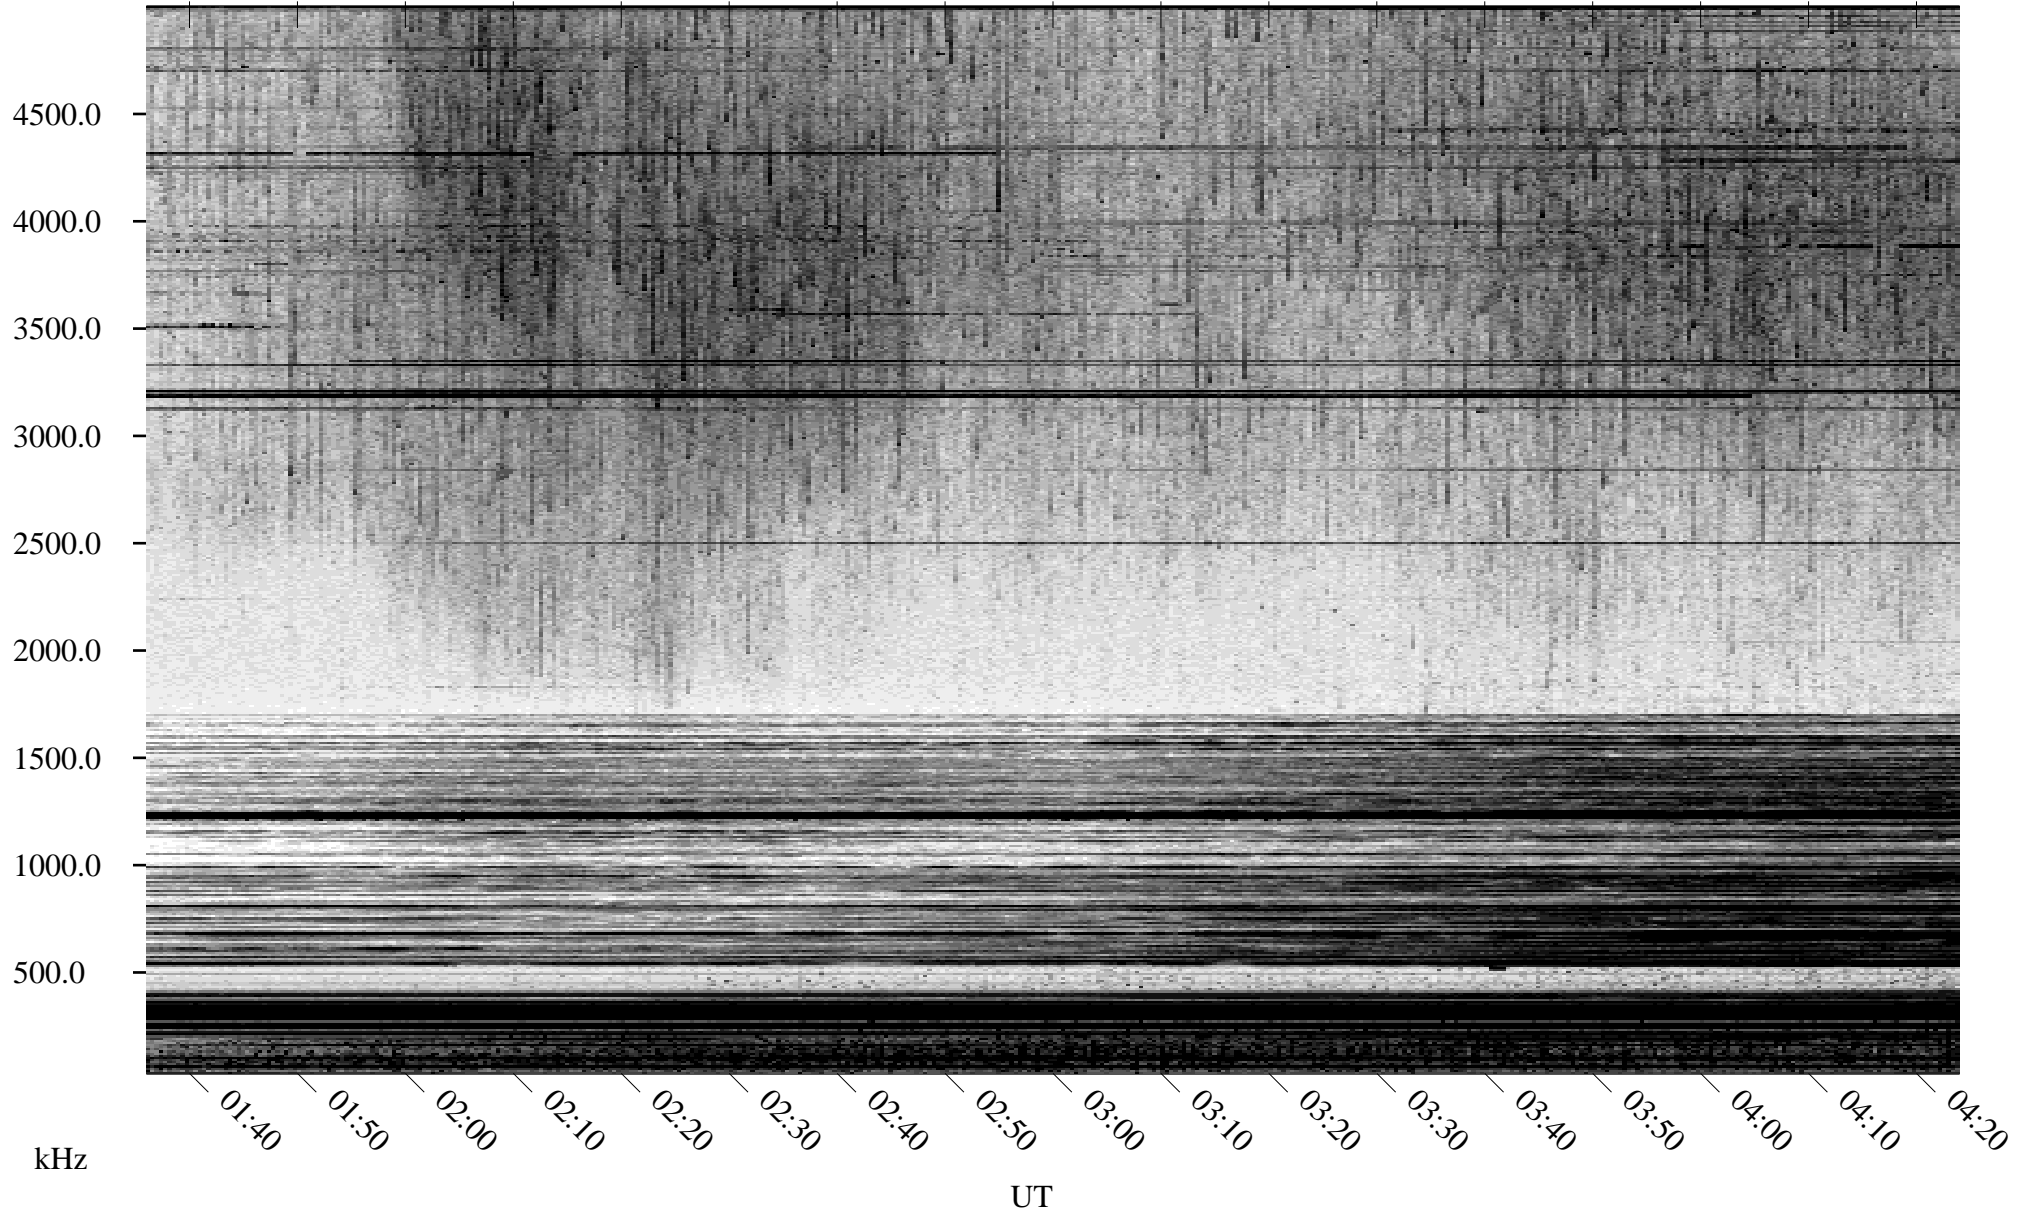

04/22/2005 Churchill, Manitoba

Linear Scale Black = 161 White = 15

ch05112l.r00m max_12

Page 1

04/22/2005 Churchill, Manitoba

Linear Scale Black = 161 White = 15

ch05112l.r00m max_12

Page 2

04/23/2005 Churchill, Manitoba

Linear Scale Black = 161 White = 15

ch05112l.r00m max_12

Page 3

04/23/2005 Churchill, Manitoba

Linear Scale Black = 161 White = 15

ch05112l.r00m max_12

Page 4

04/23/2005 Churchill, Manitoba

Linear Scale Black = 161 White = 15

ch05112l.r00m max_12

Page 5

04/23/2005 Churchill, Manitoba

Linear Scale Black = 161 White = 15

ch05112l.r00m max_12

Page 6

04/23/2005 Churchill, Manitoba

Linear Scale Black = 161 White = 15

ch05112l.r00m max_12

Page 7

04/23/2005 Churchill, Manitoba

Linear Scale Black = 161 White = 15

ch05112l.r00m max_12

Page 8