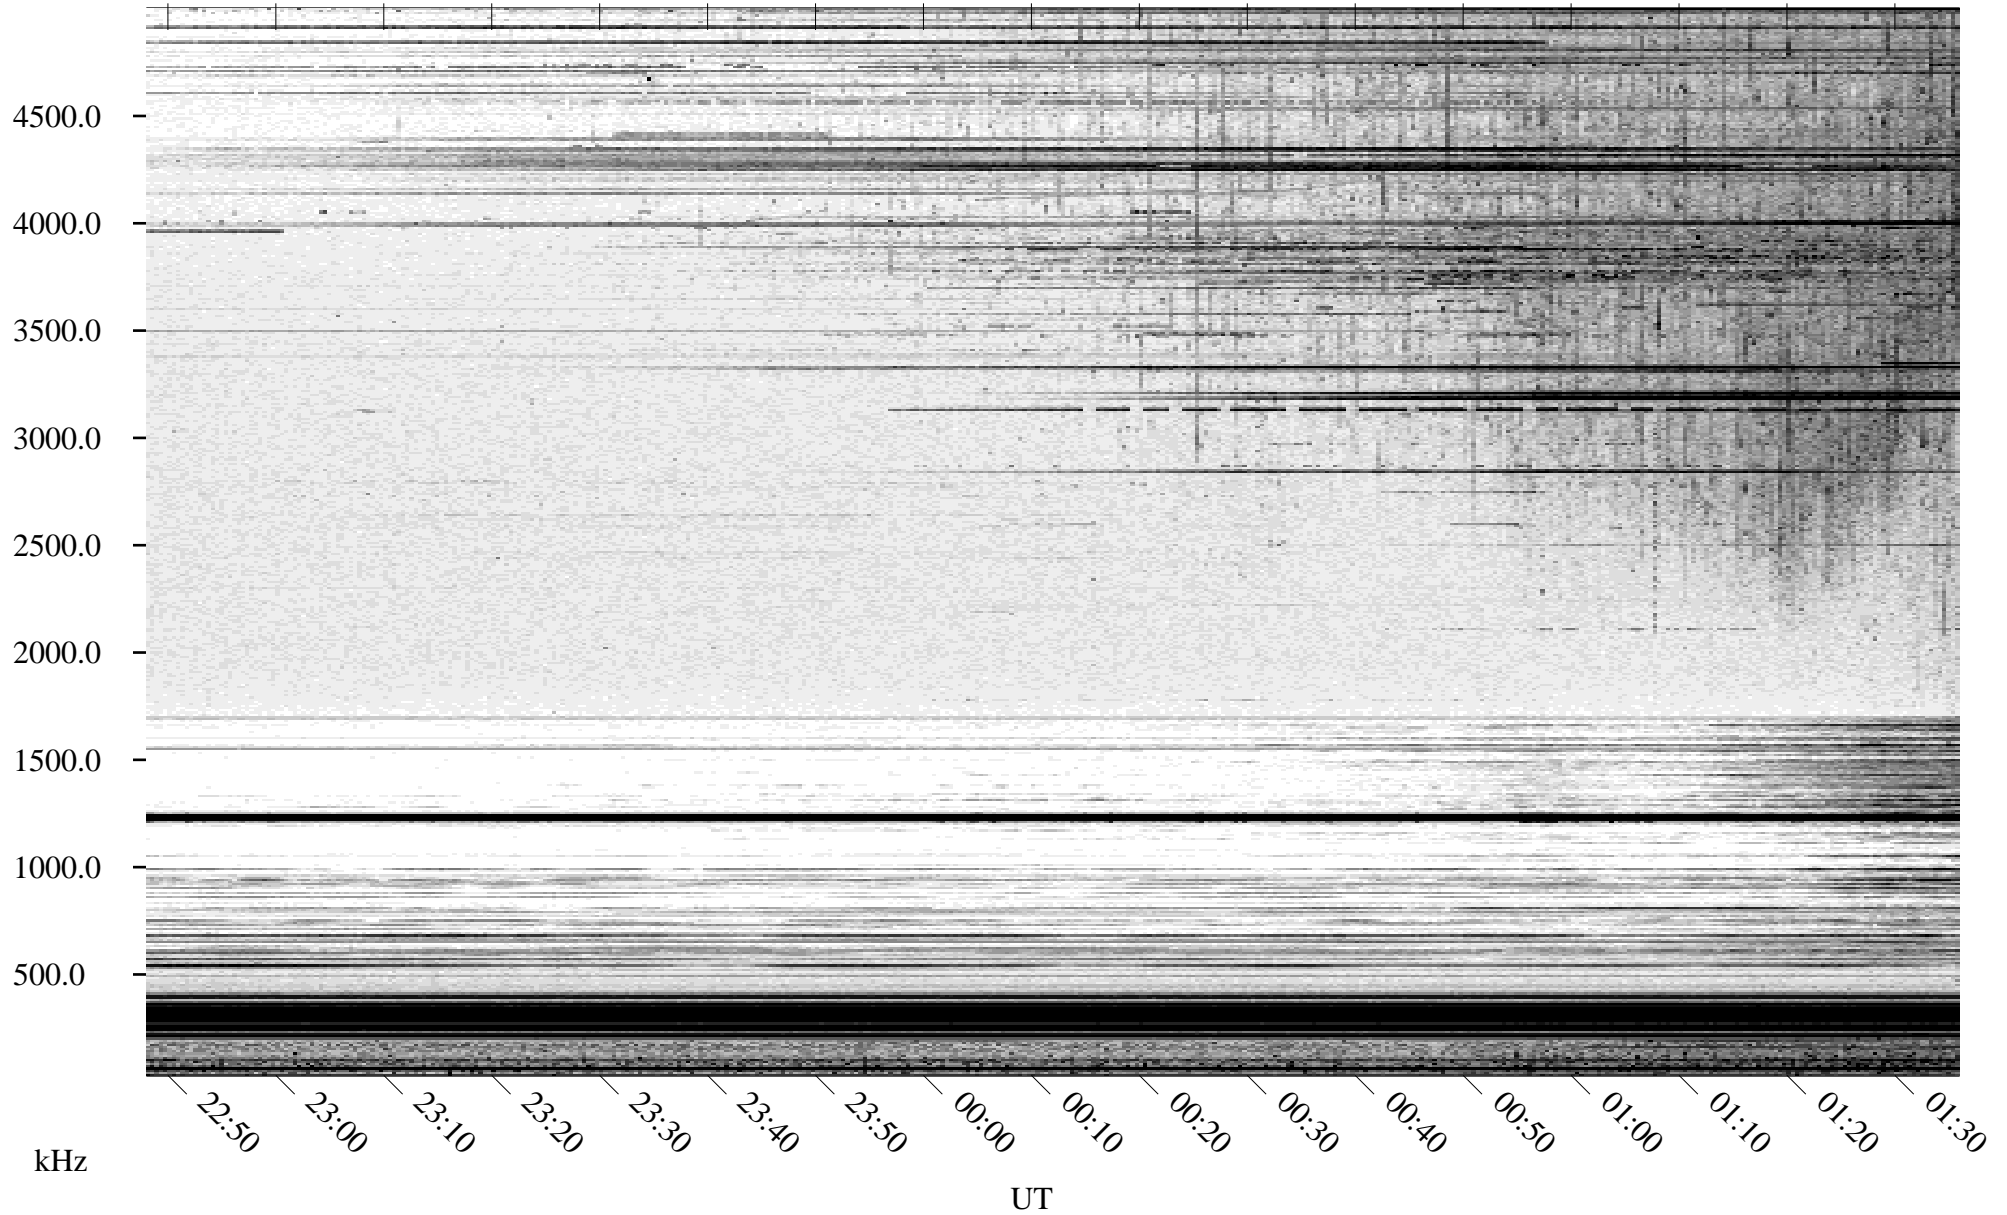

04/23/2005 Churchill, Manitoba

Linear Scale Black = 161 White = 15

ch05113l.r00m max_12

Page 1

04/23/2005 Churchill, Manitoba

Linear Scale Black = 161 White = 15

ch05113l.r00m max_12

Page 2

04/24/2005 Churchill, Manitoba

Linear Scale Black = 161 White = 15

ch05113l.r00m max_12

Page 3

04/24/2005 Churchill, Manitoba

Linear Scale Black = 161 White = 15

ch05113l.r00m max_12

Page 4

04/24/2005 Churchill, Manitoba

Linear Scale Black = 161 White = 15

ch05113l.r00m max_12

Page 5

04/24/2005 Churchill, Manitoba

Linear Scale Black = 161 White = 15

ch05113l.r00m max_12

Page 6

04/24/2005 Churchill, Manitoba

Linear Scale Black = 161 White = 15

ch05113l.r00m max_12

Page 7

04/24/2005 Churchill, Manitoba

Linear Scale Black = 161 White = 15

ch05113l.r00m max_12