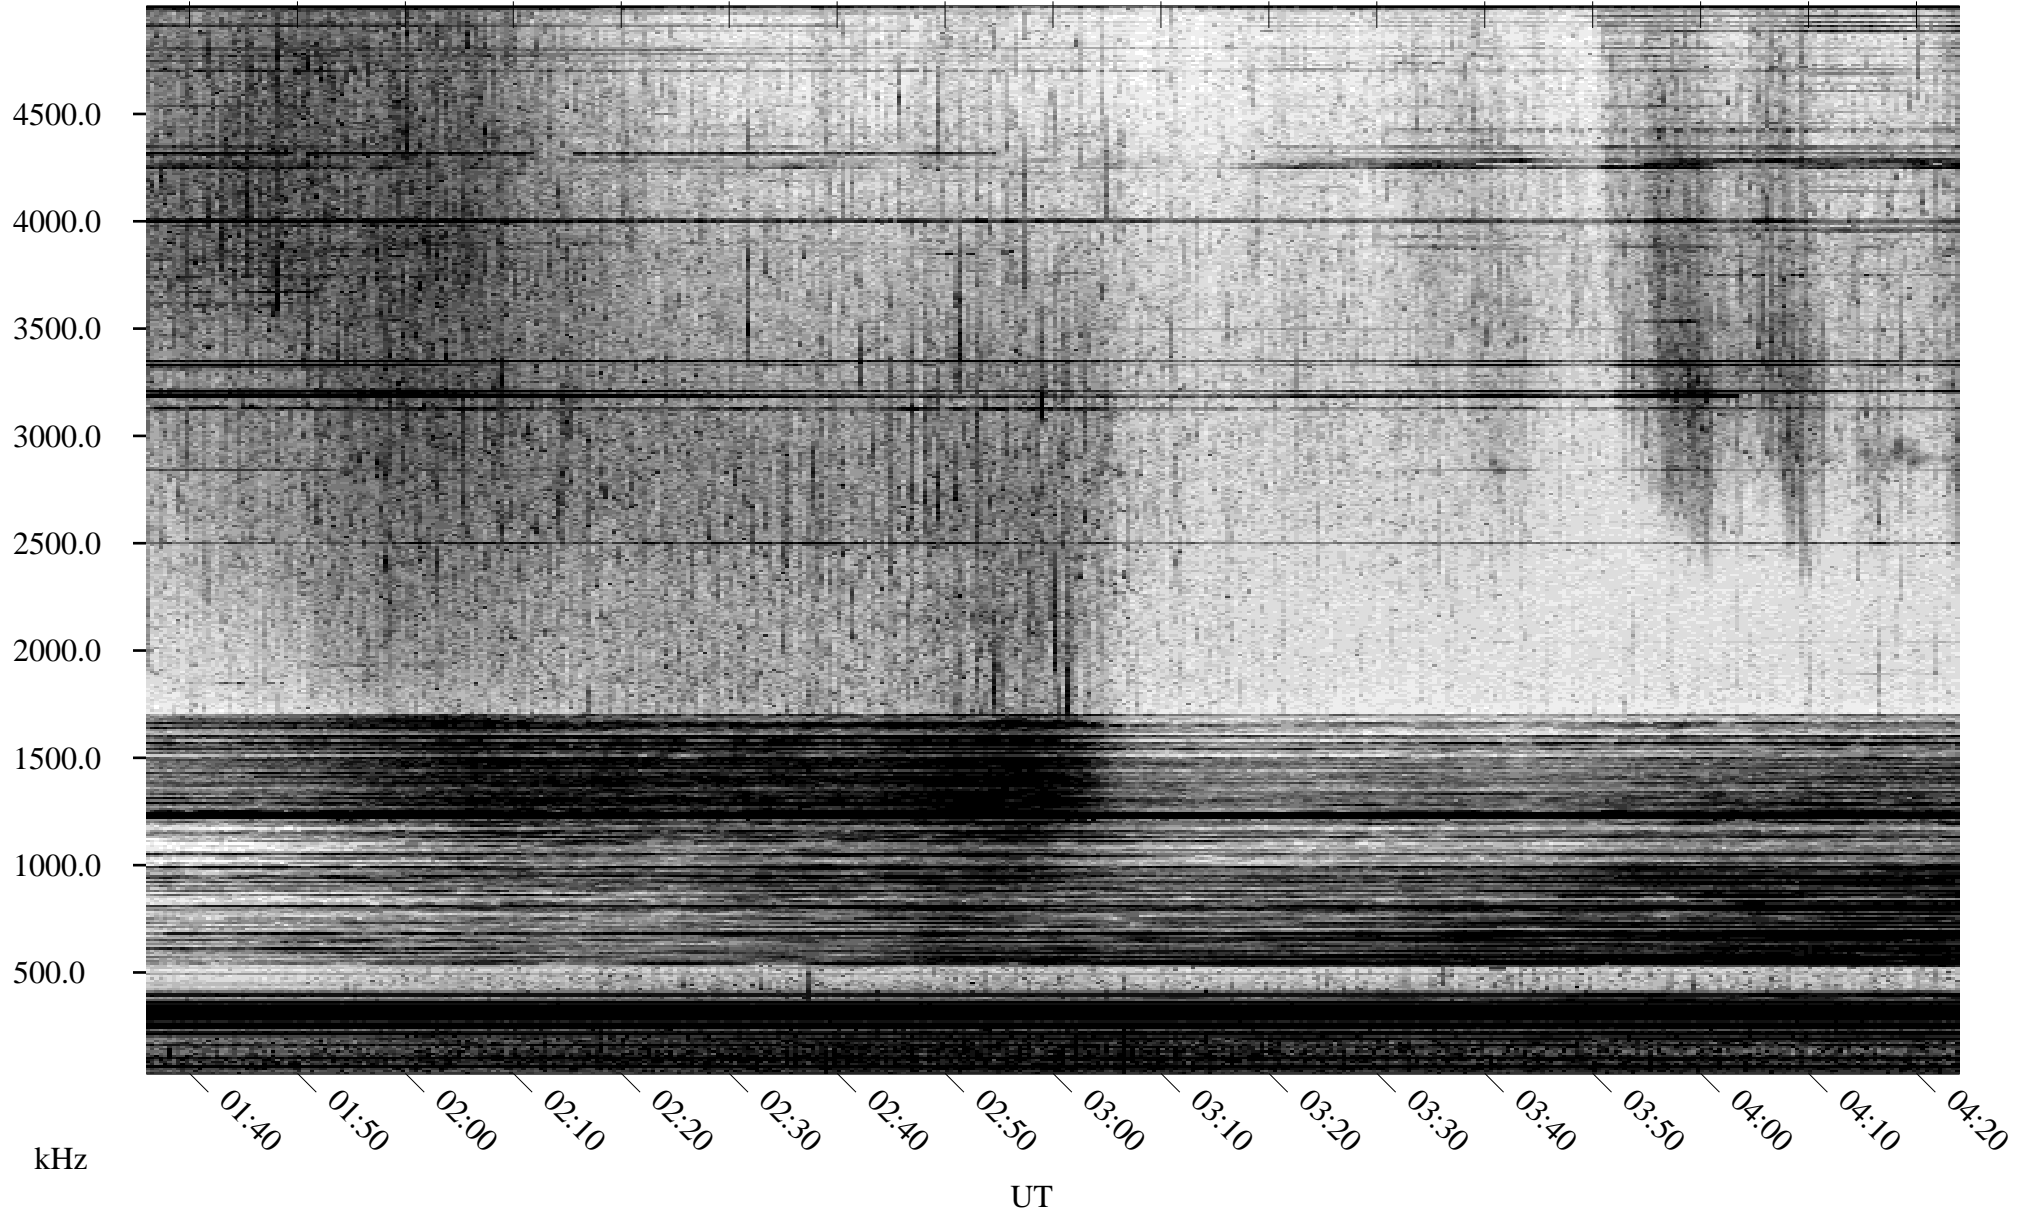

04/23/2005 Churchill, Manitoba

Linear Scale Black = 161 White = 15

ch05113l.r00m max_12

Page 1

04/23/2005 Churchill, Manitoba

Linear Scale Black = 161 White = 15

ch05113l.r00m max_12

Page 2

04/24/2005 Churchill, Manitoba

Linear Scale Black = 161 White = 15

ch05113l.r00m max_12

Page 3

04/24/2005 Churchill, Manitoba

Linear Scale Black = 161 White = 15

ch05113l.r00m max_12

Page 4

04/24/2005 Churchill, Manitoba

Linear Scale Black = 161 White = 15

ch05113l.r00m max_12

Page 5

04/24/2005 Churchill, Manitoba

Linear Scale Black = 161 White = 15

ch05113l.r00m max_12

Page 6

04/24/2005 Churchill, Manitoba

Linear Scale Black = 161 White = 15

ch05113l.r00m max_12

Page 7

04/24/2005 Churchill, Manitoba

Linear Scale Black = 161 White = 15

ch05113l.r00m max_12