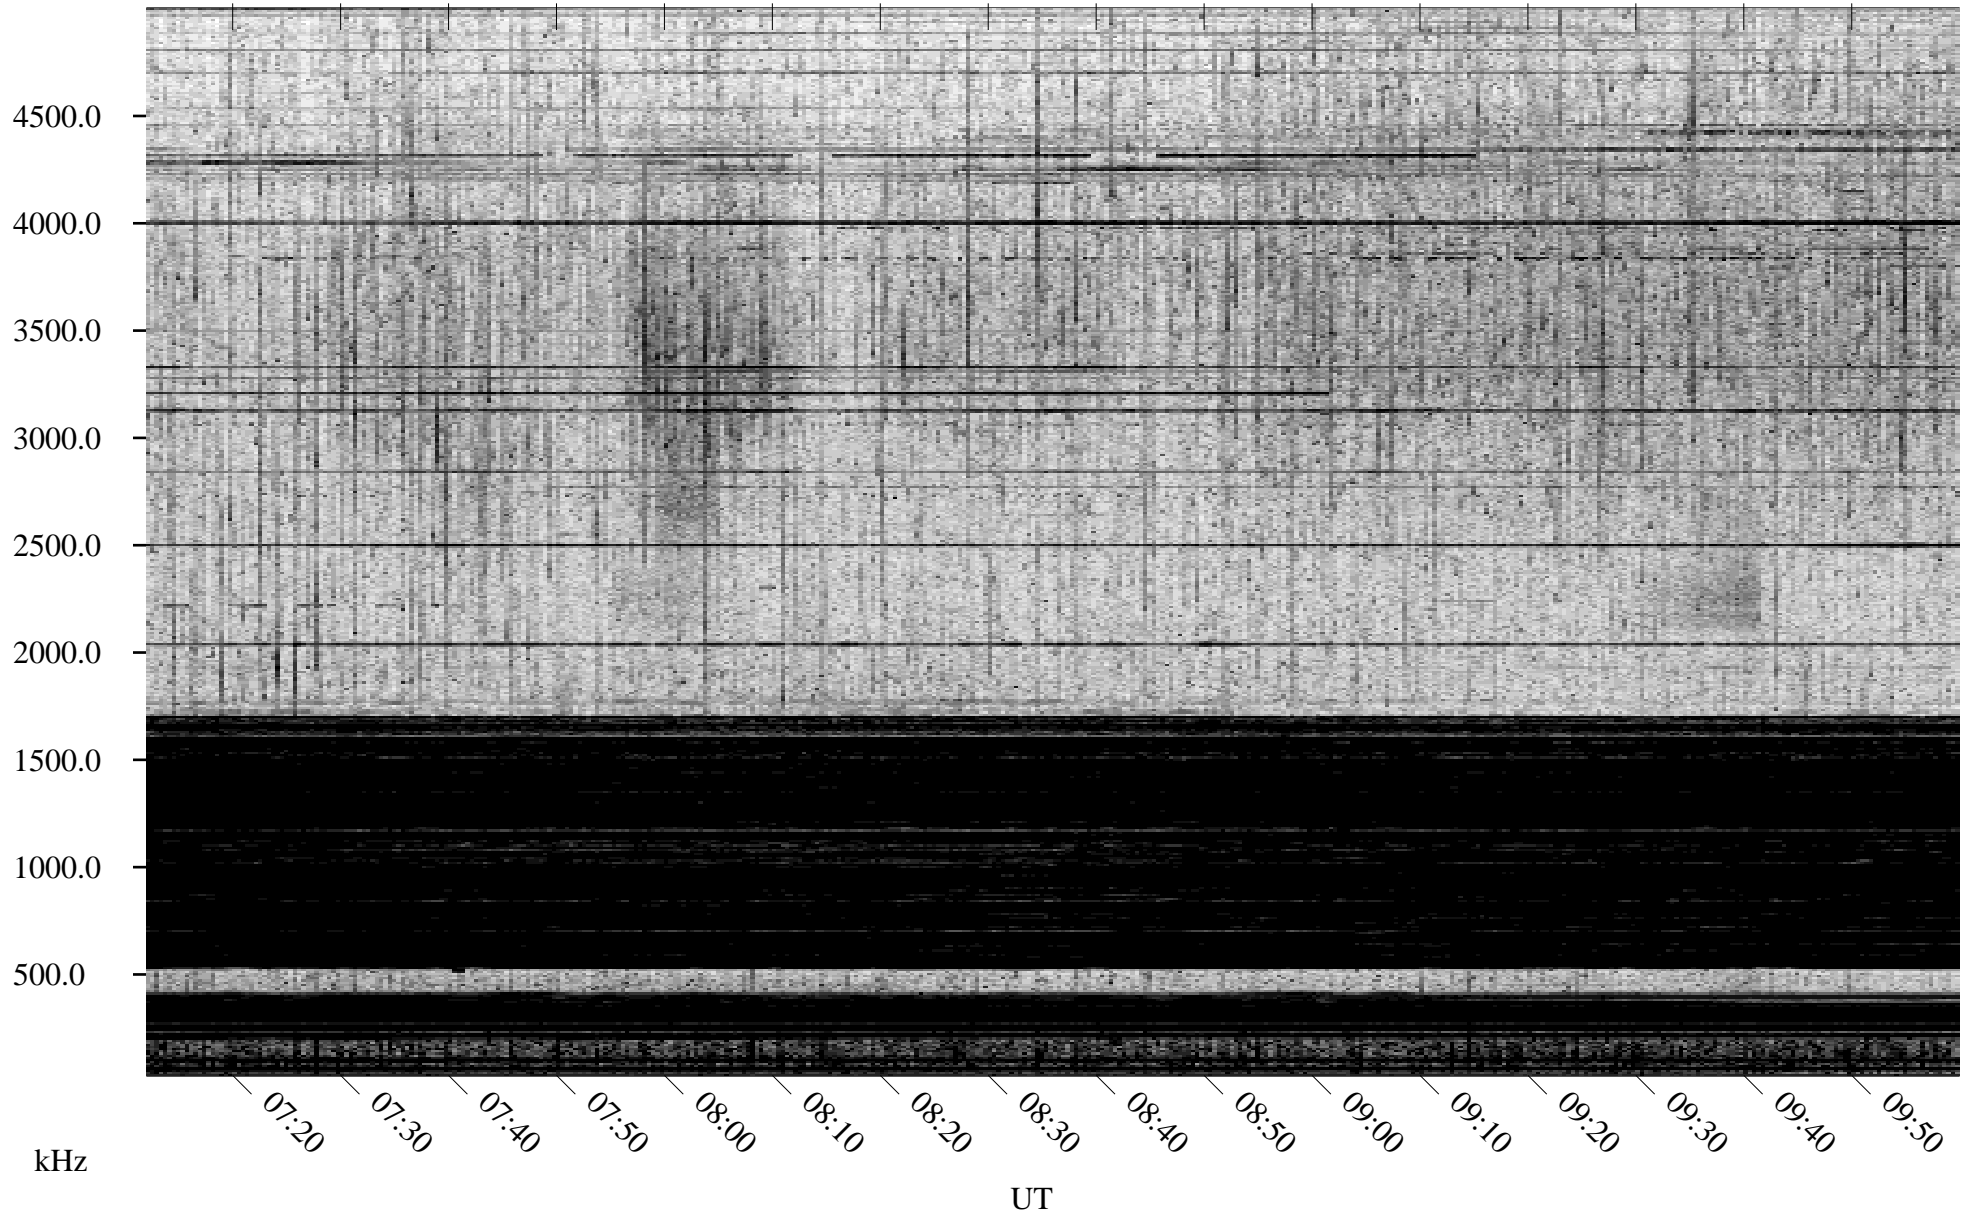

04/23/2005 Churchill, Manitoba

Linear Scale Black = 161 White = 15

ch05113l.r00m max_12

Page 1

04/23/2005 Churchill, Manitoba

Linear Scale Black = 161 White = 15

ch05113l.r00m max_12

Page 2

04/24/2005 Churchill, Manitoba

Linear Scale Black = 161 White = 15

ch05113l.r00m max_12

Page 3

04/24/2005 Churchill, Manitoba

Linear Scale Black = 161 White = 15

ch05113l.r00m max_12

Page 4

04/24/2005 Churchill, Manitoba

Linear Scale Black = 161 White = 15

ch05113l.r00m max_12

Page 5

04/24/2005 Churchill, Manitoba

Linear Scale Black = 161 White = 15

ch05113l.r00m max_12

Page 6

04/24/2005 Churchill, Manitoba

Linear Scale Black = 161 White = 15

ch05113l.r00m max_12

Page 7

04/24/2005 Churchill, Manitoba

Linear Scale Black = 161 White = 15

ch05113l.r00m max_12