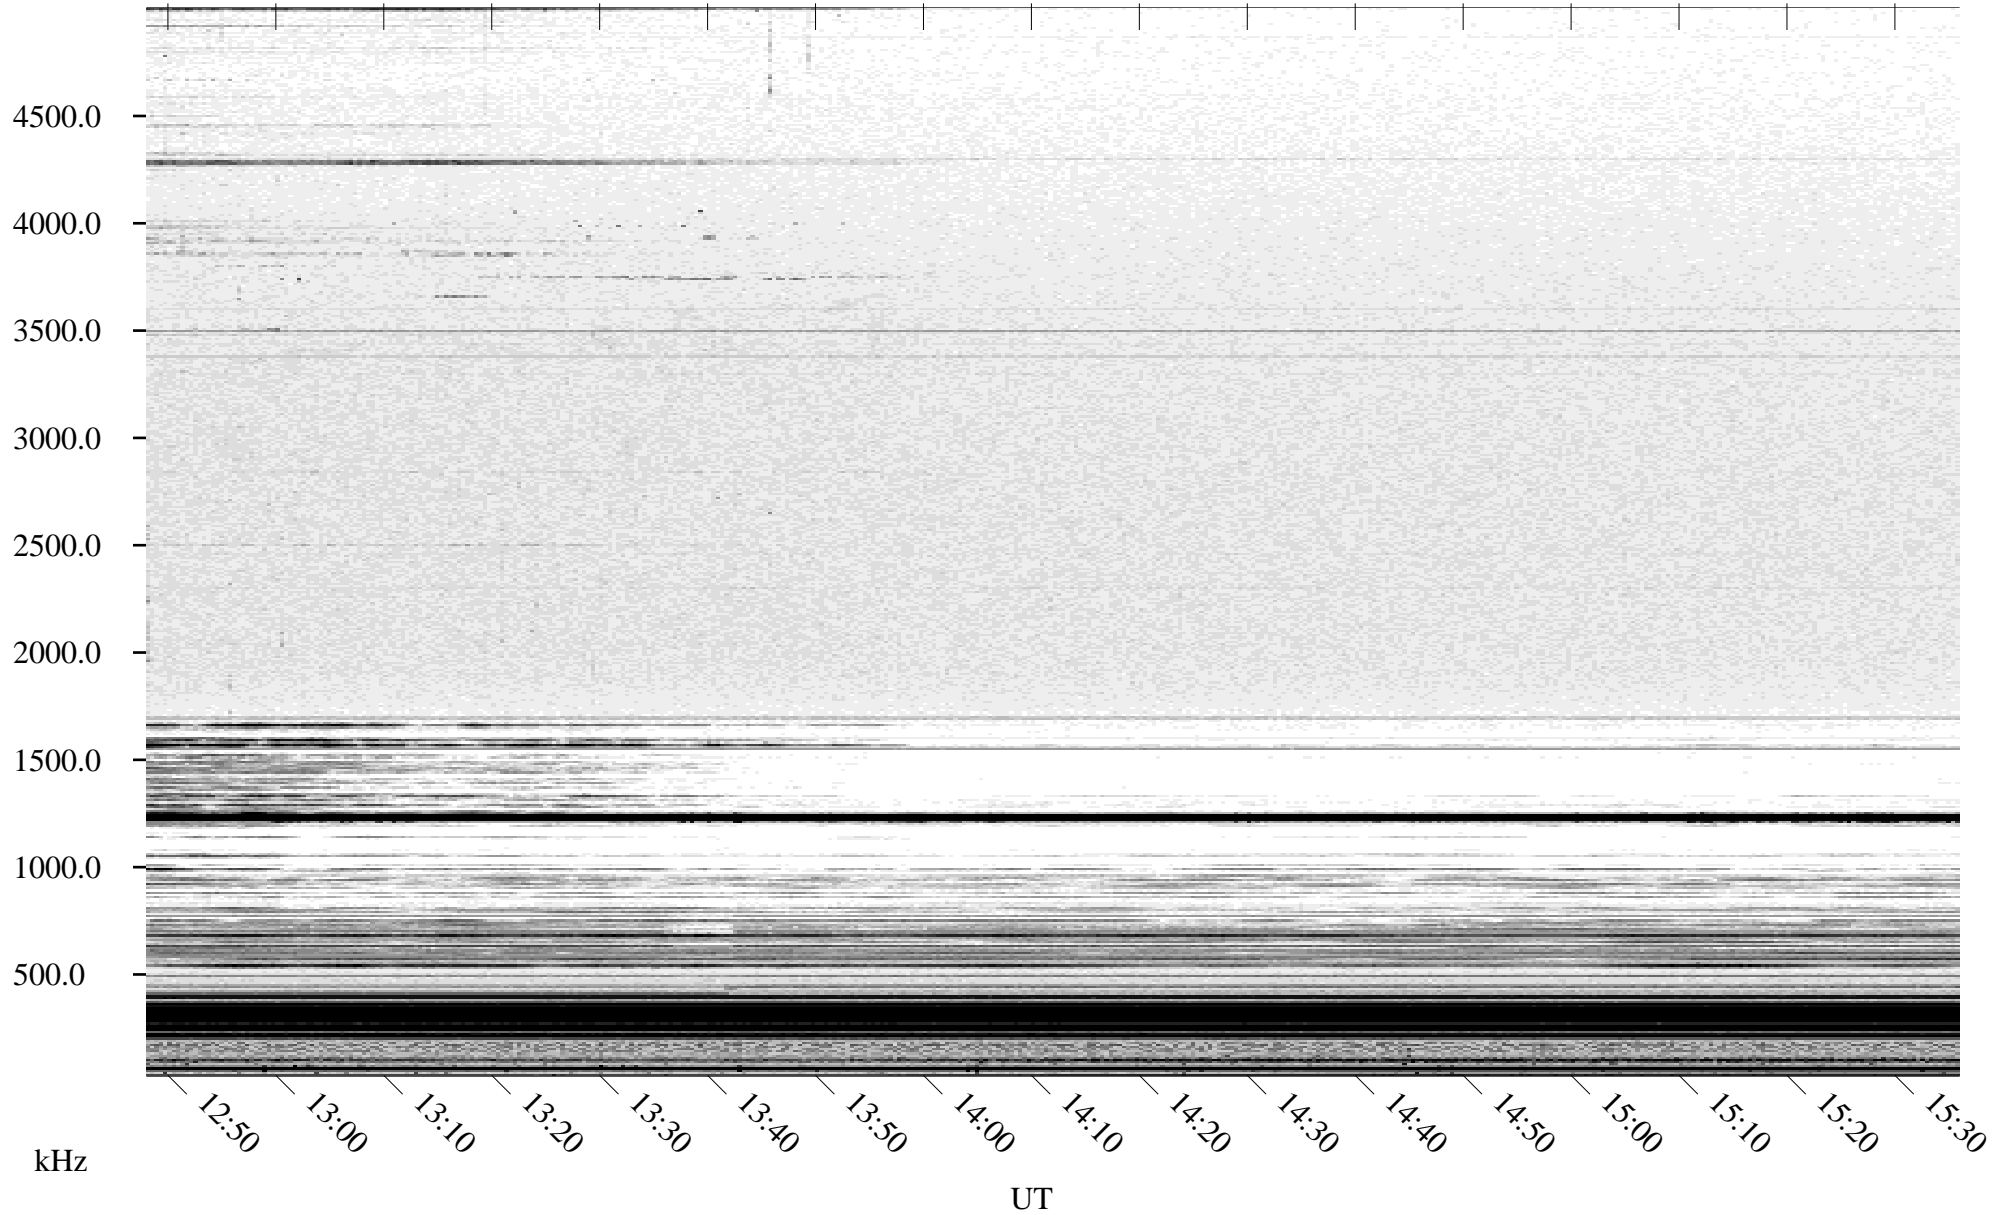

04/23/2005 Churchill, Manitoba

Linear Scale Black = 161 White = 15

ch05113l.r00m max_12

Page 1

04/23/2005 Churchill, Manitoba

Linear Scale Black = 161 White = 15

ch05113l.r00m max_12

Page 2

04/24/2005 Churchill, Manitoba

Linear Scale Black = 161 White = 15

ch05113l.r00m max_12

Page 3

04/24/2005 Churchill, Manitoba

Linear Scale Black = 161 White = 15

ch05113l.r00m max_12

Page 4

04/24/2005 Churchill, Manitoba

Linear Scale Black = 161 White = 15

ch05113l.r00m max_12

Page 5

04/24/2005 Churchill, Manitoba

Linear Scale Black = 161 White = 15

ch05113l.r00m max_12

Page 6

04/24/2005 Churchill, Manitoba

Linear Scale Black = 161 White = 15

ch05113l.r00m max_12

Page 7

04/24/2005 Churchill, Manitoba

Linear Scale Black = 161 White = 15

ch05113l.r00m max_12