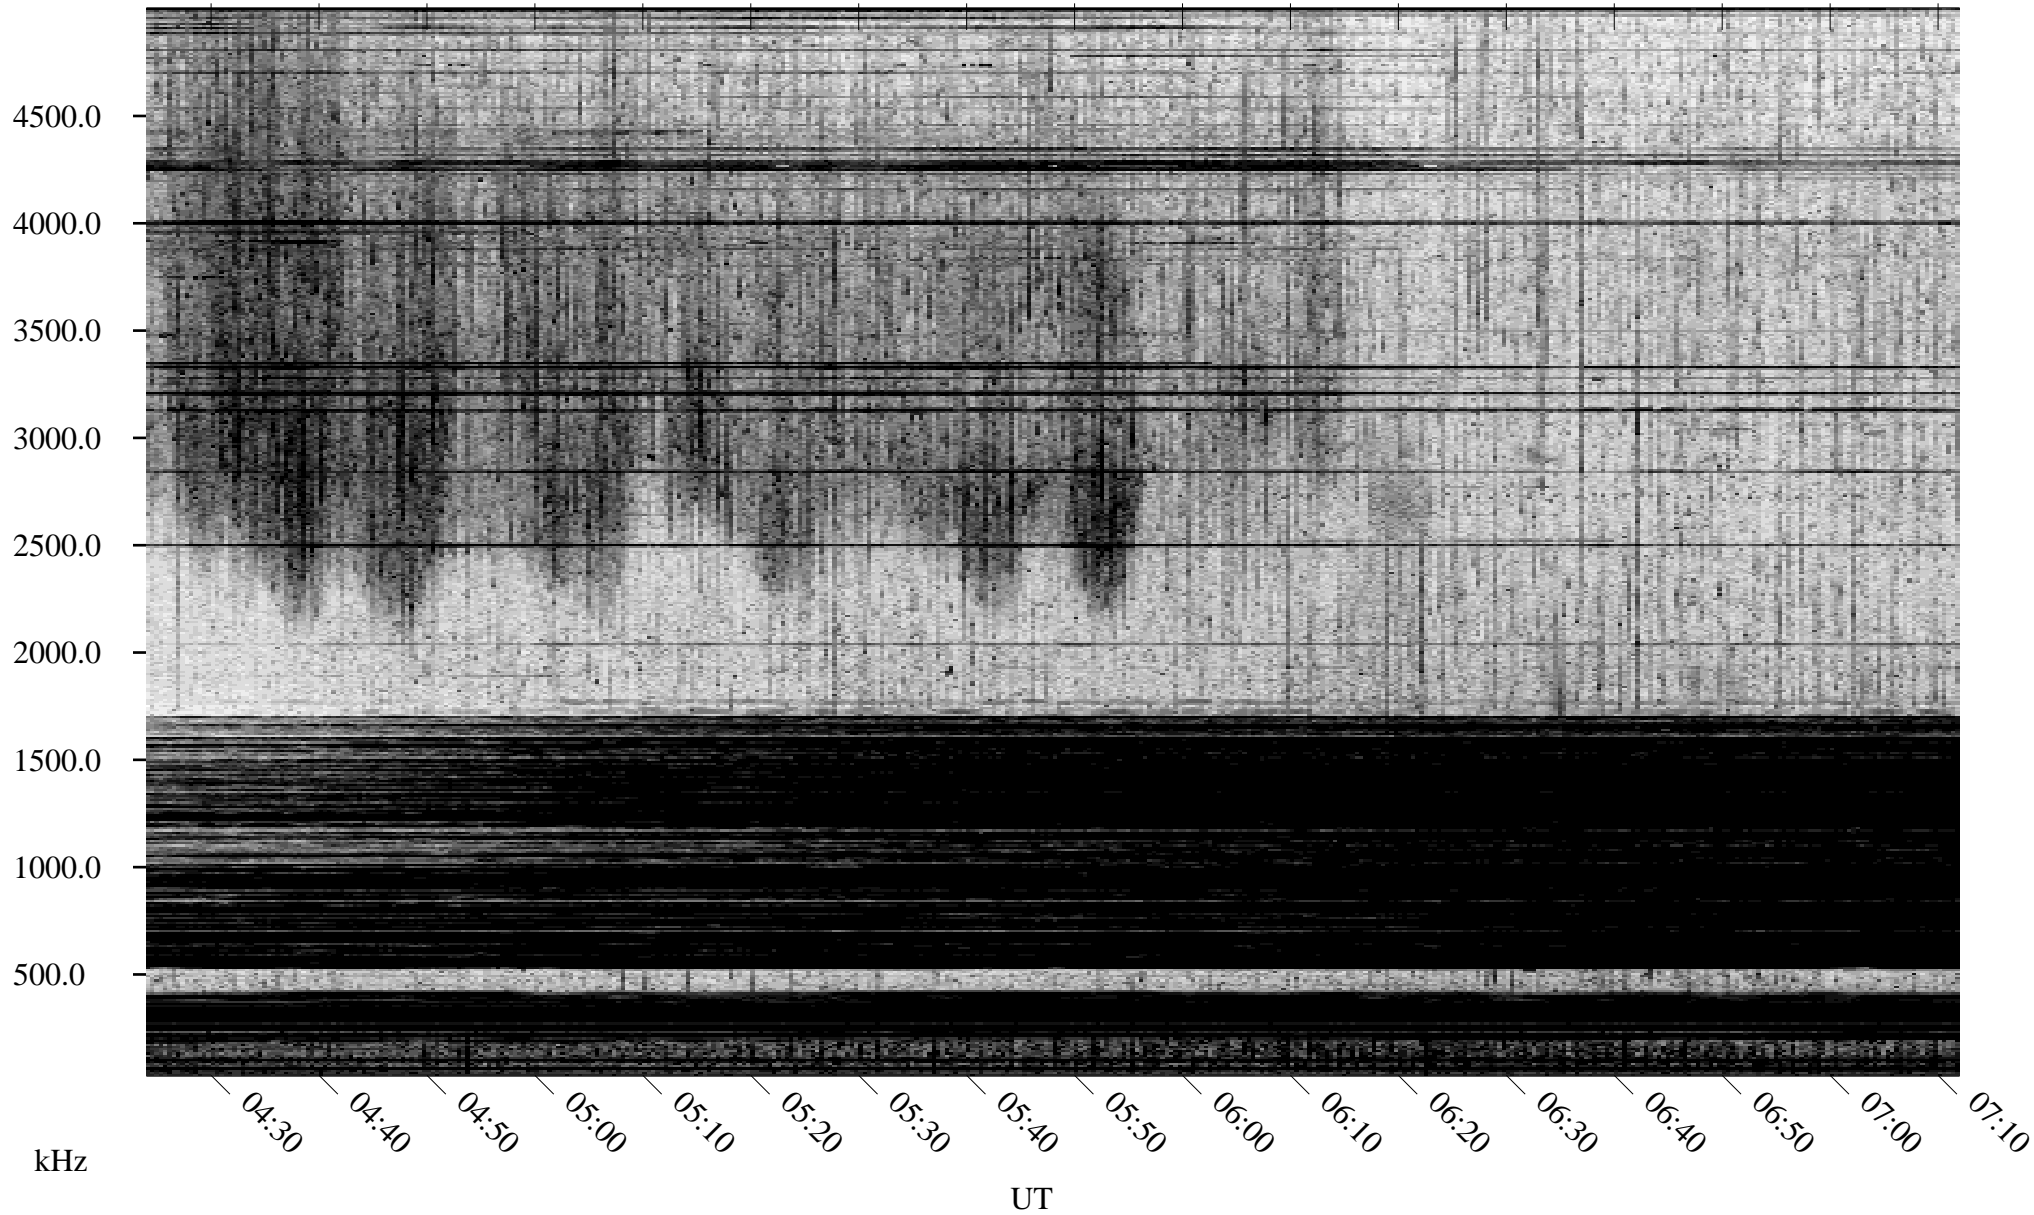

04/23/2005 Churchill, Manitoba

Linear Scale Black = 161 White = 15

ch05113l.r00m max_12

Page 1

04/23/2005 Churchill, Manitoba

Linear Scale Black = 161 White = 15

ch05113l.r00m max_12

Page 2

04/24/2005 Churchill, Manitoba

Linear Scale Black = 161 White = 15

ch05113l.r00m max_12

Page 3

04/24/2005 Churchill, Manitoba

Linear Scale Black = 161 White = 15

ch05113l.r00m max_12

Page 4

04/24/2005 Churchill, Manitoba

Linear Scale Black = 161 White = 15

ch05113l.r00m max_12

Page 5

04/24/2005 Churchill, Manitoba

Linear Scale Black = 161 White = 15

ch05113l.r00m max_12

Page 6

04/24/2005 Churchill, Manitoba

Linear Scale Black = 161 White = 15

ch05113l.r00m max_12

Page 7

04/24/2005 Churchill, Manitoba

Linear Scale Black = 161 White = 15

ch05113l.r00m max_12