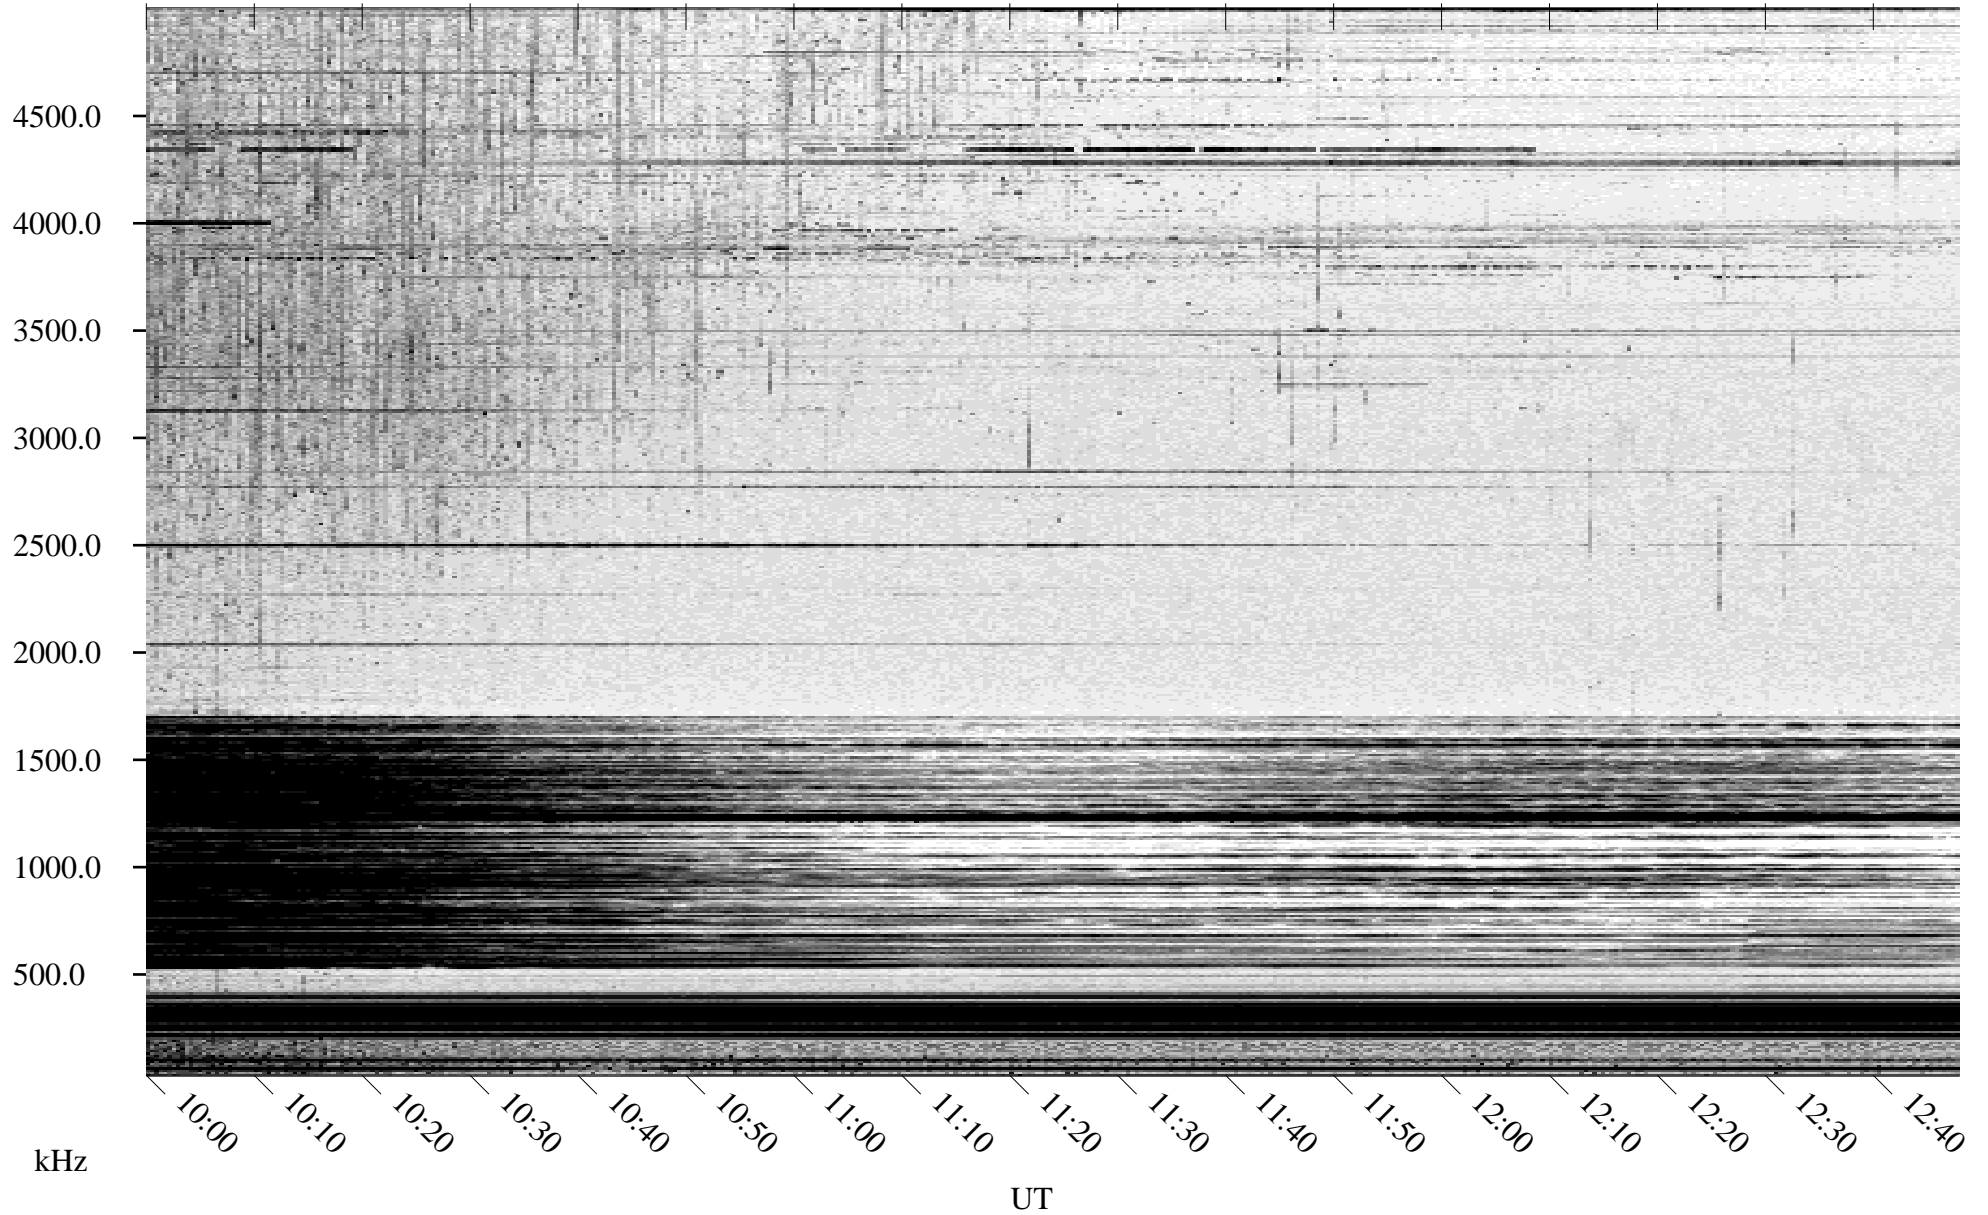

04/23/2005 Churchill, Manitoba

Linear Scale Black = 161 White = 15

ch05113l.r00m max_12

Page 1

04/23/2005 Churchill, Manitoba

Linear Scale Black = 161 White = 15

ch05113l.r00m max_12

Page 2

04/24/2005 Churchill, Manitoba

Linear Scale Black = 161 White = 15

ch05113l.r00m max_12

Page 3

04/24/2005 Churchill, Manitoba

Linear Scale Black = 161 White = 15

ch05113l.r00m max_12

Page 4

04/24/2005 Churchill, Manitoba

Linear Scale Black = 161 White = 15

ch05113l.r00m max_12

Page 5

04/24/2005 Churchill, Manitoba

Linear Scale Black = 161 White = 15

ch05113l.r00m max_12

Page 6

04/24/2005 Churchill, Manitoba

Linear Scale Black = 161 White = 15

ch05113l.r00m max_12

Page 7

04/24/2005 Churchill, Manitoba

Linear Scale Black = 161 White = 15

ch05113l.r00m max_12