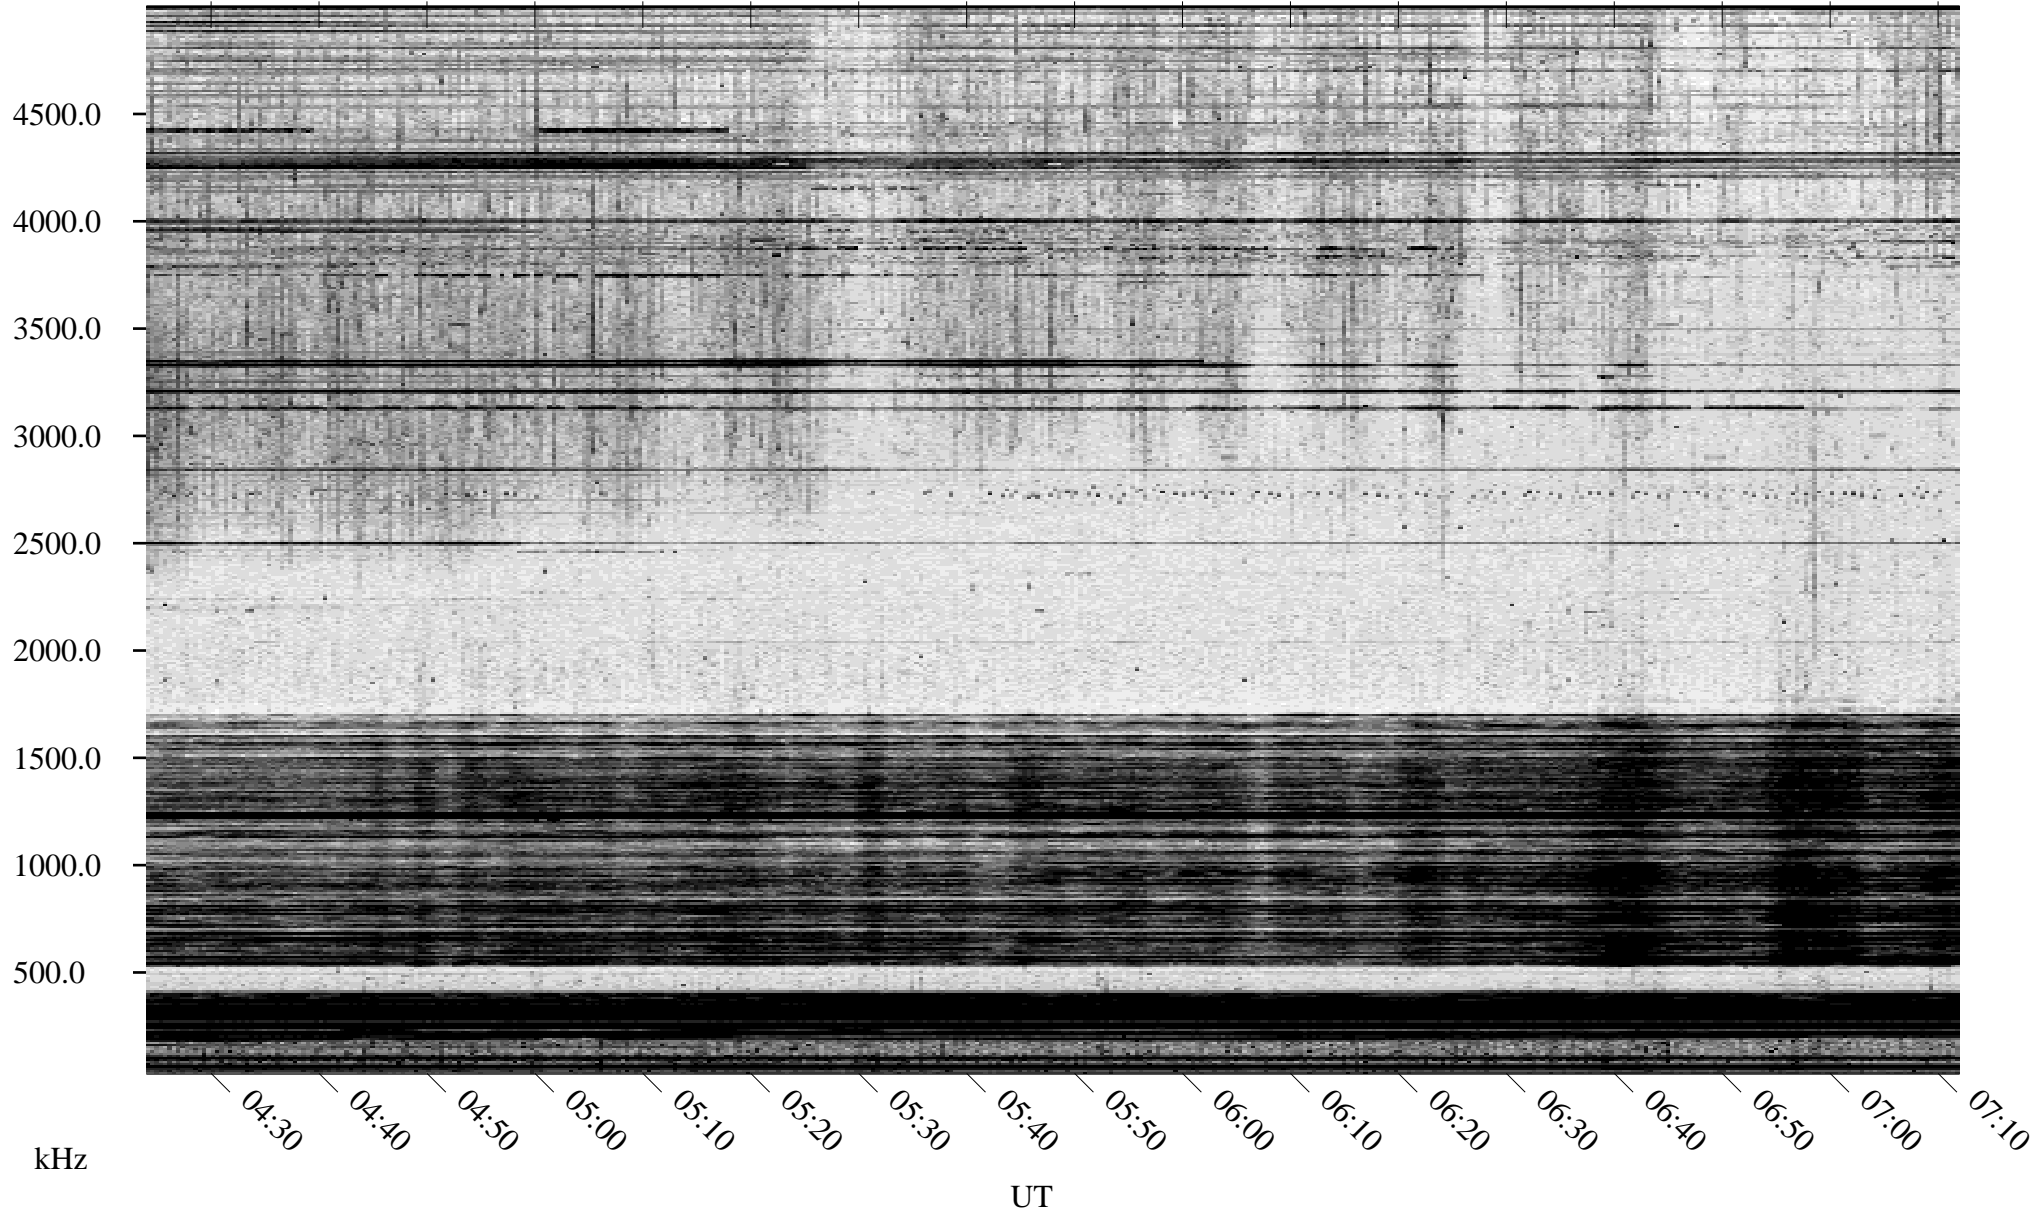

04/24/2005 Churchill, Manitoba

Linear Scale Black = 161 White = 15

ch05114l.r00m max_12

Page 1

04/24/2005 Churchill, Manitoba

Linear Scale Black = 161 White = 15

ch05114l.r00m max_12

Page 2

04/25/2005 Churchill, Manitoba

Linear Scale Black = 161 White = 15

ch05114l.r00m max_12

Page 3

04/25/2005 Churchill, Manitoba

Linear Scale Black = 161 White = 15

ch05114l.r00m max_12

Page 4

04/25/2005 Churchill, Manitoba

Linear Scale Black = 161 White = 15

ch05114l.r00m max_12

Page 5

04/25/2005 Churchill, Manitoba

Linear Scale Black = 161 White = 15

ch05114l.r00m max_12

Page 6

04/25/2005 Churchill, Manitoba

Linear Scale Black = 161 White = 15

ch05114l.r00m max_12

Page 7

04/25/2005 Churchill, Manitoba

Linear Scale Black = 161 White = 15

ch05114l.r00m max_12