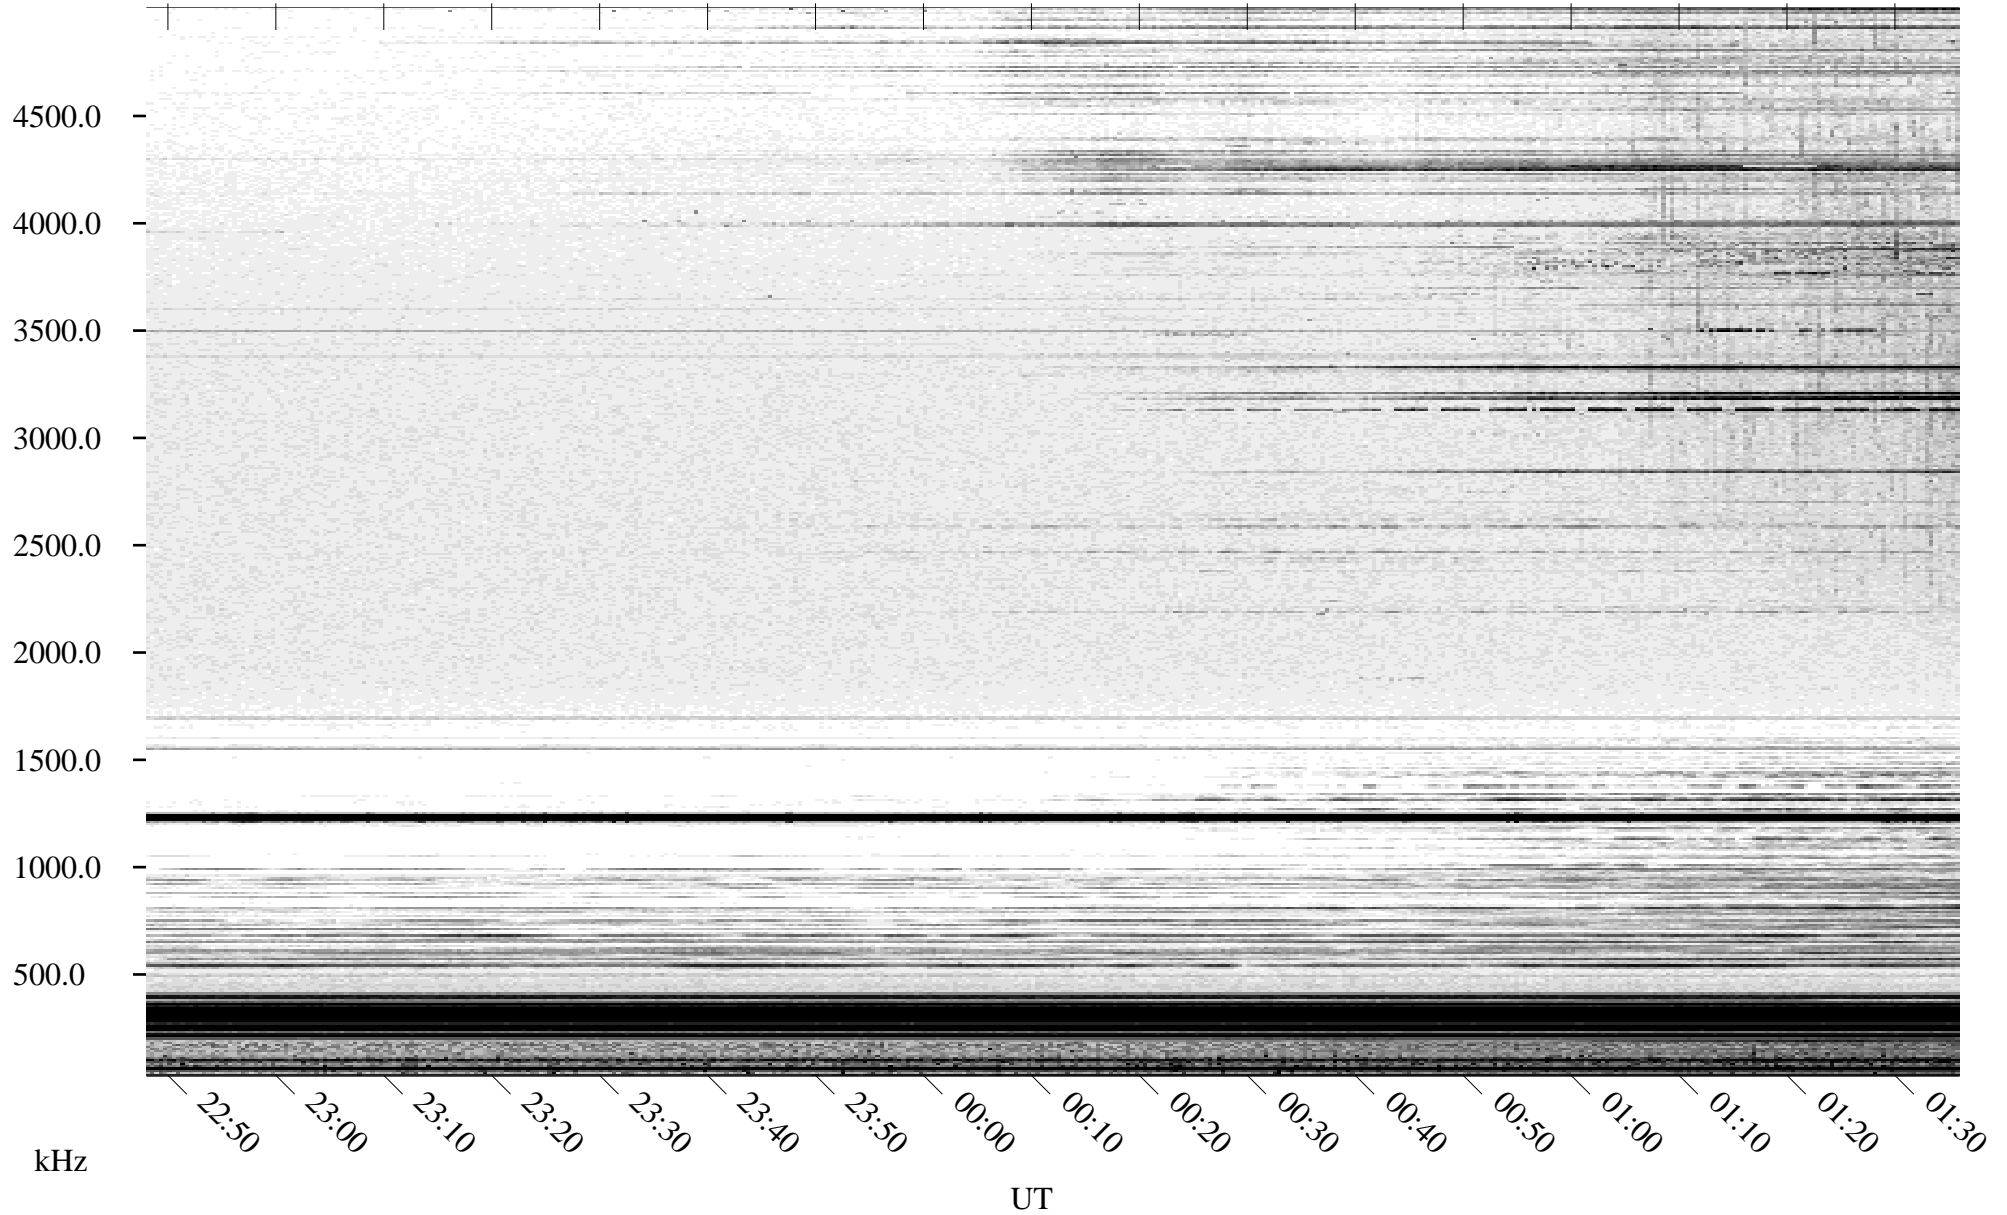

04/24/2005 Churchill, Manitoba

Linear Scale Black = 161 White = 15

ch05114l.r00m max_12

Page 1

04/24/2005 Churchill, Manitoba

Linear Scale Black = 161 White = 15

ch05114l.r00m max_12

Page 2

04/25/2005 Churchill, Manitoba

Linear Scale Black = 161 White = 15

ch05114l.r00m max_12

Page 3

04/25/2005 Churchill, Manitoba

Linear Scale Black = 161 White = 15

ch05114l.r00m max_12

Page 4

04/25/2005 Churchill, Manitoba

Linear Scale Black = 161 White = 15

ch05114l.r00m max_12

Page 5

04/25/2005 Churchill, Manitoba

Linear Scale Black = 161 White = 15

ch05114l.r00m max_12

Page 6

04/25/2005 Churchill, Manitoba

Linear Scale Black = 161 White = 15

ch05114l.r00m max_12

Page 7

04/25/2005 Churchill, Manitoba

Linear Scale Black = 161 White = 15

ch05114l.r00m max_12