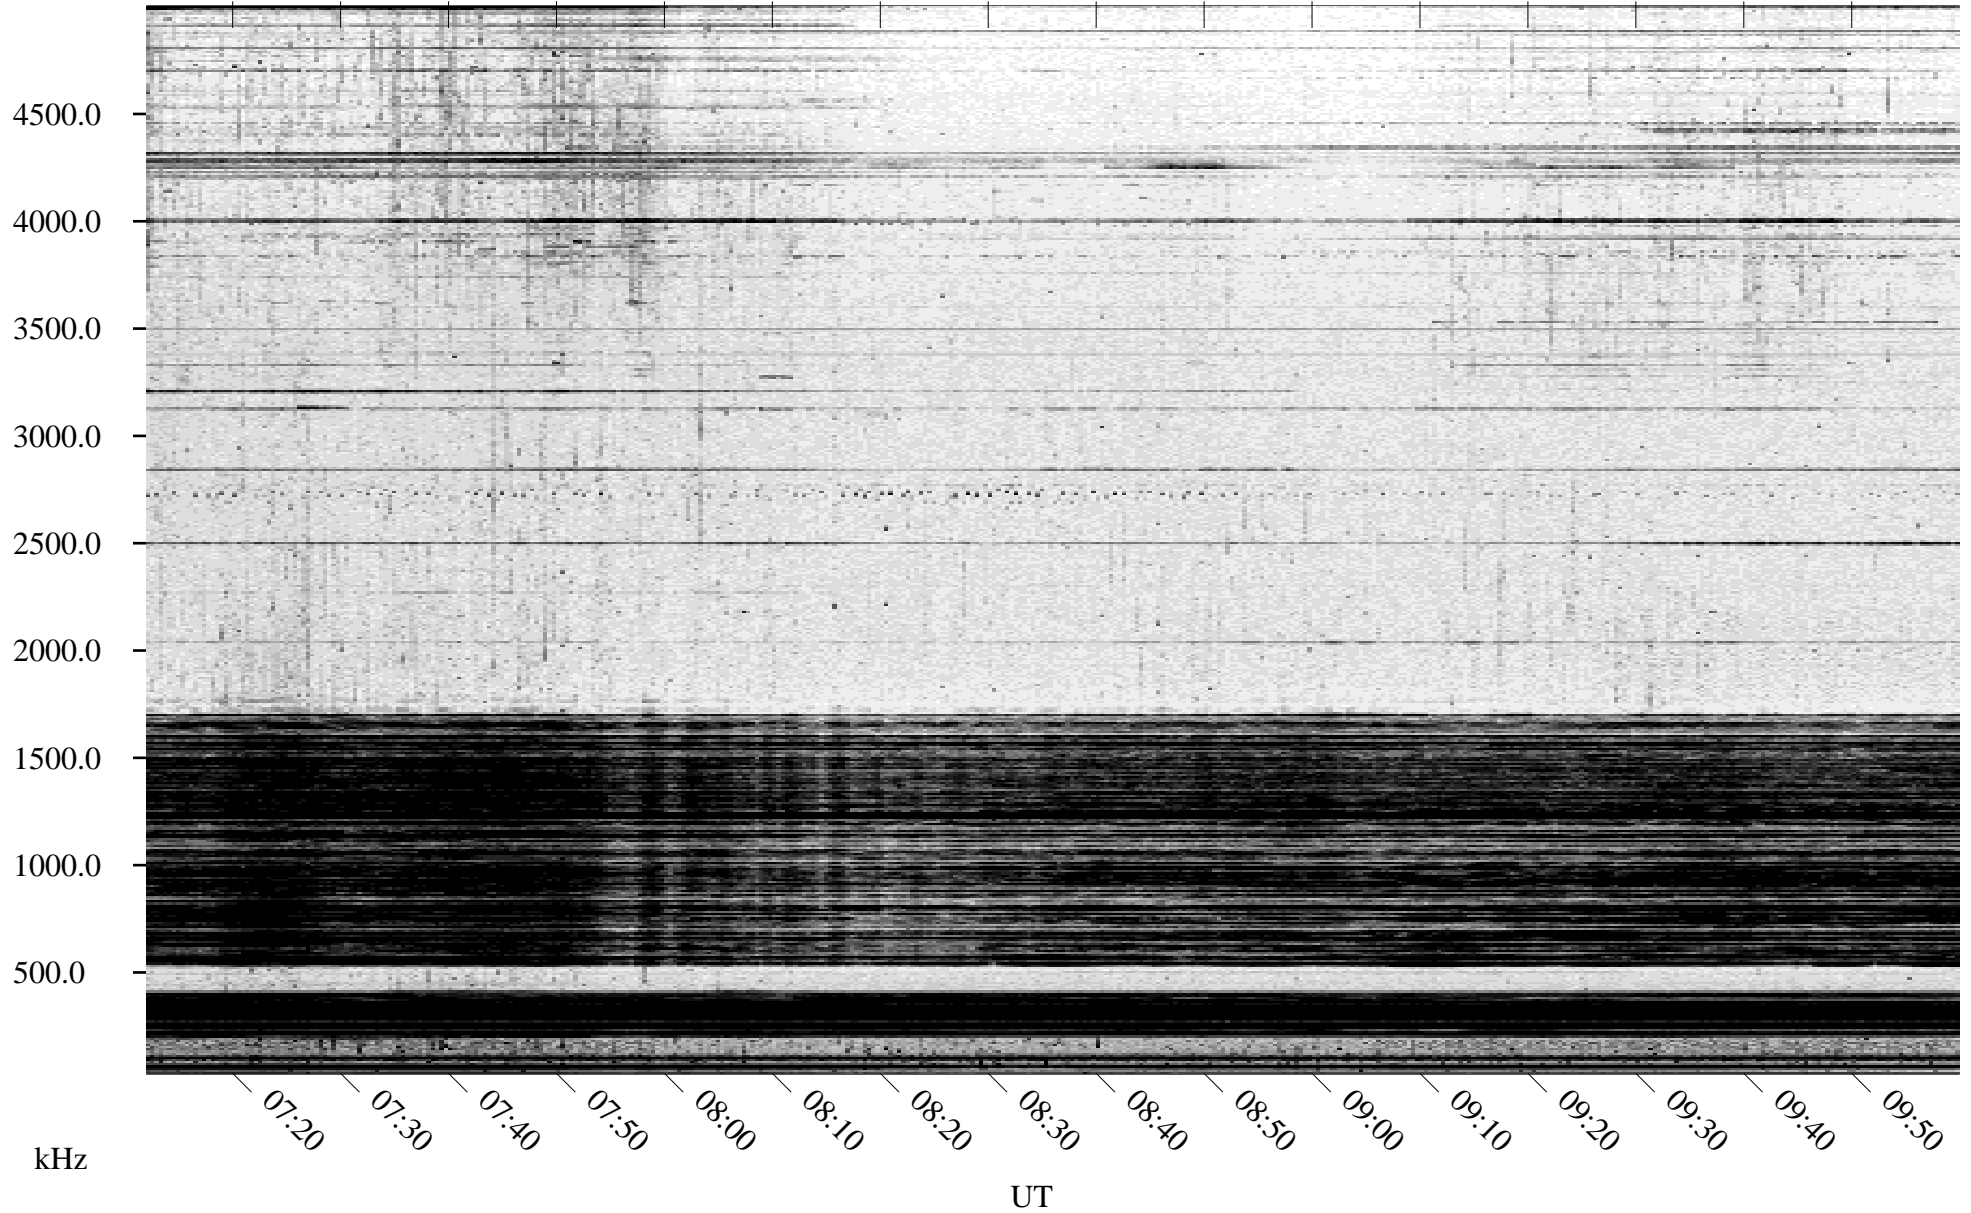

04/24/2005 Churchill, Manitoba

Linear Scale Black = 161 White = 15

ch05114l.r00m max_12

Page 1

04/24/2005 Churchill, Manitoba

Linear Scale Black = 161 White = 15

ch05114l.r00m max_12

Page 2

04/25/2005 Churchill, Manitoba

Linear Scale Black = 161 White = 15

ch05114l.r00m max_12

Page 3

04/25/2005 Churchill, Manitoba

Linear Scale Black = 161 White = 15

ch05114l.r00m max_12

Page 4

04/25/2005 Churchill, Manitoba

Linear Scale Black = 161 White = 15

ch05114l.r00m max_12

Page 5

04/25/2005 Churchill, Manitoba

Linear Scale Black = 161 White = 15

ch05114l.r00m max_12

Page 6

04/25/2005 Churchill, Manitoba

Linear Scale Black = 161 White = 15

ch05114l.r00m max_12

Page 7

04/25/2005 Churchill, Manitoba

Linear Scale Black = 161 White = 15

ch05114l.r00m max_12