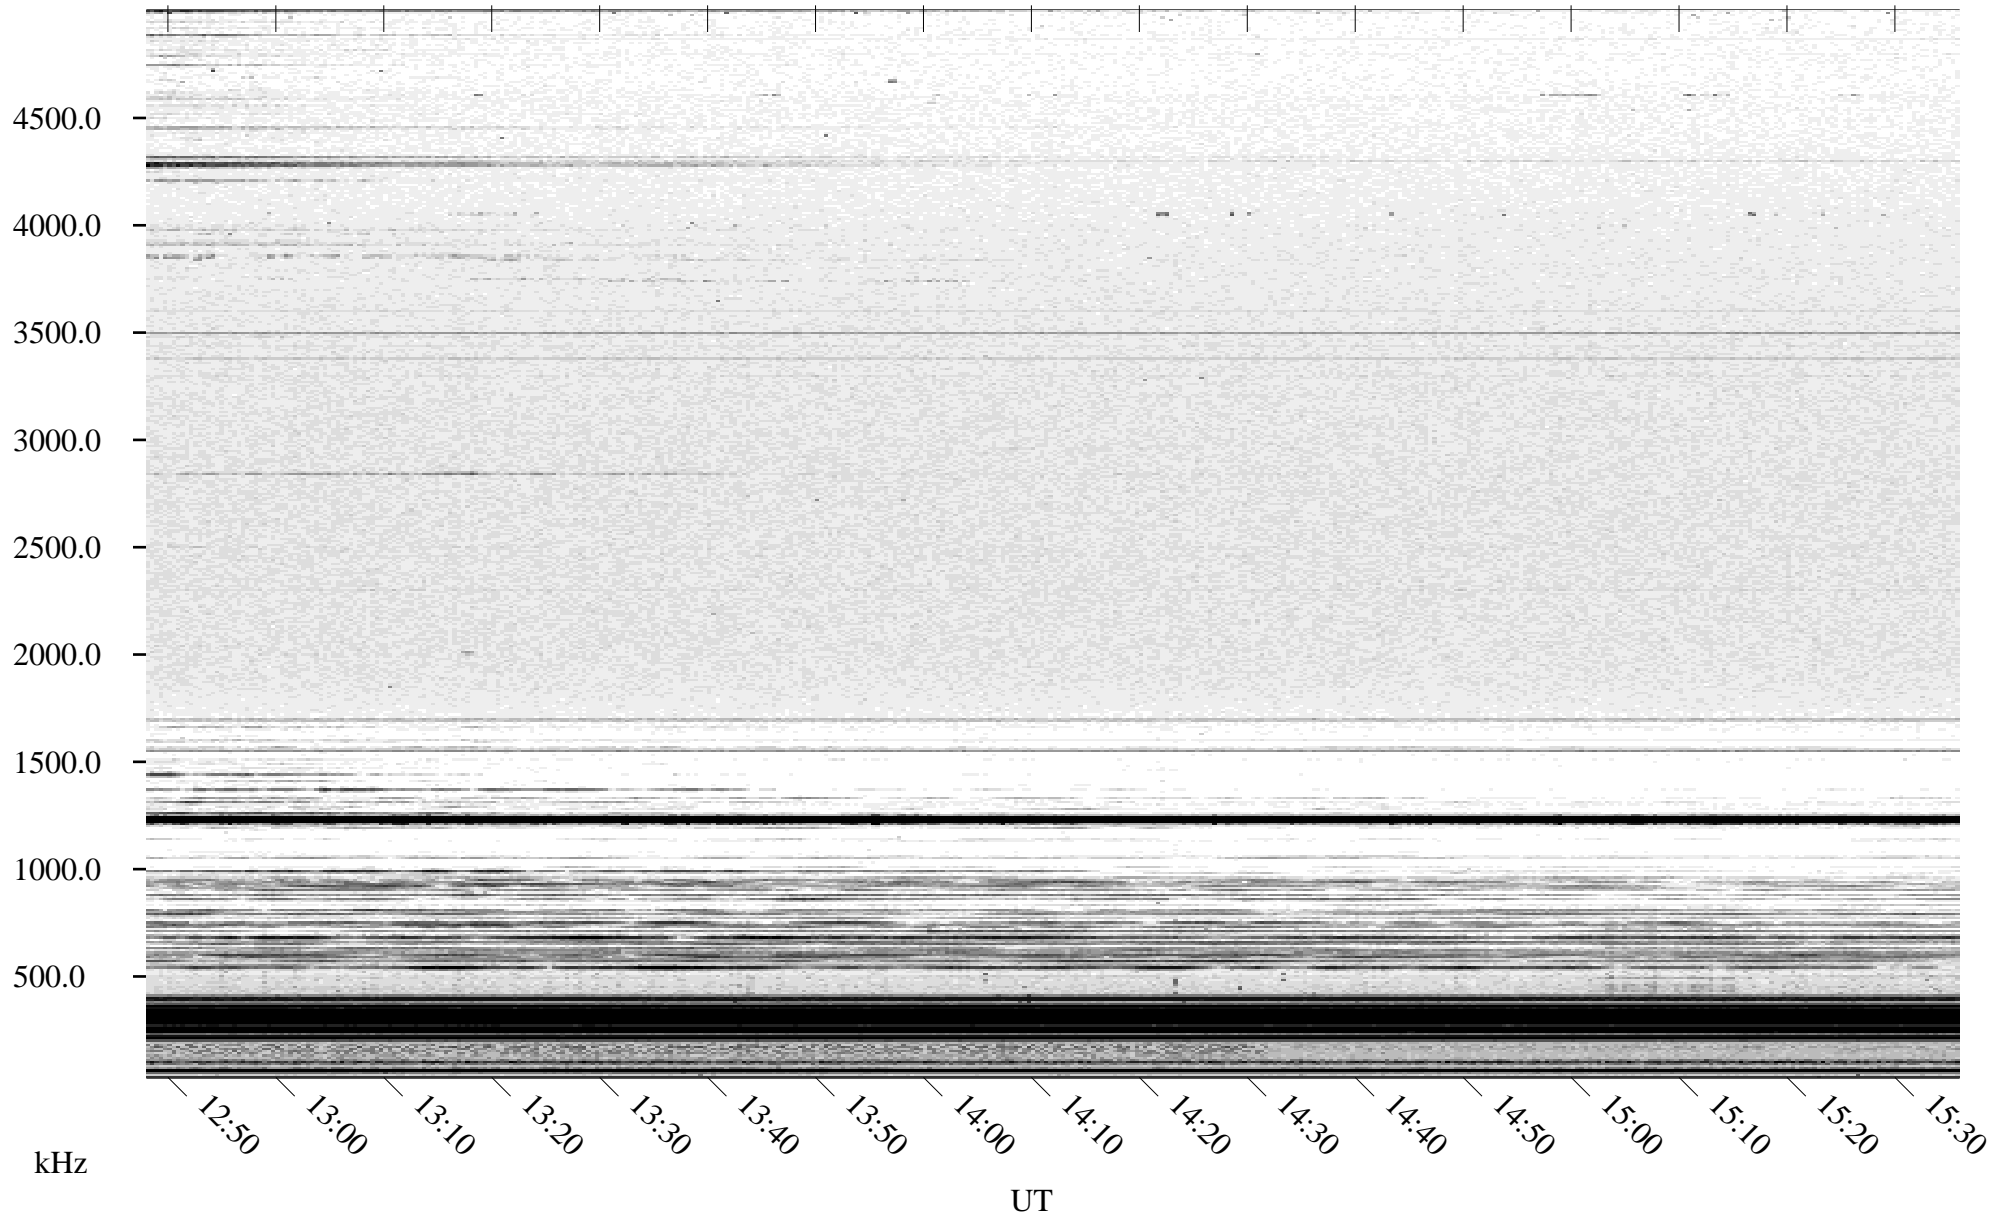

04/24/2005 Churchill, Manitoba

Linear Scale Black = 161 White = 15

ch05114l.r00m max_12

Page 1

04/24/2005 Churchill, Manitoba

Linear Scale Black = 161 White = 15

ch05114l.r00m max_12

Page 2

04/25/2005 Churchill, Manitoba

Linear Scale Black = 161 White = 15

ch05114l.r00m max_12

Page 3

04/25/2005 Churchill, Manitoba

Linear Scale Black = 161 White = 15

ch05114l.r00m max_12

Page 4

04/25/2005 Churchill, Manitoba

Linear Scale Black = 161 White = 15

ch05114l.r00m max_12

Page 5

04/25/2005 Churchill, Manitoba

Linear Scale Black = 161 White = 15

ch05114l.r00m max_12

Page 6

04/25/2005 Churchill, Manitoba

Linear Scale Black = 161 White = 15

ch05114l.r00m max_12

Page 7

04/25/2005 Churchill, Manitoba

Linear Scale Black = 161 White = 15

ch05114l.r00m max_12