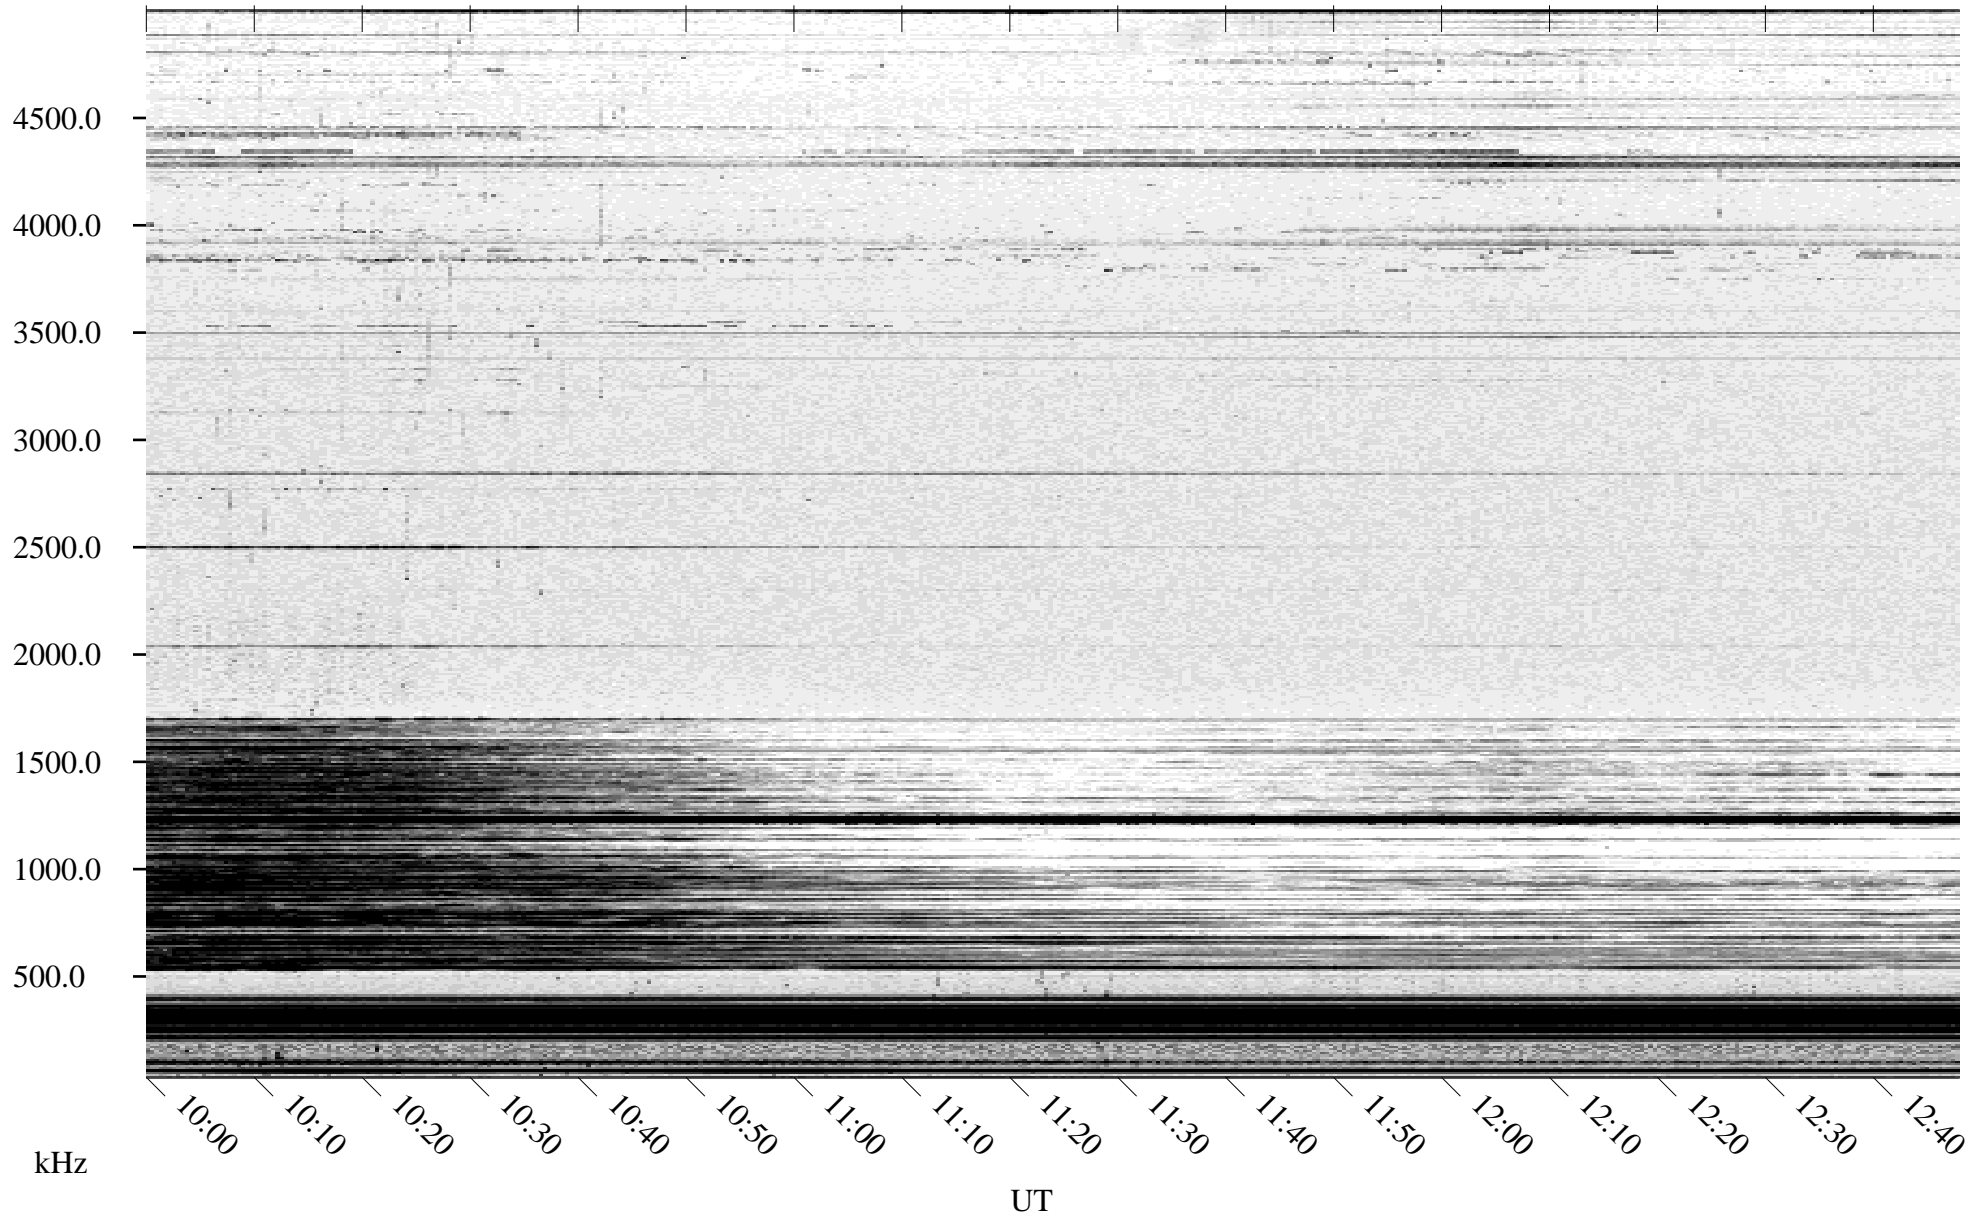

04/24/2005 Churchill, Manitoba

Linear Scale Black = 161 White = 15

ch05114l.r00m max_12

Page 1

04/24/2005 Churchill, Manitoba

Linear Scale Black = 161 White = 15

ch05114l.r00m max_12

Page 2

04/25/2005 Churchill, Manitoba

Linear Scale Black = 161 White = 15

ch05114l.r00m max_12

Page 3

04/25/2005 Churchill, Manitoba

Linear Scale Black = 161 White = 15

ch05114l.r00m max_12

Page 4

04/25/2005 Churchill, Manitoba

Linear Scale Black = 161 White = 15

ch05114l.r00m max_12

Page 5

04/25/2005 Churchill, Manitoba

Linear Scale Black = 161 White = 15

ch05114l.r00m max_12

Page 6

04/25/2005 Churchill, Manitoba

Linear Scale Black = 161 White = 15

ch05114l.r00m max_12

Page 7

04/25/2005 Churchill, Manitoba

Linear Scale Black = 161 White = 15

ch05114l.r00m max_12