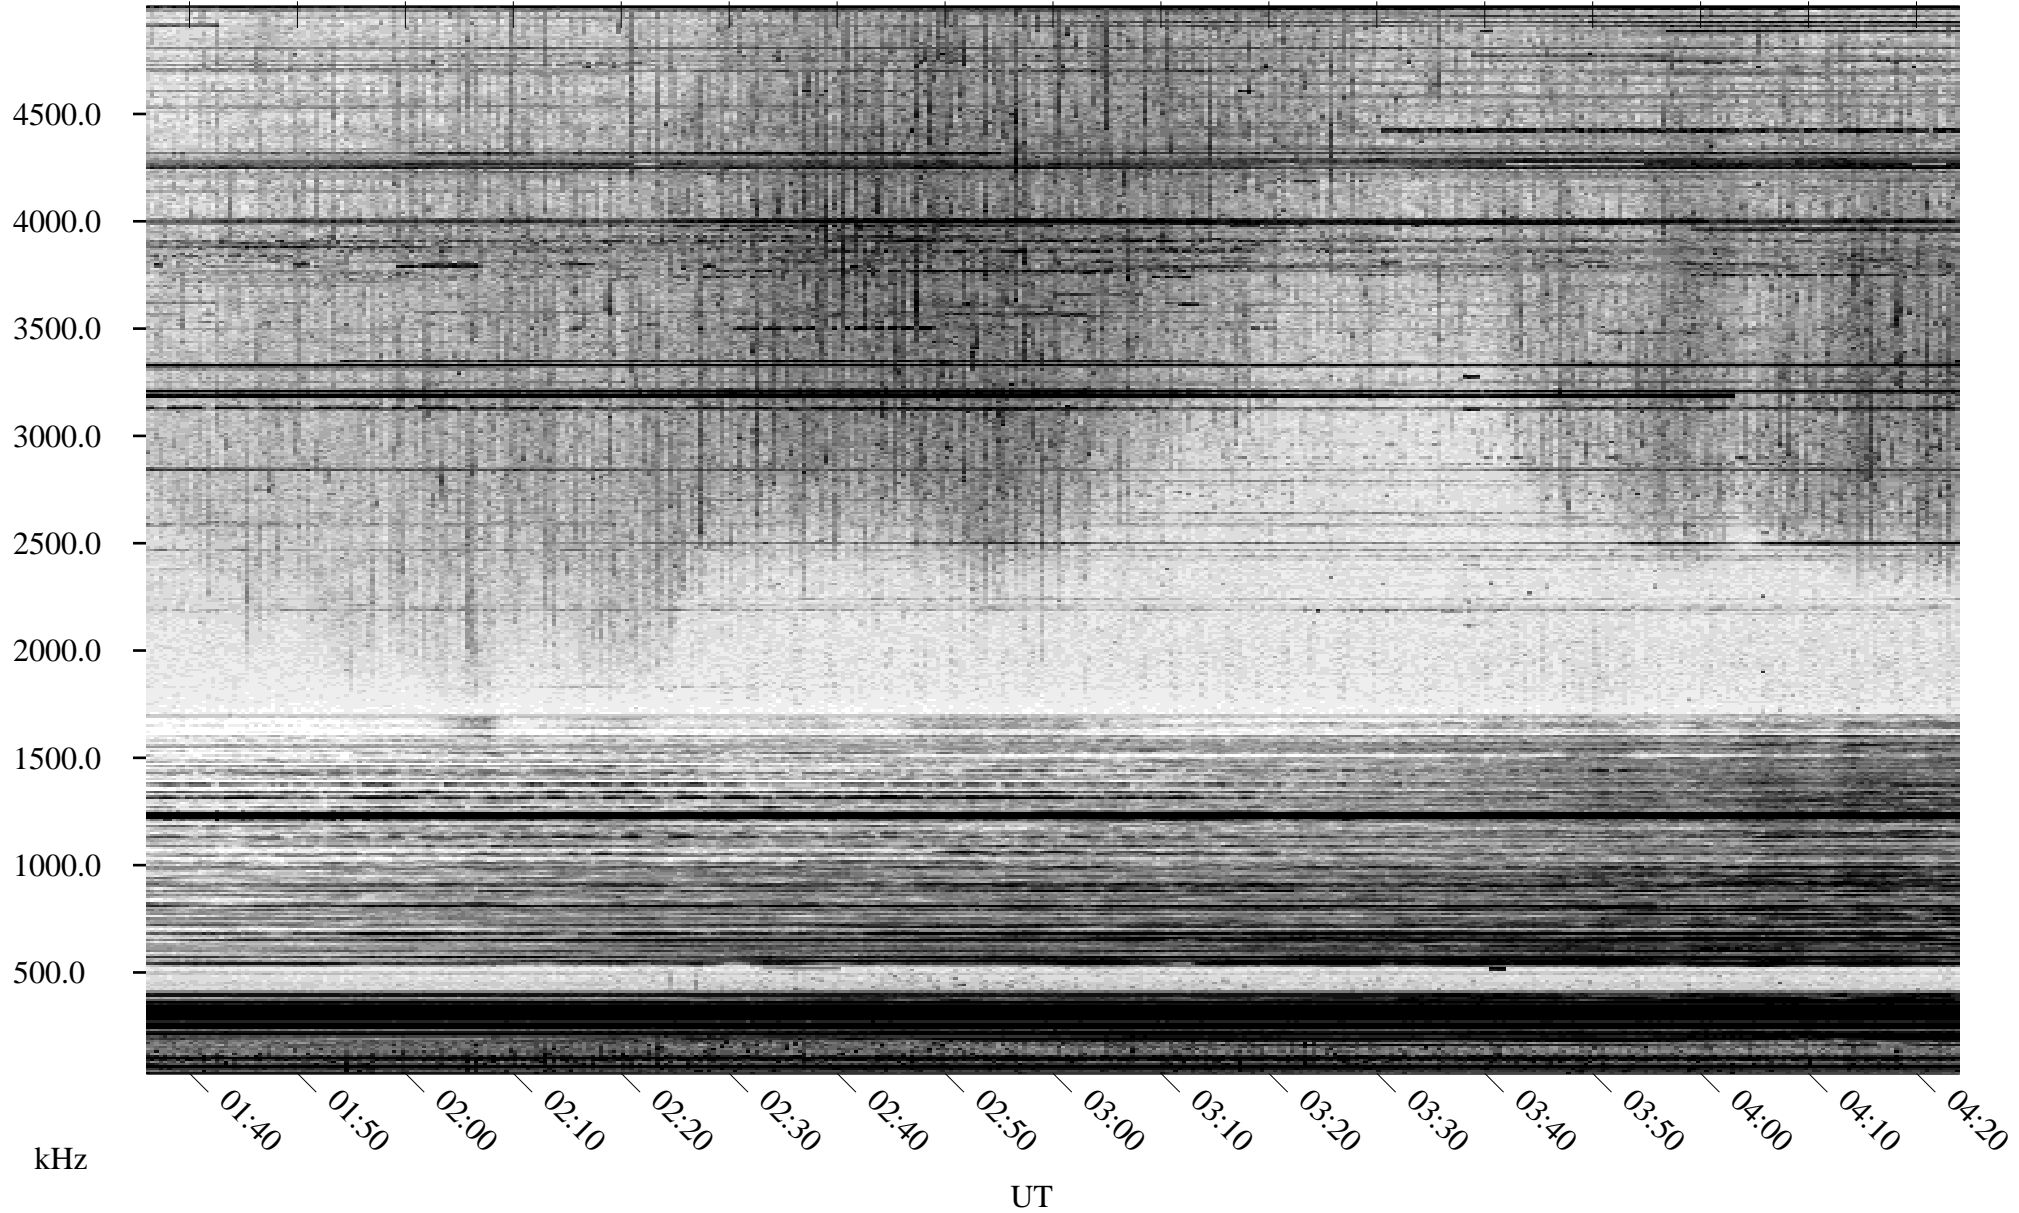

04/24/2005 Churchill, Manitoba

Linear Scale Black = 161 White = 15

ch05114l.r00m max_12

Page 1

04/24/2005 Churchill, Manitoba

Linear Scale Black = 161 White = 15

ch05114l.r00m max_12

Page 2

04/25/2005 Churchill, Manitoba

Linear Scale Black = 161 White = 15

ch05114l.r00m max_12

Page 3

04/25/2005 Churchill, Manitoba

Linear Scale Black = 161 White = 15

ch05114l.r00m max_12

Page 4

04/25/2005 Churchill, Manitoba

Linear Scale Black = 161 White = 15

ch05114l.r00m max_12

Page 5

04/25/2005 Churchill, Manitoba

Linear Scale Black = 161 White = 15

ch05114l.r00m max_12

Page 6

04/25/2005 Churchill, Manitoba

Linear Scale Black = 161 White = 15

ch05114l.r00m max_12

Page 7

04/25/2005 Churchill, Manitoba

Linear Scale Black = 161 White = 15

ch05114l.r00m max_12