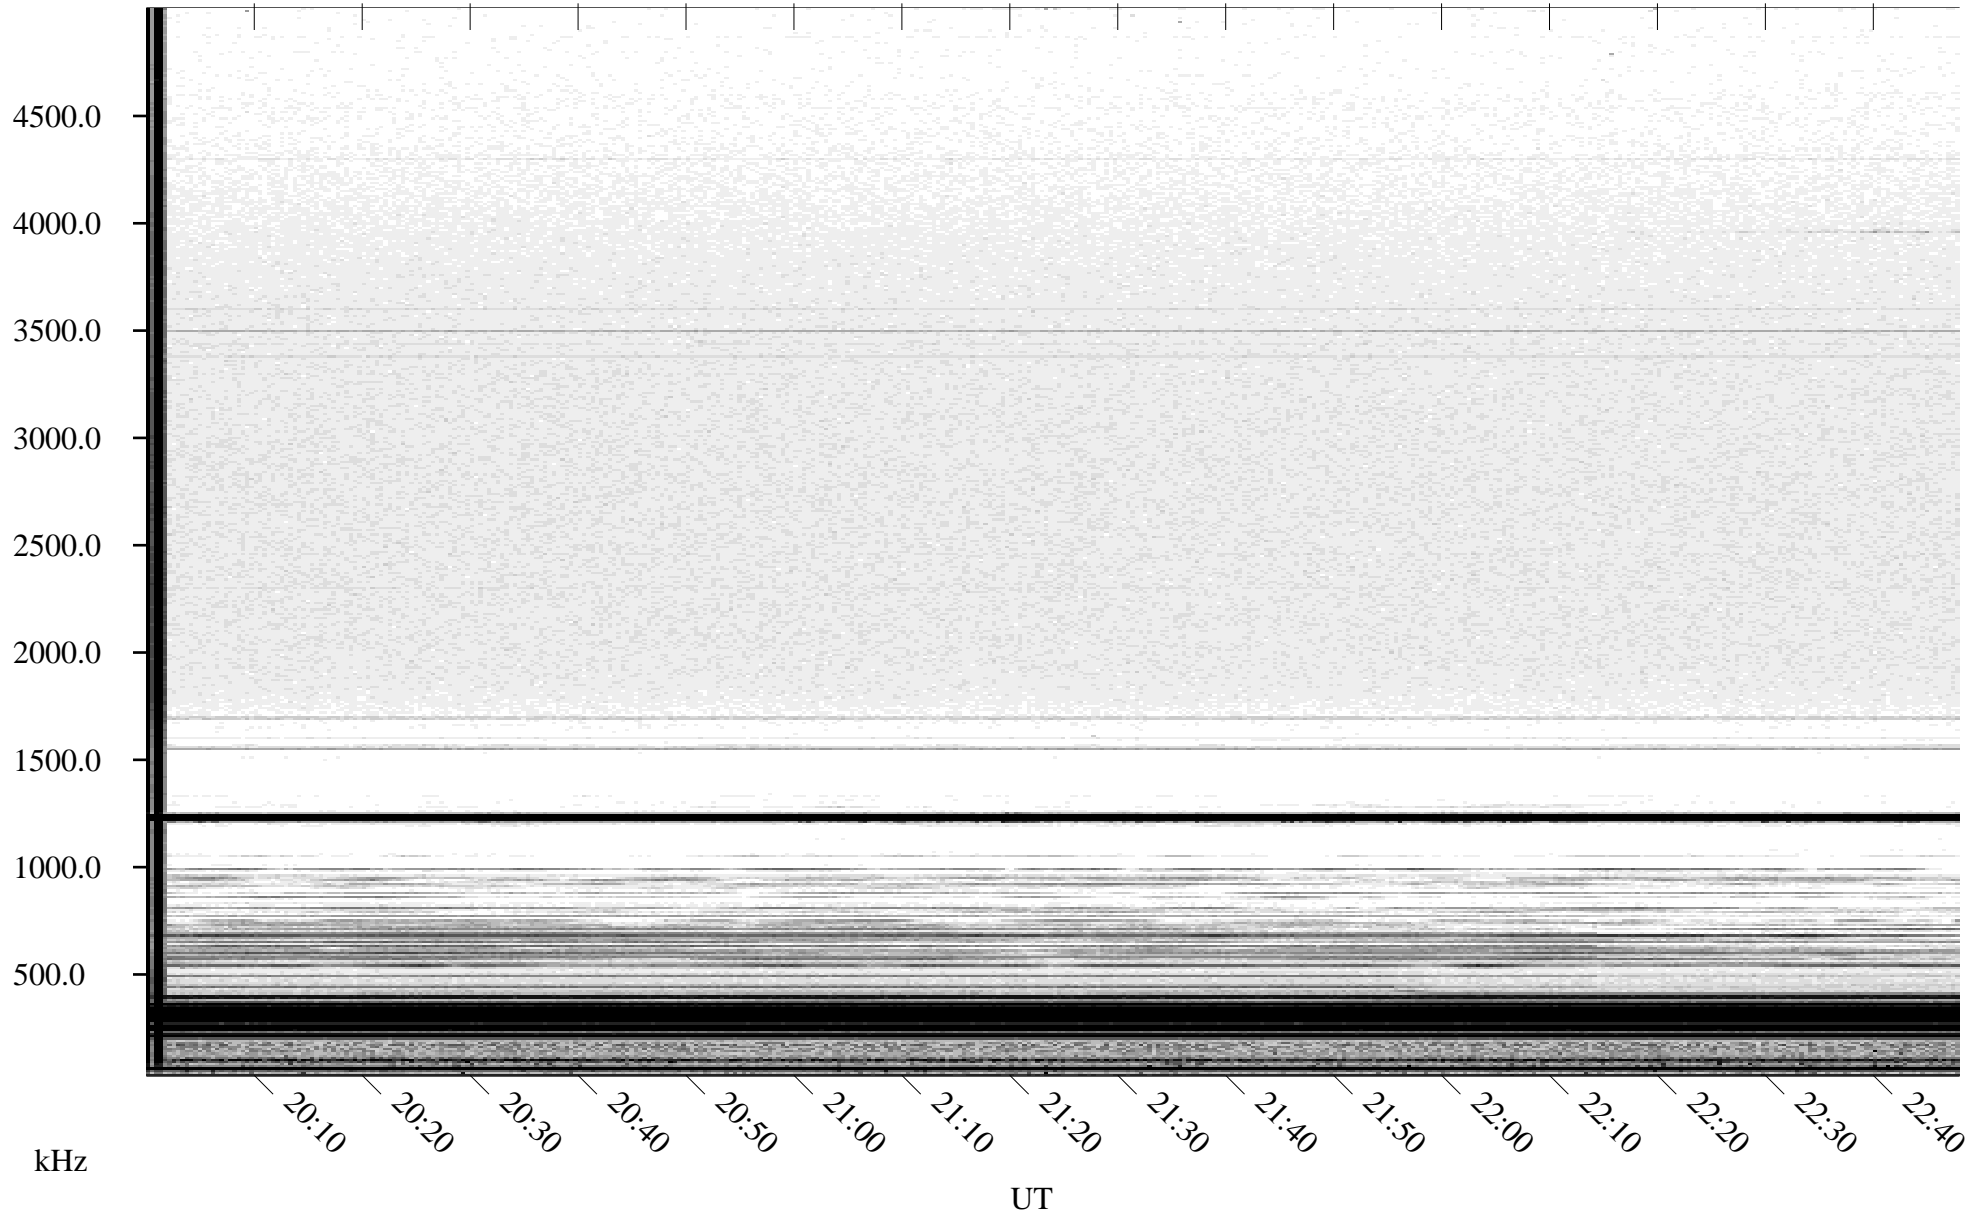

04/24/2005 Churchill, Manitoba

Linear Scale Black = 161 White = 15

ch05114l.r00m max_12

Page 1

04/24/2005 Churchill, Manitoba

Linear Scale Black = 161 White = 15

ch05114l.r00m max_12

Page 2

04/25/2005 Churchill, Manitoba

Linear Scale Black = 161 White = 15

ch05114l.r00m max_12

Page 3

04/25/2005 Churchill, Manitoba

Linear Scale Black = 161 White = 15

ch05114l.r00m max_12

Page 4

04/25/2005 Churchill, Manitoba

Linear Scale Black = 161 White = 15

ch05114l.r00m max_12

Page 5

04/25/2005 Churchill, Manitoba

Linear Scale Black = 161 White = 15

ch05114l.r00m max_12

Page 6

04/25/2005 Churchill, Manitoba

Linear Scale Black = 161 White = 15

ch05114l.r00m max_12

Page 7

04/25/2005 Churchill, Manitoba

Linear Scale Black = 161 White = 15

ch05114l.r00m max_12