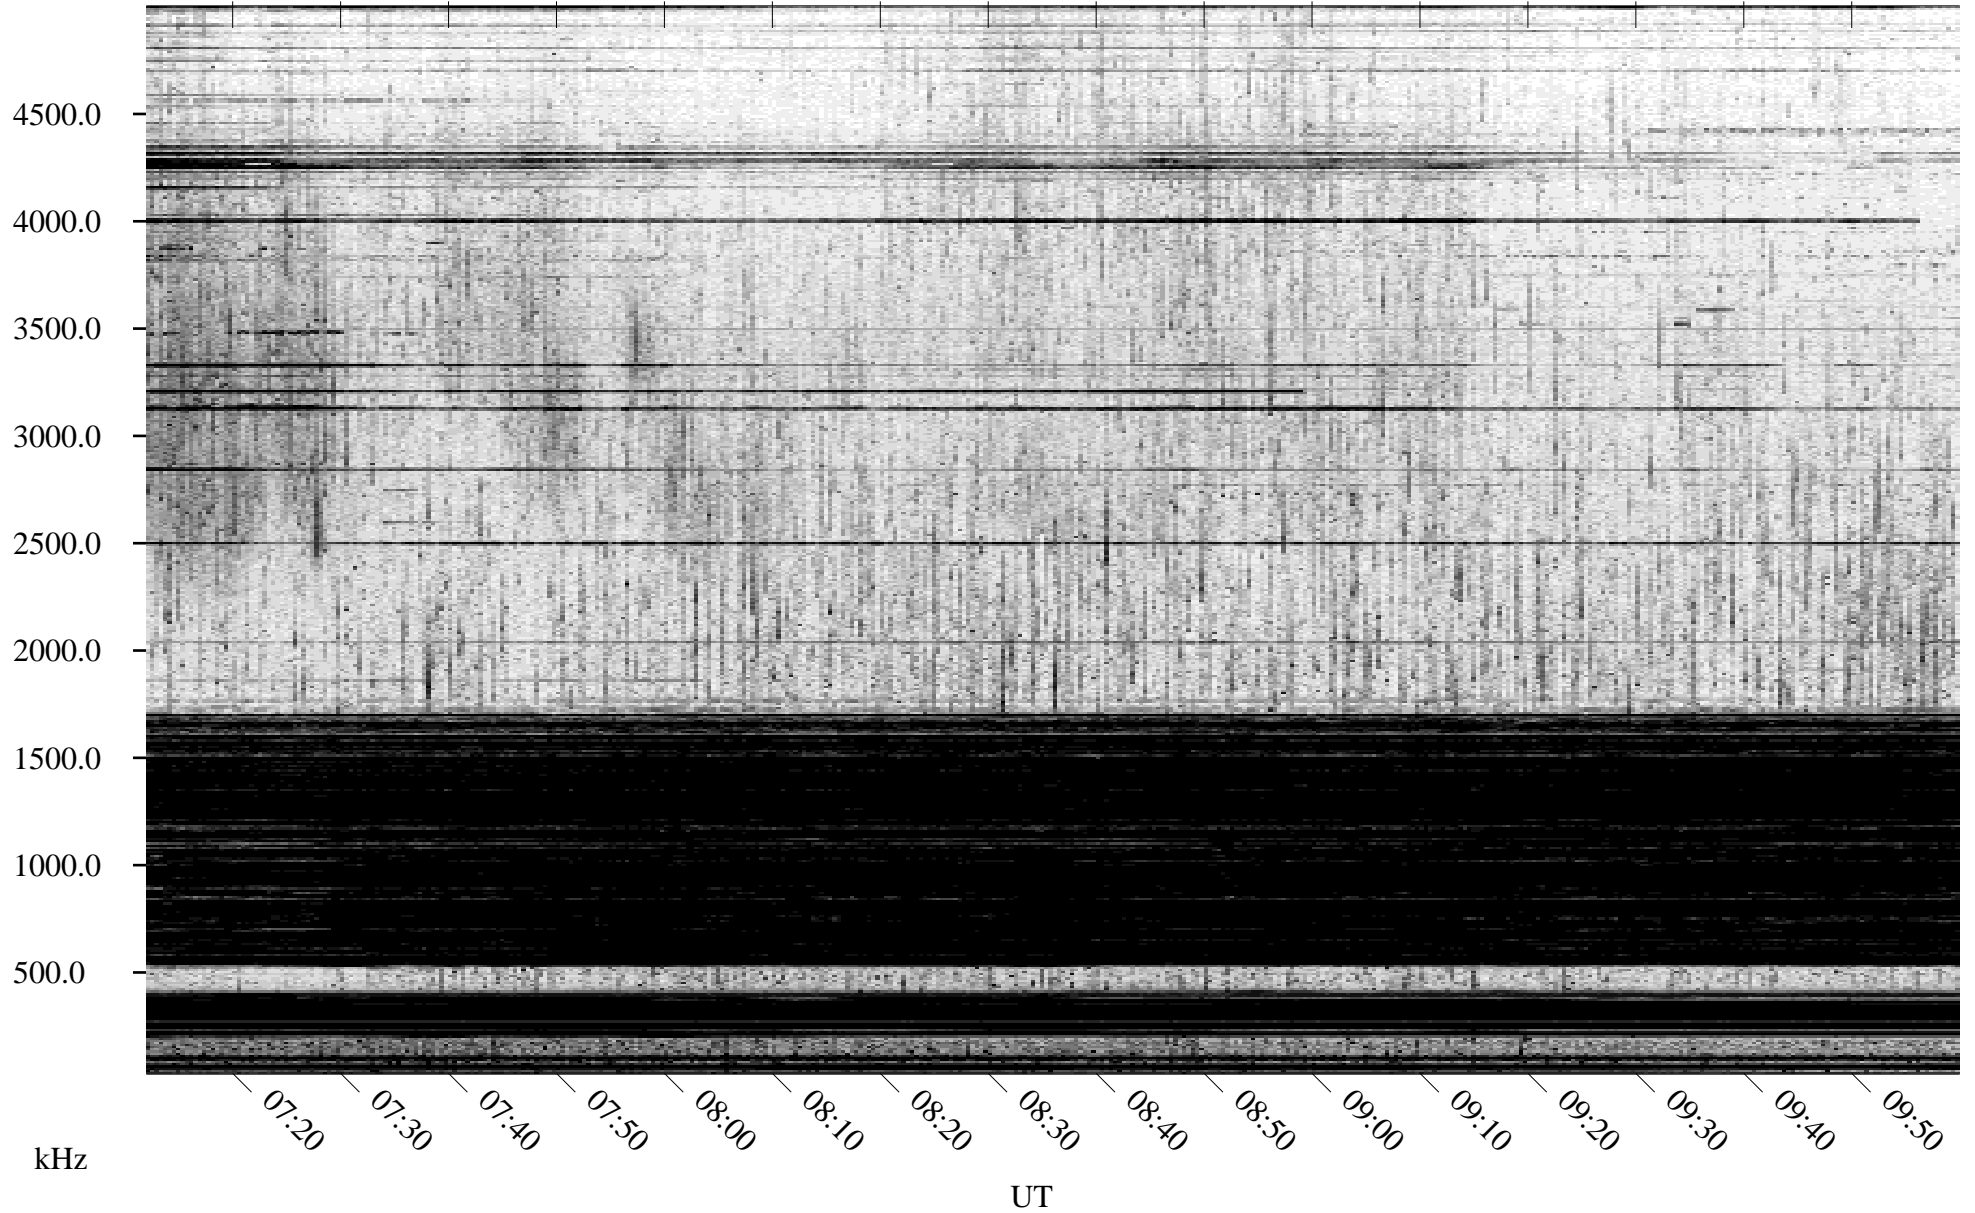

04/25/2005 Churchill, Manitoba

Linear Scale Black = 161 White = 15

ch051151.r00m max_12

Page 1

04/25/2005 Churchill, Manitoba

Linear Scale Black = 161 White = 15

ch051151.r00m max_12

04/26/2005 Churchill, Manitoba

Linear Scale Black = 161 White = 15

ch051151.r00m max_12

Page 3

04/26/2005 Churchill, Manitoba

Linear Scale Black = 161 White = 15

ch051151.r00m max_12

Page 4

04/26/2005 Churchill, Manitoba

Linear Scale Black = 161 White = 15

ch051151.r00m max_12

Page 5

04/26/2005 Churchill, Manitoba

Linear Scale Black = 161 White = 15

ch051151.r00m max_12

Page 6

04/26/2005 Churchill, Manitoba

Linear Scale Black = 161 White = 15

ch051151.r00m max_12

Page 7

04/26/2005 Churchill, Manitoba

Linear Scale Black = 161 White = 15

ch051151.r00m max_12