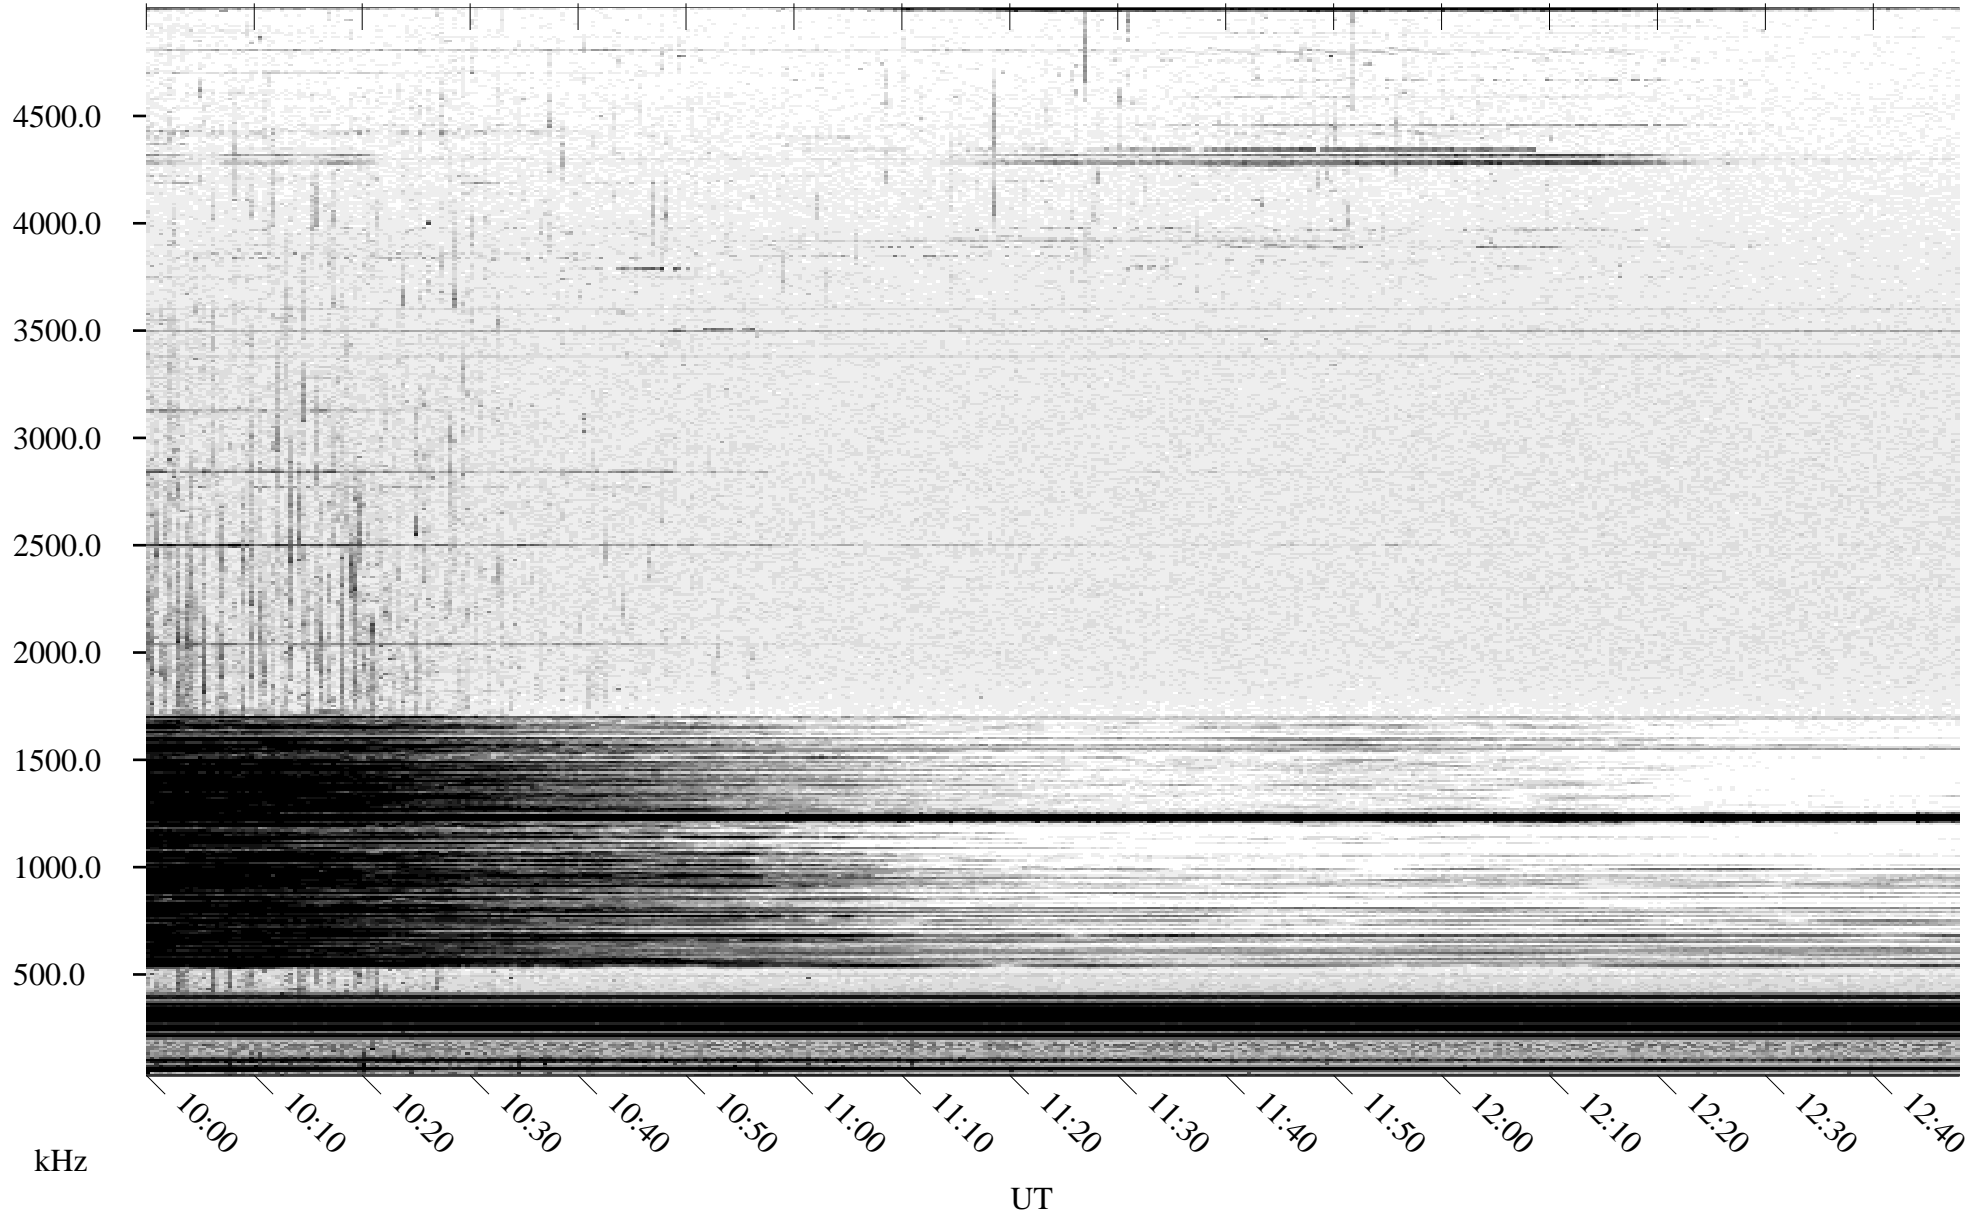

04/25/2005 Churchill, Manitoba

Linear Scale Black = 161 White = 15

ch051151.r00m max_12

Page 1

04/25/2005 Churchill, Manitoba

Linear Scale Black = 161 White = 15

ch051151.r00m max_12

04/26/2005 Churchill, Manitoba

Linear Scale Black = 161 White = 15

ch051151.r00m max_12

Page 3

04/26/2005 Churchill, Manitoba

Linear Scale Black = 161 White = 15

ch051151.r00m max_12

Page 4

04/26/2005 Churchill, Manitoba

Linear Scale Black = 161 White = 15

ch051151.r00m max_12

Page 5

04/26/2005 Churchill, Manitoba

Linear Scale Black = 161 White = 15

ch051151.r00m max_12

Page 6

04/26/2005 Churchill, Manitoba

Linear Scale Black = 161 White = 15

ch051151.r00m max_12

Page 7

04/26/2005 Churchill, Manitoba

Linear Scale Black = 161 White = 15

ch051151.r00m max_12